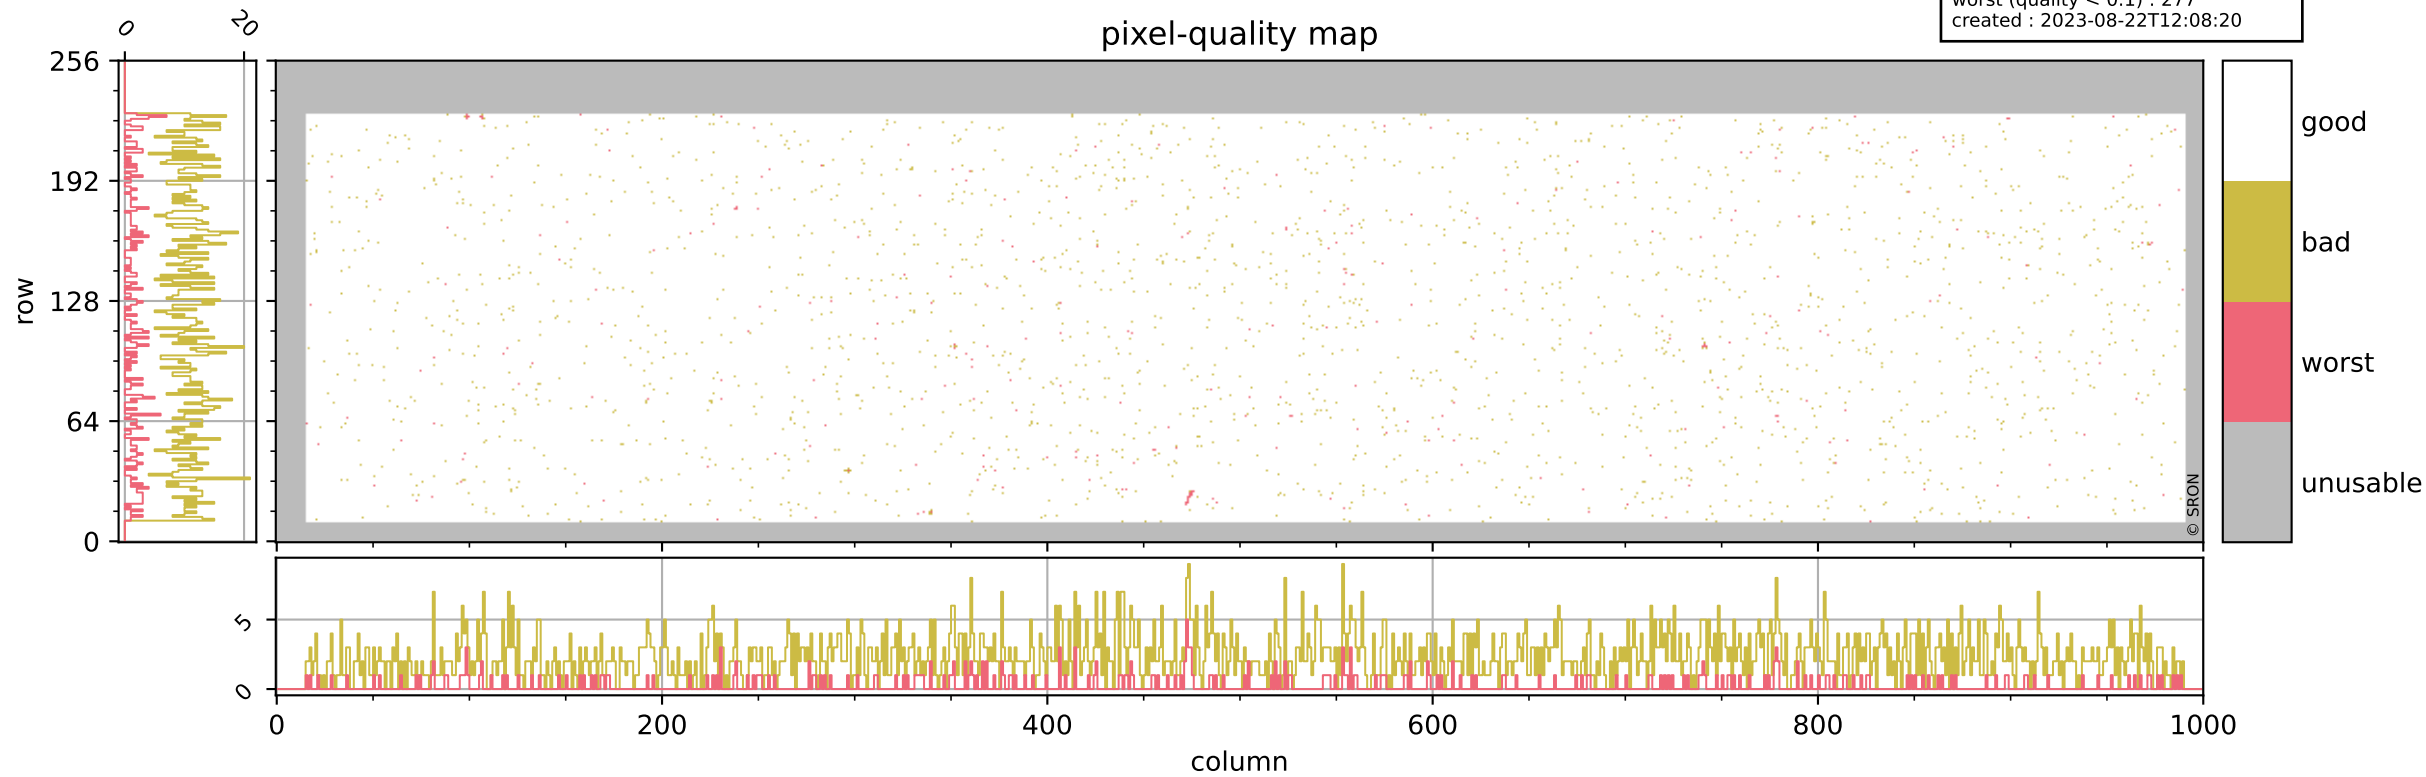

Tropomi SWIR pixel quality (beta nominal)

orbits : 19 in [20197, 20242]
coverage : 2021-09-06 / 2021-09-09
bad (quality < 0.8) : 2352
worst (quality < 0.1) : 277
created : 2023-08-22T12:08:20

pixel-quality map

Tropomi SWIR pixel quality (beta nominal)

orbits : 19 in [20197, 20242]
coverage : 2021-09-06 / 2021-09-09
bad (quality < 0.8) : 292
worst (quality < 0.1) : 119
created : 2023-08-22T12:08:20

Tropomi SWIR pixel quality (beta nominal)

orbits : 19 in [20197, 20242]
coverage : 2021-09-06 / 2021-09-09
bad (quality < 0.8) : 157
worst (quality < 0.1) : 43
created : 2023-08-22T12:08:21

Tropomi SWIR pixel quality (beta nominal)

orbits : 19 in [20197, 20242]
coverage : 2021-09-06 / 2021-09-09
bad (quality < 0.8) : 1045
worst (quality < 0.1) : 108
created : 2023-08-22T12:08:21

Tropomi SWIR pixel quality (beta nominal)

orbits : 19 in [20197, 20242]
coverage : 2021-09-06 / 2021-09-09
to good : 860
good to bad : 849
to worst : 88
created : 2023-08-22T12:08:21

total quality compared with SWIR pixel-quality CKD