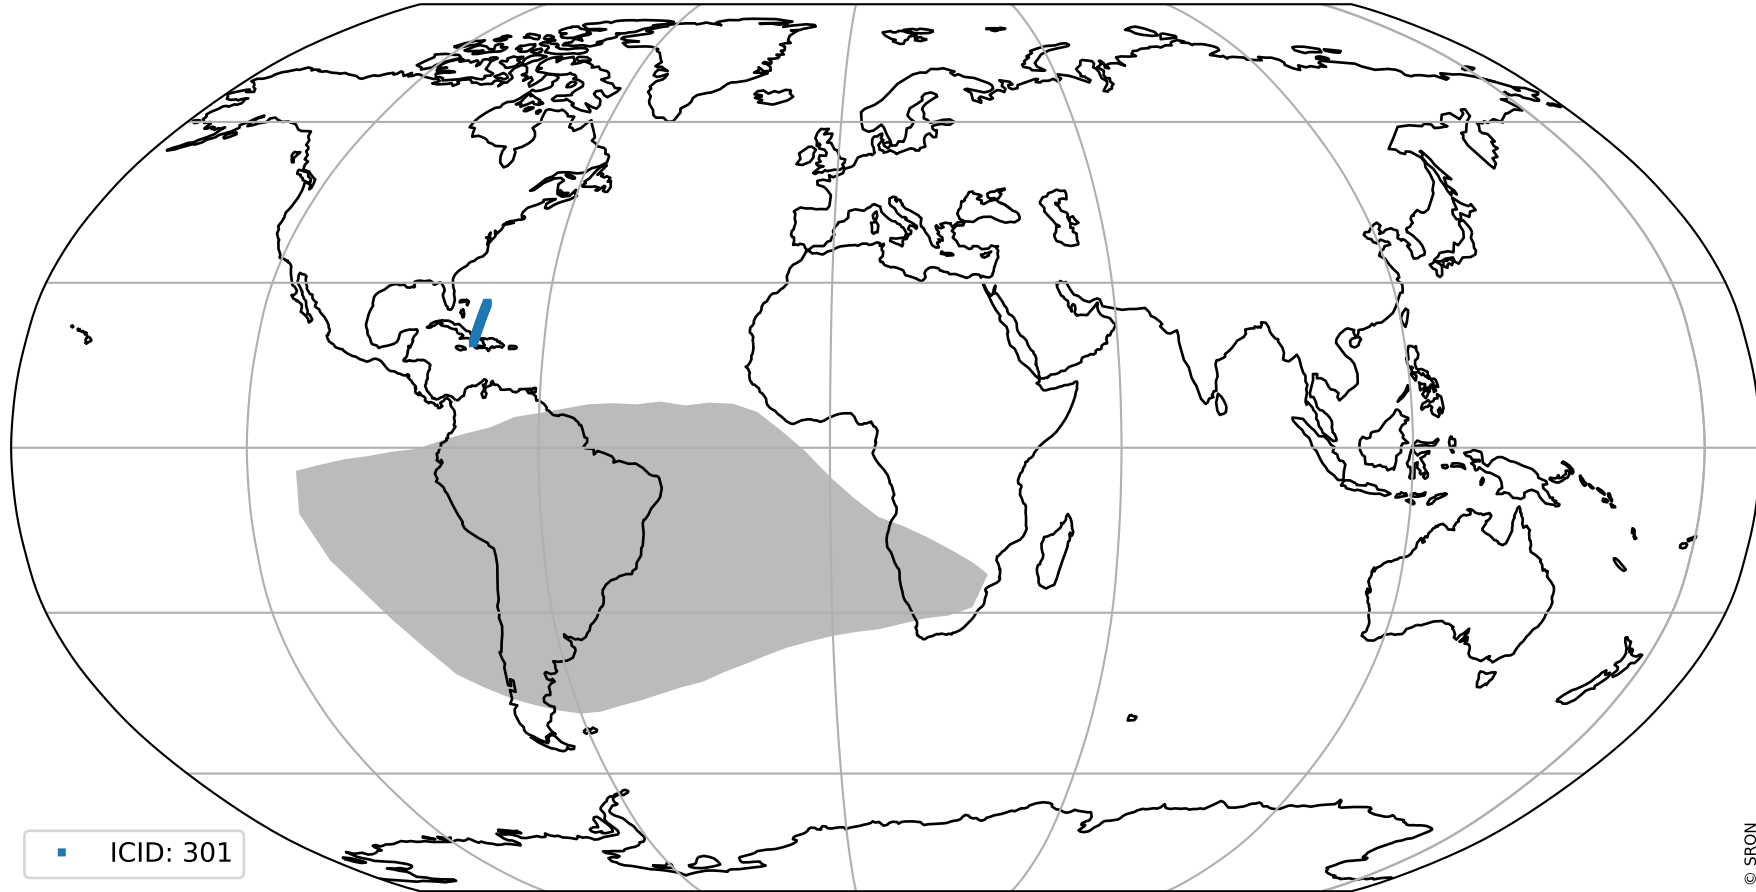

Tropomi SWIR pixel quality (beta nominal)

orbits : 19 in [20197, 20242]
coverage : 2021-09-06 / 2021-09-09
created : 2023-08-22T12:08:22

Histograms of pixel-quality

Tropomi SWIR pixel quality (beta nominal) ground-tracks of Sentinel-5P

orbits : 19 in [20197, 20242]
coverage : 2021-09-06 / 2021-09-09
created : 2023-08-22T12:08:22

■ ICID: 301

Tropomi SWIR pixel quality (beta nominal)

orbits : [1867, 20242]
coverage : 2018-02-20 / 2021-09-09
created : 2023-08-22T12:08:22