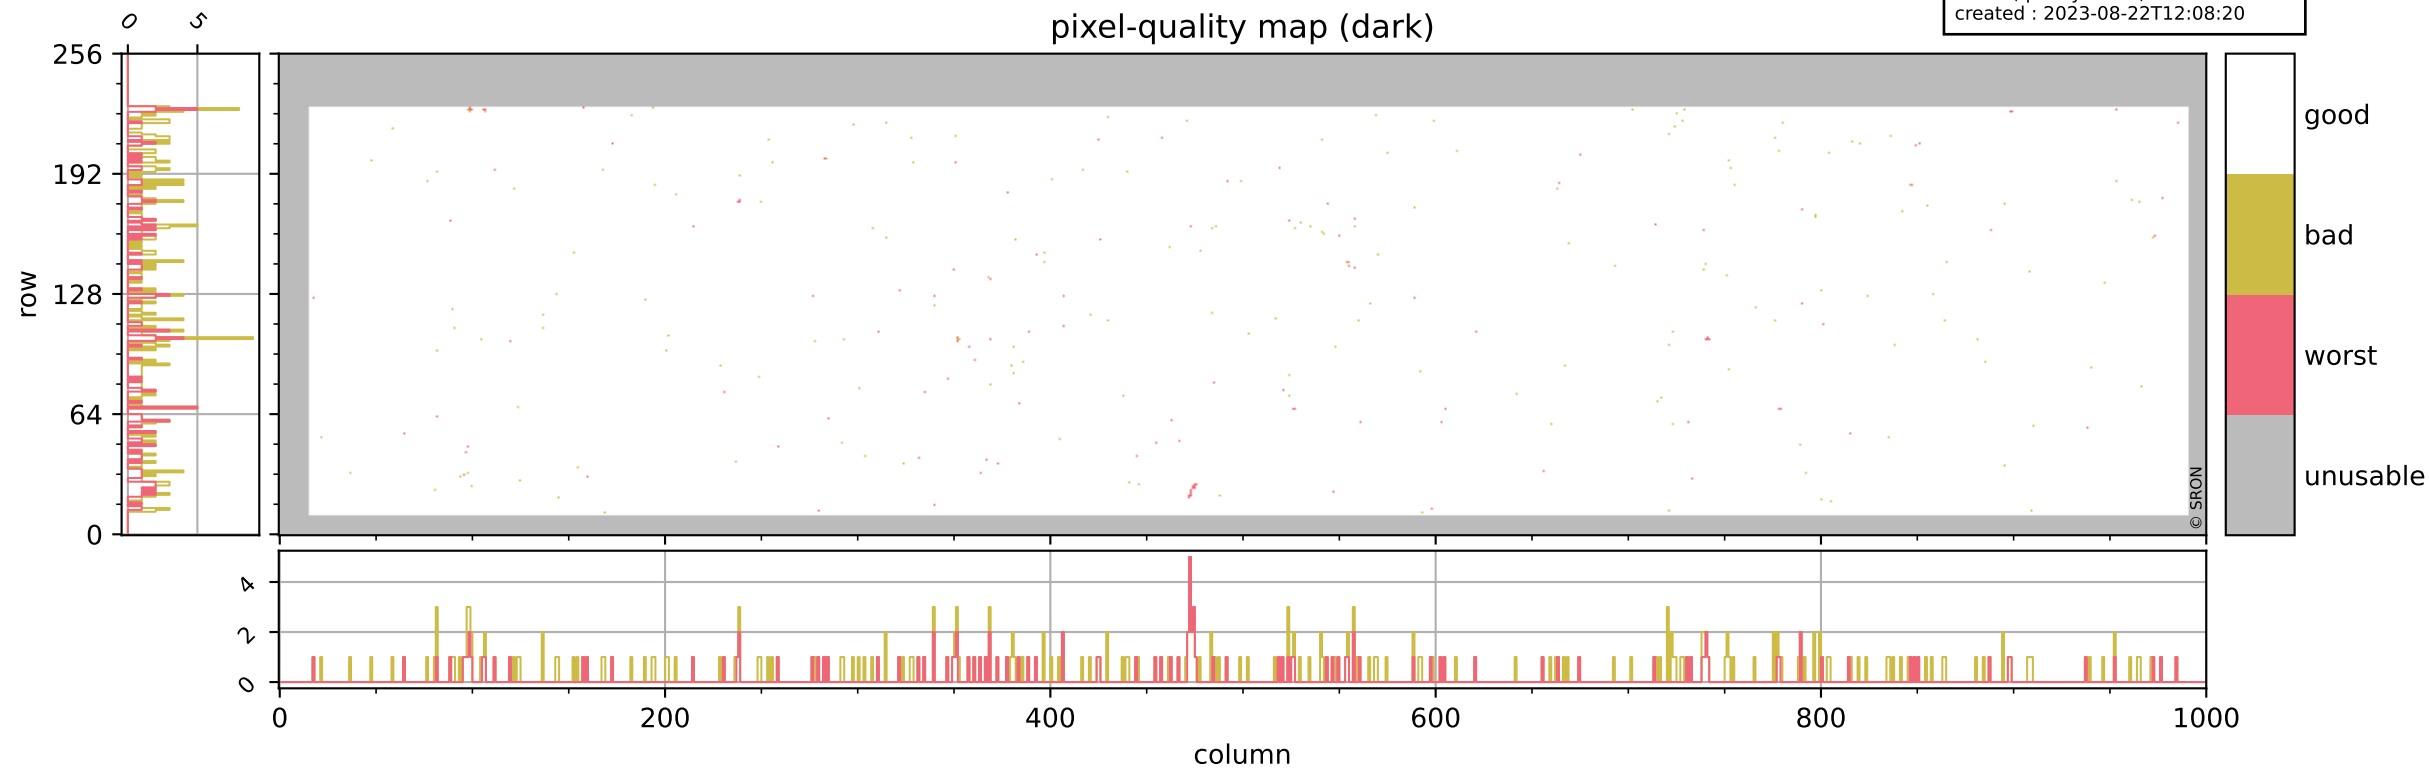

Tropomi SWIR pixel quality (beta nominal)

orbits : 19 in [20197, 20242]
coverage : 2021-09-06 / 2021-09-09
bad (quality < 0.8) : 2352
worst (quality < 0.1) : 277
created : 2023-08-22T12:08:20

pixel-quality map

Tropomi SWIR pixel quality (beta nominal)

orbits : 19 in [20197, 20242]
coverage : 2021-09-06 / 2021-09-09
bad (quality < 0.8) : 292
worst (quality < 0.1) : 119
created : 2023-08-22T12:08:20

Tropomi SWIR pixel quality (beta nominal)

orbits : 19 in [20197, 20242]
coverage : 2021-09-06 / 2021-09-09
bad (quality < 0.8) : 157
worst (quality < 0.1) : 43
created : 2023-08-22T12:08:21

Tropomi SWIR pixel quality (beta nominal)

orbits : 19 in [20197, 20242]
coverage : 2021-09-06 / 2021-09-09
bad (quality < 0.8) : 1045
worst (quality < 0.1) : 108
created : 2023-08-22T12:08:21

Tropomi SWIR pixel quality (beta nominal)

orbits : 19 in [20197, 20242]
coverage : 2021-09-06 / 2021-09-09
to good : 860
good to bad : 849
to worst : 88
created : 2023-08-22T12:08:21

total quality compared with SWIR pixel-quality CKD