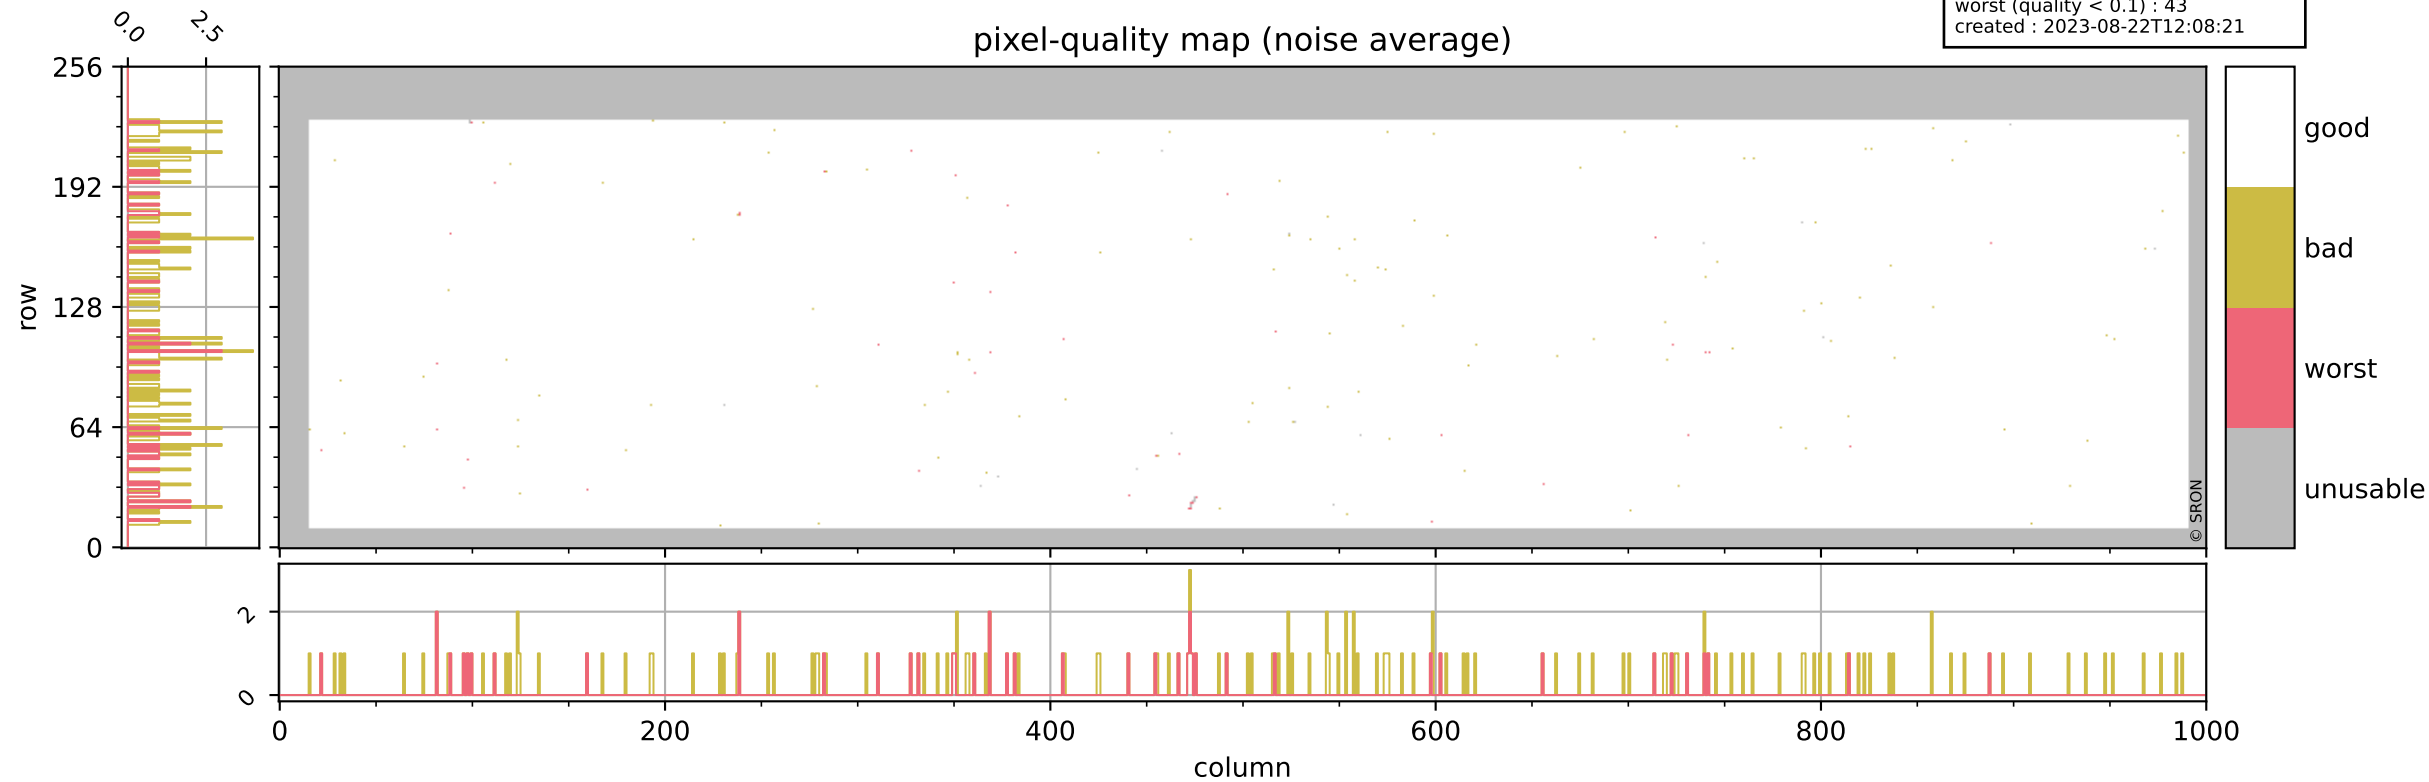

Tropomi SWIR pixel quality (beta nominal)

orbits : 19 in [20197, 20242]
coverage : 2021-09-06 / 2021-09-09
bad (quality < 0.8) : 2352
worst (quality < 0.1) : 277
created : 2023-08-22T12:08:20

pixel-quality map

Tropomi SWIR pixel quality (beta nominal)

orbits : 19 in [20197, 20242]
coverage : 2021-09-06 / 2021-09-09
bad (quality < 0.8) : 292
worst (quality < 0.1) : 119
created : 2023-08-22T12:08:20

Tropomi SWIR pixel quality (beta nominal)

orbits : 19 in [20197, 20242]
coverage : 2021-09-06 / 2021-09-09
bad (quality < 0.8) : 157
worst (quality < 0.1) : 43
created : 2023-08-22T12:08:21

Tropomi SWIR pixel quality (beta nominal)

orbits : 19 in [20197, 20242]
coverage : 2021-09-06 / 2021-09-09
bad (quality < 0.8) : 1045
worst (quality < 0.1) : 108
created : 2023-08-22T12:08:21

Tropomi SWIR pixel quality (beta nominal)

orbits : 19 in [20197, 20242]
coverage : 2021-09-06 / 2021-09-09
to good : 860
good to bad : 849
to worst : 88
created : 2023-08-22T12:08:21

total quality compared with SWIR pixel-quality CKD