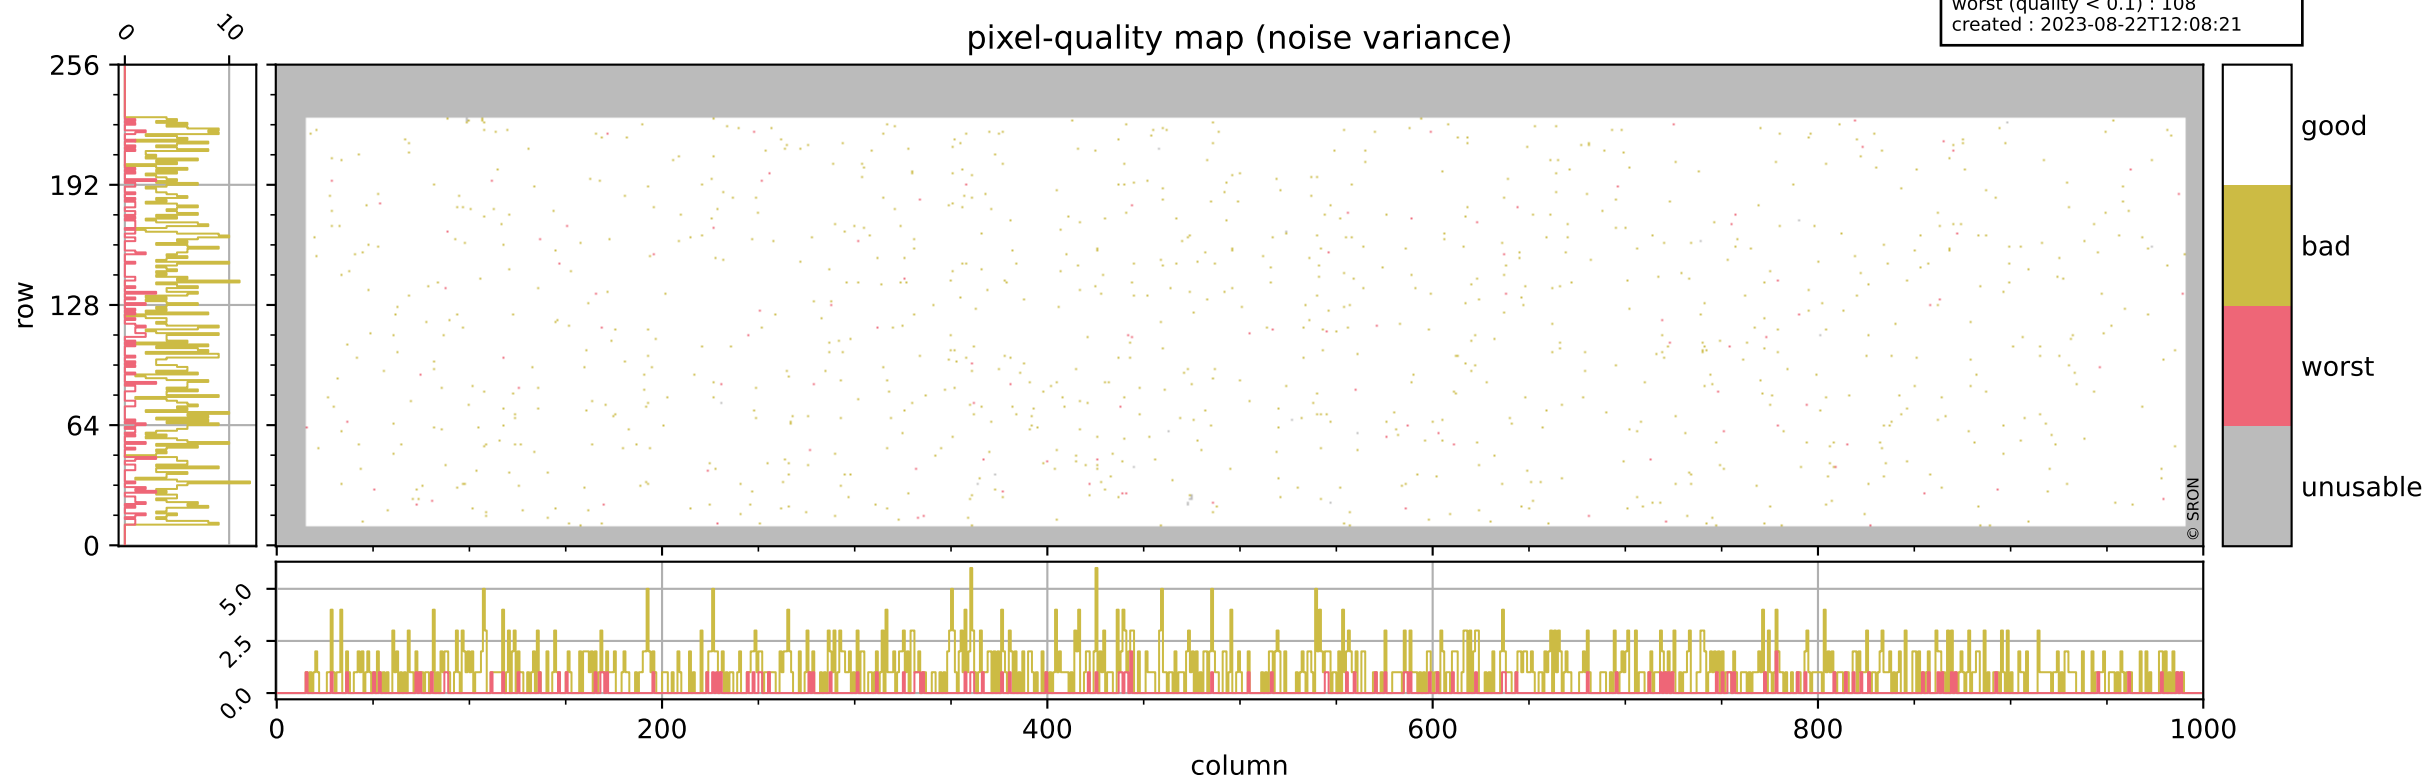

Tropomi SWIR pixel quality (beta nominal)

orbits : 19 in [20197, 20242]
coverage : 2021-09-06 / 2021-09-09
bad (quality < 0.8) : 2352
worst (quality < 0.1) : 277
created : 2023-08-22T12:08:20

pixel-quality map

Tropomi SWIR pixel quality (beta nominal)

orbits : 19 in [20197, 20242]
coverage : 2021-09-06 / 2021-09-09
bad (quality < 0.8) : 292
worst (quality < 0.1) : 119
created : 2023-08-22T12:08:20

Tropomi SWIR pixel quality (beta nominal)

orbits : 19 in [20197, 20242]
coverage : 2021-09-06 / 2021-09-09
bad (quality < 0.8) : 157
worst (quality < 0.1) : 43
created : 2023-08-22T12:08:21

Tropomi SWIR pixel quality (beta nominal)

orbits : 19 in [20197, 20242]
coverage : 2021-09-06 / 2021-09-09
bad (quality < 0.8) : 1045
worst (quality < 0.1) : 108
created : 2023-08-22T12:08:21

Tropomi SWIR pixel quality (beta nominal)

orbits : 19 in [20197, 20242]
coverage : 2021-09-06 / 2021-09-09
to good : 860
good to bad : 849
to worst : 88
created : 2023-08-22T12:08:21

total quality compared with SWIR pixel-quality CKD