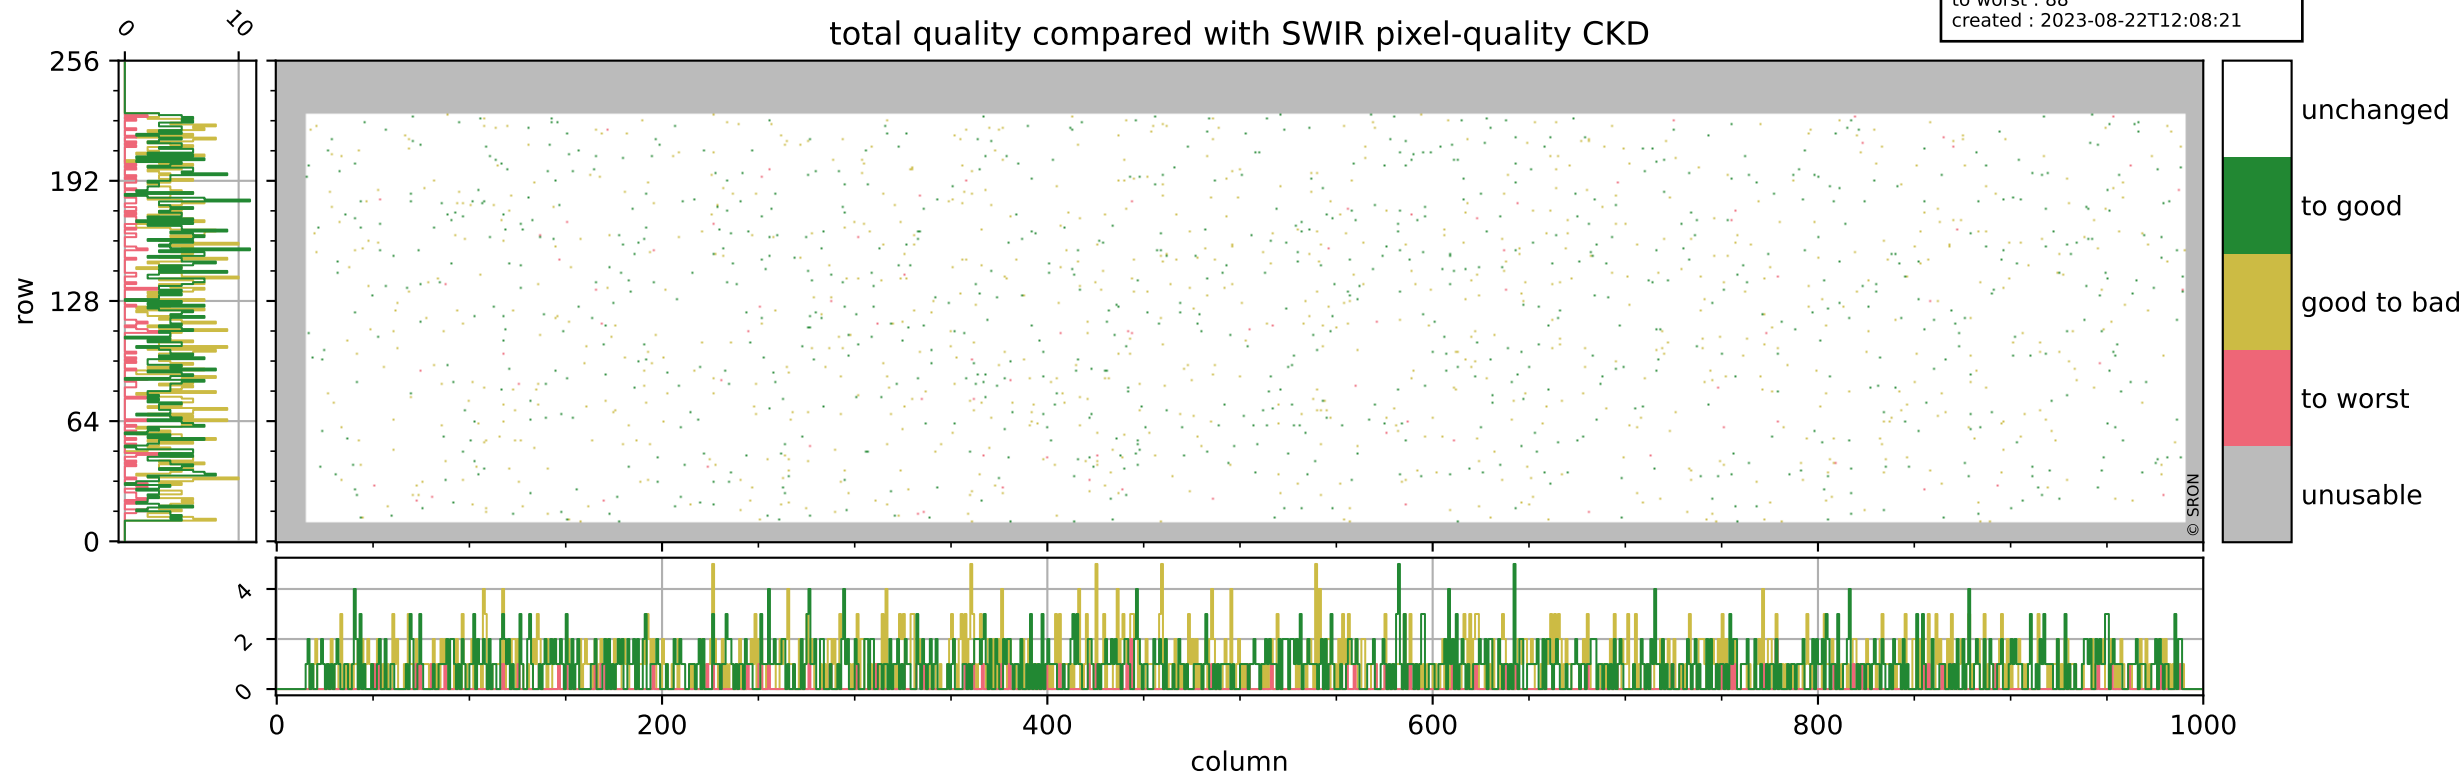

Tropomi SWIR pixel quality (beta nominal)

orbits : 19 in [20197, 20242]
coverage : 2021-09-06 / 2021-09-09
bad (quality < 0.8) : 292
worst (quality < 0.1) : 119
created : 2023-08-22T12:08:20

Tropomi SWIR pixel quality (beta nominal)

orbits : 19 in [20197, 20242]
coverage : 2021-09-06 / 2021-09-09
bad (quality < 0.8) : 157
worst (quality < 0.1) : 43
created : 2023-08-22T12:08:21

Tropomi SWIR pixel quality (beta nominal)

orbits : 19 in [20197, 20242]
coverage : 2021-09-06 / 2021-09-09
bad (quality < 0.8) : 1045
worst (quality < 0.1) : 108
created : 2023-08-22T12:08:21

Tropomi SWIR pixel quality (beta nominal)

orbits : 19 in [20197, 20242]
coverage : 2021-09-06 / 2021-09-09
to good : 860
good to bad : 849
to worst : 88
created : 2023-08-22T12:08:21

total quality compared with SWIR pixel-quality CKD

Tropomi SWIR pixel quality (beta nominal)

orbits : 19 in [20197, 20242]
coverage : 2021-09-06 / 2021-09-09
created : 2023-08-22T12:08:22

Histograms of pixel-quality

Tropomi SWIR pixel quality (beta nominal) ground-tracks of Sentinel-5P