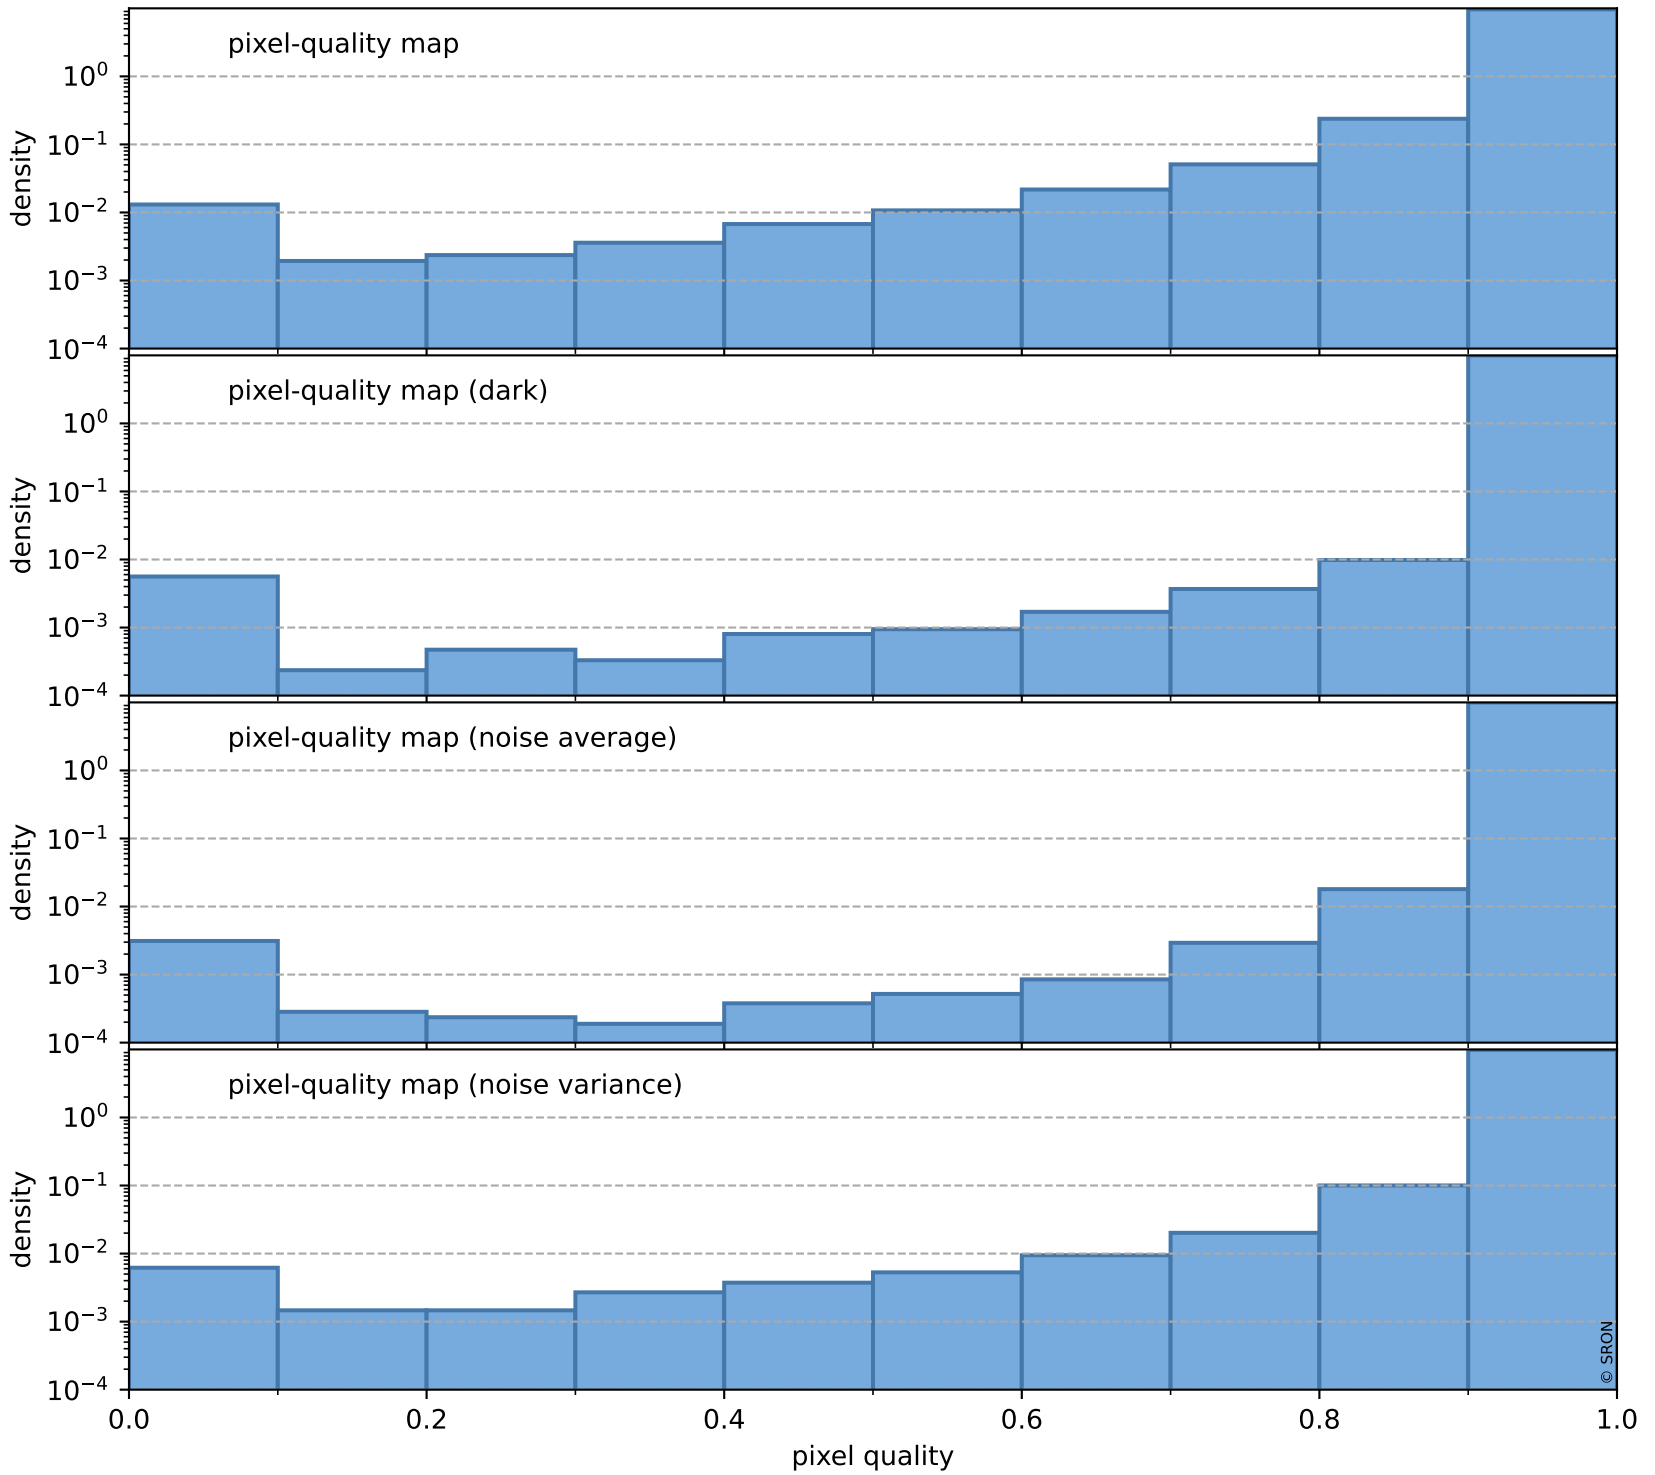

orbits : 19 in [20197, 20242]
coverage : 2021-09-06 / 2021-09-09
bad (quality < 0.8) : 157
worst (quality < 0.1) : 43
created : 2023-08-22T12:08:21

Tropomi SWIR pixel quality (beta nominal)

orbits : 19 in [20197, 20242]
coverage : 2021-09-06 / 2021-09-09
bad (quality < 0.8) : 1045
worst (quality < 0.1) : 108
created : 2023-08-22T12:08:21

Tropomi SWIR pixel quality (beta nominal)

orbits : 19 in [20197, 20242]
coverage : 2021-09-06 / 2021-09-09
to good : 860
good to bad : 849
to worst : 88
created : 2023-08-22T12:08:21

total quality compared with SWIR pixel-quality CKD

Tropomi SWIR pixel quality (beta nominal)

orbits : 19 in [20197, 20242]
coverage : 2021-09-06 / 2021-09-09
created : 2023-08-22T12:08:22

Histograms of pixel-quality

Tropomi SWIR pixel quality (beta nominal) ground-tracks of Sentinel-5P