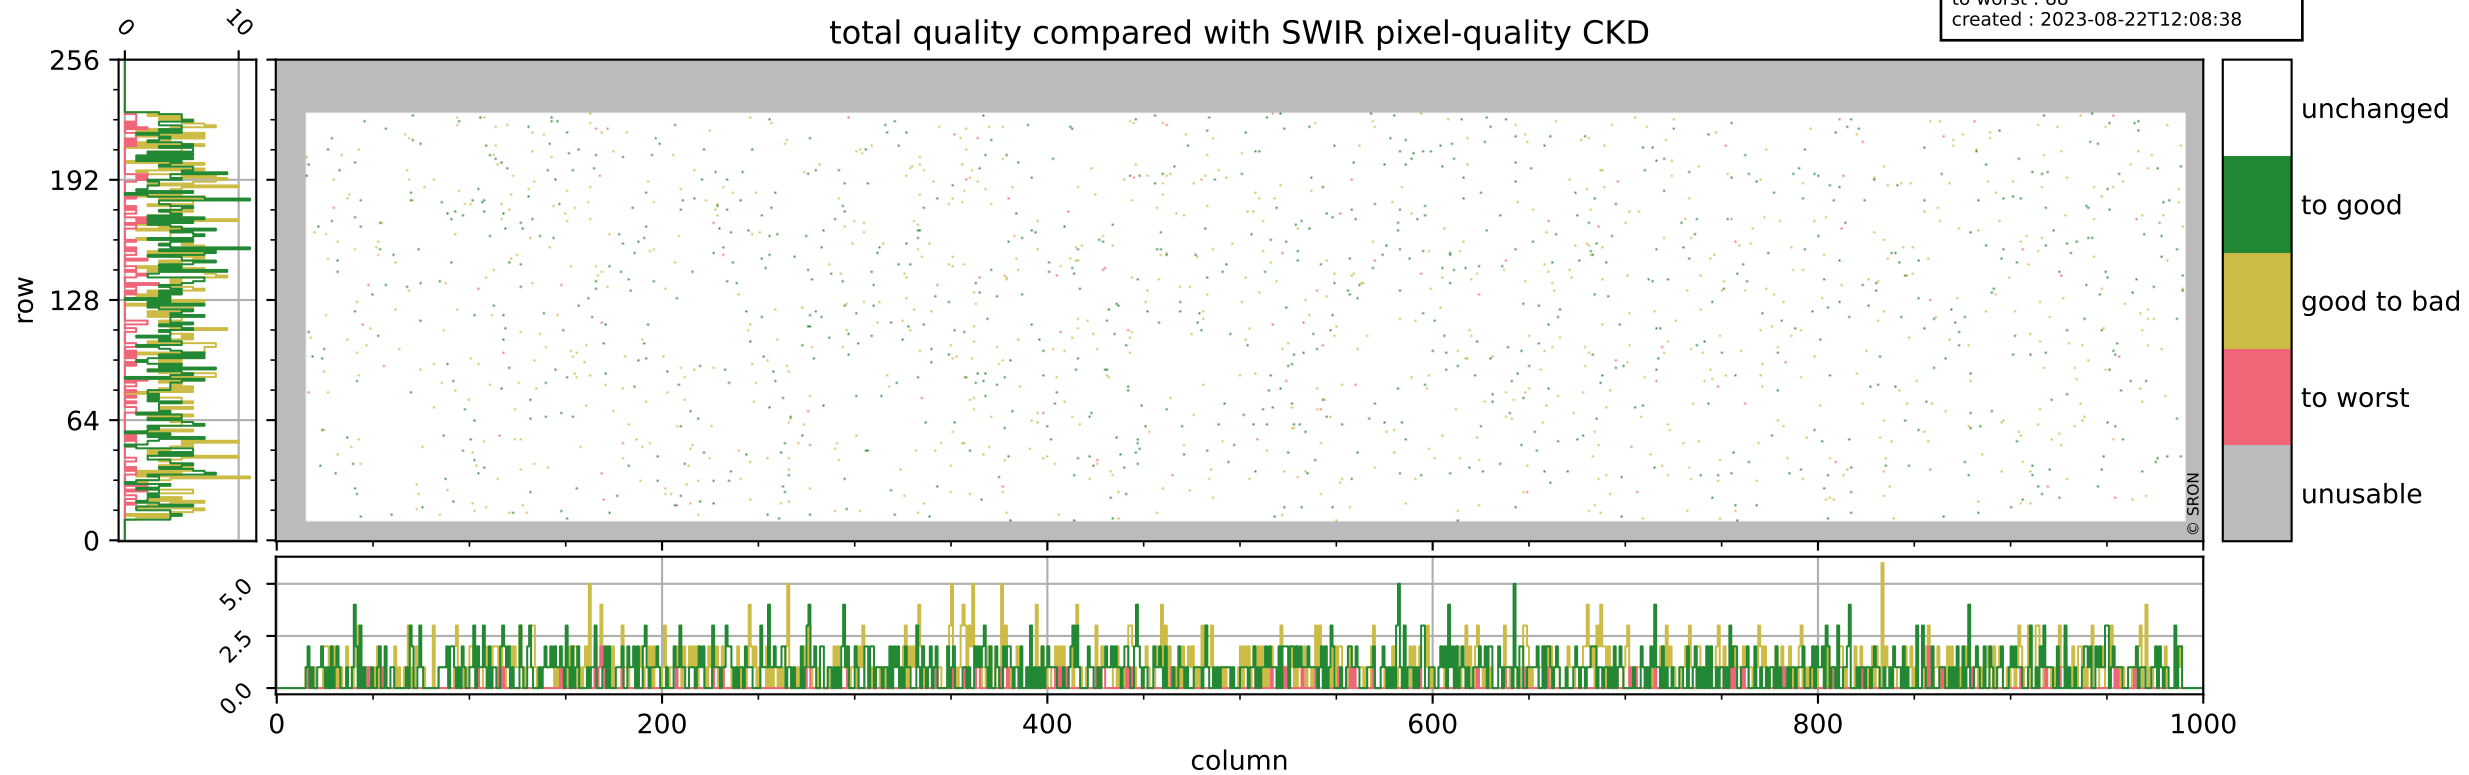

Tropomi SWIR pixel quality (beta nominal)

orbits : 18 in [20467, 20512]
coverage : 2021-09-25 / 2021-09-28
bad (quality < 0.8) : 293
worst (quality < 0.1) : 118
created : 2023-08-22T12:08:37

Tropomi SWIR pixel quality (beta nominal)

orbits : 18 in [20467, 20512]
coverage : 2021-09-25 / 2021-09-28
bad (quality < 0.8) : 154
worst (quality < 0.1) : 44
created : 2023-08-22T12:08:38

Tropomi SWIR pixel quality (beta nominal)

orbits : 18 in [20467, 20512]
coverage : 2021-09-25 / 2021-09-28
bad (quality < 0.8) : 1040
worst (quality < 0.1) : 104
created : 2023-08-22T12:08:38

Tropomi SWIR pixel quality (beta nominal)

orbits : 18 in [20467, 20512]
coverage : 2021-09-25 / 2021-09-28
to good : 862
good to bad : 851
to worst : 88
created : 2023-08-22T12:08:38

total quality compared with SWIR pixel-quality CKD

Tropomi SWIR pixel quality (beta nominal)

orbits : 18 in [20467, 20512]
coverage : 2021-09-25 / 2021-09-28
created : 2023-08-22T12:08:38

Histograms of pixel-quality

Tropomi SWIR pixel quality (beta nominal) ground-tracks of Sentinel-5P