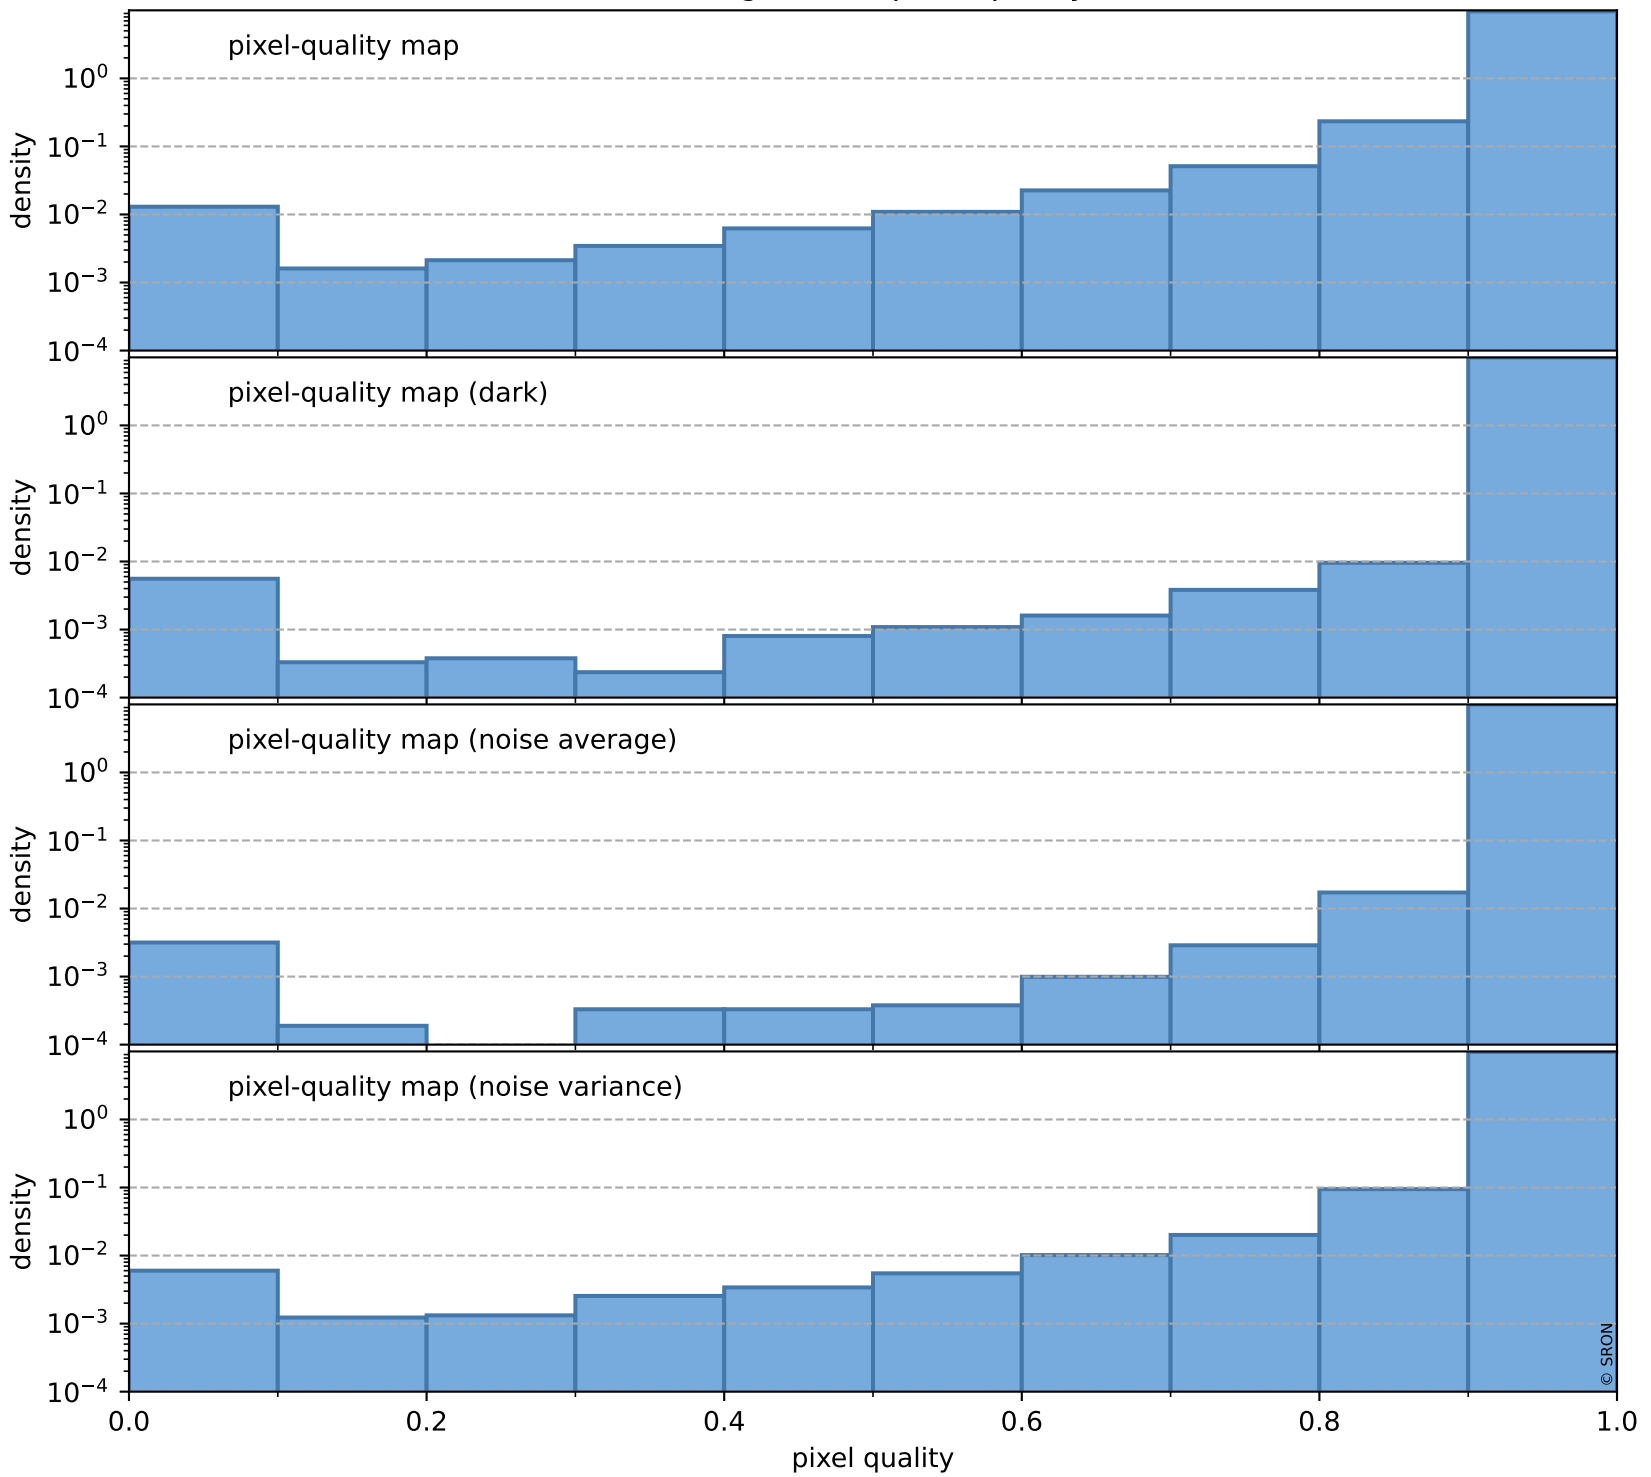

orbits : 18 in [20467, 20512]
coverage : 2021-09-25 / 2021-09-28
bad (quality < 0.8) : 154
worst (quality < 0.1) : 44
created : 2023-08-22T12:08:38

Tropomi SWIR pixel quality (beta nominal)

orbits : 18 in [20467, 20512]
coverage : 2021-09-25 / 2021-09-28
bad (quality < 0.8) : 1040
worst (quality < 0.1) : 104
created : 2023-08-22T12:08:38

Tropomi SWIR pixel quality (beta nominal)

orbits : 18 in [20467, 20512]
coverage : 2021-09-25 / 2021-09-28
to good : 862
good to bad : 851
to worst : 88
created : 2023-08-22T12:08:38

total quality compared with SWIR pixel-quality CKD

Tropomi SWIR pixel quality (beta nominal)

orbits : 18 in [20467, 20512]
coverage : 2021-09-25 / 2021-09-28
created : 2023-08-22T12:08:38

Histograms of pixel-quality

Tropomi SWIR pixel quality (beta nominal) ground-tracks of Sentinel-5P