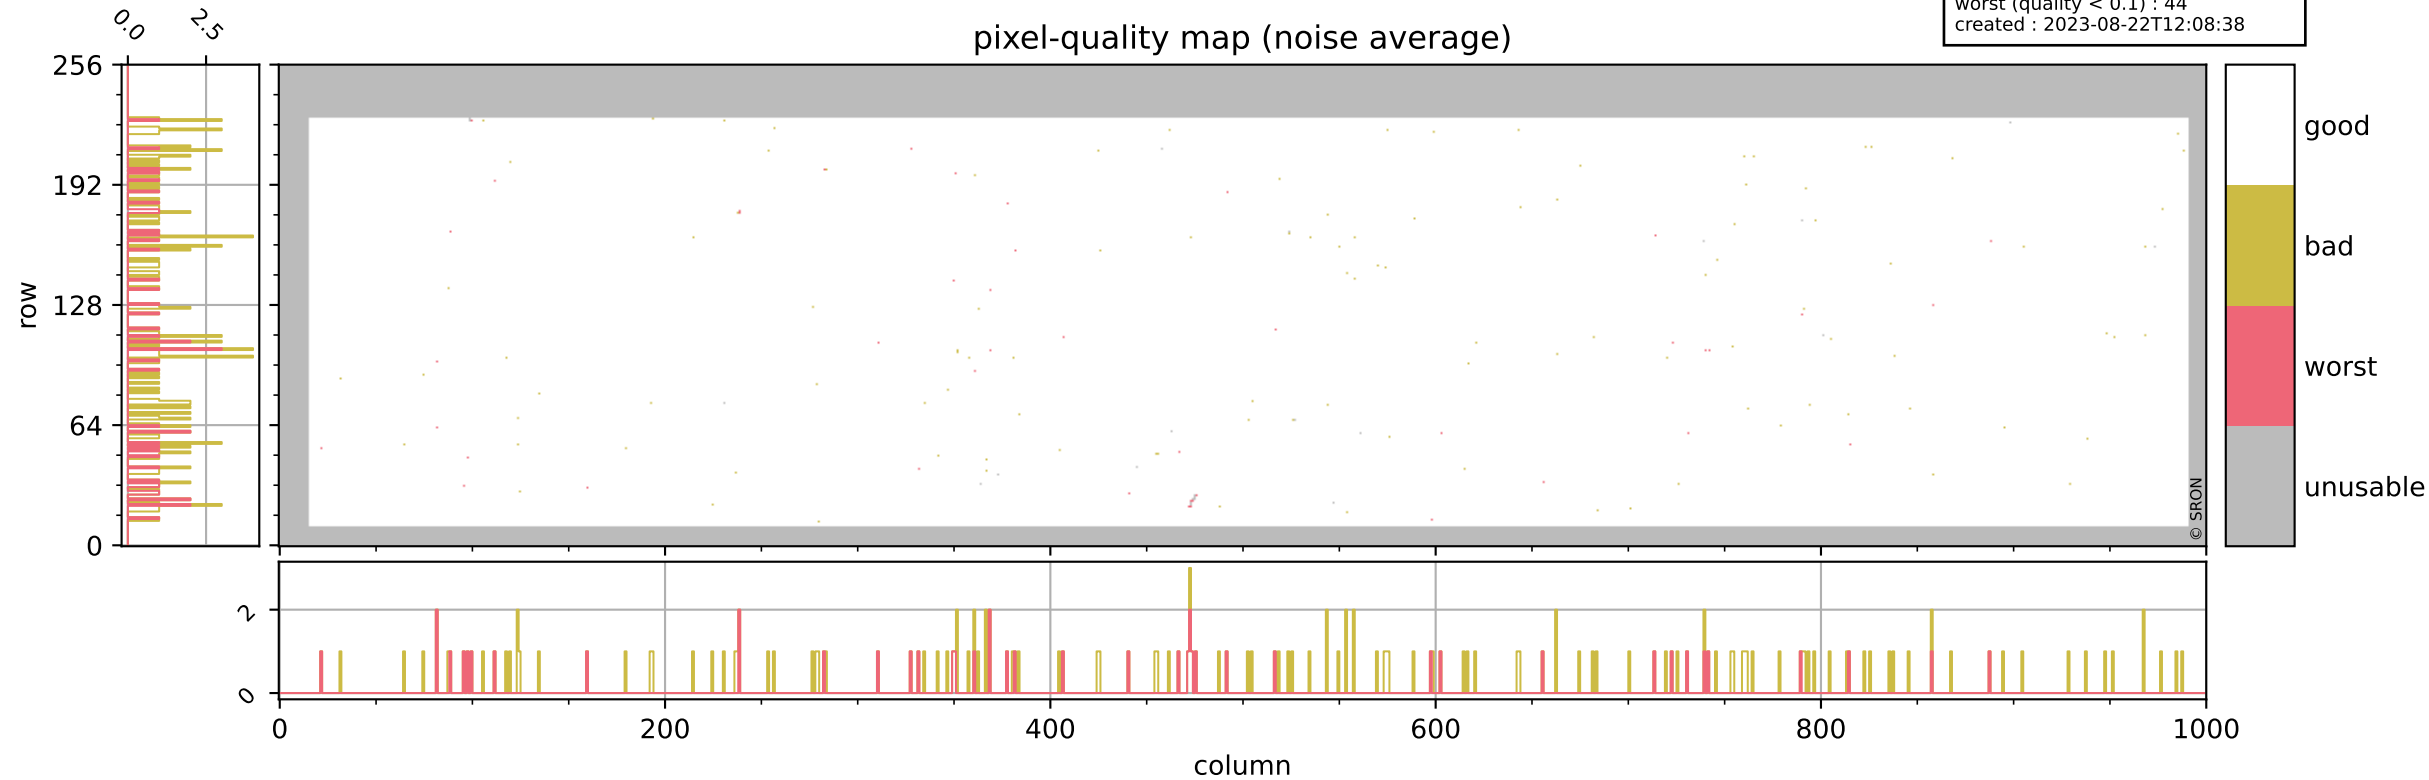

Tropomi SWIR pixel quality (beta nominal)

orbits : 18 in [20467, 20512]
coverage : 2021-09-25 / 2021-09-28
bad (quality < 0.8) : 2351
worst (quality < 0.1) : 275
created : 2023-08-22T12:08:37

pixel-quality map

Tropomi SWIR pixel quality (beta nominal)

orbits : 18 in [20467, 20512]
coverage : 2021-09-25 / 2021-09-28
bad (quality < 0.8) : 293
worst (quality < 0.1) : 118
created : 2023-08-22T12:08:37

Tropomi SWIR pixel quality (beta nominal)

orbits : 18 in [20467, 20512]
coverage : 2021-09-25 / 2021-09-28
bad (quality < 0.8) : 154
worst (quality < 0.1) : 44
created : 2023-08-22T12:08:38

Tropomi SWIR pixel quality (beta nominal)

orbits : 18 in [20467, 20512]
coverage : 2021-09-25 / 2021-09-28
bad (quality < 0.8) : 1040
worst (quality < 0.1) : 104
created : 2023-08-22T12:08:38

Tropomi SWIR pixel quality (beta nominal)

orbits : 18 in [20467, 20512]
coverage : 2021-09-25 / 2021-09-28
to good : 862
good to bad : 851
to worst : 88
created : 2023-08-22T12:08:38

total quality compared with SWIR pixel-quality CKD