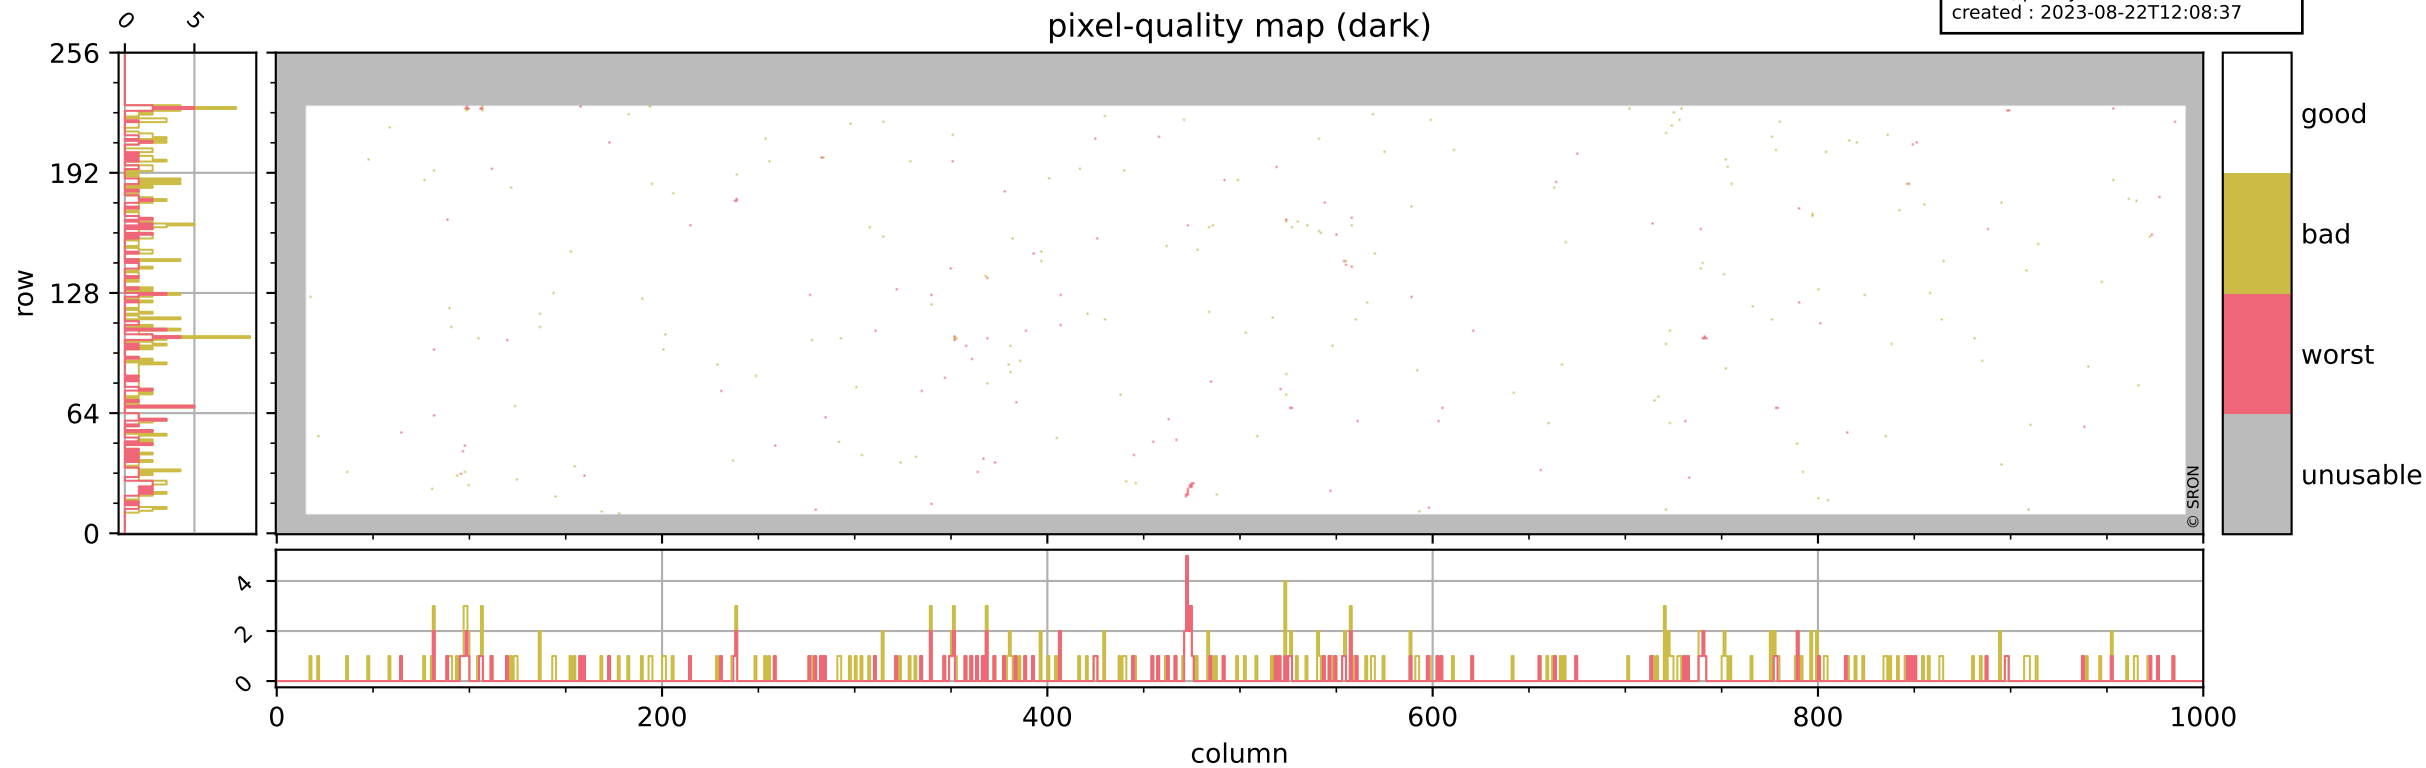

Tropomi SWIR pixel quality (beta nominal)

orbits : 18 in [20467, 20512]
coverage : 2021-09-25 / 2021-09-28
bad (quality < 0.8) : 2351
worst (quality < 0.1) : 275
created : 2023-08-22T12:08:37

pixel-quality map

Tropomi SWIR pixel quality (beta nominal)

orbits : 18 in [20467, 20512]
coverage : 2021-09-25 / 2021-09-28
bad (quality < 0.8) : 293
worst (quality < 0.1) : 118
created : 2023-08-22T12:08:37

Tropomi SWIR pixel quality (beta nominal)

orbits : 18 in [20467, 20512]
coverage : 2021-09-25 / 2021-09-28
bad (quality < 0.8) : 154
worst (quality < 0.1) : 44
created : 2023-08-22T12:08:38

Tropomi SWIR pixel quality (beta nominal)

orbits : 18 in [20467, 20512]
coverage : 2021-09-25 / 2021-09-28
bad (quality < 0.8) : 1040
worst (quality < 0.1) : 104
created : 2023-08-22T12:08:38

Tropomi SWIR pixel quality (beta nominal)

orbits : 18 in [20467, 20512]
coverage : 2021-09-25 / 2021-09-28
to good : 862
good to bad : 851
to worst : 88
created : 2023-08-22T12:08:38

total quality compared with SWIR pixel-quality CKD