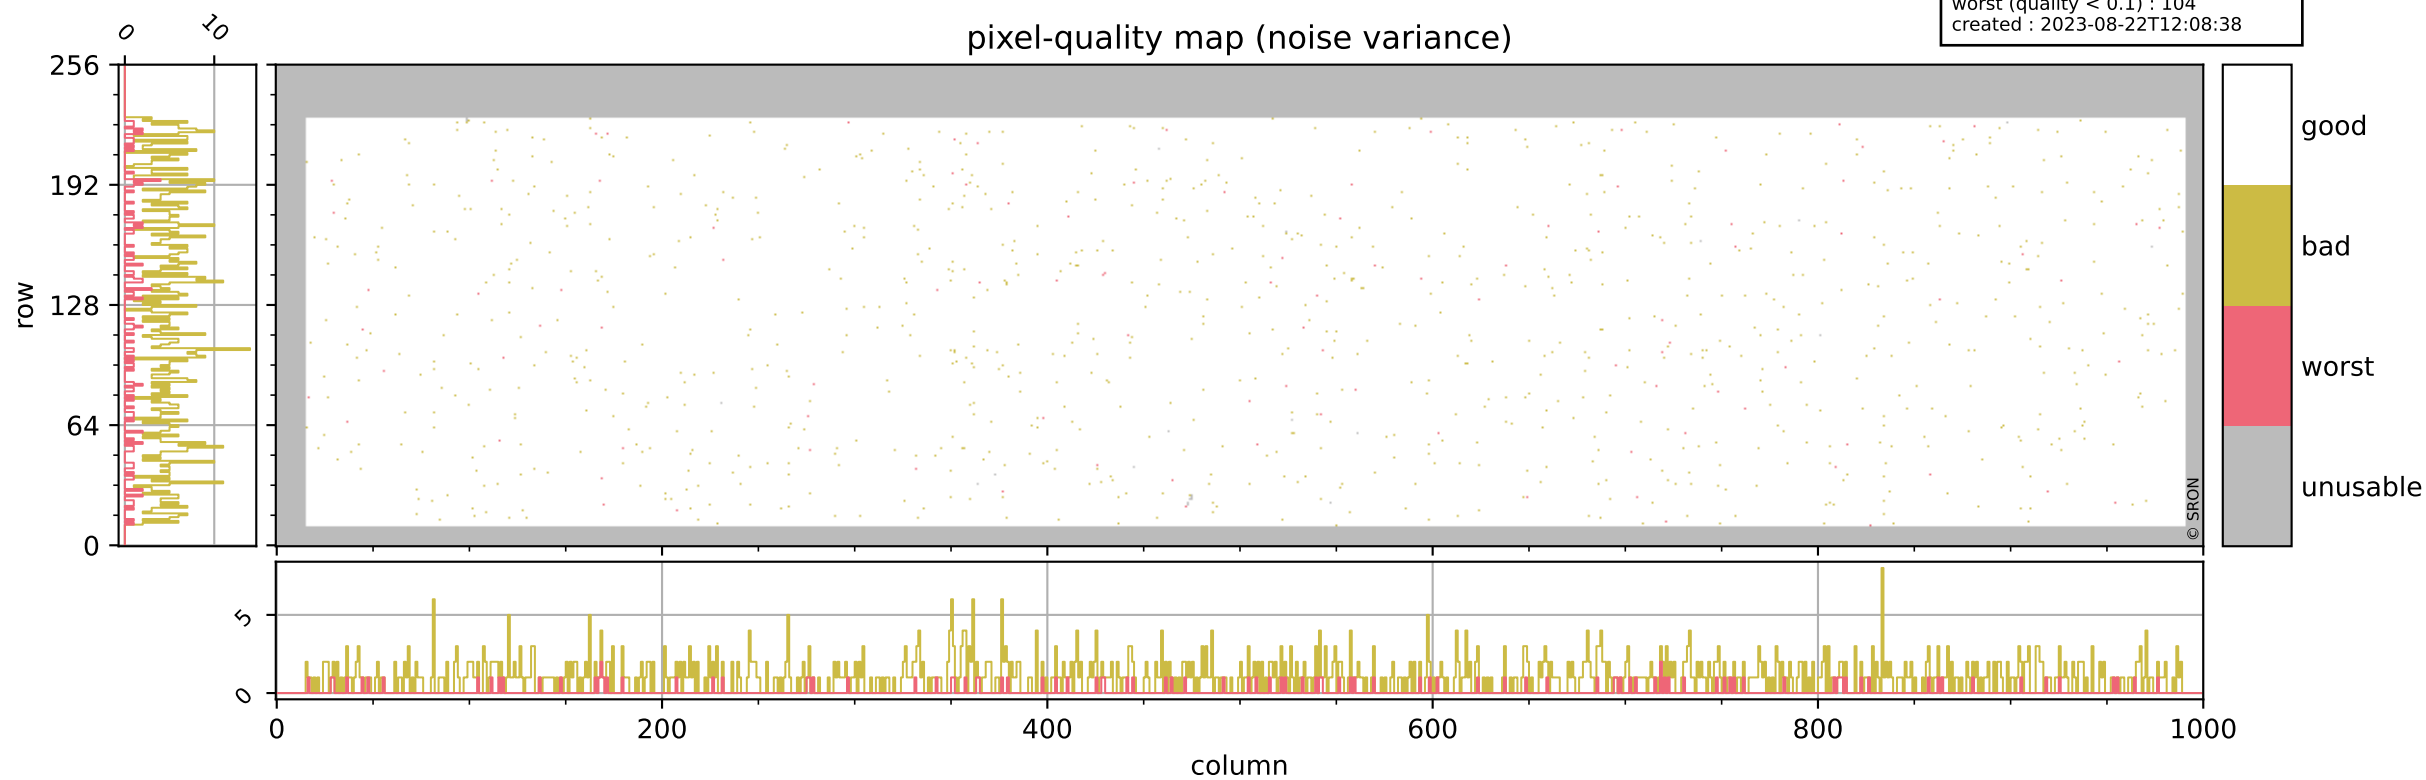

Tropomi SWIR pixel quality (beta nominal)

orbits : 18 in [20467, 20512]
coverage : 2021-09-25 / 2021-09-28
bad (quality < 0.8) : 2351
worst (quality < 0.1) : 275
created : 2023-08-22T12:08:37

pixel-quality map

Tropomi SWIR pixel quality (beta nominal)

orbits : 18 in [20467, 20512]
coverage : 2021-09-25 / 2021-09-28
bad (quality < 0.8) : 293
worst (quality < 0.1) : 118
created : 2023-08-22T12:08:37

Tropomi SWIR pixel quality (beta nominal)

orbits : 18 in [20467, 20512]
coverage : 2021-09-25 / 2021-09-28
bad (quality < 0.8) : 154
worst (quality < 0.1) : 44
created : 2023-08-22T12:08:38

Tropomi SWIR pixel quality (beta nominal)

orbits : 18 in [20467, 20512]
coverage : 2021-09-25 / 2021-09-28
bad (quality < 0.8) : 1040
worst (quality < 0.1) : 104
created : 2023-08-22T12:08:38

Tropomi SWIR pixel quality (beta nominal)

orbits : 18 in [20467, 20512]
coverage : 2021-09-25 / 2021-09-28
to good : 862
good to bad : 851
to worst : 88
created : 2023-08-22T12:08:38

total quality compared with SWIR pixel-quality CKD