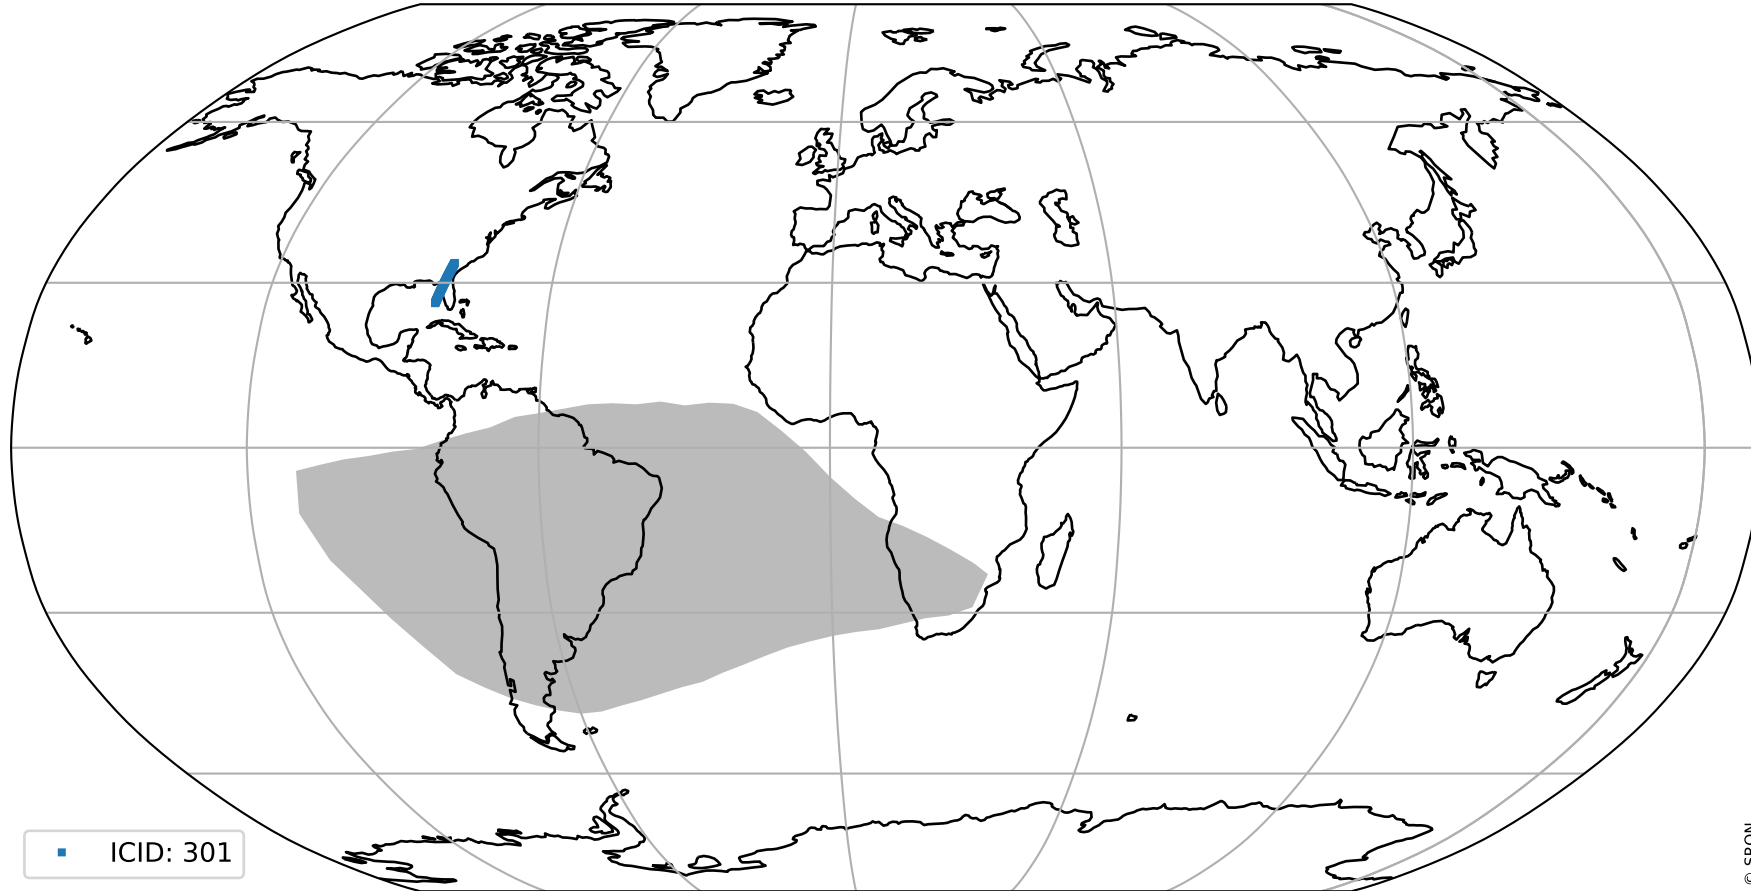

Tropomi SWIR pixel quality (beta nominal)

orbits : 18 in [20467, 20512]
coverage : 2021-09-25 / 2021-09-28
created : 2023-08-22T12:08:38

Histograms of pixel-quality

Tropomi SWIR pixel quality (beta nominal) ground-tracks of Sentinel-5P

orbits : 18 in [20467, 20512]
coverage : 2021-09-25 / 2021-09-28
created : 2023-08-22T12:08:39

■ ICID: 301

Tropomi SWIR pixel quality (beta nominal)

orbits : [1867, 20512]
coverage : 2018-02-20 / 2021-09-28
created : 2023-08-22T12:08:39