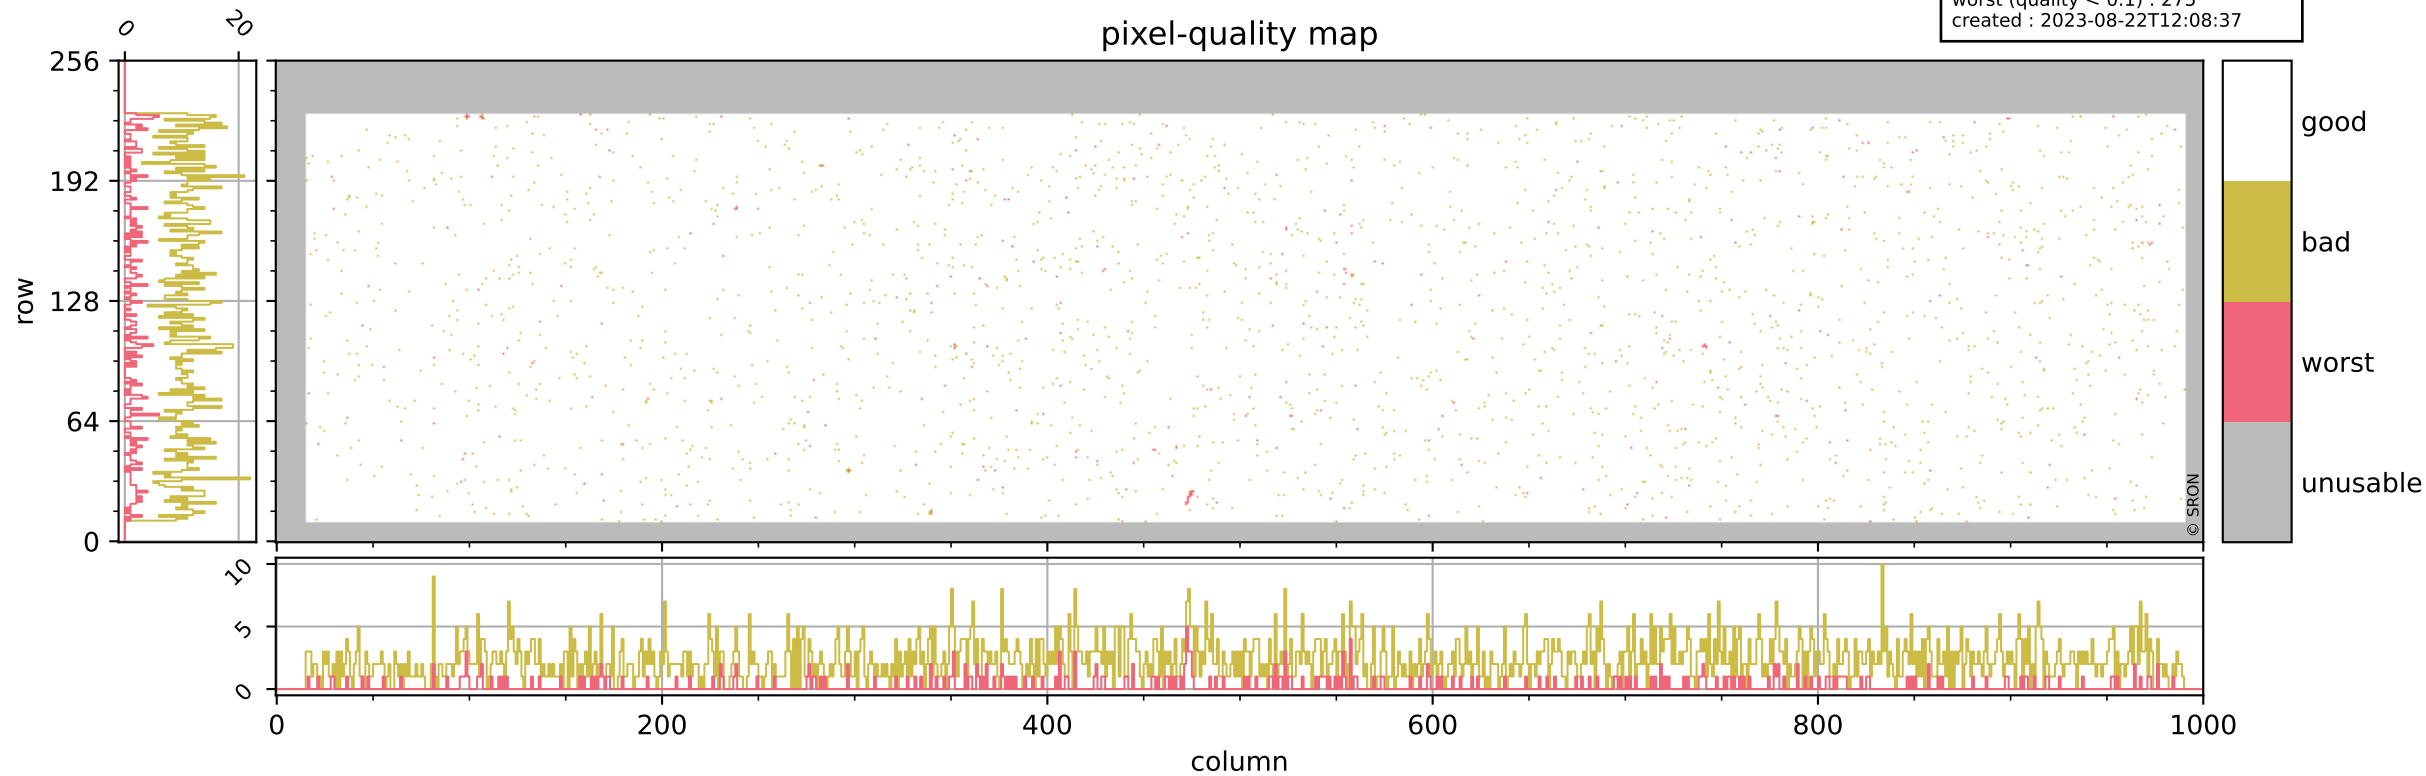

Tropomi SWIR pixel quality (beta nominal)

orbits : 18 in [20467, 20512]
coverage : 2021-09-25 / 2021-09-28
bad (quality < 0.8) : 2351
worst (quality < 0.1) : 275
created : 2023-08-22T12:08:37

pixel-quality map

Tropomi SWIR pixel quality (beta nominal)

orbits : 18 in [20467, 20512]
coverage : 2021-09-25 / 2021-09-28
bad (quality < 0.8) : 293
worst (quality < 0.1) : 118
created : 2023-08-22T12:08:37

Tropomi SWIR pixel quality (beta nominal)

orbits : 18 in [20467, 20512]
coverage : 2021-09-25 / 2021-09-28
bad (quality < 0.8) : 154
worst (quality < 0.1) : 44
created : 2023-08-22T12:08:38

Tropomi SWIR pixel quality (beta nominal)

orbits : 18 in [20467, 20512]
coverage : 2021-09-25 / 2021-09-28
bad (quality < 0.8) : 1040
worst (quality < 0.1) : 104
created : 2023-08-22T12:08:38

Tropomi SWIR pixel quality (beta nominal)

orbits : 18 in [20467, 20512]
coverage : 2021-09-25 / 2021-09-28
to good : 862
good to bad : 851
to worst : 88
created : 2023-08-22T12:08:38

total quality compared with SWIR pixel-quality CKD