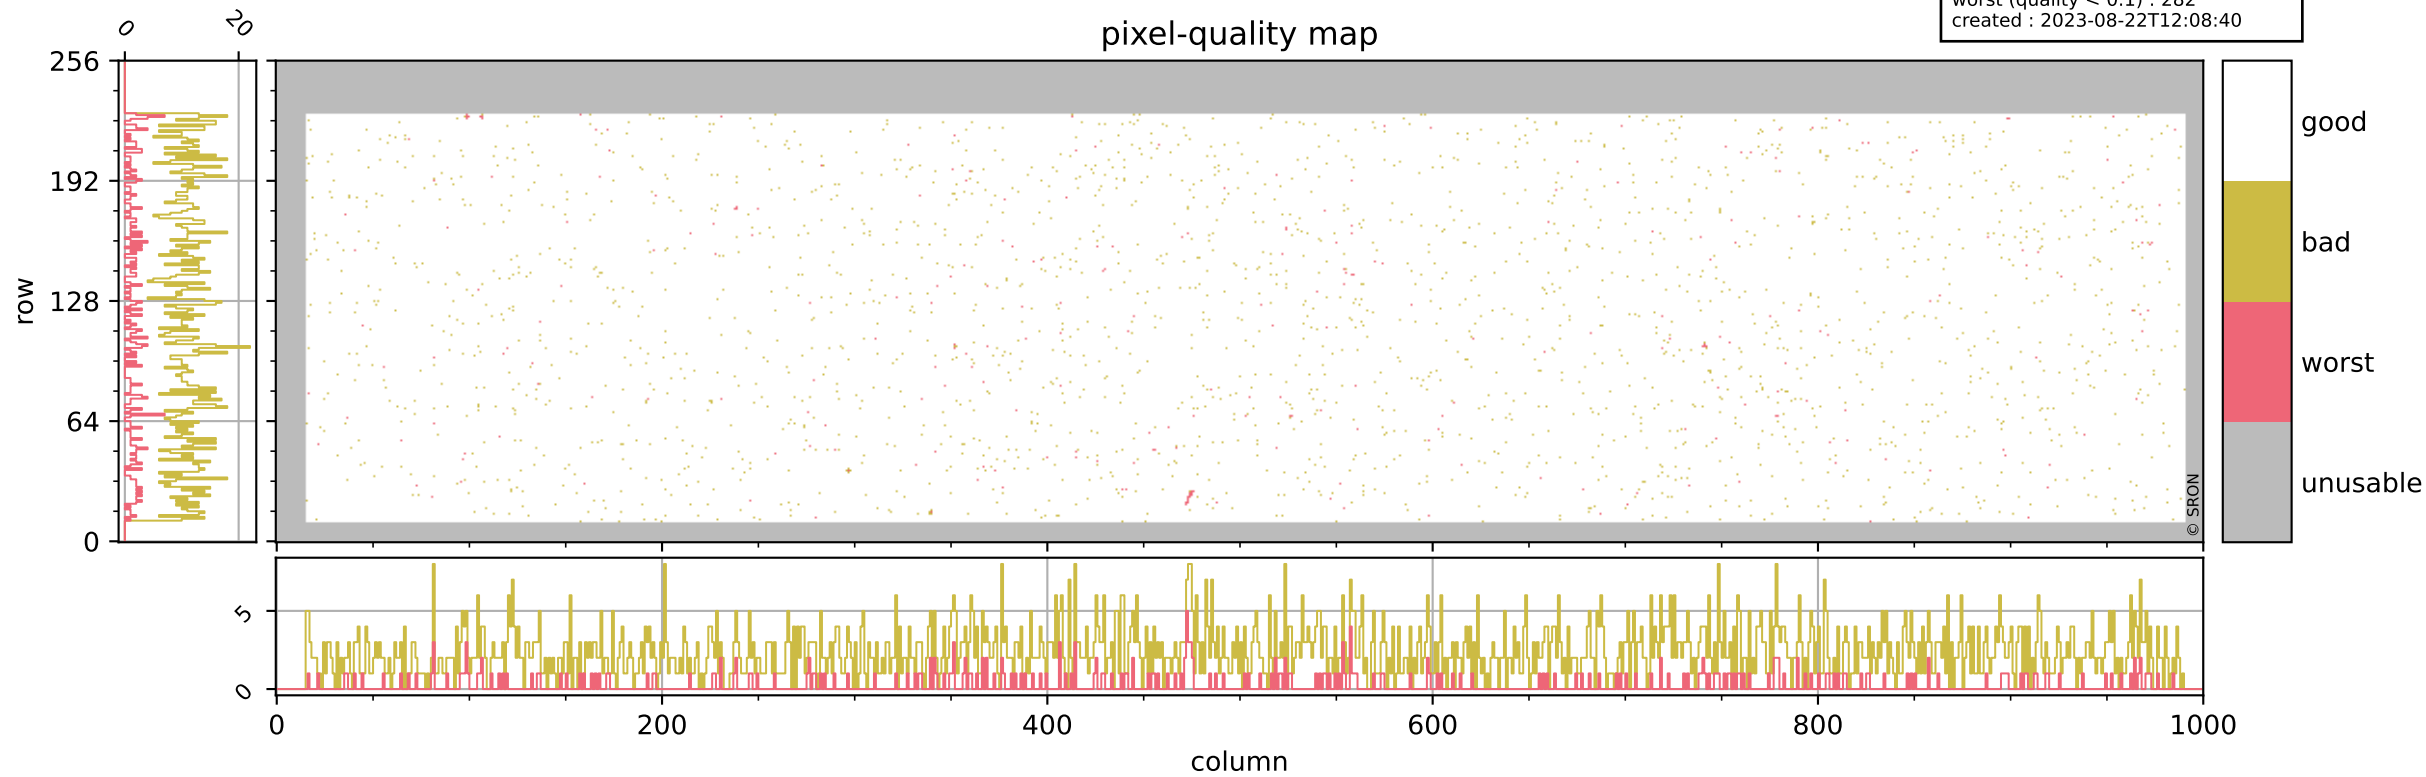

Tropomi SWIR pixel quality (beta nominal)

orbits : 20 in [20512, 20557]
coverage : 2021-09-28 / 2021-10-01
bad (quality < 0.8) : 2388
worst (quality < 0.1) : 282
created : 2023-08-22T12:08:40

pixel-quality map

Tropomi SWIR pixel quality (beta nominal)

orbits : 20 in [20512, 20557]
coverage : 2021-09-28 / 2021-10-01
bad (quality < 0.8) : 293
worst (quality < 0.1) : 117
created : 2023-08-22T12:08:40

Tropomi SWIR pixel quality (beta nominal)

orbits : 20 in [20512, 20557]
coverage : 2021-09-28 / 2021-10-01
bad (quality < 0.8) : 156
worst (quality < 0.1) : 45
created : 2023-08-22T12:08:40

Tropomi SWIR pixel quality (beta nominal)

orbits : 20 in [20512, 20557]
coverage : 2021-09-28 / 2021-10-01
bad (quality < 0.8) : 1075
worst (quality < 0.1) : 107
created : 2023-08-22T12:08:41

Tropomi SWIR pixel quality (beta nominal)

orbits : 20 in [20512, 20557]
coverage : 2021-09-28 / 2021-10-01
to good : 867
good to bad : 886
to worst : 96
created : 2023-08-22T12:08:41

total quality compared with SWIR pixel-quality CKD