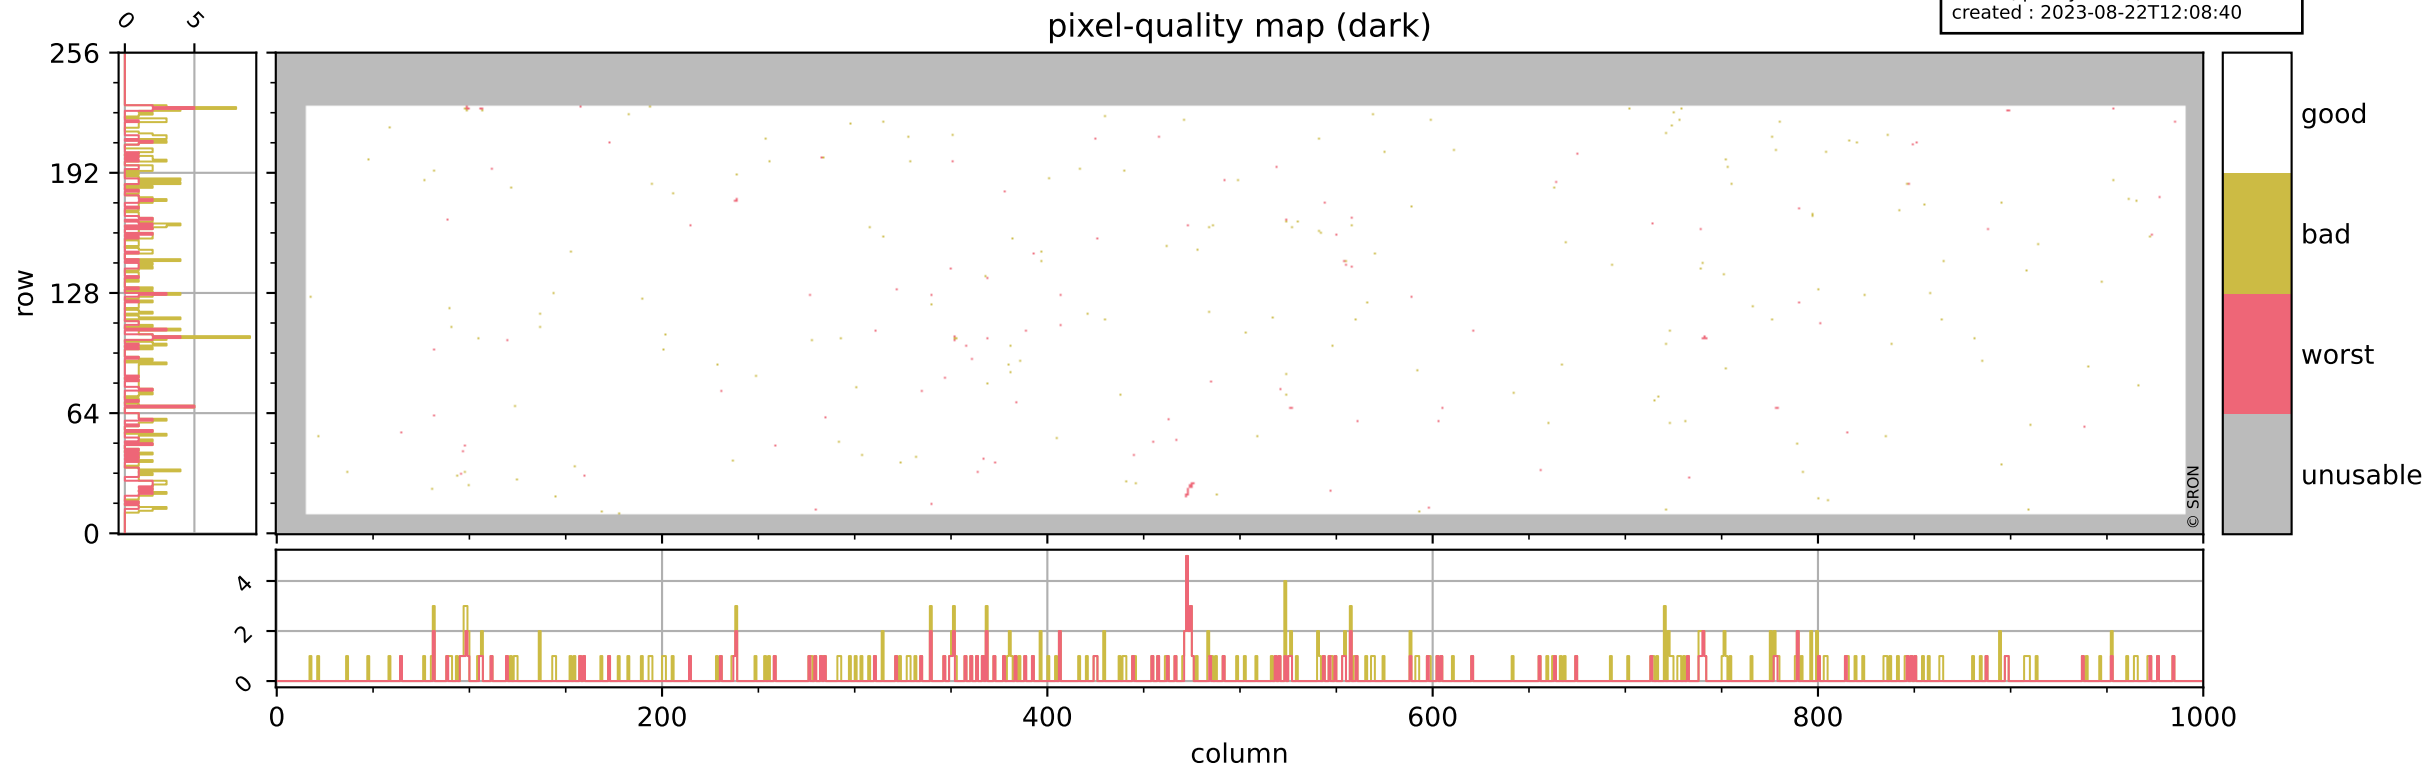

Tropomi SWIR pixel quality (beta nominal)

orbits : 20 in [20512, 20557]
coverage : 2021-09-28 / 2021-10-01
bad (quality < 0.8) : 2388
worst (quality < 0.1) : 282
created : 2023-08-22T12:08:40

pixel-quality map

Tropomi SWIR pixel quality (beta nominal)

orbits : 20 in [20512, 20557]
coverage : 2021-09-28 / 2021-10-01
bad (quality < 0.8) : 293
worst (quality < 0.1) : 117
created : 2023-08-22T12:08:40

Tropomi SWIR pixel quality (beta nominal)

orbits : 20 in [20512, 20557]
coverage : 2021-09-28 / 2021-10-01
bad (quality < 0.8) : 156
worst (quality < 0.1) : 45
created : 2023-08-22T12:08:40

Tropomi SWIR pixel quality (beta nominal)

orbits : 20 in [20512, 20557]
coverage : 2021-09-28 / 2021-10-01
bad (quality < 0.8) : 1075
worst (quality < 0.1) : 107
created : 2023-08-22T12:08:41

Tropomi SWIR pixel quality (beta nominal)

orbits : 20 in [20512, 20557]
coverage : 2021-09-28 / 2021-10-01
to good : 867
good to bad : 886
to worst : 96
created : 2023-08-22T12:08:41

total quality compared with SWIR pixel-quality CKD