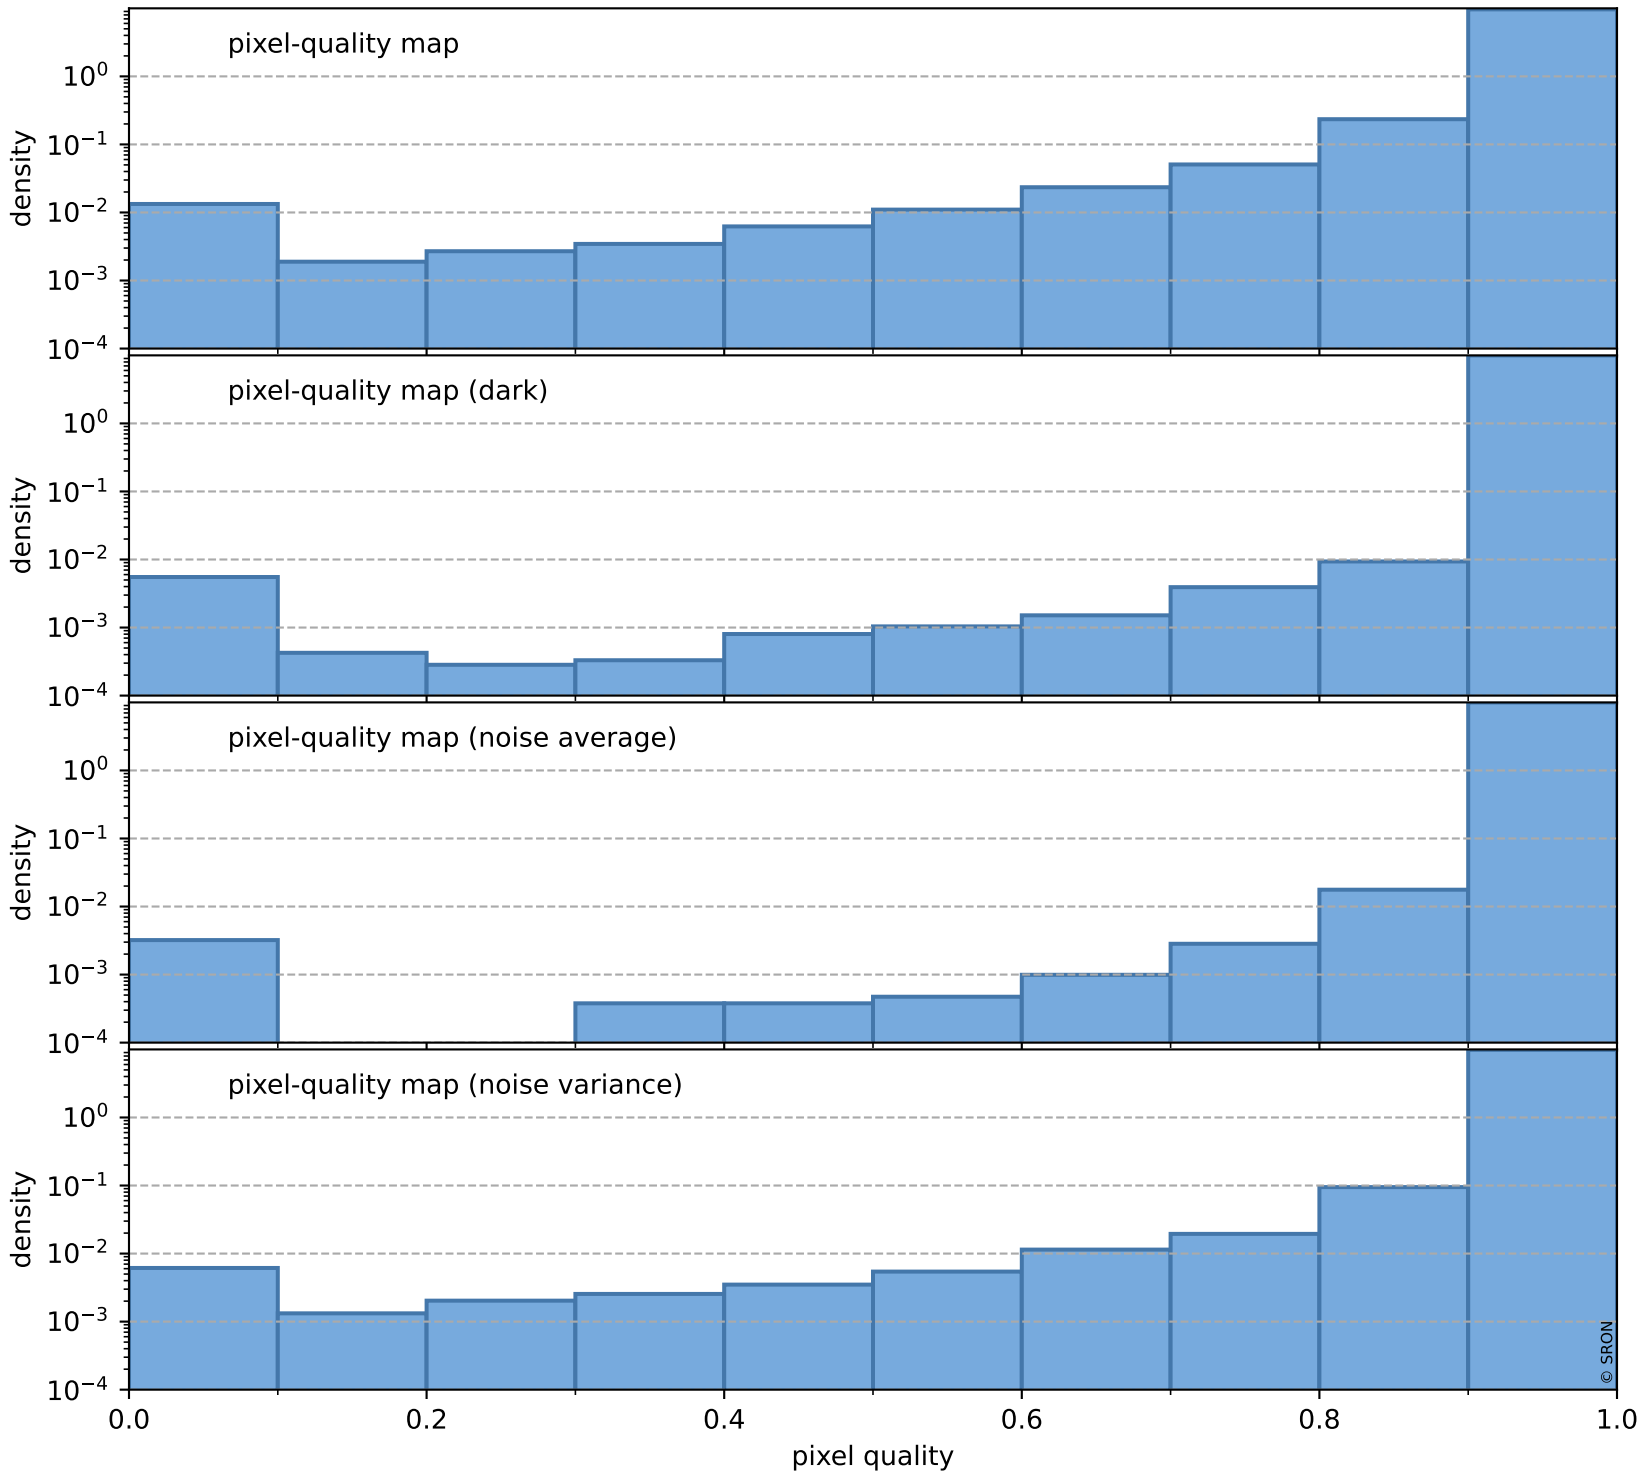

orbits : 20 in [20512, 20557]
coverage : 2021-09-28 / 2021-10-01
bad (quality < 0.8) : 156
worst (quality < 0.1) : 45
created : 2023-08-22T12:08:40

Tropomi SWIR pixel quality (beta nominal)

orbits : 20 in [20512, 20557]
coverage : 2021-09-28 / 2021-10-01
bad (quality < 0.8) : 1075
worst (quality < 0.1) : 107
created : 2023-08-22T12:08:41

Tropomi SWIR pixel quality (beta nominal)

orbits : 20 in [20512, 20557]
coverage : 2021-09-28 / 2021-10-01
to good : 867
good to bad : 886
to worst : 96
created : 2023-08-22T12:08:41

total quality compared with SWIR pixel-quality CKD

Tropomi SWIR pixel quality (beta nominal)

orbits : 20 in [20512, 20557]
coverage : 2021-09-28 / 2021-10-01
created : 2023-08-22T12:08:41

Histograms of pixel-quality

Tropomi SWIR pixel quality (beta nominal) ground-tracks of Sentinel-5P