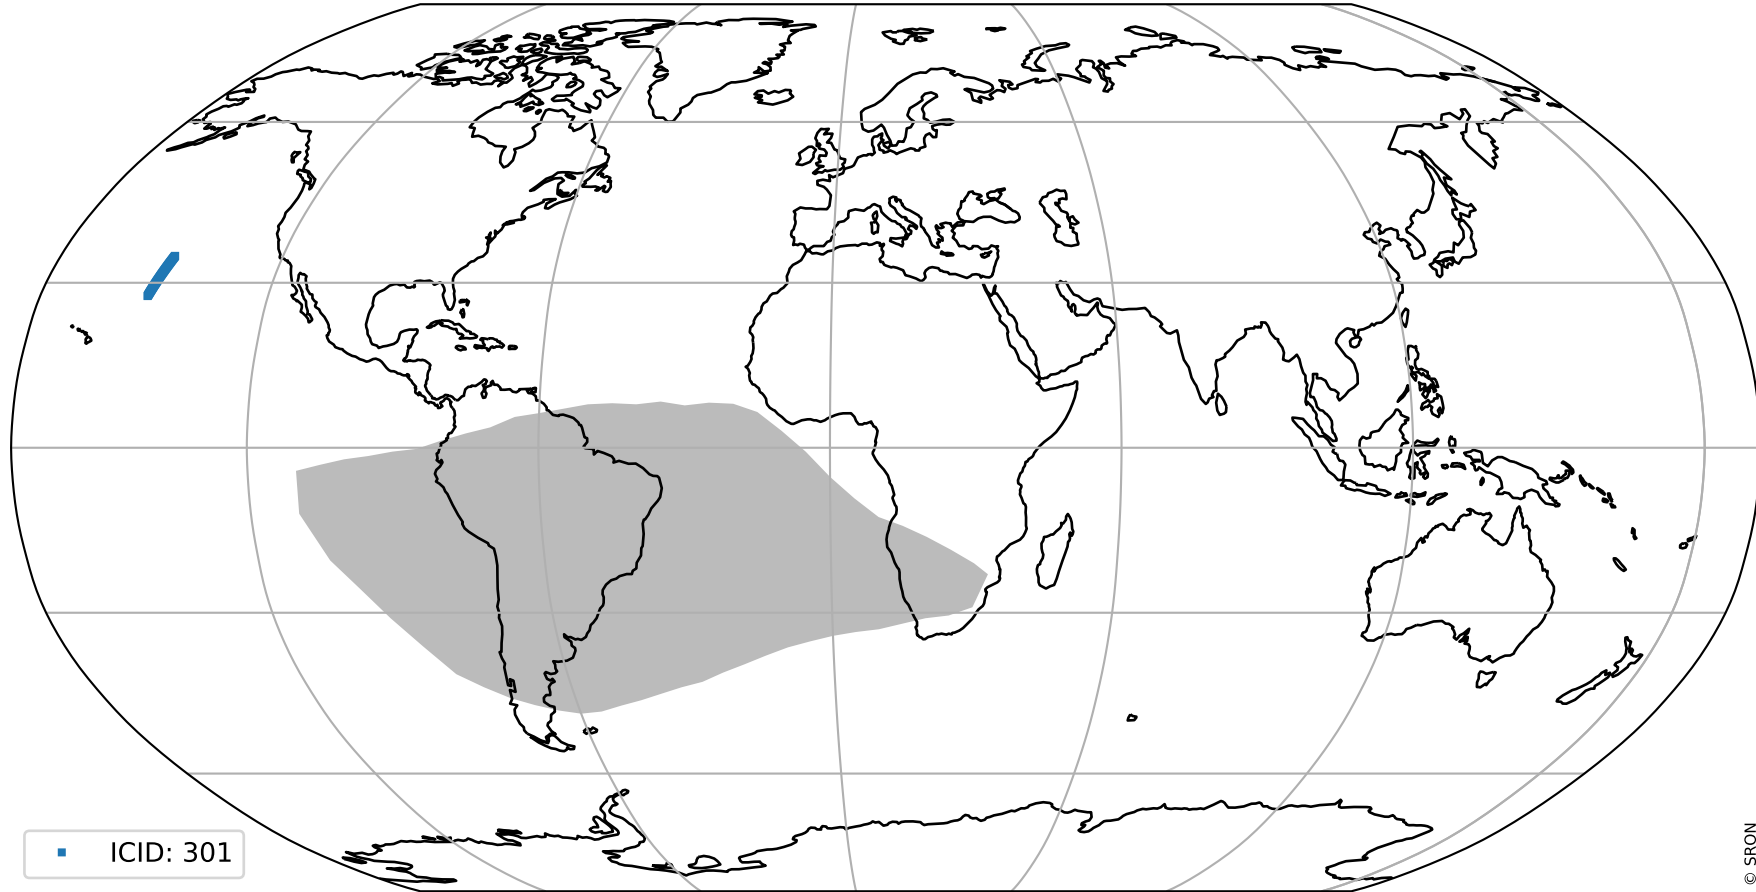

Tropomi SWIR pixel quality (beta nominal)

orbits : 20 in [20512, 20557]
coverage : 2021-09-28 / 2021-10-01
created : 2023-08-22T12:08:41

Histograms of pixel-quality

Tropomi SWIR pixel quality (beta nominal) ground-tracks of Sentinel-5P

orbits : 20 in [20512, 20557]
coverage : 2021-09-28 / 2021-10-01
created : 2023-08-22T12:08:42

■ ICID: 301

Tropomi SWIR pixel quality (beta nominal)

orbits : [1867, 20557]
coverage : 2018-02-20 / 2021-10-01
created : 2023-08-22T12:08:42