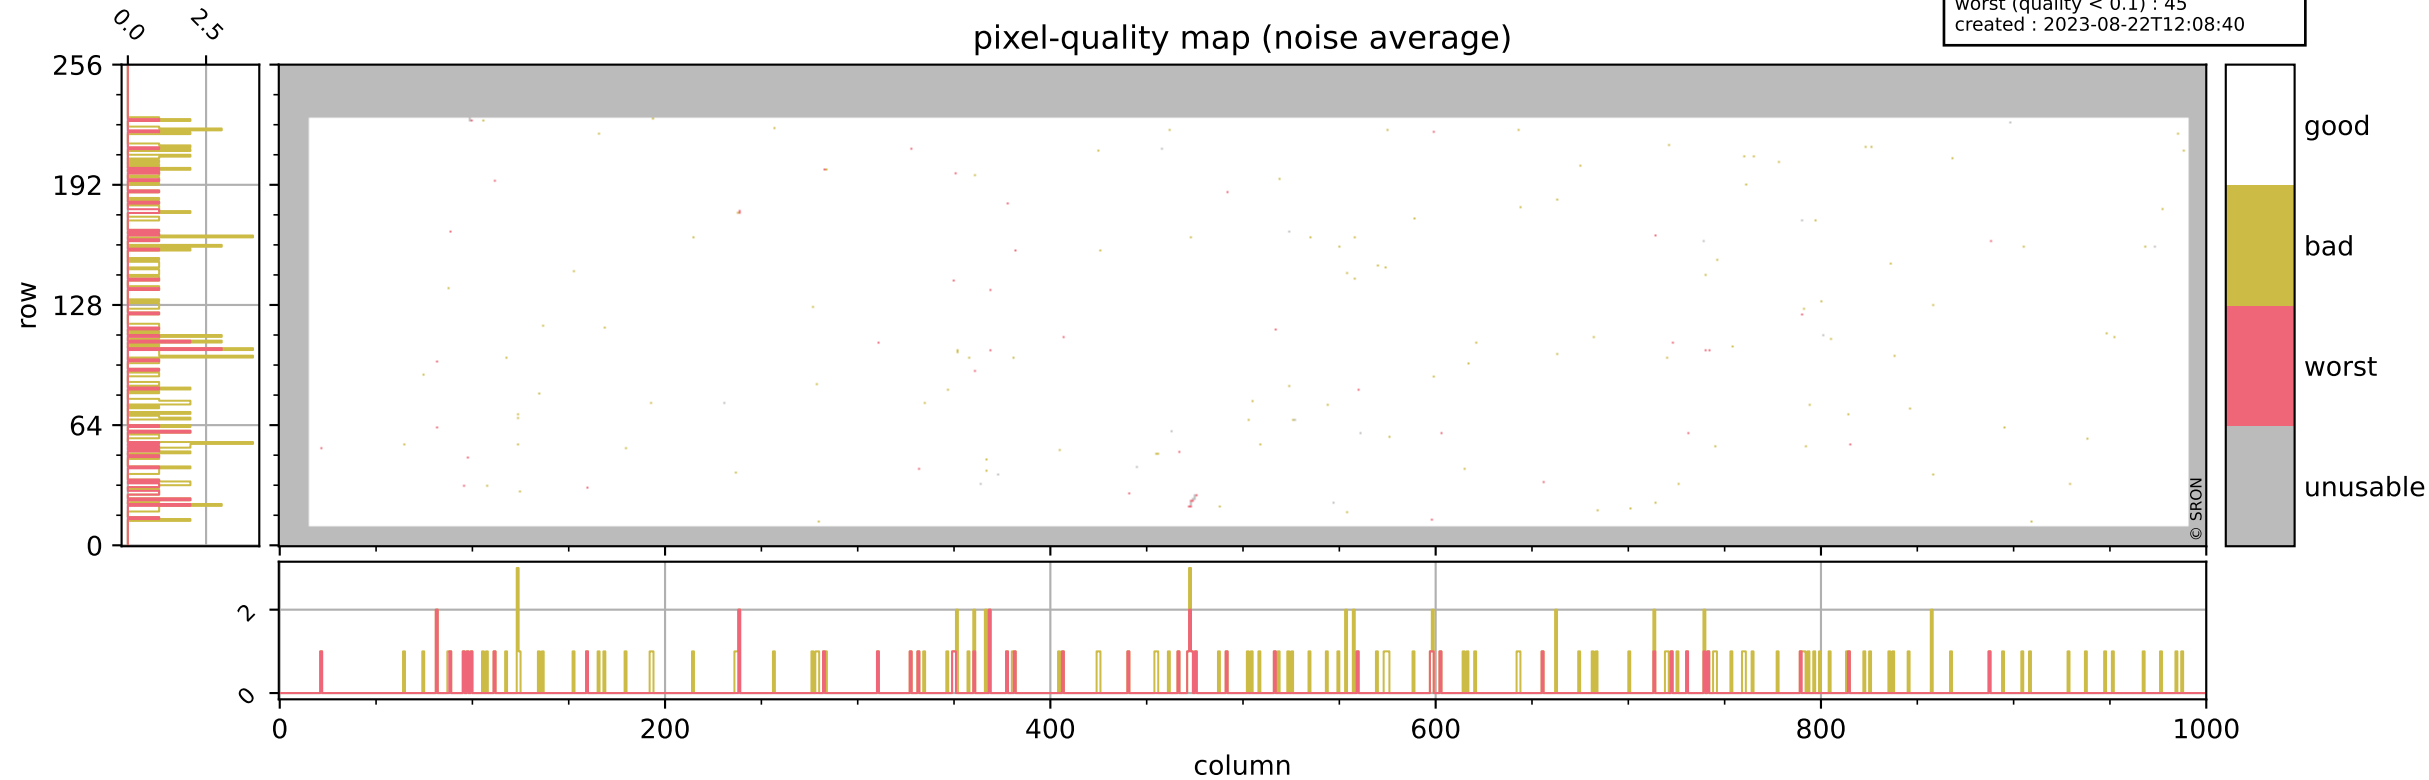

Tropomi SWIR pixel quality (beta nominal)

orbits : 20 in [20512, 20557]
coverage : 2021-09-28 / 2021-10-01
bad (quality < 0.8) : 2388
worst (quality < 0.1) : 282
created : 2023-08-22T12:08:40

pixel-quality map

Tropomi SWIR pixel quality (beta nominal)

orbits : 20 in [20512, 20557]
coverage : 2021-09-28 / 2021-10-01
bad (quality < 0.8) : 293
worst (quality < 0.1) : 117
created : 2023-08-22T12:08:40

Tropomi SWIR pixel quality (beta nominal)

orbits : 20 in [20512, 20557]
coverage : 2021-09-28 / 2021-10-01
bad (quality < 0.8) : 156
worst (quality < 0.1) : 45
created : 2023-08-22T12:08:40

Tropomi SWIR pixel quality (beta nominal)

orbits : 20 in [20512, 20557]
coverage : 2021-09-28 / 2021-10-01
bad (quality < 0.8) : 1075
worst (quality < 0.1) : 107
created : 2023-08-22T12:08:41

Tropomi SWIR pixel quality (beta nominal)

orbits : 20 in [20512, 20557]
coverage : 2021-09-28 / 2021-10-01
to good : 867
good to bad : 886
to worst : 96
created : 2023-08-22T12:08:41

total quality compared with SWIR pixel-quality CKD