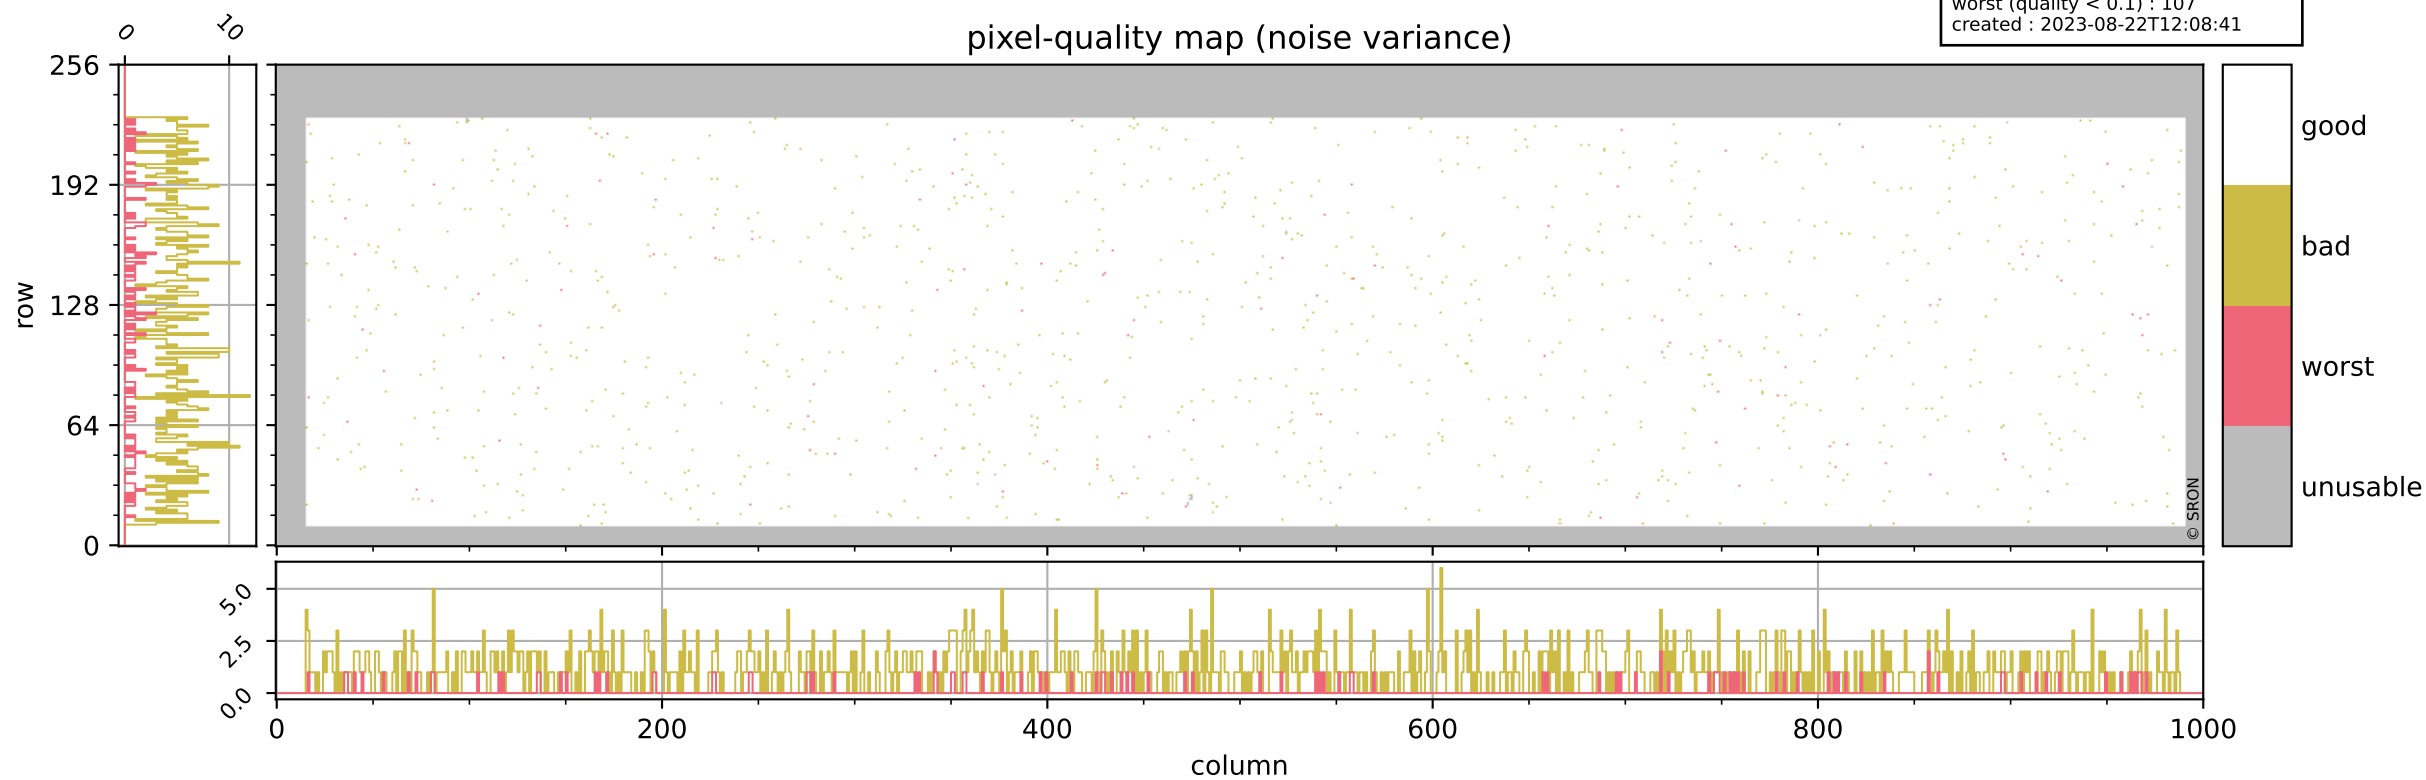

Tropomi SWIR pixel quality (beta nominal)

orbits : 20 in [20512, 20557]
coverage : 2021-09-28 / 2021-10-01
bad (quality < 0.8) : 2388
worst (quality < 0.1) : 282
created : 2023-08-22T12:08:40

pixel-quality map

Tropomi SWIR pixel quality (beta nominal)

orbits : 20 in [20512, 20557]
coverage : 2021-09-28 / 2021-10-01
bad (quality < 0.8) : 293
worst (quality < 0.1) : 117
created : 2023-08-22T12:08:40

Tropomi SWIR pixel quality (beta nominal)

orbits : 20 in [20512, 20557]
coverage : 2021-09-28 / 2021-10-01
bad (quality < 0.8) : 156
worst (quality < 0.1) : 45
created : 2023-08-22T12:08:40

Tropomi SWIR pixel quality (beta nominal)

orbits : 20 in [20512, 20557]
coverage : 2021-09-28 / 2021-10-01
bad (quality < 0.8) : 1075
worst (quality < 0.1) : 107
created : 2023-08-22T12:08:41

Tropomi SWIR pixel quality (beta nominal)

orbits : 20 in [20512, 20557]
coverage : 2021-09-28 / 2021-10-01
to good : 867
good to bad : 886
to worst : 96
created : 2023-08-22T12:08:41

total quality compared with SWIR pixel-quality CKD