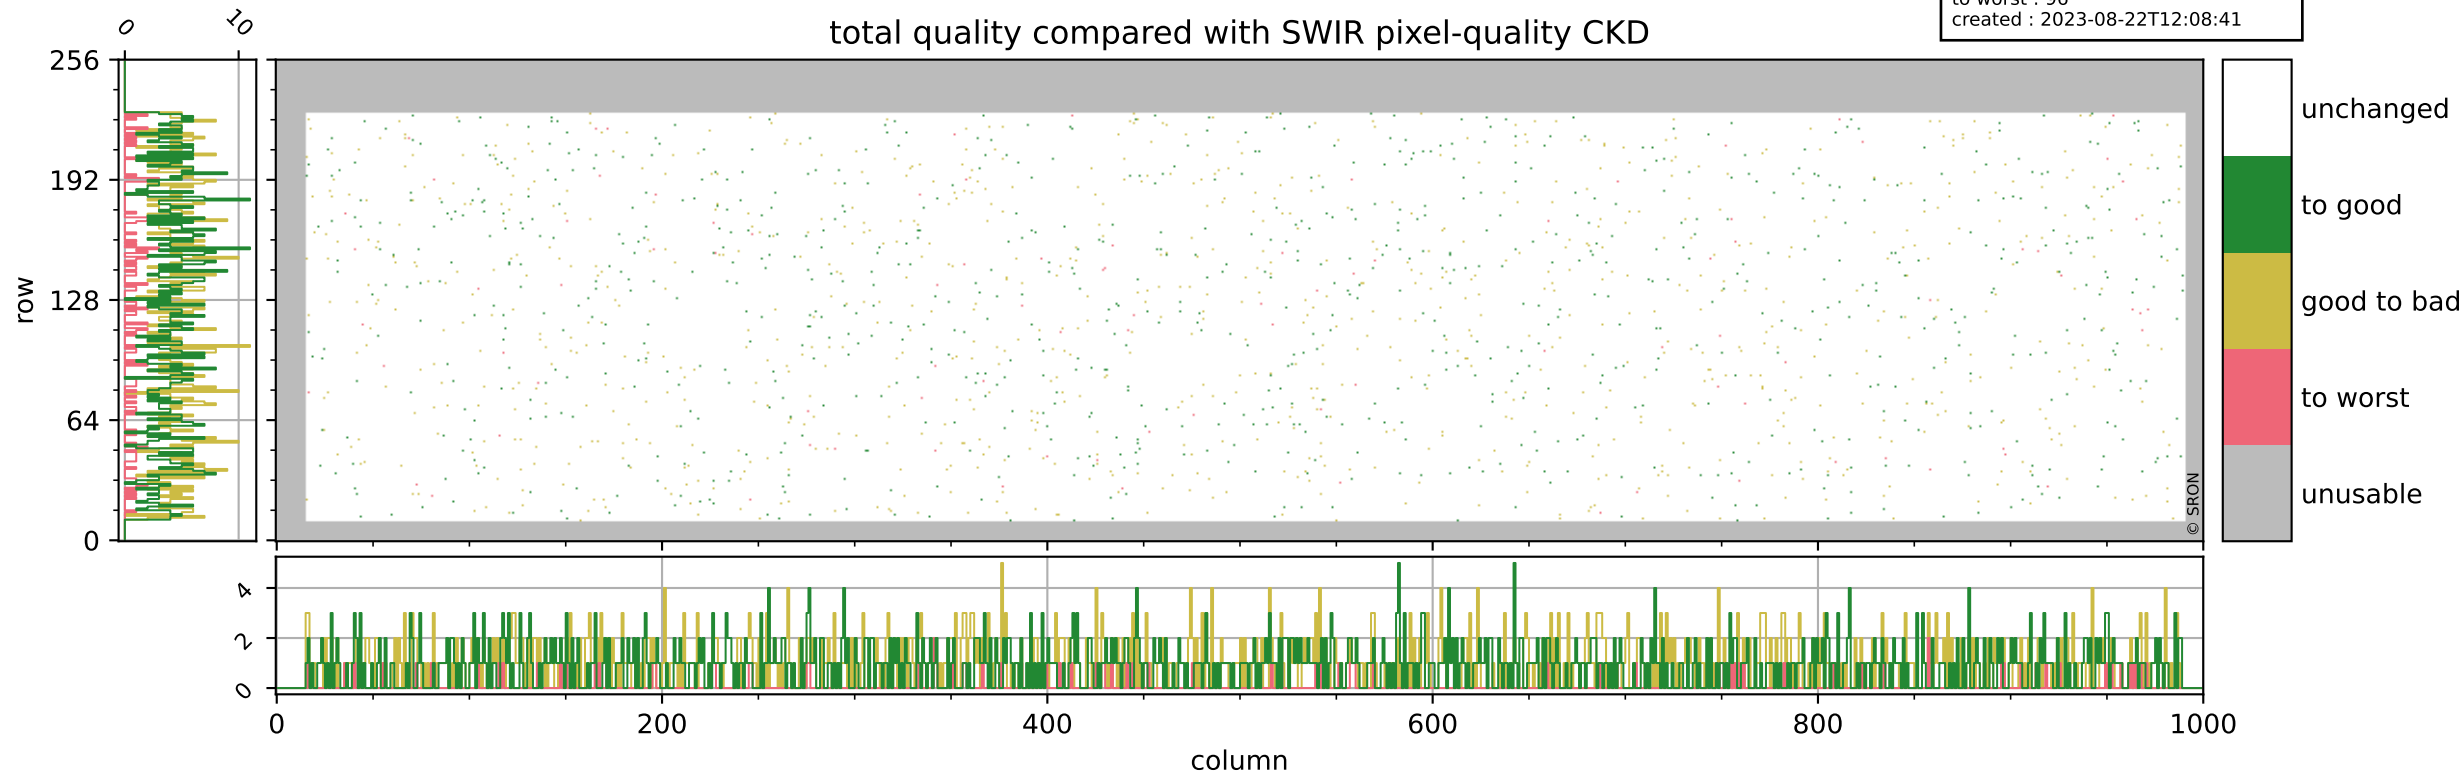

Tropomi SWIR pixel quality (beta nominal)

orbits : 20 in [20512, 20557]
coverage : 2021-09-28 / 2021-10-01
bad (quality < 0.8) : 293
worst (quality < 0.1) : 117
created : 2023-08-22T12:08:40

Tropomi SWIR pixel quality (beta nominal)

orbits : 20 in [20512, 20557]
coverage : 2021-09-28 / 2021-10-01
bad (quality < 0.8) : 156
worst (quality < 0.1) : 45
created : 2023-08-22T12:08:40

Tropomi SWIR pixel quality (beta nominal)

orbits : 20 in [20512, 20557]
coverage : 2021-09-28 / 2021-10-01
bad (quality < 0.8) : 1075
worst (quality < 0.1) : 107
created : 2023-08-22T12:08:41

Tropomi SWIR pixel quality (beta nominal)

orbits : 20 in [20512, 20557]
coverage : 2021-09-28 / 2021-10-01
to good : 867
good to bad : 886
to worst : 96
created : 2023-08-22T12:08:41

total quality compared with SWIR pixel-quality CKD

Tropomi SWIR pixel quality (beta nominal)

orbits : 20 in [20512, 20557]
coverage : 2021-09-28 / 2021-10-01
created : 2023-08-22T12:08:41

Histograms of pixel-quality

Tropomi SWIR pixel quality (beta nominal) ground-tracks of Sentinel-5P