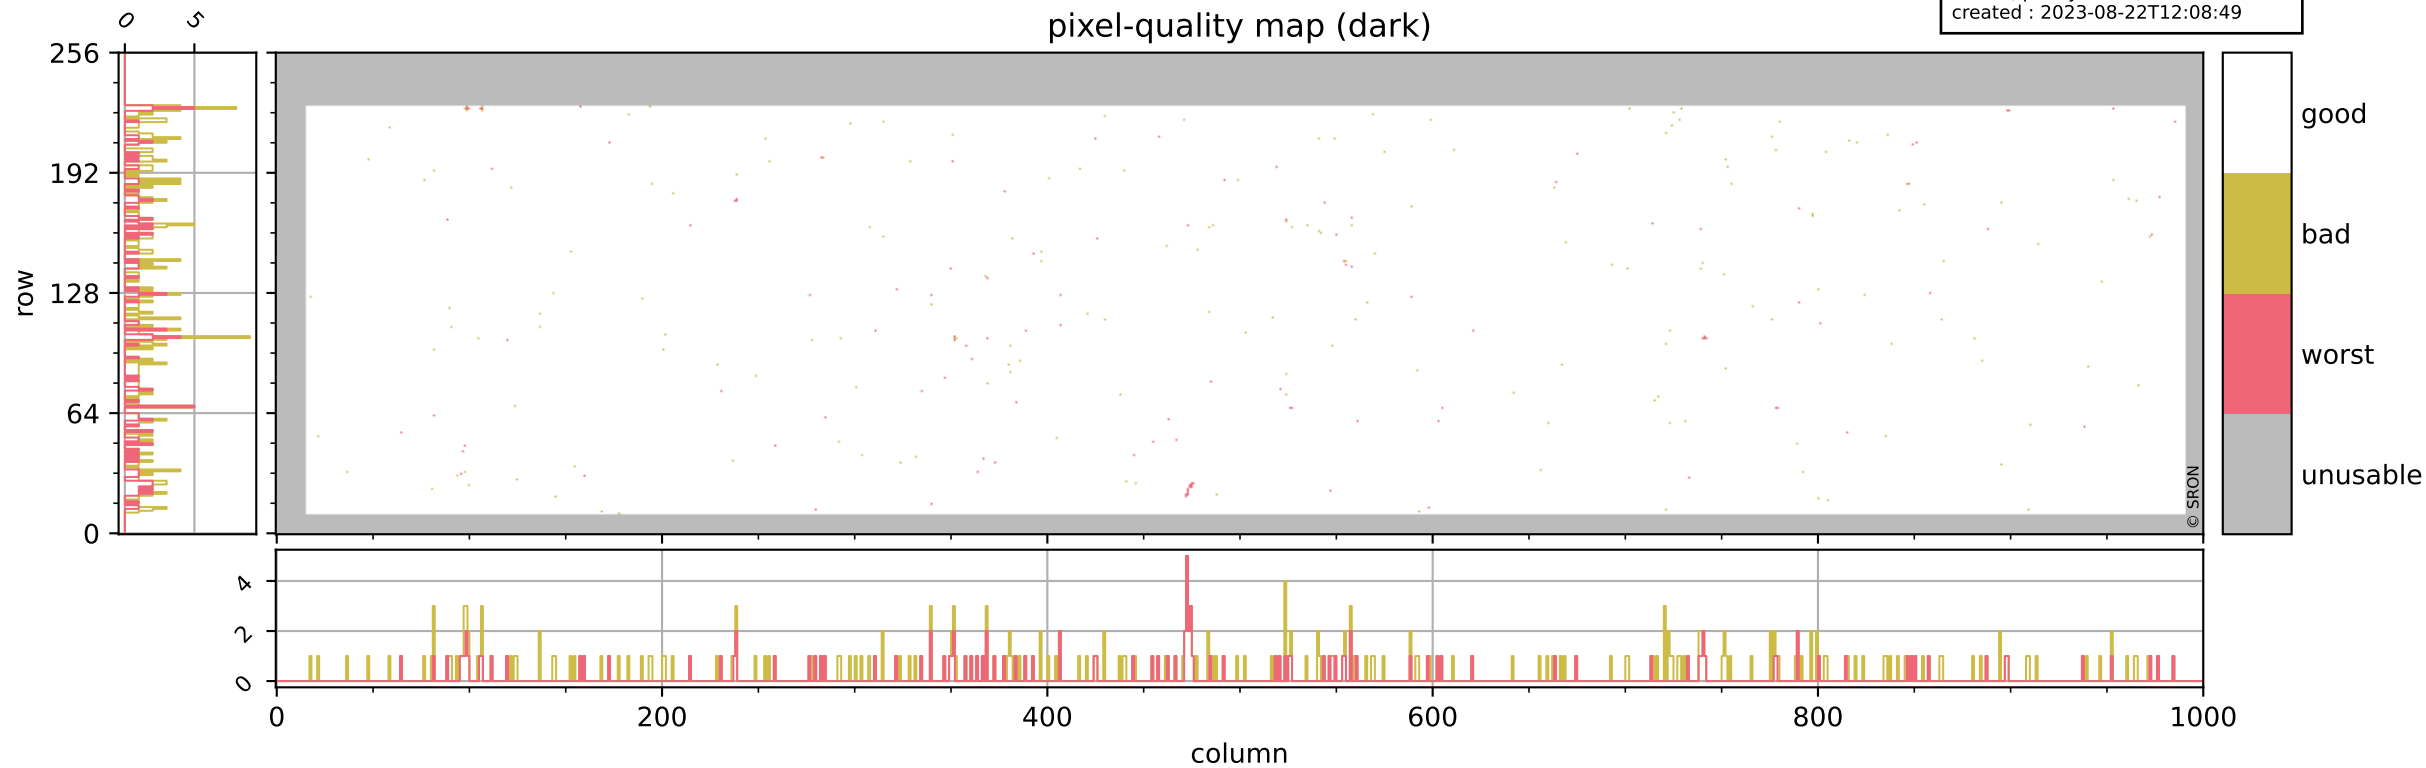

Tropomi SWIR pixel quality (beta nominal)

orbits : 18 in [20647, 20692]
coverage : 2021-10-07 / 2021-10-10
bad (quality < 0.8) : 2325
worst (quality < 0.1) : 291
created : 2023-08-22T12:08:48

Tropomi SWIR pixel quality (beta nominal)

orbits : 18 in [20647, 20692]
coverage : 2021-10-07 / 2021-10-10
bad (quality < 0.8) : 293
worst (quality < 0.1) : 116
created : 2023-08-22T12:08:49

Tropomi SWIR pixel quality (beta nominal)

orbits : 18 in [20647, 20692]
coverage : 2021-10-07 / 2021-10-10
bad (quality < 0.8) : 148
worst (quality < 0.1) : 44
created : 2023-08-22T12:08:49

Tropomi SWIR pixel quality (beta nominal)

orbits : 18 in [20647, 20692]
coverage : 2021-10-07 / 2021-10-10
bad (quality < 0.8) : 1014
worst (quality < 0.1) : 120
created : 2023-08-22T12:08:49

Tropomi SWIR pixel quality (beta nominal)

orbits : 18 in [20647, 20692]
coverage : 2021-10-07 / 2021-10-10
to good : 860
good to bad : 807
to worst : 105
created : 2023-08-22T12:08:49

total quality compared with SWIR pixel-quality CKD

Tropomi SWIR pixel quality (beta nominal)