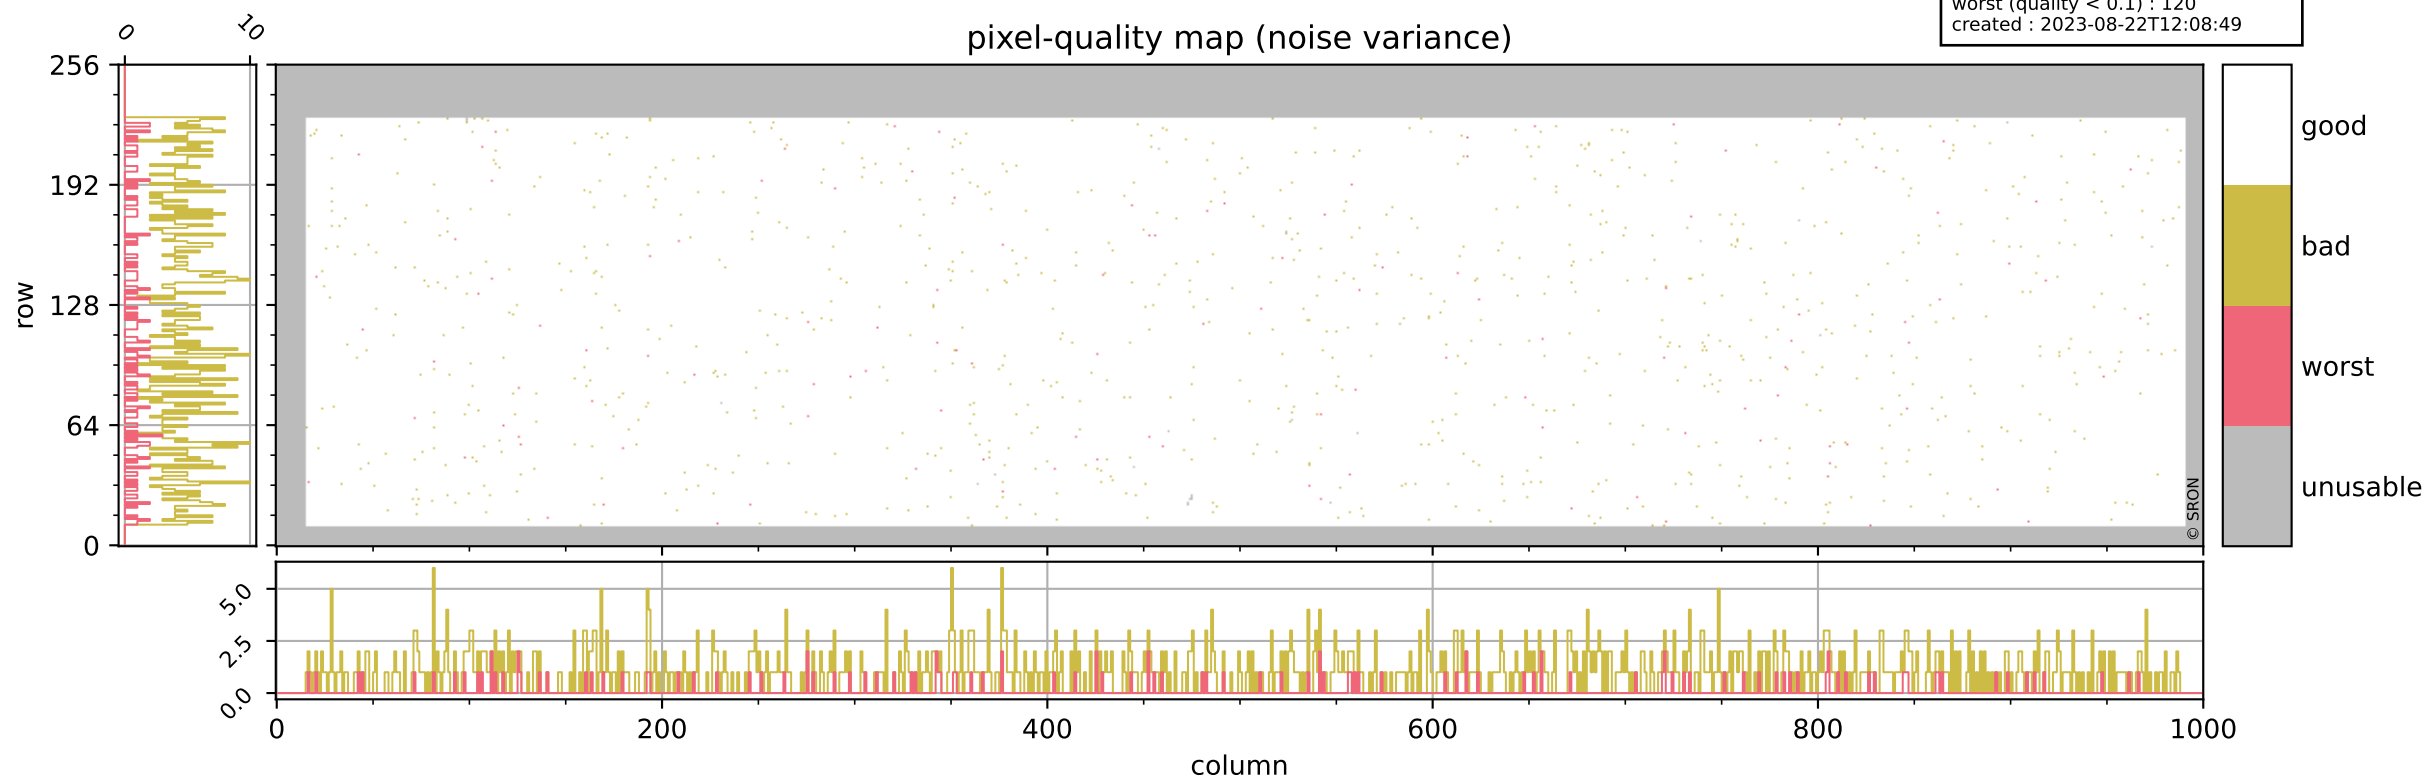

orbits : 18 in [20647, 20692]
coverage : 2021-10-07 / 2021-10-10
bad (quality < 0.8) : 293
worst (quality < 0.1) : 116
created : 2023-08-22T12:08:49

Tropomi SWIR pixel quality (beta nominal)

orbits : 18 in [20647, 20692]
coverage : 2021-10-07 / 2021-10-10
bad (quality < 0.8) : 148
worst (quality < 0.1) : 44
created : 2023-08-22T12:08:49

Tropomi SWIR pixel quality (beta nominal)

orbits : 18 in [20647, 20692]
coverage : 2021-10-07 / 2021-10-10
bad (quality < 0.8) : 1014
worst (quality < 0.1) : 120
created : 2023-08-22T12:08:49

Tropomi SWIR pixel quality (beta nominal)

orbits : 18 in [20647, 20692]
coverage : 2021-10-07 / 2021-10-10
to good : 860
good to bad : 807
to worst : 105
created : 2023-08-22T12:08:49

total quality compared with SWIR pixel-quality CKD

Tropomi SWIR pixel quality (beta nominal)

orbits : 18 in [20647, 20692]
coverage : 2021-10-07 / 2021-10-10
created : 2023-08-22T12:08:50

Histograms of pixel-quality

Tropomi SWIR pixel quality (beta nominal) ground-tracks of Sentinel-5P

orbits : 18 in [20647, 20692]
coverage : 2021-10-07 / 2021-10-10
created : 2023-08-22T12:08:50