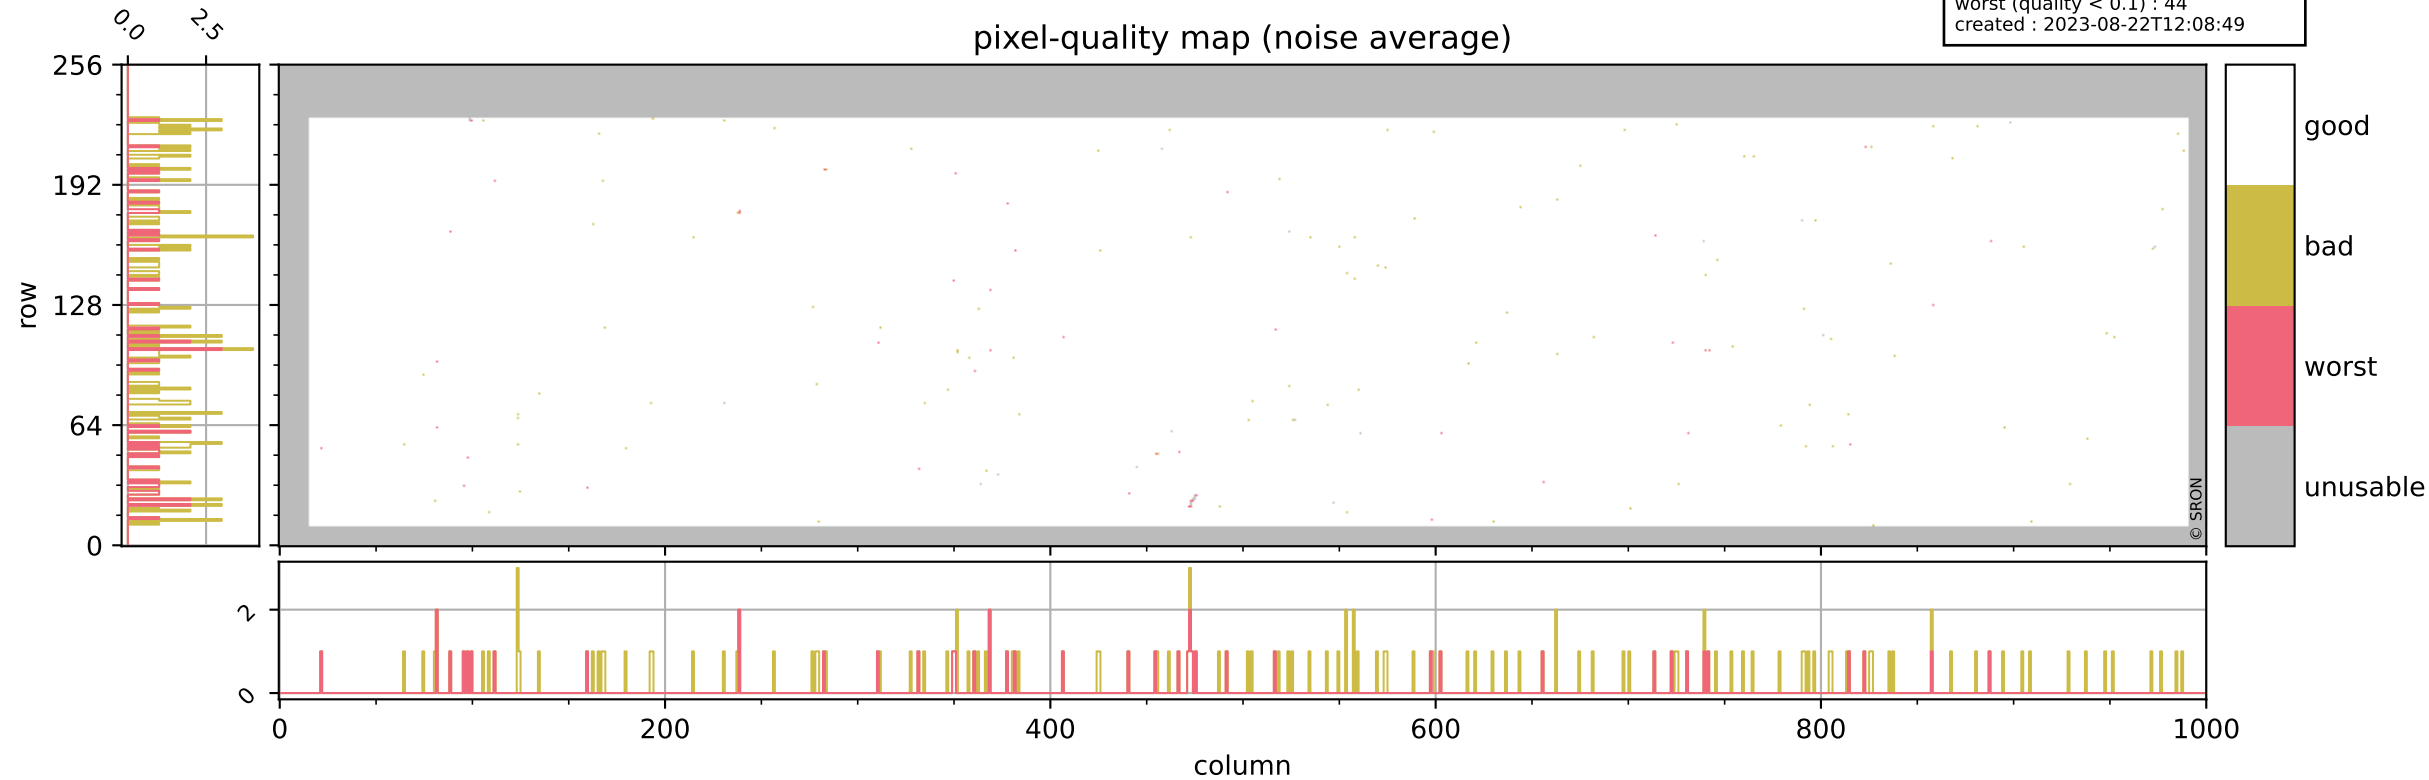

Tropomi SWIR pixel quality (beta nominal)

orbits : 18 in [20647, 20692]
coverage : 2021-10-07 / 2021-10-10
bad (quality < 0.8) : 2325
worst (quality < 0.1) : 291
created : 2023-08-22T12:08:48

Tropomi SWIR pixel quality (beta nominal)

orbits : 18 in [20647, 20692]
coverage : 2021-10-07 / 2021-10-10
bad (quality < 0.8) : 293
worst (quality < 0.1) : 116
created : 2023-08-22T12:08:49

Tropomi SWIR pixel quality (beta nominal)

orbits : 18 in [20647, 20692]
coverage : 2021-10-07 / 2021-10-10
bad (quality < 0.8) : 148
worst (quality < 0.1) : 44
created : 2023-08-22T12:08:49

Tropomi SWIR pixel quality (beta nominal)

orbits : 18 in [20647, 20692]
coverage : 2021-10-07 / 2021-10-10
bad (quality < 0.8) : 1014
worst (quality < 0.1) : 120
created : 2023-08-22T12:08:49

Tropomi SWIR pixel quality (beta nominal)

orbits : 18 in [20647, 20692]
coverage : 2021-10-07 / 2021-10-10
created : 2023-08-22T12:08:50

Histograms of pixel-quality

Tropomi SWIR pixel quality (beta nominal) ground-tracks of Sentinel-5P

orbits : 18 in [20647, 20692]
coverage : 2021-10-07 / 2021-10-10
created : 2023-08-22T12:08:50