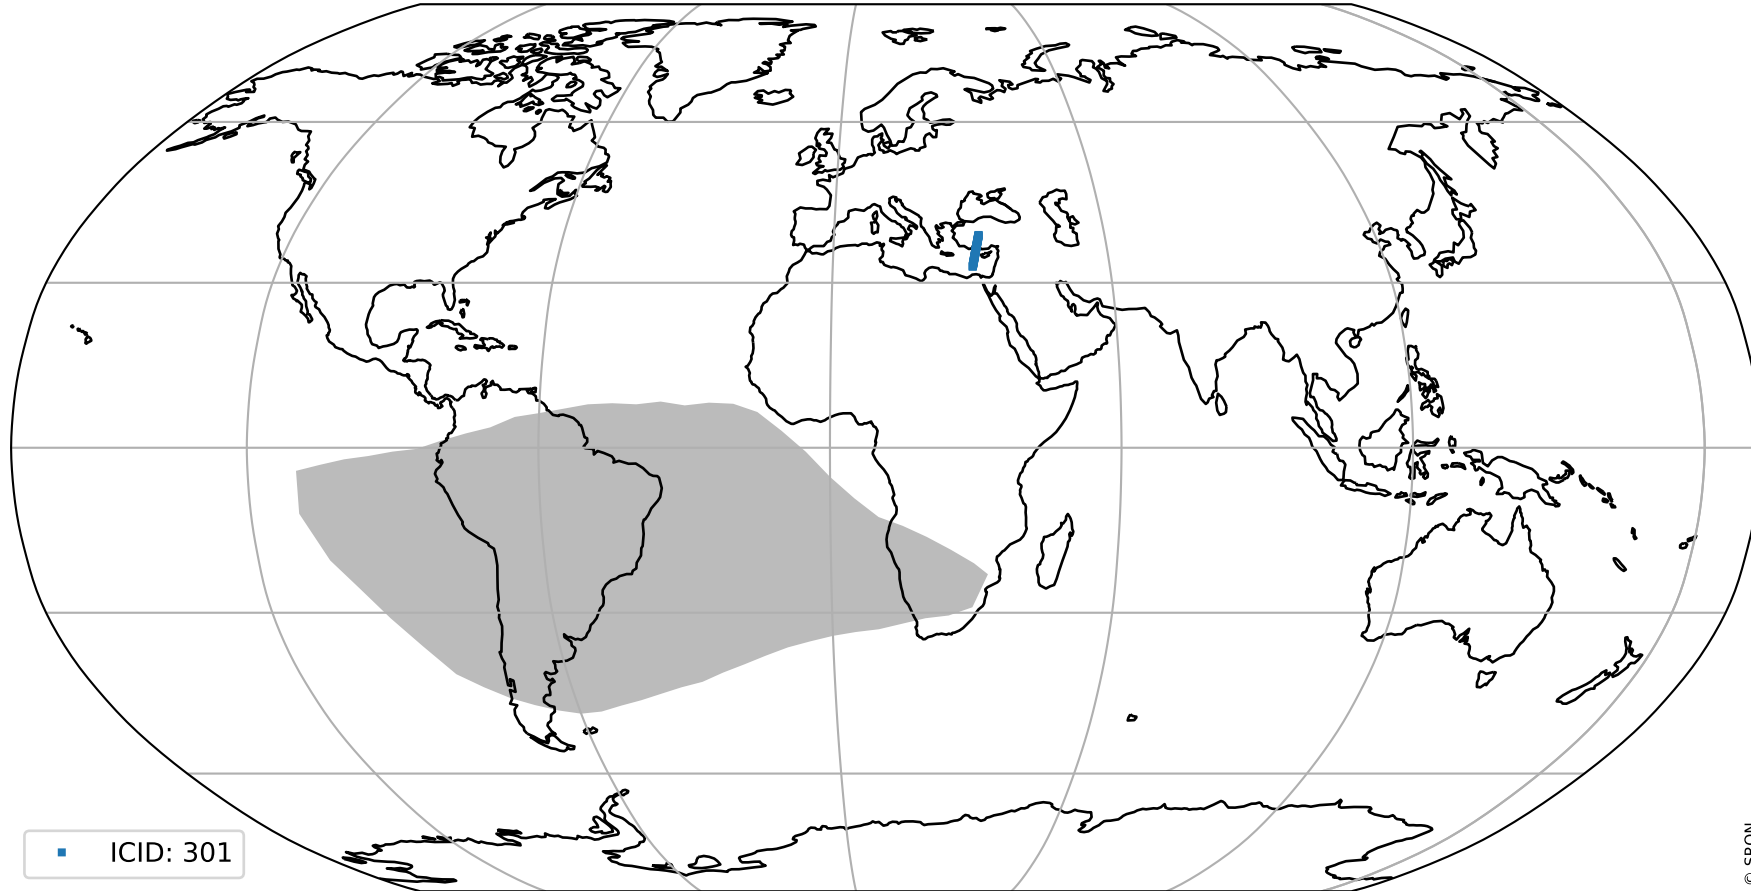

Tropomi SWIR pixel quality (beta nominal)

orbits : 18 in [20647, 20692]
coverage : 2021-10-07 / 2021-10-10
bad (quality < 0.8) : 1014
worst (quality < 0.1) : 120
created : 2023-08-22T12:08:49

Tropomi SWIR pixel quality (beta nominal)

orbits : 18 in [20647, 20692]
coverage : 2021-10-07 / 2021-10-10
to good : 860
good to bad : 807
to worst : 105
created : 2023-08-22T12:08:49

total quality compared with SWIR pixel-quality CKD

Tropomi SWIR pixel quality (beta nominal)

orbits : 18 in [20647, 20692]
coverage : 2021-10-07 / 2021-10-10
created : 2023-08-22T12:08:50

Histograms of pixel-quality

Tropomi SWIR pixel quality (beta nominal) ground-tracks of Sentinel-5P

orbits : 18 in [20647, 20692]
coverage : 2021-10-07 / 2021-10-10
created : 2023-08-22T12:08:50