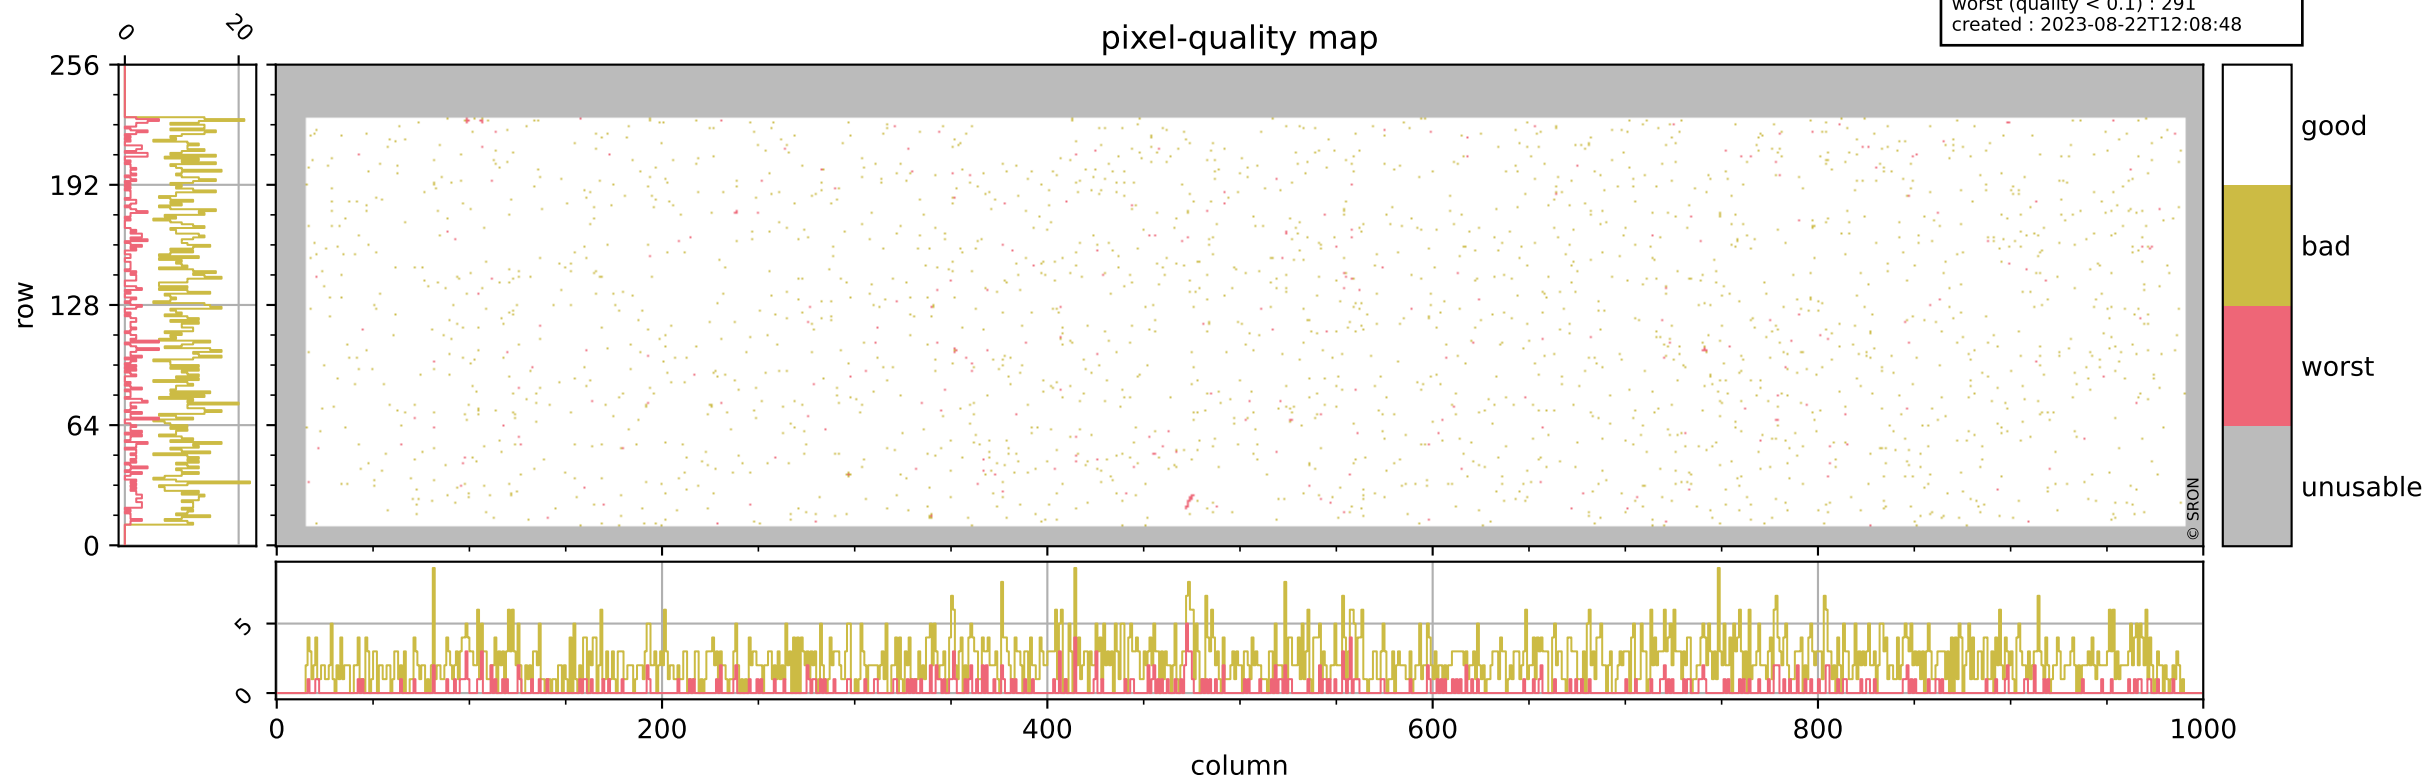

Tropomi SWIR pixel quality (beta nominal)

orbits : 18 in [20647, 20692]
coverage : 2021-10-07 / 2021-10-10
bad (quality < 0.8) : 2325
worst (quality < 0.1) : 291
created : 2023-08-22T12:08:48

Tropomi SWIR pixel quality (beta nominal)

orbits : 18 in [20647, 20692]
coverage : 2021-10-07 / 2021-10-10
bad (quality < 0.8) : 293
worst (quality < 0.1) : 116
created : 2023-08-22T12:08:49

Tropomi SWIR pixel quality (beta nominal)

orbits : 18 in [20647, 20692]
coverage : 2021-10-07 / 2021-10-10
bad (quality < 0.8) : 148
worst (quality < 0.1) : 44
created : 2023-08-22T12:08:49

Tropomi SWIR pixel quality (beta nominal)

orbits : 18 in [20647, 20692]
coverage : 2021-10-07 / 2021-10-10
bad (quality < 0.8) : 1014
worst (quality < 0.1) : 120
created : 2023-08-22T12:08:49

Tropomi SWIR pixel quality (beta nominal)

orbits : 18 in [20647, 20692]
coverage : 2021-10-07 / 2021-10-10
to good : 860
good to bad : 807
to worst : 105
created : 2023-08-22T12:08:49

total quality compared with SWIR pixel-quality CKD

Tropomi SWIR pixel quality (beta nominal)