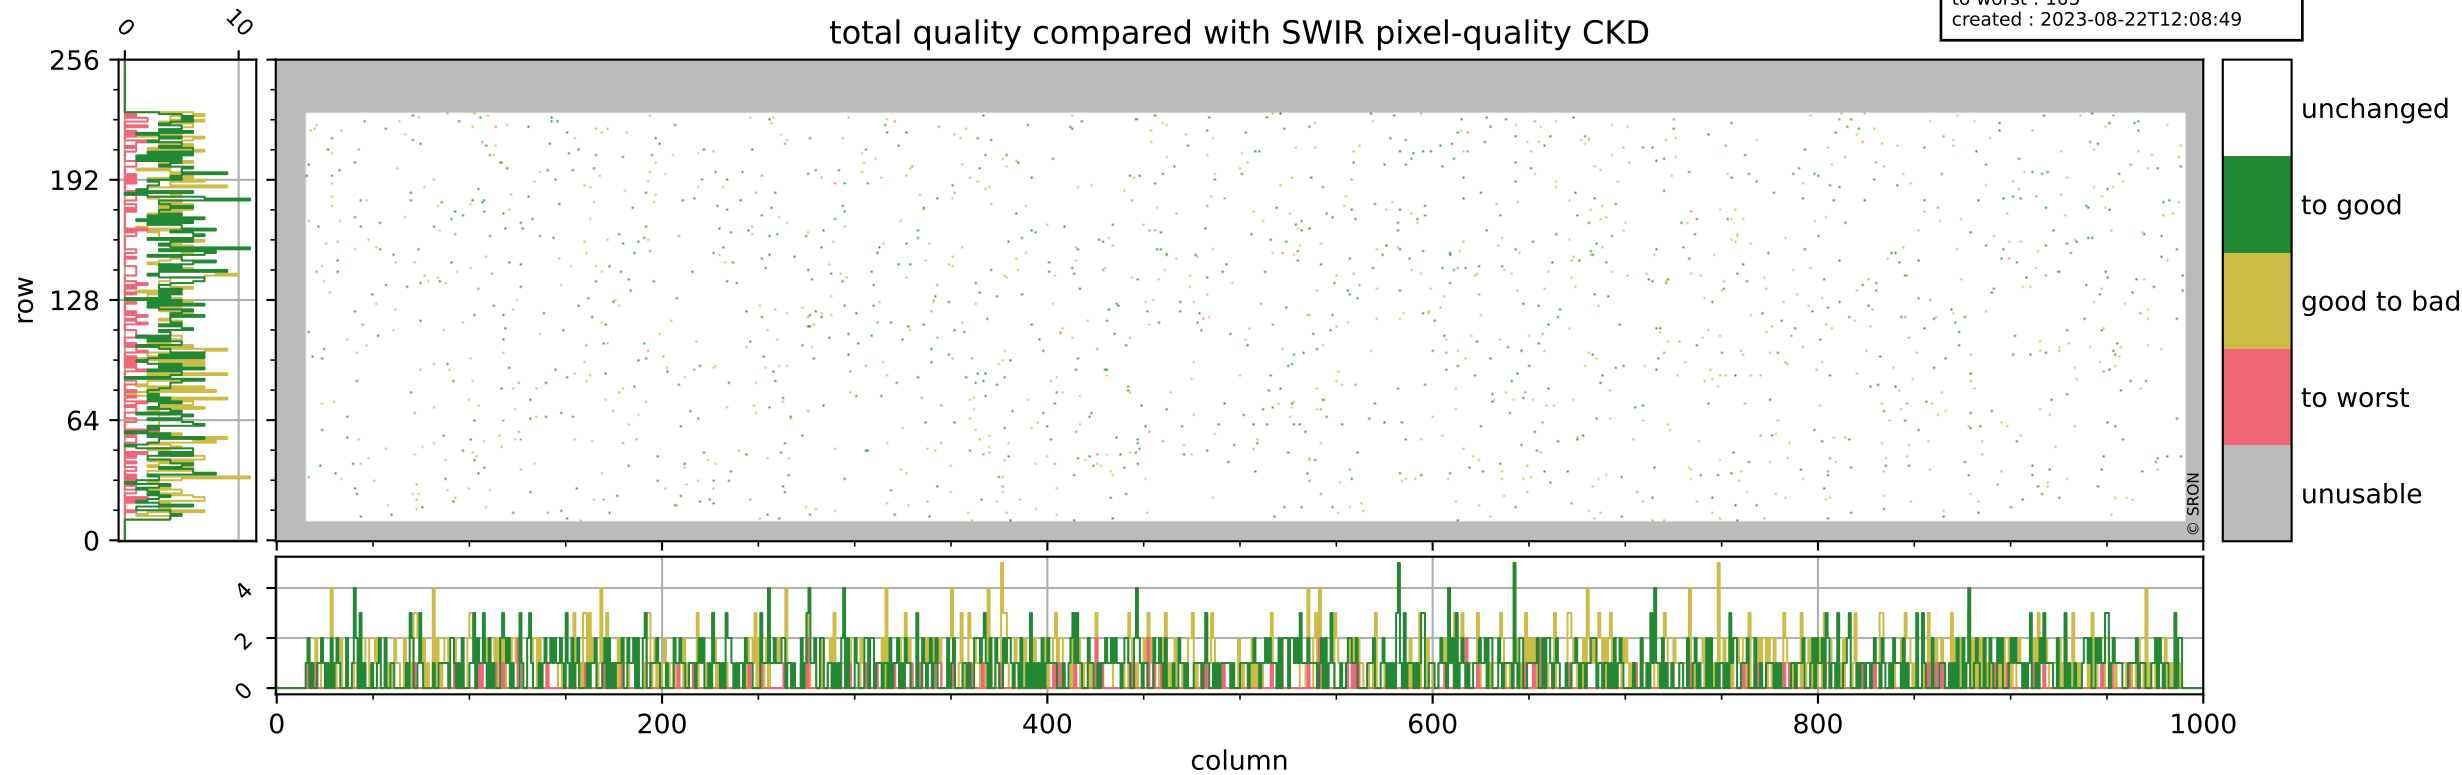

orbits : 18 in [20647, 20692]
coverage : 2021-10-07 / 2021-10-10
bad (quality < 0.8) : 293
worst (quality < 0.1) : 116
created : 2023-08-22T12:08:49

Tropomi SWIR pixel quality (beta nominal)

orbits : 18 in [20647, 20692]
coverage : 2021-10-07 / 2021-10-10
bad (quality < 0.8) : 148
worst (quality < 0.1) : 44
created : 2023-08-22T12:08:49

Tropomi SWIR pixel quality (beta nominal)

orbits : 18 in [20647, 20692]
coverage : 2021-10-07 / 2021-10-10
bad (quality < 0.8) : 1014
worst (quality < 0.1) : 120
created : 2023-08-22T12:08:49

Tropomi SWIR pixel quality (beta nominal)

orbits : 18 in [20647, 20692]
coverage : 2021-10-07 / 2021-10-10
to good : 860
good to bad : 807
to worst : 105
created : 2023-08-22T12:08:49

total quality compared with SWIR pixel-quality CKD

Tropomi SWIR pixel quality (beta nominal)

orbits : 18 in [20647, 20692]
coverage : 2021-10-07 / 2021-10-10
created : 2023-08-22T12:08:50

Histograms of pixel-quality

Tropomi SWIR pixel quality (beta nominal) ground-tracks of Sentinel-5P

orbits : 18 in [20647, 20692]
coverage : 2021-10-07 / 2021-10-10
created : 2023-08-22T12:08:50