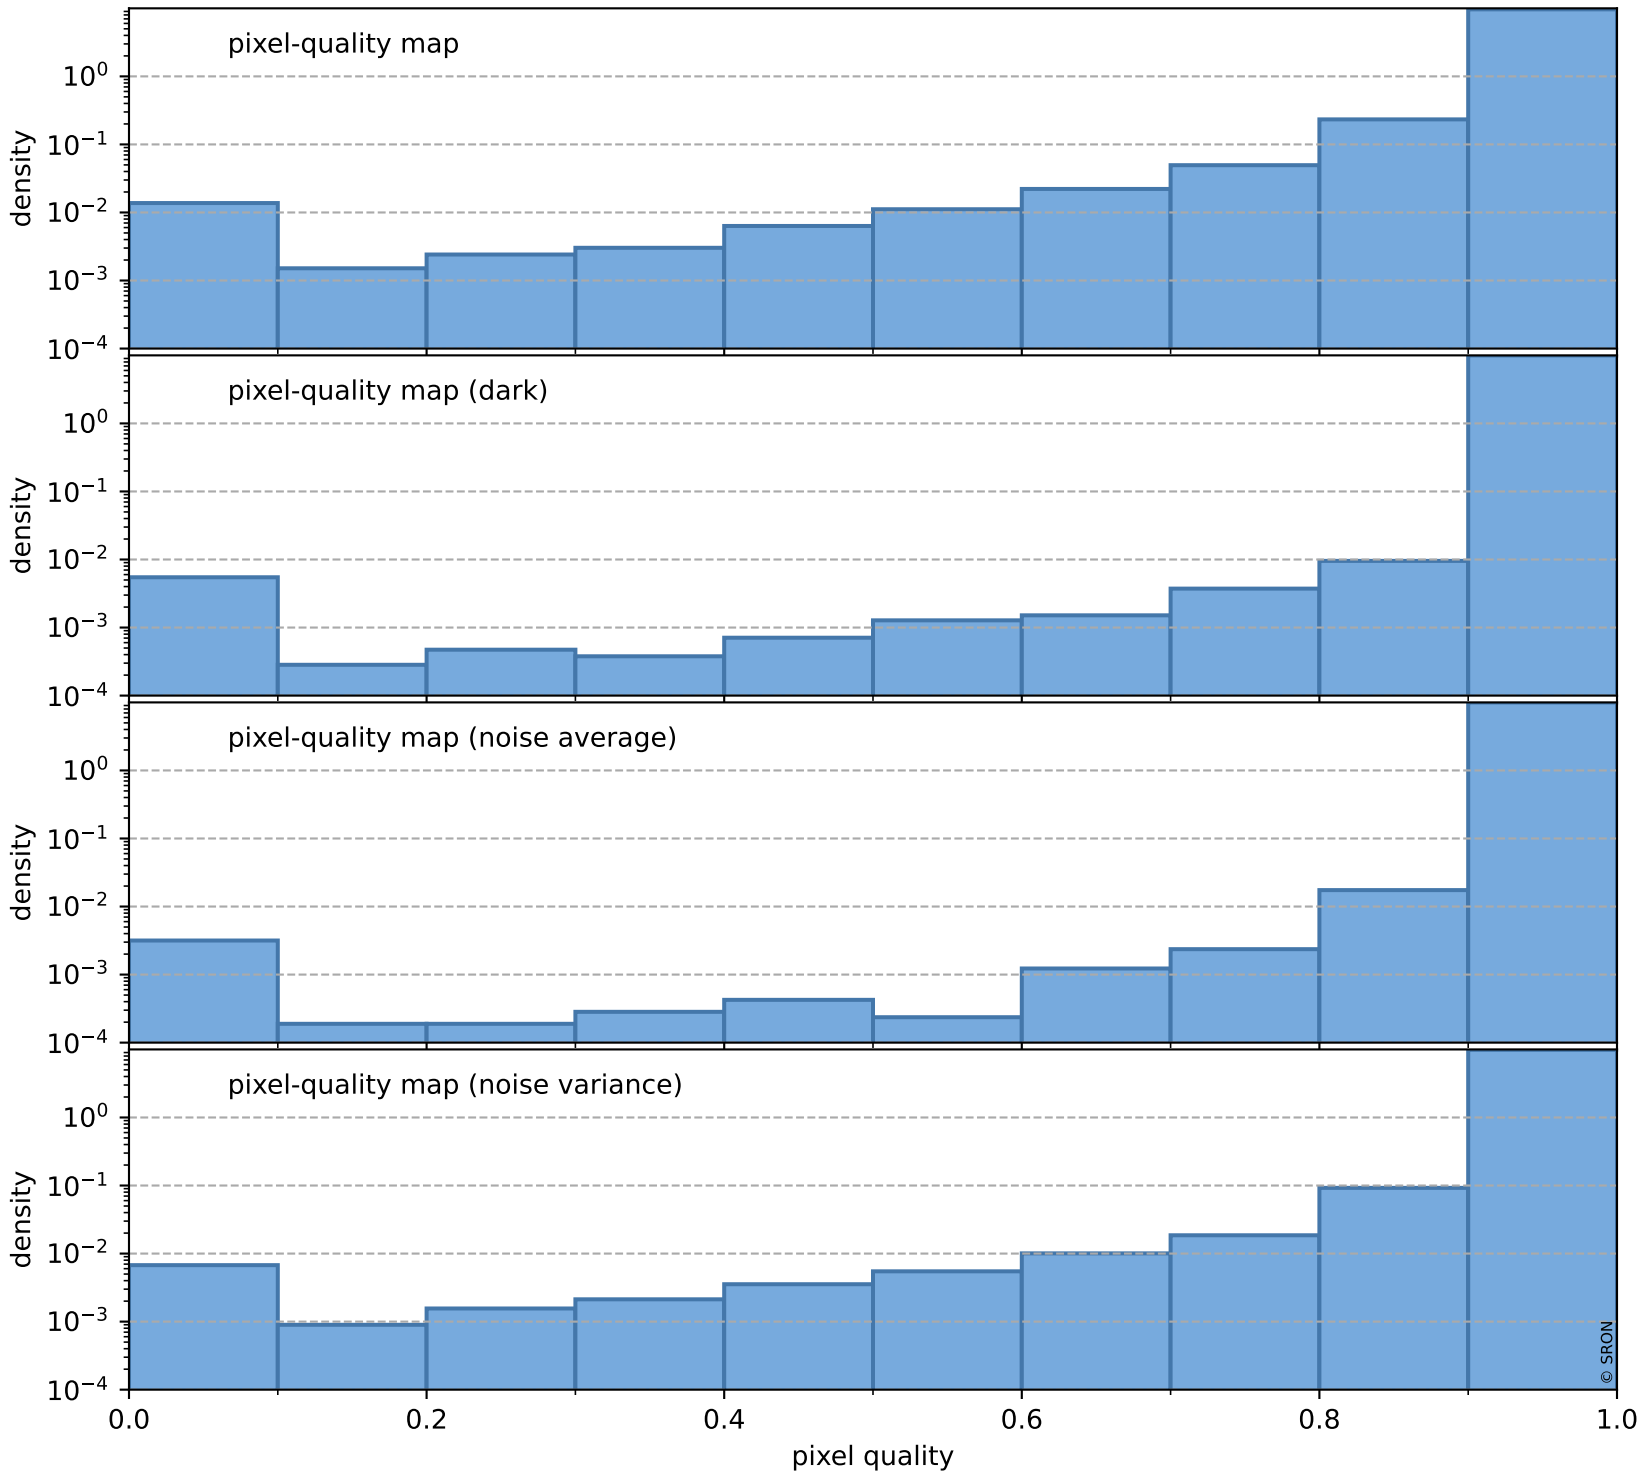

Tropomi SWIR pixel quality (beta nominal)

orbits : 18 in [20647, 20692]
coverage : 2021-10-07 / 2021-10-10
bad (quality < 0.8) : 1014
worst (quality < 0.1) : 120
created : 2023-08-22T12:08:49

Tropomi SWIR pixel quality (beta nominal)

orbits : 18 in [20647, 20692]
coverage : 2021-10-07 / 2021-10-10
to good : 860
good to bad : 807
to worst : 105
created : 2023-08-22T12:08:49

total quality compared with SWIR pixel-quality CKD

Tropomi SWIR pixel quality (beta nominal)

orbits : 18 in [20647, 20692]
coverage : 2021-10-07 / 2021-10-10
created : 2023-08-22T12:08:50

Histograms of pixel-quality

Tropomi SWIR pixel quality (beta nominal) ground-tracks of Sentinel-5P

orbits : 18 in [20647, 20692]
coverage : 2021-10-07 / 2021-10-10
created : 2023-08-22T12:08:50