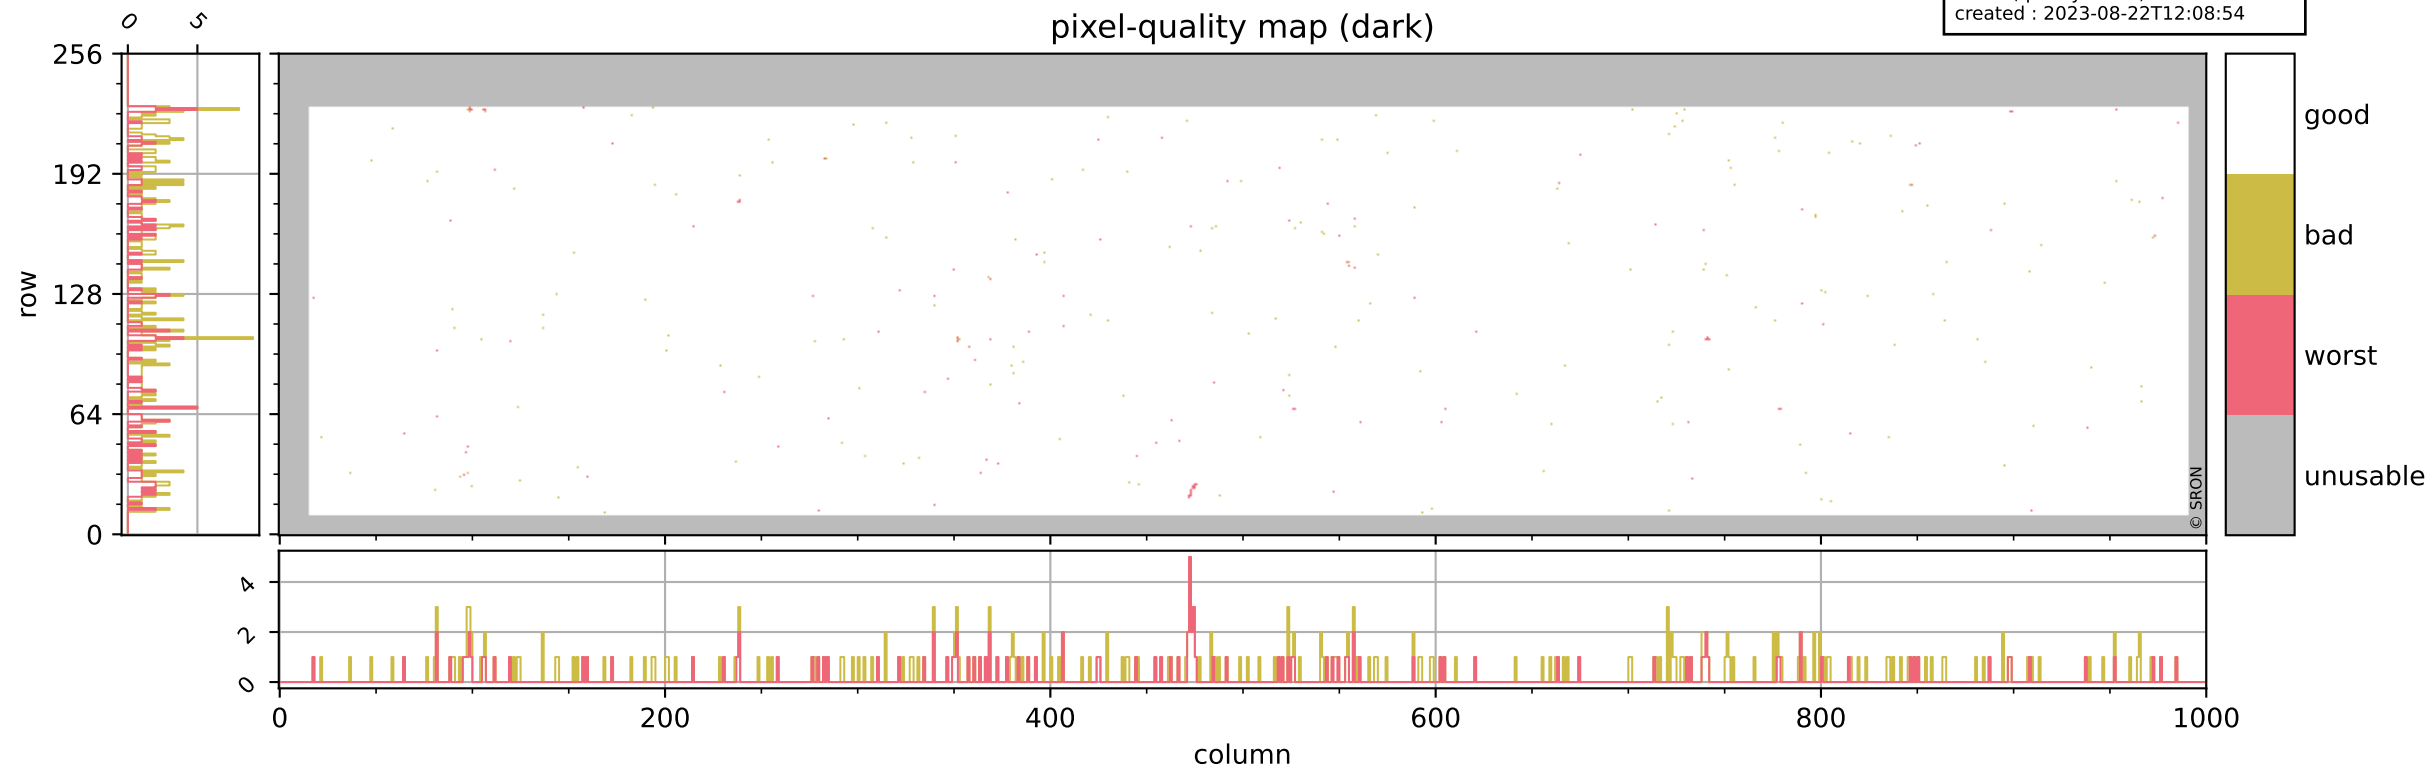

Tropomi SWIR pixel quality (beta nominal)

orbits : 19 in [20737, 20782]
coverage : 2021-10-14 / 2021-10-17
bad (quality < 0.8) : 2364
worst (quality < 0.1) : 291
created : 2023-08-22T12:08:54

pixel-quality map

Tropomi SWIR pixel quality (beta nominal)

orbits : 19 in [20737, 20782]
coverage : 2021-10-14 / 2021-10-17
bad (quality < 0.8) : 294
worst (quality < 0.1) : 118
created : 2023-08-22T12:08:54

Tropomi SWIR pixel quality (beta nominal)

orbits : 19 in [20737, 20782]
coverage : 2021-10-14 / 2021-10-17
bad (quality < 0.8) : 157
worst (quality < 0.1) : 41
created : 2023-08-22T12:08:55

Tropomi SWIR pixel quality (beta nominal)

orbits : 19 in [20737, 20782]
coverage : 2021-10-14 / 2021-10-17
bad (quality < 0.8) : 1039
worst (quality < 0.1) : 124
created : 2023-08-22T12:08:55

Tropomi SWIR pixel quality (beta nominal)

orbits : 19 in [20737, 20782]
coverage : 2021-10-14 / 2021-10-17
to good : 859
good to bad : 849
to worst : 101
created : 2023-08-22T12:08:55

total quality compared with SWIR pixel-quality CKD