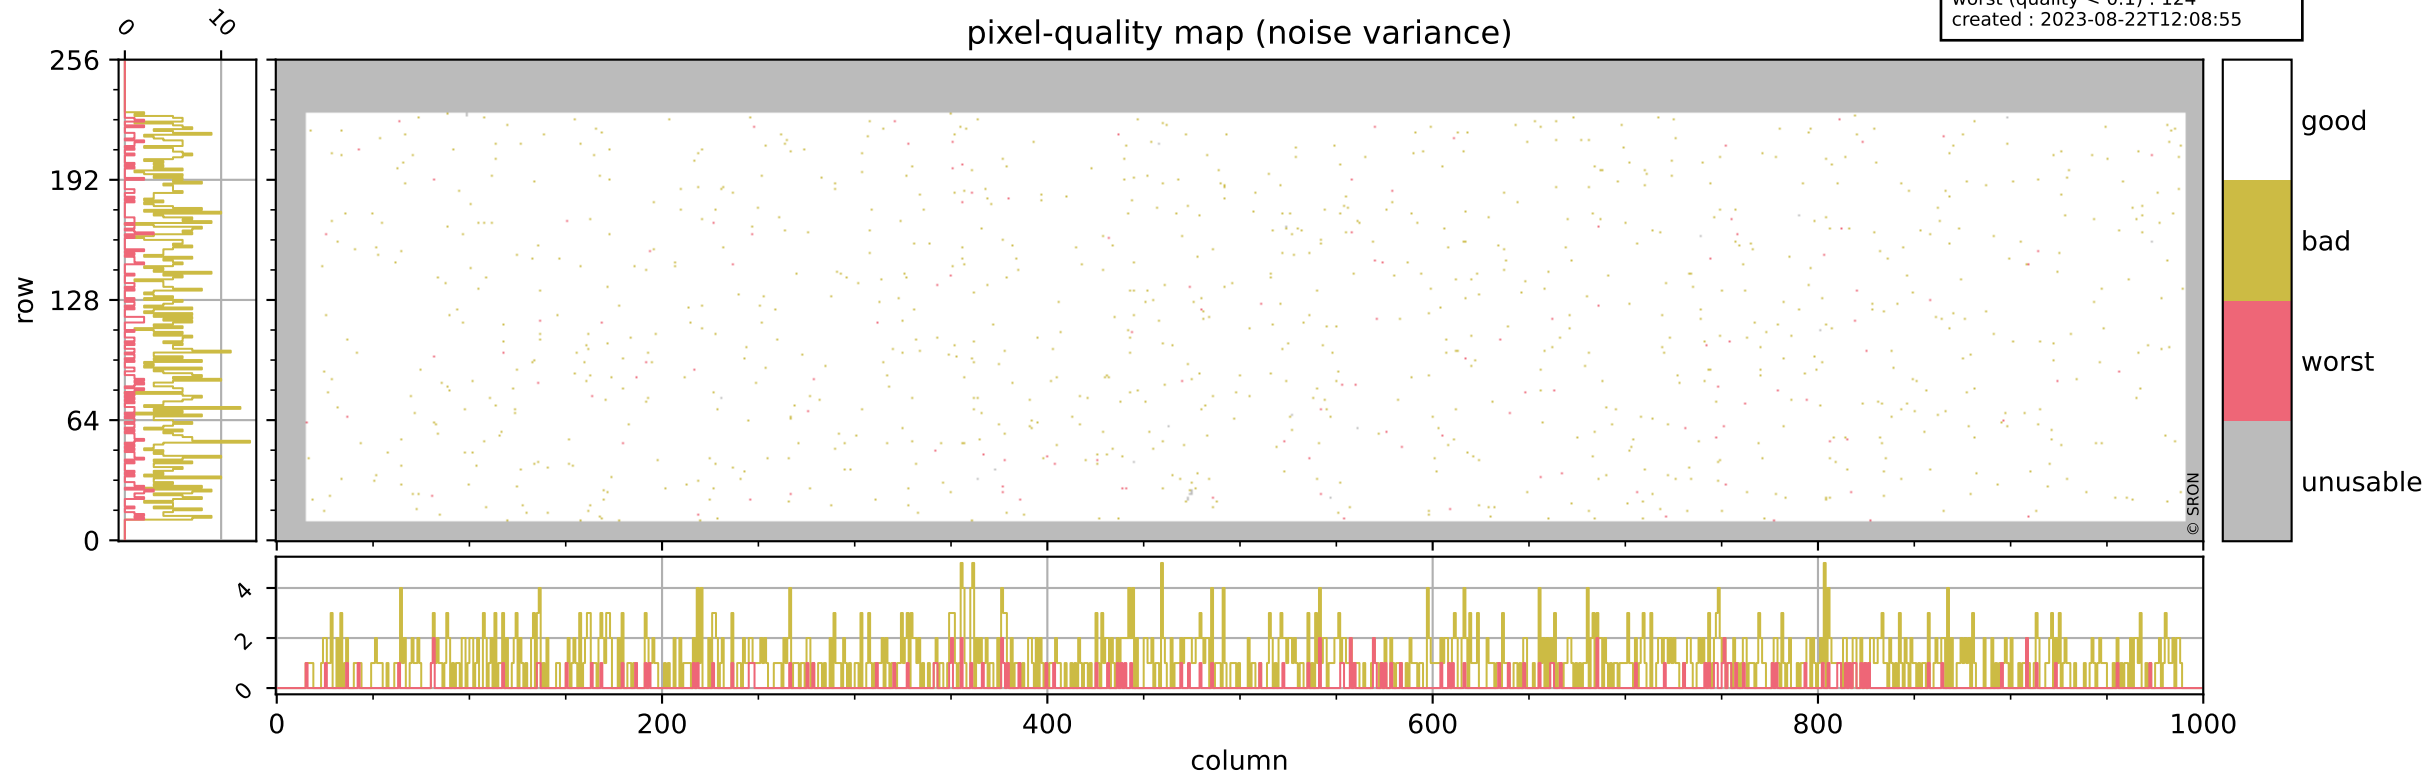

Tropomi SWIR pixel quality (beta nominal)

orbits : 19 in [20737, 20782]
coverage : 2021-10-14 / 2021-10-17
bad (quality < 0.8) : 2364
worst (quality < 0.1) : 291
created : 2023-08-22T12:08:54

pixel-quality map

Tropomi SWIR pixel quality (beta nominal)

orbits : 19 in [20737, 20782]
coverage : 2021-10-14 / 2021-10-17
bad (quality < 0.8) : 294
worst (quality < 0.1) : 118
created : 2023-08-22T12:08:54

Tropomi SWIR pixel quality (beta nominal)

orbits : 19 in [20737, 20782]
coverage : 2021-10-14 / 2021-10-17
bad (quality < 0.8) : 157
worst (quality < 0.1) : 41
created : 2023-08-22T12:08:55

Tropomi SWIR pixel quality (beta nominal)

orbits : 19 in [20737, 20782]
coverage : 2021-10-14 / 2021-10-17
bad (quality < 0.8) : 1039
worst (quality < 0.1) : 124
created : 2023-08-22T12:08:55

Tropomi SWIR pixel quality (beta nominal)

orbits : 19 in [20737, 20782]
coverage : 2021-10-14 / 2021-10-17
to good : 859
good to bad : 849
to worst : 101
created : 2023-08-22T12:08:55

total quality compared with SWIR pixel-quality CKD