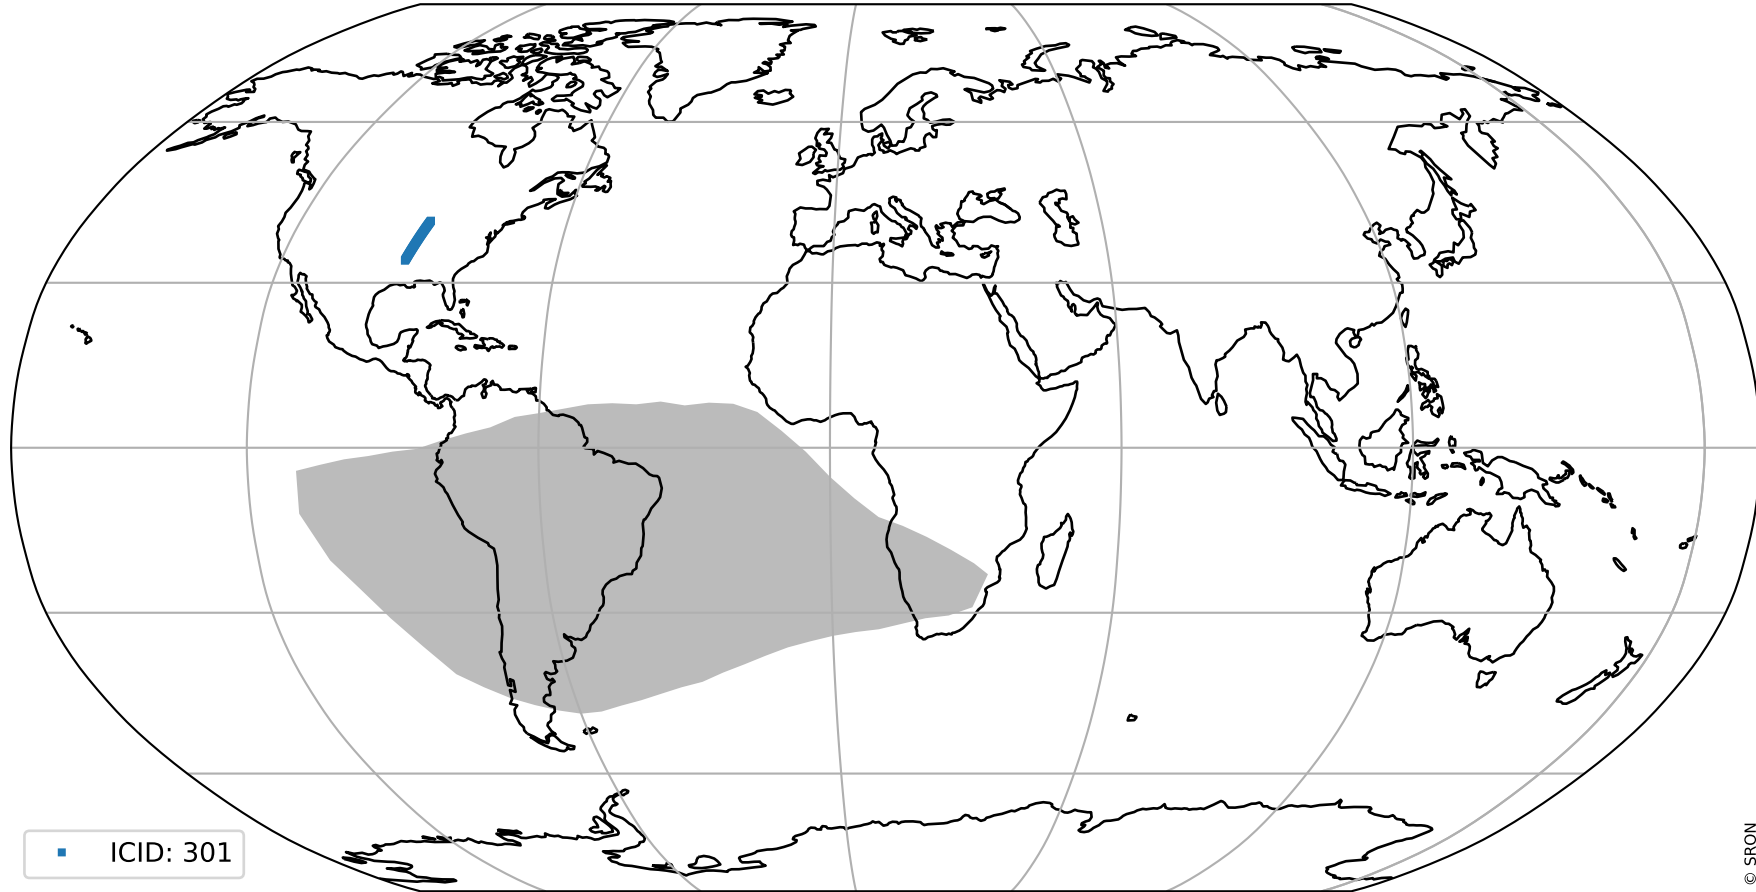

Tropomi SWIR pixel quality (beta nominal)

orbits : 19 in [20737, 20782]
coverage : 2021-10-14 / 2021-10-17
created : 2023-08-22T12:08:55

Histograms of pixel-quality

Tropomi SWIR pixel quality (beta nominal) ground-tracks of Sentinel-5P

orbits : 19 in [20737, 20782]
coverage : 2021-10-14 / 2021-10-17
created : 2023-08-22T12:08:56

Tropomi SWIR pixel quality (beta nominal)

orbits : [1867, 20782]
coverage : 2018-02-20 / 2021-10-17
created : 2023-08-22T12:08:56