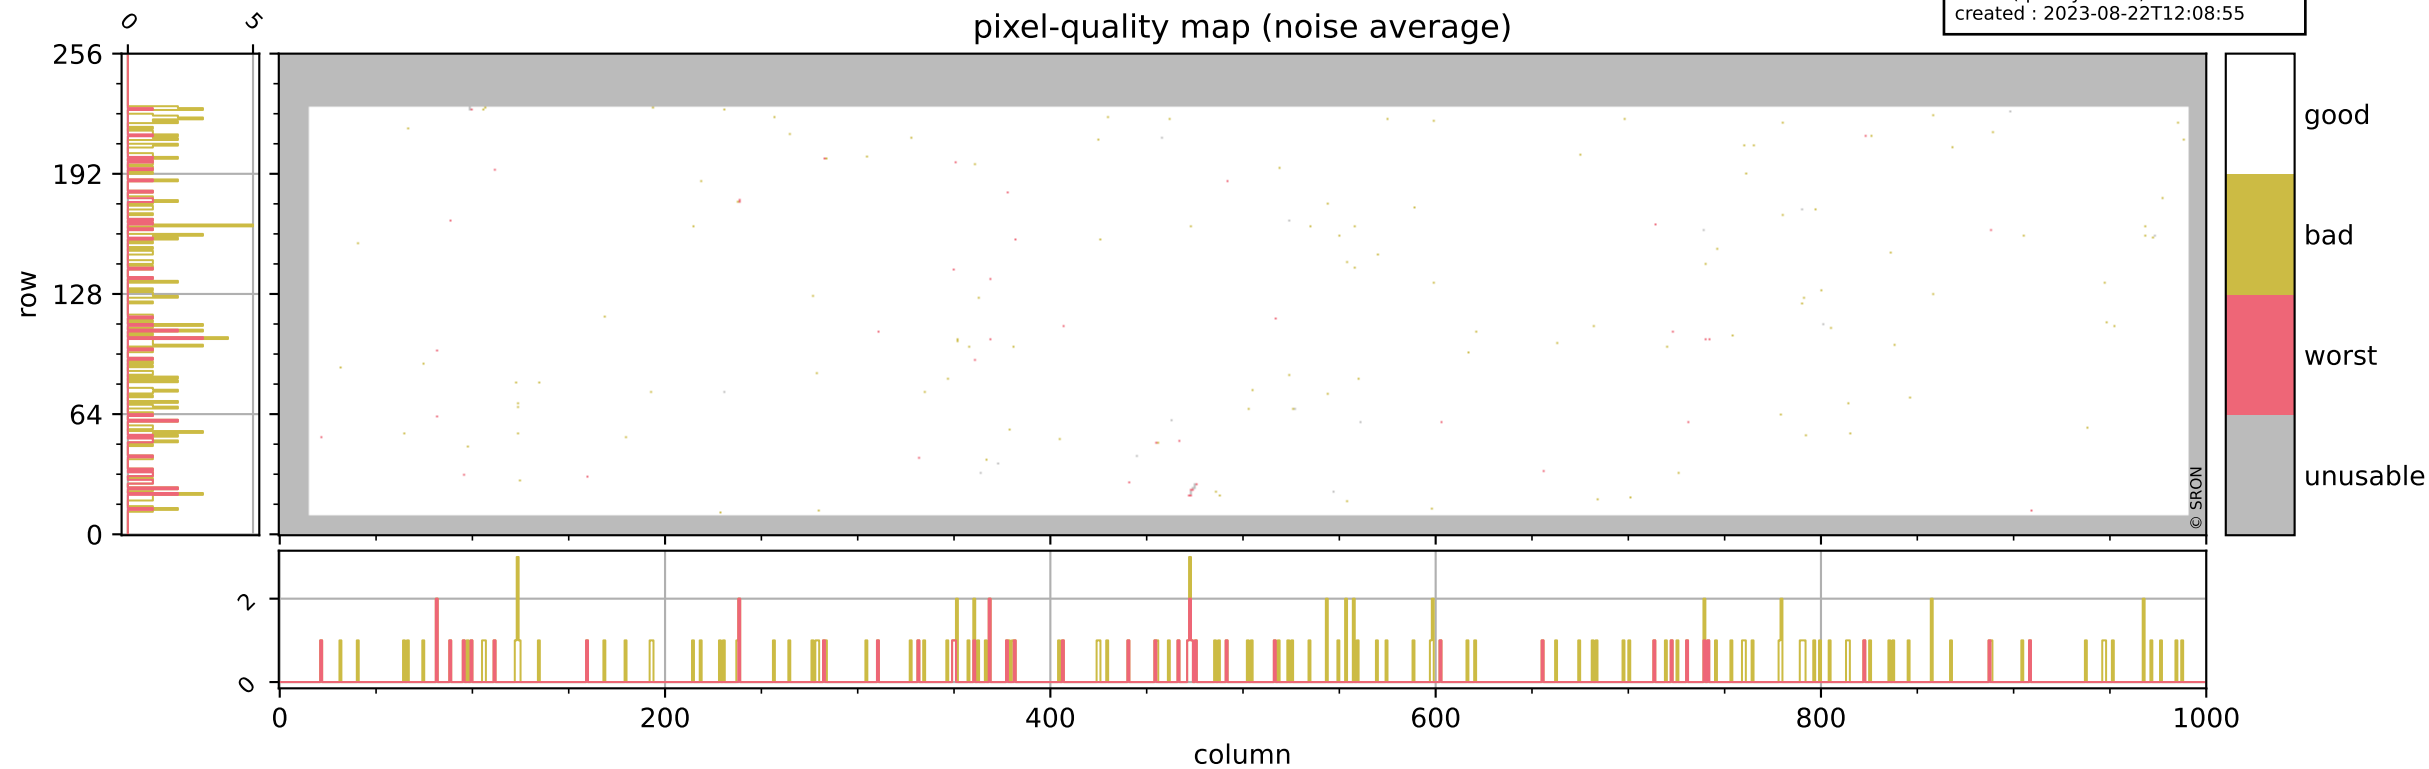

Tropomi SWIR pixel quality (beta nominal)

orbits : 19 in [20737, 20782]
coverage : 2021-10-14 / 2021-10-17
bad (quality < 0.8) : 2364
worst (quality < 0.1) : 291
created : 2023-08-22T12:08:54

pixel-quality map

Tropomi SWIR pixel quality (beta nominal)

orbits : 19 in [20737, 20782]
coverage : 2021-10-14 / 2021-10-17
bad (quality < 0.8) : 294
worst (quality < 0.1) : 118
created : 2023-08-22T12:08:54

Tropomi SWIR pixel quality (beta nominal)

orbits : 19 in [20737, 20782]
coverage : 2021-10-14 / 2021-10-17
bad (quality < 0.8) : 157
worst (quality < 0.1) : 41
created : 2023-08-22T12:08:55

Tropomi SWIR pixel quality (beta nominal)

orbits : 19 in [20737, 20782]
coverage : 2021-10-14 / 2021-10-17
bad (quality < 0.8) : 1039
worst (quality < 0.1) : 124
created : 2023-08-22T12:08:55

Tropomi SWIR pixel quality (beta nominal)

orbits : 19 in [20737, 20782]
coverage : 2021-10-14 / 2021-10-17
to good : 859
good to bad : 849
to worst : 101
created : 2023-08-22T12:08:55

total quality compared with SWIR pixel-quality CKD