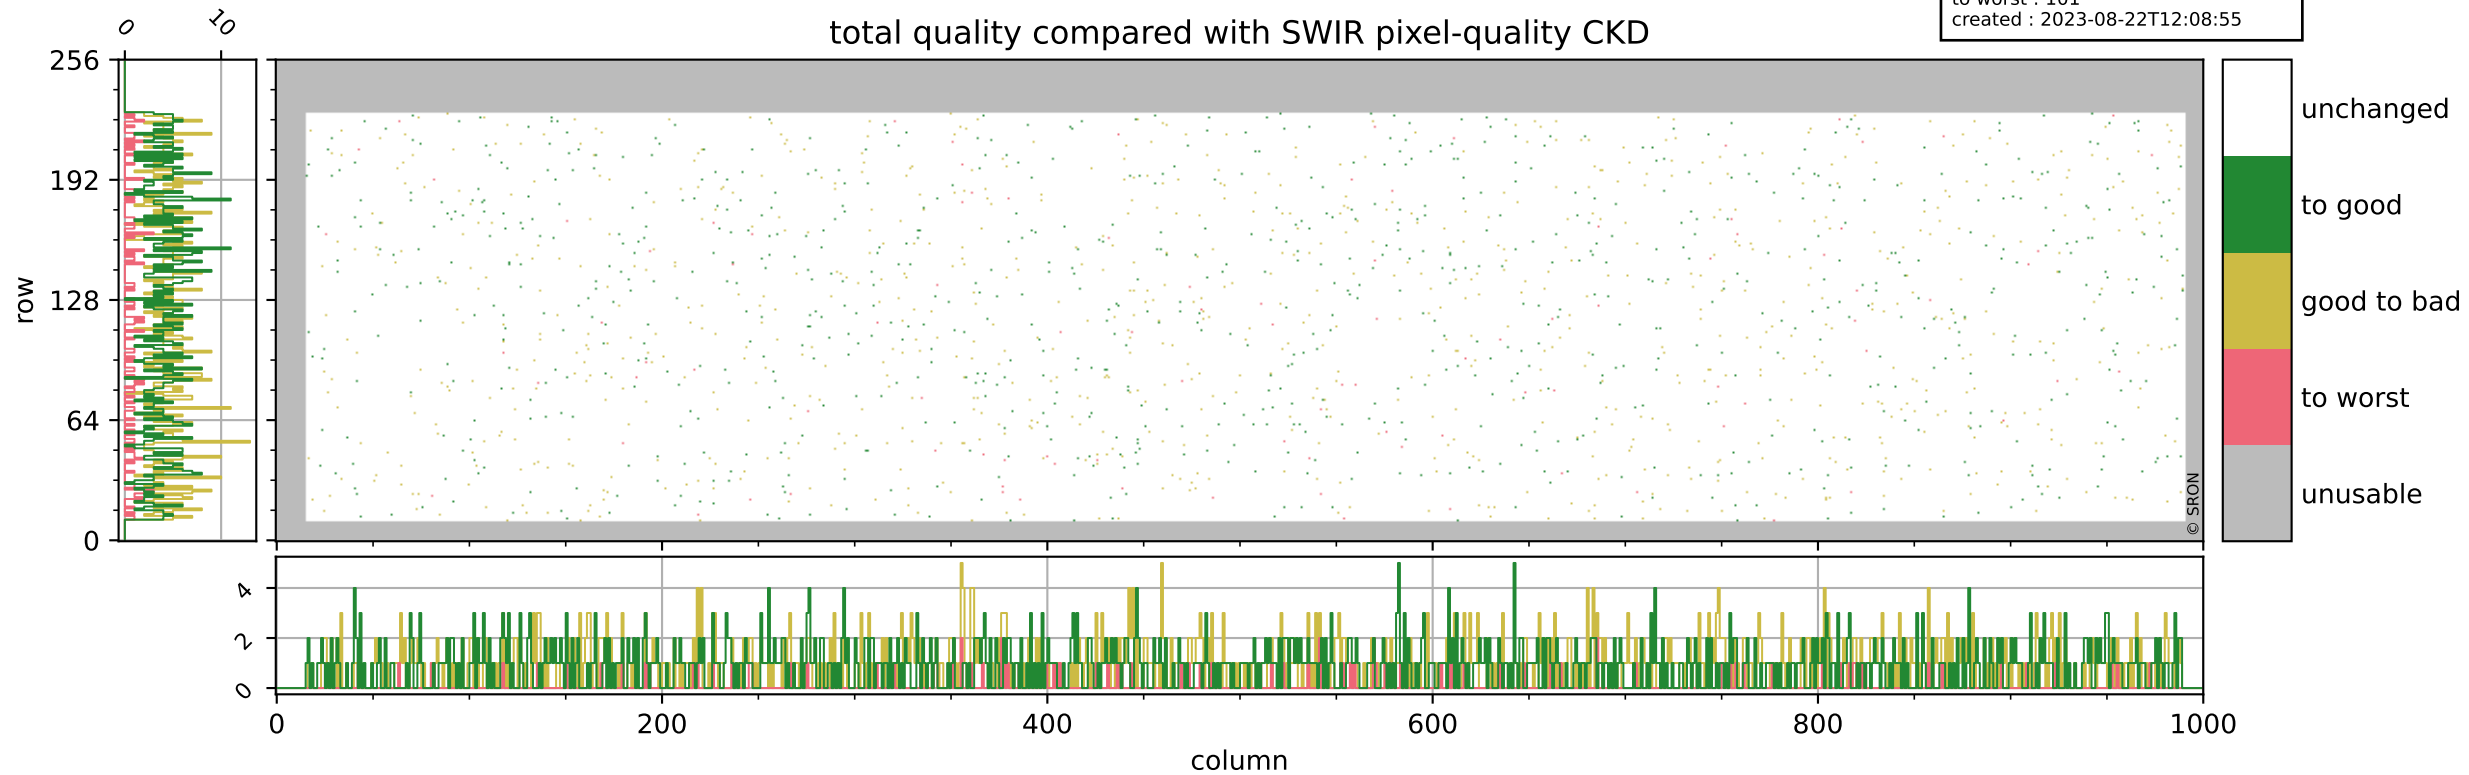

Tropomi SWIR pixel quality (beta nominal)

orbits : 19 in [20737, 20782]
coverage : 2021-10-14 / 2021-10-17
bad (quality < 0.8) : 294
worst (quality < 0.1) : 118
created : 2023-08-22T12:08:54

Tropomi SWIR pixel quality (beta nominal)

orbits : 19 in [20737, 20782]
coverage : 2021-10-14 / 2021-10-17
bad (quality < 0.8) : 157
worst (quality < 0.1) : 41
created : 2023-08-22T12:08:55

Tropomi SWIR pixel quality (beta nominal)

orbits : 19 in [20737, 20782]
coverage : 2021-10-14 / 2021-10-17
bad (quality < 0.8) : 1039
worst (quality < 0.1) : 124
created : 2023-08-22T12:08:55

Tropomi SWIR pixel quality (beta nominal)

orbits : 19 in [20737, 20782]
coverage : 2021-10-14 / 2021-10-17
to good : 859
good to bad : 849
to worst : 101
created : 2023-08-22T12:08:55

total quality compared with SWIR pixel-quality CKD

Tropomi SWIR pixel quality (beta nominal)

orbits : 19 in [20737, 20782]
coverage : 2021-10-14 / 2021-10-17
created : 2023-08-22T12:08:55

Histograms of pixel-quality

Tropomi SWIR pixel quality (beta nominal) ground-tracks of Sentinel-5P