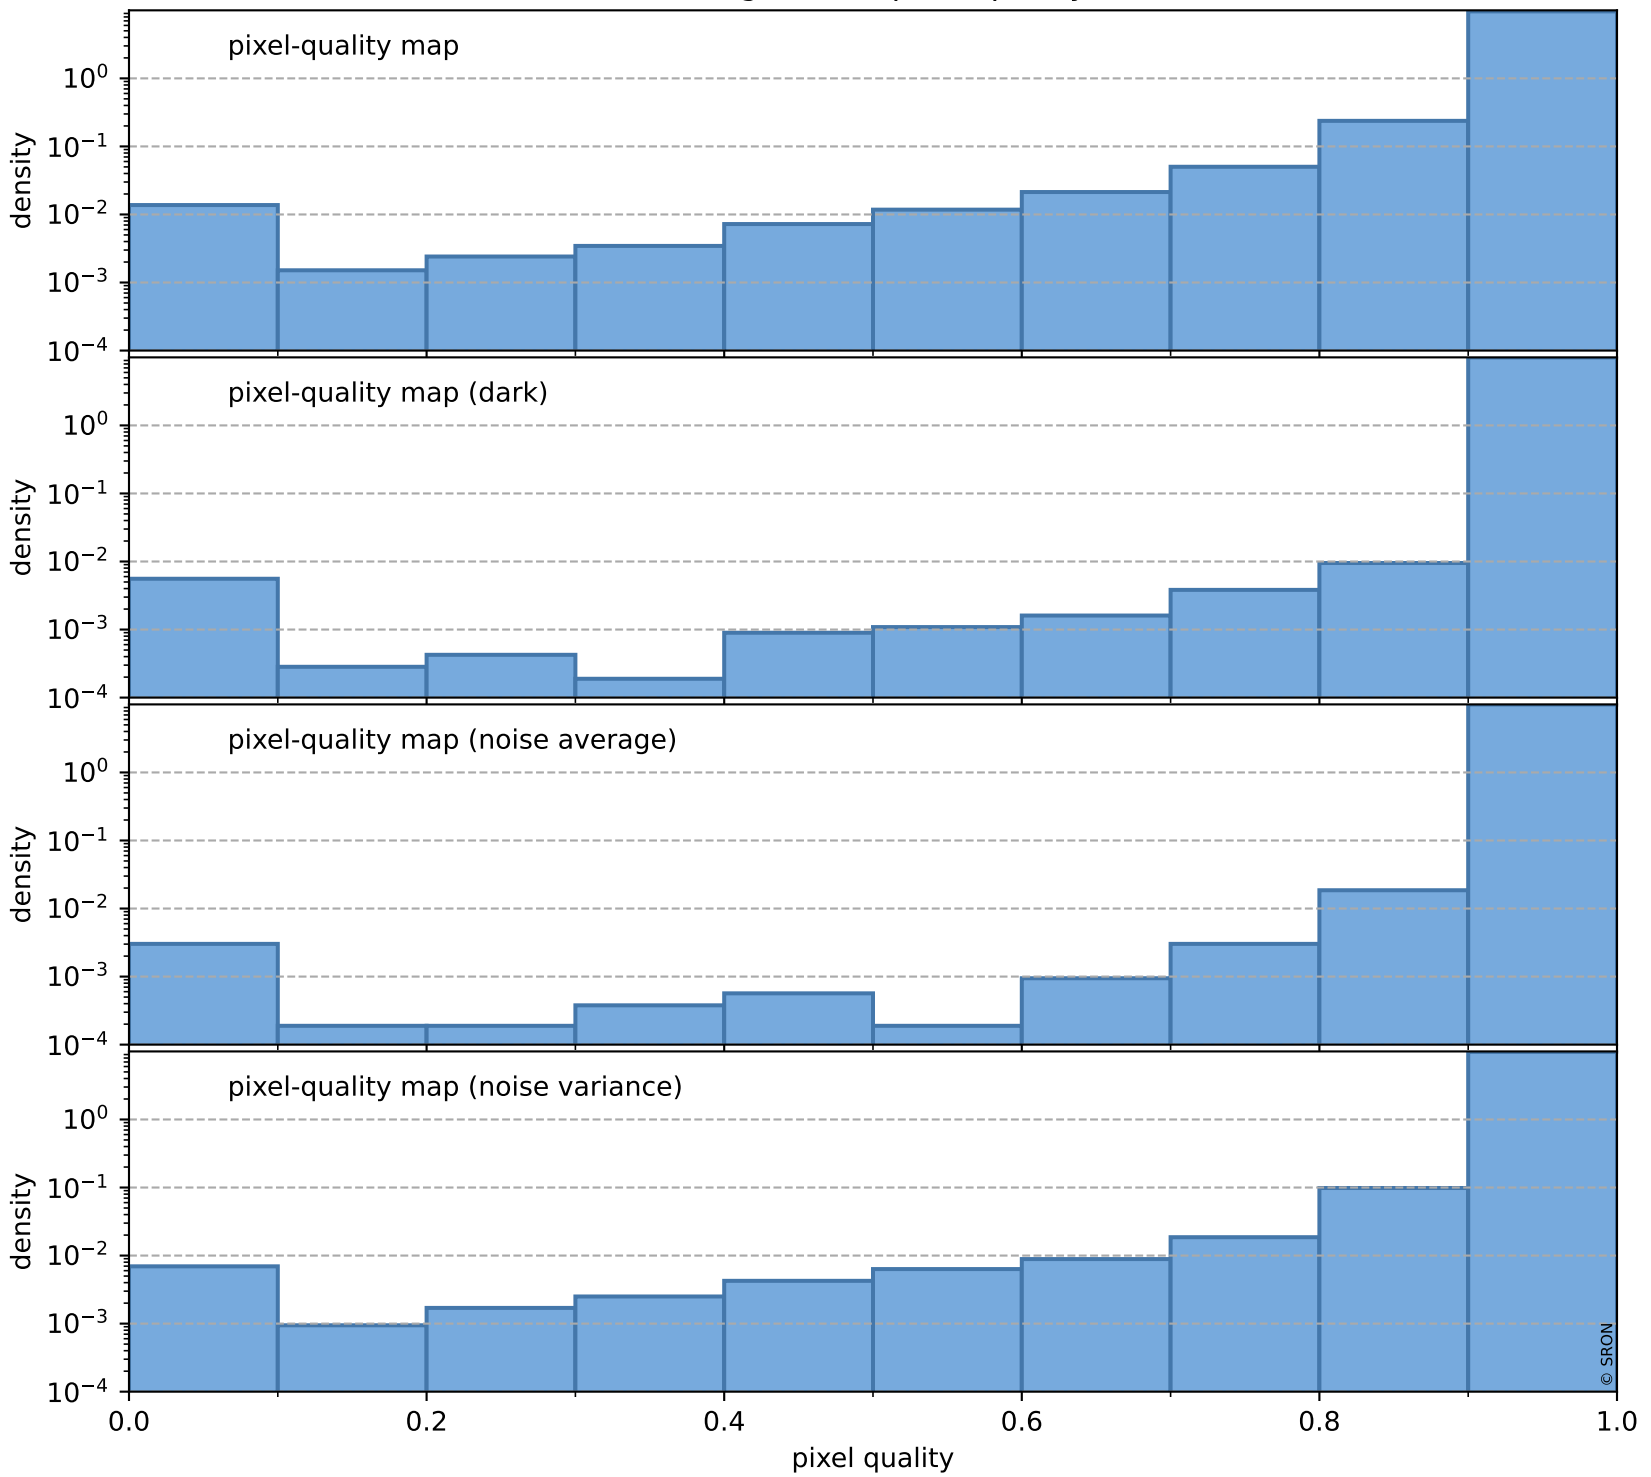

orbits : 19 in [20737, 20782]
coverage : 2021-10-14 / 2021-10-17
bad (quality < 0.8) : 157
worst (quality < 0.1) : 41
created : 2023-08-22T12:08:55

Tropomi SWIR pixel quality (beta nominal)

orbits : 19 in [20737, 20782]
coverage : 2021-10-14 / 2021-10-17
bad (quality < 0.8) : 1039
worst (quality < 0.1) : 124
created : 2023-08-22T12:08:55

Tropomi SWIR pixel quality (beta nominal)

orbits : 19 in [20737, 20782]
coverage : 2021-10-14 / 2021-10-17
to good : 859
good to bad : 849
to worst : 101
created : 2023-08-22T12:08:55

total quality compared with SWIR pixel-quality CKD

Tropomi SWIR pixel quality (beta nominal)

orbits : 19 in [20737, 20782]
coverage : 2021-10-14 / 2021-10-17
created : 2023-08-22T12:08:55

Histograms of pixel-quality

Tropomi SWIR pixel quality (beta nominal) ground-tracks of Sentinel-5P

orbits : 19 in [20737, 20782]
coverage : 2021-10-14 / 2021-10-17
created : 2023-08-22T12:08:56

Tropomi SWIR pixel quality (beta nominal)

orbits : [1867, 20782]
coverage : 2018-02-20 / 2021-10-17
created : 2023-08-22T12:08:56