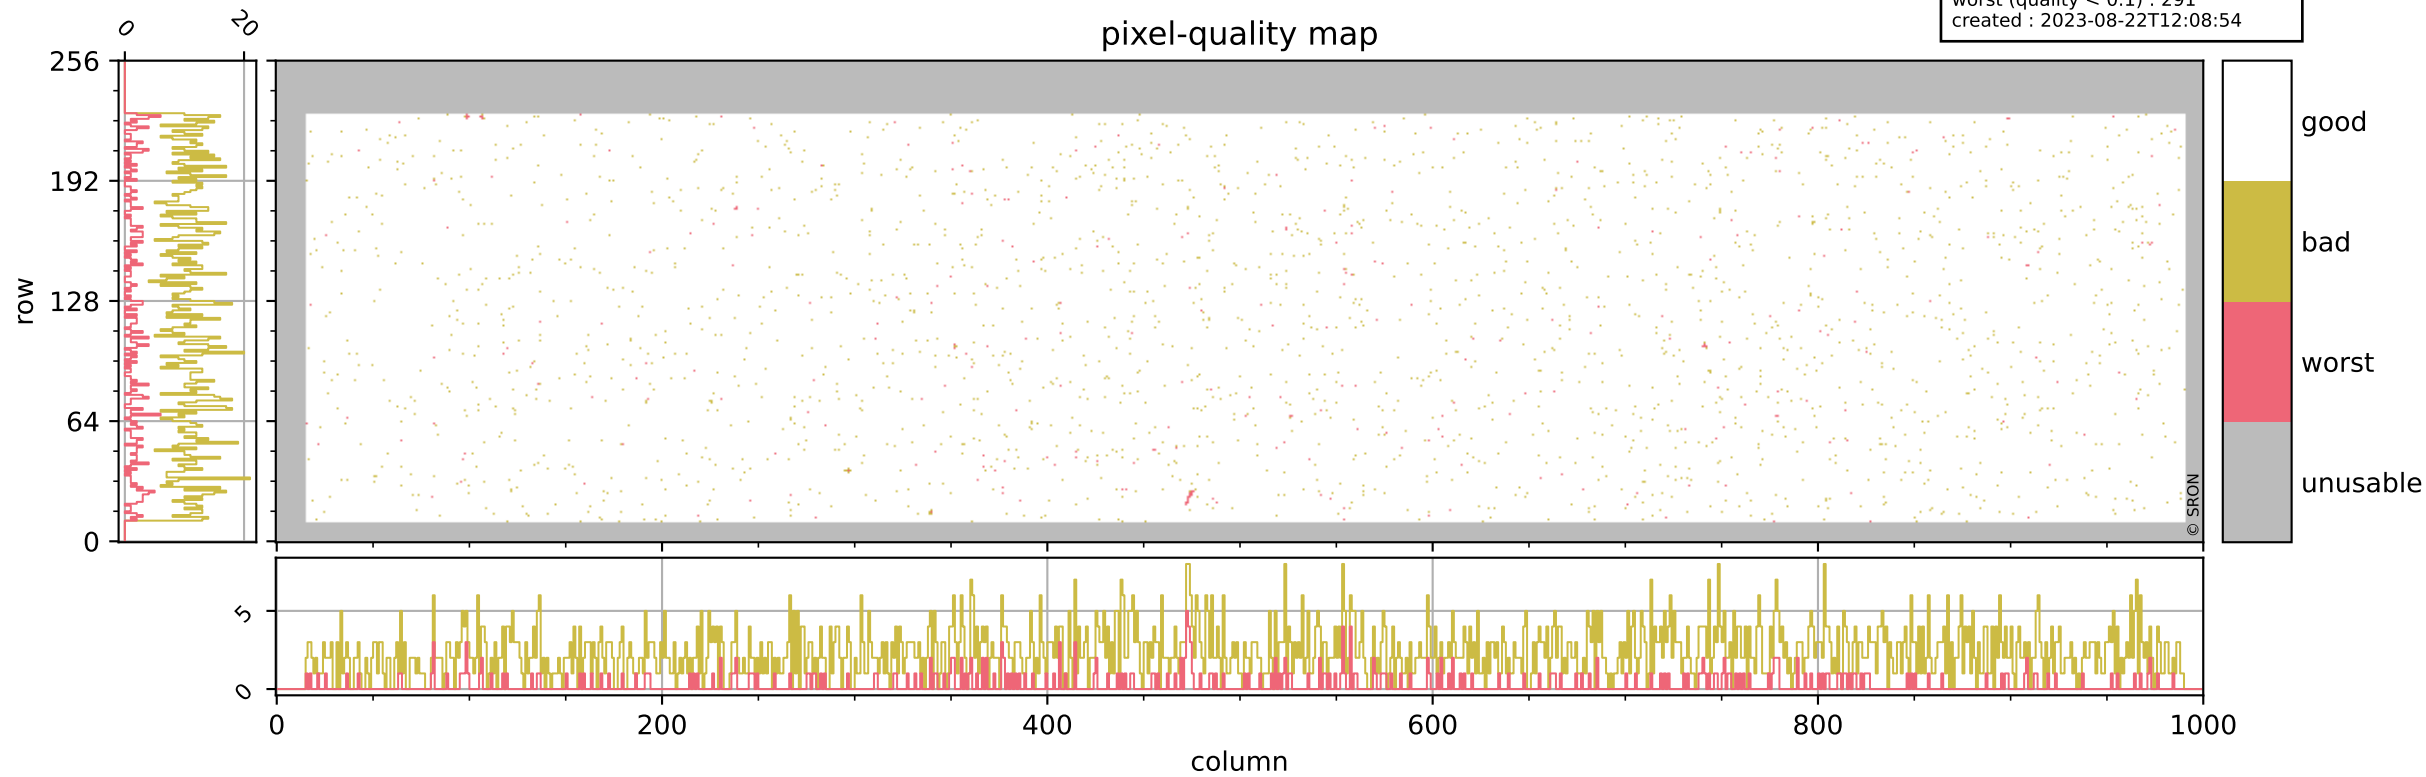

Tropomi SWIR pixel quality (beta nominal)

orbits : 19 in [20737, 20782]
coverage : 2021-10-14 / 2021-10-17
bad (quality < 0.8) : 2364
worst (quality < 0.1) : 291
created : 2023-08-22T12:08:54

pixel-quality map

Tropomi SWIR pixel quality (beta nominal)

orbits : 19 in [20737, 20782]
coverage : 2021-10-14 / 2021-10-17
bad (quality < 0.8) : 294
worst (quality < 0.1) : 118
created : 2023-08-22T12:08:54

Tropomi SWIR pixel quality (beta nominal)

orbits : 19 in [20737, 20782]
coverage : 2021-10-14 / 2021-10-17
bad (quality < 0.8) : 157
worst (quality < 0.1) : 41
created : 2023-08-22T12:08:55

Tropomi SWIR pixel quality (beta nominal)

orbits : 19 in [20737, 20782]
coverage : 2021-10-14 / 2021-10-17
bad (quality < 0.8) : 1039
worst (quality < 0.1) : 124
created : 2023-08-22T12:08:55

Tropomi SWIR pixel quality (beta nominal)

orbits : 19 in [20737, 20782]
coverage : 2021-10-14 / 2021-10-17
to good : 859
good to bad : 849
to worst : 101
created : 2023-08-22T12:08:55

total quality compared with SWIR pixel-quality CKD