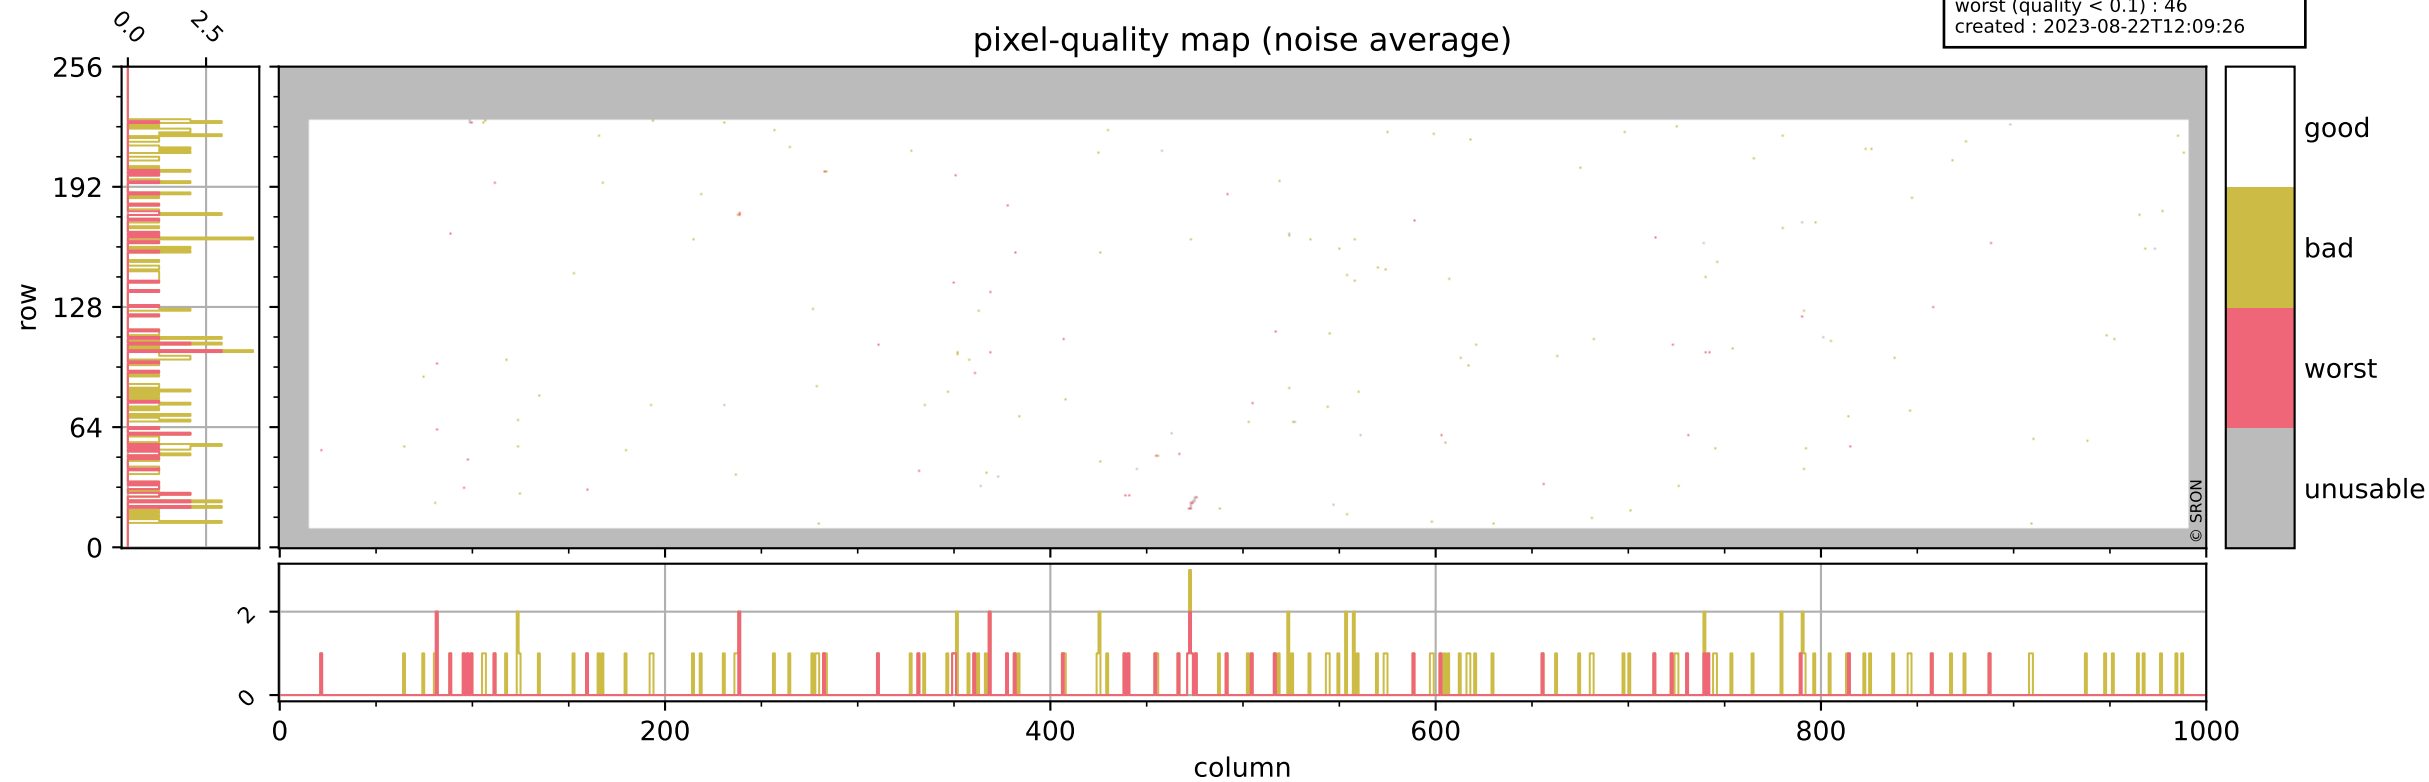

Tropomi SWIR pixel quality (beta nominal)

orbits : 19 in [21232, 21277]
coverage : 2021-11-18 / 2021-11-21
bad (quality < 0.8) : 2405
worst (quality < 0.1) : 313
created : 2023-08-22T12:09:25

Tropomi SWIR pixel quality (beta nominal)

orbits : 19 in [21232, 21277]
coverage : 2021-11-18 / 2021-11-21
bad (quality < 0.8) : 293
worst (quality < 0.1) : 118
created : 2023-08-22T12:09:26

Tropomi SWIR pixel quality (beta nominal)

orbits : 19 in [21232, 21277]
coverage : 2021-11-18 / 2021-11-21
bad (quality < 0.8) : 154
worst (quality < 0.1) : 46
created : 2023-08-22T12:09:26

Tropomi SWIR pixel quality (beta nominal)

orbits : 19 in [21232, 21277]
coverage : 2021-11-18 / 2021-11-21
bad (quality < 0.8) : 1093
worst (quality < 0.1) : 142
created : 2023-08-22T12:09:26

Tropomi SWIR pixel quality (beta nominal)

orbits : 19 in [21232, 21277]
coverage : 2021-11-18 / 2021-11-21
created : 2023-08-22T12:09:26

Histograms of pixel-quality

Tropomi SWIR pixel quality (beta nominal) ground-tracks of Sentinel-5P

orbits : 19 in [21232, 21277]
coverage : 2021-11-18 / 2021-11-21
created : 2023-08-22T12:09:27