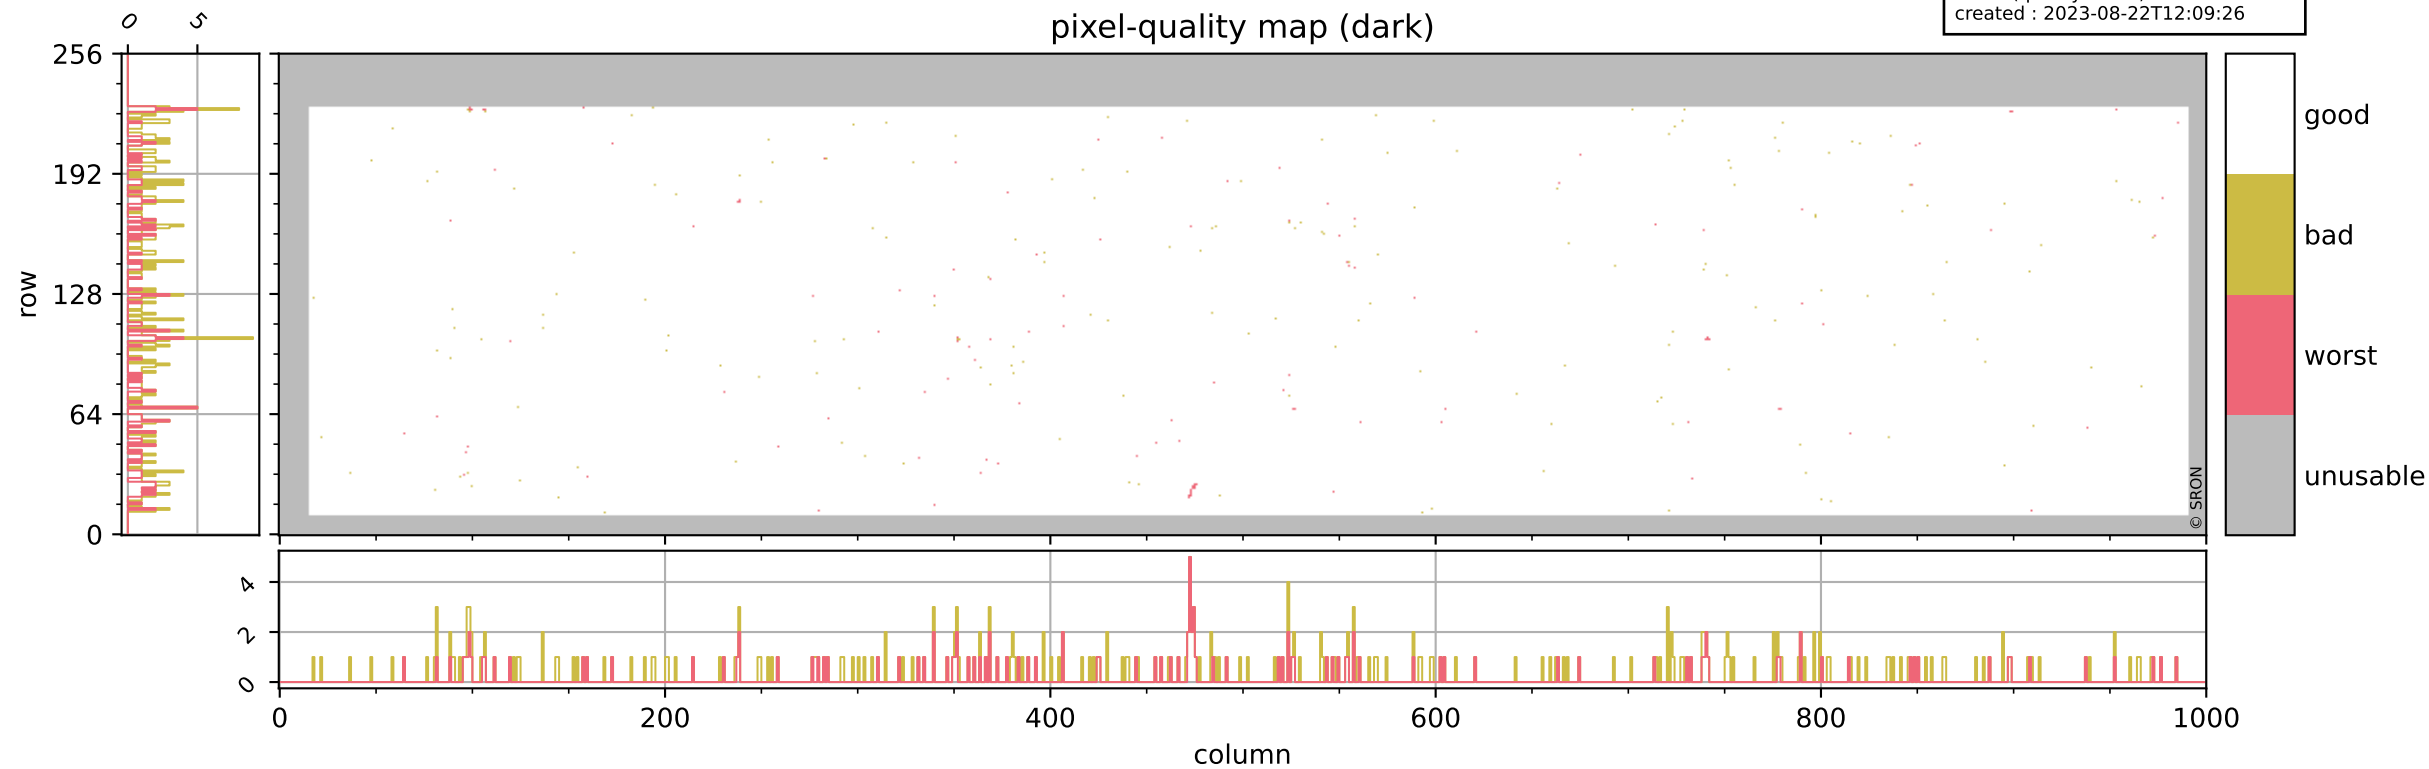

Tropomi SWIR pixel quality (beta nominal)

orbits : 19 in [21232, 21277]
coverage : 2021-11-18 / 2021-11-21
bad (quality < 0.8) : 2405
worst (quality < 0.1) : 313
created : 2023-08-22T12:09:25

Tropomi SWIR pixel quality (beta nominal)

orbits : 19 in [21232, 21277]
coverage : 2021-11-18 / 2021-11-21
bad (quality < 0.8) : 293
worst (quality < 0.1) : 118
created : 2023-08-22T12:09:26

Tropomi SWIR pixel quality (beta nominal)

orbits : 19 in [21232, 21277]
coverage : 2021-11-18 / 2021-11-21
bad (quality < 0.8) : 154
worst (quality < 0.1) : 46
created : 2023-08-22T12:09:26

Tropomi SWIR pixel quality (beta nominal)

orbits : 19 in [21232, 21277]
coverage : 2021-11-18 / 2021-11-21
bad (quality < 0.8) : 1093
worst (quality < 0.1) : 142
created : 2023-08-22T12:09:26

Tropomi SWIR pixel quality (beta nominal)

orbits : 19 in [21232, 21277]
coverage : 2021-11-18 / 2021-11-21
to good : 862
good to bad : 867
to worst : 129
created : 2023-08-22T12:09:26

total quality compared with SWIR pixel-quality CKD

Tropomi SWIR pixel quality (beta nominal)