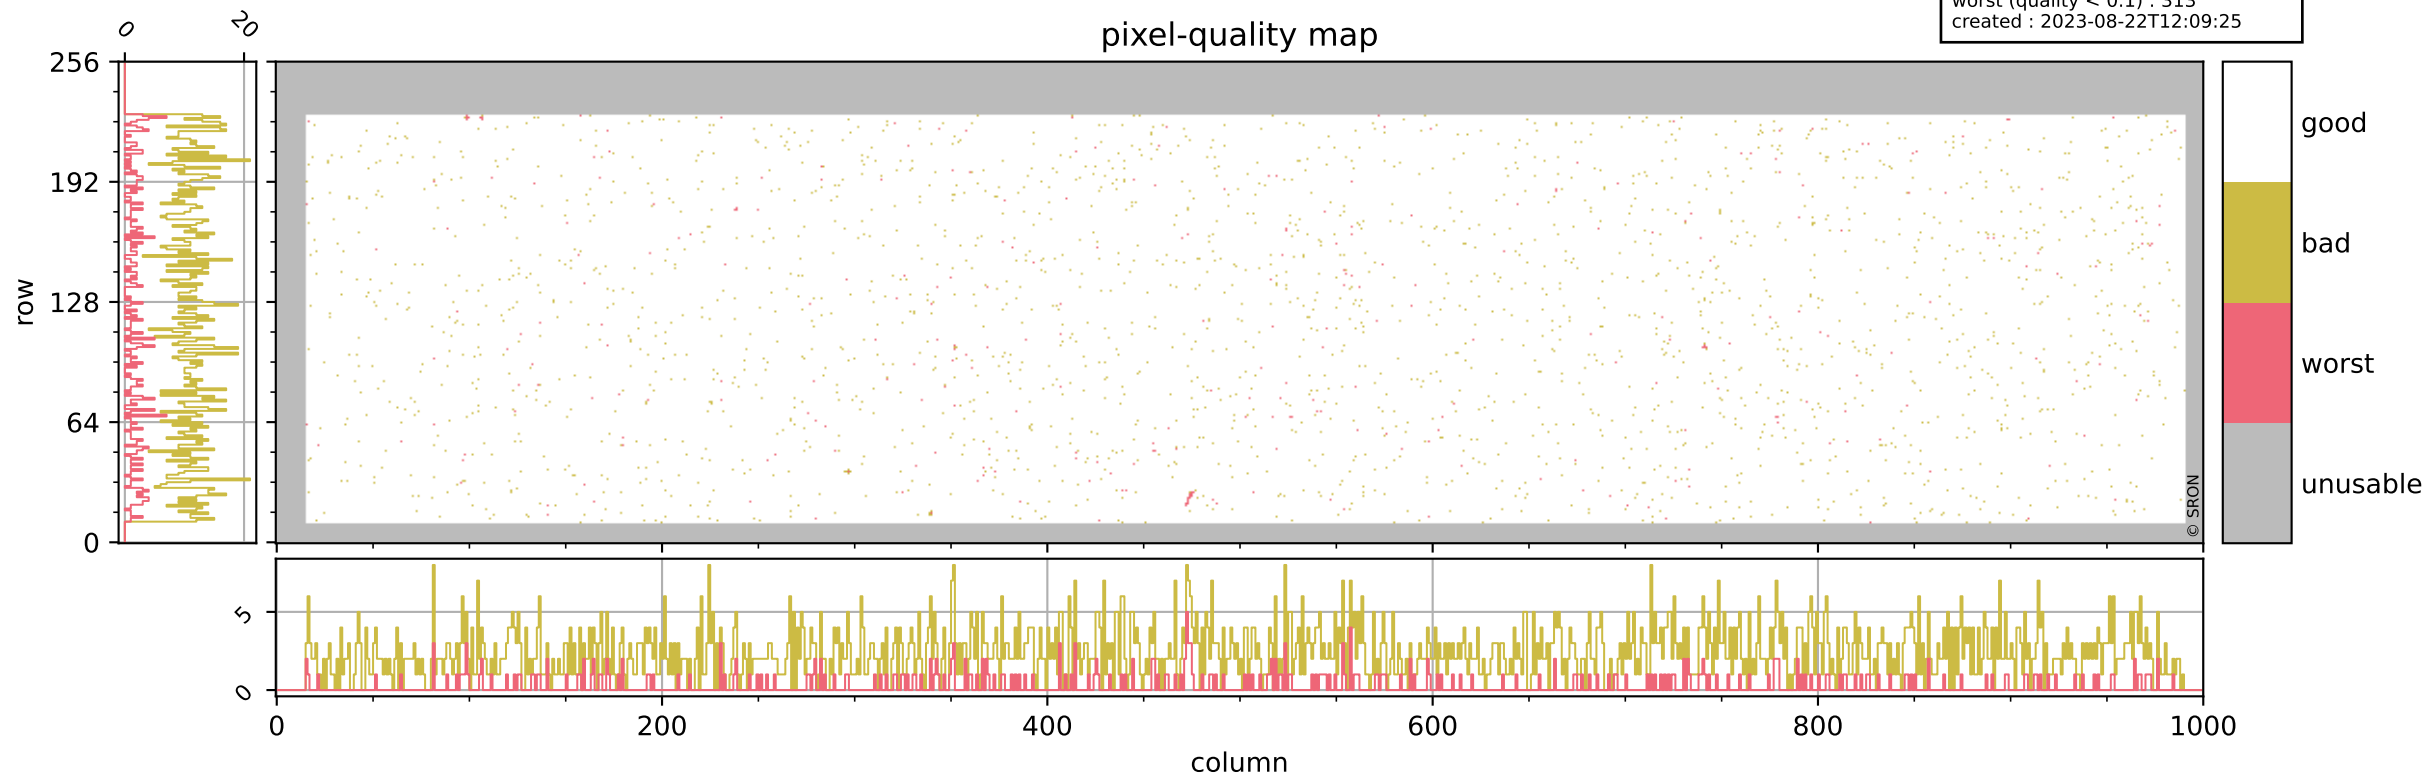

Tropomi SWIR pixel quality (beta nominal)

orbits : 19 in [21232, 21277]
coverage : 2021-11-18 / 2021-11-21
bad (quality < 0.8) : 2405
worst (quality < 0.1) : 313
created : 2023-08-22T12:09:25

Tropomi SWIR pixel quality (beta nominal)

orbits : 19 in [21232, 21277]
coverage : 2021-11-18 / 2021-11-21
bad (quality < 0.8) : 293
worst (quality < 0.1) : 118
created : 2023-08-22T12:09:26

Tropomi SWIR pixel quality (beta nominal)

orbits : 19 in [21232, 21277]
coverage : 2021-11-18 / 2021-11-21
bad (quality < 0.8) : 154
worst (quality < 0.1) : 46
created : 2023-08-22T12:09:26

Tropomi SWIR pixel quality (beta nominal)

orbits : 19 in [21232, 21277]
coverage : 2021-11-18 / 2021-11-21
bad (quality < 0.8) : 1093
worst (quality < 0.1) : 142
created : 2023-08-22T12:09:26

Tropomi SWIR pixel quality (beta nominal)

orbits : 19 in [21232, 21277]
coverage : 2021-11-18 / 2021-11-21
to good : 862
good to bad : 867
to worst : 129
created : 2023-08-22T12:09:26

total quality compared with SWIR pixel-quality CKD

Tropomi SWIR pixel quality (beta nominal)