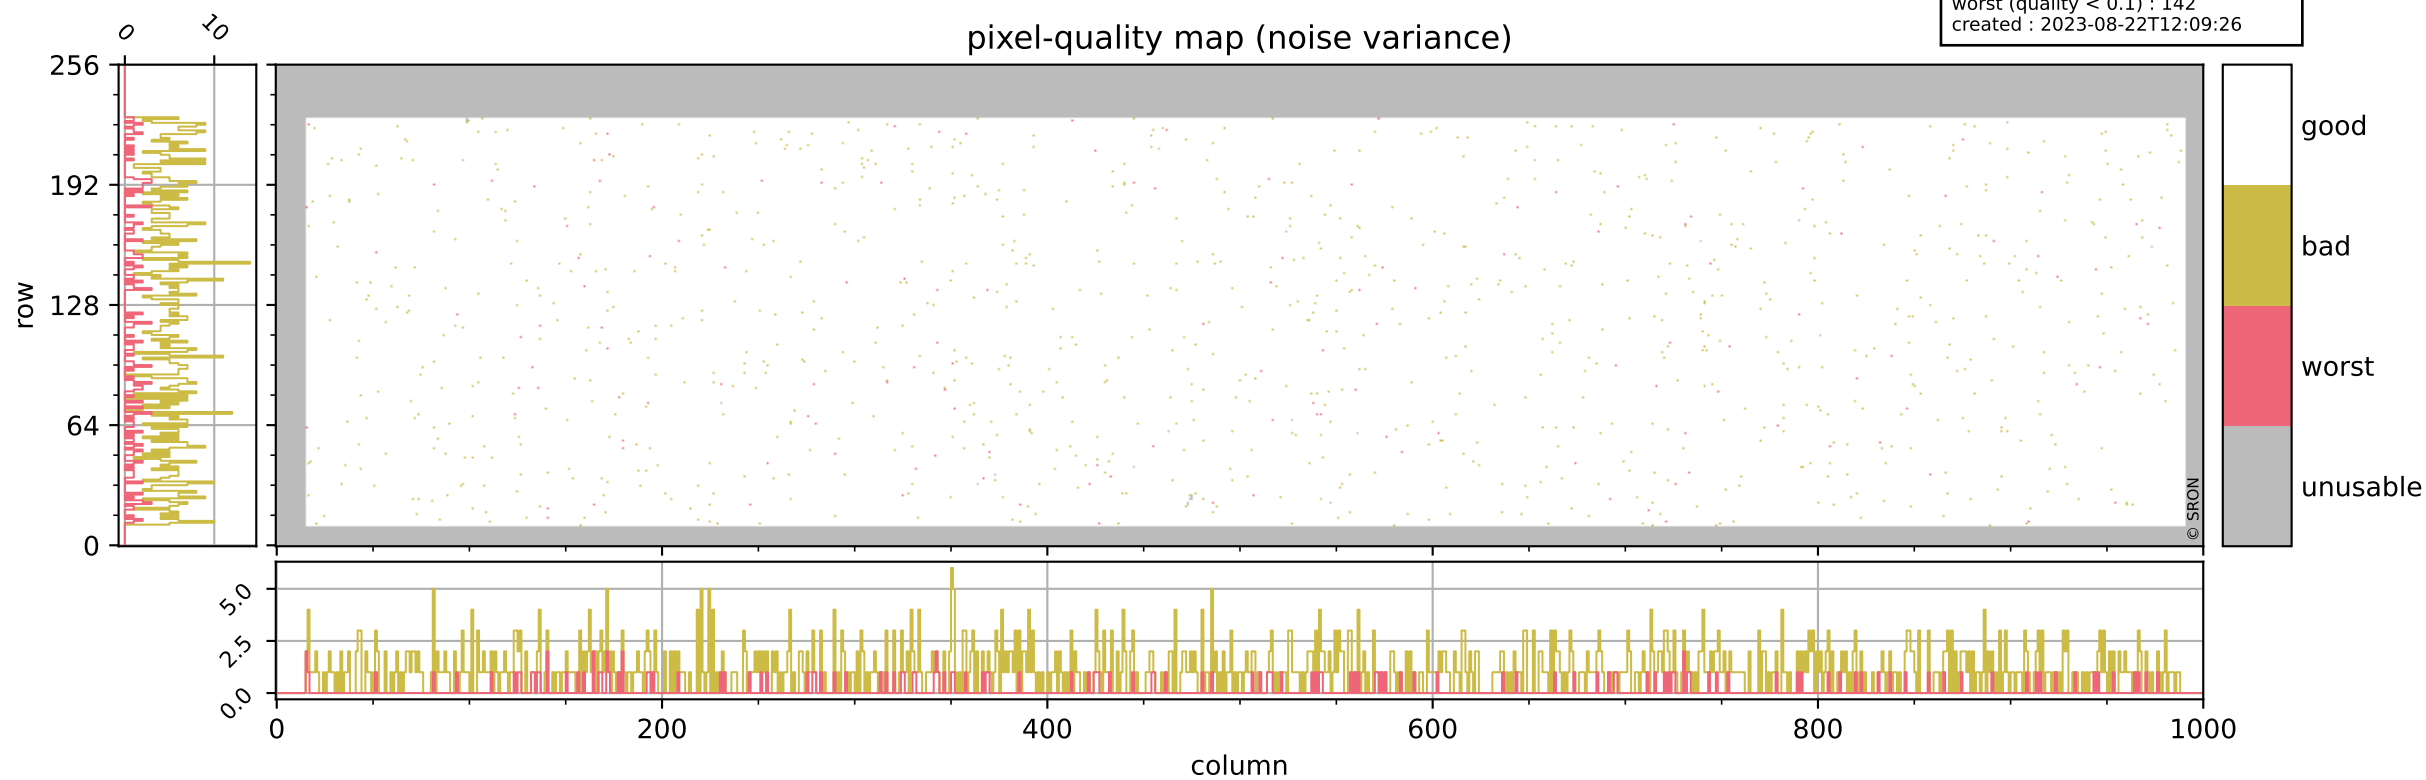

Tropomi SWIR pixel quality (beta nominal)

orbits : 19 in [21232, 21277]
coverage : 2021-11-18 / 2021-11-21
bad (quality < 0.8) : 2405
worst (quality < 0.1) : 313
created : 2023-08-22T12:09:25

Tropomi SWIR pixel quality (beta nominal)

orbits : 19 in [21232, 21277]
coverage : 2021-11-18 / 2021-11-21
bad (quality < 0.8) : 293
worst (quality < 0.1) : 118
created : 2023-08-22T12:09:26

Tropomi SWIR pixel quality (beta nominal)

orbits : 19 in [21232, 21277]
coverage : 2021-11-18 / 2021-11-21
bad (quality < 0.8) : 154
worst (quality < 0.1) : 46
created : 2023-08-22T12:09:26

Tropomi SWIR pixel quality (beta nominal)

orbits : 19 in [21232, 21277]
coverage : 2021-11-18 / 2021-11-21
bad (quality < 0.8) : 1093
worst (quality < 0.1) : 142
created : 2023-08-22T12:09:26

Tropomi SWIR pixel quality (beta nominal)

orbits : 19 in [21232, 21277]
coverage : 2021-11-18 / 2021-11-21
to good : 862
good to bad : 867
to worst : 129
created : 2023-08-22T12:09:26

total quality compared with SWIR pixel-quality CKD

Tropomi SWIR pixel quality (beta nominal)