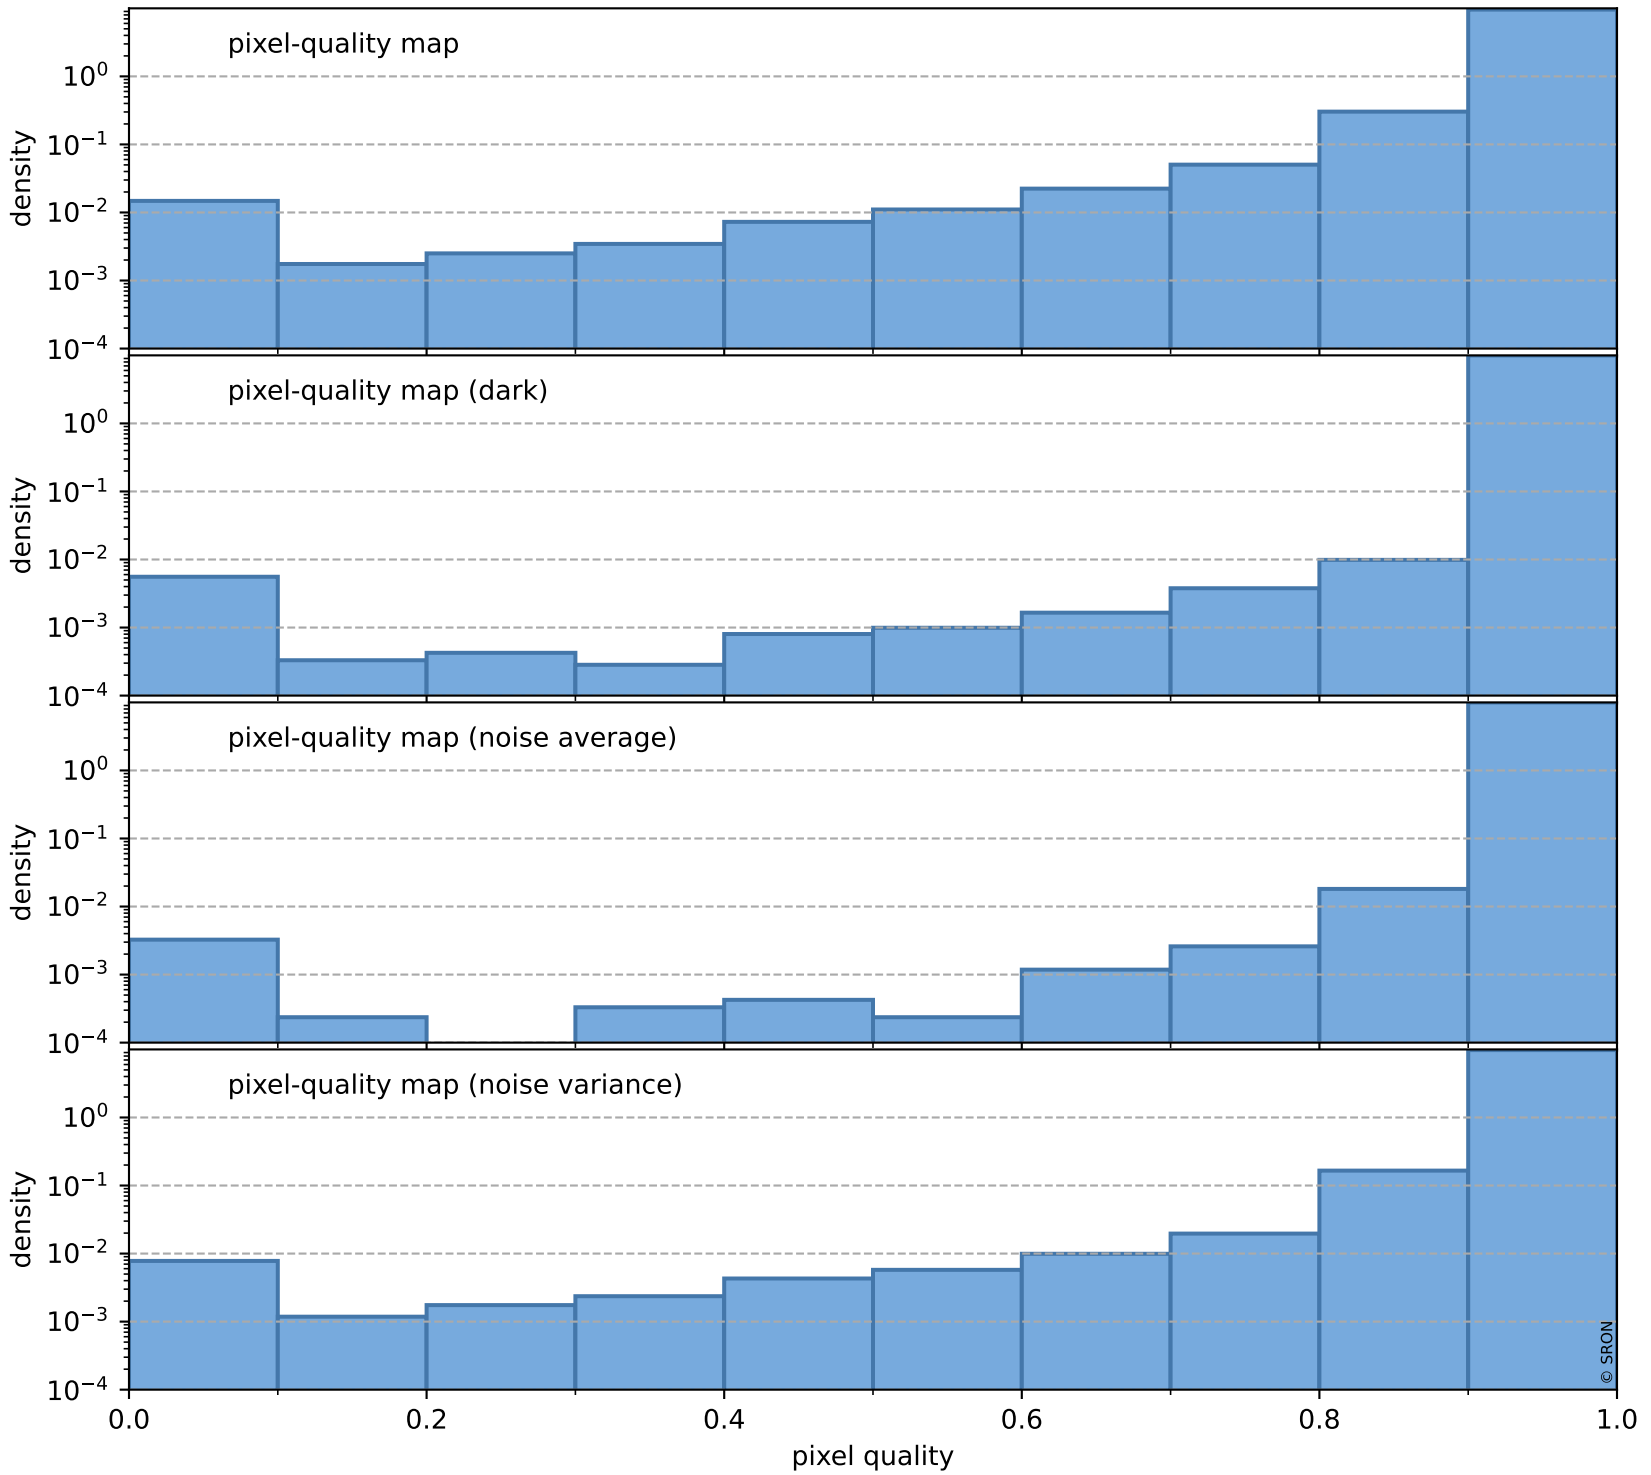

Tropomi SWIR pixel quality (beta nominal)

orbits : 19 in [21232, 21277]
coverage : 2021-11-18 / 2021-11-21
bad (quality < 0.8) : 1093
worst (quality < 0.1) : 142
created : 2023-08-22T12:09:26

Tropomi SWIR pixel quality (beta nominal)

orbits : 19 in [21232, 21277]
coverage : 2021-11-18 / 2021-11-21
to good : 862
good to bad : 867
to worst : 129
created : 2023-08-22T12:09:26

total quality compared with SWIR pixel-quality CKD

Tropomi SWIR pixel quality (beta nominal)

orbits : 19 in [21232, 21277]
coverage : 2021-11-18 / 2021-11-21
created : 2023-08-22T12:09:26

Histograms of pixel-quality

Tropomi SWIR pixel quality (beta nominal) ground-tracks of Sentinel-5P

orbits : 19 in [21232, 21277]
coverage : 2021-11-18 / 2021-11-21
created : 2023-08-22T12:09:27