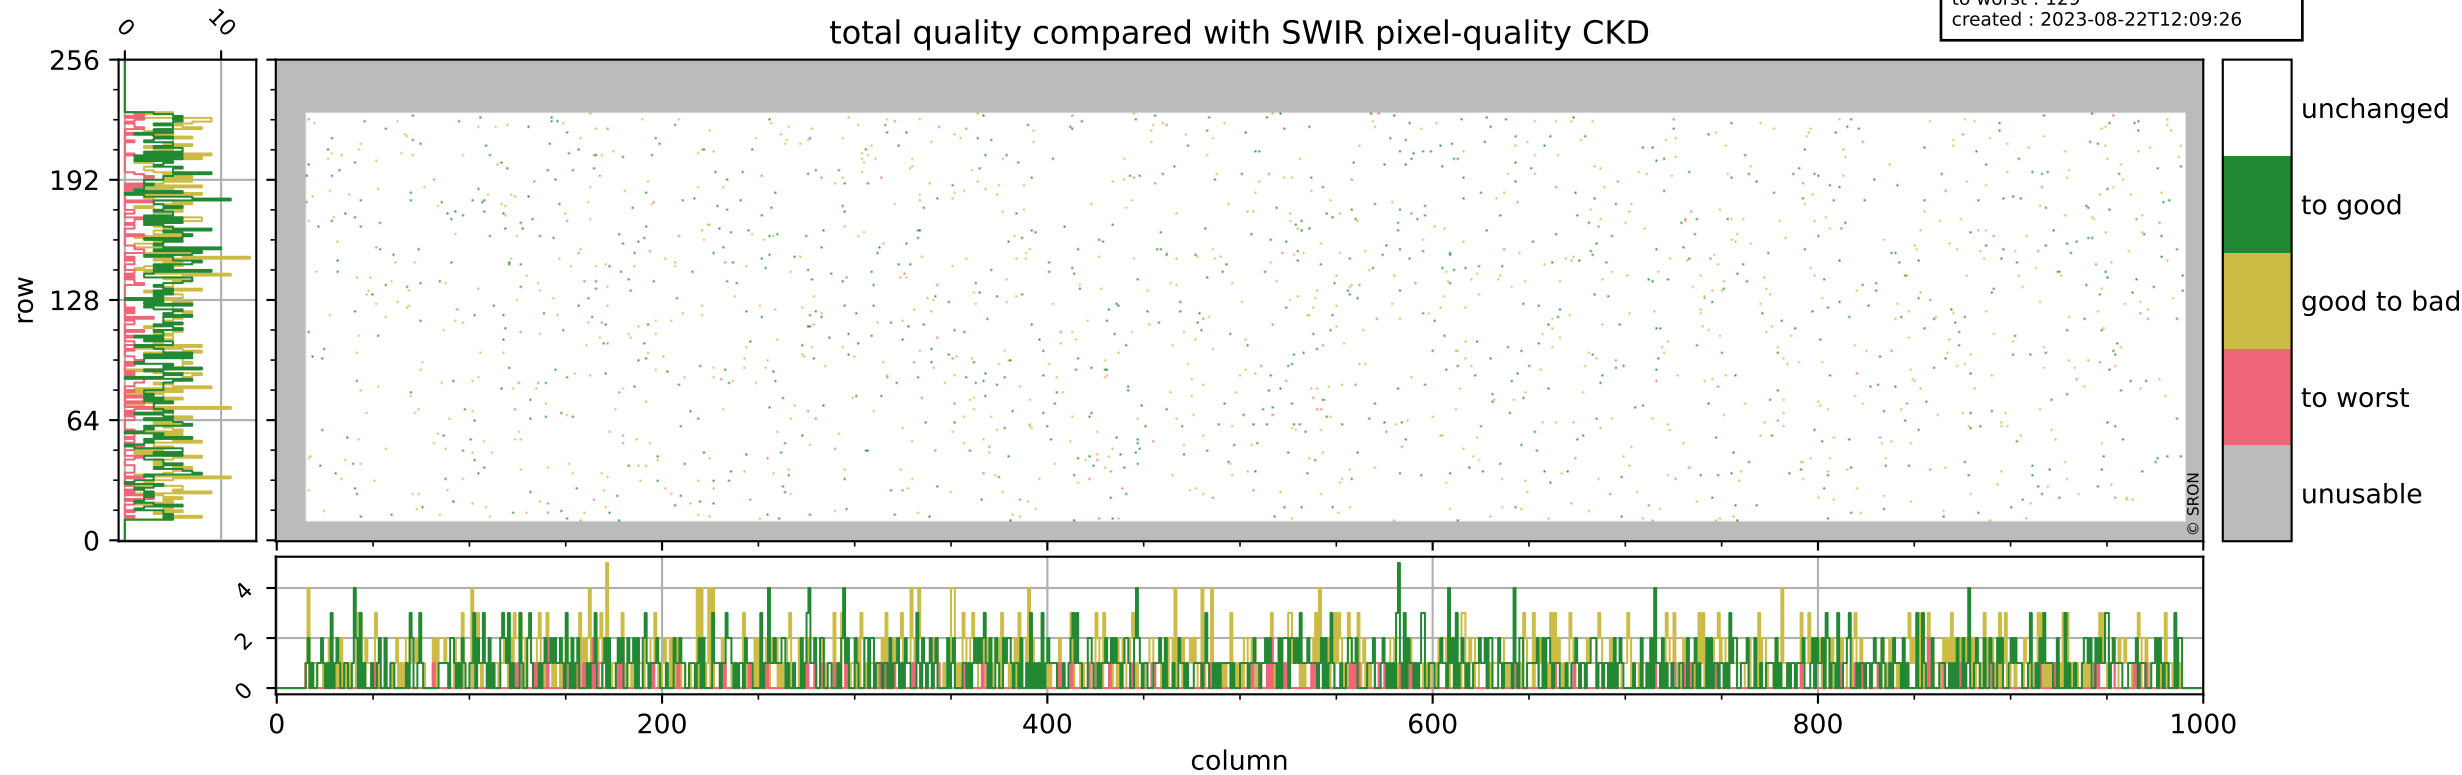

orbits : 19 in [21232, 21277]
coverage : 2021-11-18 / 2021-11-21
bad (quality < 0.8) : 293
worst (quality < 0.1) : 118
created : 2023-08-22T12:09:26

Tropomi SWIR pixel quality (beta nominal)

orbits : 19 in [21232, 21277]
coverage : 2021-11-18 / 2021-11-21
bad (quality < 0.8) : 154
worst (quality < 0.1) : 46
created : 2023-08-22T12:09:26

Tropomi SWIR pixel quality (beta nominal)

orbits : 19 in [21232, 21277]
coverage : 2021-11-18 / 2021-11-21
bad (quality < 0.8) : 1093
worst (quality < 0.1) : 142
created : 2023-08-22T12:09:26

Tropomi SWIR pixel quality (beta nominal)

orbits : 19 in [21232, 21277]
coverage : 2021-11-18 / 2021-11-21
to good : 862
good to bad : 867
to worst : 129
created : 2023-08-22T12:09:26

total quality compared with SWIR pixel-quality CKD

Tropomi SWIR pixel quality (beta nominal)

orbits : 19 in [21232, 21277]
coverage : 2021-11-18 / 2021-11-21
created : 2023-08-22T12:09:26

Histograms of pixel-quality

Tropomi SWIR pixel quality (beta nominal) ground-tracks of Sentinel-5P

orbits : 19 in [21232, 21277]
coverage : 2021-11-18 / 2021-11-21
created : 2023-08-22T12:09:27