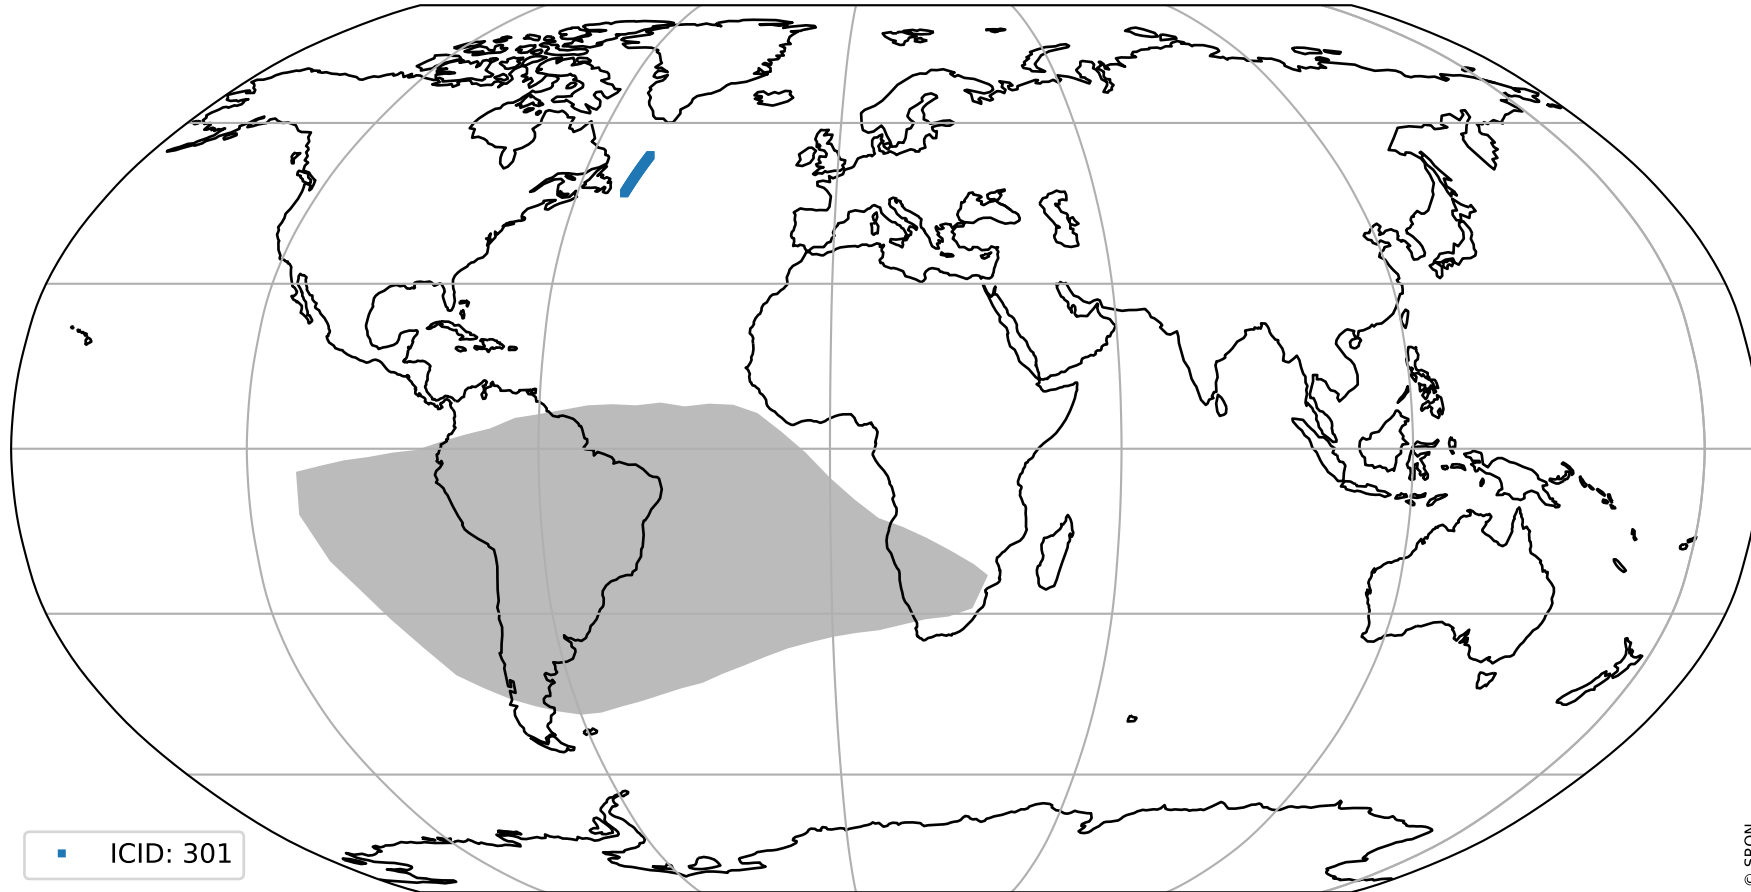

Tropomi SWIR pixel quality (beta nominal)

orbits : 19 in [21232, 21277]
coverage : 2021-11-18 / 2021-11-21
bad (quality < 0.8) : 1093
worst (quality < 0.1) : 142
created : 2023-08-22T12:09:26

Tropomi SWIR pixel quality (beta nominal)

orbits : 19 in [21232, 21277]
coverage : 2021-11-18 / 2021-11-21
to good : 862
good to bad : 867
to worst : 129
created : 2023-08-22T12:09:26

total quality compared with SWIR pixel-quality CKD

Tropomi SWIR pixel quality (beta nominal)

orbits : 19 in [21232, 21277]
coverage : 2021-11-18 / 2021-11-21
created : 2023-08-22T12:09:26

Histograms of pixel-quality

Tropomi SWIR pixel quality (beta nominal) ground-tracks of Sentinel-5P

orbits : 19 in [21232, 21277]
coverage : 2021-11-18 / 2021-11-21
created : 2023-08-22T12:09:27