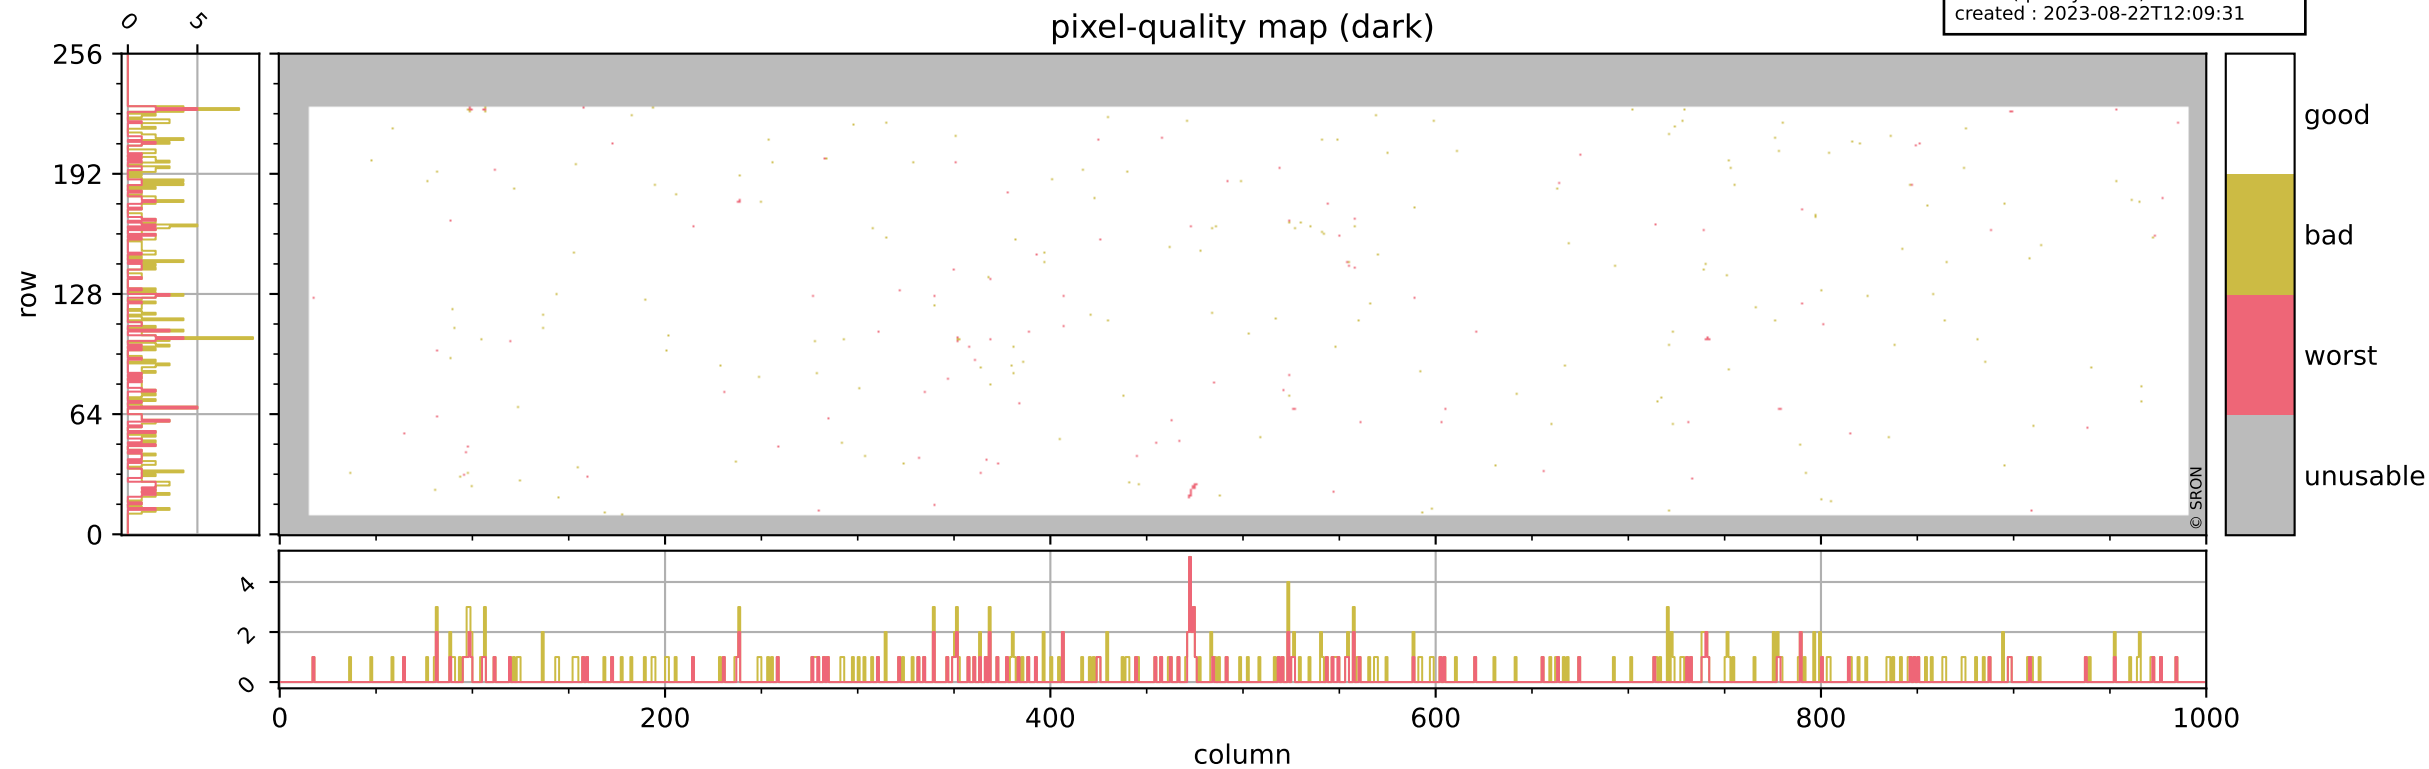

Tropomi SWIR pixel quality (beta nominal)

orbits : 19 in [21322, 21367]
coverage : 2021-11-24 / 2021-11-27
bad (quality < 0.8) : 2329
worst (quality < 0.1) : 274
created : 2023-08-22T12:09:31

Tropomi SWIR pixel quality (beta nominal)

orbits : 19 in [21322, 21367]
coverage : 2021-11-24 / 2021-11-27
bad (quality < 0.8) : 302
worst (quality < 0.1) : 121
created : 2023-08-22T12:09:31

Tropomi SWIR pixel quality (beta nominal)

orbits : 19 in [21322, 21367]
coverage : 2021-11-24 / 2021-11-27
bad (quality < 0.8) : 176
worst (quality < 0.1) : 66
created : 2023-08-22T12:09:31

Tropomi SWIR pixel quality (beta nominal)

orbits : 19 in [21322, 21367]
coverage : 2021-11-24 / 2021-11-27
bad (quality < 0.8) : 1005
worst (quality < 0.1) : 108
created : 2023-08-22T12:09:32

Tropomi SWIR pixel quality (beta nominal)

orbits : 19 in [21322, 21367]
coverage : 2021-11-24 / 2021-11-27
created : 2023-08-22T12:09:32

Histograms of pixel-quality

Tropomi SWIR pixel quality (beta nominal) ground-tracks of Sentinel-5P

orbits : 19 in [21322, 21367]
coverage : 2021-11-24 / 2021-11-27
created : 2023-08-22T12:09:33