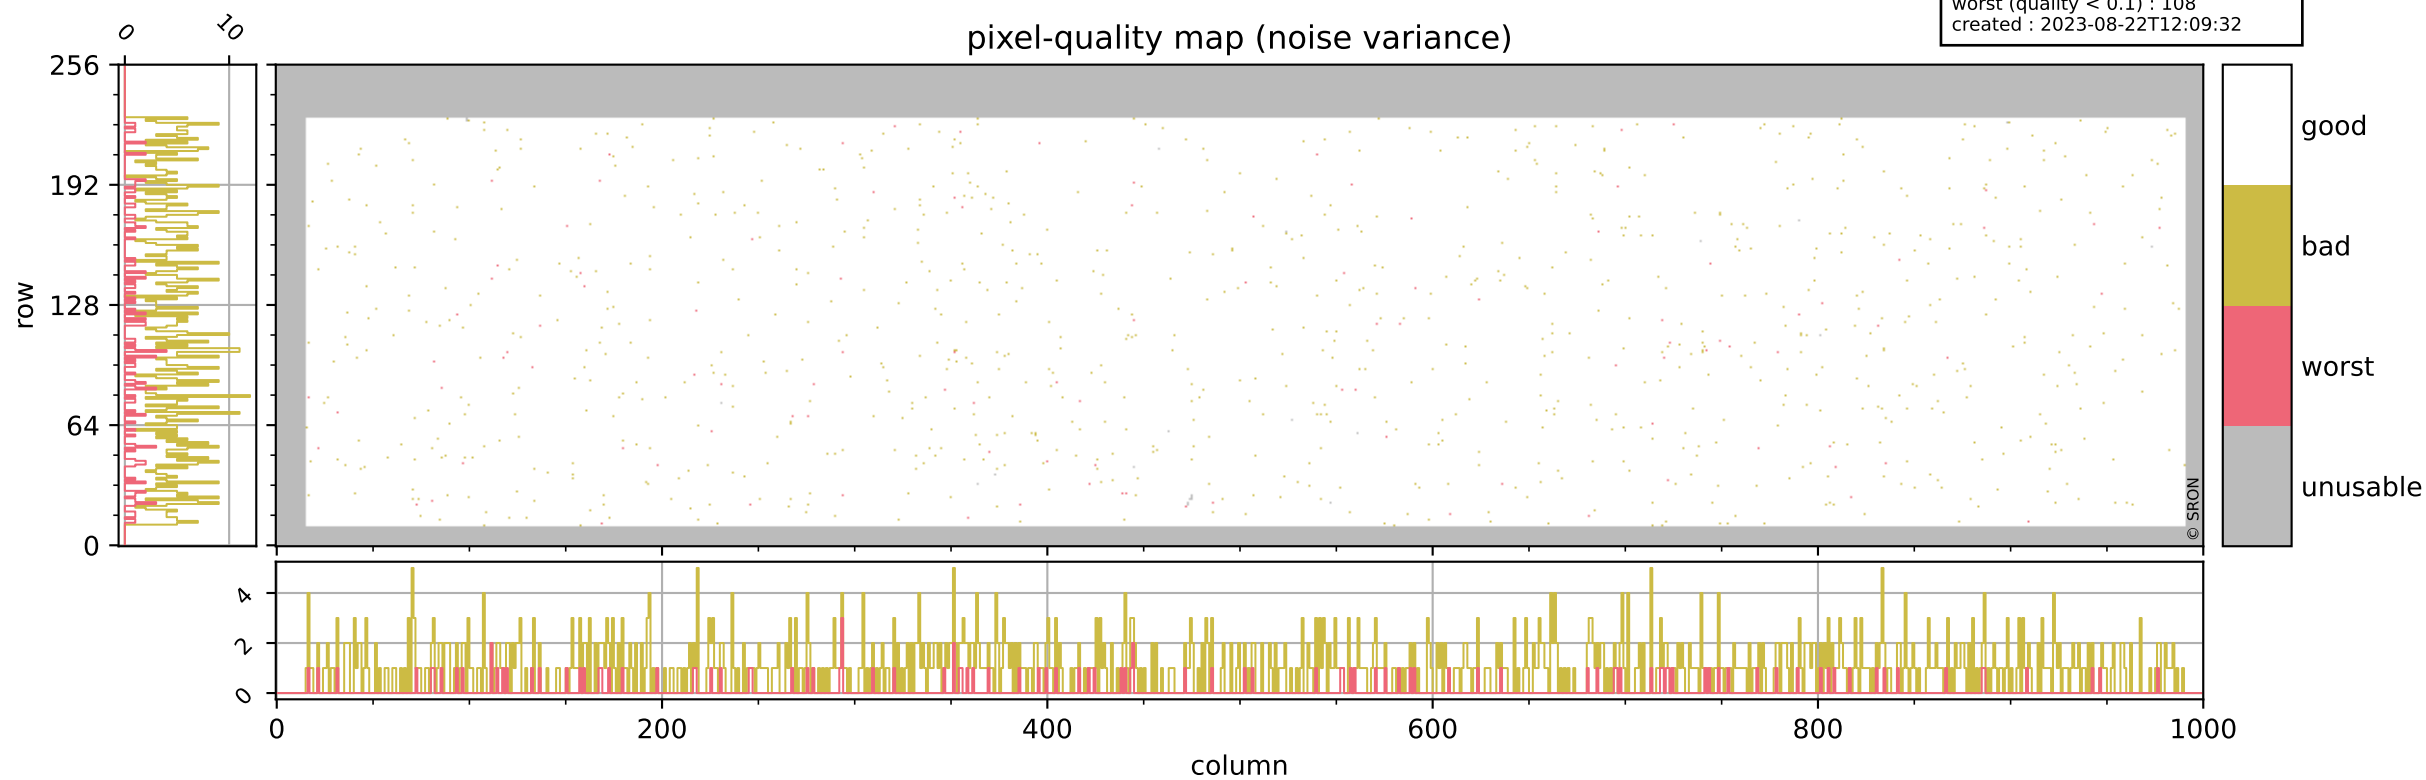

orbits : 19 in [21322, 21367]
coverage : 2021-11-24 / 2021-11-27
bad (quality < 0.8) : 302
worst (quality < 0.1) : 121
created : 2023-08-22T12:09:31

Tropomi SWIR pixel quality (beta nominal)

orbits : 19 in [21322, 21367]
coverage : 2021-11-24 / 2021-11-27
bad (quality < 0.8) : 176
worst (quality < 0.1) : 66
created : 2023-08-22T12:09:31

Tropomi SWIR pixel quality (beta nominal)

orbits : 19 in [21322, 21367]
coverage : 2021-11-24 / 2021-11-27
bad (quality < 0.8) : 1005
worst (quality < 0.1) : 108
created : 2023-08-22T12:09:32

Tropomi SWIR pixel quality (beta nominal)

orbits : 19 in [21322, 21367]
coverage : 2021-11-24 / 2021-11-27
to good : 852
good to bad : 814
to worst : 91
created : 2023-08-22T12:09:32

total quality compared with SWIR pixel-quality CKD

Tropomi SWIR pixel quality (beta nominal)

orbits : 19 in [21322, 21367]
coverage : 2021-11-24 / 2021-11-27
created : 2023-08-22T12:09:32

Histograms of pixel-quality

Tropomi SWIR pixel quality (beta nominal) ground-tracks of Sentinel-5P

orbits : 19 in [21322, 21367]
coverage : 2021-11-24 / 2021-11-27
created : 2023-08-22T12:09:33