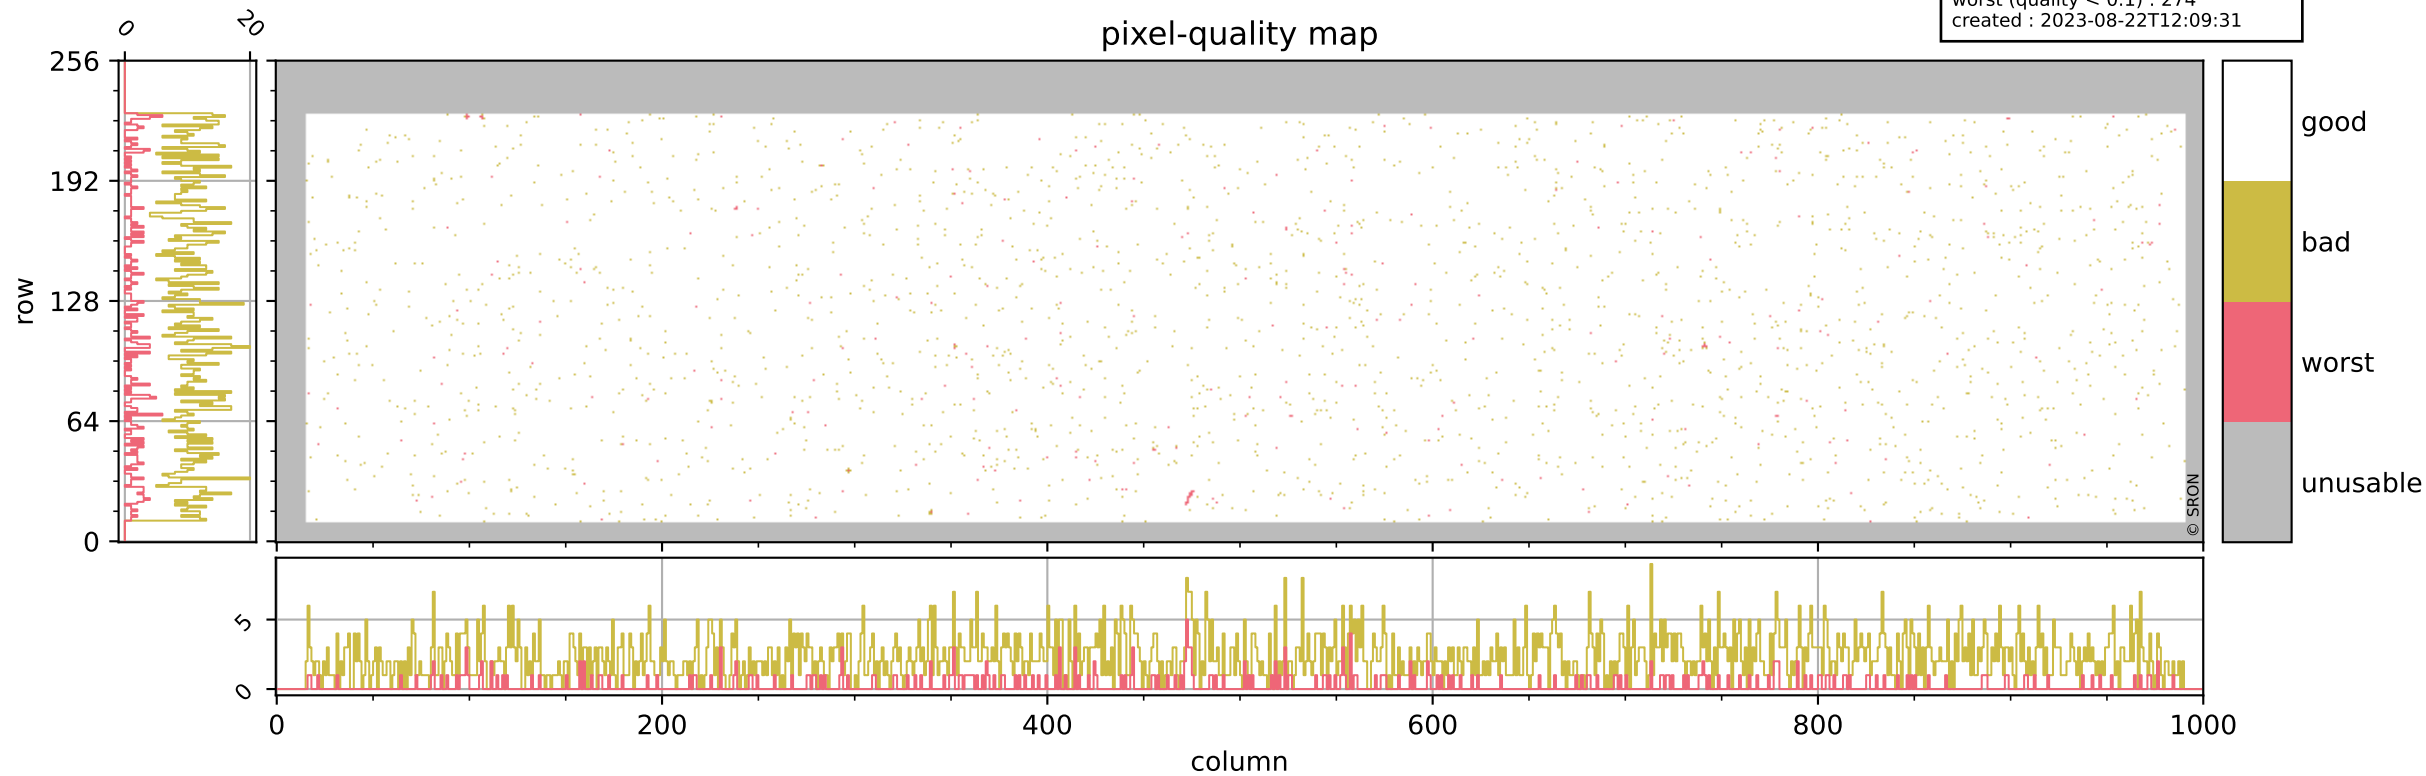

Tropomi SWIR pixel quality (beta nominal)

orbits : 19 in [21322, 21367]
coverage : 2021-11-24 / 2021-11-27
bad (quality < 0.8) : 2329
worst (quality < 0.1) : 274
created : 2023-08-22T12:09:31

Tropomi SWIR pixel quality (beta nominal)

orbits : 19 in [21322, 21367]
coverage : 2021-11-24 / 2021-11-27
bad (quality < 0.8) : 302
worst (quality < 0.1) : 121
created : 2023-08-22T12:09:31

Tropomi SWIR pixel quality (beta nominal)

orbits : 19 in [21322, 21367]
coverage : 2021-11-24 / 2021-11-27
bad (quality < 0.8) : 176
worst (quality < 0.1) : 66
created : 2023-08-22T12:09:31

Tropomi SWIR pixel quality (beta nominal)

orbits : 19 in [21322, 21367]
coverage : 2021-11-24 / 2021-11-27
bad (quality < 0.8) : 1005
worst (quality < 0.1) : 108
created : 2023-08-22T12:09:32

Tropomi SWIR pixel quality (beta nominal)

orbits : 19 in [21322, 21367]
coverage : 2021-11-24 / 2021-11-27
created : 2023-08-22T12:09:32

Histograms of pixel-quality

Tropomi SWIR pixel quality (beta nominal) ground-tracks of Sentinel-5P

orbits : 19 in [21322, 21367]
coverage : 2021-11-24 / 2021-11-27
created : 2023-08-22T12:09:33