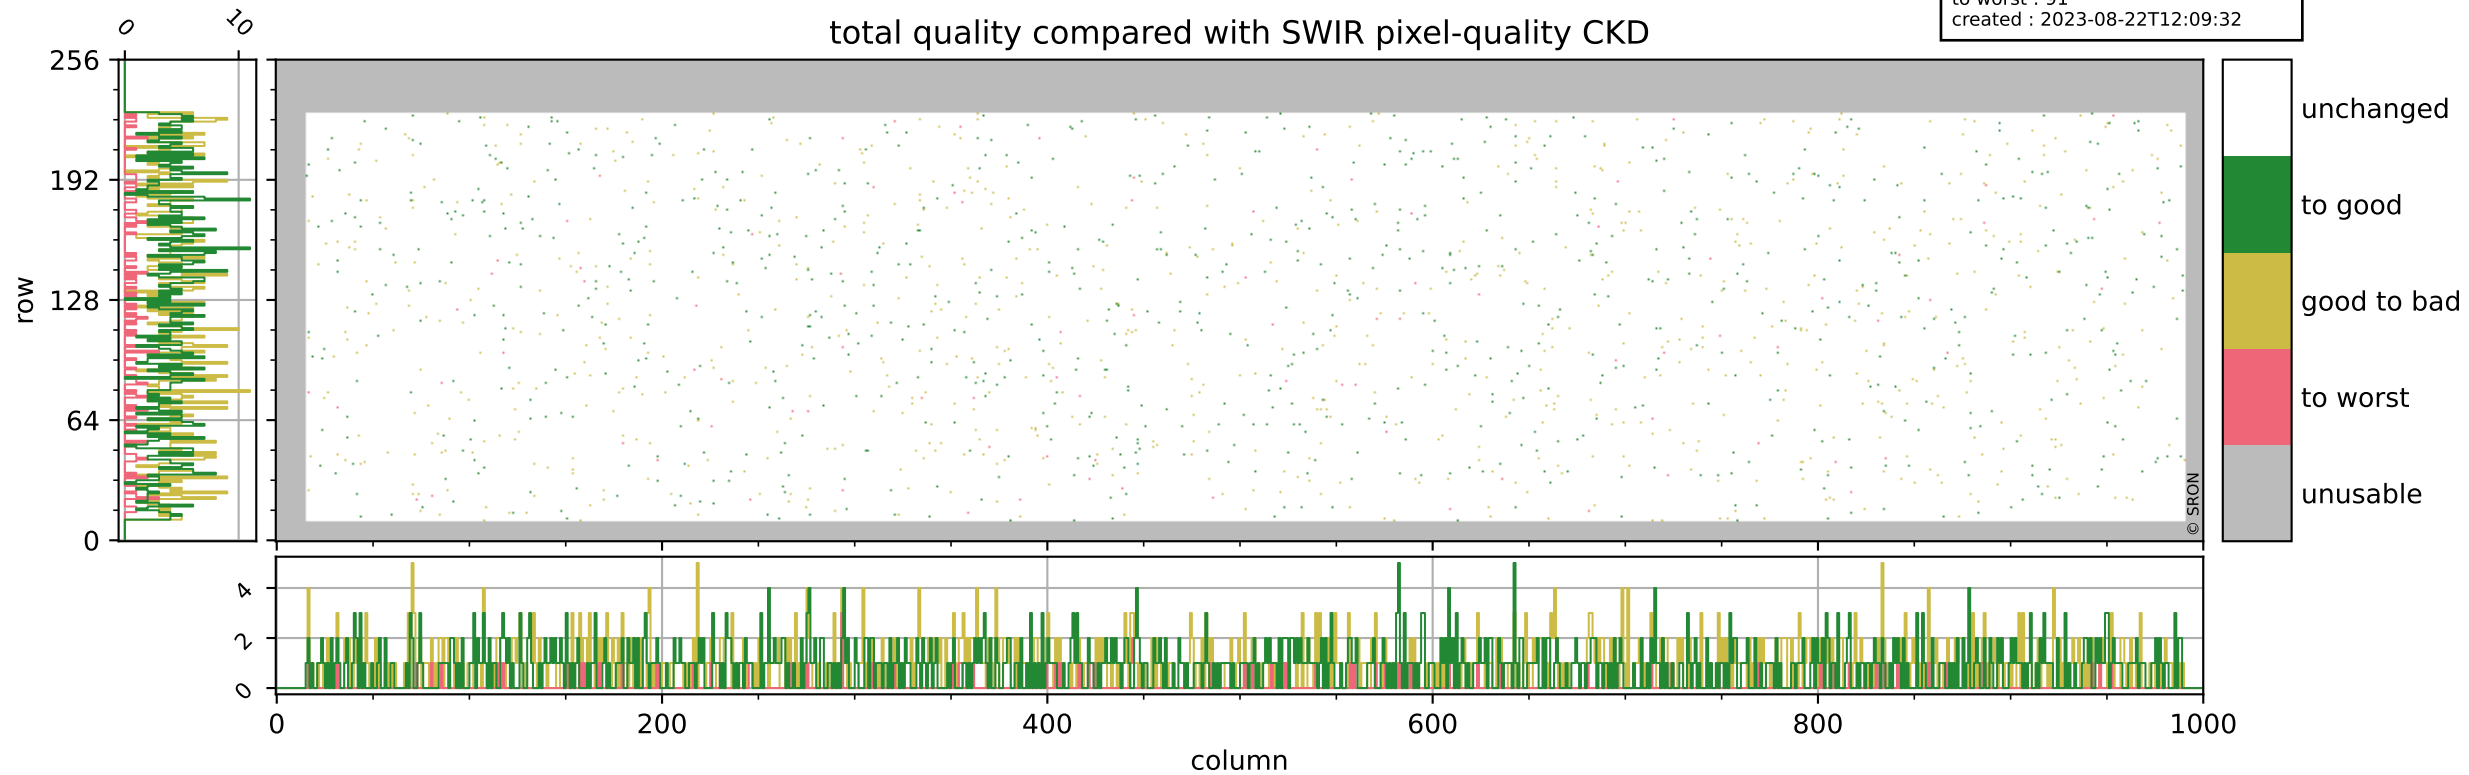

orbits : 19 in [21322, 21367]
coverage : 2021-11-24 / 2021-11-27
bad (quality < 0.8) : 302
worst (quality < 0.1) : 121
created : 2023-08-22T12:09:31

Tropomi SWIR pixel quality (beta nominal)

orbits : 19 in [21322, 21367]
coverage : 2021-11-24 / 2021-11-27
bad (quality < 0.8) : 176
worst (quality < 0.1) : 66
created : 2023-08-22T12:09:31

Tropomi SWIR pixel quality (beta nominal)

orbits : 19 in [21322, 21367]
coverage : 2021-11-24 / 2021-11-27
bad (quality < 0.8) : 1005
worst (quality < 0.1) : 108
created : 2023-08-22T12:09:32

Tropomi SWIR pixel quality (beta nominal)

orbits : 19 in [21322, 21367]
coverage : 2021-11-24 / 2021-11-27
to good : 852
good to bad : 814
to worst : 91
created : 2023-08-22T12:09:32

total quality compared with SWIR pixel-quality CKD

Tropomi SWIR pixel quality (beta nominal)

orbits : 19 in [21322, 21367]
coverage : 2021-11-24 / 2021-11-27
created : 2023-08-22T12:09:32

Histograms of pixel-quality

Tropomi SWIR pixel quality (beta nominal) ground-tracks of Sentinel-5P

orbits : 19 in [21322, 21367]
coverage : 2021-11-24 / 2021-11-27
created : 2023-08-22T12:09:33