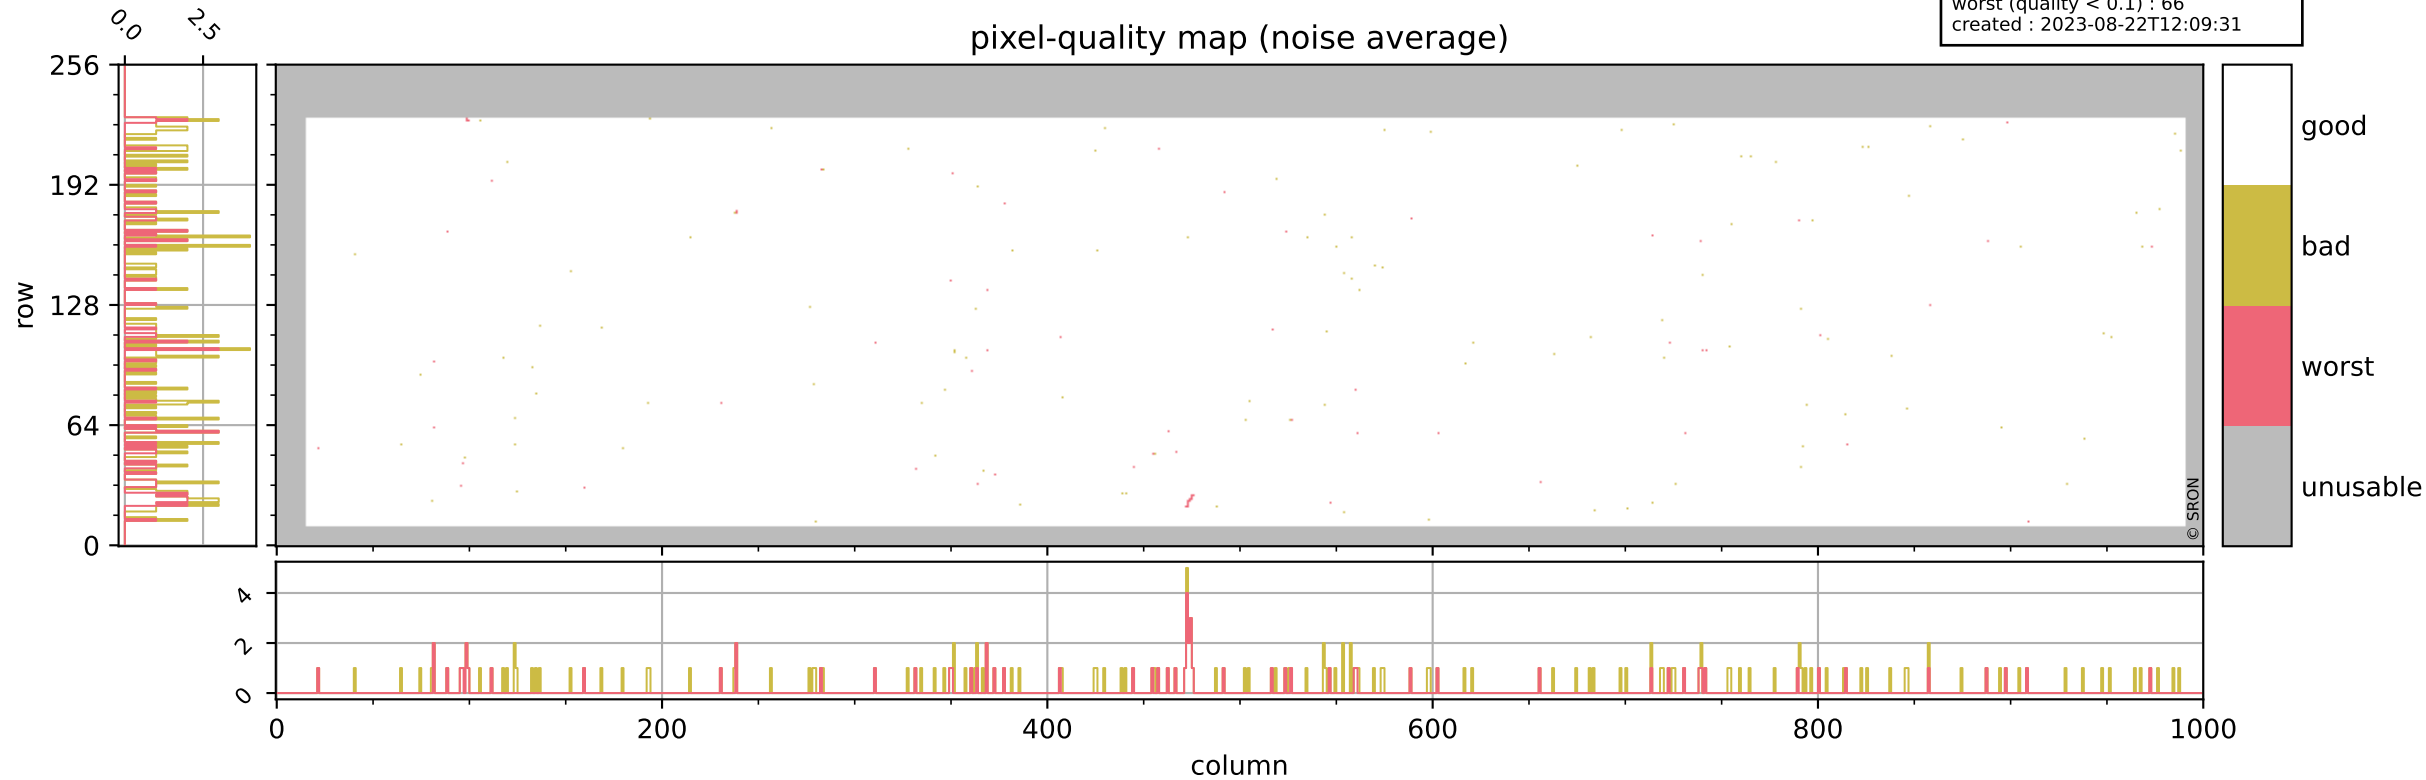

Tropomi SWIR pixel quality (beta nominal)

orbits : 19 in [21322, 21367]
coverage : 2021-11-24 / 2021-11-27
bad (quality < 0.8) : 2329
worst (quality < 0.1) : 274
created : 2023-08-22T12:09:31

Tropomi SWIR pixel quality (beta nominal)

orbits : 19 in [21322, 21367]
coverage : 2021-11-24 / 2021-11-27
bad (quality < 0.8) : 302
worst (quality < 0.1) : 121
created : 2023-08-22T12:09:31

Tropomi SWIR pixel quality (beta nominal)

orbits : 19 in [21322, 21367]
coverage : 2021-11-24 / 2021-11-27
bad (quality < 0.8) : 176
worst (quality < 0.1) : 66
created : 2023-08-22T12:09:31

Tropomi SWIR pixel quality (beta nominal)

orbits : 19 in [21322, 21367]
coverage : 2021-11-24 / 2021-11-27
bad (quality < 0.8) : 1005
worst (quality < 0.1) : 108
created : 2023-08-22T12:09:32

Tropomi SWIR pixel quality (beta nominal)

orbits : 19 in [21322, 21367]
coverage : 2021-11-24 / 2021-11-27
created : 2023-08-22T12:09:32

Histograms of pixel-quality

Tropomi SWIR pixel quality (beta nominal) ground-tracks of Sentinel-5P

orbits : 19 in [21322, 21367]
coverage : 2021-11-24 / 2021-11-27
created : 2023-08-22T12:09:33