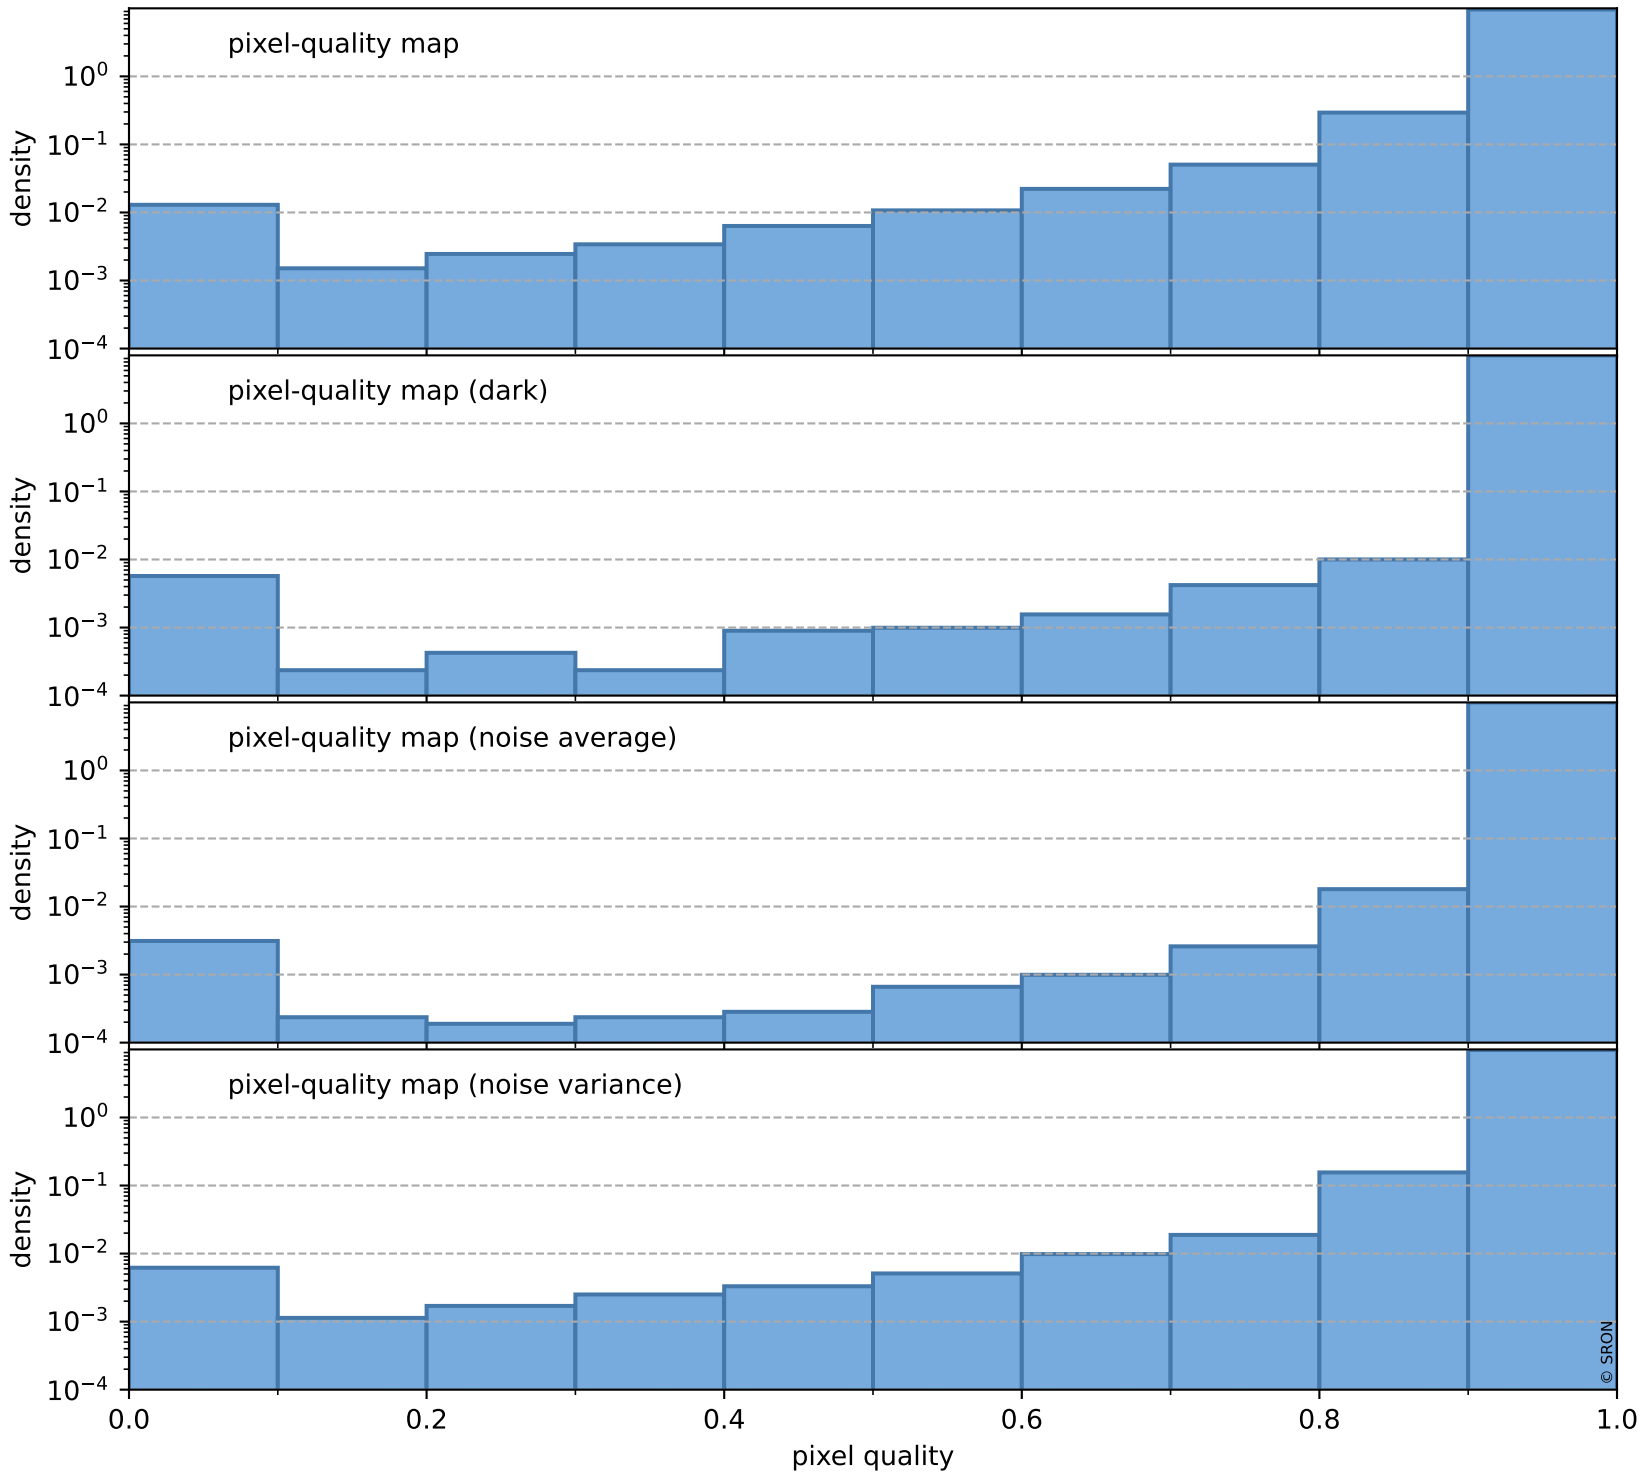

Tropomi SWIR pixel quality (beta nominal)

orbits : 19 in [21322, 21367]
coverage : 2021-11-24 / 2021-11-27
bad (quality < 0.8) : 1005
worst (quality < 0.1) : 108
created : 2023-08-22T12:09:32

Tropomi SWIR pixel quality (beta nominal)

orbits : 19 in [21322, 21367]
coverage : 2021-11-24 / 2021-11-27
to good : 852
good to bad : 814
to worst : 91
created : 2023-08-22T12:09:32

total quality compared with SWIR pixel-quality CKD

Tropomi SWIR pixel quality (beta nominal)

orbits : 19 in [21322, 21367]
coverage : 2021-11-24 / 2021-11-27
created : 2023-08-22T12:09:32

Histograms of pixel-quality

Tropomi SWIR pixel quality (beta nominal) ground-tracks of Sentinel-5P

orbits : 19 in [21322, 21367]
coverage : 2021-11-24 / 2021-11-27
created : 2023-08-22T12:09:33