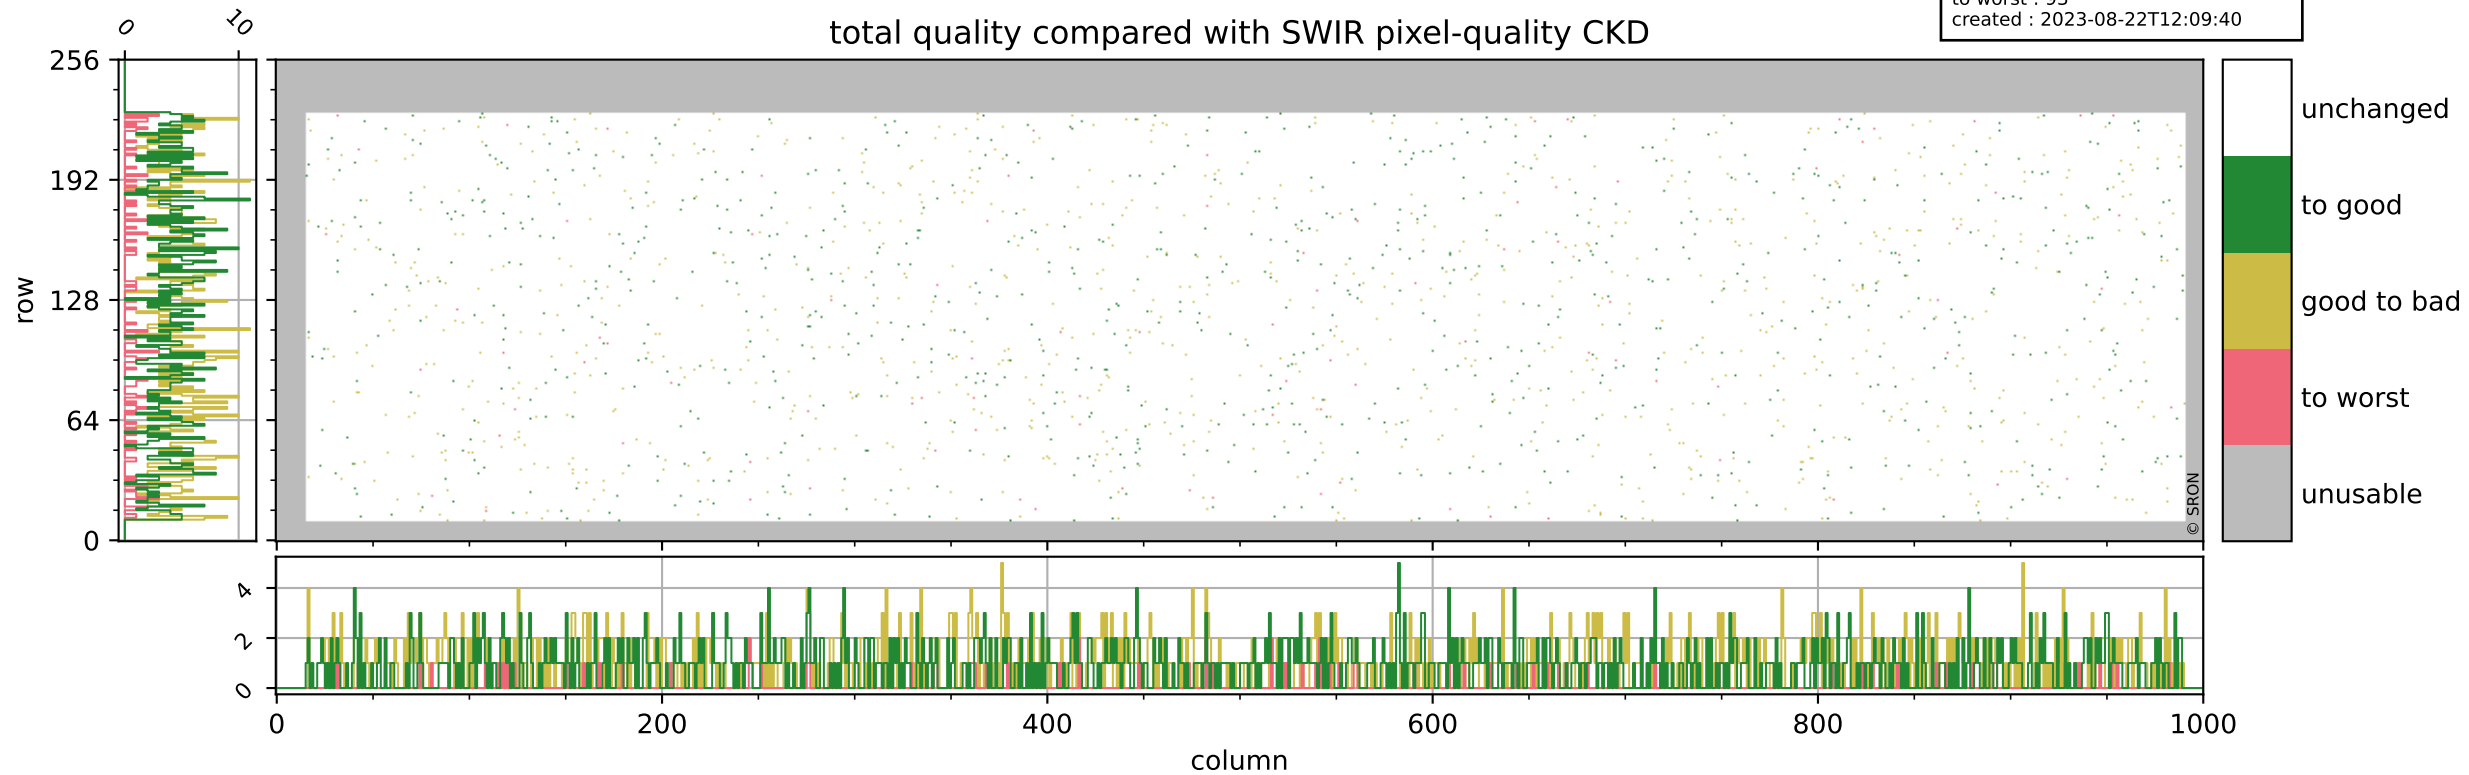

orbits : 19 in [21457, 21502]
coverage : 2021-12-03 / 2021-12-07
bad (quality < 0.8) : 296
worst (quality < 0.1) : 120
created : 2023-08-22T12:09:40

Tropomi SWIR pixel quality (beta nominal)

orbits : 19 in [21457, 21502]
coverage : 2021-12-03 / 2021-12-07
bad (quality < 0.8) : 162
worst (quality < 0.1) : 44
created : 2023-08-22T12:09:40

Tropomi SWIR pixel quality (beta nominal)

orbits : 19 in [21457, 21502]
coverage : 2021-12-03 / 2021-12-07
bad (quality < 0.8) : 1097
worst (quality < 0.1) : 115
created : 2023-08-22T12:09:40

Tropomi SWIR pixel quality (beta nominal)

orbits : 19 in [21457, 21502]
coverage : 2021-12-03 / 2021-12-07
to good : 863
good to bad : 897
to worst : 93
created : 2023-08-22T12:09:40

total quality compared with SWIR pixel-quality CKD

Tropomi SWIR pixel quality (beta nominal)

orbits : 19 in [21457, 21502]
coverage : 2021-12-03 / 2021-12-07
created : 2023-08-22T12:09:41

Histograms of pixel-quality

Tropomi SWIR pixel quality (beta nominal) ground-tracks of Sentinel-5P

orbits : 19 in [21457, 21502]
coverage : 2021-12-03 / 2021-12-07
created : 2023-08-22T12:09:41