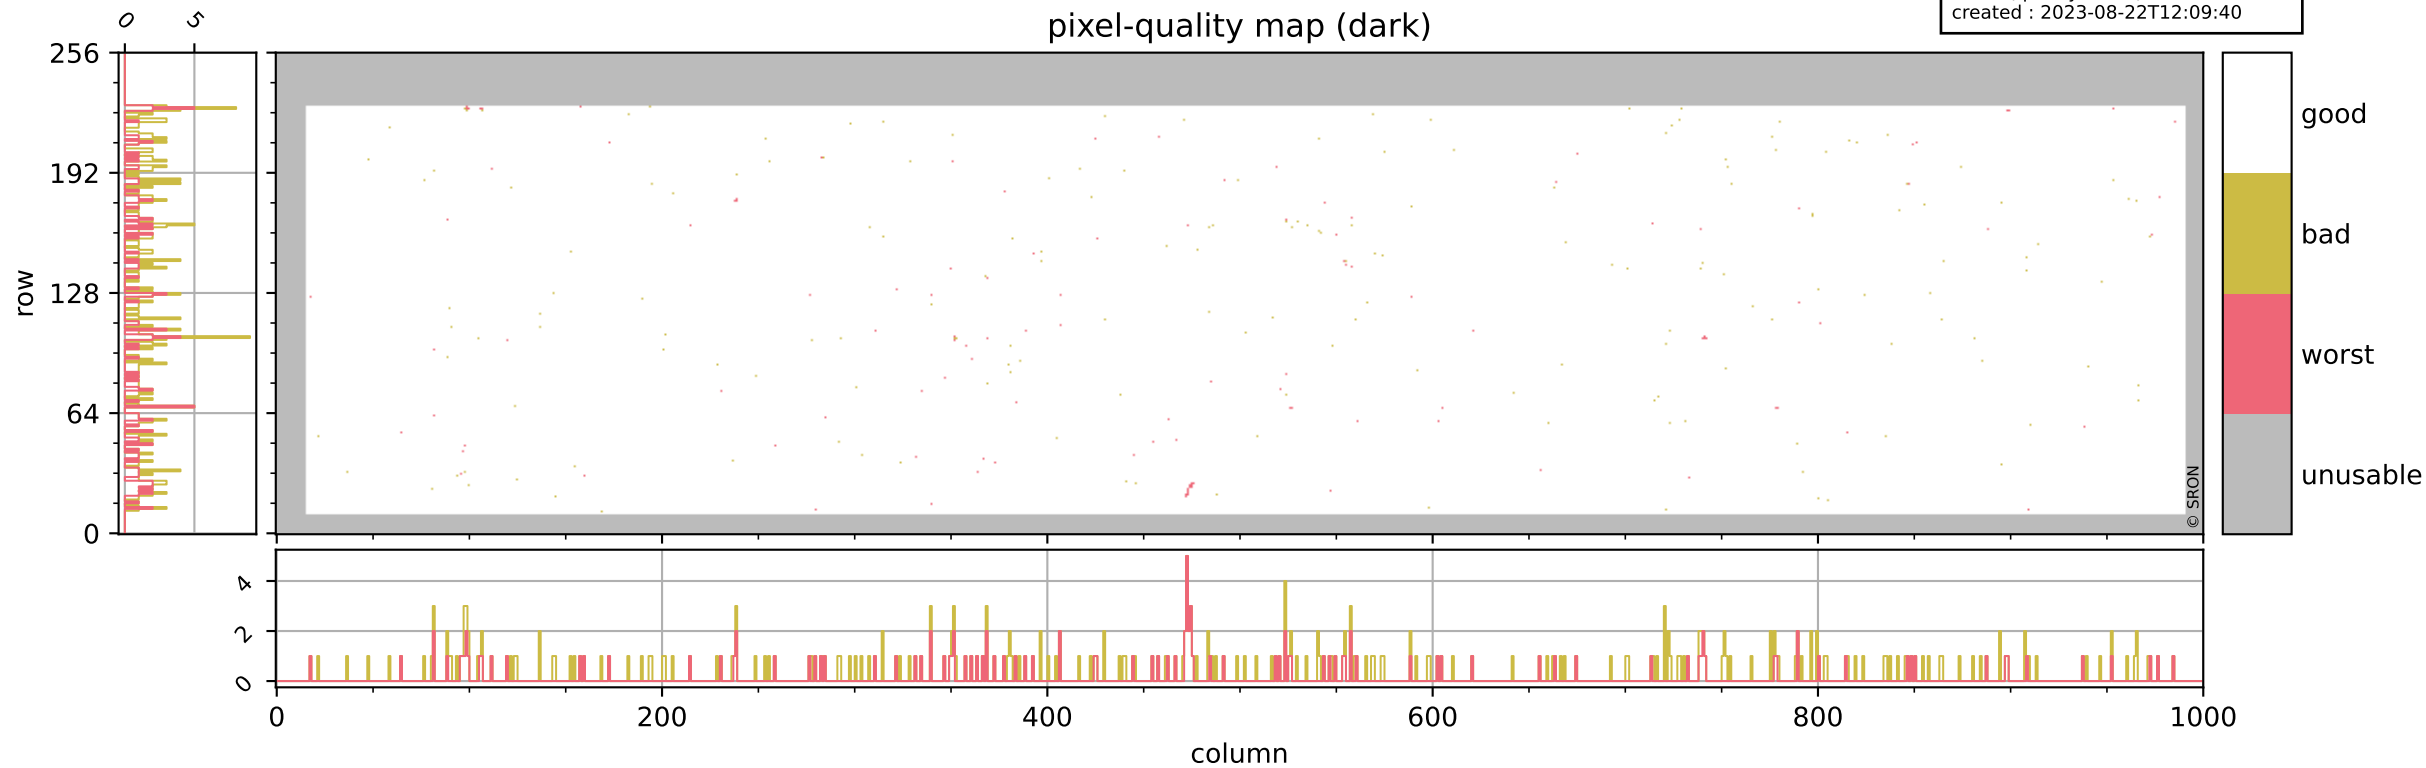

Tropomi SWIR pixel quality (beta nominal)

orbits : 19 in [21457, 21502]
coverage : 2021-12-03 / 2021-12-07
bad (quality < 0.8) : 2404
worst (quality < 0.1) : 278
created : 2023-08-22T12:09:39

Tropomi SWIR pixel quality (beta nominal)

orbits : 19 in [21457, 21502]
coverage : 2021-12-03 / 2021-12-07
bad (quality < 0.8) : 296
worst (quality < 0.1) : 120
created : 2023-08-22T12:09:40

Tropomi SWIR pixel quality (beta nominal)

orbits : 19 in [21457, 21502]
coverage : 2021-12-03 / 2021-12-07
bad (quality < 0.8) : 162
worst (quality < 0.1) : 44
created : 2023-08-22T12:09:40

Tropomi SWIR pixel quality (beta nominal)

orbits : 19 in [21457, 21502]
coverage : 2021-12-03 / 2021-12-07
bad (quality < 0.8) : 1097
worst (quality < 0.1) : 115
created : 2023-08-22T12:09:40

Tropomi SWIR pixel quality (beta nominal)

orbits : 19 in [21457, 21502]
coverage : 2021-12-03 / 2021-12-07
created : 2023-08-22T12:09:41

Histograms of pixel-quality

Tropomi SWIR pixel quality (beta nominal) ground-tracks of Sentinel-5P

orbits : 19 in [21457, 21502]
coverage : 2021-12-03 / 2021-12-07
created : 2023-08-22T12:09:41