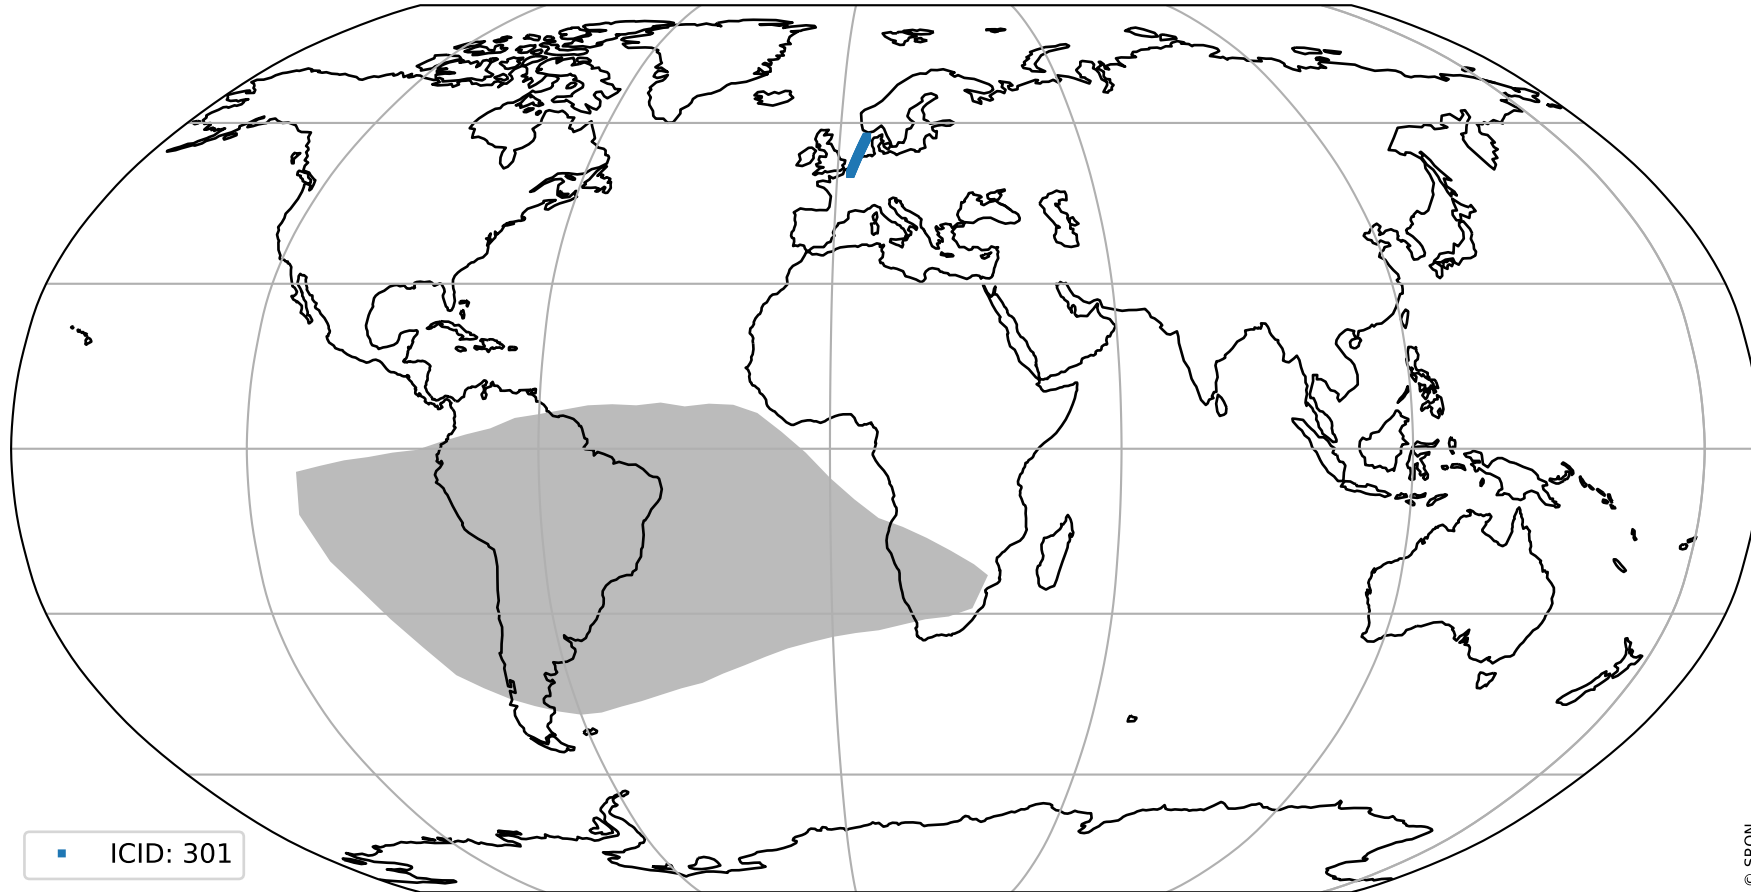

Tropomi SWIR pixel quality (beta nominal)

orbits : 19 in [21457, 21502]
coverage : 2021-12-03 / 2021-12-07
bad (quality < 0.8) : 1097
worst (quality < 0.1) : 115
created : 2023-08-22T12:09:40

Tropomi SWIR pixel quality (beta nominal)

orbits : 19 in [21457, 21502]
coverage : 2021-12-03 / 2021-12-07
to good : 863
good to bad : 897
to worst : 93
created : 2023-08-22T12:09:40

total quality compared with SWIR pixel-quality CKD

Tropomi SWIR pixel quality (beta nominal)

orbits : 19 in [21457, 21502]
coverage : 2021-12-03 / 2021-12-07
created : 2023-08-22T12:09:41

Histograms of pixel-quality

Tropomi SWIR pixel quality (beta nominal) ground-tracks of Sentinel-5P

orbits : 19 in [21457, 21502]
coverage : 2021-12-03 / 2021-12-07
created : 2023-08-22T12:09:41