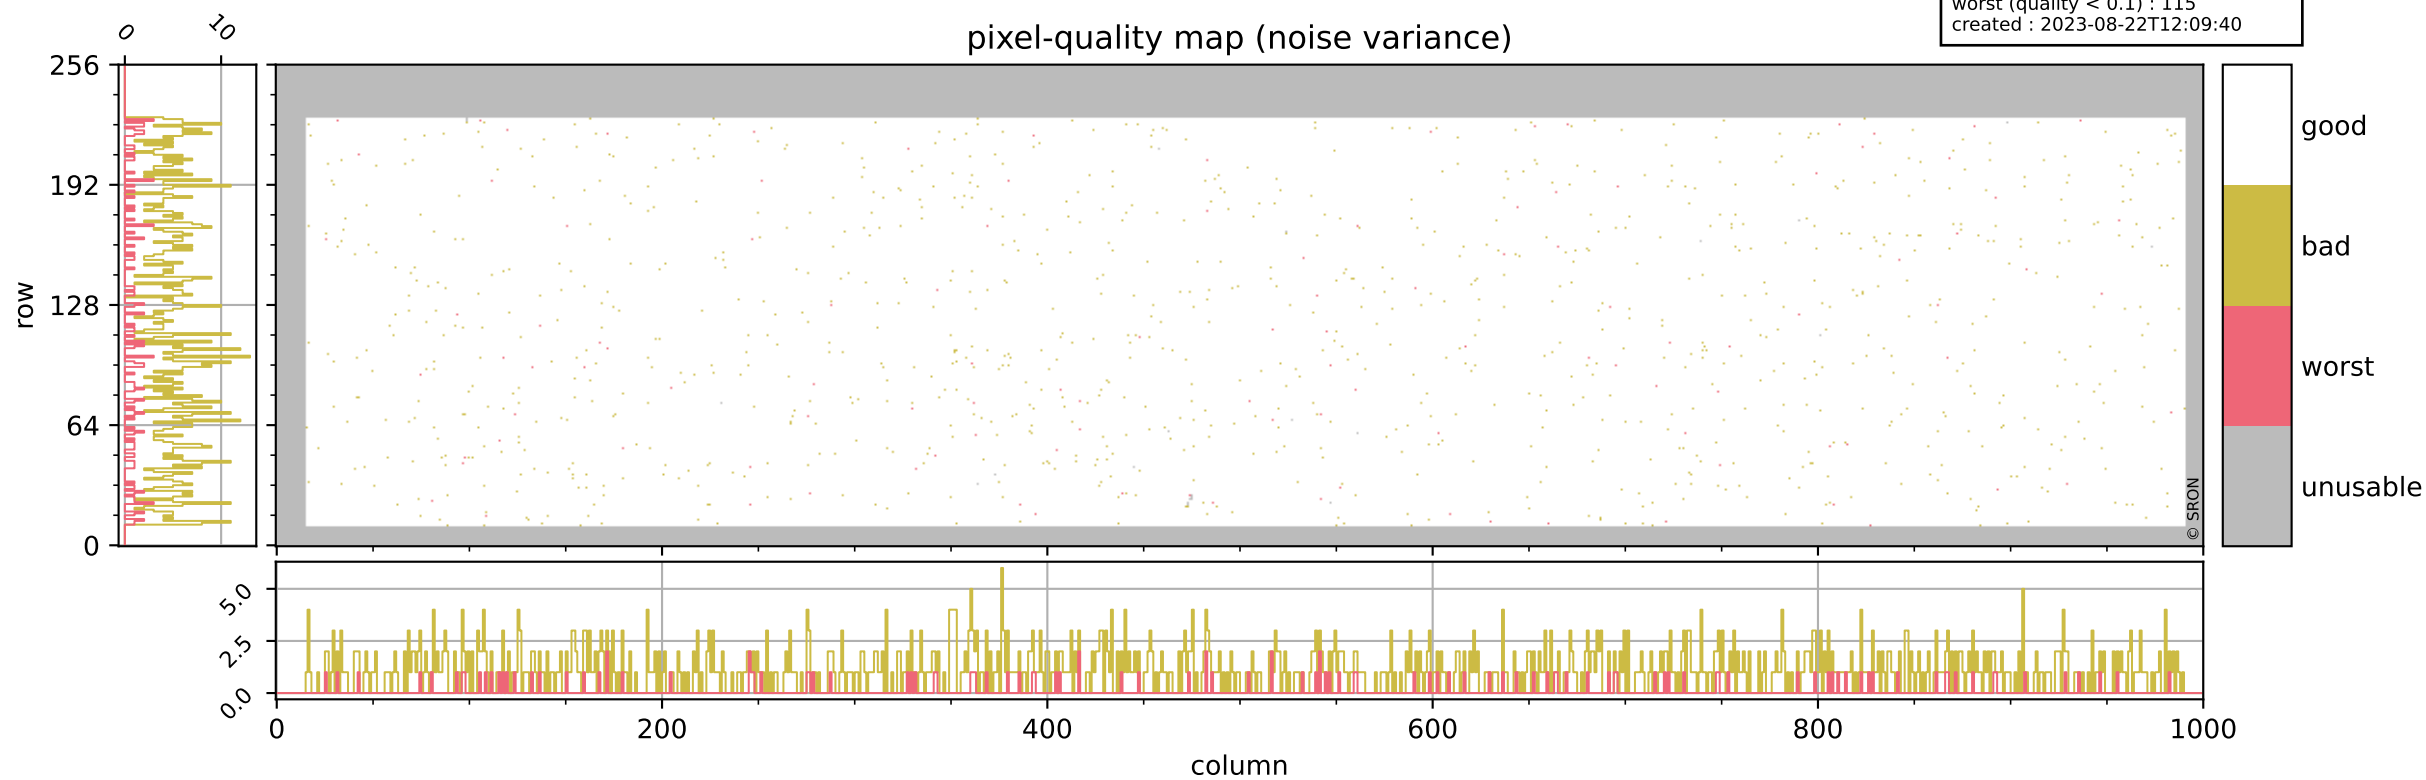

orbits : 19 in [21457, 21502]
coverage : 2021-12-03 / 2021-12-07
bad (quality < 0.8) : 296
worst (quality < 0.1) : 120
created : 2023-08-22T12:09:40

Tropomi SWIR pixel quality (beta nominal)

orbits : 19 in [21457, 21502]
coverage : 2021-12-03 / 2021-12-07
bad (quality < 0.8) : 162
worst (quality < 0.1) : 44
created : 2023-08-22T12:09:40

Tropomi SWIR pixel quality (beta nominal)

orbits : 19 in [21457, 21502]
coverage : 2021-12-03 / 2021-12-07
bad (quality < 0.8) : 1097
worst (quality < 0.1) : 115
created : 2023-08-22T12:09:40

Tropomi SWIR pixel quality (beta nominal)

orbits : 19 in [21457, 21502]
coverage : 2021-12-03 / 2021-12-07
to good : 863
good to bad : 897
to worst : 93
created : 2023-08-22T12:09:40

total quality compared with SWIR pixel-quality CKD

Tropomi SWIR pixel quality (beta nominal)

orbits : 19 in [21457, 21502]
coverage : 2021-12-03 / 2021-12-07
created : 2023-08-22T12:09:41

Histograms of pixel-quality

Tropomi SWIR pixel quality (beta nominal) ground-tracks of Sentinel-5P

orbits : 19 in [21457, 21502]
coverage : 2021-12-03 / 2021-12-07
created : 2023-08-22T12:09:41