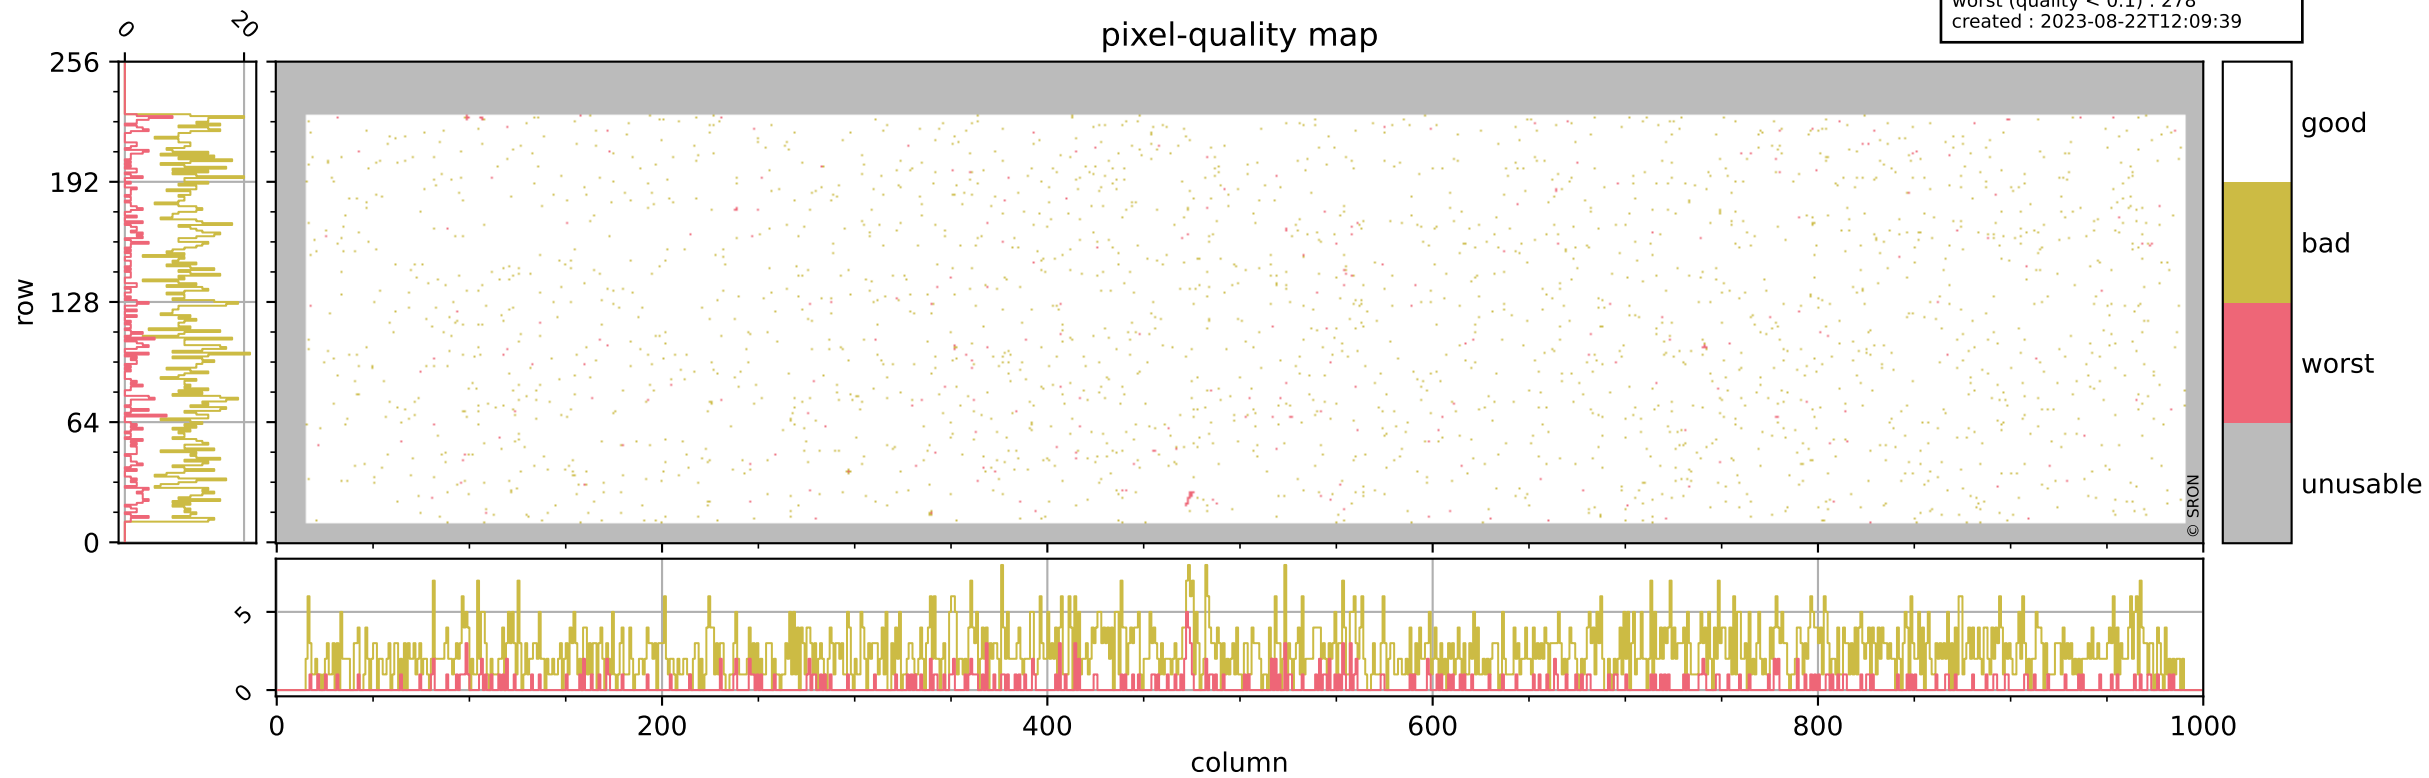

Tropomi SWIR pixel quality (beta nominal)

orbits : 19 in [21457, 21502]
coverage : 2021-12-03 / 2021-12-07
bad (quality < 0.8) : 2404
worst (quality < 0.1) : 278
created : 2023-08-22T12:09:39

Tropomi SWIR pixel quality (beta nominal)

orbits : 19 in [21457, 21502]
coverage : 2021-12-03 / 2021-12-07
bad (quality < 0.8) : 296
worst (quality < 0.1) : 120
created : 2023-08-22T12:09:40

Tropomi SWIR pixel quality (beta nominal)

orbits : 19 in [21457, 21502]
coverage : 2021-12-03 / 2021-12-07
bad (quality < 0.8) : 162
worst (quality < 0.1) : 44
created : 2023-08-22T12:09:40

Tropomi SWIR pixel quality (beta nominal)

orbits : 19 in [21457, 21502]
coverage : 2021-12-03 / 2021-12-07
bad (quality < 0.8) : 1097
worst (quality < 0.1) : 115
created : 2023-08-22T12:09:40

Tropomi SWIR pixel quality (beta nominal)

orbits : 19 in [21457, 21502]
coverage : 2021-12-03 / 2021-12-07
to good : 863
good to bad : 897
to worst : 93
created : 2023-08-22T12:09:40

total quality compared with SWIR pixel-quality CKD

Tropomi SWIR pixel quality (beta nominal)