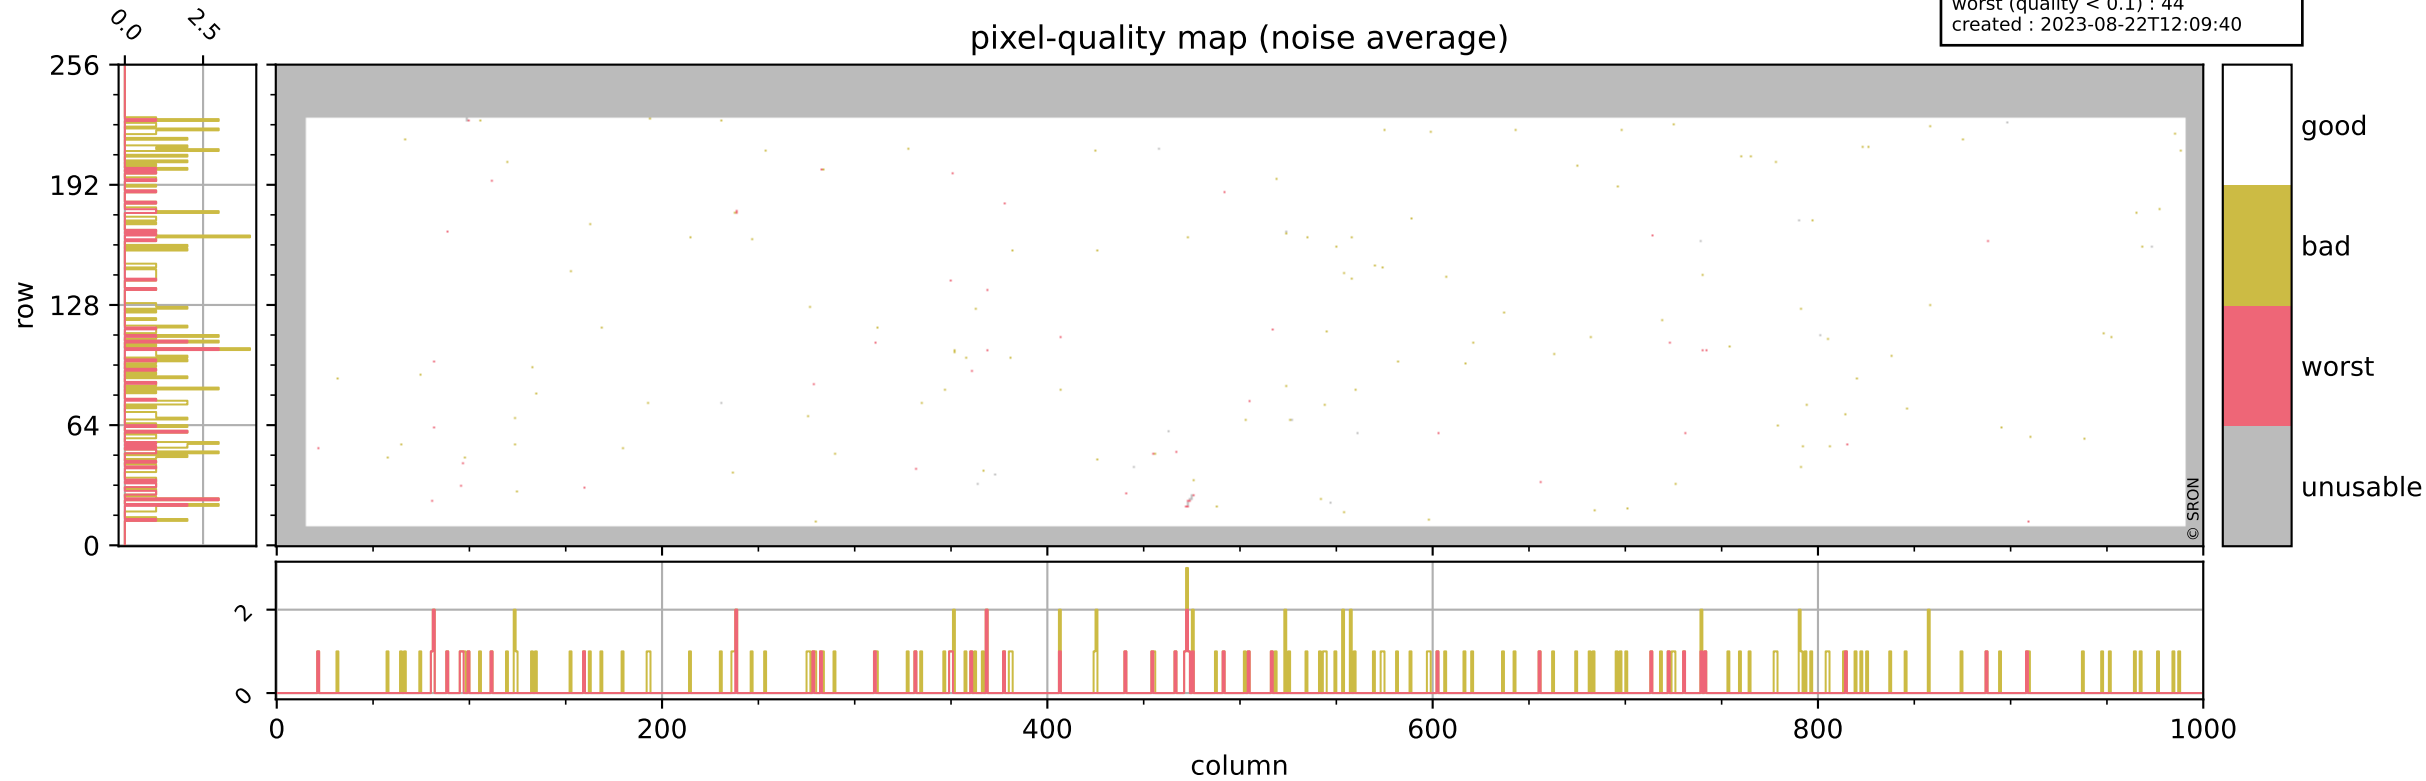

Tropomi SWIR pixel quality (beta nominal)

orbits : 19 in [21457, 21502]
coverage : 2021-12-03 / 2021-12-07
bad (quality < 0.8) : 2404
worst (quality < 0.1) : 278
created : 2023-08-22T12:09:39

Tropomi SWIR pixel quality (beta nominal)

orbits : 19 in [21457, 21502]
coverage : 2021-12-03 / 2021-12-07
bad (quality < 0.8) : 296
worst (quality < 0.1) : 120
created : 2023-08-22T12:09:40

Tropomi SWIR pixel quality (beta nominal)

orbits : 19 in [21457, 21502]
coverage : 2021-12-03 / 2021-12-07
bad (quality < 0.8) : 162
worst (quality < 0.1) : 44
created : 2023-08-22T12:09:40

Tropomi SWIR pixel quality (beta nominal)

orbits : 19 in [21457, 21502]
coverage : 2021-12-03 / 2021-12-07
bad (quality < 0.8) : 1097
worst (quality < 0.1) : 115
created : 2023-08-22T12:09:40

Tropomi SWIR pixel quality (beta nominal)

orbits : 19 in [21457, 21502]
coverage : 2021-12-03 / 2021-12-07
created : 2023-08-22T12:09:41

Histograms of pixel-quality

Tropomi SWIR pixel quality (beta nominal) ground-tracks of Sentinel-5P

orbits : 19 in [21457, 21502]
coverage : 2021-12-03 / 2021-12-07
created : 2023-08-22T12:09:41