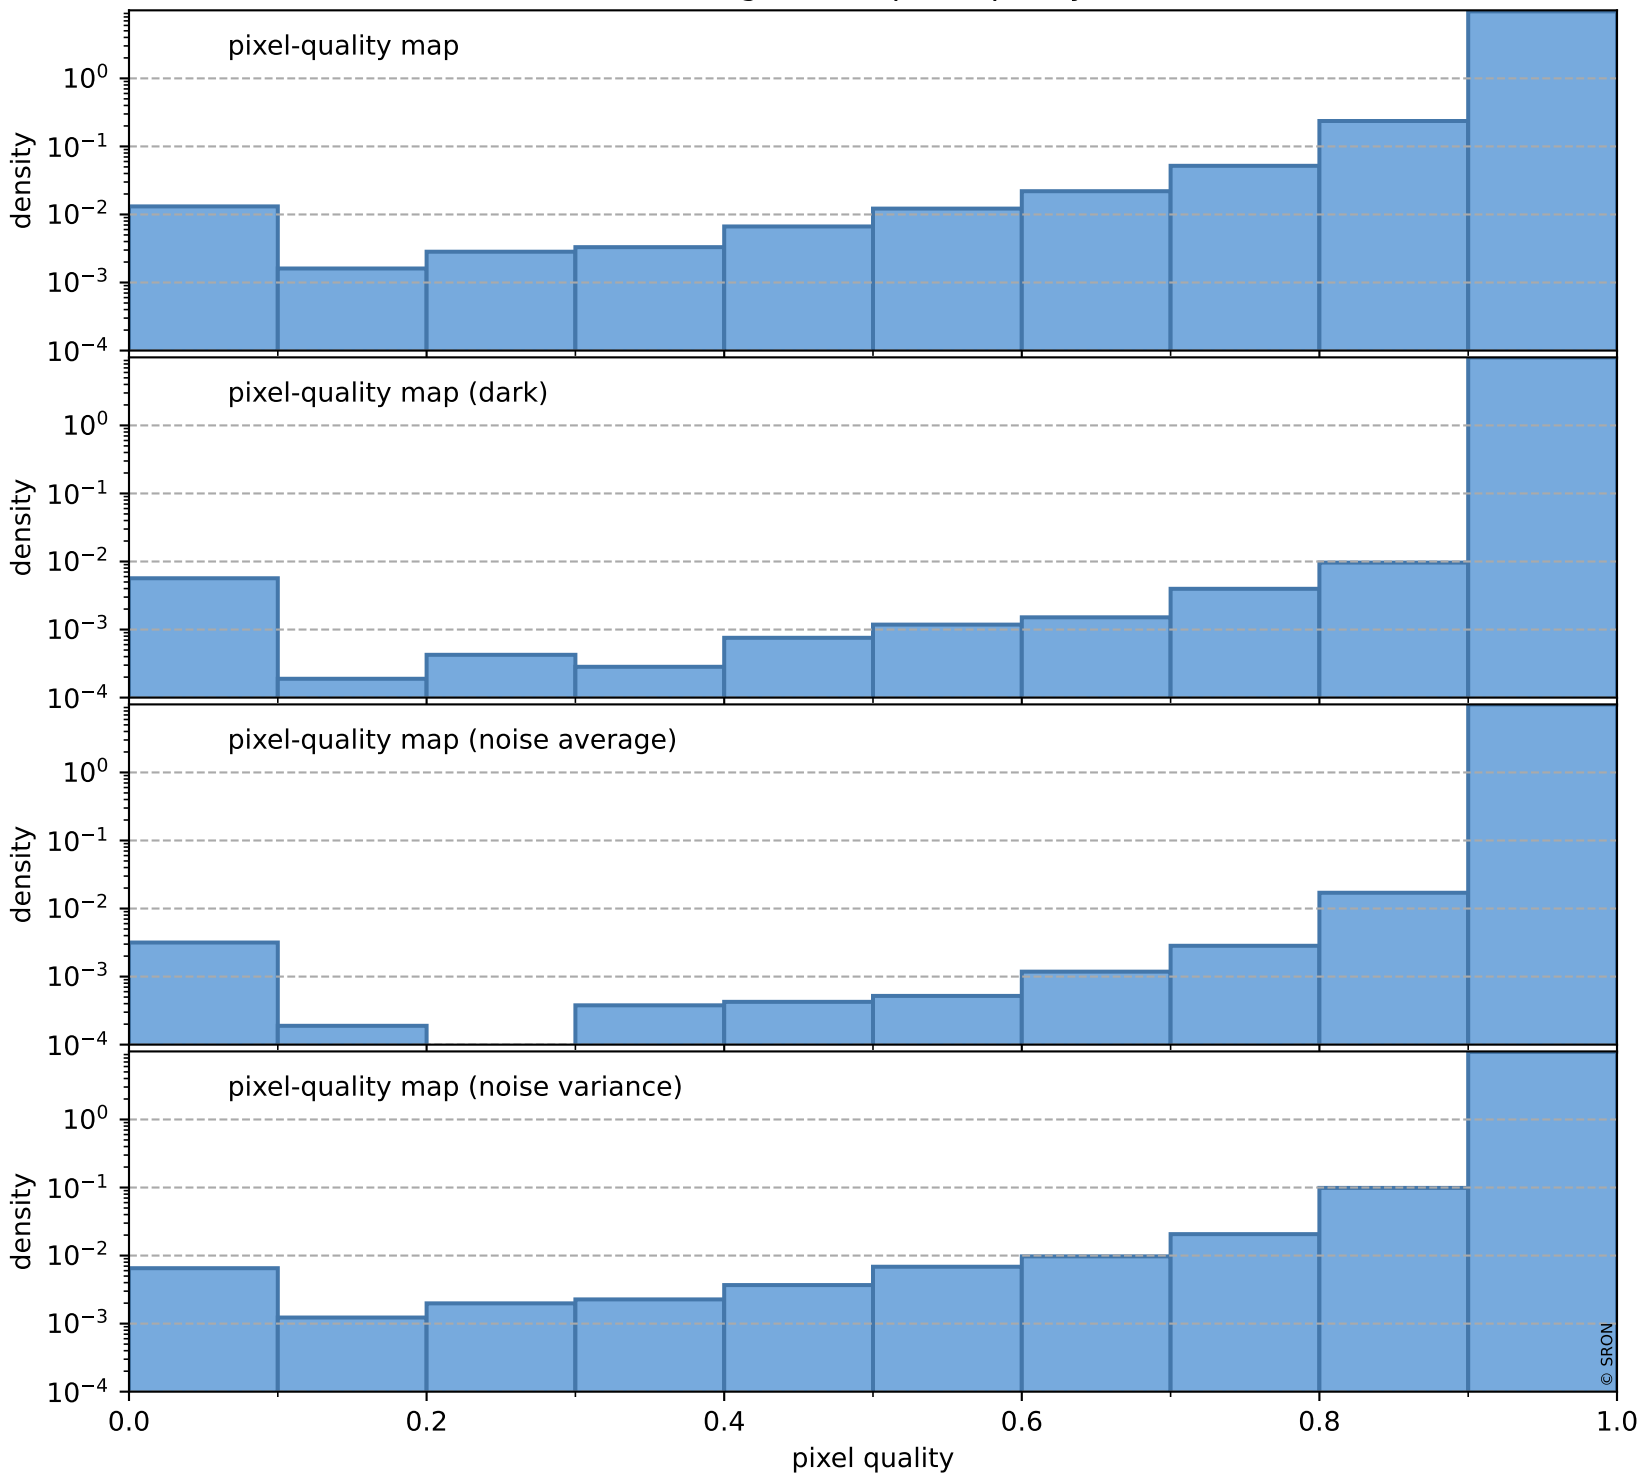

Tropomi SWIR pixel quality (beta nominal)

orbits : 19 in [21457, 21502]
coverage : 2021-12-03 / 2021-12-07
bad (quality < 0.8) : 1097
worst (quality < 0.1) : 115
created : 2023-08-22T12:09:40

Tropomi SWIR pixel quality (beta nominal)

orbits : 19 in [21457, 21502]
coverage : 2021-12-03 / 2021-12-07
to good : 863
good to bad : 897
to worst : 93
created : 2023-08-22T12:09:40

total quality compared with SWIR pixel-quality CKD

Tropomi SWIR pixel quality (beta nominal)

orbits : 19 in [21457, 21502]
coverage : 2021-12-03 / 2021-12-07
created : 2023-08-22T12:09:41

Histograms of pixel-quality

Tropomi SWIR pixel quality (beta nominal) ground-tracks of Sentinel-5P

orbits : 19 in [21457, 21502]
coverage : 2021-12-03 / 2021-12-07
created : 2023-08-22T12:09:41