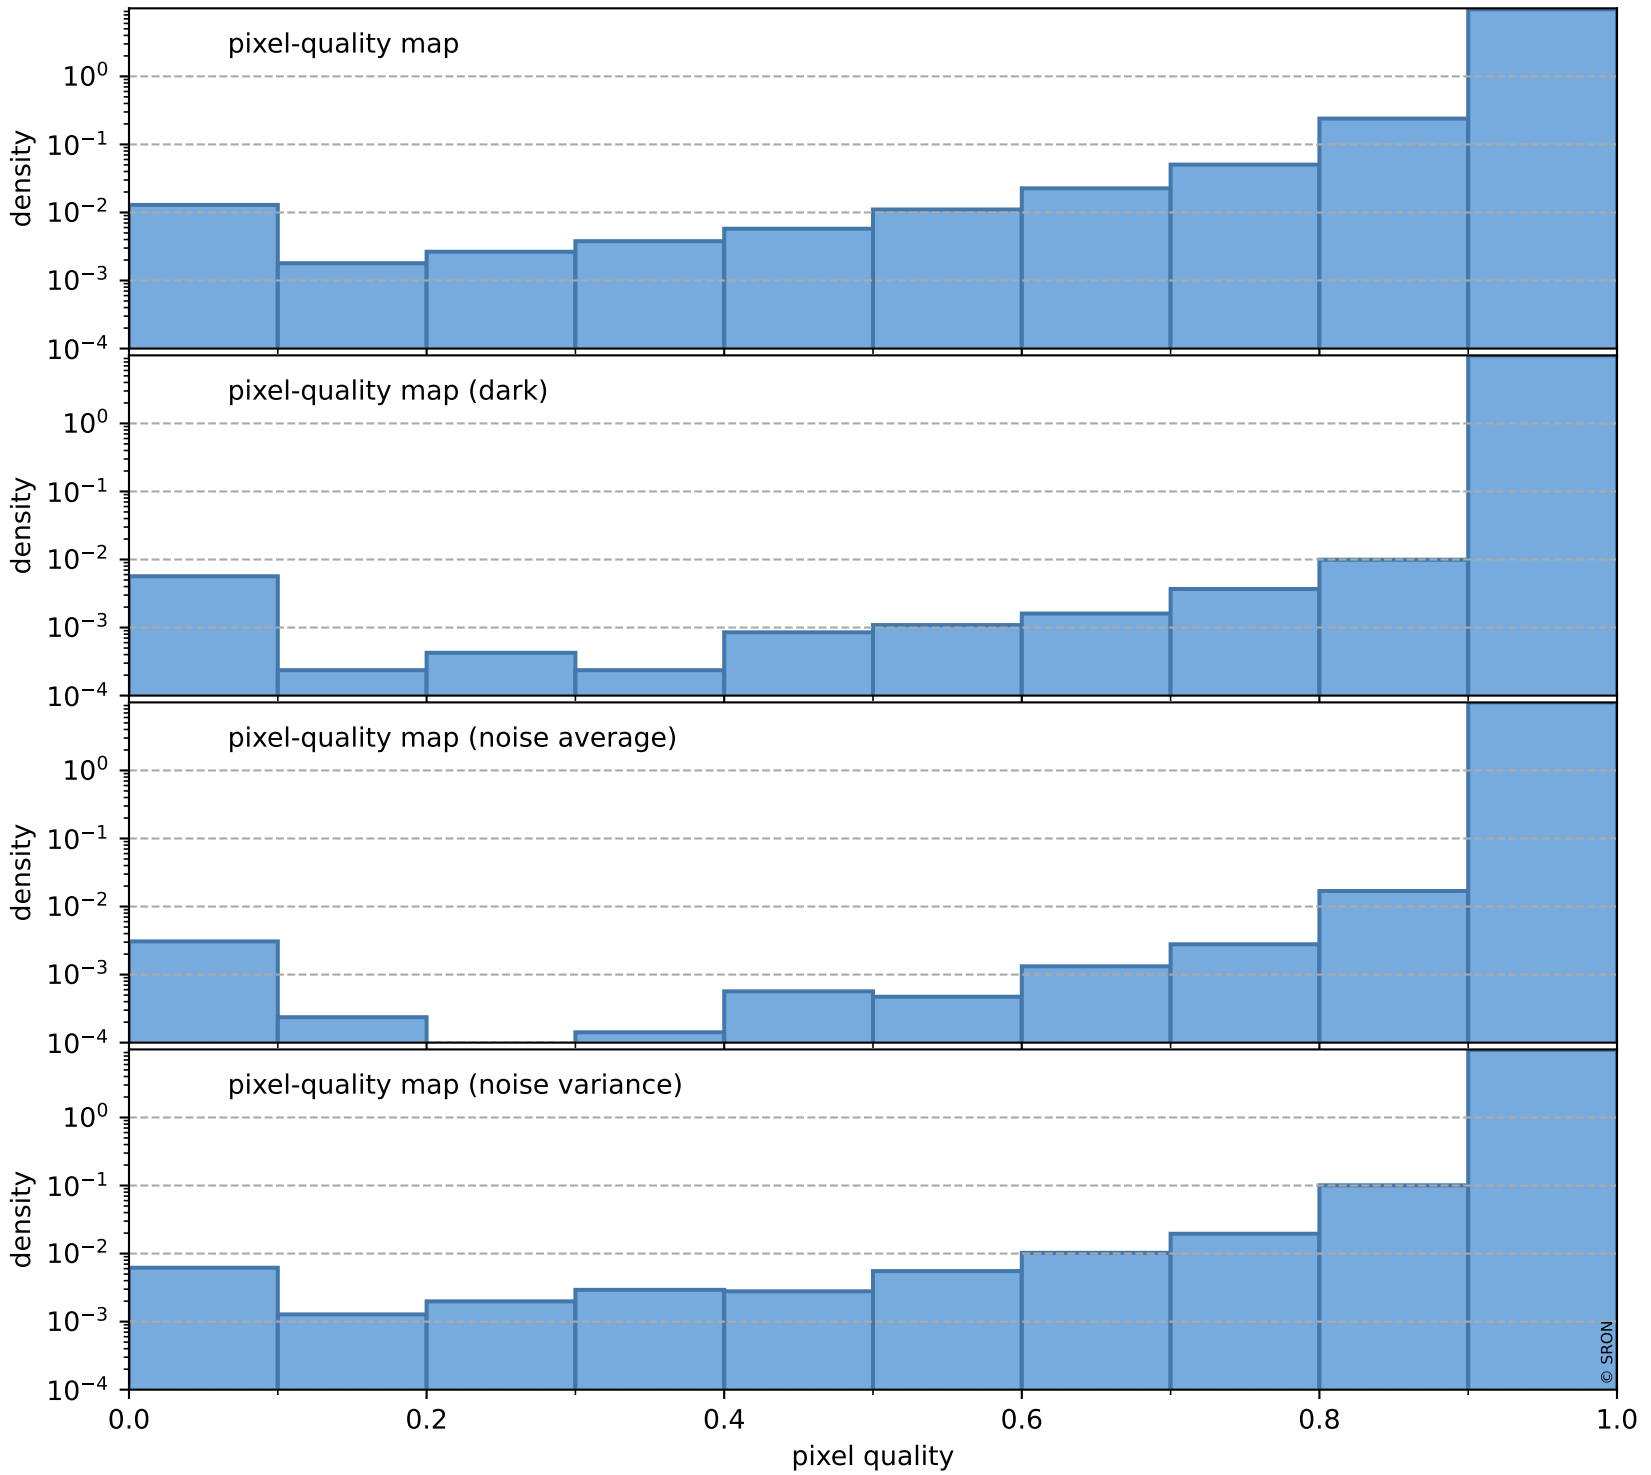

Tropomi SWIR pixel quality (beta nominal)

orbits : 20 in [21502, 21547]
coverage : 2021-12-07 / 2021-12-10
bad (quality < 0.8) : 1046
worst (quality < 0.1) : 108
created : 2023-08-22T12:09:43

Tropomi SWIR pixel quality (beta nominal)

orbits : 20 in [21502, 21547]
coverage : 2021-12-07 / 2021-12-10
to good : 865
good to bad : 852
to worst : 90
created : 2023-08-22T12:09:43

total quality compared with SWIR pixel-quality CKD

Tropomi SWIR pixel quality (beta nominal)

orbits : 20 in [21502, 21547]
coverage : 2021-12-07 / 2021-12-10
created : 2023-08-22T12:09:44

Histograms of pixel-quality

Tropomi SWIR pixel quality (beta nominal) ground-tracks of Sentinel-5P

orbits : 20 in [21502, 21547]
coverage : 2021-12-07 / 2021-12-10
created : 2023-08-22T12:09:44