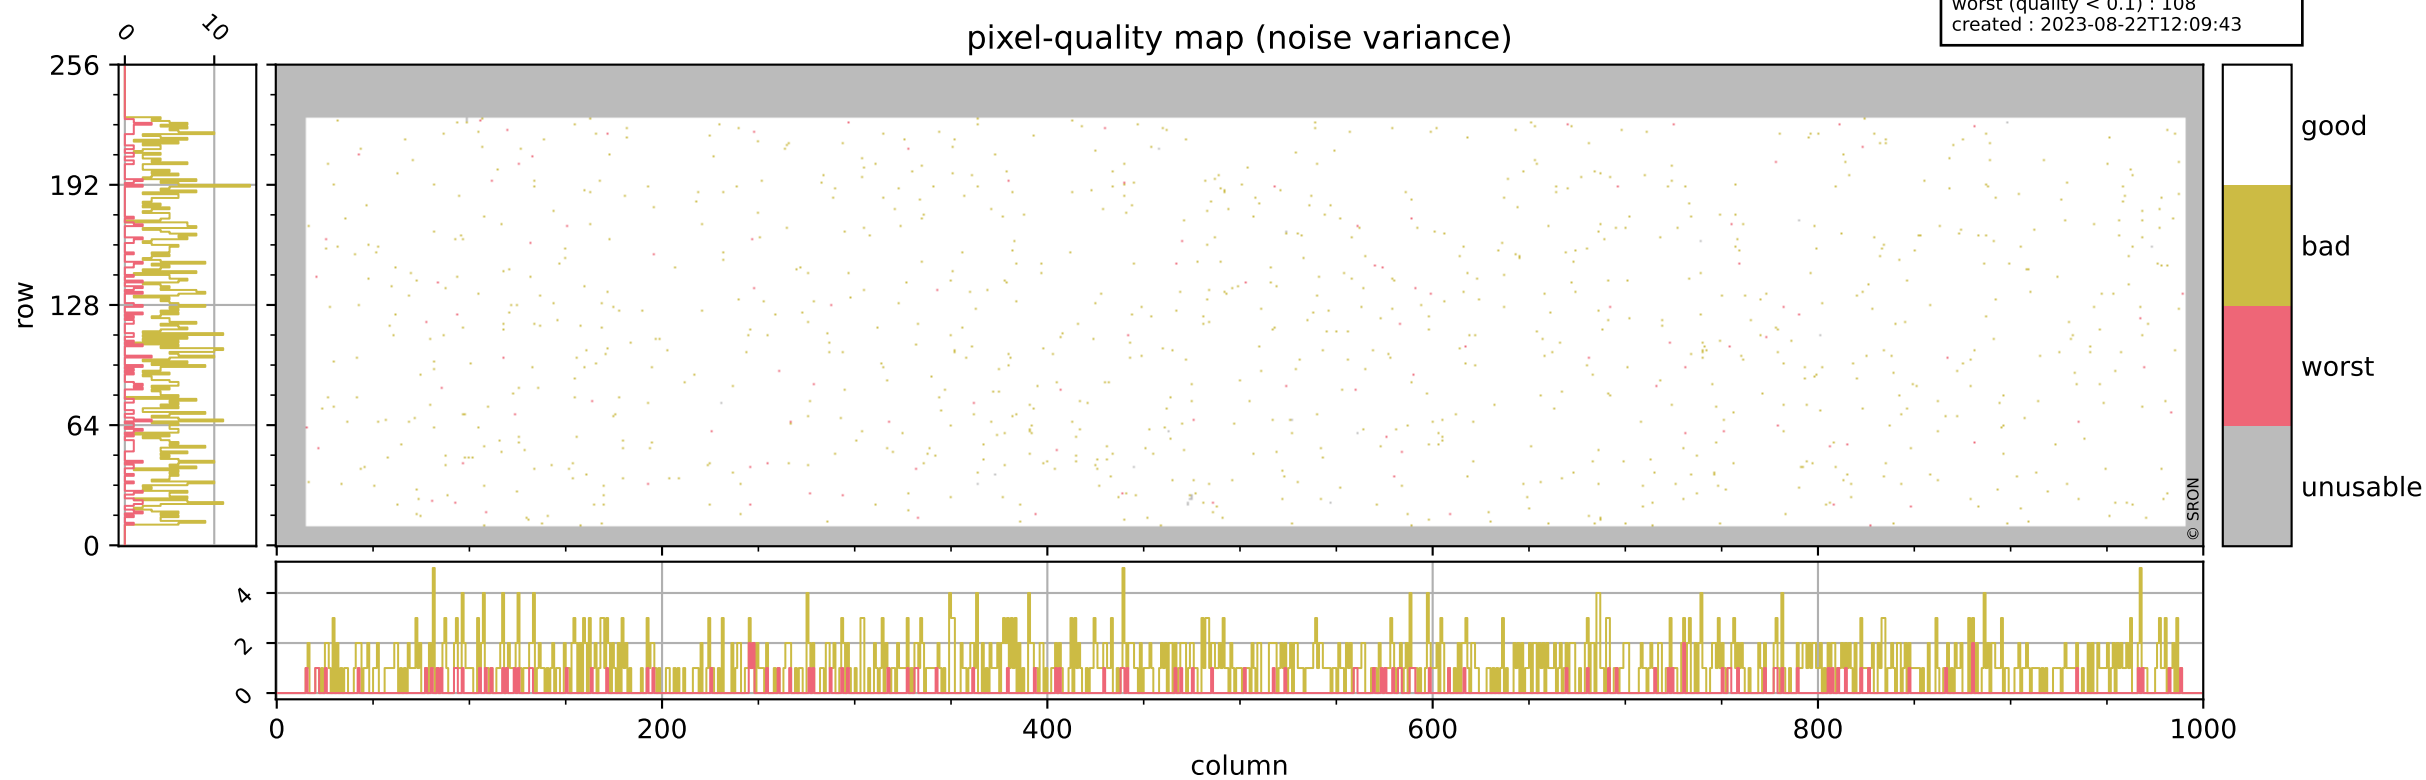

Tropomi SWIR pixel quality (beta nominal)

orbits : 20 in [21502, 21547]
coverage : 2021-12-07 / 2021-12-10
bad (quality < 0.8) : 2350
worst (quality < 0.1) : 273
created : 2023-08-22T12:09:42

Tropomi SWIR pixel quality (beta nominal)

orbits : 20 in [21502, 21547]
coverage : 2021-12-07 / 2021-12-10
bad (quality < 0.8) : 292
worst (quality < 0.1) : 120
created : 2023-08-22T12:09:43

Tropomi SWIR pixel quality (beta nominal)

orbits : 20 in [21502, 21547]
coverage : 2021-12-07 / 2021-12-10
bad (quality < 0.8) : 161
worst (quality < 0.1) : 42
created : 2023-08-22T12:09:43

Tropomi SWIR pixel quality (beta nominal)

orbits : 20 in [21502, 21547]
coverage : 2021-12-07 / 2021-12-10
bad (quality < 0.8) : 1046
worst (quality < 0.1) : 108
created : 2023-08-22T12:09:43

Tropomi SWIR pixel quality (beta nominal)

orbits : 20 in [21502, 21547]
coverage : 2021-12-07 / 2021-12-10
to good : 865
good to bad : 852
to worst : 90
created : 2023-08-22T12:09:43

total quality compared with SWIR pixel-quality CKD

Tropomi SWIR pixel quality (beta nominal)