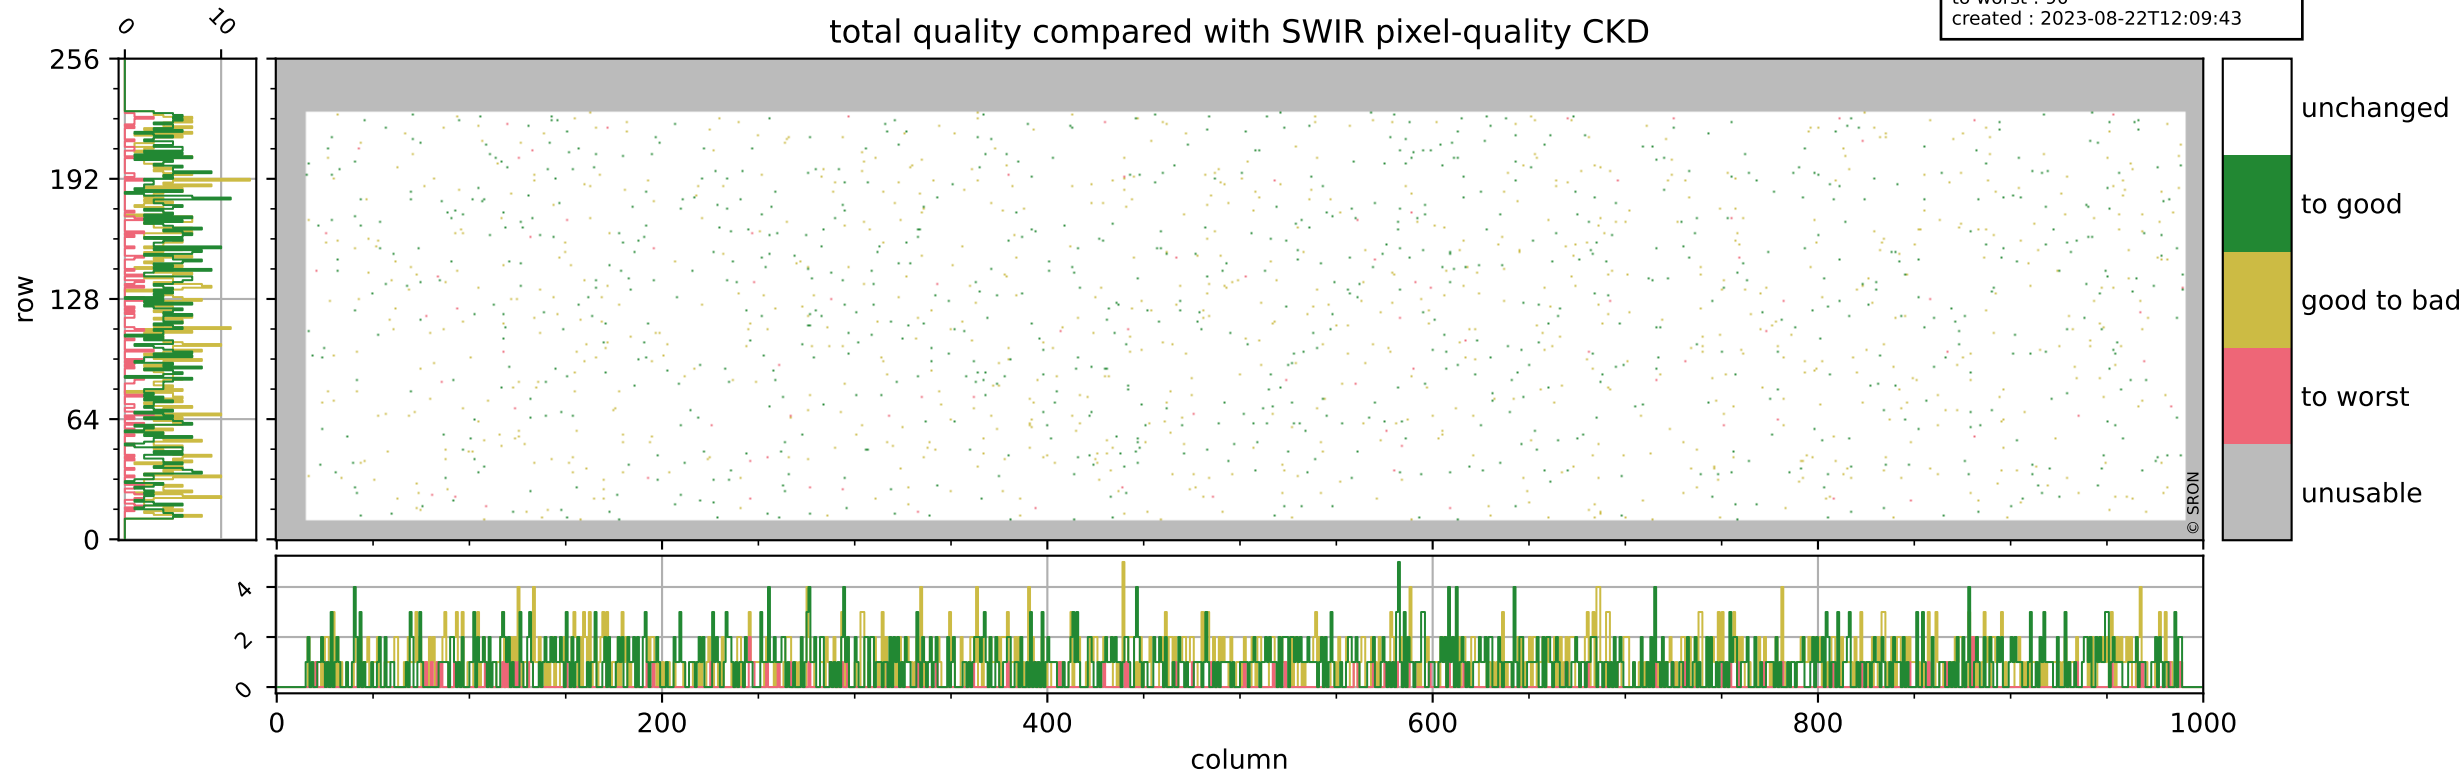

orbits : 20 in [21502, 21547]
coverage : 2021-12-07 / 2021-12-10
bad (quality < 0.8) : 292
worst (quality < 0.1) : 120
created : 2023-08-22T12:09:43

Tropomi SWIR pixel quality (beta nominal)

orbits : 20 in [21502, 21547]
coverage : 2021-12-07 / 2021-12-10
bad (quality < 0.8) : 161
worst (quality < 0.1) : 42
created : 2023-08-22T12:09:43

Tropomi SWIR pixel quality (beta nominal)

orbits : 20 in [21502, 21547]
coverage : 2021-12-07 / 2021-12-10
bad (quality < 0.8) : 1046
worst (quality < 0.1) : 108
created : 2023-08-22T12:09:43

Tropomi SWIR pixel quality (beta nominal)

orbits : 20 in [21502, 21547]
coverage : 2021-12-07 / 2021-12-10
to good : 865
good to bad : 852
to worst : 90
created : 2023-08-22T12:09:43

total quality compared with SWIR pixel-quality CKD

Tropomi SWIR pixel quality (beta nominal)

orbits : 20 in [21502, 21547]
coverage : 2021-12-07 / 2021-12-10
created : 2023-08-22T12:09:44

Histograms of pixel-quality

Tropomi SWIR pixel quality (beta nominal) ground-tracks of Sentinel-5P

orbits : 20 in [21502, 21547]
coverage : 2021-12-07 / 2021-12-10
created : 2023-08-22T12:09:44