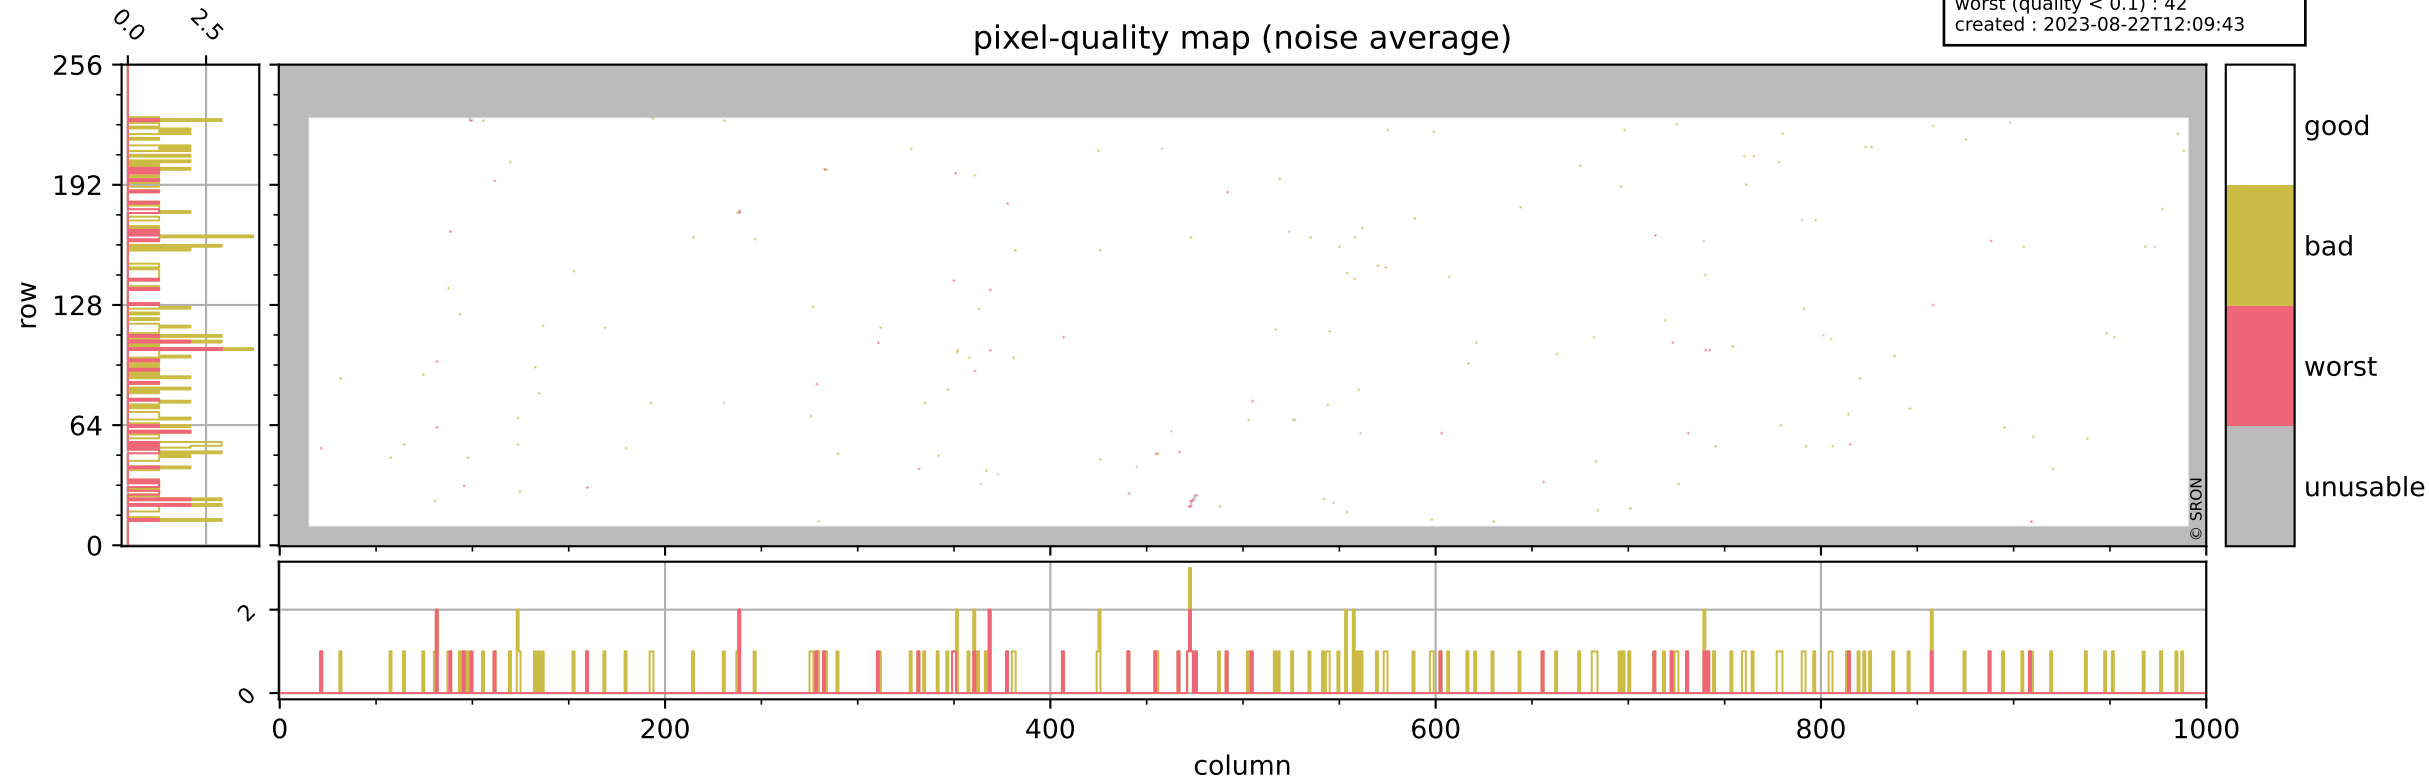

Tropomi SWIR pixel quality (beta nominal)

orbits : 20 in [21502, 21547]
coverage : 2021-12-07 / 2021-12-10
bad (quality < 0.8) : 2350
worst (quality < 0.1) : 273
created : 2023-08-22T12:09:42

Tropomi SWIR pixel quality (beta nominal)

orbits : 20 in [21502, 21547]
coverage : 2021-12-07 / 2021-12-10
bad (quality < 0.8) : 292
worst (quality < 0.1) : 120
created : 2023-08-22T12:09:43

Tropomi SWIR pixel quality (beta nominal)

orbits : 20 in [21502, 21547]
coverage : 2021-12-07 / 2021-12-10
bad (quality < 0.8) : 161
worst (quality < 0.1) : 42
created : 2023-08-22T12:09:43

Tropomi SWIR pixel quality (beta nominal)

orbits : 20 in [21502, 21547]
coverage : 2021-12-07 / 2021-12-10
bad (quality < 0.8) : 1046
worst (quality < 0.1) : 108
created : 2023-08-22T12:09:43

Tropomi SWIR pixel quality (beta nominal)

orbits : 20 in [21502, 21547]
coverage : 2021-12-07 / 2021-12-10
to good : 865
good to bad : 852
to worst : 90
created : 2023-08-22T12:09:43

total quality compared with SWIR pixel-quality CKD

Tropomi SWIR pixel quality (beta nominal)