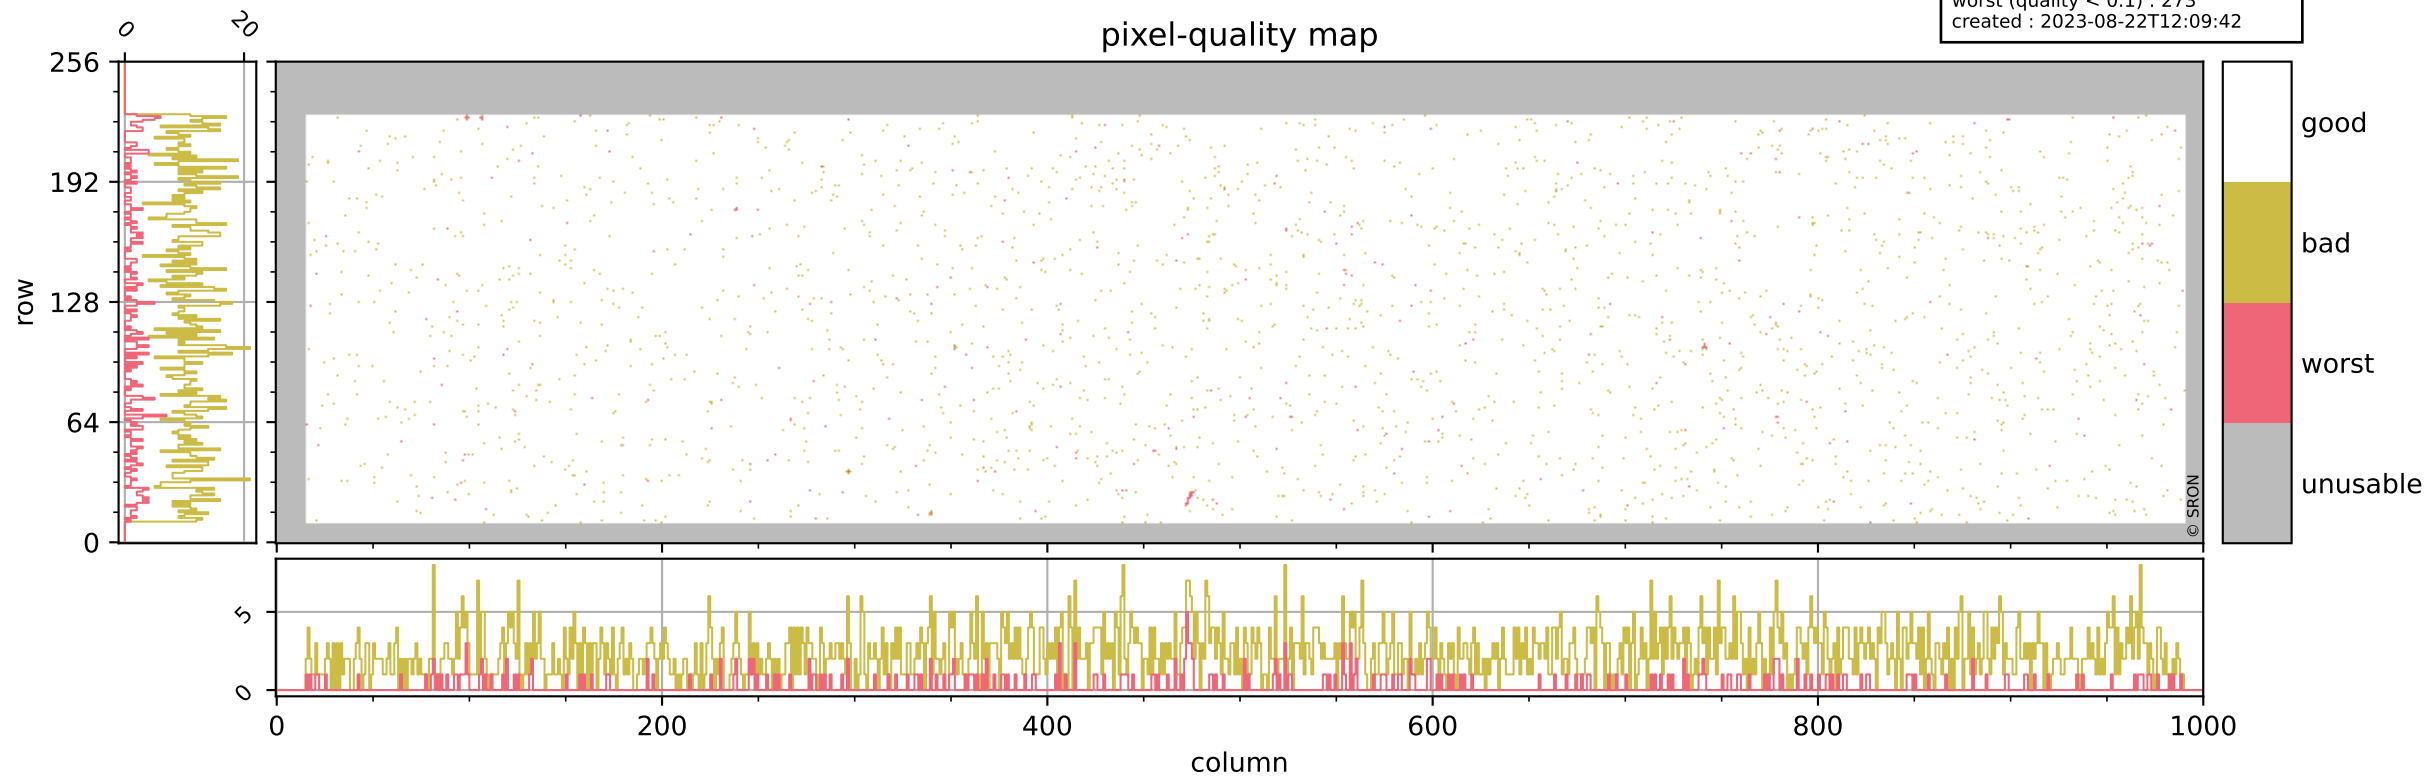

Tropomi SWIR pixel quality (beta nominal)

orbits : 20 in [21502, 21547]
coverage : 2021-12-07 / 2021-12-10
bad (quality < 0.8) : 2350
worst (quality < 0.1) : 273
created : 2023-08-22T12:09:42

Tropomi SWIR pixel quality (beta nominal)

orbits : 20 in [21502, 21547]
coverage : 2021-12-07 / 2021-12-10
bad (quality < 0.8) : 292
worst (quality < 0.1) : 120
created : 2023-08-22T12:09:43

Tropomi SWIR pixel quality (beta nominal)

orbits : 20 in [21502, 21547]
coverage : 2021-12-07 / 2021-12-10
bad (quality < 0.8) : 161
worst (quality < 0.1) : 42
created : 2023-08-22T12:09:43

Tropomi SWIR pixel quality (beta nominal)

orbits : 20 in [21502, 21547]
coverage : 2021-12-07 / 2021-12-10
bad (quality < 0.8) : 1046
worst (quality < 0.1) : 108
created : 2023-08-22T12:09:43

Tropomi SWIR pixel quality (beta nominal)

orbits : 20 in [21502, 21547]
coverage : 2021-12-07 / 2021-12-10
to good : 865
good to bad : 852
to worst : 90
created : 2023-08-22T12:09:43

total quality compared with SWIR pixel-quality CKD

Tropomi SWIR pixel quality (beta nominal)