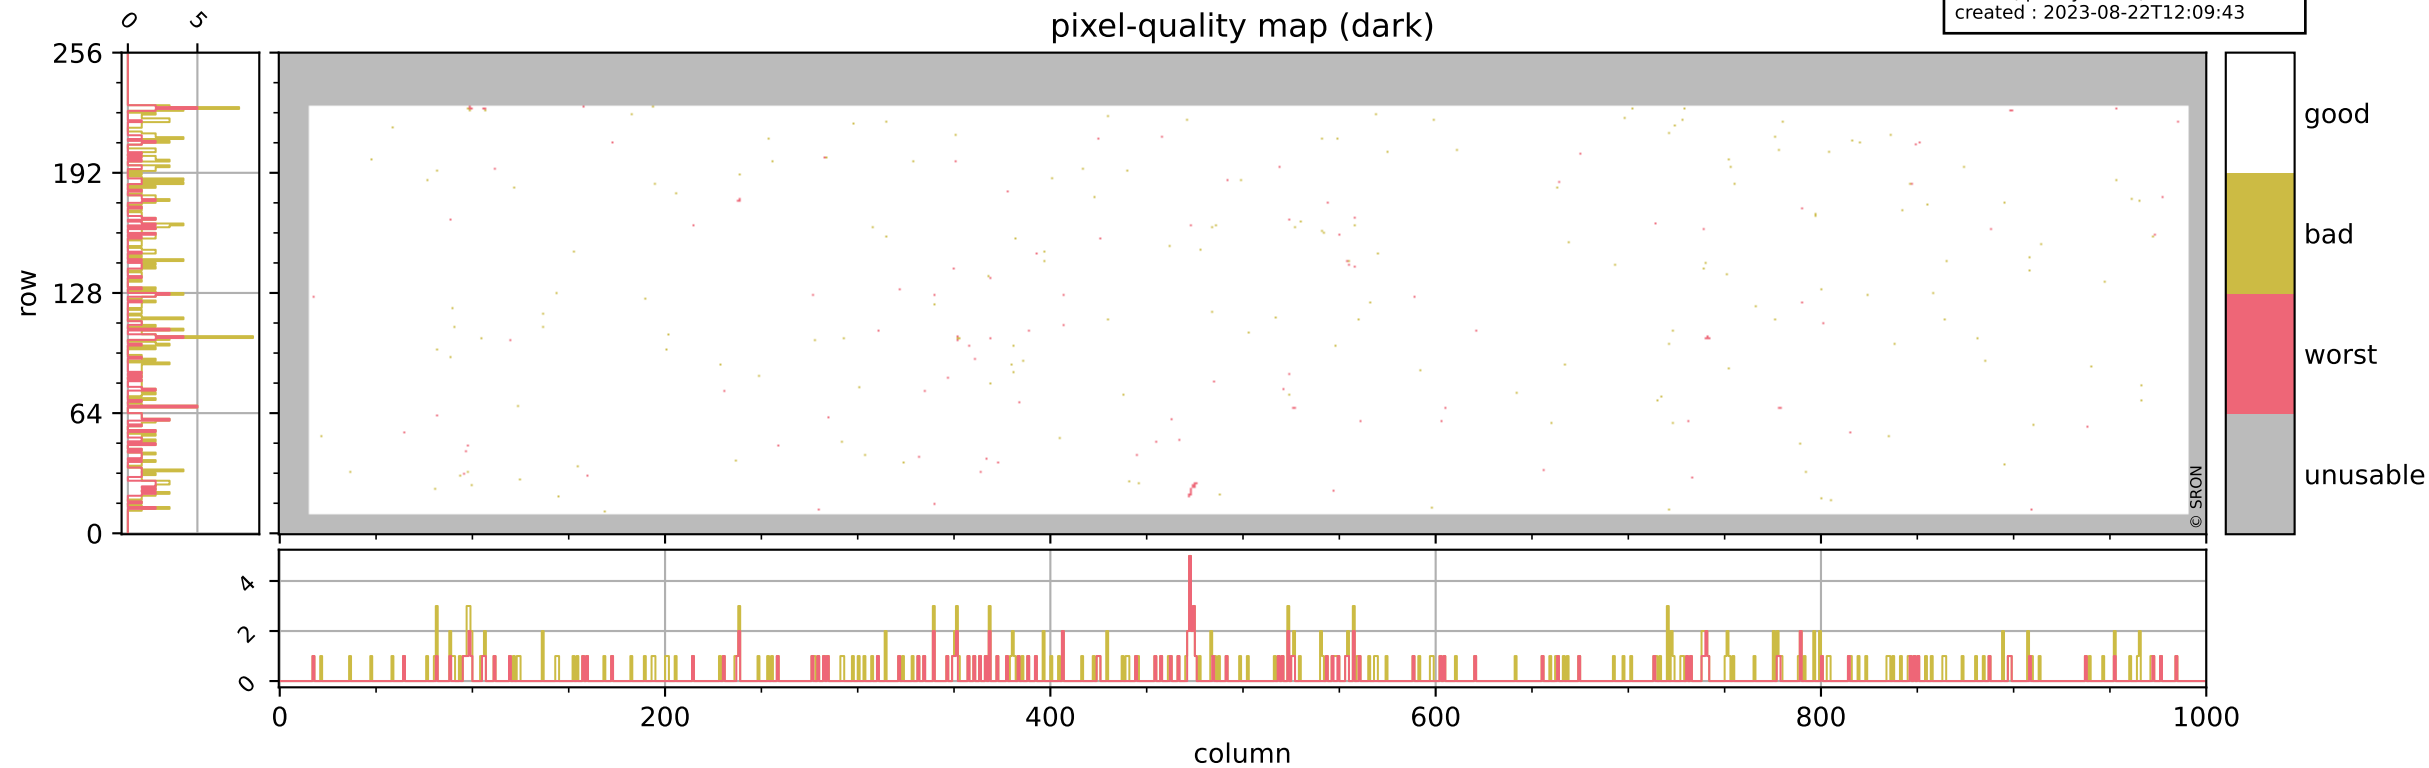

Tropomi SWIR pixel quality (beta nominal)

orbits : 20 in [21502, 21547]
coverage : 2021-12-07 / 2021-12-10
bad (quality < 0.8) : 2350
worst (quality < 0.1) : 273
created : 2023-08-22T12:09:42

Tropomi SWIR pixel quality (beta nominal)

orbits : 20 in [21502, 21547]
coverage : 2021-12-07 / 2021-12-10
bad (quality < 0.8) : 292
worst (quality < 0.1) : 120
created : 2023-08-22T12:09:43

Tropomi SWIR pixel quality (beta nominal)

orbits : 20 in [21502, 21547]
coverage : 2021-12-07 / 2021-12-10
bad (quality < 0.8) : 161
worst (quality < 0.1) : 42
created : 2023-08-22T12:09:43

Tropomi SWIR pixel quality (beta nominal)

orbits : 20 in [21502, 21547]
coverage : 2021-12-07 / 2021-12-10
bad (quality < 0.8) : 1046
worst (quality < 0.1) : 108
created : 2023-08-22T12:09:43

Tropomi SWIR pixel quality (beta nominal)

orbits : 20 in [21502, 21547]
coverage : 2021-12-07 / 2021-12-10
to good : 865
good to bad : 852
to worst : 90
created : 2023-08-22T12:09:43

total quality compared with SWIR pixel-quality CKD

Tropomi SWIR pixel quality (beta nominal)