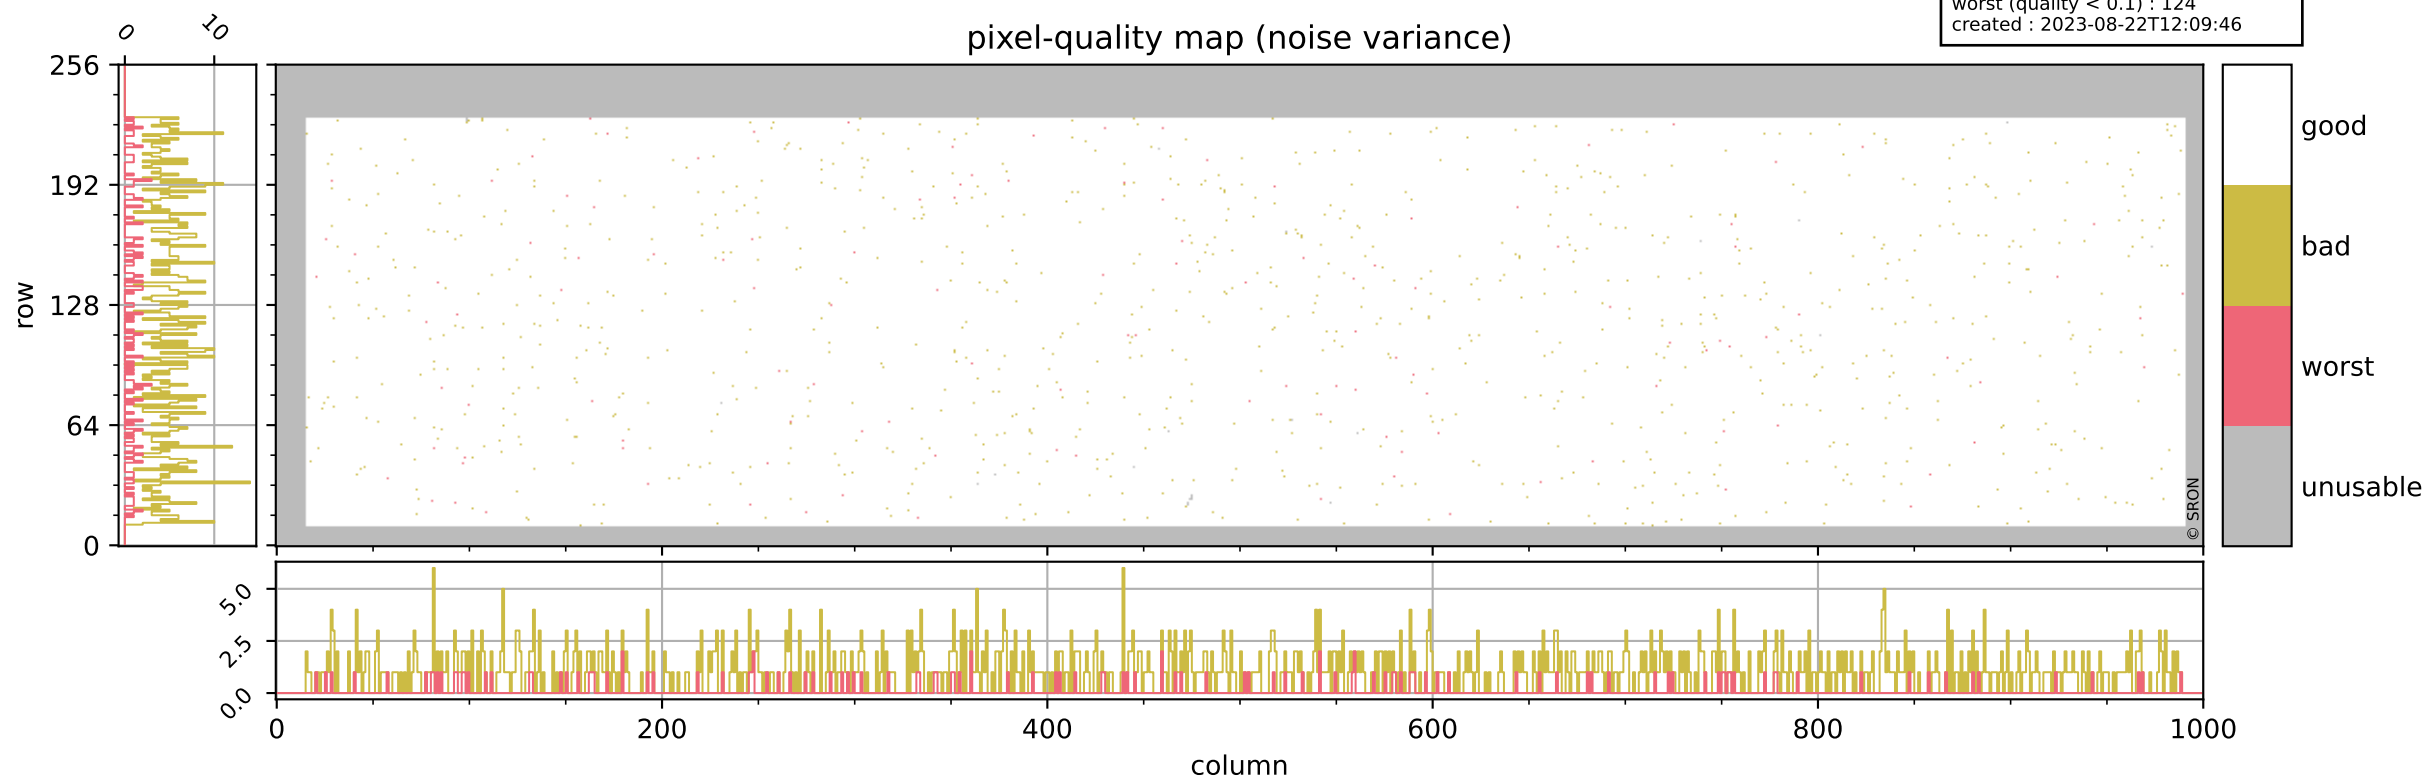

orbits : 16 in [21547, 21592]
coverage : 2021-12-10 / 2021-12-13
bad (quality < 0.8) : 290
worst (quality < 0.1) : 121
created : 2023-08-22T12:09:45

Tropomi SWIR pixel quality (beta nominal)

orbits : 16 in [21547, 21592]
coverage : 2021-12-10 / 2021-12-13
bad (quality < 0.8) : 155
worst (quality < 0.1) : 41
created : 2023-08-22T12:09:46

Tropomi SWIR pixel quality (beta nominal)

orbits : 16 in [21547, 21592]
coverage : 2021-12-10 / 2021-12-13
bad (quality < 0.8) : 1047
worst (quality < 0.1) : 124
created : 2023-08-22T12:09:46

Tropomi SWIR pixel quality (beta nominal)

orbits : 16 in [21547, 21592]
coverage : 2021-12-10 / 2021-12-13
to good : 861
good to bad : 834
to worst : 108
created : 2023-08-22T12:09:46

total quality compared with SWIR pixel-quality CKD

Tropomi SWIR pixel quality (beta nominal)

orbits : 16 in [21547, 21592]
coverage : 2021-12-10 / 2021-12-13
created : 2023-08-22T12:09:46

Histograms of pixel-quality

Tropomi SWIR pixel quality (beta nominal) ground-tracks of Sentinel-5P

orbits : 16 in [21547, 21592]
coverage : 2021-12-10 / 2021-12-13
created : 2023-08-22T12:09:47