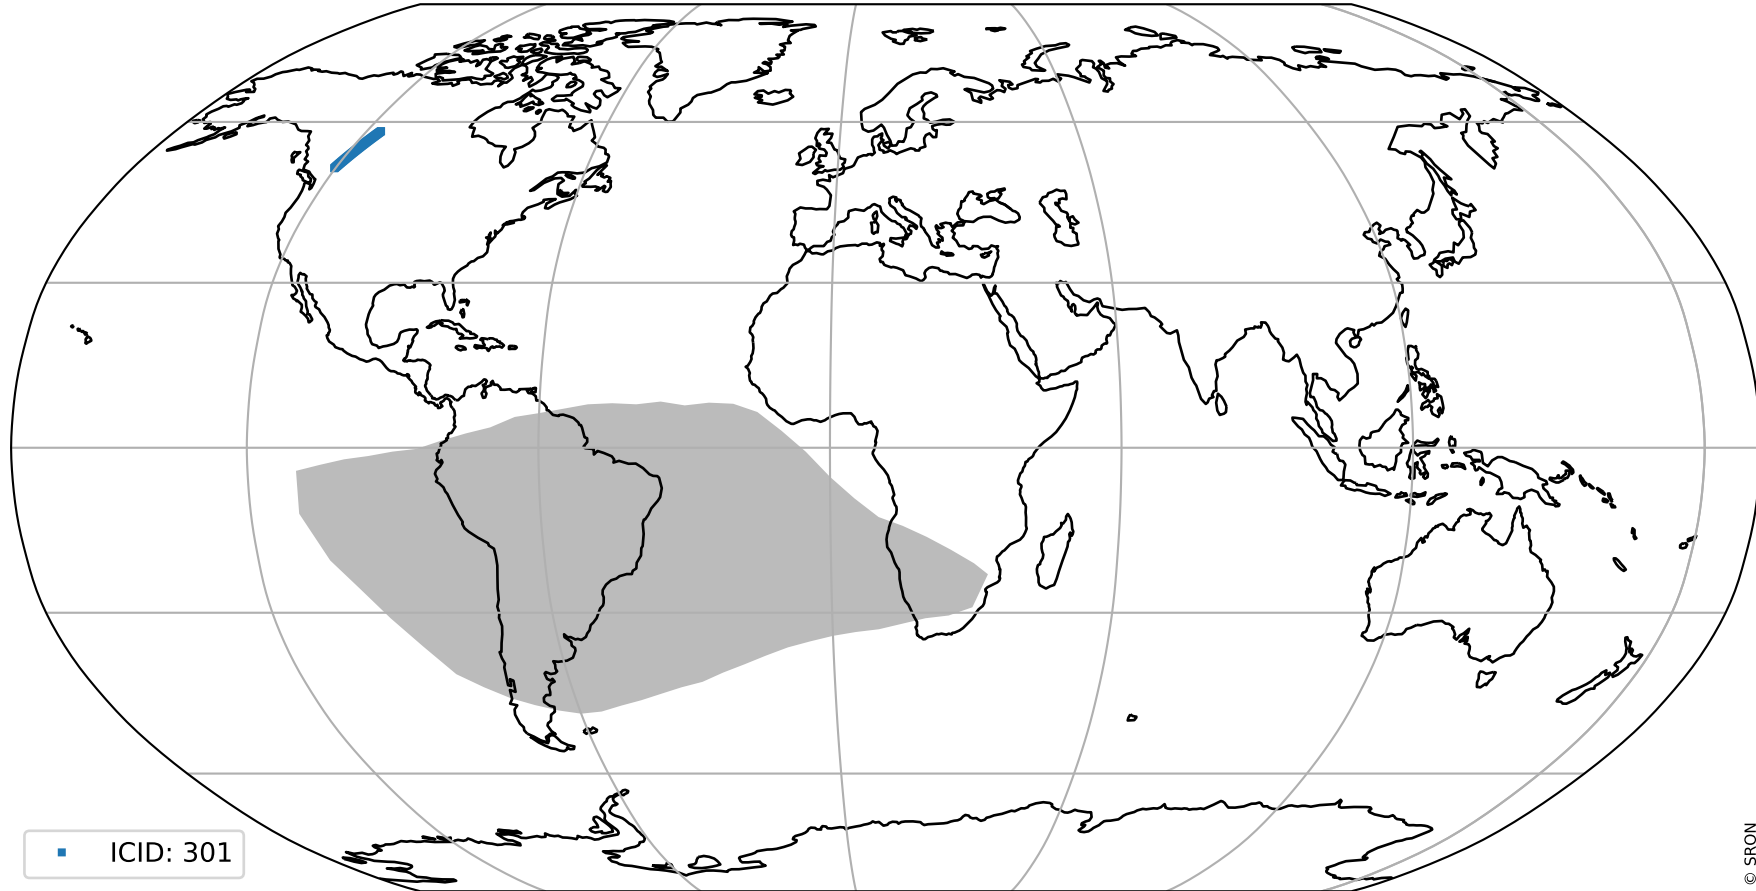

Tropomi SWIR pixel quality (beta nominal)

orbits : 16 in [21547, 21592]
coverage : 2021-12-10 / 2021-12-13
bad (quality < 0.8) : 1047
worst (quality < 0.1) : 124
created : 2023-08-22T12:09:46

Tropomi SWIR pixel quality (beta nominal)

orbits : 16 in [21547, 21592]
coverage : 2021-12-10 / 2021-12-13
to good : 861
good to bad : 834
to worst : 108
created : 2023-08-22T12:09:46

total quality compared with SWIR pixel-quality CKD

Tropomi SWIR pixel quality (beta nominal)

orbits : 16 in [21547, 21592]
coverage : 2021-12-10 / 2021-12-13
created : 2023-08-22T12:09:46

Histograms of pixel-quality

Tropomi SWIR pixel quality (beta nominal) ground-tracks of Sentinel-5P

orbits : 16 in [21547, 21592]
coverage : 2021-12-10 / 2021-12-13
created : 2023-08-22T12:09:47