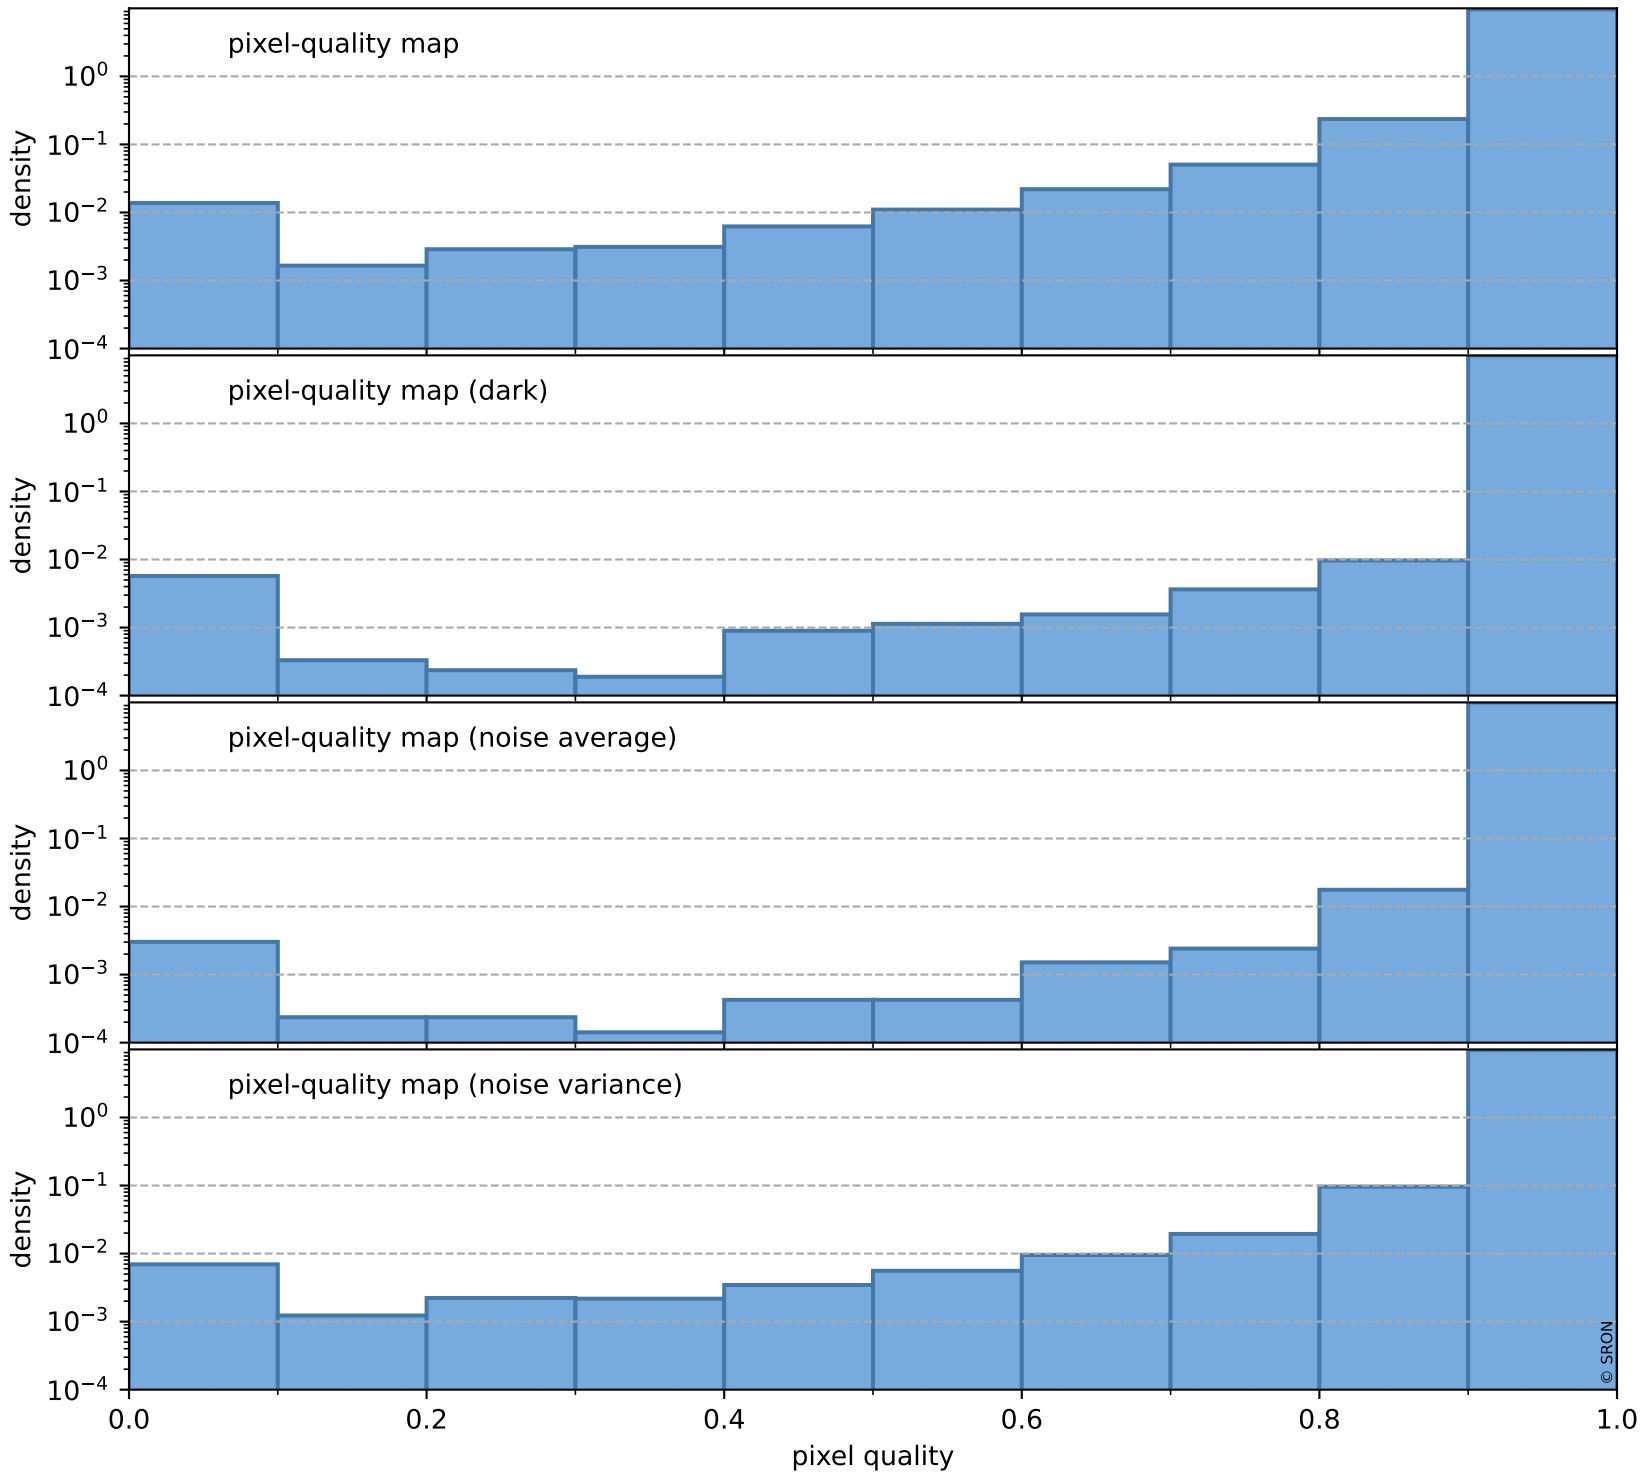

Tropomi SWIR pixel quality (beta nominal)

orbits : 16 in [21547, 21592]
coverage : 2021-12-10 / 2021-12-13
bad (quality < 0.8) : 1047
worst (quality < 0.1) : 124
created : 2023-08-22T12:09:46

Tropomi SWIR pixel quality (beta nominal)

orbits : 16 in [21547, 21592]
coverage : 2021-12-10 / 2021-12-13
to good : 861
good to bad : 834
to worst : 108
created : 2023-08-22T12:09:46

total quality compared with SWIR pixel-quality CKD

Tropomi SWIR pixel quality (beta nominal)

orbits : 16 in [21547, 21592]
coverage : 2021-12-10 / 2021-12-13
created : 2023-08-22T12:09:46

Histograms of pixel-quality

Tropomi SWIR pixel quality (beta nominal) ground-tracks of Sentinel-5P

orbits : 16 in [21547, 21592]
coverage : 2021-12-10 / 2021-12-13
created : 2023-08-22T12:09:47