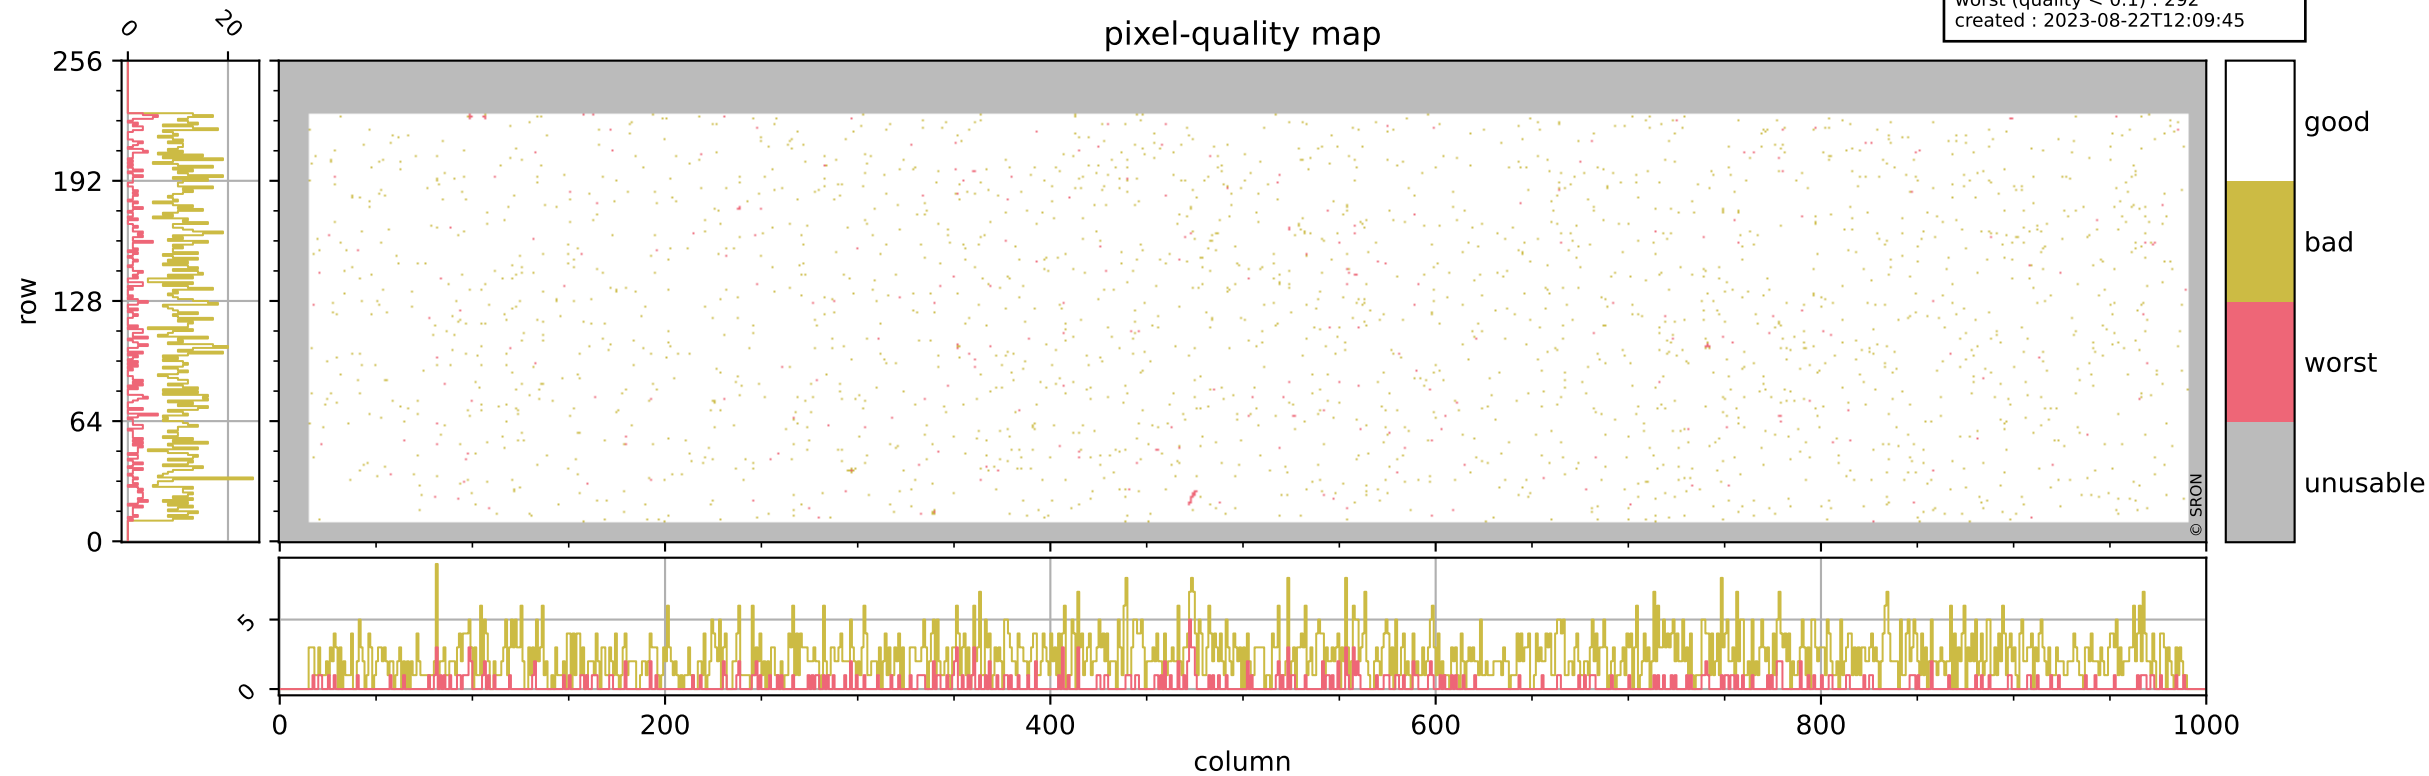

Tropomi SWIR pixel quality (beta nominal)

orbits : 16 in [21547, 21592]
coverage : 2021-12-10 / 2021-12-13
bad (quality < 0.8) : 2352
worst (quality < 0.1) : 292
created : 2023-08-22T12:09:45

Tropomi SWIR pixel quality (beta nominal)

orbits : 16 in [21547, 21592]
coverage : 2021-12-10 / 2021-12-13
bad (quality < 0.8) : 290
worst (quality < 0.1) : 121
created : 2023-08-22T12:09:45

Tropomi SWIR pixel quality (beta nominal)

orbits : 16 in [21547, 21592]
coverage : 2021-12-10 / 2021-12-13
bad (quality < 0.8) : 155
worst (quality < 0.1) : 41
created : 2023-08-22T12:09:46

Tropomi SWIR pixel quality (beta nominal)

orbits : 16 in [21547, 21592]
coverage : 2021-12-10 / 2021-12-13
bad (quality < 0.8) : 1047
worst (quality < 0.1) : 124
created : 2023-08-22T12:09:46

Tropomi SWIR pixel quality (beta nominal)

orbits : 16 in [21547, 21592]
coverage : 2021-12-10 / 2021-12-13
created : 2023-08-22T12:09:46

Histograms of pixel-quality

Tropomi SWIR pixel quality (beta nominal) ground-tracks of Sentinel-5P

orbits : 16 in [21547, 21592]
coverage : 2021-12-10 / 2021-12-13
created : 2023-08-22T12:09:47