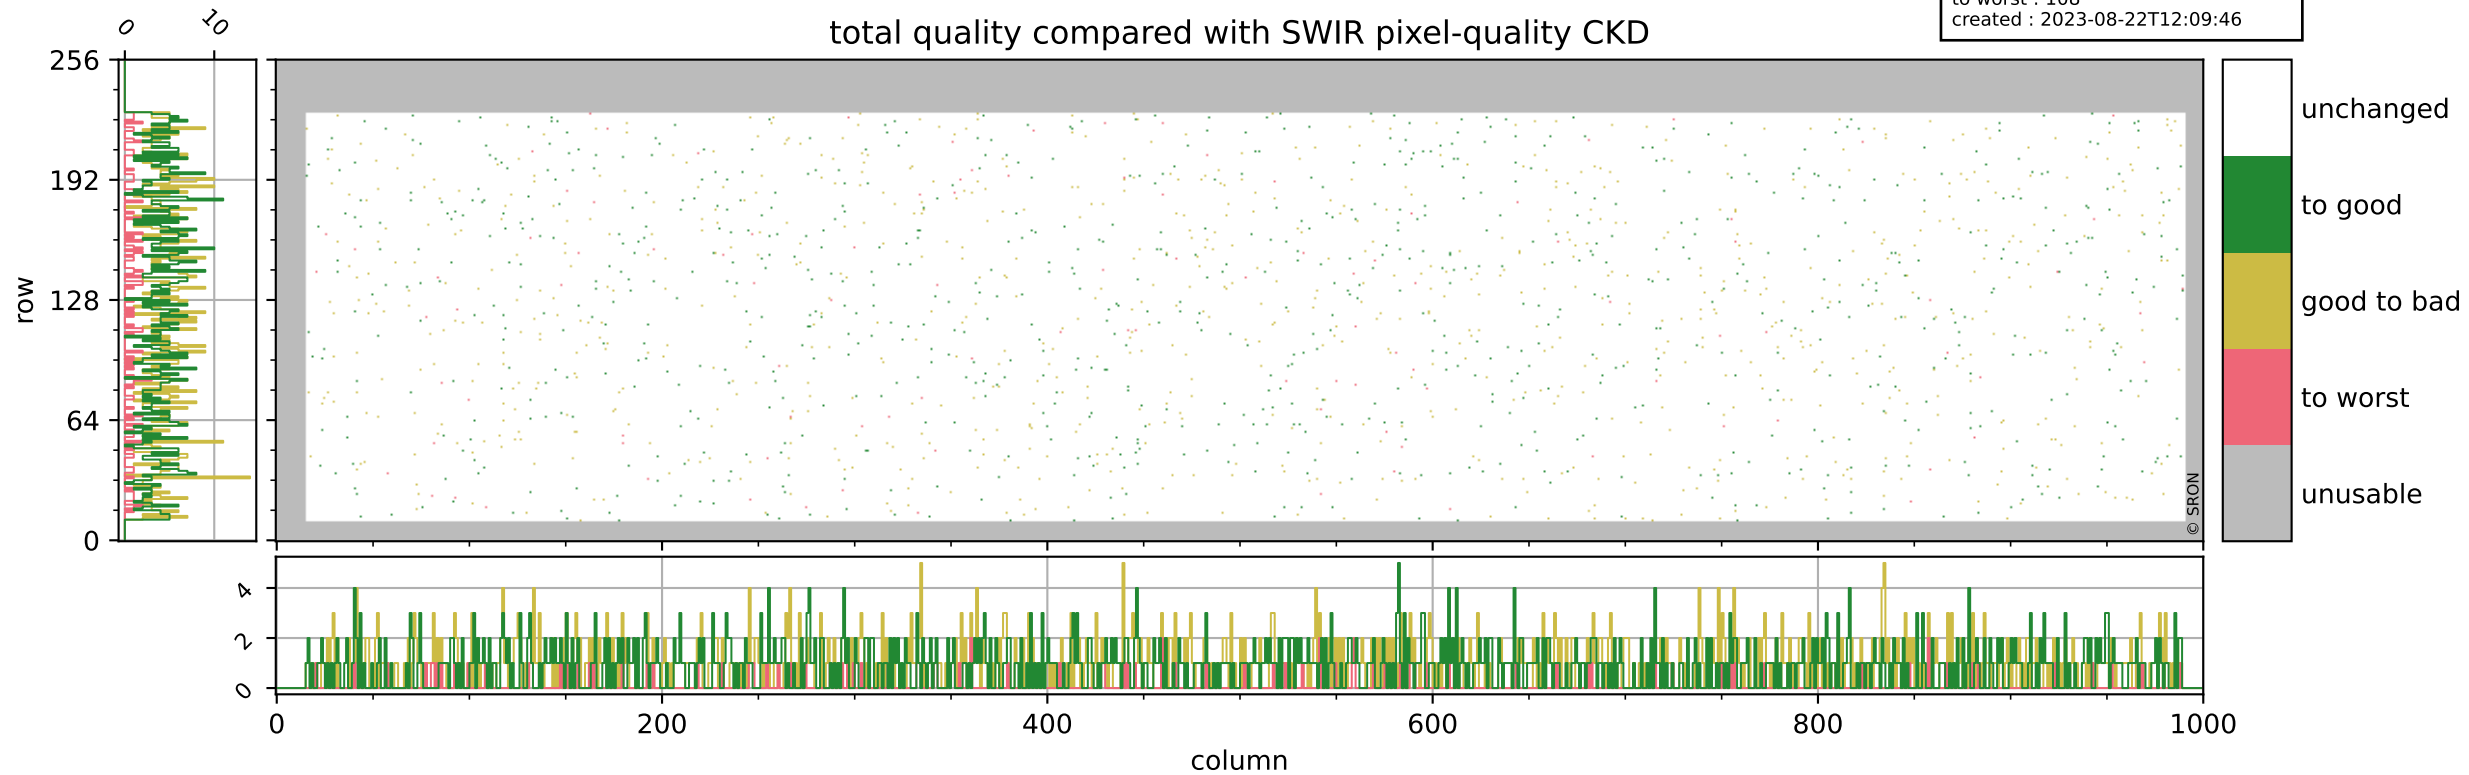

orbits : 16 in [21547, 21592]
coverage : 2021-12-10 / 2021-12-13
bad (quality < 0.8) : 290
worst (quality < 0.1) : 121
created : 2023-08-22T12:09:45

Tropomi SWIR pixel quality (beta nominal)

orbits : 16 in [21547, 21592]
coverage : 2021-12-10 / 2021-12-13
bad (quality < 0.8) : 155
worst (quality < 0.1) : 41
created : 2023-08-22T12:09:46

Tropomi SWIR pixel quality (beta nominal)

orbits : 16 in [21547, 21592]
coverage : 2021-12-10 / 2021-12-13
bad (quality < 0.8) : 1047
worst (quality < 0.1) : 124
created : 2023-08-22T12:09:46

Tropomi SWIR pixel quality (beta nominal)

orbits : 16 in [21547, 21592]
coverage : 2021-12-10 / 2021-12-13
to good : 861
good to bad : 834
to worst : 108
created : 2023-08-22T12:09:46

total quality compared with SWIR pixel-quality CKD

Tropomi SWIR pixel quality (beta nominal)

orbits : 16 in [21547, 21592]
coverage : 2021-12-10 / 2021-12-13
created : 2023-08-22T12:09:46

Histograms of pixel-quality

Tropomi SWIR pixel quality (beta nominal) ground-tracks of Sentinel-5P

orbits : 16 in [21547, 21592]
coverage : 2021-12-10 / 2021-12-13
created : 2023-08-22T12:09:47