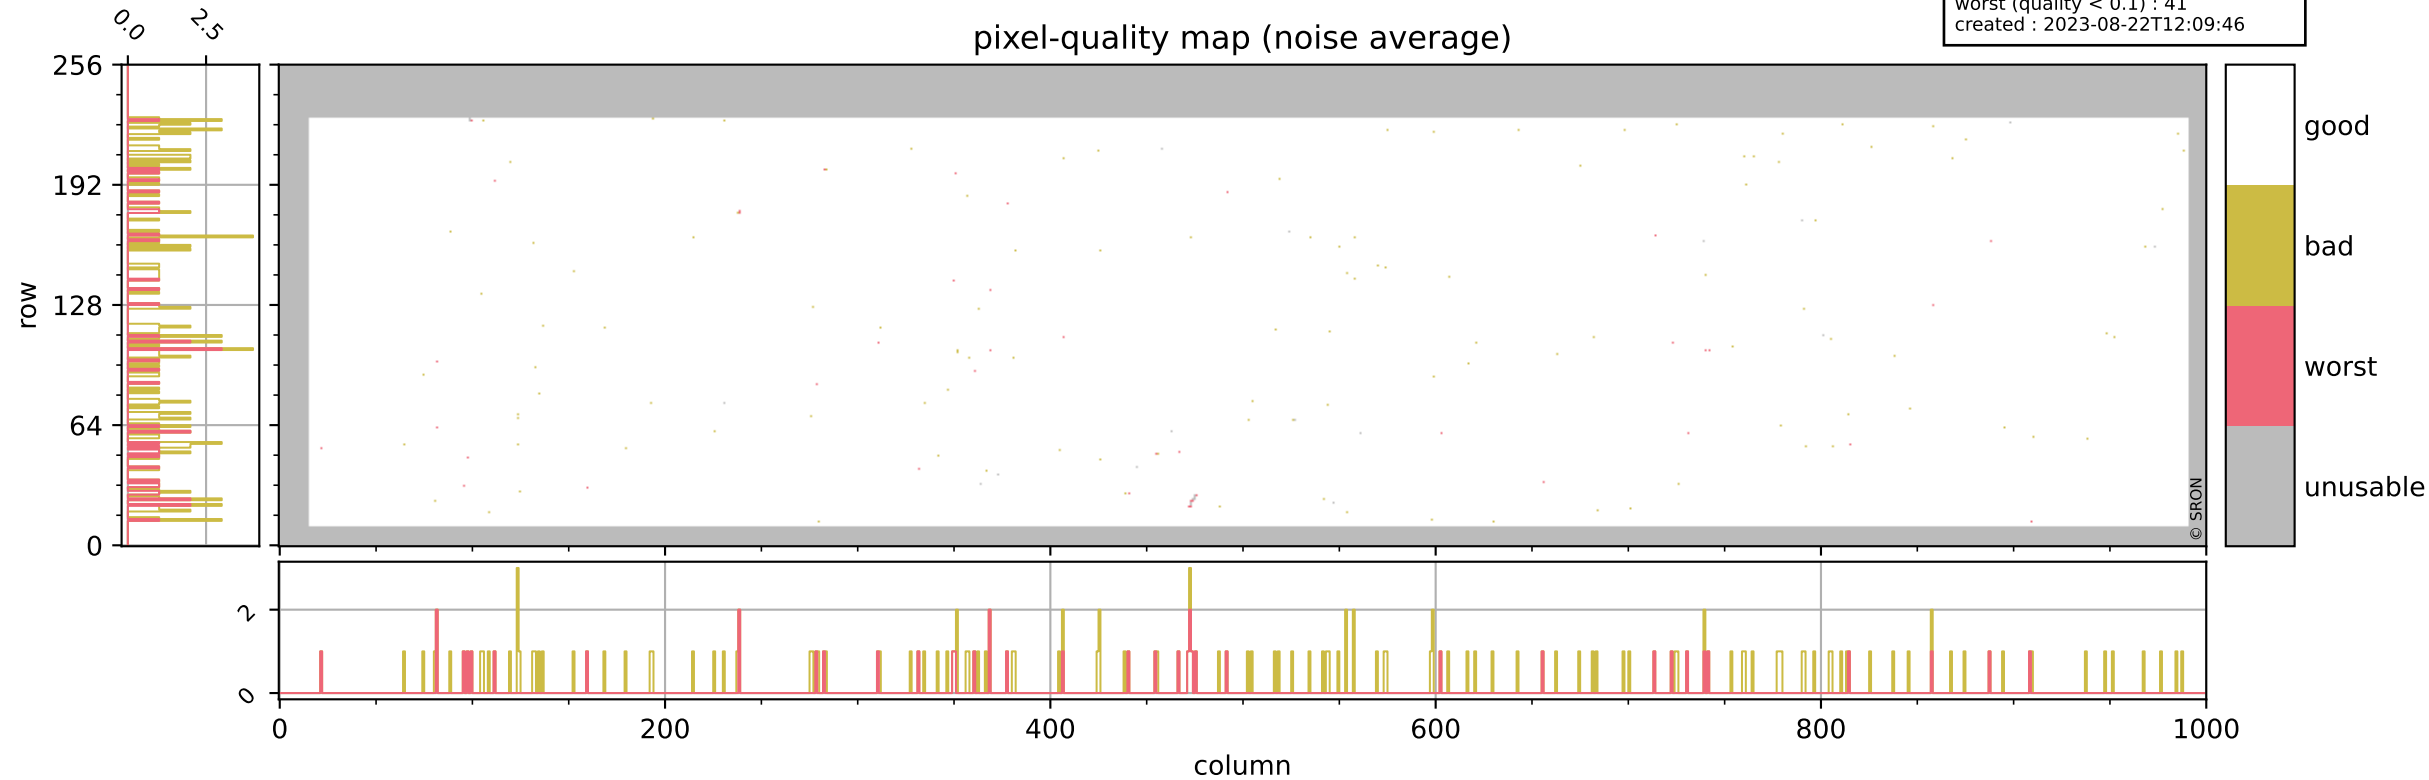

Tropomi SWIR pixel quality (beta nominal)

orbits : 16 in [21547, 21592]
coverage : 2021-12-10 / 2021-12-13
bad (quality < 0.8) : 2352
worst (quality < 0.1) : 292
created : 2023-08-22T12:09:45

Tropomi SWIR pixel quality (beta nominal)

orbits : 16 in [21547, 21592]
coverage : 2021-12-10 / 2021-12-13
bad (quality < 0.8) : 290
worst (quality < 0.1) : 121
created : 2023-08-22T12:09:45

Tropomi SWIR pixel quality (beta nominal)

orbits : 16 in [21547, 21592]
coverage : 2021-12-10 / 2021-12-13
bad (quality < 0.8) : 155
worst (quality < 0.1) : 41
created : 2023-08-22T12:09:46

Tropomi SWIR pixel quality (beta nominal)

orbits : 16 in [21547, 21592]
coverage : 2021-12-10 / 2021-12-13
bad (quality < 0.8) : 1047
worst (quality < 0.1) : 124
created : 2023-08-22T12:09:46

Tropomi SWIR pixel quality (beta nominal)

orbits : 16 in [21547, 21592]
coverage : 2021-12-10 / 2021-12-13
created : 2023-08-22T12:09:46

Histograms of pixel-quality

Tropomi SWIR pixel quality (beta nominal) ground-tracks of Sentinel-5P

orbits : 16 in [21547, 21592]
coverage : 2021-12-10 / 2021-12-13
created : 2023-08-22T12:09:47