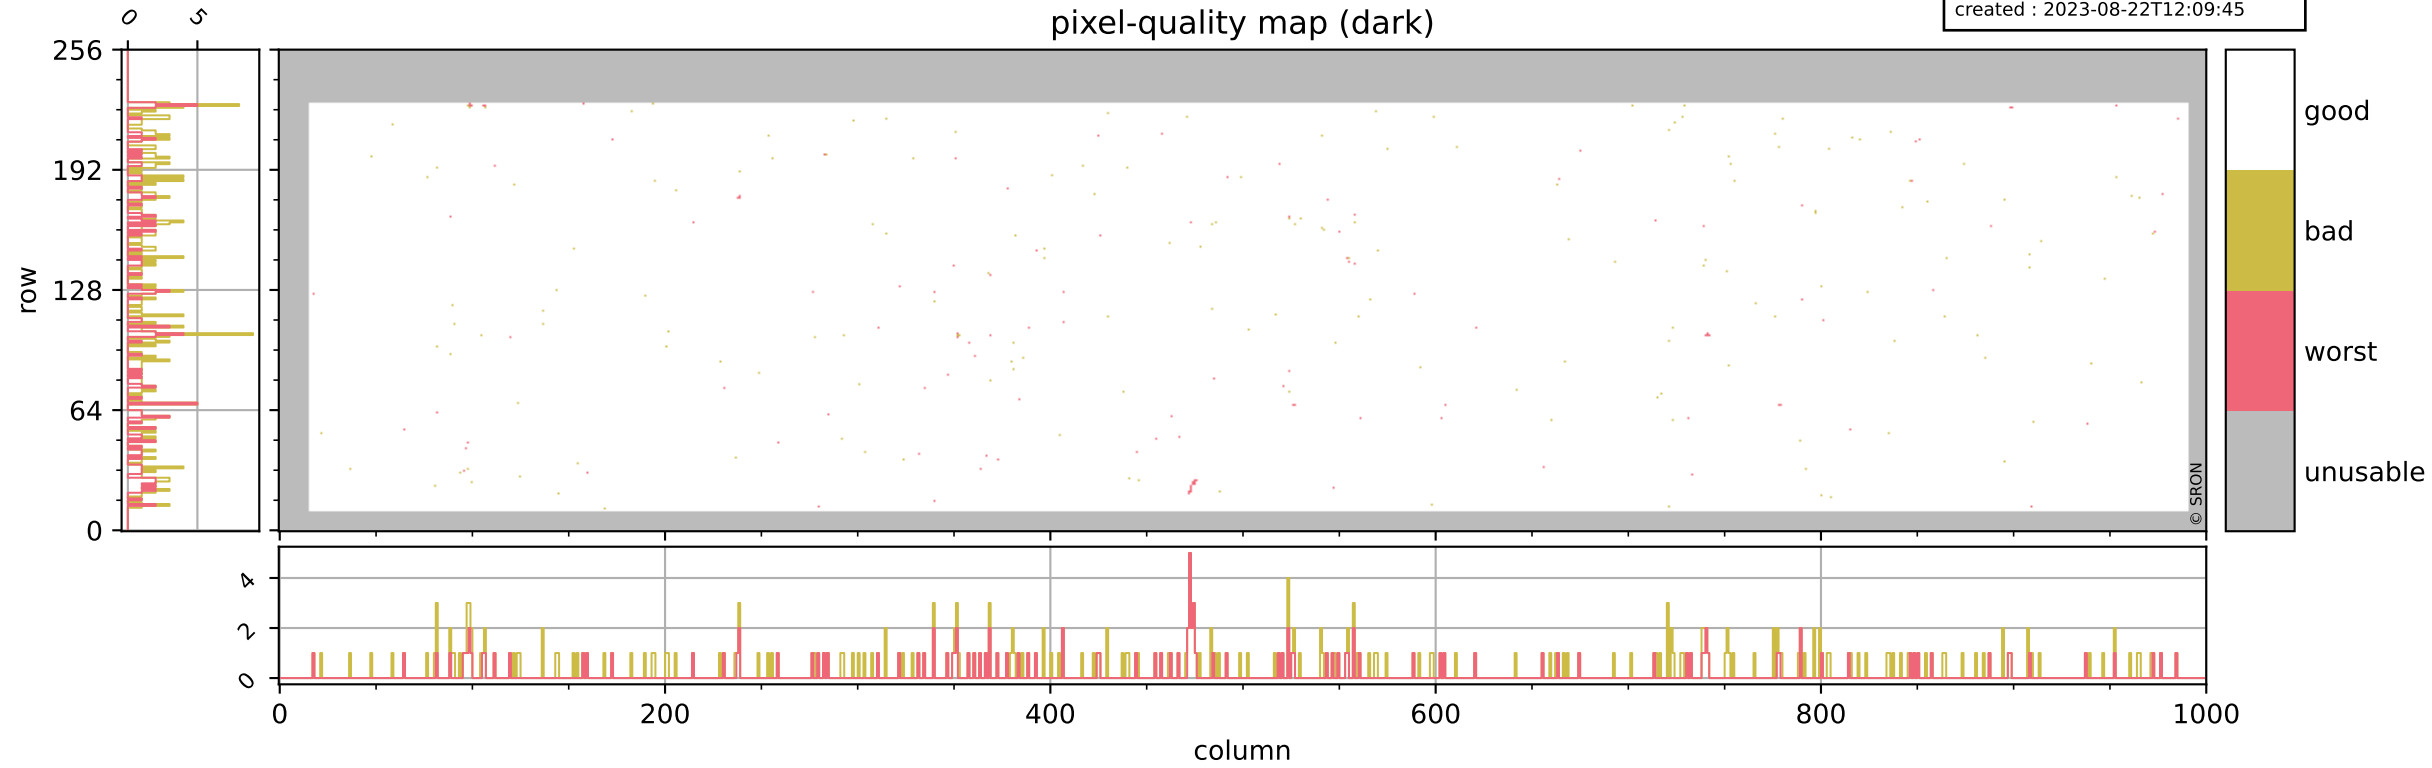

Tropomi SWIR pixel quality (beta nominal)

orbits : 16 in [21547, 21592]
coverage : 2021-12-10 / 2021-12-13
bad (quality < 0.8) : 2352
worst (quality < 0.1) : 292
created : 2023-08-22T12:09:45

Tropomi SWIR pixel quality (beta nominal)

orbits : 16 in [21547, 21592]
coverage : 2021-12-10 / 2021-12-13
bad (quality < 0.8) : 290
worst (quality < 0.1) : 121
created : 2023-08-22T12:09:45

Tropomi SWIR pixel quality (beta nominal)

orbits : 16 in [21547, 21592]
coverage : 2021-12-10 / 2021-12-13
bad (quality < 0.8) : 155
worst (quality < 0.1) : 41
created : 2023-08-22T12:09:46

Tropomi SWIR pixel quality (beta nominal)

orbits : 16 in [21547, 21592]
coverage : 2021-12-10 / 2021-12-13
bad (quality < 0.8) : 1047
worst (quality < 0.1) : 124
created : 2023-08-22T12:09:46

Tropomi SWIR pixel quality (beta nominal)

orbits : 16 in [21547, 21592]
coverage : 2021-12-10 / 2021-12-13
created : 2023-08-22T12:09:46

Histograms of pixel-quality

Tropomi SWIR pixel quality (beta nominal) ground-tracks of Sentinel-5P

orbits : 16 in [21547, 21592]
coverage : 2021-12-10 / 2021-12-13
created : 2023-08-22T12:09:47