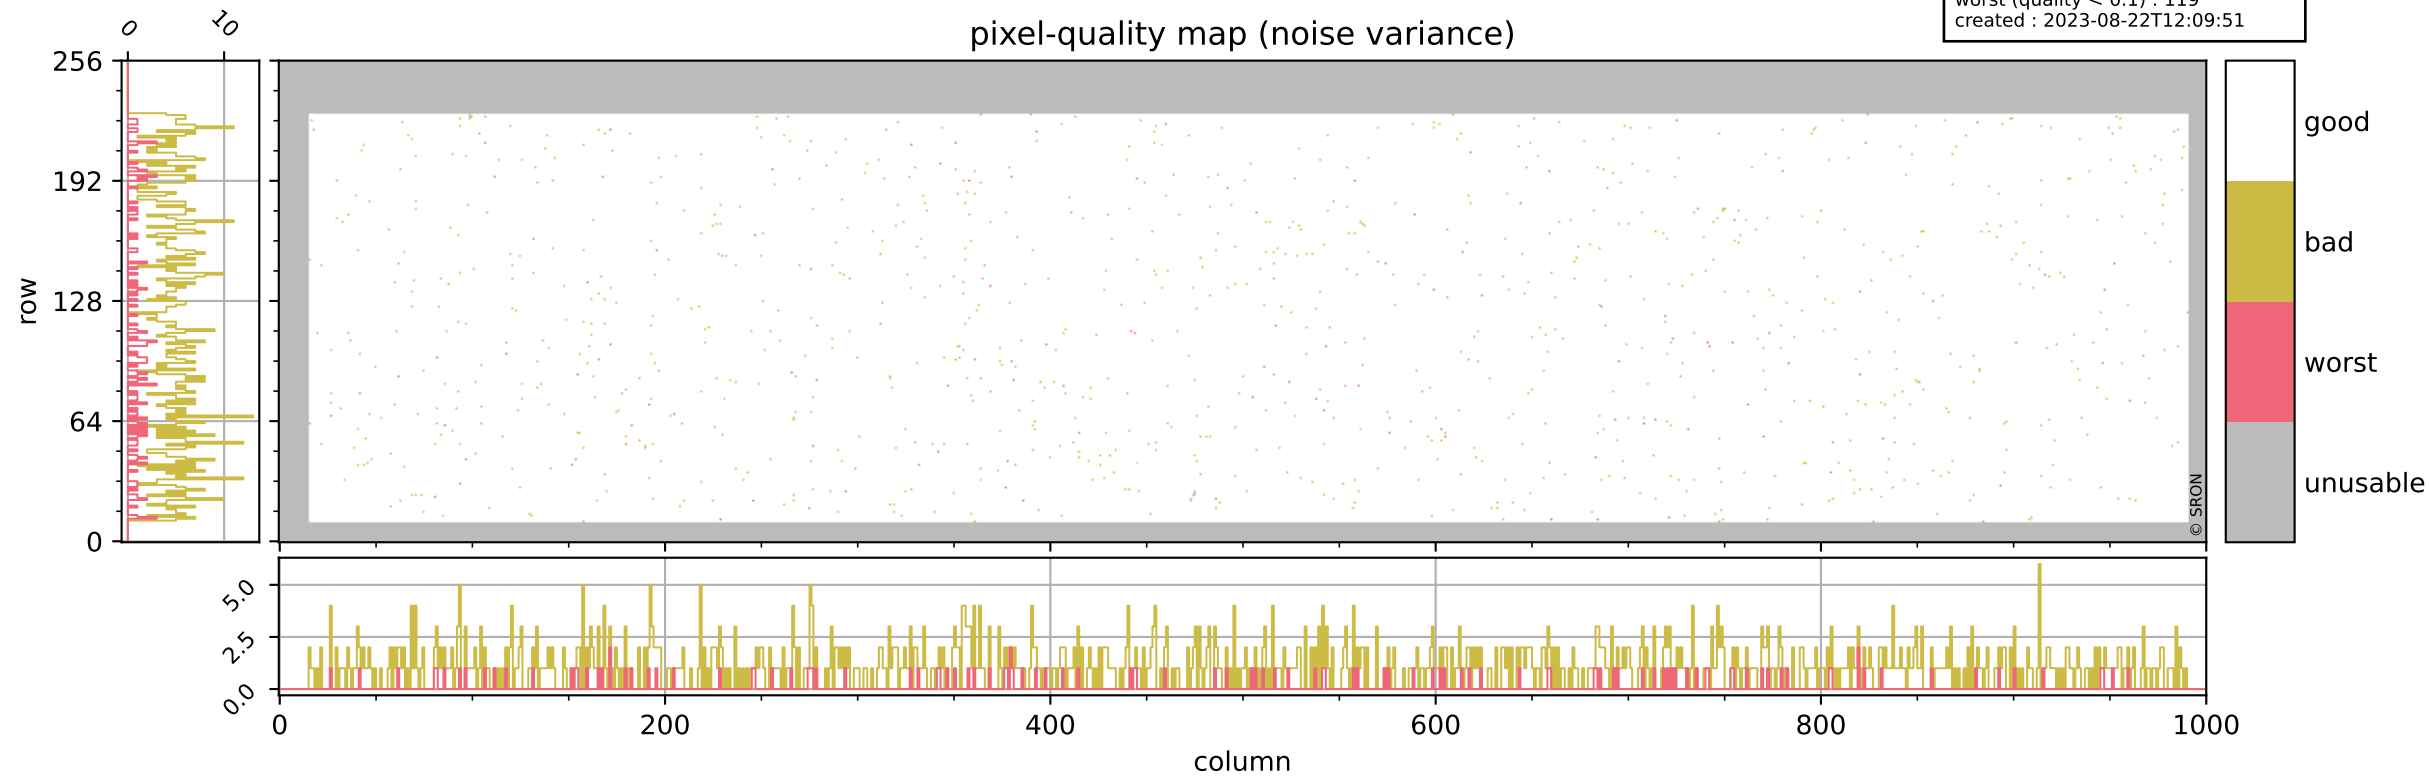

orbits : 19 in [21637, 21682]
coverage : 2021-12-16 / 2021-12-19
bad (quality < 0.8) : 293
worst (quality < 0.1) : 122
created : 2023-08-22T12:09:51

Tropomi SWIR pixel quality (beta nominal)

orbits : 19 in [21637, 21682]
coverage : 2021-12-16 / 2021-12-19
bad (quality < 0.8) : 151
worst (quality < 0.1) : 41
created : 2023-08-22T12:09:51

Tropomi SWIR pixel quality (beta nominal)

orbits : 19 in [21637, 21682]
coverage : 2021-12-16 / 2021-12-19
bad (quality < 0.8) : 1069
worst (quality < 0.1) : 119
created : 2023-08-22T12:09:51

Tropomi SWIR pixel quality (beta nominal)

orbits : 19 in [21637, 21682]
coverage : 2021-12-16 / 2021-12-19
to good : 857
good to bad : 866
to worst : 99
created : 2023-08-22T12:09:52

total quality compared with SWIR pixel-quality CKD

Tropomi SWIR pixel quality (beta nominal)

orbits : 19 in [21637, 21682]
coverage : 2021-12-16 / 2021-12-19
created : 2023-08-22T12:09:52

Histograms of pixel-quality

Tropomi SWIR pixel quality (beta nominal) ground-tracks of Sentinel-5P

orbits : 19 in [21637, 21682]
coverage : 2021-12-16 / 2021-12-19
created : 2023-08-22T12:09:52