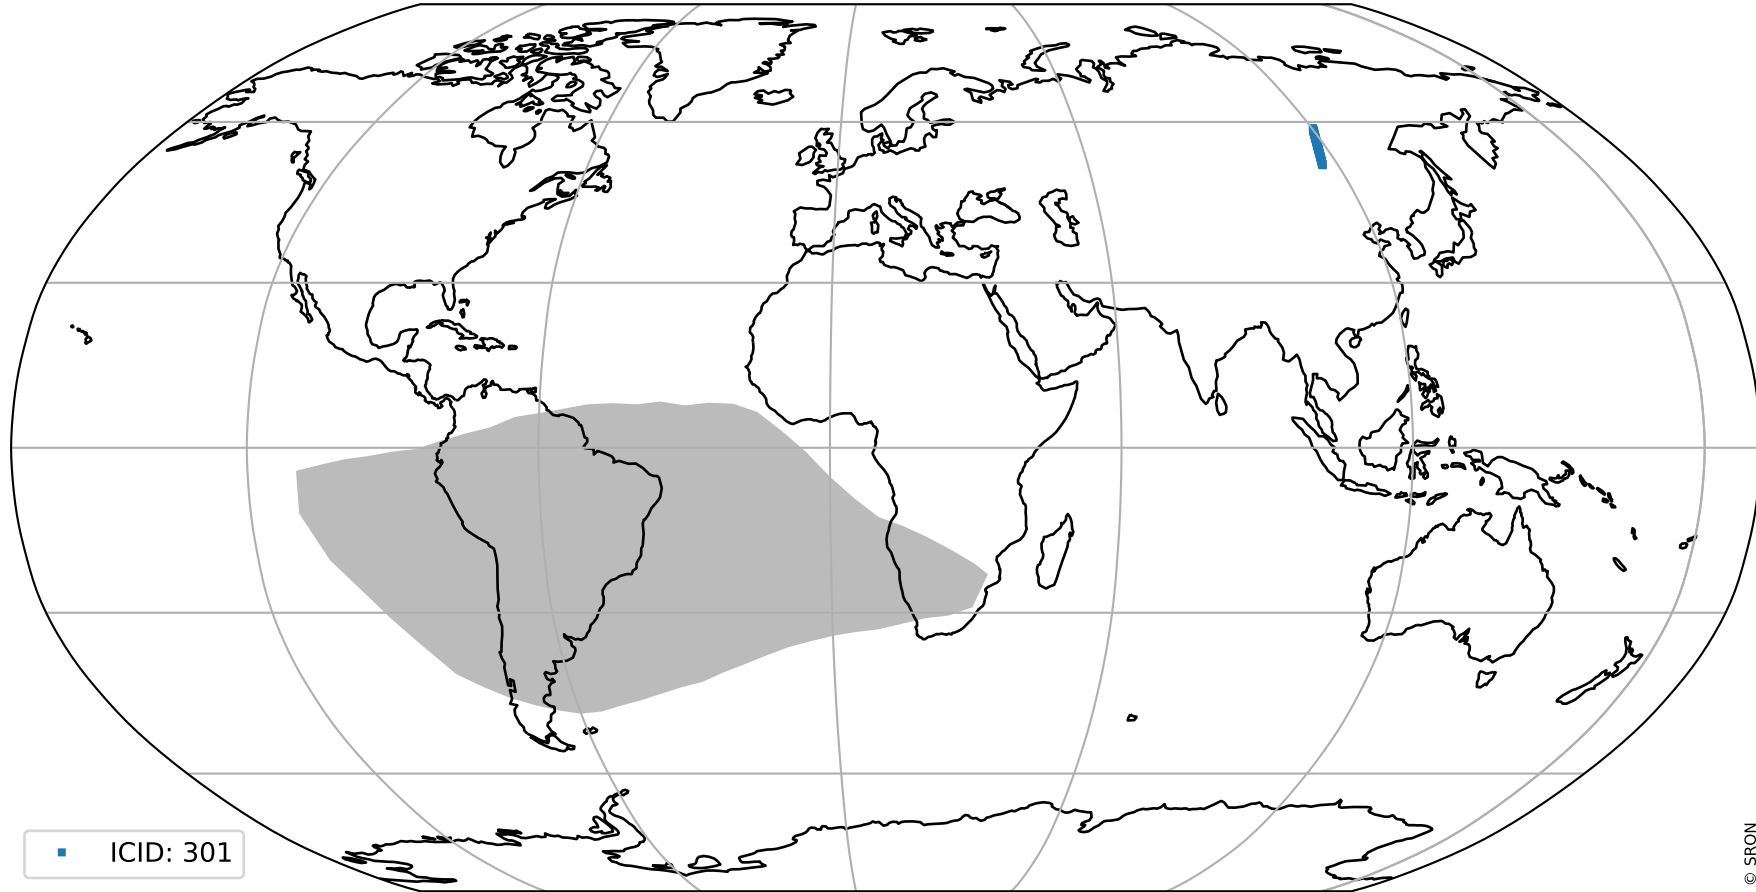

Tropomi SWIR pixel quality (beta nominal)

orbits : 19 in [21637, 21682]
coverage : 2021-12-16 / 2021-12-19
bad (quality < 0.8) : 1069
worst (quality < 0.1) : 119
created : 2023-08-22T12:09:51

Tropomi SWIR pixel quality (beta nominal)

orbits : 19 in [21637, 21682]
coverage : 2021-12-16 / 2021-12-19
to good : 857
good to bad : 866
to worst : 99
created : 2023-08-22T12:09:52

total quality compared with SWIR pixel-quality CKD

Tropomi SWIR pixel quality (beta nominal)

orbits : 19 in [21637, 21682]
coverage : 2021-12-16 / 2021-12-19
created : 2023-08-22T12:09:52

Histograms of pixel-quality

Tropomi SWIR pixel quality (beta nominal) ground-tracks of Sentinel-5P

orbits : 19 in [21637, 21682]
coverage : 2021-12-16 / 2021-12-19
created : 2023-08-22T12:09:52