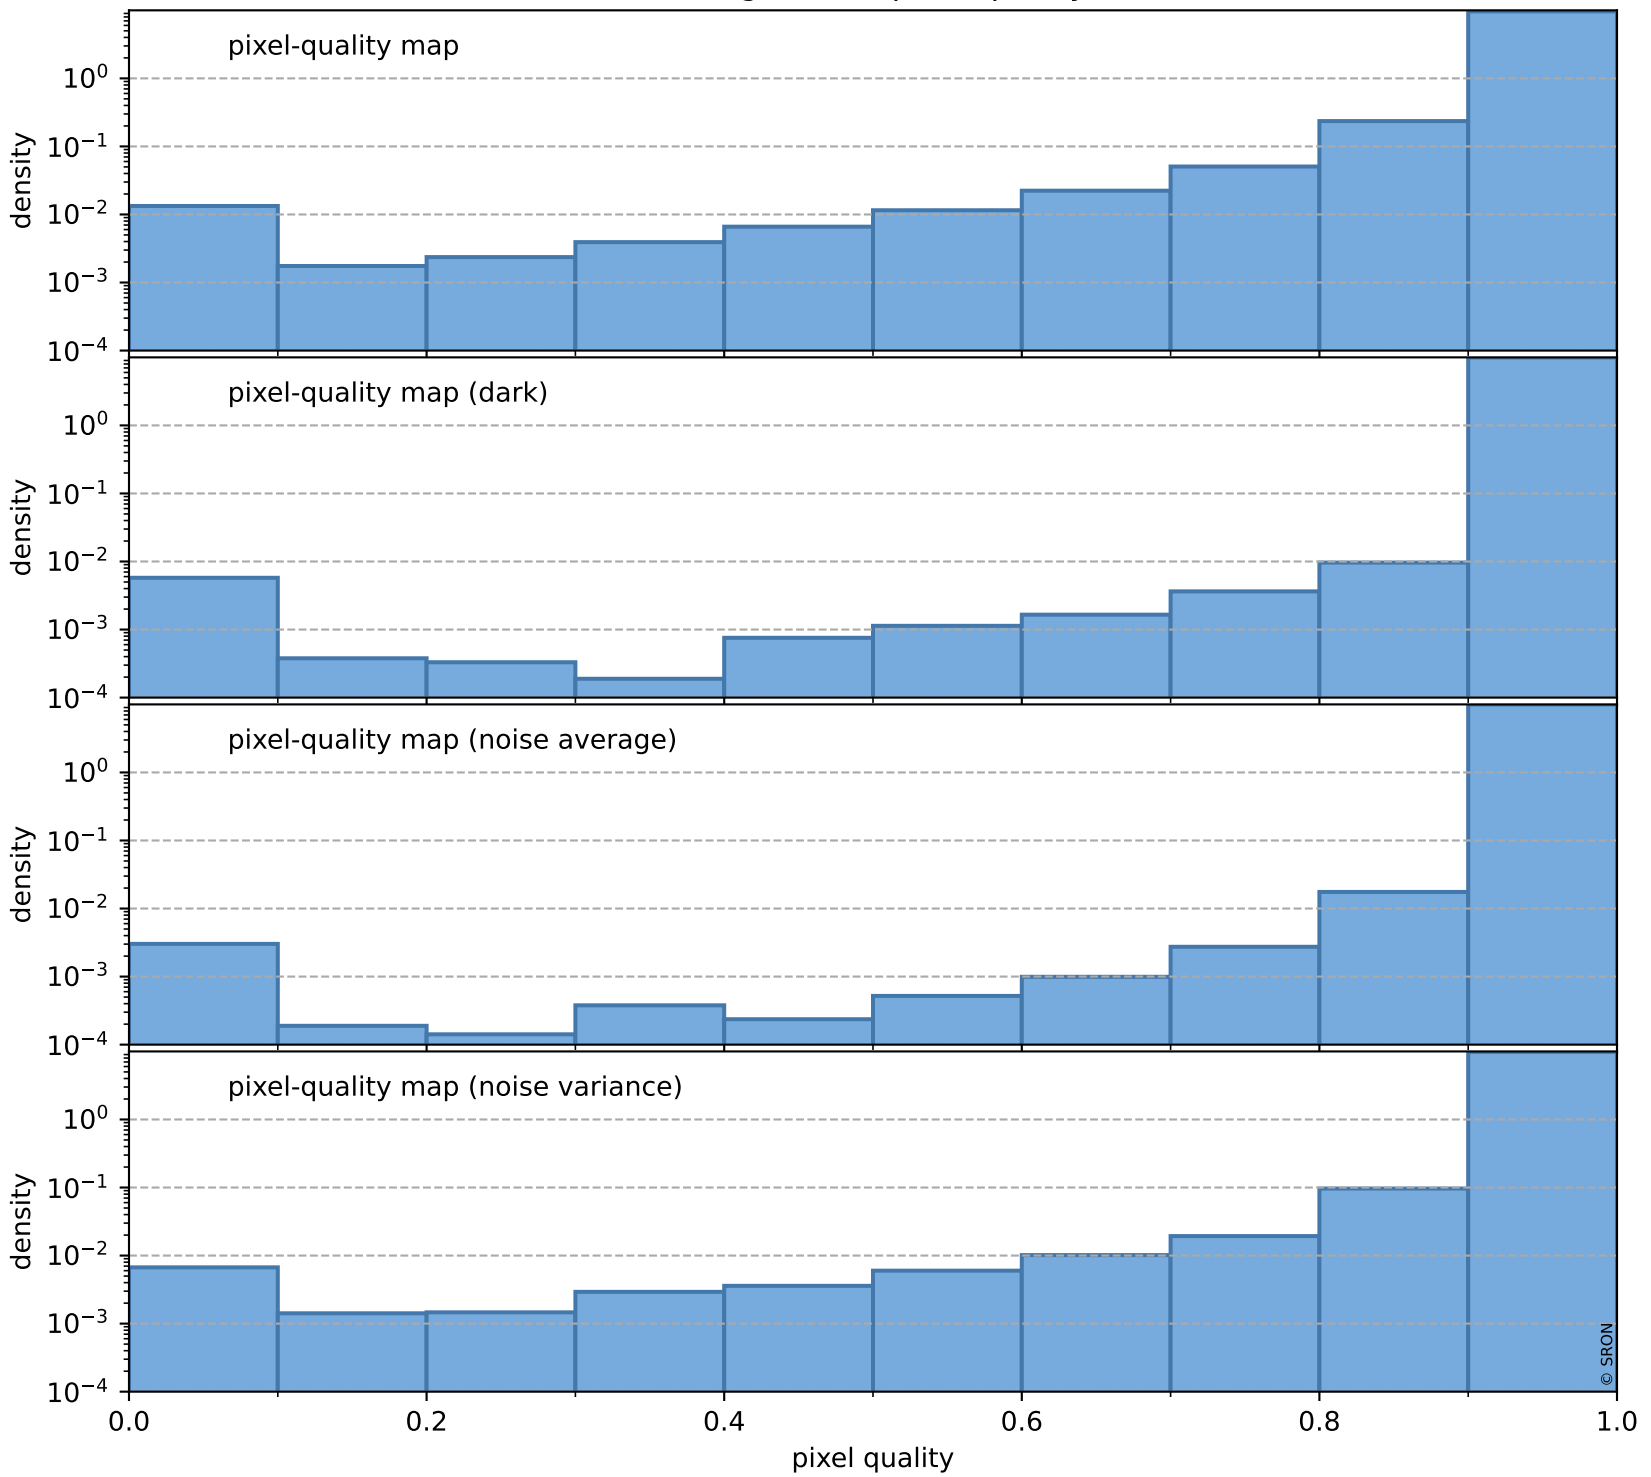

Tropomi SWIR pixel quality (beta nominal)

orbits : 19 in [21637, 21682]
coverage : 2021-12-16 / 2021-12-19
bad (quality < 0.8) : 1069
worst (quality < 0.1) : 119
created : 2023-08-22T12:09:51

Tropomi SWIR pixel quality (beta nominal)

orbits : 19 in [21637, 21682]
coverage : 2021-12-16 / 2021-12-19
to good : 857
good to bad : 866
to worst : 99
created : 2023-08-22T12:09:52

total quality compared with SWIR pixel-quality CKD

Tropomi SWIR pixel quality (beta nominal)

orbits : 19 in [21637, 21682]
coverage : 2021-12-16 / 2021-12-19
created : 2023-08-22T12:09:52

Histograms of pixel-quality

Tropomi SWIR pixel quality (beta nominal) ground-tracks of Sentinel-5P

orbits : 19 in [21637, 21682]
coverage : 2021-12-16 / 2021-12-19
created : 2023-08-22T12:09:52