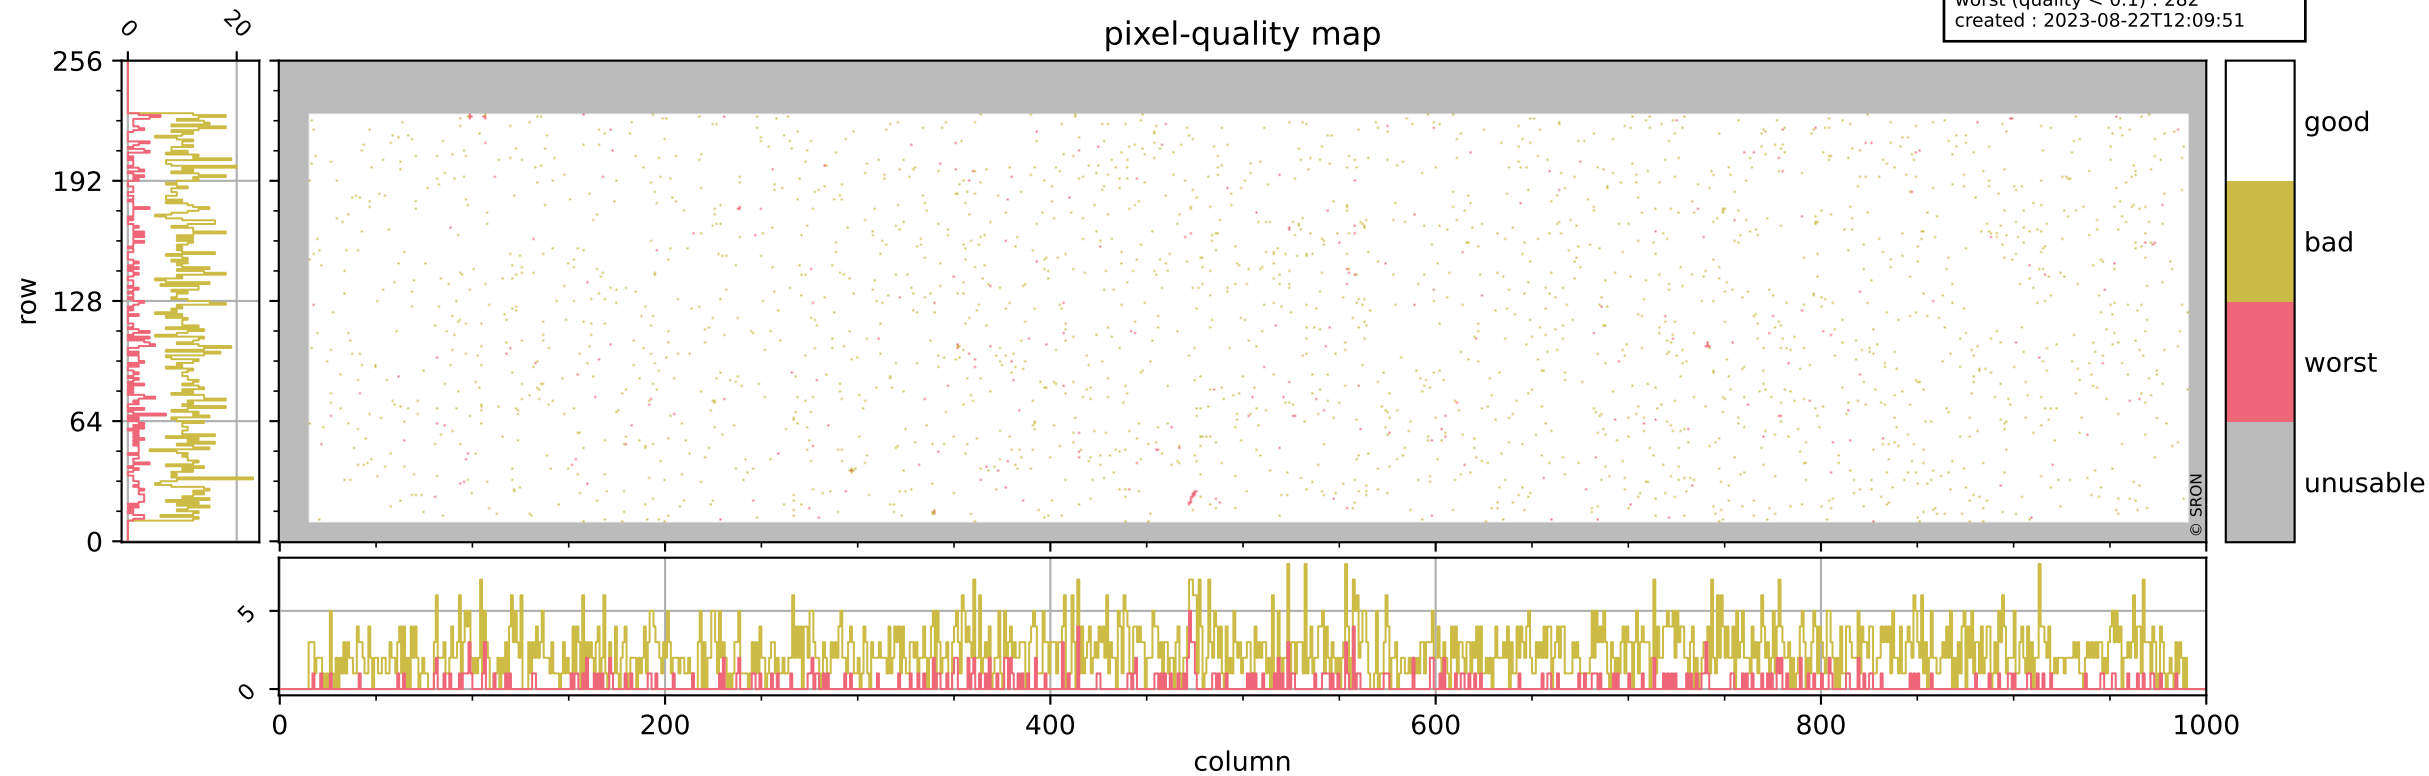

Tropomi SWIR pixel quality (beta nominal)

orbits : 19 in [21637, 21682]
coverage : 2021-12-16 / 2021-12-19
bad (quality < 0.8) : 2381
worst (quality < 0.1) : 282
created : 2023-08-22T12:09:51

Tropomi SWIR pixel quality (beta nominal)

orbits : 19 in [21637, 21682]
coverage : 2021-12-16 / 2021-12-19
bad (quality < 0.8) : 293
worst (quality < 0.1) : 122
created : 2023-08-22T12:09:51

Tropomi SWIR pixel quality (beta nominal)

orbits : 19 in [21637, 21682]
coverage : 2021-12-16 / 2021-12-19
bad (quality < 0.8) : 151
worst (quality < 0.1) : 41
created : 2023-08-22T12:09:51

Tropomi SWIR pixel quality (beta nominal)

orbits : 19 in [21637, 21682]
coverage : 2021-12-16 / 2021-12-19
bad (quality < 0.8) : 1069
worst (quality < 0.1) : 119
created : 2023-08-22T12:09:51

Tropomi SWIR pixel quality (beta nominal)

orbits : 19 in [21637, 21682]
coverage : 2021-12-16 / 2021-12-19
to good : 857
good to bad : 866
to worst : 99
created : 2023-08-22T12:09:52

total quality compared with SWIR pixel-quality CKD

Tropomi SWIR pixel quality (beta nominal)