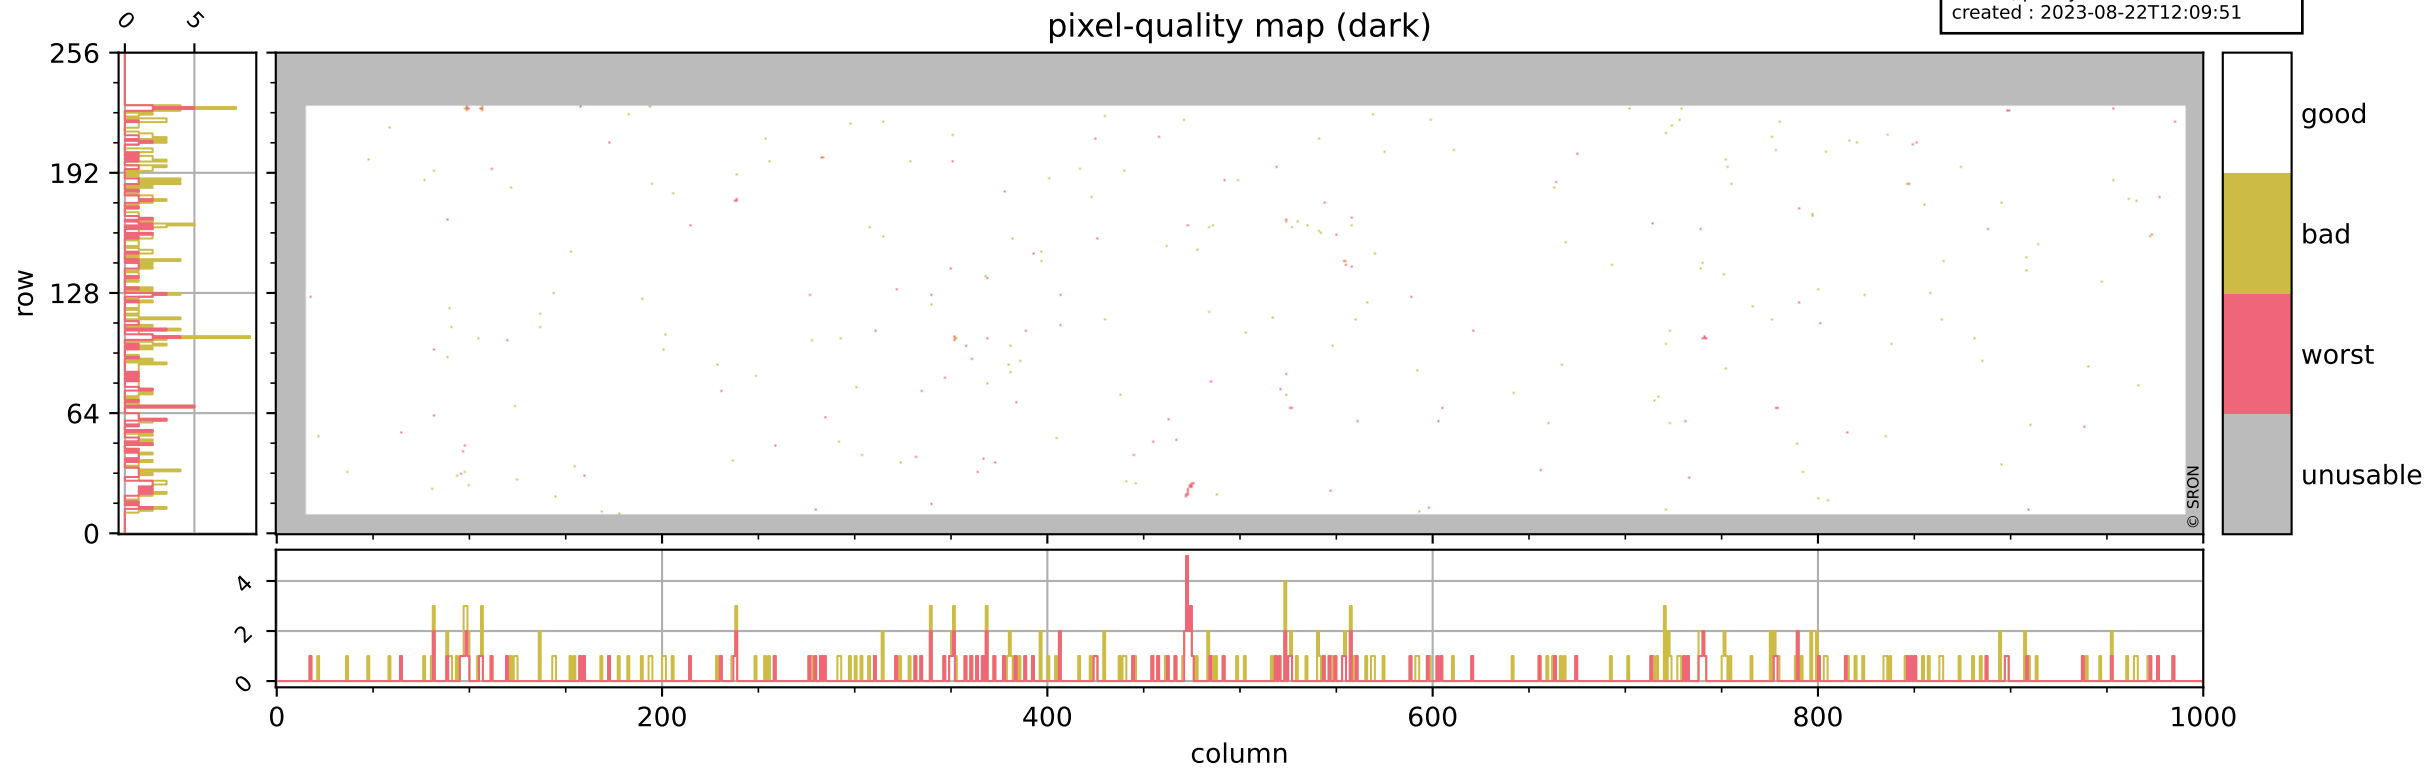

Tropomi SWIR pixel quality (beta nominal)

orbits : 19 in [21637, 21682]
coverage : 2021-12-16 / 2021-12-19
bad (quality < 0.8) : 2381
worst (quality < 0.1) : 282
created : 2023-08-22T12:09:51

Tropomi SWIR pixel quality (beta nominal)

orbits : 19 in [21637, 21682]
coverage : 2021-12-16 / 2021-12-19
bad (quality < 0.8) : 293
worst (quality < 0.1) : 122
created : 2023-08-22T12:09:51

Tropomi SWIR pixel quality (beta nominal)

orbits : 19 in [21637, 21682]
coverage : 2021-12-16 / 2021-12-19
bad (quality < 0.8) : 151
worst (quality < 0.1) : 41
created : 2023-08-22T12:09:51

Tropomi SWIR pixel quality (beta nominal)

orbits : 19 in [21637, 21682]
coverage : 2021-12-16 / 2021-12-19
bad (quality < 0.8) : 1069
worst (quality < 0.1) : 119
created : 2023-08-22T12:09:51

Tropomi SWIR pixel quality (beta nominal)

orbits : 19 in [21637, 21682]
coverage : 2021-12-16 / 2021-12-19
created : 2023-08-22T12:09:52

Histograms of pixel-quality

Tropomi SWIR pixel quality (beta nominal) ground-tracks of Sentinel-5P

orbits : 19 in [21637, 21682]
coverage : 2021-12-16 / 2021-12-19
created : 2023-08-22T12:09:52