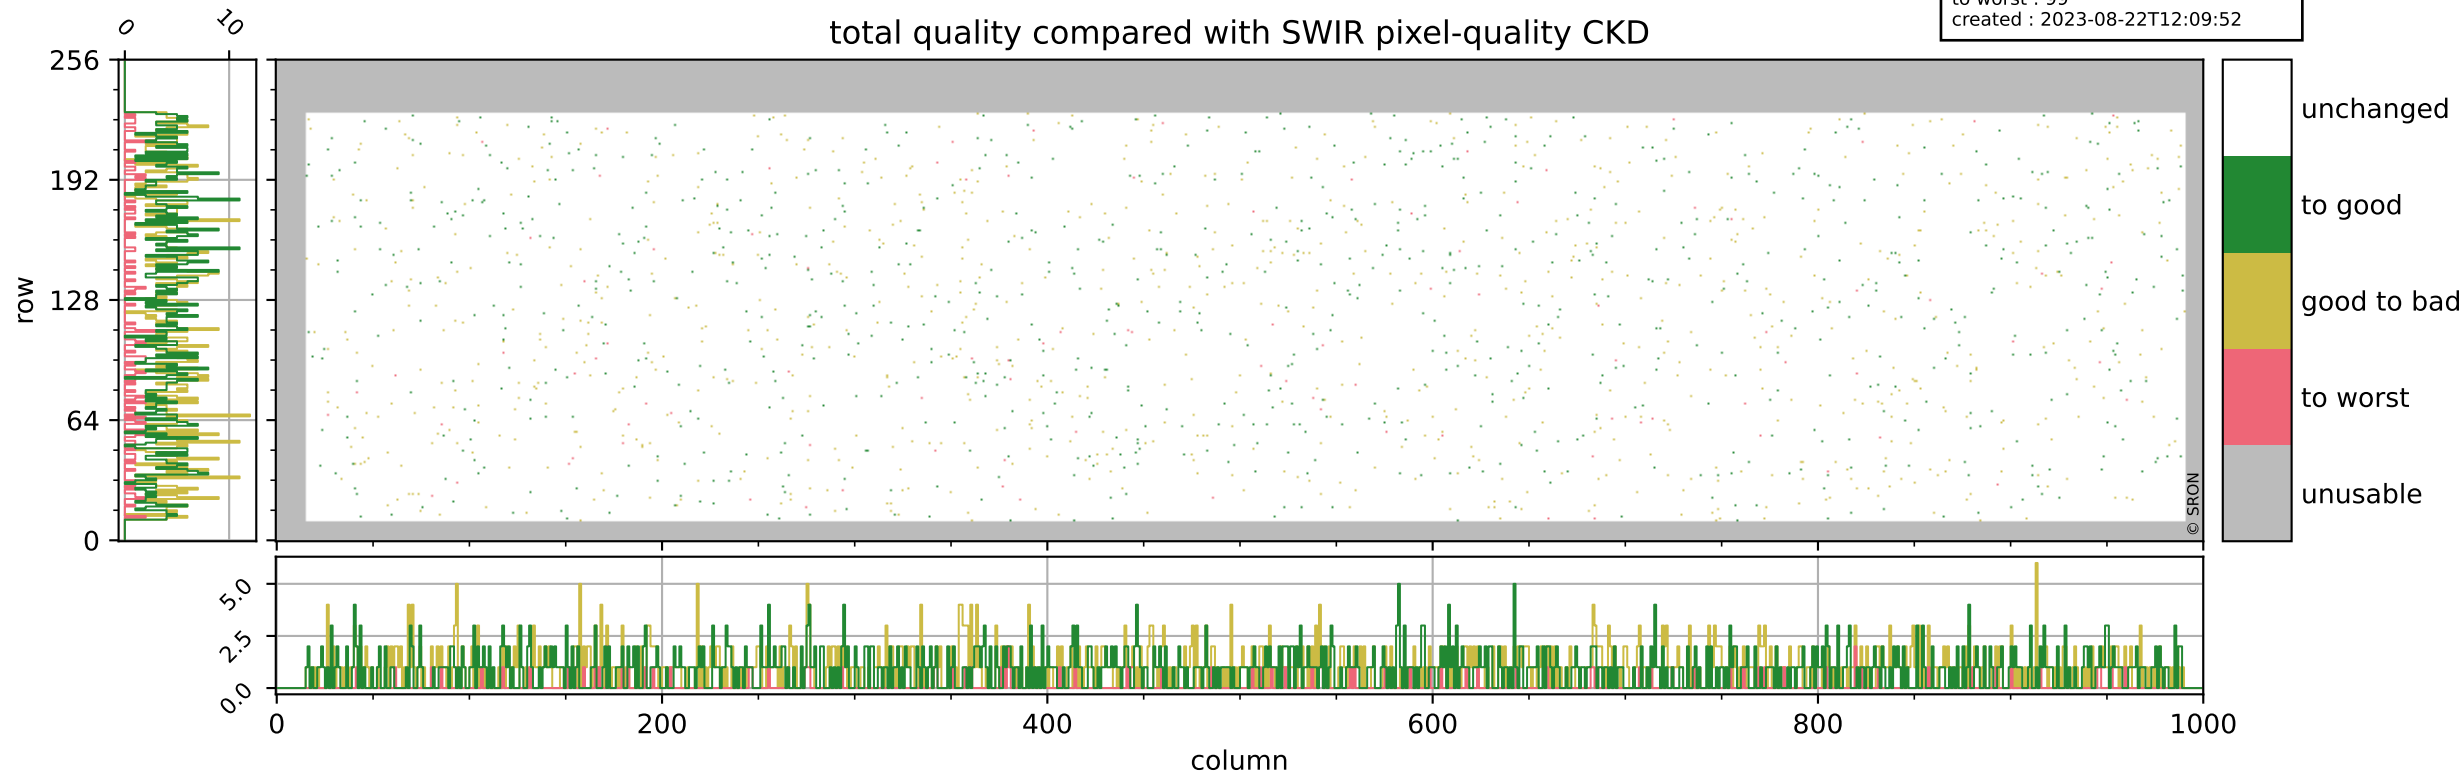

orbits : 19 in [21637, 21682]
coverage : 2021-12-16 / 2021-12-19
bad (quality < 0.8) : 293
worst (quality < 0.1) : 122
created : 2023-08-22T12:09:51

Tropomi SWIR pixel quality (beta nominal)

orbits : 19 in [21637, 21682]
coverage : 2021-12-16 / 2021-12-19
bad (quality < 0.8) : 151
worst (quality < 0.1) : 41
created : 2023-08-22T12:09:51

Tropomi SWIR pixel quality (beta nominal)

orbits : 19 in [21637, 21682]
coverage : 2021-12-16 / 2021-12-19
bad (quality < 0.8) : 1069
worst (quality < 0.1) : 119
created : 2023-08-22T12:09:51

Tropomi SWIR pixel quality (beta nominal)

orbits : 19 in [21637, 21682]
coverage : 2021-12-16 / 2021-12-19
to good : 857
good to bad : 866
to worst : 99
created : 2023-08-22T12:09:52

total quality compared with SWIR pixel-quality CKD

Tropomi SWIR pixel quality (beta nominal)

orbits : 19 in [21637, 21682]
coverage : 2021-12-16 / 2021-12-19
created : 2023-08-22T12:09:52

Histograms of pixel-quality

Tropomi SWIR pixel quality (beta nominal) ground-tracks of Sentinel-5P

orbits : 19 in [21637, 21682]
coverage : 2021-12-16 / 2021-12-19
created : 2023-08-22T12:09:52