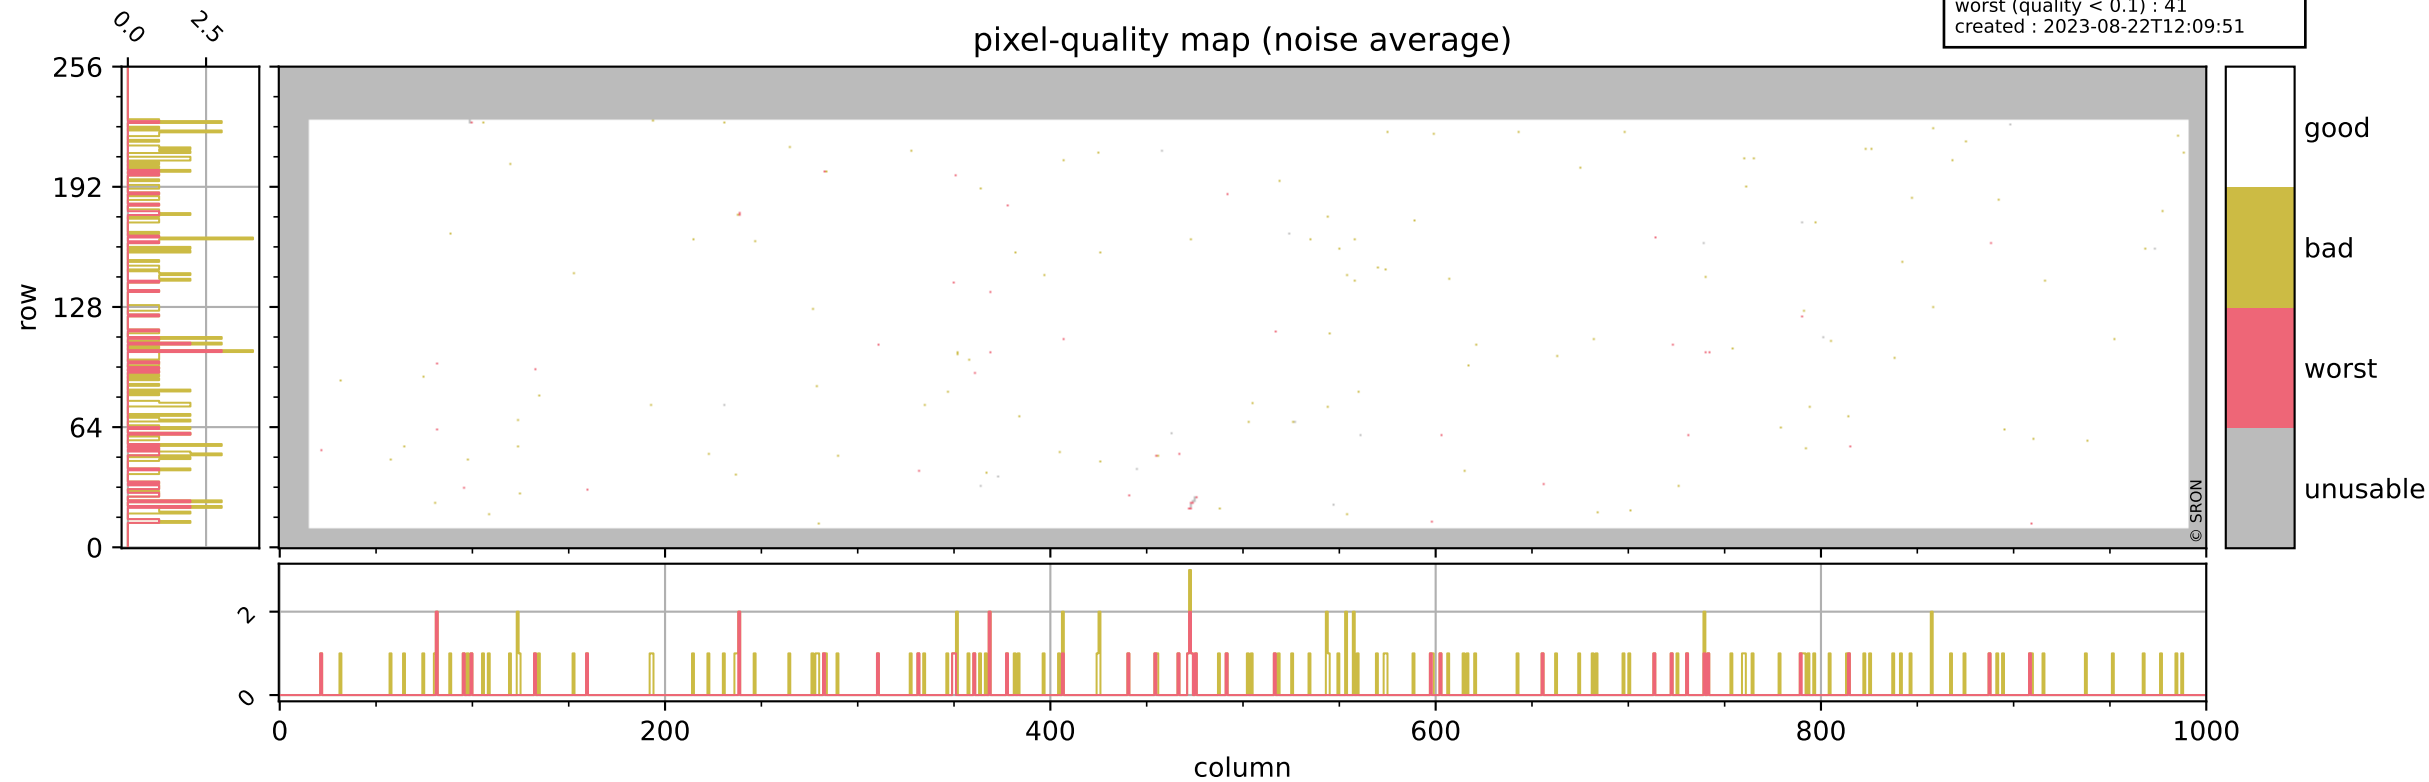

Tropomi SWIR pixel quality (beta nominal)

orbits : 19 in [21637, 21682]
coverage : 2021-12-16 / 2021-12-19
bad (quality < 0.8) : 2381
worst (quality < 0.1) : 282
created : 2023-08-22T12:09:51

Tropomi SWIR pixel quality (beta nominal)

orbits : 19 in [21637, 21682]
coverage : 2021-12-16 / 2021-12-19
bad (quality < 0.8) : 293
worst (quality < 0.1) : 122
created : 2023-08-22T12:09:51

Tropomi SWIR pixel quality (beta nominal)

orbits : 19 in [21637, 21682]
coverage : 2021-12-16 / 2021-12-19
bad (quality < 0.8) : 151
worst (quality < 0.1) : 41
created : 2023-08-22T12:09:51

Tropomi SWIR pixel quality (beta nominal)

orbits : 19 in [21637, 21682]
coverage : 2021-12-16 / 2021-12-19
bad (quality < 0.8) : 1069
worst (quality < 0.1) : 119
created : 2023-08-22T12:09:51

Tropomi SWIR pixel quality (beta nominal)

orbits : 19 in [21637, 21682]
coverage : 2021-12-16 / 2021-12-19
created : 2023-08-22T12:09:52

Histograms of pixel-quality

Tropomi SWIR pixel quality (beta nominal) ground-tracks of Sentinel-5P

orbits : 19 in [21637, 21682]
coverage : 2021-12-16 / 2021-12-19
created : 2023-08-22T12:09:52