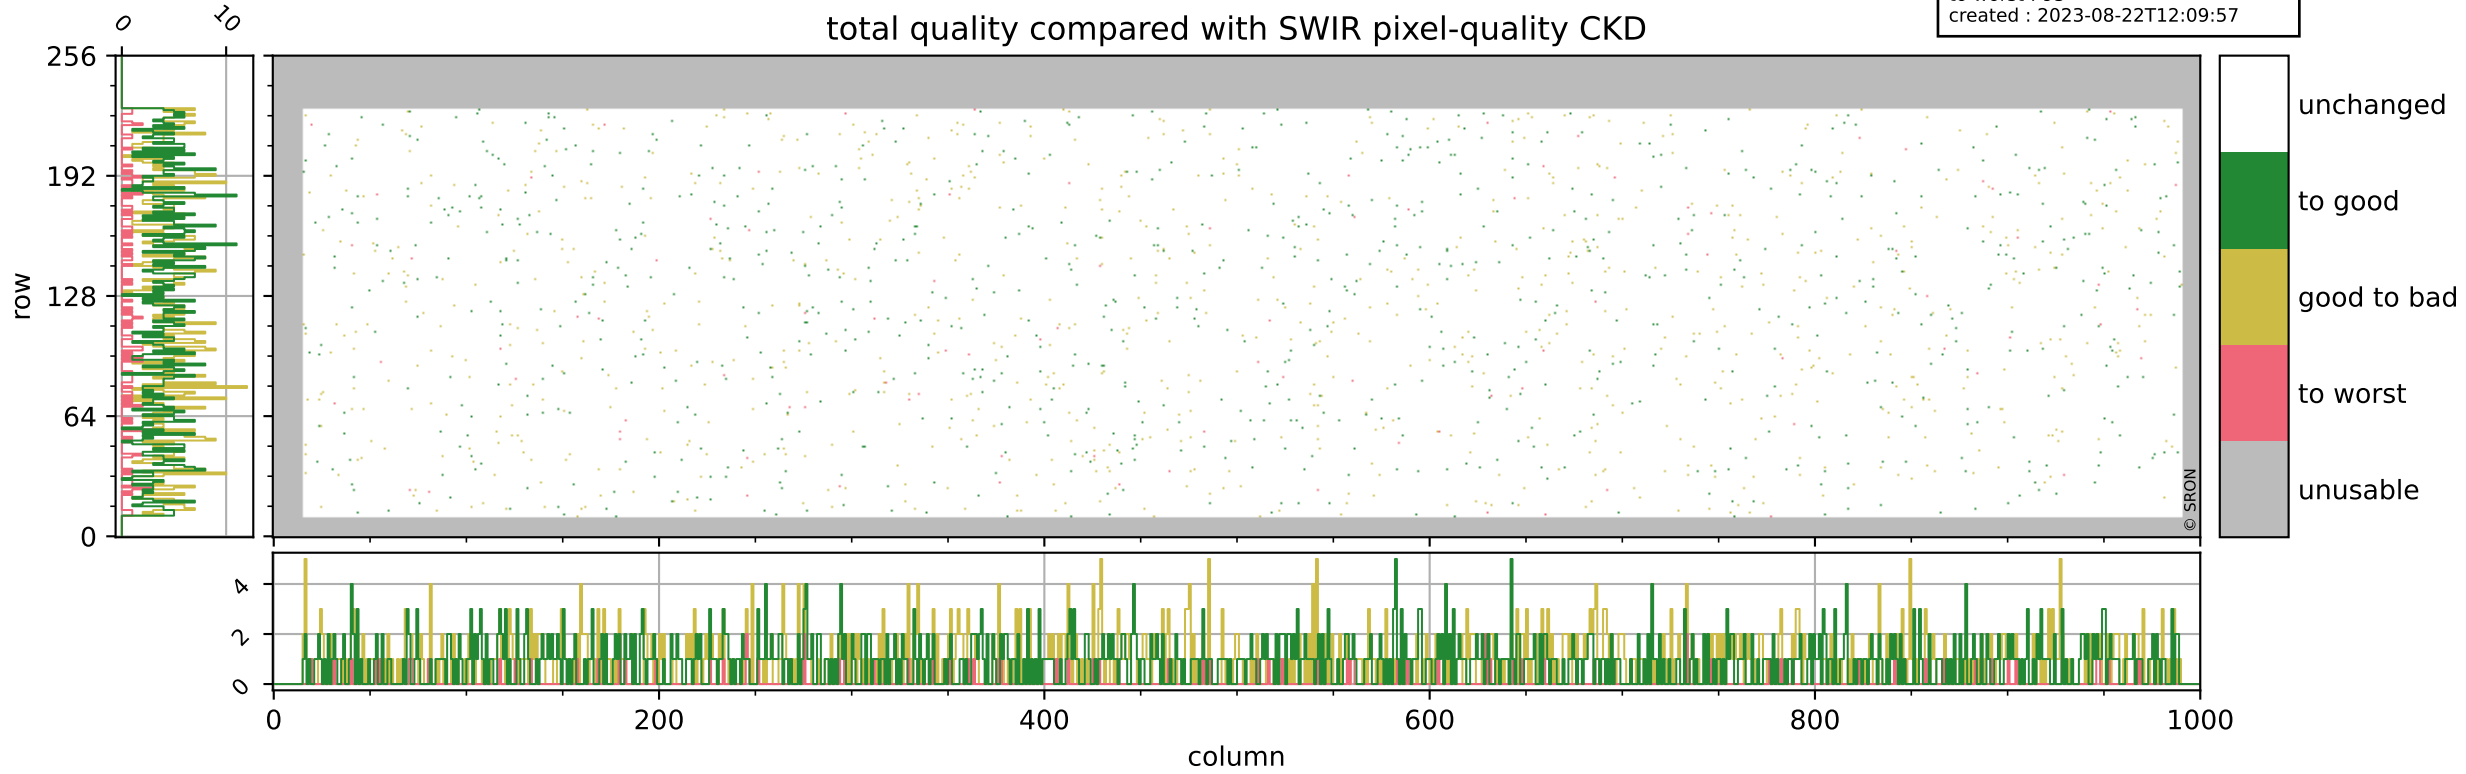

orbits : 18 in [21727, 21772]
coverage : 2021-12-23 / 2021-12-26
bad (quality < 0.8) : 292
worst (quality < 0.1) : 121
created : 2023-08-22T12:09:57

Tropomi SWIR pixel quality (beta nominal)

orbits : 18 in [21727, 21772]
coverage : 2021-12-23 / 2021-12-26
bad (quality < 0.8) : 150
worst (quality < 0.1) : 48
created : 2023-08-22T12:09:57

Tropomi SWIR pixel quality (beta nominal)

orbits : 18 in [21727, 21772]
coverage : 2021-12-23 / 2021-12-26
bad (quality < 0.8) : 1048
worst (quality < 0.1) : 116
created : 2023-08-22T12:09:57

Tropomi SWIR pixel quality (beta nominal)

orbits : 18 in [21727, 21772]
coverage : 2021-12-23 / 2021-12-26
to good : 871
good to bad : 857
to worst : 95
created : 2023-08-22T12:09:57

total quality compared with SWIR pixel-quality CKD

Tropomi SWIR pixel quality (beta nominal)

orbits : 18 in [21727, 21772]
coverage : 2021-12-23 / 2021-12-26
created : 2023-08-22T12:09:58

Histograms of pixel-quality

Tropomi SWIR pixel quality (beta nominal) ground-tracks of Sentinel-5P

orbits : 18 in [21727, 21772]
coverage : 2021-12-23 / 2021-12-26
created : 2023-08-22T12:09:58