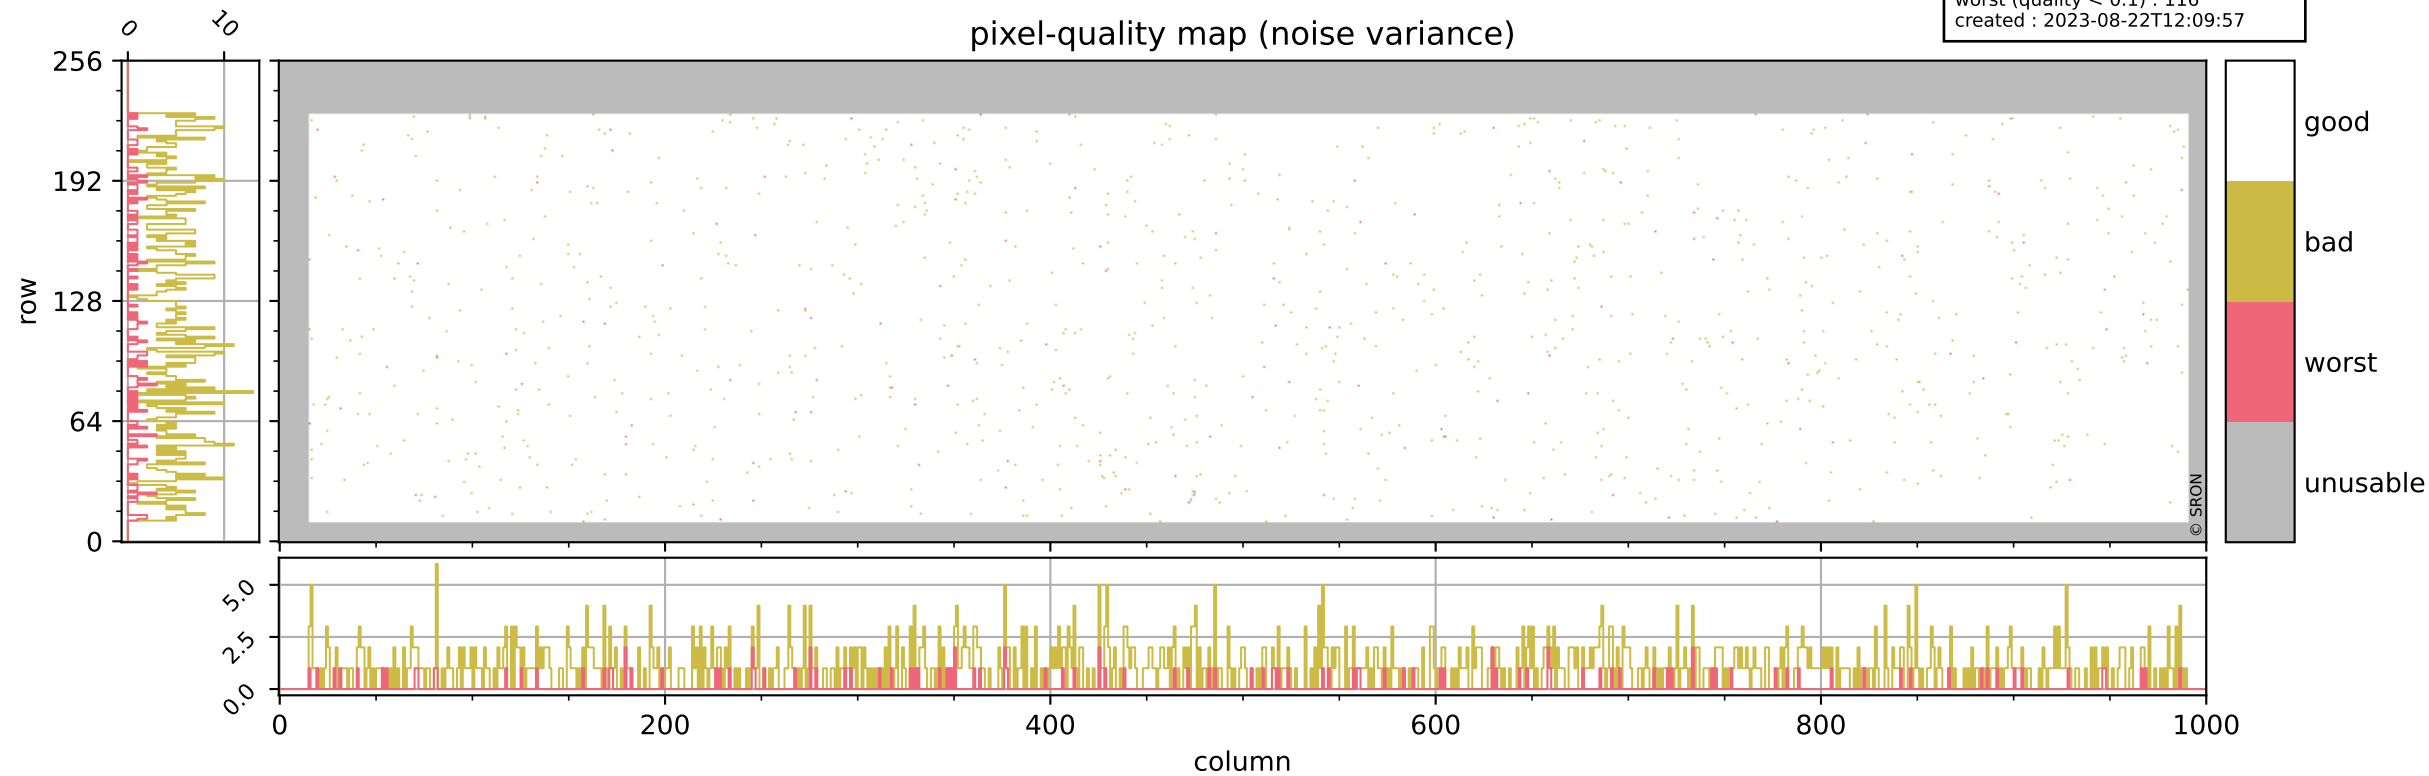

orbits : 18 in [21727, 21772]
coverage : 2021-12-23 / 2021-12-26
bad (quality < 0.8) : 292
worst (quality < 0.1) : 121
created : 2023-08-22T12:09:57

Tropomi SWIR pixel quality (beta nominal)

orbits : 18 in [21727, 21772]
coverage : 2021-12-23 / 2021-12-26
bad (quality < 0.8) : 150
worst (quality < 0.1) : 48
created : 2023-08-22T12:09:57

Tropomi SWIR pixel quality (beta nominal)

orbits : 18 in [21727, 21772]
coverage : 2021-12-23 / 2021-12-26
bad (quality < 0.8) : 1048
worst (quality < 0.1) : 116
created : 2023-08-22T12:09:57

Tropomi SWIR pixel quality (beta nominal)

orbits : 18 in [21727, 21772]
coverage : 2021-12-23 / 2021-12-26
to good : 871
good to bad : 857
to worst : 95
created : 2023-08-22T12:09:57

total quality compared with SWIR pixel-quality CKD

Tropomi SWIR pixel quality (beta nominal)

orbits : 18 in [21727, 21772]
coverage : 2021-12-23 / 2021-12-26
created : 2023-08-22T12:09:58

Histograms of pixel-quality

Tropomi SWIR pixel quality (beta nominal) ground-tracks of Sentinel-5P

orbits : 18 in [21727, 21772]
coverage : 2021-12-23 / 2021-12-26
created : 2023-08-22T12:09:58