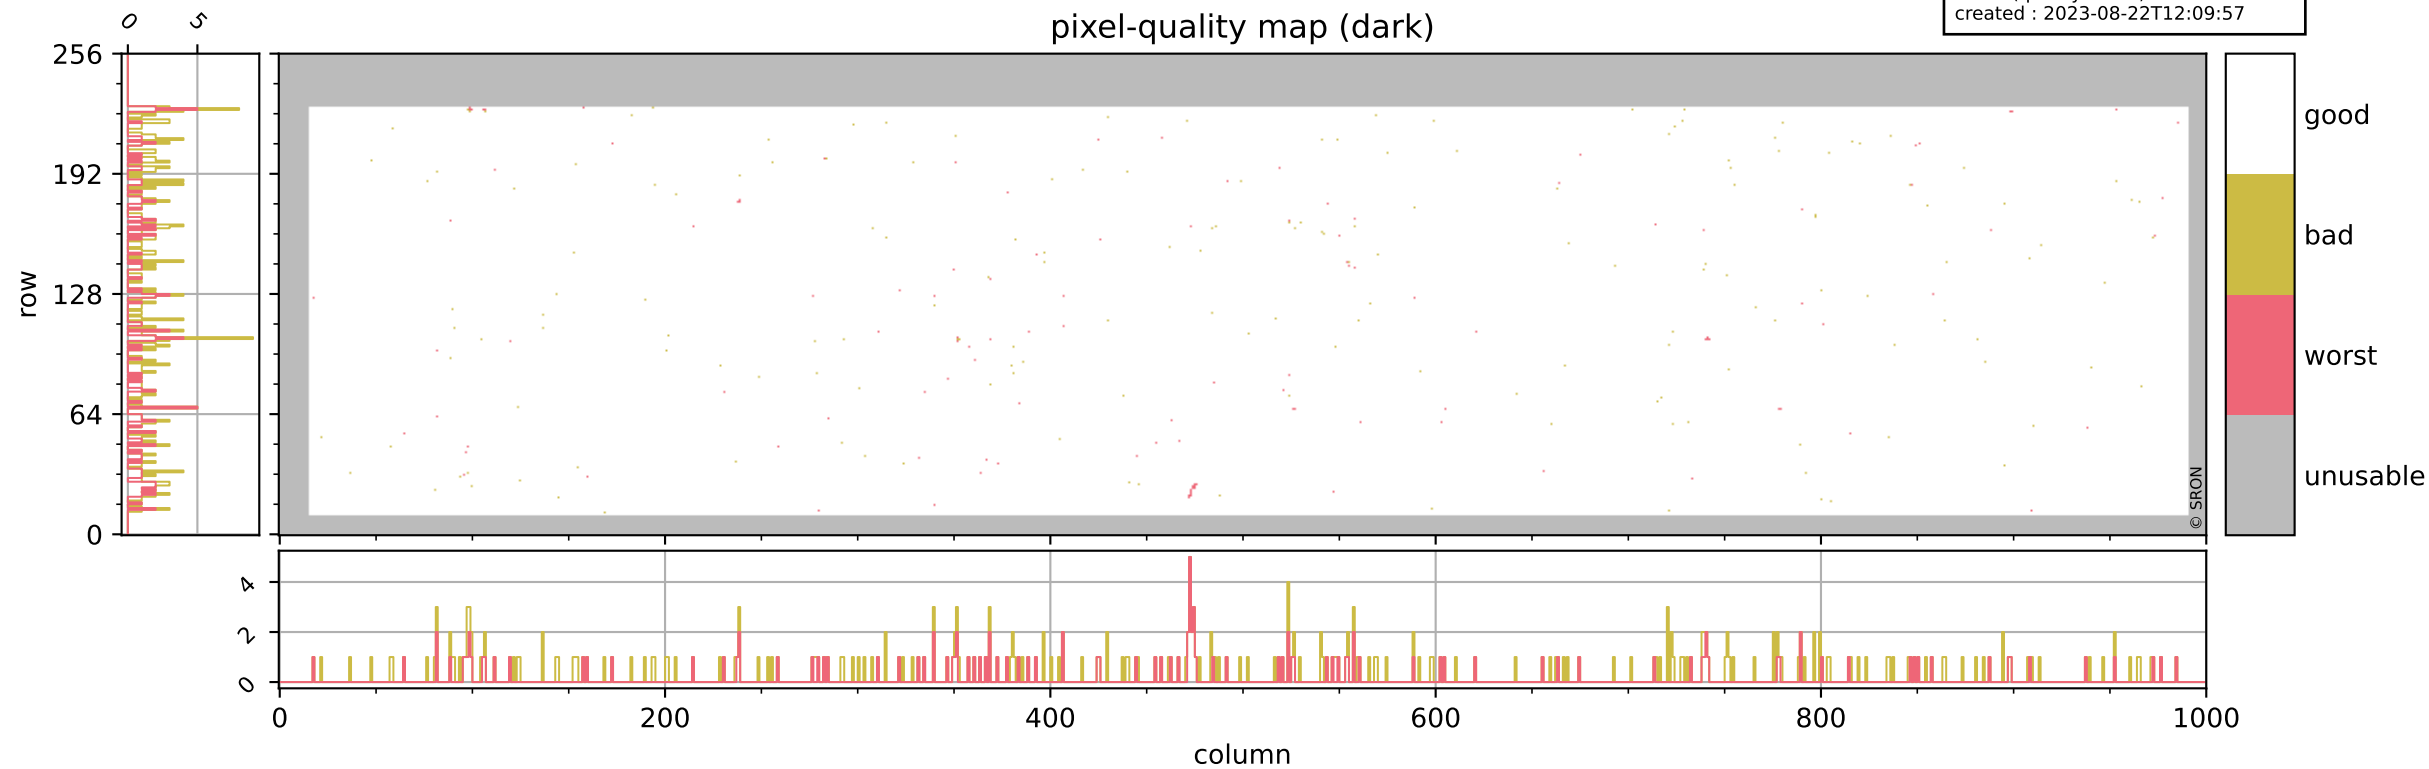

Tropomi SWIR pixel quality (beta nominal)

orbits : 18 in [21727, 21772]
coverage : 2021-12-23 / 2021-12-26
bad (quality < 0.8) : 2354
worst (quality < 0.1) : 280
created : 2023-08-22T12:09:56

Tropomi SWIR pixel quality (beta nominal)

orbits : 18 in [21727, 21772]
coverage : 2021-12-23 / 2021-12-26
bad (quality < 0.8) : 292
worst (quality < 0.1) : 121
created : 2023-08-22T12:09:57

Tropomi SWIR pixel quality (beta nominal)

orbits : 18 in [21727, 21772]
coverage : 2021-12-23 / 2021-12-26
bad (quality < 0.8) : 150
worst (quality < 0.1) : 48
created : 2023-08-22T12:09:57

Tropomi SWIR pixel quality (beta nominal)

orbits : 18 in [21727, 21772]
coverage : 2021-12-23 / 2021-12-26
bad (quality < 0.8) : 1048
worst (quality < 0.1) : 116
created : 2023-08-22T12:09:57

Tropomi SWIR pixel quality (beta nominal)

orbits : 18 in [21727, 21772]
coverage : 2021-12-23 / 2021-12-26
created : 2023-08-22T12:09:58

Histograms of pixel-quality

Tropomi SWIR pixel quality (beta nominal) ground-tracks of Sentinel-5P

orbits : 18 in [21727, 21772]
coverage : 2021-12-23 / 2021-12-26
created : 2023-08-22T12:09:58