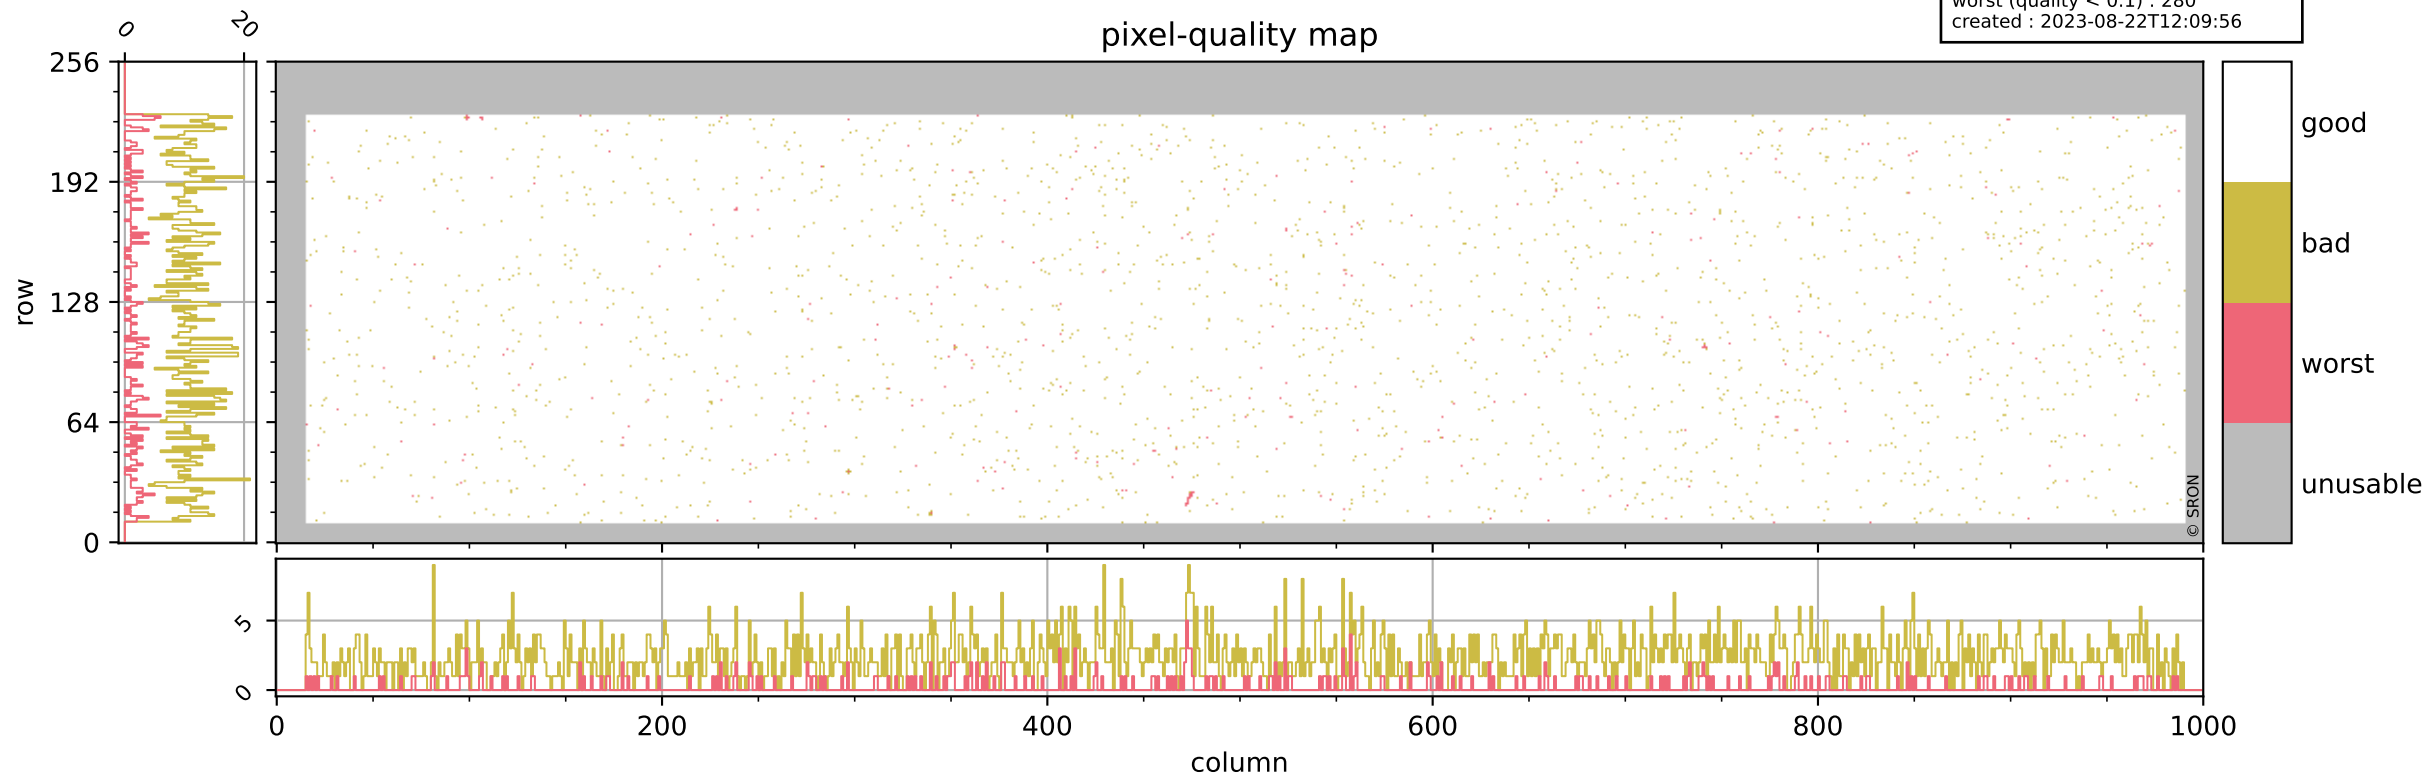

Tropomi SWIR pixel quality (beta nominal)

orbits : 18 in [21727, 21772]
coverage : 2021-12-23 / 2021-12-26
bad (quality < 0.8) : 2354
worst (quality < 0.1) : 280
created : 2023-08-22T12:09:56

Tropomi SWIR pixel quality (beta nominal)

orbits : 18 in [21727, 21772]
coverage : 2021-12-23 / 2021-12-26
bad (quality < 0.8) : 292
worst (quality < 0.1) : 121
created : 2023-08-22T12:09:57

Tropomi SWIR pixel quality (beta nominal)

orbits : 18 in [21727, 21772]
coverage : 2021-12-23 / 2021-12-26
bad (quality < 0.8) : 150
worst (quality < 0.1) : 48
created : 2023-08-22T12:09:57

Tropomi SWIR pixel quality (beta nominal)

orbits : 18 in [21727, 21772]
coverage : 2021-12-23 / 2021-12-26
bad (quality < 0.8) : 1048
worst (quality < 0.1) : 116
created : 2023-08-22T12:09:57

Tropomi SWIR pixel quality (beta nominal)

orbits : 18 in [21727, 21772]
coverage : 2021-12-23 / 2021-12-26
created : 2023-08-22T12:09:58

Histograms of pixel-quality

Tropomi SWIR pixel quality (beta nominal) ground-tracks of Sentinel-5P

orbits : 18 in [21727, 21772]
coverage : 2021-12-23 / 2021-12-26
created : 2023-08-22T12:09:58