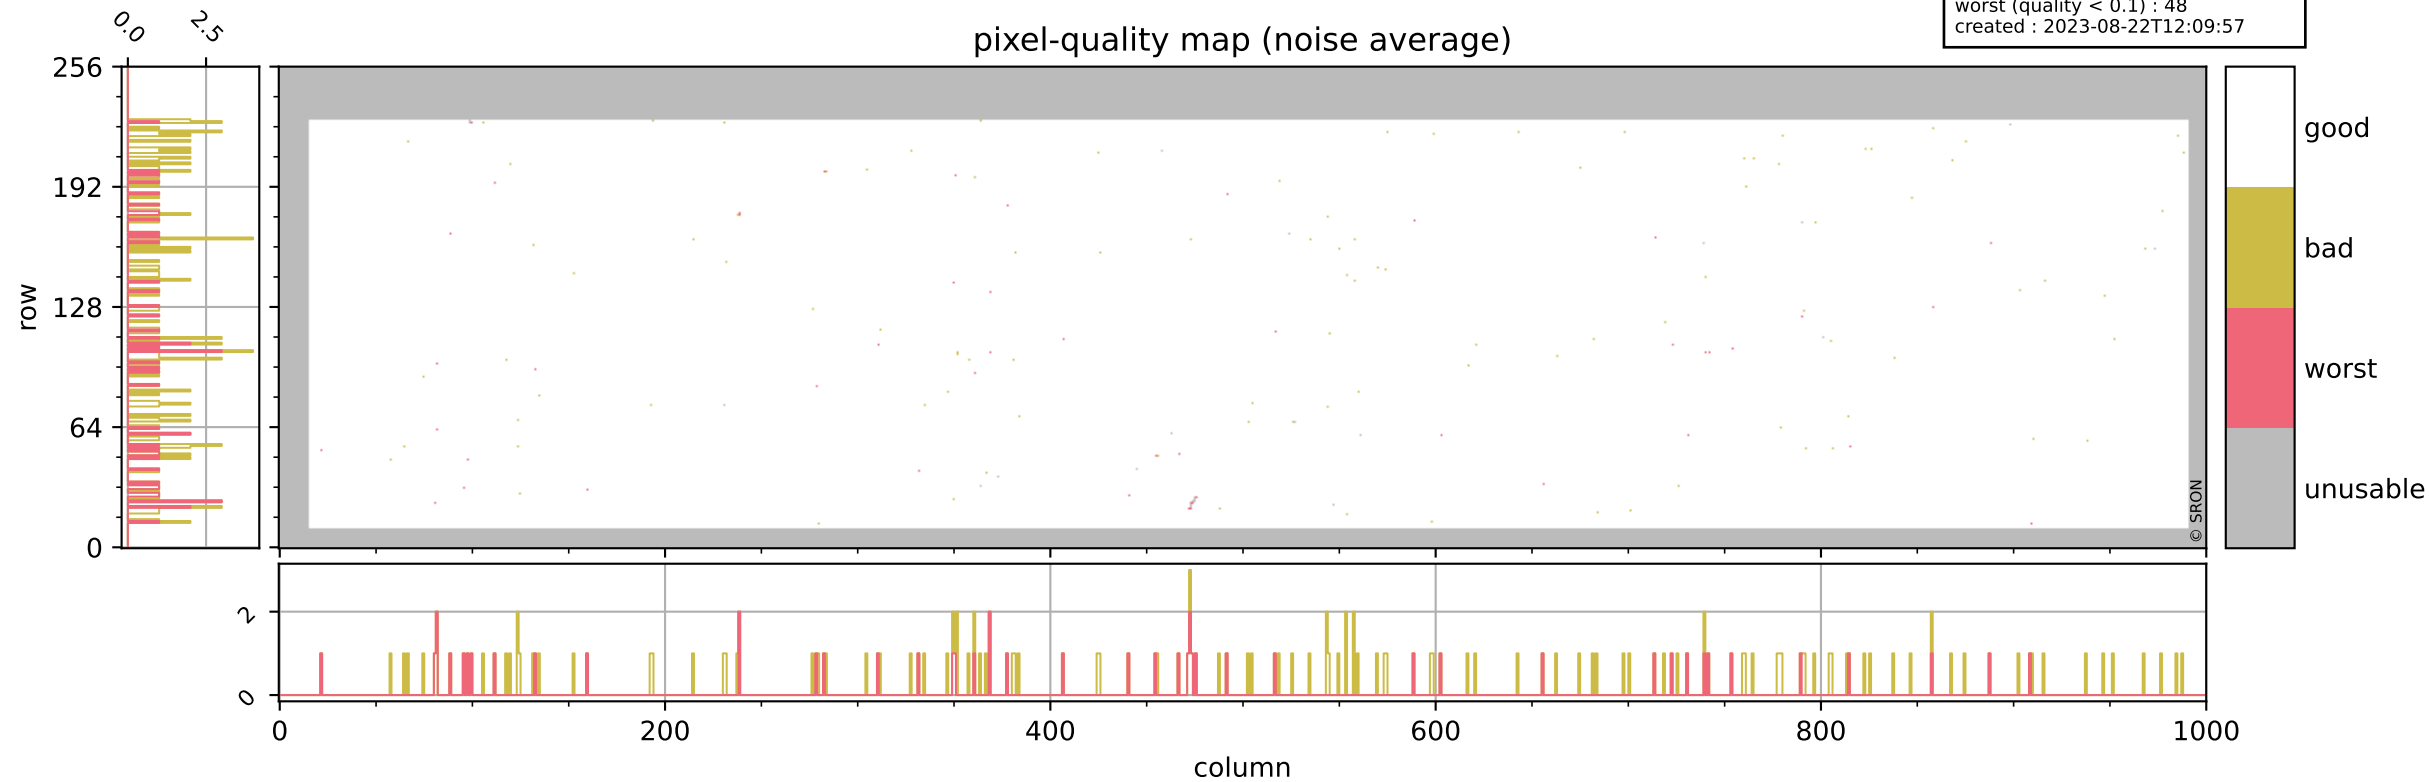

Tropomi SWIR pixel quality (beta nominal)

orbits : 18 in [21727, 21772]
coverage : 2021-12-23 / 2021-12-26
bad (quality < 0.8) : 2354
worst (quality < 0.1) : 280
created : 2023-08-22T12:09:56

Tropomi SWIR pixel quality (beta nominal)

orbits : 18 in [21727, 21772]
coverage : 2021-12-23 / 2021-12-26
bad (quality < 0.8) : 292
worst (quality < 0.1) : 121
created : 2023-08-22T12:09:57

Tropomi SWIR pixel quality (beta nominal)

orbits : 18 in [21727, 21772]
coverage : 2021-12-23 / 2021-12-26
bad (quality < 0.8) : 150
worst (quality < 0.1) : 48
created : 2023-08-22T12:09:57

Tropomi SWIR pixel quality (beta nominal)

orbits : 18 in [21727, 21772]
coverage : 2021-12-23 / 2021-12-26
bad (quality < 0.8) : 1048
worst (quality < 0.1) : 116
created : 2023-08-22T12:09:57

Tropomi SWIR pixel quality (beta nominal)

orbits : 18 in [21727, 21772]
coverage : 2021-12-23 / 2021-12-26
created : 2023-08-22T12:09:58

Histograms of pixel-quality

Tropomi SWIR pixel quality (beta nominal) ground-tracks of Sentinel-5P

orbits : 18 in [21727, 21772]
coverage : 2021-12-23 / 2021-12-26
created : 2023-08-22T12:09:58