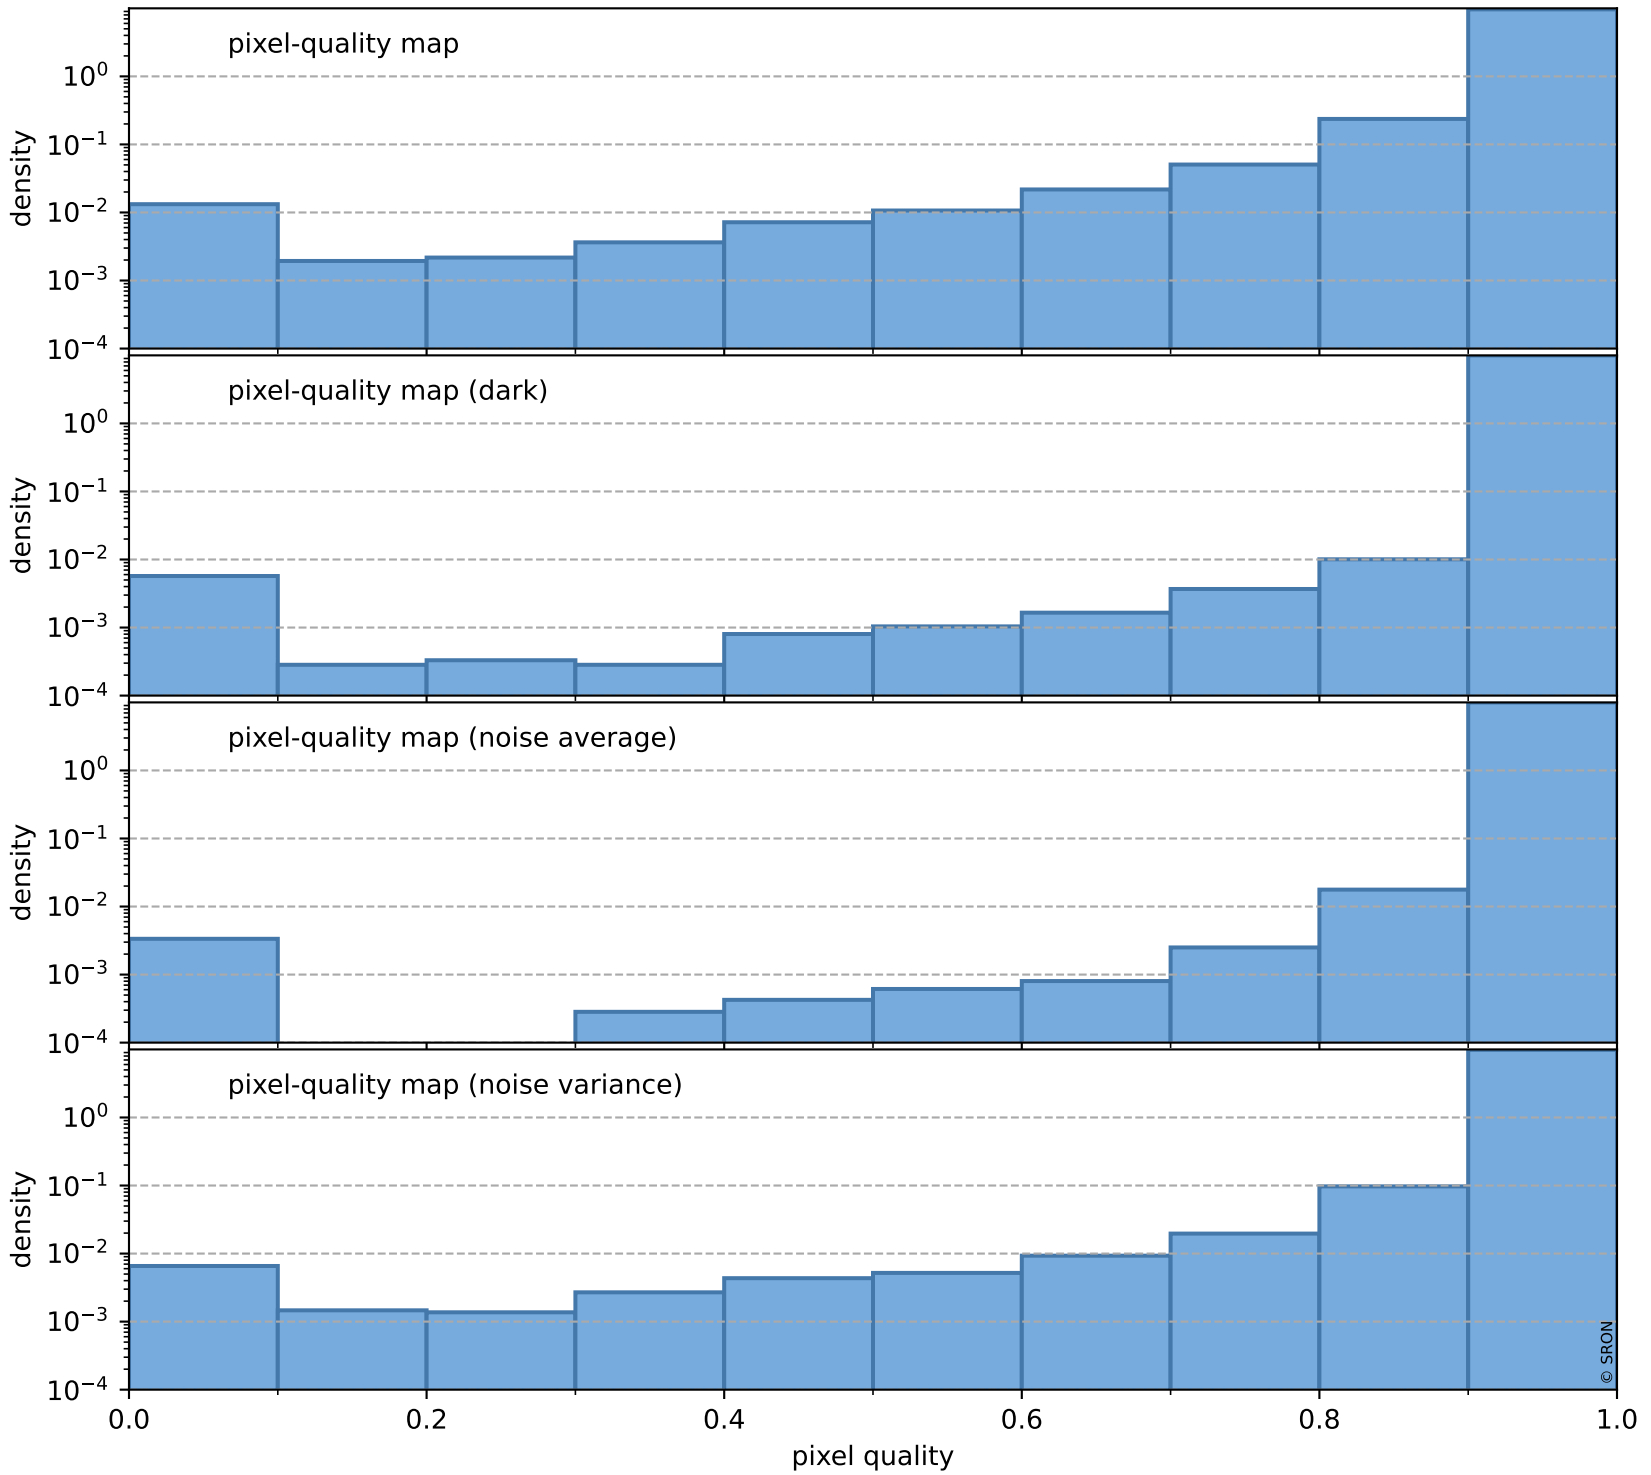

Tropomi SWIR pixel quality (beta nominal)

orbits : 18 in [21727, 21772]
coverage : 2021-12-23 / 2021-12-26
bad (quality < 0.8) : 1048
worst (quality < 0.1) : 116
created : 2023-08-22T12:09:57

Tropomi SWIR pixel quality (beta nominal)

orbits : 18 in [21727, 21772]
coverage : 2021-12-23 / 2021-12-26
to good : 871
good to bad : 857
to worst : 95
created : 2023-08-22T12:09:57

total quality compared with SWIR pixel-quality CKD

Tropomi SWIR pixel quality (beta nominal)

orbits : 18 in [21727, 21772]
coverage : 2021-12-23 / 2021-12-26
created : 2023-08-22T12:09:58

Histograms of pixel-quality

Tropomi SWIR pixel quality (beta nominal) ground-tracks of Sentinel-5P

orbits : 18 in [21727, 21772]
coverage : 2021-12-23 / 2021-12-26
created : 2023-08-22T12:09:58