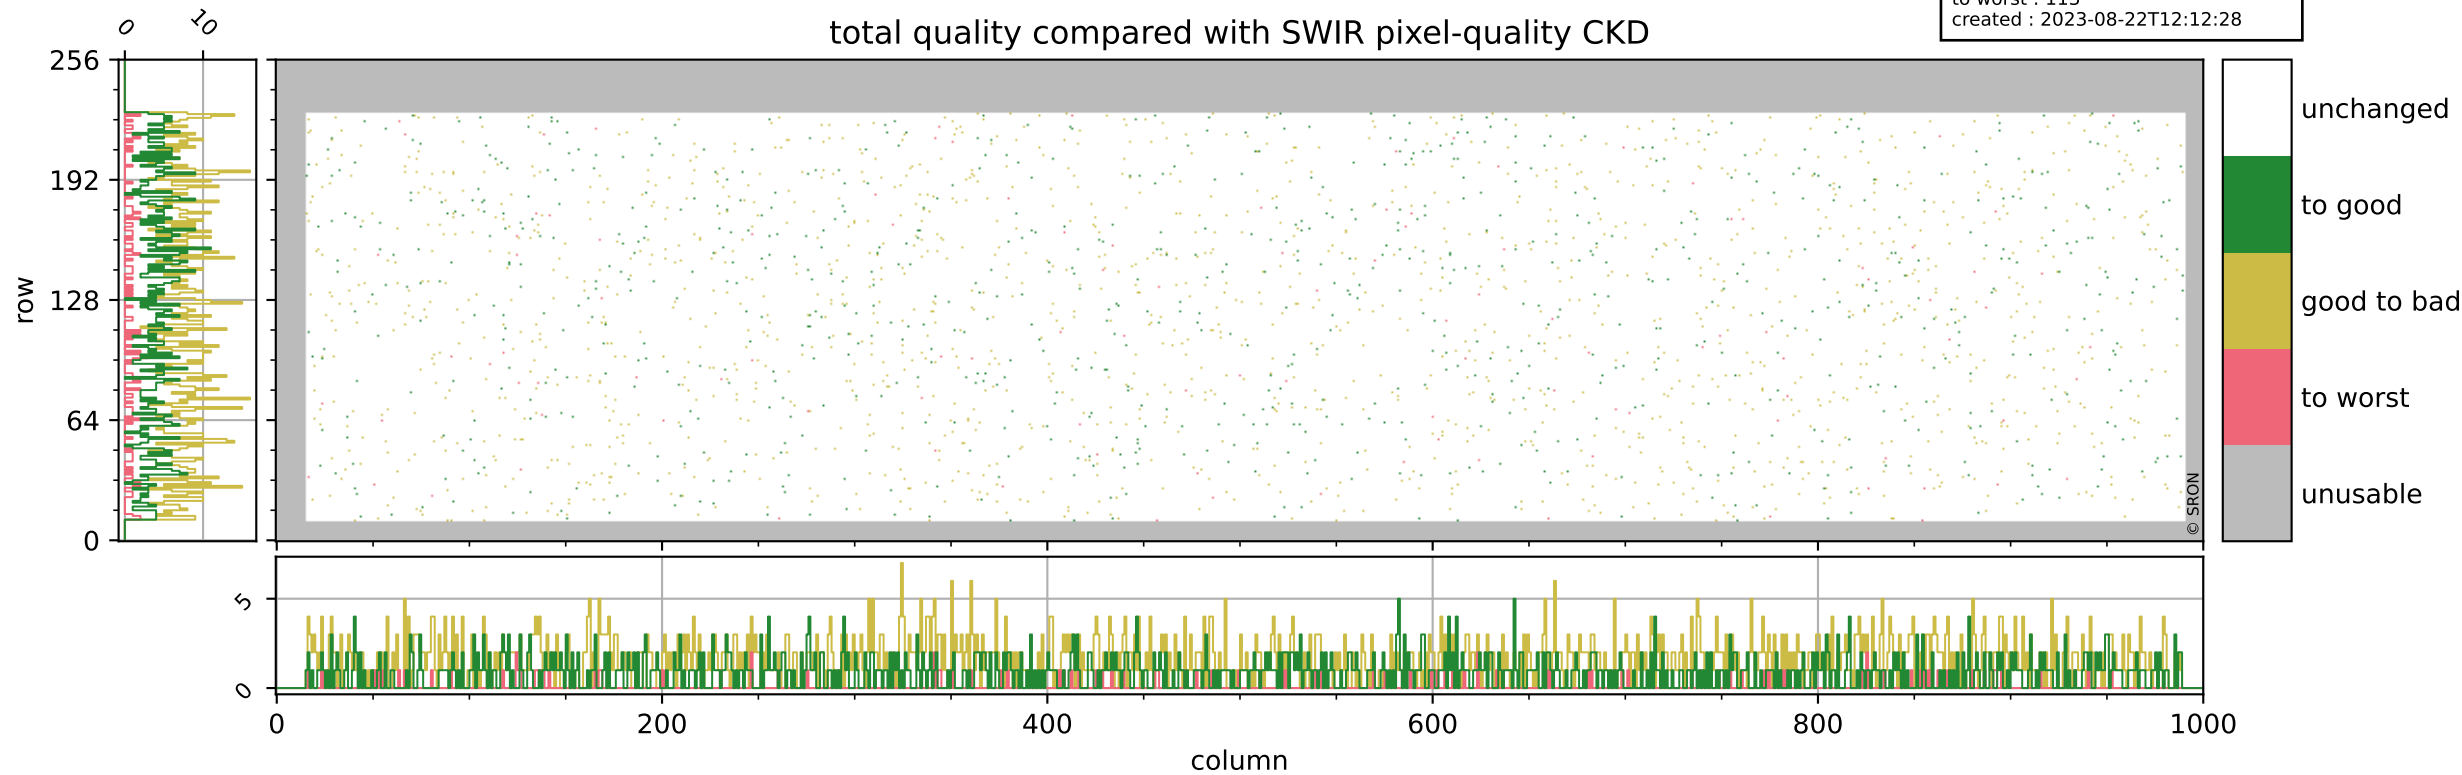

orbits : 18 in [24067, 24112]
coverage : 2022-06-05 / 2022-06-08
bad (quality < 0.8) : 289
worst (quality < 0.1) : 121
created : 2023-08-22T12:12:27

Tropomi SWIR pixel quality (beta nominal)

orbits : 18 in [24067, 24112]
coverage : 2022-06-05 / 2022-06-08
bad (quality < 0.8) : 168
worst (quality < 0.1) : 41
created : 2023-08-22T12:12:27

Tropomi SWIR pixel quality (beta nominal)

orbits : 18 in [24067, 24112]
coverage : 2022-06-05 / 2022-06-08
bad (quality < 0.8) : 1727
worst (quality < 0.1) : 126
created : 2023-08-22T12:12:27

Tropomi SWIR pixel quality (beta nominal)

orbits : 18 in [24067, 24112]
coverage : 2022-06-05 / 2022-06-08
to good : 855
good to bad : 1511
to worst : 113
created : 2023-08-22T12:12:28

total quality compared with SWIR pixel-quality CKD

Tropomi SWIR pixel quality (beta nominal)

orbits : 18 in [24067, 24112]
coverage : 2022-06-05 / 2022-06-08
created : 2023-08-22T12:12:28

Histograms of pixel-quality

Tropomi SWIR pixel quality (beta nominal) ground-tracks of Sentinel-5P

orbits : 18 in [24067, 24112]
coverage : 2022-06-05 / 2022-06-08
created : 2023-08-22T12:12:28