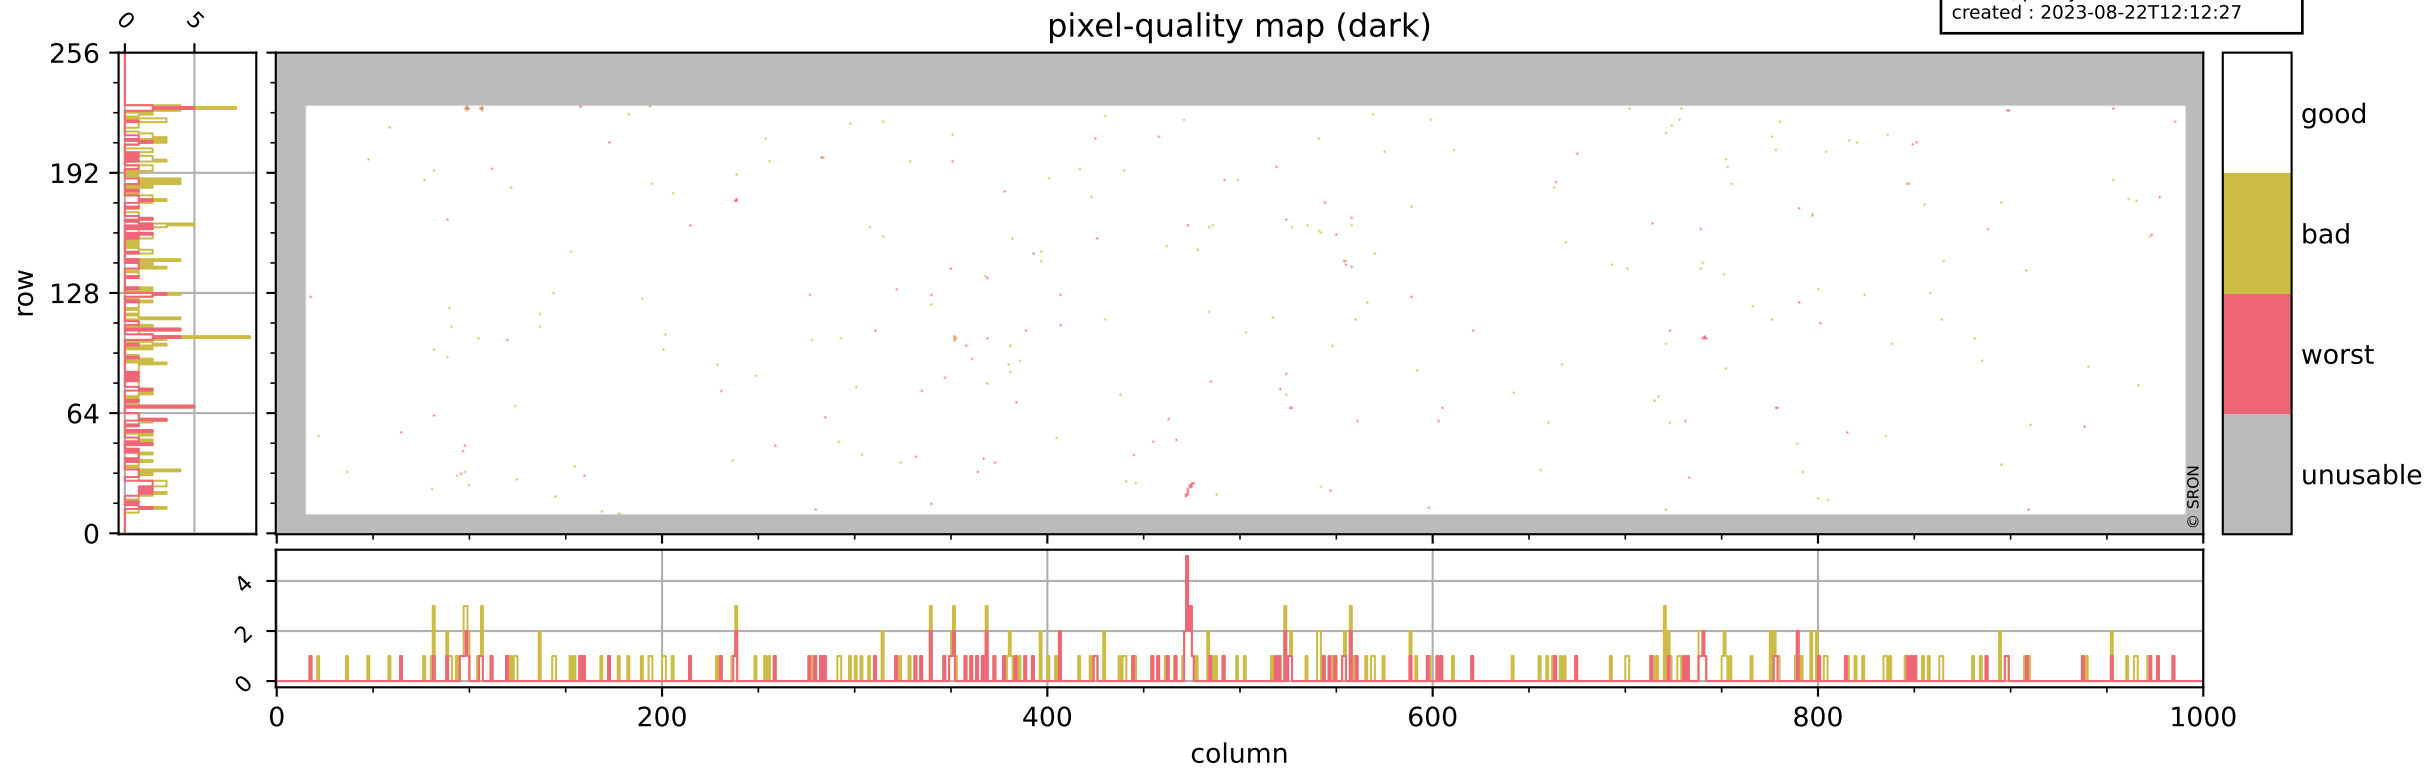

Tropomi SWIR pixel quality (beta nominal)

orbits : 18 in [24067, 24112]
coverage : 2022-06-05 / 2022-06-08
bad (quality < 0.8) : 3044
worst (quality < 0.1) : 297
created : 2023-08-22T12:12:27

Tropomi SWIR pixel quality (beta nominal)

orbits : 18 in [24067, 24112]
coverage : 2022-06-05 / 2022-06-08
bad (quality < 0.8) : 289
worst (quality < 0.1) : 121
created : 2023-08-22T12:12:27

Tropomi SWIR pixel quality (beta nominal)

orbits : 18 in [24067, 24112]
coverage : 2022-06-05 / 2022-06-08
bad (quality < 0.8) : 168
worst (quality < 0.1) : 41
created : 2023-08-22T12:12:27

Tropomi SWIR pixel quality (beta nominal)

orbits : 18 in [24067, 24112]
coverage : 2022-06-05 / 2022-06-08
bad (quality < 0.8) : 1727
worst (quality < 0.1) : 126
created : 2023-08-22T12:12:27

Tropomi SWIR pixel quality (beta nominal)

orbits : 18 in [24067, 24112]
coverage : 2022-06-05 / 2022-06-08
created : 2023-08-22T12:12:28

Histograms of pixel-quality

Tropomi SWIR pixel quality (beta nominal) ground-tracks of Sentinel-5P

orbits : 18 in [24067, 24112]
coverage : 2022-06-05 / 2022-06-08
created : 2023-08-22T12:12:28