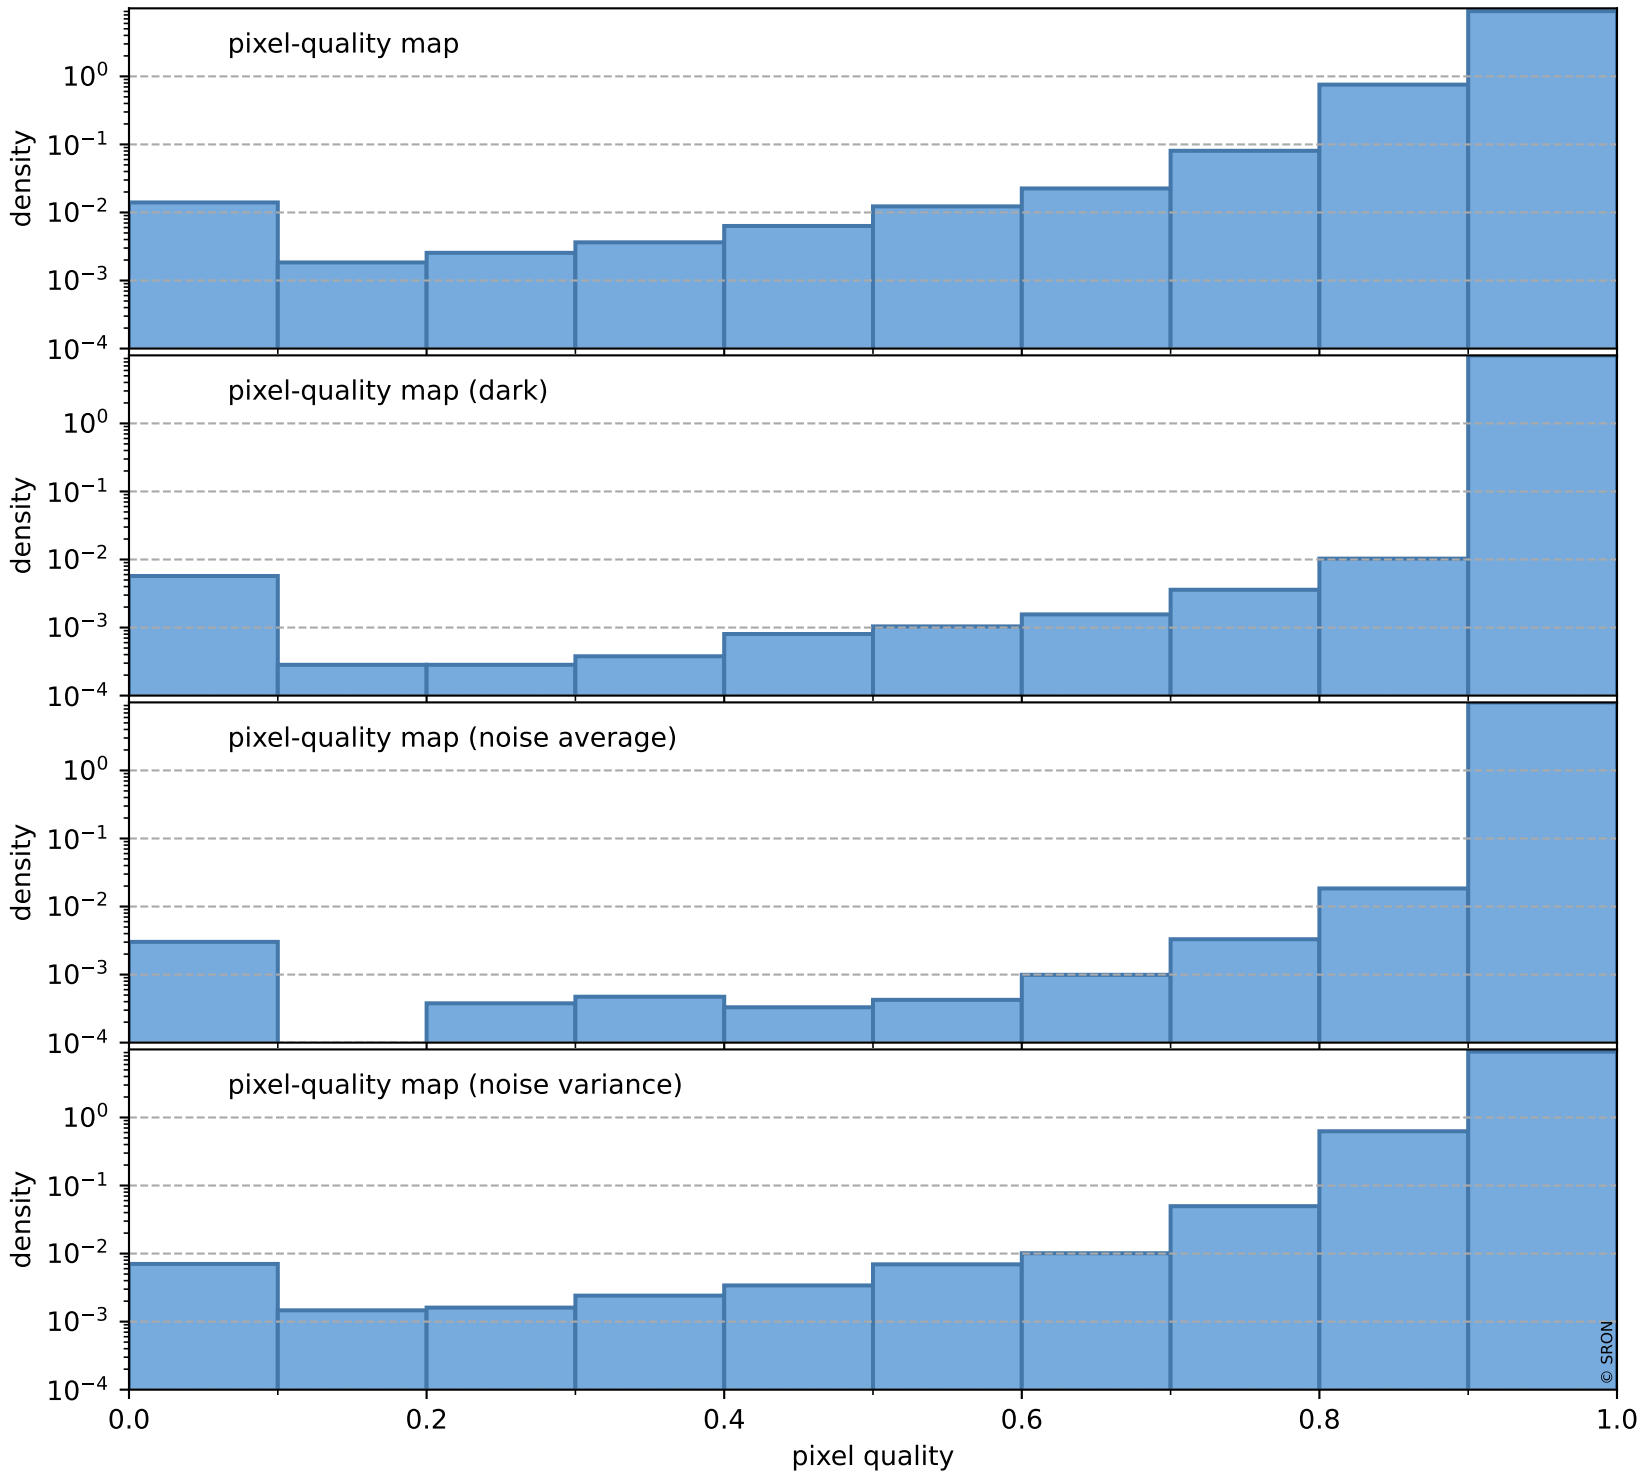

Tropomi SWIR pixel quality (beta nominal)

orbits : 18 in [24067, 24112]
coverage : 2022-06-05 / 2022-06-08
bad (quality < 0.8) : 1727
worst (quality < 0.1) : 126
created : 2023-08-22T12:12:27

Tropomi SWIR pixel quality (beta nominal)

orbits : 18 in [24067, 24112]
coverage : 2022-06-05 / 2022-06-08
to good : 855
good to bad : 1511
to worst : 113
created : 2023-08-22T12:12:28

total quality compared with SWIR pixel-quality CKD

Tropomi SWIR pixel quality (beta nominal)

orbits : 18 in [24067, 24112]
coverage : 2022-06-05 / 2022-06-08
created : 2023-08-22T12:12:28

Histograms of pixel-quality

Tropomi SWIR pixel quality (beta nominal) ground-tracks of Sentinel-5P

orbits : 18 in [24067, 24112]
coverage : 2022-06-05 / 2022-06-08
created : 2023-08-22T12:12:28