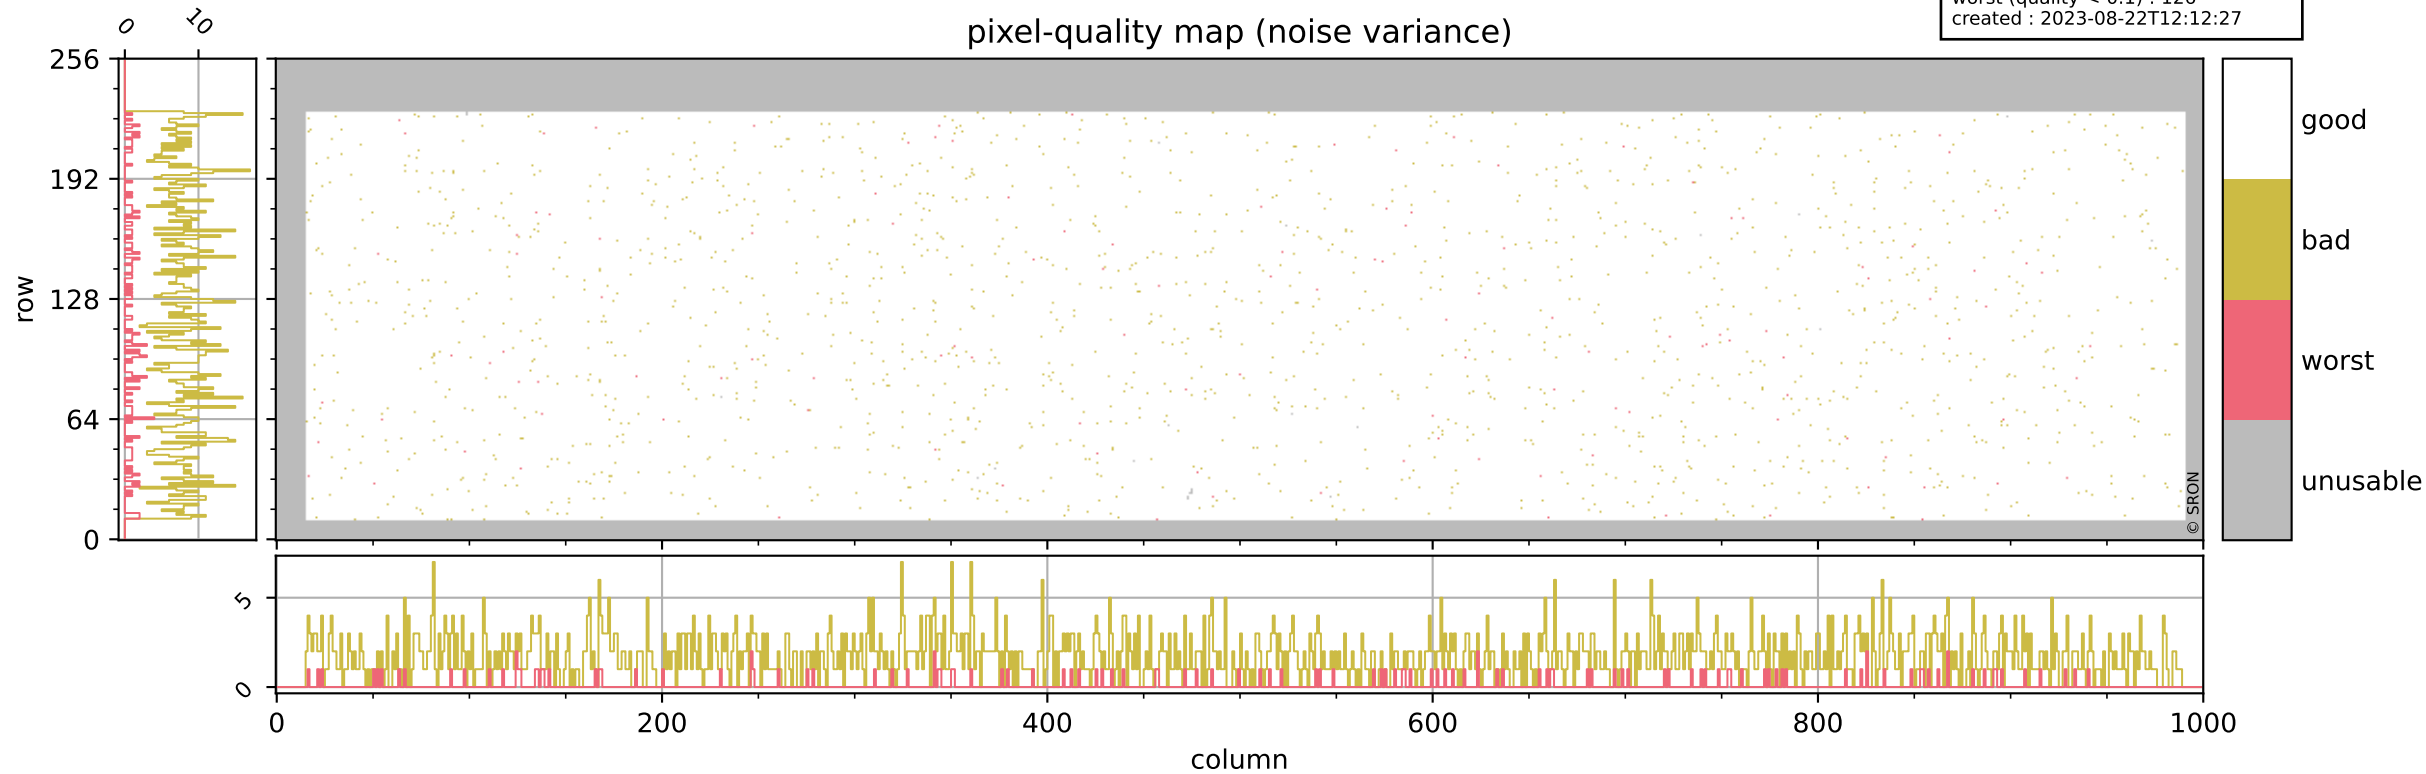

orbits : 18 in [24067, 24112]
coverage : 2022-06-05 / 2022-06-08
bad (quality < 0.8) : 289
worst (quality < 0.1) : 121
created : 2023-08-22T12:12:27

Tropomi SWIR pixel quality (beta nominal)

orbits : 18 in [24067, 24112]
coverage : 2022-06-05 / 2022-06-08
bad (quality < 0.8) : 168
worst (quality < 0.1) : 41
created : 2023-08-22T12:12:27

Tropomi SWIR pixel quality (beta nominal)

orbits : 18 in [24067, 24112]
coverage : 2022-06-05 / 2022-06-08
bad (quality < 0.8) : 1727
worst (quality < 0.1) : 126
created : 2023-08-22T12:12:27

Tropomi SWIR pixel quality (beta nominal)

orbits : 18 in [24067, 24112]
coverage : 2022-06-05 / 2022-06-08
to good : 855
good to bad : 1511
to worst : 113
created : 2023-08-22T12:12:28

total quality compared with SWIR pixel-quality CKD

Tropomi SWIR pixel quality (beta nominal)

orbits : 18 in [24067, 24112]
coverage : 2022-06-05 / 2022-06-08
created : 2023-08-22T12:12:28

Histograms of pixel-quality

Tropomi SWIR pixel quality (beta nominal) ground-tracks of Sentinel-5P

orbits : 18 in [24067, 24112]
coverage : 2022-06-05 / 2022-06-08
created : 2023-08-22T12:12:28