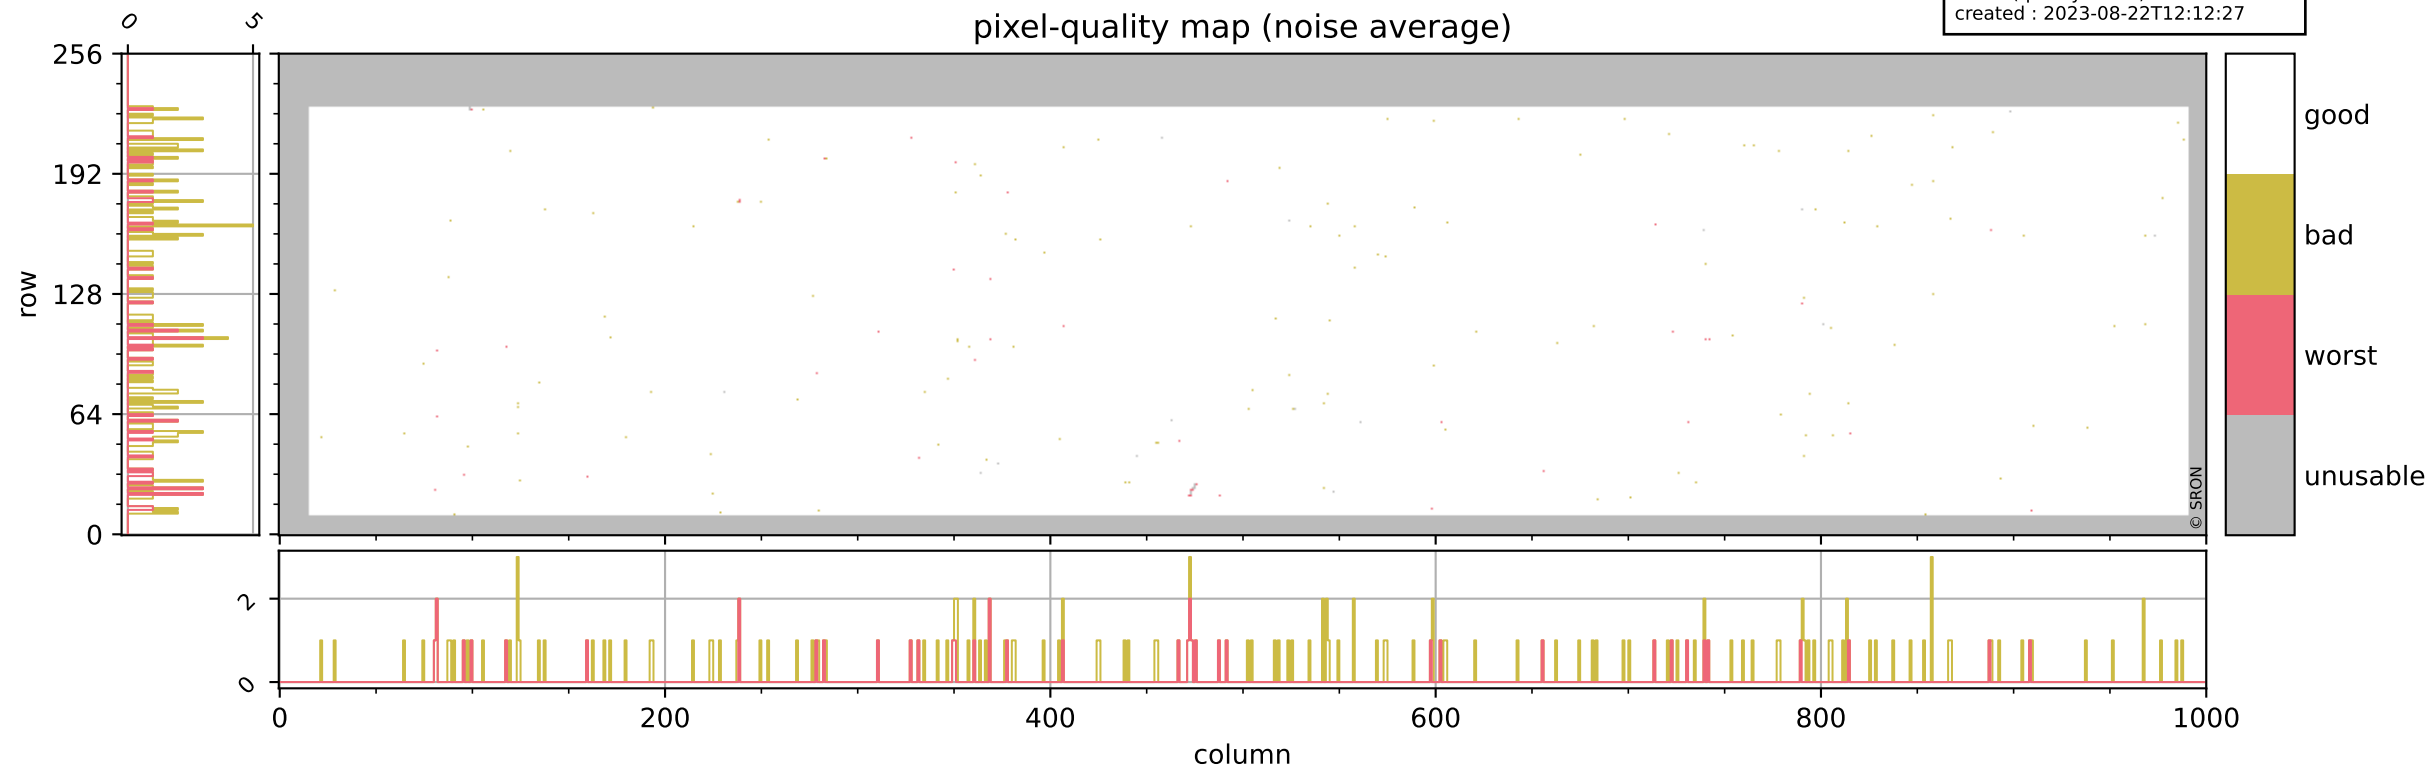

Tropomi SWIR pixel quality (beta nominal)

orbits : 18 in [24067, 24112]
coverage : 2022-06-05 / 2022-06-08
bad (quality < 0.8) : 3044
worst (quality < 0.1) : 297
created : 2023-08-22T12:12:27

Tropomi SWIR pixel quality (beta nominal)

orbits : 18 in [24067, 24112]
coverage : 2022-06-05 / 2022-06-08
bad (quality < 0.8) : 289
worst (quality < 0.1) : 121
created : 2023-08-22T12:12:27

Tropomi SWIR pixel quality (beta nominal)

orbits : 18 in [24067, 24112]
coverage : 2022-06-05 / 2022-06-08
bad (quality < 0.8) : 168
worst (quality < 0.1) : 41
created : 2023-08-22T12:12:27

Tropomi SWIR pixel quality (beta nominal)

orbits : 18 in [24067, 24112]
coverage : 2022-06-05 / 2022-06-08
bad (quality < 0.8) : 1727
worst (quality < 0.1) : 126
created : 2023-08-22T12:12:27

Tropomi SWIR pixel quality (beta nominal)

orbits : 18 in [24067, 24112]
coverage : 2022-06-05 / 2022-06-08
created : 2023-08-22T12:12:28

Histograms of pixel-quality

Tropomi SWIR pixel quality (beta nominal) ground-tracks of Sentinel-5P

orbits : 18 in [24067, 24112]
coverage : 2022-06-05 / 2022-06-08
created : 2023-08-22T12:12:28