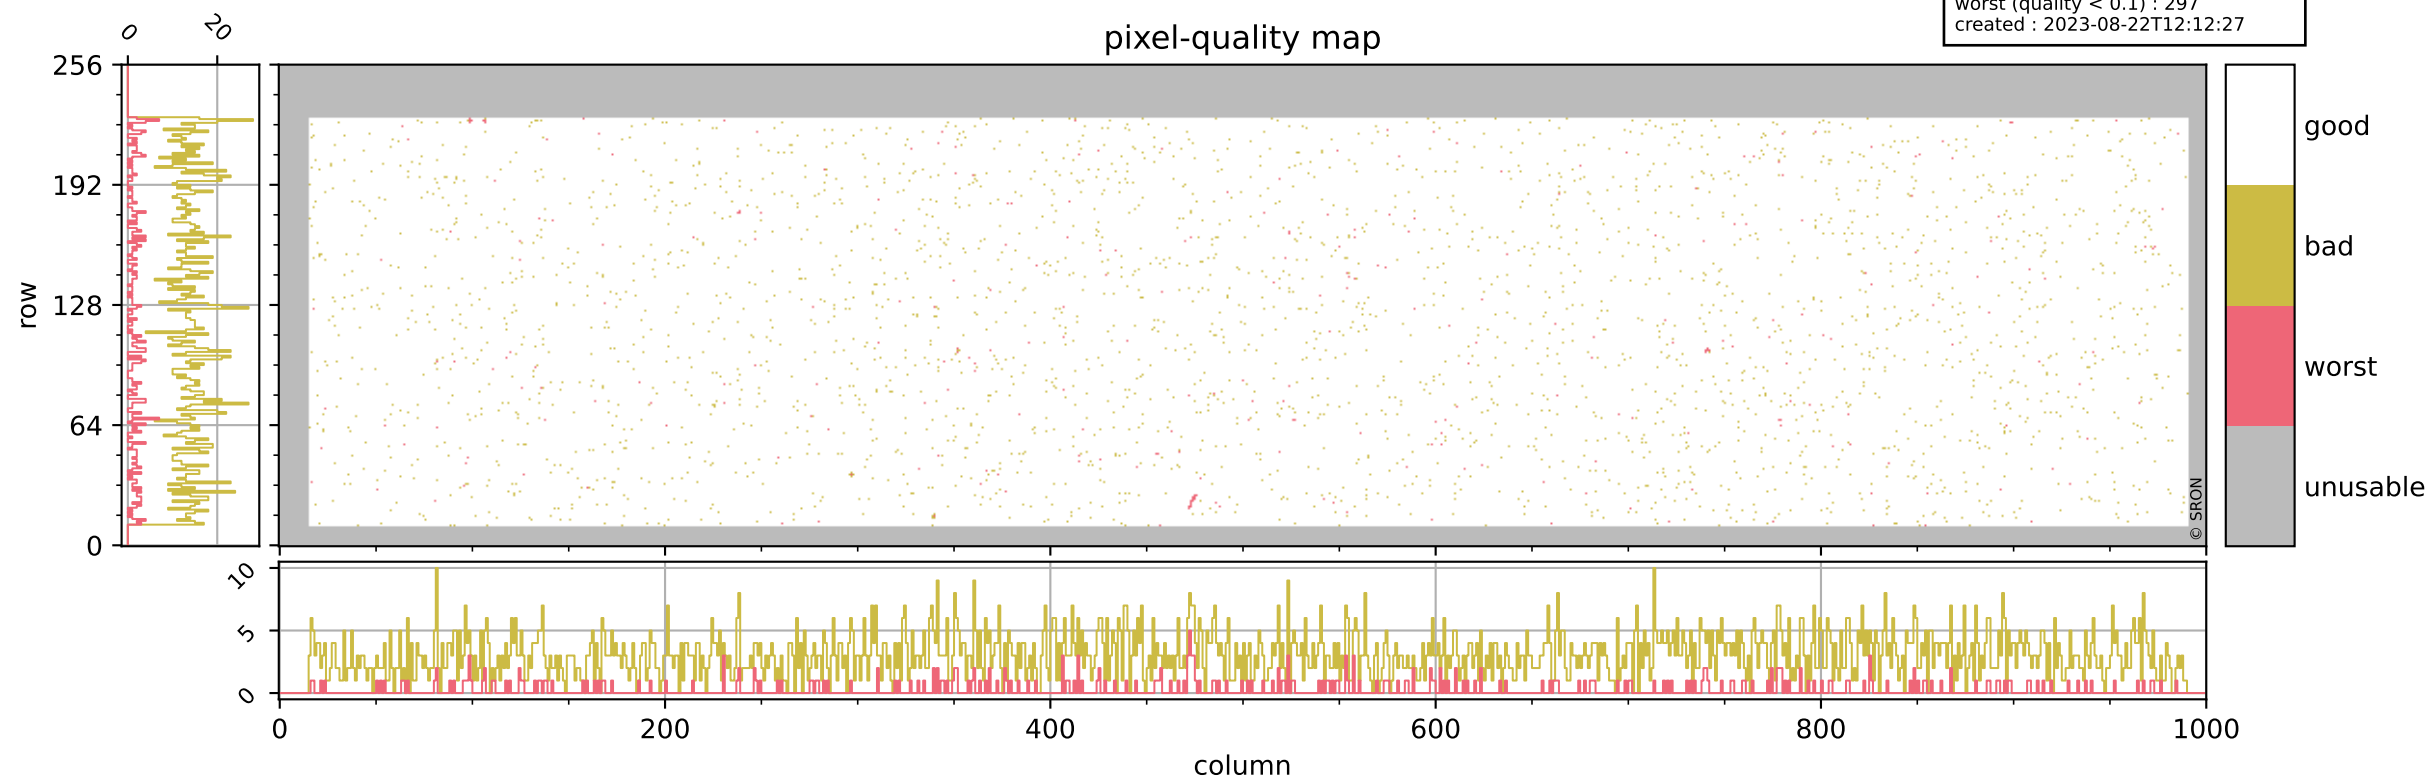

Tropomi SWIR pixel quality (beta nominal)

orbits : 18 in [24067, 24112]
coverage : 2022-06-05 / 2022-06-08
bad (quality < 0.8) : 3044
worst (quality < 0.1) : 297
created : 2023-08-22T12:12:27

Tropomi SWIR pixel quality (beta nominal)

orbits : 18 in [24067, 24112]
coverage : 2022-06-05 / 2022-06-08
bad (quality < 0.8) : 289
worst (quality < 0.1) : 121
created : 2023-08-22T12:12:27

Tropomi SWIR pixel quality (beta nominal)

orbits : 18 in [24067, 24112]
coverage : 2022-06-05 / 2022-06-08
bad (quality < 0.8) : 168
worst (quality < 0.1) : 41
created : 2023-08-22T12:12:27

Tropomi SWIR pixel quality (beta nominal)

orbits : 18 in [24067, 24112]
coverage : 2022-06-05 / 2022-06-08
bad (quality < 0.8) : 1727
worst (quality < 0.1) : 126
created : 2023-08-22T12:12:27

Tropomi SWIR pixel quality (beta nominal)

orbits : 18 in [24067, 24112]
coverage : 2022-06-05 / 2022-06-08
created : 2023-08-22T12:12:28

Histograms of pixel-quality

Tropomi SWIR pixel quality (beta nominal) ground-tracks of Sentinel-5P

orbits : 18 in [24067, 24112]
coverage : 2022-06-05 / 2022-06-08
created : 2023-08-22T12:12:28