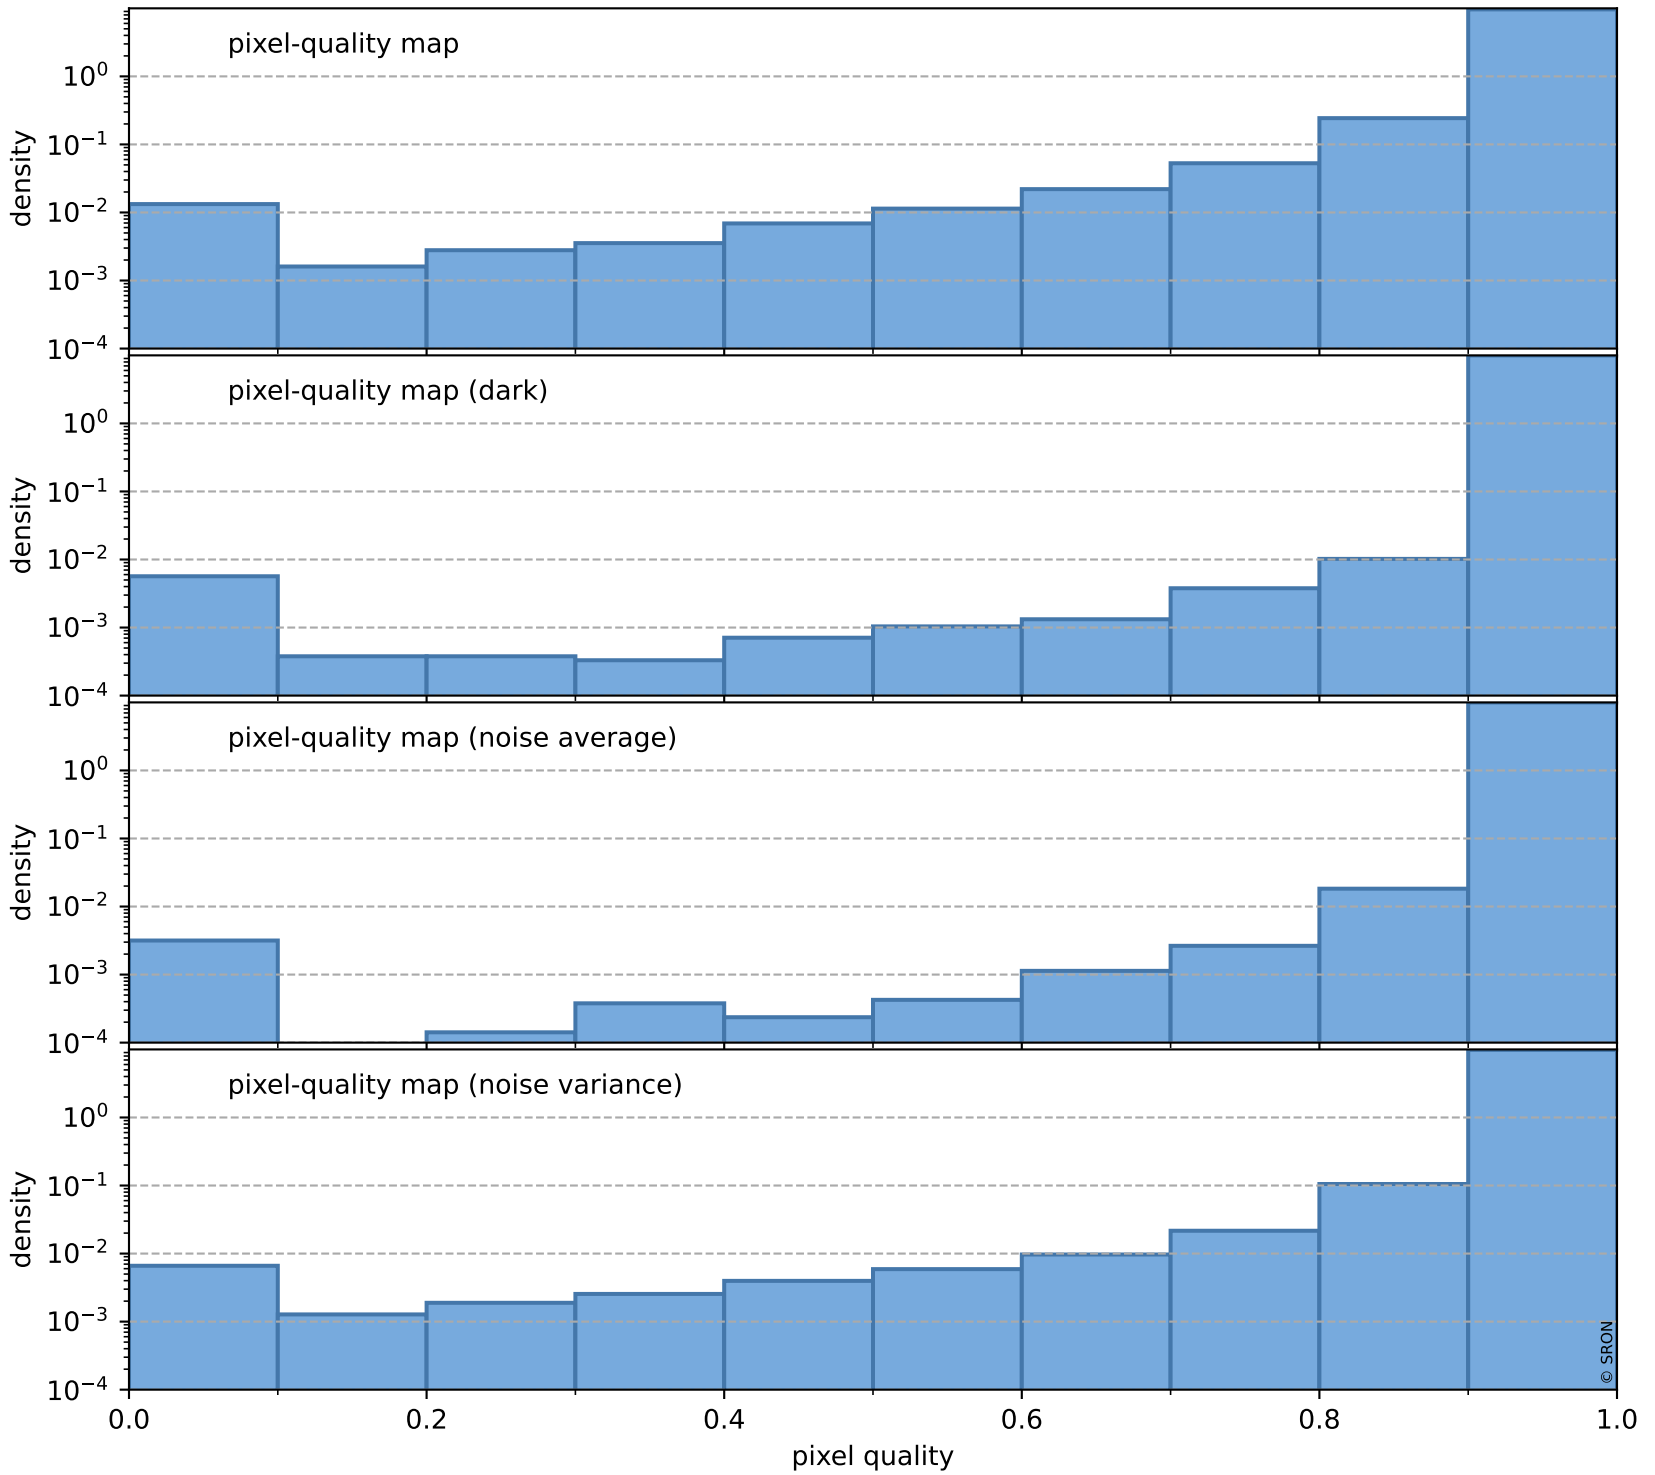

orbits : 20 in [24202, 24247]
coverage : 2022-06-15 / 2022-06-18
bad (quality < 0.8) : 150
worst (quality < 0.1) : 44
created : 2023-08-22T12:12:36

Tropomi SWIR pixel quality (beta nominal)

orbits : 20 in [24202, 24247]
coverage : 2022-06-15 / 2022-06-18
bad (quality < 0.8) : 1110
worst (quality < 0.1) : 117
created : 2023-08-22T12:12:36

Tropomi SWIR pixel quality (beta nominal)

orbits : 20 in [24202, 24247]
coverage : 2022-06-15 / 2022-06-18
to good : 866
good to bad : 919
to worst : 94
created : 2023-08-22T12:12:36

total quality compared with SWIR pixel-quality CKD

Tropomi SWIR pixel quality (beta nominal)

orbits : 20 in [24202, 24247]
coverage : 2022-06-15 / 2022-06-18
created : 2023-08-22T12:12:37

Histograms of pixel-quality

Tropomi SWIR pixel quality (beta nominal) ground-tracks of Sentinel-5P