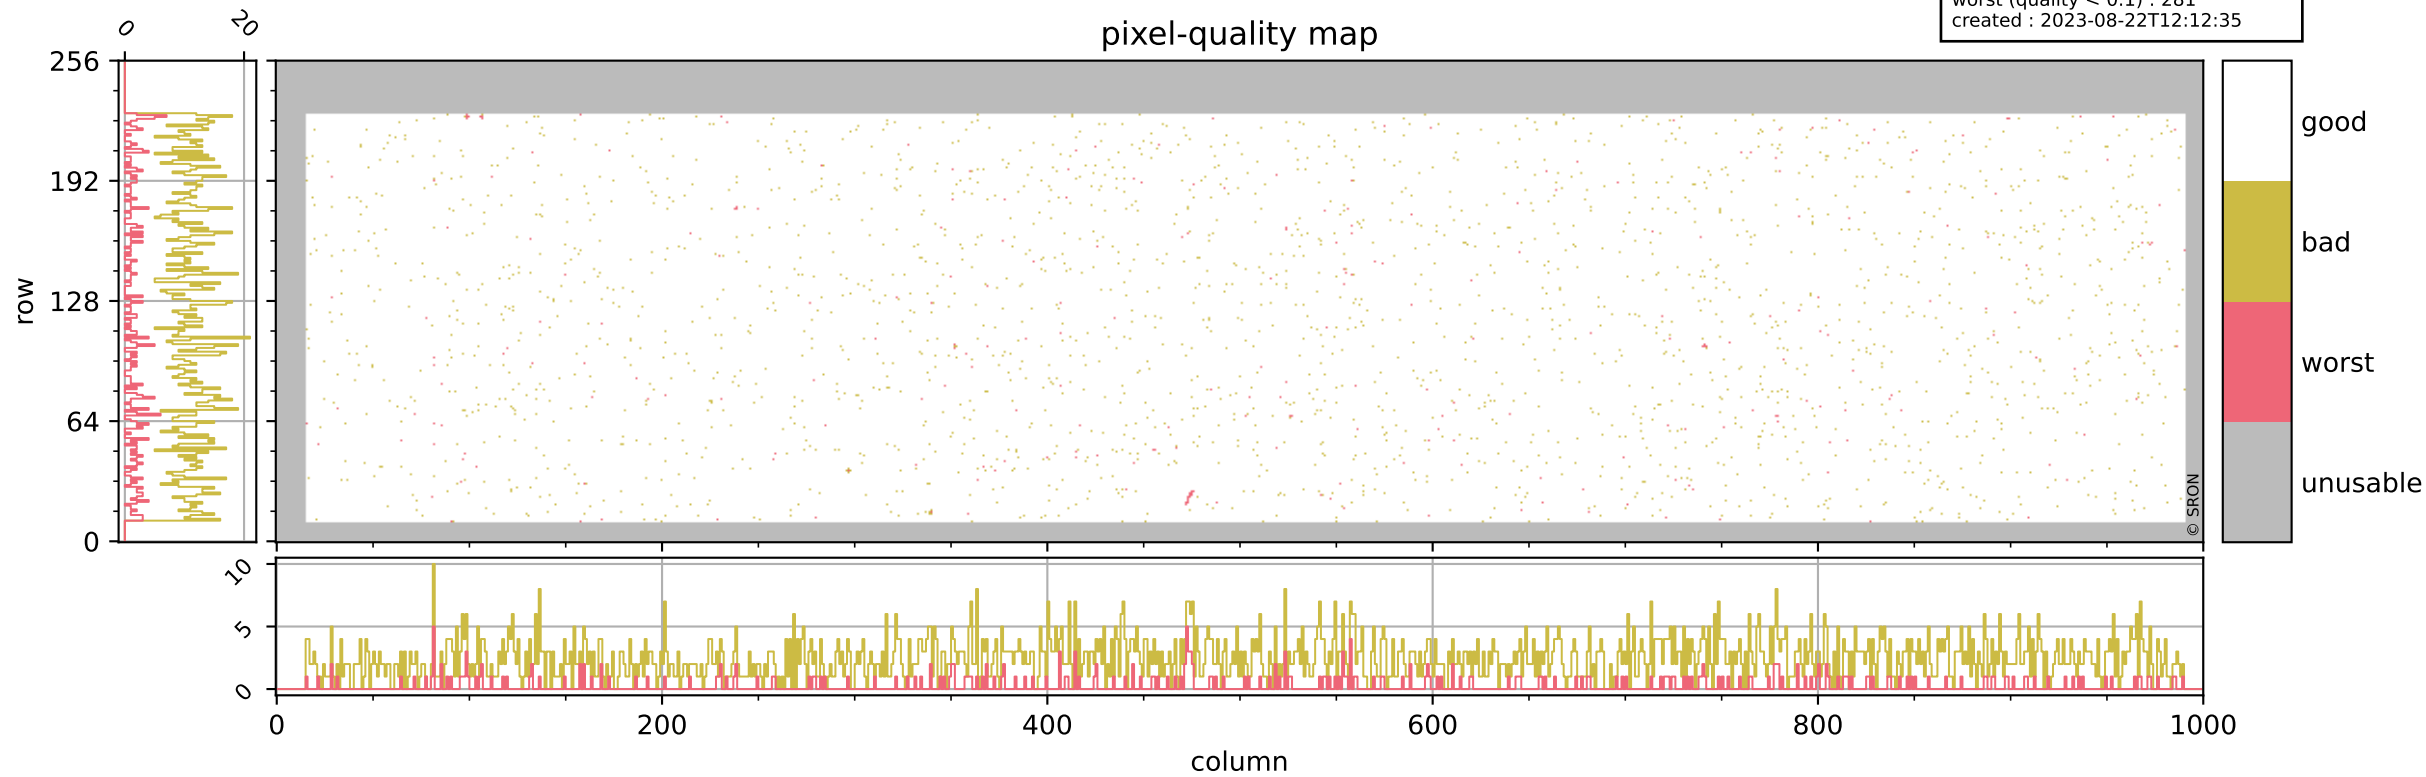

Tropomi SWIR pixel quality (beta nominal)

orbits : 20 in [24202, 24247]
coverage : 2022-06-15 / 2022-06-18
bad (quality < 0.8) : 2421
worst (quality < 0.1) : 281
created : 2023-08-22T12:12:35

pixel-quality map

Tropomi SWIR pixel quality (beta nominal)

orbits : 20 in [24202, 24247]
coverage : 2022-06-15 / 2022-06-18
bad (quality < 0.8) : 288
worst (quality < 0.1) : 120
created : 2023-08-22T12:12:36

Tropomi SWIR pixel quality (beta nominal)

orbits : 20 in [24202, 24247]
coverage : 2022-06-15 / 2022-06-18
bad (quality < 0.8) : 150
worst (quality < 0.1) : 44
created : 2023-08-22T12:12:36

Tropomi SWIR pixel quality (beta nominal)

orbits : 20 in [24202, 24247]
coverage : 2022-06-15 / 2022-06-18
bad (quality < 0.8) : 1110
worst (quality < 0.1) : 117
created : 2023-08-22T12:12:36

Tropomi SWIR pixel quality (beta nominal)

orbits : 20 in [24202, 24247]
coverage : 2022-06-15 / 2022-06-18
to good : 866
good to bad : 919
to worst : 94
created : 2023-08-22T12:12:36

total quality compared with SWIR pixel-quality CKD