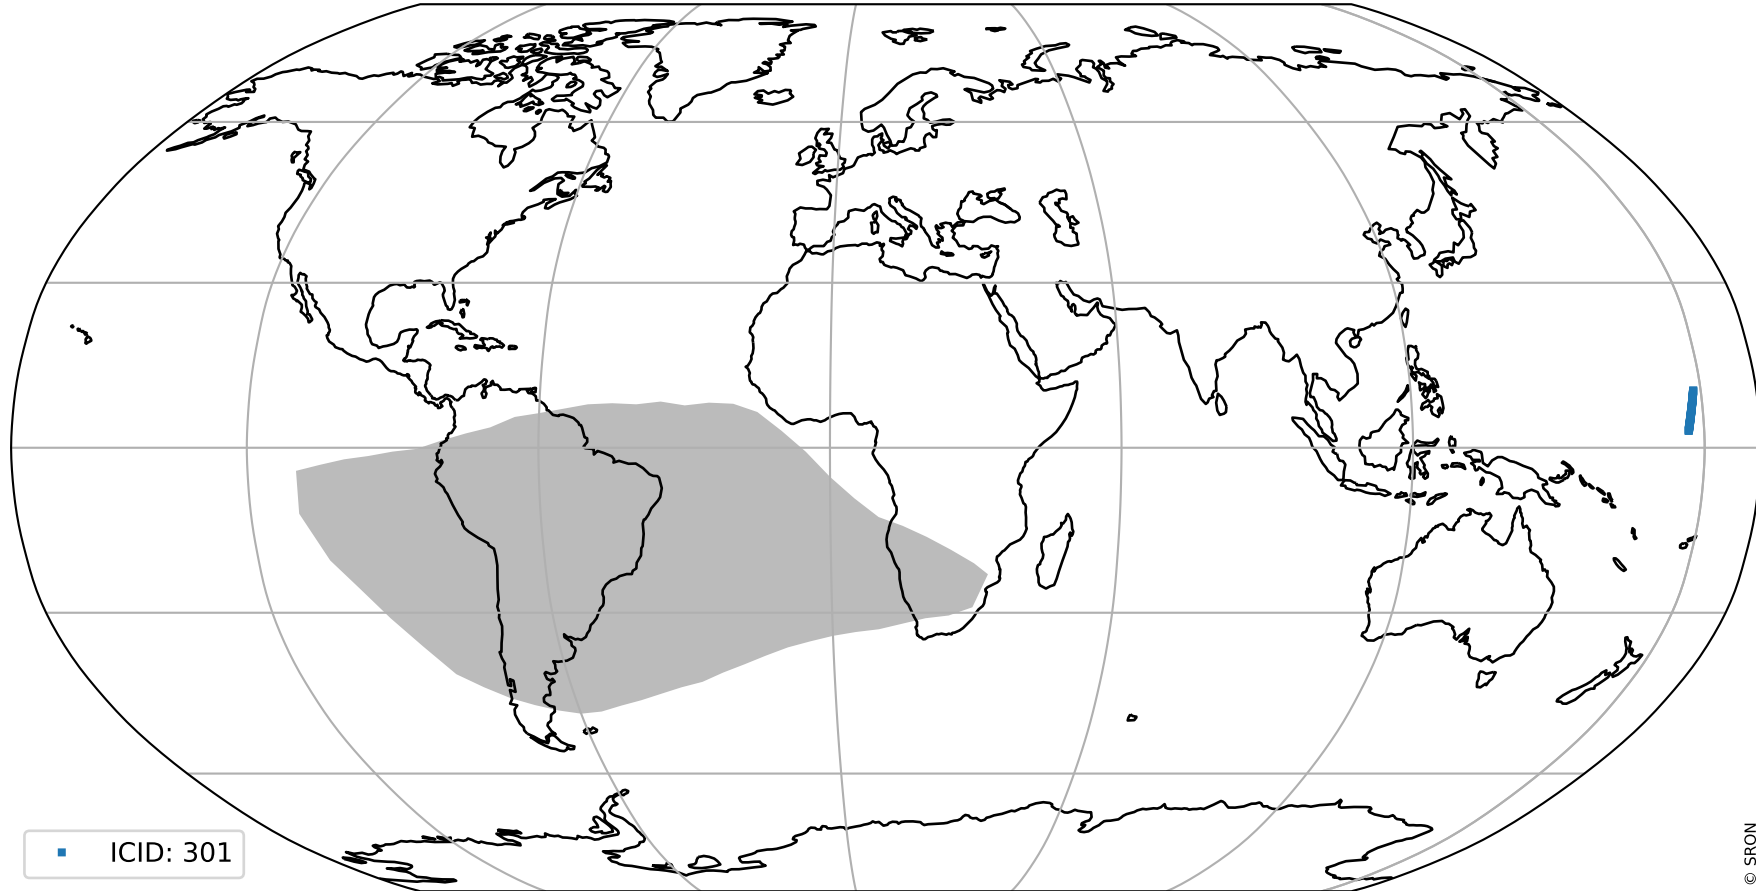

Tropomi SWIR pixel quality (beta nominal)

orbits : 20 in [24202, 24247]
coverage : 2022-06-15 / 2022-06-18
created : 2023-08-22T12:12:37

Histograms of pixel-quality

Tropomi SWIR pixel quality (beta nominal) ground-tracks of Sentinel-5P

orbits : 20 in [24202, 24247]
coverage : 2022-06-15 / 2022-06-18
created : 2023-08-22T12:12:37

■ ICID: 301

Tropomi SWIR pixel quality (beta nominal)

orbits : [1867, 24247]
coverage : 2018-02-20 / 2022-06-18
created : 2023-08-22T12:12:38