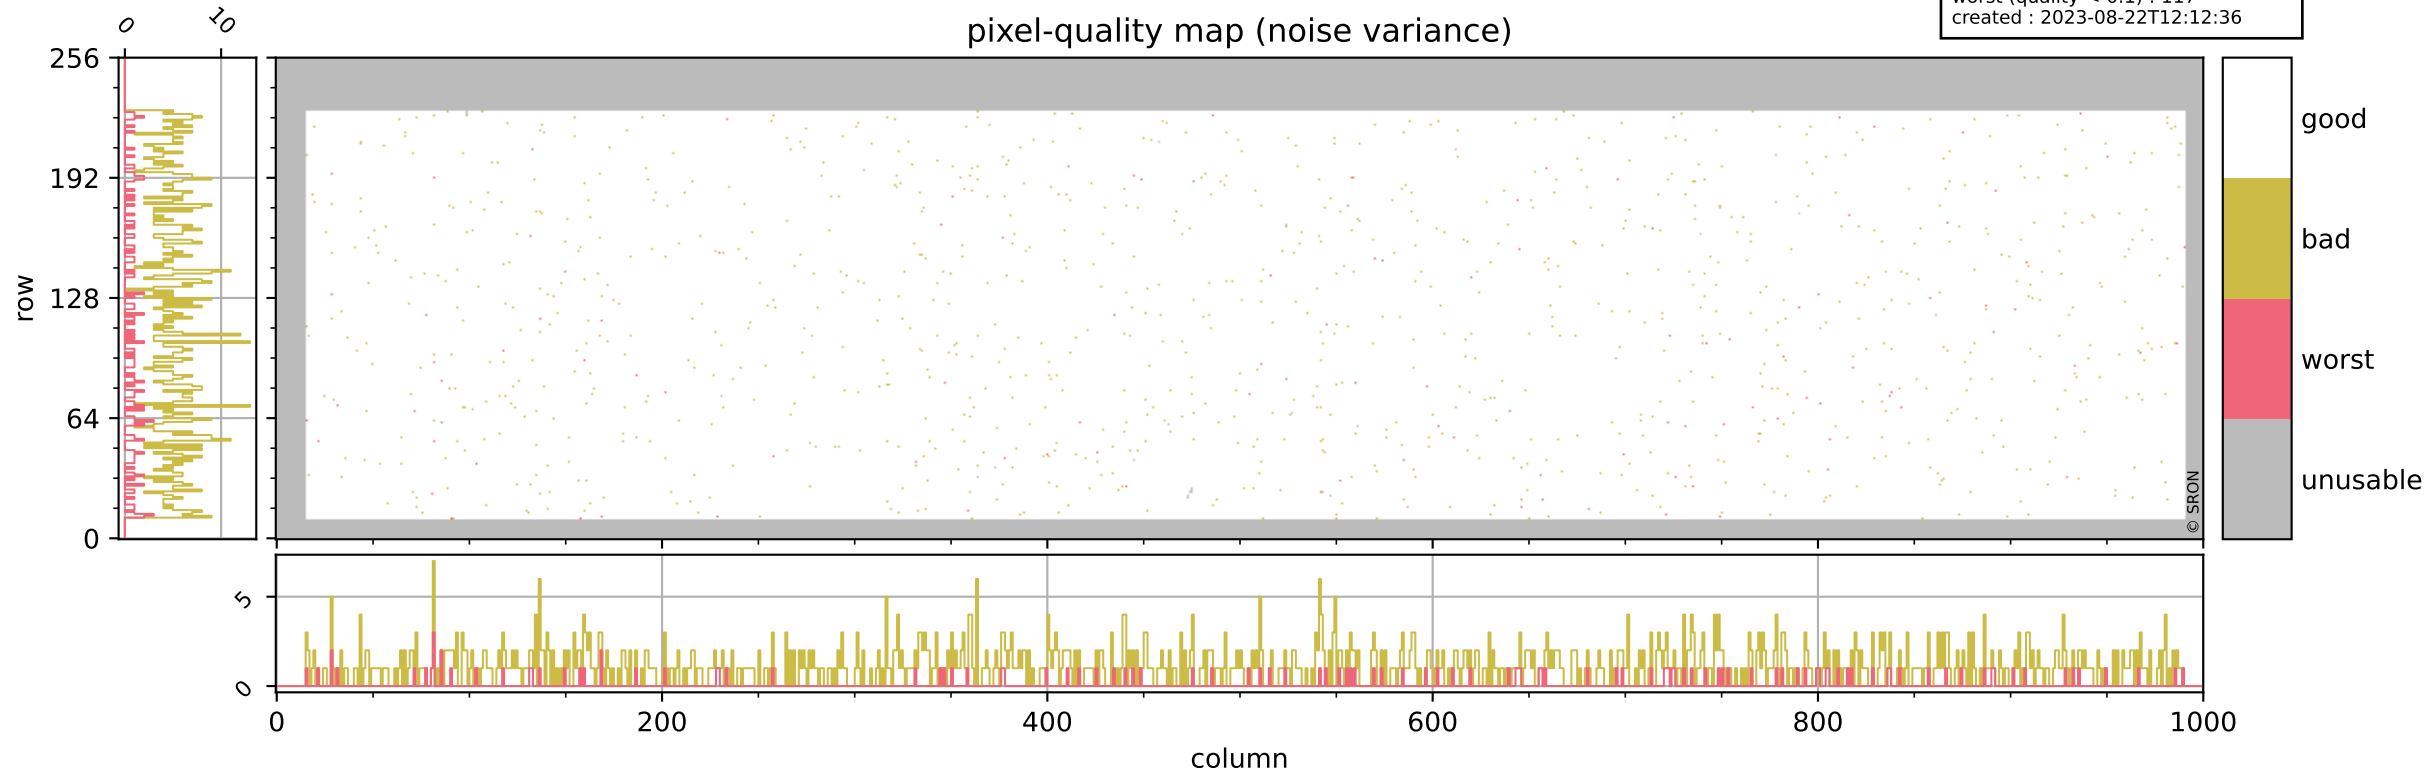

Tropomi SWIR pixel quality (beta nominal)

orbits : 20 in [24202, 24247]
coverage : 2022-06-15 / 2022-06-18
bad (quality < 0.8) : 2421
worst (quality < 0.1) : 281
created : 2023-08-22T12:12:35

pixel-quality map

Tropomi SWIR pixel quality (beta nominal)

orbits : 20 in [24202, 24247]
coverage : 2022-06-15 / 2022-06-18
bad (quality < 0.8) : 288
worst (quality < 0.1) : 120
created : 2023-08-22T12:12:36

Tropomi SWIR pixel quality (beta nominal)

orbits : 20 in [24202, 24247]
coverage : 2022-06-15 / 2022-06-18
bad (quality < 0.8) : 150
worst (quality < 0.1) : 44
created : 2023-08-22T12:12:36

Tropomi SWIR pixel quality (beta nominal)

orbits : 20 in [24202, 24247]
coverage : 2022-06-15 / 2022-06-18
bad (quality < 0.8) : 1110
worst (quality < 0.1) : 117
created : 2023-08-22T12:12:36

Tropomi SWIR pixel quality (beta nominal)

orbits : 20 in [24202, 24247]
coverage : 2022-06-15 / 2022-06-18
to good : 866
good to bad : 919
to worst : 94
created : 2023-08-22T12:12:36

total quality compared with SWIR pixel-quality CKD