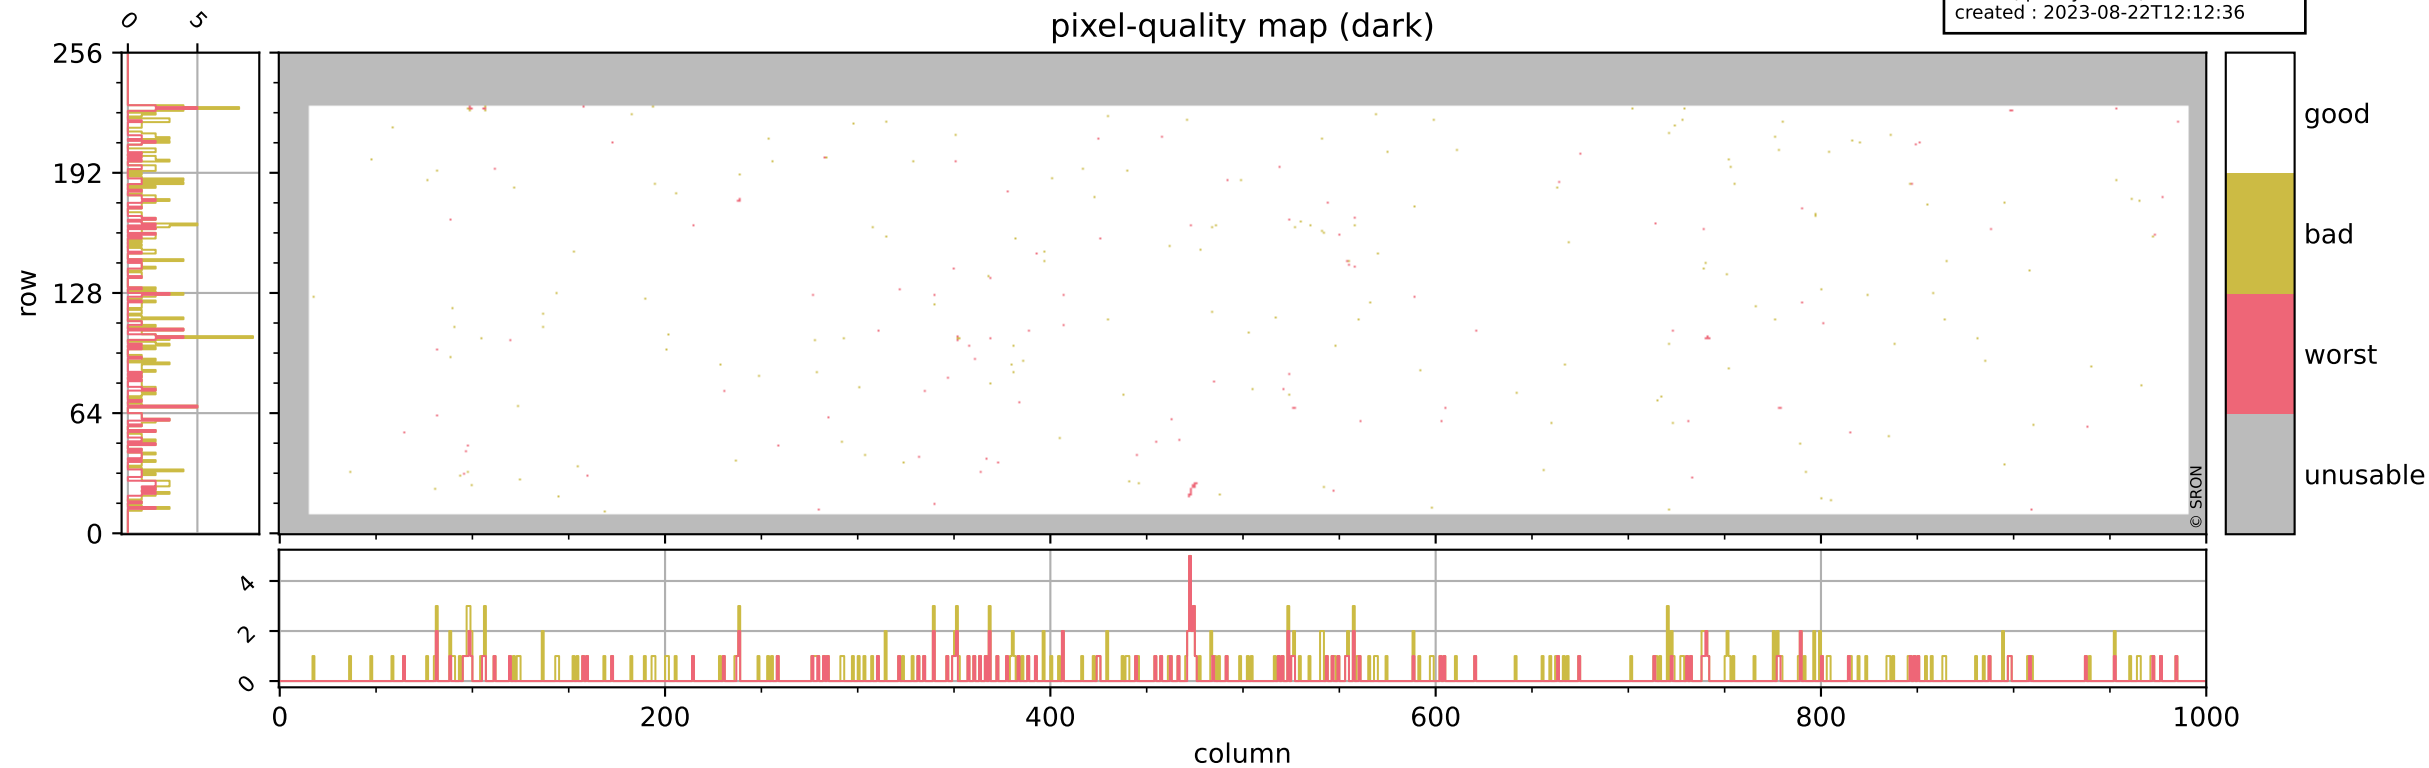

Tropomi SWIR pixel quality (beta nominal)

orbits : 20 in [24202, 24247]
coverage : 2022-06-15 / 2022-06-18
bad (quality < 0.8) : 2421
worst (quality < 0.1) : 281
created : 2023-08-22T12:12:35

pixel-quality map

Tropomi SWIR pixel quality (beta nominal)

orbits : 20 in [24202, 24247]
coverage : 2022-06-15 / 2022-06-18
bad (quality < 0.8) : 288
worst (quality < 0.1) : 120
created : 2023-08-22T12:12:36

Tropomi SWIR pixel quality (beta nominal)

orbits : 20 in [24202, 24247]
coverage : 2022-06-15 / 2022-06-18
bad (quality < 0.8) : 150
worst (quality < 0.1) : 44
created : 2023-08-22T12:12:36

Tropomi SWIR pixel quality (beta nominal)

orbits : 20 in [24202, 24247]
coverage : 2022-06-15 / 2022-06-18
bad (quality < 0.8) : 1110
worst (quality < 0.1) : 117
created : 2023-08-22T12:12:36

Tropomi SWIR pixel quality (beta nominal)

orbits : 20 in [24202, 24247]
coverage : 2022-06-15 / 2022-06-18
to good : 866
good to bad : 919
to worst : 94
created : 2023-08-22T12:12:36

total quality compared with SWIR pixel-quality CKD