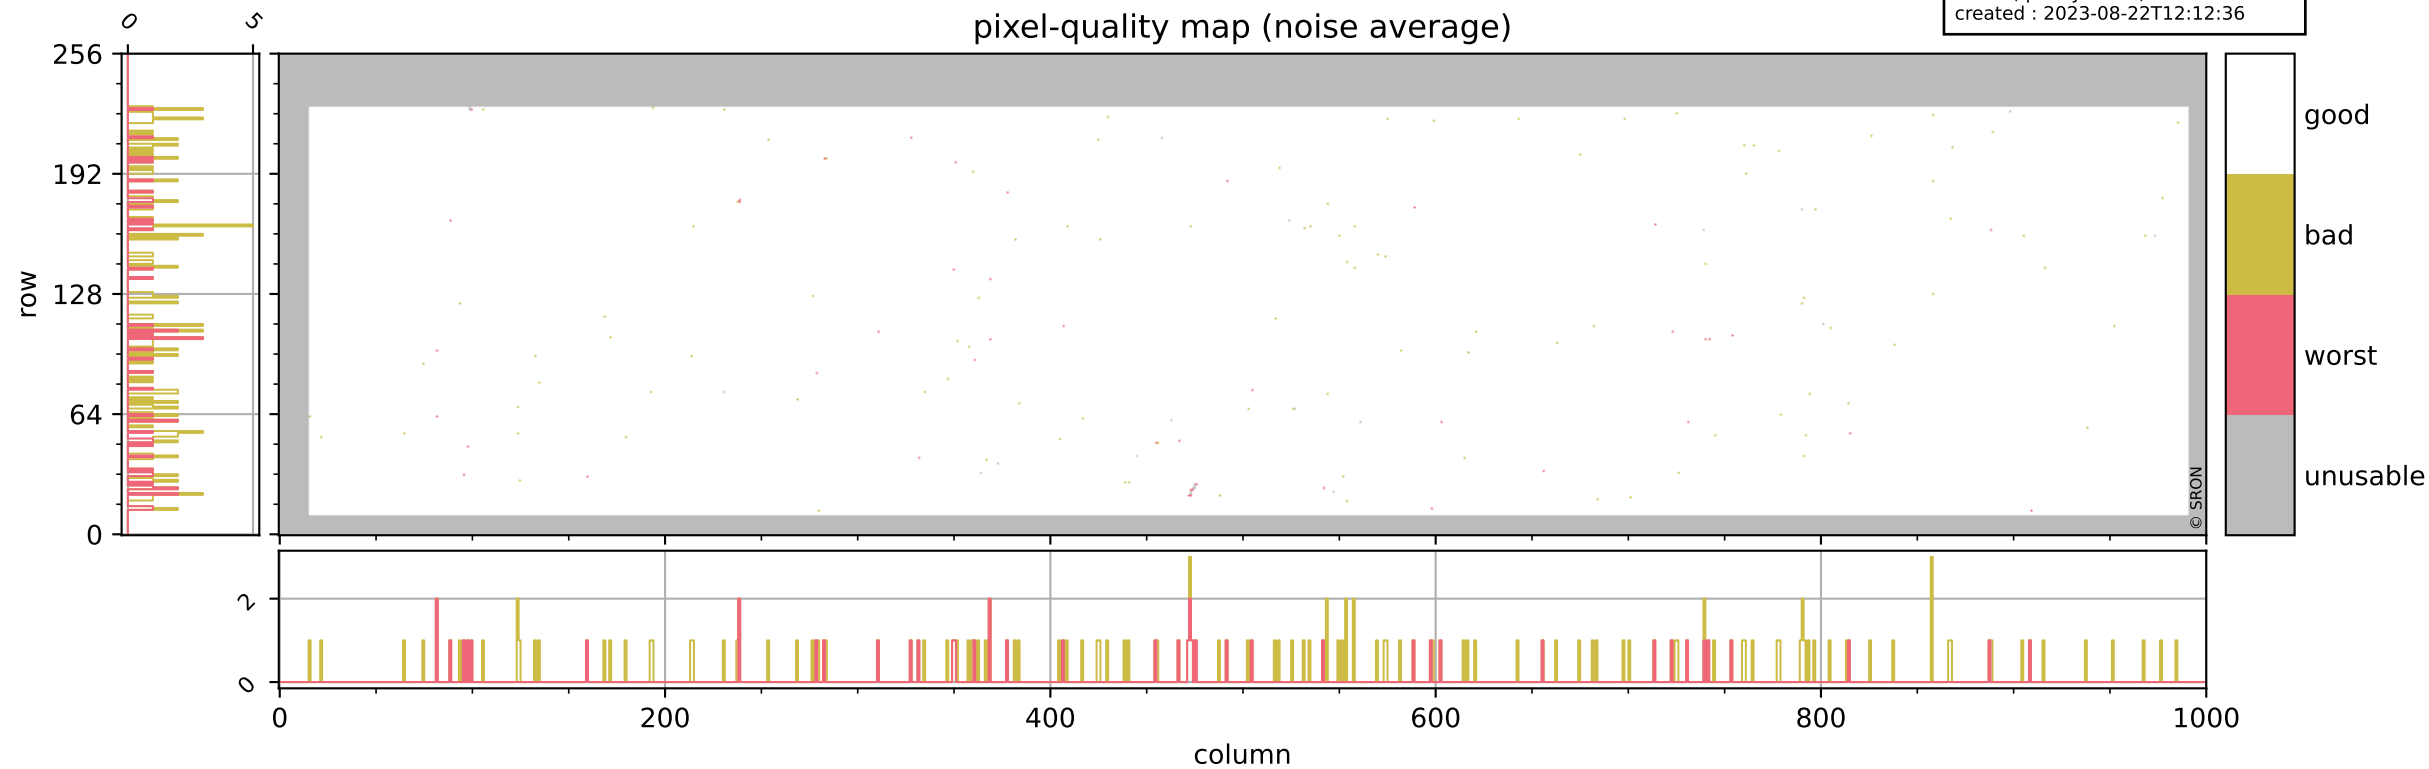

Tropomi SWIR pixel quality (beta nominal)

orbits : 20 in [24202, 24247]
coverage : 2022-06-15 / 2022-06-18
bad (quality < 0.8) : 2421
worst (quality < 0.1) : 281
created : 2023-08-22T12:12:35

pixel-quality map

Tropomi SWIR pixel quality (beta nominal)

orbits : 20 in [24202, 24247]
coverage : 2022-06-15 / 2022-06-18
bad (quality < 0.8) : 288
worst (quality < 0.1) : 120
created : 2023-08-22T12:12:36

Tropomi SWIR pixel quality (beta nominal)

orbits : 20 in [24202, 24247]
coverage : 2022-06-15 / 2022-06-18
bad (quality < 0.8) : 150
worst (quality < 0.1) : 44
created : 2023-08-22T12:12:36

Tropomi SWIR pixel quality (beta nominal)

orbits : 20 in [24202, 24247]
coverage : 2022-06-15 / 2022-06-18
bad (quality < 0.8) : 1110
worst (quality < 0.1) : 117
created : 2023-08-22T12:12:36

Tropomi SWIR pixel quality (beta nominal)

orbits : 20 in [24202, 24247]
coverage : 2022-06-15 / 2022-06-18
to good : 866
good to bad : 919
to worst : 94
created : 2023-08-22T12:12:36

total quality compared with SWIR pixel-quality CKD