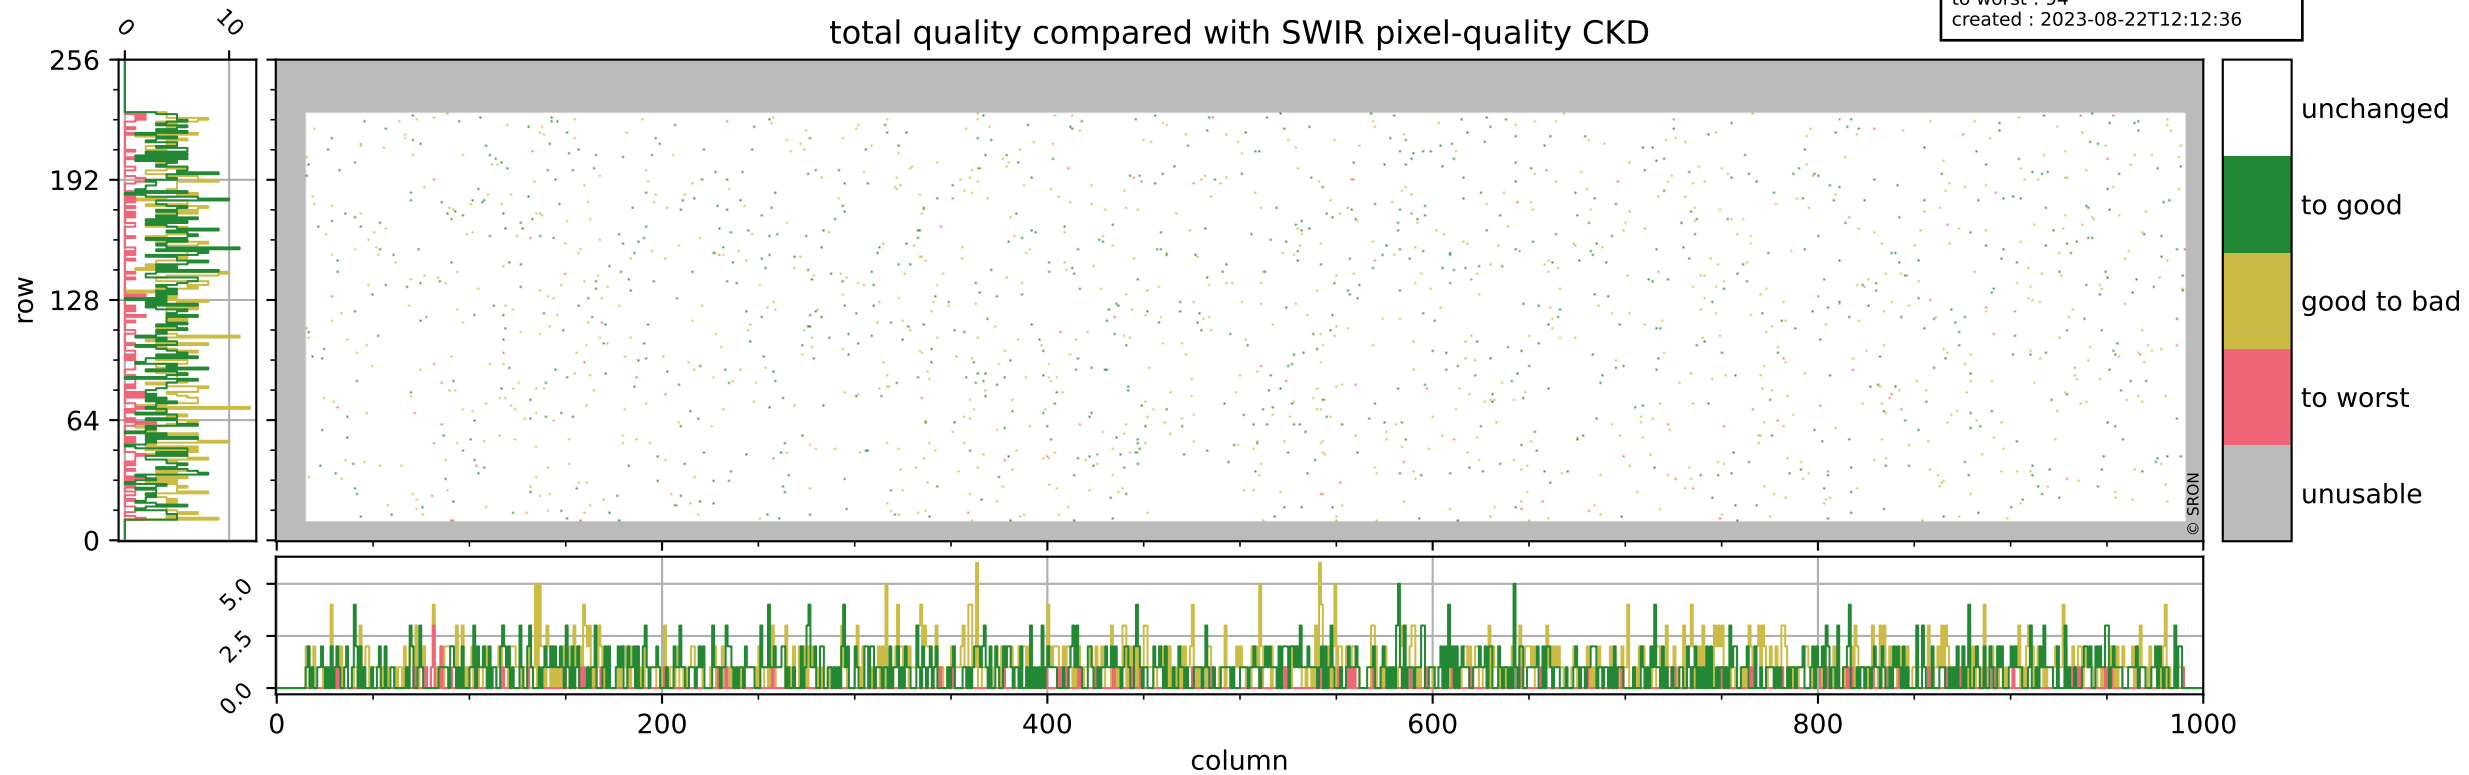

Tropomi SWIR pixel quality (beta nominal)

orbits : 20 in [24202, 24247]
coverage : 2022-06-15 / 2022-06-18
bad (quality < 0.8) : 288
worst (quality < 0.1) : 120
created : 2023-08-22T12:12:36

Tropomi SWIR pixel quality (beta nominal)

orbits : 20 in [24202, 24247]
coverage : 2022-06-15 / 2022-06-18
bad (quality < 0.8) : 150
worst (quality < 0.1) : 44
created : 2023-08-22T12:12:36

Tropomi SWIR pixel quality (beta nominal)

orbits : 20 in [24202, 24247]
coverage : 2022-06-15 / 2022-06-18
bad (quality < 0.8) : 1110
worst (quality < 0.1) : 117
created : 2023-08-22T12:12:36

Tropomi SWIR pixel quality (beta nominal)

orbits : 20 in [24202, 24247]
coverage : 2022-06-15 / 2022-06-18
to good : 866
good to bad : 919
to worst : 94
created : 2023-08-22T12:12:36

total quality compared with SWIR pixel-quality CKD

Tropomi SWIR pixel quality (beta nominal)

orbits : 20 in [24202, 24247]
coverage : 2022-06-15 / 2022-06-18
created : 2023-08-22T12:12:37

Histograms of pixel-quality

Tropomi SWIR pixel quality (beta nominal) ground-tracks of Sentinel-5P