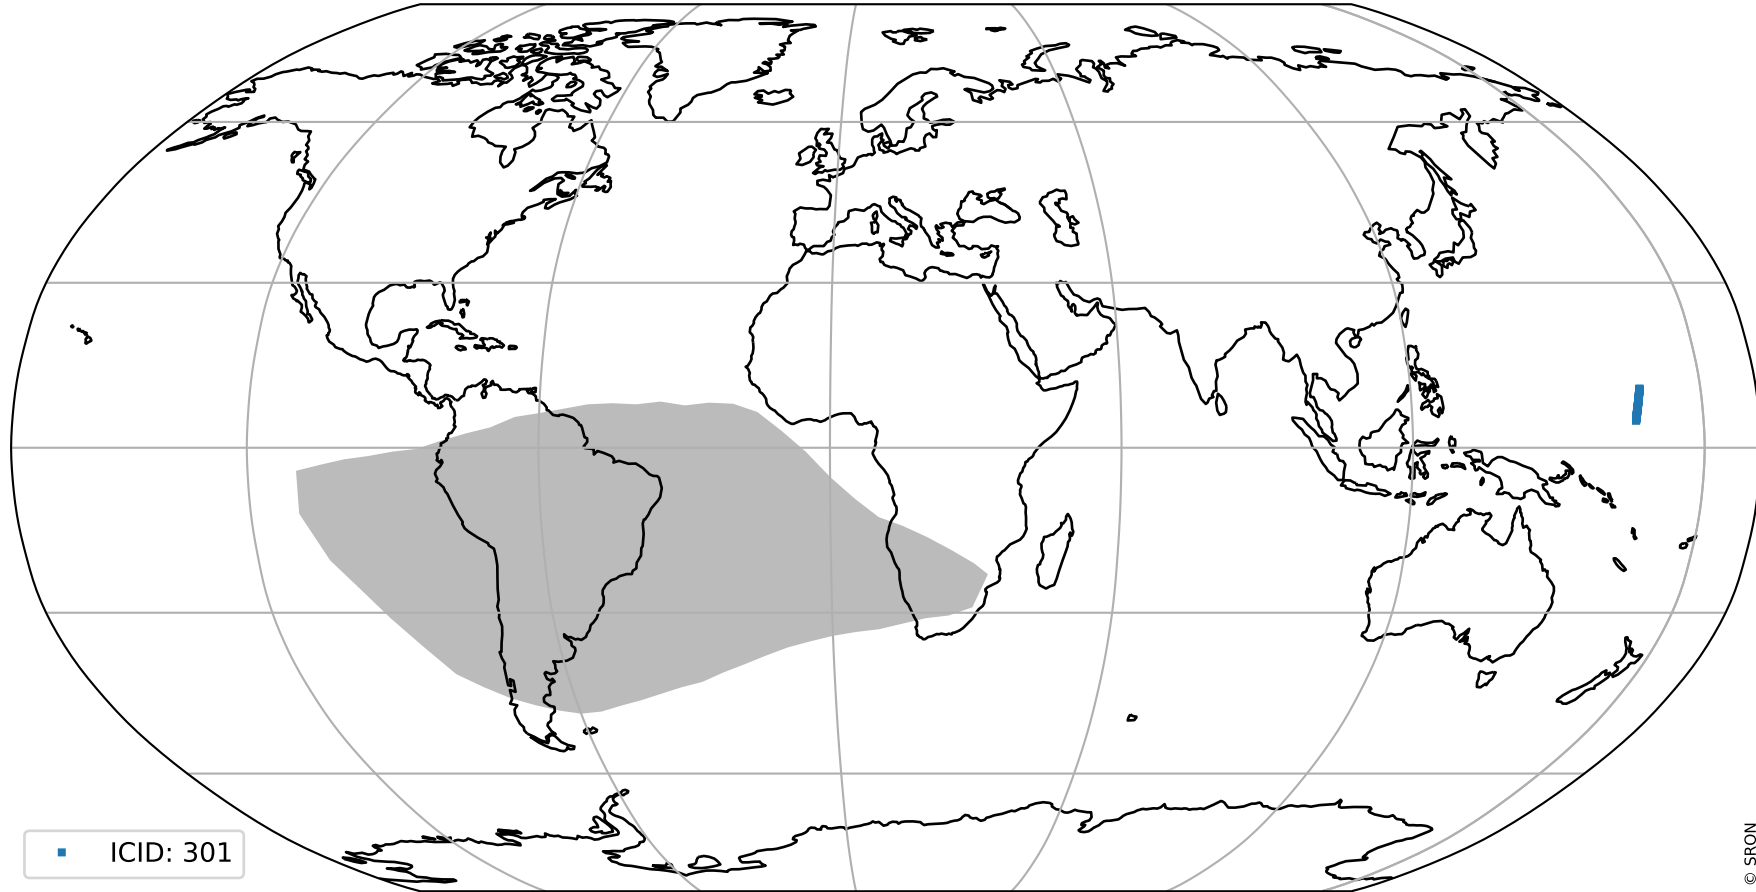

Tropomi SWIR pixel quality (beta nominal)

orbits : 20 in [24472, 24517]
coverage : 2022-07-04 / 2022-07-07
created : 2023-08-22T12:12:54

Histograms of pixel-quality

Tropomi SWIR pixel quality (beta nominal) ground-tracks of Sentinel-5P

orbits : 20 in [24472, 24517]
coverage : 2022-07-04 / 2022-07-07
created : 2023-08-22T12:12:54

■ ICID: 301

Tropomi SWIR pixel quality (beta nominal)

orbits : [1867, 24517]
coverage : 2018-02-20 / 2022-07-07
created : 2023-08-22T12:12:55