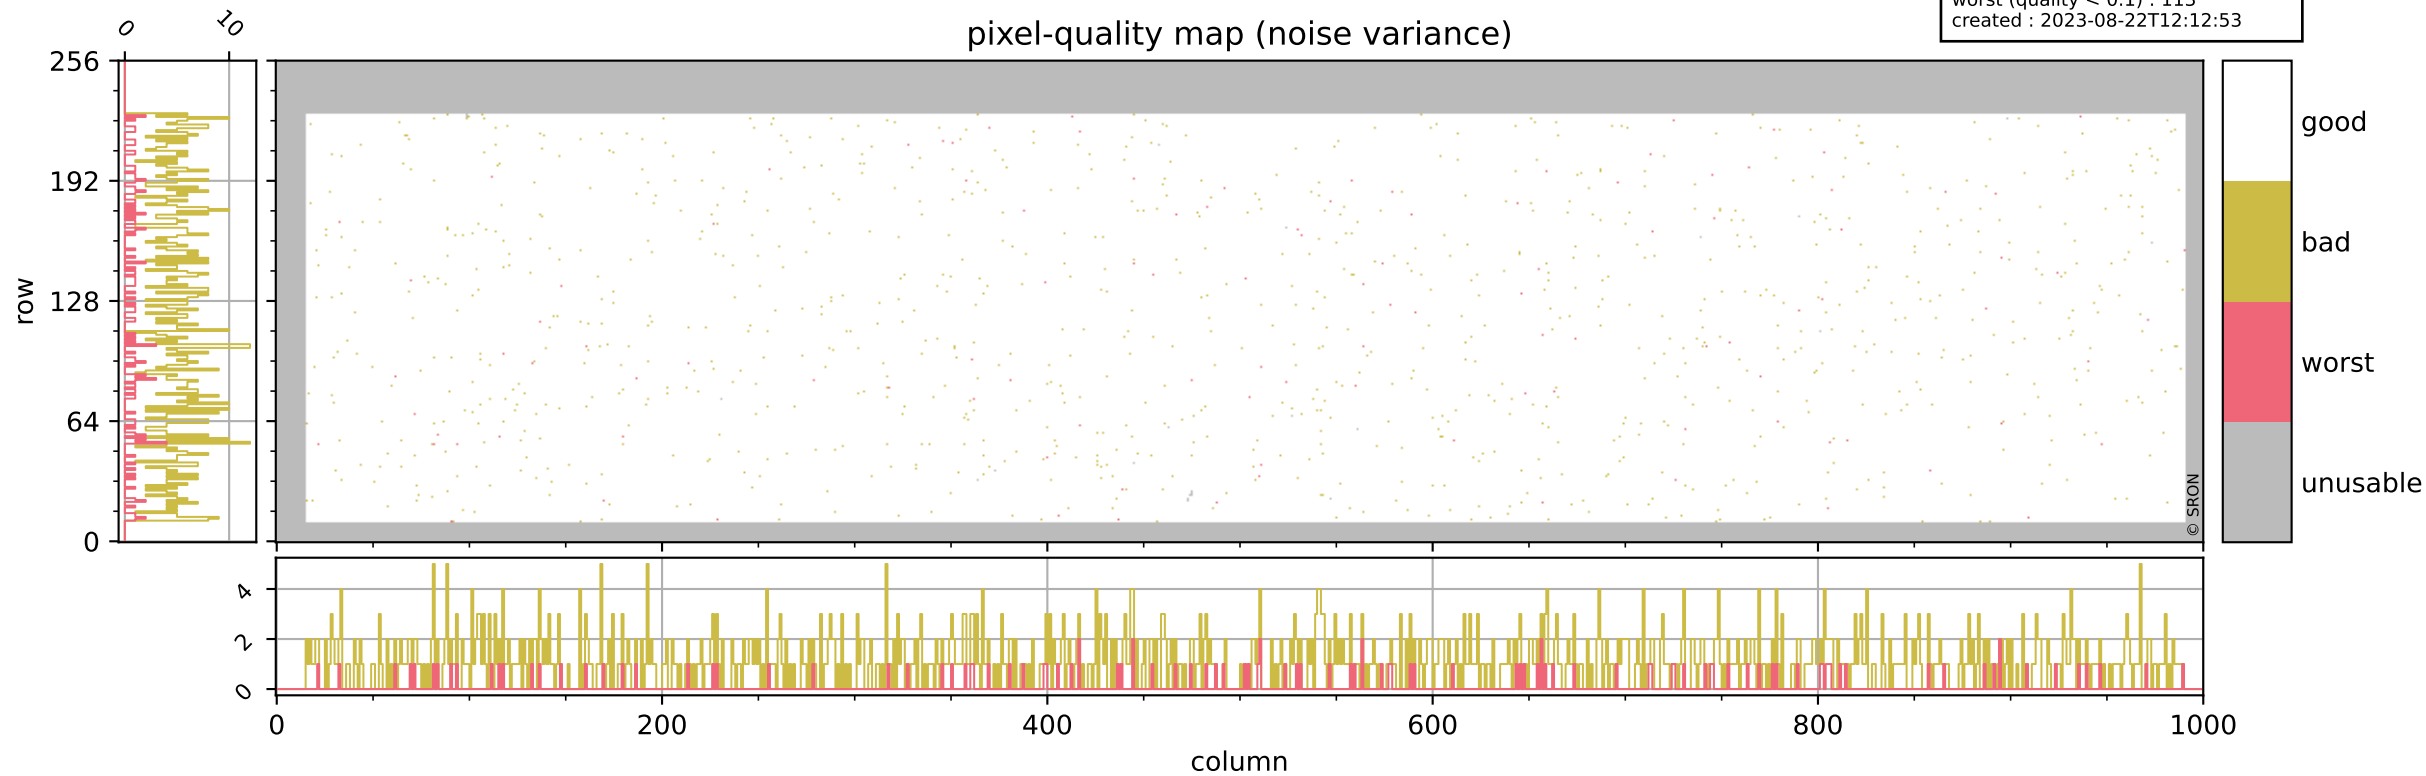

Tropomi SWIR pixel quality (beta nominal)

orbits : 20 in [24472, 24517]
coverage : 2022-07-04 / 2022-07-07
bad (quality < 0.8) : 2407
worst (quality < 0.1) : 278
created : 2023-08-22T12:12:52

pixel-quality map

Tropomi SWIR pixel quality (beta nominal)

orbits : 20 in [24472, 24517]
coverage : 2022-07-04 / 2022-07-07
bad (quality < 0.8) : 287
worst (quality < 0.1) : 119
created : 2023-08-22T12:12:53

Tropomi SWIR pixel quality (beta nominal)

orbits : 20 in [24472, 24517]
coverage : 2022-07-04 / 2022-07-07
bad (quality < 0.8) : 151
worst (quality < 0.1) : 42
created : 2023-08-22T12:12:53

Tropomi SWIR pixel quality (beta nominal)

orbits : 20 in [24472, 24517]
coverage : 2022-07-04 / 2022-07-07
bad (quality < 0.8) : 1095
worst (quality < 0.1) : 113
created : 2023-08-22T12:12:53

Tropomi SWIR pixel quality (beta nominal)

orbits : 20 in [24472, 24517]
coverage : 2022-07-04 / 2022-07-07
to good : 871
good to bad : 909
to worst : 98
created : 2023-08-22T12:12:53

total quality compared with SWIR pixel-quality CKD