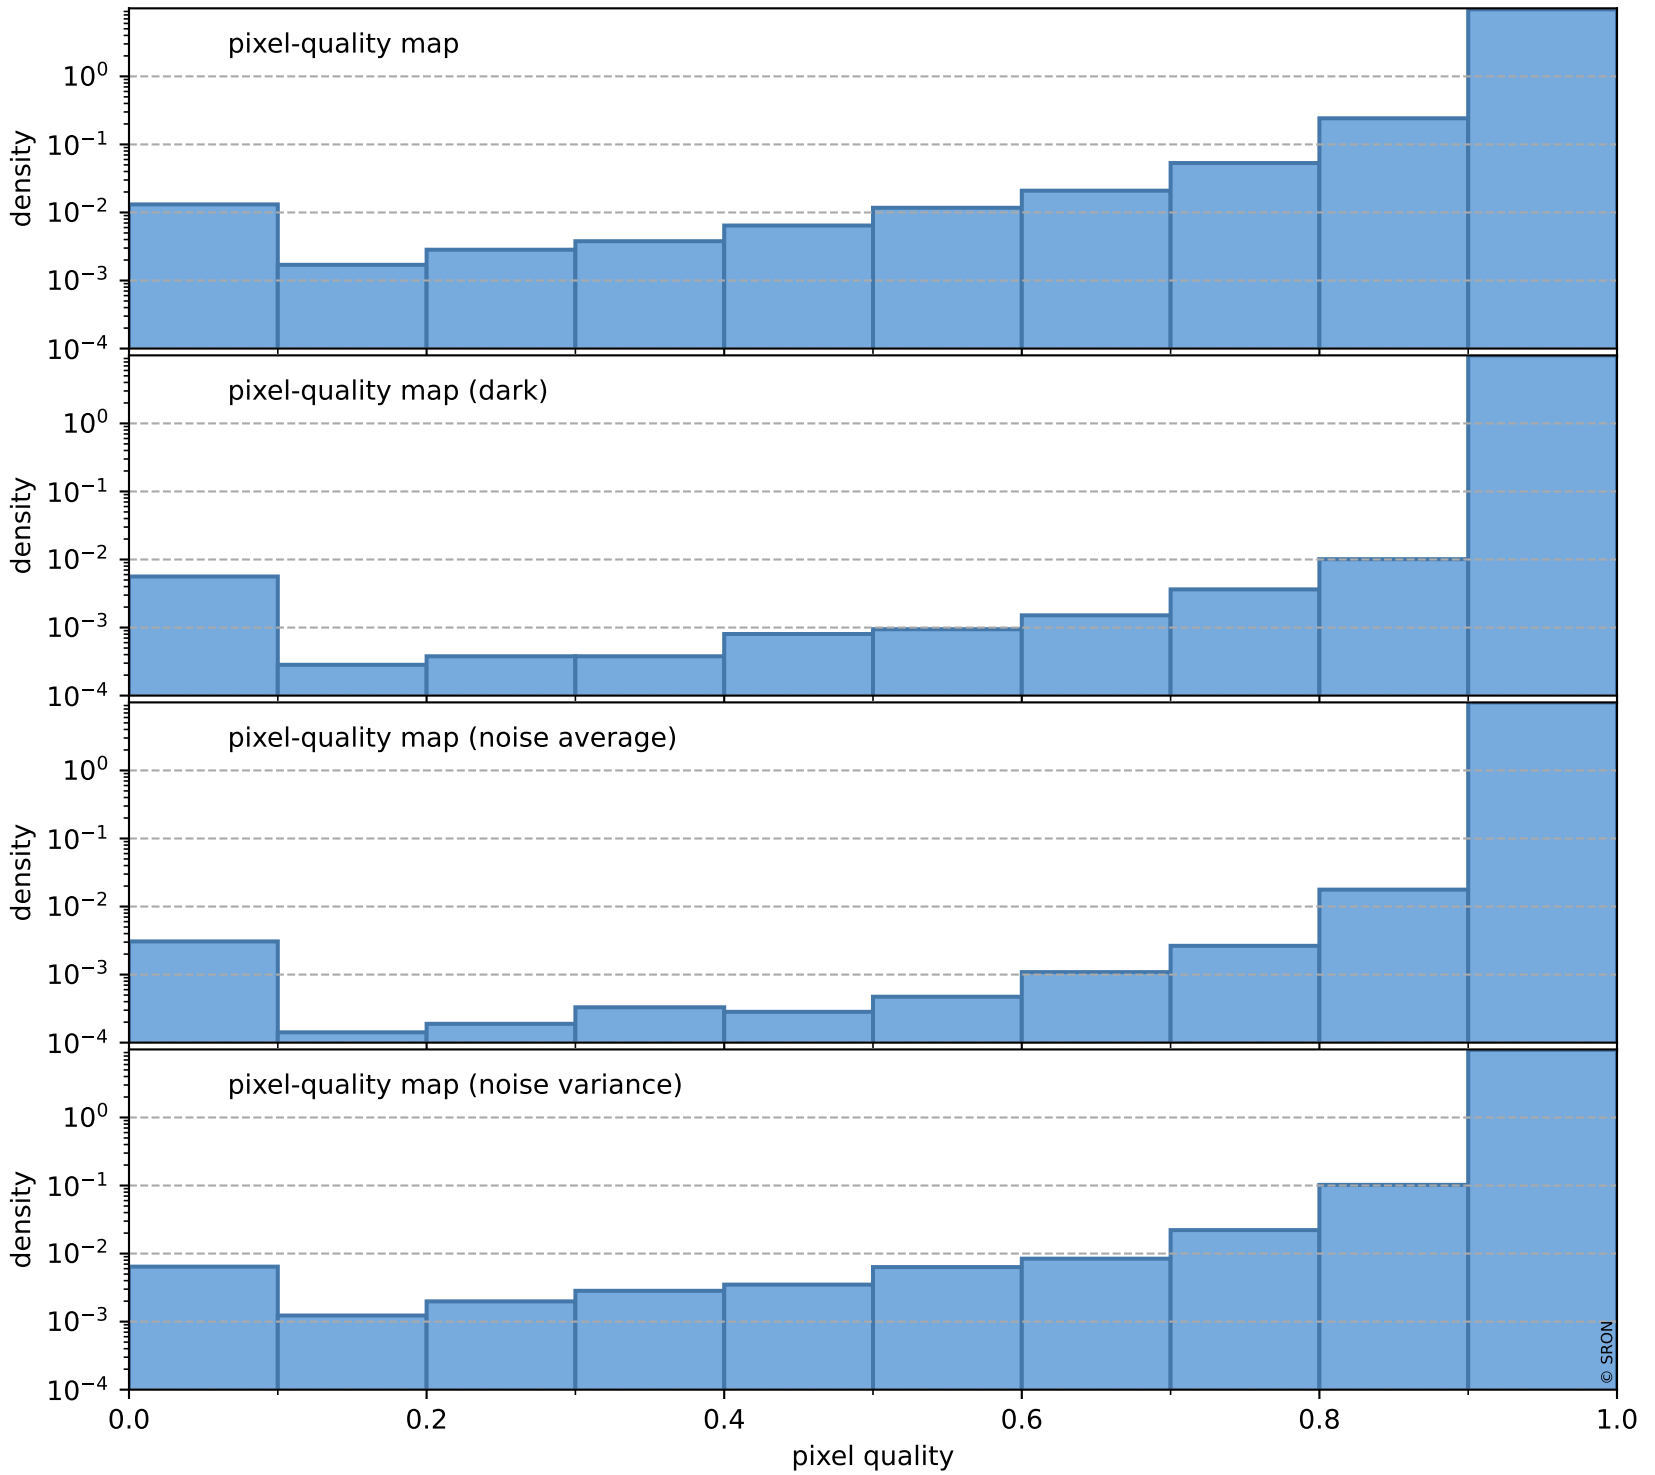

orbits : 20 in [24472, 24517]
coverage : 2022-07-04 / 2022-07-07
bad (quality < 0.8) : 151
worst (quality < 0.1) : 42
created : 2023-08-22T12:12:53

Tropomi SWIR pixel quality (beta nominal)

orbits : 20 in [24472, 24517]
coverage : 2022-07-04 / 2022-07-07
bad (quality < 0.8) : 1095
worst (quality < 0.1) : 113
created : 2023-08-22T12:12:53

Tropomi SWIR pixel quality (beta nominal)

orbits : 20 in [24472, 24517]
coverage : 2022-07-04 / 2022-07-07
to good : 871
good to bad : 909
to worst : 98
created : 2023-08-22T12:12:53

total quality compared with SWIR pixel-quality CKD

Tropomi SWIR pixel quality (beta nominal)

orbits : 20 in [24472, 24517]
coverage : 2022-07-04 / 2022-07-07
created : 2023-08-22T12:12:54

Histograms of pixel-quality

Tropomi SWIR pixel quality (beta nominal) ground-tracks of Sentinel-5P