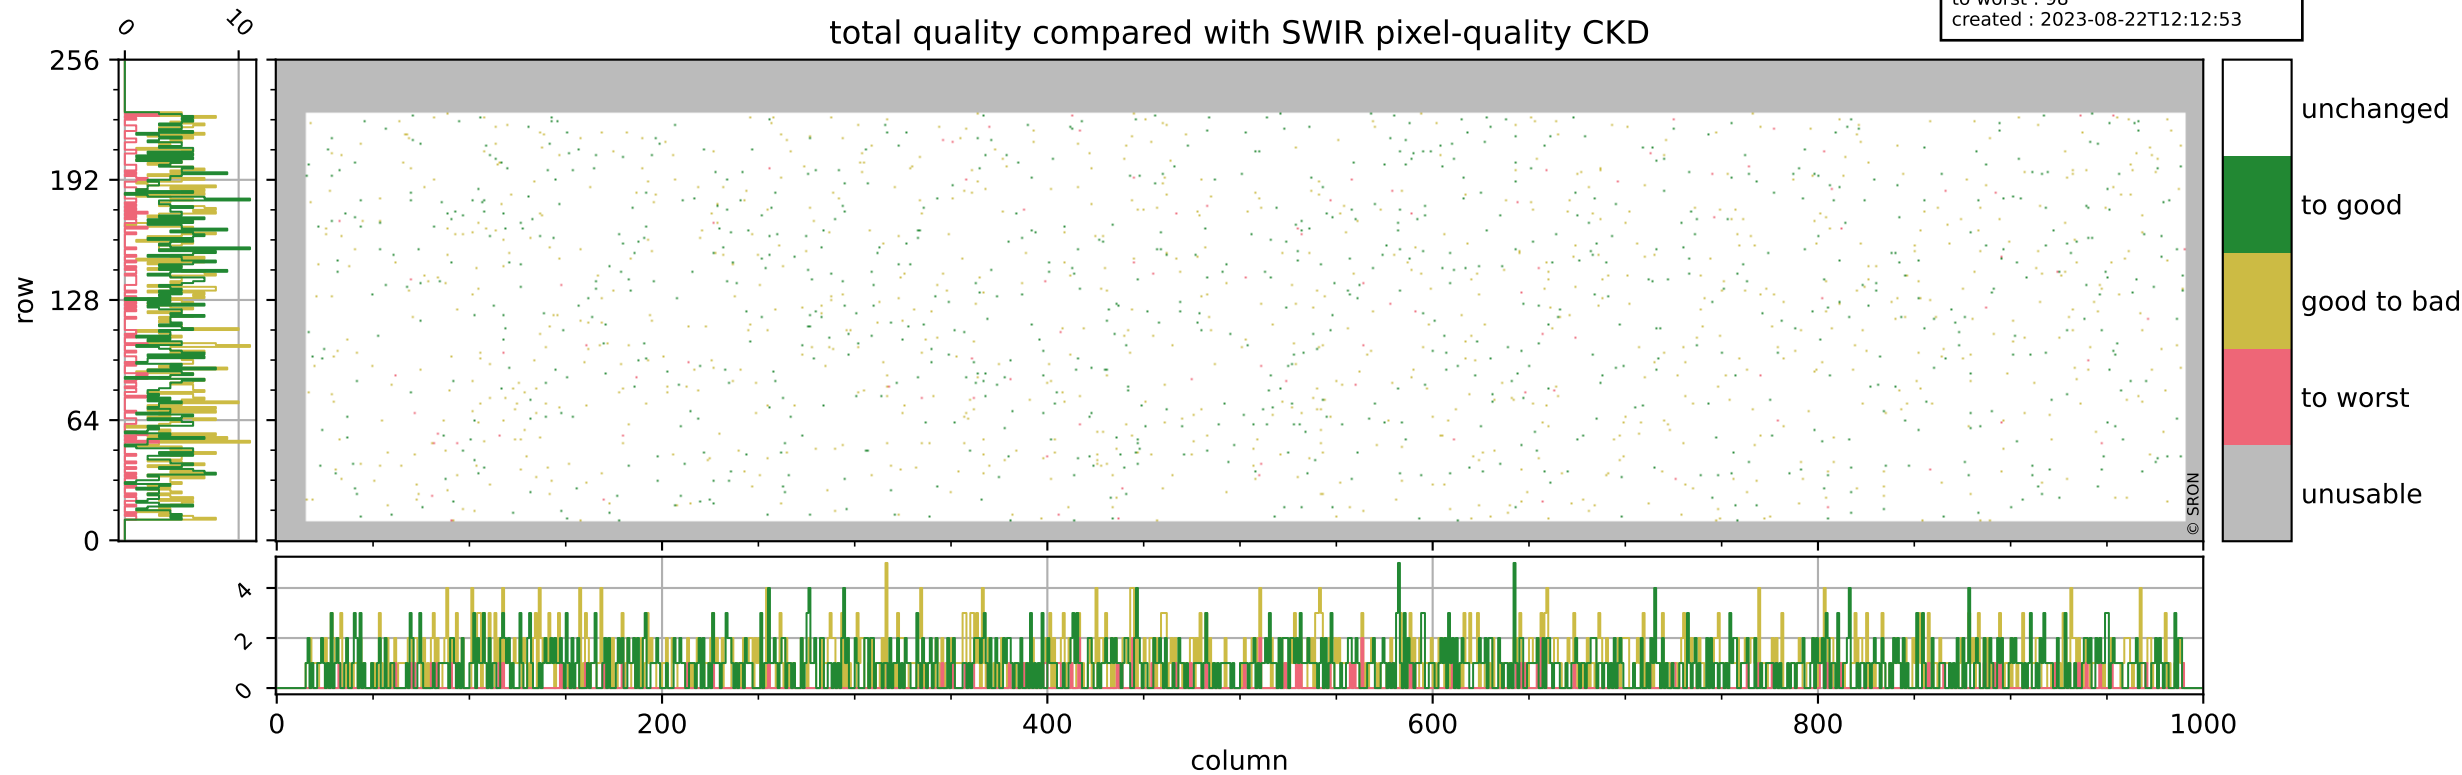

Tropomi SWIR pixel quality (beta nominal)

orbits : 20 in [24472, 24517]
coverage : 2022-07-04 / 2022-07-07
bad (quality < 0.8) : 287
worst (quality < 0.1) : 119
created : 2023-08-22T12:12:53

Tropomi SWIR pixel quality (beta nominal)

orbits : 20 in [24472, 24517]
coverage : 2022-07-04 / 2022-07-07
bad (quality < 0.8) : 151
worst (quality < 0.1) : 42
created : 2023-08-22T12:12:53

Tropomi SWIR pixel quality (beta nominal)

orbits : 20 in [24472, 24517]
coverage : 2022-07-04 / 2022-07-07
bad (quality < 0.8) : 1095
worst (quality < 0.1) : 113
created : 2023-08-22T12:12:53

Tropomi SWIR pixel quality (beta nominal)

orbits : 20 in [24472, 24517]
coverage : 2022-07-04 / 2022-07-07
to good : 871
good to bad : 909
to worst : 98
created : 2023-08-22T12:12:53

total quality compared with SWIR pixel-quality CKD

Tropomi SWIR pixel quality (beta nominal)

orbits : 20 in [24472, 24517]
coverage : 2022-07-04 / 2022-07-07
created : 2023-08-22T12:12:54

Histograms of pixel-quality

Tropomi SWIR pixel quality (beta nominal) ground-tracks of Sentinel-5P