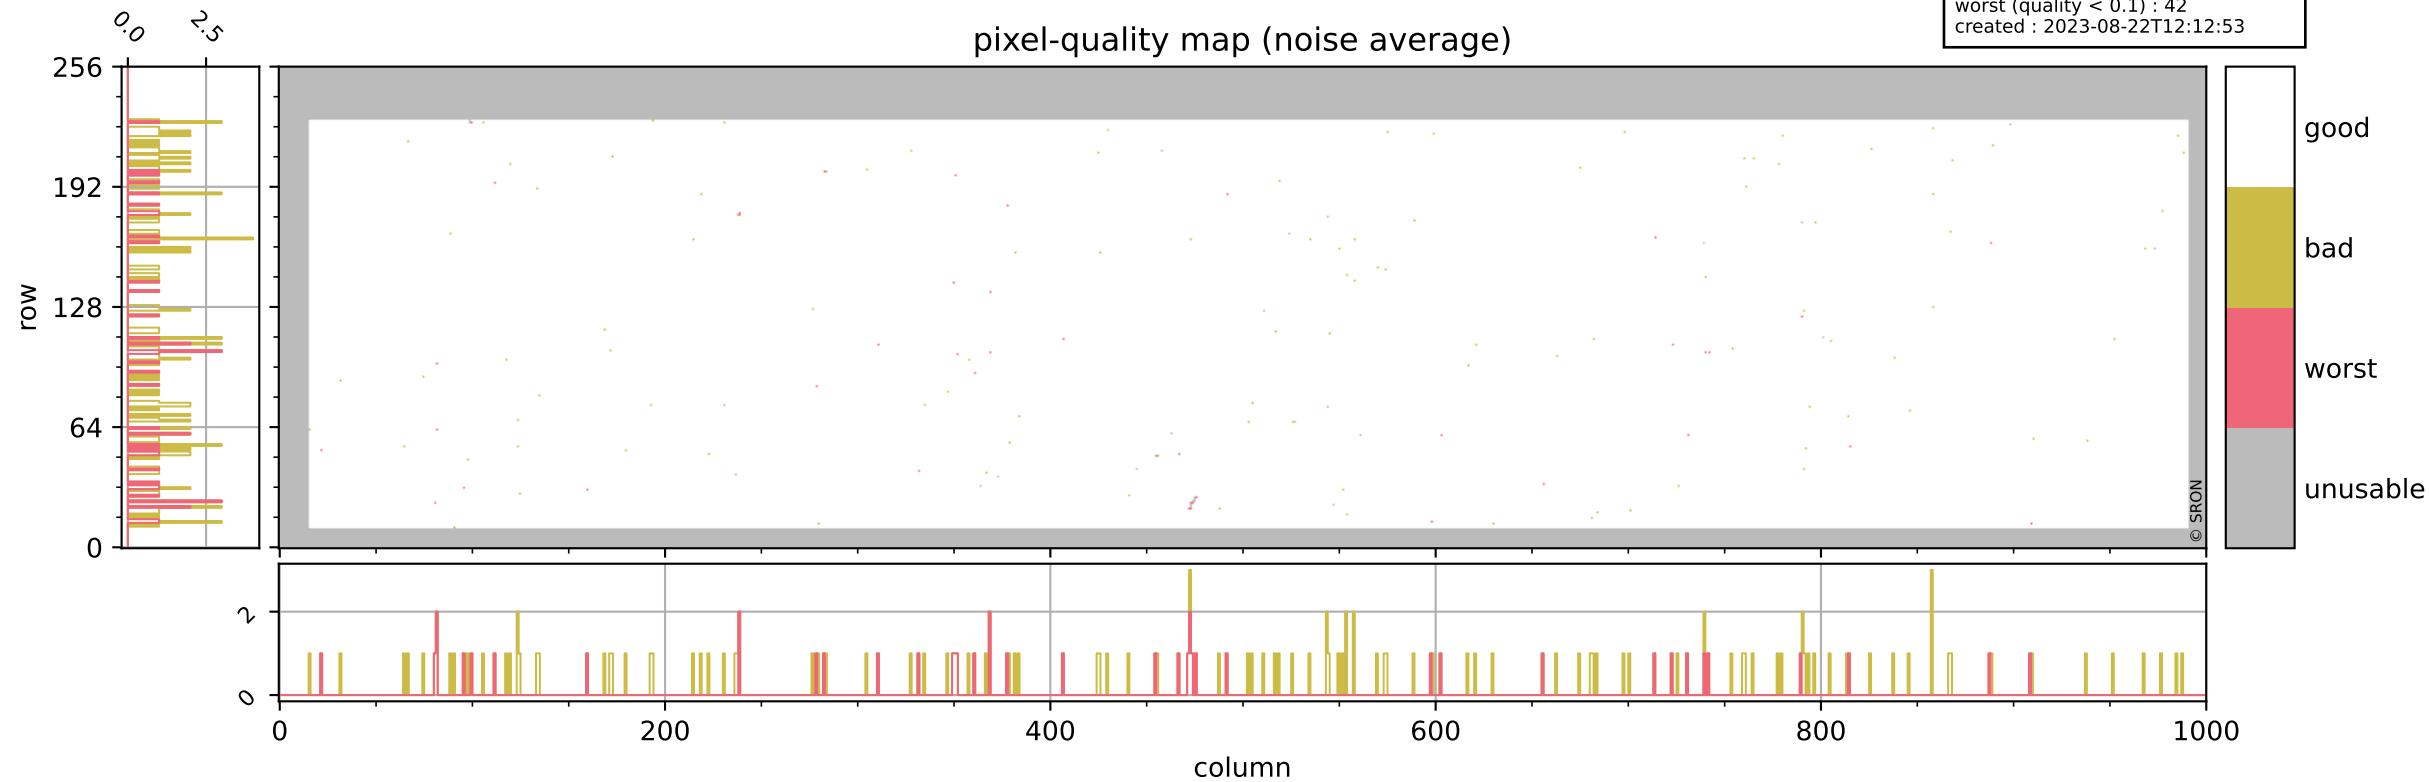

Tropomi SWIR pixel quality (beta nominal)

orbits : 20 in [24472, 24517]
coverage : 2022-07-04 / 2022-07-07
bad (quality < 0.8) : 2407
worst (quality < 0.1) : 278
created : 2023-08-22T12:12:52

pixel-quality map

Tropomi SWIR pixel quality (beta nominal)

orbits : 20 in [24472, 24517]
coverage : 2022-07-04 / 2022-07-07
bad (quality < 0.8) : 287
worst (quality < 0.1) : 119
created : 2023-08-22T12:12:53

Tropomi SWIR pixel quality (beta nominal)

orbits : 20 in [24472, 24517]
coverage : 2022-07-04 / 2022-07-07
bad (quality < 0.8) : 151
worst (quality < 0.1) : 42
created : 2023-08-22T12:12:53

Tropomi SWIR pixel quality (beta nominal)

orbits : 20 in [24472, 24517]
coverage : 2022-07-04 / 2022-07-07
bad (quality < 0.8) : 1095
worst (quality < 0.1) : 113
created : 2023-08-22T12:12:53

Tropomi SWIR pixel quality (beta nominal)

orbits : 20 in [24472, 24517]
coverage : 2022-07-04 / 2022-07-07
to good : 871
good to bad : 909
to worst : 98
created : 2023-08-22T12:12:53

total quality compared with SWIR pixel-quality CKD