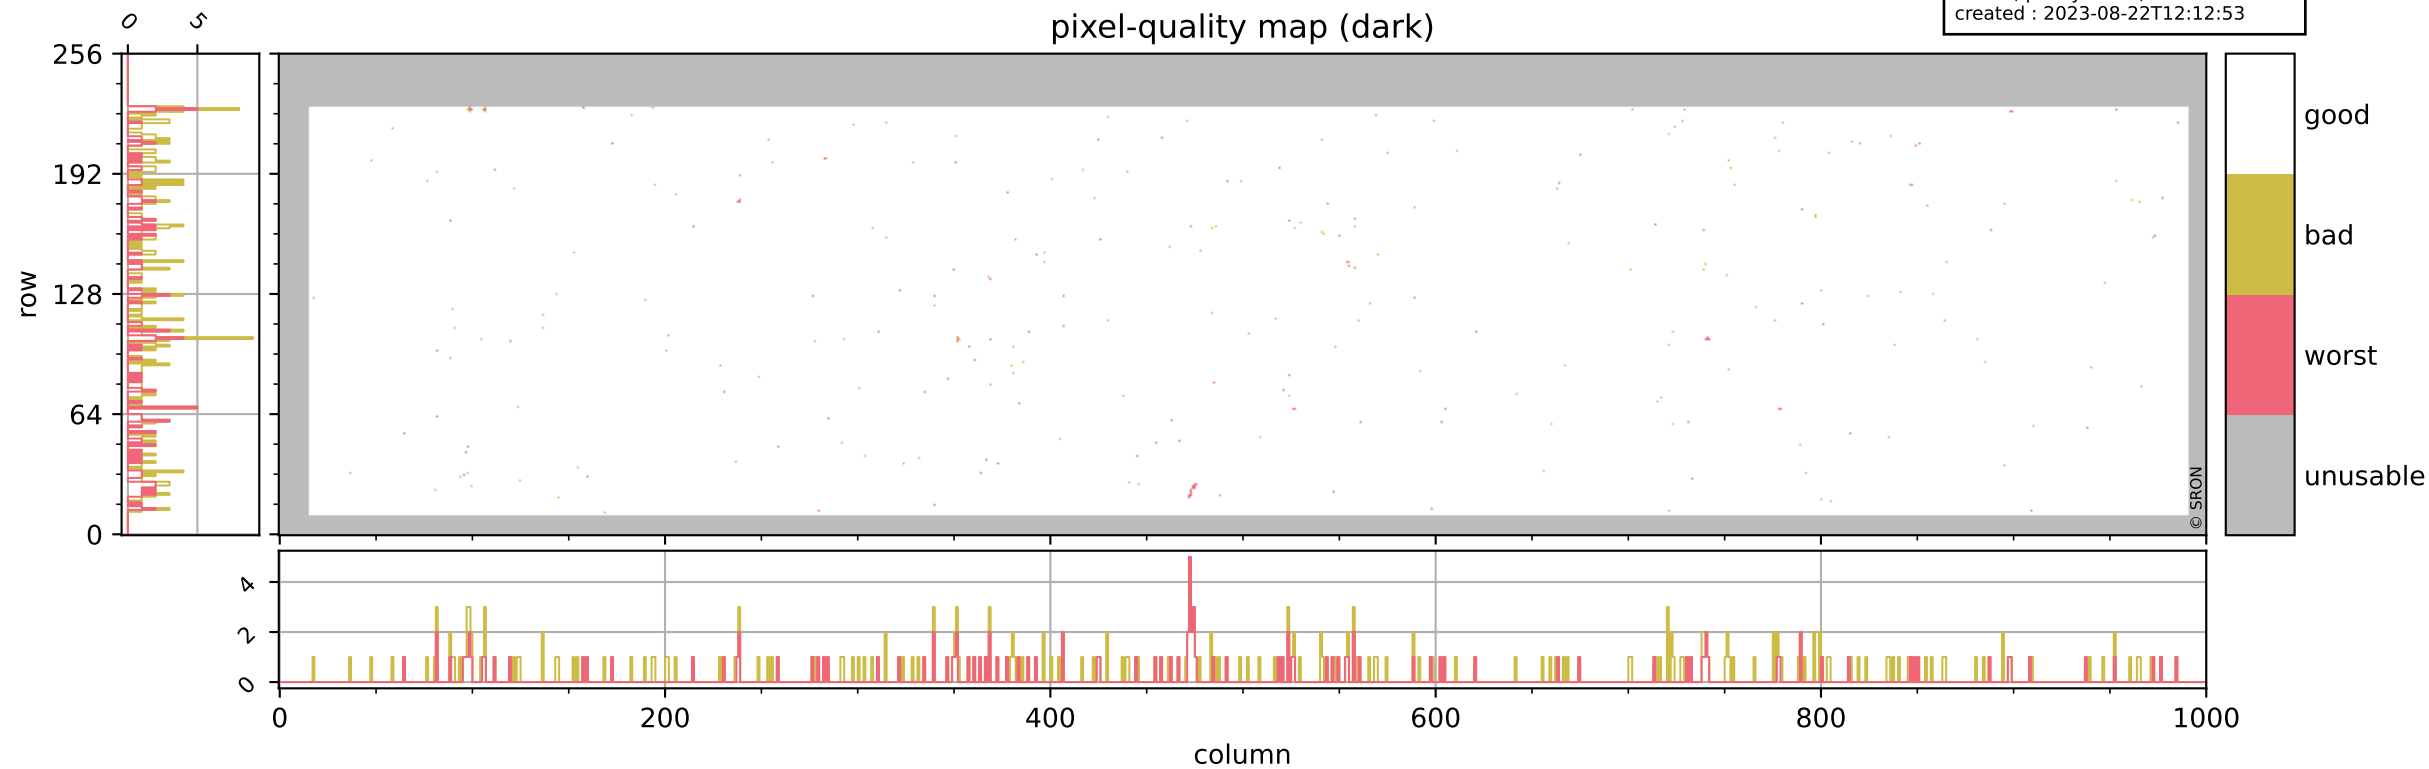

Tropomi SWIR pixel quality (beta nominal)

orbits : 20 in [24472, 24517]
coverage : 2022-07-04 / 2022-07-07
bad (quality < 0.8) : 2407
worst (quality < 0.1) : 278
created : 2023-08-22T12:12:52

pixel-quality map

Tropomi SWIR pixel quality (beta nominal)

orbits : 20 in [24472, 24517]
coverage : 2022-07-04 / 2022-07-07
bad (quality < 0.8) : 287
worst (quality < 0.1) : 119
created : 2023-08-22T12:12:53

Tropomi SWIR pixel quality (beta nominal)

orbits : 20 in [24472, 24517]
coverage : 2022-07-04 / 2022-07-07
bad (quality < 0.8) : 151
worst (quality < 0.1) : 42
created : 2023-08-22T12:12:53

Tropomi SWIR pixel quality (beta nominal)

orbits : 20 in [24472, 24517]
coverage : 2022-07-04 / 2022-07-07
bad (quality < 0.8) : 1095
worst (quality < 0.1) : 113
created : 2023-08-22T12:12:53

Tropomi SWIR pixel quality (beta nominal)

orbits : 20 in [24472, 24517]
coverage : 2022-07-04 / 2022-07-07
to good : 871
good to bad : 909
to worst : 98
created : 2023-08-22T12:12:53

total quality compared with SWIR pixel-quality CKD