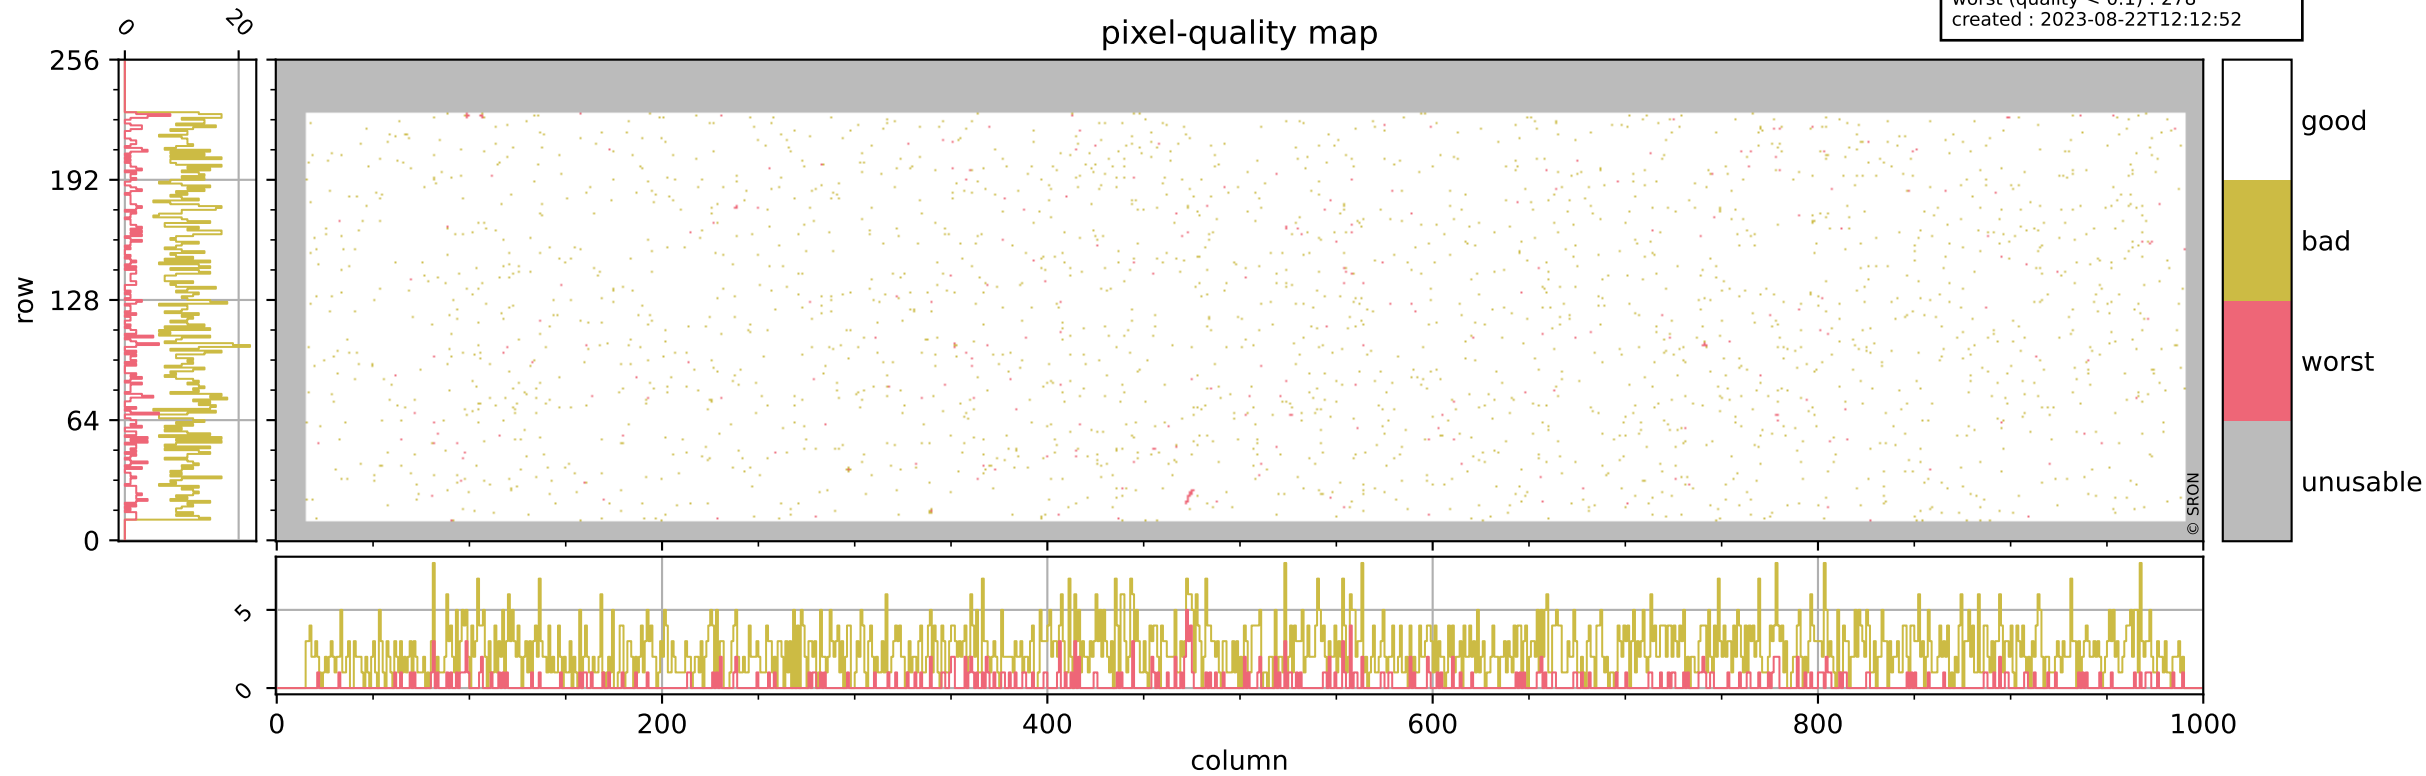

Tropomi SWIR pixel quality (beta nominal)

orbits : 20 in [24472, 24517]
coverage : 2022-07-04 / 2022-07-07
bad (quality < 0.8) : 2407
worst (quality < 0.1) : 278
created : 2023-08-22T12:12:52

pixel-quality map

Tropomi SWIR pixel quality (beta nominal)

orbits : 20 in [24472, 24517]
coverage : 2022-07-04 / 2022-07-07
bad (quality < 0.8) : 287
worst (quality < 0.1) : 119
created : 2023-08-22T12:12:53

Tropomi SWIR pixel quality (beta nominal)

orbits : 20 in [24472, 24517]
coverage : 2022-07-04 / 2022-07-07
bad (quality < 0.8) : 151
worst (quality < 0.1) : 42
created : 2023-08-22T12:12:53

Tropomi SWIR pixel quality (beta nominal)

orbits : 20 in [24472, 24517]
coverage : 2022-07-04 / 2022-07-07
bad (quality < 0.8) : 1095
worst (quality < 0.1) : 113
created : 2023-08-22T12:12:53

Tropomi SWIR pixel quality (beta nominal)

orbits : 20 in [24472, 24517]
coverage : 2022-07-04 / 2022-07-07
to good : 871
good to bad : 909
to worst : 98
created : 2023-08-22T12:12:53

total quality compared with SWIR pixel-quality CKD