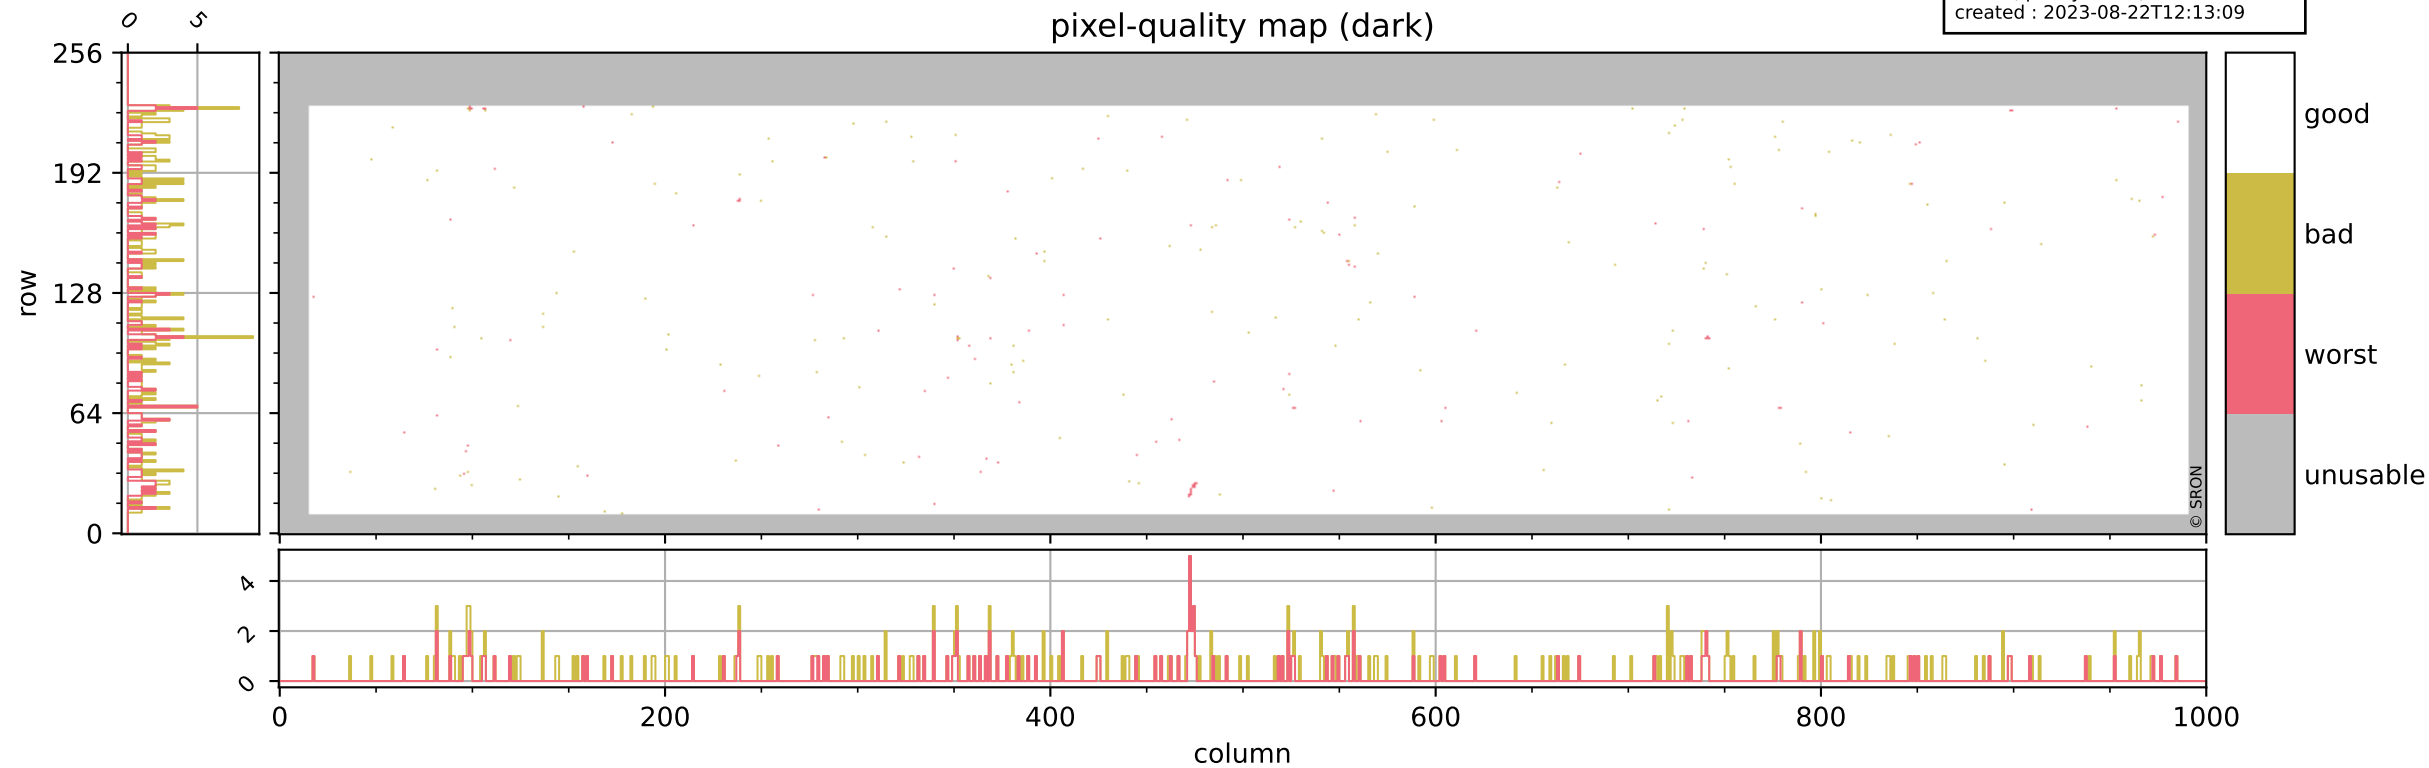

Tropomi SWIR pixel quality (beta nominal)

orbits : 20 in [24742, 24787]
coverage : 2022-07-23 / 2022-07-26
bad (quality < 0.8) : 2428
worst (quality < 0.1) : 291
created : 2023-08-22T12:13:09

pixel-quality map

Tropomi SWIR pixel quality (beta nominal)

orbits : 20 in [24742, 24787]
coverage : 2022-07-23 / 2022-07-26
bad (quality < 0.8) : 288
worst (quality < 0.1) : 120
created : 2023-08-22T12:13:09

Tropomi SWIR pixel quality (beta nominal)

orbits : 20 in [24742, 24787]
coverage : 2022-07-23 / 2022-07-26
bad (quality < 0.8) : 157
worst (quality < 0.1) : 40
created : 2023-08-22T12:13:10

Tropomi SWIR pixel quality (beta nominal)

orbits : 20 in [24742, 24787]
coverage : 2022-07-23 / 2022-07-26
bad (quality < 0.8) : 1116
worst (quality < 0.1) : 129
created : 2023-08-22T12:13:10

Tropomi SWIR pixel quality (beta nominal)

orbits : 20 in [24742, 24787]
coverage : 2022-07-23 / 2022-07-26
to good : 868
good to bad : 918
to worst : 104
created : 2023-08-22T12:13:10

total quality compared with SWIR pixel-quality CKD