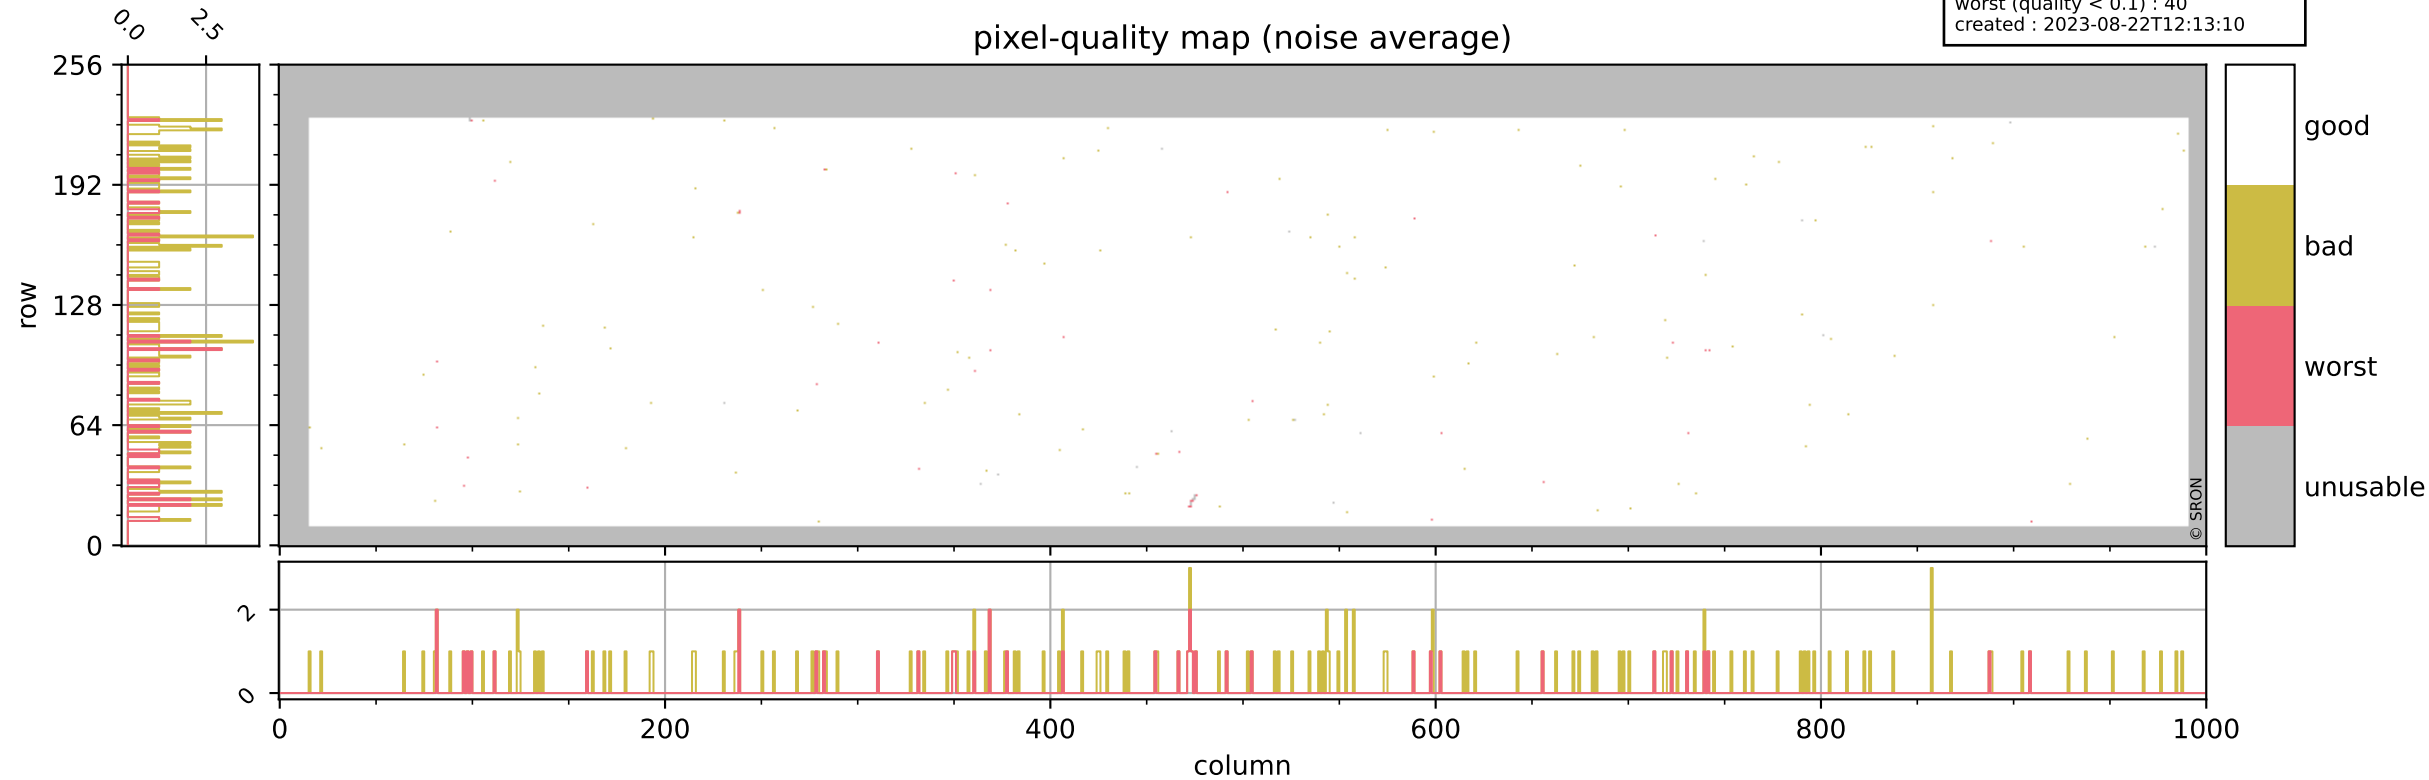

Tropomi SWIR pixel quality (beta nominal)

orbits : 20 in [24742, 24787]
coverage : 2022-07-23 / 2022-07-26
bad (quality < 0.8) : 2428
worst (quality < 0.1) : 291
created : 2023-08-22T12:13:09

pixel-quality map

Tropomi SWIR pixel quality (beta nominal)

orbits : 20 in [24742, 24787]
coverage : 2022-07-23 / 2022-07-26
bad (quality < 0.8) : 288
worst (quality < 0.1) : 120
created : 2023-08-22T12:13:09

Tropomi SWIR pixel quality (beta nominal)

orbits : 20 in [24742, 24787]
coverage : 2022-07-23 / 2022-07-26
bad (quality < 0.8) : 157
worst (quality < 0.1) : 40
created : 2023-08-22T12:13:10

Tropomi SWIR pixel quality (beta nominal)

orbits : 20 in [24742, 24787]
coverage : 2022-07-23 / 2022-07-26
bad (quality < 0.8) : 1116
worst (quality < 0.1) : 129
created : 2023-08-22T12:13:10

Tropomi SWIR pixel quality (beta nominal)

orbits : 20 in [24742, 24787]
coverage : 2022-07-23 / 2022-07-26
to good : 868
good to bad : 918
to worst : 104
created : 2023-08-22T12:13:10

total quality compared with SWIR pixel-quality CKD