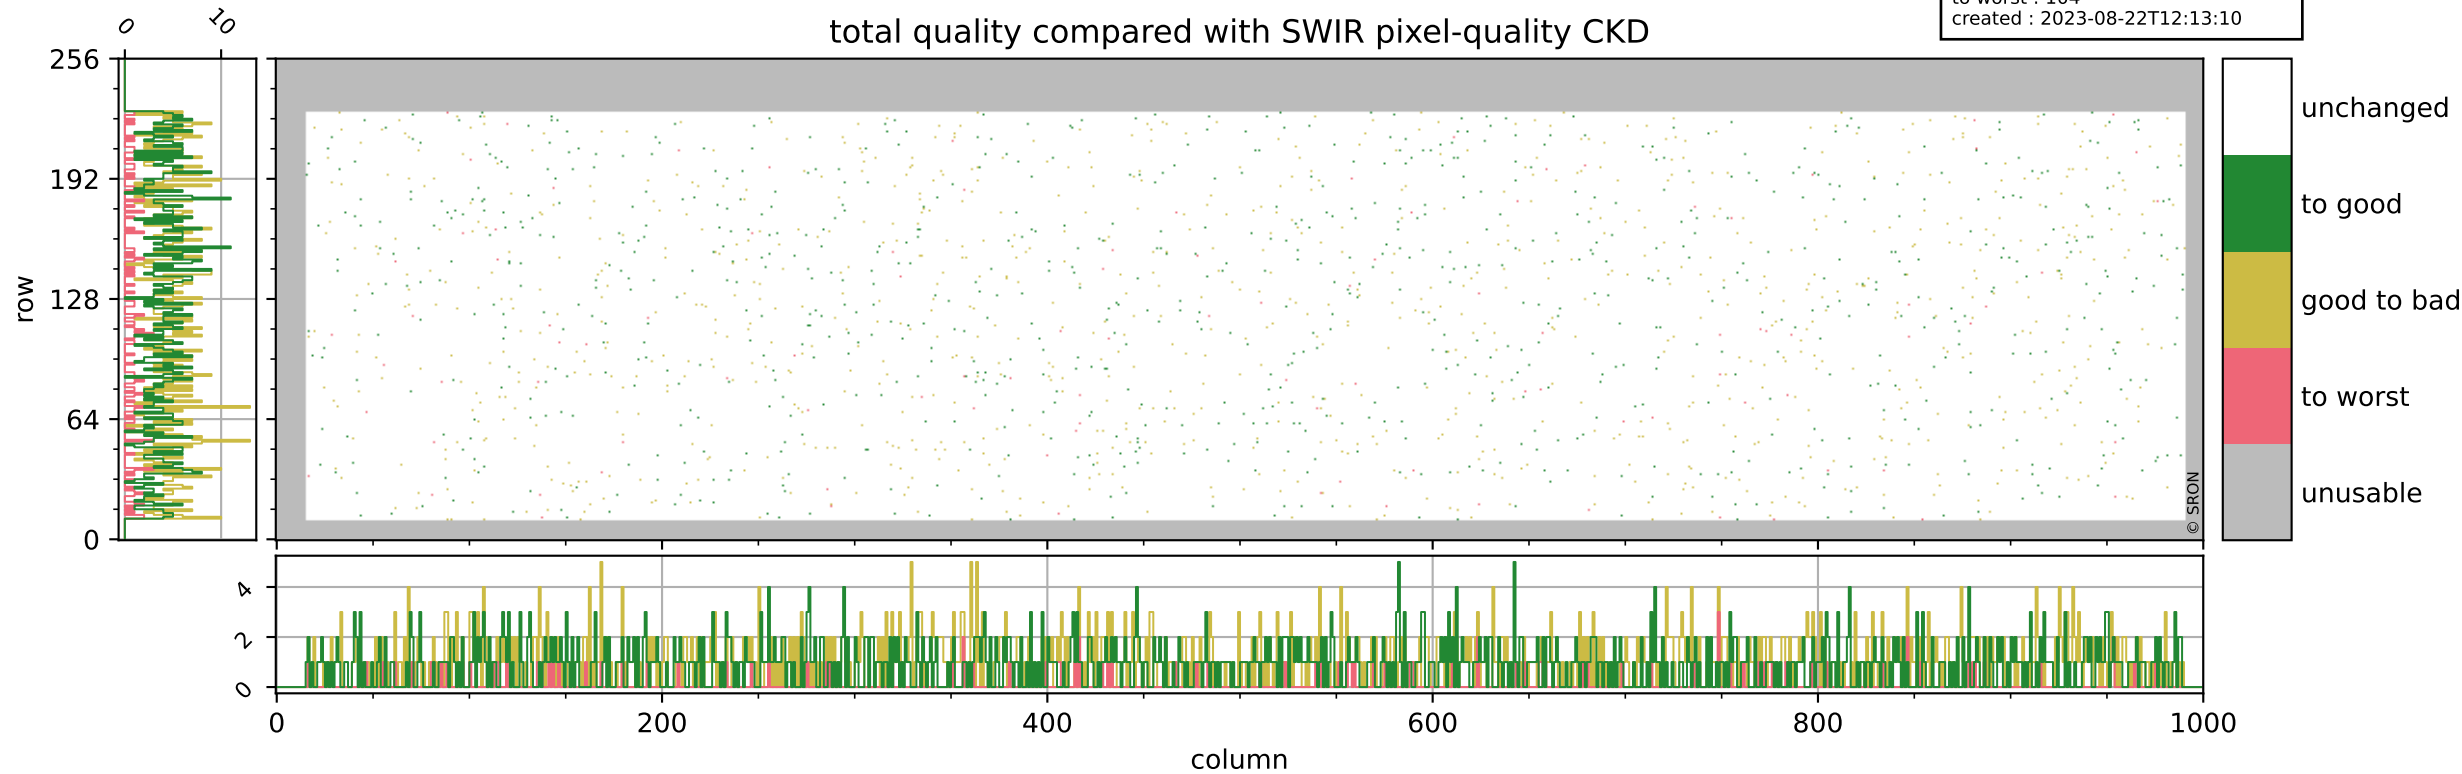

Tropomi SWIR pixel quality (beta nominal)

orbits : 20 in [24742, 24787]
coverage : 2022-07-23 / 2022-07-26
bad (quality < 0.8) : 288
worst (quality < 0.1) : 120
created : 2023-08-22T12:13:09

Tropomi SWIR pixel quality (beta nominal)

orbits : 20 in [24742, 24787]
coverage : 2022-07-23 / 2022-07-26
bad (quality < 0.8) : 157
worst (quality < 0.1) : 40
created : 2023-08-22T12:13:10

Tropomi SWIR pixel quality (beta nominal)

orbits : 20 in [24742, 24787]
coverage : 2022-07-23 / 2022-07-26
bad (quality < 0.8) : 1116
worst (quality < 0.1) : 129
created : 2023-08-22T12:13:10

Tropomi SWIR pixel quality (beta nominal)

orbits : 20 in [24742, 24787]
coverage : 2022-07-23 / 2022-07-26
to good : 868
good to bad : 918
to worst : 104
created : 2023-08-22T12:13:10

total quality compared with SWIR pixel-quality CKD

Tropomi SWIR pixel quality (beta nominal)

orbits : 20 in [24742, 24787]
coverage : 2022-07-23 / 2022-07-26
created : 2023-08-22T12:13:11

Histograms of pixel-quality

Tropomi SWIR pixel quality (beta nominal) ground-tracks of Sentinel-5P