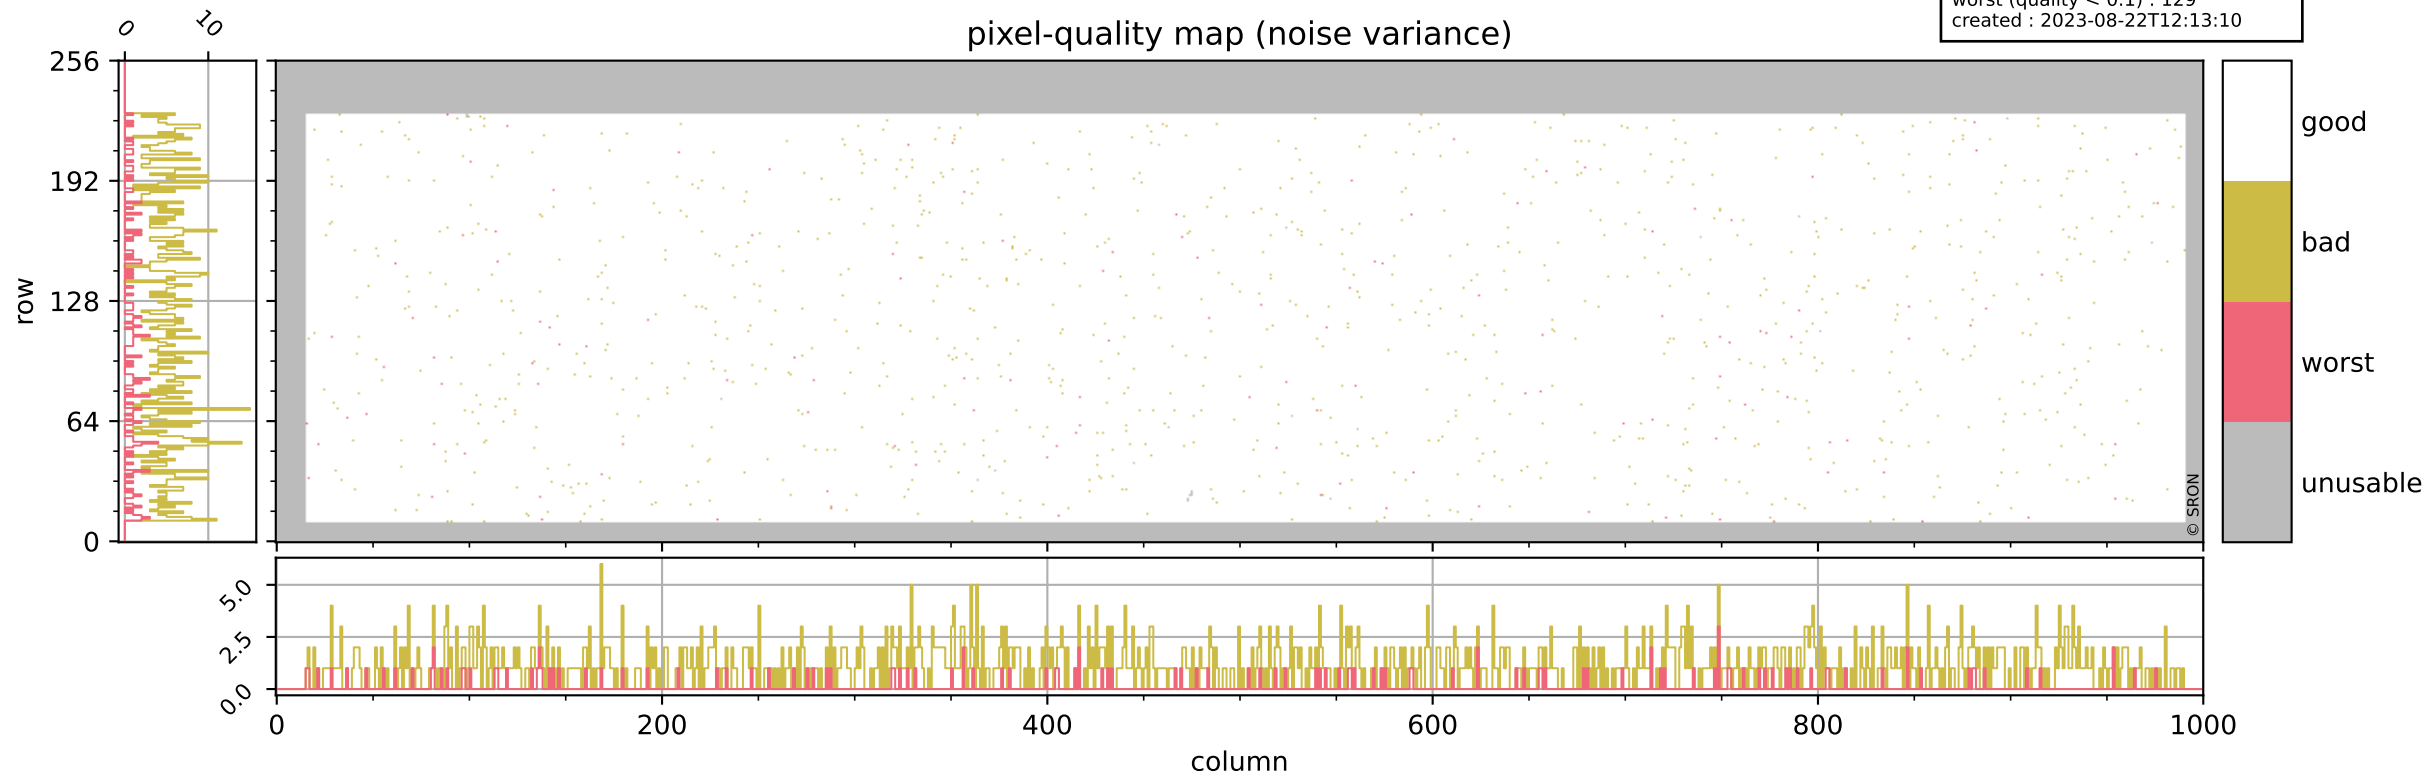

Tropomi SWIR pixel quality (beta nominal)

orbits : 20 in [24742, 24787]
coverage : 2022-07-23 / 2022-07-26
bad (quality < 0.8) : 2428
worst (quality < 0.1) : 291
created : 2023-08-22T12:13:09

pixel-quality map

Tropomi SWIR pixel quality (beta nominal)

orbits : 20 in [24742, 24787]
coverage : 2022-07-23 / 2022-07-26
bad (quality < 0.8) : 288
worst (quality < 0.1) : 120
created : 2023-08-22T12:13:09

Tropomi SWIR pixel quality (beta nominal)

orbits : 20 in [24742, 24787]
coverage : 2022-07-23 / 2022-07-26
bad (quality < 0.8) : 157
worst (quality < 0.1) : 40
created : 2023-08-22T12:13:10

Tropomi SWIR pixel quality (beta nominal)

orbits : 20 in [24742, 24787]
coverage : 2022-07-23 / 2022-07-26
bad (quality < 0.8) : 1116
worst (quality < 0.1) : 129
created : 2023-08-22T12:13:10

Tropomi SWIR pixel quality (beta nominal)

orbits : 20 in [24742, 24787]
coverage : 2022-07-23 / 2022-07-26
to good : 868
good to bad : 918
to worst : 104
created : 2023-08-22T12:13:10

total quality compared with SWIR pixel-quality CKD