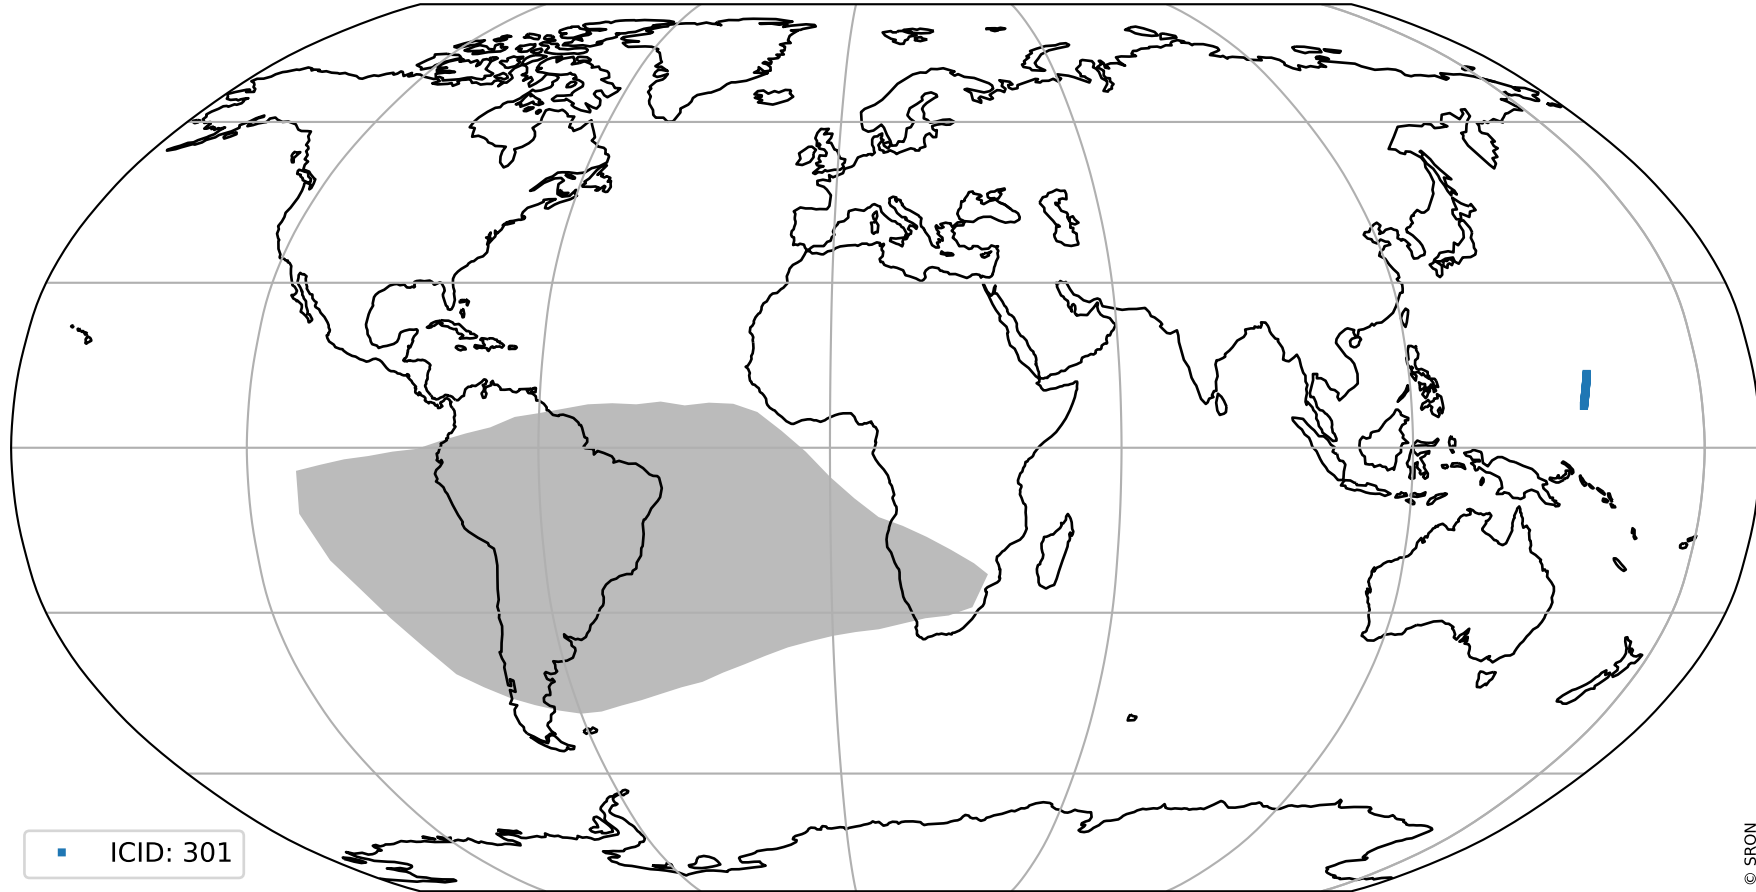

Tropomi SWIR pixel quality (beta nominal)

orbits : 20 in [24742, 24787]
coverage : 2022-07-23 / 2022-07-26
created : 2023-08-22T12:13:11

Histograms of pixel-quality

Tropomi SWIR pixel quality (beta nominal) ground-tracks of Sentinel-5P

orbits : 20 in [24742, 24787]
coverage : 2022-07-23 / 2022-07-26
created : 2023-08-22T12:13:11

■ ICID: 301

Tropomi SWIR pixel quality (beta nominal)

orbits : [1867, 24787]
coverage : 2018-02-20 / 2022-07-26
created : 2023-08-22T12:13:11