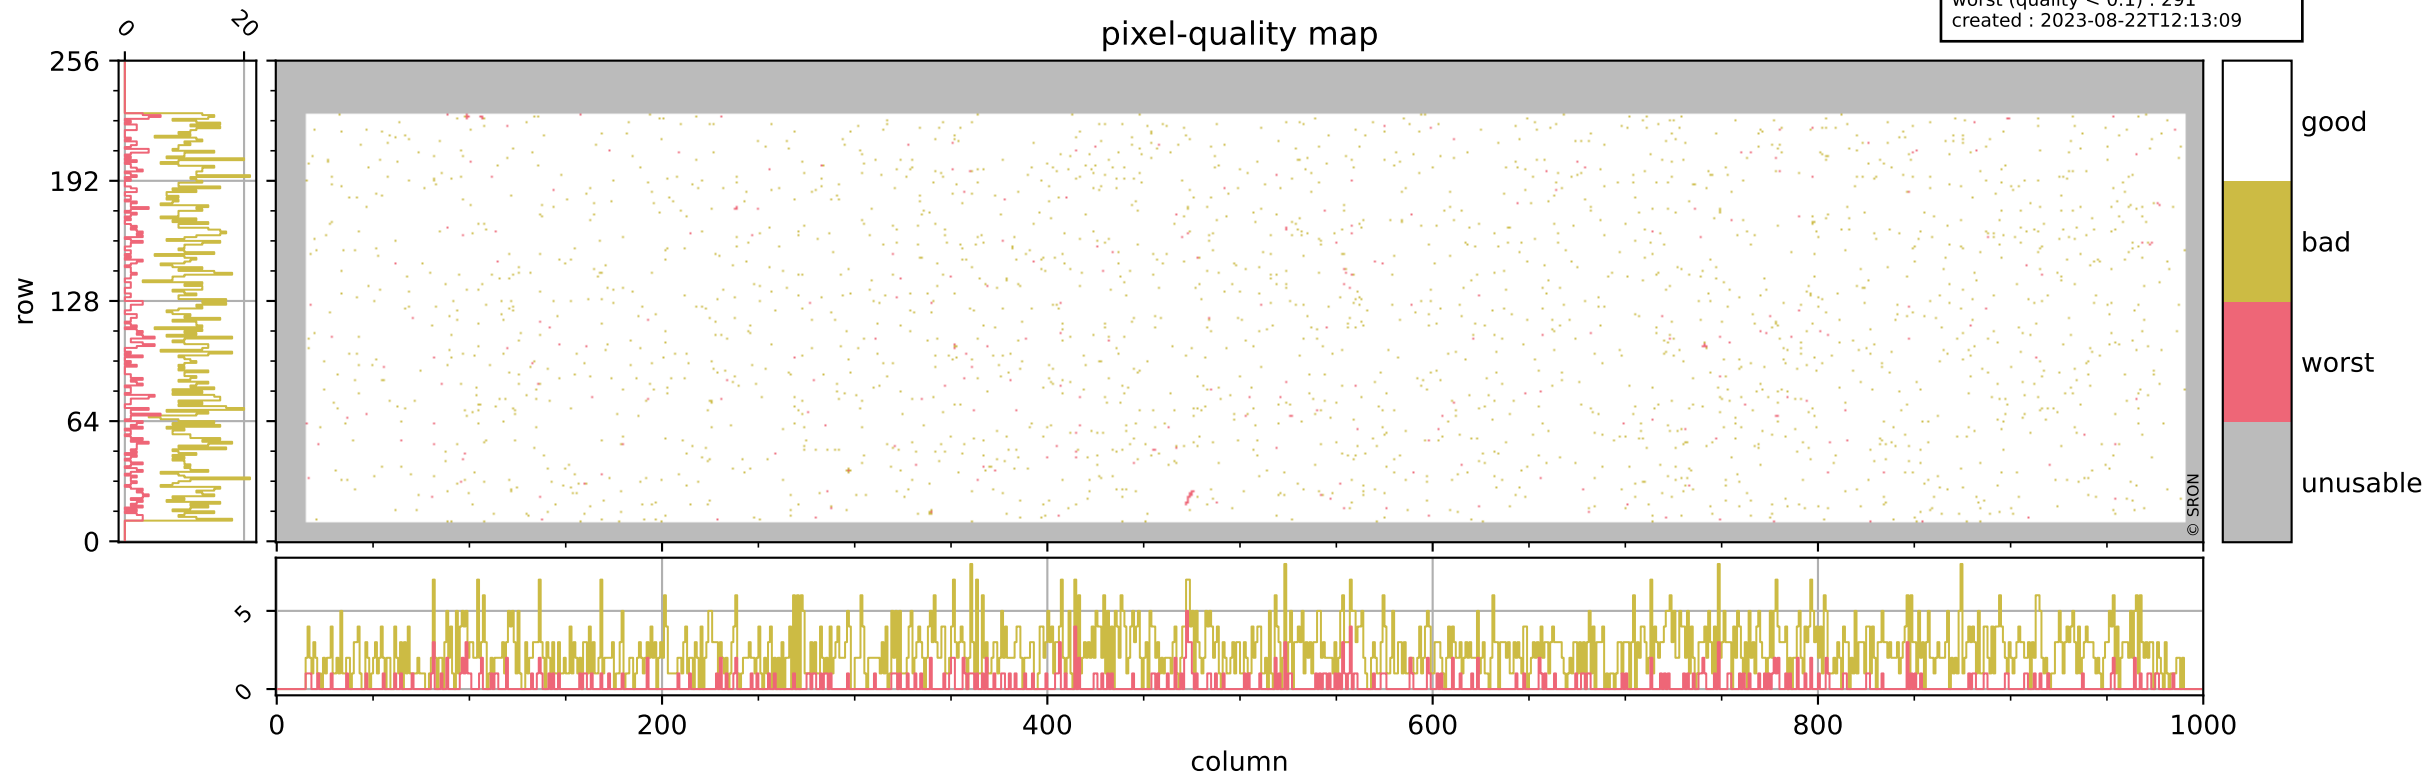

Tropomi SWIR pixel quality (beta nominal)

orbits : 20 in [24742, 24787]
coverage : 2022-07-23 / 2022-07-26
bad (quality < 0.8) : 2428
worst (quality < 0.1) : 291
created : 2023-08-22T12:13:09

pixel-quality map

Tropomi SWIR pixel quality (beta nominal)

orbits : 20 in [24742, 24787]
coverage : 2022-07-23 / 2022-07-26
bad (quality < 0.8) : 288
worst (quality < 0.1) : 120
created : 2023-08-22T12:13:09

Tropomi SWIR pixel quality (beta nominal)

orbits : 20 in [24742, 24787]
coverage : 2022-07-23 / 2022-07-26
bad (quality < 0.8) : 157
worst (quality < 0.1) : 40
created : 2023-08-22T12:13:10

Tropomi SWIR pixel quality (beta nominal)

orbits : 20 in [24742, 24787]
coverage : 2022-07-23 / 2022-07-26
bad (quality < 0.8) : 1116
worst (quality < 0.1) : 129
created : 2023-08-22T12:13:10

Tropomi SWIR pixel quality (beta nominal)

orbits : 20 in [24742, 24787]
coverage : 2022-07-23 / 2022-07-26
to good : 868
good to bad : 918
to worst : 104
created : 2023-08-22T12:13:10

total quality compared with SWIR pixel-quality CKD