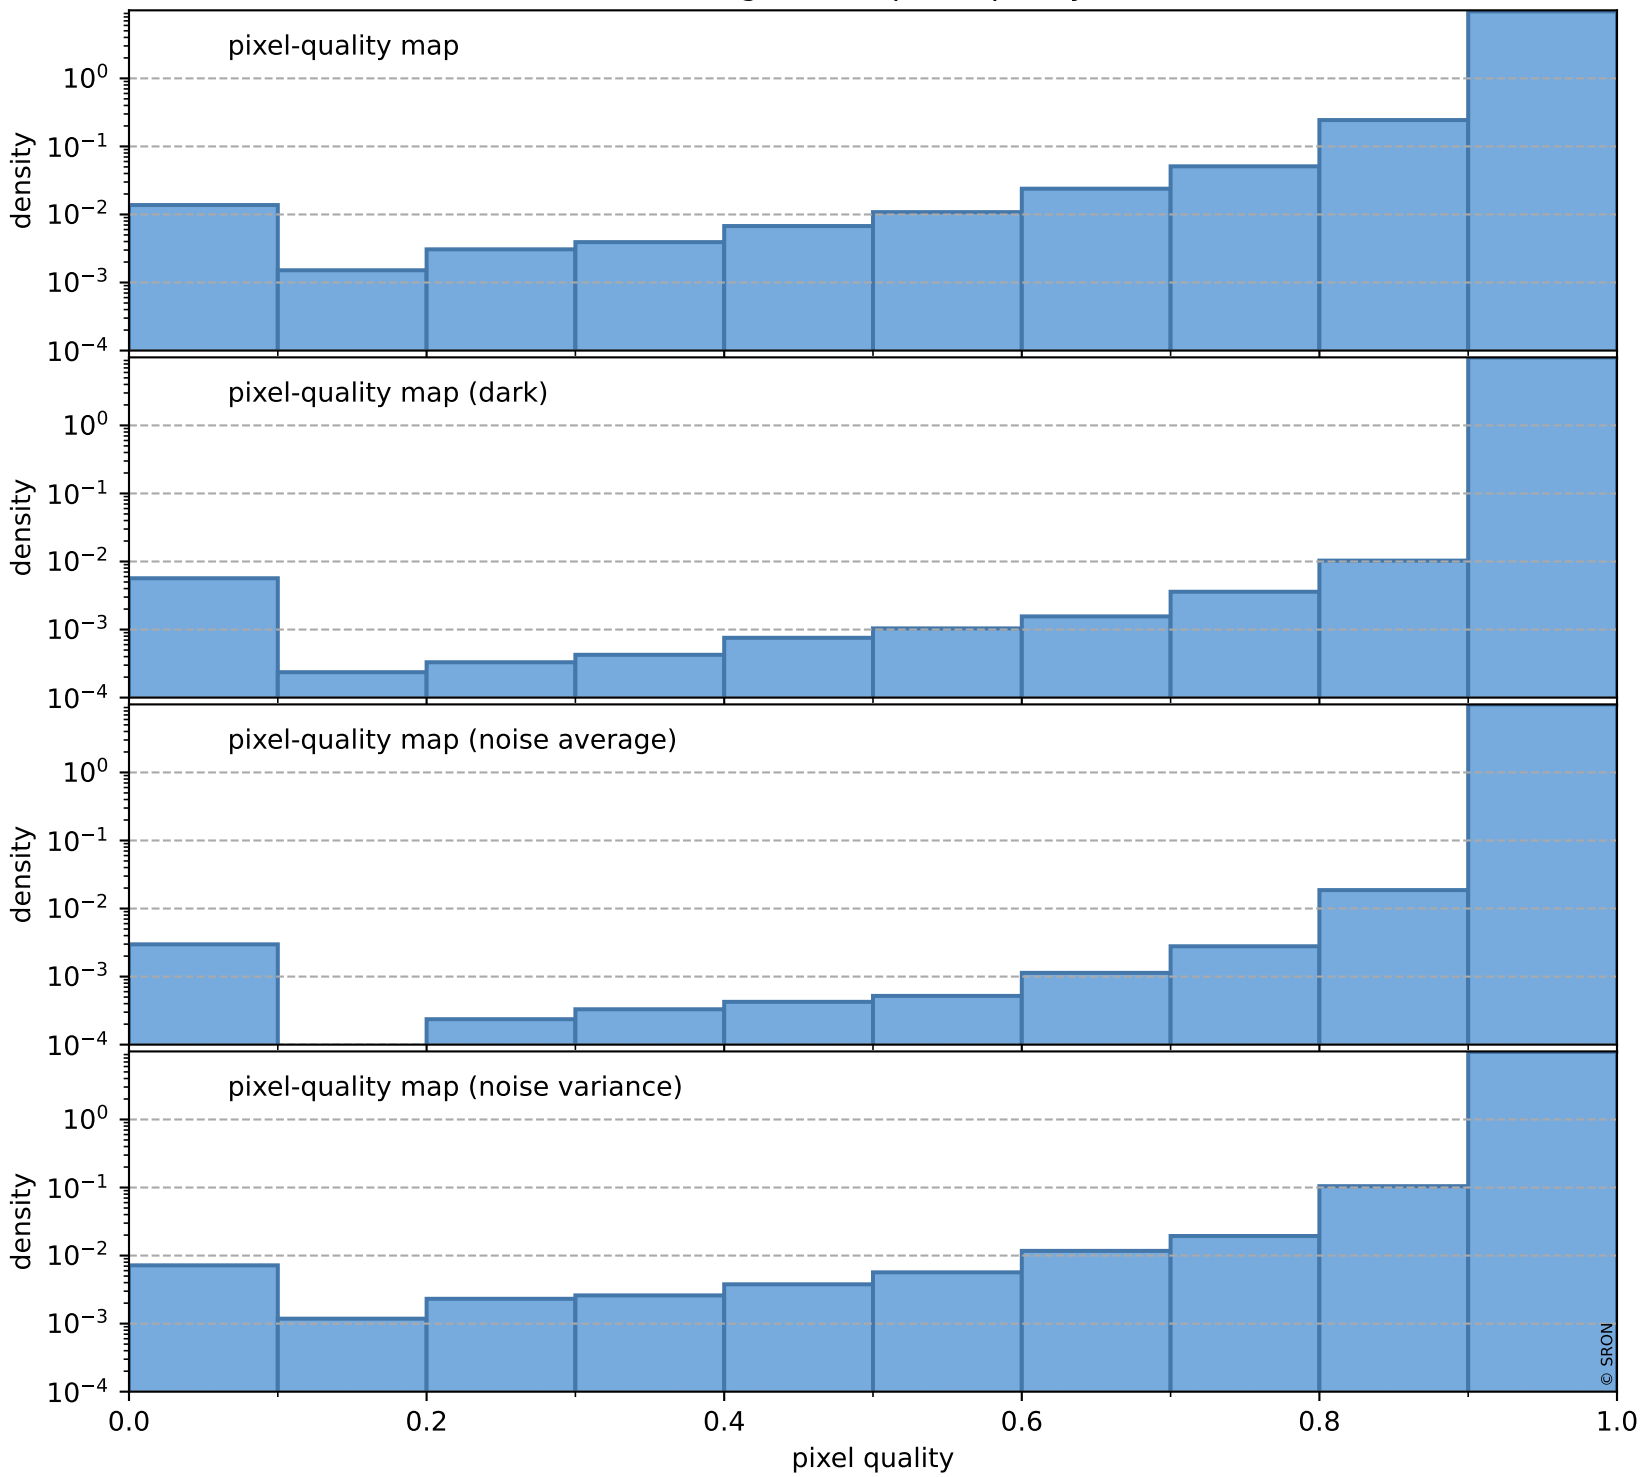

orbits : 20 in [24742, 24787]
coverage : 2022-07-23 / 2022-07-26
bad (quality < 0.8) : 157
worst (quality < 0.1) : 40
created : 2023-08-22T12:13:10

Tropomi SWIR pixel quality (beta nominal)

orbits : 20 in [24742, 24787]
coverage : 2022-07-23 / 2022-07-26
bad (quality < 0.8) : 1116
worst (quality < 0.1) : 129
created : 2023-08-22T12:13:10

Tropomi SWIR pixel quality (beta nominal)

orbits : 20 in [24742, 24787]
coverage : 2022-07-23 / 2022-07-26
to good : 868
good to bad : 918
to worst : 104
created : 2023-08-22T12:13:10

total quality compared with SWIR pixel-quality CKD

Tropomi SWIR pixel quality (beta nominal)

orbits : 20 in [24742, 24787]
coverage : 2022-07-23 / 2022-07-26
created : 2023-08-22T12:13:11

Histograms of pixel-quality

Tropomi SWIR pixel quality (beta nominal) ground-tracks of Sentinel-5P