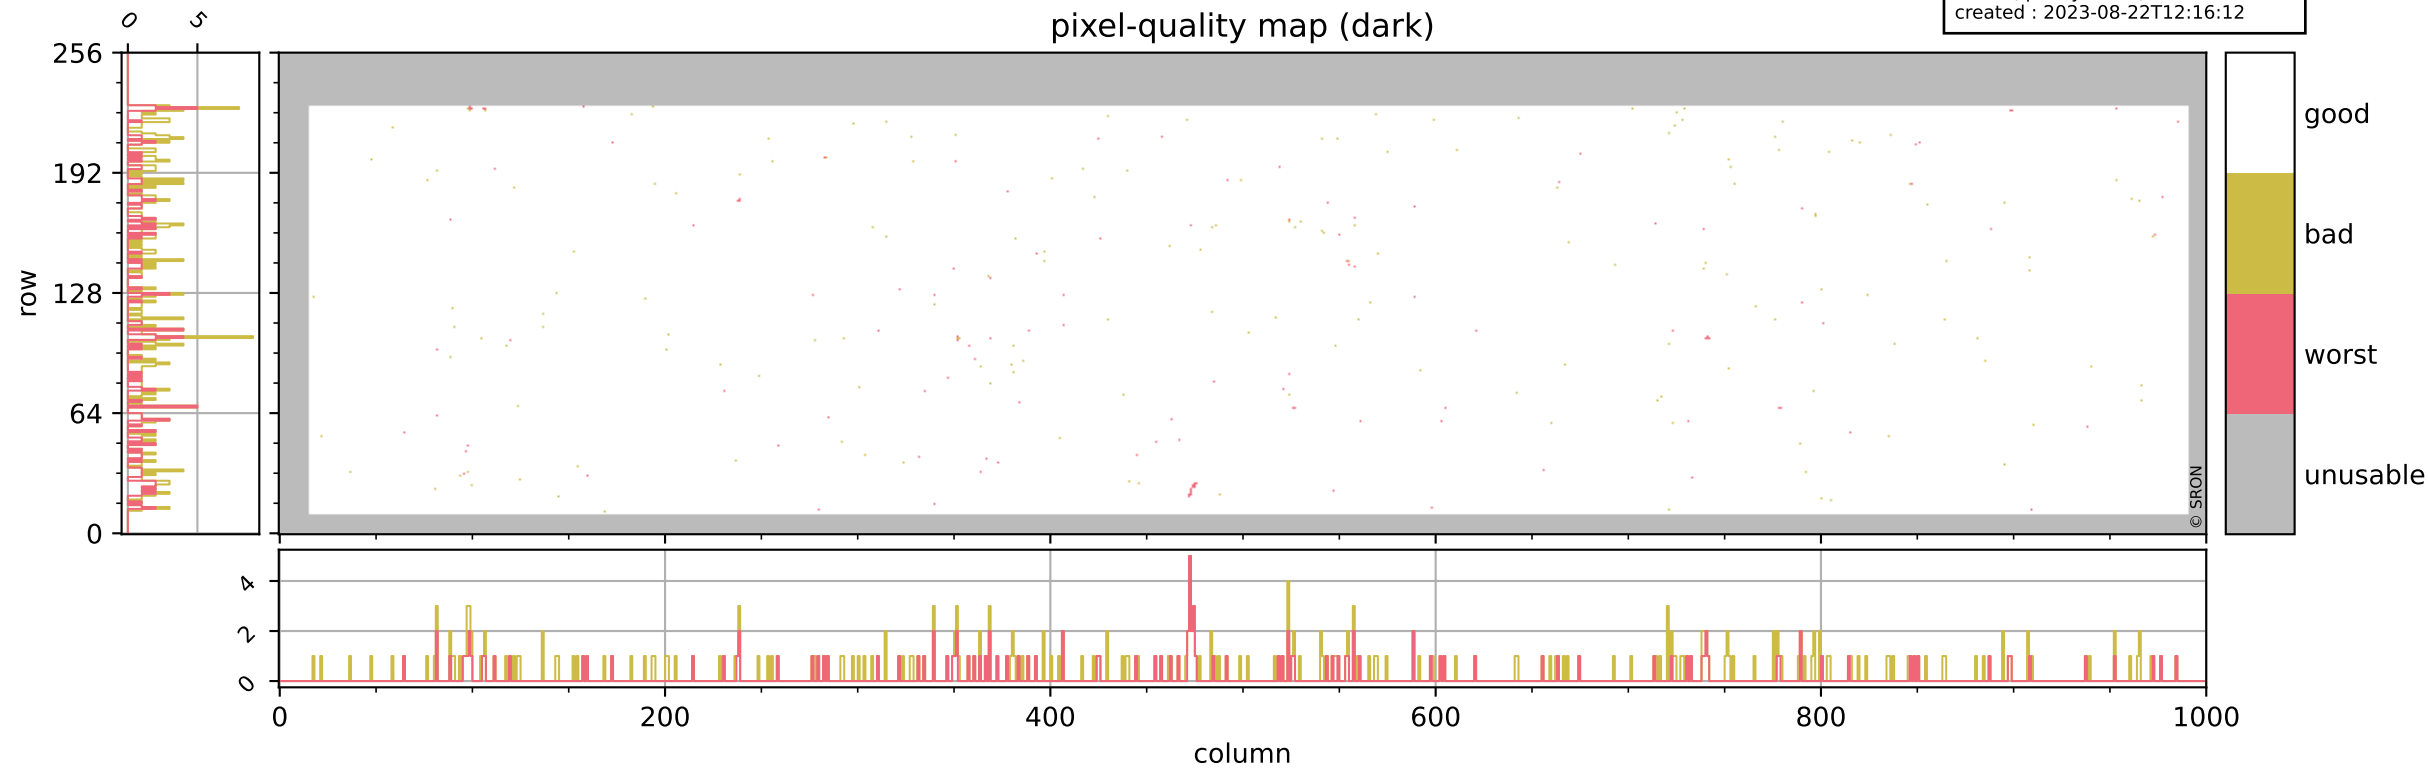

Tropomi SWIR pixel quality (beta nominal)

orbits : 18 in [27667, 27712]
coverage : 2023-02-14 / 2023-02-17
bad (quality < 0.8) : 2497
worst (quality < 0.1) : 307
created : 2023-08-22T12:16:12

pixel-quality map

Tropomi SWIR pixel quality (beta nominal)

orbits : 18 in [27667, 27712]
coverage : 2023-02-14 / 2023-02-17
bad (quality < 0.8) : 294
worst (quality < 0.1) : 123
created : 2023-08-22T12:16:12

Tropomi SWIR pixel quality (beta nominal)

orbits : 18 in [27667, 27712]
coverage : 2023-02-14 / 2023-02-17
bad (quality < 0.8) : 150
worst (quality < 0.1) : 43
created : 2023-08-22T12:16:12

Tropomi SWIR pixel quality (beta nominal)

orbits : 18 in [27667, 27712]
coverage : 2023-02-14 / 2023-02-17
bad (quality < 0.8) : 1186
worst (quality < 0.1) : 127
created : 2023-08-22T12:16:12

Tropomi SWIR pixel quality (beta nominal)

orbits : 18 in [27667, 27712]
coverage : 2023-02-14 / 2023-02-17
to good : 862
good to bad : 961
to worst : 122
created : 2023-08-22T12:16:13

total quality compared with SWIR pixel-quality CKD