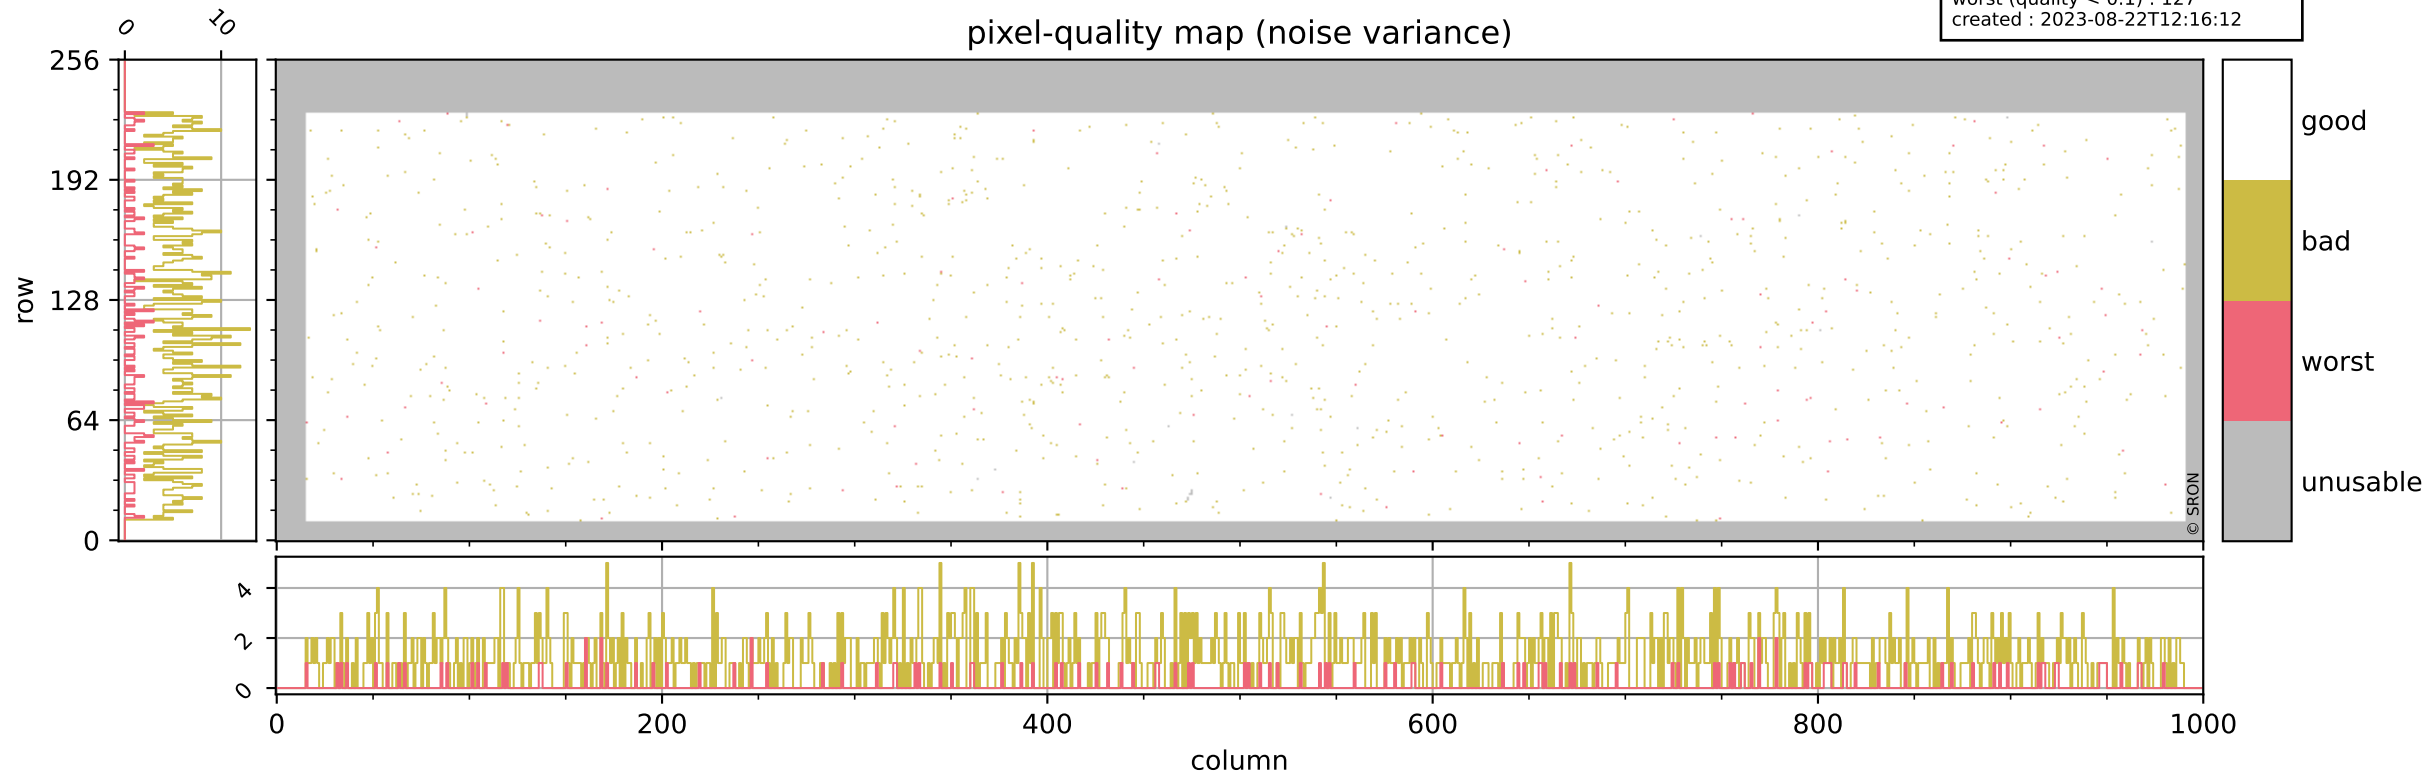

Tropomi SWIR pixel quality (beta nominal)

orbits : 18 in [27667, 27712]
coverage : 2023-02-14 / 2023-02-17
bad (quality < 0.8) : 294
worst (quality < 0.1) : 123
created : 2023-08-22T12:16:12

Tropomi SWIR pixel quality (beta nominal)

orbits : 18 in [27667, 27712]
coverage : 2023-02-14 / 2023-02-17
bad (quality < 0.8) : 150
worst (quality < 0.1) : 43
created : 2023-08-22T12:16:12

Tropomi SWIR pixel quality (beta nominal)

orbits : 18 in [27667, 27712]
coverage : 2023-02-14 / 2023-02-17
bad (quality < 0.8) : 1186
worst (quality < 0.1) : 127
created : 2023-08-22T12:16:12

Tropomi SWIR pixel quality (beta nominal)

orbits : 18 in [27667, 27712]
coverage : 2023-02-14 / 2023-02-17
to good : 862
good to bad : 961
to worst : 122
created : 2023-08-22T12:16:13

total quality compared with SWIR pixel-quality CKD

Tropomi SWIR pixel quality (beta nominal)

orbits : 18 in [27667, 27712]
coverage : 2023-02-14 / 2023-02-17
created : 2023-08-22T12:16:13

Histograms of pixel-quality

Tropomi SWIR pixel quality (beta nominal) ground-tracks of Sentinel-5P