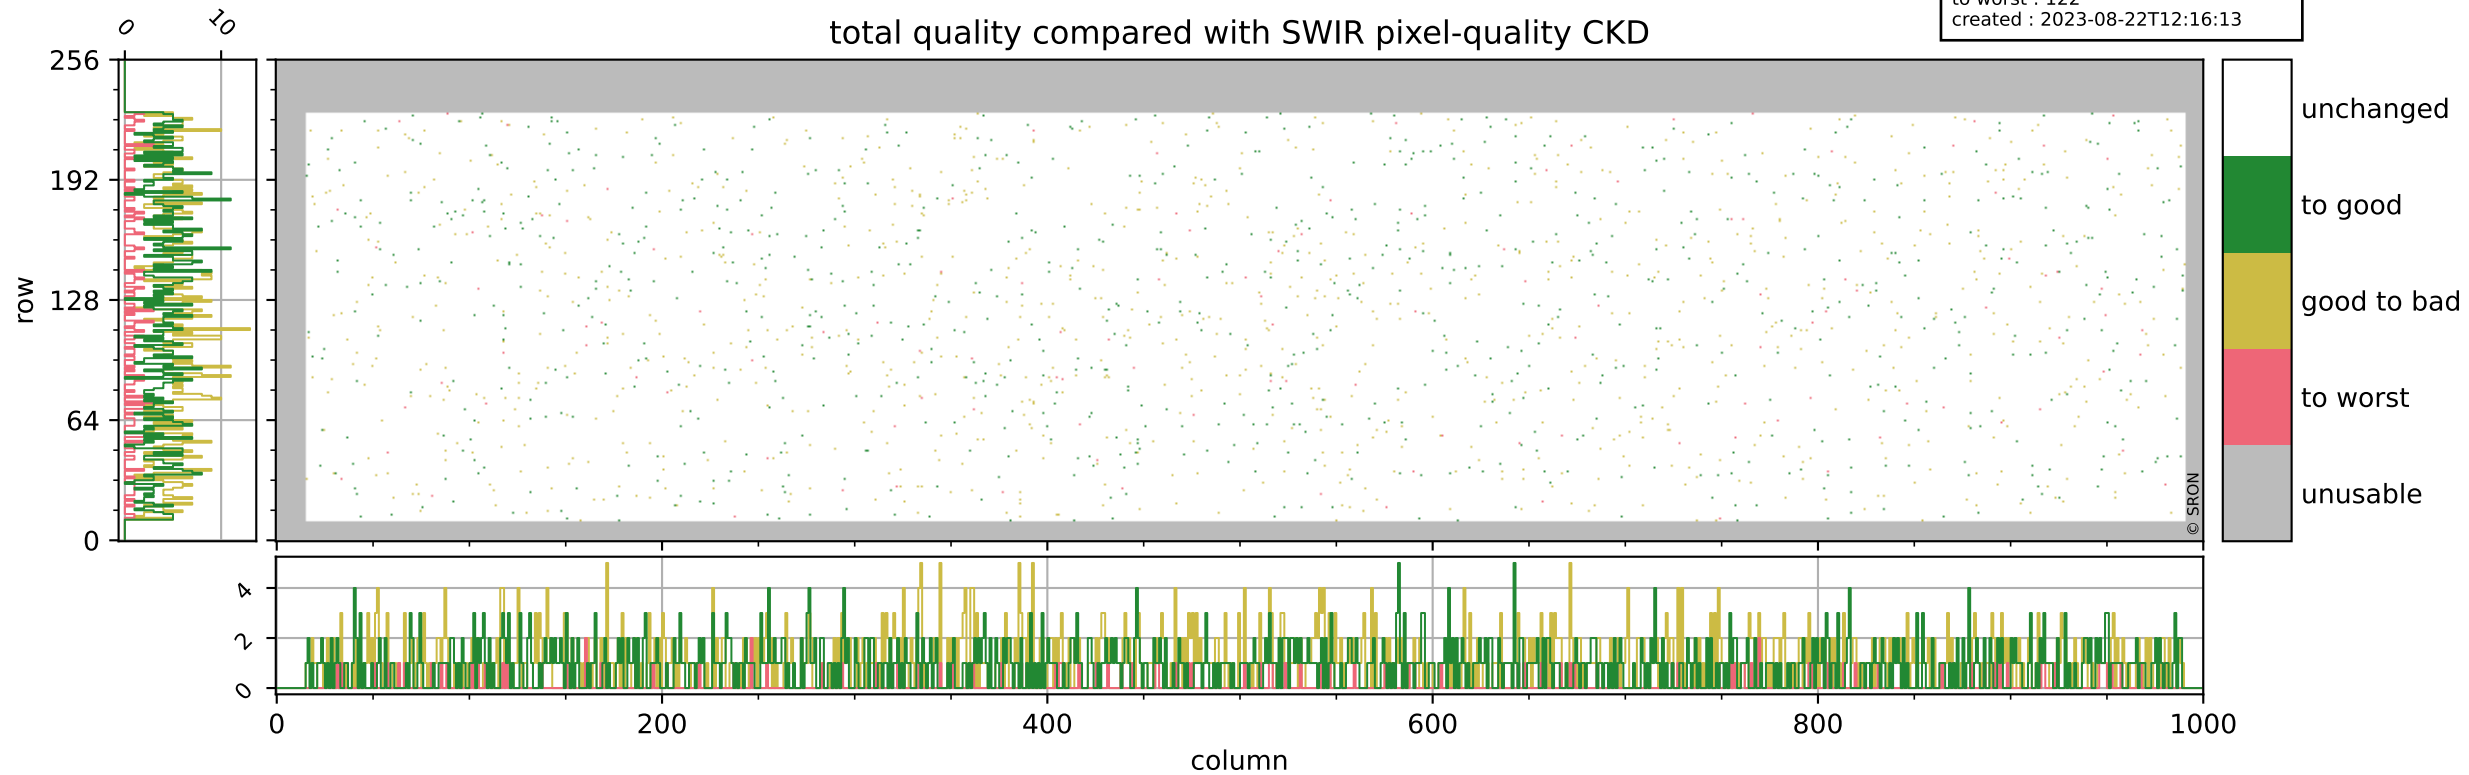

Tropomi SWIR pixel quality (beta nominal)

orbits : 18 in [27667, 27712]
coverage : 2023-02-14 / 2023-02-17
bad (quality < 0.8) : 294
worst (quality < 0.1) : 123
created : 2023-08-22T12:16:12

Tropomi SWIR pixel quality (beta nominal)

orbits : 18 in [27667, 27712]
coverage : 2023-02-14 / 2023-02-17
bad (quality < 0.8) : 150
worst (quality < 0.1) : 43
created : 2023-08-22T12:16:12

Tropomi SWIR pixel quality (beta nominal)

orbits : 18 in [27667, 27712]
coverage : 2023-02-14 / 2023-02-17
bad (quality < 0.8) : 1186
worst (quality < 0.1) : 127
created : 2023-08-22T12:16:12

Tropomi SWIR pixel quality (beta nominal)

orbits : 18 in [27667, 27712]
coverage : 2023-02-14 / 2023-02-17
to good : 862
good to bad : 961
to worst : 122
created : 2023-08-22T12:16:13

total quality compared with SWIR pixel-quality CKD

Tropomi SWIR pixel quality (beta nominal)

orbits : 18 in [27667, 27712]
coverage : 2023-02-14 / 2023-02-17
created : 2023-08-22T12:16:13

Histograms of pixel-quality

Tropomi SWIR pixel quality (beta nominal) ground-tracks of Sentinel-5P