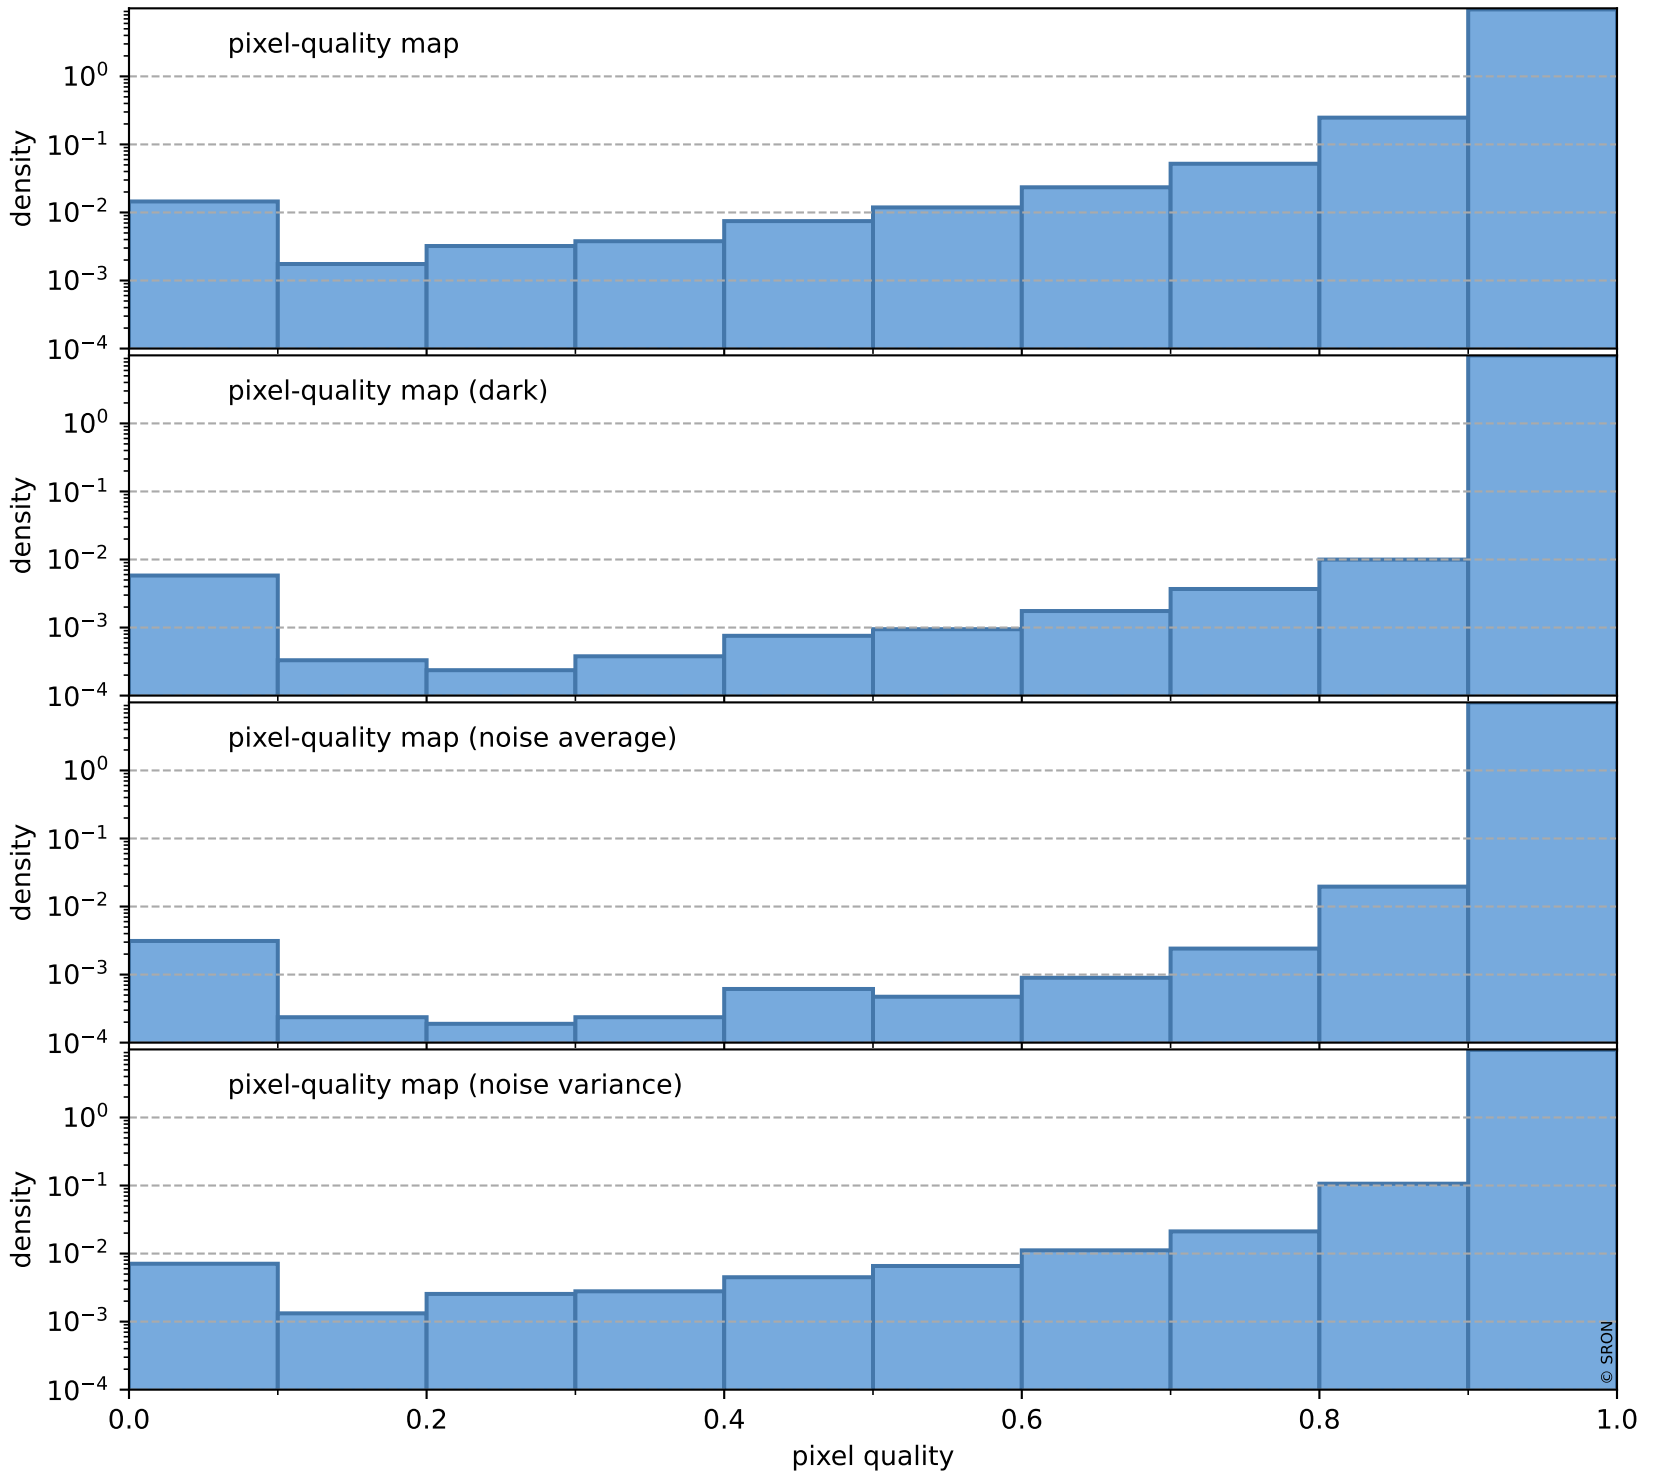

orbits : 18 in [27667, 27712]
coverage : 2023-02-14 / 2023-02-17
bad (quality < 0.8) : 150
worst (quality < 0.1) : 43
created : 2023-08-22T12:16:12

Tropomi SWIR pixel quality (beta nominal)

orbits : 18 in [27667, 27712]
coverage : 2023-02-14 / 2023-02-17
bad (quality < 0.8) : 1186
worst (quality < 0.1) : 127
created : 2023-08-22T12:16:12

Tropomi SWIR pixel quality (beta nominal)

orbits : 18 in [27667, 27712]
coverage : 2023-02-14 / 2023-02-17
to good : 862
good to bad : 961
to worst : 122
created : 2023-08-22T12:16:13

total quality compared with SWIR pixel-quality CKD

Tropomi SWIR pixel quality (beta nominal)

orbits : 18 in [27667, 27712]
coverage : 2023-02-14 / 2023-02-17
created : 2023-08-22T12:16:13

Histograms of pixel-quality

Tropomi SWIR pixel quality (beta nominal) ground-tracks of Sentinel-5P