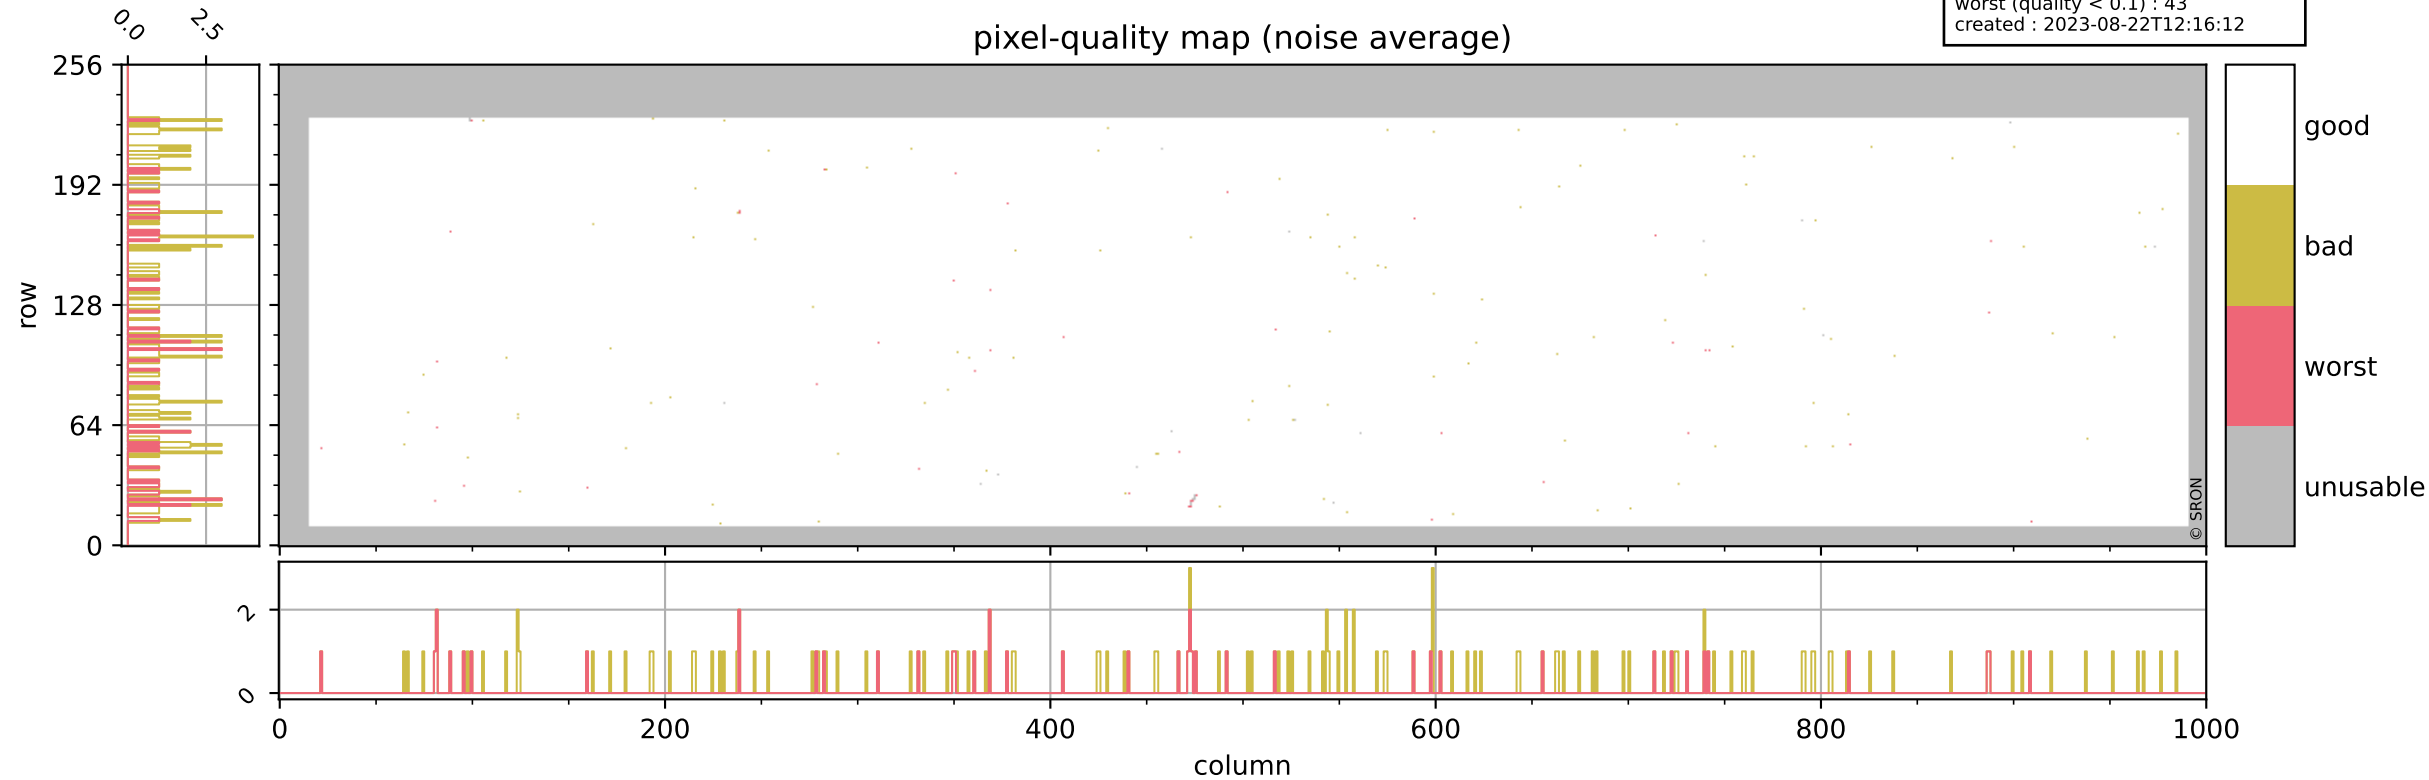

Tropomi SWIR pixel quality (beta nominal)

orbits : 18 in [27667, 27712]
coverage : 2023-02-14 / 2023-02-17
bad (quality < 0.8) : 2497
worst (quality < 0.1) : 307
created : 2023-08-22T12:16:12

pixel-quality map

Tropomi SWIR pixel quality (beta nominal)

orbits : 18 in [27667, 27712]
coverage : 2023-02-14 / 2023-02-17
bad (quality < 0.8) : 294
worst (quality < 0.1) : 123
created : 2023-08-22T12:16:12

Tropomi SWIR pixel quality (beta nominal)

orbits : 18 in [27667, 27712]
coverage : 2023-02-14 / 2023-02-17
bad (quality < 0.8) : 150
worst (quality < 0.1) : 43
created : 2023-08-22T12:16:12

Tropomi SWIR pixel quality (beta nominal)

orbits : 18 in [27667, 27712]
coverage : 2023-02-14 / 2023-02-17
bad (quality < 0.8) : 1186
worst (quality < 0.1) : 127
created : 2023-08-22T12:16:12

Tropomi SWIR pixel quality (beta nominal)

orbits : 18 in [27667, 27712]
coverage : 2023-02-14 / 2023-02-17
created : 2023-08-22T12:16:13

Histograms of pixel-quality

Tropomi SWIR pixel quality (beta nominal) ground-tracks of Sentinel-5P