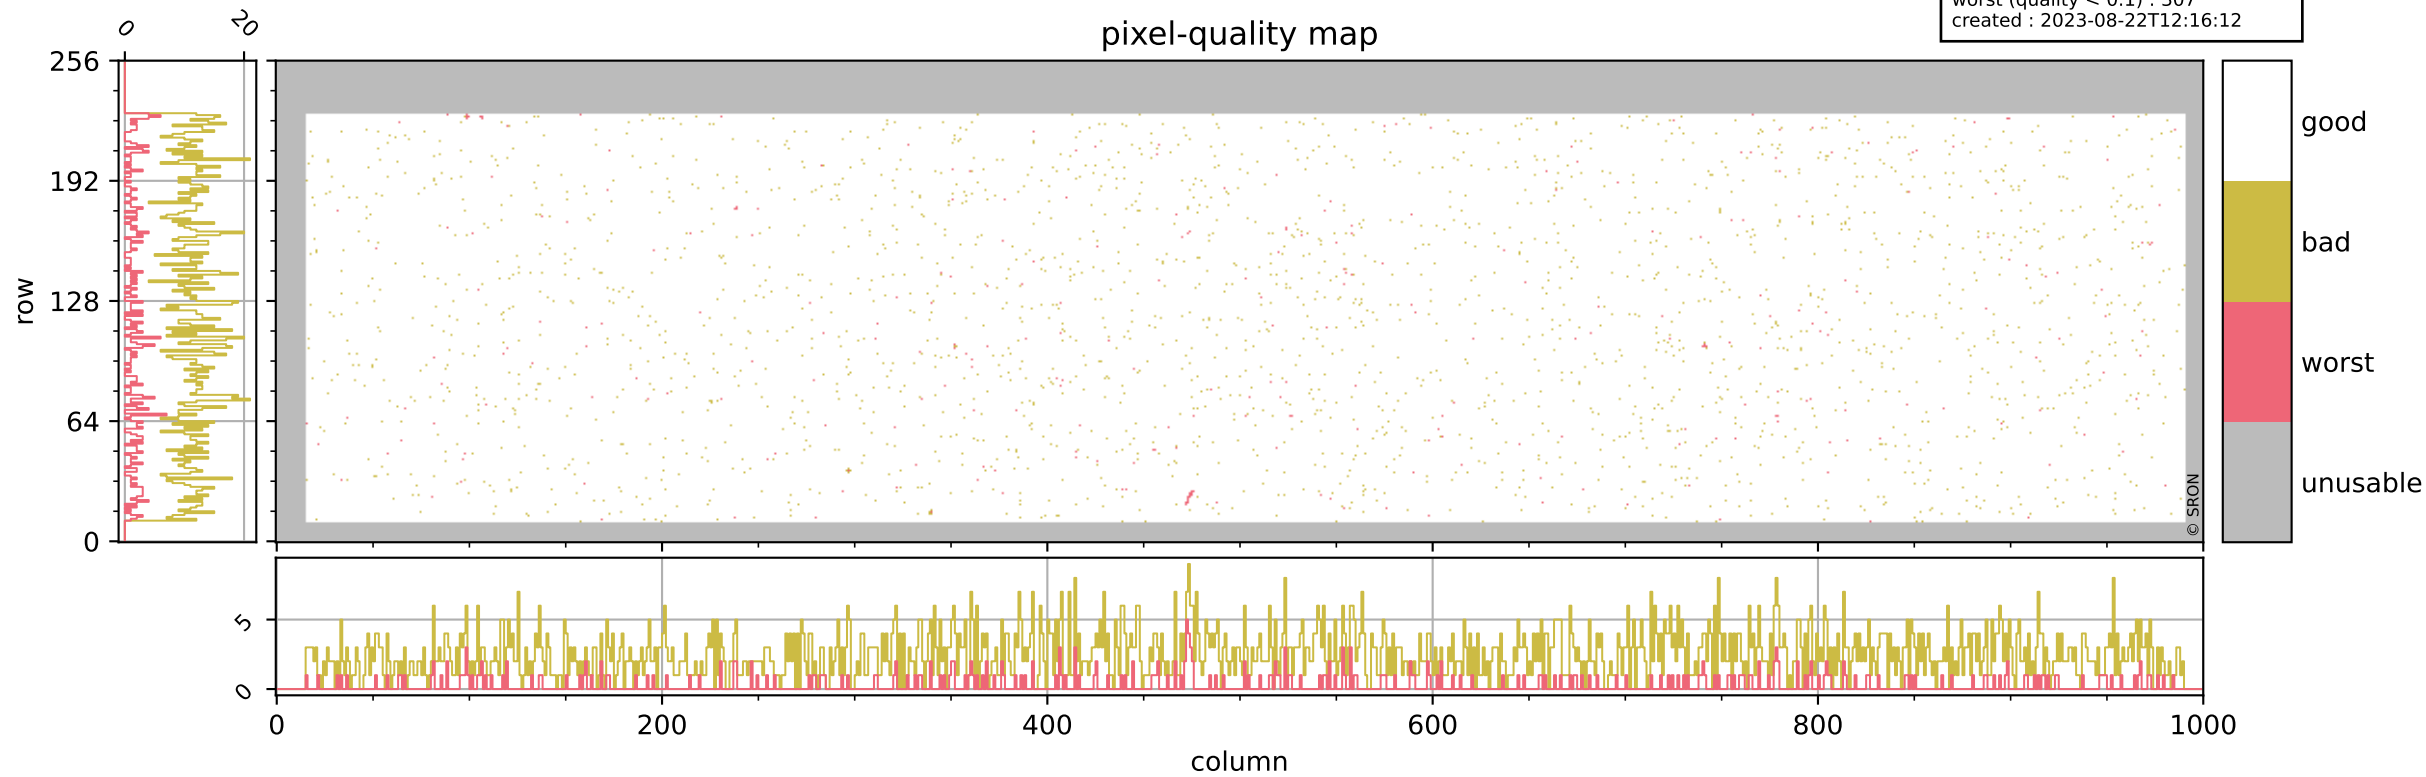

Tropomi SWIR pixel quality (beta nominal)

orbits : 18 in [27667, 27712]
coverage : 2023-02-14 / 2023-02-17
bad (quality < 0.8) : 2497
worst (quality < 0.1) : 307
created : 2023-08-22T12:16:12

pixel-quality map

Tropomi SWIR pixel quality (beta nominal)

orbits : 18 in [27667, 27712]
coverage : 2023-02-14 / 2023-02-17
bad (quality < 0.8) : 294
worst (quality < 0.1) : 123
created : 2023-08-22T12:16:12

Tropomi SWIR pixel quality (beta nominal)

orbits : 18 in [27667, 27712]
coverage : 2023-02-14 / 2023-02-17
bad (quality < 0.8) : 150
worst (quality < 0.1) : 43
created : 2023-08-22T12:16:12

Tropomi SWIR pixel quality (beta nominal)

orbits : 18 in [27667, 27712]
coverage : 2023-02-14 / 2023-02-17
bad (quality < 0.8) : 1186
worst (quality < 0.1) : 127
created : 2023-08-22T12:16:12

Tropomi SWIR pixel quality (beta nominal)

orbits : 18 in [27667, 27712]
coverage : 2023-02-14 / 2023-02-17
to good : 862
good to bad : 961
to worst : 122
created : 2023-08-22T12:16:13

total quality compared with SWIR pixel-quality CKD