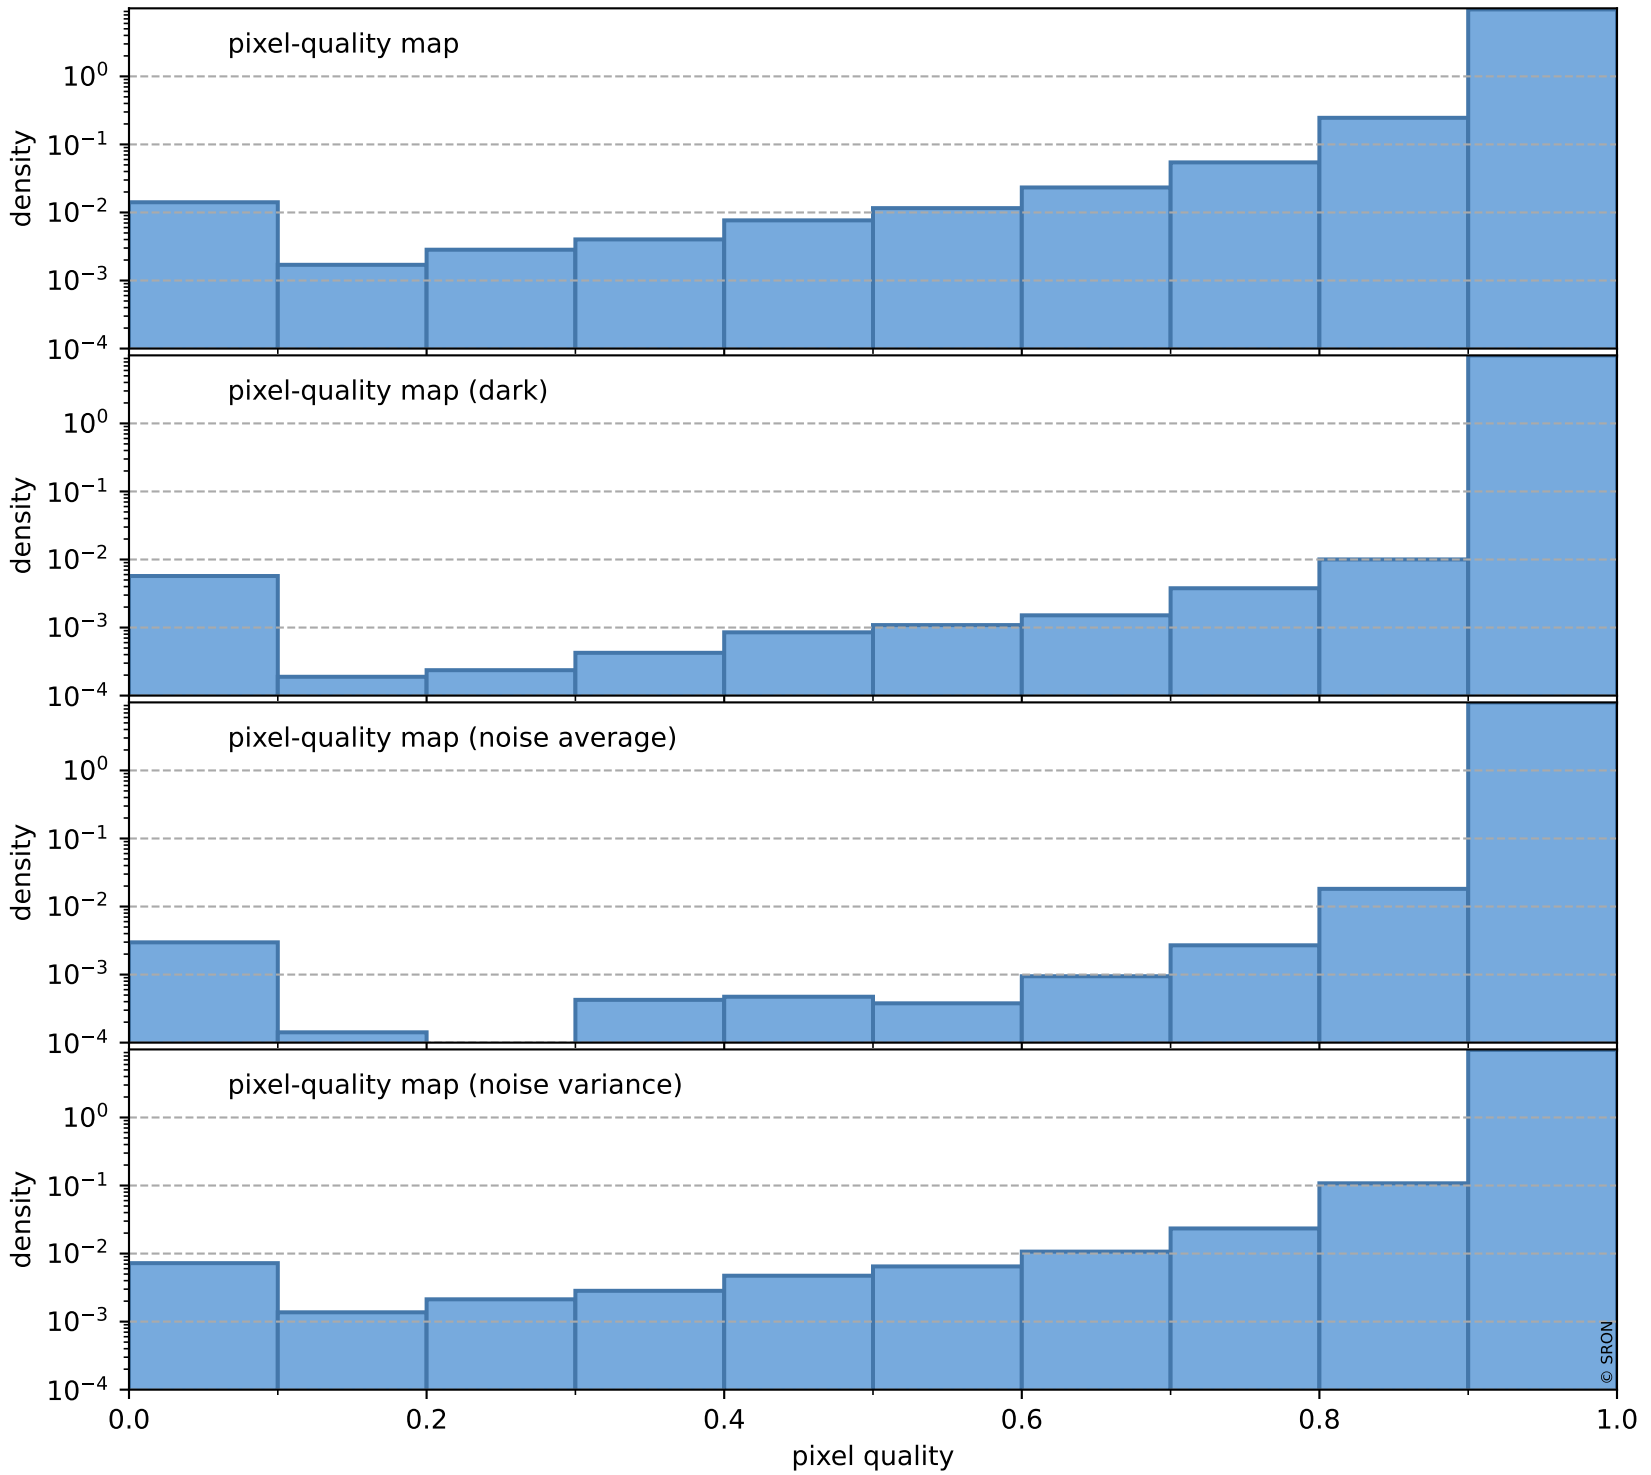

orbits : 18 in [28207, 28252]
coverage : 2023-03-24 / 2023-03-27
bad (quality < 0.8) : 148
worst (quality < 0.1) : 40
created : 2023-08-22T12:16:47

Tropomi SWIR pixel quality (beta nominal)

orbits : 18 in [28207, 28252]
coverage : 2023-03-24 / 2023-03-27
bad (quality < 0.8) : 1222
worst (quality < 0.1) : 130
created : 2023-08-22T12:16:47

Tropomi SWIR pixel quality (beta nominal)

orbits : 18 in [28207, 28252]
coverage : 2023-03-24 / 2023-03-27
to good : 865
good to bad : 1012
to worst : 114
created : 2023-08-22T12:16:47

total quality compared with SWIR pixel-quality CKD

Tropomi SWIR pixel quality (beta nominal)

orbits : 18 in [28207, 28252]
coverage : 2023-03-24 / 2023-03-27
created : 2023-08-22T12:16:47

Histograms of pixel-quality

Tropomi SWIR pixel quality (beta nominal) ground-tracks of Sentinel-5P

orbits : 18 in [28207, 28252]
coverage : 2023-03-24 / 2023-03-27
created : 2023-08-22T12:16:48

Tropomi SWIR pixel quality (beta nominal)

orbits : [1867, 28252]
coverage : 2018-02-20 / 2023-03-27
created : 2023-08-22T12:16:48