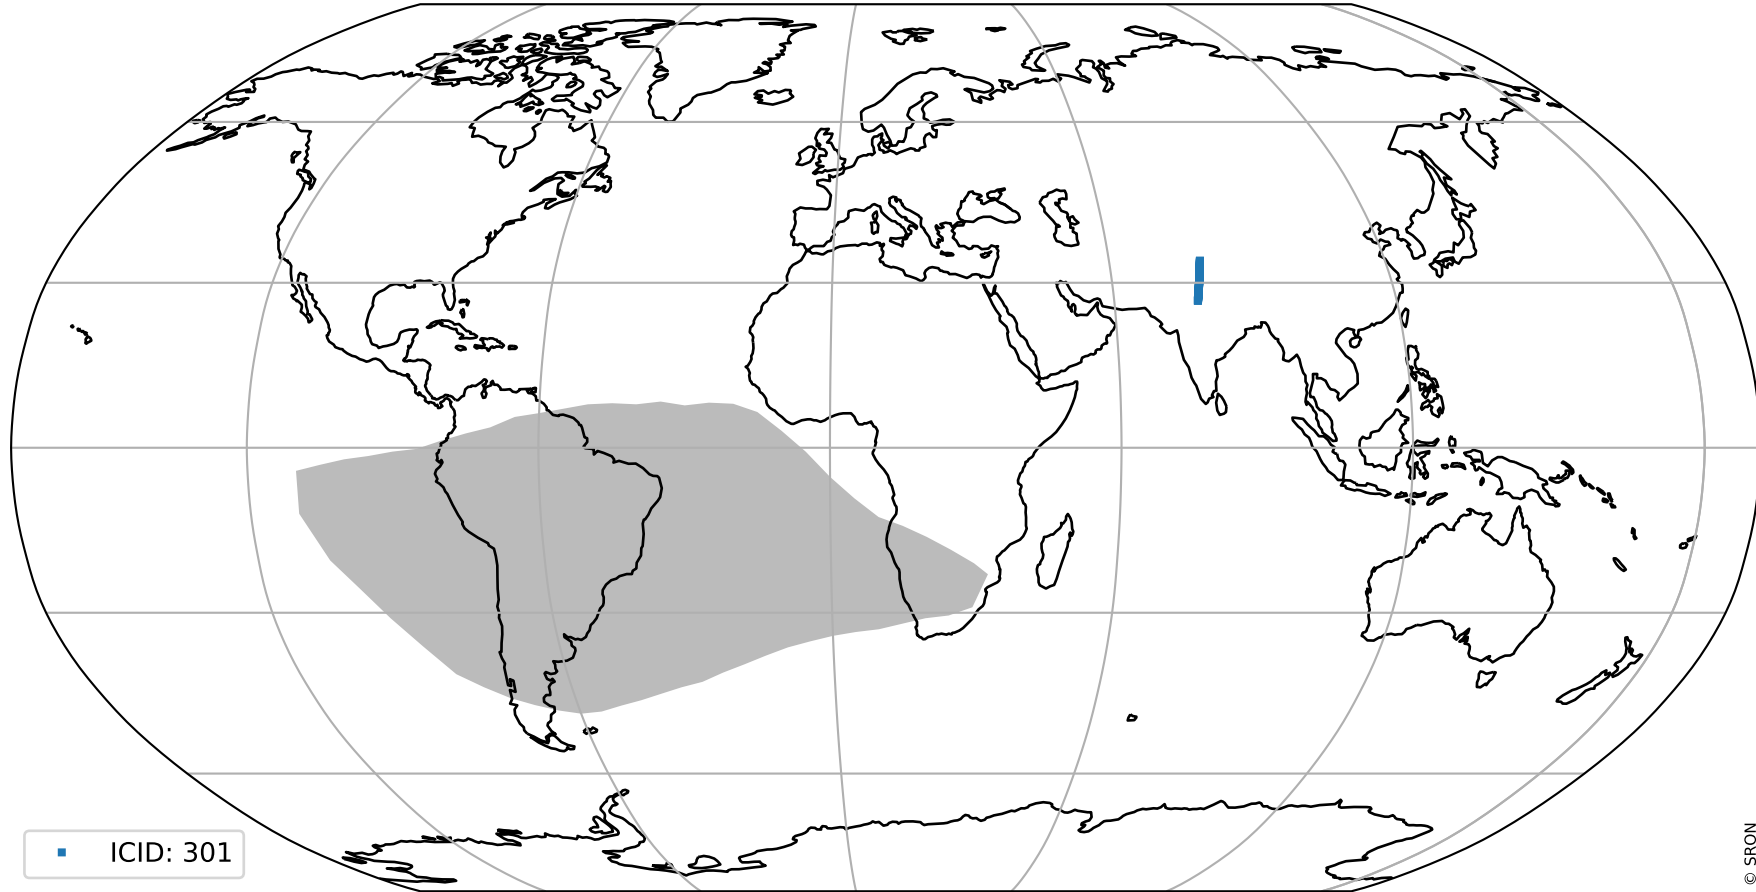

Tropomi SWIR pixel quality (beta nominal)

orbits : 18 in [28207, 28252]
coverage : 2023-03-24 / 2023-03-27
created : 2023-08-22T12:16:47

Histograms of pixel-quality

Tropomi SWIR pixel quality (beta nominal) ground-tracks of Sentinel-5P

orbits : 18 in [28207, 28252]
coverage : 2023-03-24 / 2023-03-27
created : 2023-08-22T12:16:48

Tropomi SWIR pixel quality (beta nominal)

orbits : [1867, 28252]
coverage : 2018-02-20 / 2023-03-27
created : 2023-08-22T12:16:48