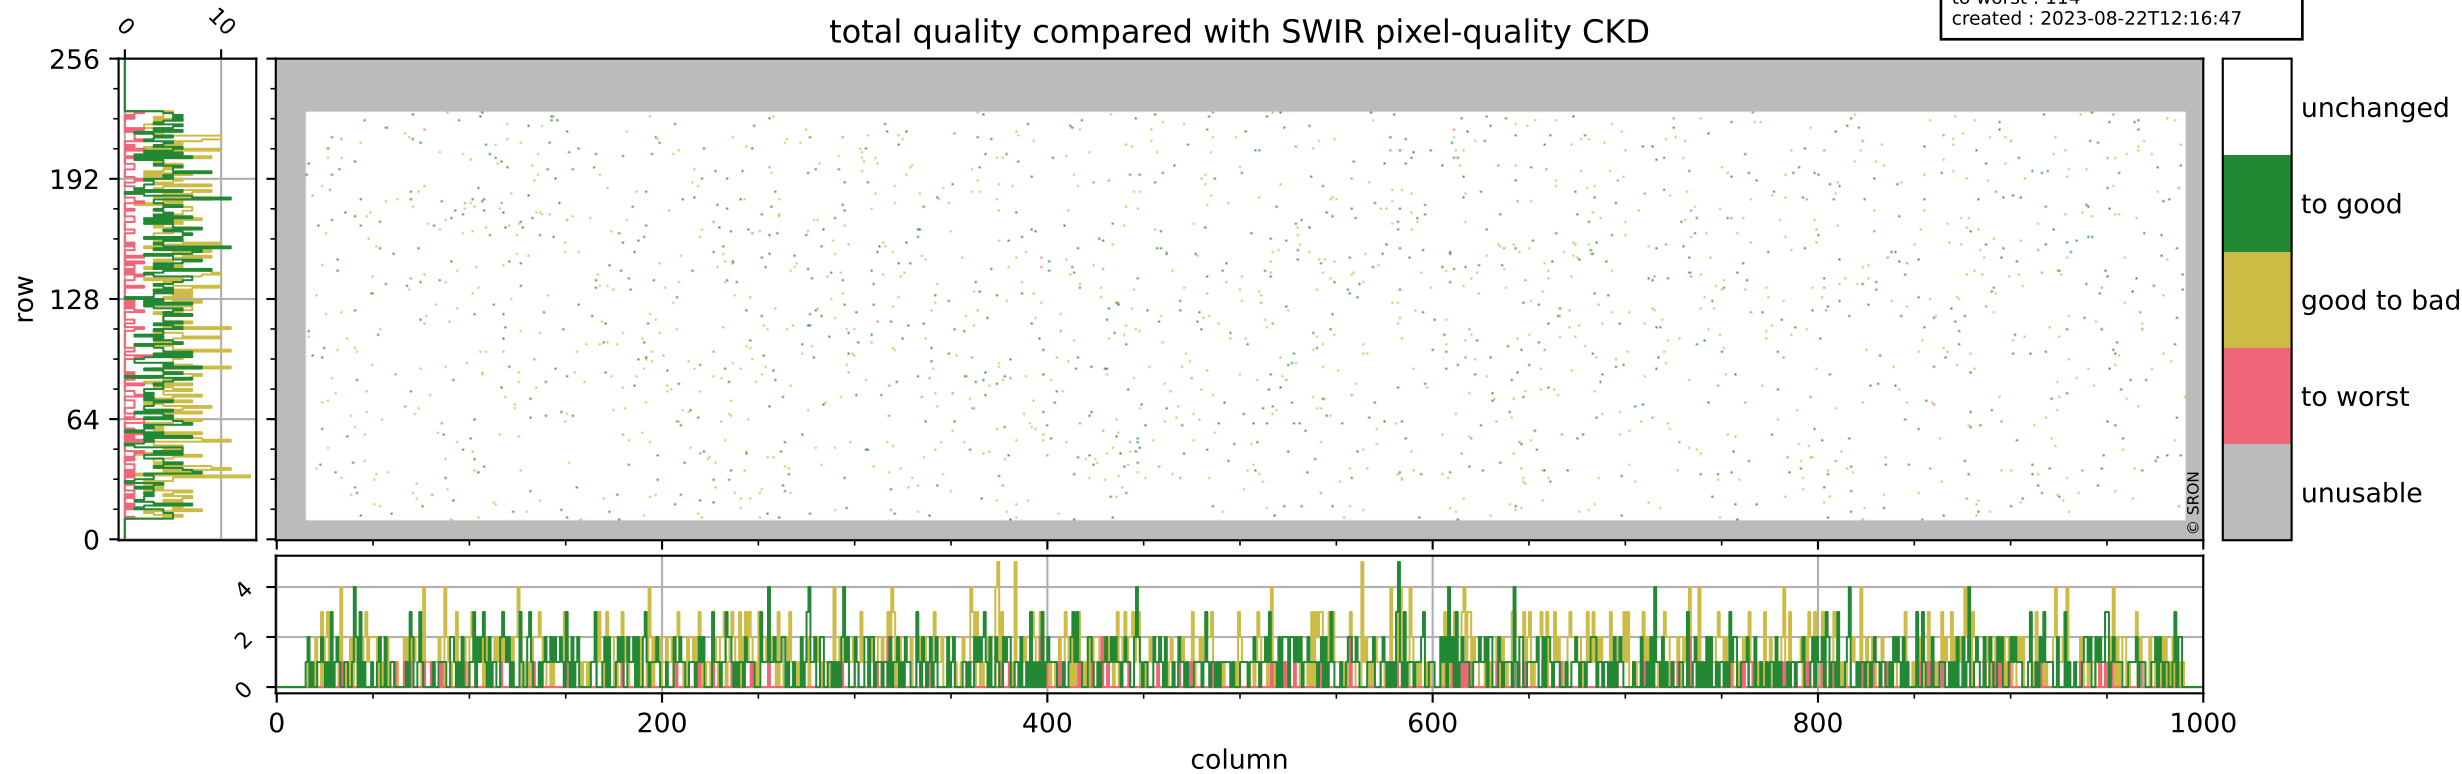

Tropomi SWIR pixel quality (beta nominal)

orbits : 18 in [28207, 28252]
coverage : 2023-03-24 / 2023-03-27
bad (quality < 0.8) : 292
worst (quality < 0.1) : 121
created : 2023-08-22T12:16:46

Tropomi SWIR pixel quality (beta nominal)

orbits : 18 in [28207, 28252]
coverage : 2023-03-24 / 2023-03-27
bad (quality < 0.8) : 148
worst (quality < 0.1) : 40
created : 2023-08-22T12:16:47

Tropomi SWIR pixel quality (beta nominal)

orbits : 18 in [28207, 28252]
coverage : 2023-03-24 / 2023-03-27
bad (quality < 0.8) : 1222
worst (quality < 0.1) : 130
created : 2023-08-22T12:16:47

Tropomi SWIR pixel quality (beta nominal)

orbits : 18 in [28207, 28252]
coverage : 2023-03-24 / 2023-03-27
to good : 865
good to bad : 1012
to worst : 114
created : 2023-08-22T12:16:47

total quality compared with SWIR pixel-quality CKD

Tropomi SWIR pixel quality (beta nominal)

orbits : 18 in [28207, 28252]
coverage : 2023-03-24 / 2023-03-27
created : 2023-08-22T12:16:47

Histograms of pixel-quality

Tropomi SWIR pixel quality (beta nominal) ground-tracks of Sentinel-5P