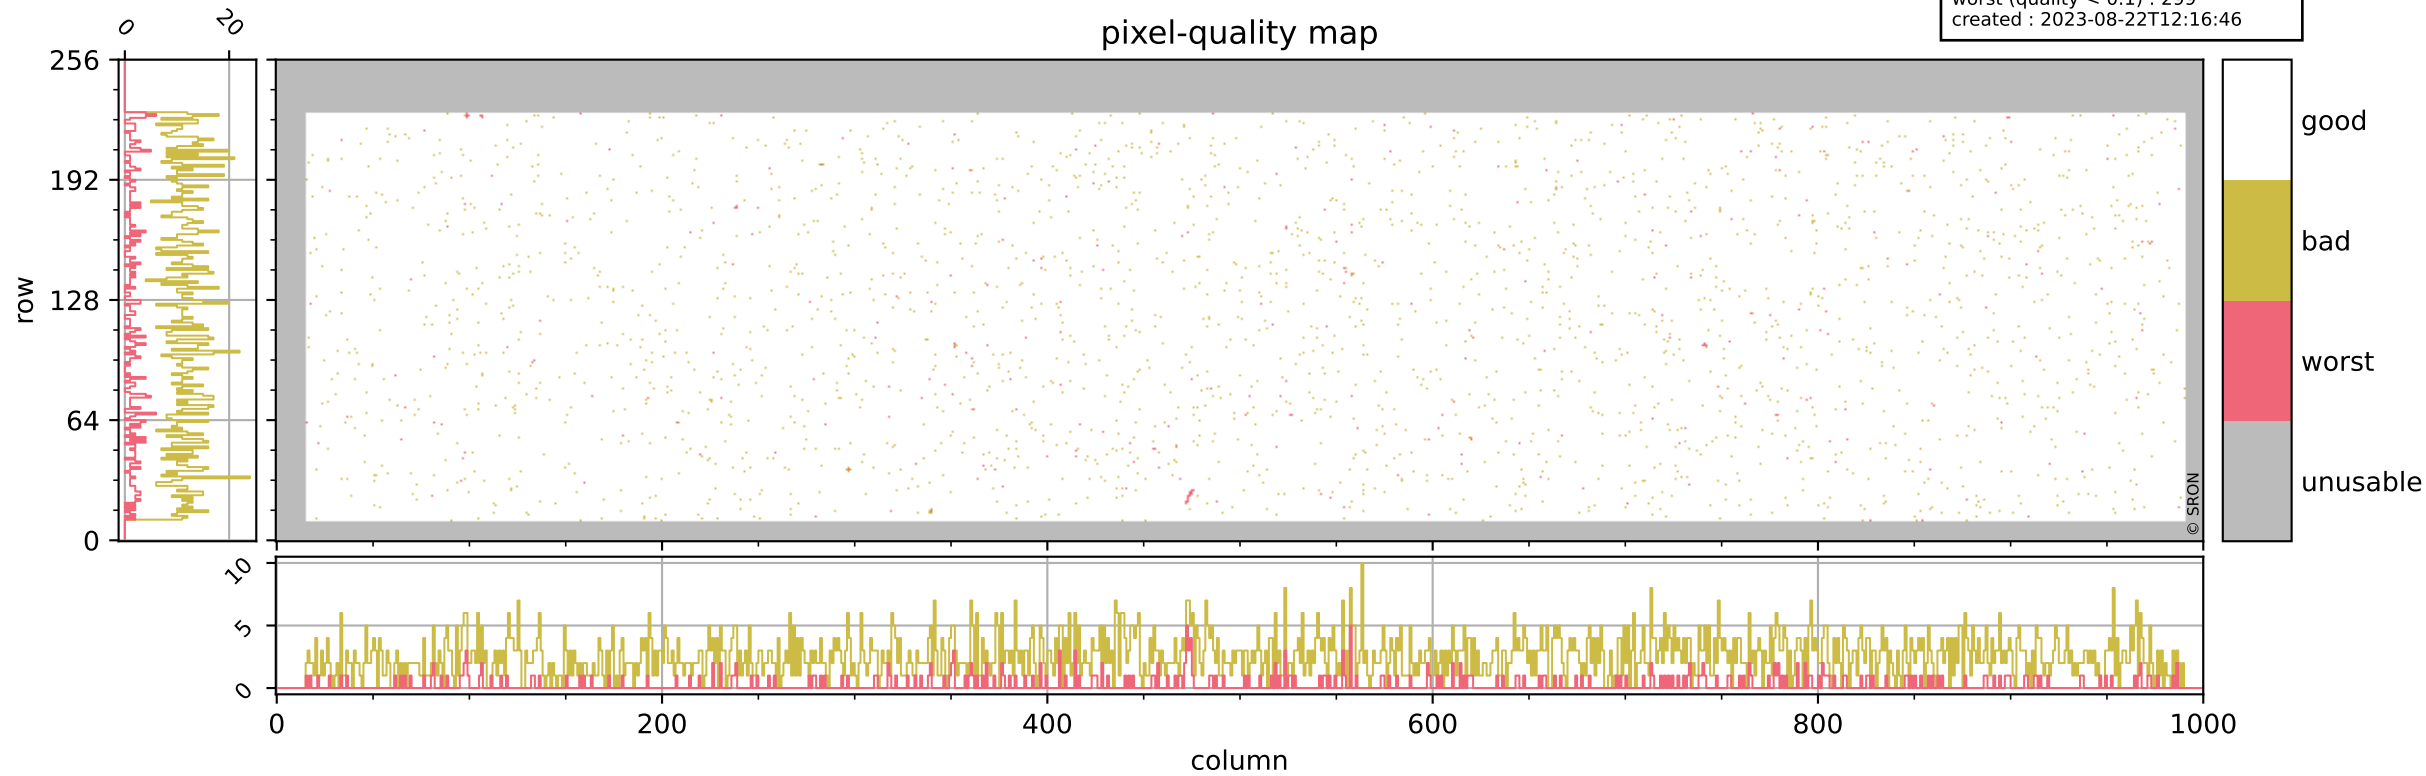

Tropomi SWIR pixel quality (beta nominal)

orbits : 18 in [28207, 28252]
coverage : 2023-03-24 / 2023-03-27
bad (quality < 0.8) : 2532
worst (quality < 0.1) : 299
created : 2023-08-22T12:16:46

pixel-quality map

Tropomi SWIR pixel quality (beta nominal)

orbits : 18 in [28207, 28252]
coverage : 2023-03-24 / 2023-03-27
bad (quality < 0.8) : 292
worst (quality < 0.1) : 121
created : 2023-08-22T12:16:46

Tropomi SWIR pixel quality (beta nominal)

orbits : 18 in [28207, 28252]
coverage : 2023-03-24 / 2023-03-27
bad (quality < 0.8) : 148
worst (quality < 0.1) : 40
created : 2023-08-22T12:16:47

Tropomi SWIR pixel quality (beta nominal)

orbits : 18 in [28207, 28252]
coverage : 2023-03-24 / 2023-03-27
bad (quality < 0.8) : 1222
worst (quality < 0.1) : 130
created : 2023-08-22T12:16:47

Tropomi SWIR pixel quality (beta nominal)

orbits : 18 in [28207, 28252]
coverage : 2023-03-24 / 2023-03-27
to good : 865
good to bad : 1012
to worst : 114
created : 2023-08-22T12:16:47

total quality compared with SWIR pixel-quality CKD