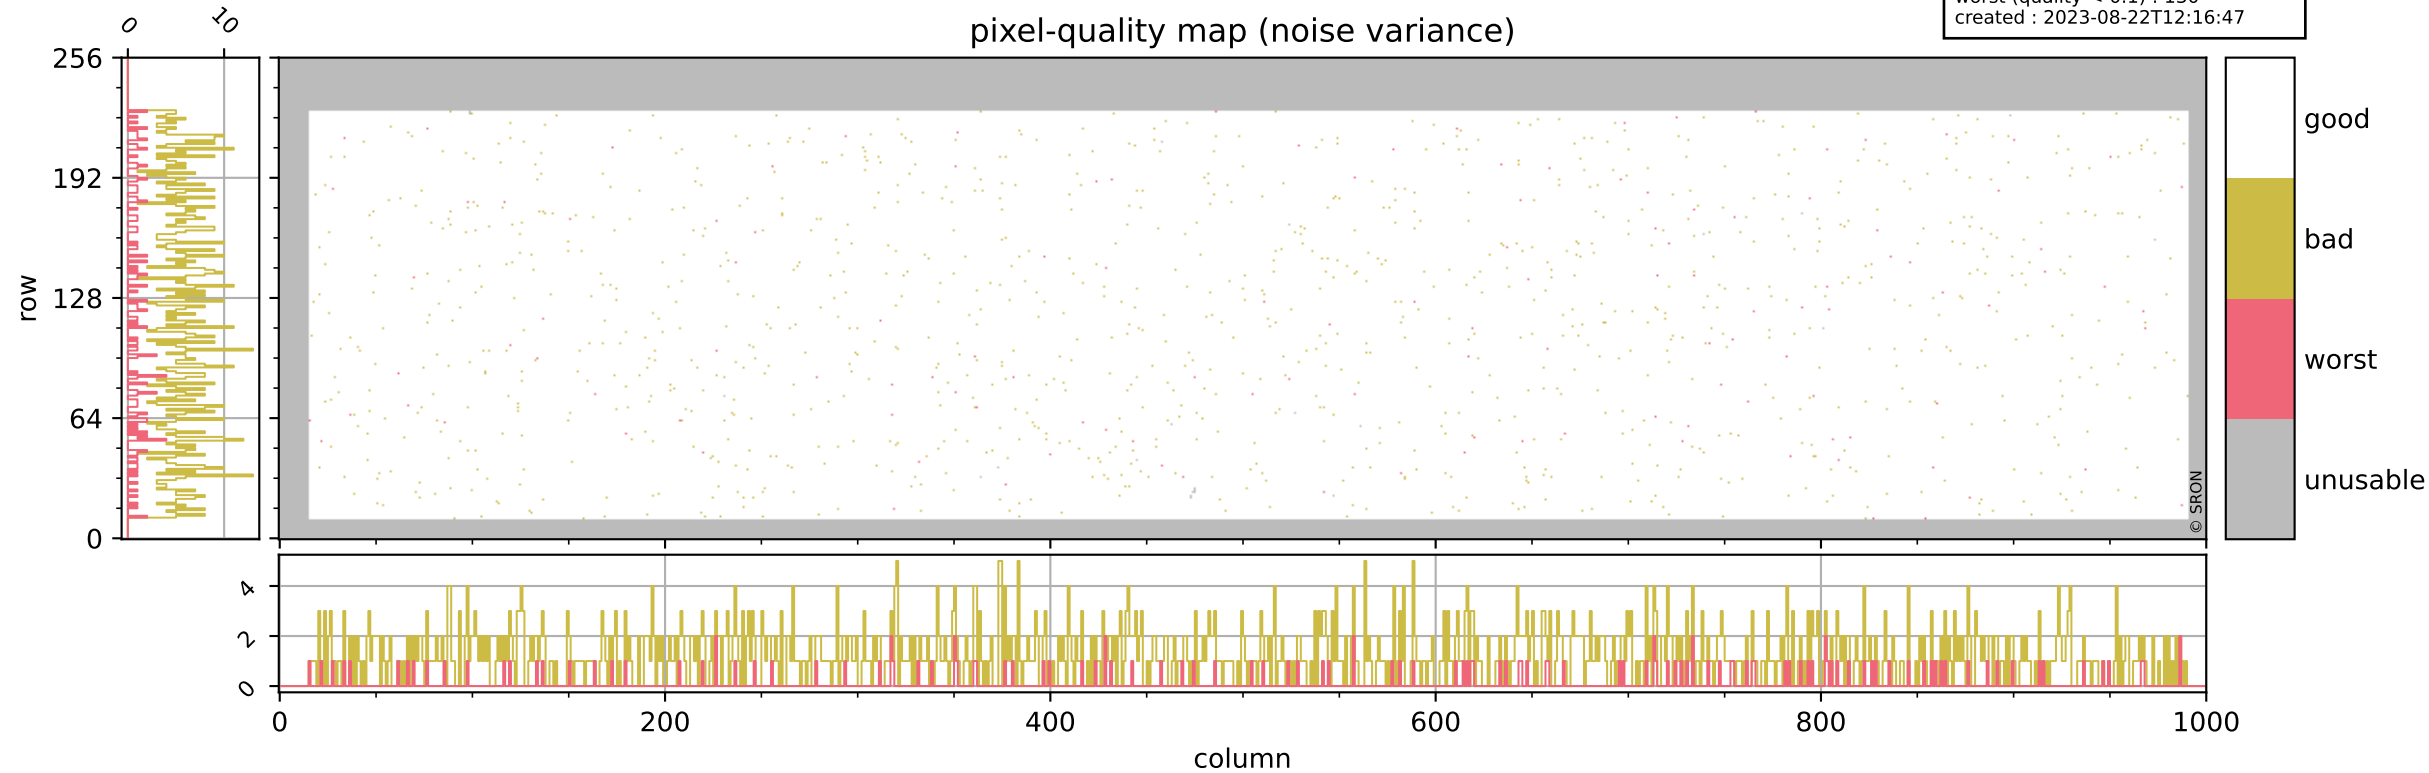

Tropomi SWIR pixel quality (beta nominal)

orbits : 18 in [28207, 28252]
coverage : 2023-03-24 / 2023-03-27
bad (quality < 0.8) : 292
worst (quality < 0.1) : 121
created : 2023-08-22T12:16:46

Tropomi SWIR pixel quality (beta nominal)

orbits : 18 in [28207, 28252]
coverage : 2023-03-24 / 2023-03-27
bad (quality < 0.8) : 148
worst (quality < 0.1) : 40
created : 2023-08-22T12:16:47

Tropomi SWIR pixel quality (beta nominal)

orbits : 18 in [28207, 28252]
coverage : 2023-03-24 / 2023-03-27
bad (quality < 0.8) : 1222
worst (quality < 0.1) : 130
created : 2023-08-22T12:16:47

Tropomi SWIR pixel quality (beta nominal)

orbits : 18 in [28207, 28252]
coverage : 2023-03-24 / 2023-03-27
to good : 865
good to bad : 1012
to worst : 114
created : 2023-08-22T12:16:47

total quality compared with SWIR pixel-quality CKD

Tropomi SWIR pixel quality (beta nominal)

orbits : 18 in [28207, 28252]
coverage : 2023-03-24 / 2023-03-27
created : 2023-08-22T12:16:47

Histograms of pixel-quality

Tropomi SWIR pixel quality (beta nominal) ground-tracks of Sentinel-5P