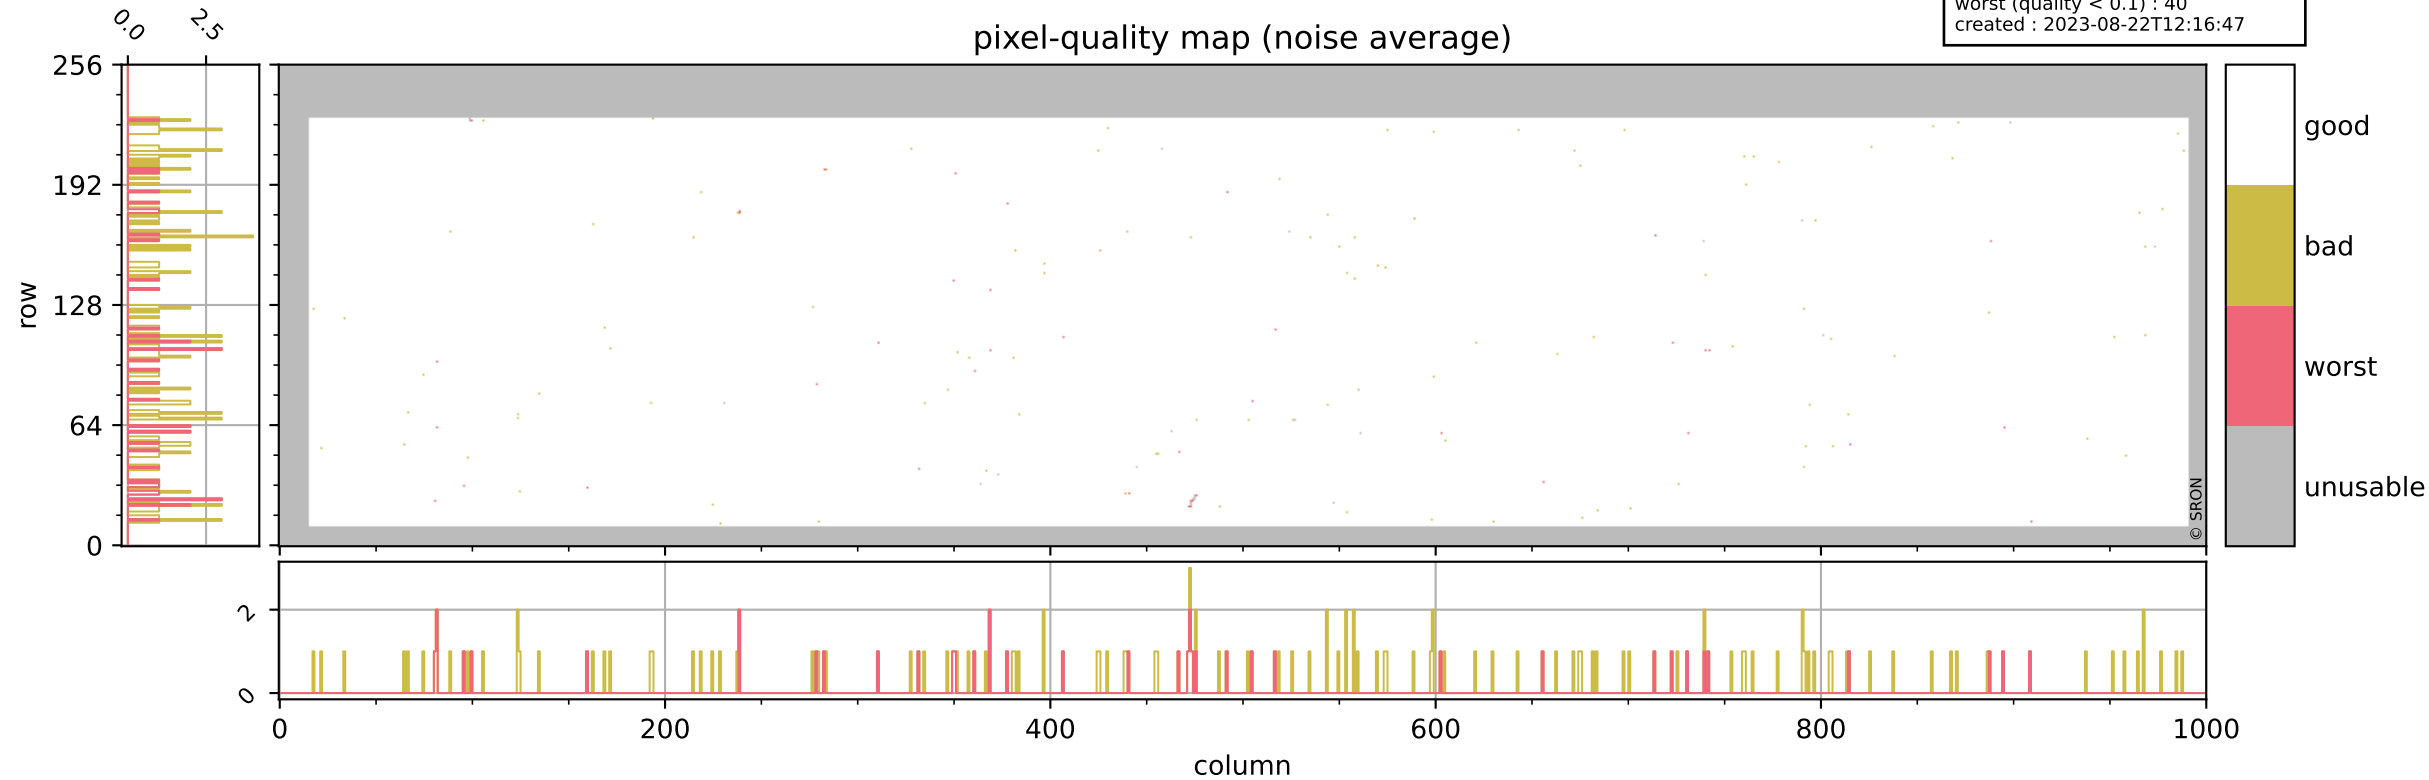

Tropomi SWIR pixel quality (beta nominal)

orbits : 18 in [28207, 28252]
coverage : 2023-03-24 / 2023-03-27
bad (quality < 0.8) : 2532
worst (quality < 0.1) : 299
created : 2023-08-22T12:16:46

pixel-quality map

Tropomi SWIR pixel quality (beta nominal)

orbits : 18 in [28207, 28252]
coverage : 2023-03-24 / 2023-03-27
bad (quality < 0.8) : 292
worst (quality < 0.1) : 121
created : 2023-08-22T12:16:46

Tropomi SWIR pixel quality (beta nominal)

orbits : 18 in [28207, 28252]
coverage : 2023-03-24 / 2023-03-27
bad (quality < 0.8) : 148
worst (quality < 0.1) : 40
created : 2023-08-22T12:16:47

Tropomi SWIR pixel quality (beta nominal)

orbits : 18 in [28207, 28252]
coverage : 2023-03-24 / 2023-03-27
bad (quality < 0.8) : 1222
worst (quality < 0.1) : 130
created : 2023-08-22T12:16:47

Tropomi SWIR pixel quality (beta nominal)

orbits : 18 in [28207, 28252]
coverage : 2023-03-24 / 2023-03-27
to good : 865
good to bad : 1012
to worst : 114
created : 2023-08-22T12:16:47

total quality compared with SWIR pixel-quality CKD