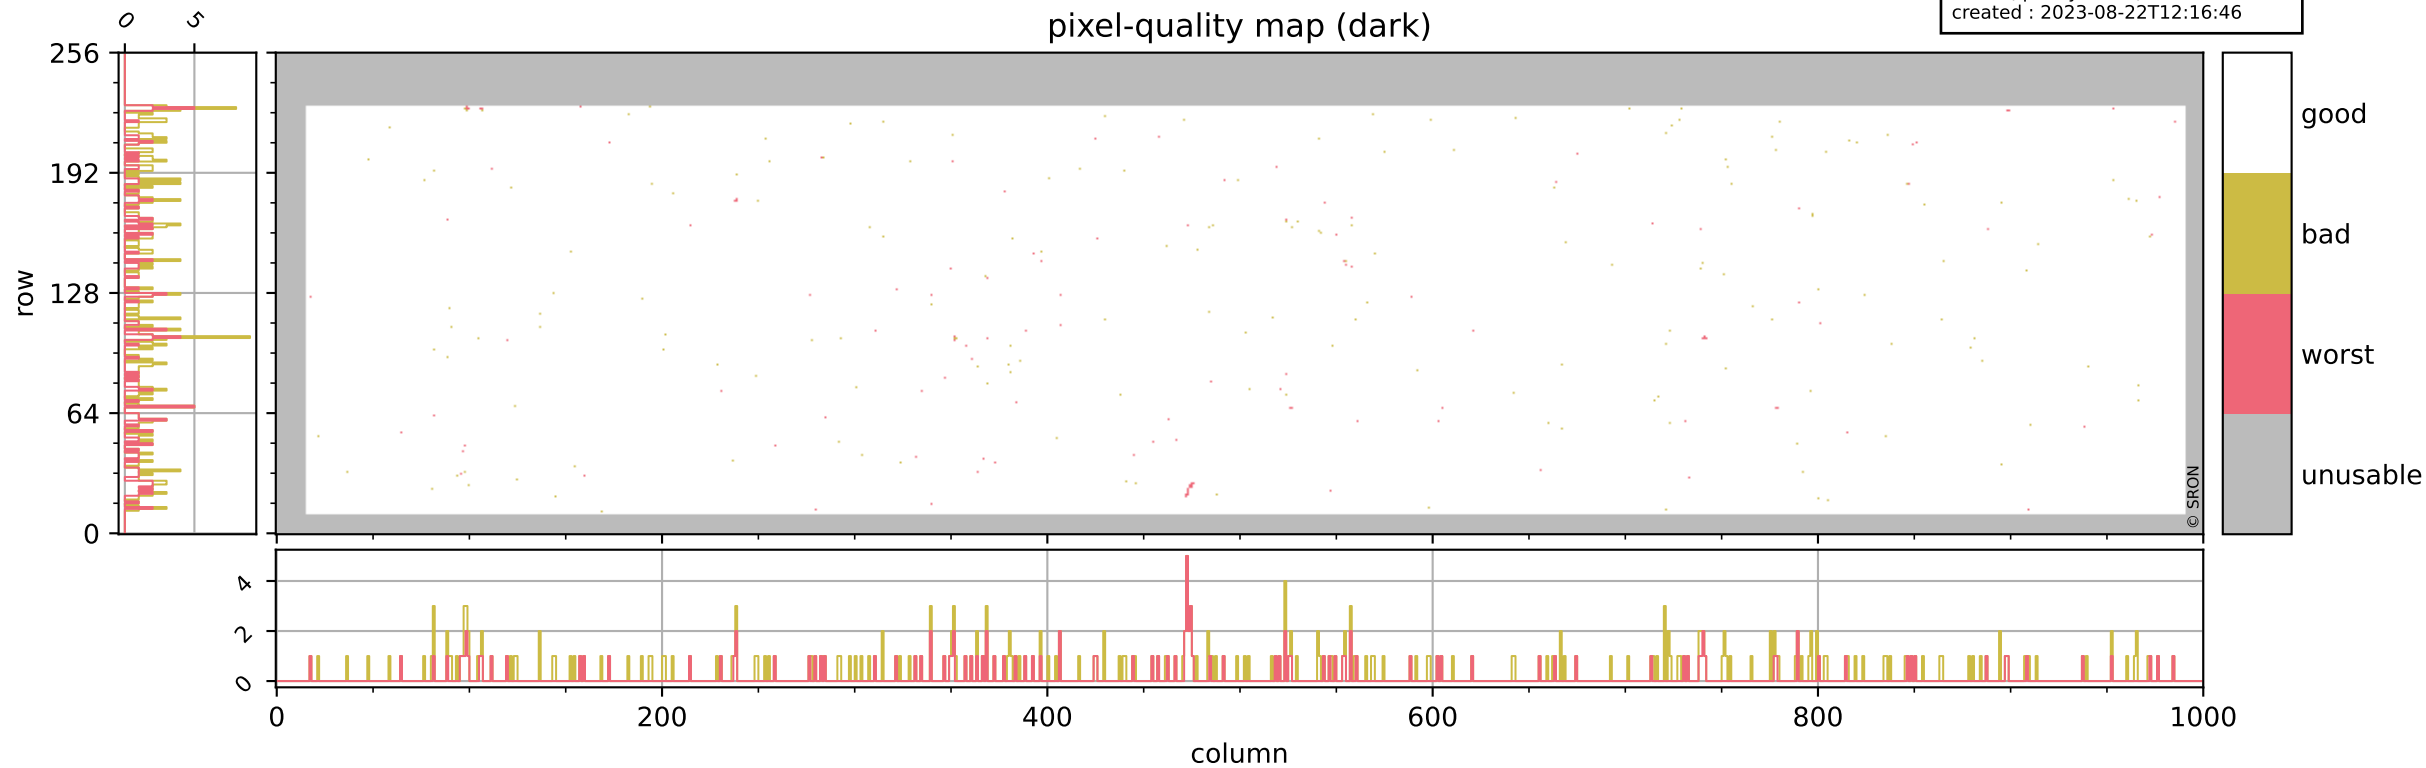

Tropomi SWIR pixel quality (beta nominal)

orbits : 18 in [28207, 28252]
coverage : 2023-03-24 / 2023-03-27
bad (quality < 0.8) : 2532
worst (quality < 0.1) : 299
created : 2023-08-22T12:16:46

pixel-quality map

Tropomi SWIR pixel quality (beta nominal)

orbits : 18 in [28207, 28252]
coverage : 2023-03-24 / 2023-03-27
bad (quality < 0.8) : 292
worst (quality < 0.1) : 121
created : 2023-08-22T12:16:46

Tropomi SWIR pixel quality (beta nominal)

orbits : 18 in [28207, 28252]
coverage : 2023-03-24 / 2023-03-27
bad (quality < 0.8) : 148
worst (quality < 0.1) : 40
created : 2023-08-22T12:16:47

Tropomi SWIR pixel quality (beta nominal)

orbits : 18 in [28207, 28252]
coverage : 2023-03-24 / 2023-03-27
bad (quality < 0.8) : 1222
worst (quality < 0.1) : 130
created : 2023-08-22T12:16:47

Tropomi SWIR pixel quality (beta nominal)

orbits : 18 in [28207, 28252]
coverage : 2023-03-24 / 2023-03-27
to good : 865
good to bad : 1012
to worst : 114
created : 2023-08-22T12:16:47

total quality compared with SWIR pixel-quality CKD