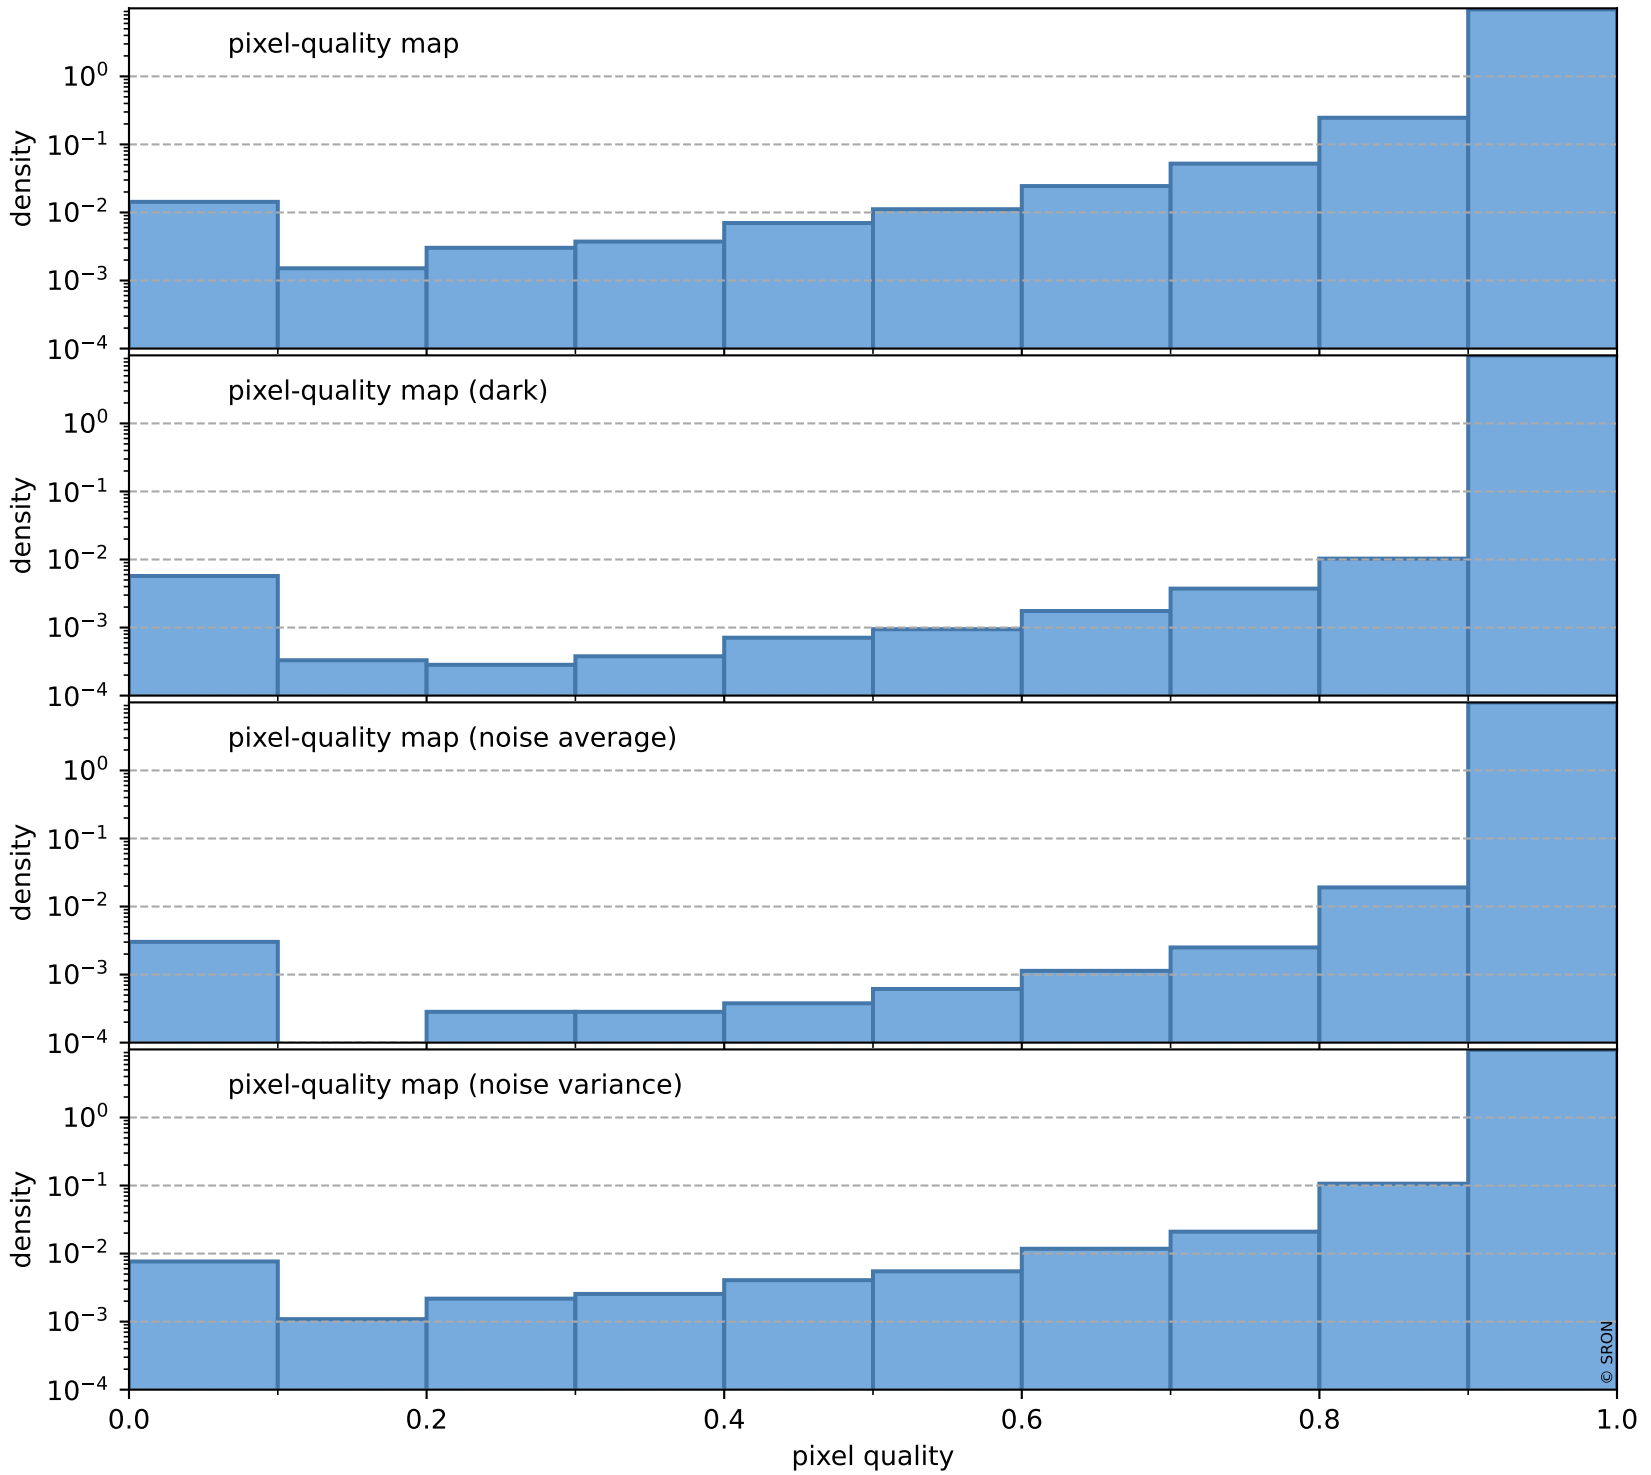

orbits : 18 in [28387, 28432]
coverage : 2023-04-06 / 2023-04-09
bad (quality < 0.8) : 153
worst (quality < 0.1) : 41
created : 2023-08-22T12:16:58

Tropomi SWIR pixel quality (beta nominal)

orbits : 18 in [28387, 28432]
coverage : 2023-04-06 / 2023-04-09
bad (quality < 0.8) : 1157
worst (quality < 0.1) : 139
created : 2023-08-22T12:16:58

Tropomi SWIR pixel quality (beta nominal)

orbits : 18 in [28387, 28432]
coverage : 2023-04-06 / 2023-04-09
to good : 867
good to bad : 956
to worst : 121
created : 2023-08-22T12:16:59

total quality compared with SWIR pixel-quality CKD

Tropomi SWIR pixel quality (beta nominal)

orbits : 18 in [28387, 28432]
coverage : 2023-04-06 / 2023-04-09
created : 2023-08-22T12:16:59

Histograms of pixel-quality

Tropomi SWIR pixel quality (beta nominal) ground-tracks of Sentinel-5P