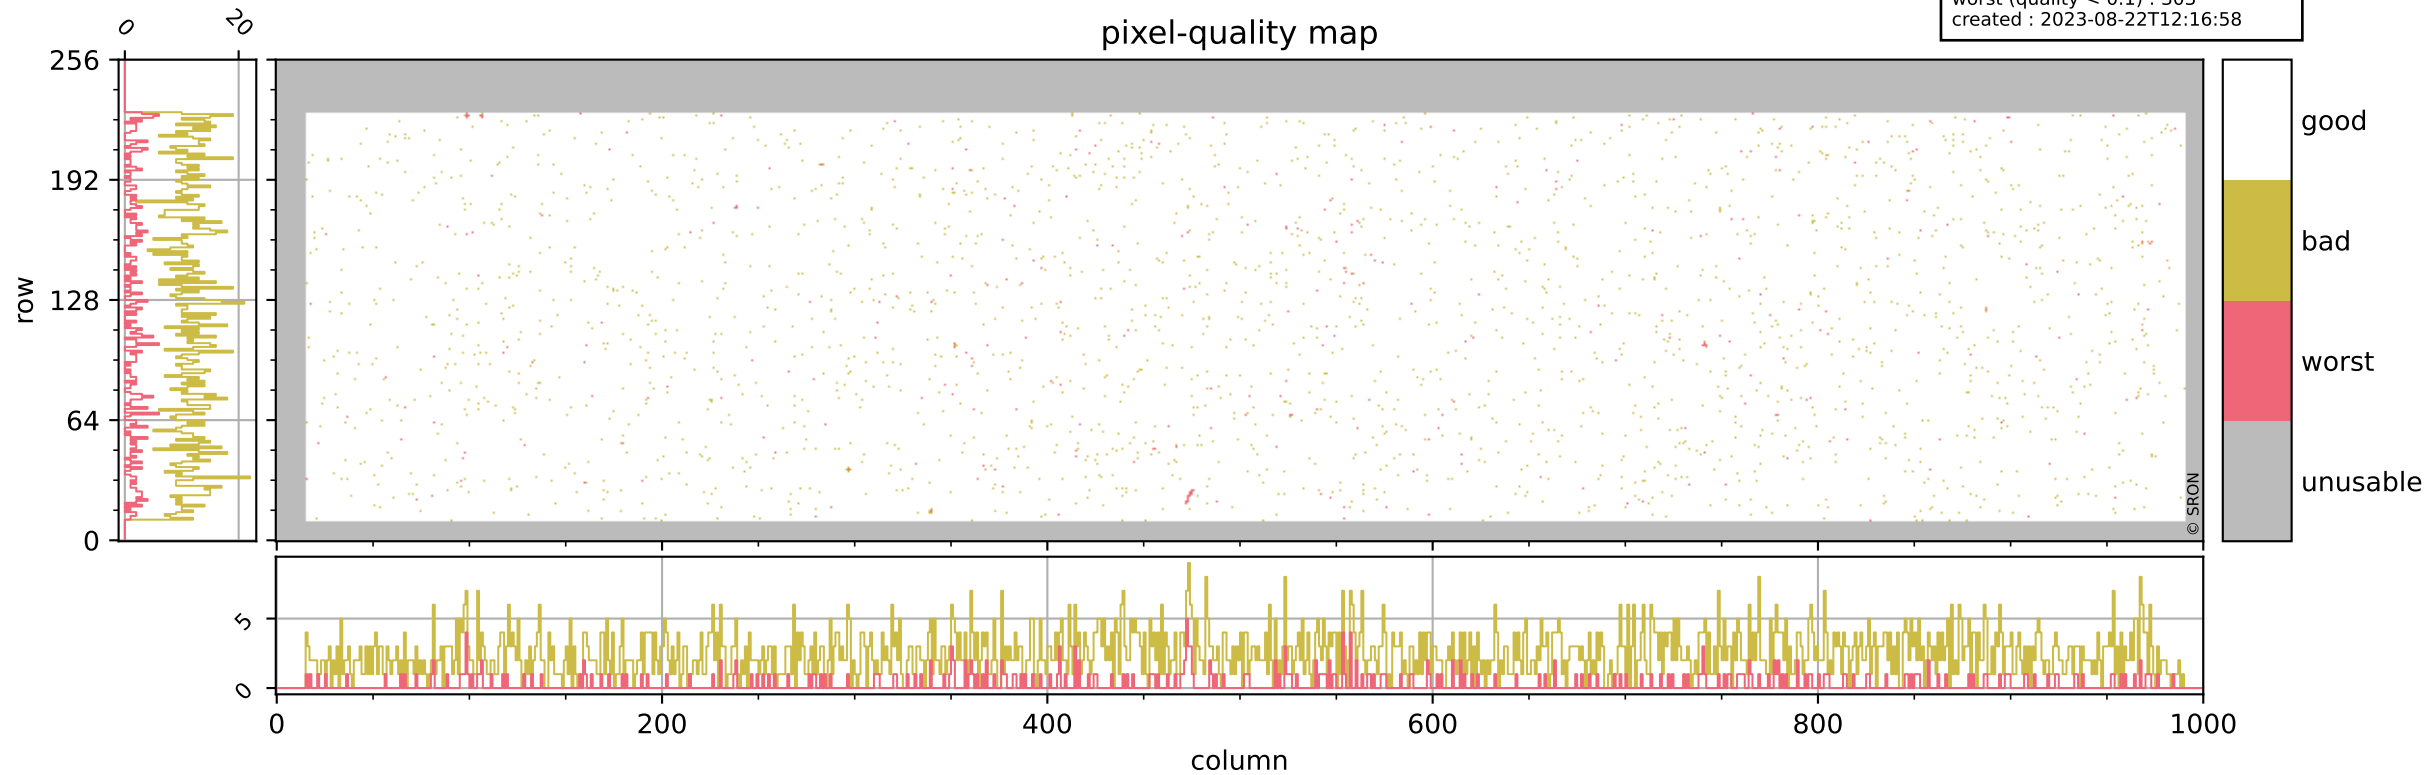

Tropomi SWIR pixel quality (beta nominal)

orbits : 18 in [28387, 28432]
coverage : 2023-04-06 / 2023-04-09
bad (quality < 0.8) : 2483
worst (quality < 0.1) : 303
created : 2023-08-22T12:16:58

pixel-quality map

Tropomi SWIR pixel quality (beta nominal)

orbits : 18 in [28387, 28432]
coverage : 2023-04-06 / 2023-04-09
bad (quality < 0.8) : 293
worst (quality < 0.1) : 121
created : 2023-08-22T12:16:58

Tropomi SWIR pixel quality (beta nominal)

orbits : 18 in [28387, 28432]
coverage : 2023-04-06 / 2023-04-09
bad (quality < 0.8) : 153
worst (quality < 0.1) : 41
created : 2023-08-22T12:16:58

Tropomi SWIR pixel quality (beta nominal)

orbits : 18 in [28387, 28432]
coverage : 2023-04-06 / 2023-04-09
bad (quality < 0.8) : 1157
worst (quality < 0.1) : 139
created : 2023-08-22T12:16:58

Tropomi SWIR pixel quality (beta nominal)

orbits : 18 in [28387, 28432]
coverage : 2023-04-06 / 2023-04-09
to good : 867
good to bad : 956
to worst : 121
created : 2023-08-22T12:16:59

total quality compared with SWIR pixel-quality CKD