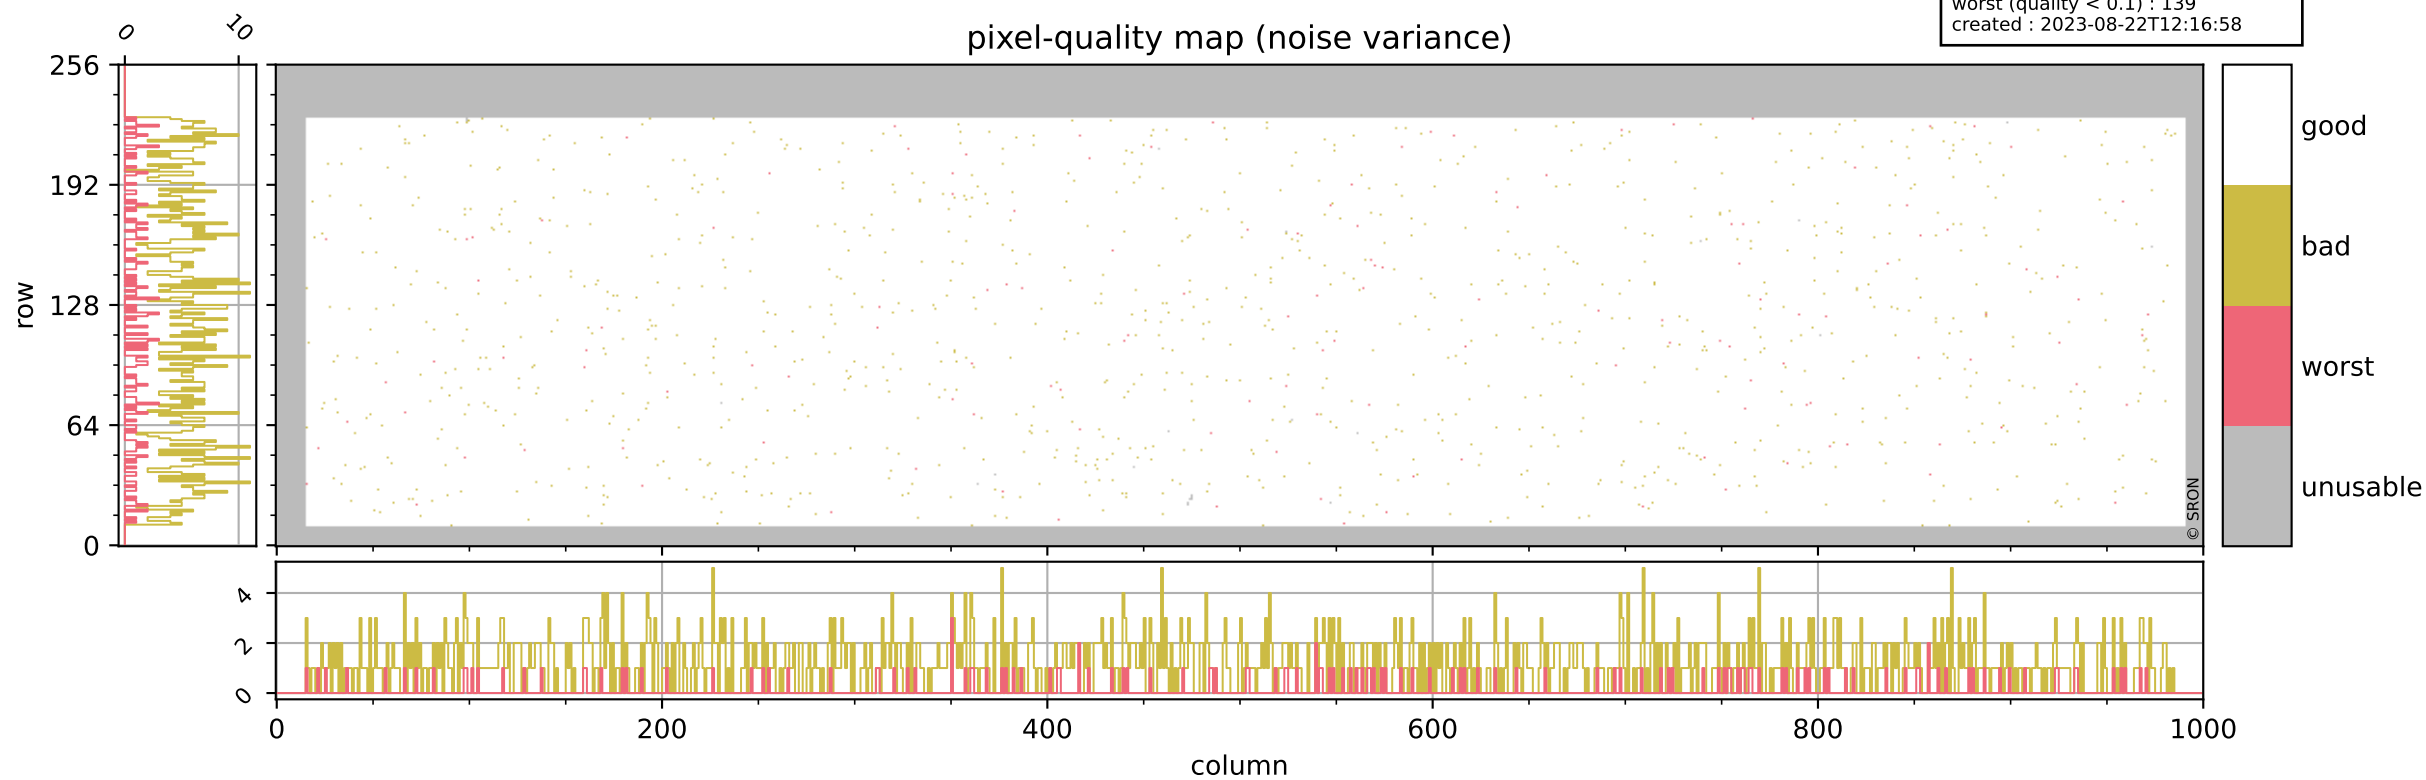

Tropomi SWIR pixel quality (beta nominal)

orbits : 18 in [28387, 28432]
coverage : 2023-04-06 / 2023-04-09
bad (quality < 0.8) : 2483
worst (quality < 0.1) : 303
created : 2023-08-22T12:16:58

pixel-quality map

Tropomi SWIR pixel quality (beta nominal)

orbits : 18 in [28387, 28432]
coverage : 2023-04-06 / 2023-04-09
bad (quality < 0.8) : 293
worst (quality < 0.1) : 121
created : 2023-08-22T12:16:58

Tropomi SWIR pixel quality (beta nominal)

orbits : 18 in [28387, 28432]
coverage : 2023-04-06 / 2023-04-09
bad (quality < 0.8) : 153
worst (quality < 0.1) : 41
created : 2023-08-22T12:16:58

Tropomi SWIR pixel quality (beta nominal)

orbits : 18 in [28387, 28432]
coverage : 2023-04-06 / 2023-04-09
bad (quality < 0.8) : 1157
worst (quality < 0.1) : 139
created : 2023-08-22T12:16:58

Tropomi SWIR pixel quality (beta nominal)

orbits : 18 in [28387, 28432]
coverage : 2023-04-06 / 2023-04-09
to good : 867
good to bad : 956
to worst : 121
created : 2023-08-22T12:16:59

total quality compared with SWIR pixel-quality CKD