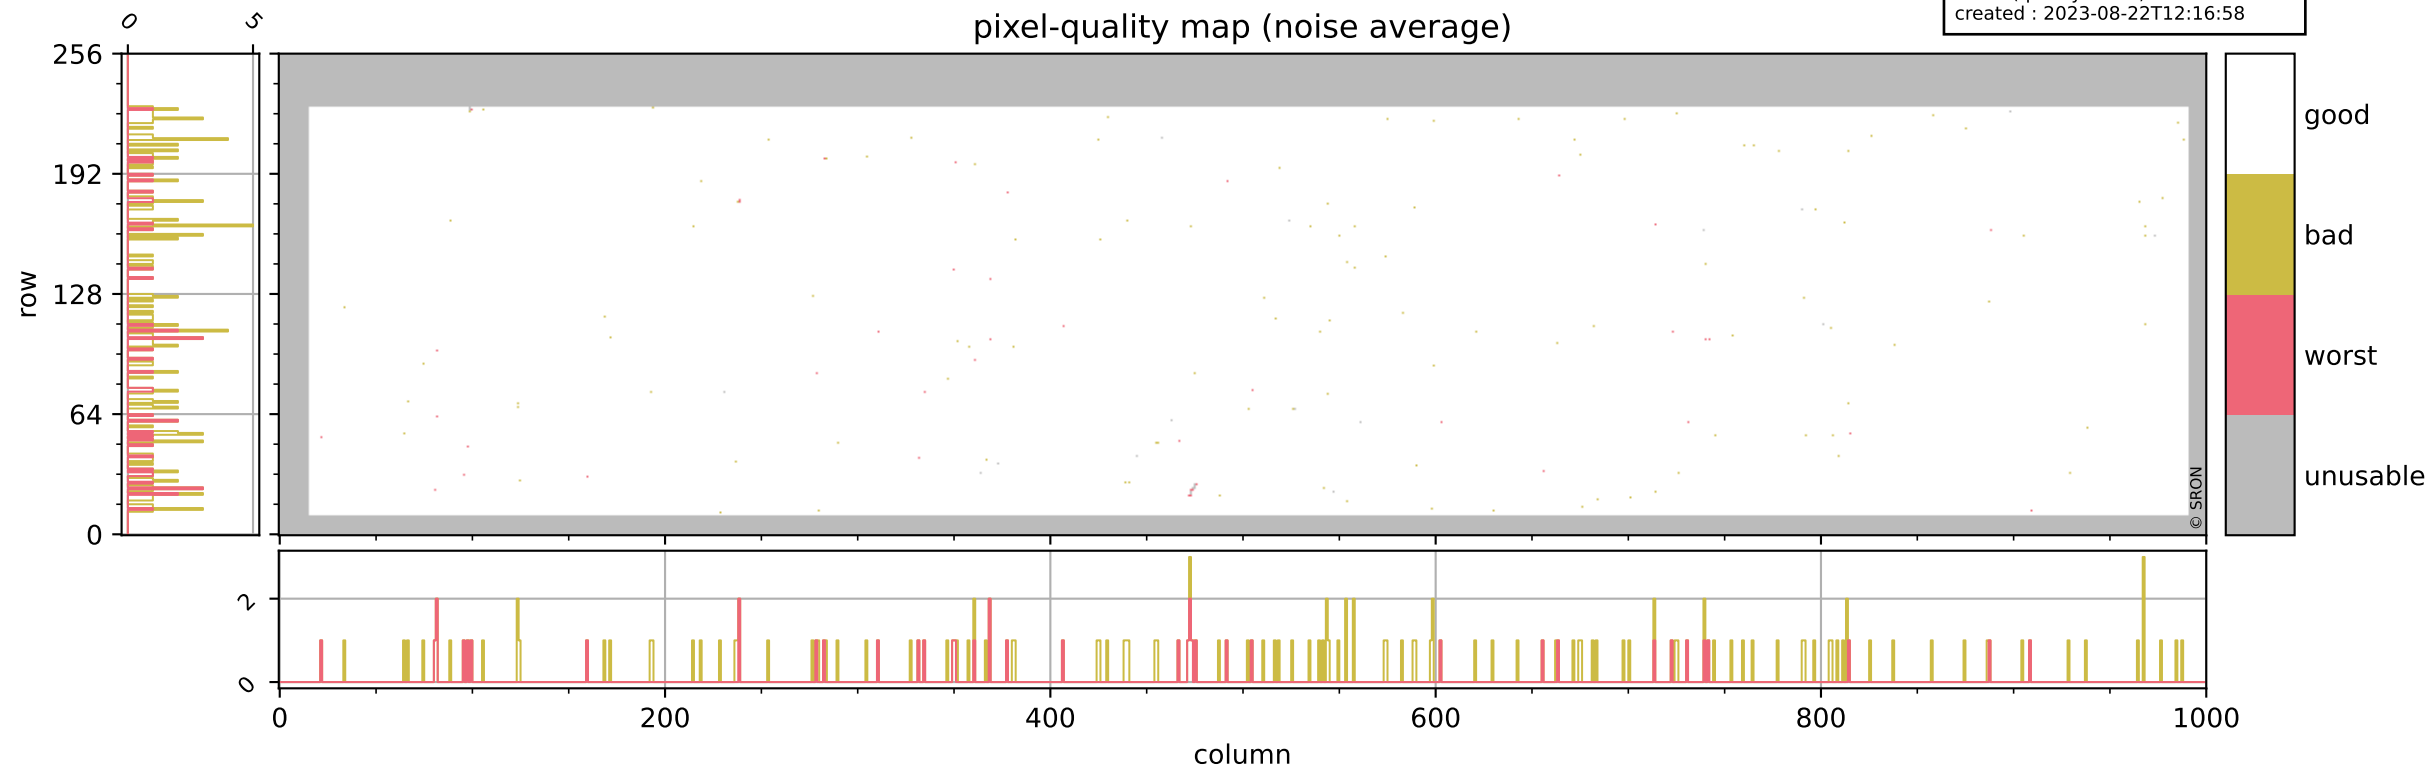

Tropomi SWIR pixel quality (beta nominal)

orbits : 18 in [28387, 28432]
coverage : 2023-04-06 / 2023-04-09
bad (quality < 0.8) : 2483
worst (quality < 0.1) : 303
created : 2023-08-22T12:16:58

pixel-quality map

Tropomi SWIR pixel quality (beta nominal)

orbits : 18 in [28387, 28432]
coverage : 2023-04-06 / 2023-04-09
bad (quality < 0.8) : 293
worst (quality < 0.1) : 121
created : 2023-08-22T12:16:58

Tropomi SWIR pixel quality (beta nominal)

orbits : 18 in [28387, 28432]
coverage : 2023-04-06 / 2023-04-09
bad (quality < 0.8) : 153
worst (quality < 0.1) : 41
created : 2023-08-22T12:16:58

Tropomi SWIR pixel quality (beta nominal)

orbits : 18 in [28387, 28432]
coverage : 2023-04-06 / 2023-04-09
bad (quality < 0.8) : 1157
worst (quality < 0.1) : 139
created : 2023-08-22T12:16:58

Tropomi SWIR pixel quality (beta nominal)

orbits : 18 in [28387, 28432]
coverage : 2023-04-06 / 2023-04-09
to good : 867
good to bad : 956
to worst : 121
created : 2023-08-22T12:16:59

total quality compared with SWIR pixel-quality CKD