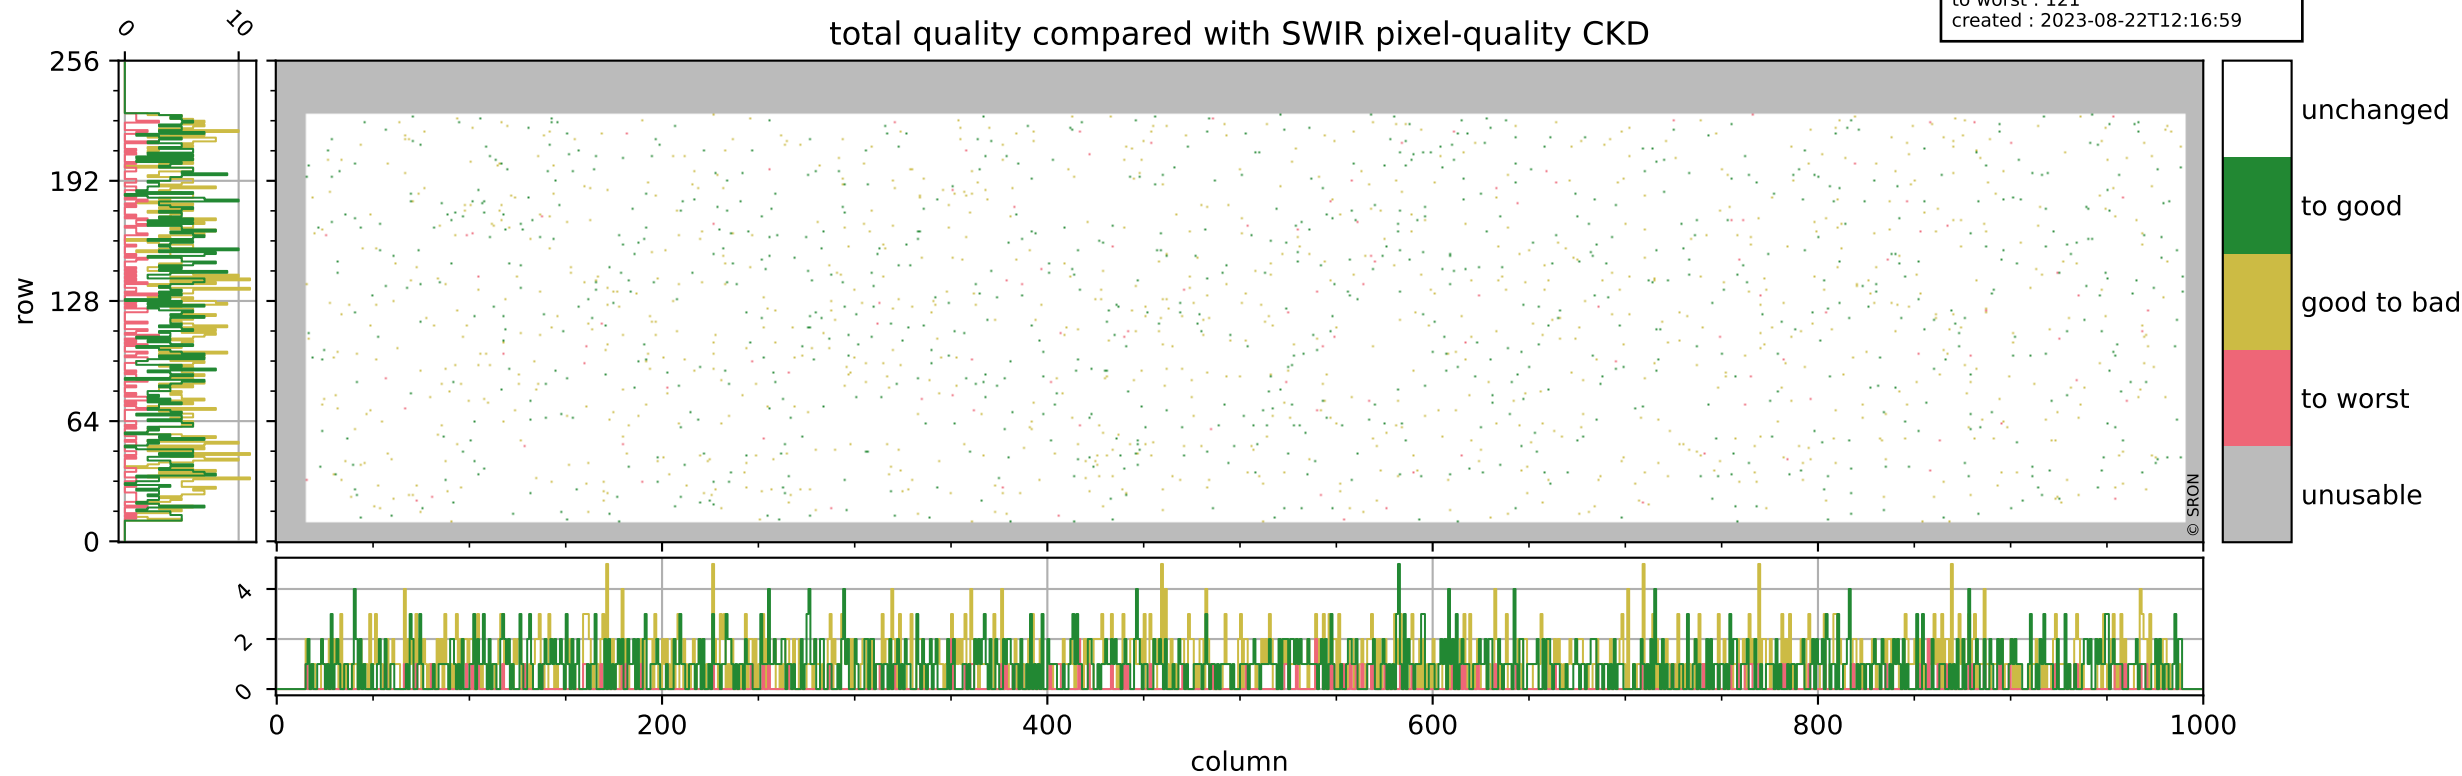

Tropomi SWIR pixel quality (beta nominal)

orbits : 18 in [28387, 28432]
coverage : 2023-04-06 / 2023-04-09
bad (quality < 0.8) : 293
worst (quality < 0.1) : 121
created : 2023-08-22T12:16:58

Tropomi SWIR pixel quality (beta nominal)

orbits : 18 in [28387, 28432]
coverage : 2023-04-06 / 2023-04-09
bad (quality < 0.8) : 153
worst (quality < 0.1) : 41
created : 2023-08-22T12:16:58

Tropomi SWIR pixel quality (beta nominal)

orbits : 18 in [28387, 28432]
coverage : 2023-04-06 / 2023-04-09
bad (quality < 0.8) : 1157
worst (quality < 0.1) : 139
created : 2023-08-22T12:16:58

Tropomi SWIR pixel quality (beta nominal)

orbits : 18 in [28387, 28432]
coverage : 2023-04-06 / 2023-04-09
to good : 867
good to bad : 956
to worst : 121
created : 2023-08-22T12:16:59

total quality compared with SWIR pixel-quality CKD

Tropomi SWIR pixel quality (beta nominal)

orbits : 18 in [28387, 28432]
coverage : 2023-04-06 / 2023-04-09
created : 2023-08-22T12:16:59

Histograms of pixel-quality

Tropomi SWIR pixel quality (beta nominal) ground-tracks of Sentinel-5P