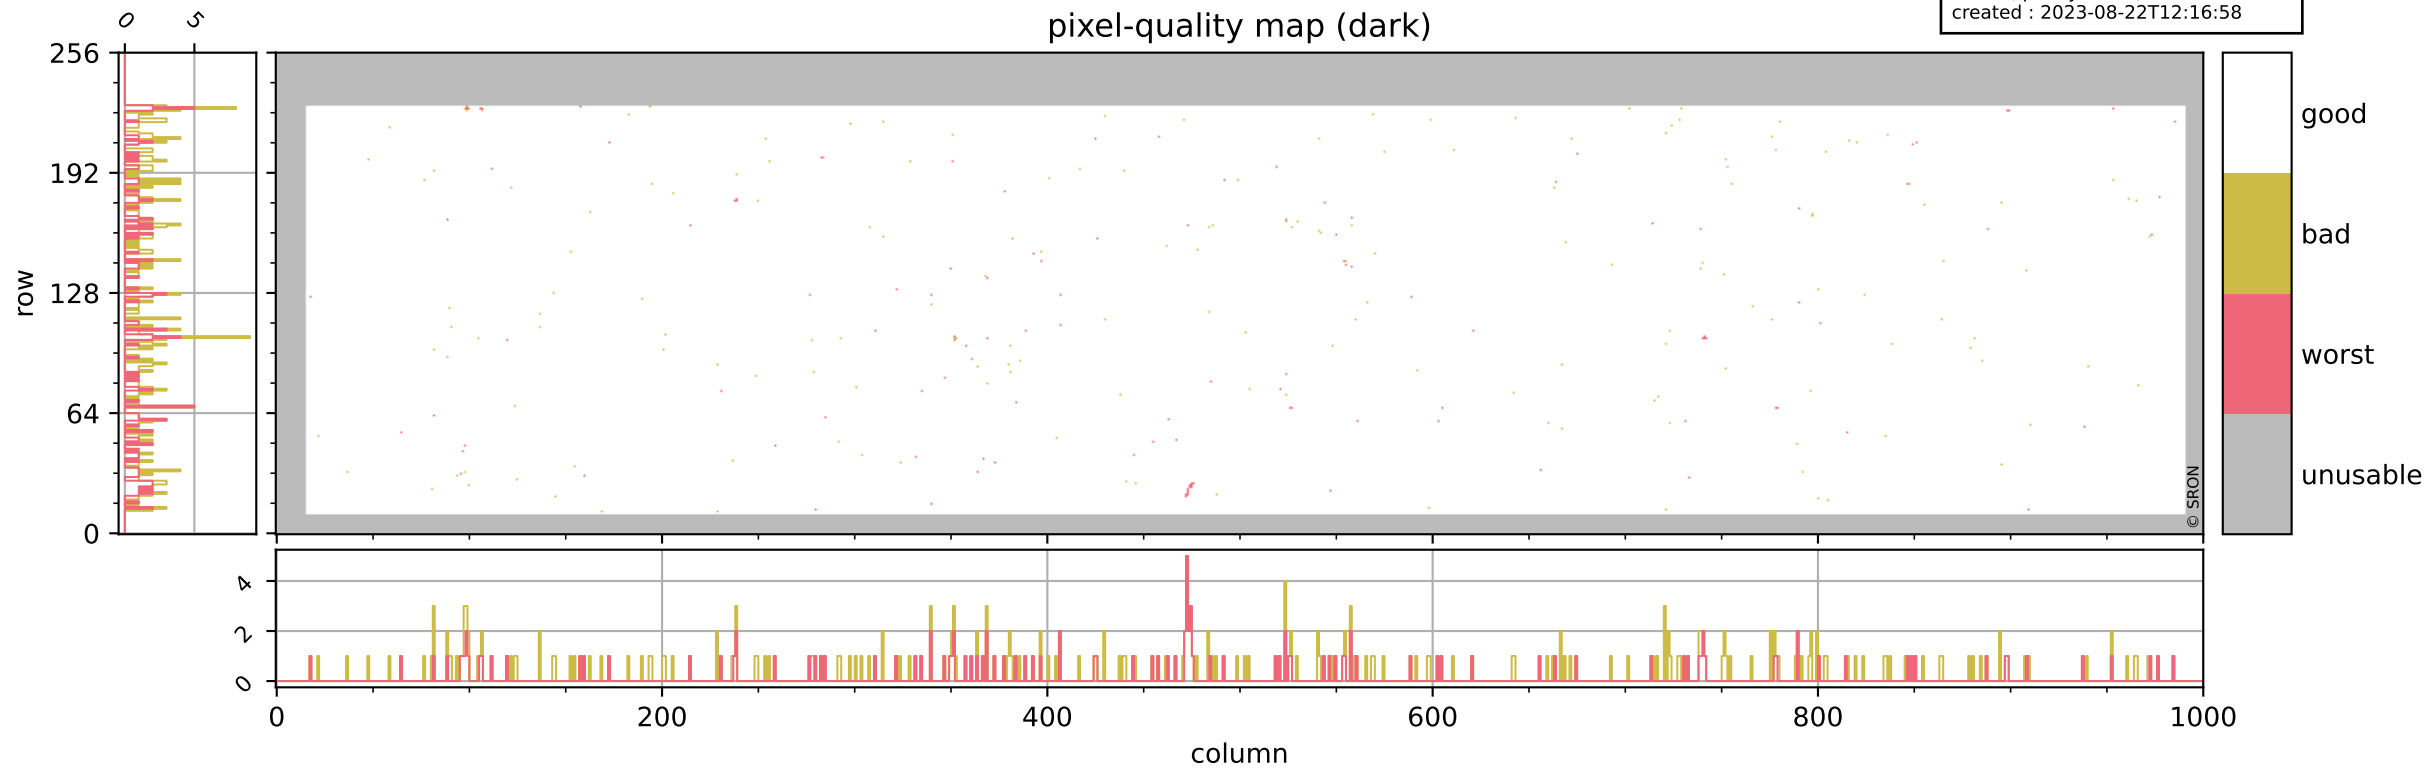

Tropomi SWIR pixel quality (beta nominal)

orbits : 18 in [28387, 28432]
coverage : 2023-04-06 / 2023-04-09
bad (quality < 0.8) : 2483
worst (quality < 0.1) : 303
created : 2023-08-22T12:16:58

pixel-quality map

Tropomi SWIR pixel quality (beta nominal)

orbits : 18 in [28387, 28432]
coverage : 2023-04-06 / 2023-04-09
bad (quality < 0.8) : 293
worst (quality < 0.1) : 121
created : 2023-08-22T12:16:58

Tropomi SWIR pixel quality (beta nominal)

orbits : 18 in [28387, 28432]
coverage : 2023-04-06 / 2023-04-09
bad (quality < 0.8) : 153
worst (quality < 0.1) : 41
created : 2023-08-22T12:16:58

Tropomi SWIR pixel quality (beta nominal)

orbits : 18 in [28387, 28432]
coverage : 2023-04-06 / 2023-04-09
bad (quality < 0.8) : 1157
worst (quality < 0.1) : 139
created : 2023-08-22T12:16:58

Tropomi SWIR pixel quality (beta nominal)

orbits : 18 in [28387, 28432]
coverage : 2023-04-06 / 2023-04-09
to good : 867
good to bad : 956
to worst : 121
created : 2023-08-22T12:16:59

total quality compared with SWIR pixel-quality CKD