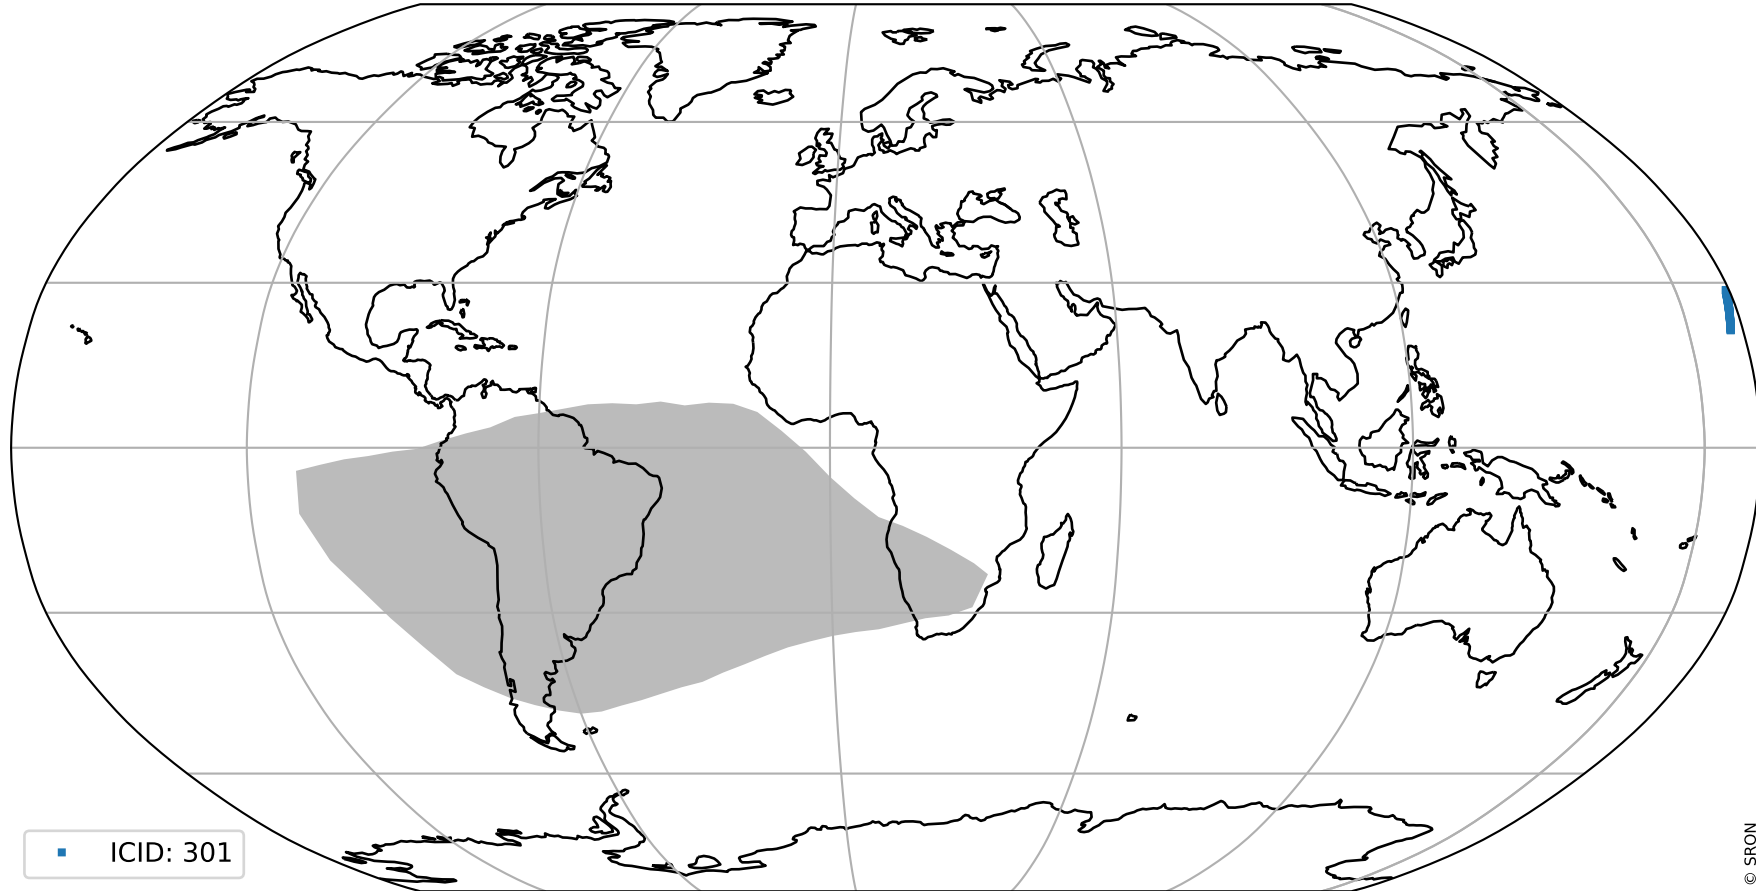

Tropomi SWIR pixel quality (beta nominal)

orbits : 18 in [28387, 28432]
coverage : 2023-04-06 / 2023-04-09
created : 2023-08-22T12:16:59

Histograms of pixel-quality

Tropomi SWIR pixel quality (beta nominal) ground-tracks of Sentinel-5P

orbits : 18 in [28387, 28432]
coverage : 2023-04-06 / 2023-04-09
created : 2023-08-22T12:16:59

Tropomi SWIR pixel quality (beta nominal)

orbits : [1867, 28432]
coverage : 2018-02-20 / 2023-04-09
created : 2023-08-22T12:17:00