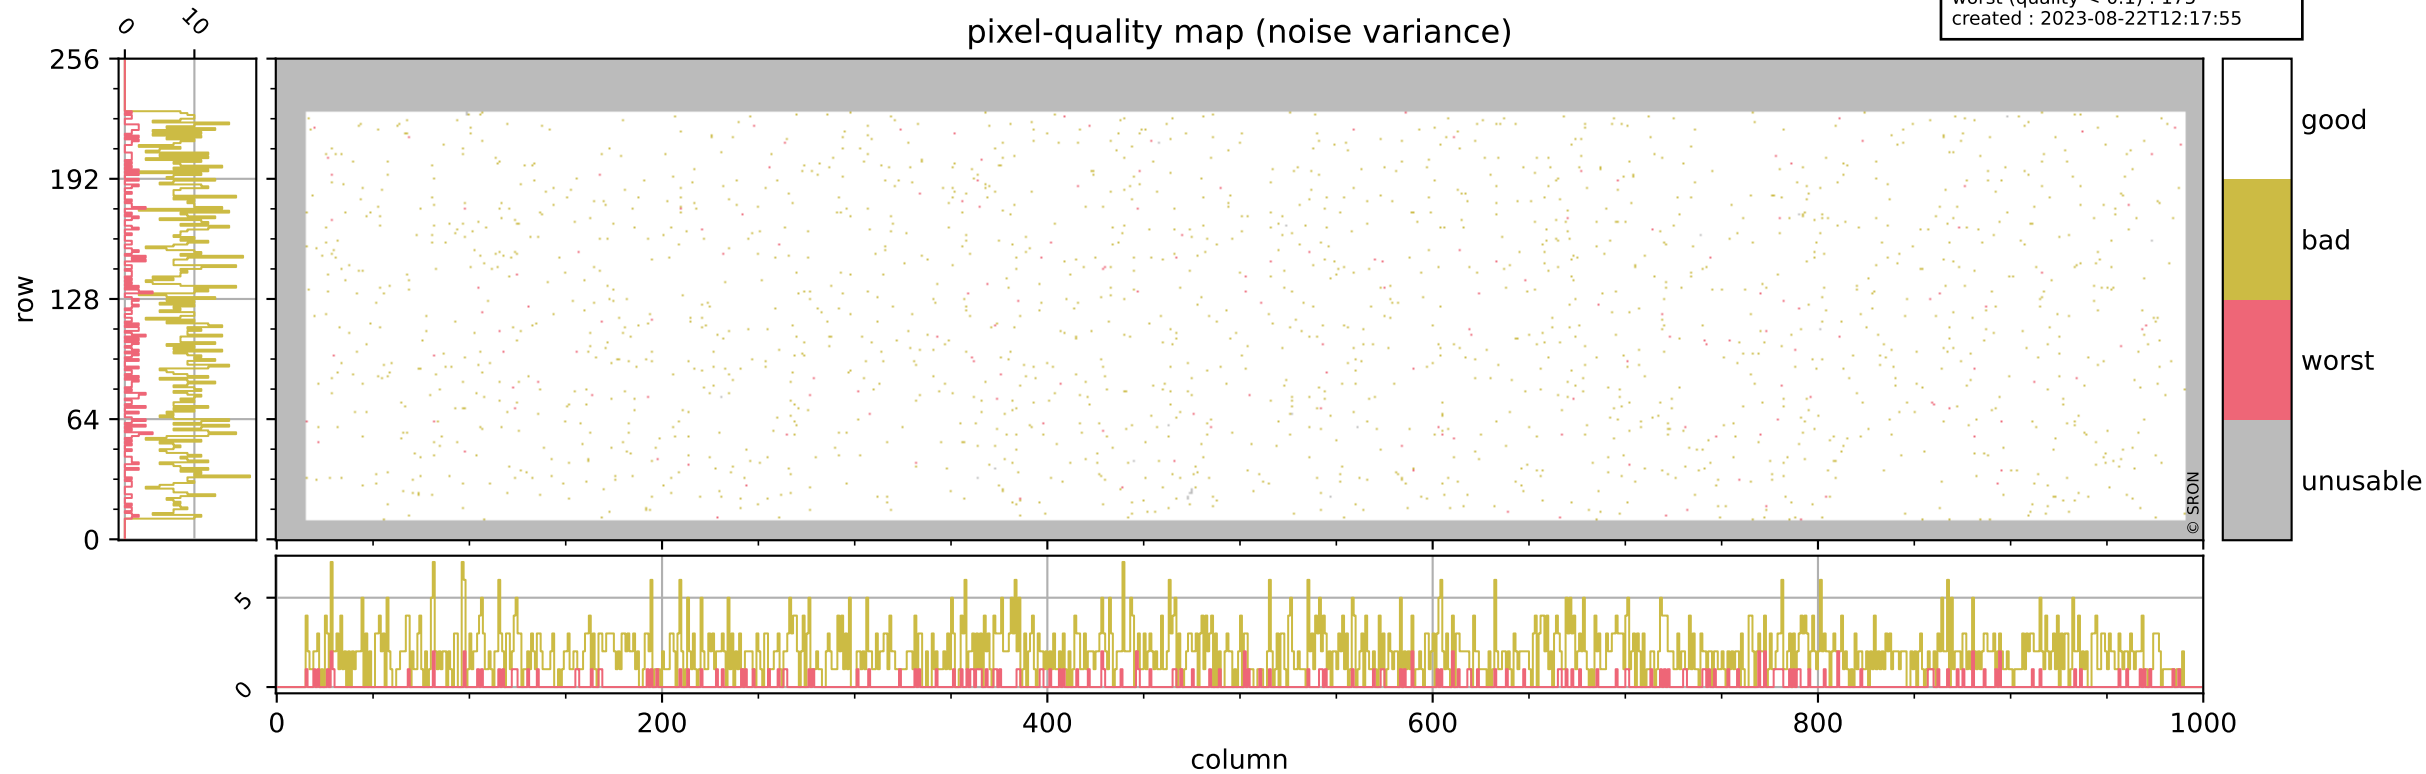

orbits : 18 in [29287, 29332]
coverage : 2023-06-08 / 2023-06-11
bad (quality < 0.8) : 291
worst (quality < 0.1) : 122
created : 2023-08-22T12:17:55

Tropomi SWIR pixel quality (beta nominal)

orbits : 18 in [29287, 29332]
coverage : 2023-06-08 / 2023-06-11
bad (quality < 0.8) : 157
worst (quality < 0.1) : 40
created : 2023-08-22T12:17:55

Tropomi SWIR pixel quality (beta nominal)

orbits : 18 in [29287, 29332]
coverage : 2023-06-08 / 2023-06-11
bad (quality < 0.8) : 1904
worst (quality < 0.1) : 175
created : 2023-08-22T12:17:55

Tropomi SWIR pixel quality (beta nominal)

orbits : 18 in [29287, 29332]
coverage : 2023-06-08 / 2023-06-11
to good : 859
good to bad : 1658
to worst : 147
created : 2023-08-22T12:17:55

total quality compared with SWIR pixel-quality CKD

Tropomi SWIR pixel quality (beta nominal)

orbits : 18 in [29287, 29332]
coverage : 2023-06-08 / 2023-06-11
created : 2023-08-22T12:17:56

Histograms of pixel-quality

Tropomi SWIR pixel quality (beta nominal) ground-tracks of Sentinel-5P

orbits : 18 in [29287, 29332]
coverage : 2023-06-08 / 2023-06-11
created : 2023-08-22T12:17:56