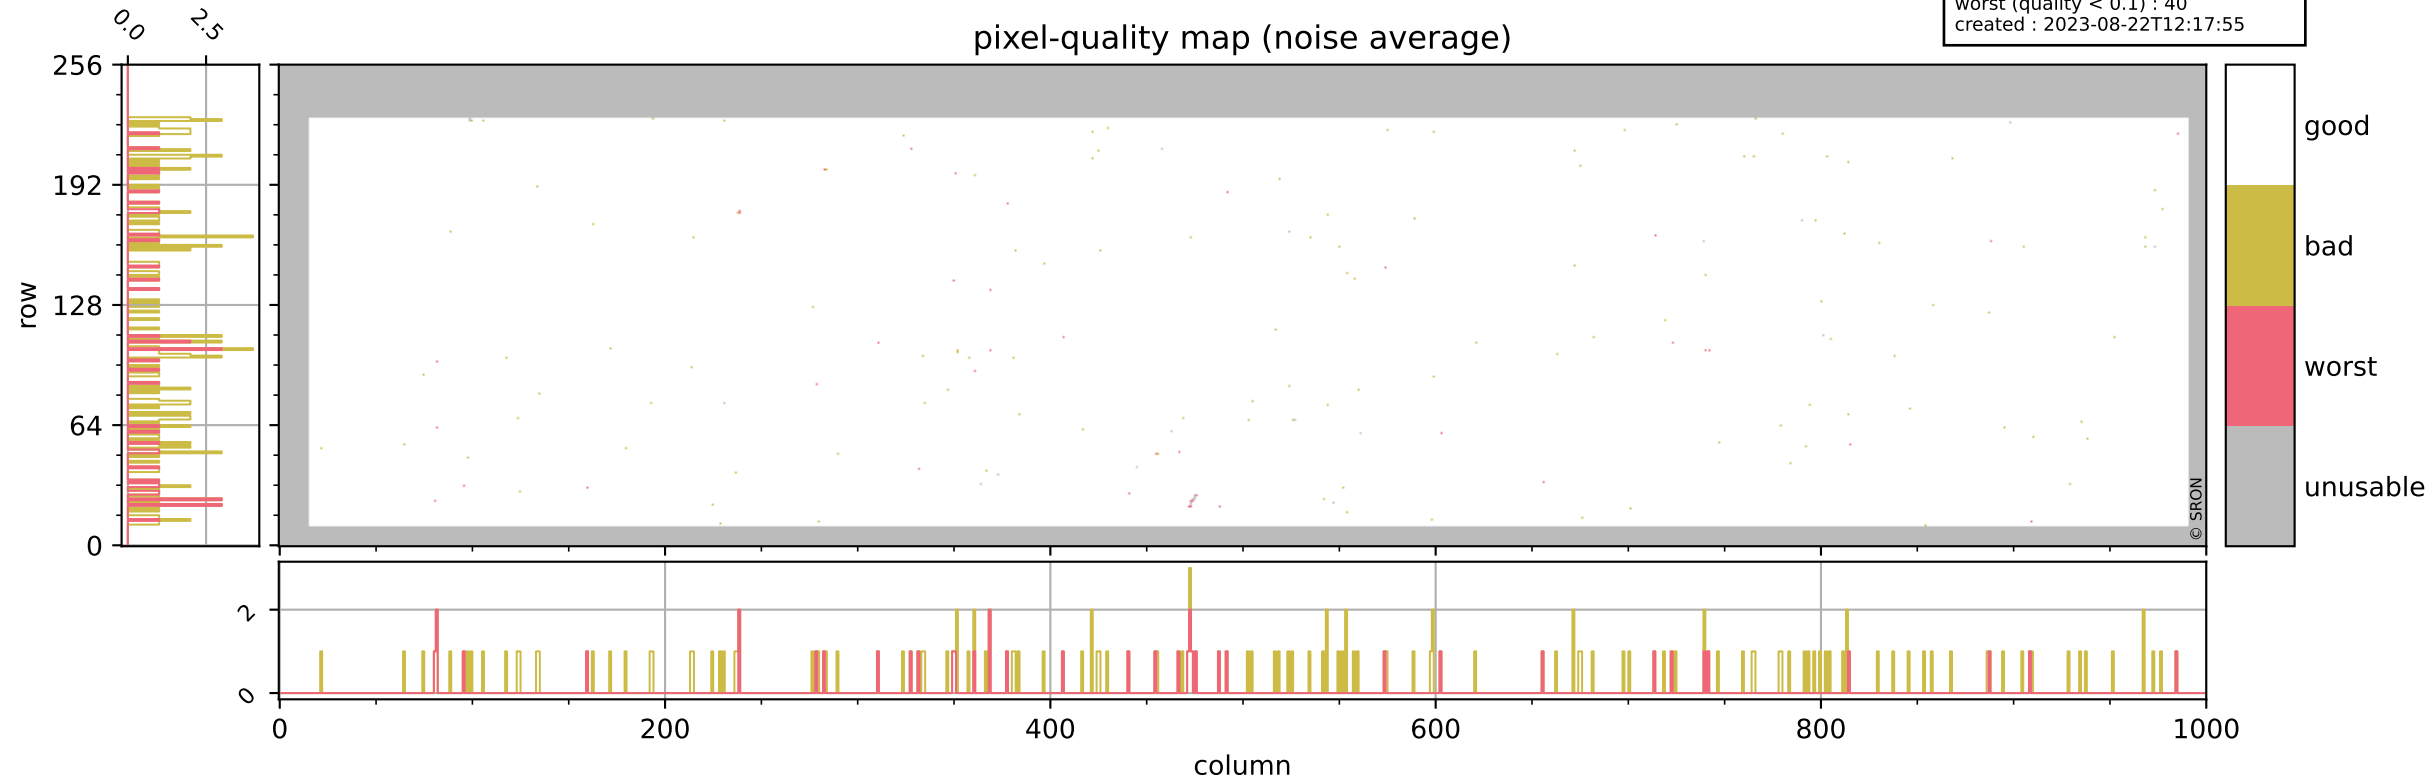

Tropomi SWIR pixel quality (beta nominal)

orbits : 18 in [29287, 29332]
coverage : 2023-06-08 / 2023-06-11
bad (quality < 0.8) : 3218
worst (quality < 0.1) : 337
created : 2023-08-22T12:17:55

Tropomi SWIR pixel quality (beta nominal)

orbits : 18 in [29287, 29332]
coverage : 2023-06-08 / 2023-06-11
bad (quality < 0.8) : 291
worst (quality < 0.1) : 122
created : 2023-08-22T12:17:55

Tropomi SWIR pixel quality (beta nominal)

orbits : 18 in [29287, 29332]
coverage : 2023-06-08 / 2023-06-11
bad (quality < 0.8) : 157
worst (quality < 0.1) : 40
created : 2023-08-22T12:17:55

Tropomi SWIR pixel quality (beta nominal)

orbits : 18 in [29287, 29332]
coverage : 2023-06-08 / 2023-06-11
bad (quality < 0.8) : 1904
worst (quality < 0.1) : 175
created : 2023-08-22T12:17:55

Tropomi SWIR pixel quality (beta nominal)

orbits : 18 in [29287, 29332]
coverage : 2023-06-08 / 2023-06-11
created : 2023-08-22T12:17:56

Histograms of pixel-quality

Tropomi SWIR pixel quality (beta nominal) ground-tracks of Sentinel-5P

orbits : 18 in [29287, 29332]
coverage : 2023-06-08 / 2023-06-11
created : 2023-08-22T12:17:56