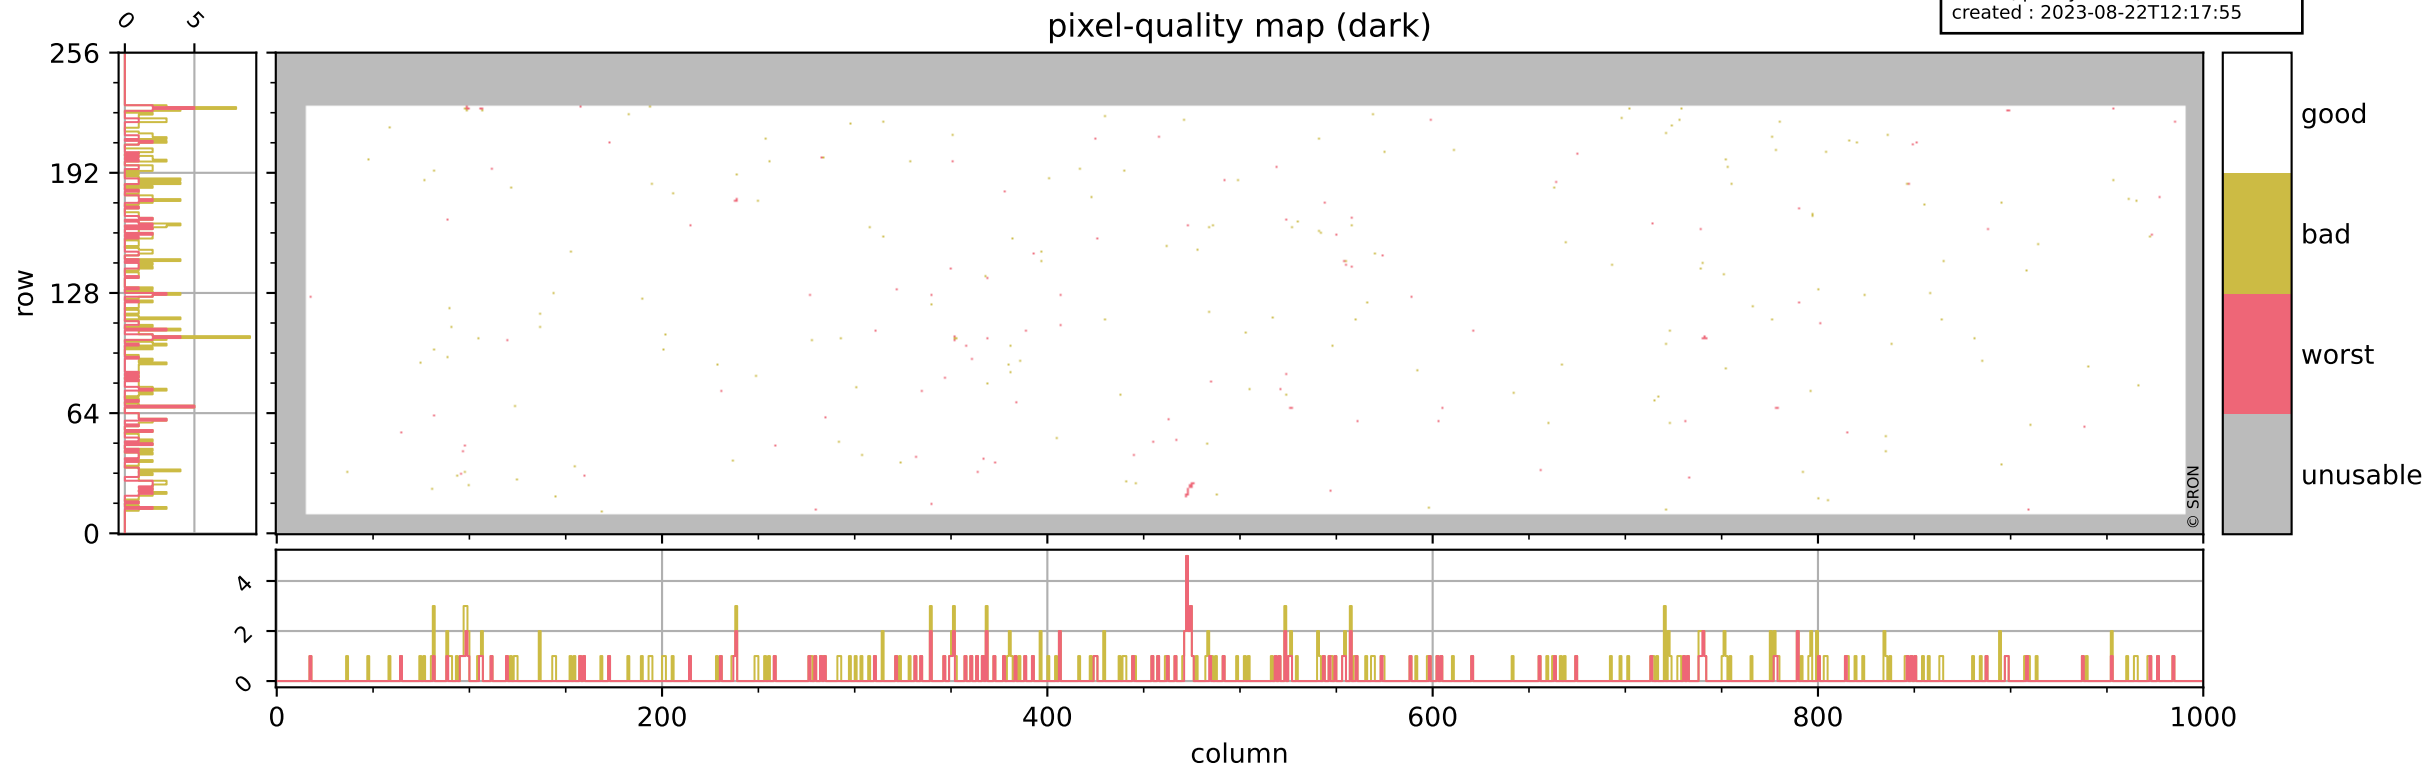

Tropomi SWIR pixel quality (beta nominal)

orbits : 18 in [29287, 29332]
coverage : 2023-06-08 / 2023-06-11
bad (quality < 0.8) : 3218
worst (quality < 0.1) : 337
created : 2023-08-22T12:17:55

Tropomi SWIR pixel quality (beta nominal)

orbits : 18 in [29287, 29332]
coverage : 2023-06-08 / 2023-06-11
bad (quality < 0.8) : 291
worst (quality < 0.1) : 122
created : 2023-08-22T12:17:55

Tropomi SWIR pixel quality (beta nominal)

orbits : 18 in [29287, 29332]
coverage : 2023-06-08 / 2023-06-11
bad (quality < 0.8) : 157
worst (quality < 0.1) : 40
created : 2023-08-22T12:17:55

Tropomi SWIR pixel quality (beta nominal)

orbits : 18 in [29287, 29332]
coverage : 2023-06-08 / 2023-06-11
bad (quality < 0.8) : 1904
worst (quality < 0.1) : 175
created : 2023-08-22T12:17:55

Tropomi SWIR pixel quality (beta nominal)

orbits : 18 in [29287, 29332]
coverage : 2023-06-08 / 2023-06-11
created : 2023-08-22T12:17:56

Histograms of pixel-quality

Tropomi SWIR pixel quality (beta nominal) ground-tracks of Sentinel-5P

orbits : 18 in [29287, 29332]
coverage : 2023-06-08 / 2023-06-11
created : 2023-08-22T12:17:56