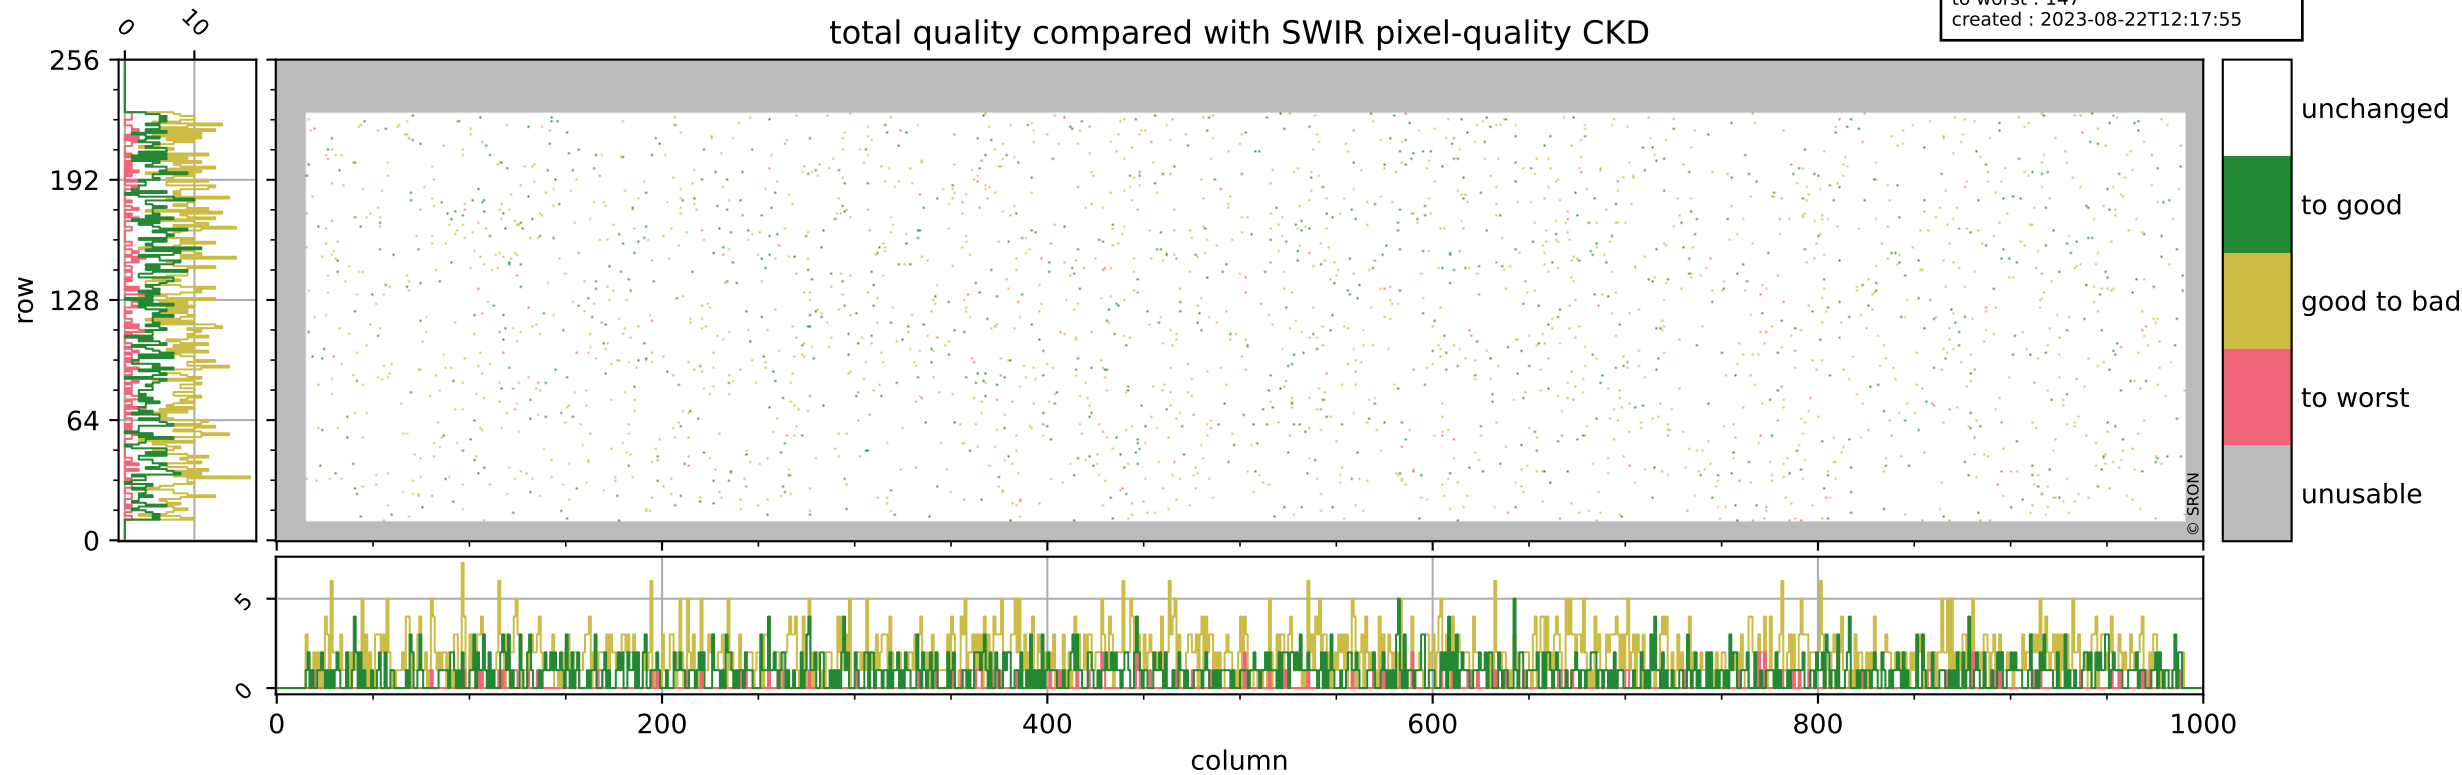

orbits : 18 in [29287, 29332]
coverage : 2023-06-08 / 2023-06-11
bad (quality < 0.8) : 291
worst (quality < 0.1) : 122
created : 2023-08-22T12:17:55

Tropomi SWIR pixel quality (beta nominal)

orbits : 18 in [29287, 29332]
coverage : 2023-06-08 / 2023-06-11
bad (quality < 0.8) : 157
worst (quality < 0.1) : 40
created : 2023-08-22T12:17:55

Tropomi SWIR pixel quality (beta nominal)

orbits : 18 in [29287, 29332]
coverage : 2023-06-08 / 2023-06-11
bad (quality < 0.8) : 1904
worst (quality < 0.1) : 175
created : 2023-08-22T12:17:55

Tropomi SWIR pixel quality (beta nominal)

orbits : 18 in [29287, 29332]
coverage : 2023-06-08 / 2023-06-11
to good : 859
good to bad : 1658
to worst : 147
created : 2023-08-22T12:17:55

total quality compared with SWIR pixel-quality CKD

Tropomi SWIR pixel quality (beta nominal)

orbits : 18 in [29287, 29332]
coverage : 2023-06-08 / 2023-06-11
created : 2023-08-22T12:17:56

Histograms of pixel-quality

Tropomi SWIR pixel quality (beta nominal) ground-tracks of Sentinel-5P

orbits : 18 in [29287, 29332]
coverage : 2023-06-08 / 2023-06-11
created : 2023-08-22T12:17:56