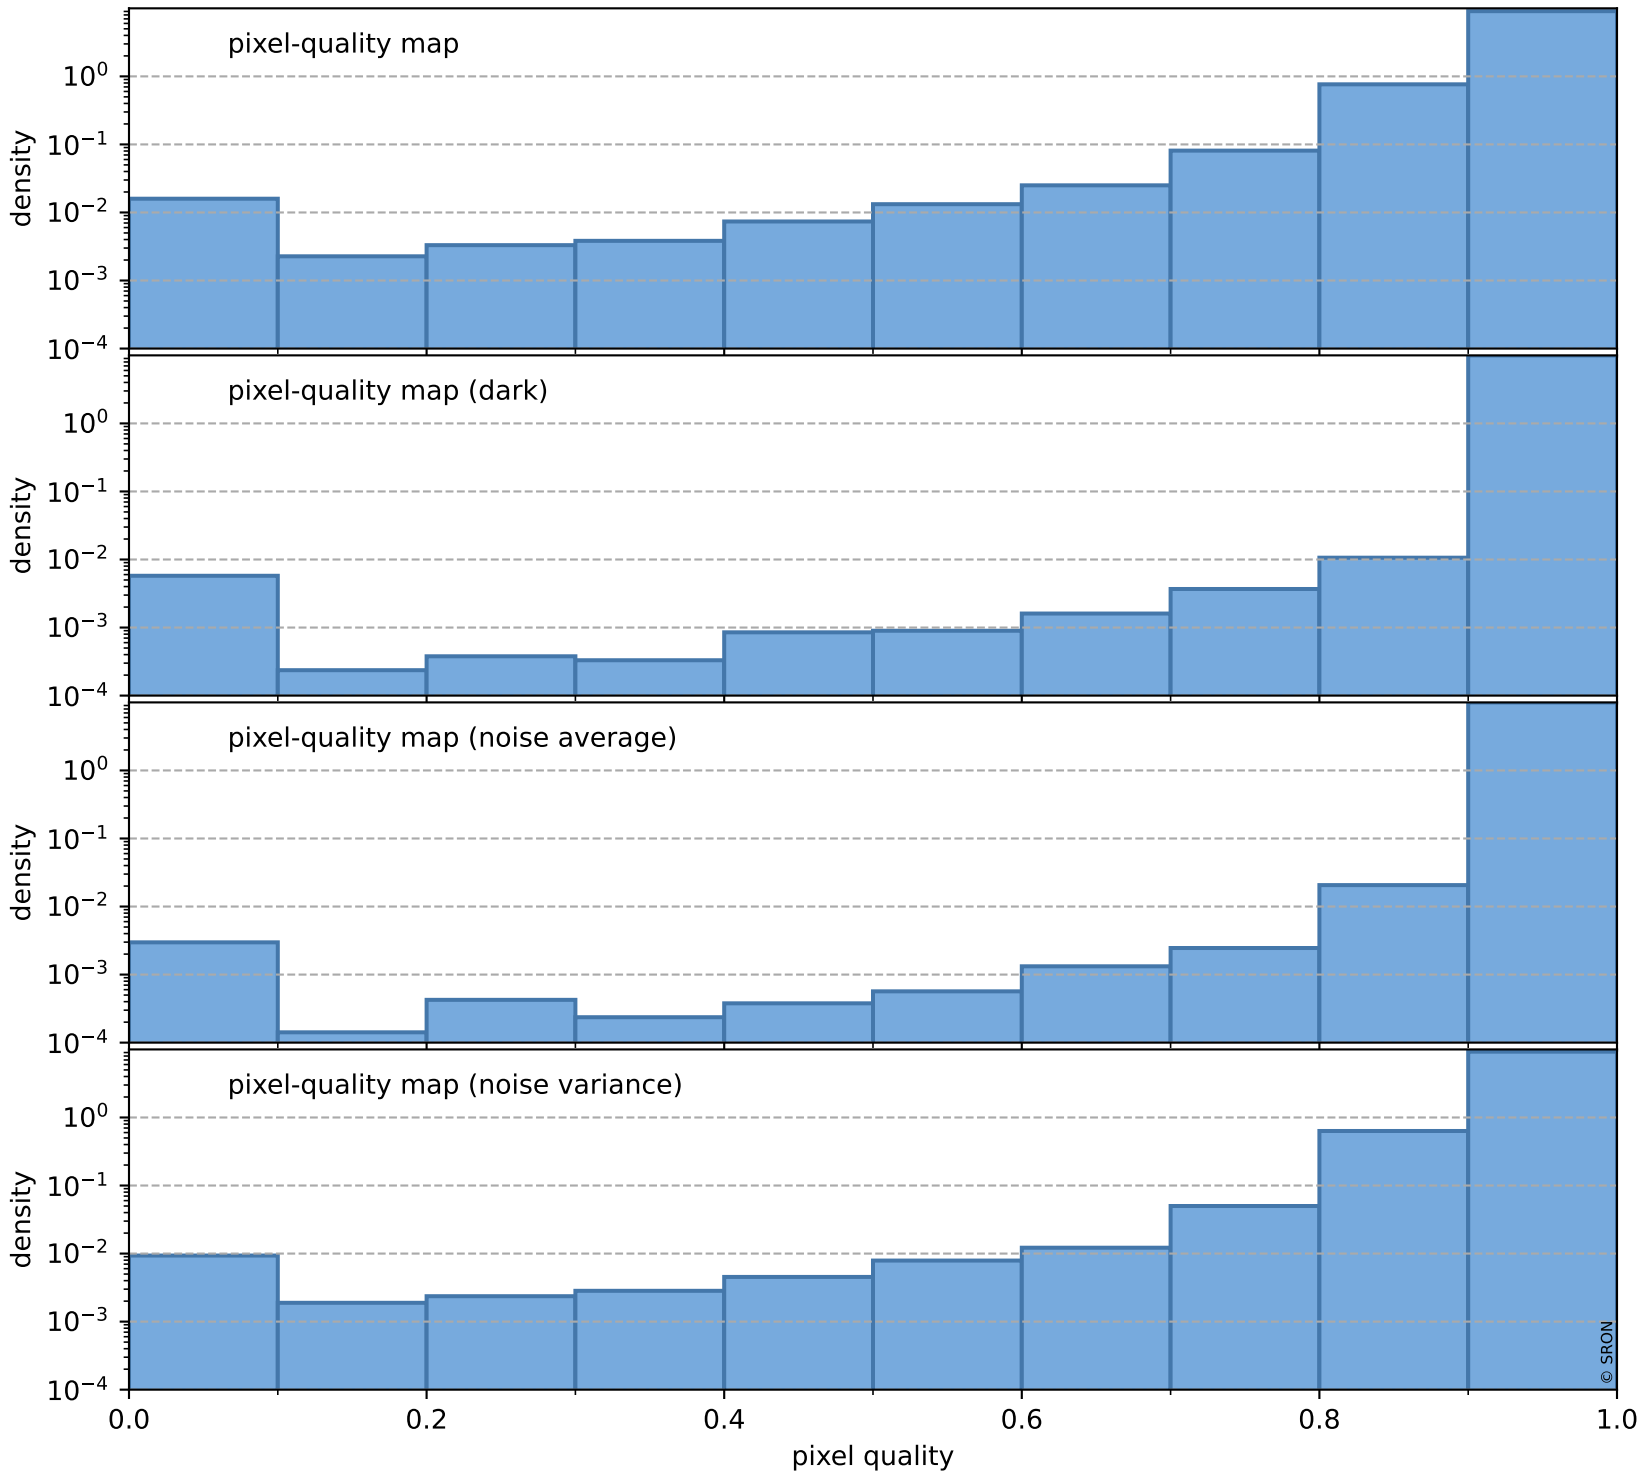

Tropomi SWIR pixel quality (beta nominal)

orbits : 18 in [29287, 29332]
coverage : 2023-06-08 / 2023-06-11
bad (quality < 0.8) : 1904
worst (quality < 0.1) : 175
created : 2023-08-22T12:17:55

Tropomi SWIR pixel quality (beta nominal)

orbits : 18 in [29287, 29332]
coverage : 2023-06-08 / 2023-06-11
to good : 859
good to bad : 1658
to worst : 147
created : 2023-08-22T12:17:55

total quality compared with SWIR pixel-quality CKD

Tropomi SWIR pixel quality (beta nominal)

orbits : 18 in [29287, 29332]
coverage : 2023-06-08 / 2023-06-11
created : 2023-08-22T12:17:56

Histograms of pixel-quality

Tropomi SWIR pixel quality (beta nominal) ground-tracks of Sentinel-5P

orbits : 18 in [29287, 29332]
coverage : 2023-06-08 / 2023-06-11
created : 2023-08-22T12:17:56