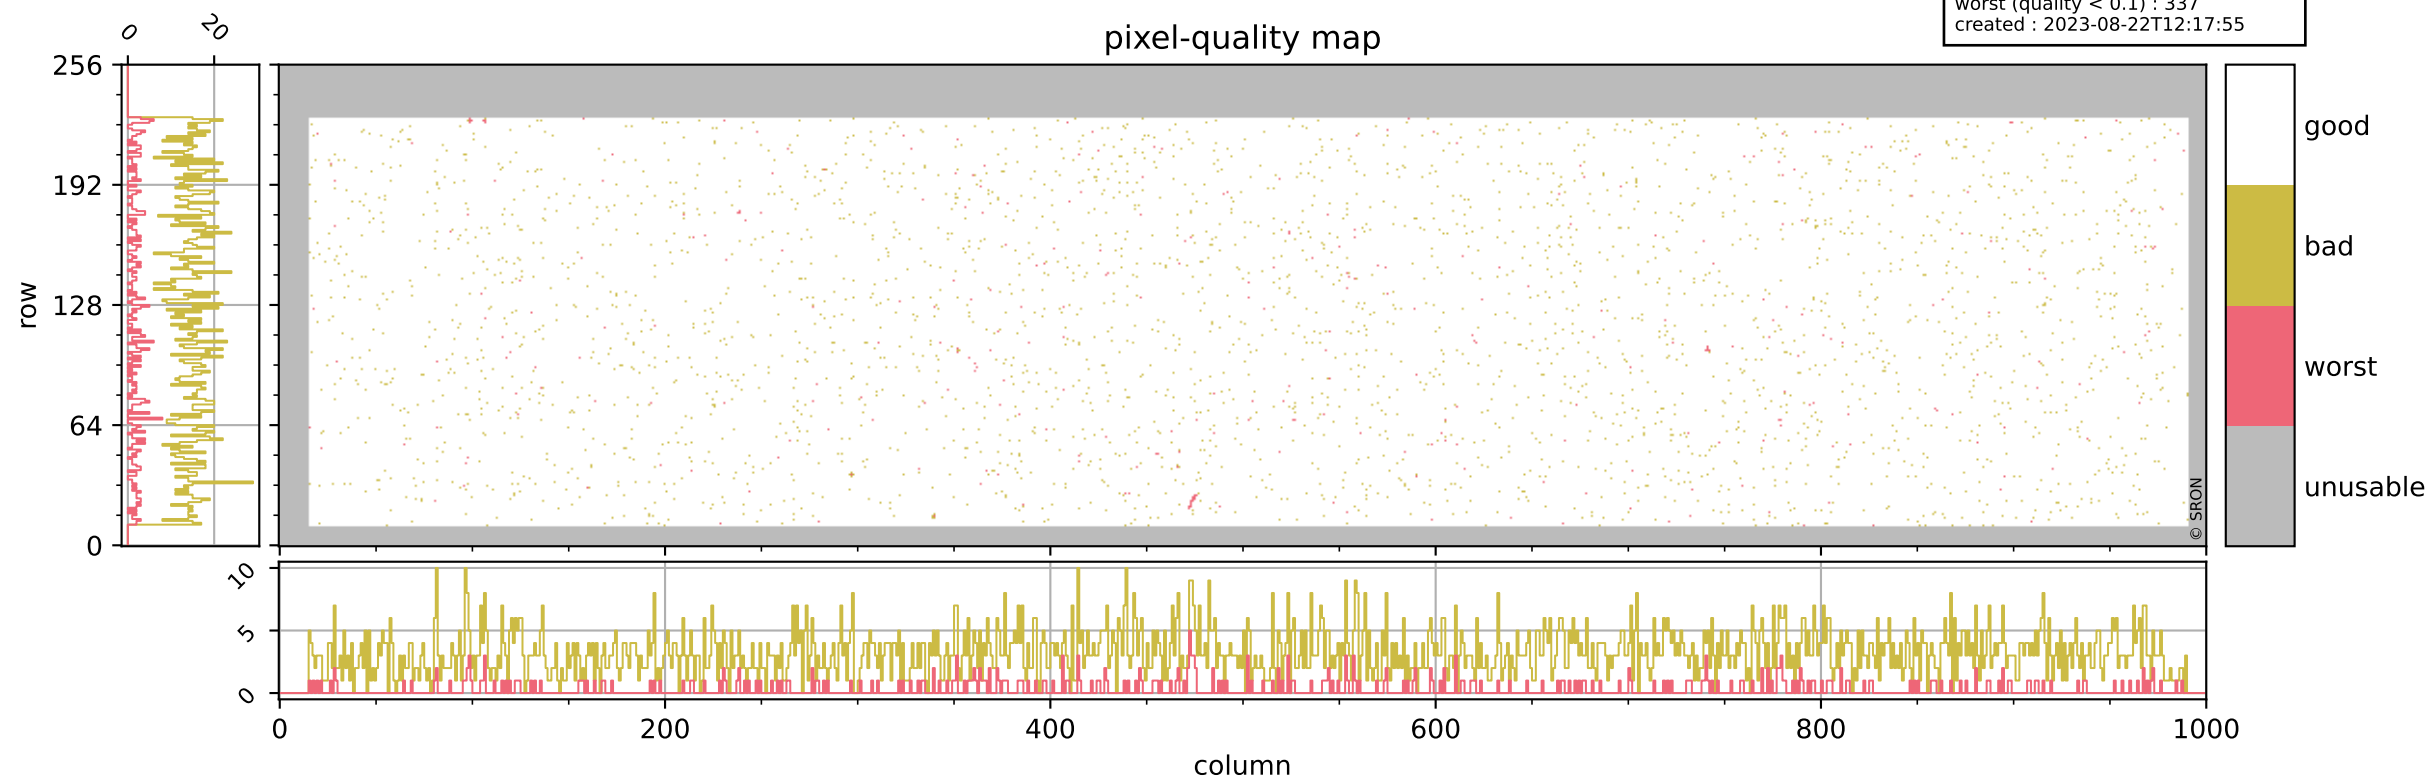

Tropomi SWIR pixel quality (beta nominal)

orbits : 18 in [29287, 29332]
coverage : 2023-06-08 / 2023-06-11
bad (quality < 0.8) : 3218
worst (quality < 0.1) : 337
created : 2023-08-22T12:17:55

Tropomi SWIR pixel quality (beta nominal)

orbits : 18 in [29287, 29332]
coverage : 2023-06-08 / 2023-06-11
bad (quality < 0.8) : 291
worst (quality < 0.1) : 122
created : 2023-08-22T12:17:55

Tropomi SWIR pixel quality (beta nominal)

orbits : 18 in [29287, 29332]
coverage : 2023-06-08 / 2023-06-11
bad (quality < 0.8) : 157
worst (quality < 0.1) : 40
created : 2023-08-22T12:17:55

Tropomi SWIR pixel quality (beta nominal)

orbits : 18 in [29287, 29332]
coverage : 2023-06-08 / 2023-06-11
bad (quality < 0.8) : 1904
worst (quality < 0.1) : 175
created : 2023-08-22T12:17:55

Tropomi SWIR pixel quality (beta nominal)

orbits : 18 in [29287, 29332]
coverage : 2023-06-08 / 2023-06-11
created : 2023-08-22T12:17:56

Histograms of pixel-quality

Tropomi SWIR pixel quality (beta nominal) ground-tracks of Sentinel-5P

orbits : 18 in [29287, 29332]
coverage : 2023-06-08 / 2023-06-11
created : 2023-08-22T12:17:56