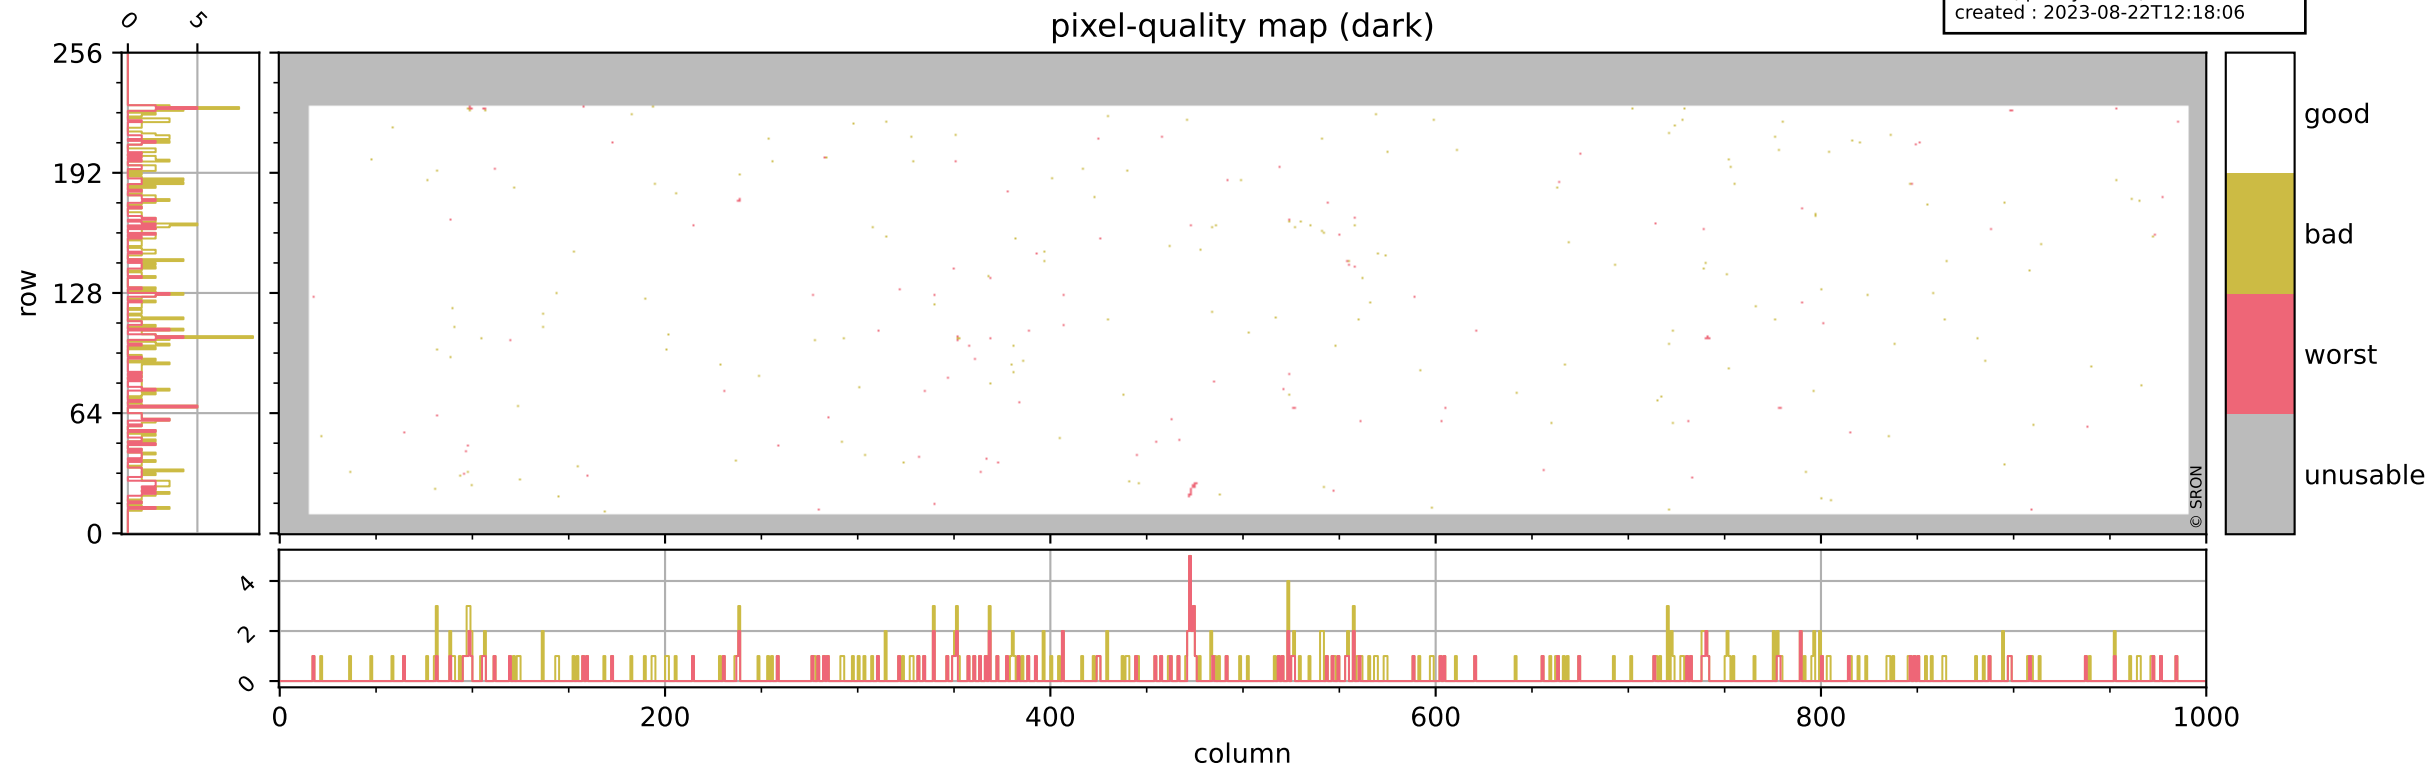

Tropomi SWIR pixel quality (beta nominal)

orbits : 18 in [29467, 29512]
coverage : 2023-06-21 / 2023-06-24
bad (quality < 0.8) : 2510
worst (quality < 0.1) : 292
created : 2023-08-22T12:18:06

pixel-quality map

Tropomi SWIR pixel quality (beta nominal)

orbits : 18 in [29467, 29512]
coverage : 2023-06-21 / 2023-06-24
bad (quality < 0.8) : 291
worst (quality < 0.1) : 120
created : 2023-08-22T12:18:06

Tropomi SWIR pixel quality (beta nominal)

orbits : 18 in [29467, 29512]
coverage : 2023-06-21 / 2023-06-24
bad (quality < 0.8) : 153
worst (quality < 0.1) : 39
created : 2023-08-22T12:18:06

Tropomi SWIR pixel quality (beta nominal)

orbits : 18 in [29467, 29512]
coverage : 2023-06-21 / 2023-06-24
bad (quality < 0.8) : 1188
worst (quality < 0.1) : 119
created : 2023-08-22T12:18:07

Tropomi SWIR pixel quality (beta nominal)

orbits : 18 in [29467, 29512]
coverage : 2023-06-21 / 2023-06-24
to good : 867
good to bad : 999
to worst : 104
created : 2023-08-22T12:18:07

total quality compared with SWIR pixel-quality CKD