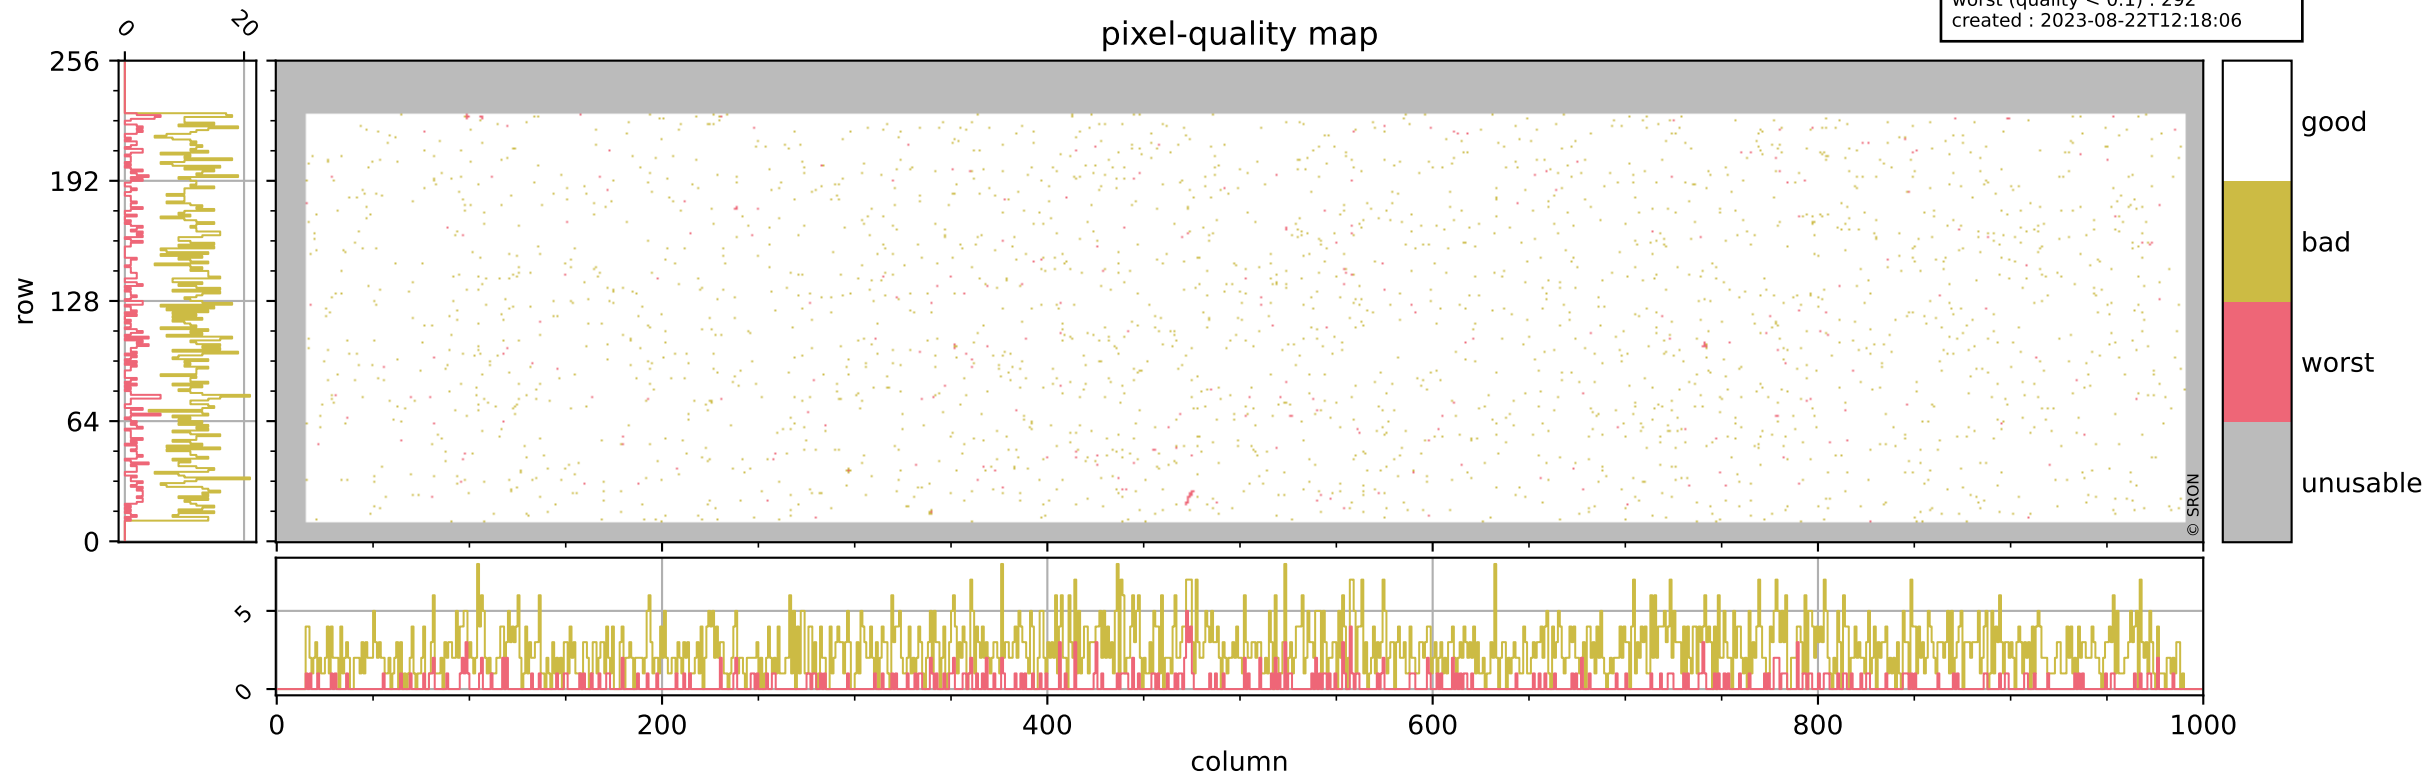

Tropomi SWIR pixel quality (beta nominal)

orbits : 18 in [29467, 29512]
coverage : 2023-06-21 / 2023-06-24
bad (quality < 0.8) : 2510
worst (quality < 0.1) : 292
created : 2023-08-22T12:18:06

pixel-quality map

Tropomi SWIR pixel quality (beta nominal)

orbits : 18 in [29467, 29512]
coverage : 2023-06-21 / 2023-06-24
bad (quality < 0.8) : 291
worst (quality < 0.1) : 120
created : 2023-08-22T12:18:06

Tropomi SWIR pixel quality (beta nominal)

orbits : 18 in [29467, 29512]
coverage : 2023-06-21 / 2023-06-24
bad (quality < 0.8) : 153
worst (quality < 0.1) : 39
created : 2023-08-22T12:18:06

Tropomi SWIR pixel quality (beta nominal)

orbits : 18 in [29467, 29512]
coverage : 2023-06-21 / 2023-06-24
bad (quality < 0.8) : 1188
worst (quality < 0.1) : 119
created : 2023-08-22T12:18:07

Tropomi SWIR pixel quality (beta nominal)

orbits : 18 in [29467, 29512]
coverage : 2023-06-21 / 2023-06-24
to good : 867
good to bad : 999
to worst : 104
created : 2023-08-22T12:18:07

total quality compared with SWIR pixel-quality CKD