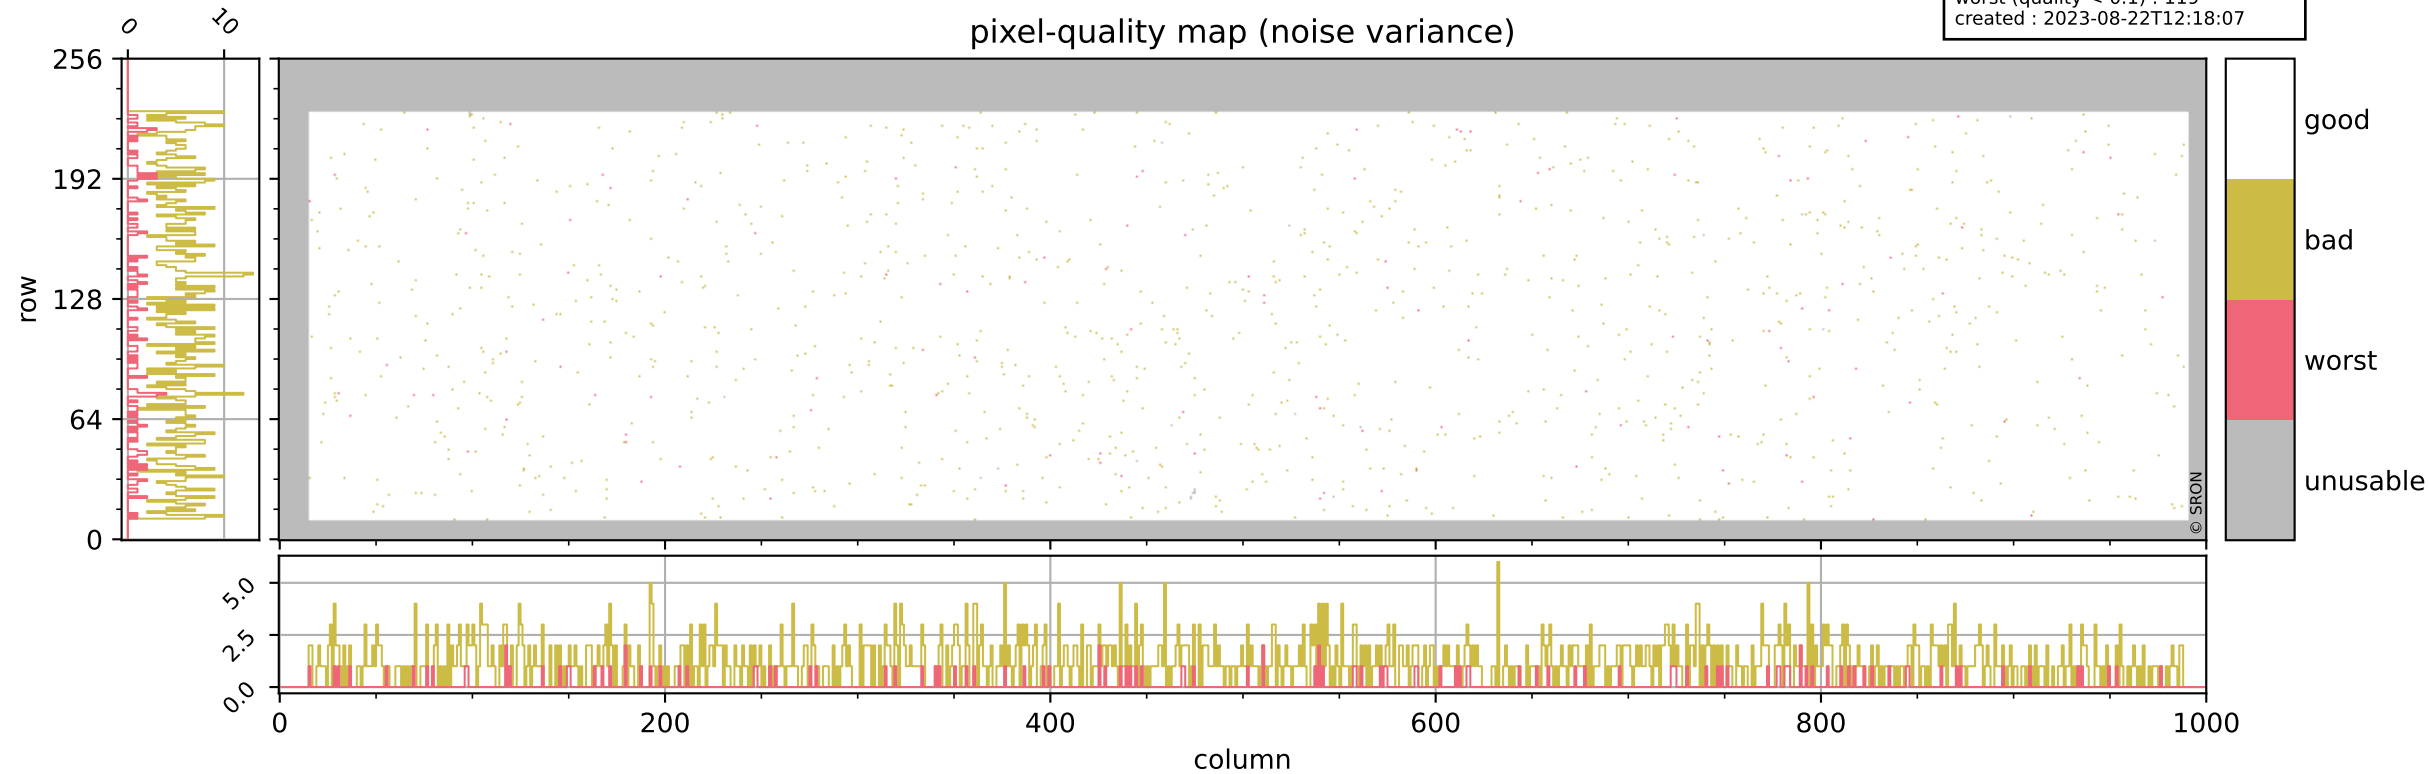

Tropomi SWIR pixel quality (beta nominal)

orbits : 18 in [29467, 29512]
coverage : 2023-06-21 / 2023-06-24
bad (quality < 0.8) : 291
worst (quality < 0.1) : 120
created : 2023-08-22T12:18:06

Tropomi SWIR pixel quality (beta nominal)

orbits : 18 in [29467, 29512]
coverage : 2023-06-21 / 2023-06-24
bad (quality < 0.8) : 153
worst (quality < 0.1) : 39
created : 2023-08-22T12:18:06

Tropomi SWIR pixel quality (beta nominal)

orbits : 18 in [29467, 29512]
coverage : 2023-06-21 / 2023-06-24
bad (quality < 0.8) : 1188
worst (quality < 0.1) : 119
created : 2023-08-22T12:18:07

Tropomi SWIR pixel quality (beta nominal)

orbits : 18 in [29467, 29512]
coverage : 2023-06-21 / 2023-06-24
to good : 867
good to bad : 999
to worst : 104
created : 2023-08-22T12:18:07

total quality compared with SWIR pixel-quality CKD

Tropomi SWIR pixel quality (beta nominal)

orbits : 18 in [29467, 29512]
coverage : 2023-06-21 / 2023-06-24
created : 2023-08-22T12:18:07

Histograms of pixel-quality

Tropomi SWIR pixel quality (beta nominal) ground-tracks of Sentinel-5P