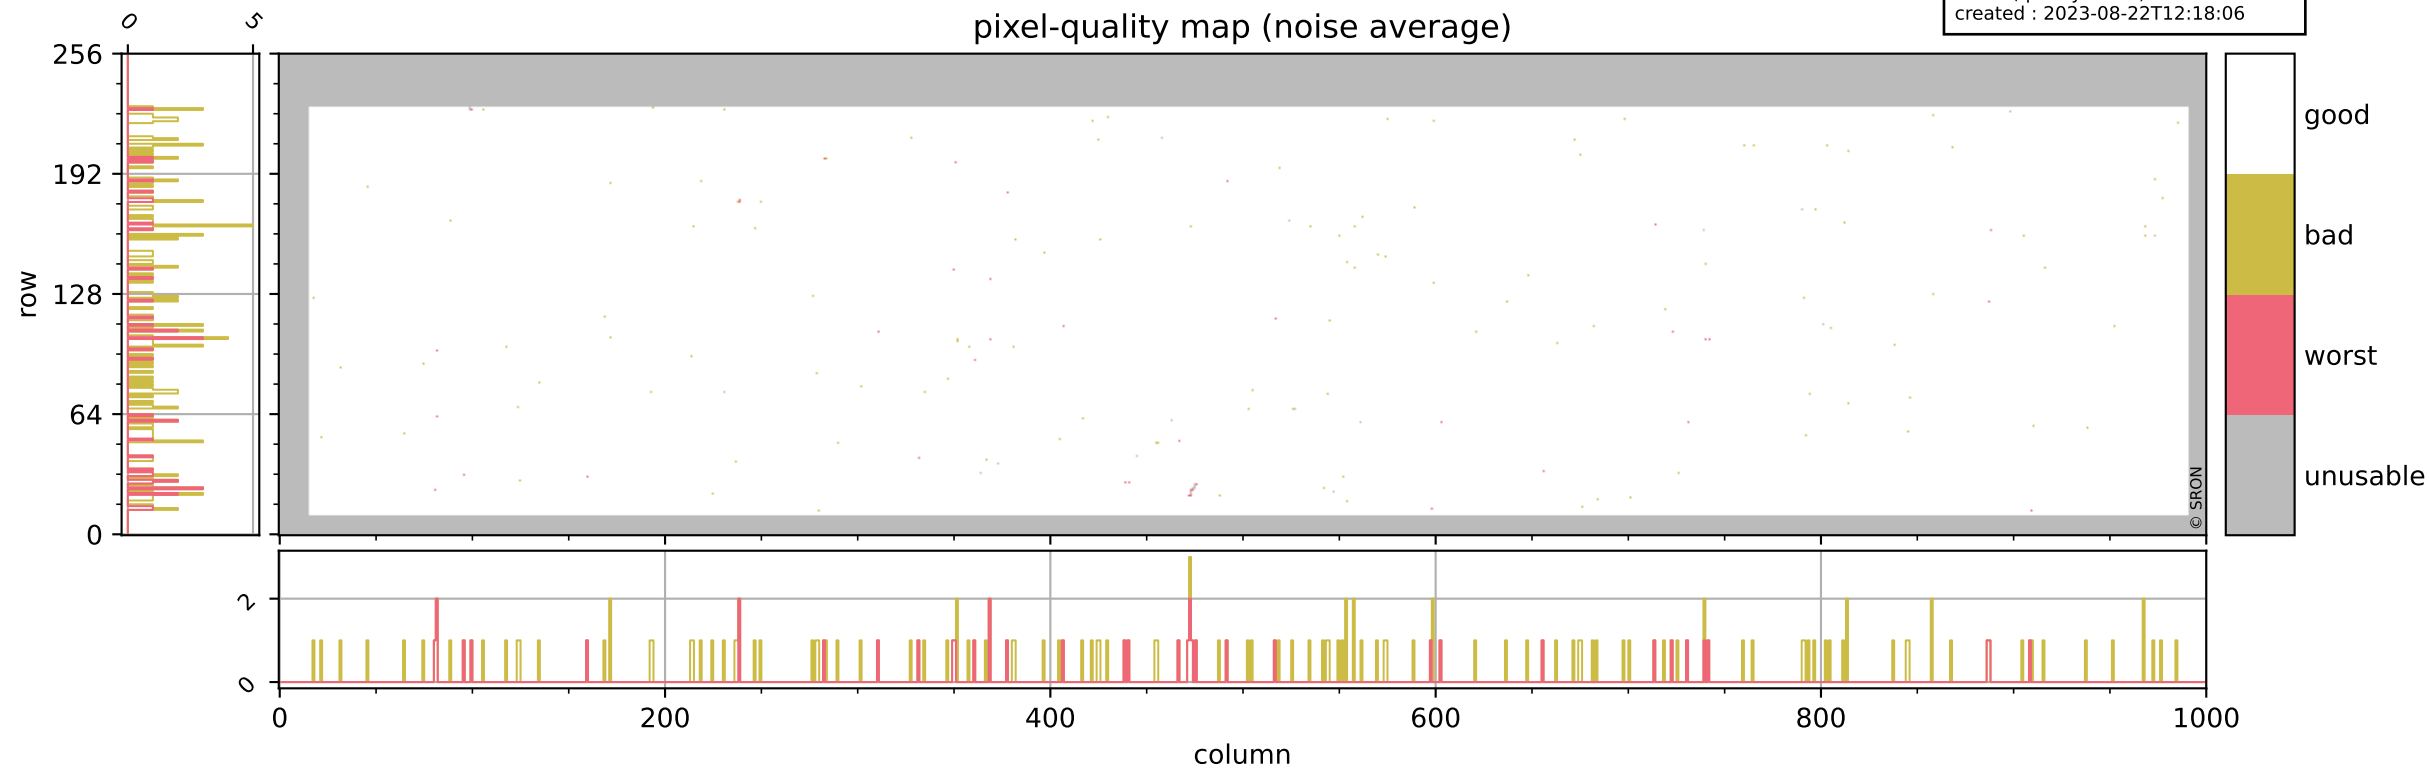

Tropomi SWIR pixel quality (beta nominal)

orbits : 18 in [29467, 29512]
coverage : 2023-06-21 / 2023-06-24
bad (quality < 0.8) : 2510
worst (quality < 0.1) : 292
created : 2023-08-22T12:18:06

pixel-quality map

Tropomi SWIR pixel quality (beta nominal)

orbits : 18 in [29467, 29512]
coverage : 2023-06-21 / 2023-06-24
bad (quality < 0.8) : 291
worst (quality < 0.1) : 120
created : 2023-08-22T12:18:06

Tropomi SWIR pixel quality (beta nominal)

orbits : 18 in [29467, 29512]
coverage : 2023-06-21 / 2023-06-24
bad (quality < 0.8) : 153
worst (quality < 0.1) : 39
created : 2023-08-22T12:18:06

Tropomi SWIR pixel quality (beta nominal)

orbits : 18 in [29467, 29512]
coverage : 2023-06-21 / 2023-06-24
bad (quality < 0.8) : 1188
worst (quality < 0.1) : 119
created : 2023-08-22T12:18:07

Tropomi SWIR pixel quality (beta nominal)

orbits : 18 in [29467, 29512]
coverage : 2023-06-21 / 2023-06-24
to good : 867
good to bad : 999
to worst : 104
created : 2023-08-22T12:18:07

total quality compared with SWIR pixel-quality CKD