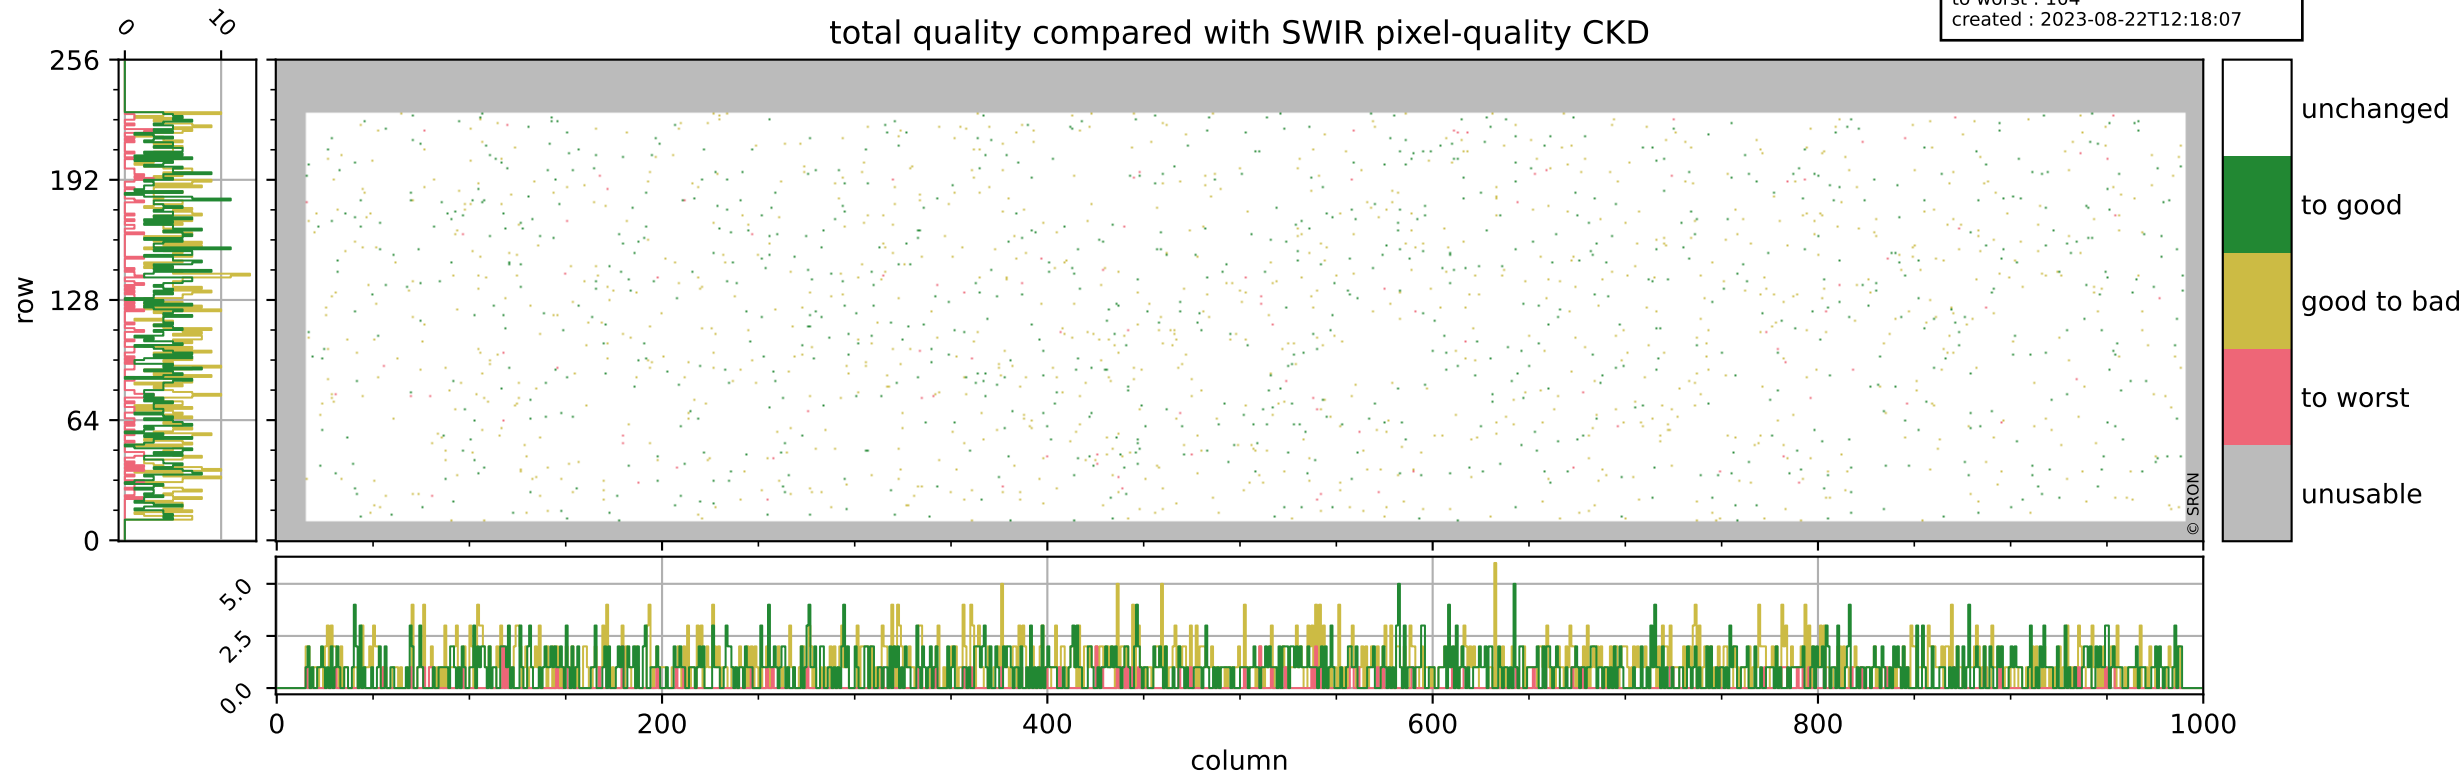

Tropomi SWIR pixel quality (beta nominal)

orbits : 18 in [29467, 29512]
coverage : 2023-06-21 / 2023-06-24
bad (quality < 0.8) : 291
worst (quality < 0.1) : 120
created : 2023-08-22T12:18:06

Tropomi SWIR pixel quality (beta nominal)

orbits : 18 in [29467, 29512]
coverage : 2023-06-21 / 2023-06-24
bad (quality < 0.8) : 153
worst (quality < 0.1) : 39
created : 2023-08-22T12:18:06

Tropomi SWIR pixel quality (beta nominal)

orbits : 18 in [29467, 29512]
coverage : 2023-06-21 / 2023-06-24
bad (quality < 0.8) : 1188
worst (quality < 0.1) : 119
created : 2023-08-22T12:18:07

Tropomi SWIR pixel quality (beta nominal)

orbits : 18 in [29467, 29512]
coverage : 2023-06-21 / 2023-06-24
to good : 867
good to bad : 999
to worst : 104
created : 2023-08-22T12:18:07

total quality compared with SWIR pixel-quality CKD

Tropomi SWIR pixel quality (beta nominal)

orbits : 18 in [29467, 29512]
coverage : 2023-06-21 / 2023-06-24
created : 2023-08-22T12:18:07

Histograms of pixel-quality

Tropomi SWIR pixel quality (beta nominal) ground-tracks of Sentinel-5P