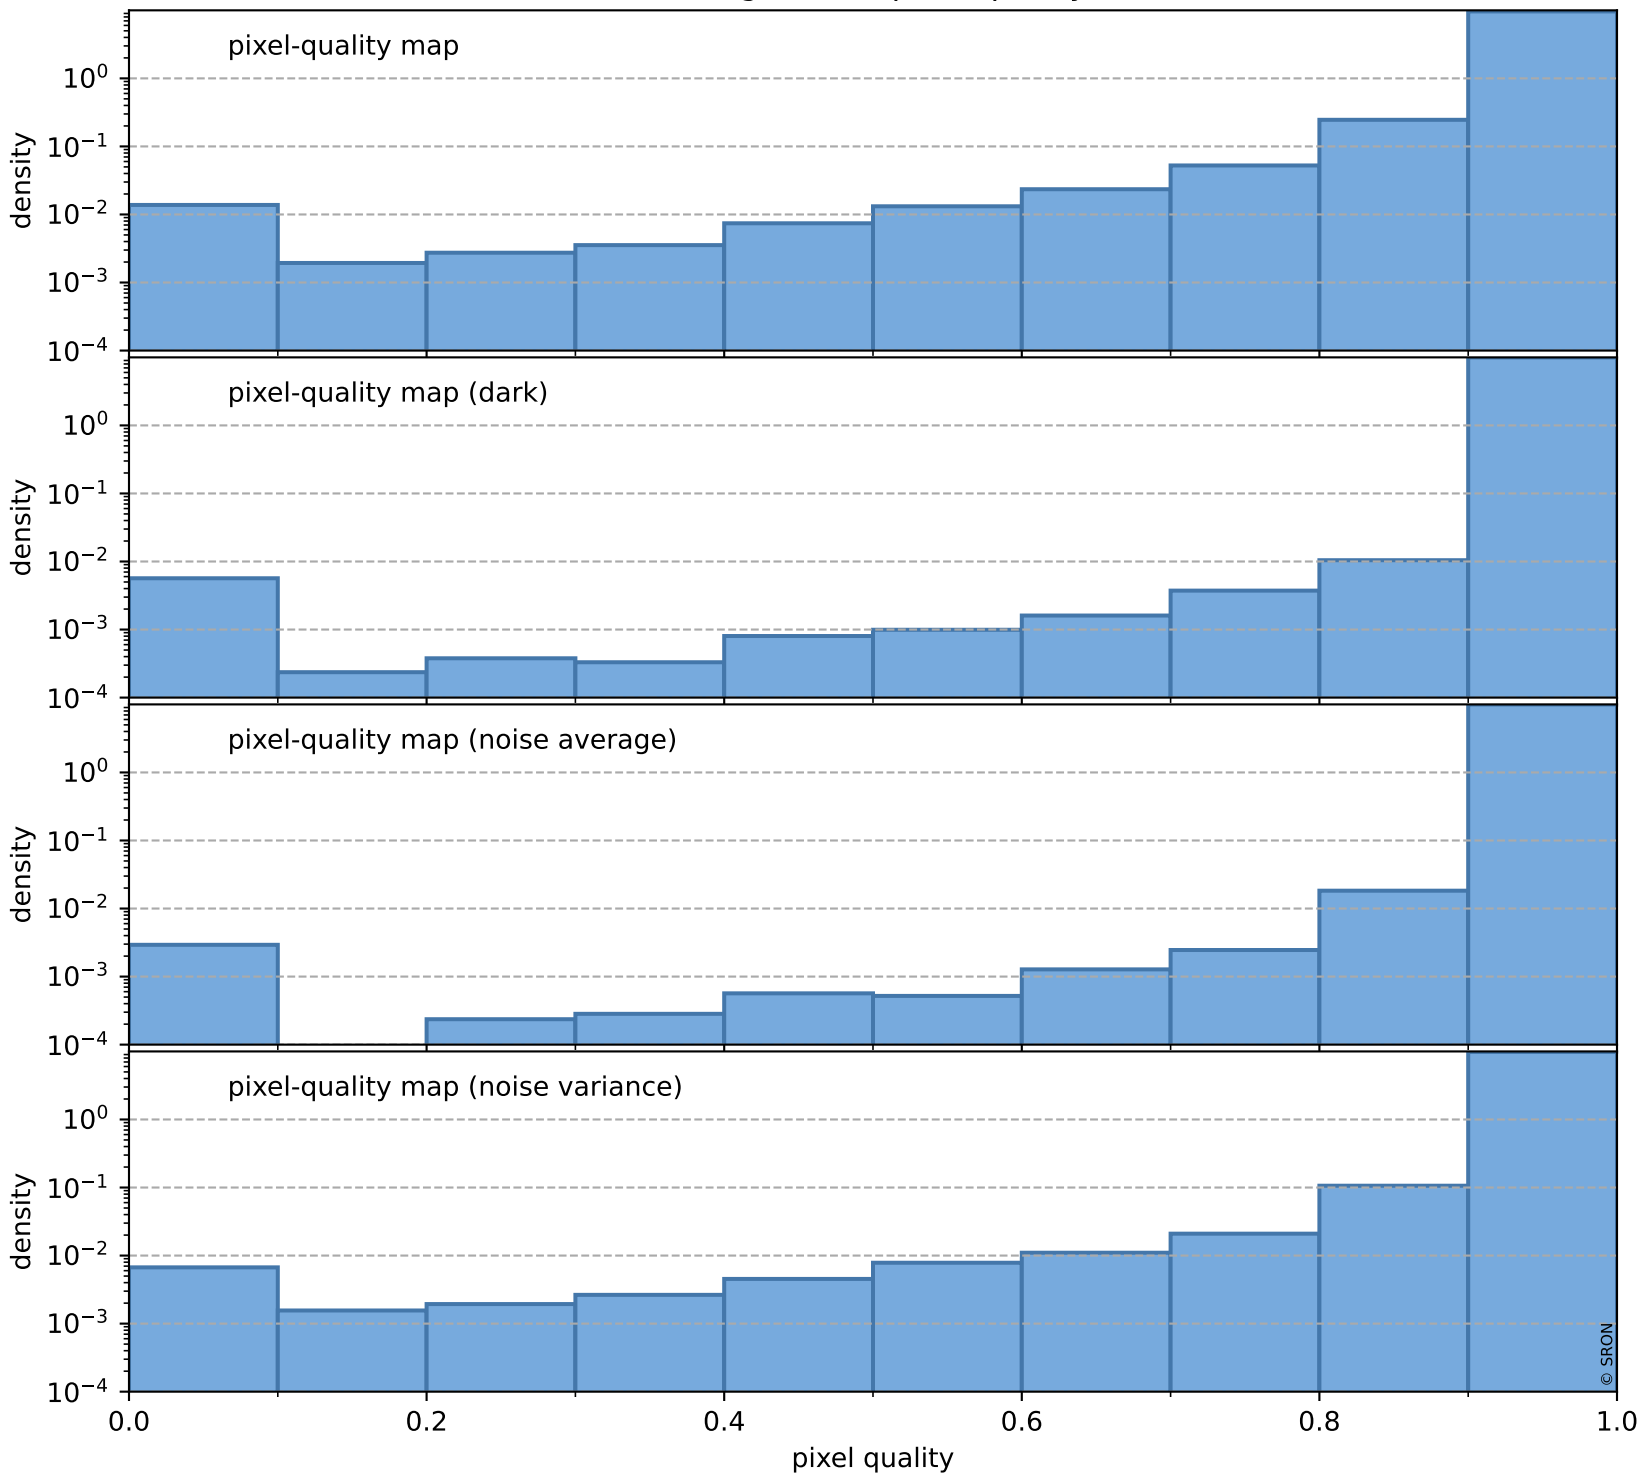

Tropomi SWIR pixel quality (beta nominal)

orbits : 18 in [29467, 29512]
coverage : 2023-06-21 / 2023-06-24
to good : 867
good to bad : 999
to worst : 104
created : 2023-08-22T12:18:07

total quality compared with SWIR pixel-quality CKD

Tropomi SWIR pixel quality (beta nominal)

orbits : 18 in [29467, 29512]
coverage : 2023-06-21 / 2023-06-24
created : 2023-08-22T12:18:07

Histograms of pixel-quality

Tropomi SWIR pixel quality (beta nominal) ground-tracks of Sentinel-5P