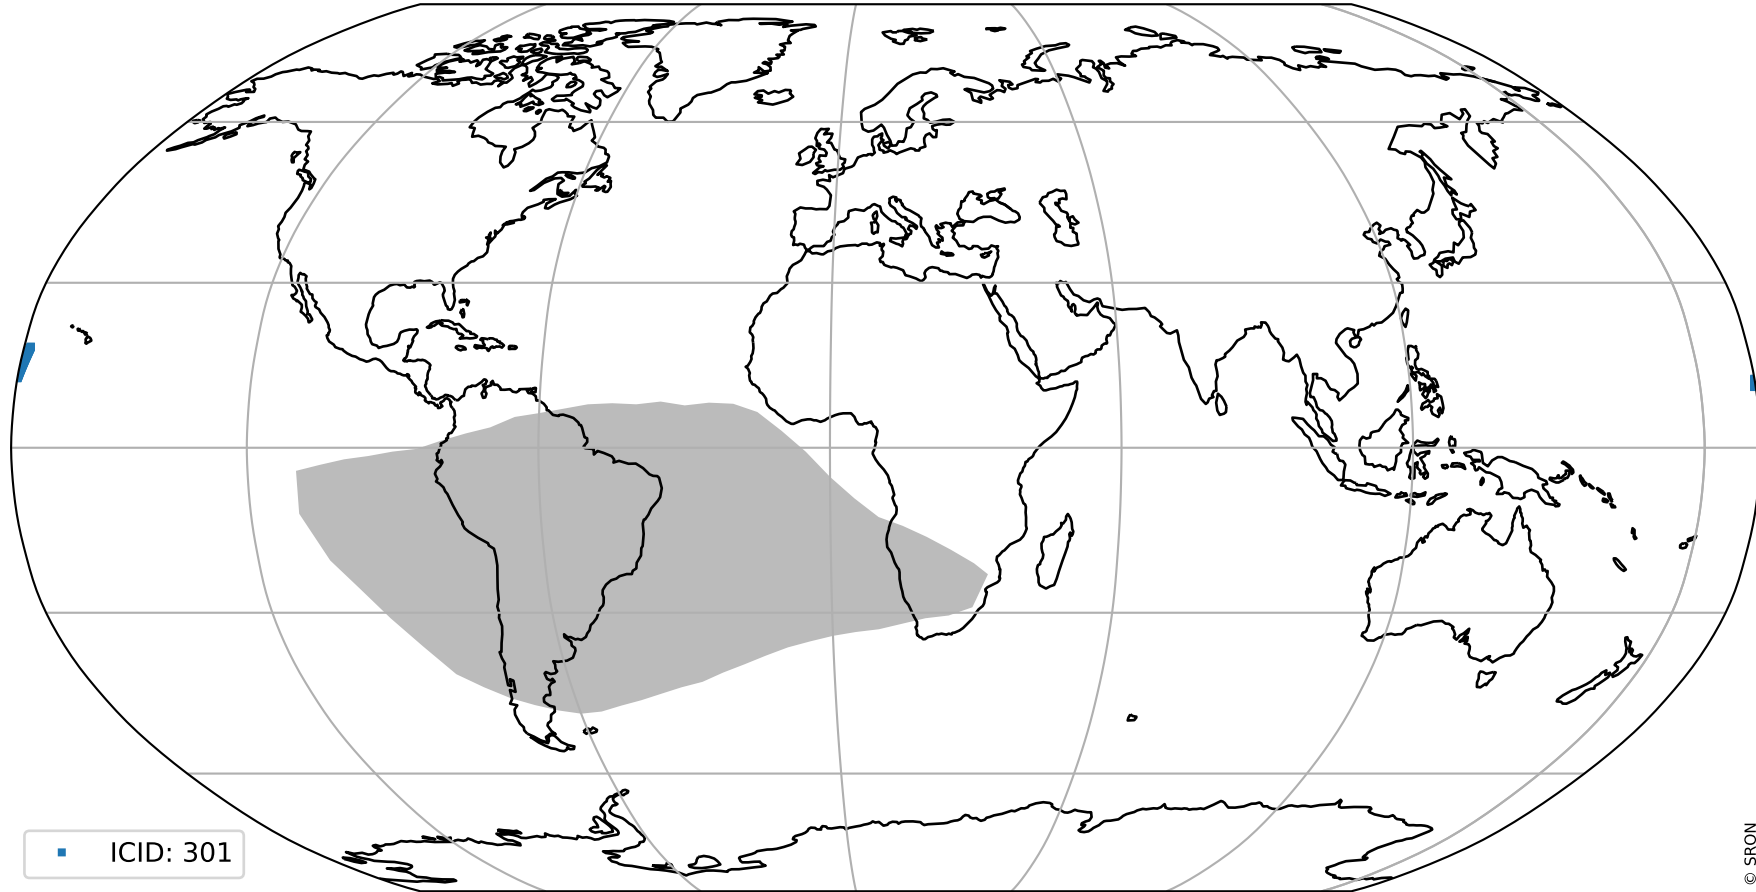

Tropomi SWIR pixel quality (beta nominal)

orbits : 17 in [30187, 30232]
coverage : 2023-08-11 / 2023-08-14
created : 2023-08-22T12:18:50

Histograms of pixel-quality

Tropomi SWIR pixel quality (beta nominal) ground-tracks of Sentinel-5P

orbits : 17 in [30187, 30232]
coverage : 2023-08-11 / 2023-08-14
created : 2023-08-22T12:18:51

Tropomi SWIR pixel quality (beta nominal)

orbits : [1867, 30232]
coverage : 2018-02-20 / 2023-08-14
created : 2023-08-22T12:18:51