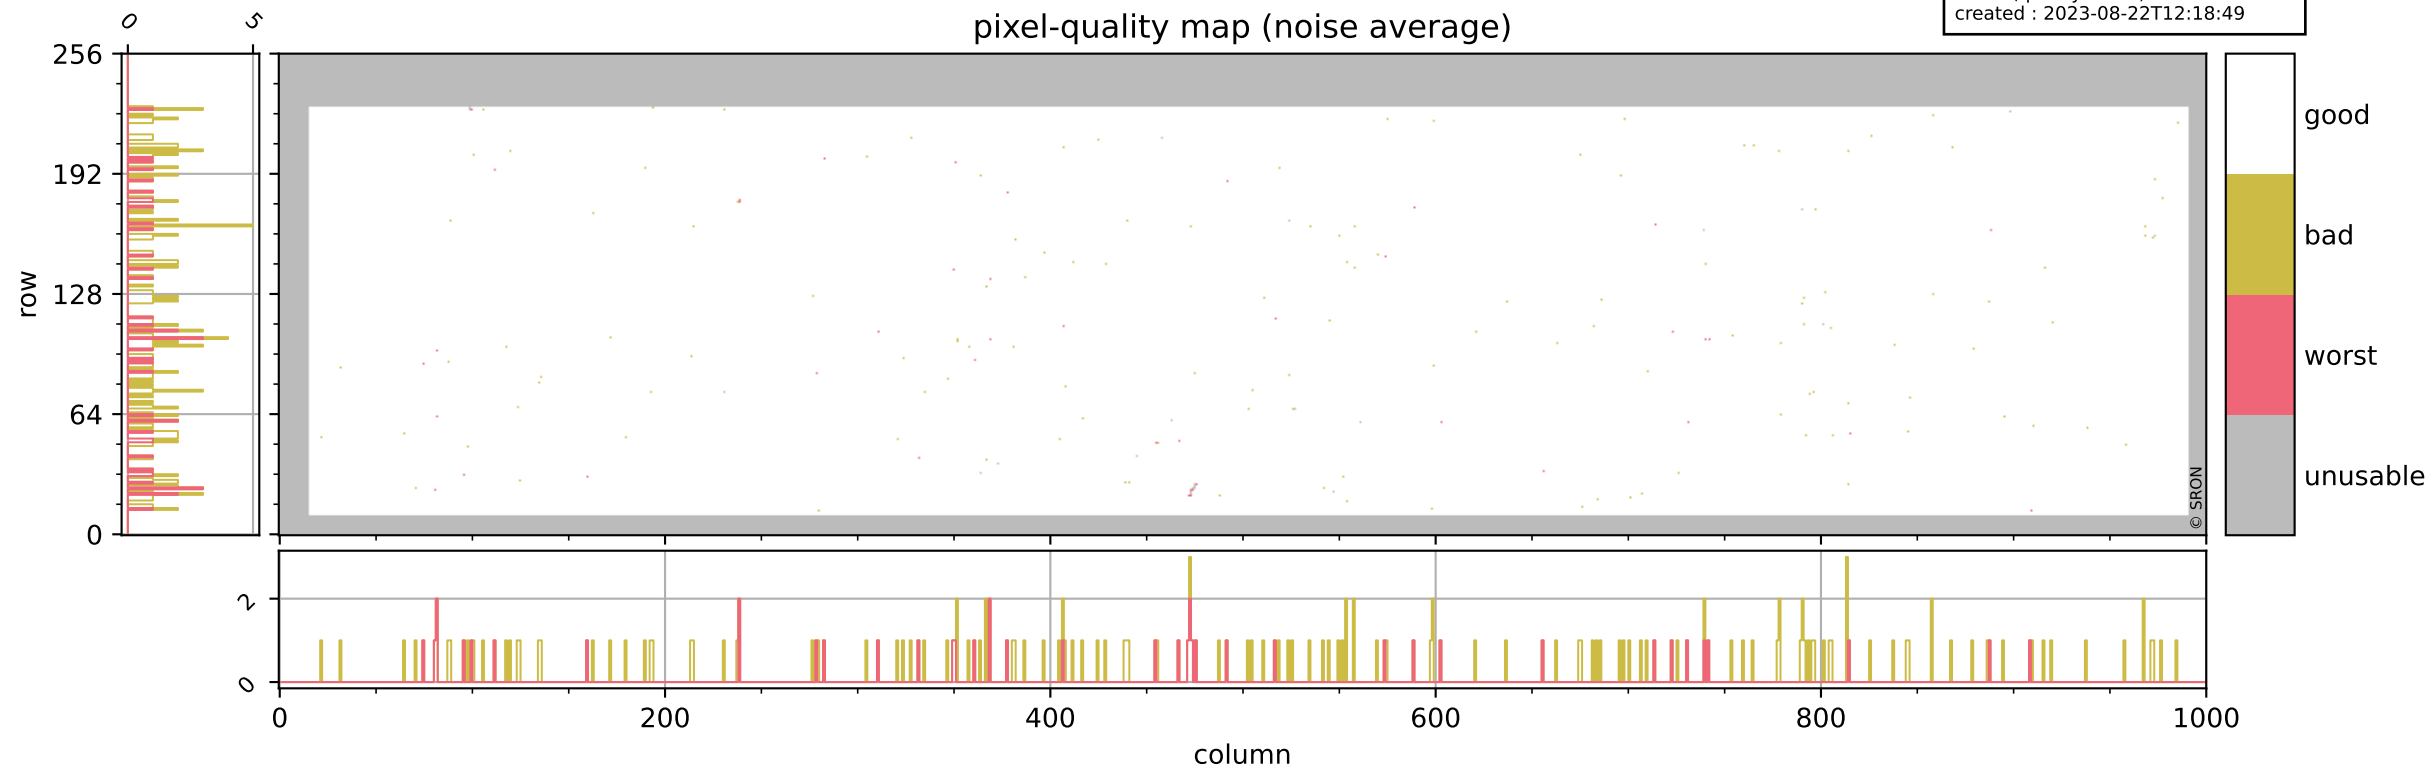

Tropomi SWIR pixel quality (beta nominal)

orbits : 17 in [30187, 30232]
coverage : 2023-08-11 / 2023-08-14
bad (quality < 0.8) : 2736
worst (quality < 0.1) : 337
created : 2023-08-22T12:18:49

pixel-quality map

Tropomi SWIR pixel quality (beta nominal)

orbits : 17 in [30187, 30232]
coverage : 2023-08-11 / 2023-08-14
bad (quality < 0.8) : 292
worst (quality < 0.1) : 118
created : 2023-08-22T12:18:49

Tropomi SWIR pixel quality (beta nominal)

orbits : 17 in [30187, 30232]
coverage : 2023-08-11 / 2023-08-14
bad (quality < 0.8) : 174
worst (quality < 0.1) : 42
created : 2023-08-22T12:18:49

Tropomi SWIR pixel quality (beta nominal)

orbits : 17 in [30187, 30232]
coverage : 2023-08-11 / 2023-08-14
bad (quality < 0.8) : 1421
worst (quality < 0.1) : 165
created : 2023-08-22T12:18:50

Tropomi SWIR pixel quality (beta nominal)

orbits : 17 in [30187, 30232]
coverage : 2023-08-11 / 2023-08-14
to good : 855
good to bad : 1163
to worst : 156
created : 2023-08-22T12:18:50

total quality compared with SWIR pixel-quality CKD