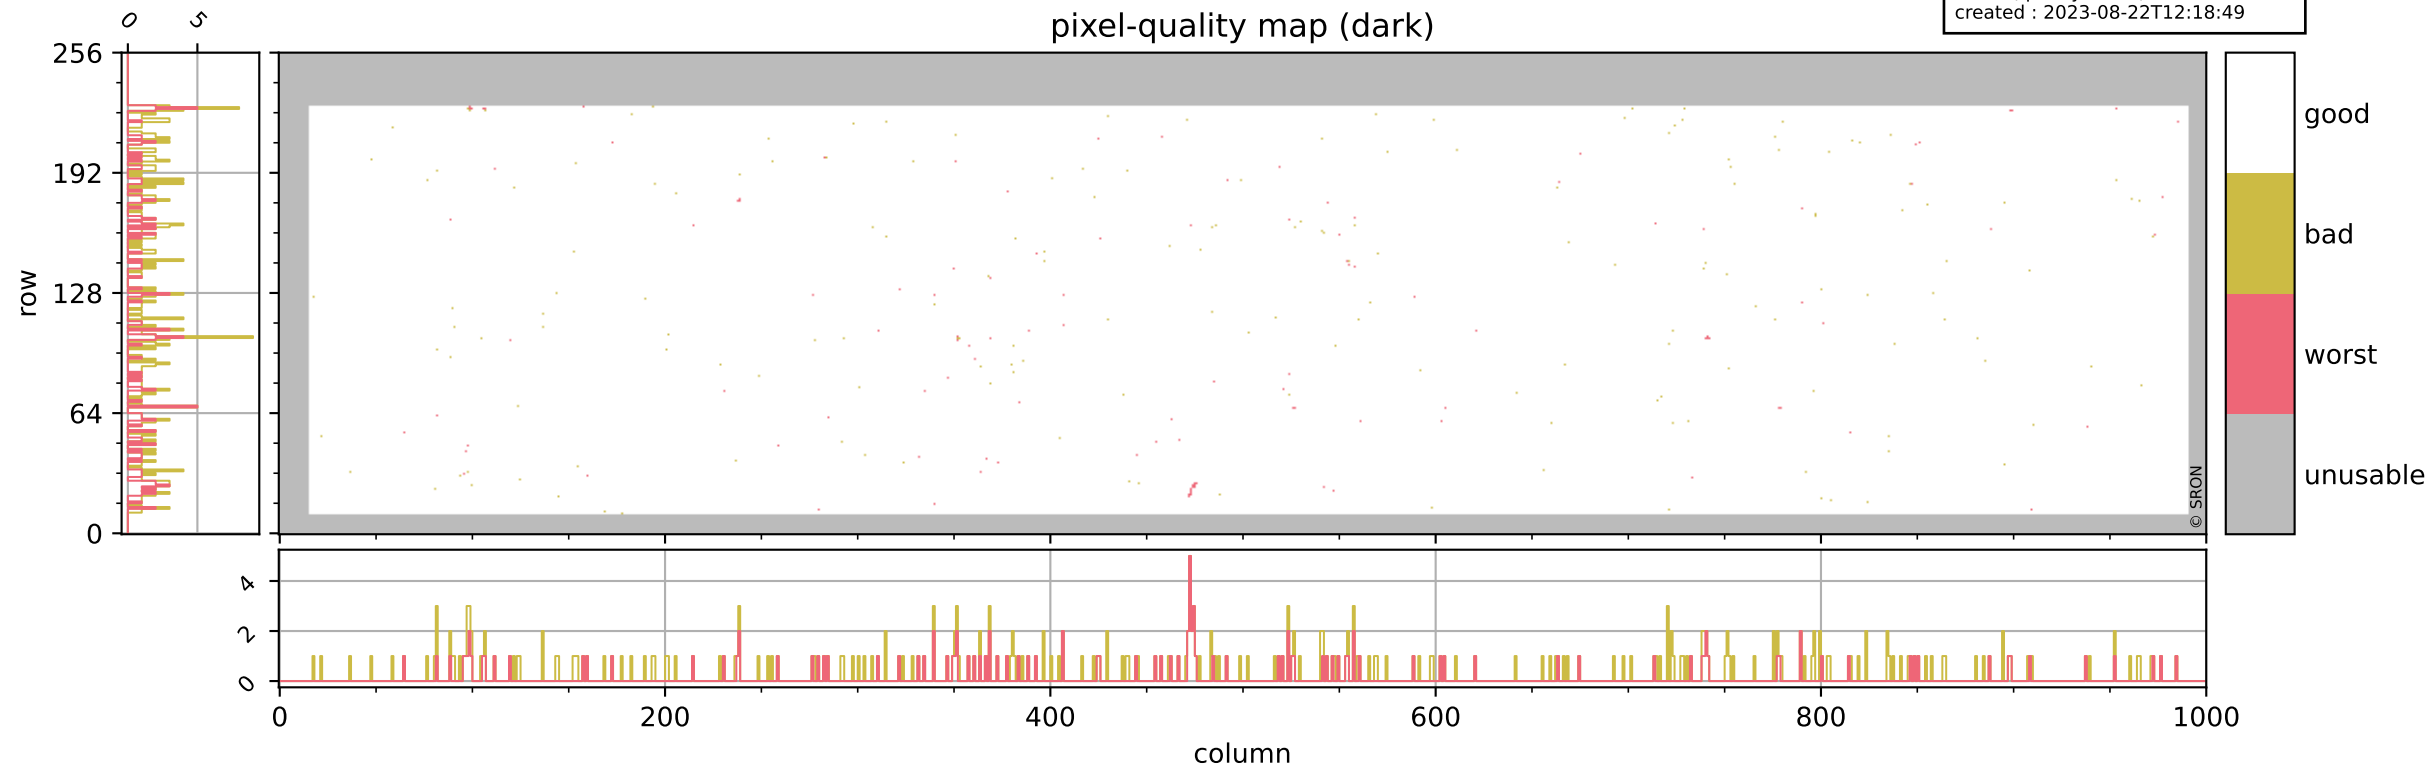

Tropomi SWIR pixel quality (beta nominal)

orbits : 17 in [30187, 30232]
coverage : 2023-08-11 / 2023-08-14
bad (quality < 0.8) : 2736
worst (quality < 0.1) : 337
created : 2023-08-22T12:18:49

pixel-quality map

Tropomi SWIR pixel quality (beta nominal)

orbits : 17 in [30187, 30232]
coverage : 2023-08-11 / 2023-08-14
bad (quality < 0.8) : 292
worst (quality < 0.1) : 118
created : 2023-08-22T12:18:49

Tropomi SWIR pixel quality (beta nominal)

orbits : 17 in [30187, 30232]
coverage : 2023-08-11 / 2023-08-14
bad (quality < 0.8) : 174
worst (quality < 0.1) : 42
created : 2023-08-22T12:18:49

Tropomi SWIR pixel quality (beta nominal)

orbits : 17 in [30187, 30232]
coverage : 2023-08-11 / 2023-08-14
bad (quality < 0.8) : 1421
worst (quality < 0.1) : 165
created : 2023-08-22T12:18:50

Tropomi SWIR pixel quality (beta nominal)

orbits : 17 in [30187, 30232]
coverage : 2023-08-11 / 2023-08-14
to good : 855
good to bad : 1163
to worst : 156
created : 2023-08-22T12:18:50

total quality compared with SWIR pixel-quality CKD