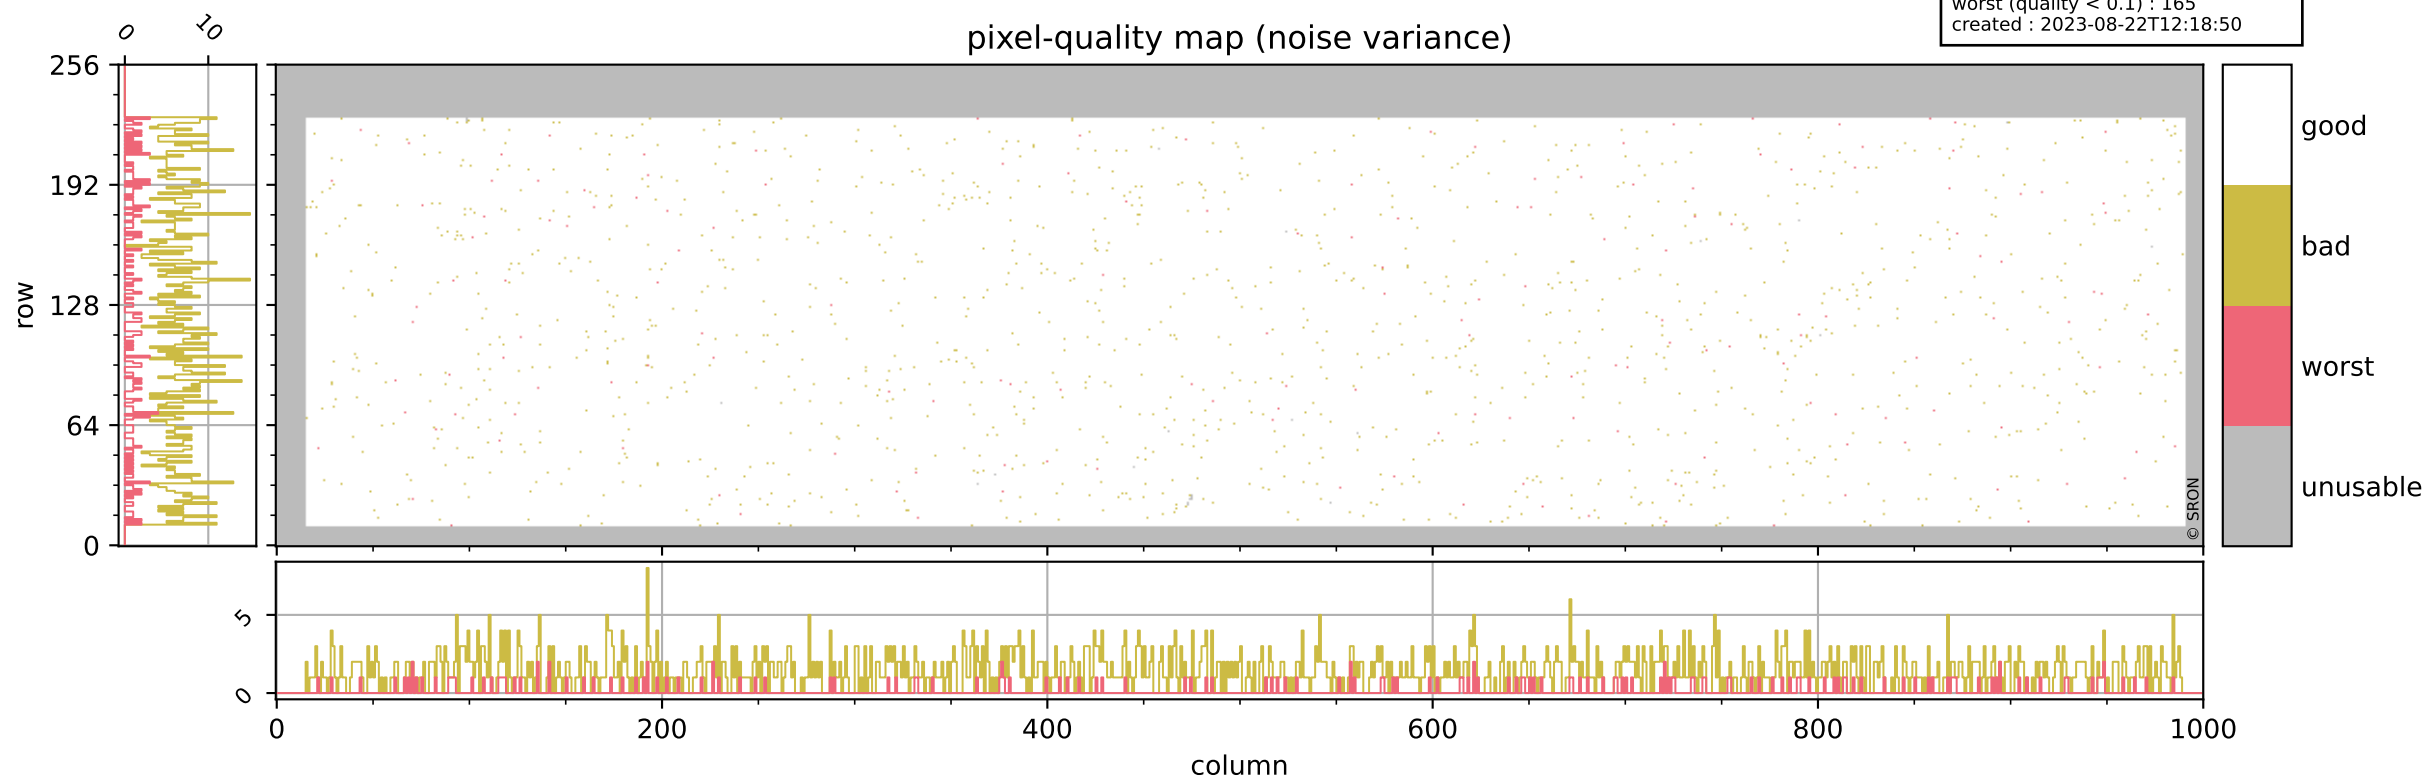

Tropomi SWIR pixel quality (beta nominal)

orbits : 17 in [30187, 30232]
coverage : 2023-08-11 / 2023-08-14
bad (quality < 0.8) : 2736
worst (quality < 0.1) : 337
created : 2023-08-22T12:18:49

pixel-quality map

Tropomi SWIR pixel quality (beta nominal)

orbits : 17 in [30187, 30232]
coverage : 2023-08-11 / 2023-08-14
bad (quality < 0.8) : 292
worst (quality < 0.1) : 118
created : 2023-08-22T12:18:49

Tropomi SWIR pixel quality (beta nominal)

orbits : 17 in [30187, 30232]
coverage : 2023-08-11 / 2023-08-14
bad (quality < 0.8) : 174
worst (quality < 0.1) : 42
created : 2023-08-22T12:18:49

Tropomi SWIR pixel quality (beta nominal)

orbits : 17 in [30187, 30232]
coverage : 2023-08-11 / 2023-08-14
bad (quality < 0.8) : 1421
worst (quality < 0.1) : 165
created : 2023-08-22T12:18:50

Tropomi SWIR pixel quality (beta nominal)

orbits : 17 in [30187, 30232]
coverage : 2023-08-11 / 2023-08-14
to good : 855
good to bad : 1163
to worst : 156
created : 2023-08-22T12:18:50

total quality compared with SWIR pixel-quality CKD