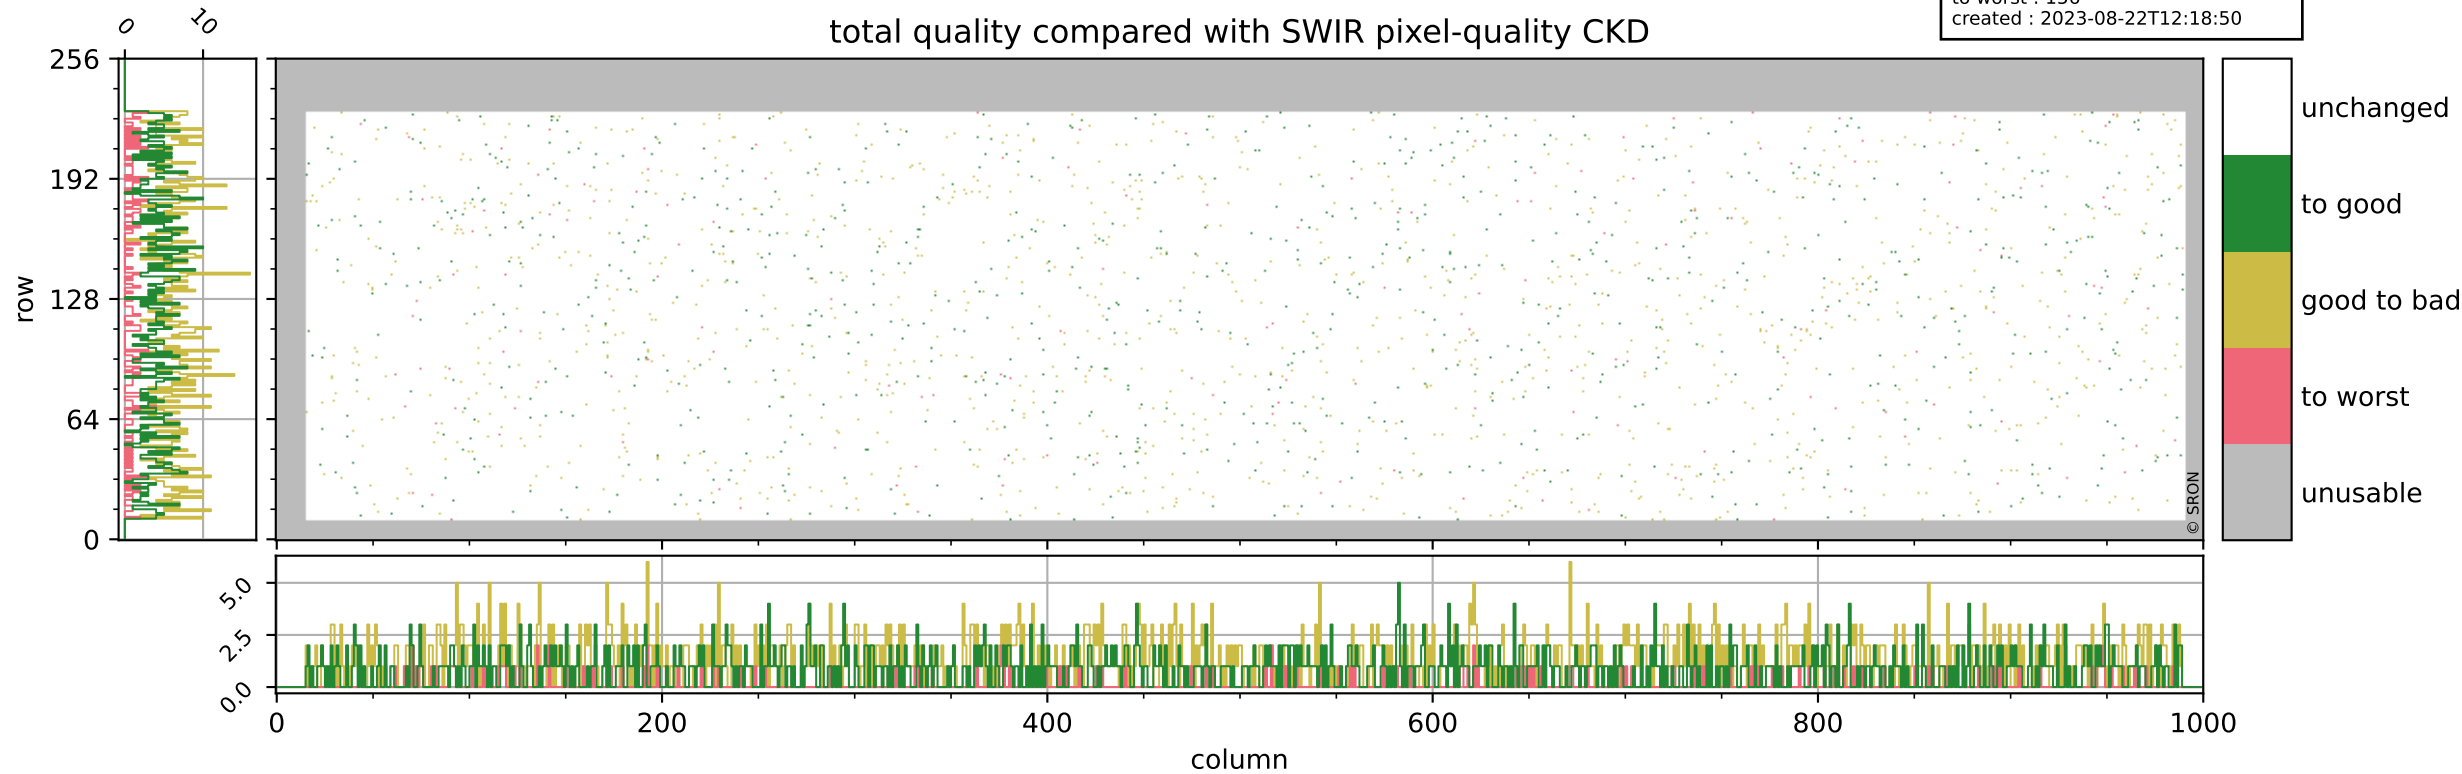

Tropomi SWIR pixel quality (beta nominal)

orbits : 17 in [30187, 30232]
coverage : 2023-08-11 / 2023-08-14
bad (quality < 0.8) : 292
worst (quality < 0.1) : 118
created : 2023-08-22T12:18:49

Tropomi SWIR pixel quality (beta nominal)

orbits : 17 in [30187, 30232]
coverage : 2023-08-11 / 2023-08-14
bad (quality < 0.8) : 174
worst (quality < 0.1) : 42
created : 2023-08-22T12:18:49

Tropomi SWIR pixel quality (beta nominal)

orbits : 17 in [30187, 30232]
coverage : 2023-08-11 / 2023-08-14
bad (quality < 0.8) : 1421
worst (quality < 0.1) : 165
created : 2023-08-22T12:18:50

Tropomi SWIR pixel quality (beta nominal)

orbits : 17 in [30187, 30232]
coverage : 2023-08-11 / 2023-08-14
to good : 855
good to bad : 1163
to worst : 156
created : 2023-08-22T12:18:50

total quality compared with SWIR pixel-quality CKD

Tropomi SWIR pixel quality (beta nominal)

orbits : 17 in [30187, 30232]
coverage : 2023-08-11 / 2023-08-14
created : 2023-08-22T12:18:50

Histograms of pixel-quality

Tropomi SWIR pixel quality (beta nominal) ground-tracks of Sentinel-5P