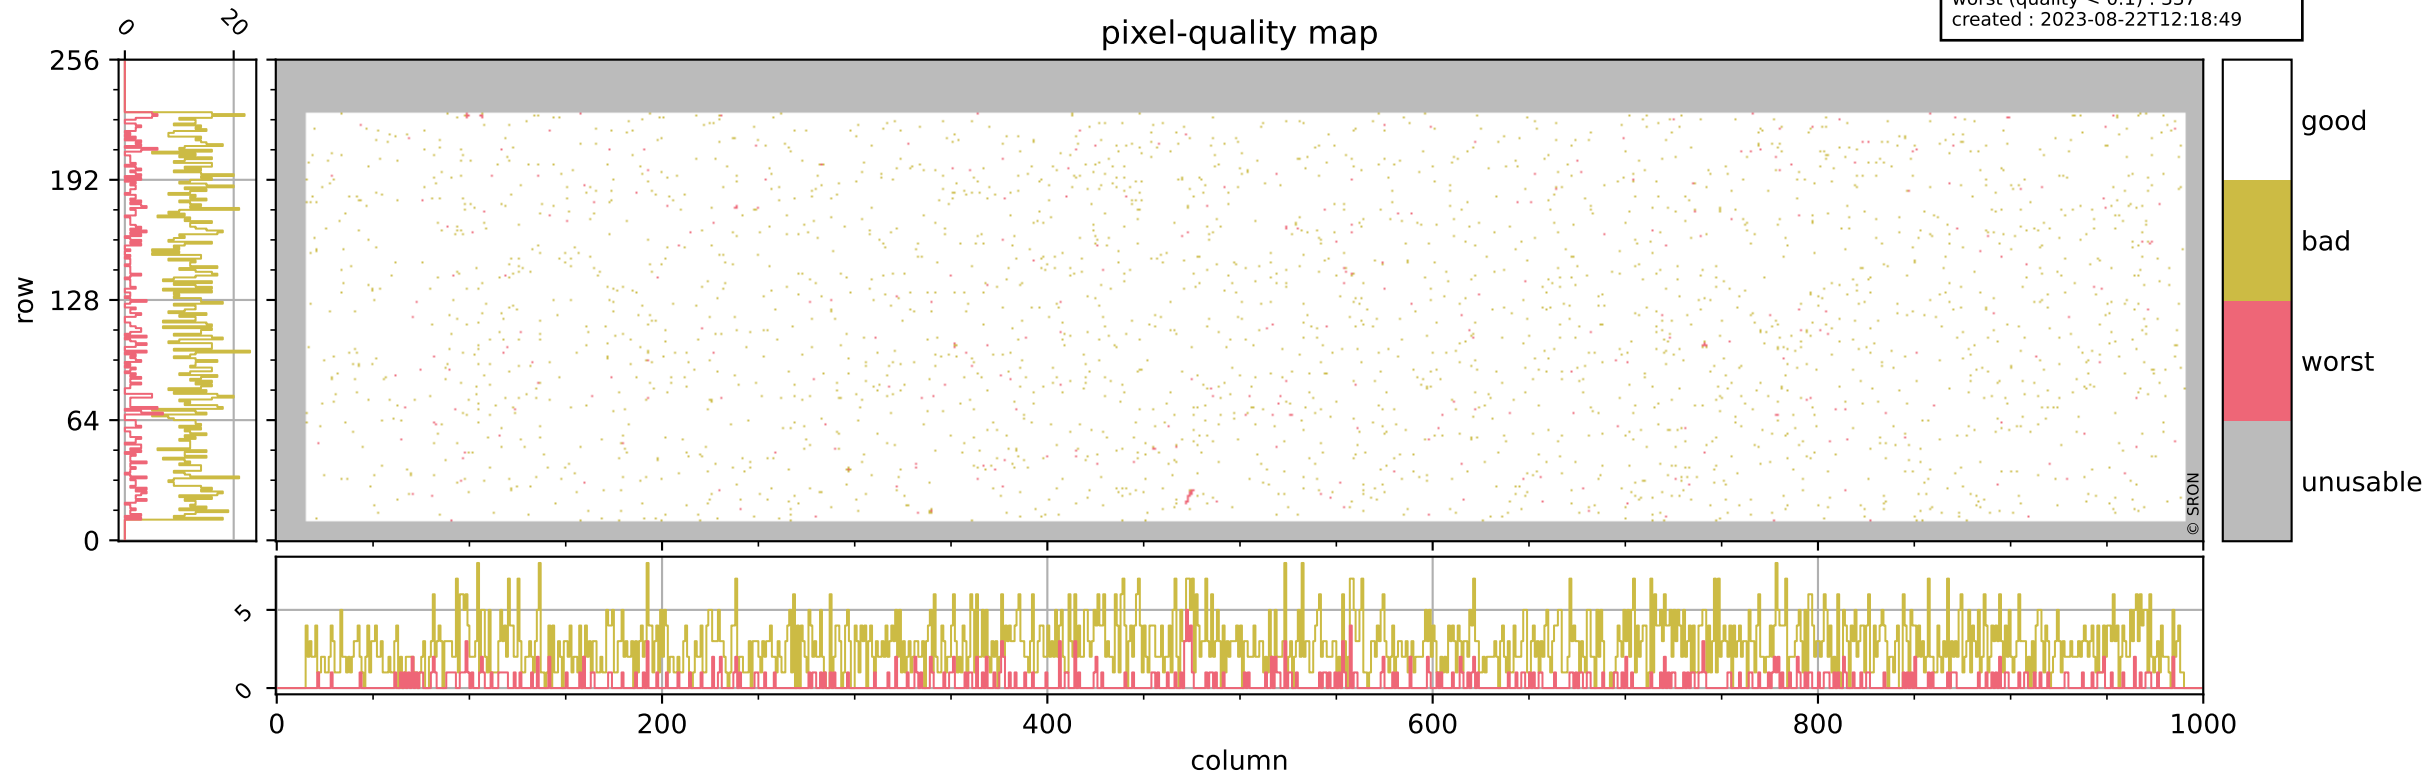

Tropomi SWIR pixel quality (beta nominal)

orbits : 17 in [30187, 30232]
coverage : 2023-08-11 / 2023-08-14
bad (quality < 0.8) : 2736
worst (quality < 0.1) : 337
created : 2023-08-22T12:18:49

pixel-quality map

Tropomi SWIR pixel quality (beta nominal)

orbits : 17 in [30187, 30232]
coverage : 2023-08-11 / 2023-08-14
bad (quality < 0.8) : 292
worst (quality < 0.1) : 118
created : 2023-08-22T12:18:49

Tropomi SWIR pixel quality (beta nominal)

orbits : 17 in [30187, 30232]
coverage : 2023-08-11 / 2023-08-14
bad (quality < 0.8) : 174
worst (quality < 0.1) : 42
created : 2023-08-22T12:18:49

Tropomi SWIR pixel quality (beta nominal)

orbits : 17 in [30187, 30232]
coverage : 2023-08-11 / 2023-08-14
bad (quality < 0.8) : 1421
worst (quality < 0.1) : 165
created : 2023-08-22T12:18:50

Tropomi SWIR pixel quality (beta nominal)

orbits : 17 in [30187, 30232]
coverage : 2023-08-11 / 2023-08-14
to good : 855
good to bad : 1163
to worst : 156
created : 2023-08-22T12:18:50

total quality compared with SWIR pixel-quality CKD