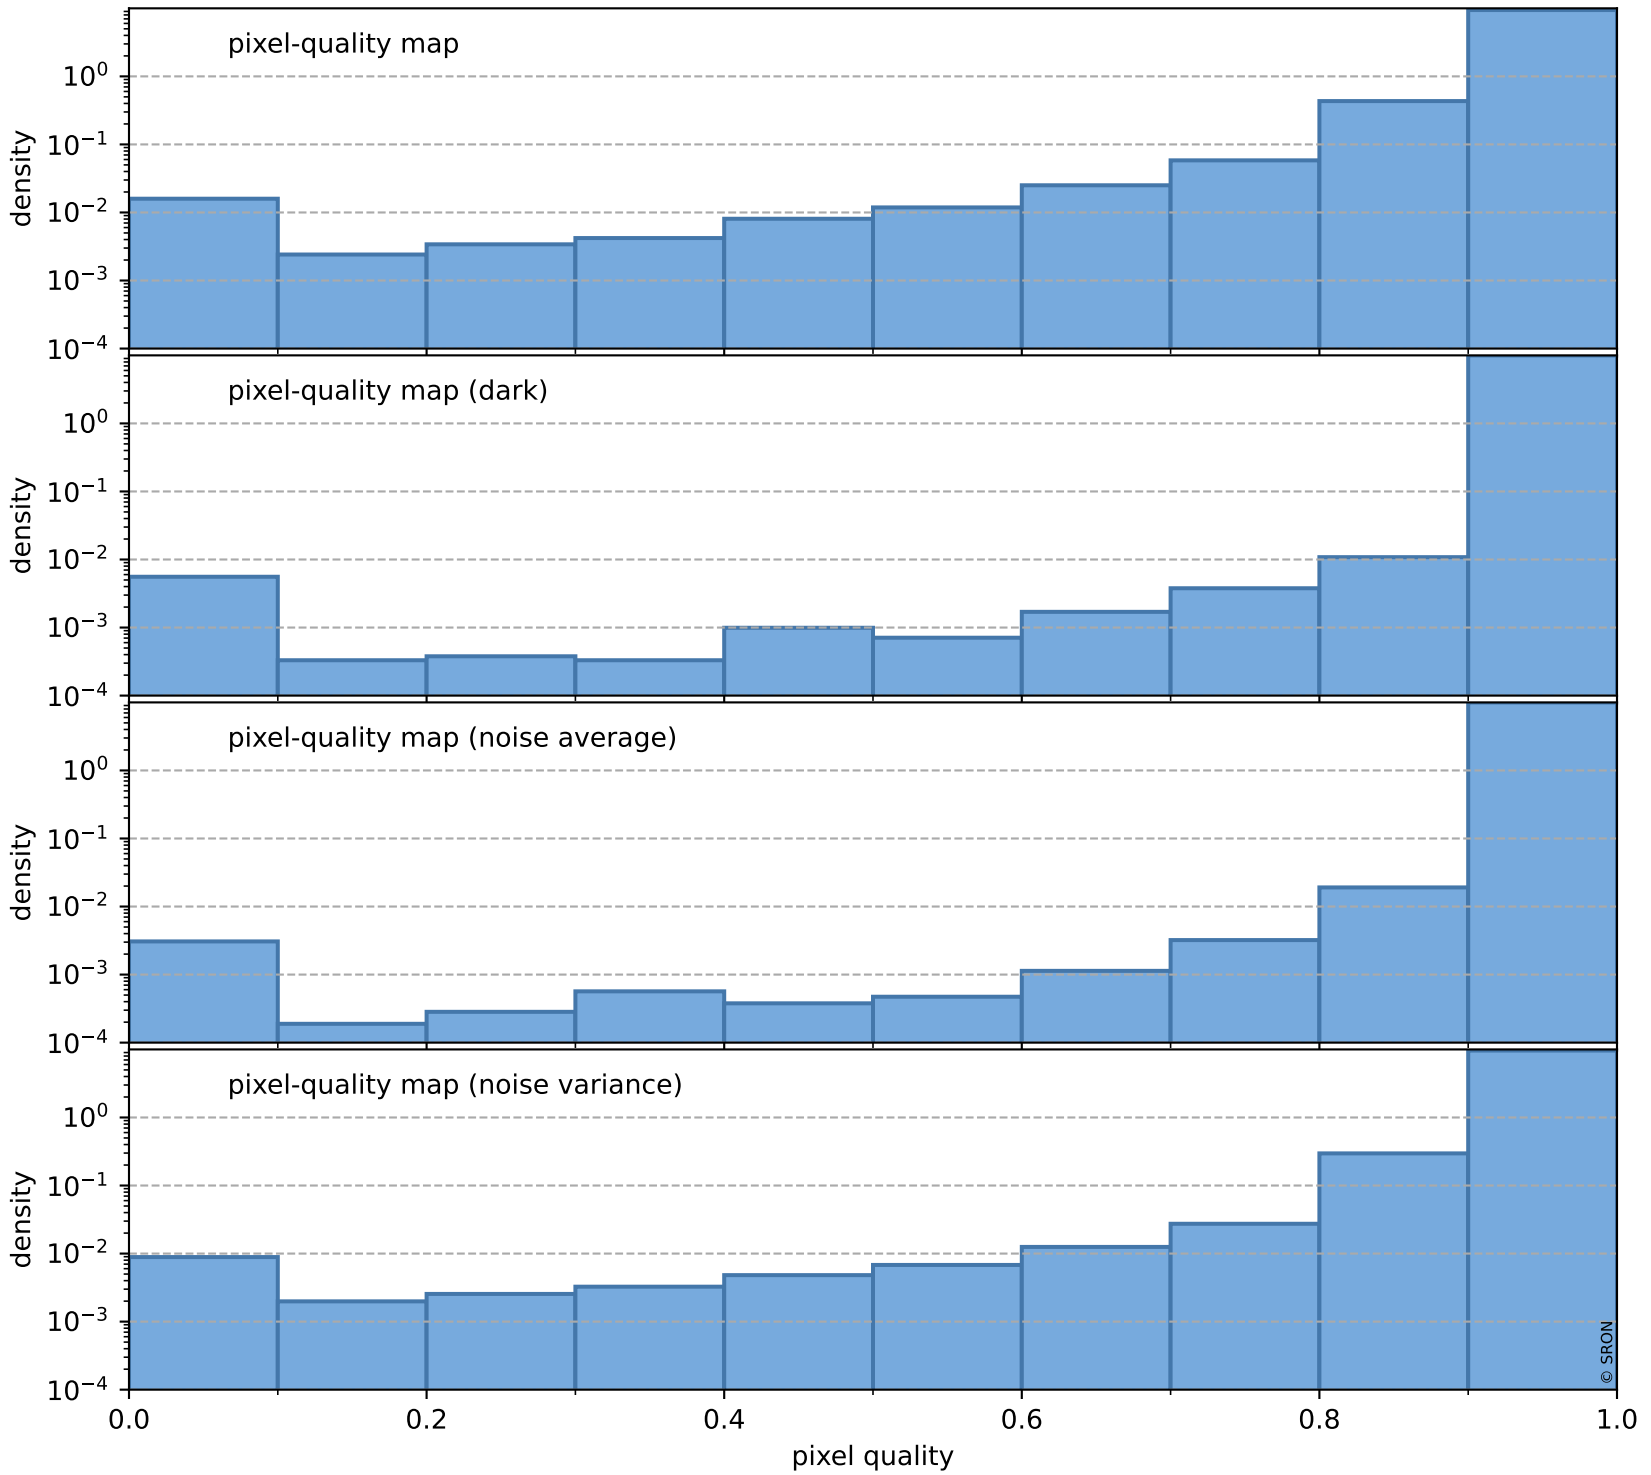

orbits : 17 in [30187, 30232]
coverage : 2023-08-11 / 2023-08-14
bad (quality < 0.8) : 174
worst (quality < 0.1) : 42
created : 2023-08-22T12:18:49

Tropomi SWIR pixel quality (beta nominal)

orbits : 17 in [30187, 30232]
coverage : 2023-08-11 / 2023-08-14
bad (quality < 0.8) : 1421
worst (quality < 0.1) : 165
created : 2023-08-22T12:18:50

Tropomi SWIR pixel quality (beta nominal)

orbits : 17 in [30187, 30232]
coverage : 2023-08-11 / 2023-08-14
to good : 855
good to bad : 1163
to worst : 156
created : 2023-08-22T12:18:50

total quality compared with SWIR pixel-quality CKD

Tropomi SWIR pixel quality (beta nominal)

orbits : 17 in [30187, 30232]
coverage : 2023-08-11 / 2023-08-14
created : 2023-08-22T12:18:50

Histograms of pixel-quality

Tropomi SWIR pixel quality (beta nominal) ground-tracks of Sentinel-5P