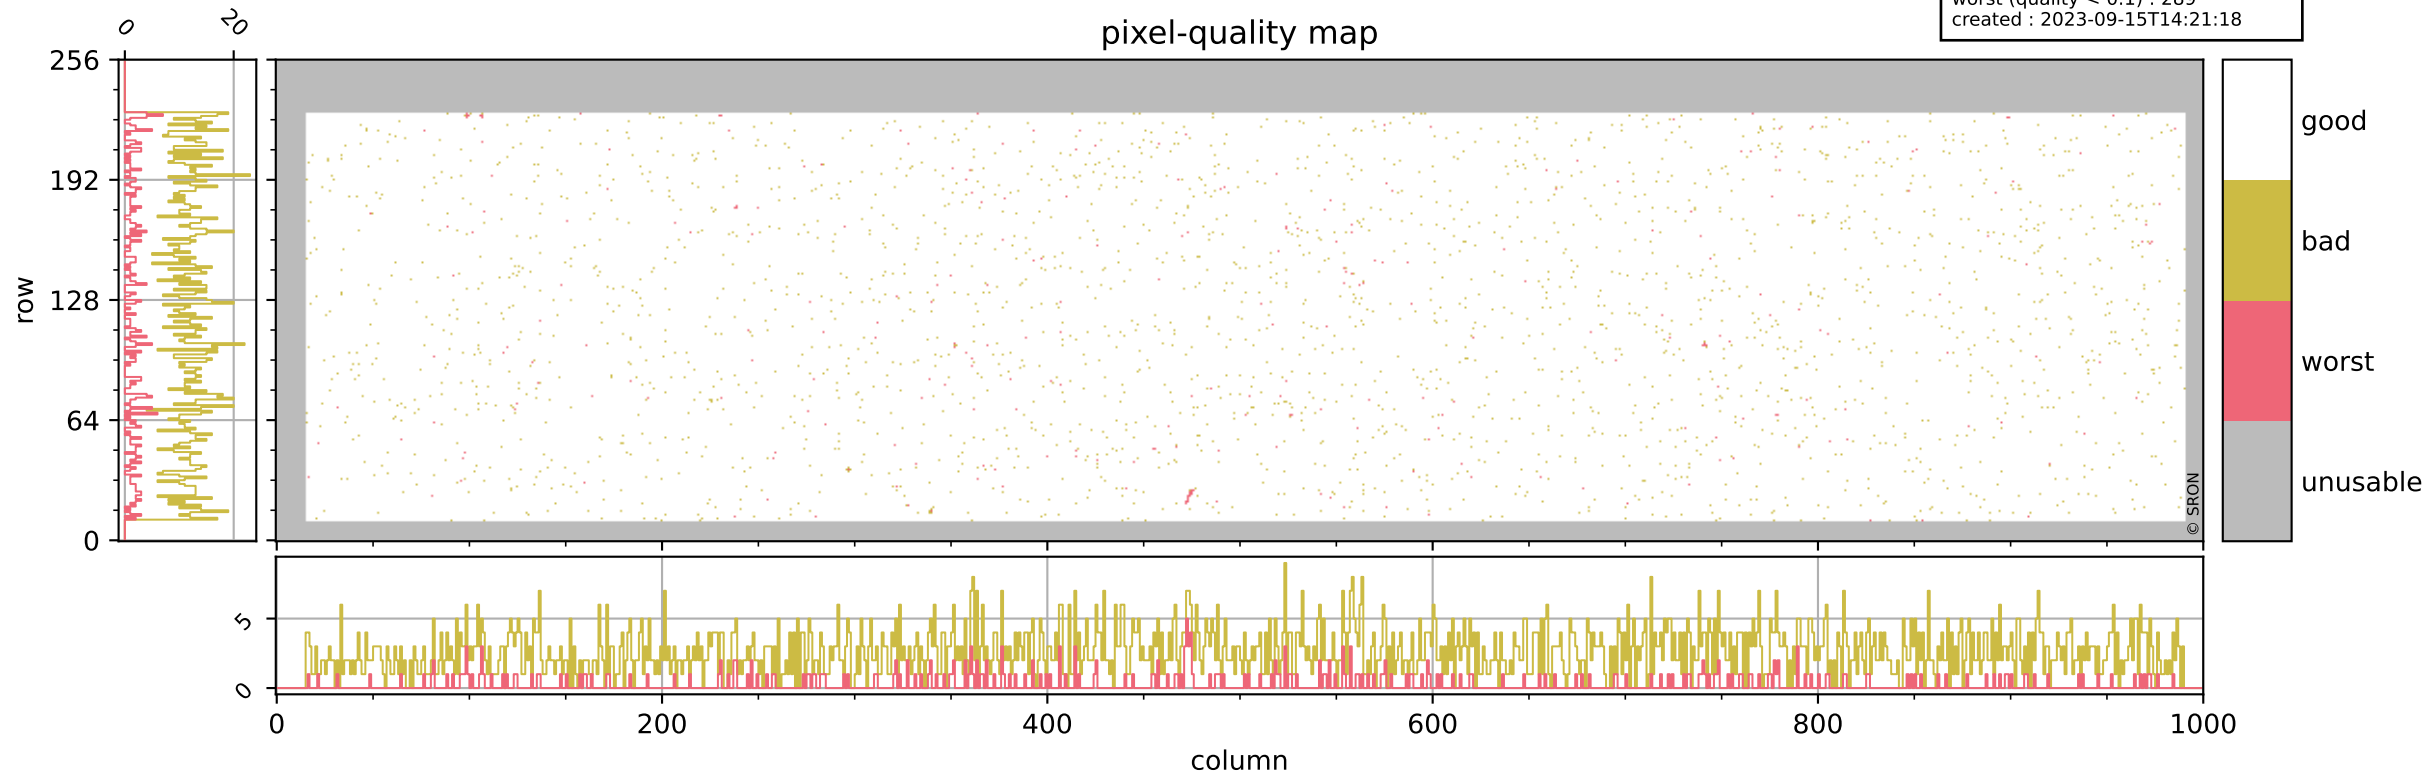

Tropomi SWIR pixel quality (beta nominal)

orbits : 15 in [30637, 30682]
coverage : 2023-09-12 / 2023-09-14
bad (quality < 0.8) : 2613
worst (quality < 0.1) : 289
created : 2023-09-15T14:21:18

pixel-quality map

Tropomi SWIR pixel quality (beta nominal)

orbits : 15 in [30637, 30682]
coverage : 2023-09-12 / 2023-09-14
bad (quality < 0.8) : 292
worst (quality < 0.1) : 121
created : 2023-09-15T14:21:18

Tropomi SWIR pixel quality (beta nominal)

orbits : 15 in [30637, 30682]
coverage : 2023-09-12 / 2023-09-14
bad (quality < 0.8) : 157
worst (quality < 0.1) : 41
created : 2023-09-15T14:21:18

Tropomi SWIR pixel quality (beta nominal)

orbits : 15 in [30637, 30682]
coverage : 2023-09-12 / 2023-09-14
bad (quality < 0.8) : 1310
worst (quality < 0.1) : 128
created : 2023-09-15T14:21:18

Tropomi SWIR pixel quality (beta nominal)

orbits : 15 in [30637, 30682]
coverage : 2023-09-12 / 2023-09-14
to good : 863
good to bad : 1098
to worst : 106
created : 2023-09-15T14:21:19

total quality compared with SWIR pixel-quality CKD