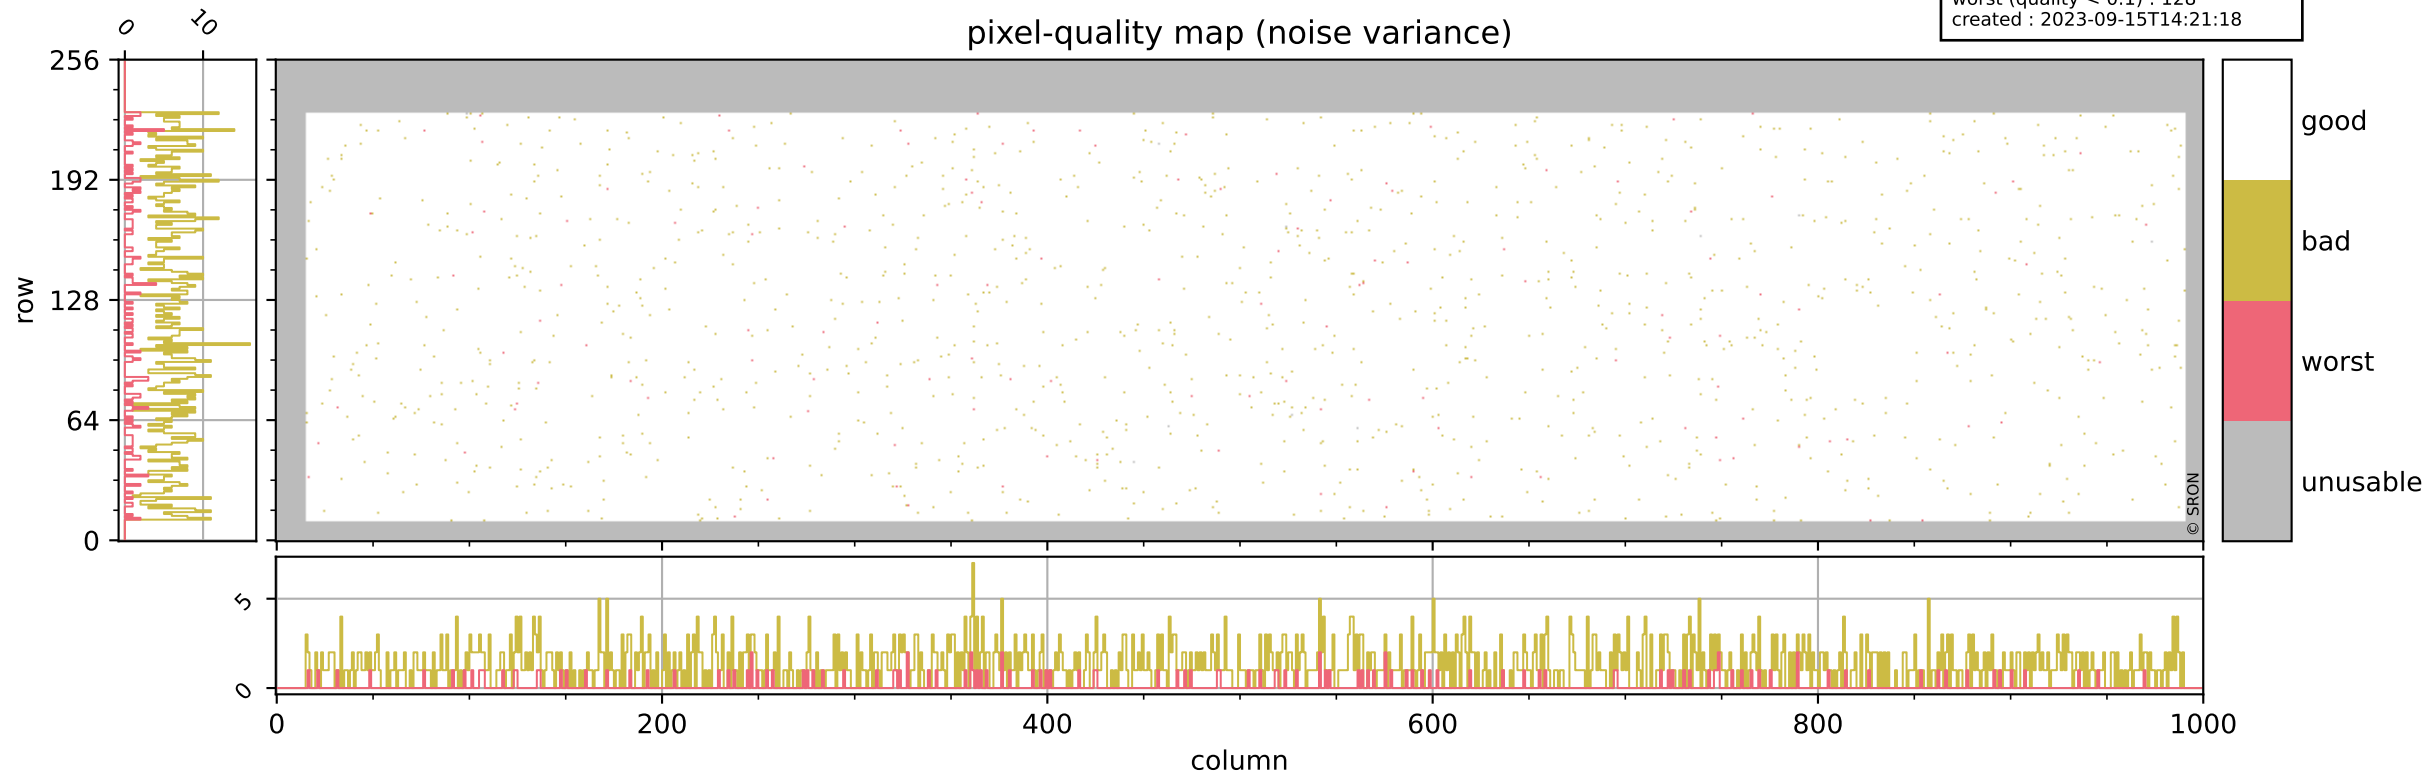

Tropomi SWIR pixel quality (beta nominal)

orbits : 15 in [30637, 30682]
coverage : 2023-09-12 / 2023-09-14
bad (quality < 0.8) : 2613
worst (quality < 0.1) : 289
created : 2023-09-15T14:21:18

pixel-quality map

Tropomi SWIR pixel quality (beta nominal)

orbits : 15 in [30637, 30682]
coverage : 2023-09-12 / 2023-09-14
bad (quality < 0.8) : 292
worst (quality < 0.1) : 121
created : 2023-09-15T14:21:18

Tropomi SWIR pixel quality (beta nominal)

orbits : 15 in [30637, 30682]
coverage : 2023-09-12 / 2023-09-14
bad (quality < 0.8) : 157
worst (quality < 0.1) : 41
created : 2023-09-15T14:21:18

Tropomi SWIR pixel quality (beta nominal)

orbits : 15 in [30637, 30682]
coverage : 2023-09-12 / 2023-09-14
bad (quality < 0.8) : 1310
worst (quality < 0.1) : 128
created : 2023-09-15T14:21:18

Tropomi SWIR pixel quality (beta nominal)

orbits : 15 in [30637, 30682]
coverage : 2023-09-12 / 2023-09-14
to good : 863
good to bad : 1098
to worst : 106
created : 2023-09-15T14:21:19

total quality compared with SWIR pixel-quality CKD