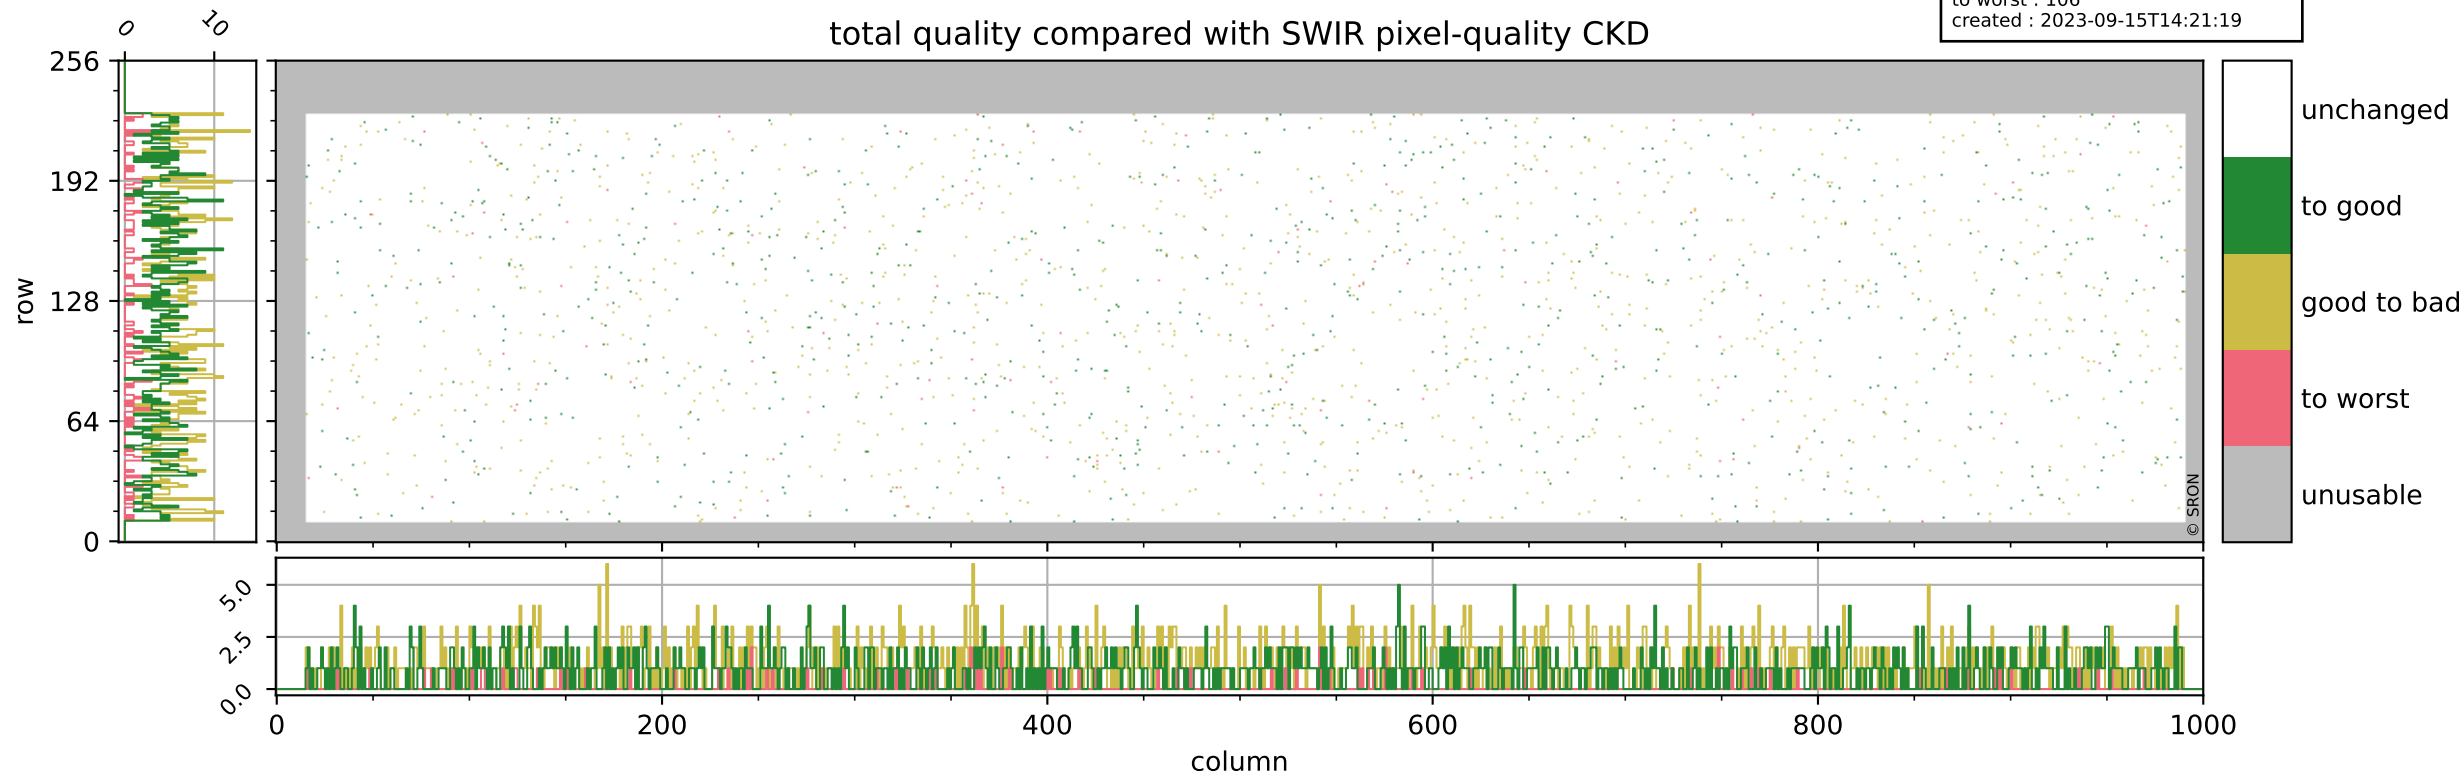

Tropomi SWIR pixel quality (beta nominal)

orbits : 15 in [30637, 30682]
coverage : 2023-09-12 / 2023-09-14
bad (quality < 0.8) : 292
worst (quality < 0.1) : 121
created : 2023-09-15T14:21:18

Tropomi SWIR pixel quality (beta nominal)

orbits : 15 in [30637, 30682]
coverage : 2023-09-12 / 2023-09-14
bad (quality < 0.8) : 157
worst (quality < 0.1) : 41
created : 2023-09-15T14:21:18

Tropomi SWIR pixel quality (beta nominal)

orbits : 15 in [30637, 30682]
coverage : 2023-09-12 / 2023-09-14
bad (quality < 0.8) : 1310
worst (quality < 0.1) : 128
created : 2023-09-15T14:21:18

Tropomi SWIR pixel quality (beta nominal)

orbits : 15 in [30637, 30682]
coverage : 2023-09-12 / 2023-09-14
to good : 863
good to bad : 1098
to worst : 106
created : 2023-09-15T14:21:19

total quality compared with SWIR pixel-quality CKD

Tropomi SWIR pixel quality (beta nominal)

orbits : 15 in [30637, 30682]
coverage : 2023-09-12 / 2023-09-14
created : 2023-09-15T14:21:19

Histograms of pixel-quality

Tropomi SWIR pixel quality (beta nominal) ground-tracks of Sentinel-5P