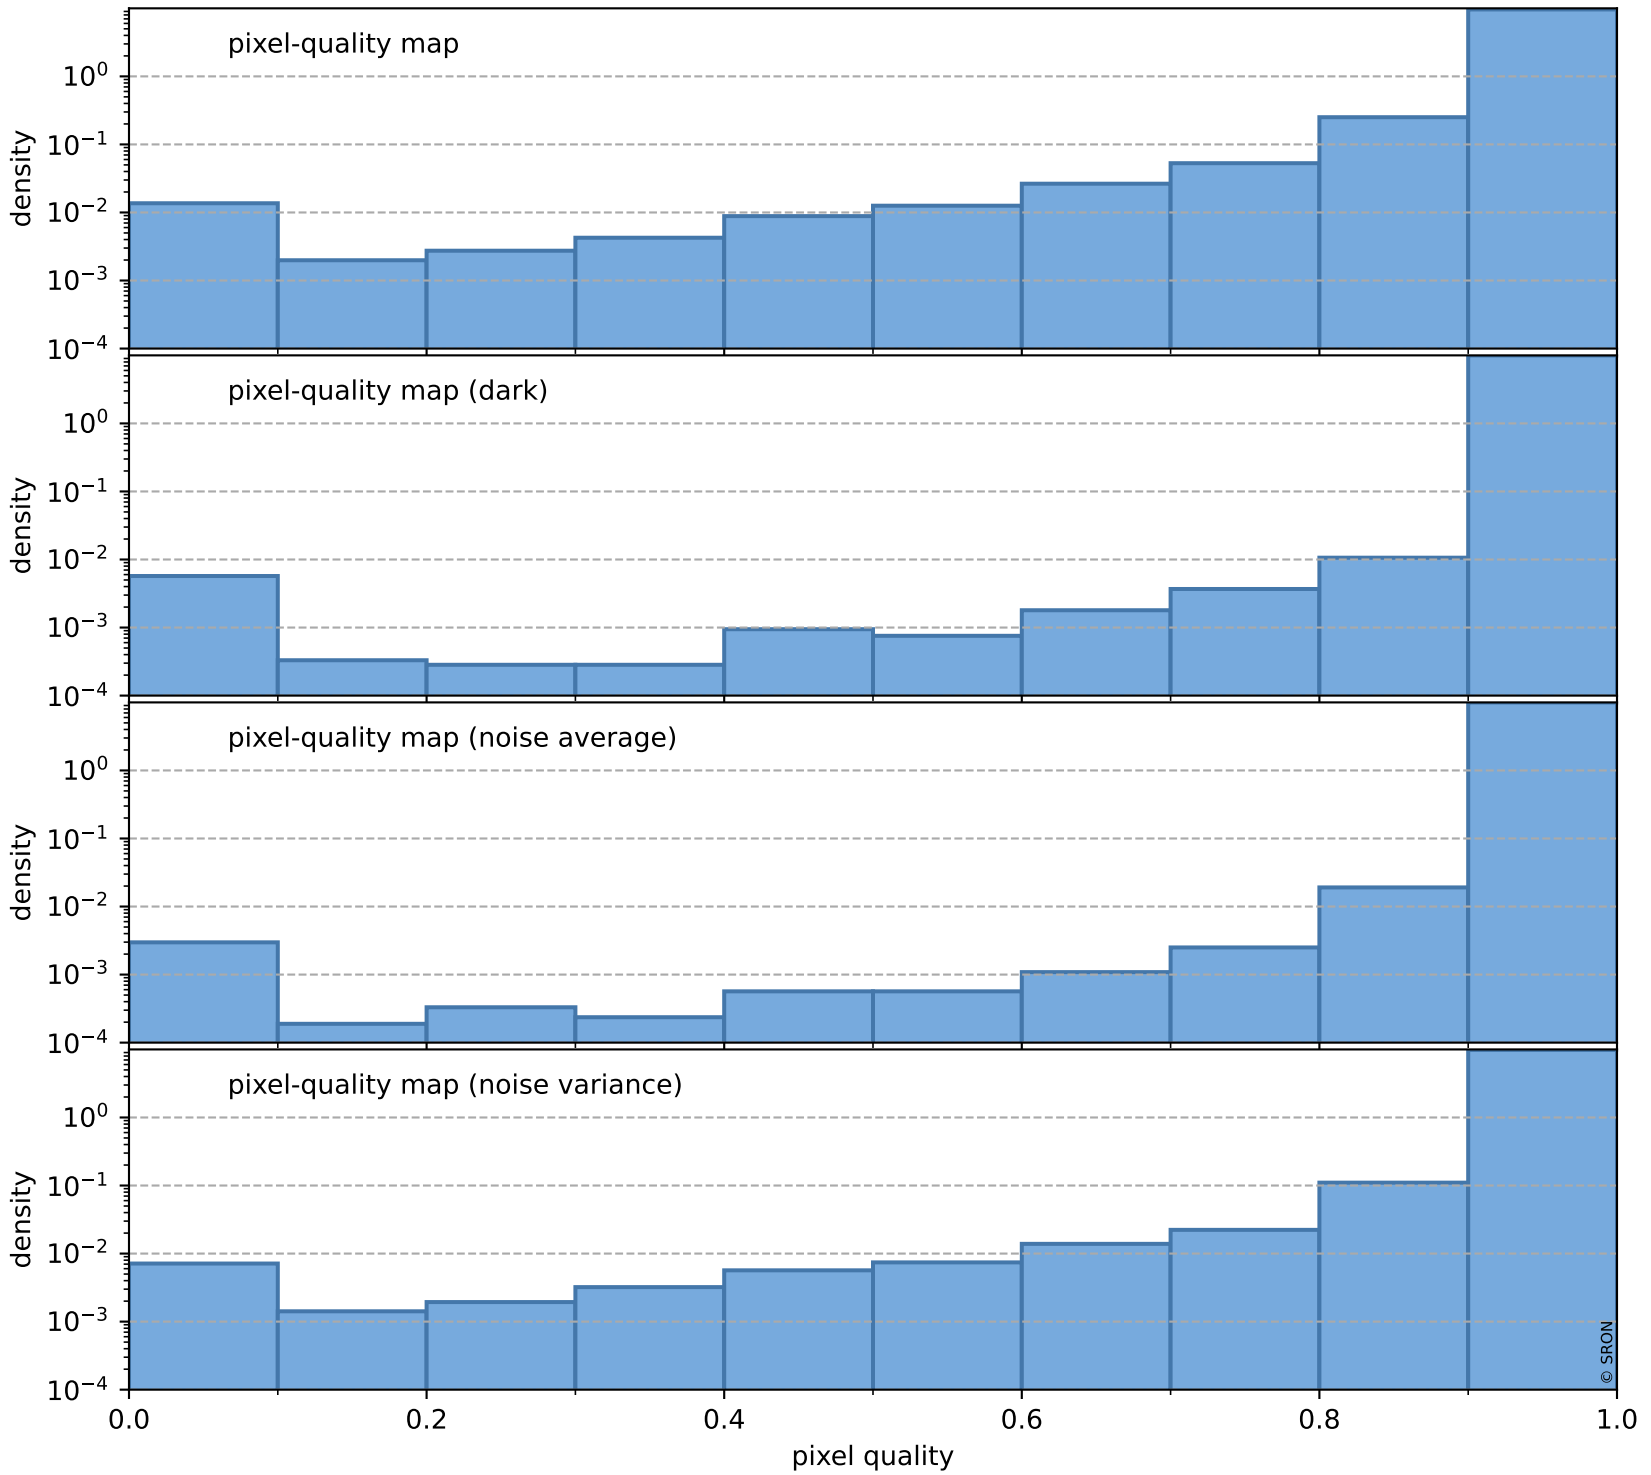

Tropomi SWIR pixel quality (beta nominal)

orbits : 15 in [30637, 30682]
coverage : 2023-09-12 / 2023-09-14
to good : 863
good to bad : 1098
to worst : 106
created : 2023-09-15T14:21:19

total quality compared with SWIR pixel-quality CKD

Tropomi SWIR pixel quality (beta nominal)

orbits : 15 in [30637, 30682]
coverage : 2023-09-12 / 2023-09-14
created : 2023-09-15T14:21:19

Histograms of pixel-quality

Tropomi SWIR pixel quality (beta nominal) ground-tracks of Sentinel-5P