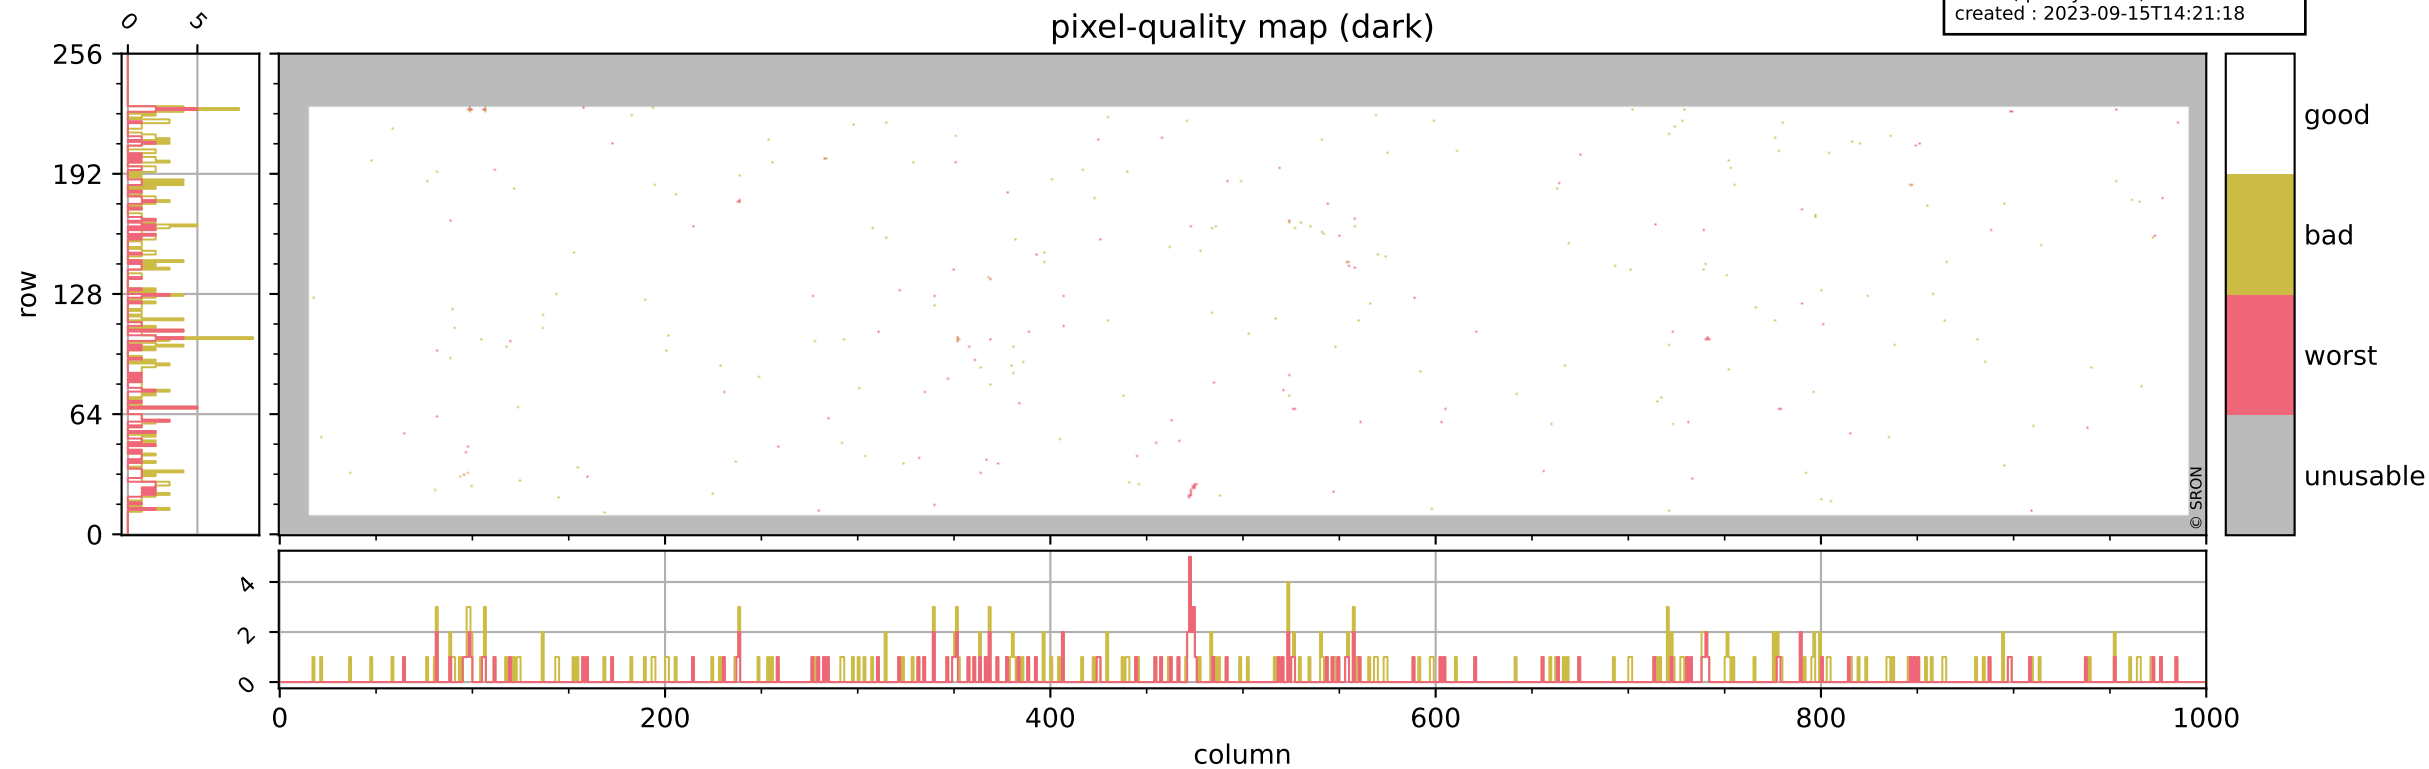

Tropomi SWIR pixel quality (beta nominal)

orbits : 15 in [30637, 30682]
coverage : 2023-09-12 / 2023-09-14
bad (quality < 0.8) : 2613
worst (quality < 0.1) : 289
created : 2023-09-15T14:21:18

pixel-quality map

Tropomi SWIR pixel quality (beta nominal)

orbits : 15 in [30637, 30682]
coverage : 2023-09-12 / 2023-09-14
bad (quality < 0.8) : 292
worst (quality < 0.1) : 121
created : 2023-09-15T14:21:18

Tropomi SWIR pixel quality (beta nominal)

orbits : 15 in [30637, 30682]
coverage : 2023-09-12 / 2023-09-14
bad (quality < 0.8) : 157
worst (quality < 0.1) : 41
created : 2023-09-15T14:21:18

Tropomi SWIR pixel quality (beta nominal)

orbits : 15 in [30637, 30682]
coverage : 2023-09-12 / 2023-09-14
bad (quality < 0.8) : 1310
worst (quality < 0.1) : 128
created : 2023-09-15T14:21:18

Tropomi SWIR pixel quality (beta nominal)

orbits : 15 in [30637, 30682]
coverage : 2023-09-12 / 2023-09-14
to good : 863
good to bad : 1098
to worst : 106
created : 2023-09-15T14:21:19

total quality compared with SWIR pixel-quality CKD