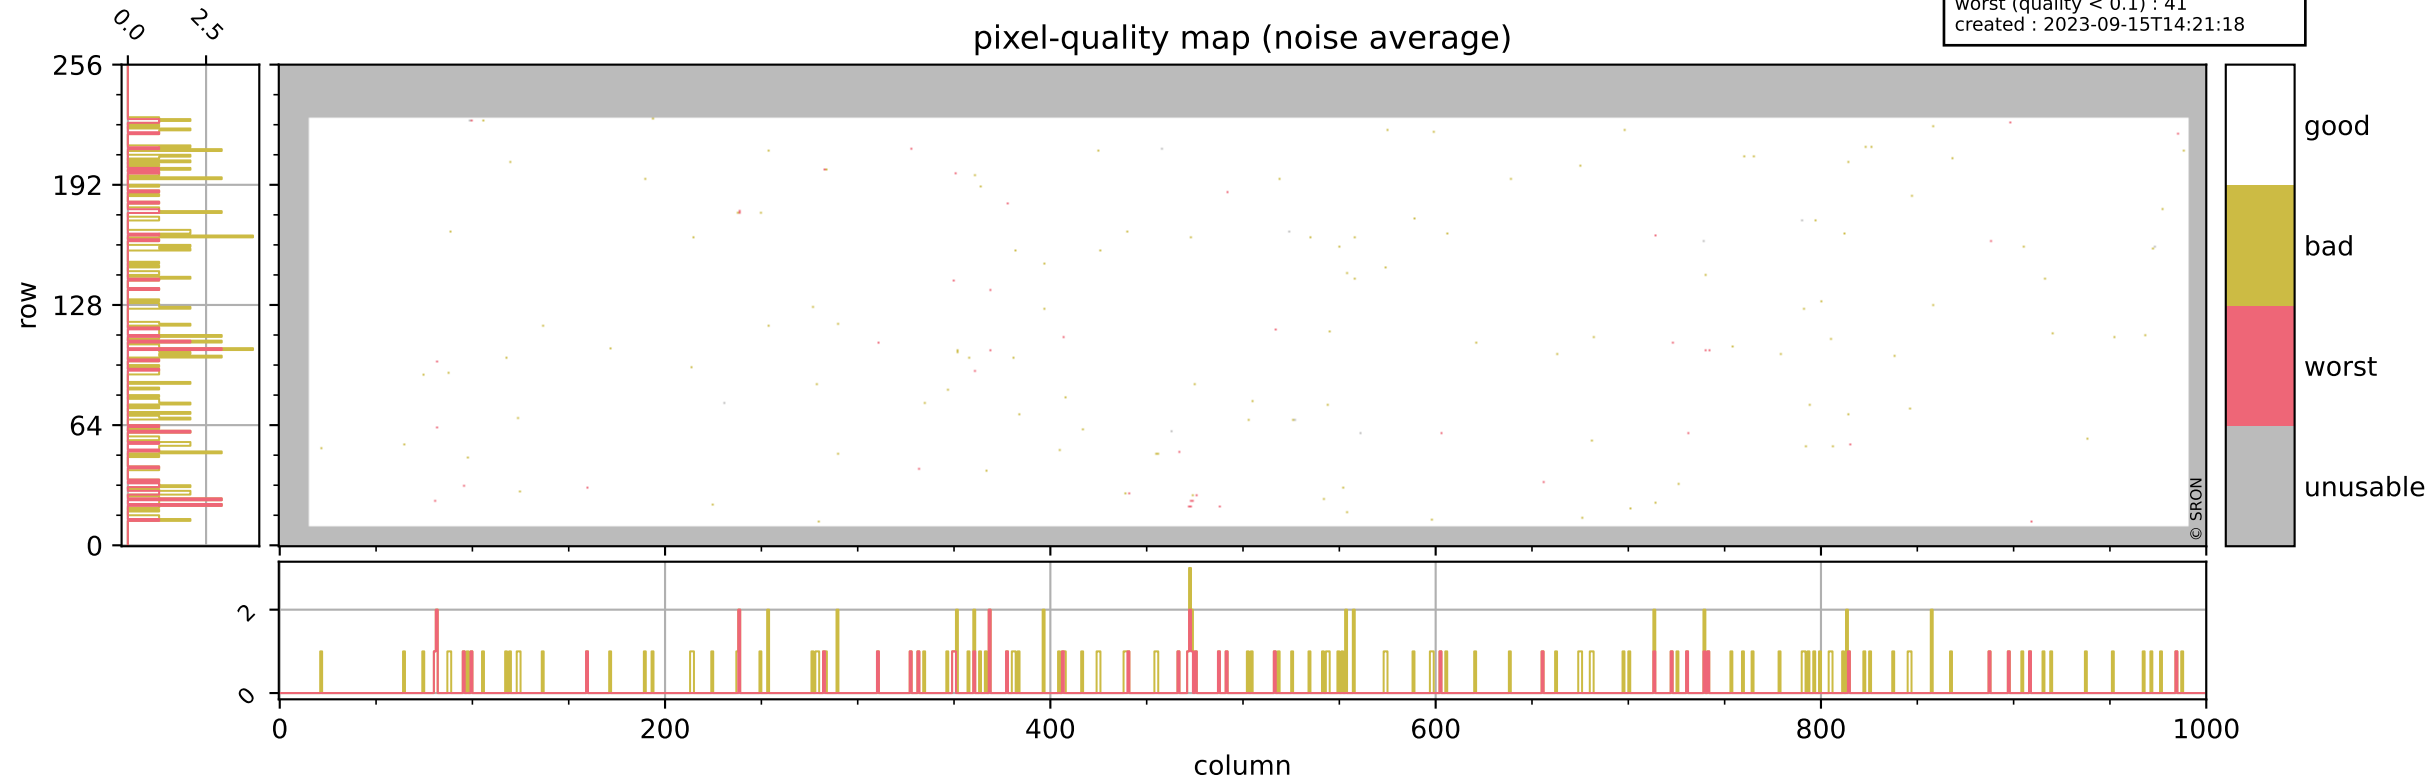

Tropomi SWIR pixel quality (beta nominal)

orbits : 15 in [30637, 30682]
coverage : 2023-09-12 / 2023-09-14
bad (quality < 0.8) : 2613
worst (quality < 0.1) : 289
created : 2023-09-15T14:21:18

pixel-quality map

Tropomi SWIR pixel quality (beta nominal)

orbits : 15 in [30637, 30682]
coverage : 2023-09-12 / 2023-09-14
bad (quality < 0.8) : 292
worst (quality < 0.1) : 121
created : 2023-09-15T14:21:18

Tropomi SWIR pixel quality (beta nominal)

orbits : 15 in [30637, 30682]
coverage : 2023-09-12 / 2023-09-14
bad (quality < 0.8) : 157
worst (quality < 0.1) : 41
created : 2023-09-15T14:21:18

Tropomi SWIR pixel quality (beta nominal)

orbits : 15 in [30637, 30682]
coverage : 2023-09-12 / 2023-09-14
bad (quality < 0.8) : 1310
worst (quality < 0.1) : 128
created : 2023-09-15T14:21:18

Tropomi SWIR pixel quality (beta nominal)

orbits : 15 in [30637, 30682]
coverage : 2023-09-12 / 2023-09-14
to good : 863
good to bad : 1098
to worst : 106
created : 2023-09-15T14:21:19

total quality compared with SWIR pixel-quality CKD