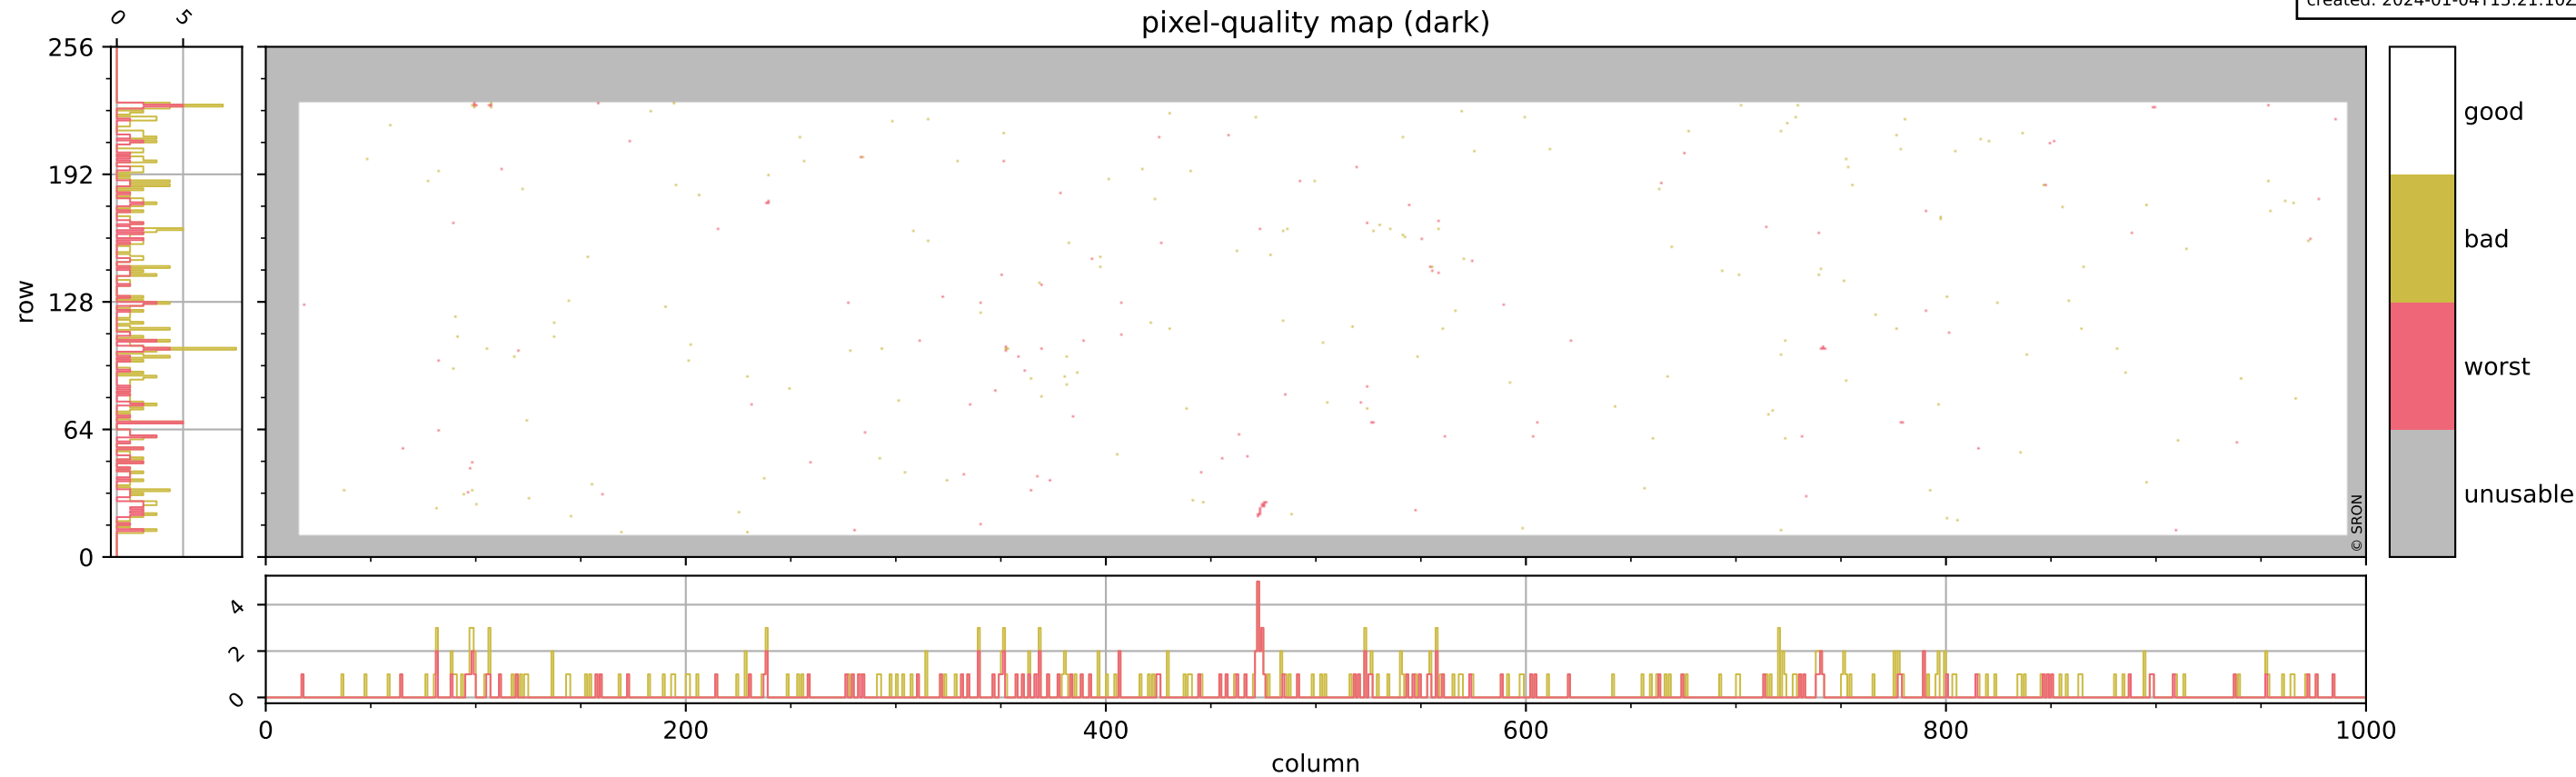

Tropomi SWIR pixel quality (beta nominal)

orbits: 18 in [32212, 32257]
coverage: 2024-01-01 / 2024-01-04
bad (quality < 0.8): 2776
worst (quality < 0.1): 334
created: 2024-01-04T15:21:10Z

pixel-quality map

Tropomi SWIR pixel quality (beta nominal)

orbits: 18 in [32212, 32257]
coverage: 2024-01-01 / 2024-01-04
bad (quality < 0.8): 295
worst (quality < 0.1): 121
created: 2024-01-04T15:21:10Z

pixel-quality map (dark)

Tropomi SWIR pixel quality (beta nominal)

orbits: 18 in [32212, 32257]
coverage: 2024-01-01 / 2024-01-04
bad (quality < 0.8): 161
worst (quality < 0.1): 47
created: 2024-01-04T15:21:10Z

pixel-quality map (noise average)

orbits: 18 in [32212, 32257]
coverage: 2024-01-01 / 2024-01-04
created: 2024-01-04T15:21:12Z

ground-tracks of Sentinel-5P

ICID: 301

Tropomi SWIR pixel quality (beta nominal)

orbits: [1867, 32257]
coverage: 2018-02-20 / 2024-01-04
created: 2024-01-04T15:21:12Z