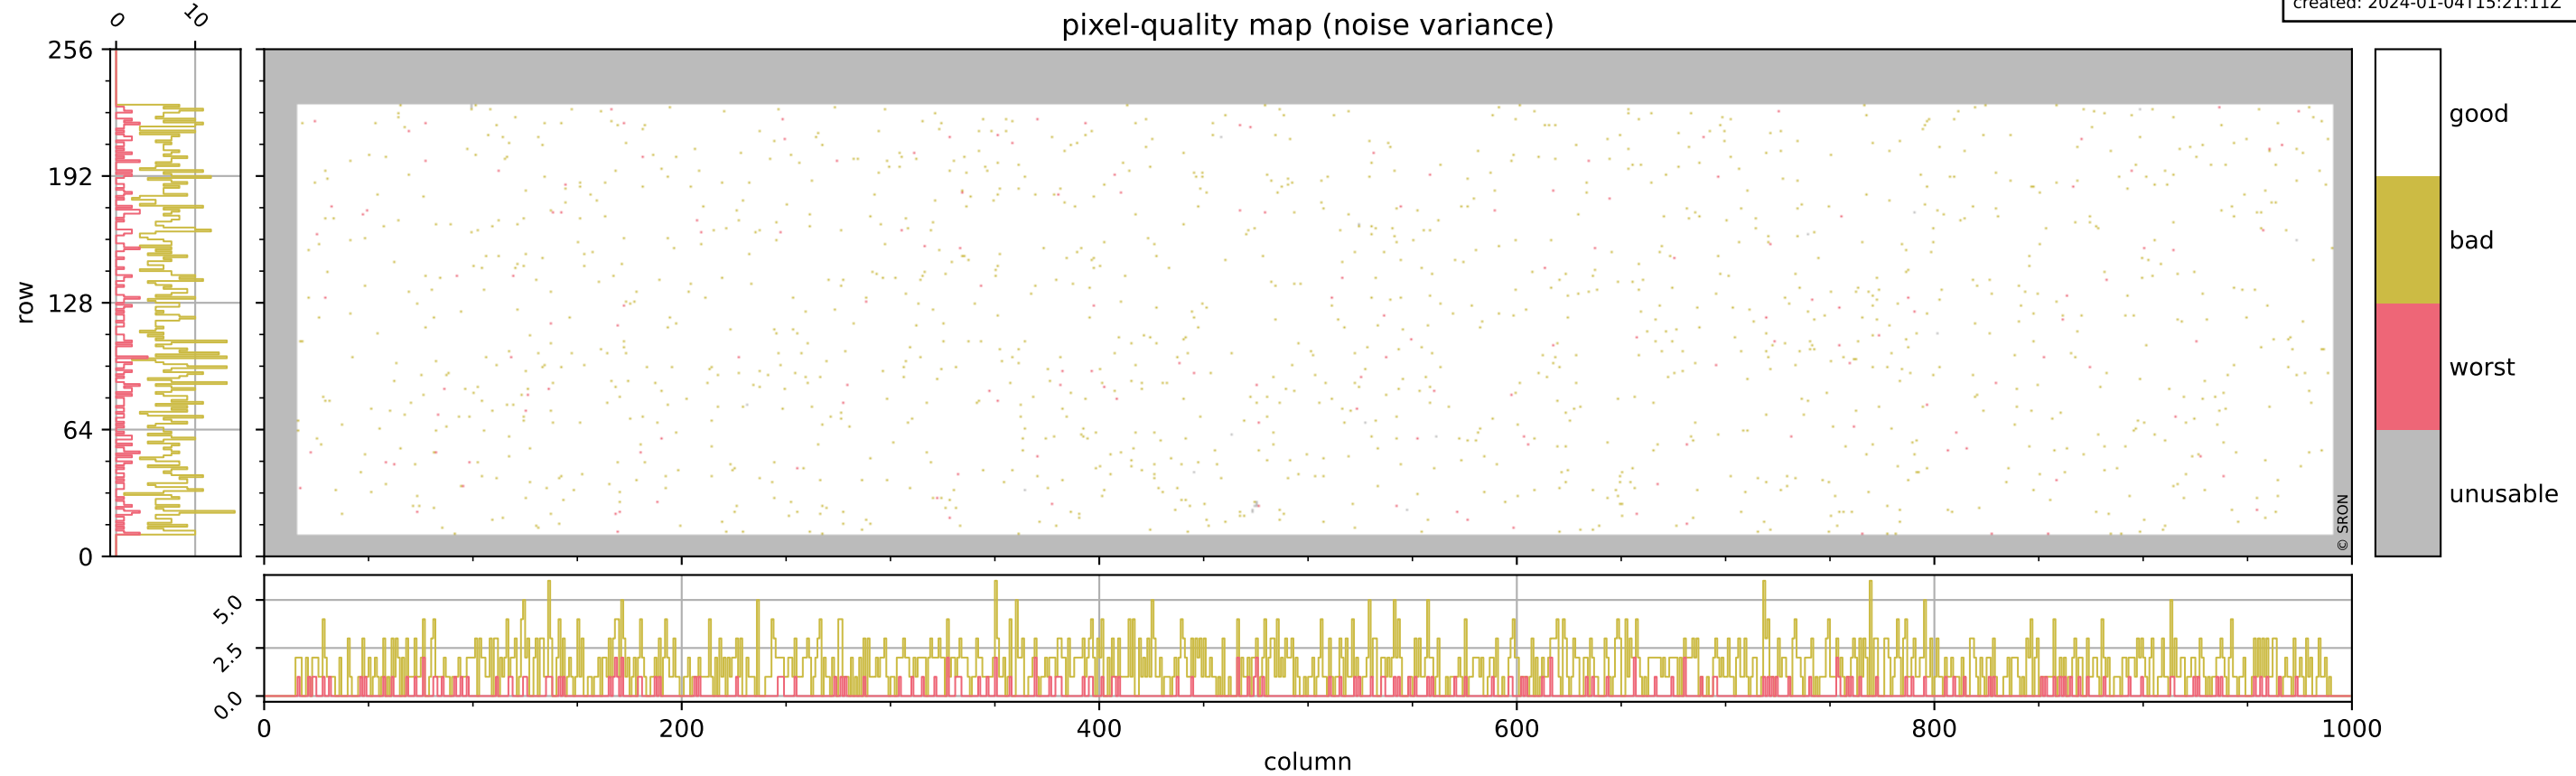

Tropomi SWIR pixel quality (beta nominal)

orbits: 18 in [32212, 32257]
coverage: 2024-01-01 / 2024-01-04
bad (quality < 0.8): 161
worst (quality < 0.1): 47
created: 2024-01-04T15:21:10Z

pixel-quality map (noise average)

Tropomi SWIR pixel quality (beta nominal)

orbits: 18 in [32212, 32257]
coverage: 2024-01-01 / 2024-01-04
bad (quality < 0.8): 1476
worst (quality < 0.1): 166
created: 2024-01-04T15:21:11Z

pixel-quality map (noise variance)

Tropomi SWIR pixel quality (beta nominal)

orbits: 18 in [32212, 32257]
coverage: 2024-01-01 / 2024-01-04
to good: 864
good to bad: 1215
to worst: 149
created: 2024-01-04T15:21:11Z

total quality compared with SWIR pixel-quality CKD

orbits: 18 in [32212, 32257]
coverage: 2024-01-01 / 2024-01-04
created: 2024-01-04T15:21:12Z

ground-tracks of Sentinel-5P

ICID: 301

Tropomi SWIR pixel quality (beta nominal)

orbits: [1867, 32257]
coverage: 2018-02-20 / 2024-01-04
created: 2024-01-04T15:21:12Z