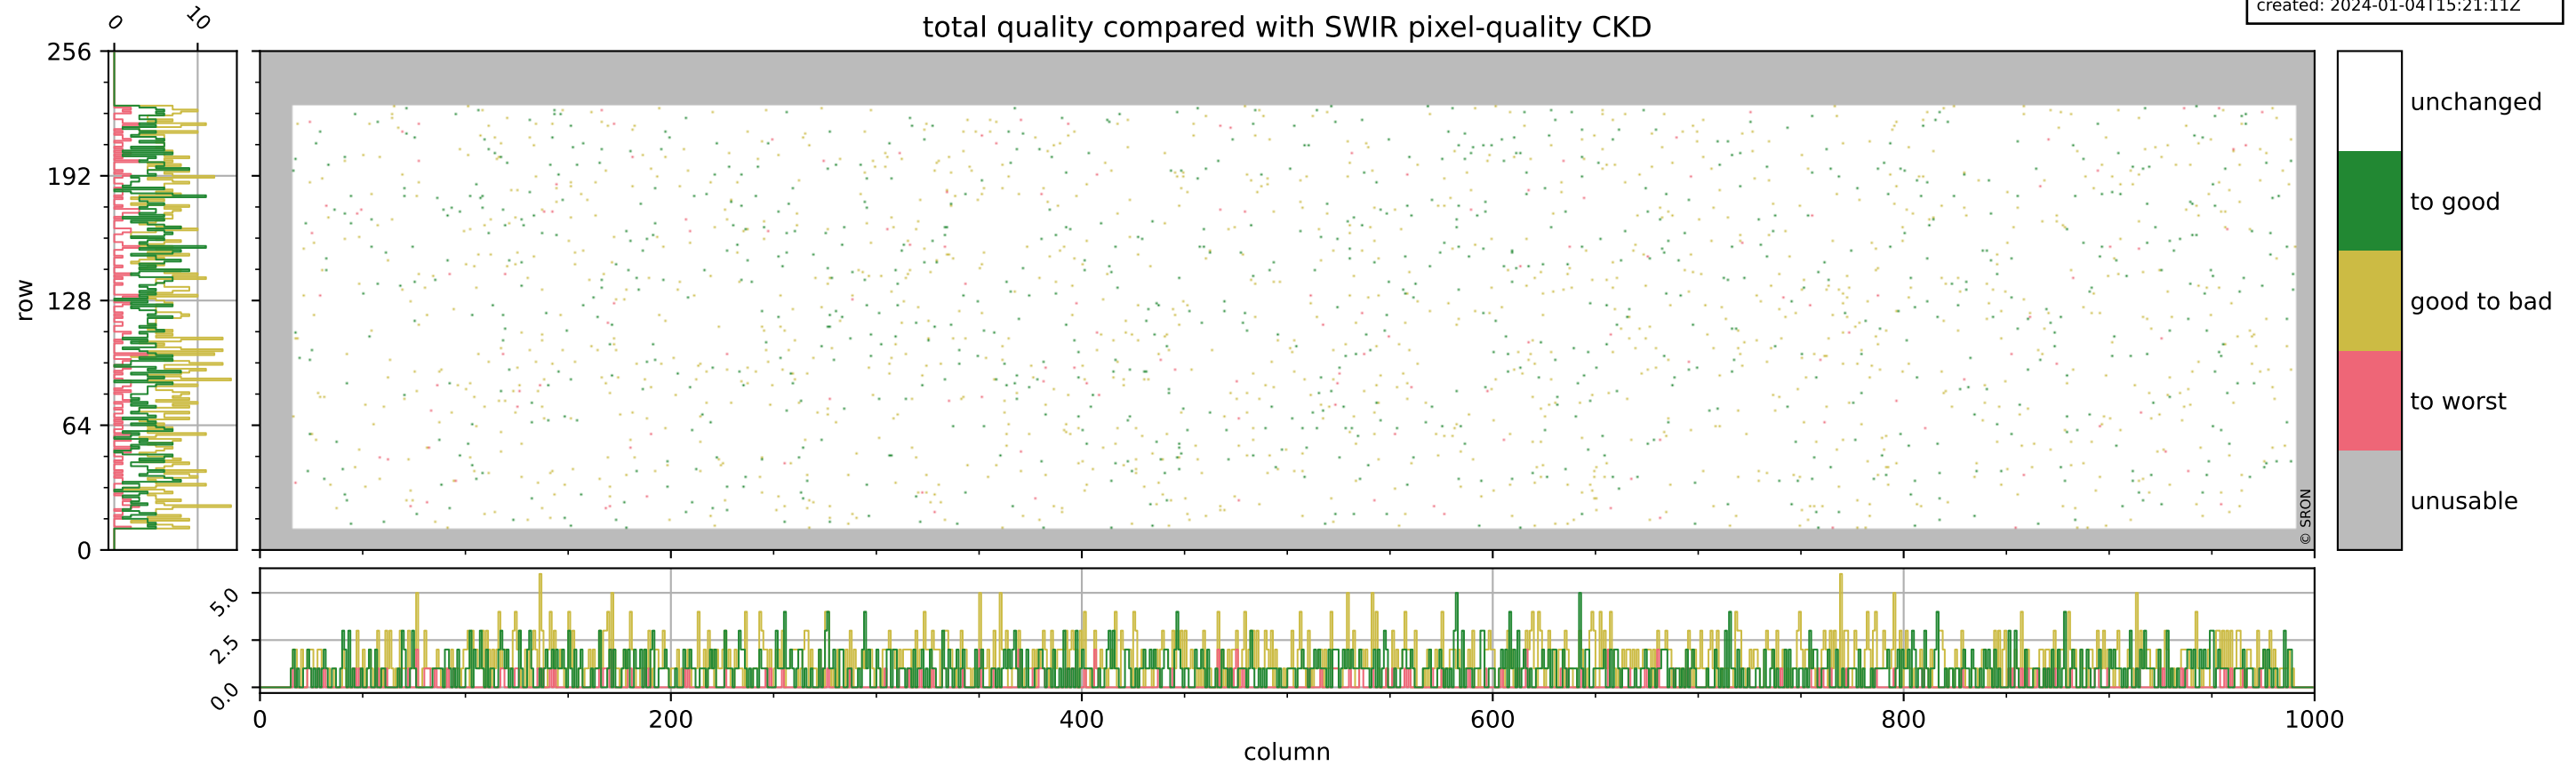

Tropomi SWIR pixel quality (beta nominal)

orbits: 18 in [32212, 32257]
coverage: 2024-01-01 / 2024-01-04
bad (quality < 0.8): 1476
worst (quality < 0.1): 166
created: 2024-01-04T15:21:11Z

pixel-quality map (noise variance)

Tropomi SWIR pixel quality (beta nominal)

orbits: 18 in [32212, 32257]
coverage: 2024-01-01 / 2024-01-04
to good: 864
good to bad: 1215
to worst: 149
created: 2024-01-04T15:21:11Z

total quality compared with SWIR pixel-quality CKD

Tropomi SWIR pixel quality (beta nominal)

orbits: 18 in [32212, 32257]
coverage: 2024-01-01 / 2024-01-04
created: 2024-01-04T15:21:11Z

Histograms of pixel-quality

Tropomi SWIR pixel quality (beta nominal)

orbits: 18 in [32212, 32257]
coverage: 2024-01-01 / 2024-01-04
created: 2024-01-04T15:21:12Z

ground-tracks of Sentinel-5P

ICID: 301

Tropomi SWIR pixel quality (beta nominal)

orbits: [1867, 32257]
coverage: 2018-02-20 / 2024-01-04
created: 2024-01-04T15:21:12Z