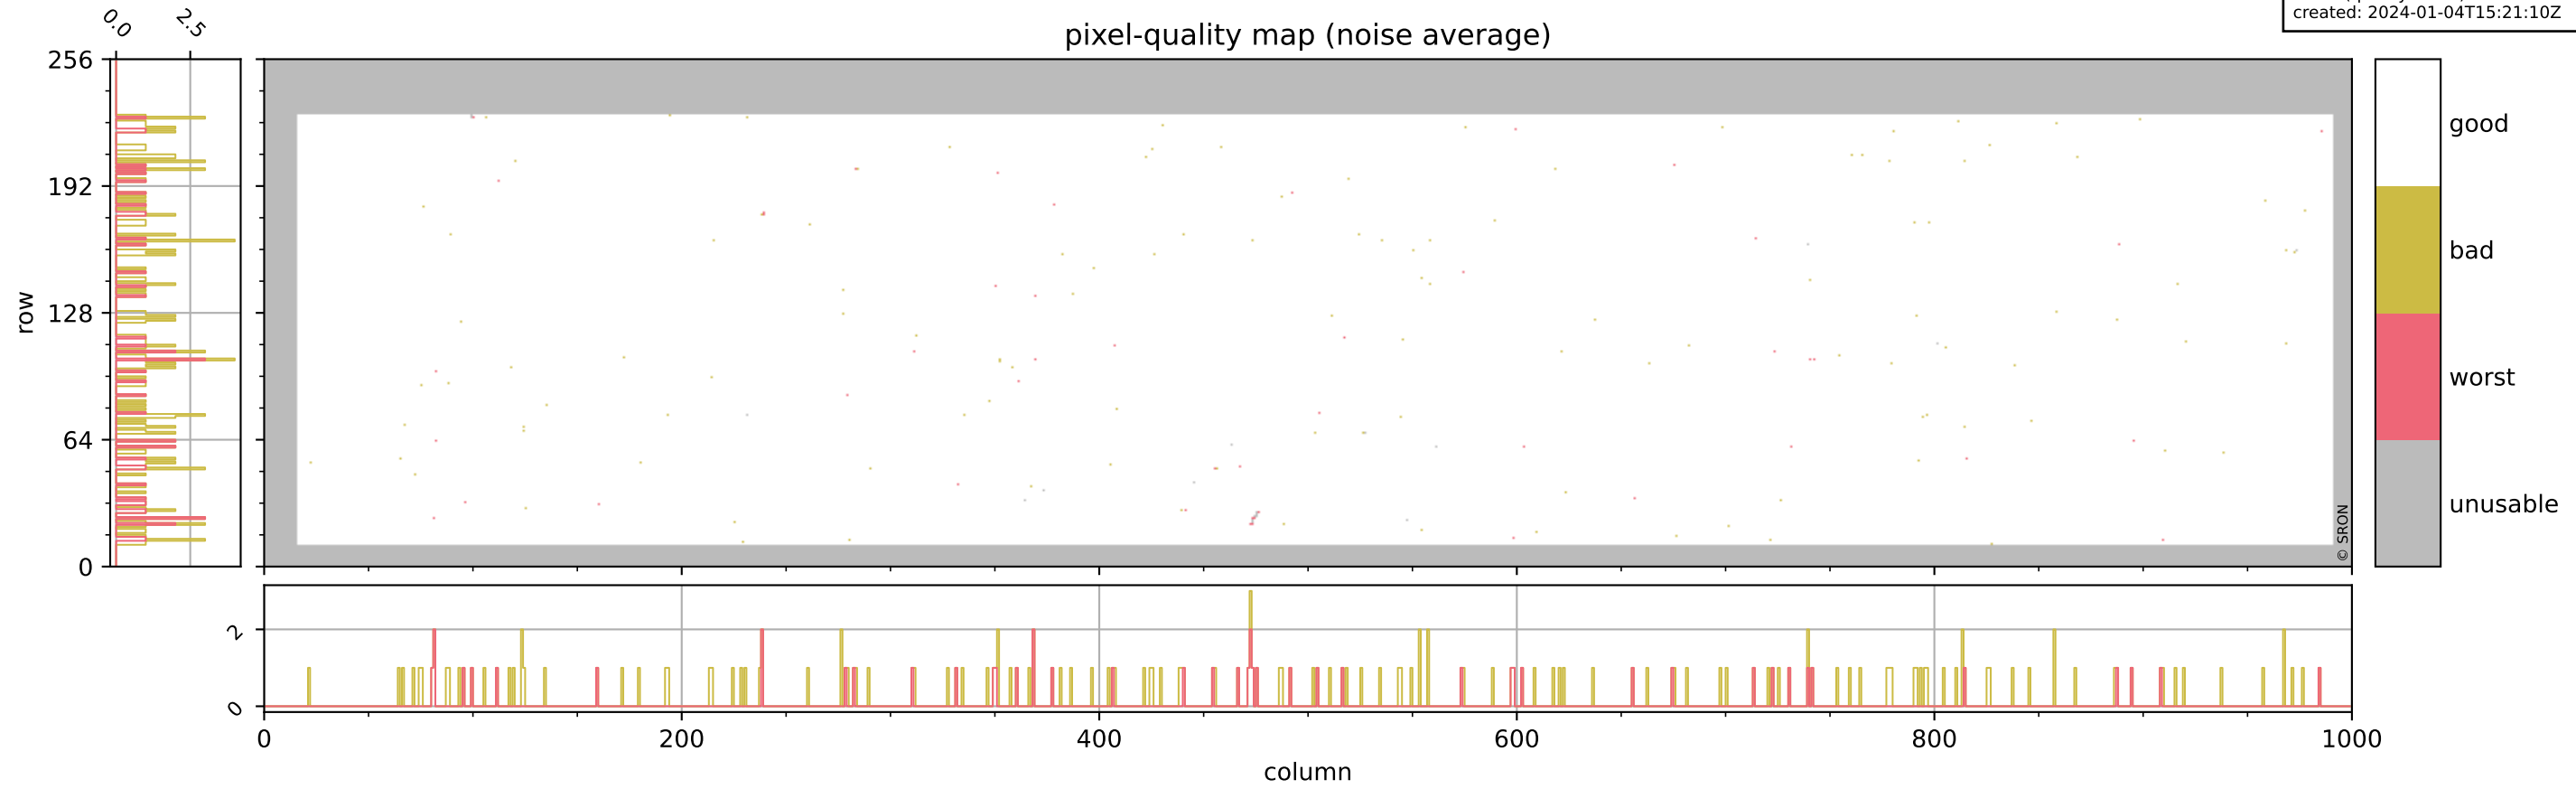

Tropomi SWIR pixel quality (beta nominal)

orbits: 18 in [32212, 32257]
coverage: 2024-01-01 / 2024-01-04
bad (quality < 0.8): 295
worst (quality < 0.1): 121
created: 2024-01-04T15:21:10Z

pixel-quality map (dark)

Tropomi SWIR pixel quality (beta nominal)

orbits: 18 in [32212, 32257]
coverage: 2024-01-01 / 2024-01-04
bad (quality < 0.8): 161
worst (quality < 0.1): 47
created: 2024-01-04T15:21:10Z

pixel-quality map (noise average)

Tropomi SWIR pixel quality (beta nominal)

orbits: 18 in [32212, 32257]
coverage: 2024-01-01 / 2024-01-04
bad (quality < 0.8): 1476
worst (quality < 0.1): 166
created: 2024-01-04T15:21:11Z

pixel-quality map (noise variance)

orbits: 18 in [32212, 32257]
coverage: 2024-01-01 / 2024-01-04
created: 2024-01-04T15:21:12Z

ground-tracks of Sentinel-5P

ICID: 301

Tropomi SWIR pixel quality (beta nominal)

orbits: [1867, 32257]
coverage: 2018-02-20 / 2024-01-04
created: 2024-01-04T15:21:12Z