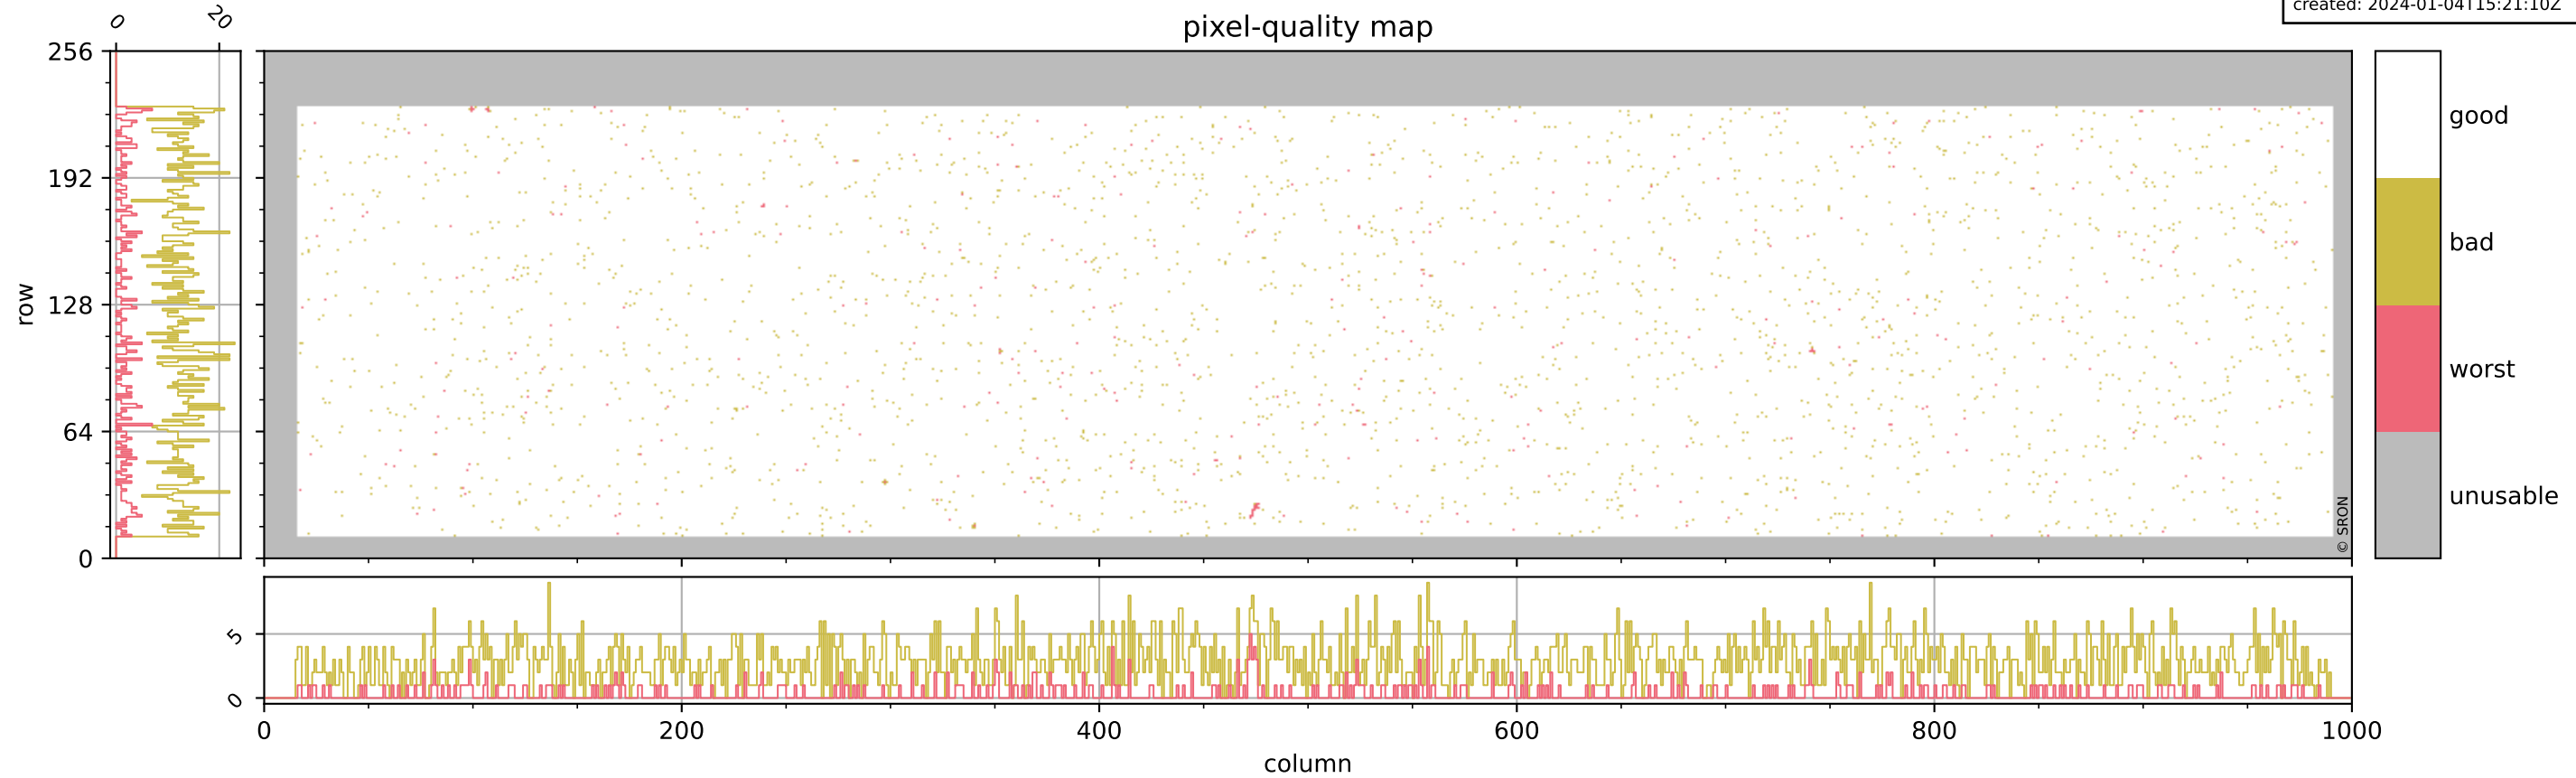

Tropomi SWIR pixel quality (beta nominal)

orbits: 18 in [32212, 32257]
coverage: 2024-01-01 / 2024-01-04
bad (quality < 0.8): 2776
worst (quality < 0.1): 334
created: 2024-01-04T15:21:10Z

pixel-quality map

Tropomi SWIR pixel quality (beta nominal)

orbits: 18 in [32212, 32257]
coverage: 2024-01-01 / 2024-01-04
bad (quality < 0.8): 295
worst (quality < 0.1): 121
created: 2024-01-04T15:21:10Z

pixel-quality map (dark)

Tropomi SWIR pixel quality (beta nominal)

orbits: 18 in [32212, 32257]
coverage: 2024-01-01 / 2024-01-04
bad (quality < 0.8): 161
worst (quality < 0.1): 47
created: 2024-01-04T15:21:10Z

pixel-quality map (noise average)

orbits: 18 in [32212, 32257]
coverage: 2024-01-01 / 2024-01-04
created: 2024-01-04T15:21:12Z

ground-tracks of Sentinel-5P

ICID: 301

Tropomi SWIR pixel quality (beta nominal)

orbits: [1867, 32257]
coverage: 2018-02-20 / 2024-01-04
created: 2024-01-04T15:21:12Z