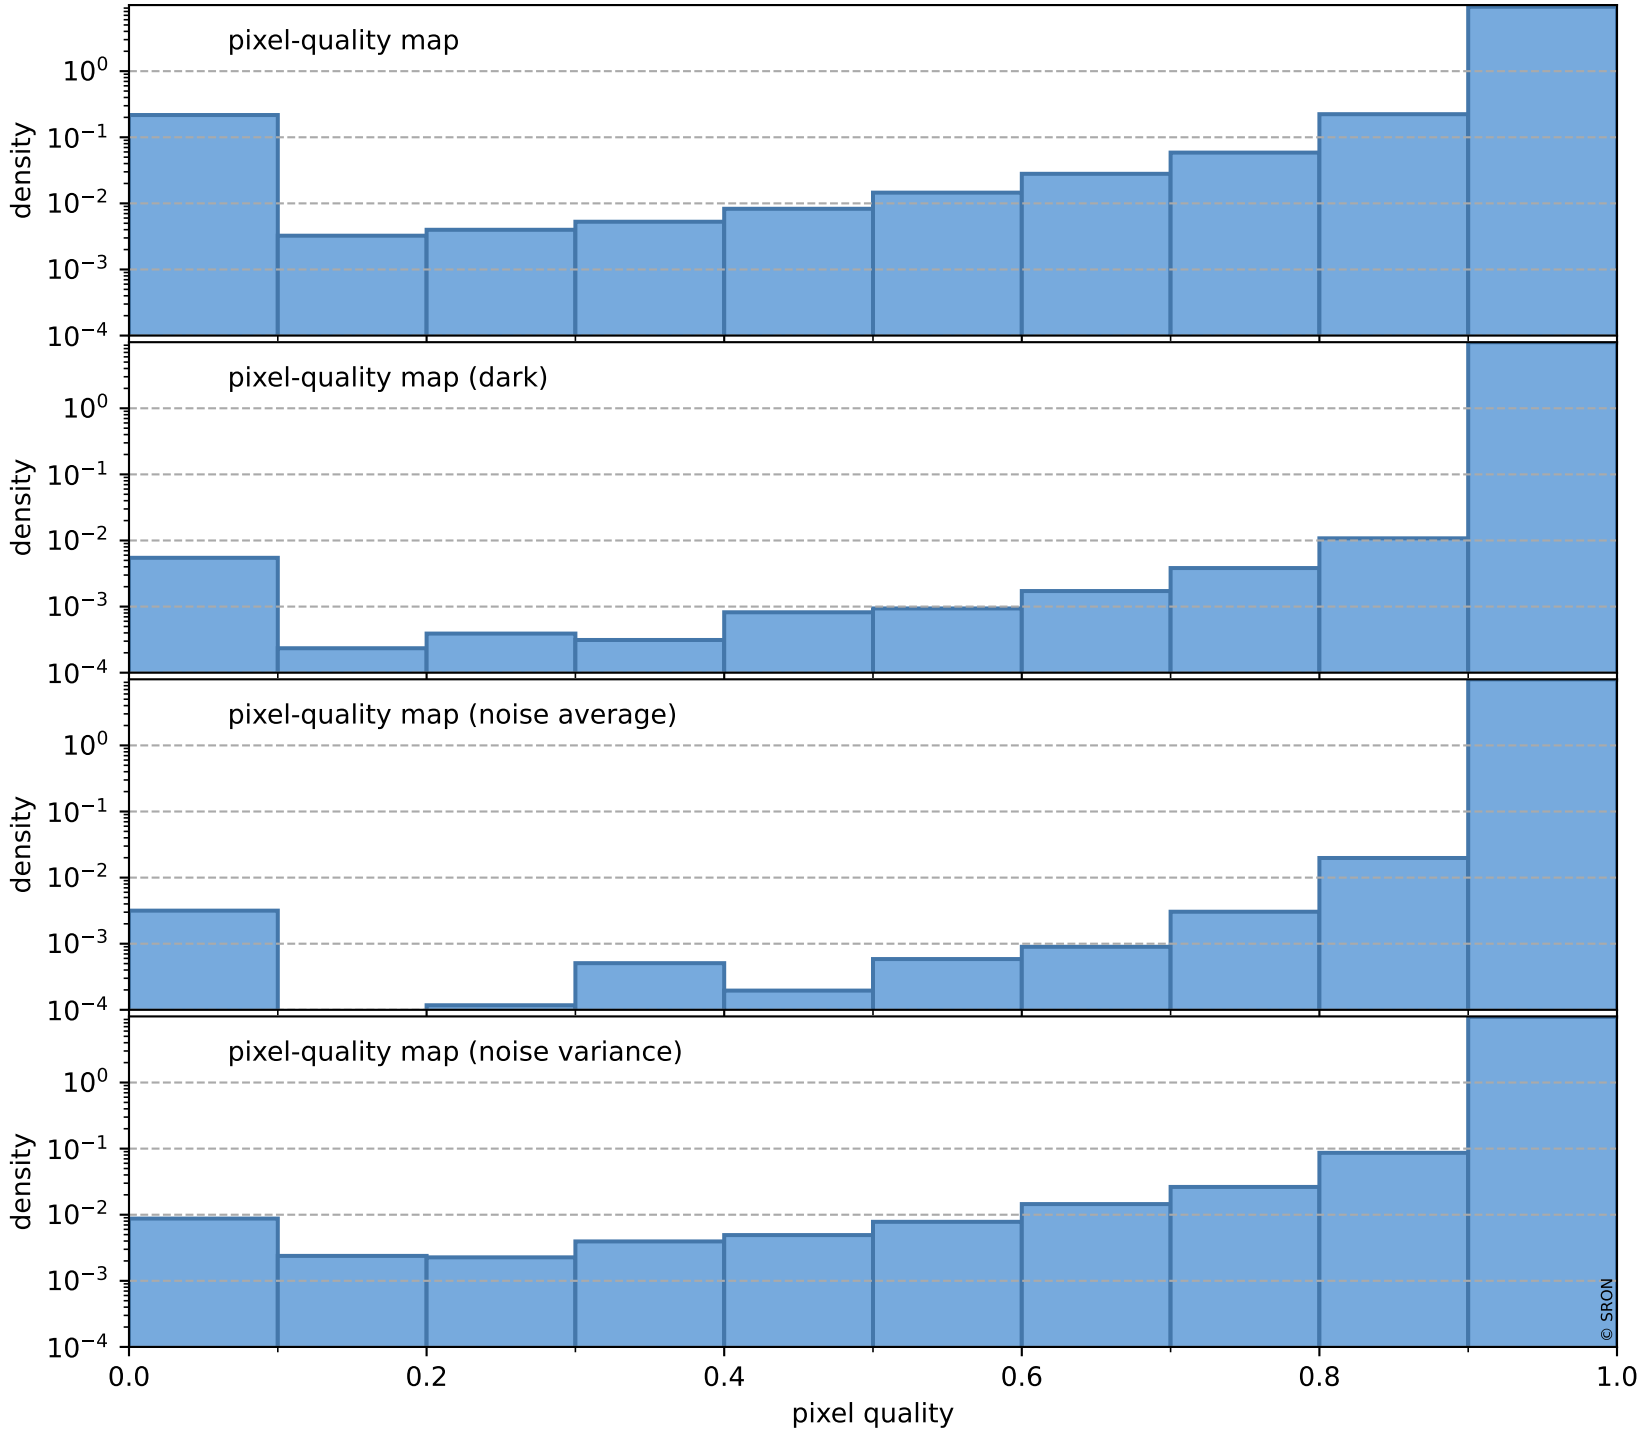

Tropomi SWIR pixel quality (beta nominal)

orbits: 18 in [32212, 32257]
coverage: 2024-01-01 / 2024-01-04
to good: 864
good to bad: 1215
to worst: 149
created: 2024-01-04T15:21:11Z

total quality compared with SWIR pixel-quality CKD

Tropomi SWIR pixel quality (beta nominal)

orbits: 18 in [32212, 32257]
coverage: 2024-01-01 / 2024-01-04
created: 2024-01-04T15:21:11Z

Histograms of pixel-quality

Tropomi SWIR pixel quality (beta nominal)

orbits: 18 in [32212, 32257]
coverage: 2024-01-01 / 2024-01-04
created: 2024-01-04T15:21:12Z

ground-tracks of Sentinel-5P

ICID: 301

Tropomi SWIR pixel quality (beta nominal)

orbits: [1867, 32257]
coverage: 2018-02-20 / 2024-01-04
created: 2024-01-04T15:21:12Z