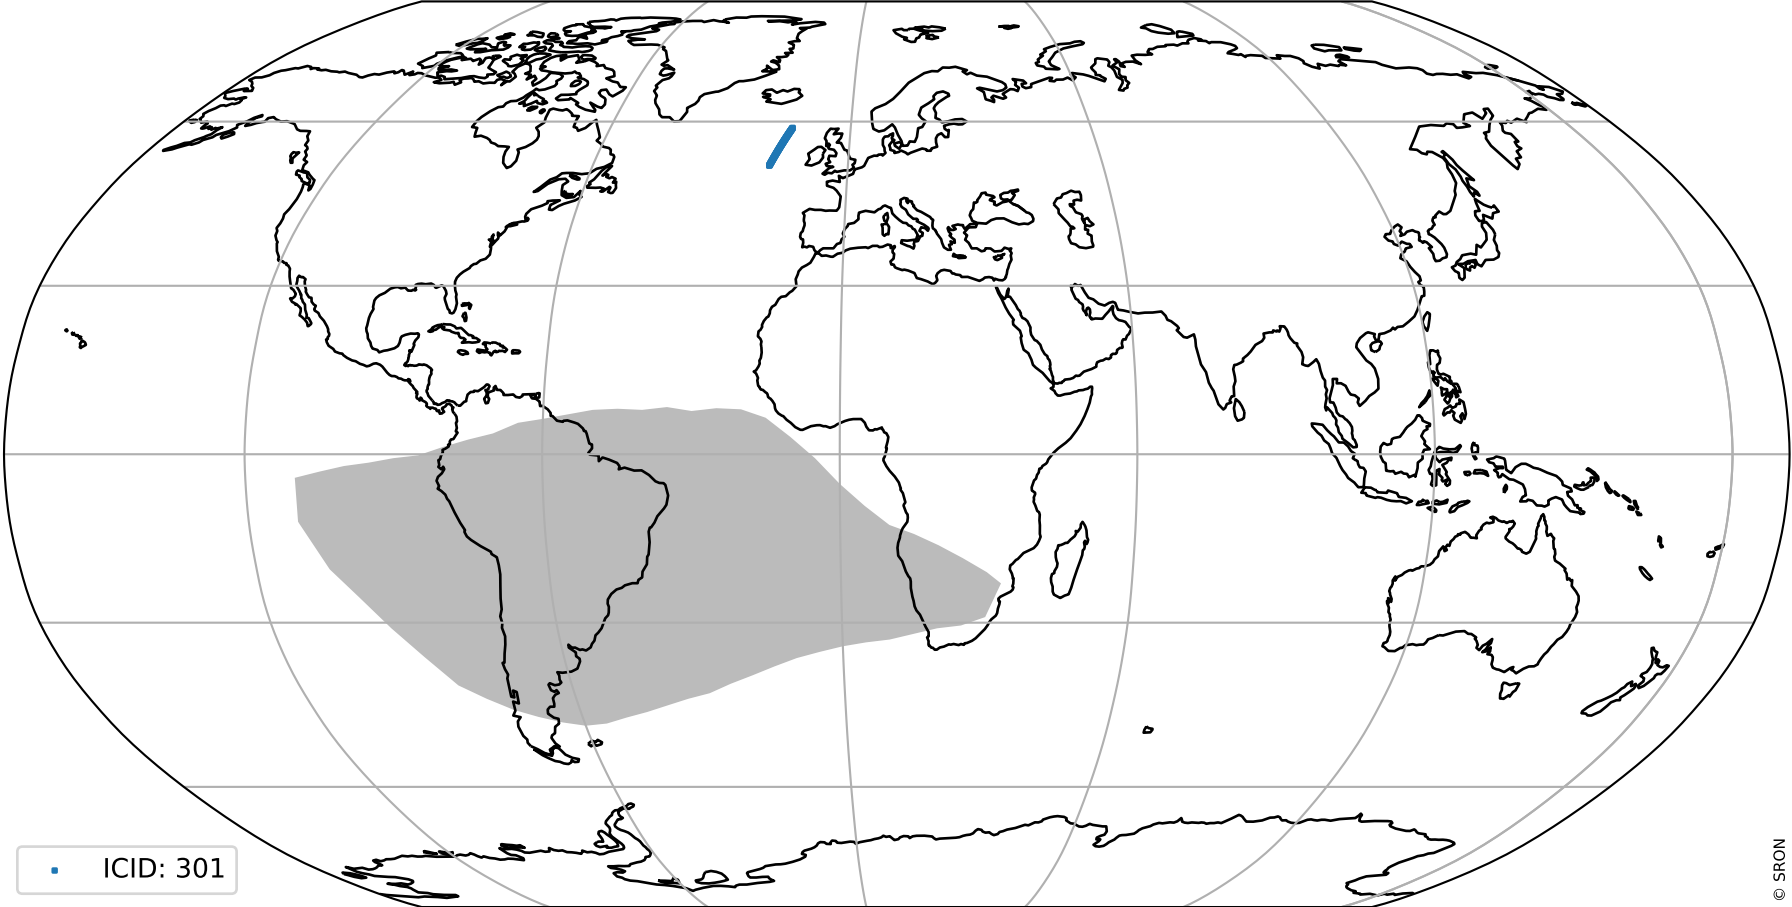

Tropomi SWIR pixel quality (beta nominal)

orbits: 18 in [32212, 32257]
coverage: 2024-01-01 / 2024-01-04
created: 2024-01-04T15:21:11Z

Histograms of pixel-quality

Tropomi SWIR pixel quality (beta nominal)

orbits: 18 in [32212, 32257]
coverage: 2024-01-01 / 2024-01-04
created: 2024-01-04T15:21:12Z

ground-tracks of Sentinel-5P

ICID: 301

Tropomi SWIR pixel quality (beta nominal)

orbits: [1867, 32257]
coverage: 2018-02-20 / 2024-01-04
created: 2024-01-04T15:21:12Z