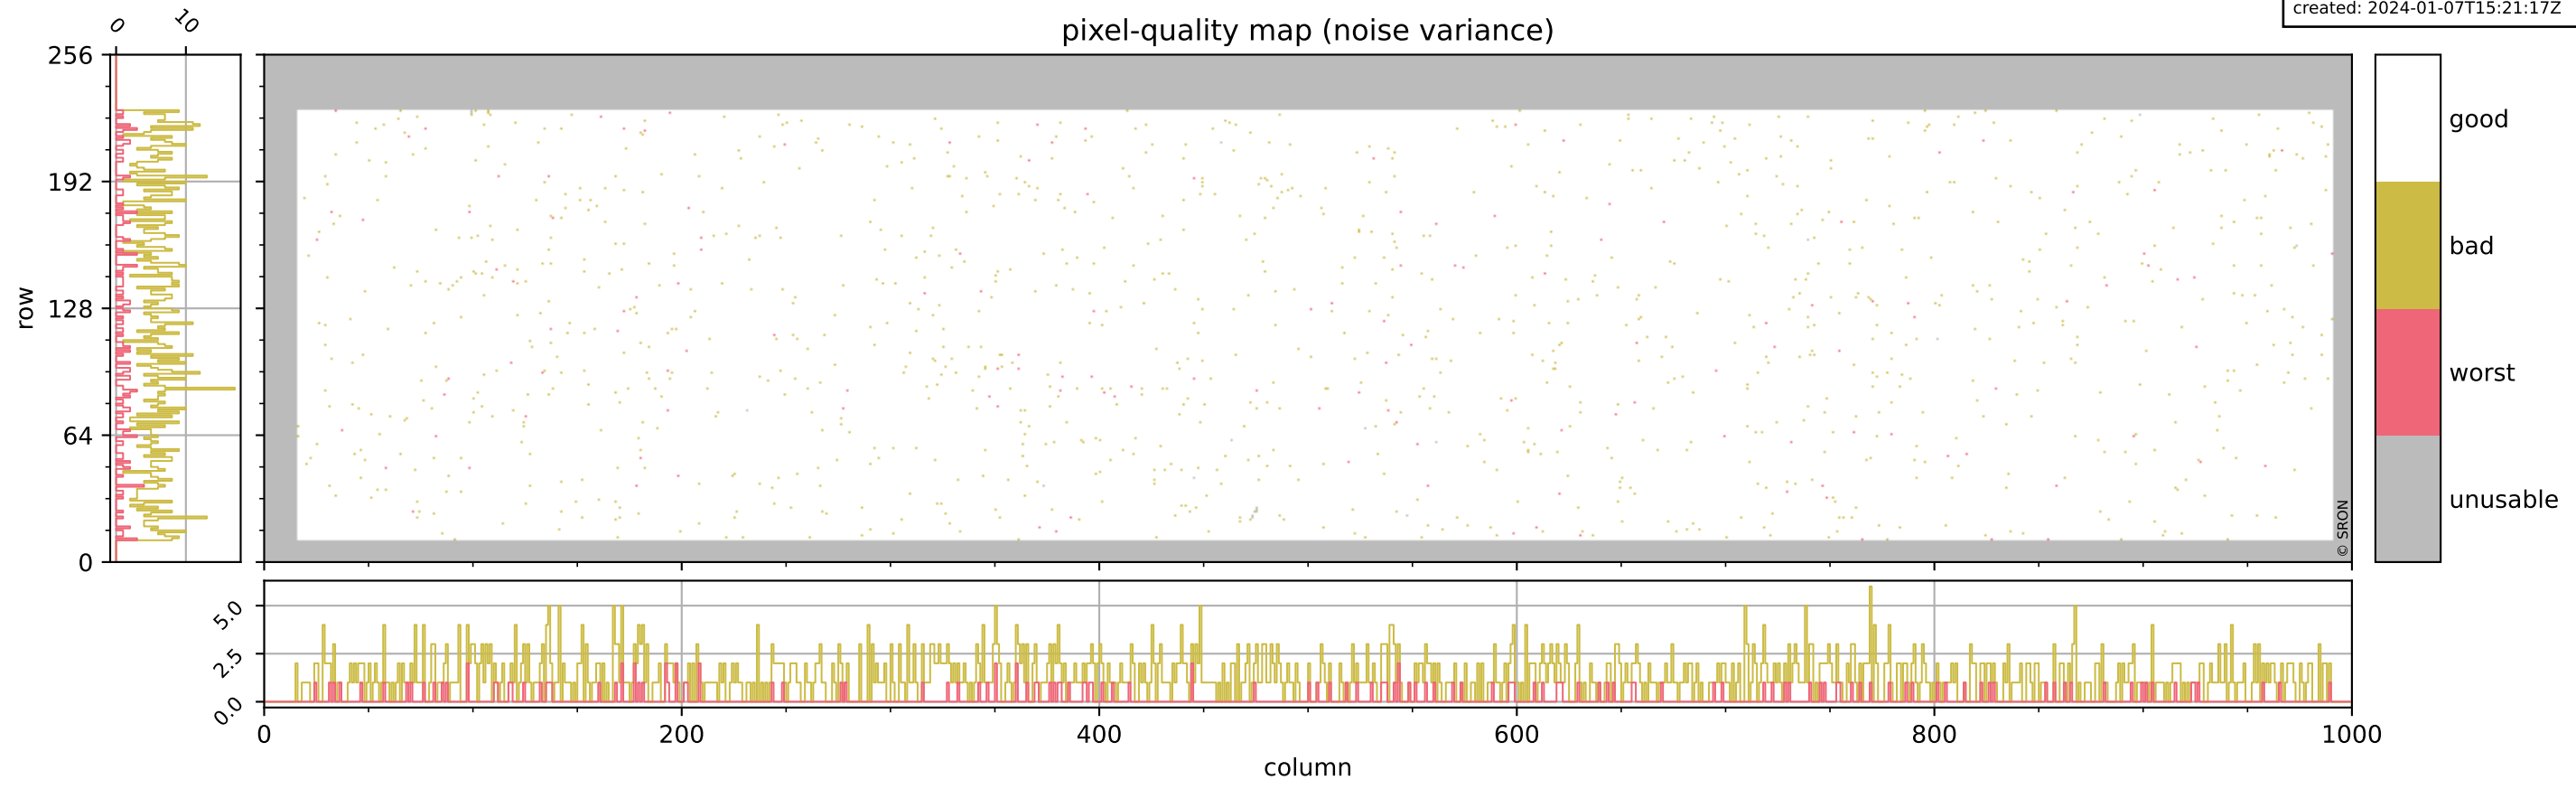

Tropomi SWIR pixel quality (beta nominal)

orbits: 17 in [32257, 32302]
coverage: 2024-01-04 / 2024-01-06
bad (quality < 0.8): 290
worst (quality < 0.1): 119
created: 2024-01-07T15:21:16Z

pixel-quality map (dark)

Tropomi SWIR pixel quality (beta nominal)

orbits: 17 in [32257, 32302]
coverage: 2024-01-04 / 2024-01-06
bad (quality < 0.8): 170
worst (quality < 0.1): 42
created: 2024-01-07T15:21:16Z

pixel-quality map (noise average)

Tropomi SWIR pixel quality (beta nominal)

orbits: 17 in [32257, 32302]
coverage: 2024-01-04 / 2024-01-06
bad (quality < 0.8): 1271
worst (quality < 0.1): 144
created: 2024-01-07T15:21:17Z

pixel-quality map (noise variance)

orbits: 17 in [32257, 32302]
coverage: 2024-01-04 / 2024-01-06
created: 2024-01-07T15:21:18Z

ground-tracks of Sentinel-5P

■ ICID: 301

Tropomi SWIR pixel quality (beta nominal)

orbits: [1867, 32302]
coverage: 2018-02-20 / 2024-01-06
created: 2024-01-07T15:21:18Z