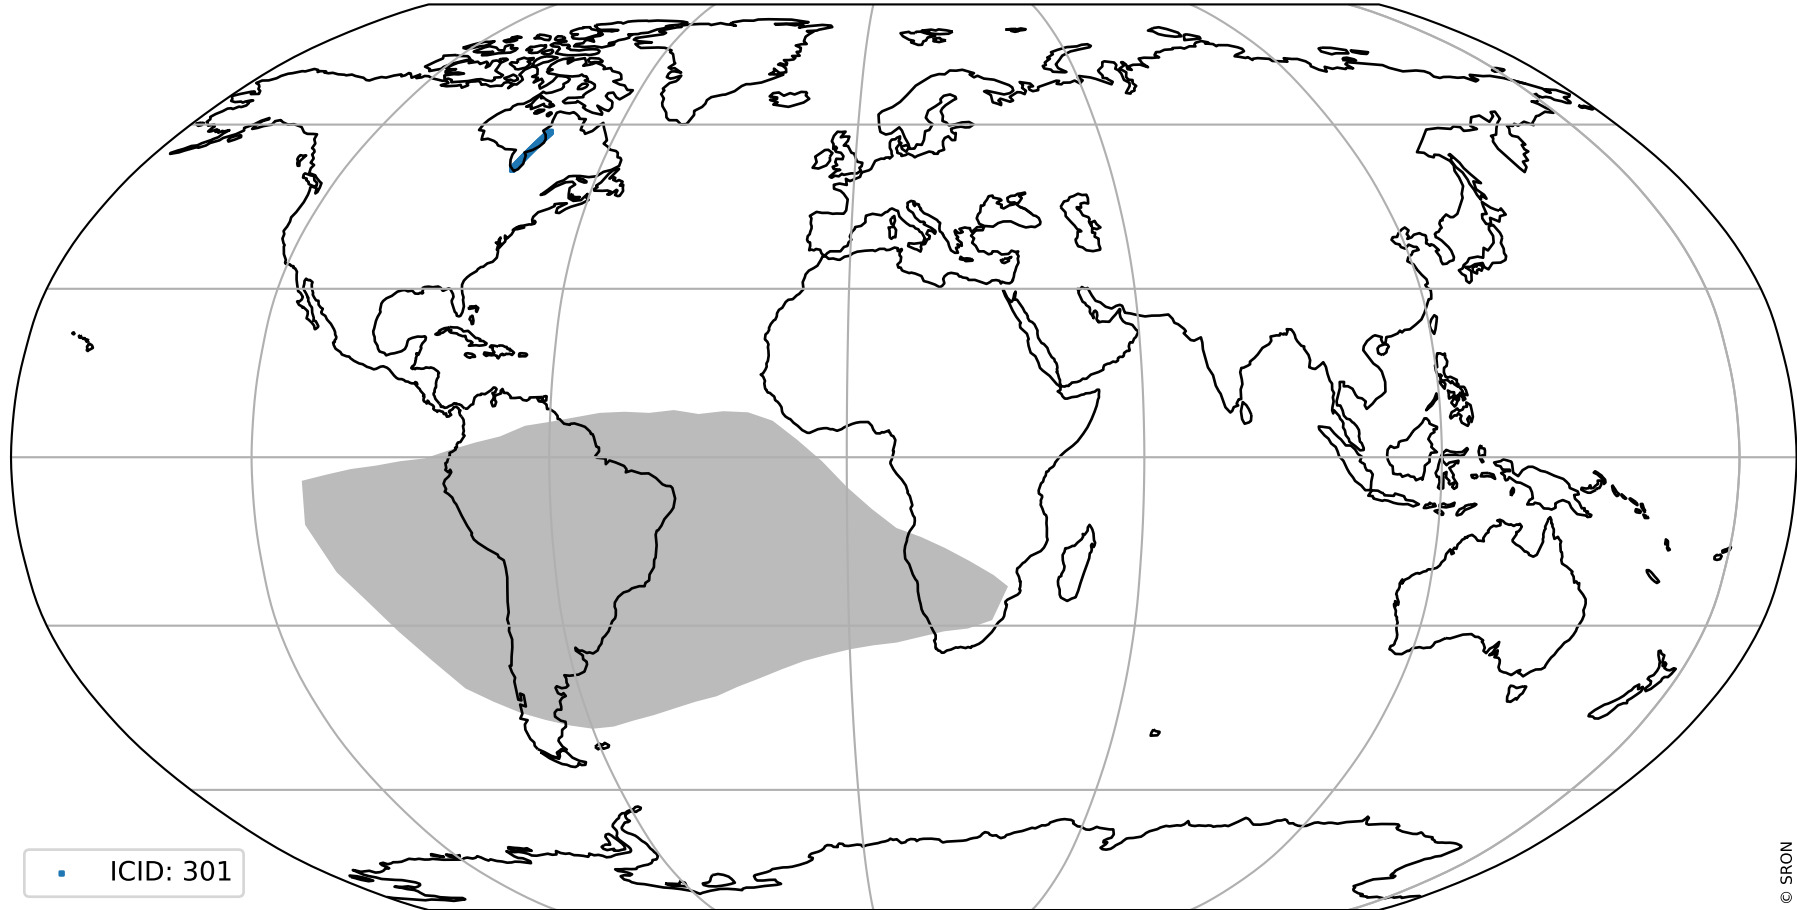

Tropomi SWIR pixel quality (beta nominal)

orbits: 17 in [32257, 32302]
coverage: 2024-01-04 / 2024-01-06
created: 2024-01-07T15:21:17Z

Histograms of pixel-quality

Tropomi SWIR pixel quality (beta nominal)

orbits: 17 in [32257, 32302]
coverage: 2024-01-04 / 2024-01-06
created: 2024-01-07T15:21:18Z

ground-tracks of Sentinel-5P

■ ICID: 301

Tropomi SWIR pixel quality (beta nominal)

orbits: [1867, 32302]
coverage: 2018-02-20 / 2024-01-06
created: 2024-01-07T15:21:18Z