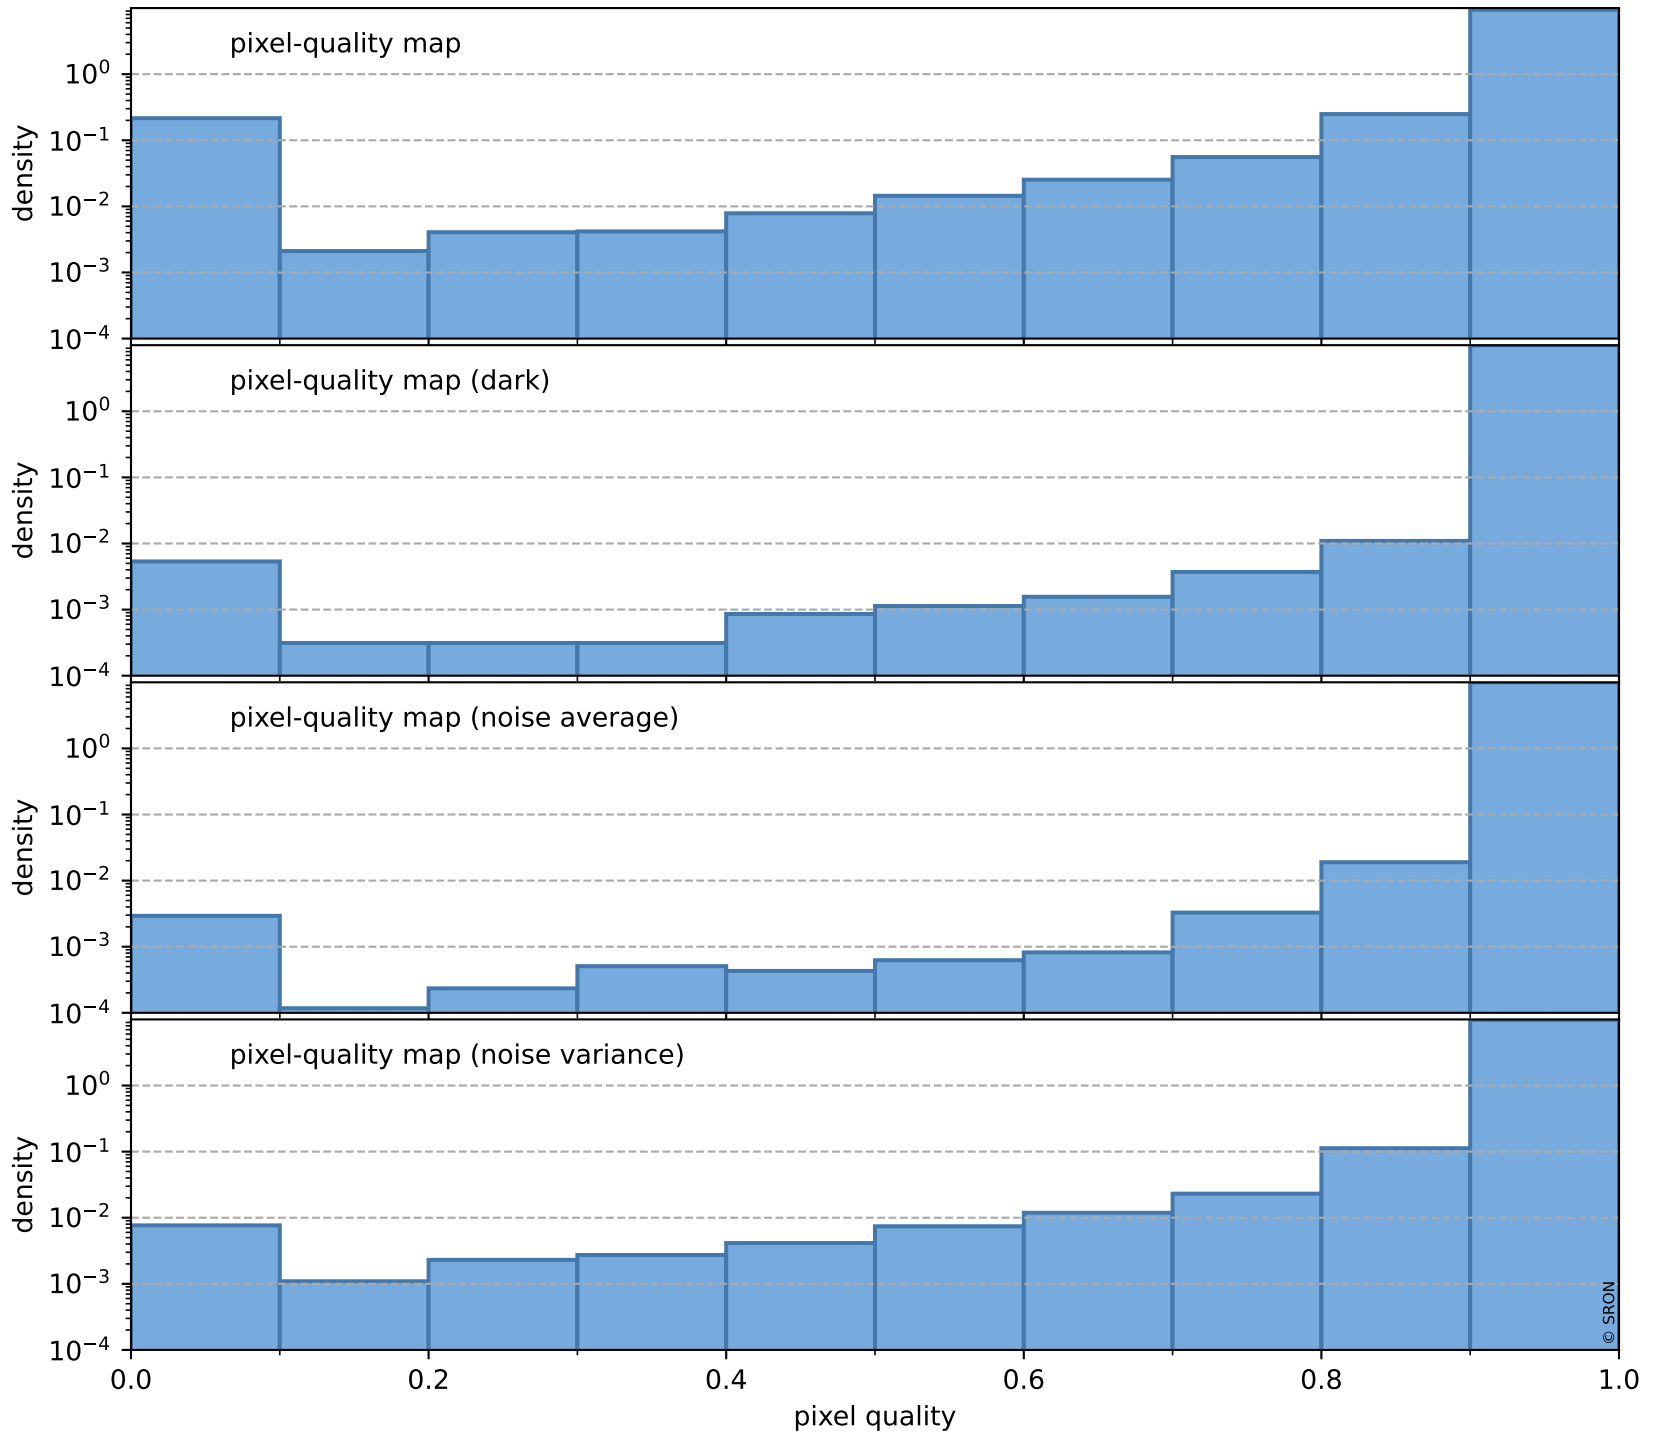

Tropomi SWIR pixel quality (beta nominal)

orbits: 17 in [32257, 32302]
coverage: 2024-01-04 / 2024-01-06
bad (quality < 0.8): 1271
worst (quality < 0.1): 144
created: 2024-01-07T15:21:17Z

pixel-quality map (noise variance)

Tropomi SWIR pixel quality (beta nominal)

orbits: 17 in [32257, 32302]
coverage: 2024-01-04 / 2024-01-06
to good: 859
good to bad: 1044
to worst: 123
created: 2024-01-07T15:21:17Z

total quality compared with SWIR pixel-quality CKD

Tropomi SWIR pixel quality (beta nominal)

orbits: 17 in [32257, 32302]
coverage: 2024-01-04 / 2024-01-06
created: 2024-01-07T15:21:17Z

Histograms of pixel-quality

Tropomi SWIR pixel quality (beta nominal)

orbits: 17 in [32257, 32302]
coverage: 2024-01-04 / 2024-01-06
created: 2024-01-07T15:21:18Z

ground-tracks of Sentinel-5P

■ ICID: 301

Tropomi SWIR pixel quality (beta nominal)

orbits: [1867, 32302]
coverage: 2018-02-20 / 2024-01-06
created: 2024-01-07T15:21:18Z