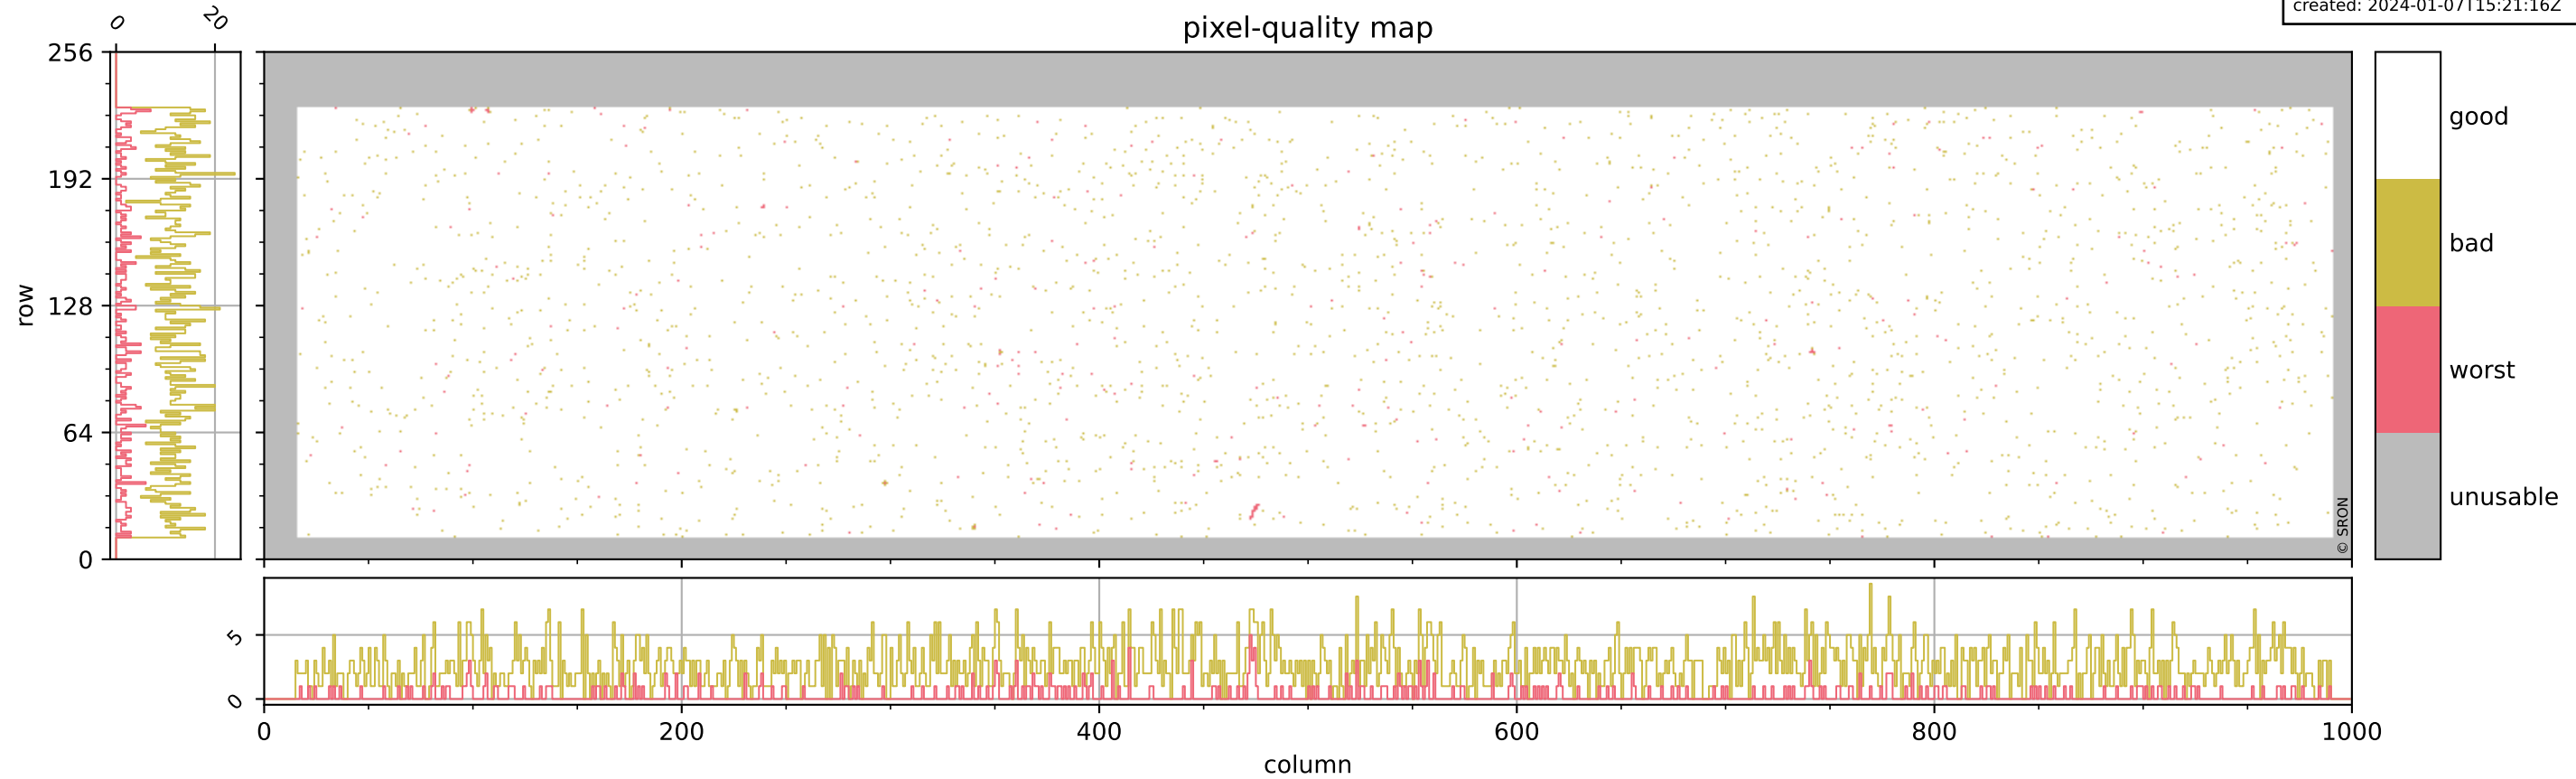

Tropomi SWIR pixel quality (beta nominal)

orbits: 17 in [32257, 32302]
coverage: 2024-01-04 / 2024-01-06
bad (quality < 0.8): 2581
worst (quality < 0.1): 306
created: 2024-01-07T15:21:16Z

pixel-quality map

Tropomi SWIR pixel quality (beta nominal)

orbits: 17 in [32257, 32302]
coverage: 2024-01-04 / 2024-01-06
bad (quality < 0.8): 290
worst (quality < 0.1): 119
created: 2024-01-07T15:21:16Z

pixel-quality map (dark)

Tropomi SWIR pixel quality (beta nominal)

orbits: 17 in [32257, 32302]
coverage: 2024-01-04 / 2024-01-06
bad (quality < 0.8): 170
worst (quality < 0.1): 42
created: 2024-01-07T15:21:16Z

pixel-quality map (noise average)

orbits: 17 in [32257, 32302]
coverage: 2024-01-04 / 2024-01-06
created: 2024-01-07T15:21:18Z

ground-tracks of Sentinel-5P

■ ICID: 301

Tropomi SWIR pixel quality (beta nominal)

orbits: [1867, 32302]
coverage: 2018-02-20 / 2024-01-06
created: 2024-01-07T15:21:18Z