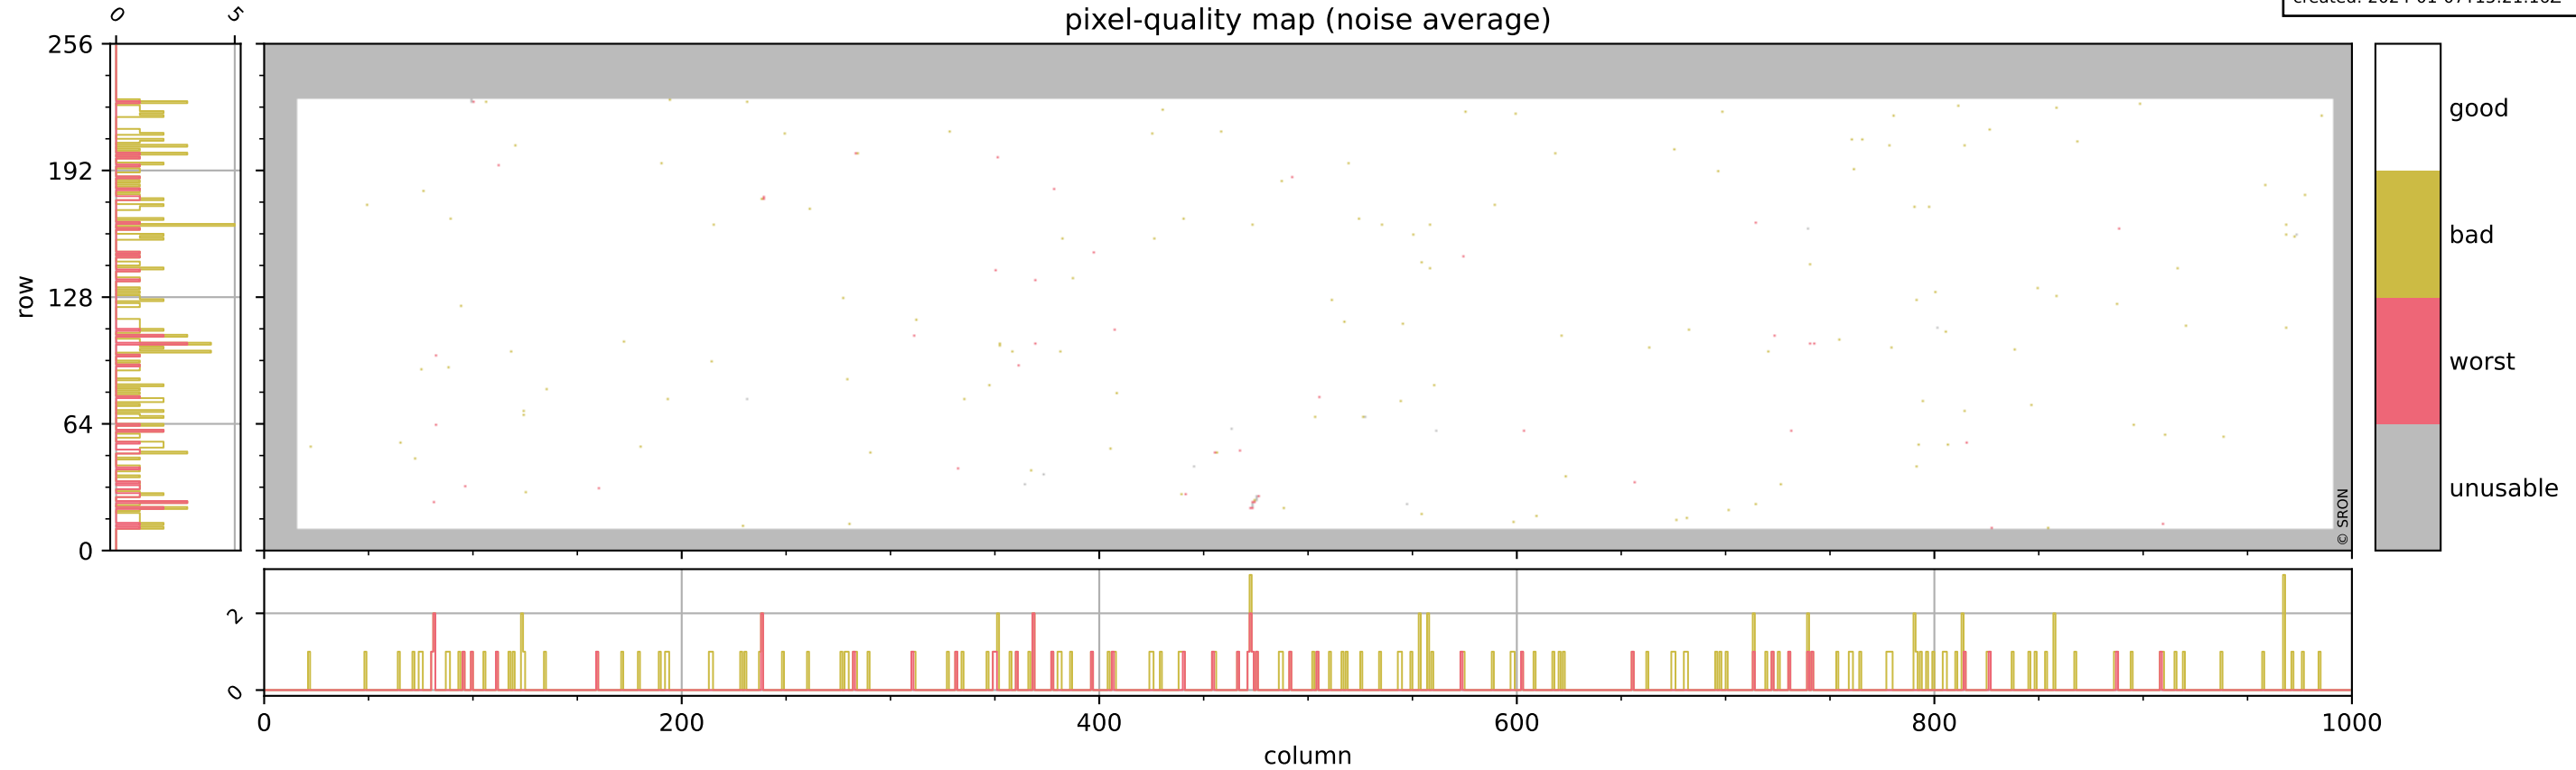

Tropomi SWIR pixel quality (beta nominal)

orbits: 17 in [32257, 32302]
coverage: 2024-01-04 / 2024-01-06
bad (quality < 0.8): 290
worst (quality < 0.1): 119
created: 2024-01-07T15:21:16Z

pixel-quality map (dark)

Tropomi SWIR pixel quality (beta nominal)

orbits: 17 in [32257, 32302]
coverage: 2024-01-04 / 2024-01-06
bad (quality < 0.8): 170
worst (quality < 0.1): 42
created: 2024-01-07T15:21:16Z

pixel-quality map (noise average)

Tropomi SWIR pixel quality (beta nominal)

orbits: 17 in [32257, 32302]
coverage: 2024-01-04 / 2024-01-06
bad (quality < 0.8): 1271
worst (quality < 0.1): 144
created: 2024-01-07T15:21:17Z

pixel-quality map (noise variance)

orbits: 17 in [32257, 32302]
coverage: 2024-01-04 / 2024-01-06
created: 2024-01-07T15:21:18Z

ground-tracks of Sentinel-5P

■ ICID: 301

Tropomi SWIR pixel quality (beta nominal)

orbits: [1867, 32302]
coverage: 2018-02-20 / 2024-01-06
created: 2024-01-07T15:21:18Z