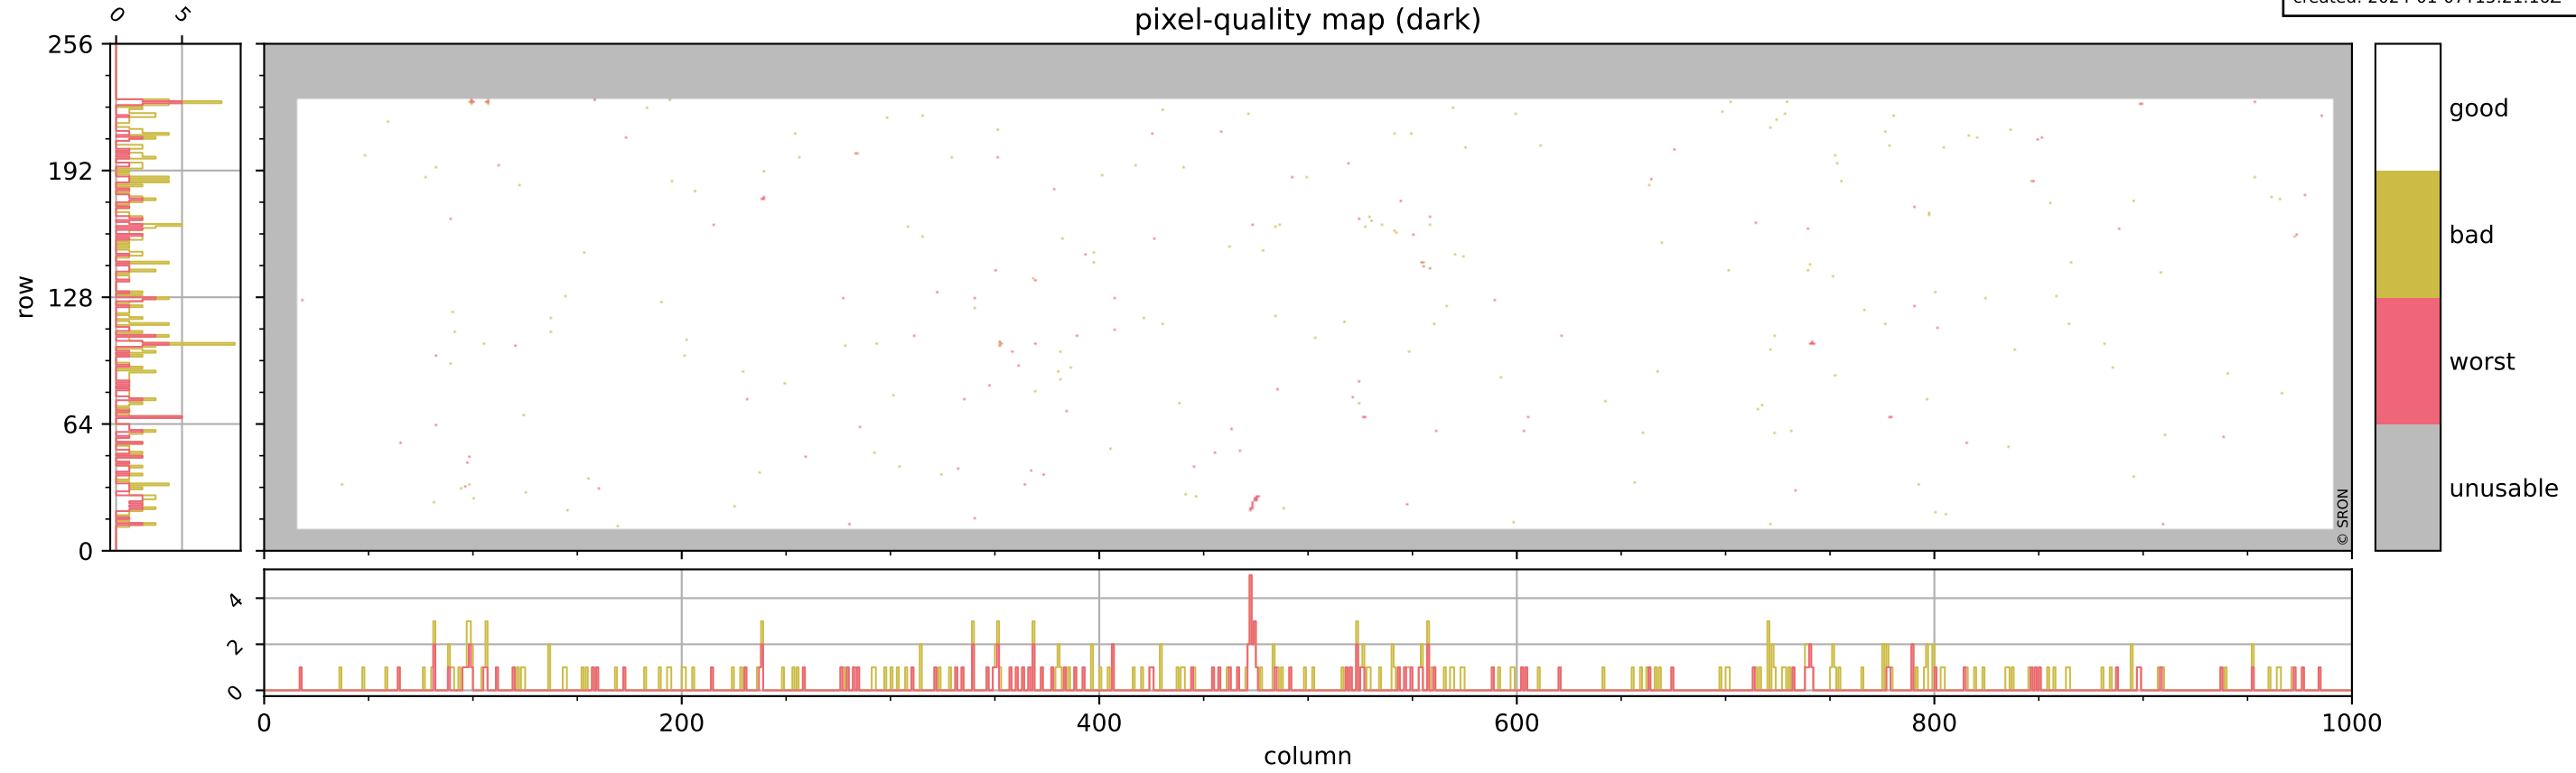

Tropomi SWIR pixel quality (beta nominal)

orbits: 17 in [32257, 32302]
coverage: 2024-01-04 / 2024-01-06
bad (quality < 0.8): 2581
worst (quality < 0.1): 306
created: 2024-01-07T15:21:16Z

pixel-quality map

Tropomi SWIR pixel quality (beta nominal)

orbits: 17 in [32257, 32302]
coverage: 2024-01-04 / 2024-01-06
bad (quality < 0.8): 290
worst (quality < 0.1): 119
created: 2024-01-07T15:21:16Z

pixel-quality map (dark)

Tropomi SWIR pixel quality (beta nominal)

orbits: 17 in [32257, 32302]
coverage: 2024-01-04 / 2024-01-06
bad (quality < 0.8): 170
worst (quality < 0.1): 42
created: 2024-01-07T15:21:16Z

pixel-quality map (noise average)

orbits: 17 in [32257, 32302]
coverage: 2024-01-04 / 2024-01-06
created: 2024-01-07T15:21:18Z

ground-tracks of Sentinel-5P

■ ICID: 301

Tropomi SWIR pixel quality (beta nominal)

orbits: [1867, 32302]
coverage: 2018-02-20 / 2024-01-06
created: 2024-01-07T15:21:18Z