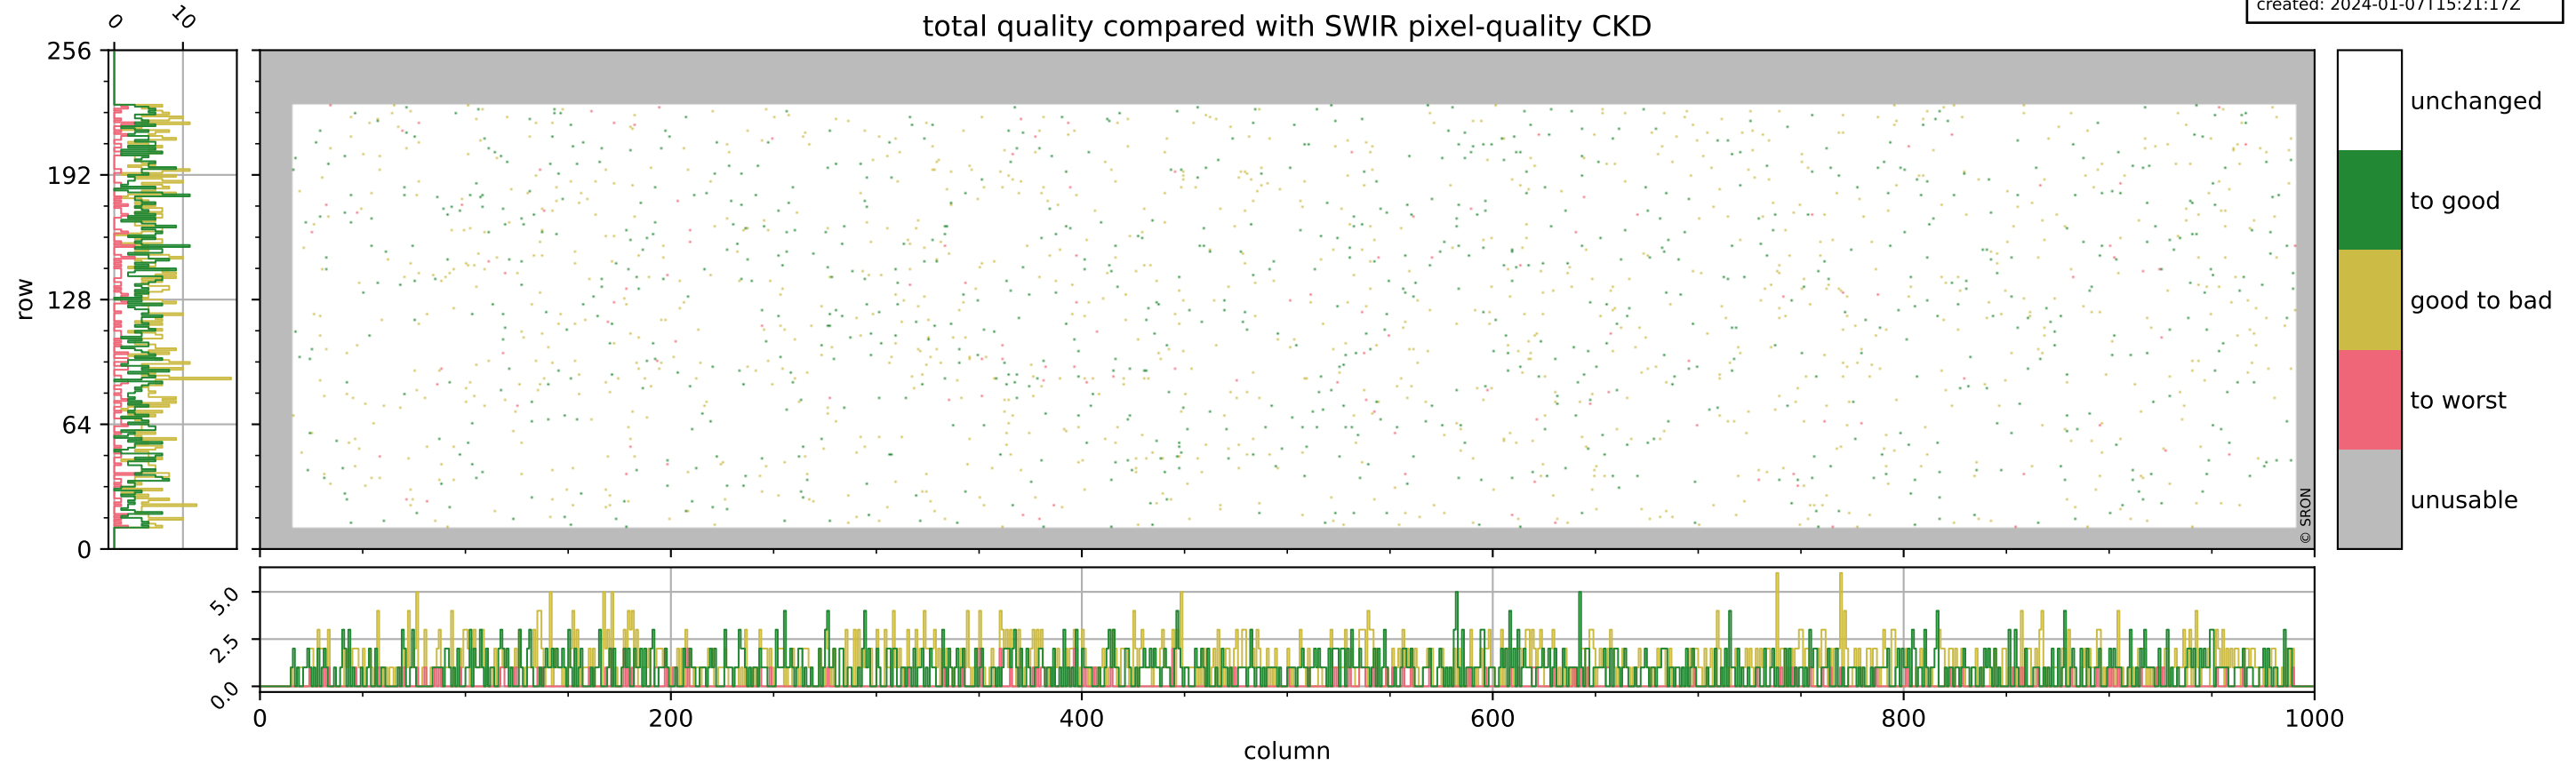

Tropomi SWIR pixel quality (beta nominal)

orbits: 17 in [32257, 32302]
coverage: 2024-01-04 / 2024-01-06
bad (quality < 0.8): 170
worst (quality < 0.1): 42
created: 2024-01-07T15:21:16Z

pixel-quality map (noise average)

Tropomi SWIR pixel quality (beta nominal)

orbits: 17 in [32257, 32302]
coverage: 2024-01-04 / 2024-01-06
bad (quality < 0.8): 1271
worst (quality < 0.1): 144
created: 2024-01-07T15:21:17Z

pixel-quality map (noise variance)

Tropomi SWIR pixel quality (beta nominal)

orbits: 17 in [32257, 32302]
coverage: 2024-01-04 / 2024-01-06
to good: 859
good to bad: 1044
to worst: 123
created: 2024-01-07T15:21:17Z

total quality compared with SWIR pixel-quality CKD

orbits: 17 in [32257, 32302]
coverage: 2024-01-04 / 2024-01-06
created: 2024-01-07T15:21:18Z

ground-tracks of Sentinel-5P

■ ICID: 301

Tropomi SWIR pixel quality (beta nominal)

orbits: [1867, 32302]
coverage: 2018-02-20 / 2024-01-06
created: 2024-01-07T15:21:18Z