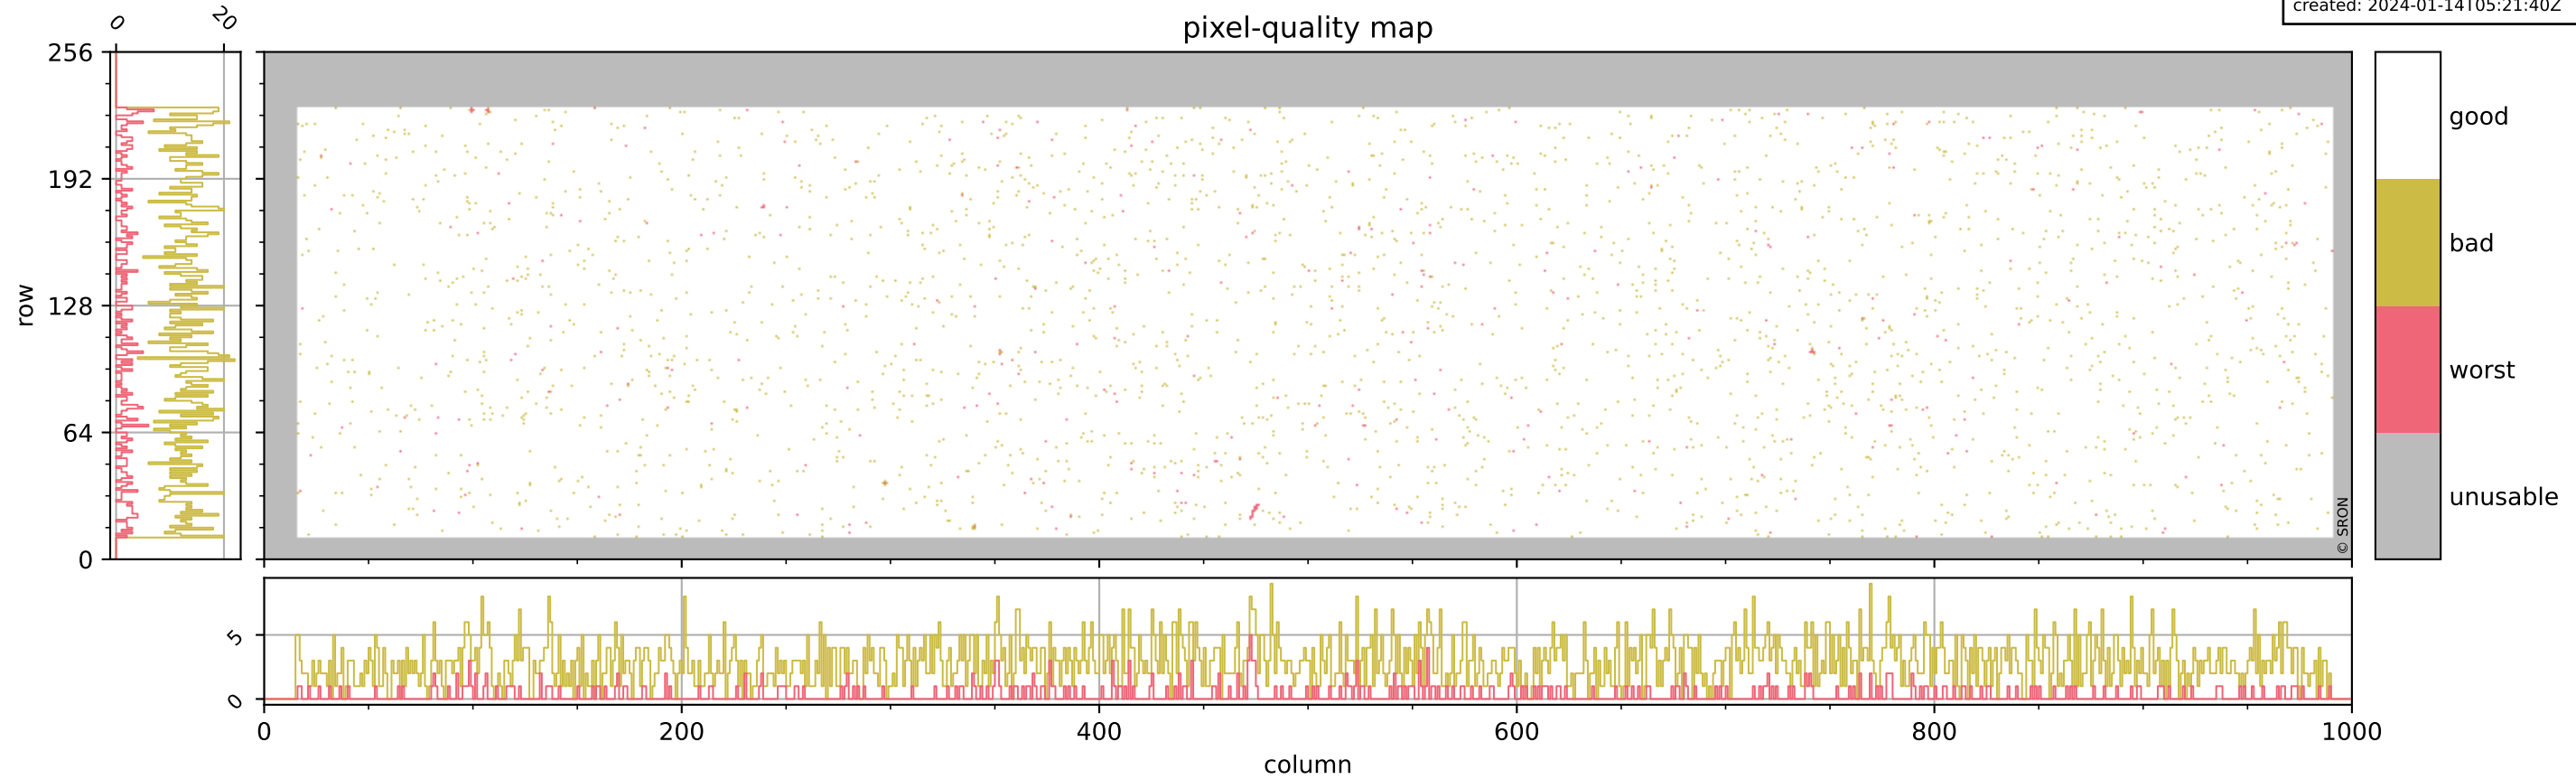

# Tropomi SWIR pixel quality (beta nominal)

orbits: 16 in [32347, 32392]  
coverage: 2024-01-10 / 2024-01-13  
bad (quality < 0.8): 2859  
worst (quality < 0.1): 330  
created: 2024-01-14T05:21:40Z

## pixel-quality map

# Tropomi SWIR pixel quality (beta nominal)

orbits: 16 in [32347, 32392]  
coverage: 2024-01-10 / 2024-01-13  
bad (quality < 0.8): 294  
worst (quality < 0.1): 121  
created: 2024-01-14T05:21:40Z

## pixel-quality map (dark)