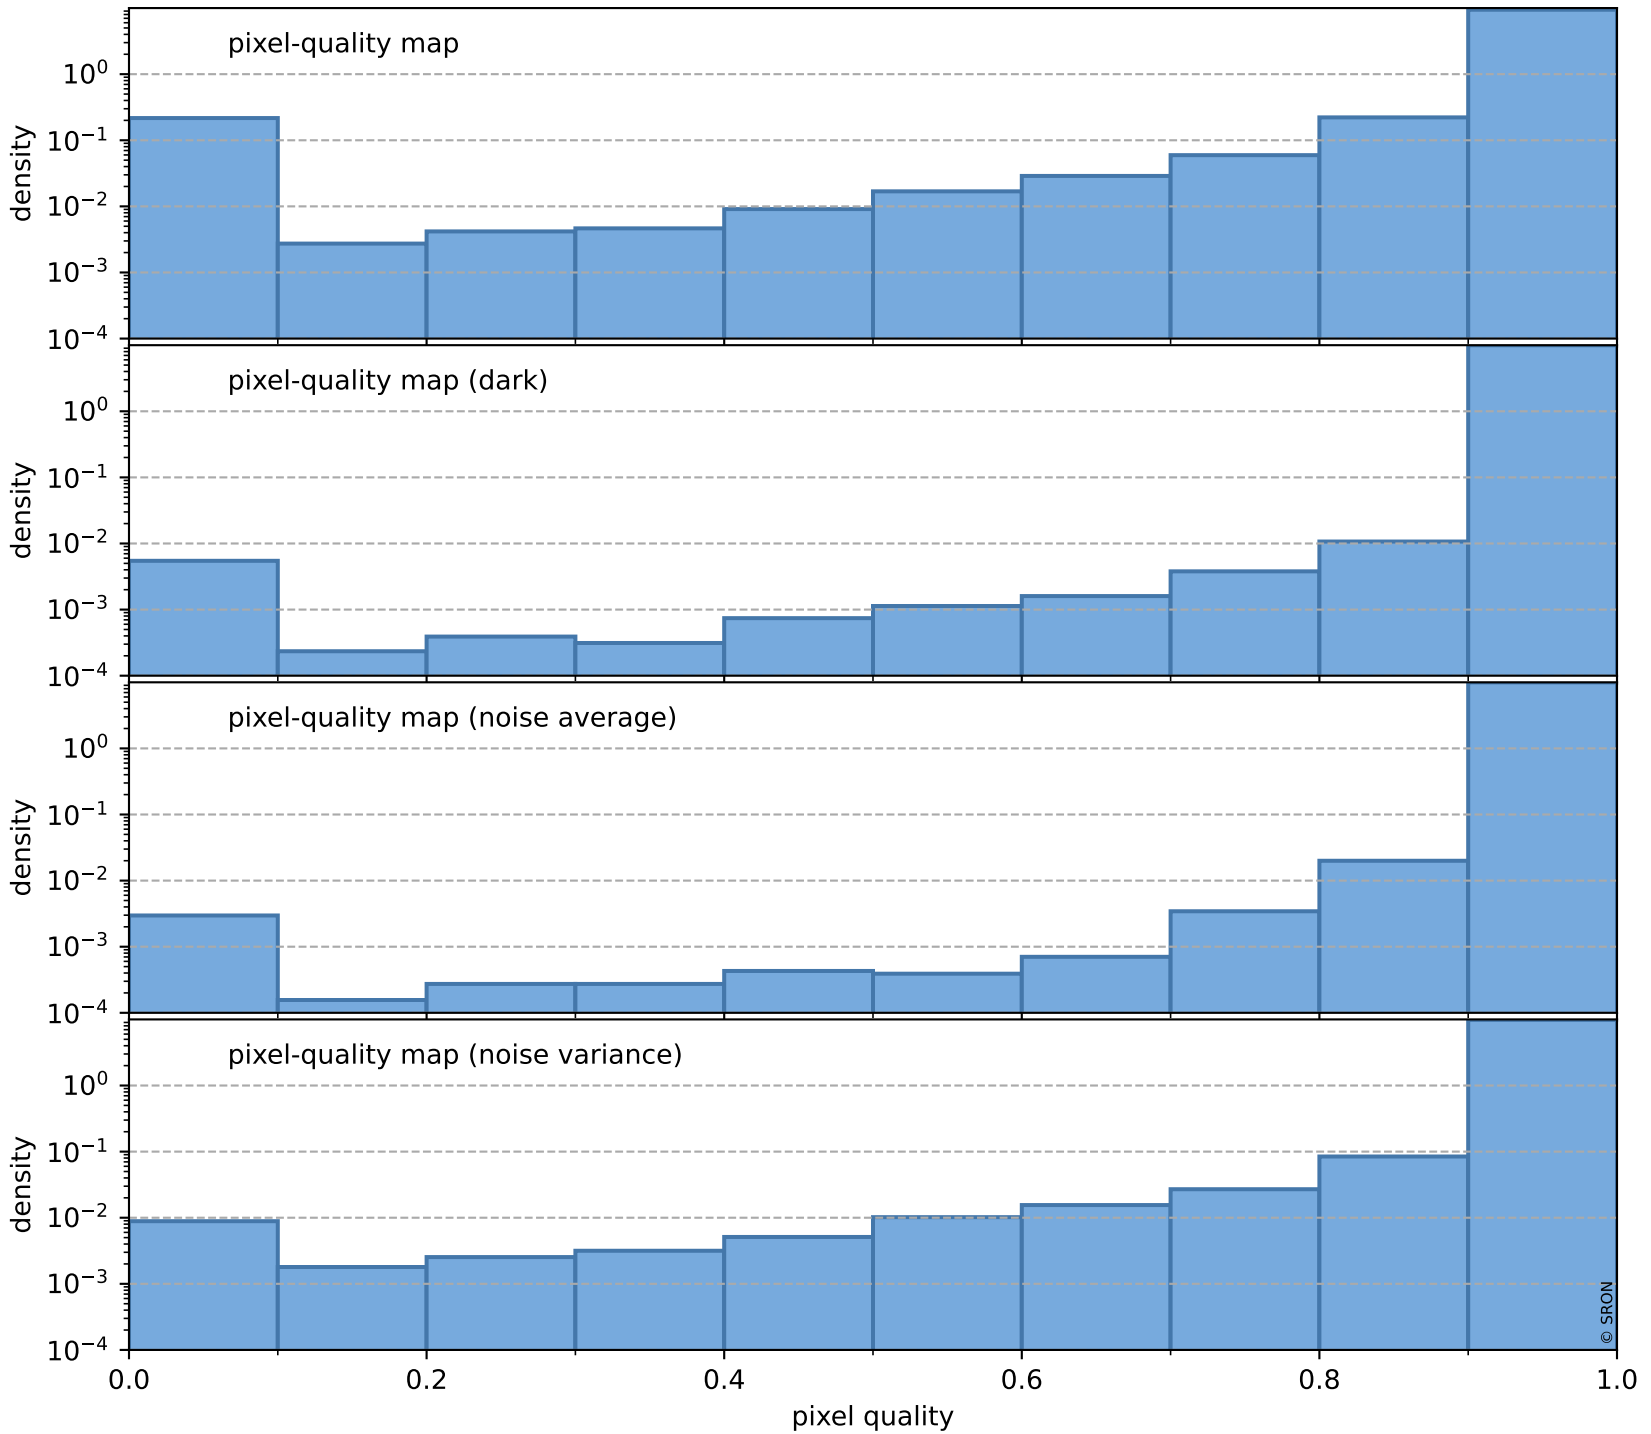

Tropomi SWIR pixel quality (beta nominal)

orbits: 16 in [32347, 32392]
coverage: 2024-01-10 / 2024-01-13
created: 2024-01-14T05:21:41Z

Histograms of pixel-quality