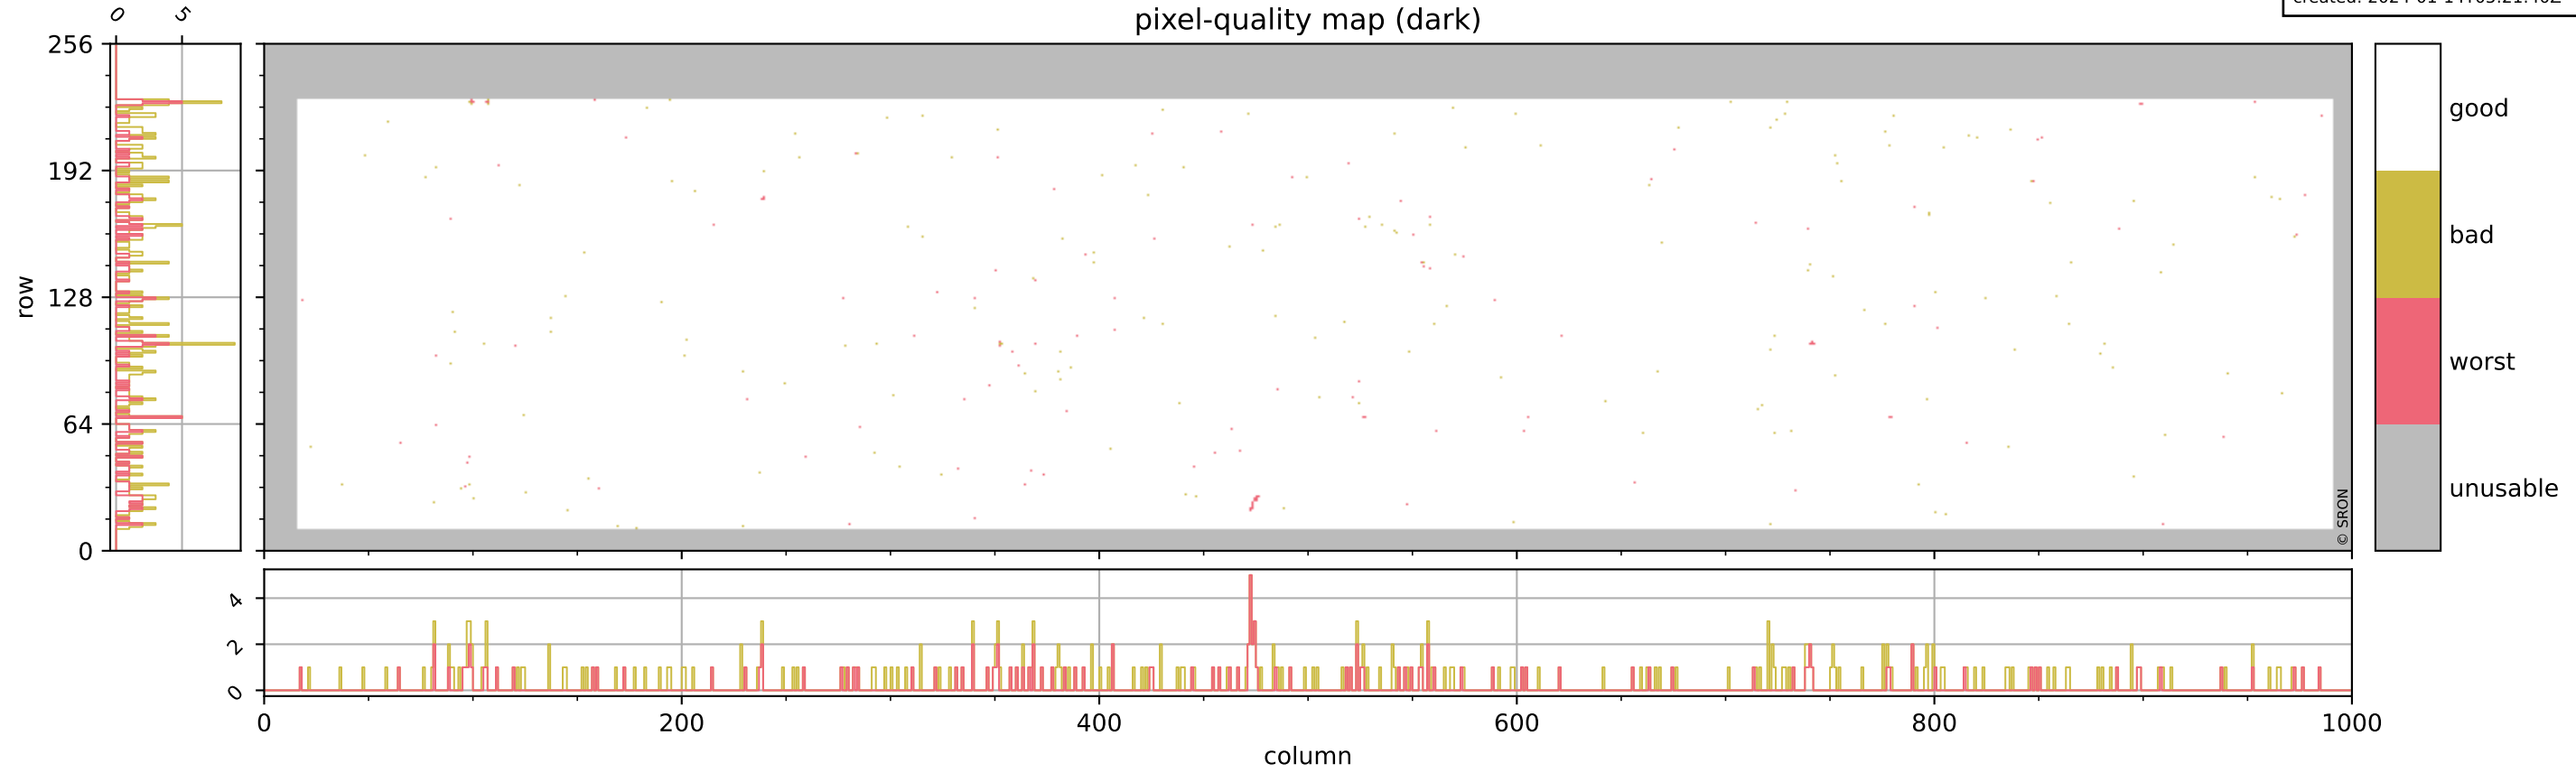

# Tropomi SWIR pixel quality (beta nominal)

orbits: 16 in [32347, 32392]  
coverage: 2024-01-10 / 2024-01-13  
bad (quality < 0.8): 2859  
worst (quality < 0.1): 330  
created: 2024-01-14T05:21:40Z

## pixel-quality map

# Tropomi SWIR pixel quality (beta nominal)

orbits: 16 in [32347, 32392]  
coverage: 2024-01-10 / 2024-01-13  
bad (quality < 0.8): 294  
worst (quality < 0.1): 121  
created: 2024-01-14T05:21:40Z

## pixel-quality map (dark)