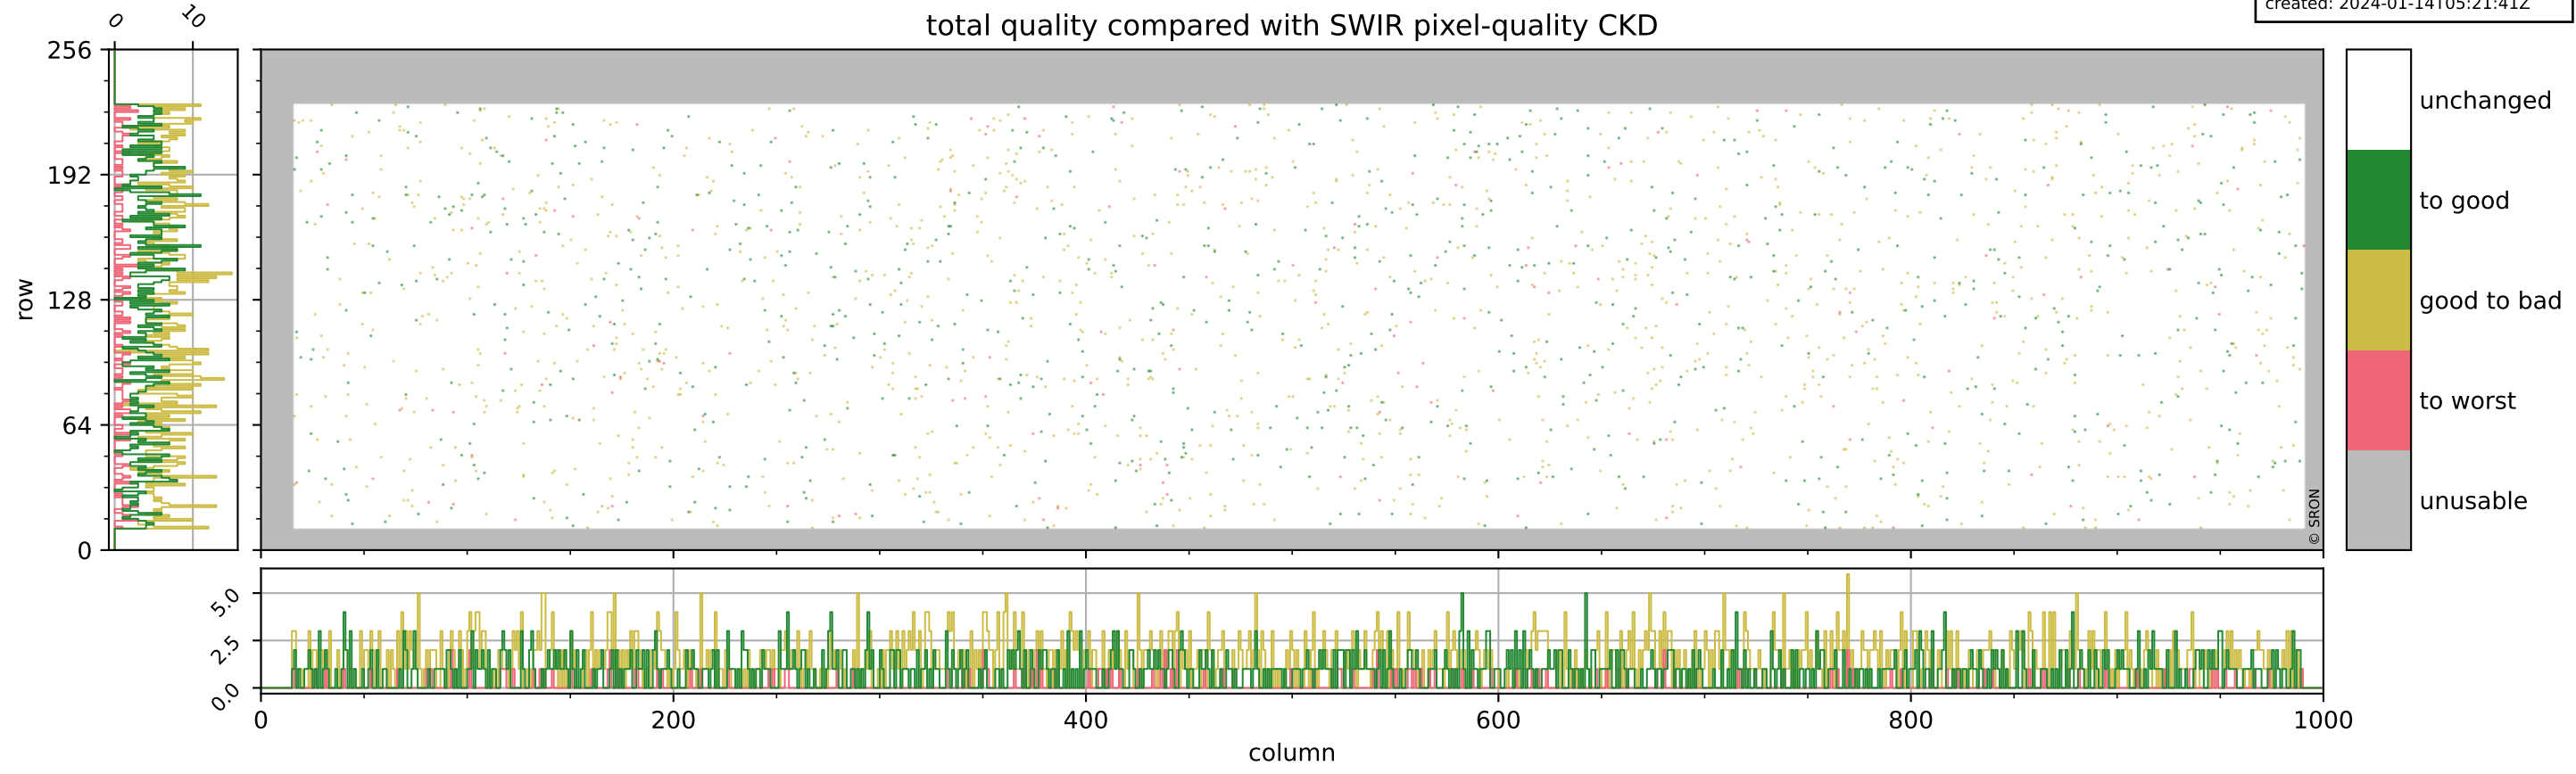

Tropomi SWIR pixel quality (beta nominal)

orbits: 16 in [32347, 32392]
coverage: 2024-01-10 / 2024-01-13
to good: 860
good to bad: 1305
to worst: 142
created: 2024-01-14T05:21:41Z

total quality compared with SWIR pixel-quality CKD