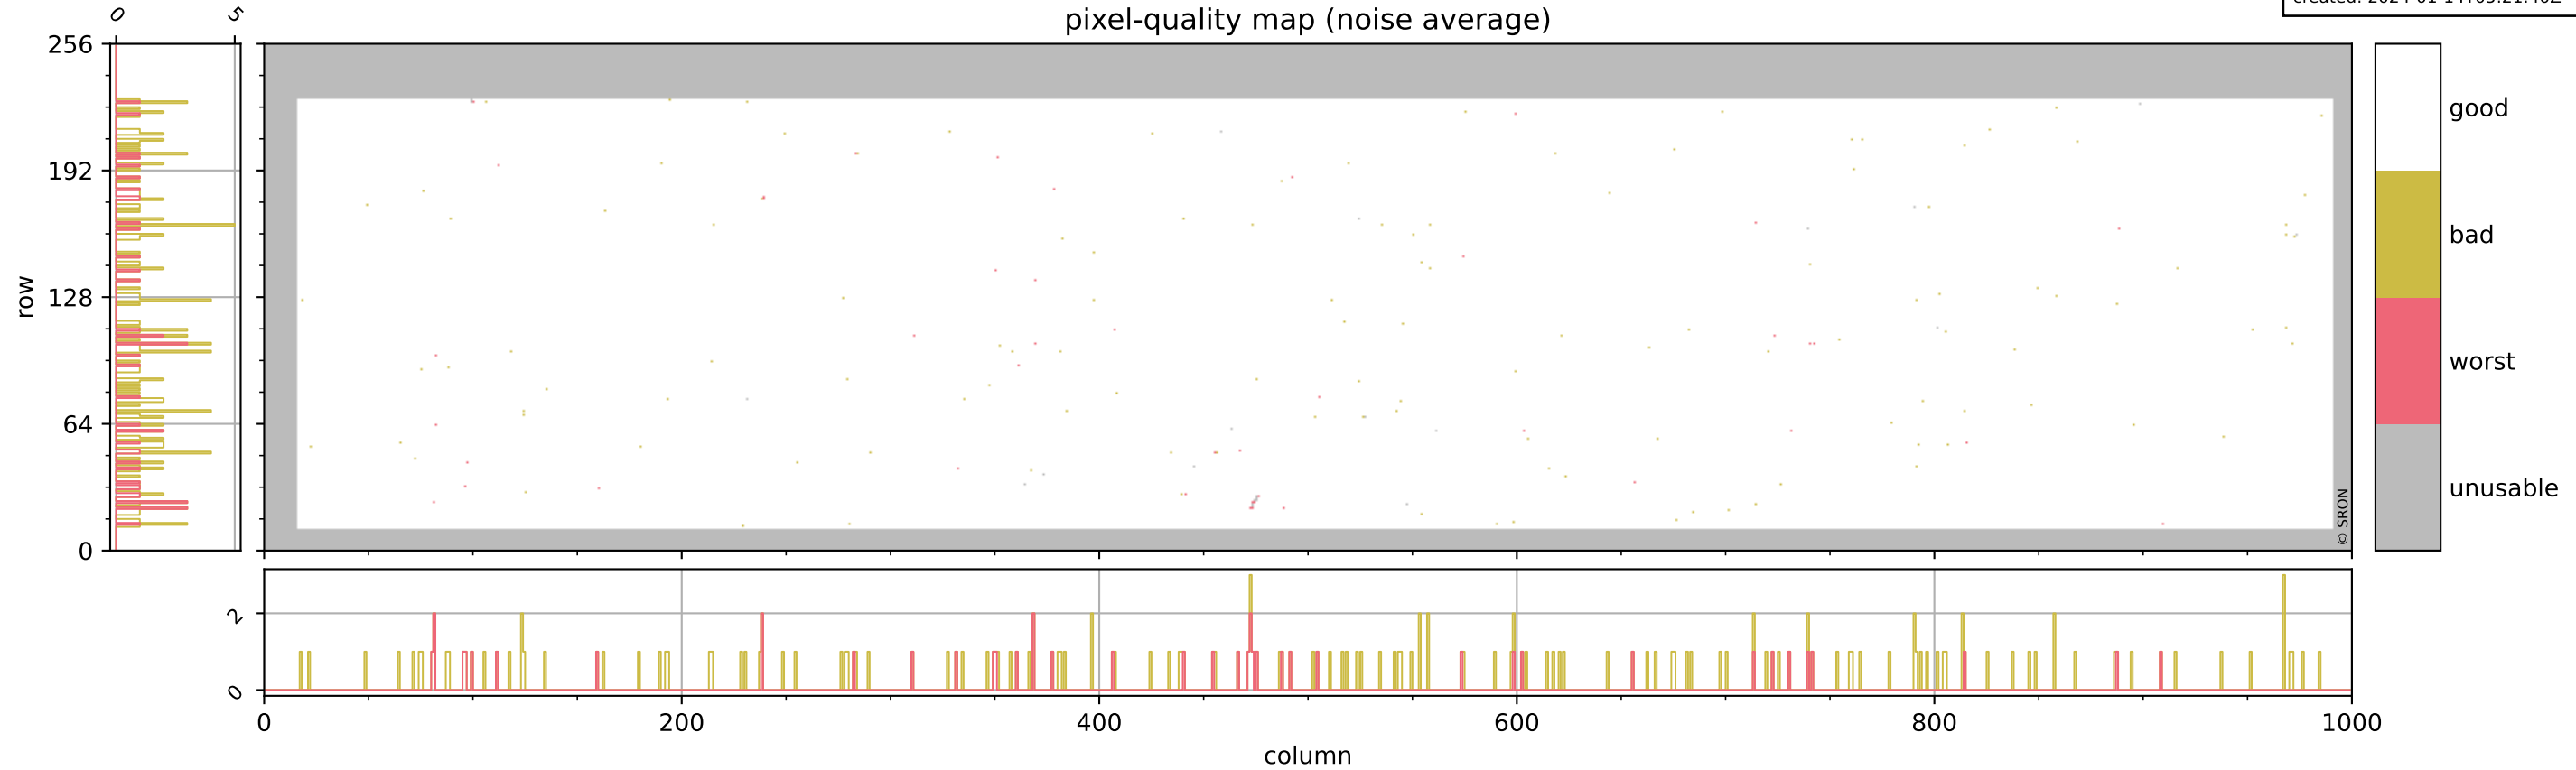

Tropomi SWIR pixel quality (beta nominal)

orbits: 16 in [32347, 32392]
coverage: 2024-01-10 / 2024-01-13
bad (quality < 0.8): 166
worst (quality < 0.1): 43
created: 2024-01-14T05:21:40Z

pixel-quality map (noise average)