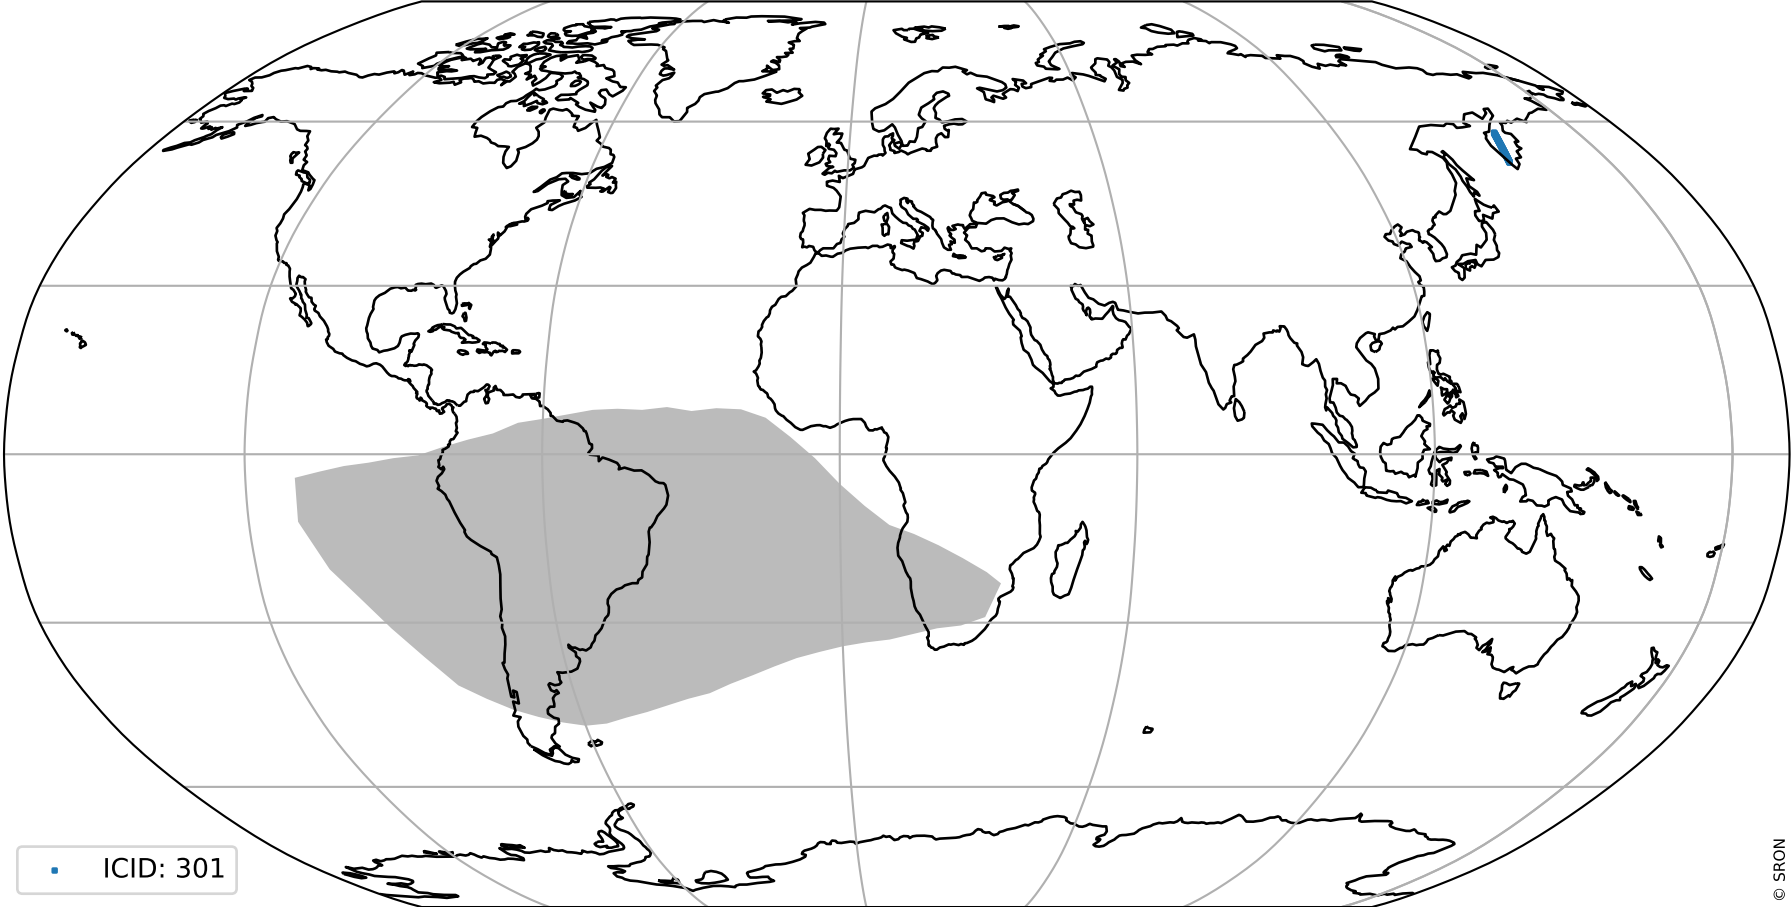

Tropomi SWIR pixel quality (beta nominal)

orbits: 16 in [32347, 32392]
coverage: 2024-01-10 / 2024-01-13
created: 2024-01-14T05:21:42Z

ground-tracks of Sentinel-5P

ICID: 301