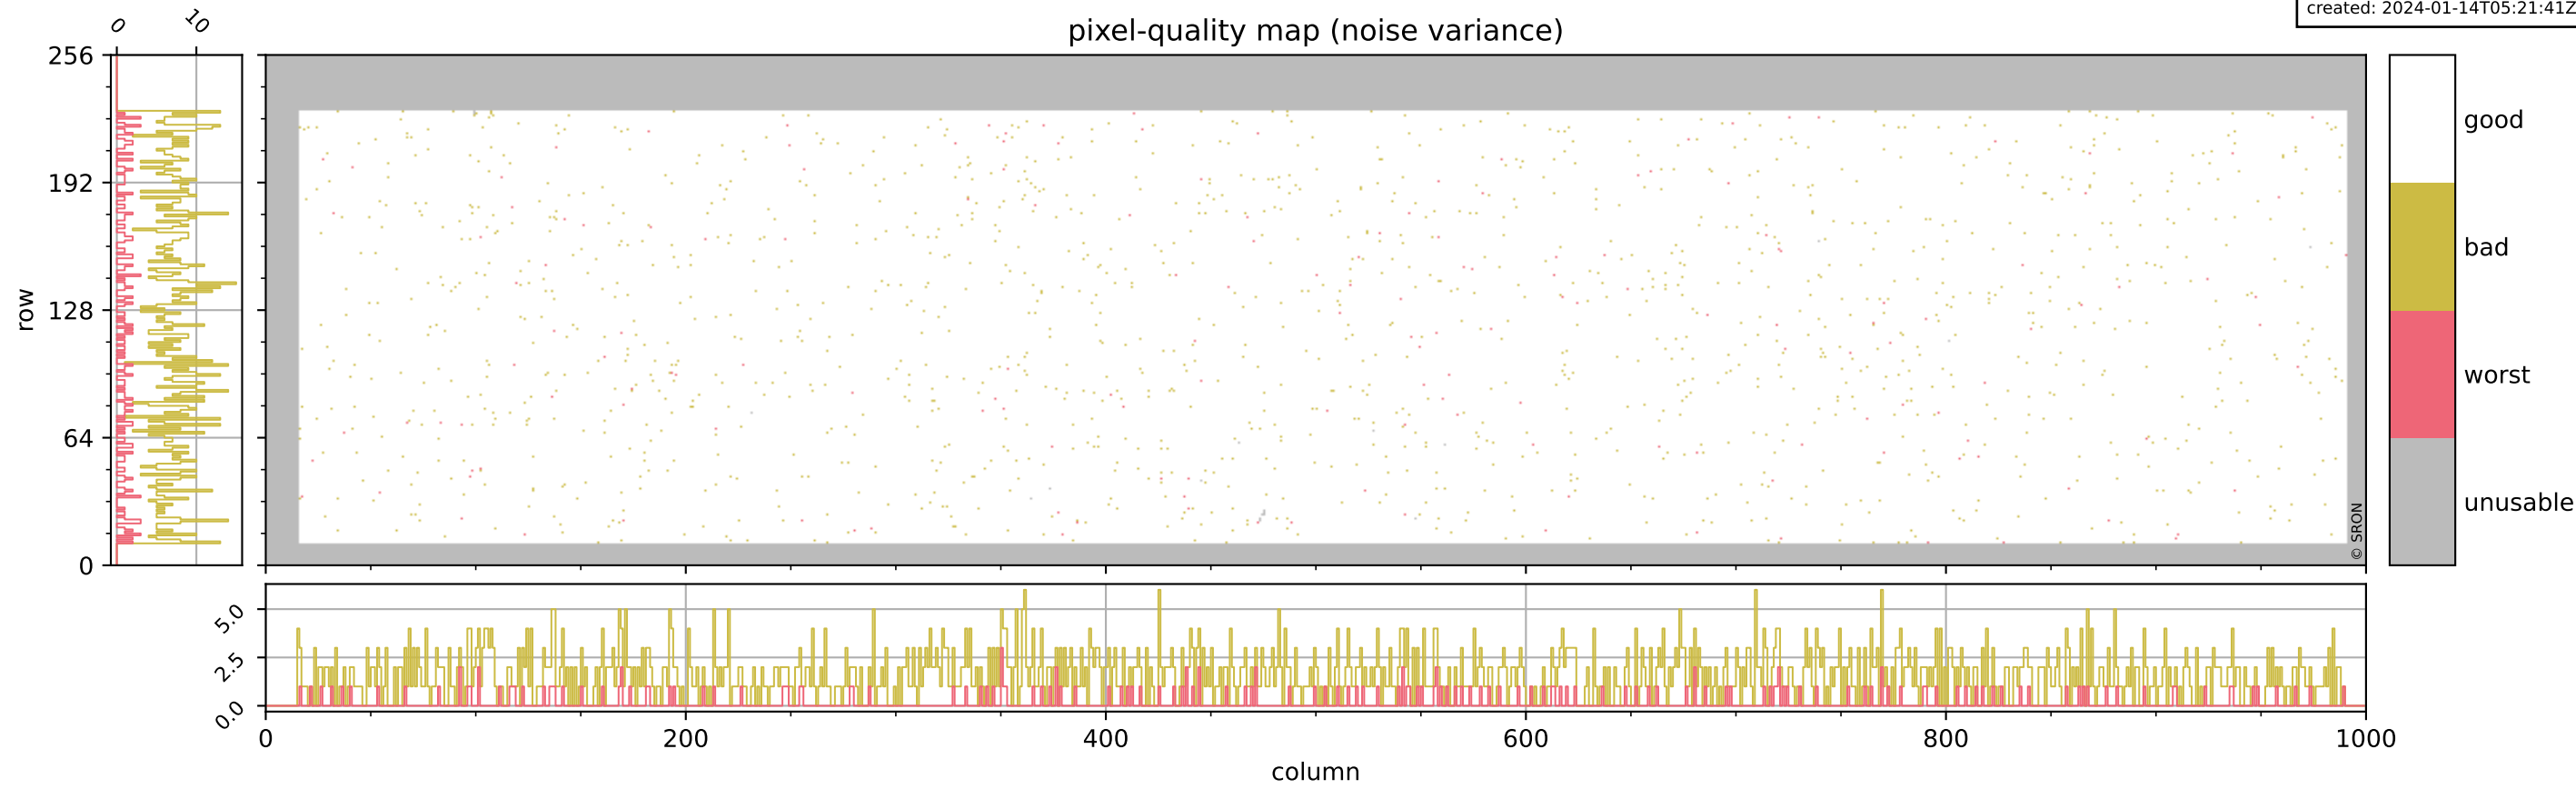

Tropomi SWIR pixel quality (beta nominal)

orbits: 16 in [32347, 32392]
coverage: 2024-01-10 / 2024-01-13
bad (quality < 0.8): 1557
worst (quality < 0.1): 172
created: 2024-01-14T05:21:41Z

pixel-quality map (noise variance)