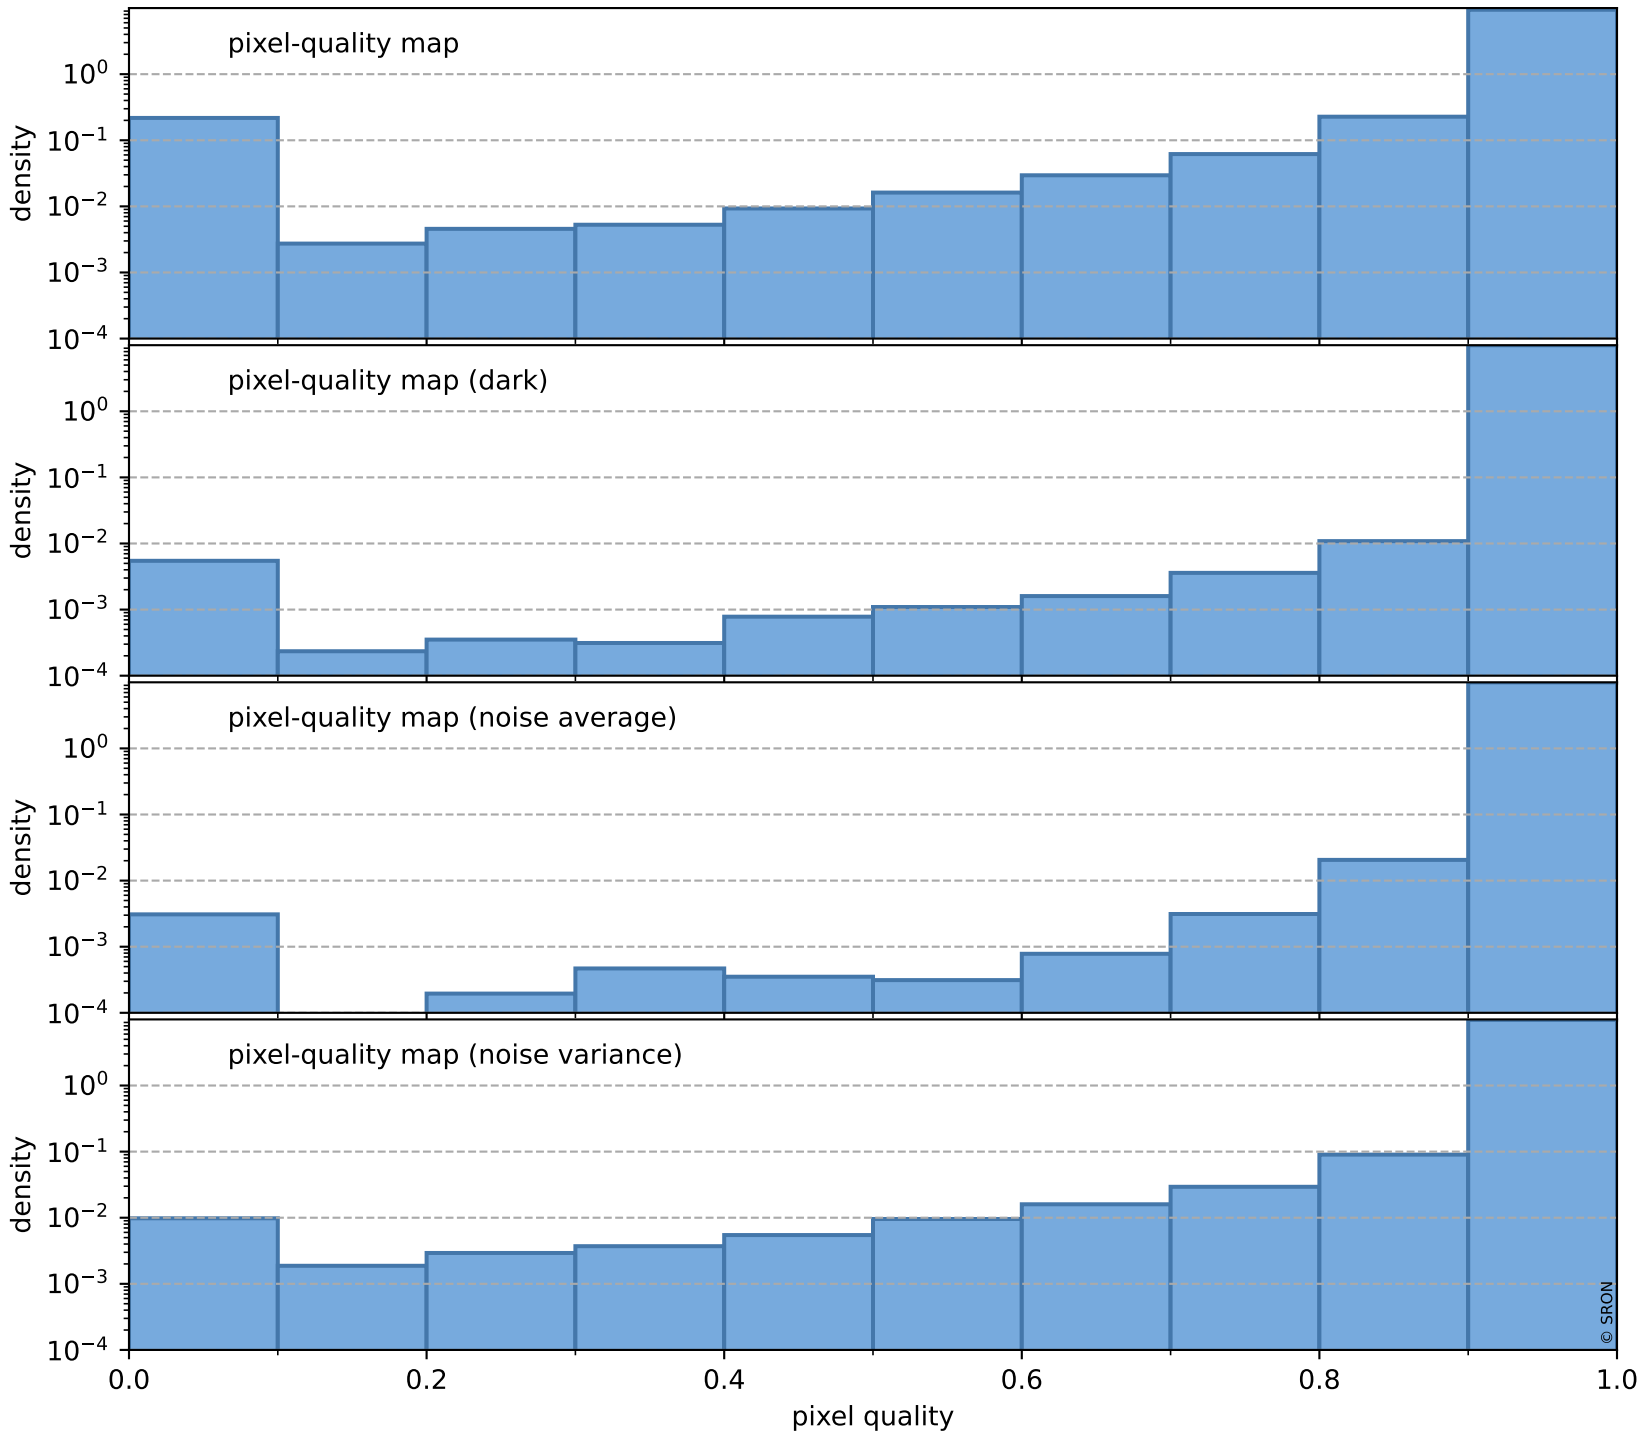

Tropomi SWIR pixel quality (beta nominal)

orbits: 15 in [32392, 32437]
coverage: 2024-01-13 / 2024-01-15
to good: 862
good to bad: 1372
to worst: 163
created: 2024-01-17T05:21:16Z

total quality compared with SWIR pixel-quality CKD

Tropomi SWIR pixel quality (beta nominal)

orbits: 15 in [32392, 32437]
coverage: 2024-01-13 / 2024-01-15
created: 2024-01-17T05:21:16Z

Histograms of pixel-quality

Tropomi SWIR pixel quality (beta nominal)

orbits: 15 in [32392, 32437]
coverage: 2024-01-13 / 2024-01-15
created: 2024-01-17T05:21:17Z

ground-tracks of Sentinel-5P

■ ICID: 301

Tropomi SWIR pixel quality (beta nominal)

orbits: [1867, 32437]
coverage: 2018-02-20 / 2024-01-15
created: 2024-01-17T05:21:18Z