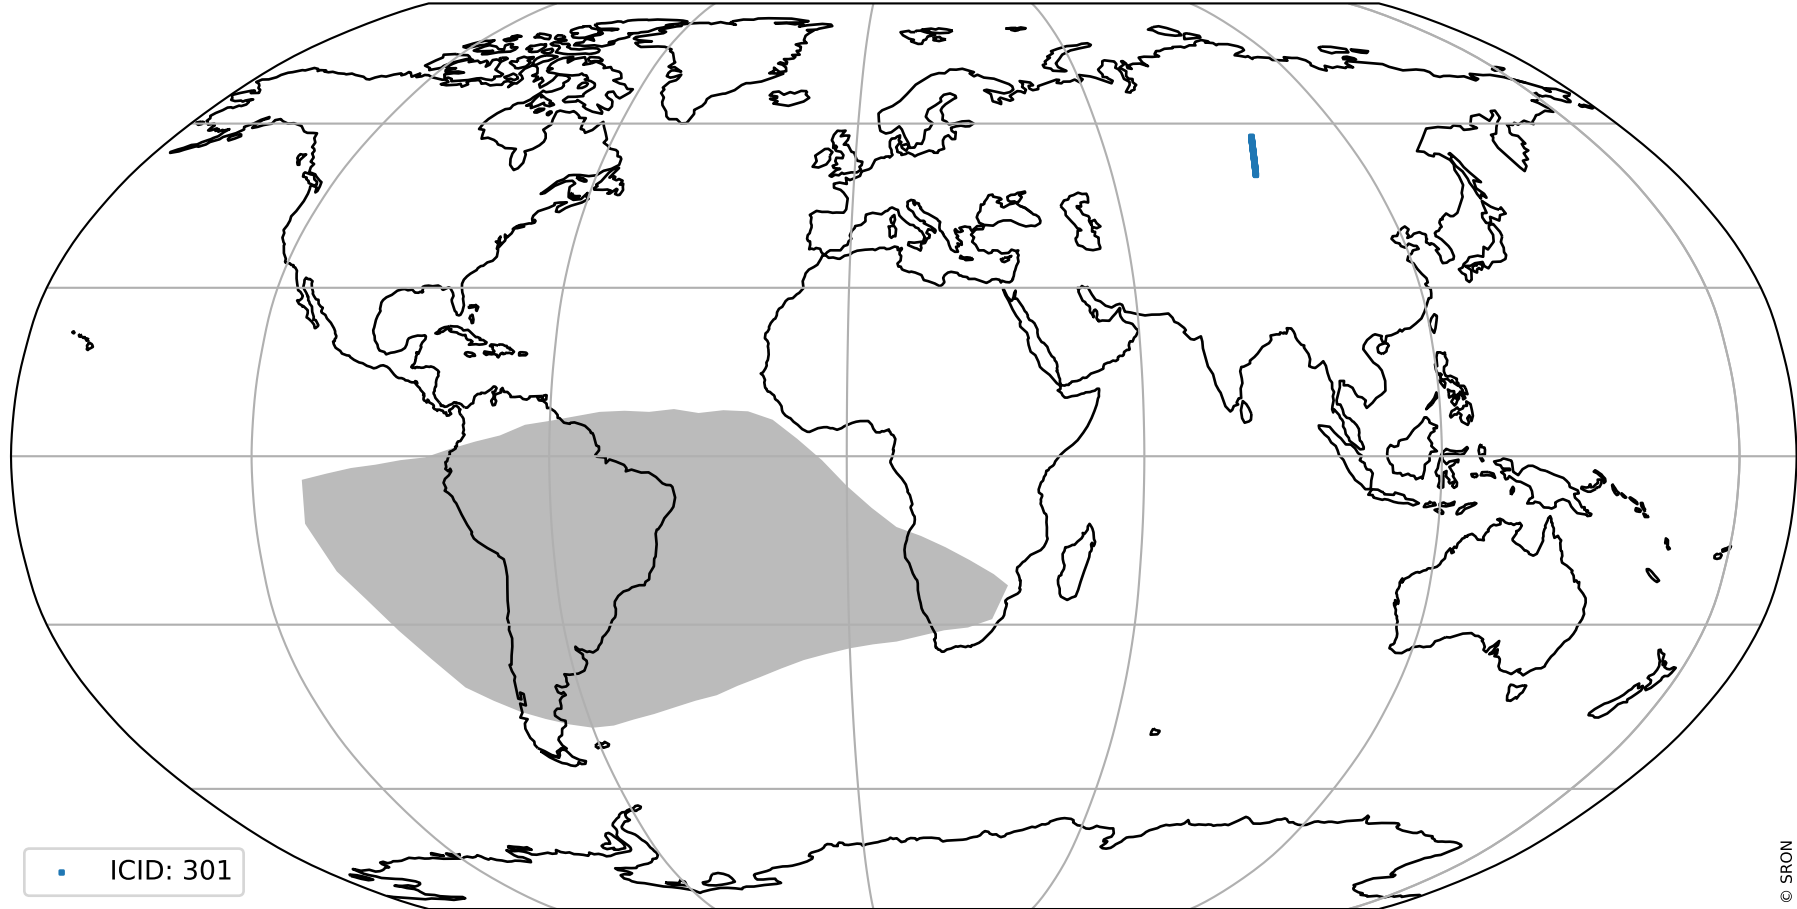

Tropomi SWIR pixel quality (beta nominal)

orbits: 15 in [32392, 32437]
coverage: 2024-01-13 / 2024-01-15
created: 2024-01-17T05:21:16Z

Histograms of pixel-quality

Tropomi SWIR pixel quality (beta nominal)

orbits: 15 in [32392, 32437]
coverage: 2024-01-13 / 2024-01-15
created: 2024-01-17T05:21:17Z

ground-tracks of Sentinel-5P

■ ICID: 301

Tropomi SWIR pixel quality (beta nominal)

orbits: [1867, 32437]
coverage: 2018-02-20 / 2024-01-15
created: 2024-01-17T05:21:18Z