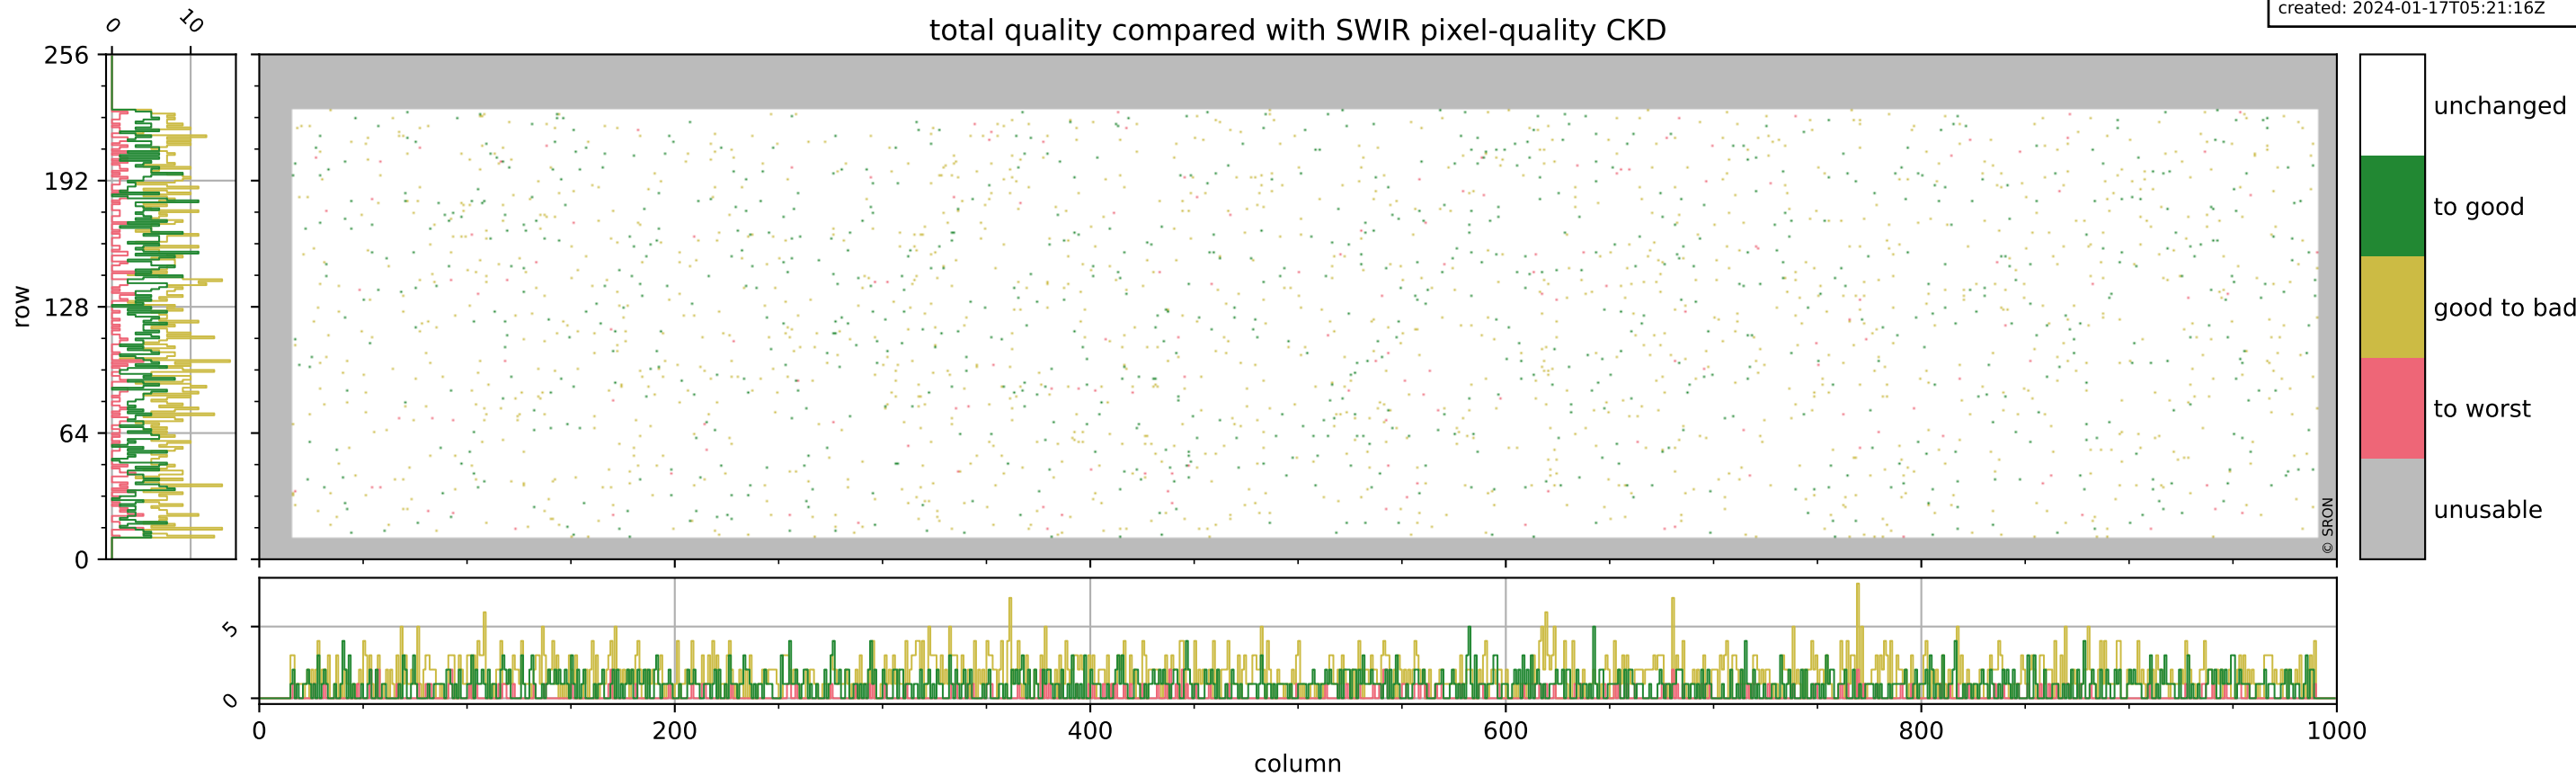

Tropomi SWIR pixel quality (beta nominal)

orbits: 15 in [32392, 32437]
coverage: 2024-01-13 / 2024-01-15
bad (quality < 0.8): 1644
worst (quality < 0.1): 192
created: 2024-01-17T05:21:16Z

pixel-quality map (noise variance)

Tropomi SWIR pixel quality (beta nominal)

orbits: 15 in [32392, 32437]
coverage: 2024-01-13 / 2024-01-15
to good: 862
good to bad: 1372
to worst: 163
created: 2024-01-17T05:21:16Z

total quality compared with SWIR pixel-quality CKD

Tropomi SWIR pixel quality (beta nominal)

orbits: 15 in [32392, 32437]
coverage: 2024-01-13 / 2024-01-15
created: 2024-01-17T05:21:16Z

Histograms of pixel-quality

Tropomi SWIR pixel quality (beta nominal)

orbits: 15 in [32392, 32437]
coverage: 2024-01-13 / 2024-01-15
created: 2024-01-17T05:21:17Z

ground-tracks of Sentinel-5P

■ ICID: 301

Tropomi SWIR pixel quality (beta nominal)

orbits: [1867, 32437]
coverage: 2018-02-20 / 2024-01-15
created: 2024-01-17T05:21:18Z