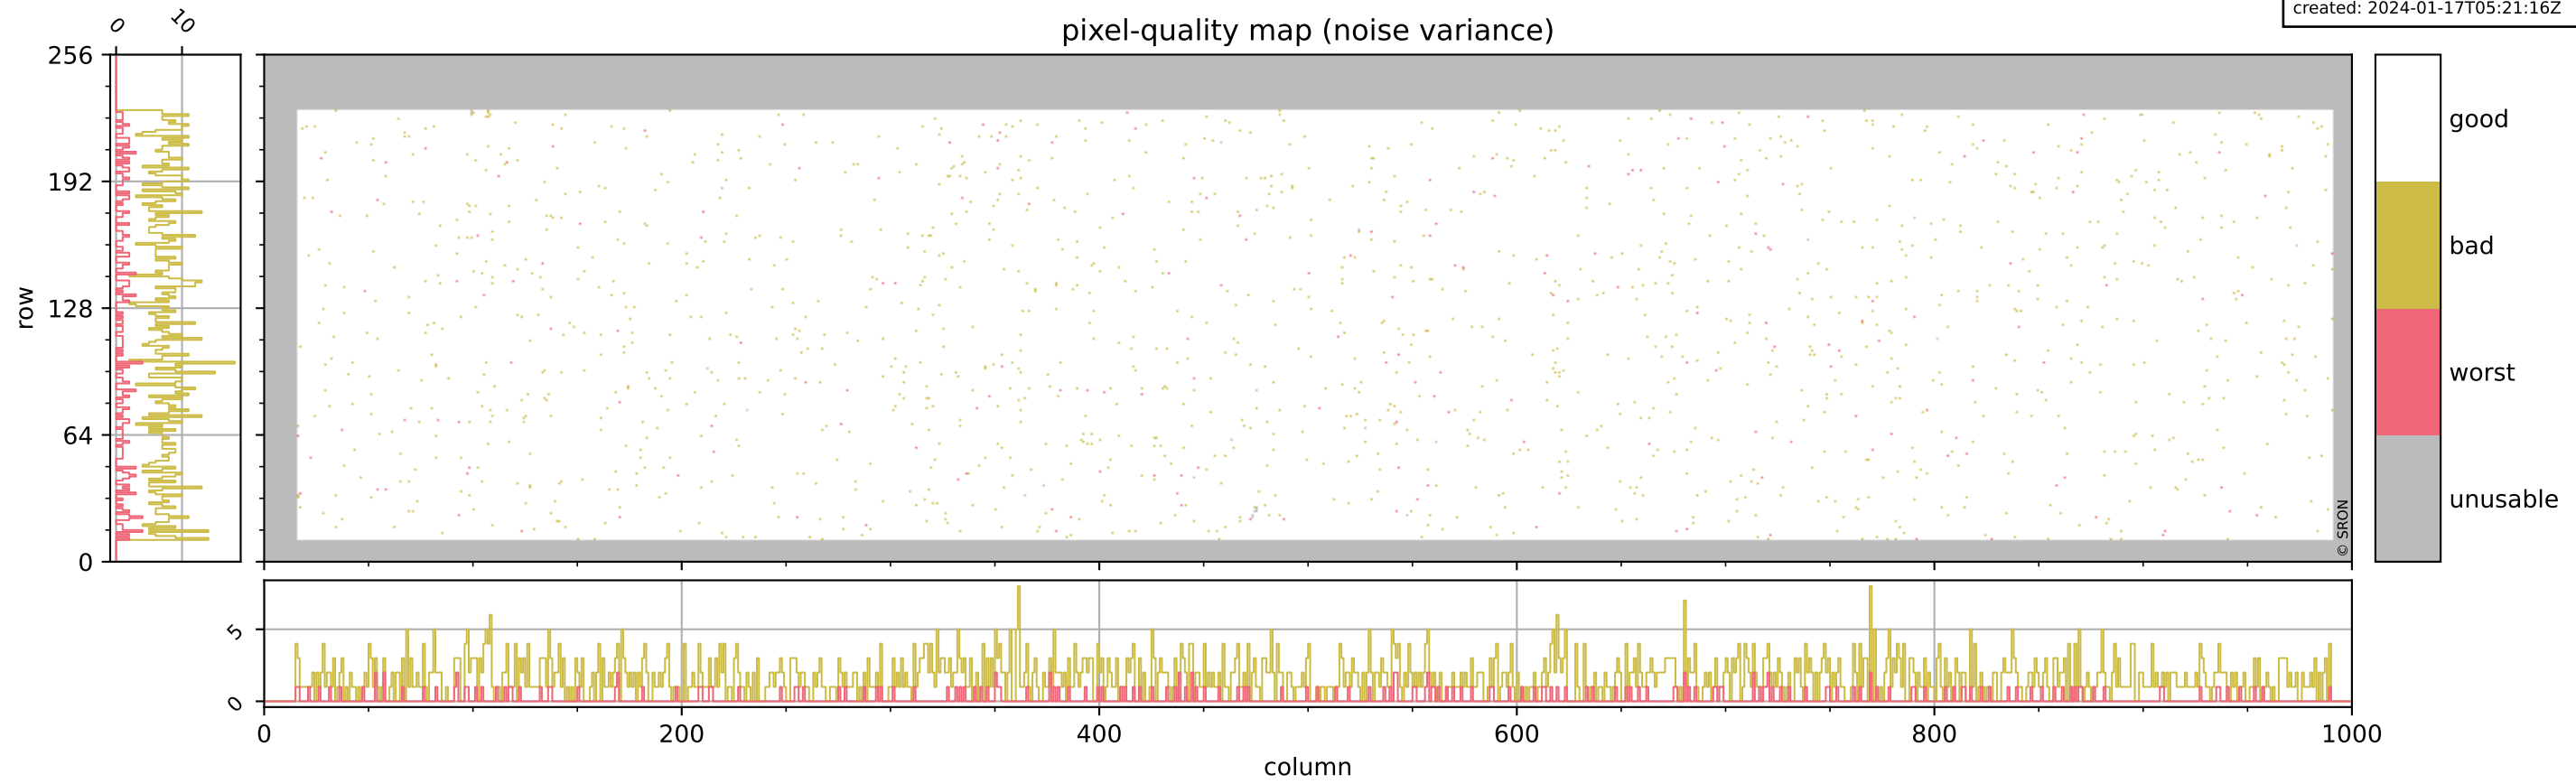

Tropomi SWIR pixel quality (beta nominal)

orbits: 15 in [32392, 32437]
coverage: 2024-01-13 / 2024-01-15
bad (quality < 0.8): 162
worst (quality < 0.1): 46
created: 2024-01-17T05:21:16Z

pixel-quality map (noise average)

Tropomi SWIR pixel quality (beta nominal)

orbits: 15 in [32392, 32437]
coverage: 2024-01-13 / 2024-01-15
bad (quality < 0.8): 1644
worst (quality < 0.1): 192
created: 2024-01-17T05:21:16Z

pixel-quality map (noise variance)

Tropomi SWIR pixel quality (beta nominal)

orbits: 15 in [32392, 32437]
coverage: 2024-01-13 / 2024-01-15
to good: 862
good to bad: 1372
to worst: 163
created: 2024-01-17T05:21:16Z

total quality compared with SWIR pixel-quality CKD

orbits: 15 in [32392, 32437]
coverage: 2024-01-13 / 2024-01-15
created: 2024-01-17T05:21:17Z

ground-tracks of Sentinel-5P

■ ICID: 301

Tropomi SWIR pixel quality (beta nominal)

orbits: [1867, 32437]
coverage: 2018-02-20 / 2024-01-15
created: 2024-01-17T05:21:18Z