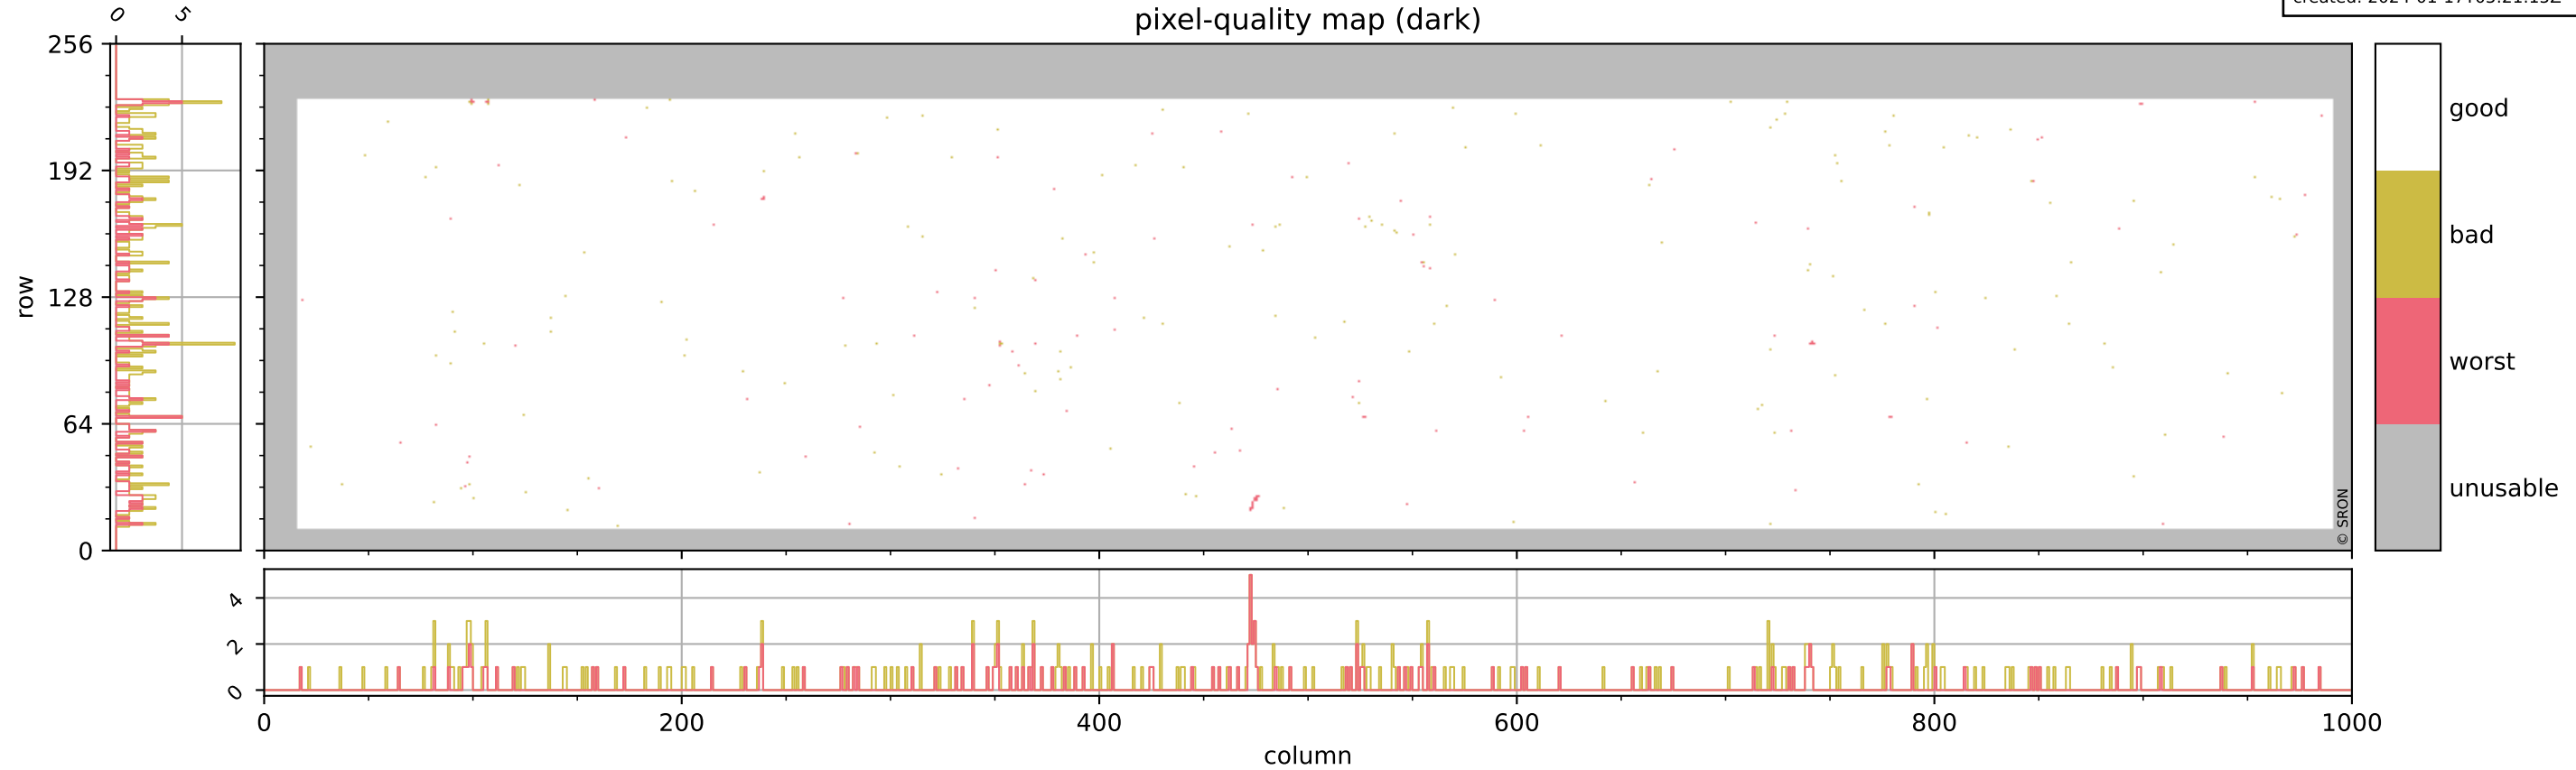

Tropomi SWIR pixel quality (beta nominal)

orbits: 15 in [32392, 32437]
coverage: 2024-01-13 / 2024-01-15
bad (quality < 0.8): 2944
worst (quality < 0.1): 351
created: 2024-01-17T05:21:15Z

pixel-quality map

Tropomi SWIR pixel quality (beta nominal)

orbits: 15 in [32392, 32437]
coverage: 2024-01-13 / 2024-01-15
bad (quality < 0.8): 288
worst (quality < 0.1): 121
created: 2024-01-17T05:21:15Z

pixel-quality map (dark)

Tropomi SWIR pixel quality (beta nominal)

orbits: 15 in [32392, 32437]
coverage: 2024-01-13 / 2024-01-15
bad (quality < 0.8): 162
worst (quality < 0.1): 46
created: 2024-01-17T05:21:16Z

pixel-quality map (noise average)

orbits: 15 in [32392, 32437]
coverage: 2024-01-13 / 2024-01-15
created: 2024-01-17T05:21:17Z

ground-tracks of Sentinel-5P

■ ICID: 301

Tropomi SWIR pixel quality (beta nominal)

orbits: [1867, 32437]
coverage: 2018-02-20 / 2024-01-15
created: 2024-01-17T05:21:18Z