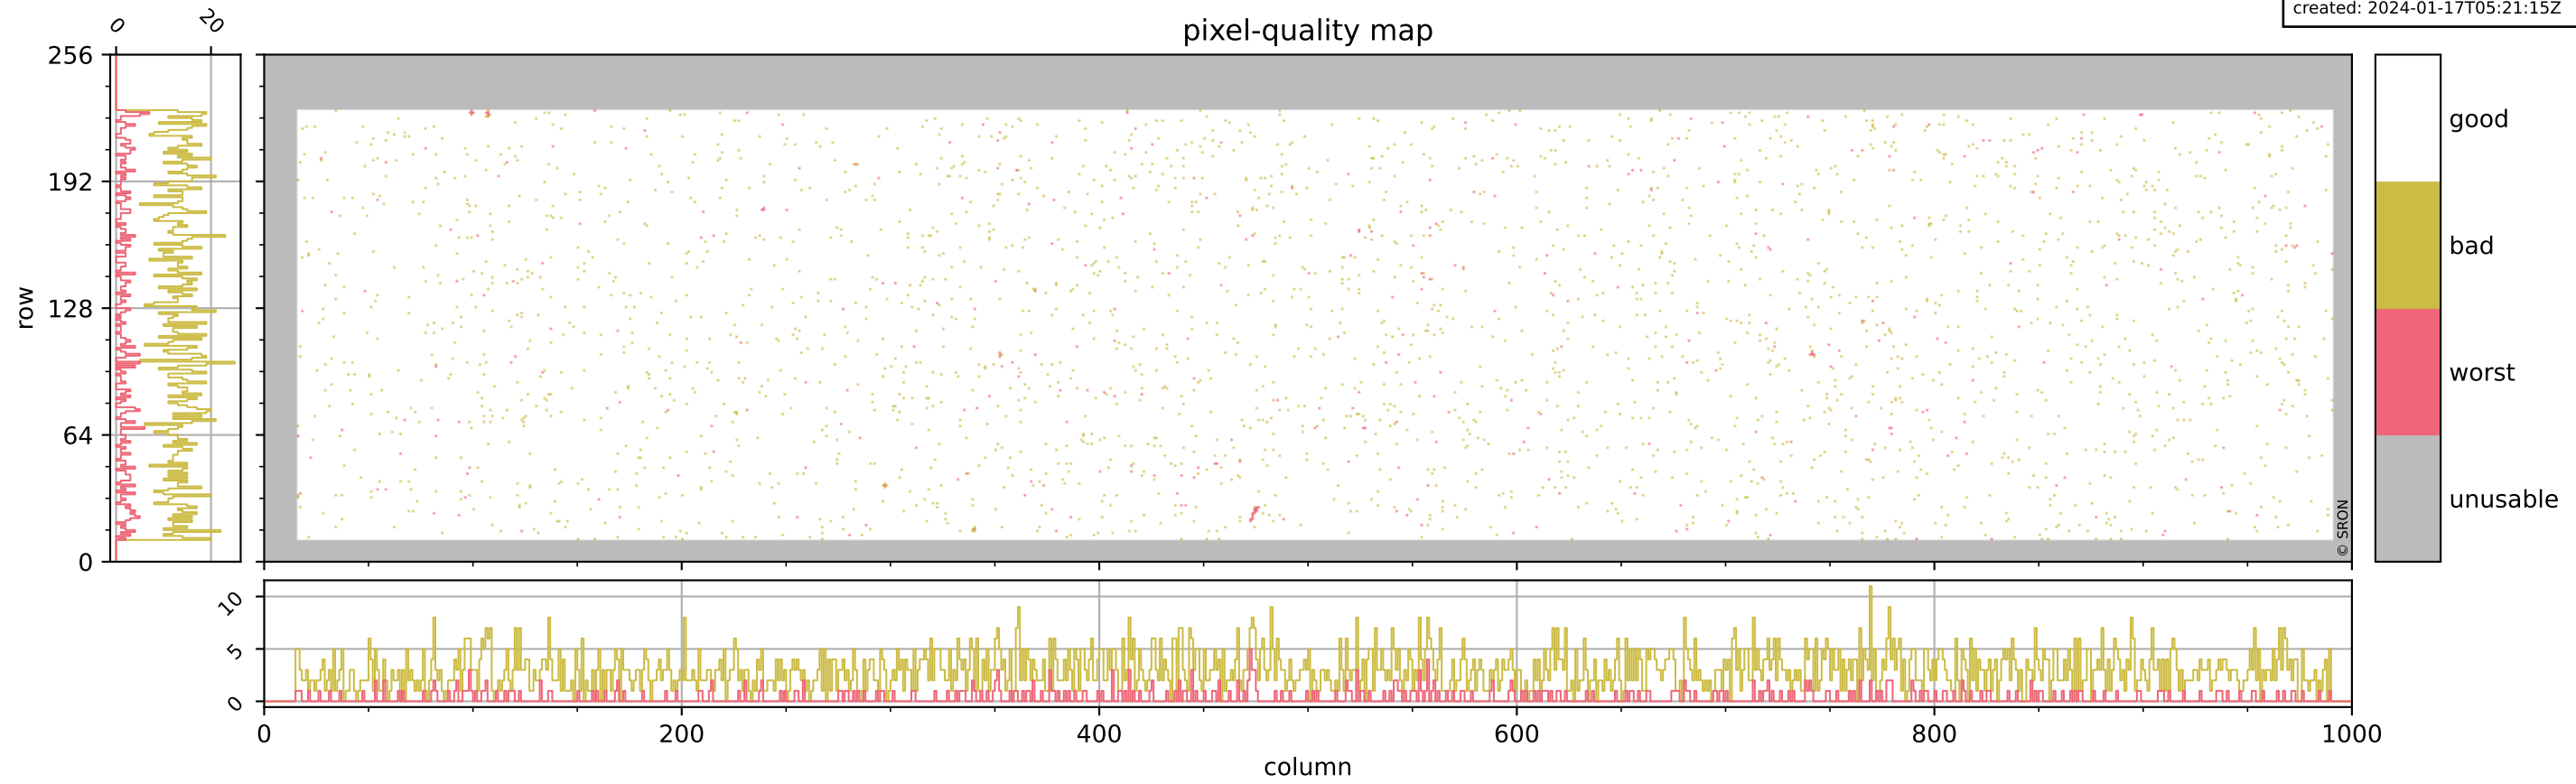

Tropomi SWIR pixel quality (beta nominal)

orbits: 15 in [32392, 32437]
coverage: 2024-01-13 / 2024-01-15
bad (quality < 0.8): 2944
worst (quality < 0.1): 351
created: 2024-01-17T05:21:15Z

pixel-quality map

Tropomi SWIR pixel quality (beta nominal)

orbits: 15 in [32392, 32437]
coverage: 2024-01-13 / 2024-01-15
bad (quality < 0.8): 288
worst (quality < 0.1): 121
created: 2024-01-17T05:21:15Z

pixel-quality map (dark)

Tropomi SWIR pixel quality (beta nominal)

orbits: 15 in [32392, 32437]
coverage: 2024-01-13 / 2024-01-15
bad (quality < 0.8): 162
worst (quality < 0.1): 46
created: 2024-01-17T05:21:16Z

pixel-quality map (noise average)

Tropomi SWIR pixel quality (beta nominal)

orbits: 15 in [32392, 32437]
coverage: 2024-01-13 / 2024-01-15
bad (quality < 0.8): 1644
worst (quality < 0.1): 192
created: 2024-01-17T05:21:16Z

pixel-quality map (noise variance)