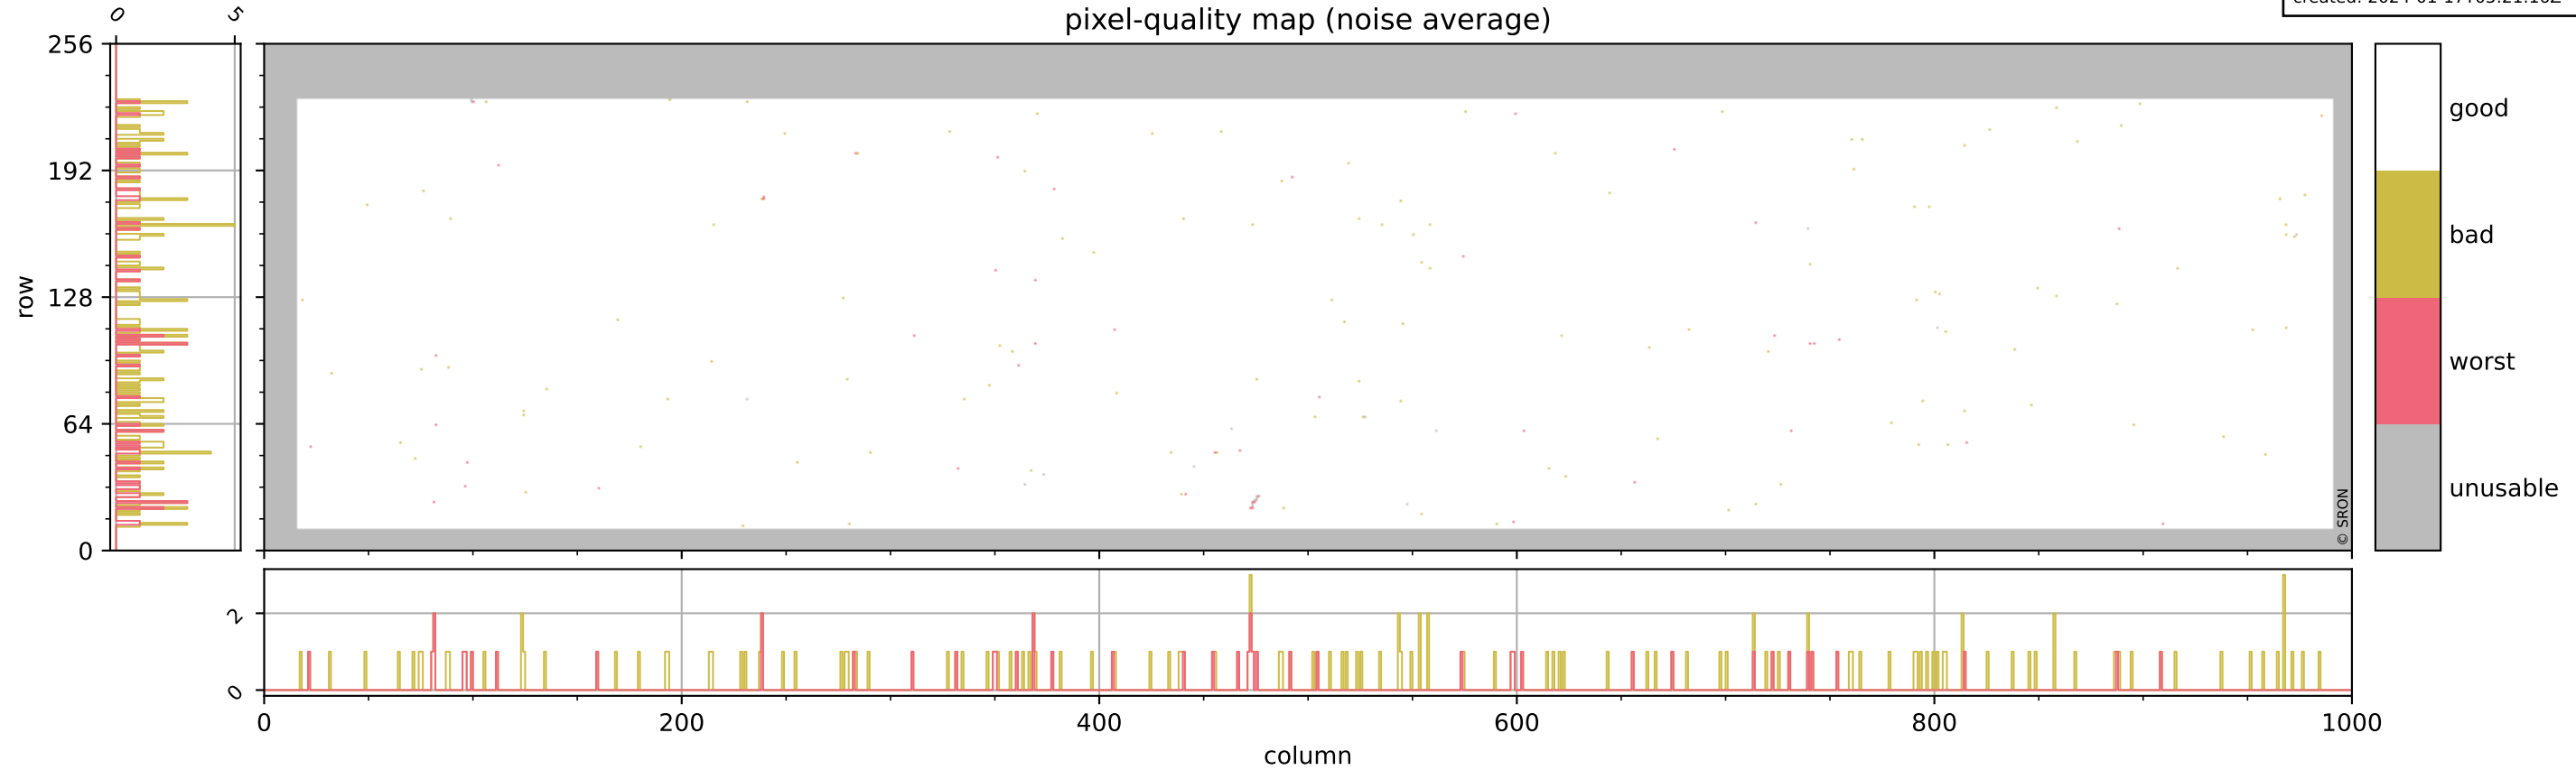

Tropomi SWIR pixel quality (beta nominal)

orbits: 15 in [32392, 32437]
coverage: 2024-01-13 / 2024-01-15
bad (quality < 0.8): 288
worst (quality < 0.1): 121
created: 2024-01-17T05:21:15Z

pixel-quality map (dark)

Tropomi SWIR pixel quality (beta nominal)

orbits: 15 in [32392, 32437]
coverage: 2024-01-13 / 2024-01-15
bad (quality < 0.8): 162
worst (quality < 0.1): 46
created: 2024-01-17T05:21:16Z

pixel-quality map (noise average)

Tropomi SWIR pixel quality (beta nominal)

orbits: 15 in [32392, 32437]
coverage: 2024-01-13 / 2024-01-15
bad (quality < 0.8): 1644
worst (quality < 0.1): 192
created: 2024-01-17T05:21:16Z

pixel-quality map (noise variance)

orbits: 15 in [32392, 32437]
coverage: 2024-01-13 / 2024-01-15
created: 2024-01-17T05:21:17Z

ground-tracks of Sentinel-5P

■ ICID: 301

Tropomi SWIR pixel quality (beta nominal)

orbits: [1867, 32437]
coverage: 2018-02-20 / 2024-01-15
created: 2024-01-17T05:21:18Z