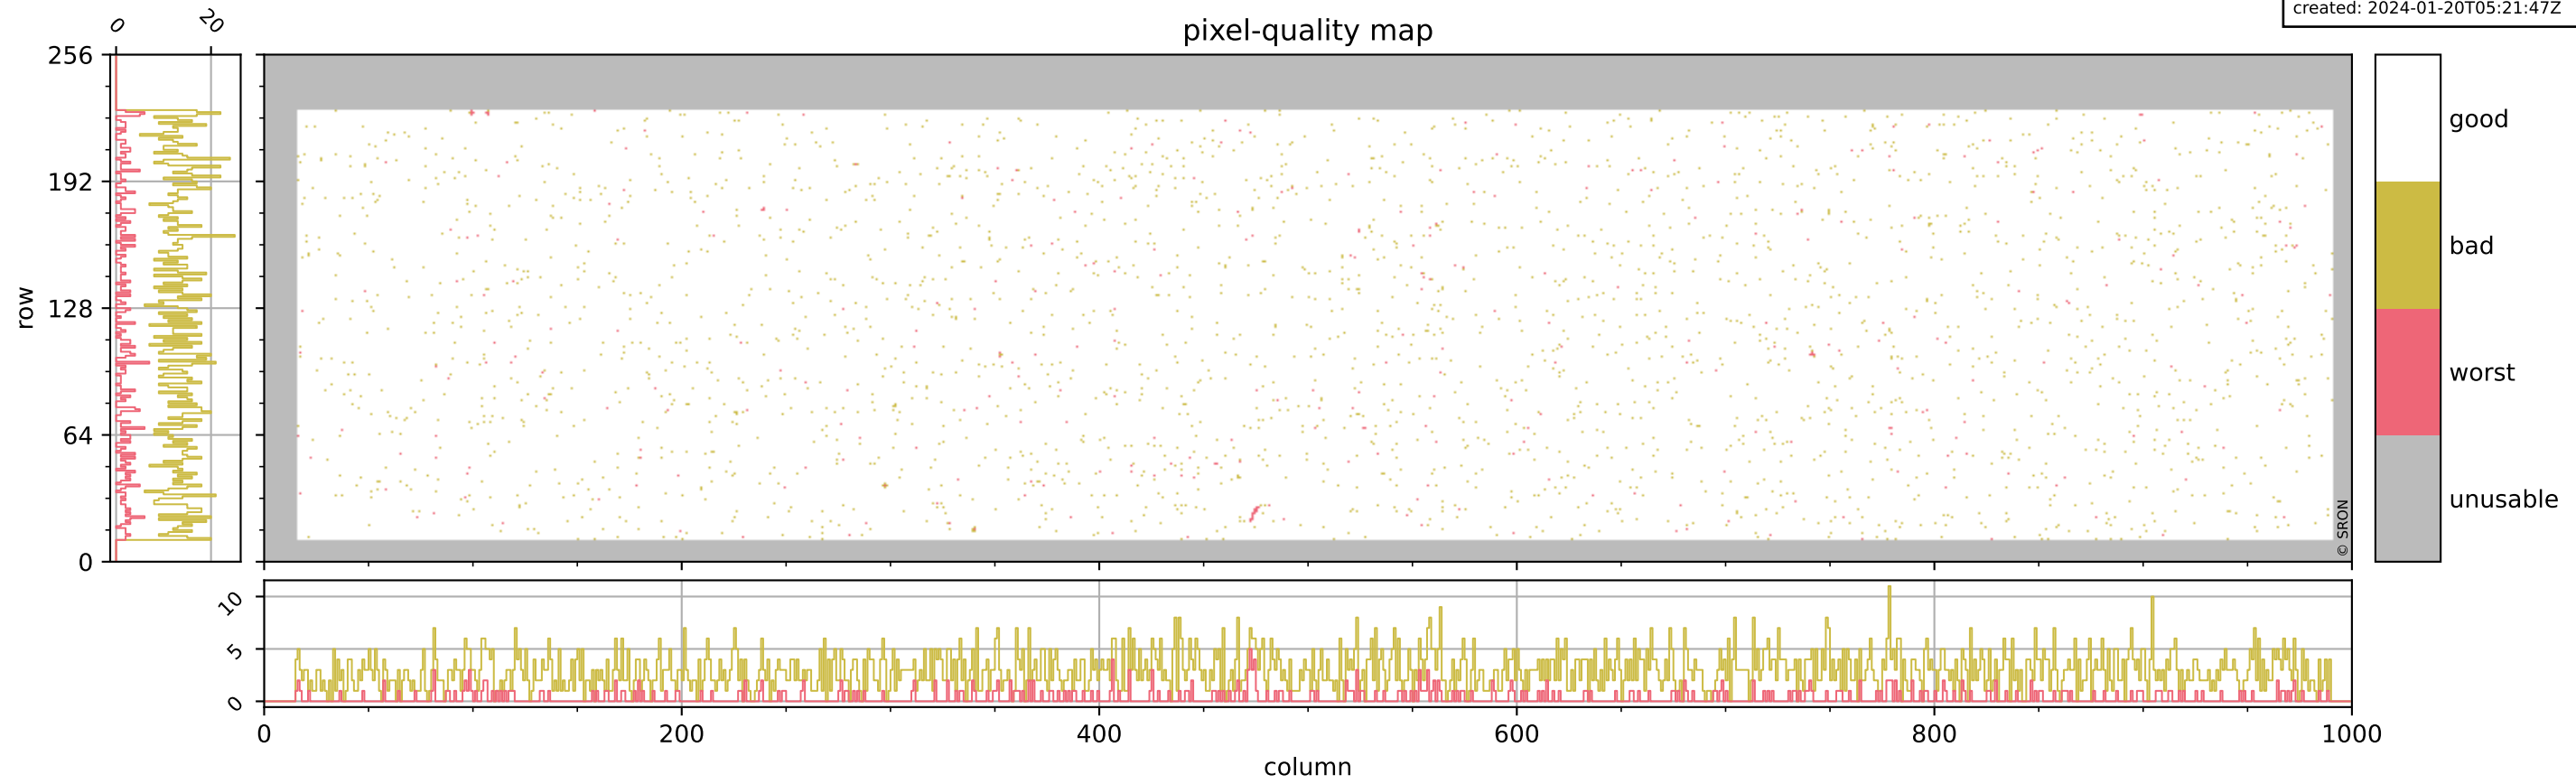

Tropomi SWIR pixel quality (beta nominal)

orbits: 15 in [32437, 32482]
coverage: 2024-01-16 / 2024-01-19
bad (quality < 0.8): 2903
worst (quality < 0.1): 340
created: 2024-01-20T05:21:47Z

pixel-quality map

Tropomi SWIR pixel quality (beta nominal)

orbits: 15 in [32437, 32482]
coverage: 2024-01-16 / 2024-01-19
bad (quality < 0.8): 290
worst (quality < 0.1): 119
created: 2024-01-20T05:21:48Z

pixel-quality map (dark)

Tropomi SWIR pixel quality (beta nominal)

orbits: 15 in [32437, 32482]
coverage: 2024-01-16 / 2024-01-19
bad (quality < 0.8): 149
worst (quality < 0.1): 42
created: 2024-01-20T05:21:48Z

pixel-quality map (noise average)

Tropomi SWIR pixel quality (beta nominal)

orbits: 15 in [32437, 32482]
coverage: 2024-01-16 / 2024-01-19
bad (quality < 0.8): 1602
worst (quality < 0.1): 179
created: 2024-01-20T05:21:48Z

pixel-quality map (noise variance)