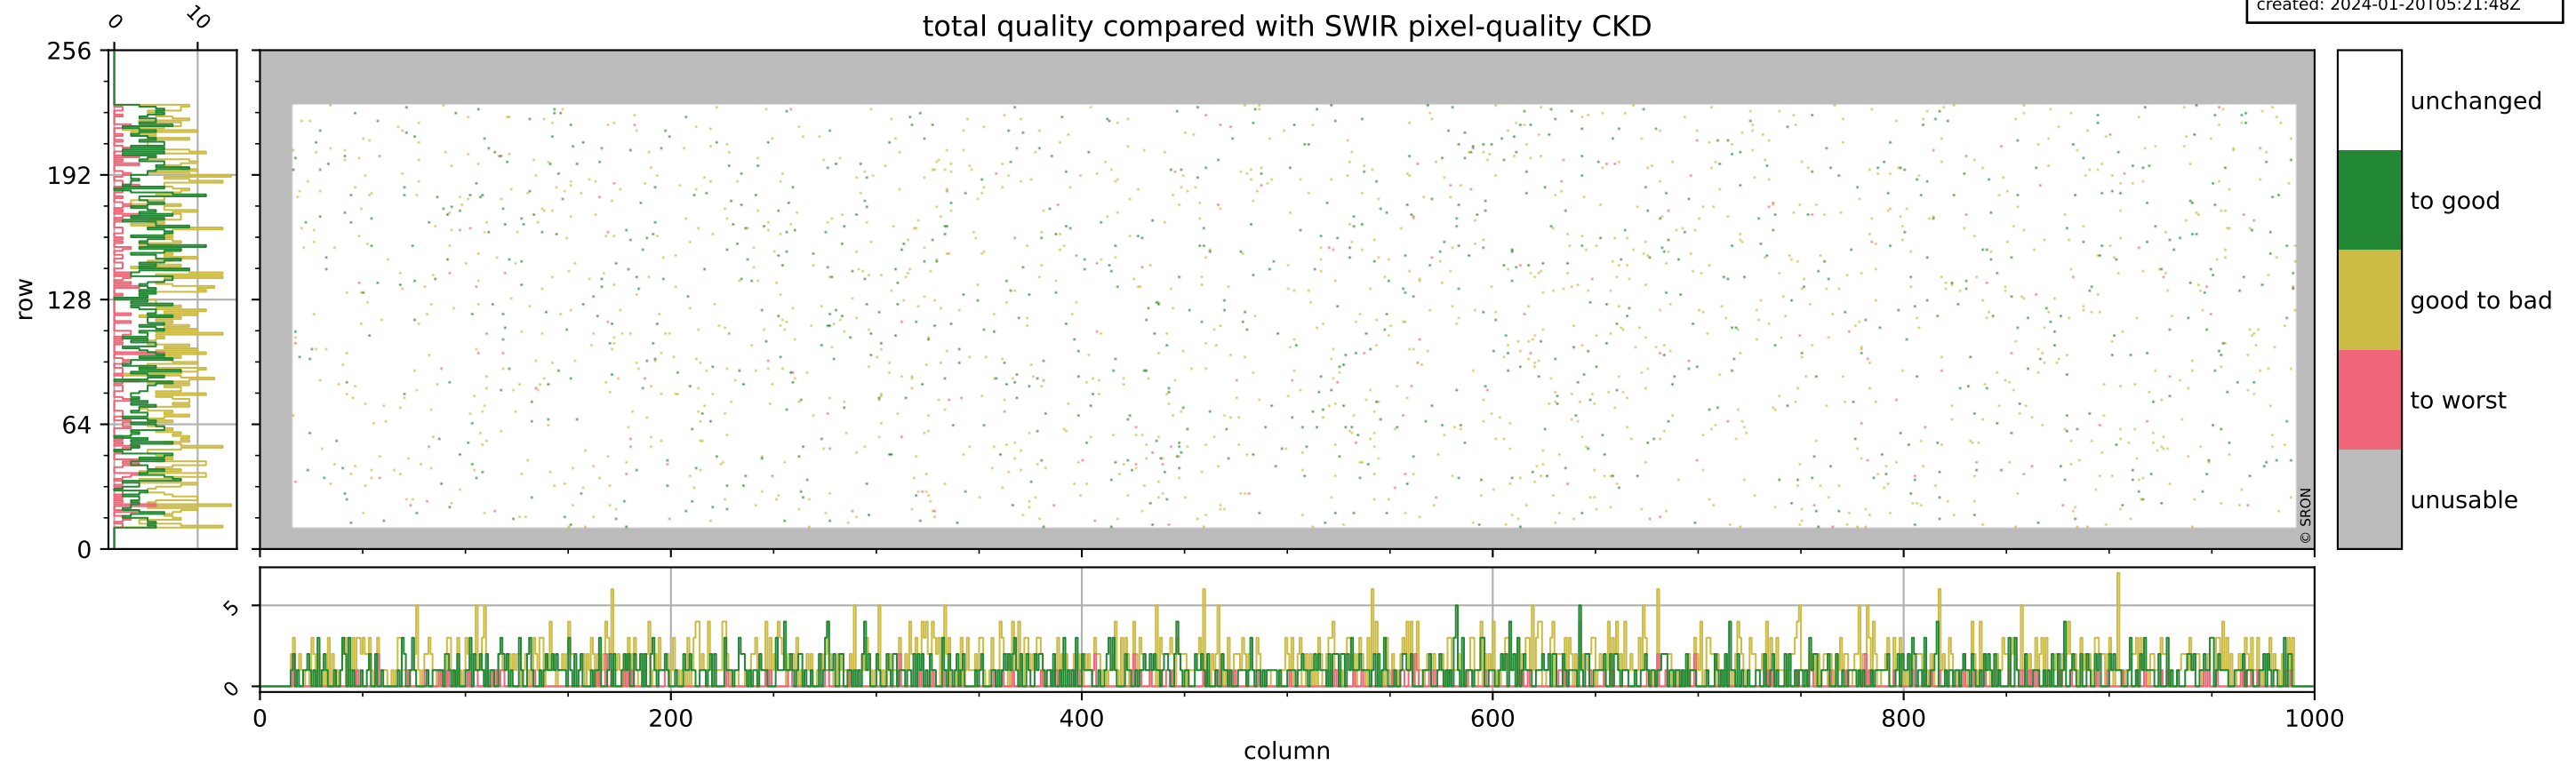

Tropomi SWIR pixel quality (beta nominal)

orbits: 15 in [32437, 32482]
coverage: 2024-01-16 / 2024-01-19
bad (quality < 0.8): 149
worst (quality < 0.1): 42
created: 2024-01-20T05:21:48Z

pixel-quality map (noise average)

Tropomi SWIR pixel quality (beta nominal)

orbits: 15 in [32437, 32482]
coverage: 2024-01-16 / 2024-01-19
bad (quality < 0.8): 1602
worst (quality < 0.1): 179
created: 2024-01-20T05:21:48Z

pixel-quality map (noise variance)

Tropomi SWIR pixel quality (beta nominal)

orbits: 15 in [32437, 32482]
coverage: 2024-01-16 / 2024-01-19
to good: 857
good to bad: 1333
to worst: 153
created: 2024-01-20T05:21:48Z

total quality compared with SWIR pixel-quality CKD

orbits: 15 in [32437, 32482]
coverage: 2024-01-16 / 2024-01-19
created: 2024-01-20T05:21:49Z

ground-tracks of Sentinel-5P

■ ICID: 301

Tropomi SWIR pixel quality (beta nominal)

orbits: [1867, 32482]
coverage: 2018-02-20 / 2024-01-19
created: 2024-01-20T05:21:50Z