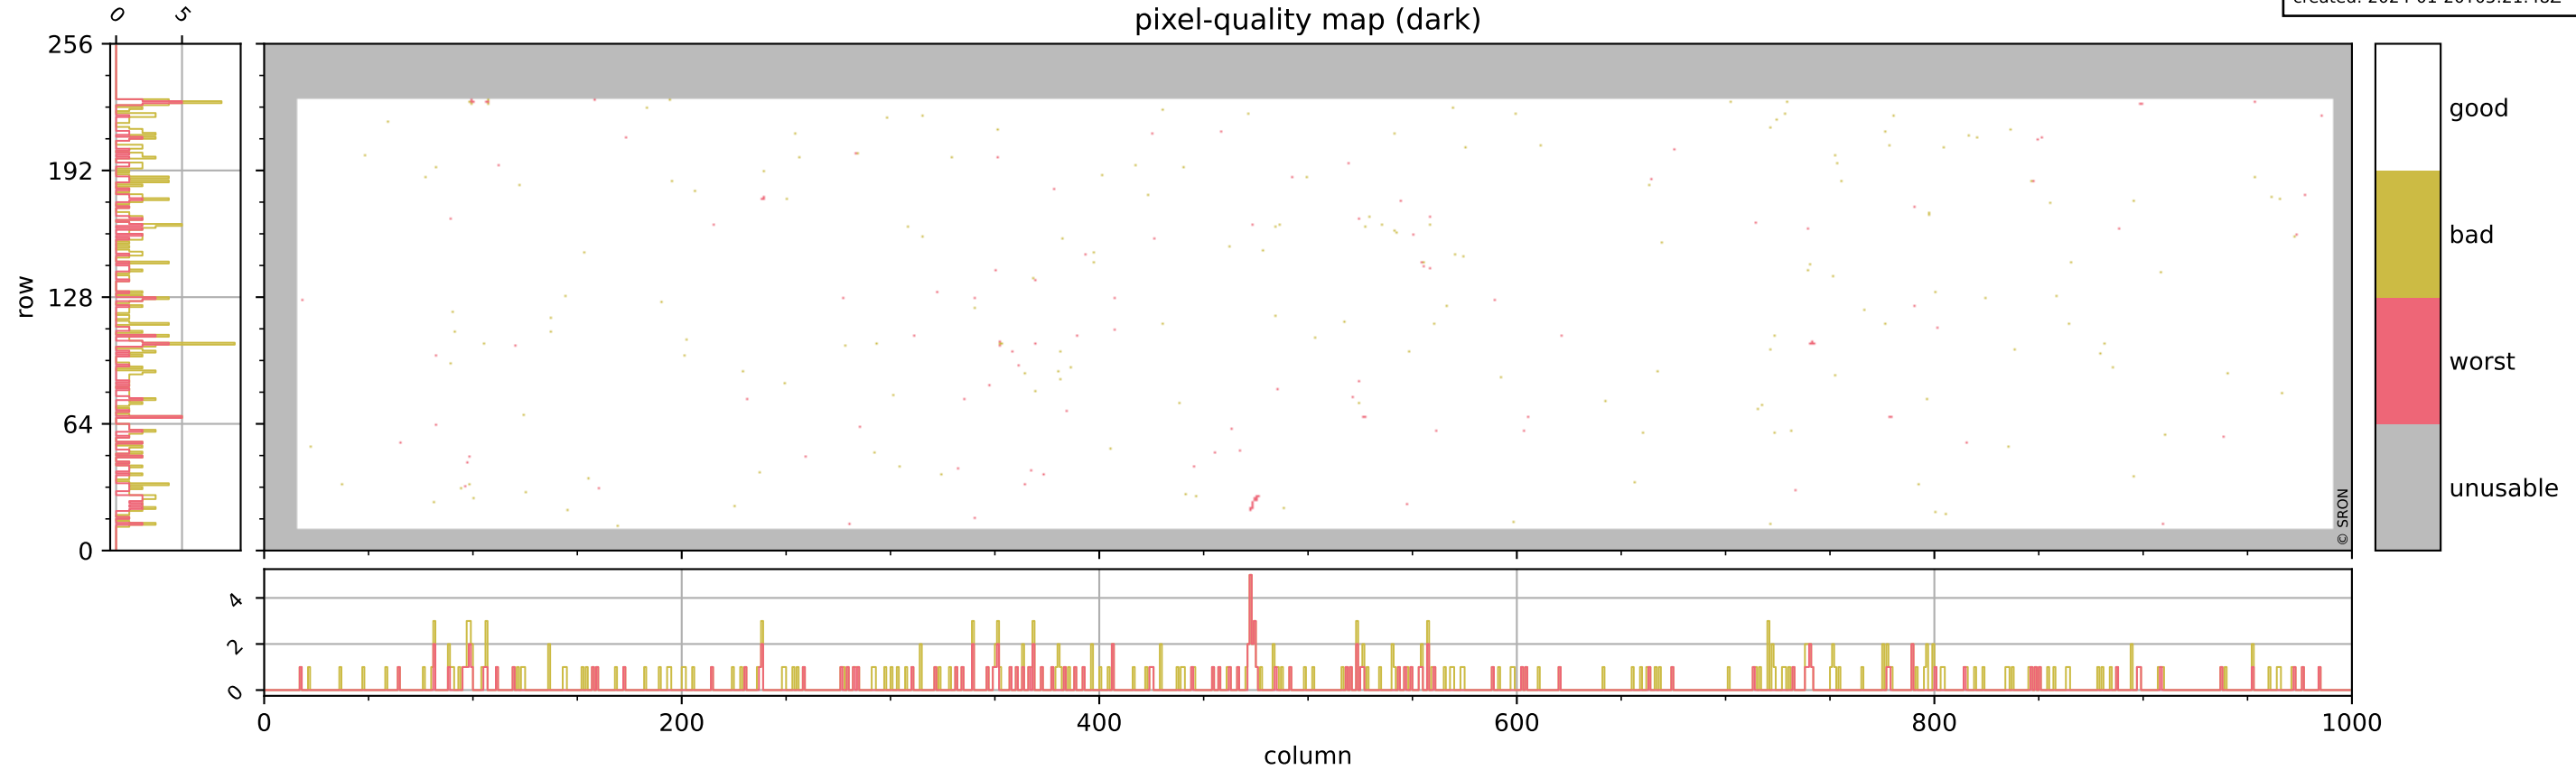

Tropomi SWIR pixel quality (beta nominal)

orbits: 15 in [32437, 32482]
coverage: 2024-01-16 / 2024-01-19
bad (quality < 0.8): 2903
worst (quality < 0.1): 340
created: 2024-01-20T05:21:47Z

pixel-quality map

Tropomi SWIR pixel quality (beta nominal)

orbits: 15 in [32437, 32482]
coverage: 2024-01-16 / 2024-01-19
bad (quality < 0.8): 290
worst (quality < 0.1): 119
created: 2024-01-20T05:21:48Z

pixel-quality map (dark)

Tropomi SWIR pixel quality (beta nominal)

orbits: 15 in [32437, 32482]
coverage: 2024-01-16 / 2024-01-19
bad (quality < 0.8): 149
worst (quality < 0.1): 42
created: 2024-01-20T05:21:48Z

pixel-quality map (noise average)

Tropomi SWIR pixel quality (beta nominal)

orbits: 15 in [32437, 32482]
coverage: 2024-01-16 / 2024-01-19
bad (quality < 0.8): 1602
worst (quality < 0.1): 179
created: 2024-01-20T05:21:48Z

pixel-quality map (noise variance)