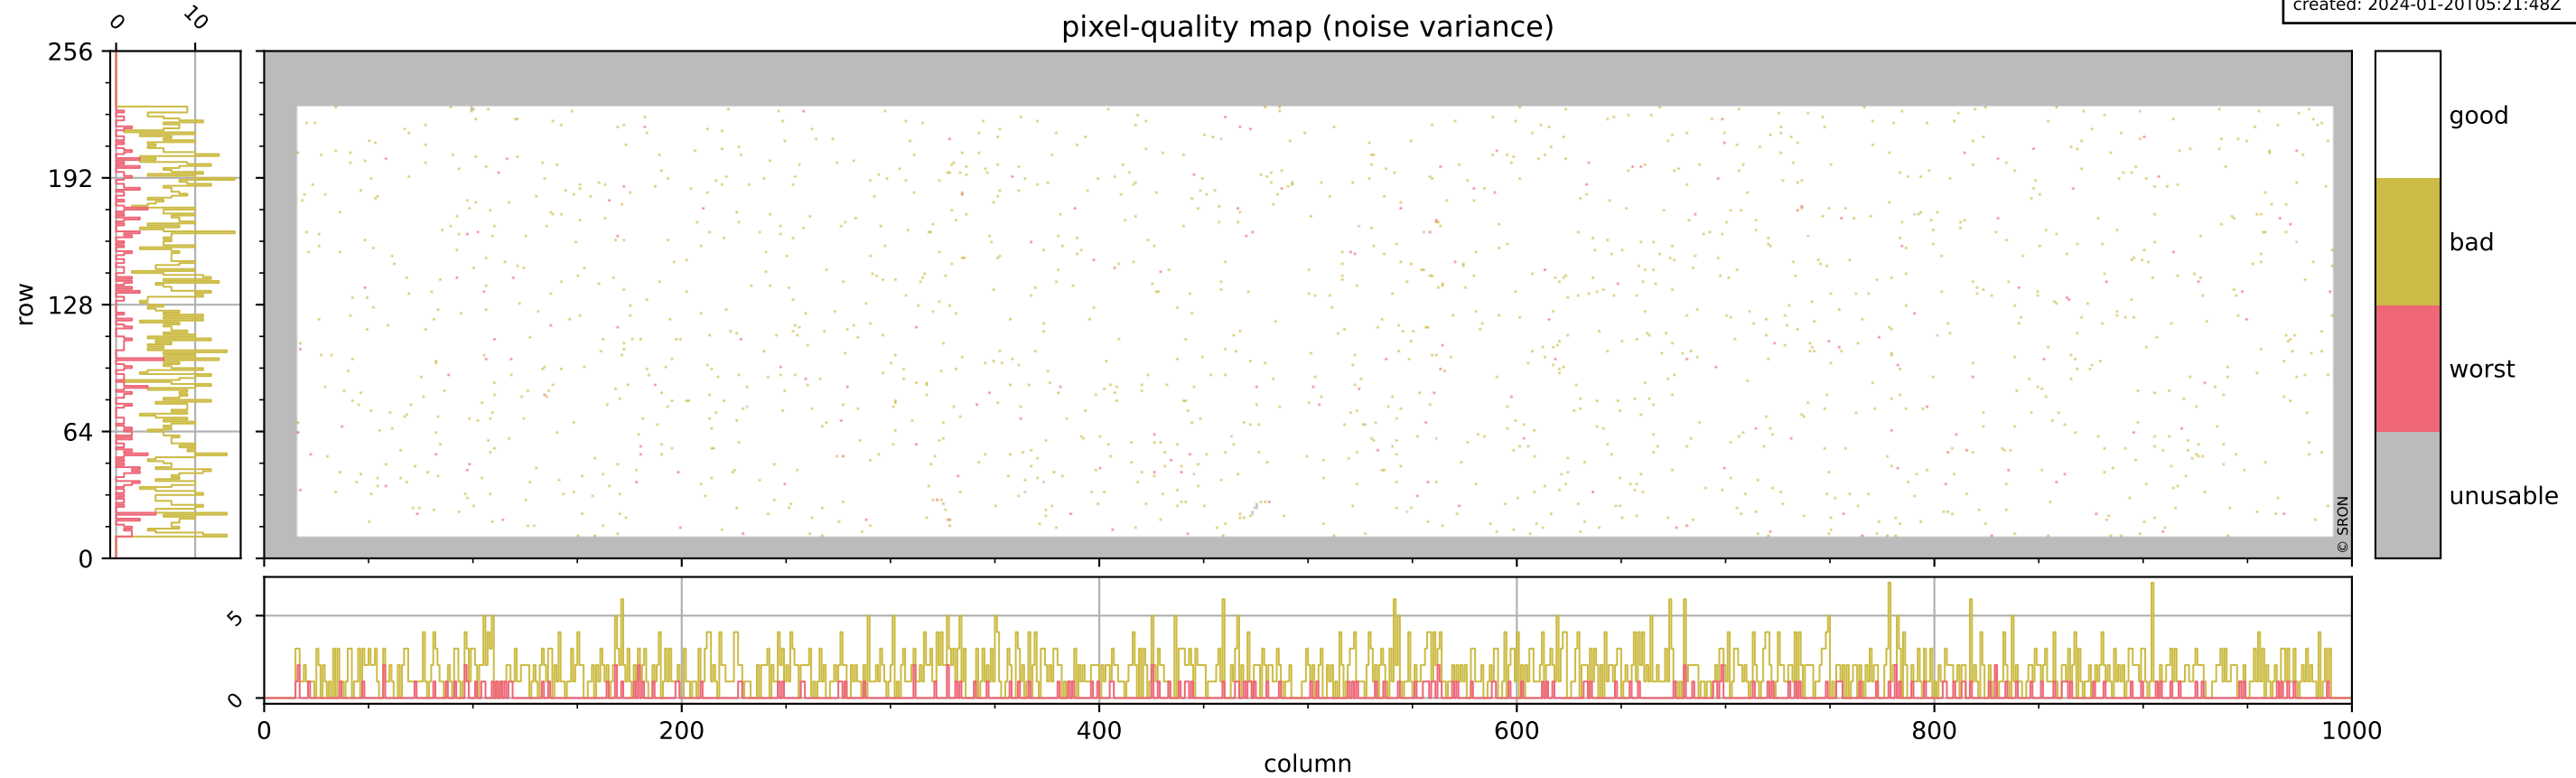

Tropomi SWIR pixel quality (beta nominal)

orbits: 15 in [32437, 32482]
coverage: 2024-01-16 / 2024-01-19
bad (quality < 0.8): 290
worst (quality < 0.1): 119
created: 2024-01-20T05:21:48Z

pixel-quality map (dark)

Tropomi SWIR pixel quality (beta nominal)

orbits: 15 in [32437, 32482]
coverage: 2024-01-16 / 2024-01-19
bad (quality < 0.8): 149
worst (quality < 0.1): 42
created: 2024-01-20T05:21:48Z

pixel-quality map (noise average)

Tropomi SWIR pixel quality (beta nominal)

orbits: 15 in [32437, 32482]
coverage: 2024-01-16 / 2024-01-19
bad (quality < 0.8): 1602
worst (quality < 0.1): 179
created: 2024-01-20T05:21:48Z

pixel-quality map (noise variance)

orbits: 15 in [32437, 32482]
coverage: 2024-01-16 / 2024-01-19
created: 2024-01-20T05:21:49Z

ground-tracks of Sentinel-5P

■ ICID: 301

Tropomi SWIR pixel quality (beta nominal)

orbits: [1867, 32482]
coverage: 2018-02-20 / 2024-01-19
created: 2024-01-20T05:21:50Z