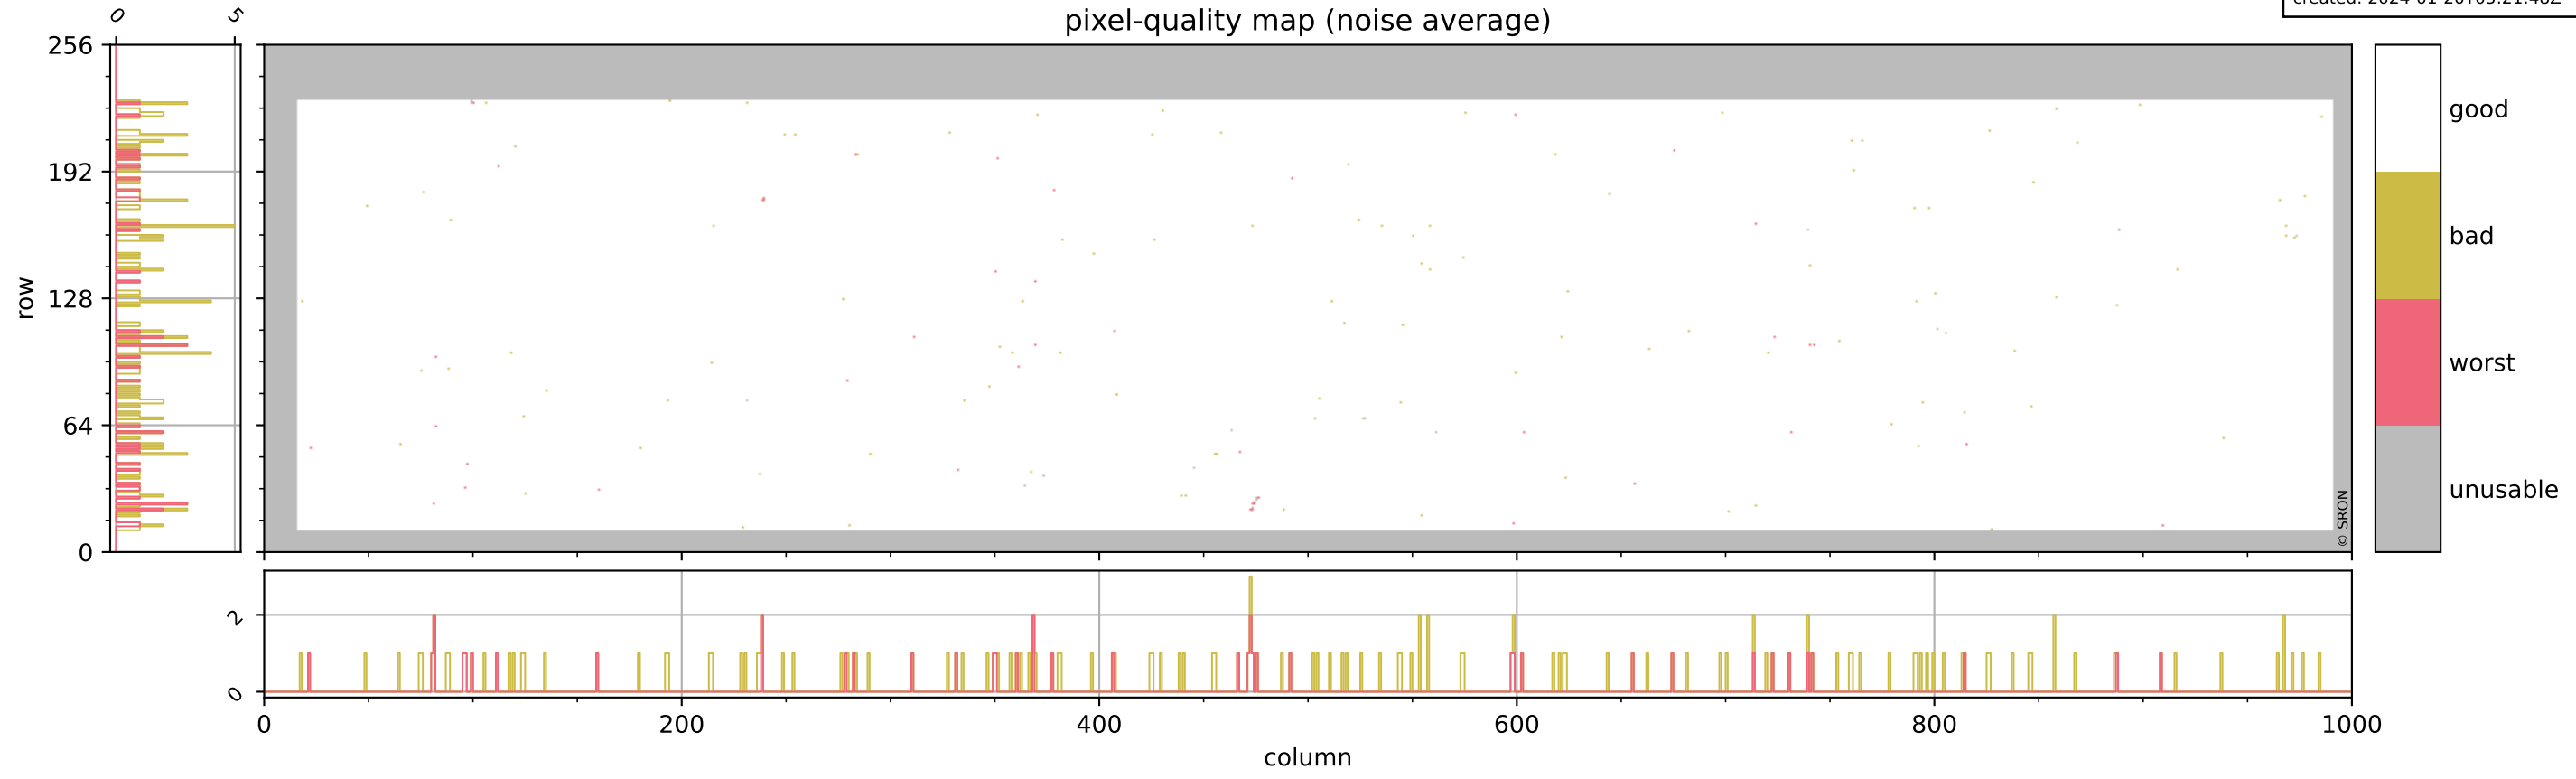

Tropomi SWIR pixel quality (beta nominal)

orbits: 15 in [32437, 32482]
coverage: 2024-01-16 / 2024-01-19
bad (quality < 0.8): 2903
worst (quality < 0.1): 340
created: 2024-01-20T05:21:47Z

pixel-quality map

Tropomi SWIR pixel quality (beta nominal)

orbits: 15 in [32437, 32482]
coverage: 2024-01-16 / 2024-01-19
bad (quality < 0.8): 290
worst (quality < 0.1): 119
created: 2024-01-20T05:21:48Z

pixel-quality map (dark)

Tropomi SWIR pixel quality (beta nominal)

orbits: 15 in [32437, 32482]
coverage: 2024-01-16 / 2024-01-19
bad (quality < 0.8): 149
worst (quality < 0.1): 42
created: 2024-01-20T05:21:48Z

pixel-quality map (noise average)

Tropomi SWIR pixel quality (beta nominal)

orbits: 15 in [32437, 32482]
coverage: 2024-01-16 / 2024-01-19
bad (quality < 0.8): 1602
worst (quality < 0.1): 179
created: 2024-01-20T05:21:48Z

pixel-quality map (noise variance)