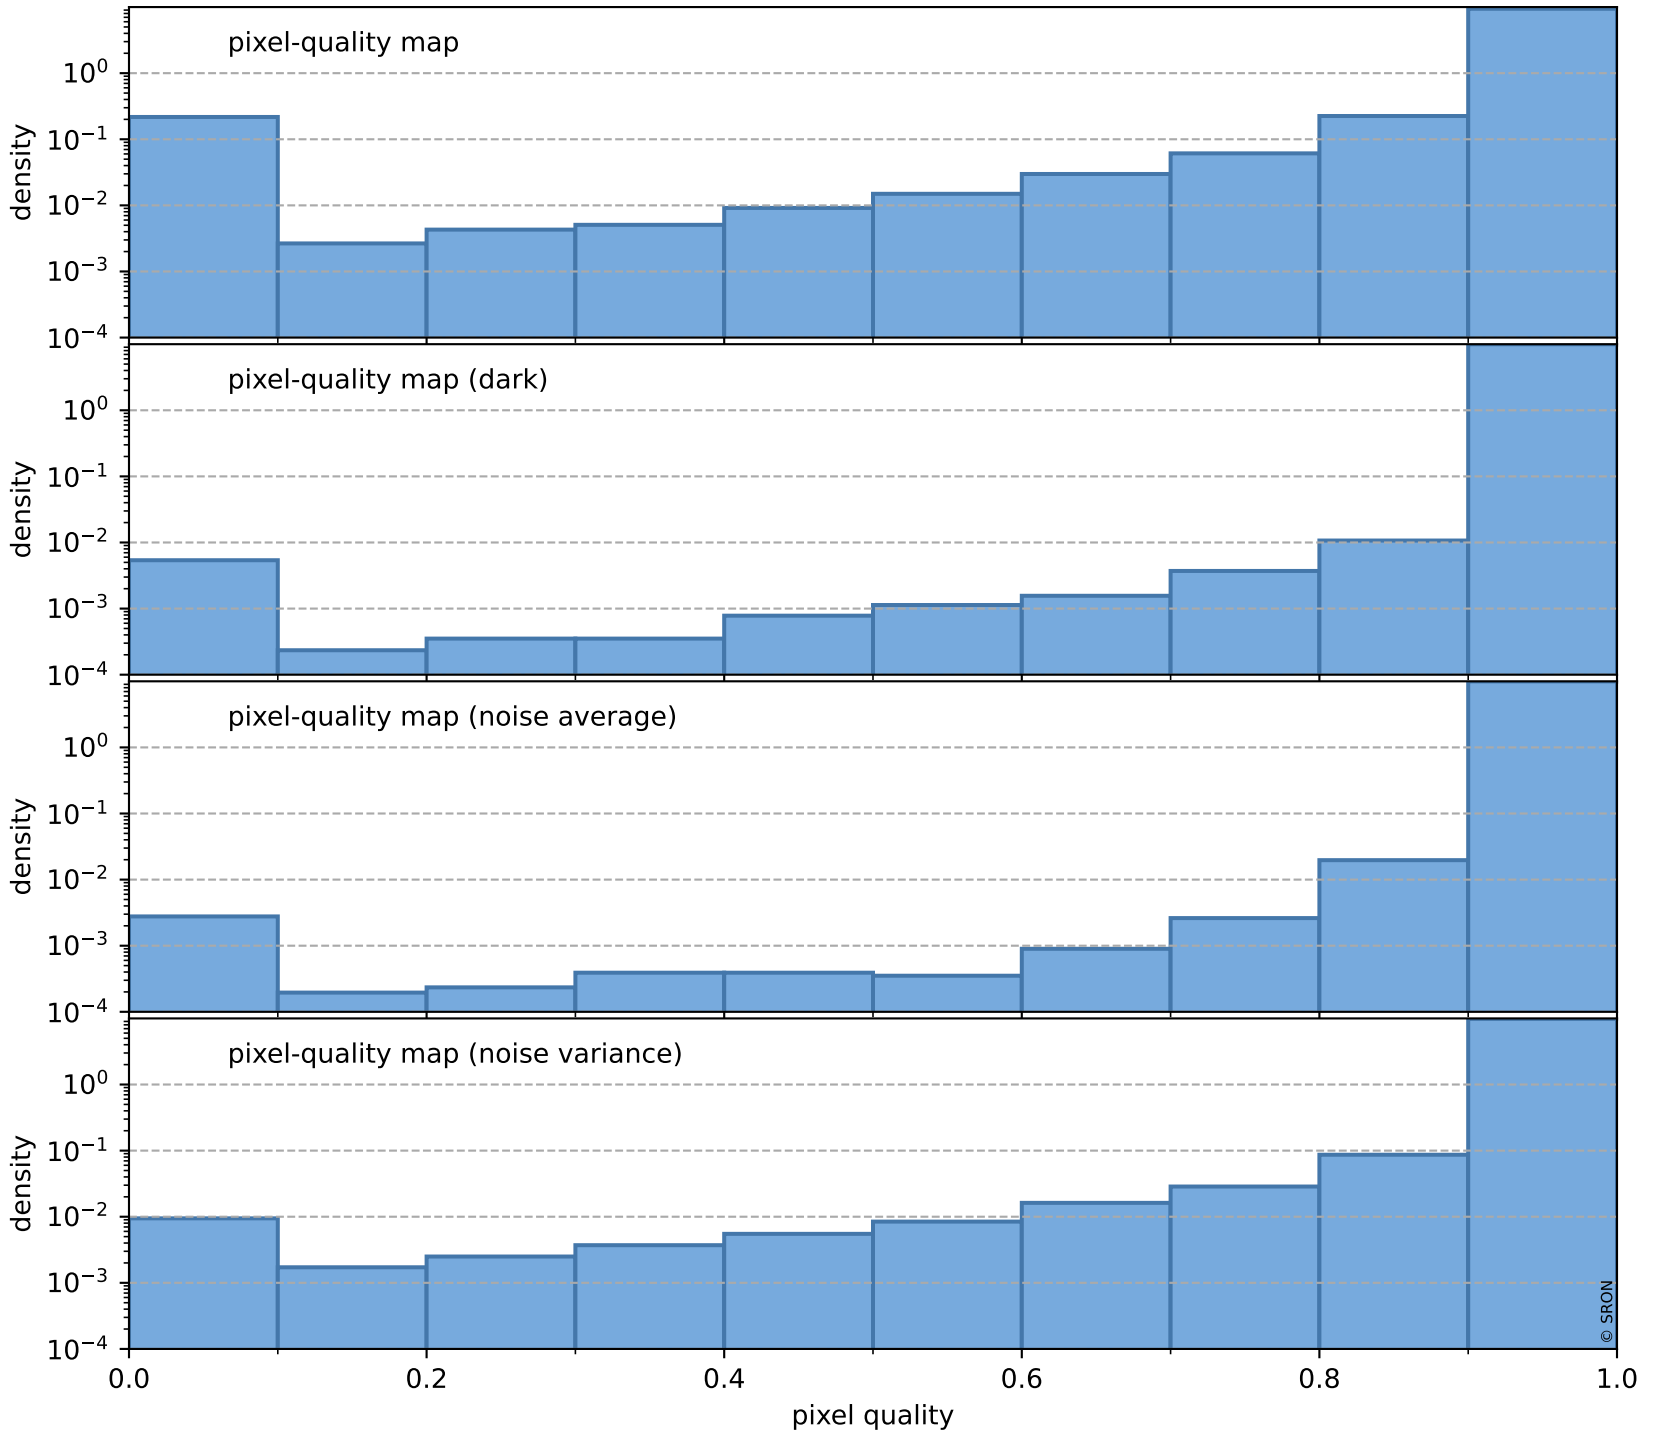

Tropomi SWIR pixel quality (beta nominal)

orbits: 15 in [32437, 32482]
coverage: 2024-01-16 / 2024-01-19
bad (quality < 0.8): 1602
worst (quality < 0.1): 179
created: 2024-01-20T05:21:48Z

pixel-quality map (noise variance)

Tropomi SWIR pixel quality (beta nominal)

orbits: 15 in [32437, 32482]
coverage: 2024-01-16 / 2024-01-19
to good: 857
good to bad: 1333
to worst: 153
created: 2024-01-20T05:21:48Z

total quality compared with SWIR pixel-quality CKD

Tropomi SWIR pixel quality (beta nominal)

orbits: 15 in [32437, 32482]
coverage: 2024-01-16 / 2024-01-19
created: 2024-01-20T05:21:49Z

Histograms of pixel-quality

Tropomi SWIR pixel quality (beta nominal)

orbits: 15 in [32437, 32482]
coverage: 2024-01-16 / 2024-01-19
created: 2024-01-20T05:21:49Z

ground-tracks of Sentinel-5P

■ ICID: 301

Tropomi SWIR pixel quality (beta nominal)

orbits: [1867, 32482]
coverage: 2018-02-20 / 2024-01-19
created: 2024-01-20T05:21:50Z