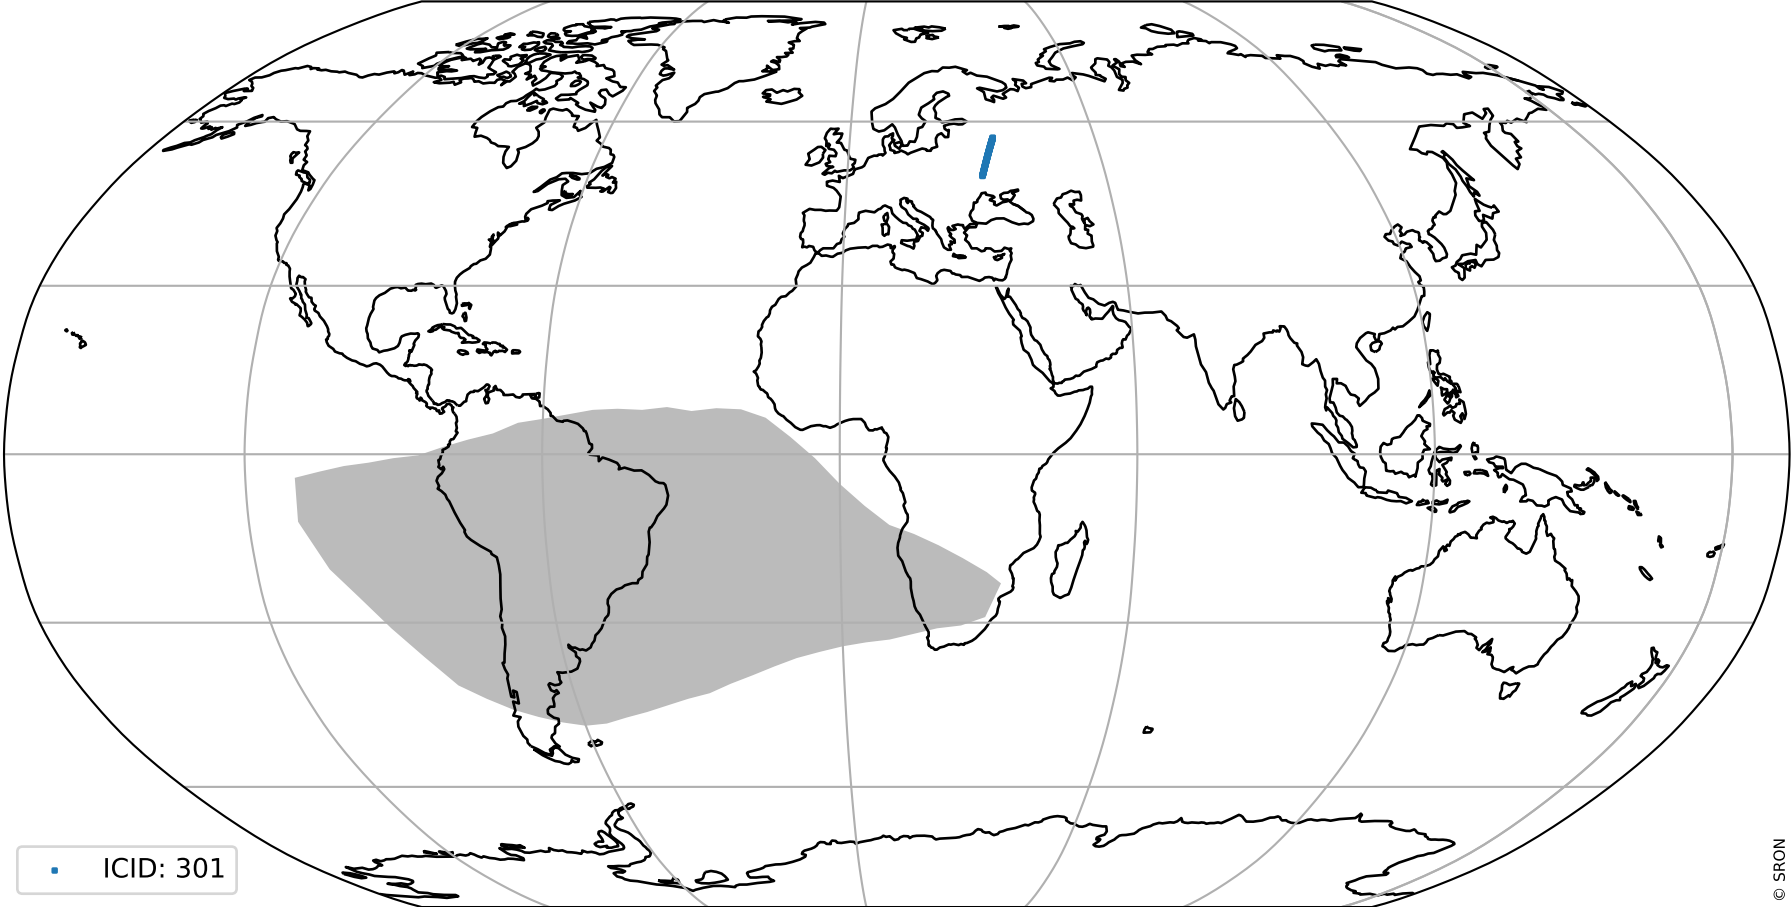

Tropomi SWIR pixel quality (beta nominal)

orbits: 15 in [32437, 32482]
coverage: 2024-01-16 / 2024-01-19
created: 2024-01-20T05:21:49Z

Histograms of pixel-quality

Tropomi SWIR pixel quality (beta nominal)

orbits: 15 in [32437, 32482]
coverage: 2024-01-16 / 2024-01-19
created: 2024-01-20T05:21:49Z

ground-tracks of Sentinel-5P

■ ICID: 301

Tropomi SWIR pixel quality (beta nominal)

orbits: [1867, 32482]
coverage: 2018-02-20 / 2024-01-19
created: 2024-01-20T05:21:50Z