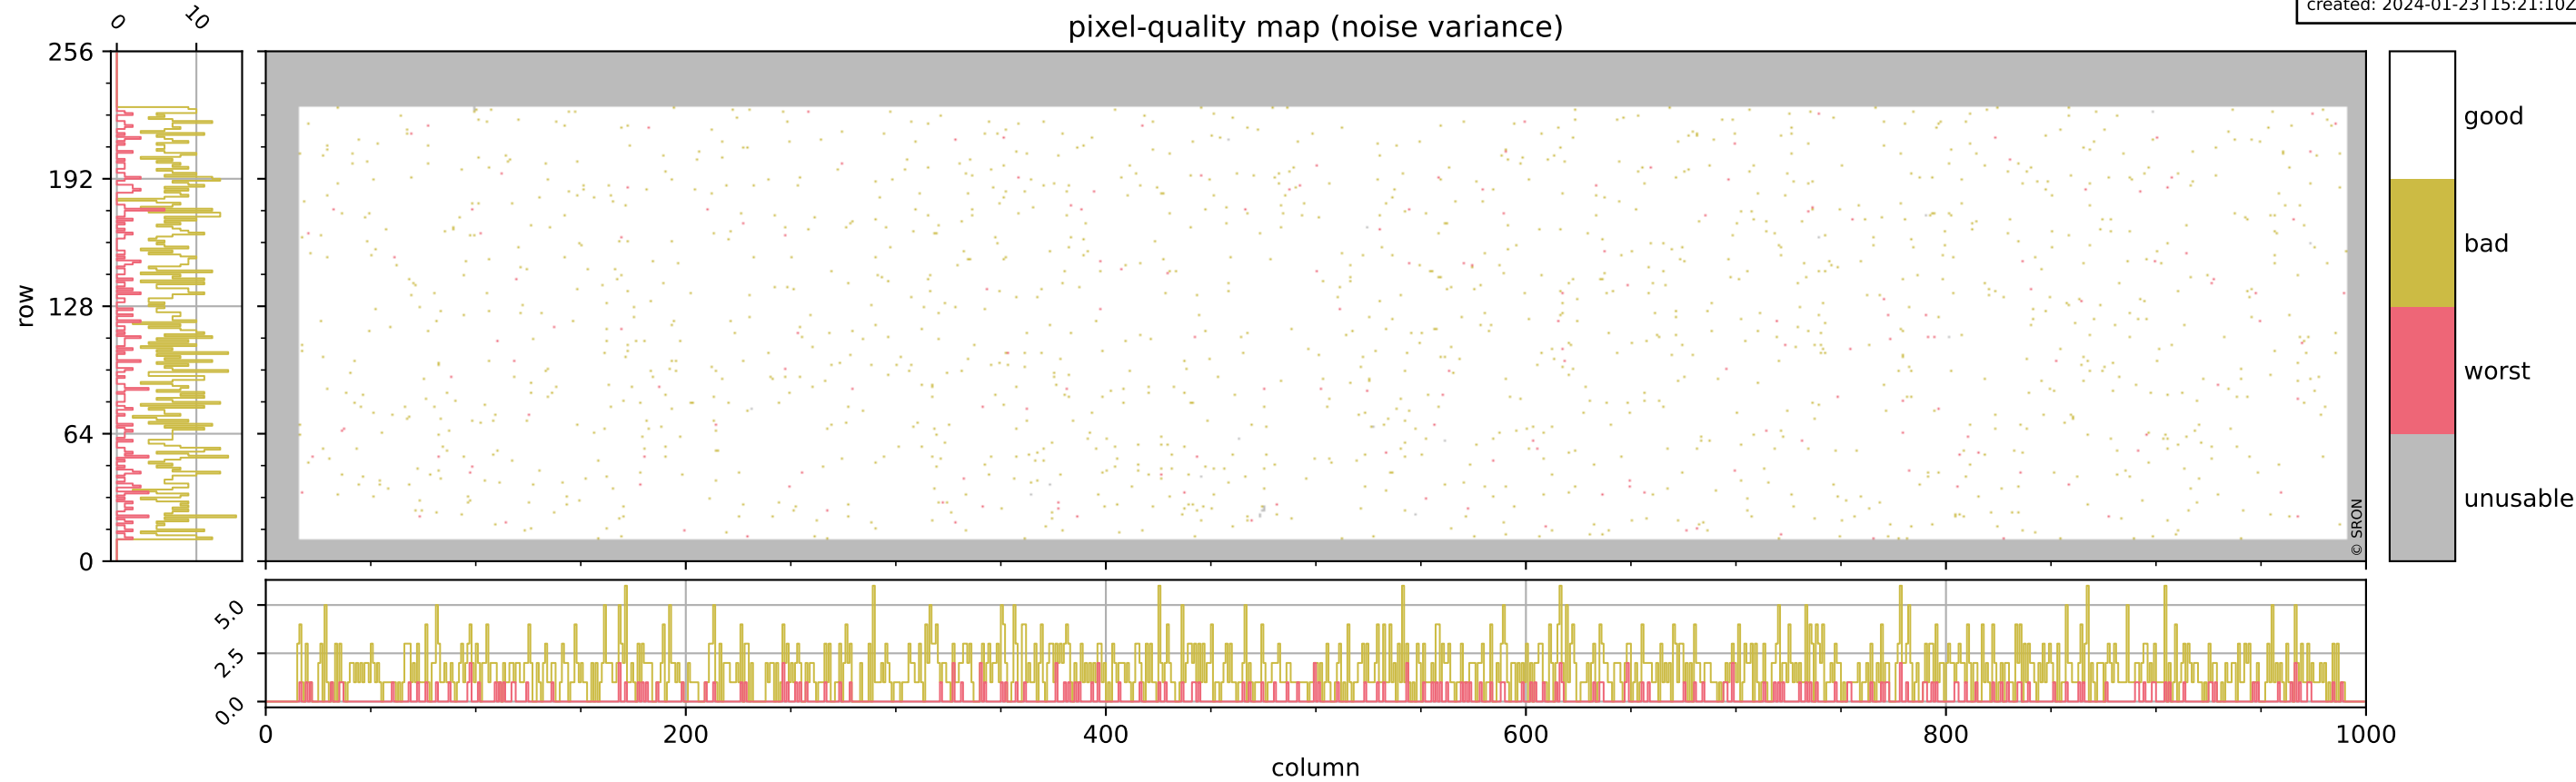

Tropomi SWIR pixel quality (beta nominal)

orbits: 16 in [32482, 32527]
coverage: 2024-01-20 / 2024-01-22
bad (quality < 0.8): 293
worst (quality < 0.1): 120
created: 2024-01-23T15:21:09Z

pixel-quality map (dark)

Tropomi SWIR pixel quality (beta nominal)

orbits: 16 in [32482, 32527]
coverage: 2024-01-20 / 2024-01-22
bad (quality < 0.8): 150
worst (quality < 0.1): 41
created: 2024-01-23T15:21:10Z

pixel-quality map (noise average)

Tropomi SWIR pixel quality (beta nominal)

orbits: 16 in [32482, 32527]
coverage: 2024-01-20 / 2024-01-22
bad (quality < 0.8): 1584
worst (quality < 0.1): 181
created: 2024-01-23T15:21:10Z

pixel-quality map (noise variance)

orbits: 16 in [32482, 32527]
coverage: 2024-01-20 / 2024-01-22
created: 2024-01-23T15:21:11Z

ground-tracks of Sentinel-5P

■ ICID: 301

Tropomi SWIR pixel quality (beta nominal)

orbits: [1867, 32527]
coverage: 2018-02-20 / 2024-01-22
created: 2024-01-23T15:21:15Z