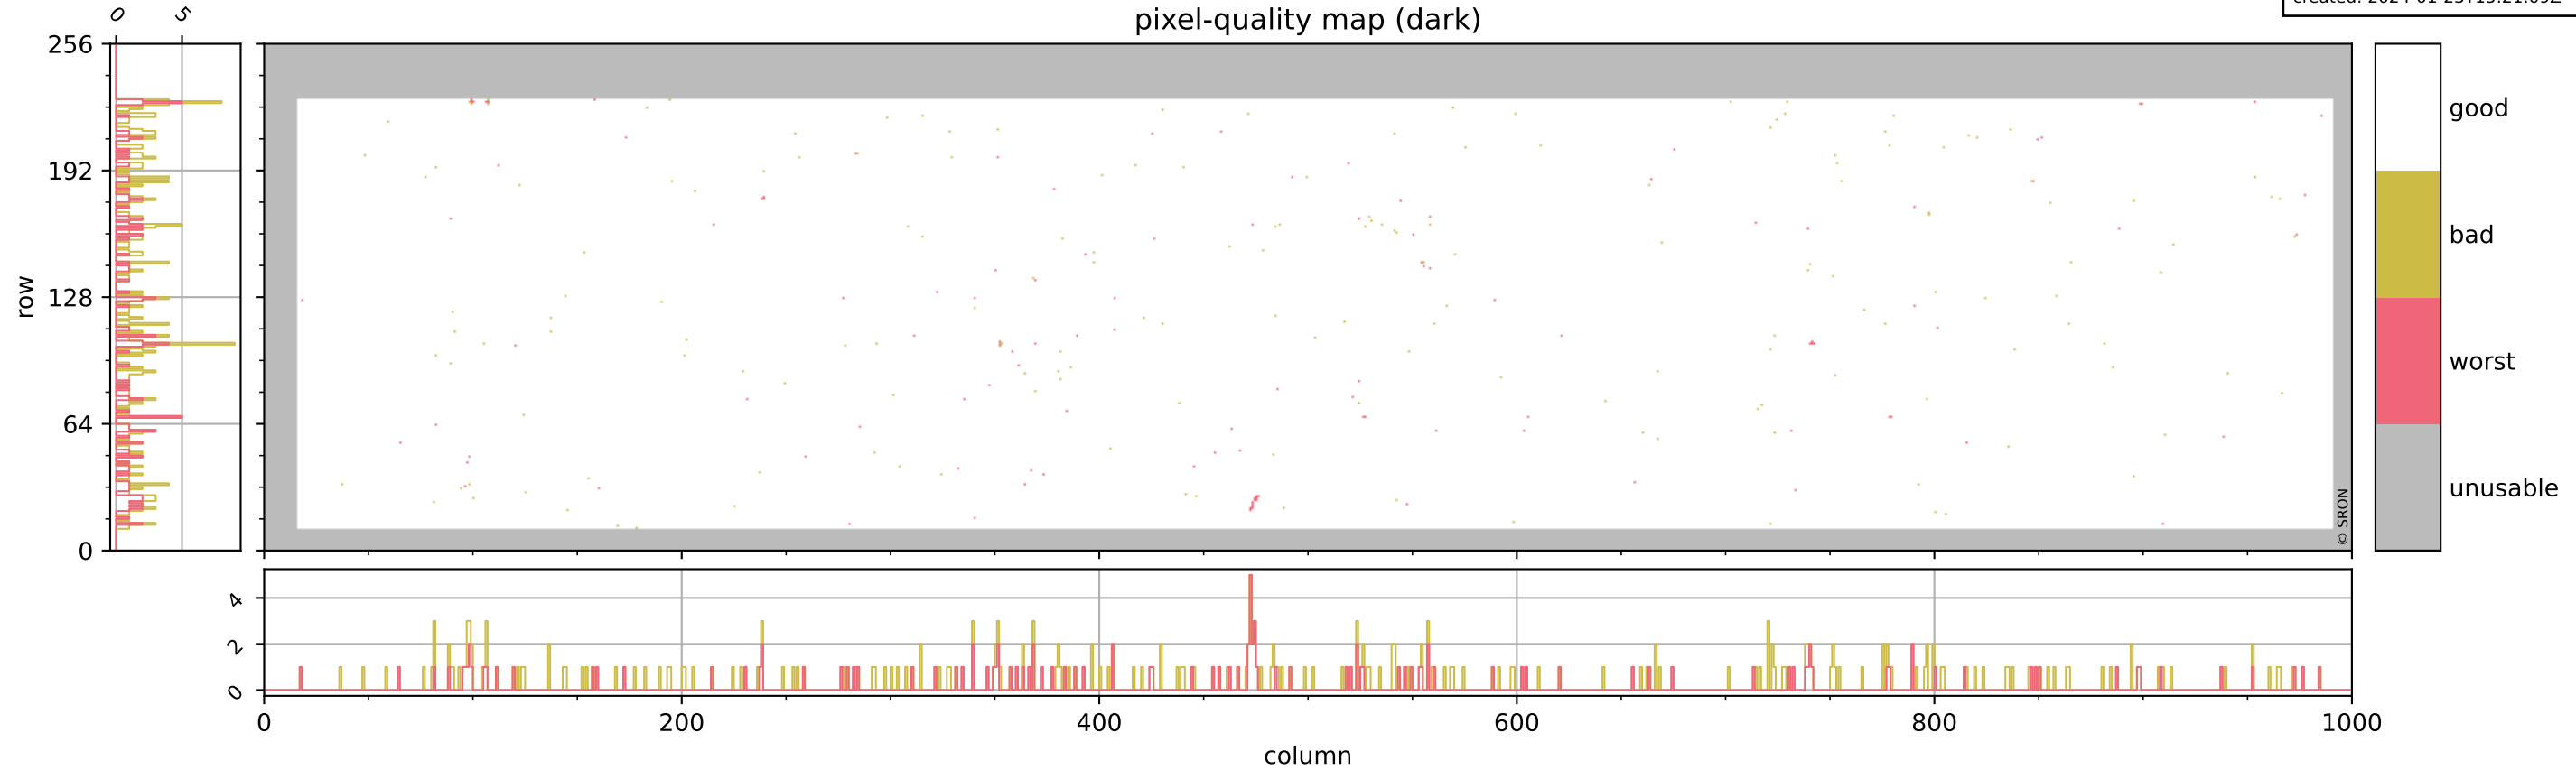

Tropomi SWIR pixel quality (beta nominal)

orbits: 16 in [32482, 32527]
coverage: 2024-01-20 / 2024-01-22
bad (quality < 0.8): 2889
worst (quality < 0.1): 343
created: 2024-01-23T15:21:09Z

pixel-quality map

Tropomi SWIR pixel quality (beta nominal)

orbits: 16 in [32482, 32527]
coverage: 2024-01-20 / 2024-01-22
bad (quality < 0.8): 293
worst (quality < 0.1): 120
created: 2024-01-23T15:21:09Z

pixel-quality map (dark)

Tropomi SWIR pixel quality (beta nominal)

orbits: 16 in [32482, 32527]
coverage: 2024-01-20 / 2024-01-22
bad (quality < 0.8): 150
worst (quality < 0.1): 41
created: 2024-01-23T15:21:10Z

pixel-quality map (noise average)

orbits: 16 in [32482, 32527]
coverage: 2024-01-20 / 2024-01-22
created: 2024-01-23T15:21:11Z

ground-tracks of Sentinel-5P

■ ICID: 301

Tropomi SWIR pixel quality (beta nominal)

orbits: [1867, 32527]
coverage: 2018-02-20 / 2024-01-22
created: 2024-01-23T15:21:15Z