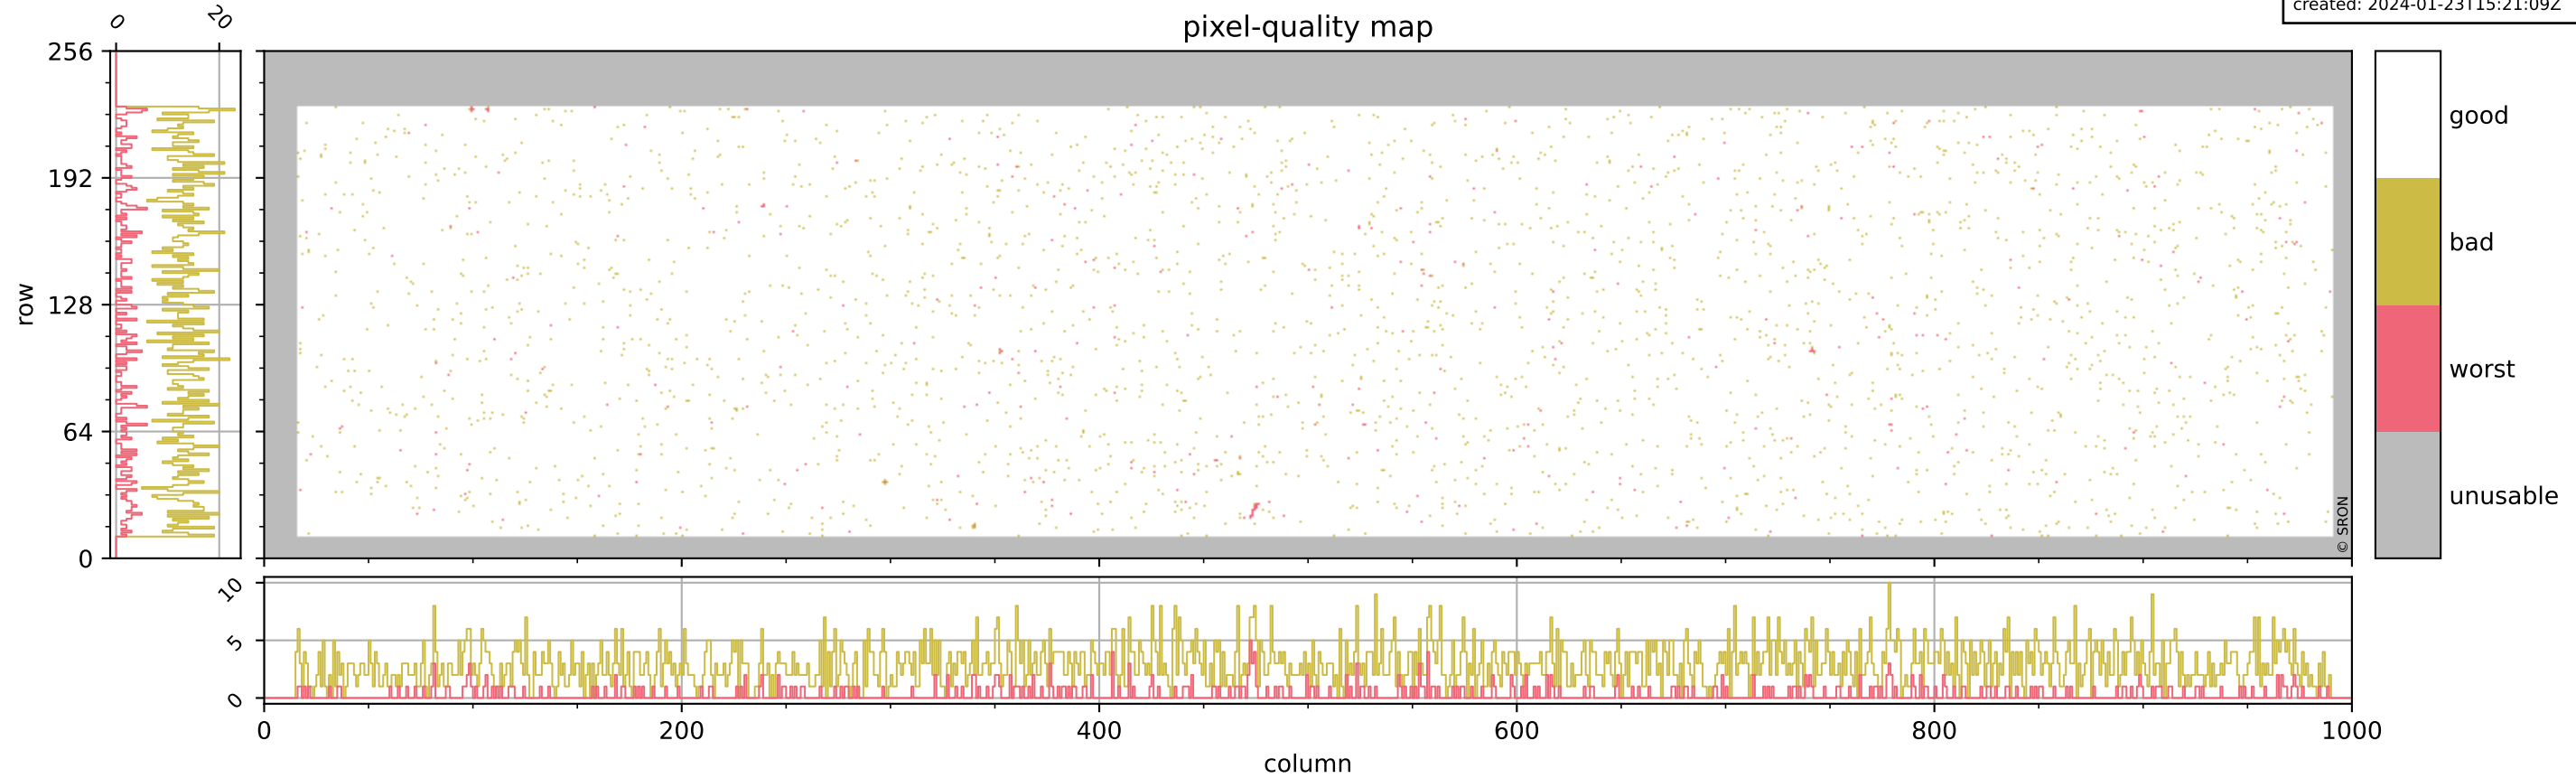

Tropomi SWIR pixel quality (beta nominal)

orbits: 16 in [32482, 32527]
coverage: 2024-01-20 / 2024-01-22
bad (quality < 0.8): 2889
worst (quality < 0.1): 343
created: 2024-01-23T15:21:09Z

pixel-quality map

Tropomi SWIR pixel quality (beta nominal)

orbits: 16 in [32482, 32527]
coverage: 2024-01-20 / 2024-01-22
bad (quality < 0.8): 293
worst (quality < 0.1): 120
created: 2024-01-23T15:21:09Z

pixel-quality map (dark)

Tropomi SWIR pixel quality (beta nominal)

orbits: 16 in [32482, 32527]
coverage: 2024-01-20 / 2024-01-22
bad (quality < 0.8): 150
worst (quality < 0.1): 41
created: 2024-01-23T15:21:10Z

pixel-quality map (noise average)

orbits: 16 in [32482, 32527]
coverage: 2024-01-20 / 2024-01-22
created: 2024-01-23T15:21:11Z

ground-tracks of Sentinel-5P

■ ICID: 301

Tropomi SWIR pixel quality (beta nominal)

orbits: [1867, 32527]
coverage: 2018-02-20 / 2024-01-22
created: 2024-01-23T15:21:15Z