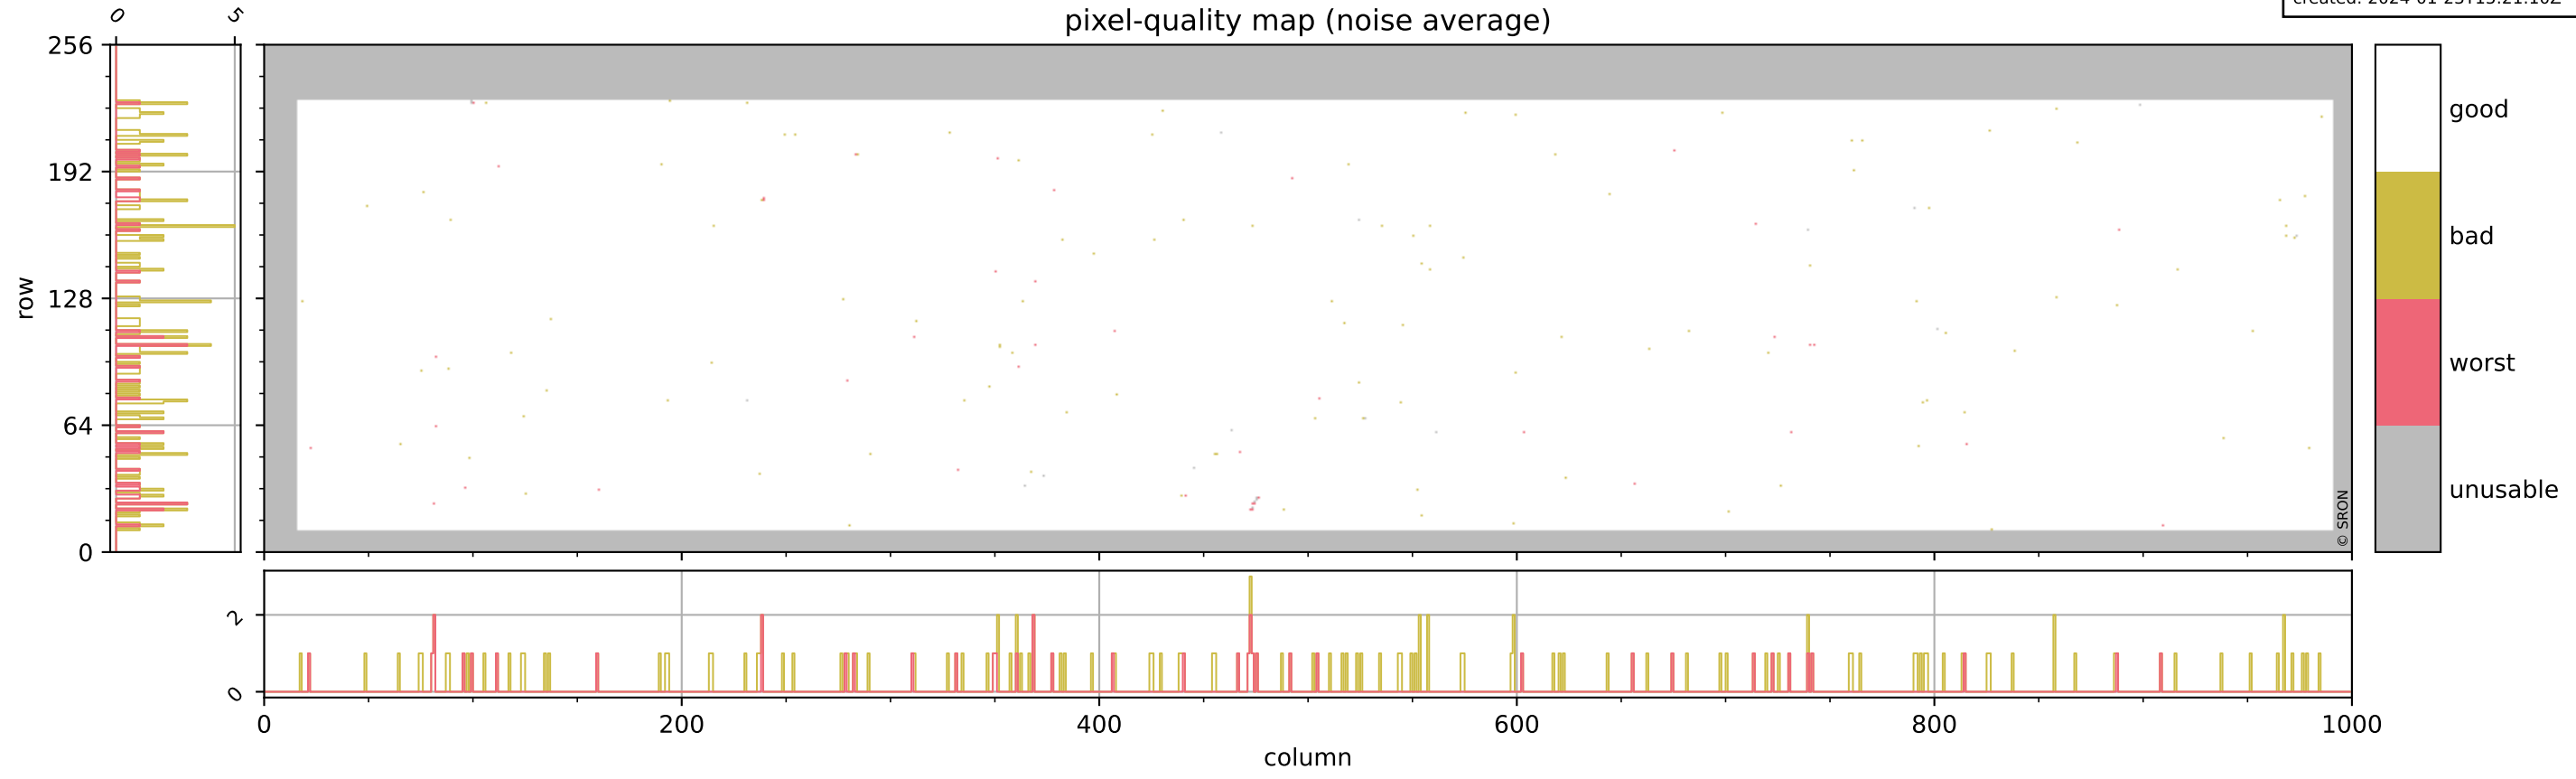

Tropomi SWIR pixel quality (beta nominal)

orbits: 16 in [32482, 32527]
coverage: 2024-01-20 / 2024-01-22
bad (quality < 0.8): 2889
worst (quality < 0.1): 343
created: 2024-01-23T15:21:09Z

pixel-quality map

Tropomi SWIR pixel quality (beta nominal)

orbits: 16 in [32482, 32527]
coverage: 2024-01-20 / 2024-01-22
bad (quality < 0.8): 293
worst (quality < 0.1): 120
created: 2024-01-23T15:21:09Z

pixel-quality map (dark)

Tropomi SWIR pixel quality (beta nominal)

orbits: 16 in [32482, 32527]
coverage: 2024-01-20 / 2024-01-22
bad (quality < 0.8): 150
worst (quality < 0.1): 41
created: 2024-01-23T15:21:10Z

pixel-quality map (noise average)

orbits: 16 in [32482, 32527]
coverage: 2024-01-20 / 2024-01-22
created: 2024-01-23T15:21:11Z

ground-tracks of Sentinel-5P

■ ICID: 301

Tropomi SWIR pixel quality (beta nominal)

orbits: [1867, 32527]
coverage: 2018-02-20 / 2024-01-22
created: 2024-01-23T15:21:15Z