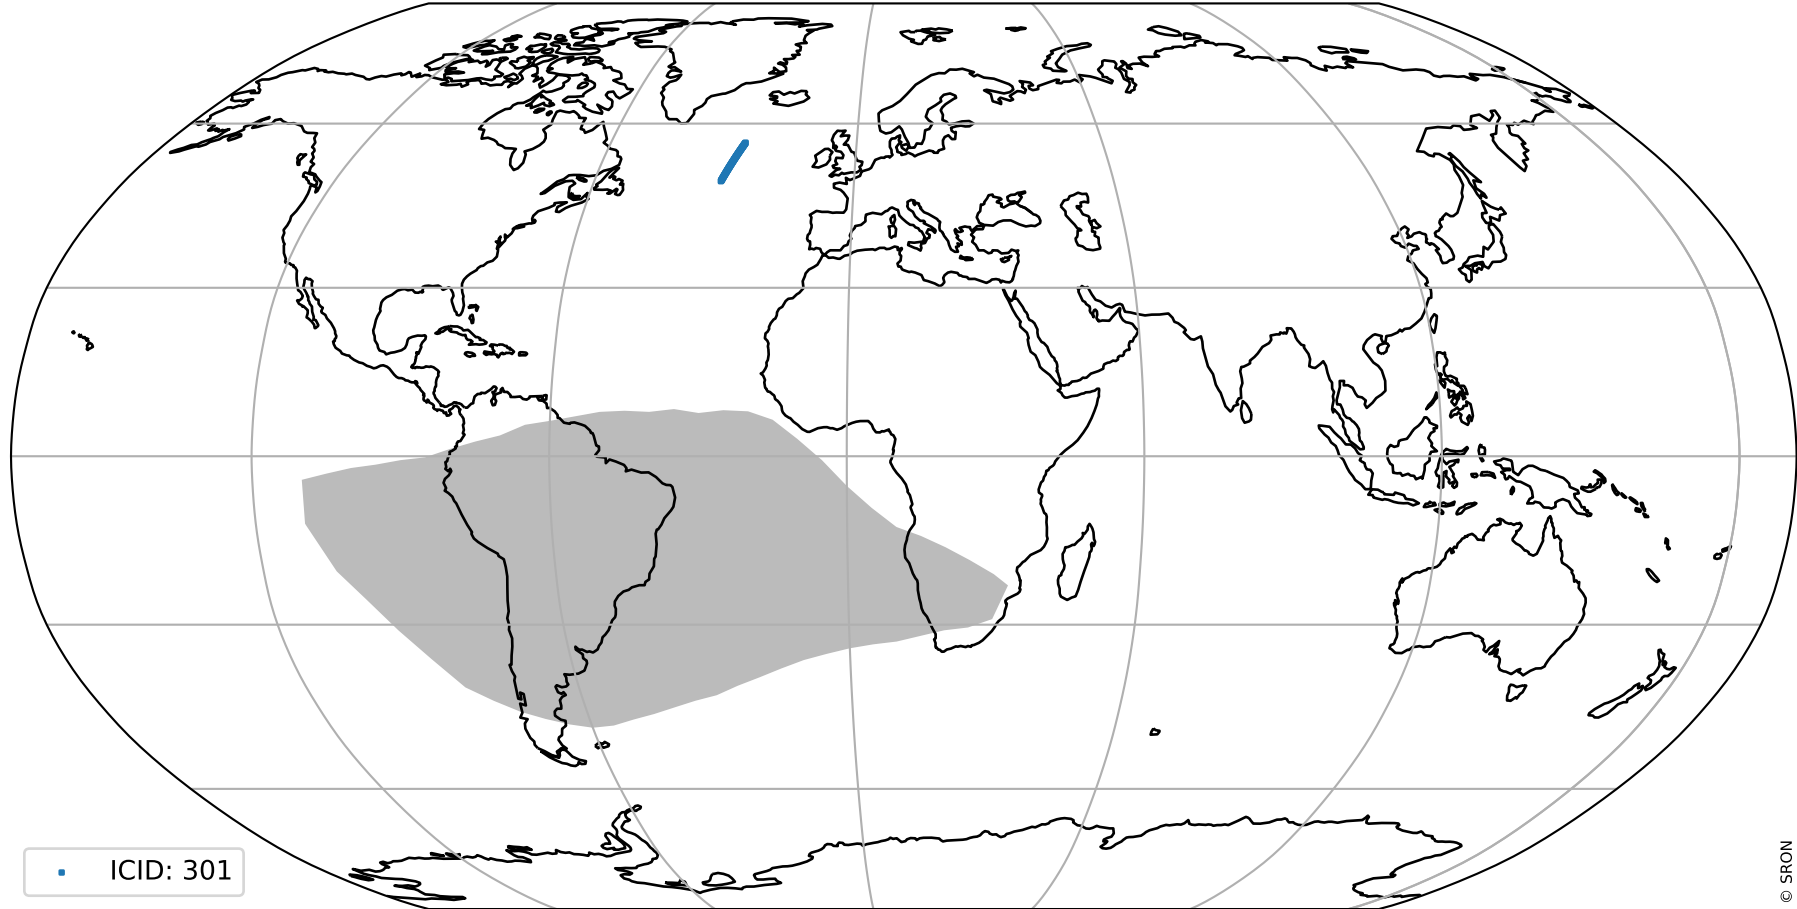

Tropomi SWIR pixel quality (beta nominal)

orbits: 16 in [32482, 32527]
coverage: 2024-01-20 / 2024-01-22
created: 2024-01-23T15:21:10Z

Histograms of pixel-quality

Tropomi SWIR pixel quality (beta nominal)

orbits: 16 in [32482, 32527]
coverage: 2024-01-20 / 2024-01-22
created: 2024-01-23T15:21:11Z

ground-tracks of Sentinel-5P

■ ICID: 301

Tropomi SWIR pixel quality (beta nominal)

orbits: [1867, 32527]
coverage: 2018-02-20 / 2024-01-22
created: 2024-01-23T15:21:15Z