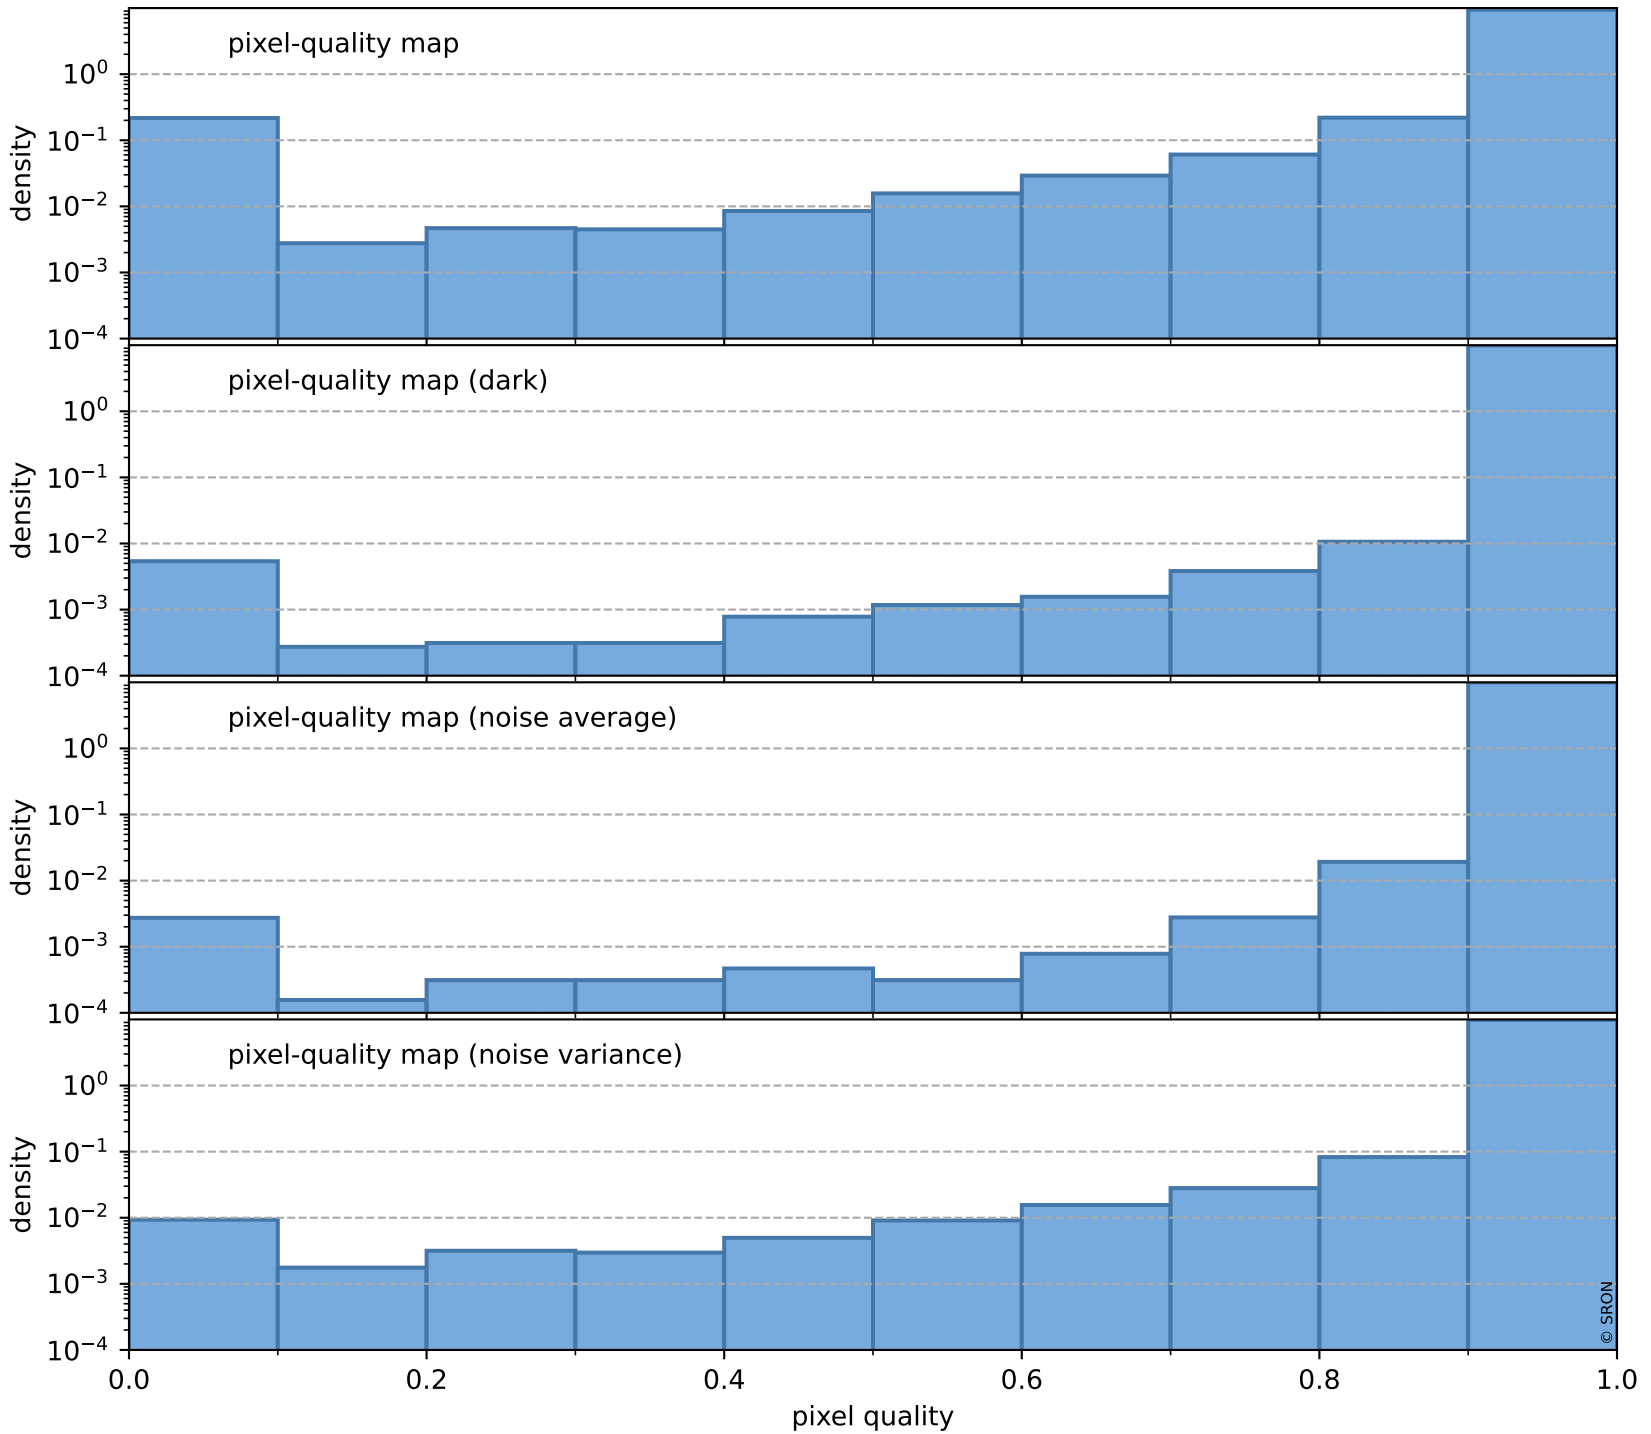

Tropomi SWIR pixel quality (beta nominal)

orbits: 16 in [32482, 32527]
coverage: 2024-01-20 / 2024-01-22
to good: 857
good to bad: 1320
to worst: 156
created: 2024-01-23T15:21:10Z

total quality compared with SWIR pixel-quality CKD

Tropomi SWIR pixel quality (beta nominal)

orbits: 16 in [32482, 32527]
coverage: 2024-01-20 / 2024-01-22
created: 2024-01-23T15:21:10Z

Histograms of pixel-quality

Tropomi SWIR pixel quality (beta nominal)