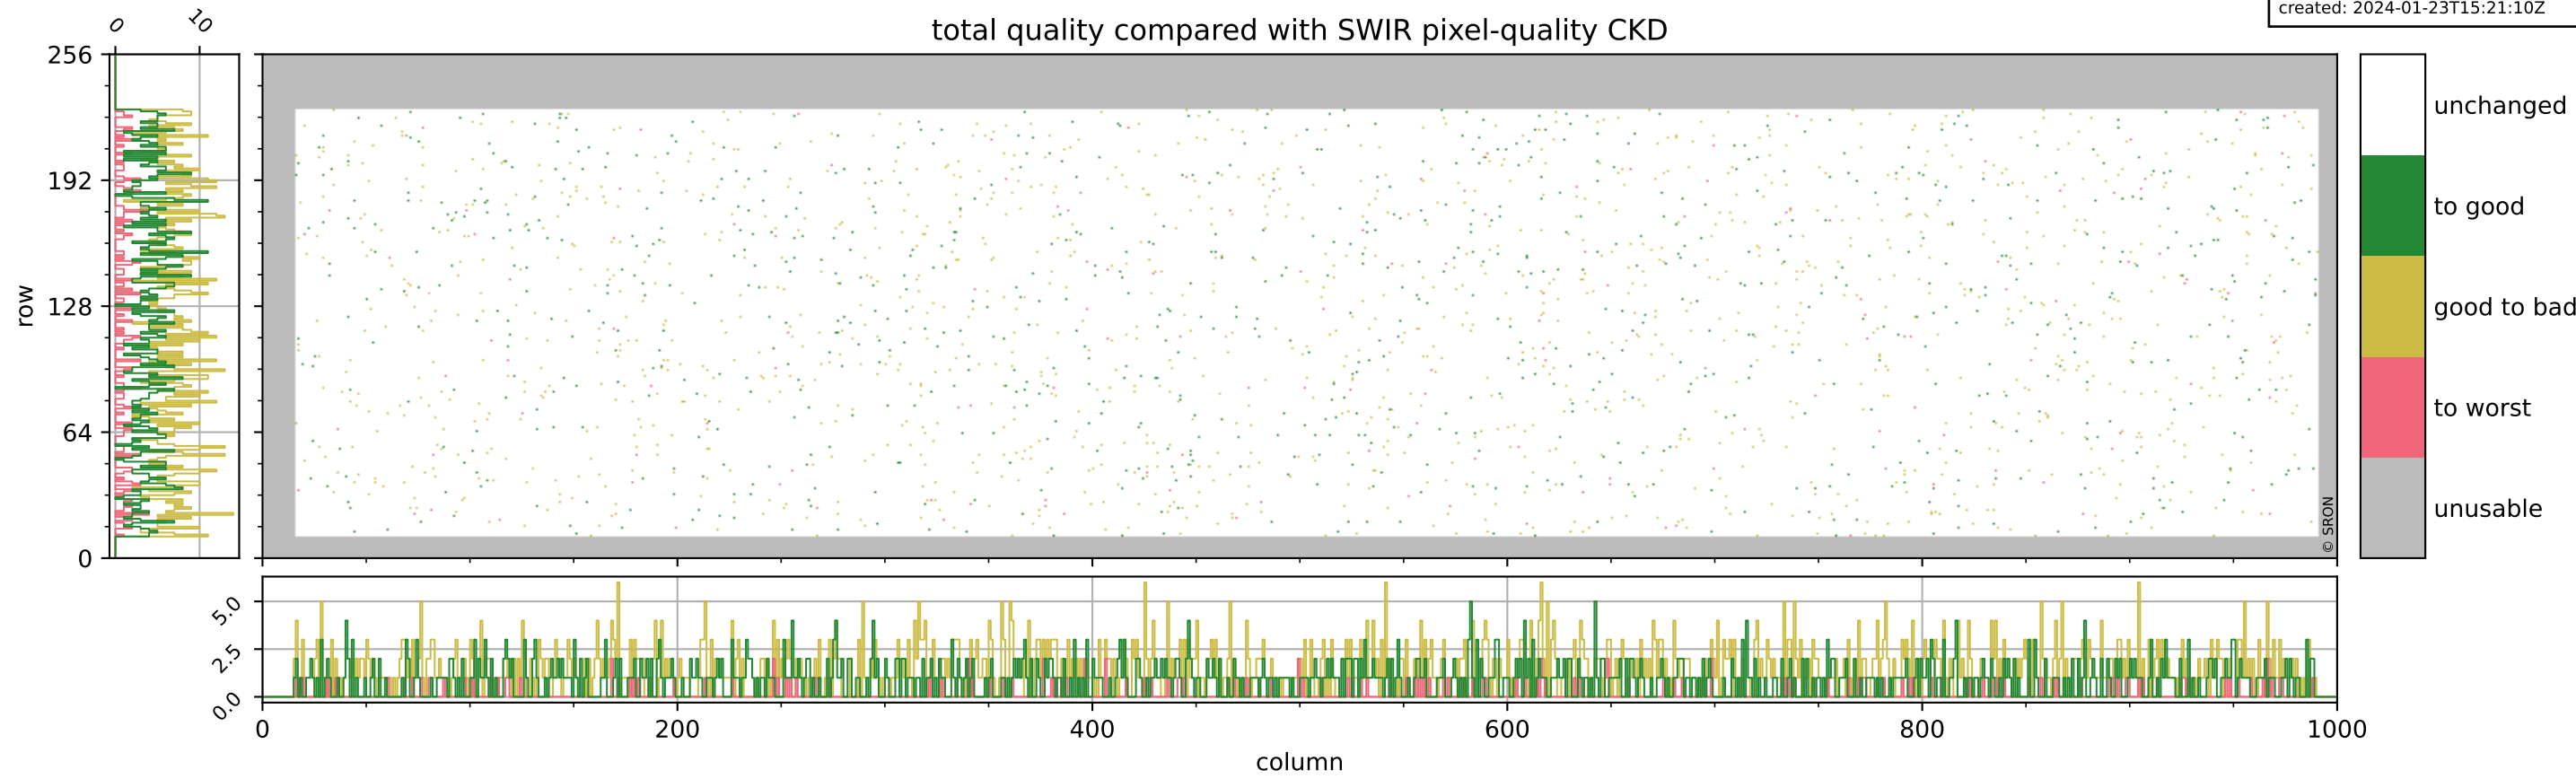

Tropomi SWIR pixel quality (beta nominal)

orbits: 16 in [32482, 32527]
coverage: 2024-01-20 / 2024-01-22
bad (quality < 0.8): 150
worst (quality < 0.1): 41
created: 2024-01-23T15:21:10Z

pixel-quality map (noise average)

Tropomi SWIR pixel quality (beta nominal)

orbits: 16 in [32482, 32527]
coverage: 2024-01-20 / 2024-01-22
bad (quality < 0.8): 1584
worst (quality < 0.1): 181
created: 2024-01-23T15:21:10Z

pixel-quality map (noise variance)

Tropomi SWIR pixel quality (beta nominal)

orbits: 16 in [32482, 32527]
coverage: 2024-01-20 / 2024-01-22
to good: 857
good to bad: 1320
to worst: 156
created: 2024-01-23T15:21:10Z

total quality compared with SWIR pixel-quality CKD

orbits: 16 in [32482, 32527]
coverage: 2024-01-20 / 2024-01-22
created: 2024-01-23T15:21:11Z

ground-tracks of Sentinel-5P

■ ICID: 301

Tropomi SWIR pixel quality (beta nominal)

orbits: [1867, 32527]
coverage: 2018-02-20 / 2024-01-22
created: 2024-01-23T15:21:15Z