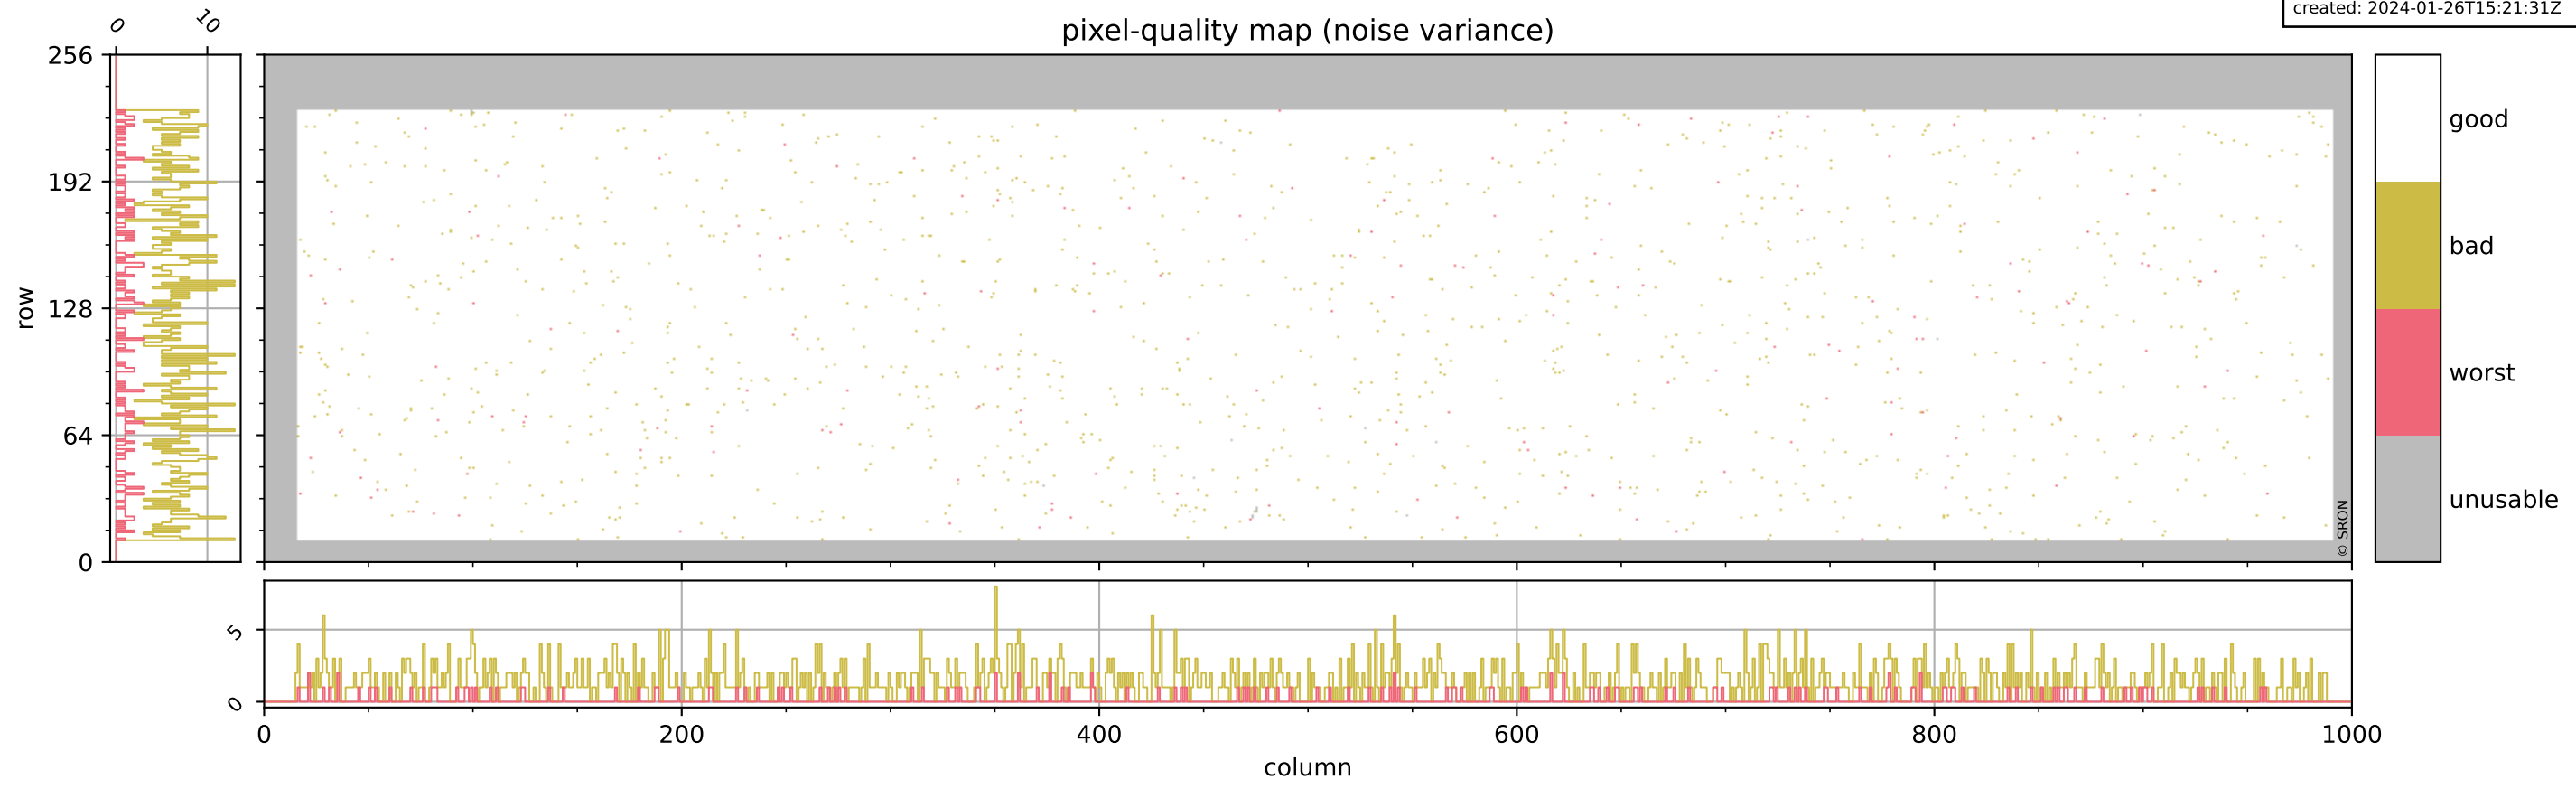

Tropomi SWIR pixel quality (beta nominal)

orbits: 15 in [32527, 32572]
coverage: 2024-01-23 / 2024-01-25
bad (quality < 0.8): 1416
worst (quality < 0.1): 162
created: 2024-01-26T15:21:31Z

pixel-quality map (noise variance)