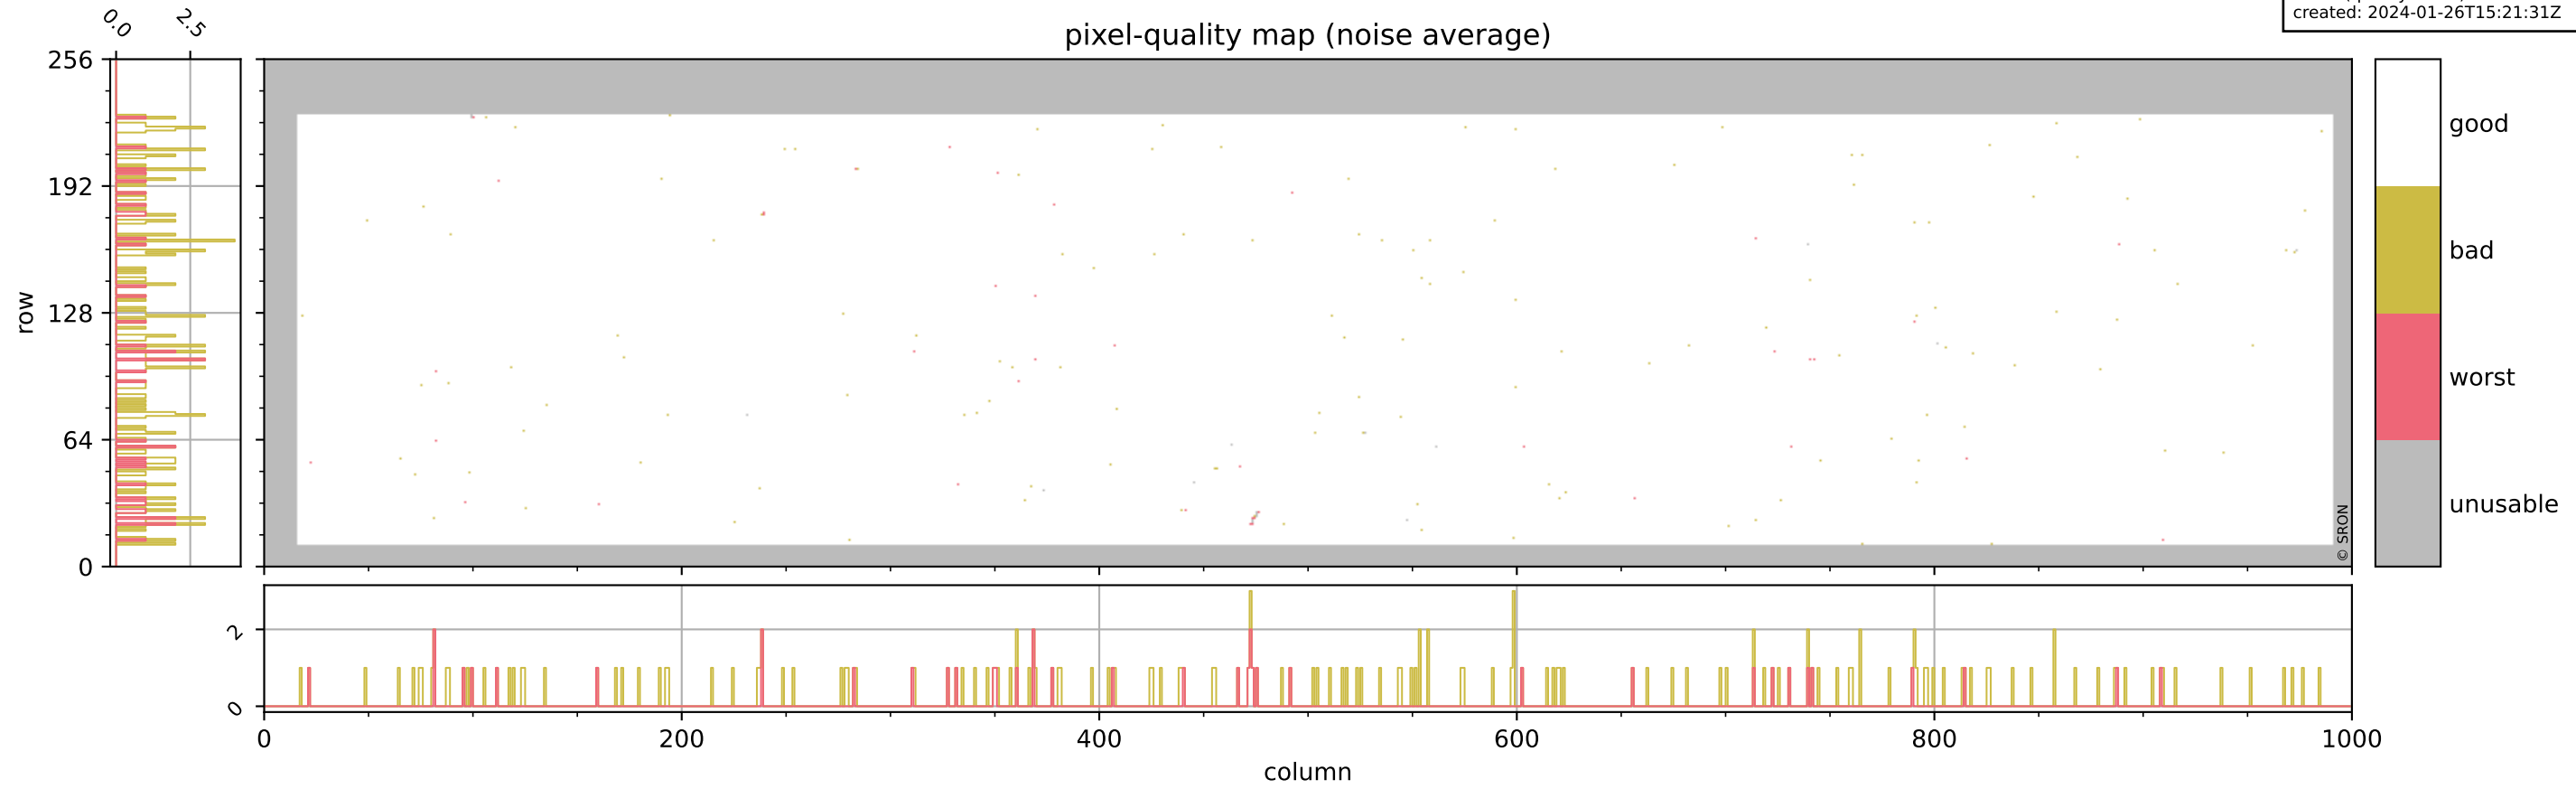

Tropomi SWIR pixel quality (beta nominal)

orbits: 15 in [32527, 32572]
coverage: 2024-01-23 / 2024-01-25
bad (quality < 0.8): 166
worst (quality < 0.1): 39
created: 2024-01-26T15:21:31Z

pixel-quality map (noise average)