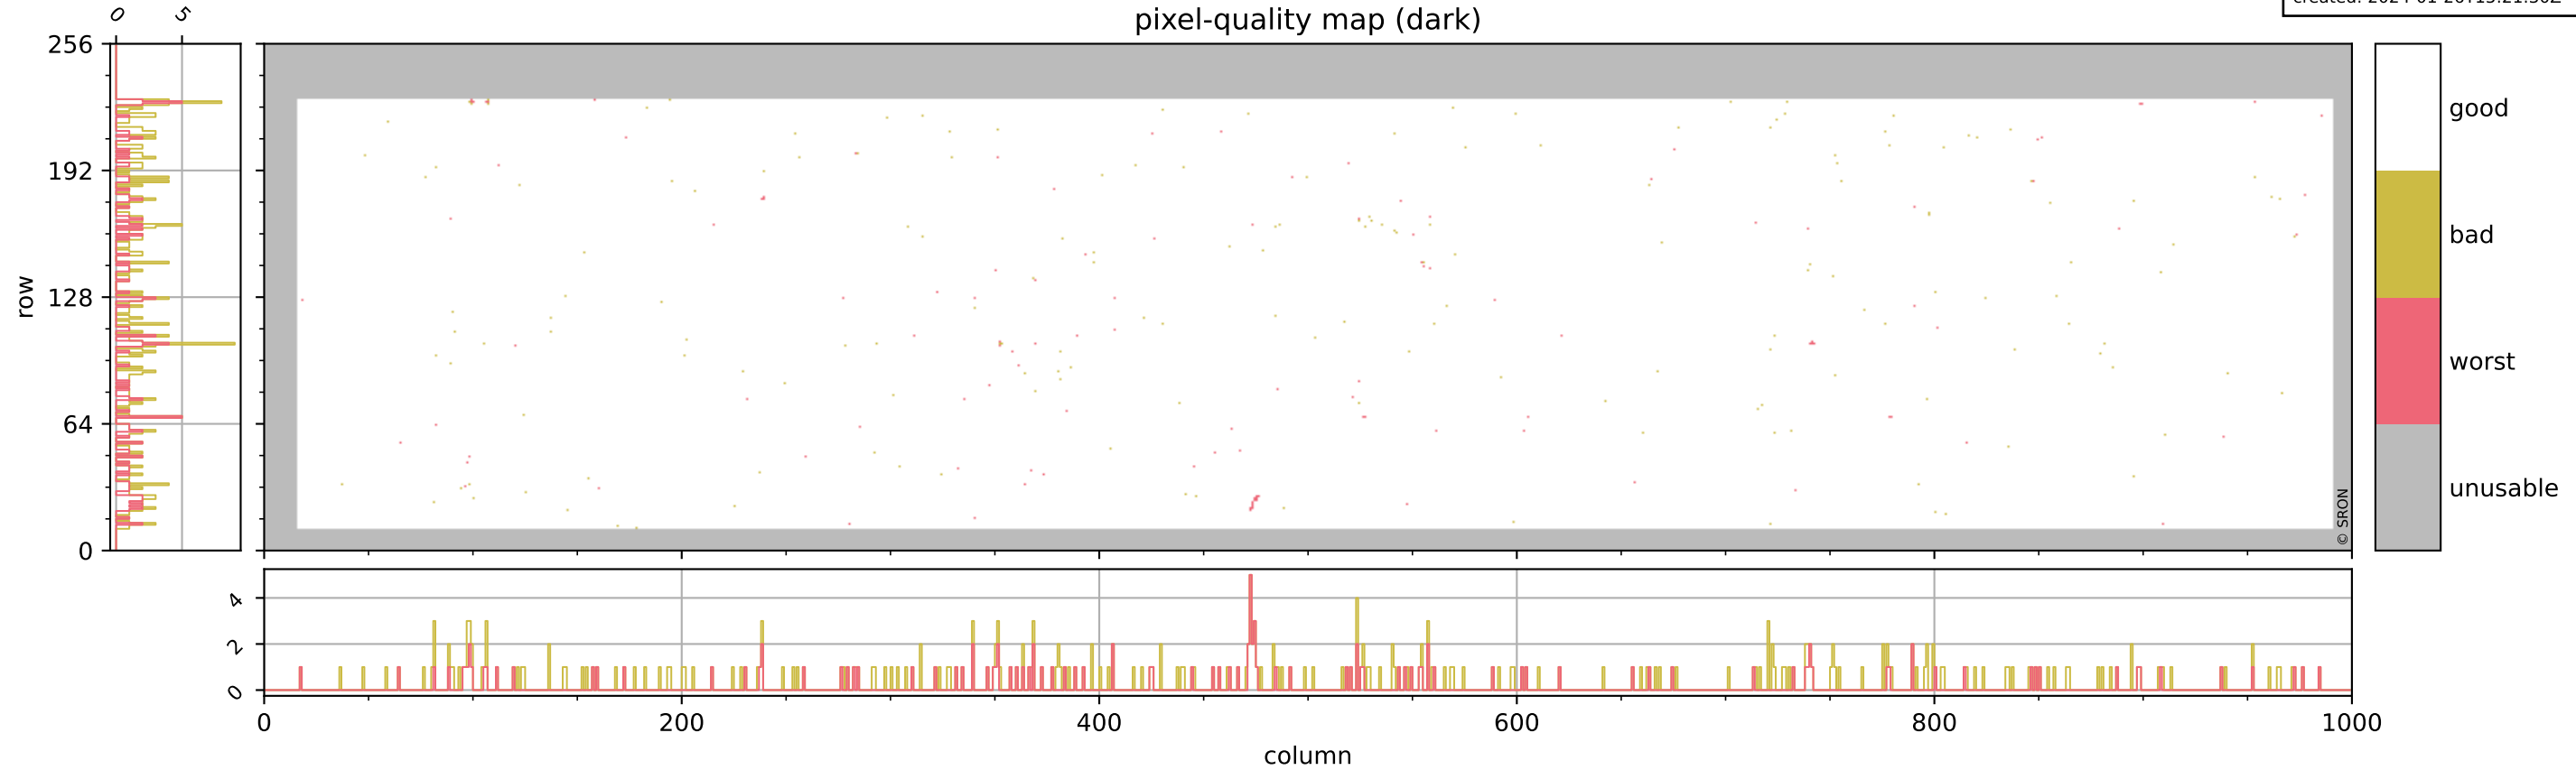

# Tropomi SWIR pixel quality (beta nominal)

orbits: 15 in [32527, 32572]  
coverage: 2024-01-23 / 2024-01-25  
bad (quality < 0.8): 2712  
worst (quality < 0.1): 327  
created: 2024-01-26T15:21:30Z

## pixel-quality map

# Tropomi SWIR pixel quality (beta nominal)

orbits: 15 in [32527, 32572]  
coverage: 2024-01-23 / 2024-01-25  
bad (quality < 0.8): 293  
worst (quality < 0.1): 119  
created: 2024-01-26T15:21:30Z

## pixel-quality map (dark)