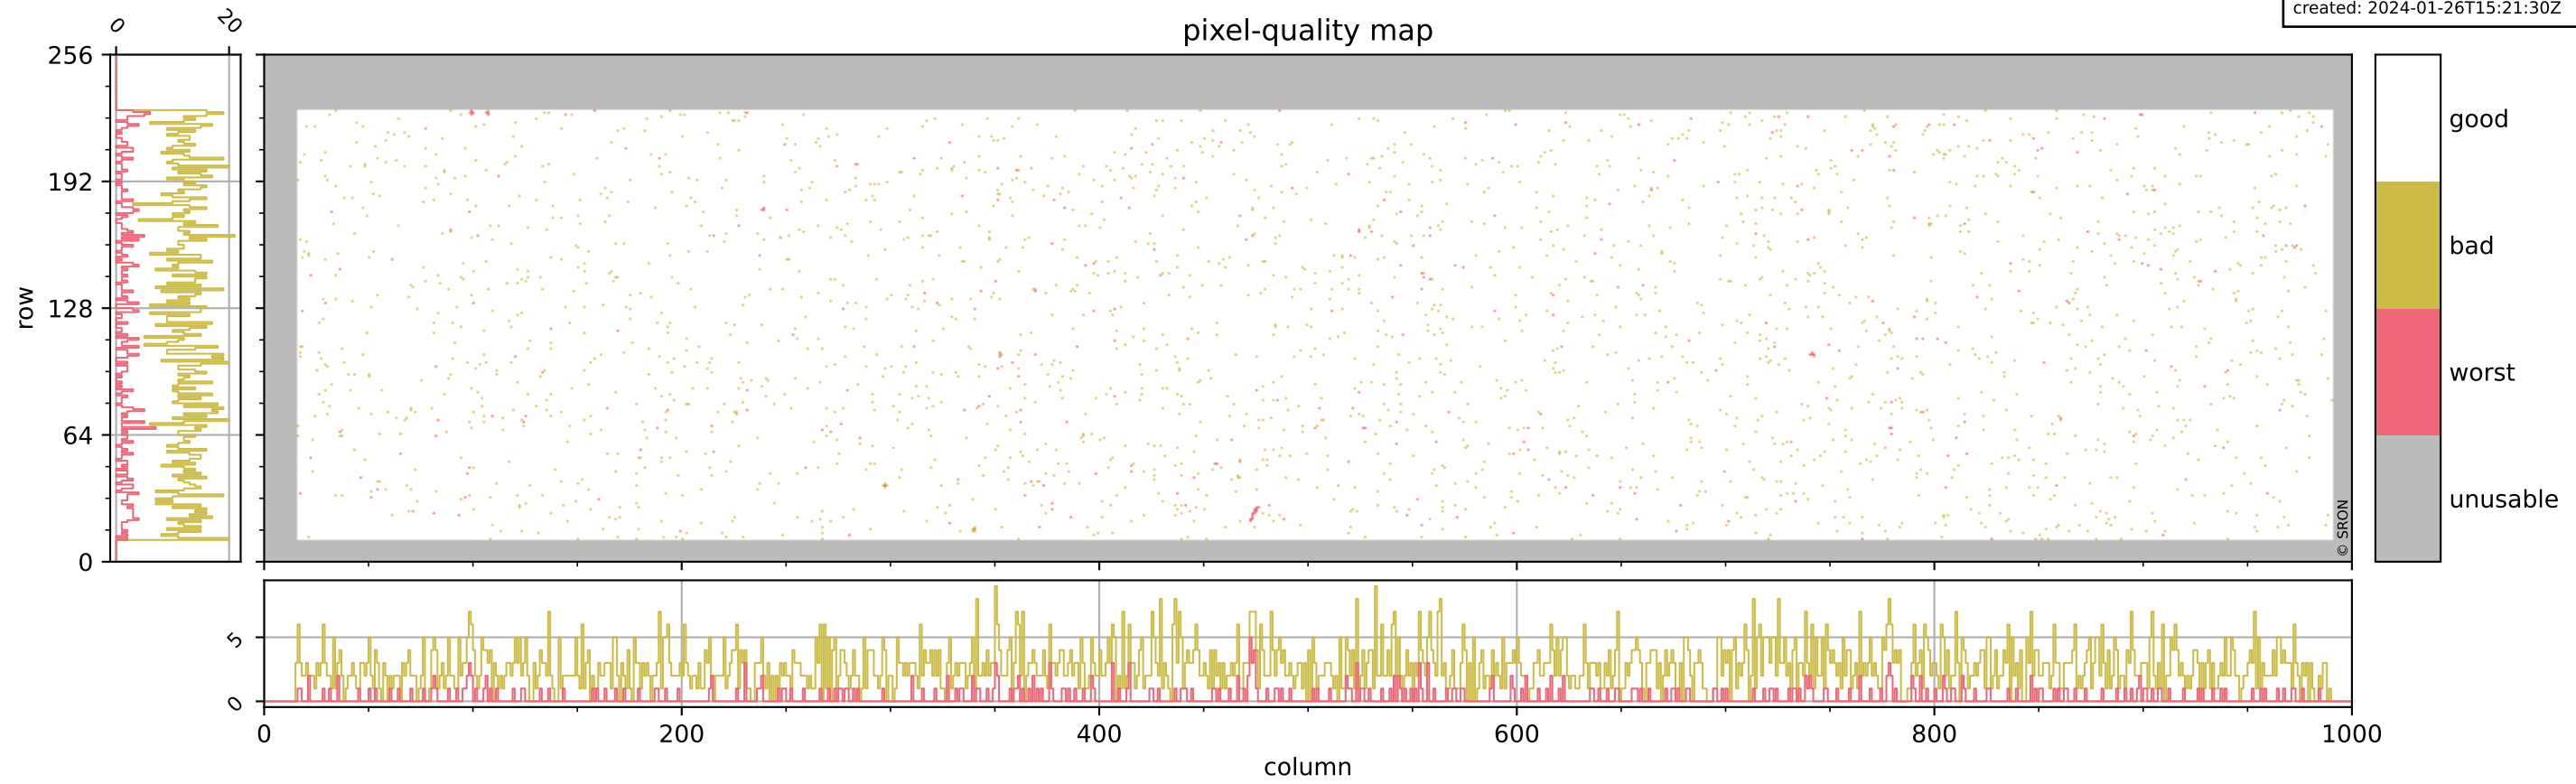

# Tropomi SWIR pixel quality (beta nominal)

orbits: 15 in [32527, 32572]  
coverage: 2024-01-23 / 2024-01-25  
bad (quality < 0.8): 2712  
worst (quality < 0.1): 327  
created: 2024-01-26T15:21:30Z

## pixel-quality map

# Tropomi SWIR pixel quality (beta nominal)

orbits: 15 in [32527, 32572]  
coverage: 2024-01-23 / 2024-01-25  
bad (quality < 0.8): 293  
worst (quality < 0.1): 119  
created: 2024-01-26T15:21:30Z

## pixel-quality map (dark)