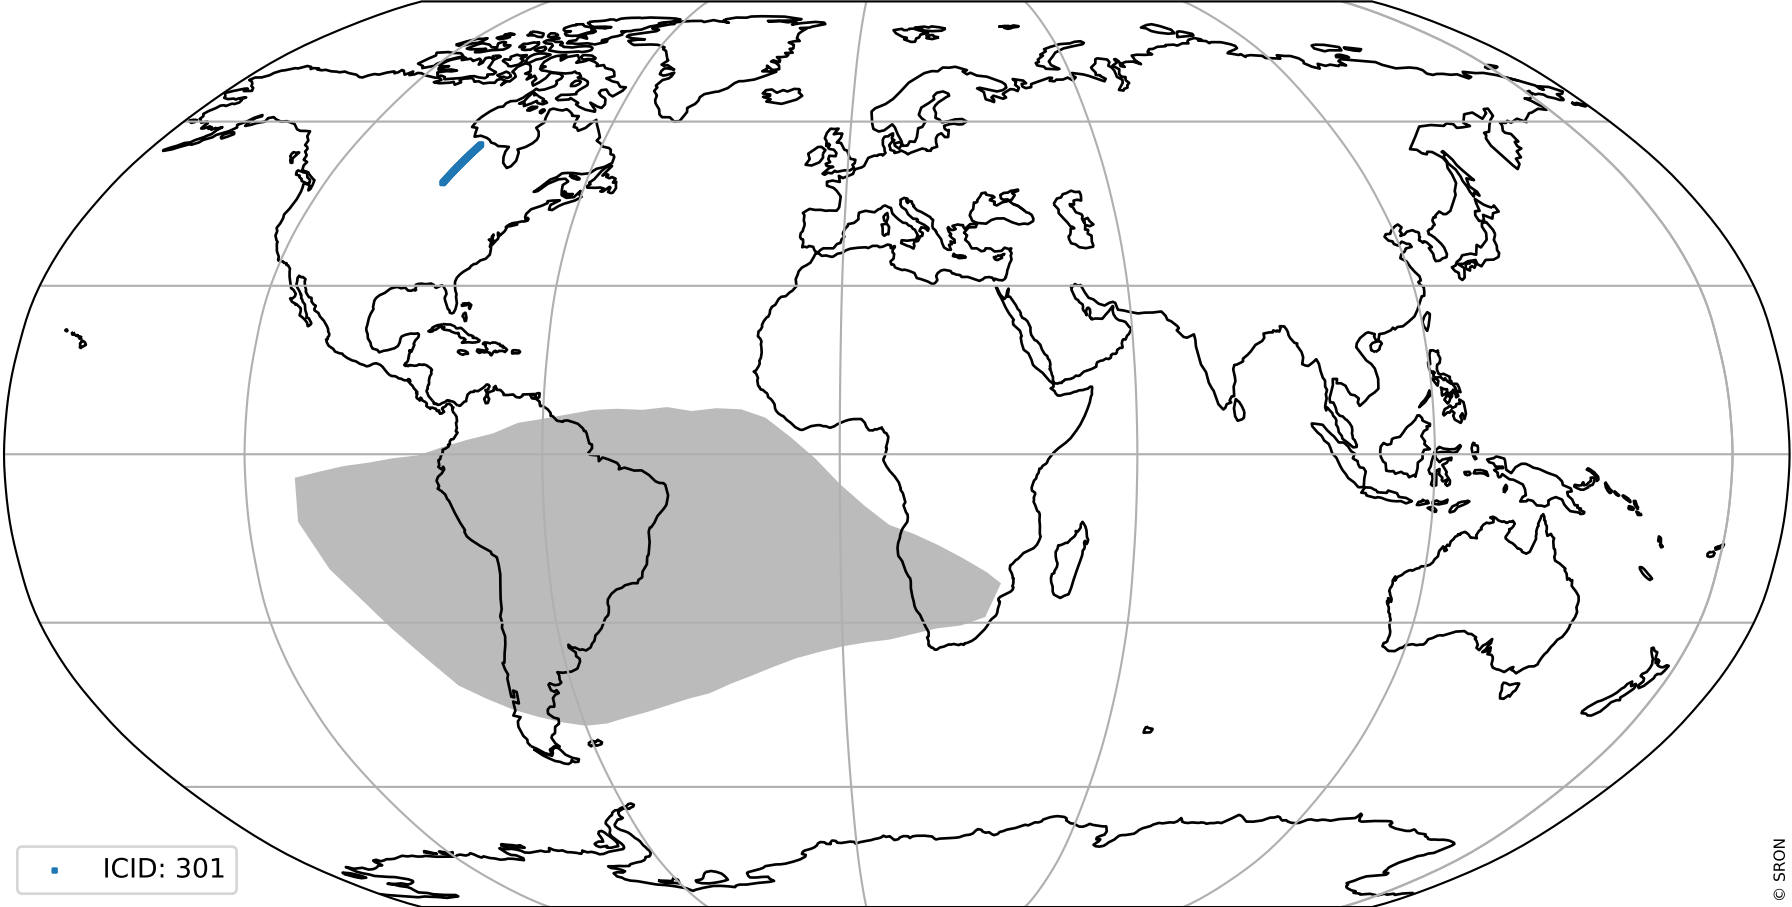

Tropomi SWIR pixel quality (beta nominal)

orbits: 15 in [32527, 32572]
coverage: 2024-01-23 / 2024-01-25
created: 2024-01-26T15:21:32Z

ground-tracks of Sentinel-5P

ICID: 301