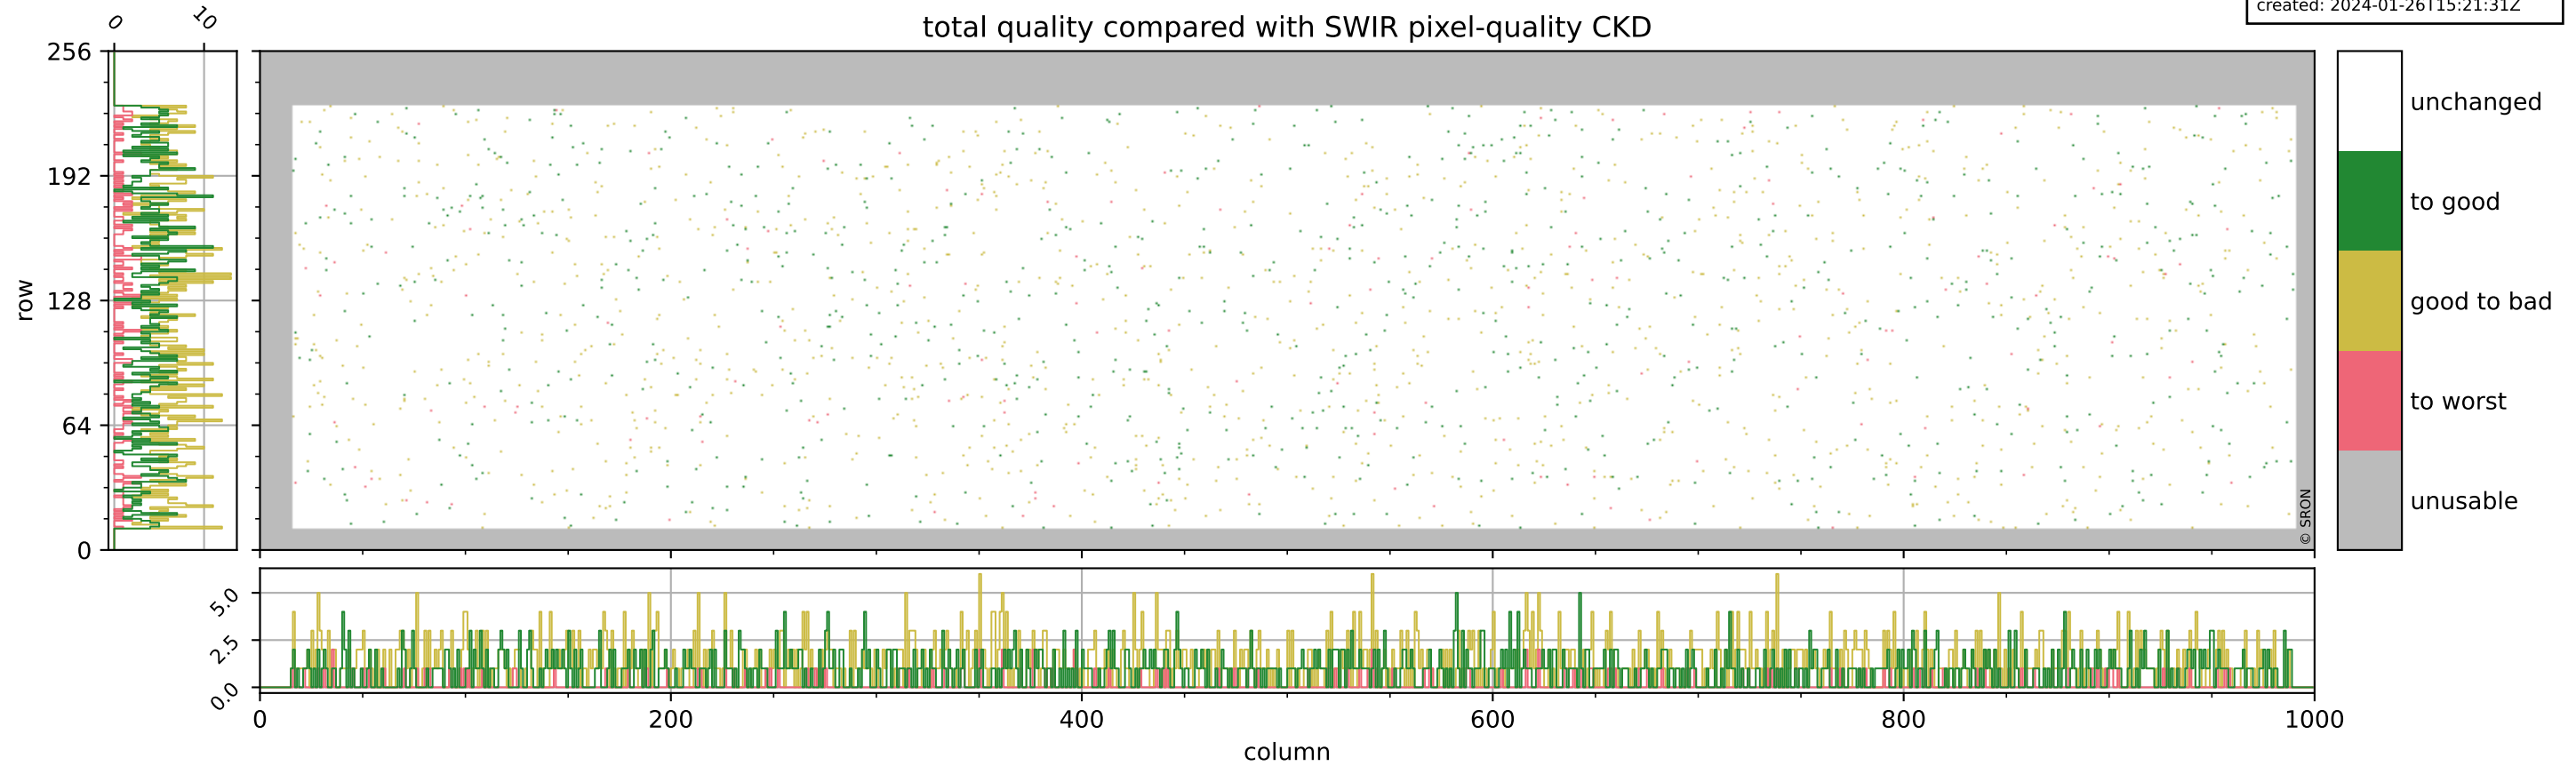

Tropomi SWIR pixel quality (beta nominal)

orbits: 15 in [32527, 32572]
coverage: 2024-01-23 / 2024-01-25
to good: 862
good to bad: 1159
to worst: 143
created: 2024-01-26T15:21:31Z

total quality compared with SWIR pixel-quality CKD