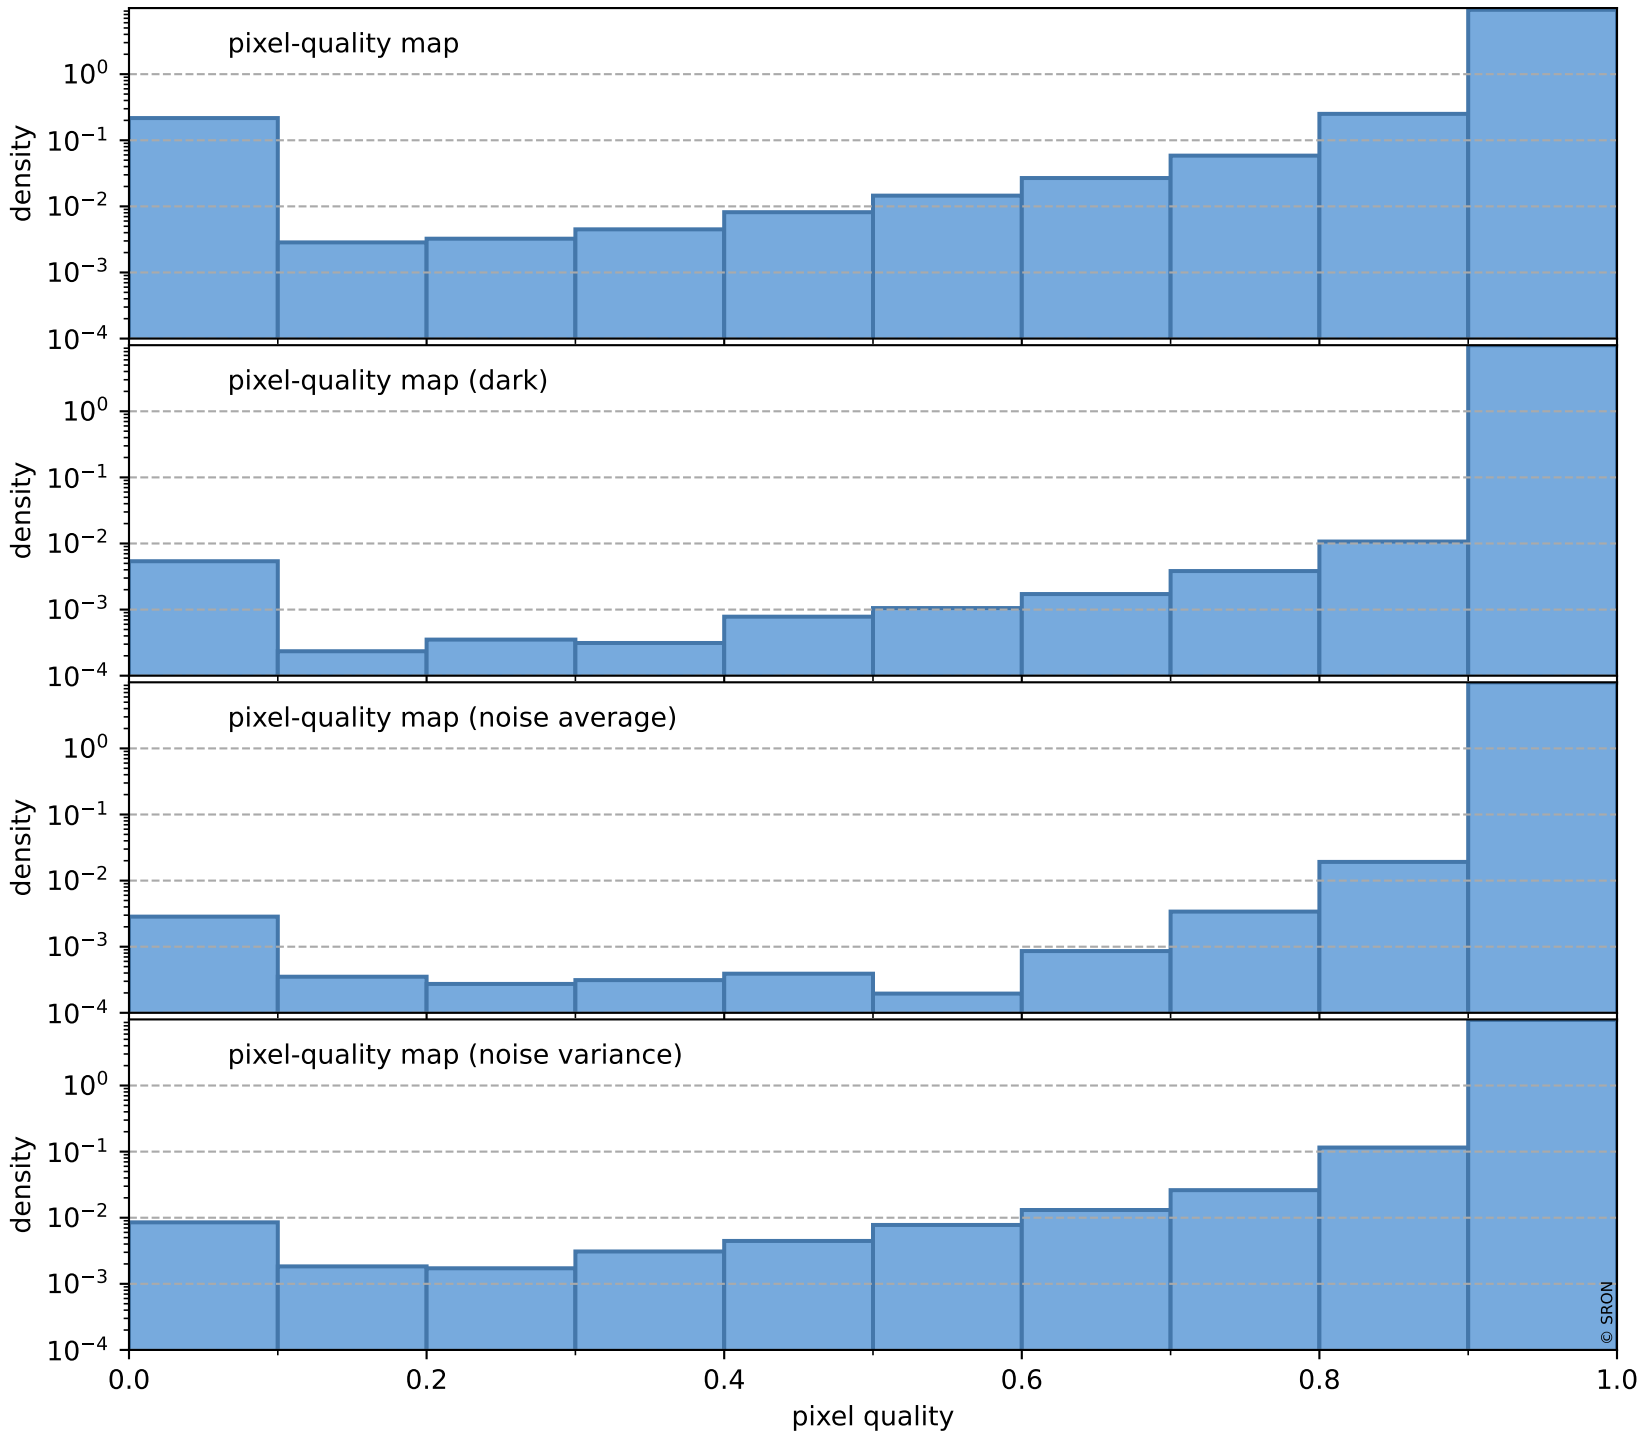

Tropomi SWIR pixel quality (beta nominal)

orbits: 15 in [32527, 32572]
coverage: 2024-01-23 / 2024-01-25
created: 2024-01-26T15:21:31Z

Histograms of pixel-quality