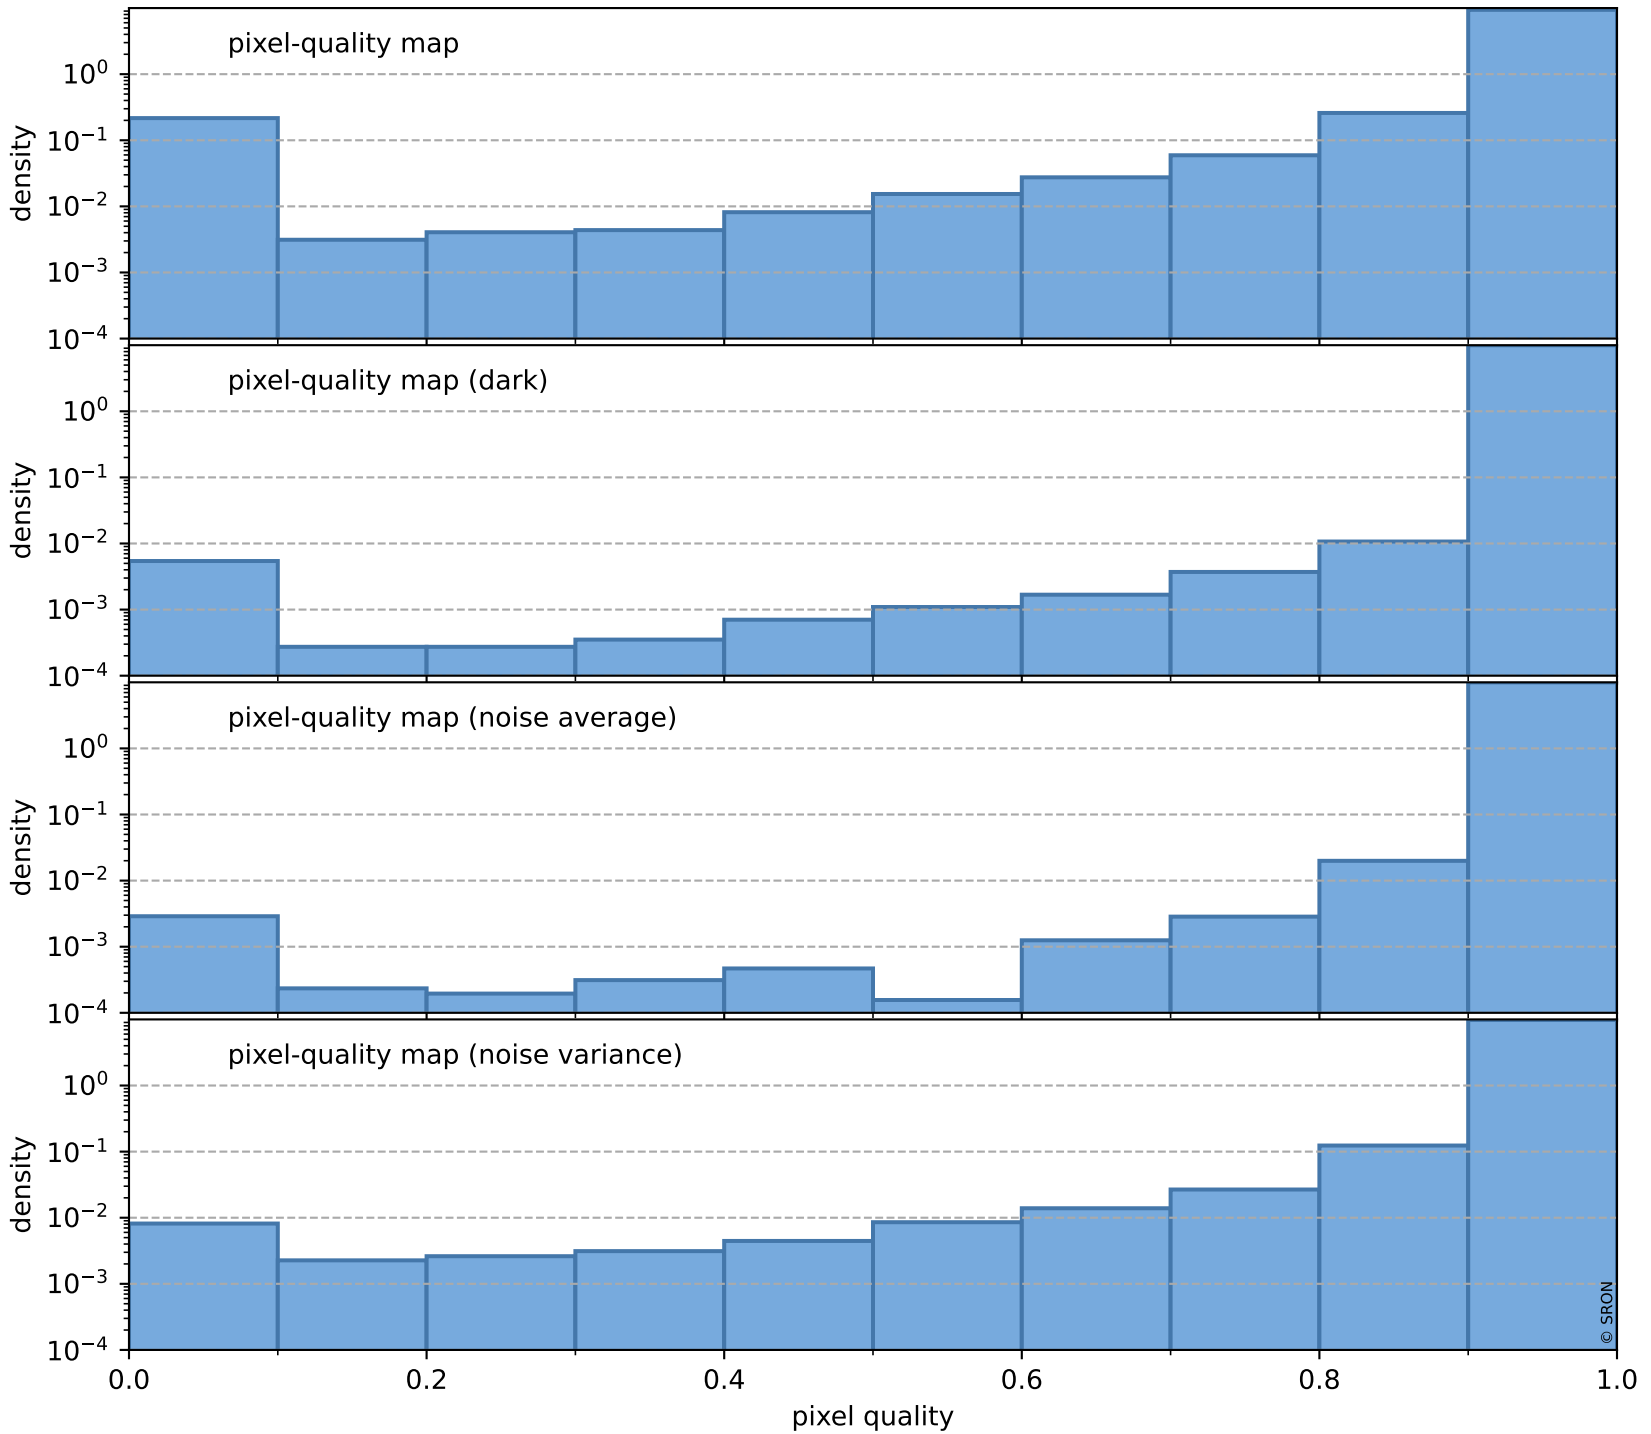

Tropomi SWIR pixel quality (beta nominal)

orbits: 17 in [32572, 32617]
coverage: 2024-01-26 / 2024-01-28
to good: 862
good to bad: 1213
to worst: 137
created: 2024-01-30T05:21:13Z

total quality compared with SWIR pixel-quality CKD

Tropomi SWIR pixel quality (beta nominal)

orbits: 17 in [32572, 32617]
coverage: 2024-01-26 / 2024-01-28
created: 2024-01-30T05:21:13Z

Histograms of pixel-quality

Tropomi SWIR pixel quality (beta nominal)

orbits: 17 in [32572, 32617]
coverage: 2024-01-26 / 2024-01-28
created: 2024-01-30T05:21:14Z

ground-tracks of Sentinel-5P

ICID: 301

Tropomi SWIR pixel quality (beta nominal)

orbits: [1867, 32617]
coverage: 2018-02-20 / 2024-01-28
created: 2024-01-30T05:21:14Z