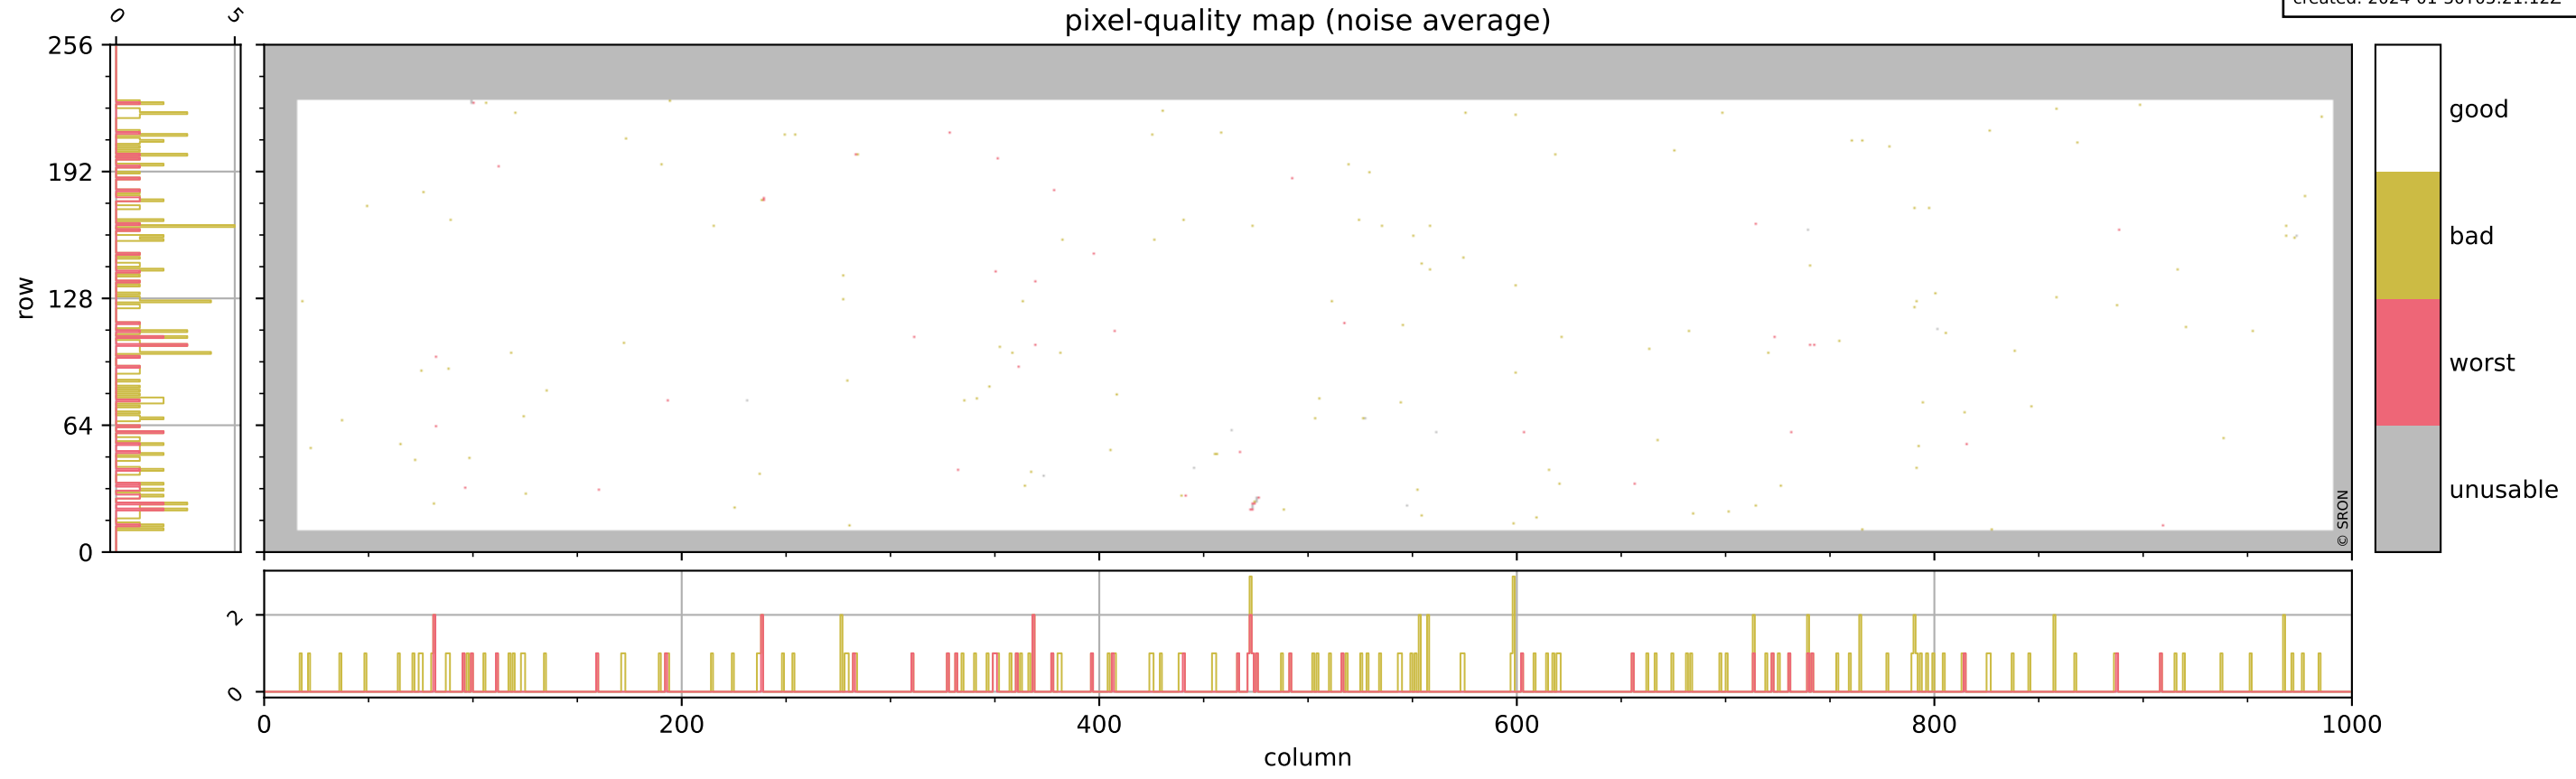

Tropomi SWIR pixel quality (beta nominal)

orbits: 17 in [32572, 32617]
coverage: 2024-01-26 / 2024-01-28
bad (quality < 0.8): 2761
worst (quality < 0.1): 324
created: 2024-01-30T05:21:12Z

pixel-quality map

Tropomi SWIR pixel quality (beta nominal)

orbits: 17 in [32572, 32617]
coverage: 2024-01-26 / 2024-01-28
bad (quality < 0.8): 290
worst (quality < 0.1): 120
created: 2024-01-30T05:21:12Z

pixel-quality map (dark)

Tropomi SWIR pixel quality (beta nominal)

orbits: 17 in [32572, 32617]
coverage: 2024-01-26 / 2024-01-28
bad (quality < 0.8): 161
worst (quality < 0.1): 40
created: 2024-01-30T05:21:12Z

pixel-quality map (noise average)

orbits: 17 in [32572, 32617]
coverage: 2024-01-26 / 2024-01-28
created: 2024-01-30T05:21:14Z

ground-tracks of Sentinel-5P

ICID: 301

Tropomi SWIR pixel quality (beta nominal)

orbits: [1867, 32617]
coverage: 2018-02-20 / 2024-01-28
created: 2024-01-30T05:21:14Z