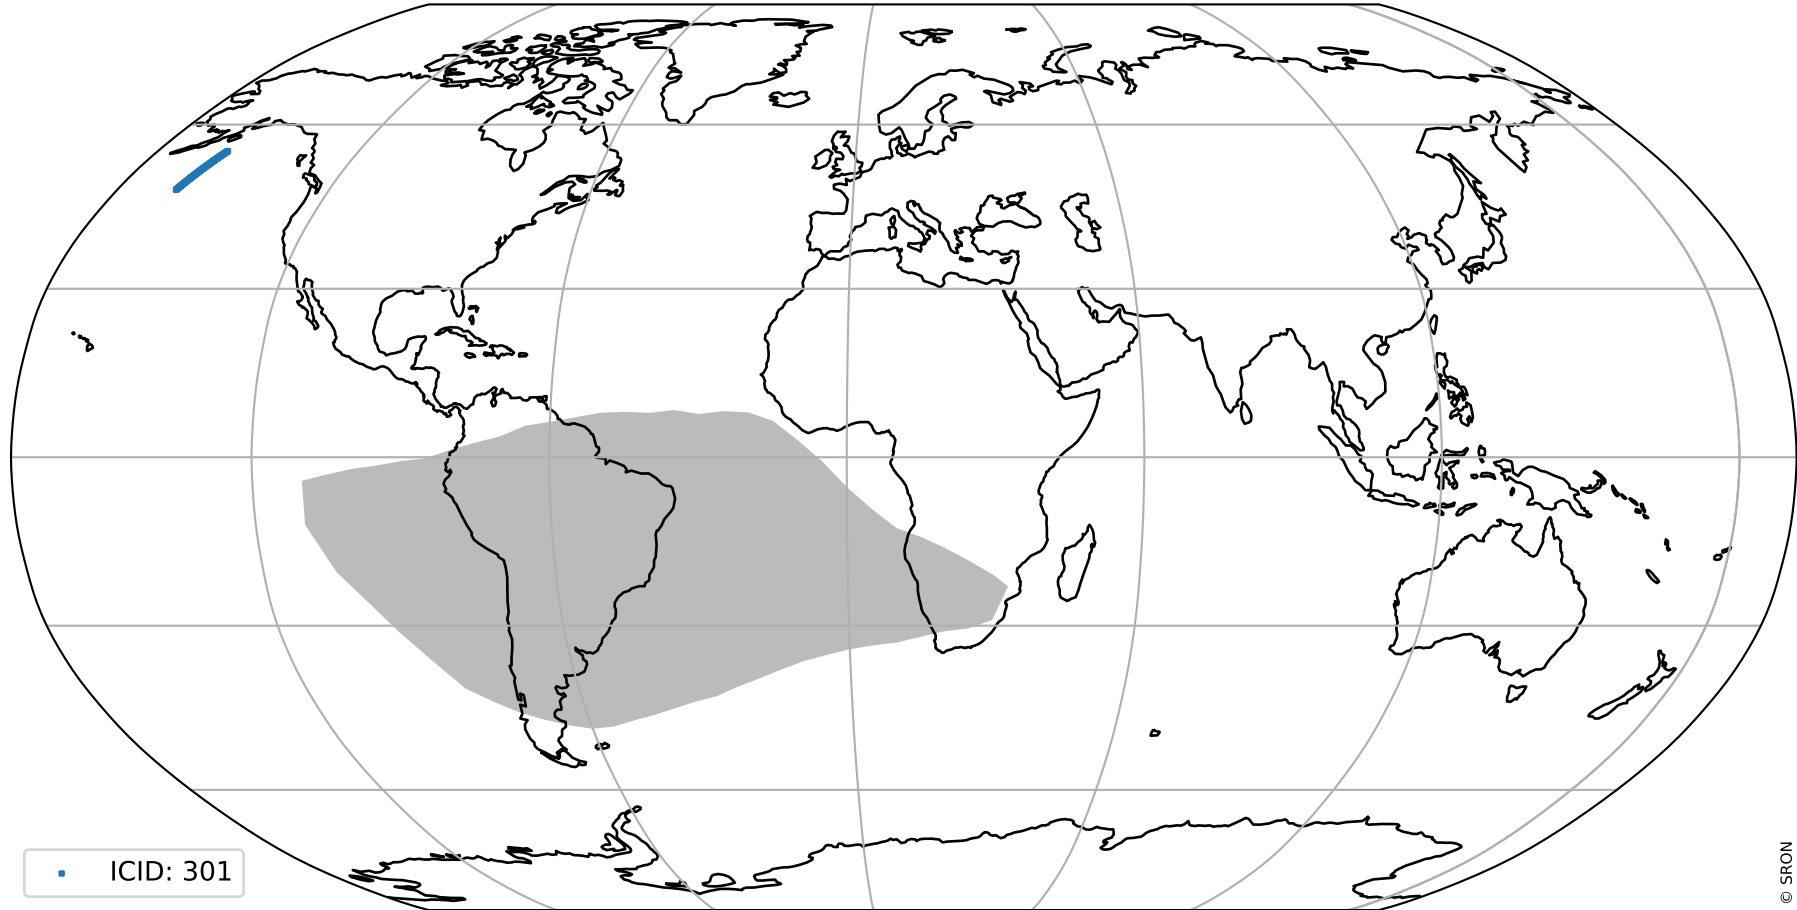

Tropomi SWIR pixel quality (beta nominal)

orbits: 17 in [32572, 32617]
coverage: 2024-01-26 / 2024-01-28
created: 2024-01-30T05:21:13Z

Histograms of pixel-quality

Tropomi SWIR pixel quality (beta nominal)

orbits: 17 in [32572, 32617]
coverage: 2024-01-26 / 2024-01-28
created: 2024-01-30T05:21:14Z

ground-tracks of Sentinel-5P

ICID: 301

Tropomi SWIR pixel quality (beta nominal)

orbits: [1867, 32617]
coverage: 2018-02-20 / 2024-01-28
created: 2024-01-30T05:21:14Z