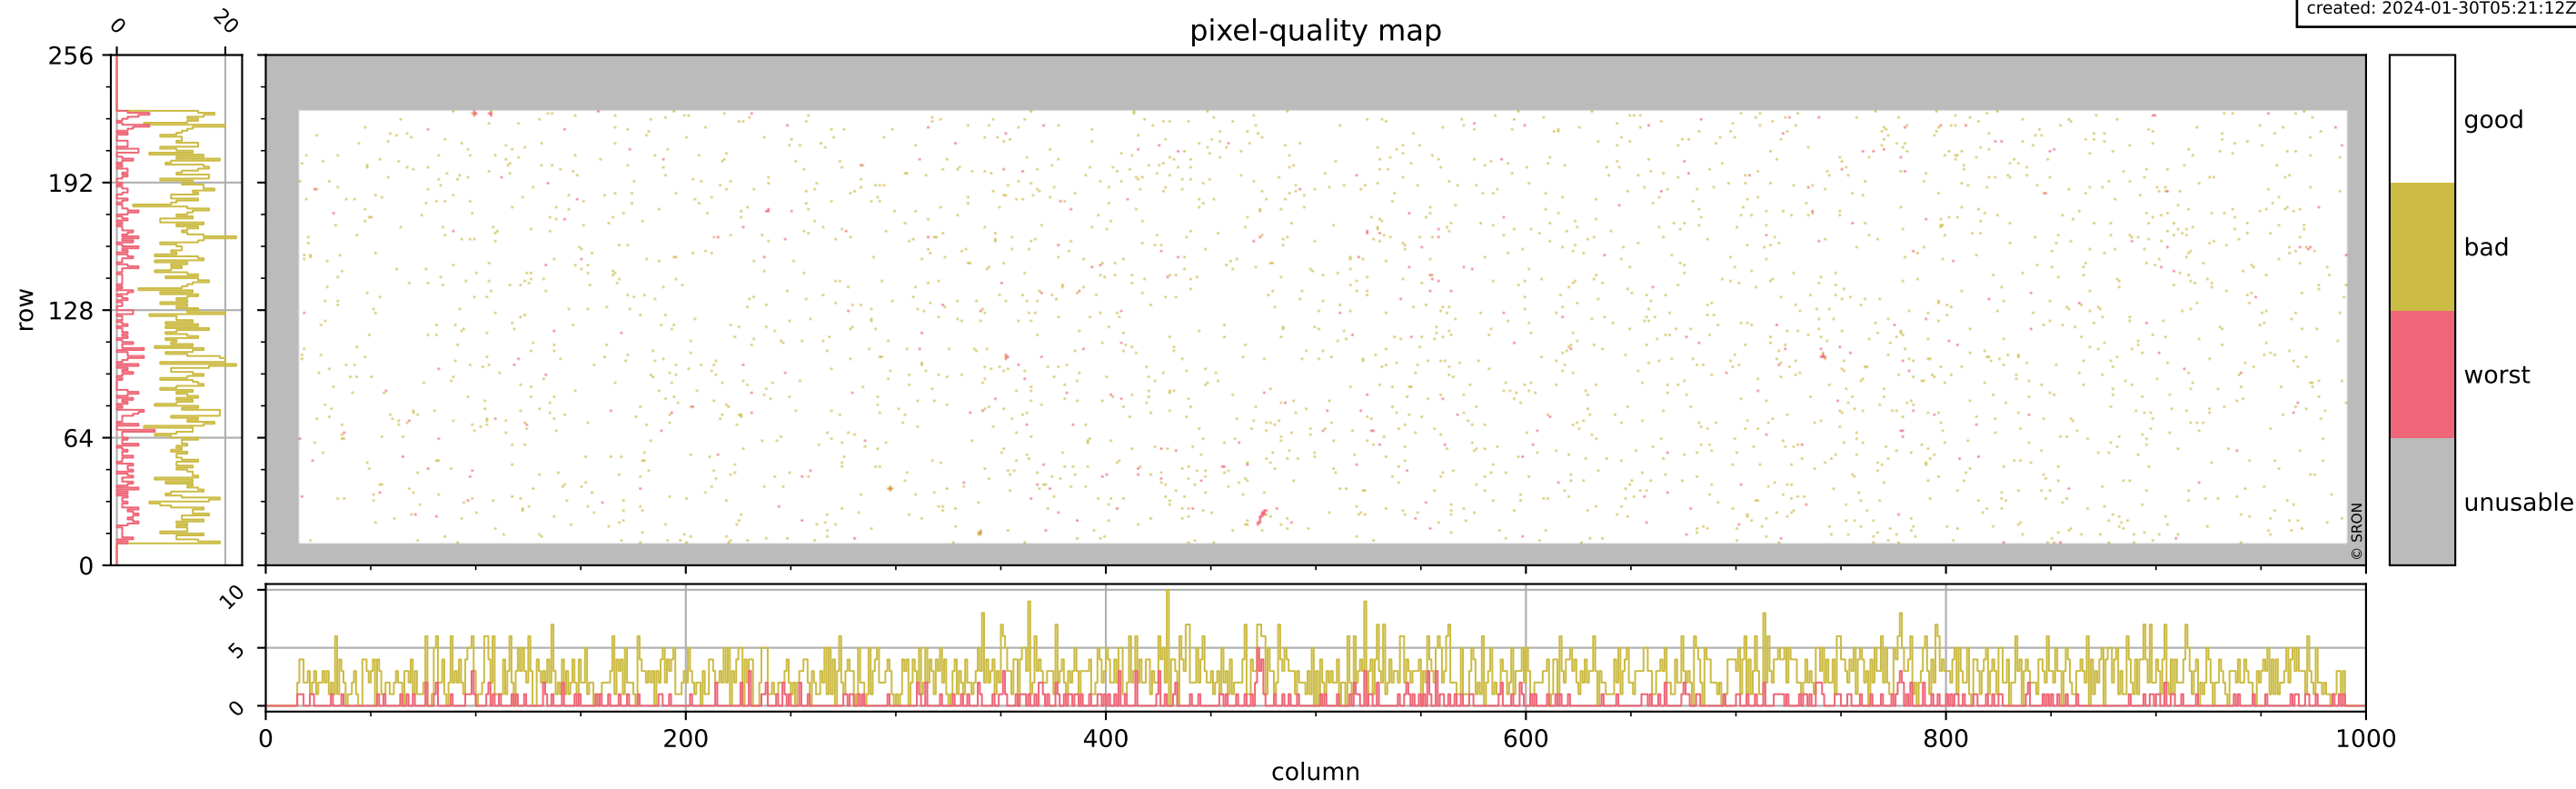

Tropomi SWIR pixel quality (beta nominal)

orbits: 17 in [32572, 32617]
coverage: 2024-01-26 / 2024-01-28
bad (quality < 0.8): 2761
worst (quality < 0.1): 324
created: 2024-01-30T05:21:12Z

pixel-quality map

Tropomi SWIR pixel quality (beta nominal)

orbits: 17 in [32572, 32617]
coverage: 2024-01-26 / 2024-01-28
bad (quality < 0.8): 290
worst (quality < 0.1): 120
created: 2024-01-30T05:21:12Z

pixel-quality map (dark)

Tropomi SWIR pixel quality (beta nominal)

orbits: 17 in [32572, 32617]
coverage: 2024-01-26 / 2024-01-28
bad (quality < 0.8): 161
worst (quality < 0.1): 40
created: 2024-01-30T05:21:12Z

pixel-quality map (noise average)

orbits: 17 in [32572, 32617]
coverage: 2024-01-26 / 2024-01-28
created: 2024-01-30T05:21:14Z

ground-tracks of Sentinel-5P

ICID: 301

Tropomi SWIR pixel quality (beta nominal)

orbits: [1867, 32617]
coverage: 2018-02-20 / 2024-01-28
created: 2024-01-30T05:21:14Z