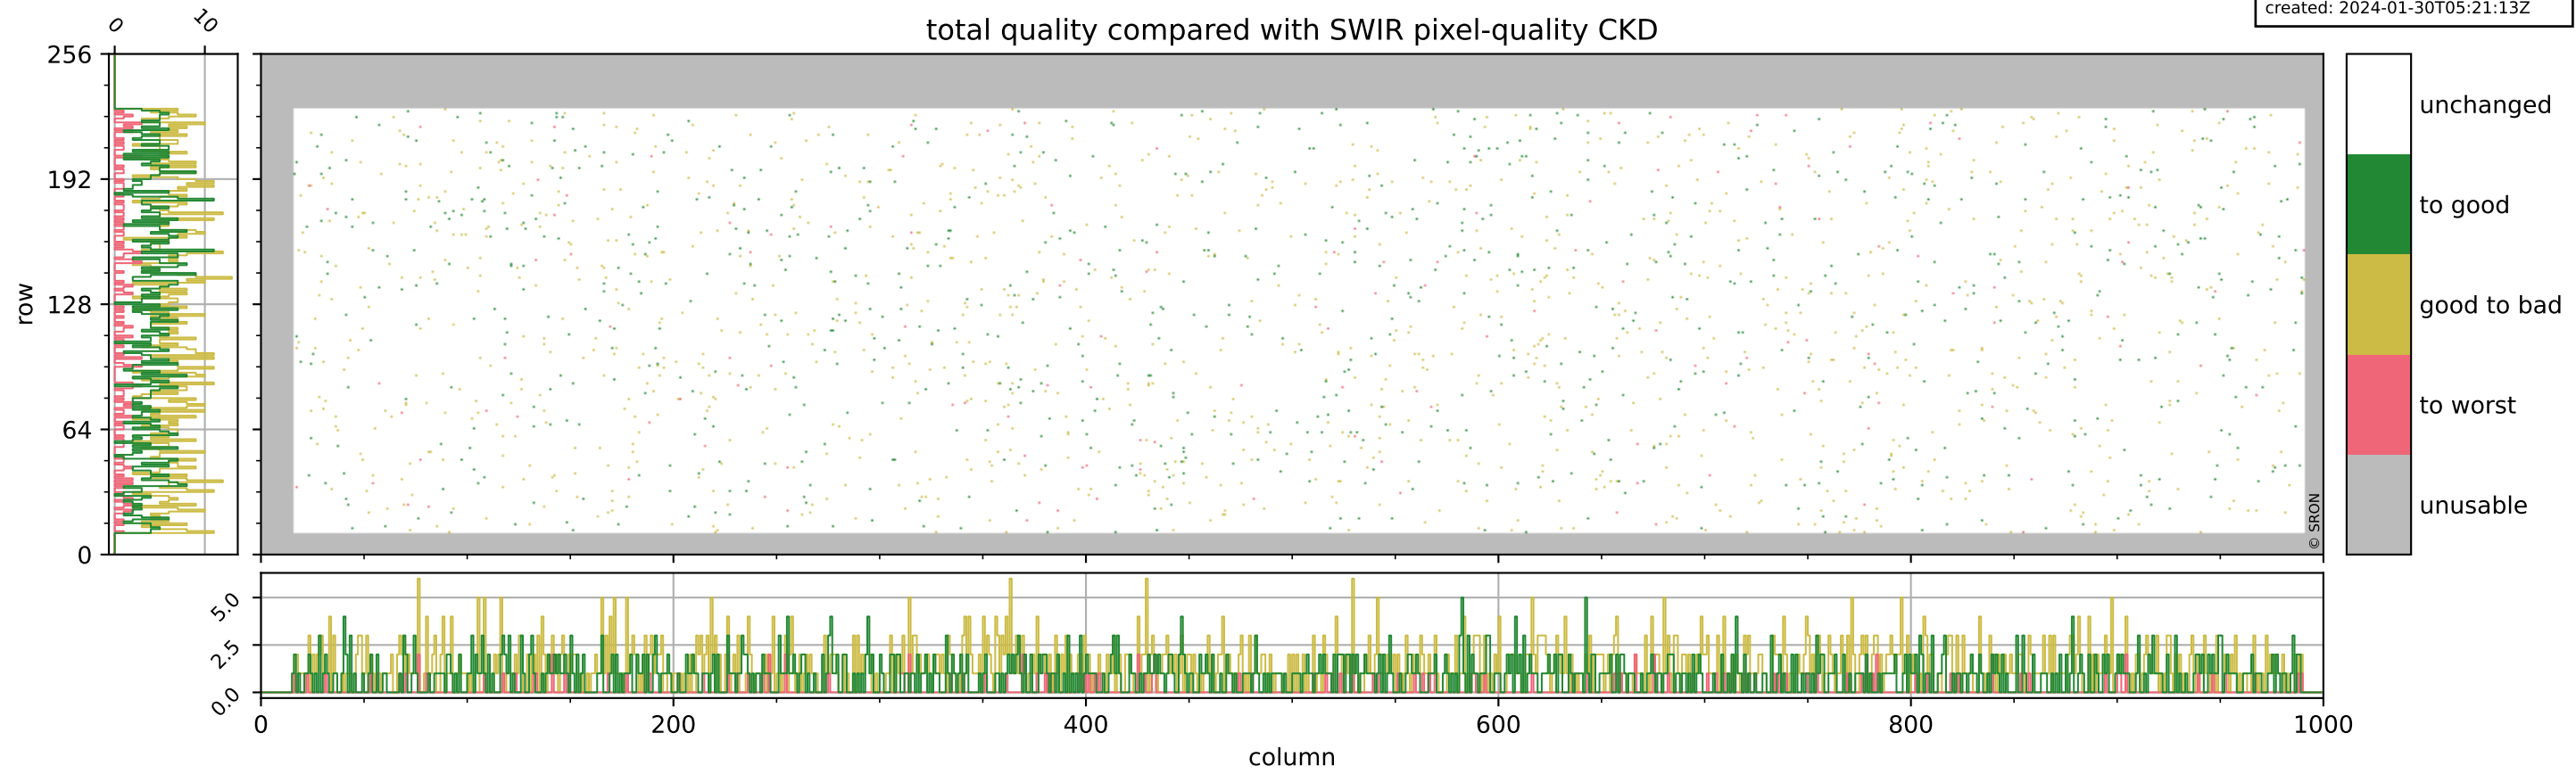

Tropomi SWIR pixel quality (beta nominal)

orbits: 17 in [32572, 32617]
coverage: 2024-01-26 / 2024-01-28
bad (quality < 0.8): 1459
worst (quality < 0.1): 156
created: 2024-01-30T05:21:13Z

pixel-quality map (noise variance)

Tropomi SWIR pixel quality (beta nominal)

orbits: 17 in [32572, 32617]
coverage: 2024-01-26 / 2024-01-28
to good: 862
good to bad: 1213
to worst: 137
created: 2024-01-30T05:21:13Z

total quality compared with SWIR pixel-quality CKD

Tropomi SWIR pixel quality (beta nominal)

orbits: 17 in [32572, 32617]
coverage: 2024-01-26 / 2024-01-28
created: 2024-01-30T05:21:13Z

Histograms of pixel-quality

Tropomi SWIR pixel quality (beta nominal)

orbits: 17 in [32572, 32617]
coverage: 2024-01-26 / 2024-01-28
created: 2024-01-30T05:21:14Z

ground-tracks of Sentinel-5P

ICID: 301

Tropomi SWIR pixel quality (beta nominal)

orbits: [1867, 32617]
coverage: 2018-02-20 / 2024-01-28
created: 2024-01-30T05:21:14Z