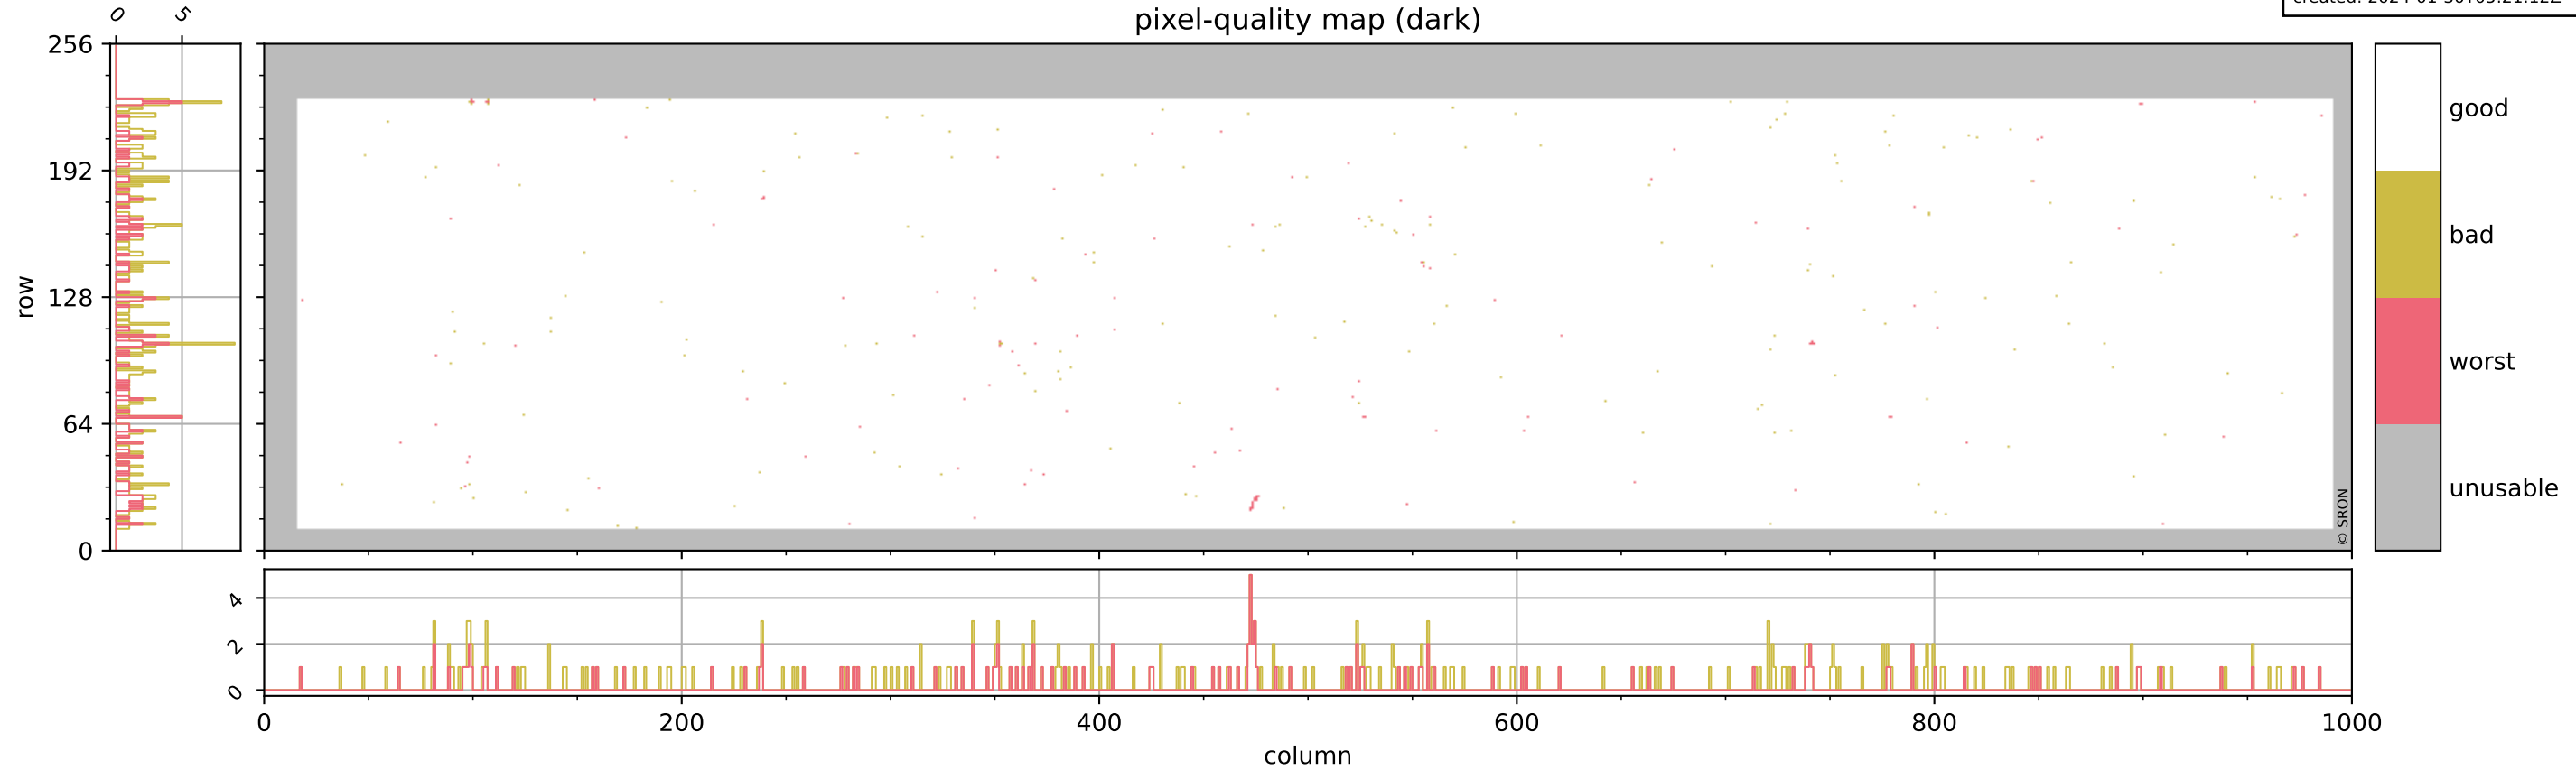

Tropomi SWIR pixel quality (beta nominal)

orbits: 17 in [32572, 32617]
coverage: 2024-01-26 / 2024-01-28
bad (quality < 0.8): 2761
worst (quality < 0.1): 324
created: 2024-01-30T05:21:12Z

pixel-quality map

Tropomi SWIR pixel quality (beta nominal)

orbits: 17 in [32572, 32617]
coverage: 2024-01-26 / 2024-01-28
bad (quality < 0.8): 290
worst (quality < 0.1): 120
created: 2024-01-30T05:21:12Z

pixel-quality map (dark)

Tropomi SWIR pixel quality (beta nominal)

orbits: 17 in [32572, 32617]
coverage: 2024-01-26 / 2024-01-28
bad (quality < 0.8): 161
worst (quality < 0.1): 40
created: 2024-01-30T05:21:12Z

pixel-quality map (noise average)

orbits: 17 in [32572, 32617]
coverage: 2024-01-26 / 2024-01-28
created: 2024-01-30T05:21:14Z

ground-tracks of Sentinel-5P

ICID: 301

Tropomi SWIR pixel quality (beta nominal)

orbits: [1867, 32617]
coverage: 2018-02-20 / 2024-01-28
created: 2024-01-30T05:21:14Z