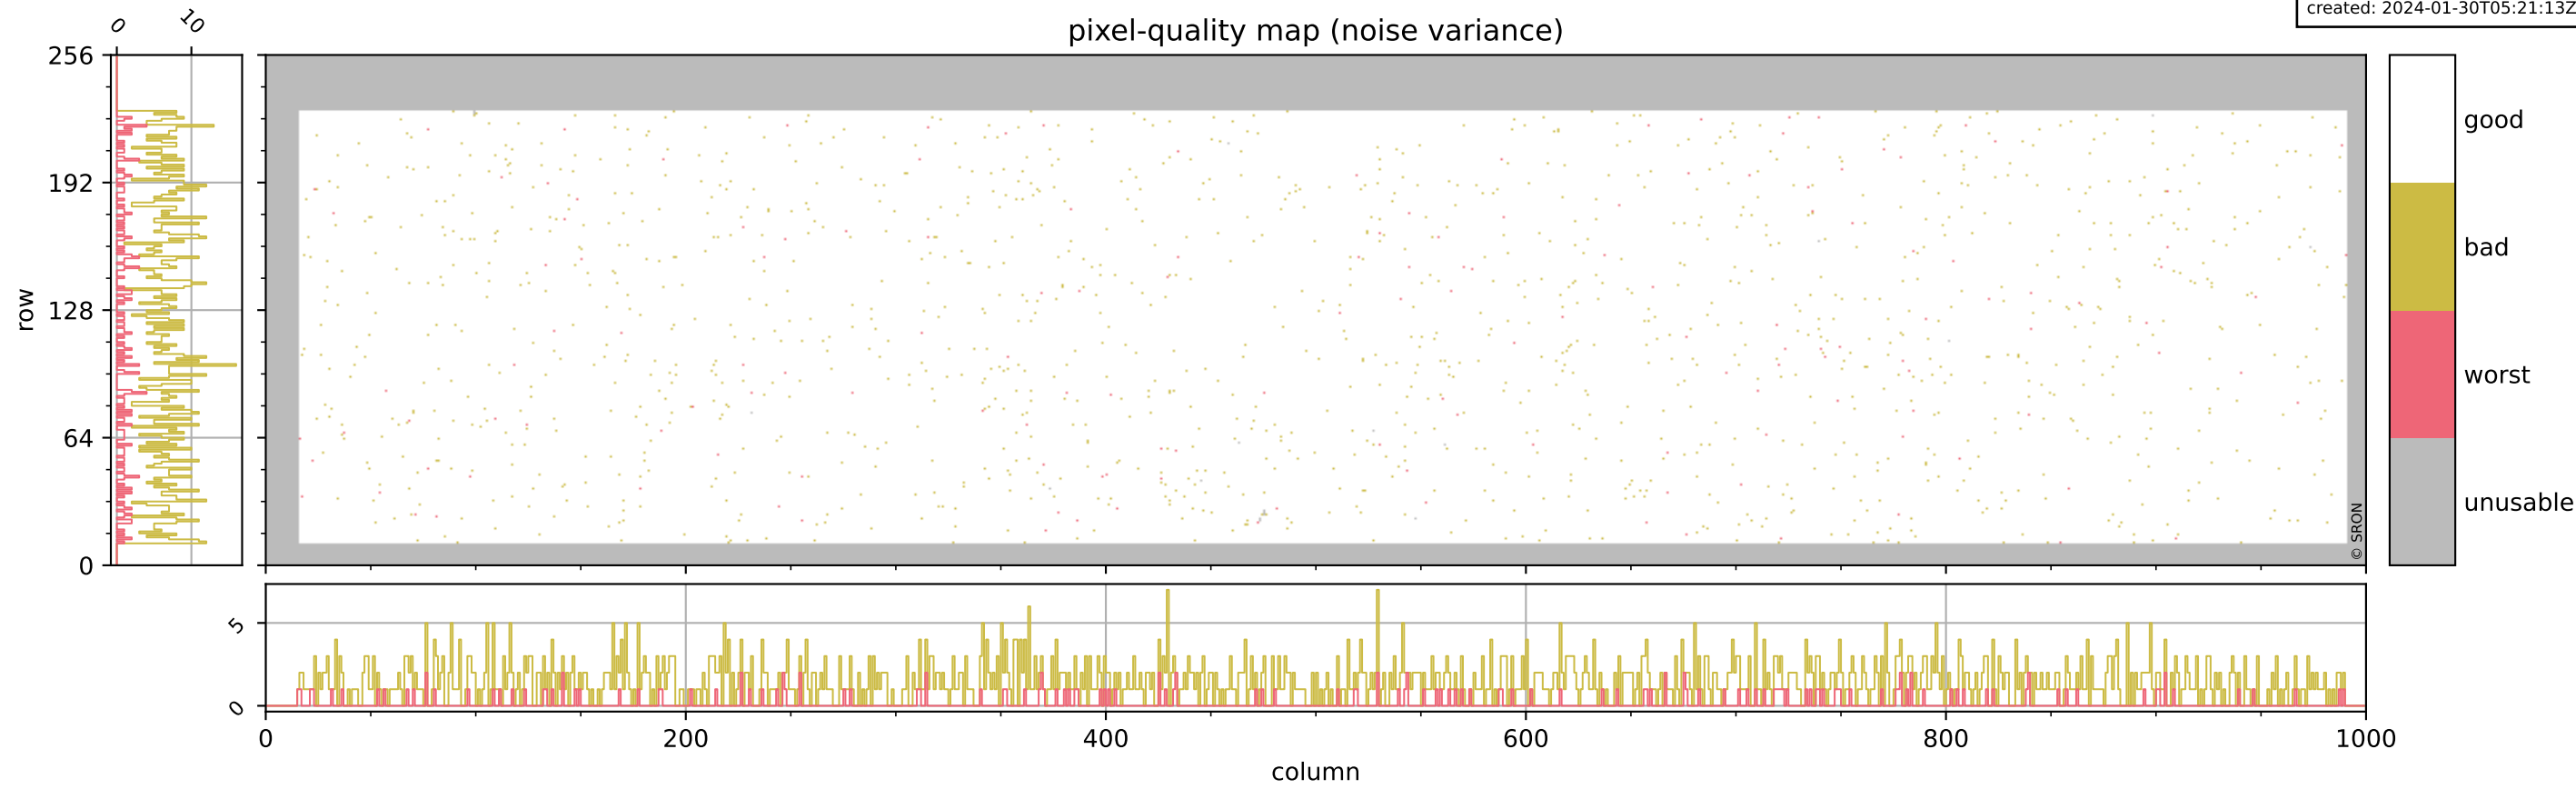

Tropomi SWIR pixel quality (beta nominal)

orbits: 17 in [32572, 32617]
coverage: 2024-01-26 / 2024-01-28
bad (quality < 0.8): 290
worst (quality < 0.1): 120
created: 2024-01-30T05:21:12Z

pixel-quality map (dark)

Tropomi SWIR pixel quality (beta nominal)

orbits: 17 in [32572, 32617]
coverage: 2024-01-26 / 2024-01-28
bad (quality < 0.8): 161
worst (quality < 0.1): 40
created: 2024-01-30T05:21:12Z

pixel-quality map (noise average)

Tropomi SWIR pixel quality (beta nominal)

orbits: 17 in [32572, 32617]
coverage: 2024-01-26 / 2024-01-28
bad (quality < 0.8): 1459
worst (quality < 0.1): 156
created: 2024-01-30T05:21:13Z

pixel-quality map (noise variance)

orbits: 17 in [32572, 32617]
coverage: 2024-01-26 / 2024-01-28
created: 2024-01-30T05:21:14Z

ground-tracks of Sentinel-5P

ICID: 301

Tropomi SWIR pixel quality (beta nominal)

orbits: [1867, 32617]
coverage: 2018-02-20 / 2024-01-28
created: 2024-01-30T05:21:14Z