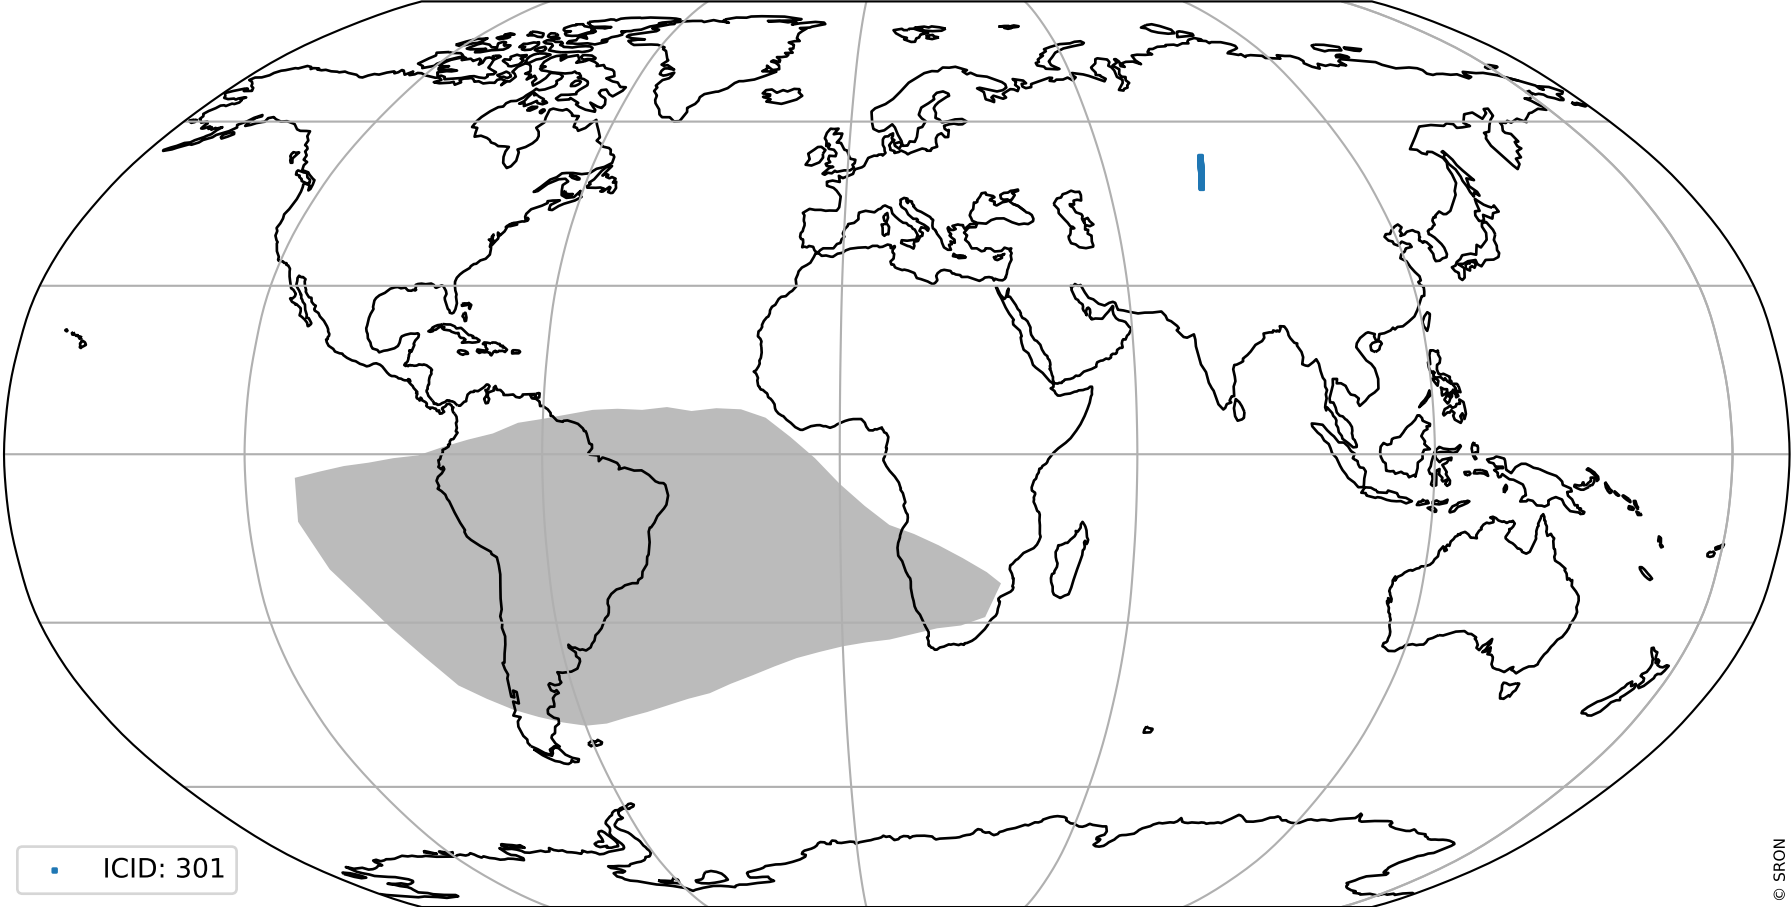

Tropomi SWIR pixel quality (beta nominal)

orbits: 15 in [32662, 32707]
coverage: 2024-02-01 / 2024-02-03
created: 2024-02-05T05:21:14Z

ground-tracks of Sentinel-5P