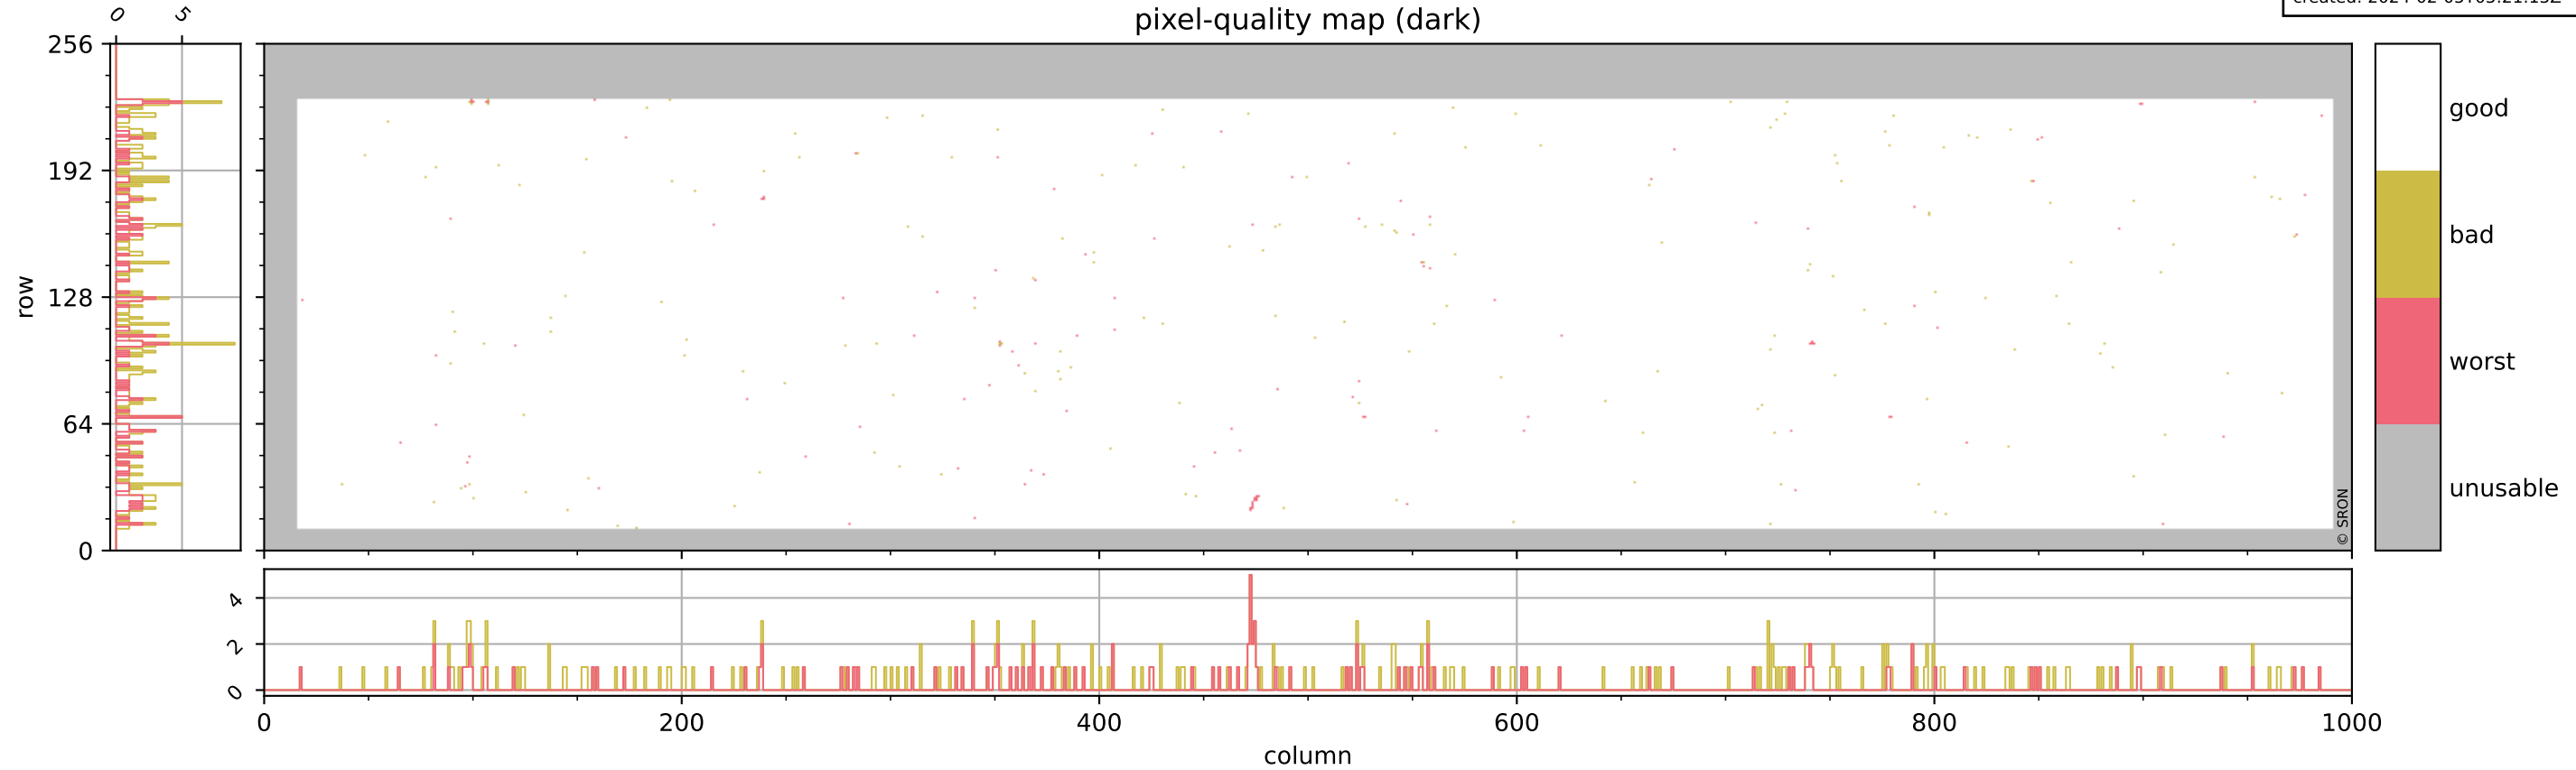

# Tropomi SWIR pixel quality (beta nominal)

orbits: 15 in [32662, 32707]  
coverage: 2024-02-01 / 2024-02-03  
bad (quality < 0.8): 2809  
worst (quality < 0.1): 347  
created: 2024-02-05T05:21:12Z

## pixel-quality map

# Tropomi SWIR pixel quality (beta nominal)

orbits: 15 in [32662, 32707]  
coverage: 2024-02-01 / 2024-02-03  
bad (quality < 0.8): 291  
worst (quality < 0.1): 119  
created: 2024-02-05T05:21:13Z

## pixel-quality map (dark)