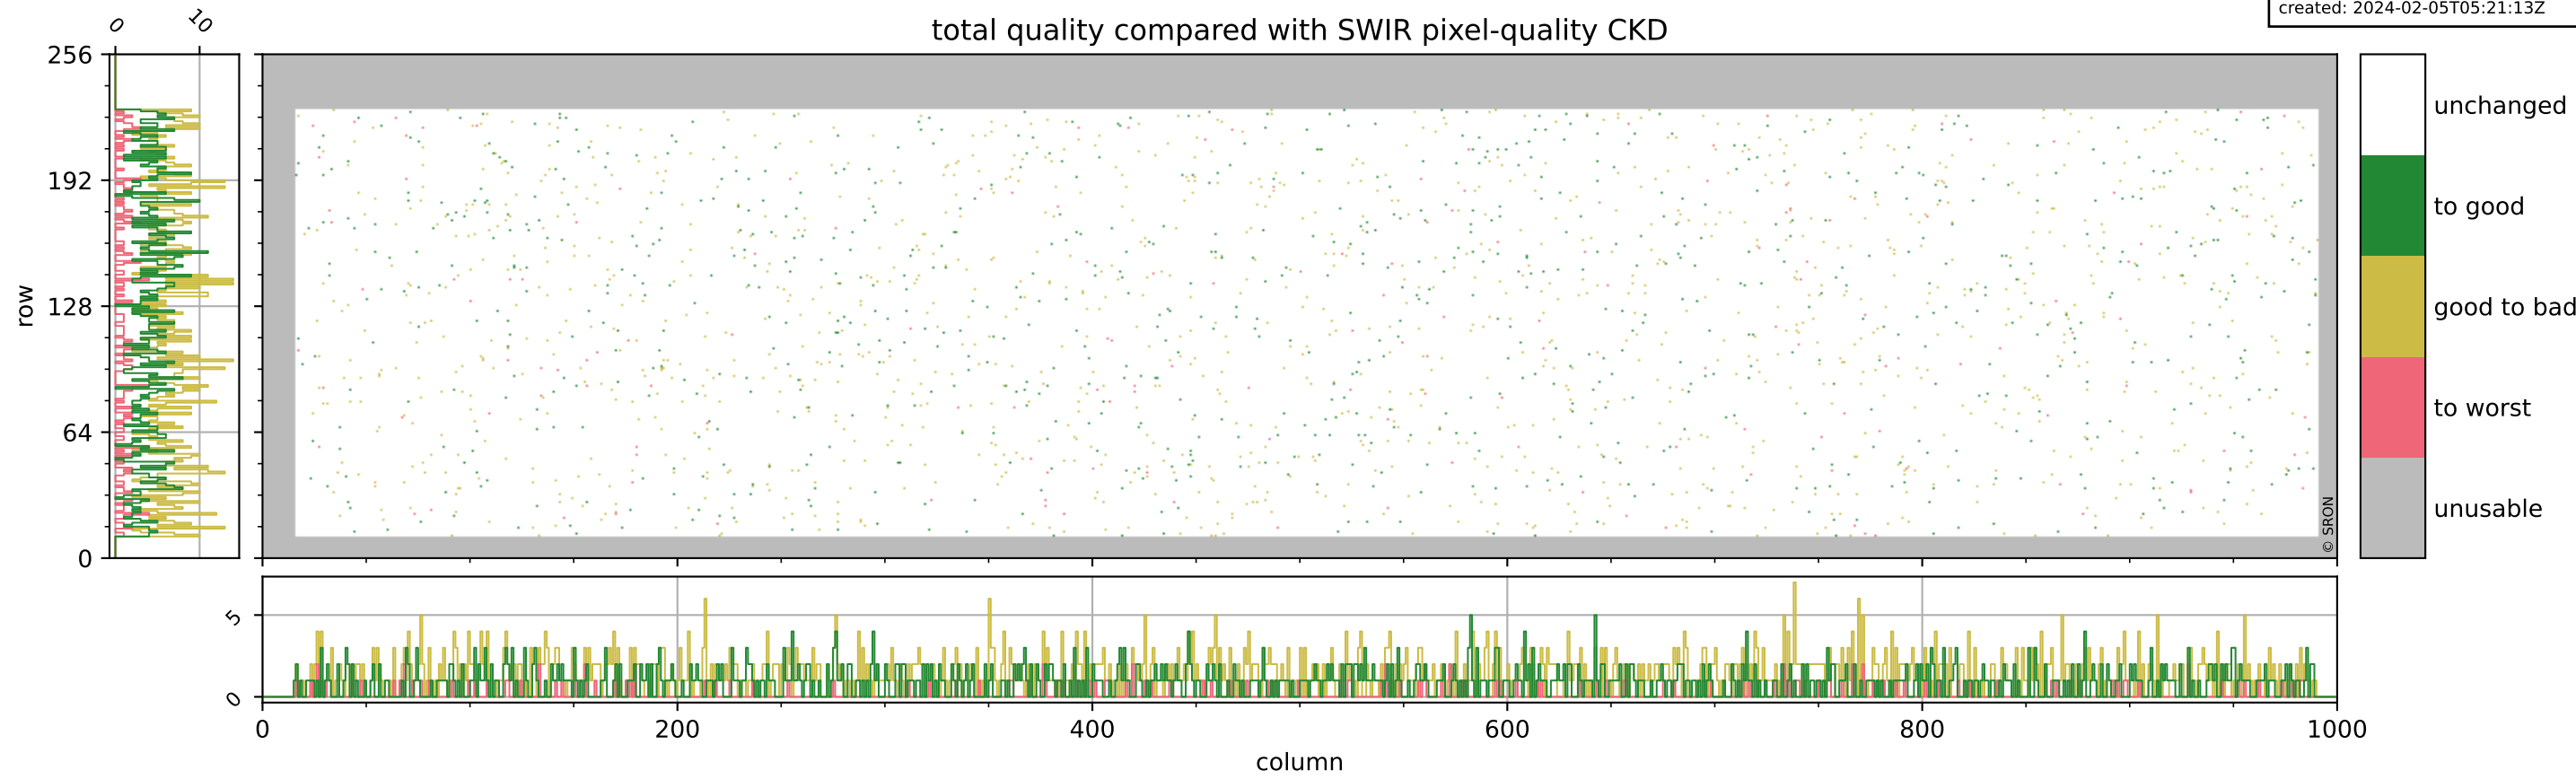

Tropomi SWIR pixel quality (beta nominal)

orbits: 15 in [32662, 32707]
coverage: 2024-02-01 / 2024-02-03
to good: 857
good to bad: 1233
to worst: 161
created: 2024-02-05T05:21:13Z

total quality compared with SWIR pixel-quality CKD