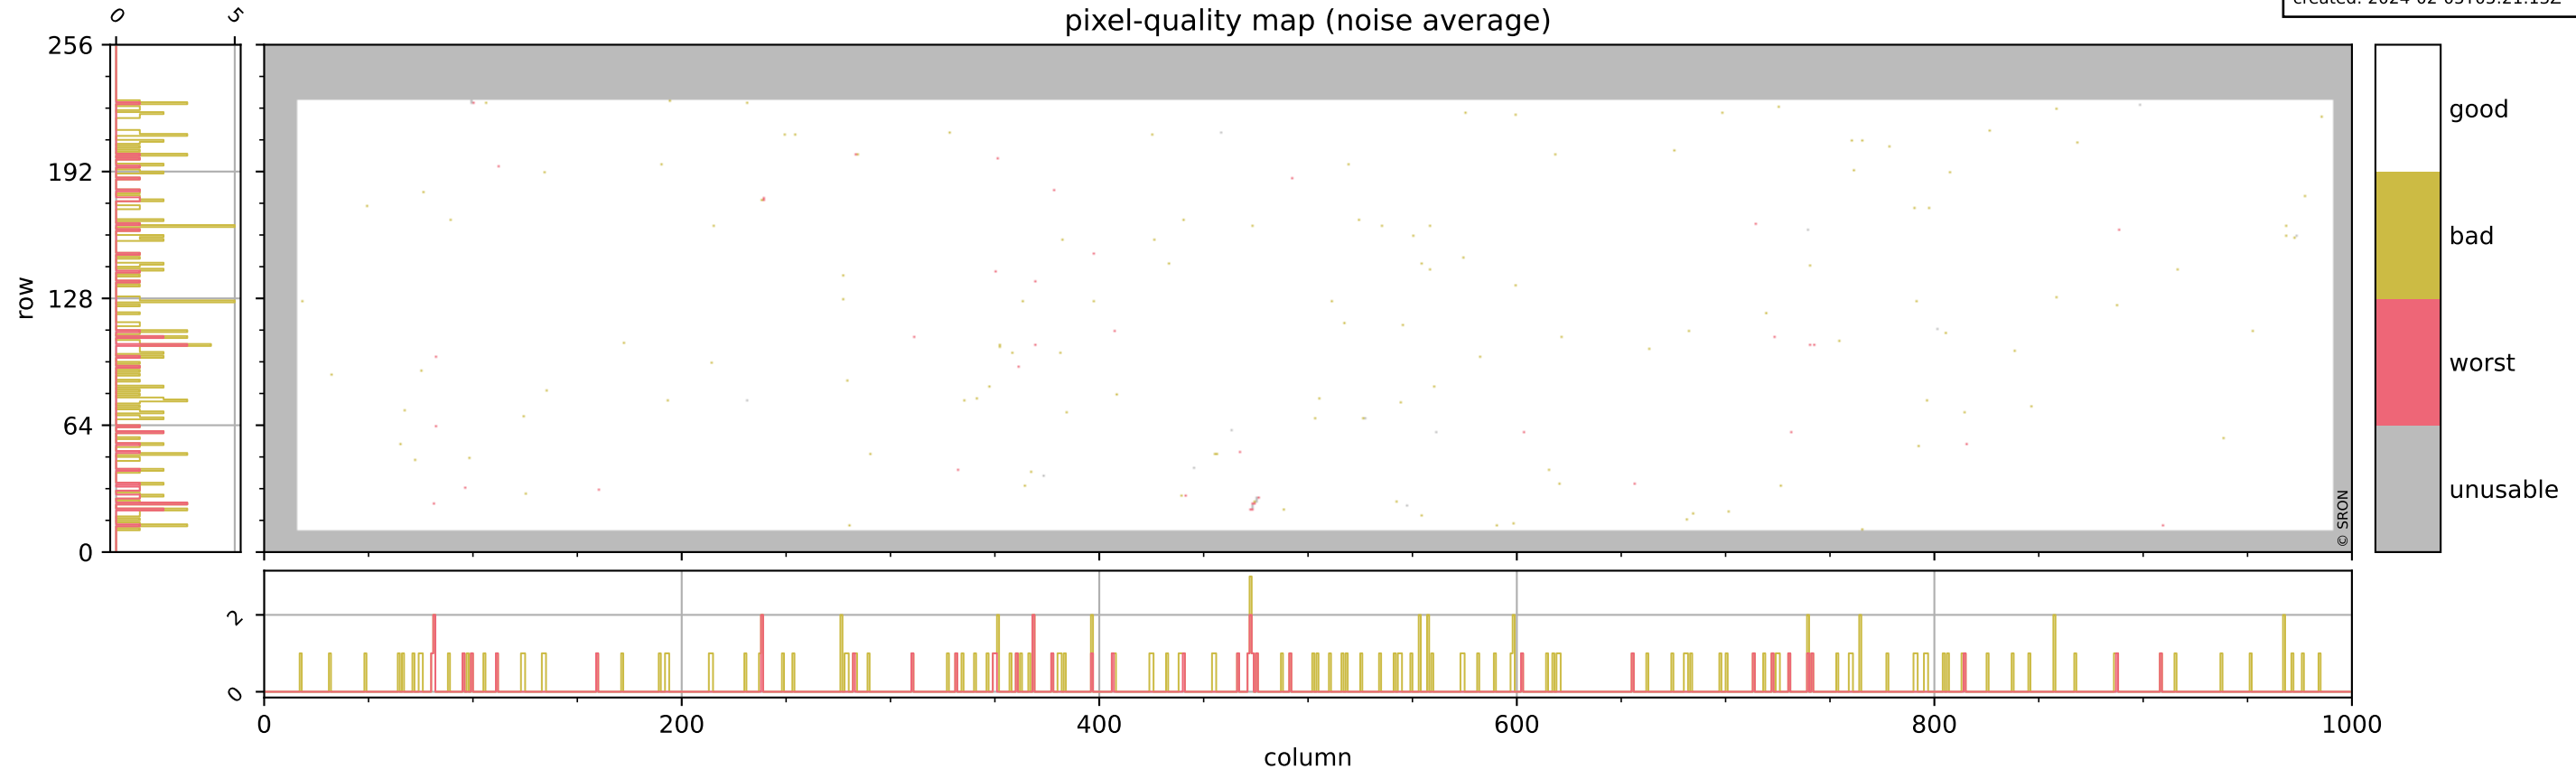

Tropomi SWIR pixel quality (beta nominal)

orbits: 15 in [32662, 32707]
coverage: 2024-02-01 / 2024-02-03
bad (quality < 0.8): 158
worst (quality < 0.1): 38
created: 2024-02-05T05:21:13Z

pixel-quality map (noise average)