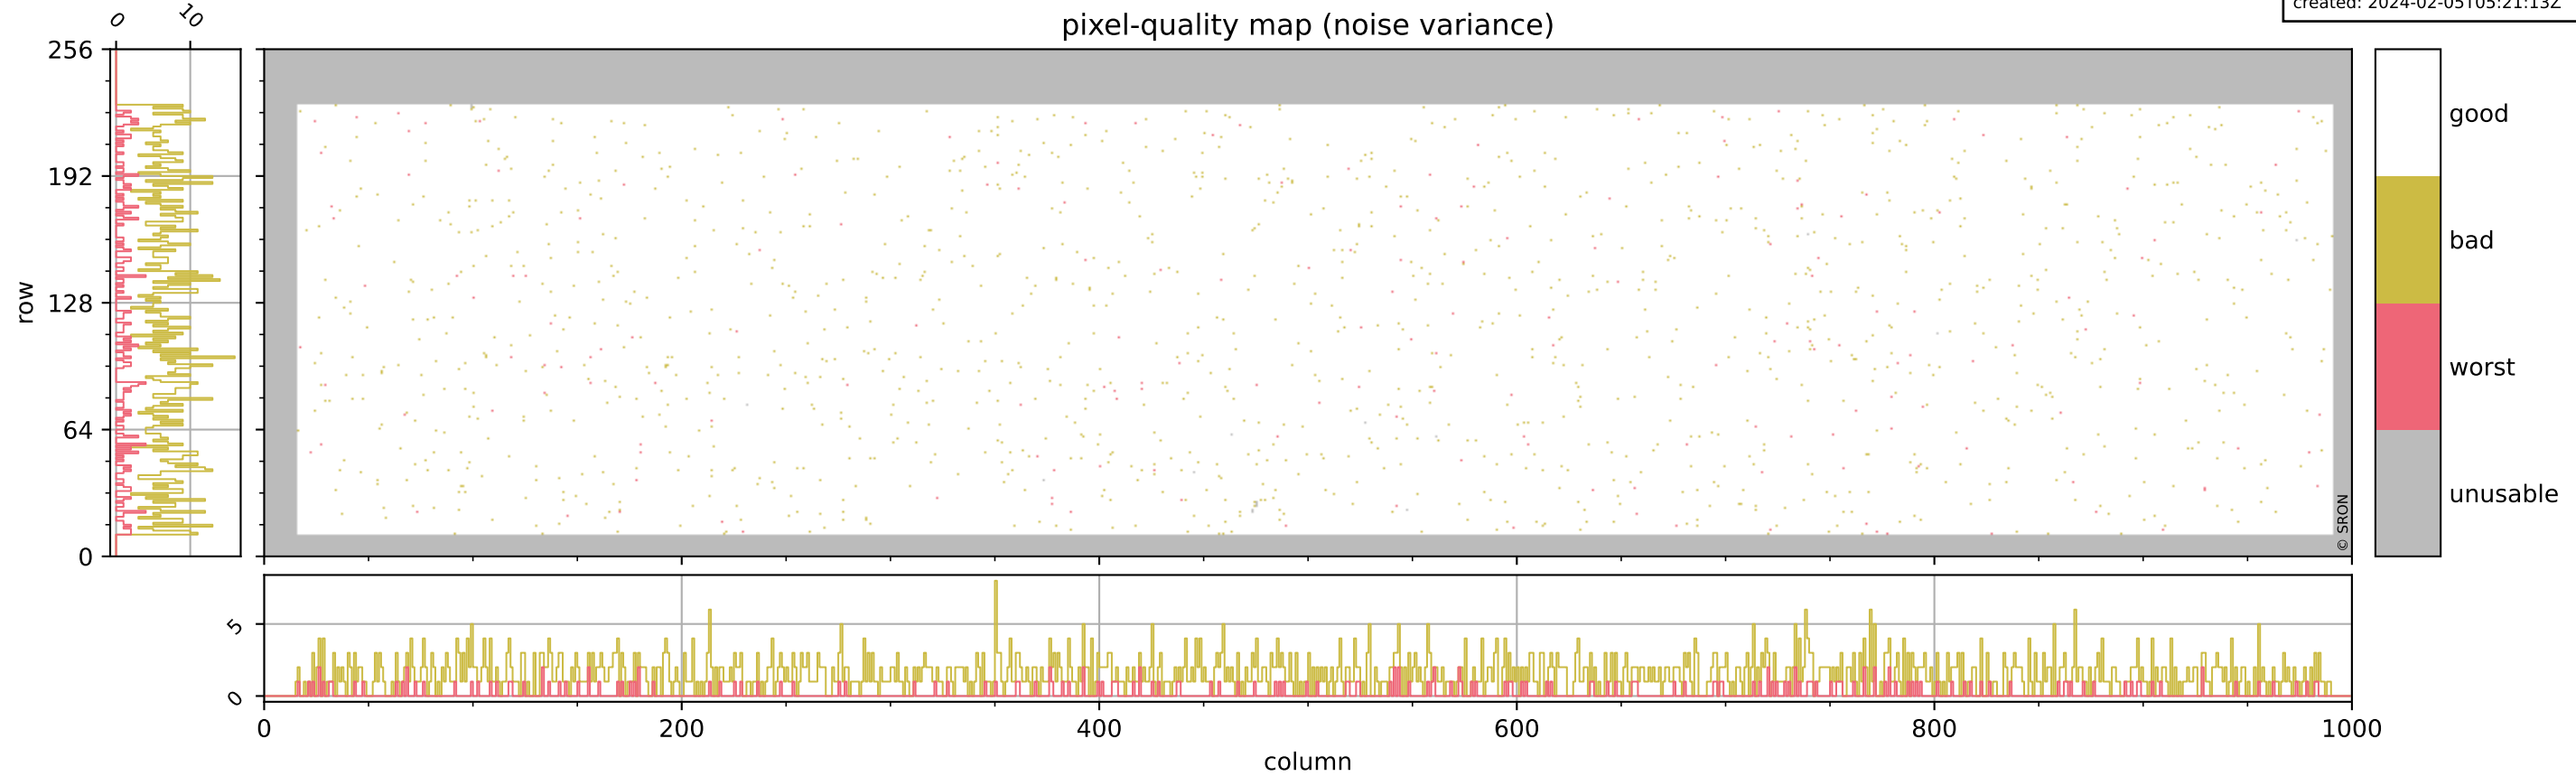

Tropomi SWIR pixel quality (beta nominal)

orbits: 15 in [32662, 32707]
coverage: 2024-02-01 / 2024-02-03
bad (quality < 0.8): 1499
worst (quality < 0.1): 185
created: 2024-02-05T05:21:13Z

pixel-quality map (noise variance)