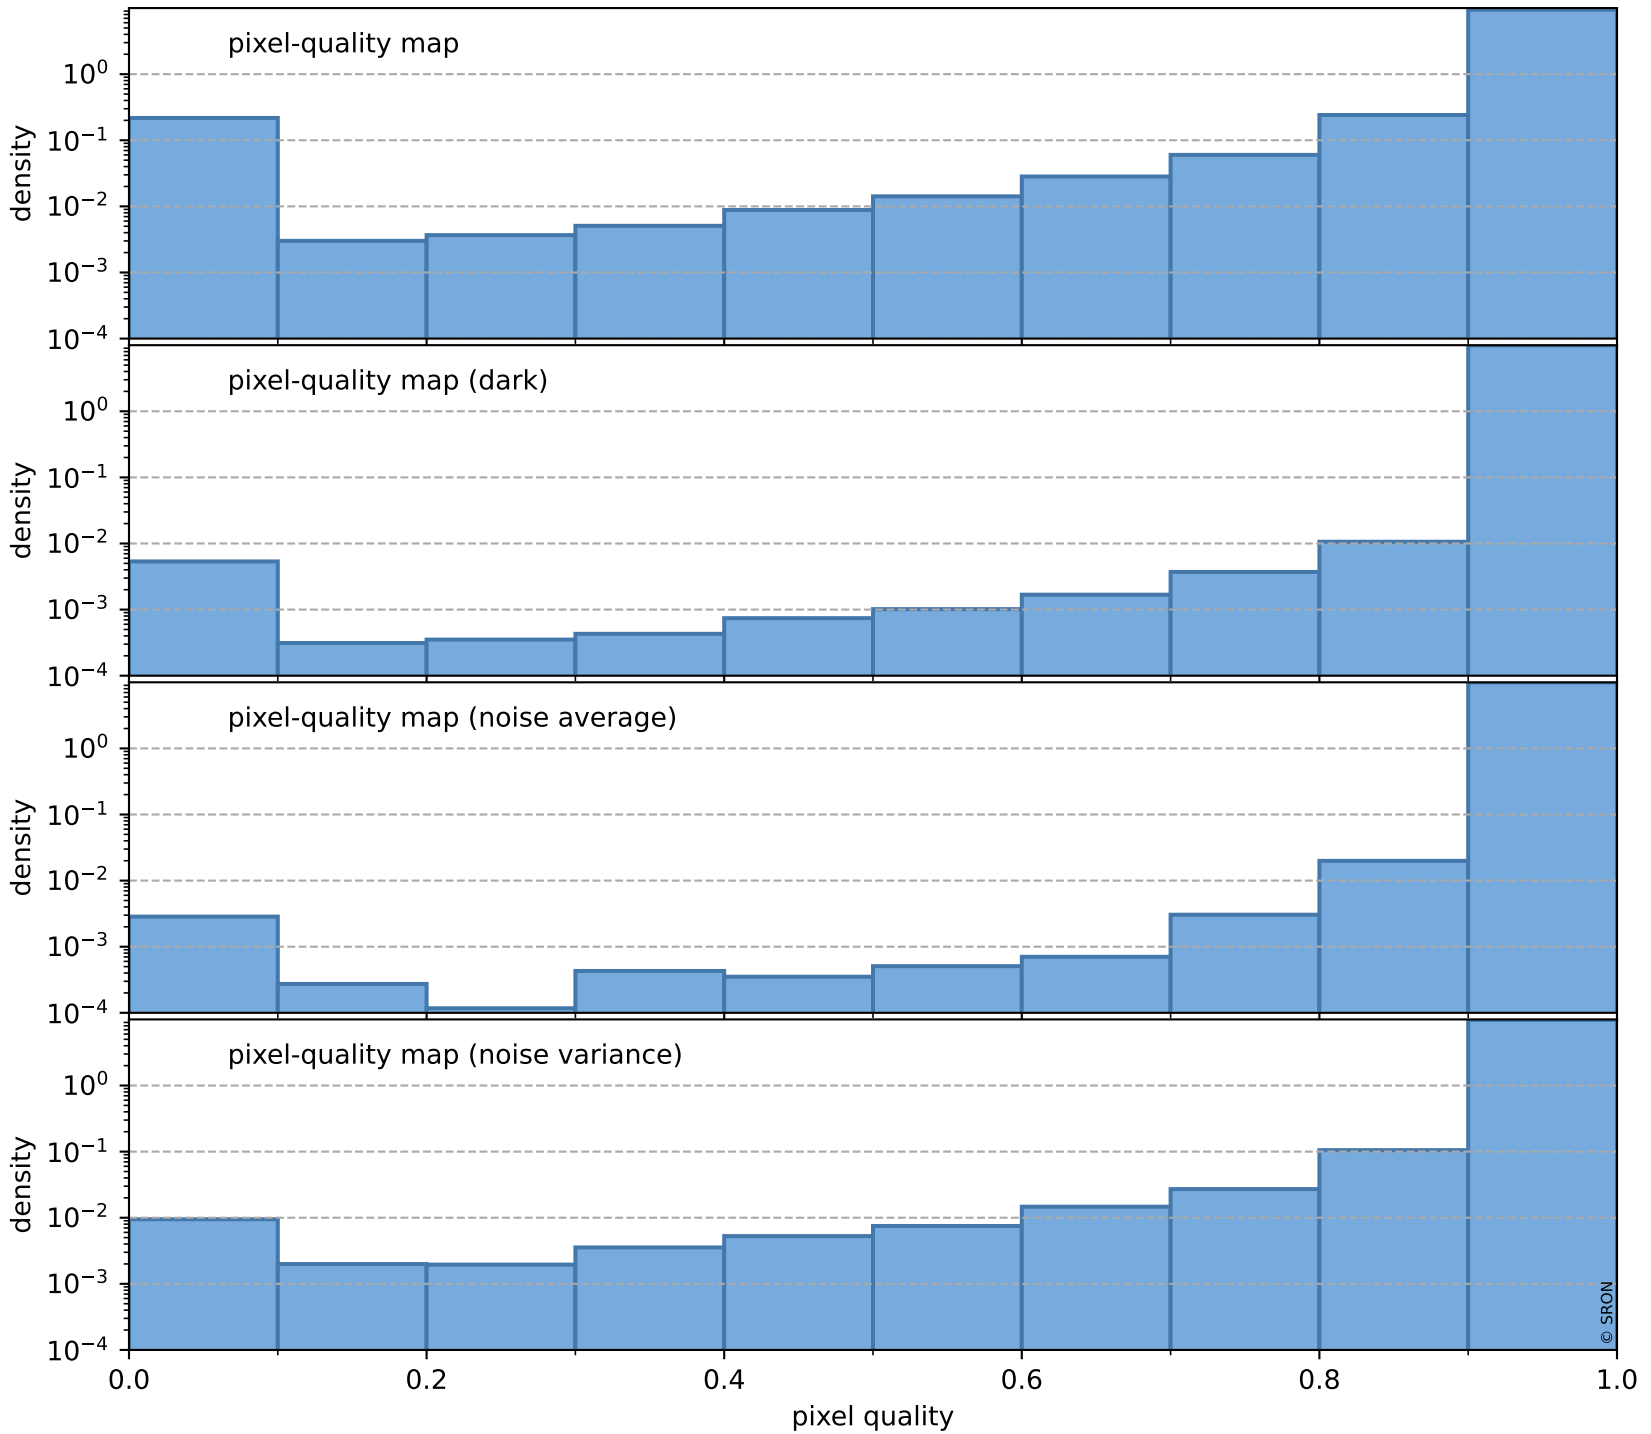

Tropomi SWIR pixel quality (beta nominal)

orbits: 15 in [32662, 32707]
coverage: 2024-02-01 / 2024-02-03
created: 2024-02-05T05:21:14Z

Histograms of pixel-quality