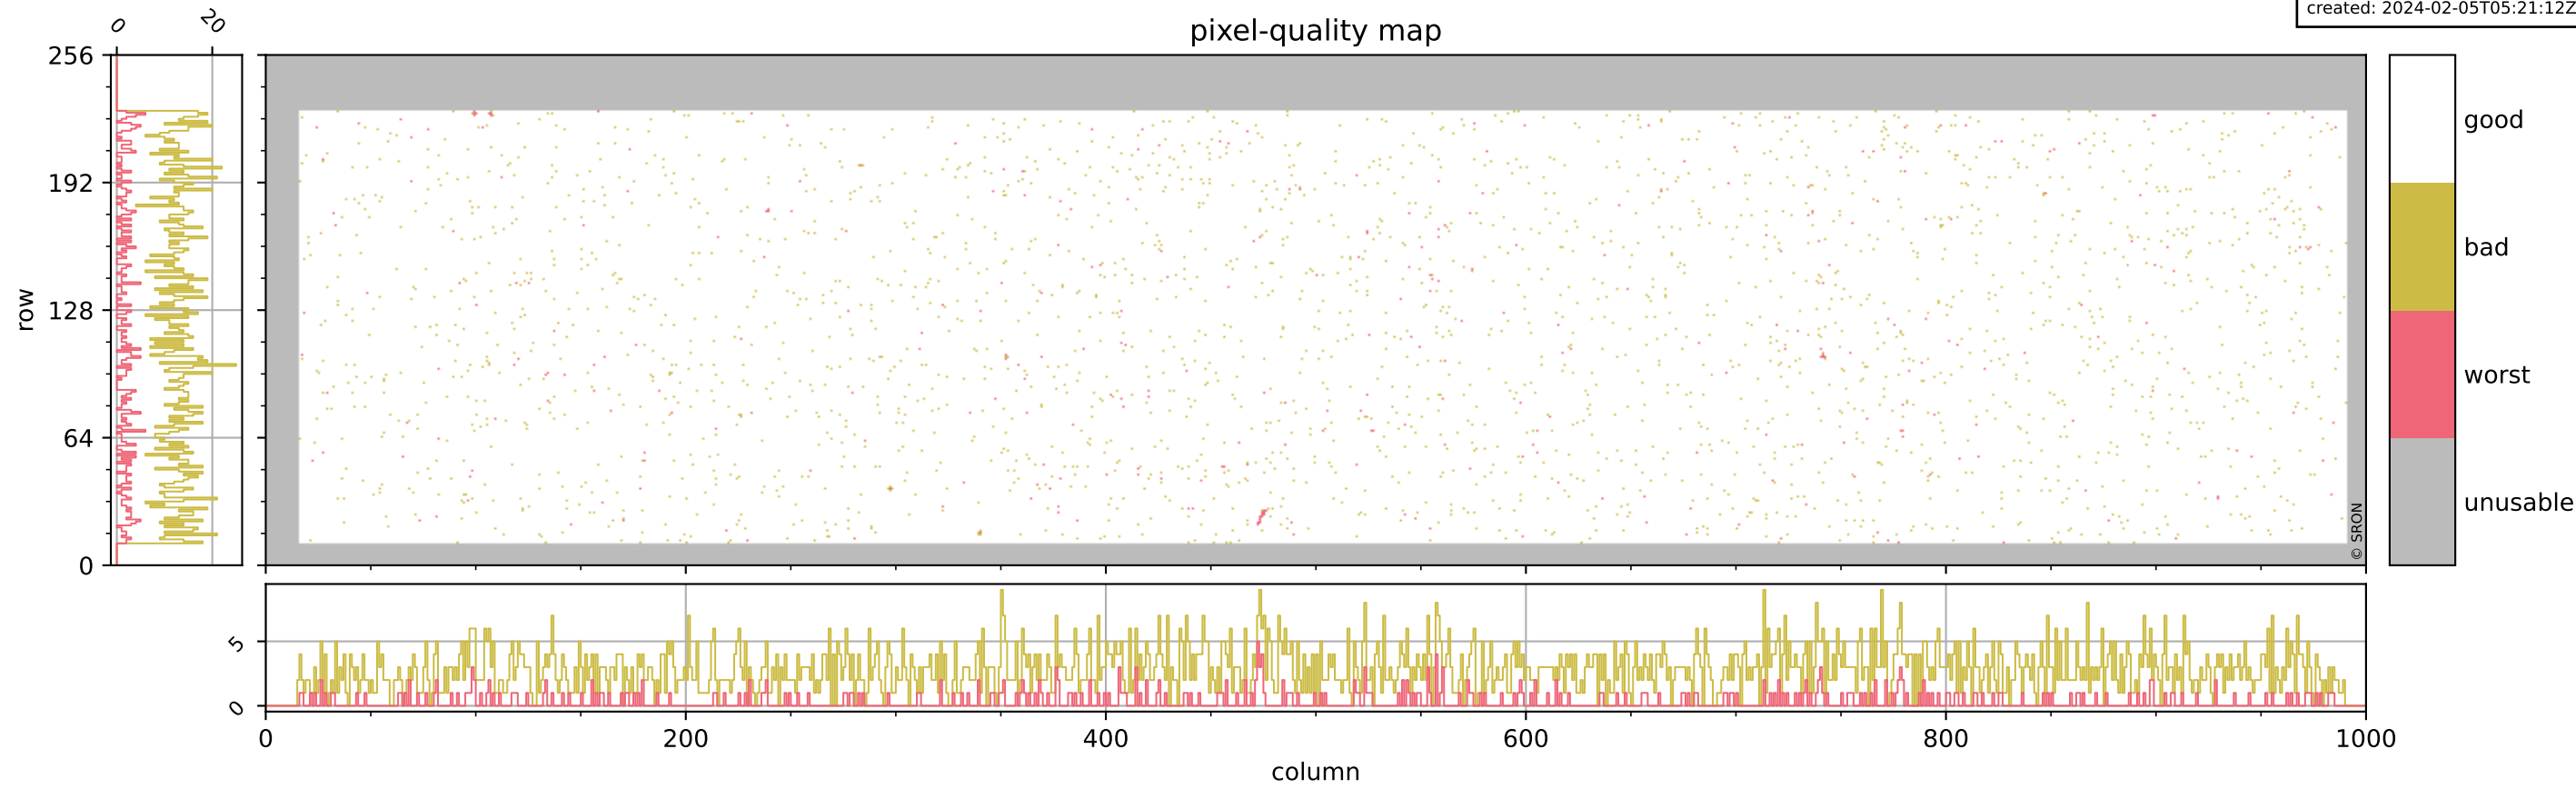

# Tropomi SWIR pixel quality (beta nominal)

orbits: 15 in [32662, 32707]  
coverage: 2024-02-01 / 2024-02-03  
bad (quality < 0.8): 2809  
worst (quality < 0.1): 347  
created: 2024-02-05T05:21:12Z

## pixel-quality map

# Tropomi SWIR pixel quality (beta nominal)

orbits: 15 in [32662, 32707]  
coverage: 2024-02-01 / 2024-02-03  
bad (quality < 0.8): 291  
worst (quality < 0.1): 119  
created: 2024-02-05T05:21:13Z

## pixel-quality map (dark)