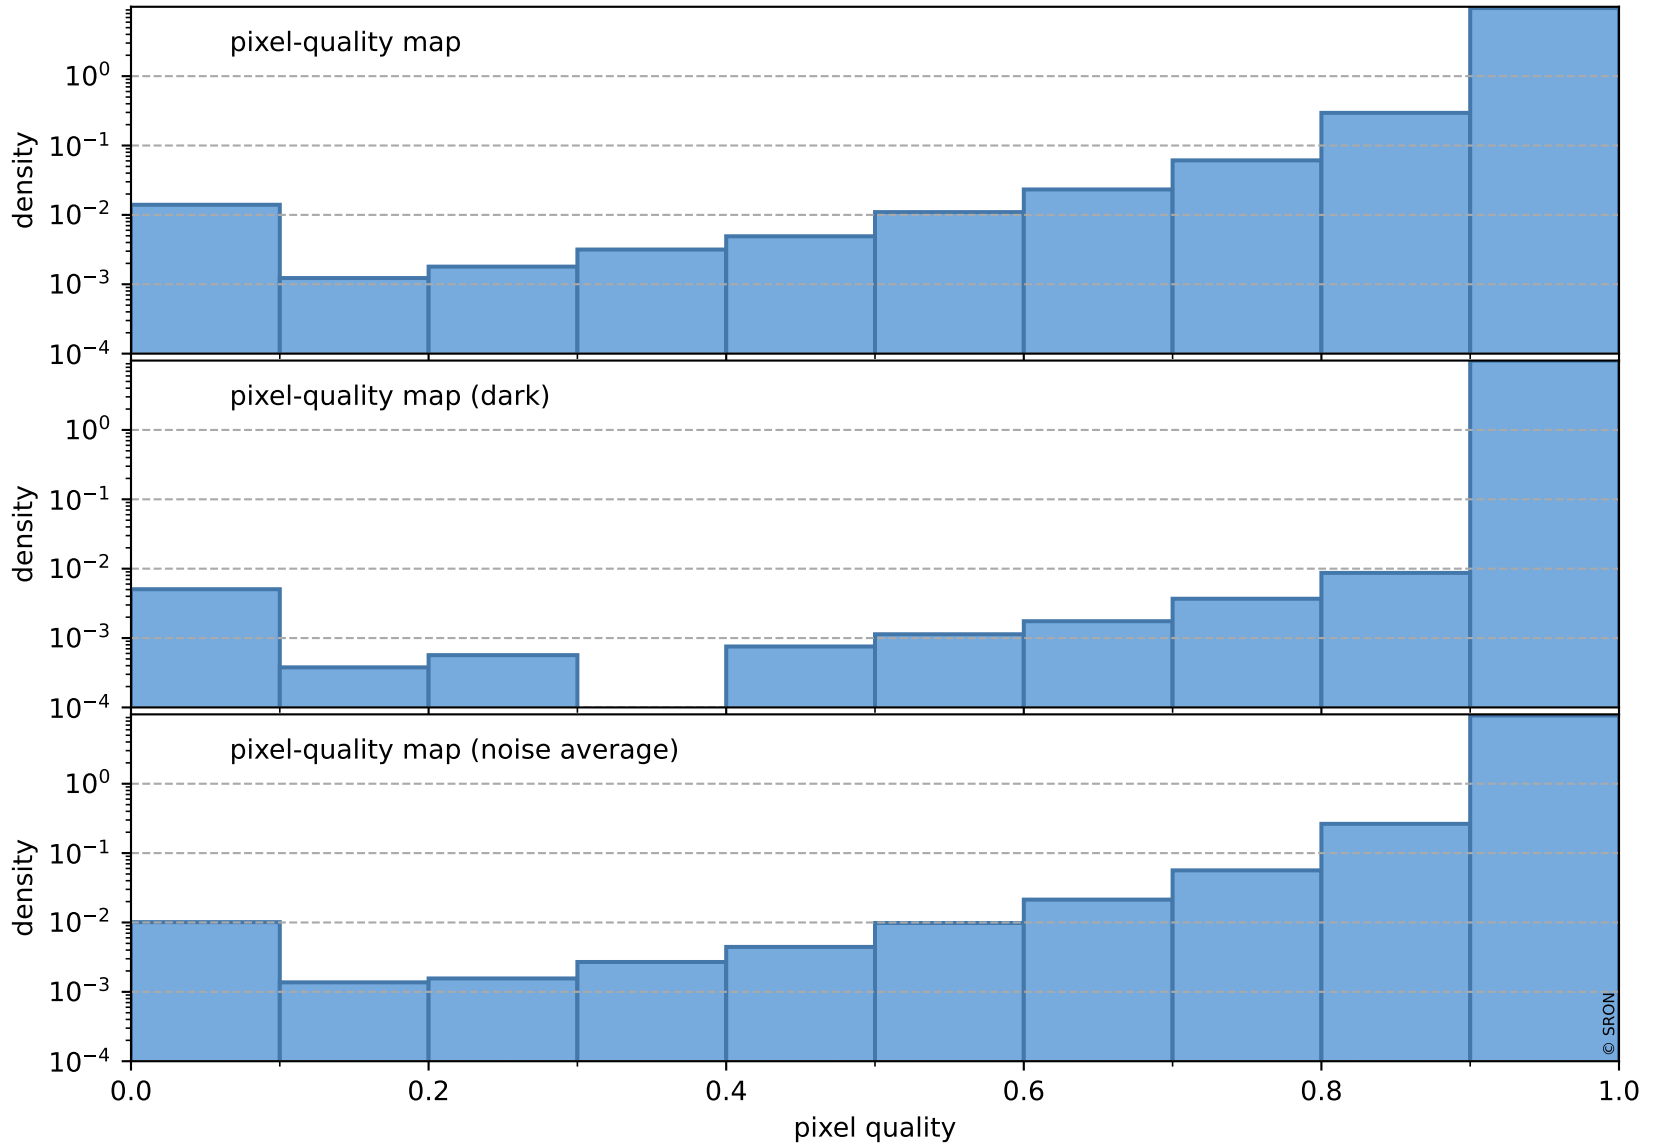

Tropomi SWIR pixel quality (official)

orbits : 11 in [2812, 2842]
coverage : 2018-04-30 / 2018-05-01
created : 2023-08-22T07:42:38

Histograms of pixel-quality