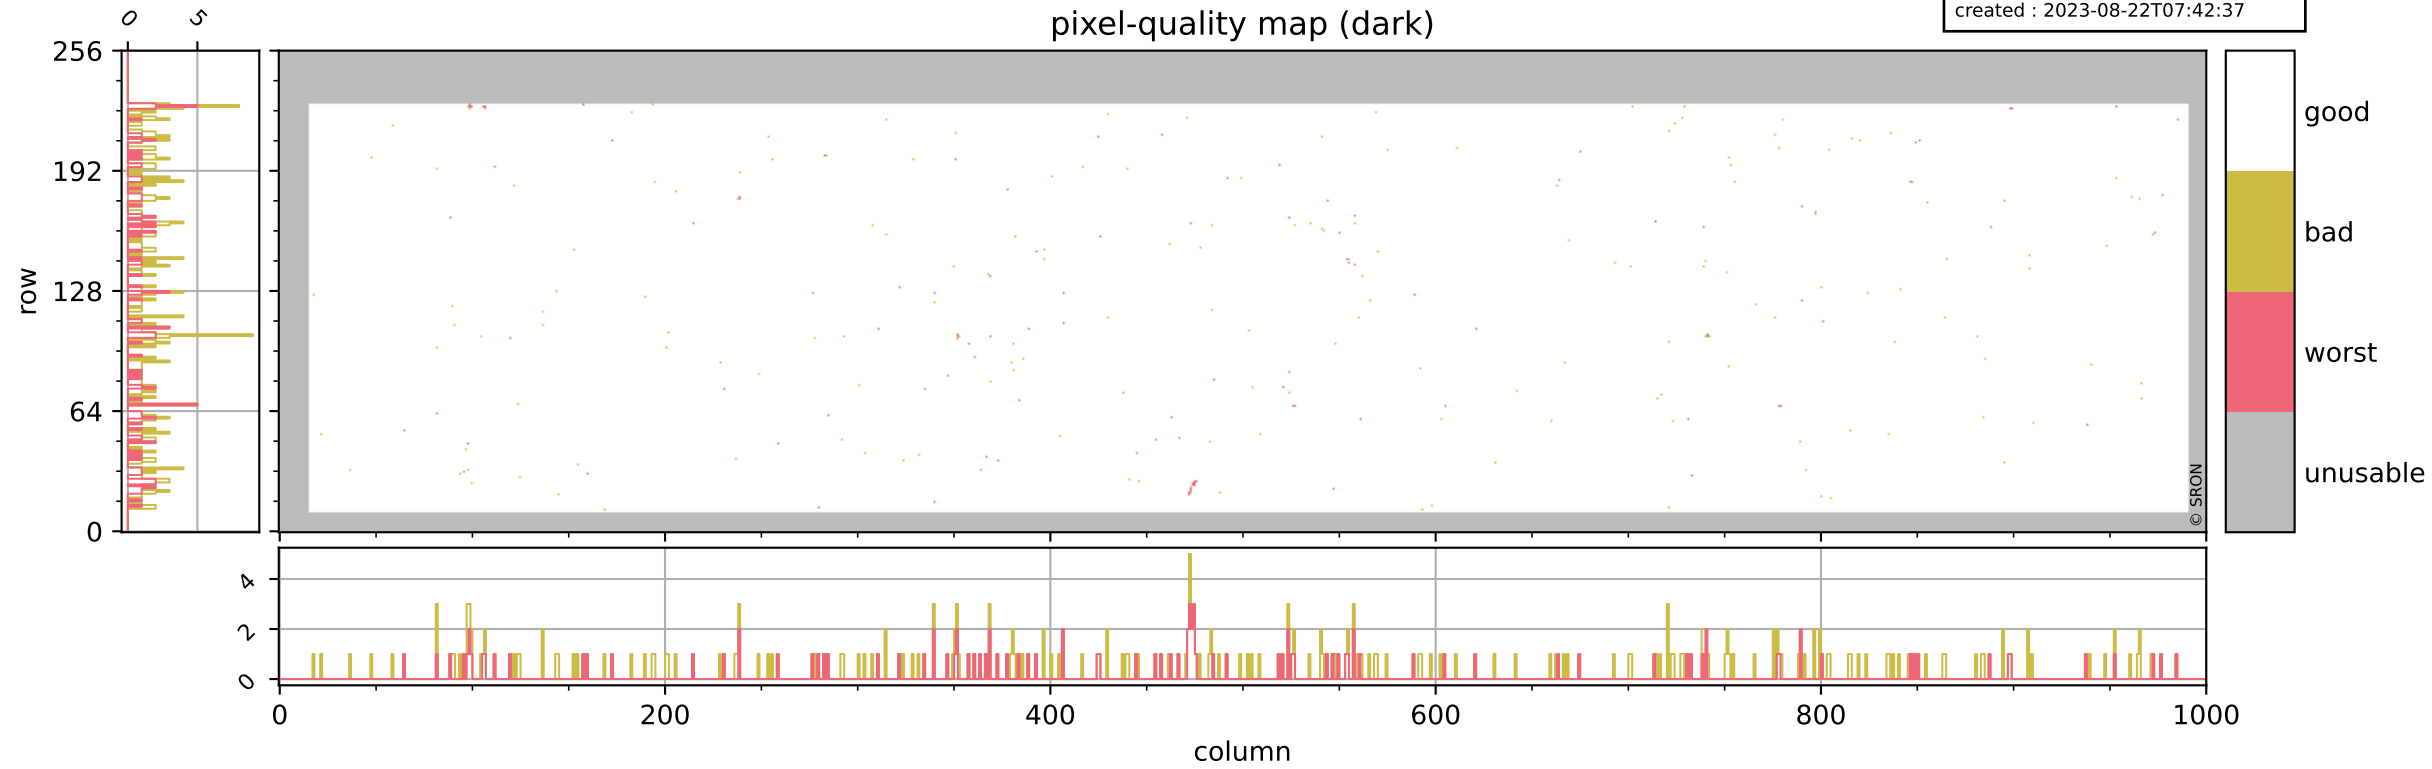

# Tropomi SWIR pixel quality (official)

orbits : 11 in [2812, 2842]  
coverage : 2018-04-30 / 2018-05-01  
bad (quality < 0.8) : 2548  
worst (quality < 0.1) : 296  
created : 2023-08-22T07:42:37

# Tropomi SWIR pixel quality (official)

orbits : 11 in [2812, 2842]  
coverage : 2018-04-30 / 2018-05-01  
bad (quality < 0.8) : 284  
worst (quality < 0.1) : 107  
created : 2023-08-22T07:42:37

# Tropomi SWIR pixel quality (official)

orbits : 11 in [2812, 2842]  
coverage : 2018-04-30 / 2018-05-01  
bad (quality < 0.8) : 2280  
worst (quality < 0.1) : 214  
created : 2023-08-22T07:42:37

# Tropomi SWIR pixel quality (official) ground-tracks of Sentinel-5P

orbits : 11 in [2812, 2842]  
coverage : 2018-04-30 / 2018-05-01  
created : 2023-08-22T07:42:38