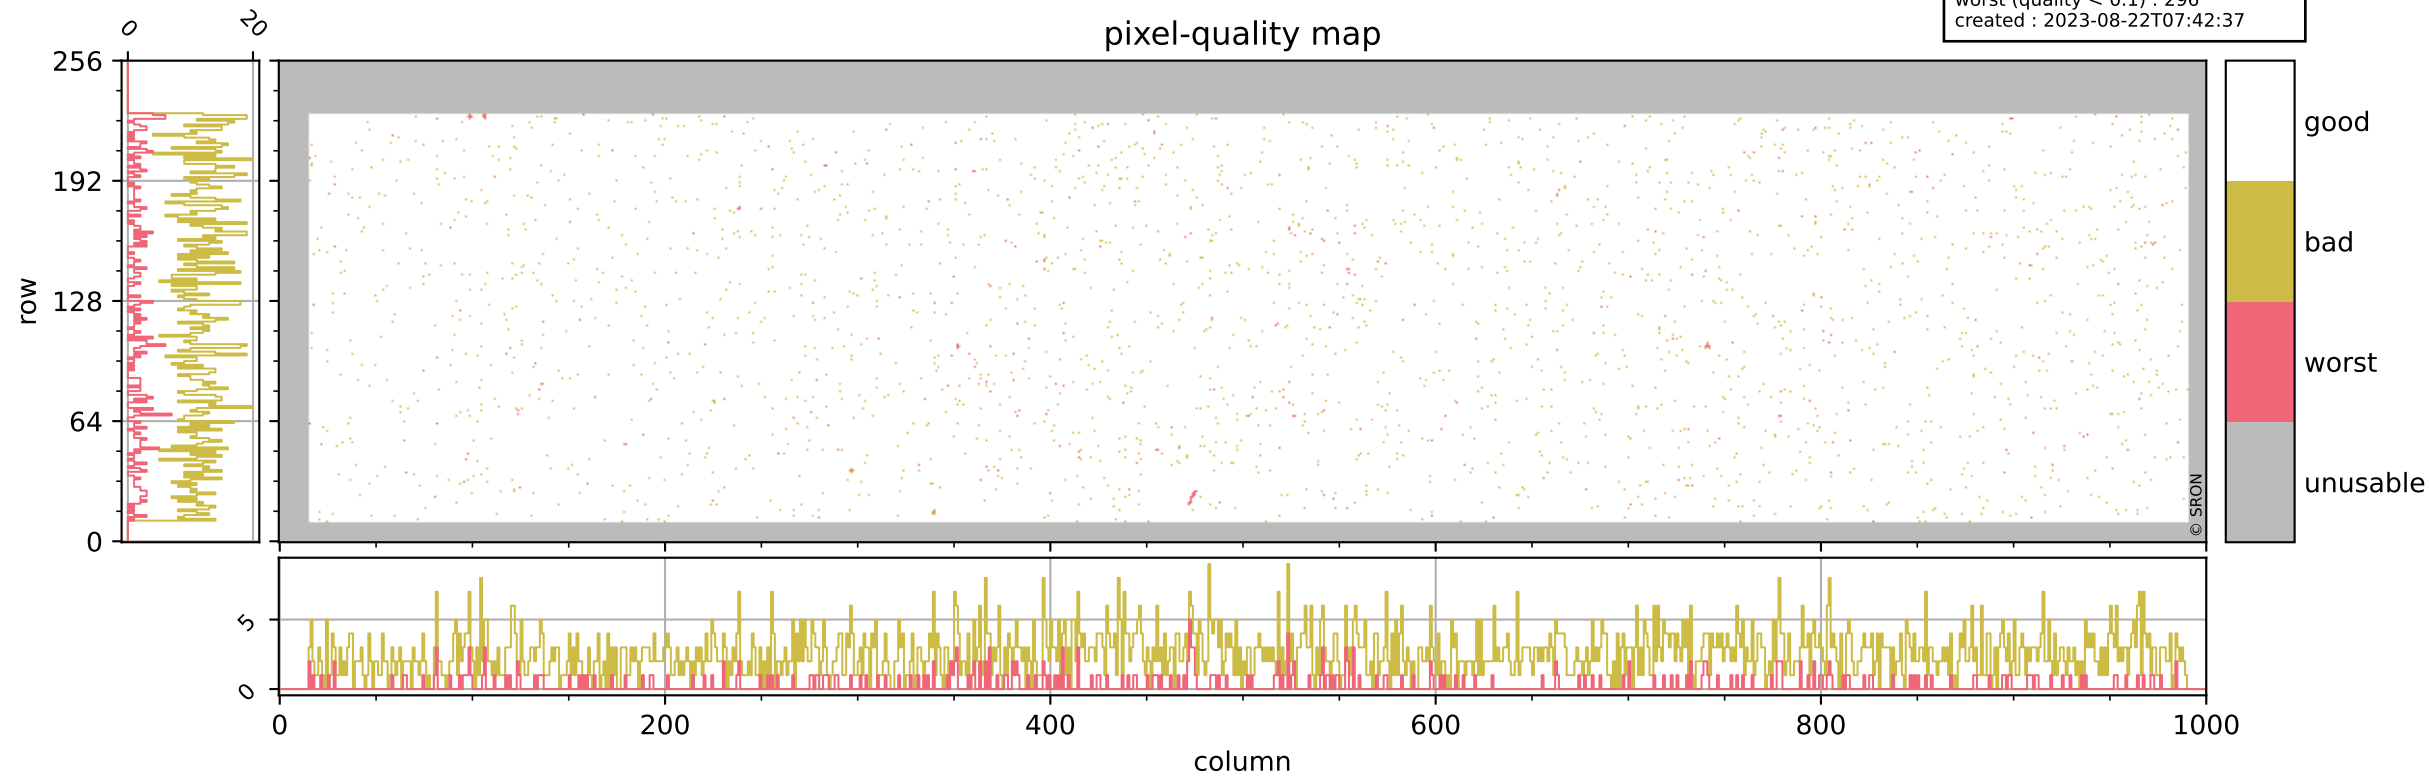

# Tropomi SWIR pixel quality (official)

orbits : 11 in [2812, 2842]  
coverage : 2018-04-30 / 2018-05-01  
bad (quality < 0.8) : 2548  
worst (quality < 0.1) : 296  
created : 2023-08-22T07:42:37

# Tropomi SWIR pixel quality (official)

orbits : 11 in [2812, 2842]  
coverage : 2018-04-30 / 2018-05-01  
bad (quality < 0.8) : 284  
worst (quality < 0.1) : 107  
created : 2023-08-22T07:42:37

# Tropomi SWIR pixel quality (official)

orbits : 11 in [2812, 2842]  
coverage : 2018-04-30 / 2018-05-01  
bad (quality < 0.8) : 2280  
worst (quality < 0.1) : 214  
created : 2023-08-22T07:42:37

# Tropomi SWIR pixel quality (official) ground-tracks of Sentinel-5P

orbits : 11 in [2812, 2842]  
coverage : 2018-04-30 / 2018-05-01  
created : 2023-08-22T07:42:38