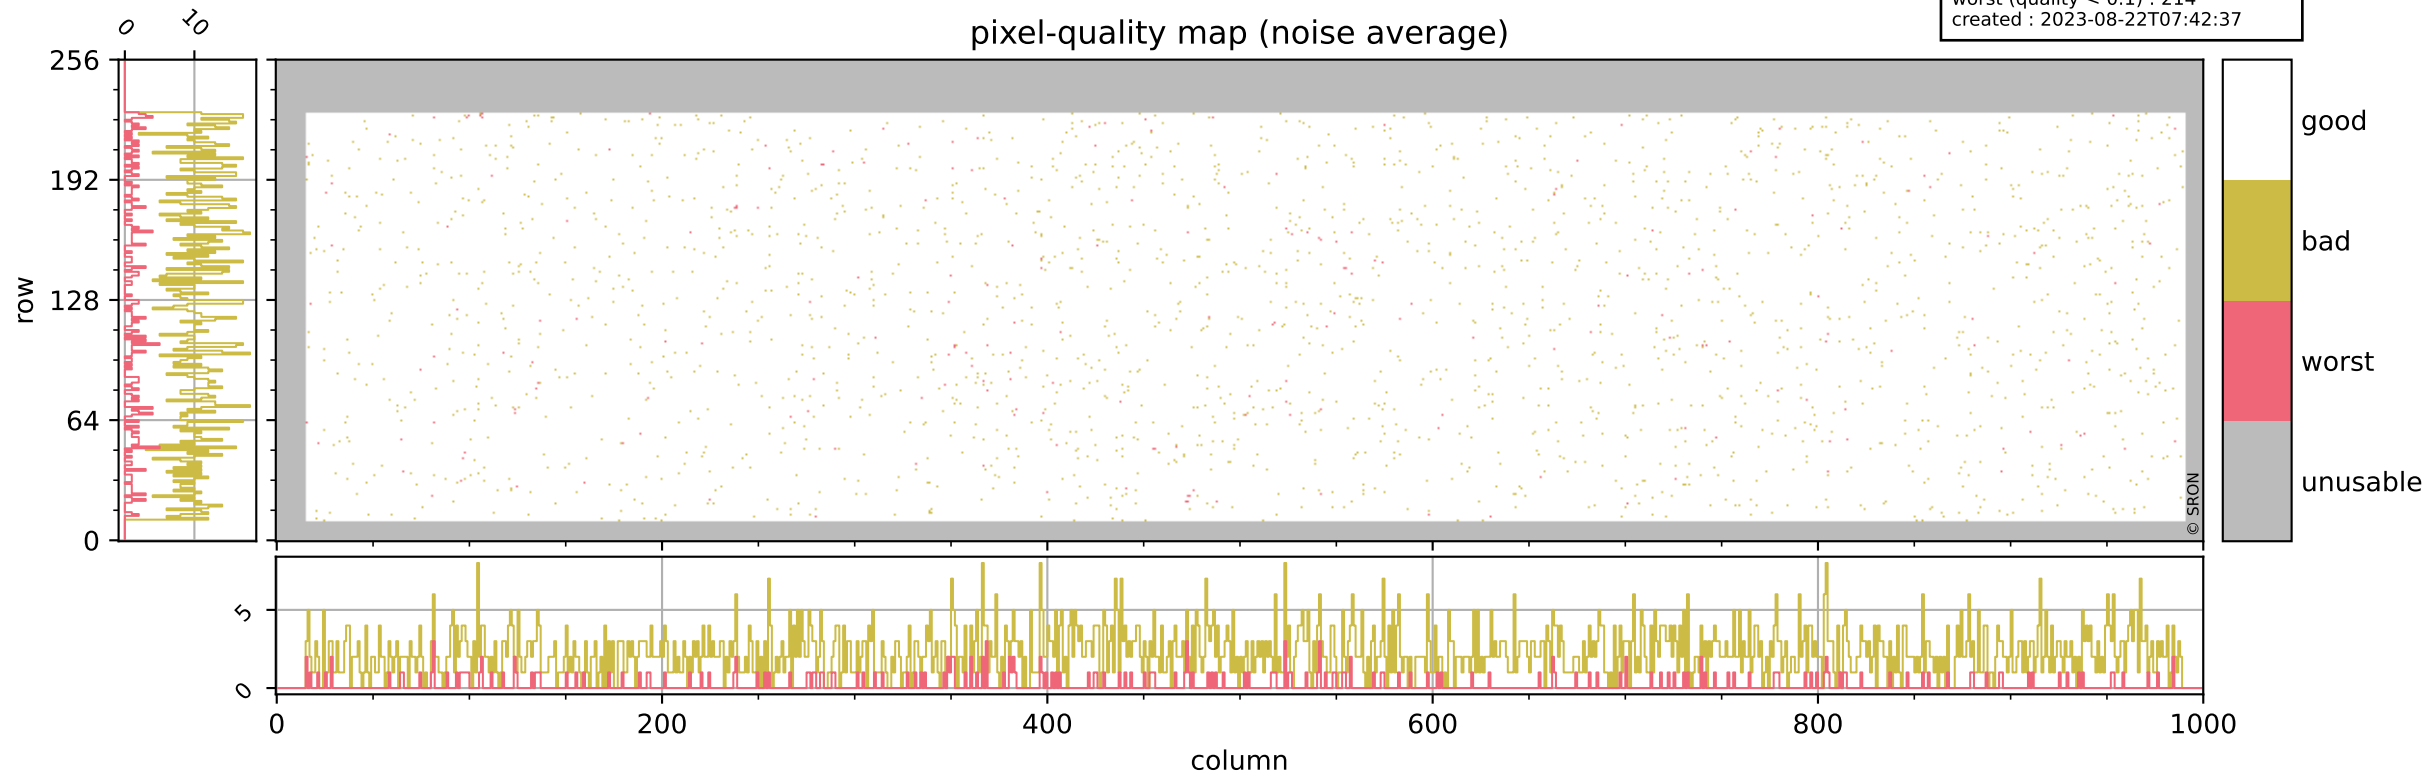

# Tropomi SWIR pixel quality (official)

orbits : 11 in [2812, 2842]  
coverage : 2018-04-30 / 2018-05-01  
bad (quality < 0.8) : 2548  
worst (quality < 0.1) : 296  
created : 2023-08-22T07:42:37

# Tropomi SWIR pixel quality (official)

orbits : 11 in [2812, 2842]  
coverage : 2018-04-30 / 2018-05-01  
bad (quality < 0.8) : 284  
worst (quality < 0.1) : 107  
created : 2023-08-22T07:42:37

# Tropomi SWIR pixel quality (official)

orbits : 11 in [2812, 2842]  
coverage : 2018-04-30 / 2018-05-01  
bad (quality < 0.8) : 2280  
worst (quality < 0.1) : 214  
created : 2023-08-22T07:42:37

## pixel-quality map (noise average)