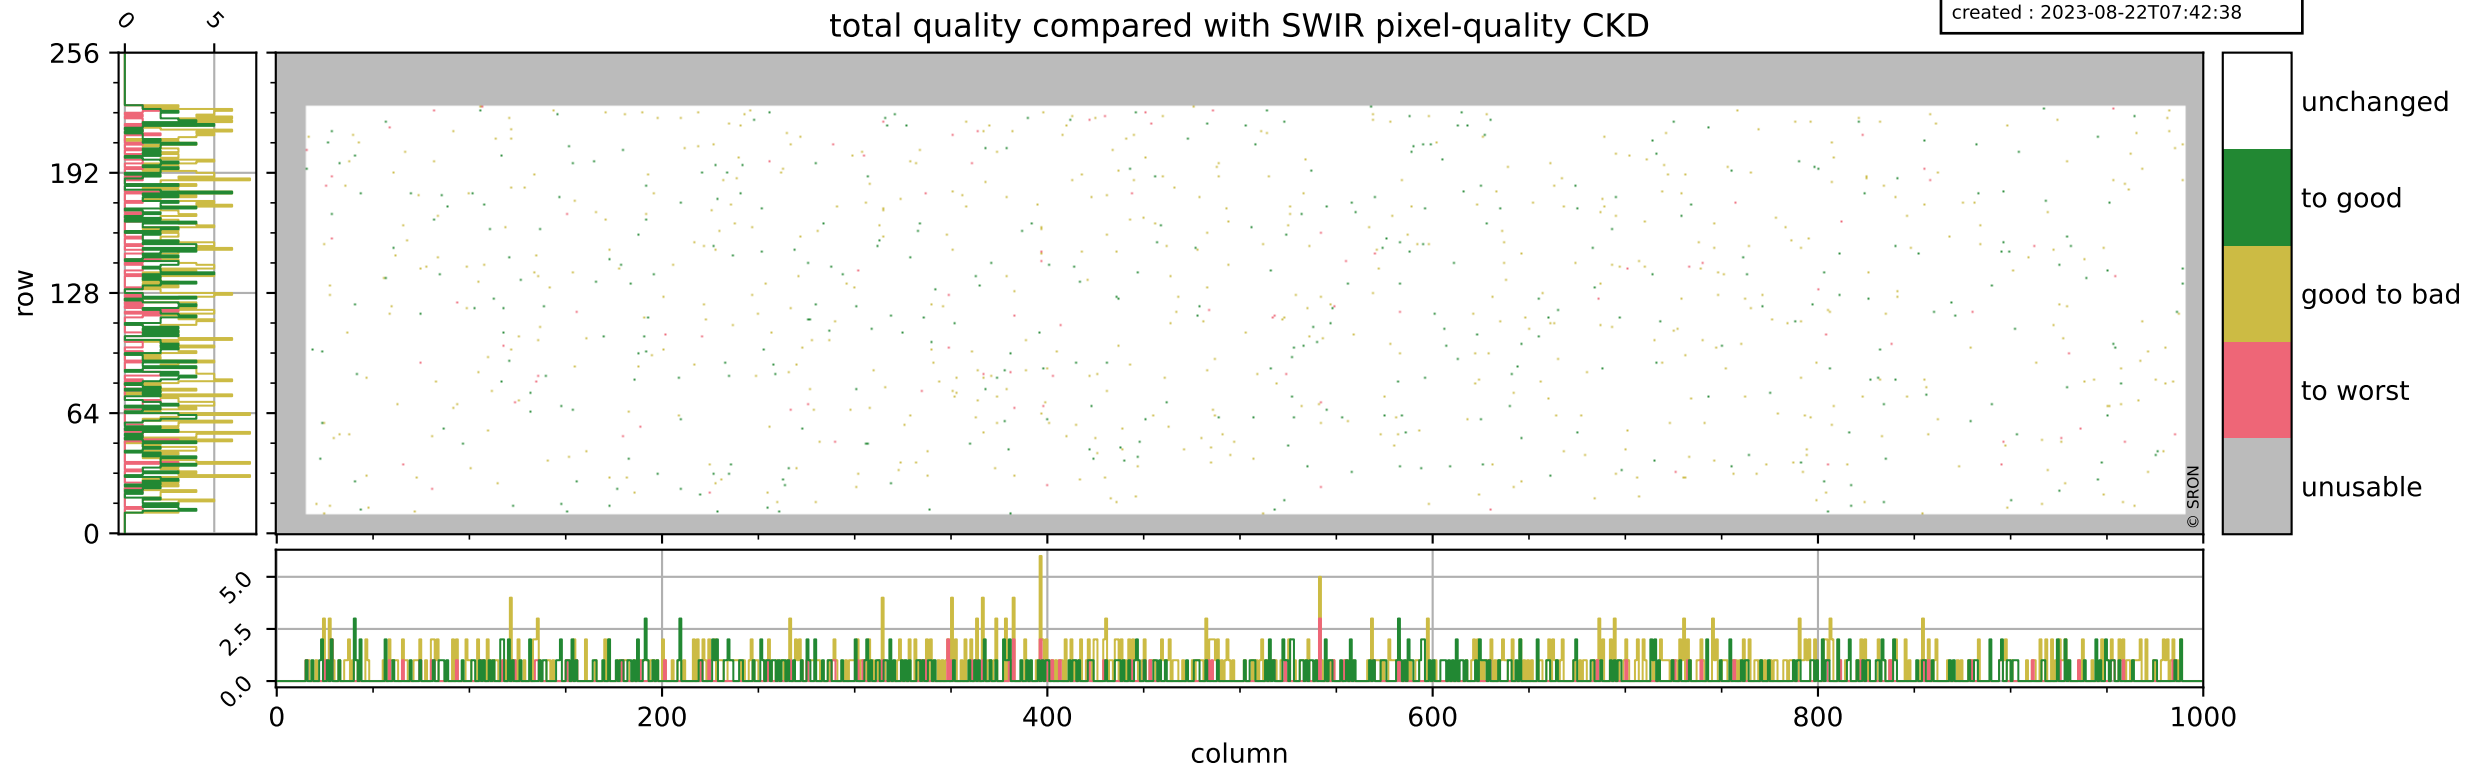

Tropomi SWIR pixel quality (official)

orbits : 11 in [2812, 2842]
coverage : 2018-04-30 / 2018-05-01
to good : 366
good to bad : 575
to worst : 90
created : 2023-08-22T07:42:38

total quality compared with SWIR pixel-quality CKD