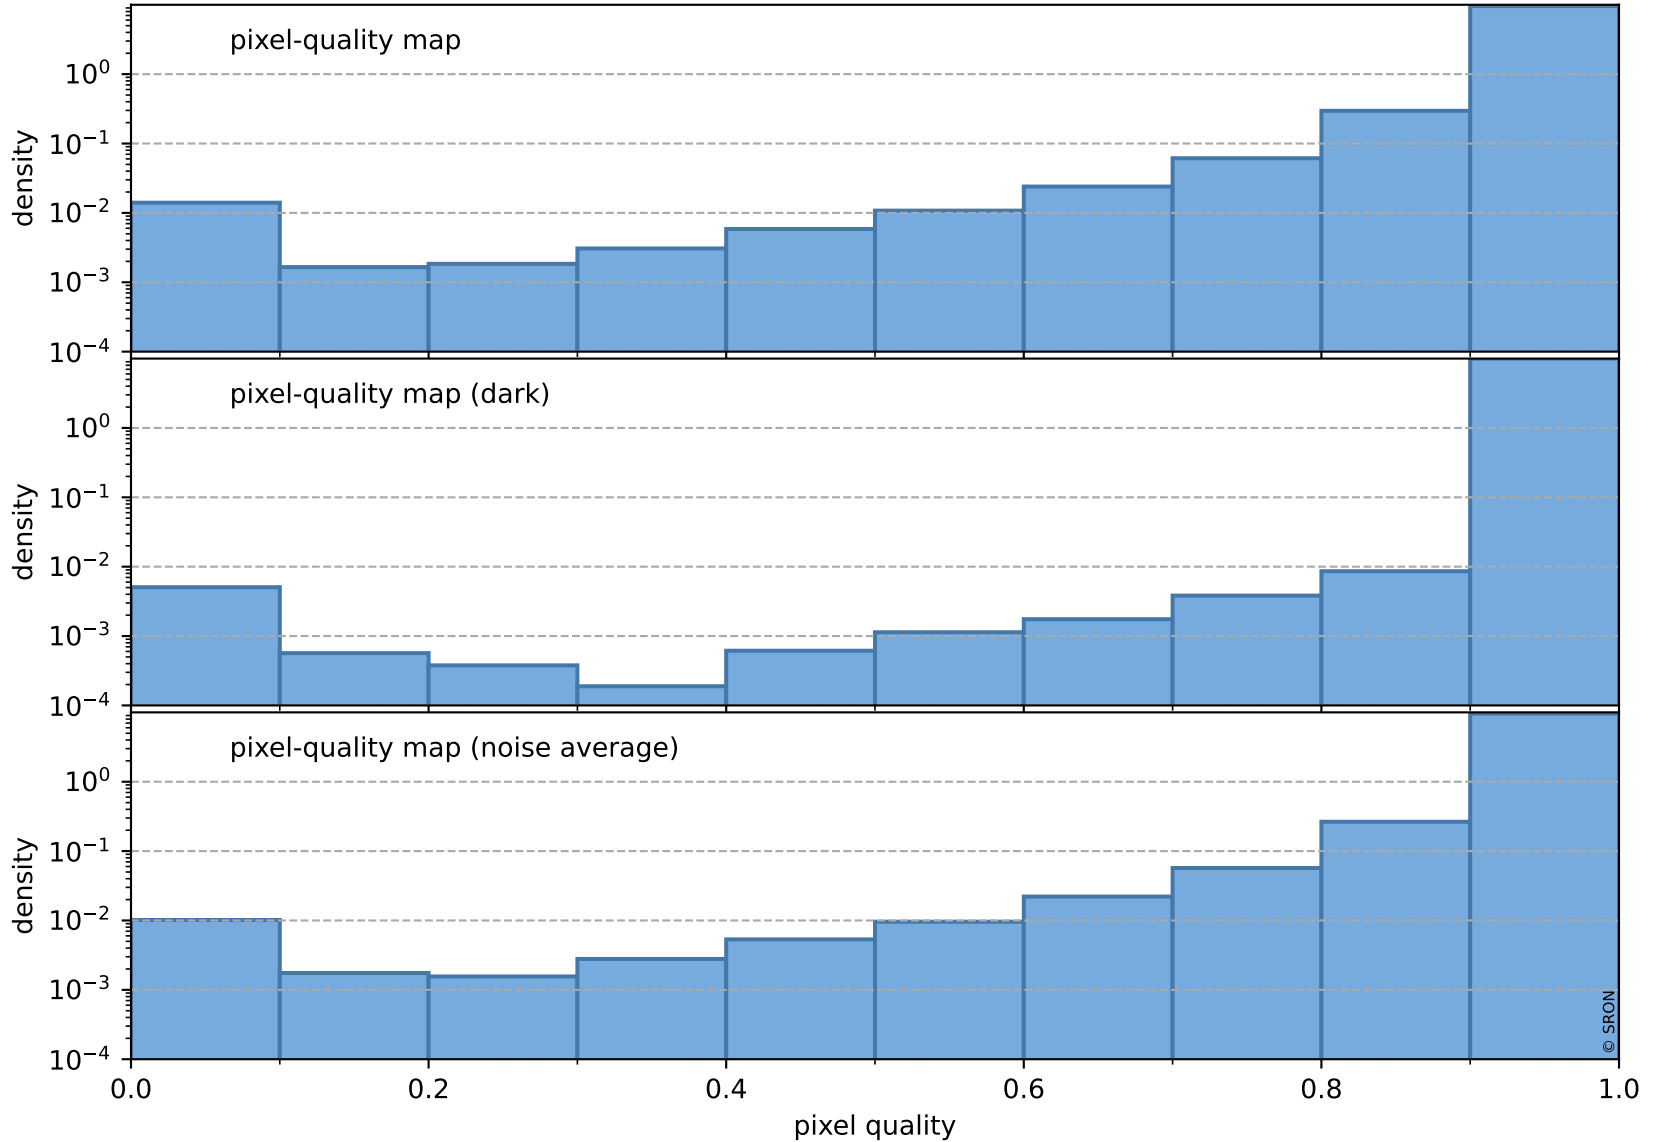

orbits : 17 in [2812, 2857]
coverage : 2018-04-30 / 2018-05-02
bad (quality < 0.8) : 286
worst (quality < 0.1) : 107
created : 2023-08-22T07:42:39

Tropomi SWIR pixel quality (official)

orbits : 17 in [2812, 2857]
coverage : 2018-04-30 / 2018-05-02
bad (quality < 0.8) : 2336
worst (quality < 0.1) : 215
created : 2023-08-22T07:42:39

Tropomi SWIR pixel quality (official)

orbits : 17 in [2812, 2857]
coverage : 2018-04-30 / 2018-05-02
to good : 360
good to bad : 611
to worst : 90
created : 2023-08-22T07:42:39

total quality compared with SWIR pixel-quality CKD

Tropomi SWIR pixel quality (official)

orbits : 17 in [2812, 2857]
coverage : 2018-04-30 / 2018-05-02
created : 2023-08-22T07:42:40

Histograms of pixel-quality

Tropomi SWIR pixel quality (official) ground-tracks of Sentinel-5P

orbits : 17 in [2812, 2857]
coverage : 2018-04-30 / 2018-05-02
created : 2023-08-22T07:42:40