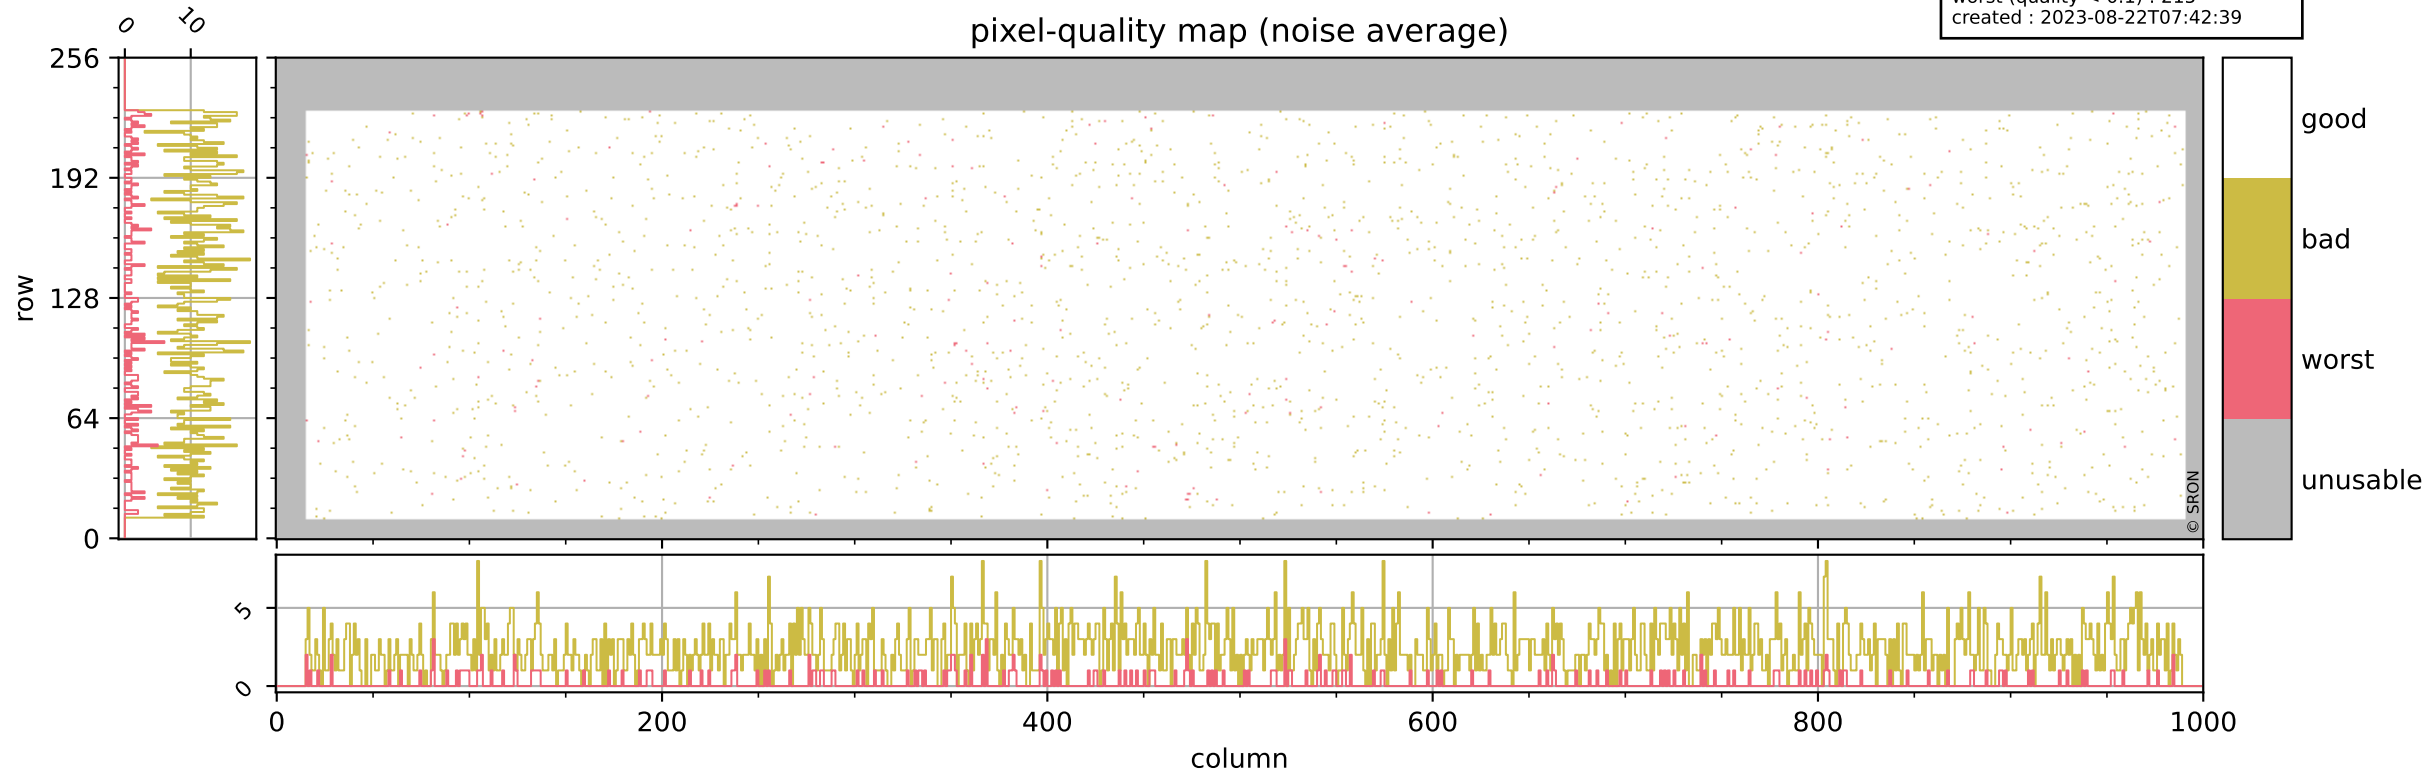

Tropomi SWIR pixel quality (official)

orbits : 17 in [2812, 2857]
coverage : 2018-04-30 / 2018-05-02
bad (quality < 0.8) : 2593
worst (quality < 0.1) : 297
created : 2023-08-22T07:42:39

Tropomi SWIR pixel quality (official)

orbits : 17 in [2812, 2857]
coverage : 2018-04-30 / 2018-05-02
bad (quality < 0.8) : 286
worst (quality < 0.1) : 107
created : 2023-08-22T07:42:39

Tropomi SWIR pixel quality (official)

orbits : 17 in [2812, 2857]
coverage : 2018-04-30 / 2018-05-02
bad (quality < 0.8) : 2336
worst (quality < 0.1) : 215
created : 2023-08-22T07:42:39

Tropomi SWIR pixel quality (official)

orbits : 17 in [2812, 2857]
coverage : 2018-04-30 / 2018-05-02
to good : 360
good to bad : 611
to worst : 90
created : 2023-08-22T07:42:39

total quality compared with SWIR pixel-quality CKD

Tropomi SWIR pixel quality (official)

orbits : 17 in [2812, 2857]
coverage : 2018-04-30 / 2018-05-02
created : 2023-08-22T07:42:40

Histograms of pixel-quality

Tropomi SWIR pixel quality (official) ground-tracks of Sentinel-5P