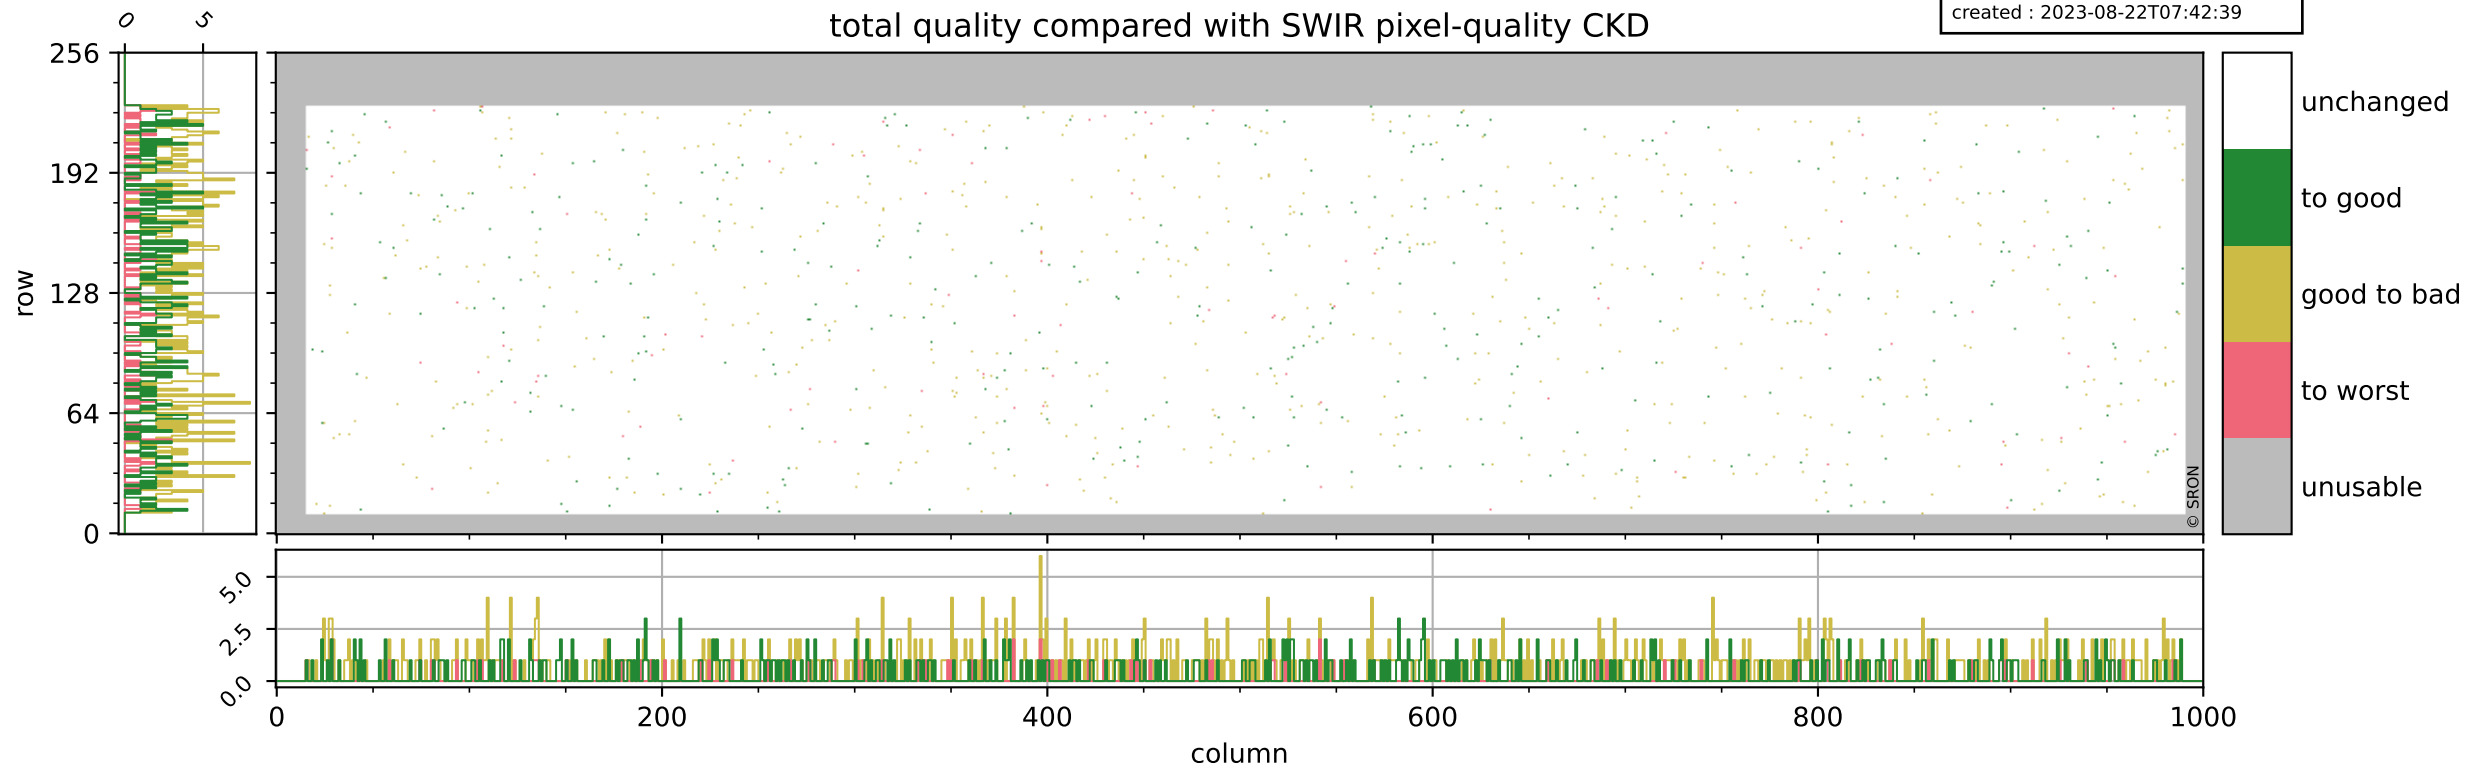

orbits : 17 in [2812, 2857]
coverage : 2018-04-30 / 2018-05-02
bad (quality < 0.8) : 286
worst (quality < 0.1) : 107
created : 2023-08-22T07:42:39

Tropomi SWIR pixel quality (official)

orbits : 17 in [2812, 2857]
coverage : 2018-04-30 / 2018-05-02
bad (quality < 0.8) : 2336
worst (quality < 0.1) : 215
created : 2023-08-22T07:42:39

Tropomi SWIR pixel quality (official)

orbits : 17 in [2812, 2857]
coverage : 2018-04-30 / 2018-05-02
to good : 360
good to bad : 611
to worst : 90
created : 2023-08-22T07:42:39

total quality compared with SWIR pixel-quality CKD

Tropomi SWIR pixel quality (official)

orbits : 17 in [2812, 2857]
coverage : 2018-04-30 / 2018-05-02
created : 2023-08-22T07:42:40

Histograms of pixel-quality

Tropomi SWIR pixel quality (official) ground-tracks of Sentinel-5P

orbits : 17 in [2812, 2857]
coverage : 2018-04-30 / 2018-05-02
created : 2023-08-22T07:42:40