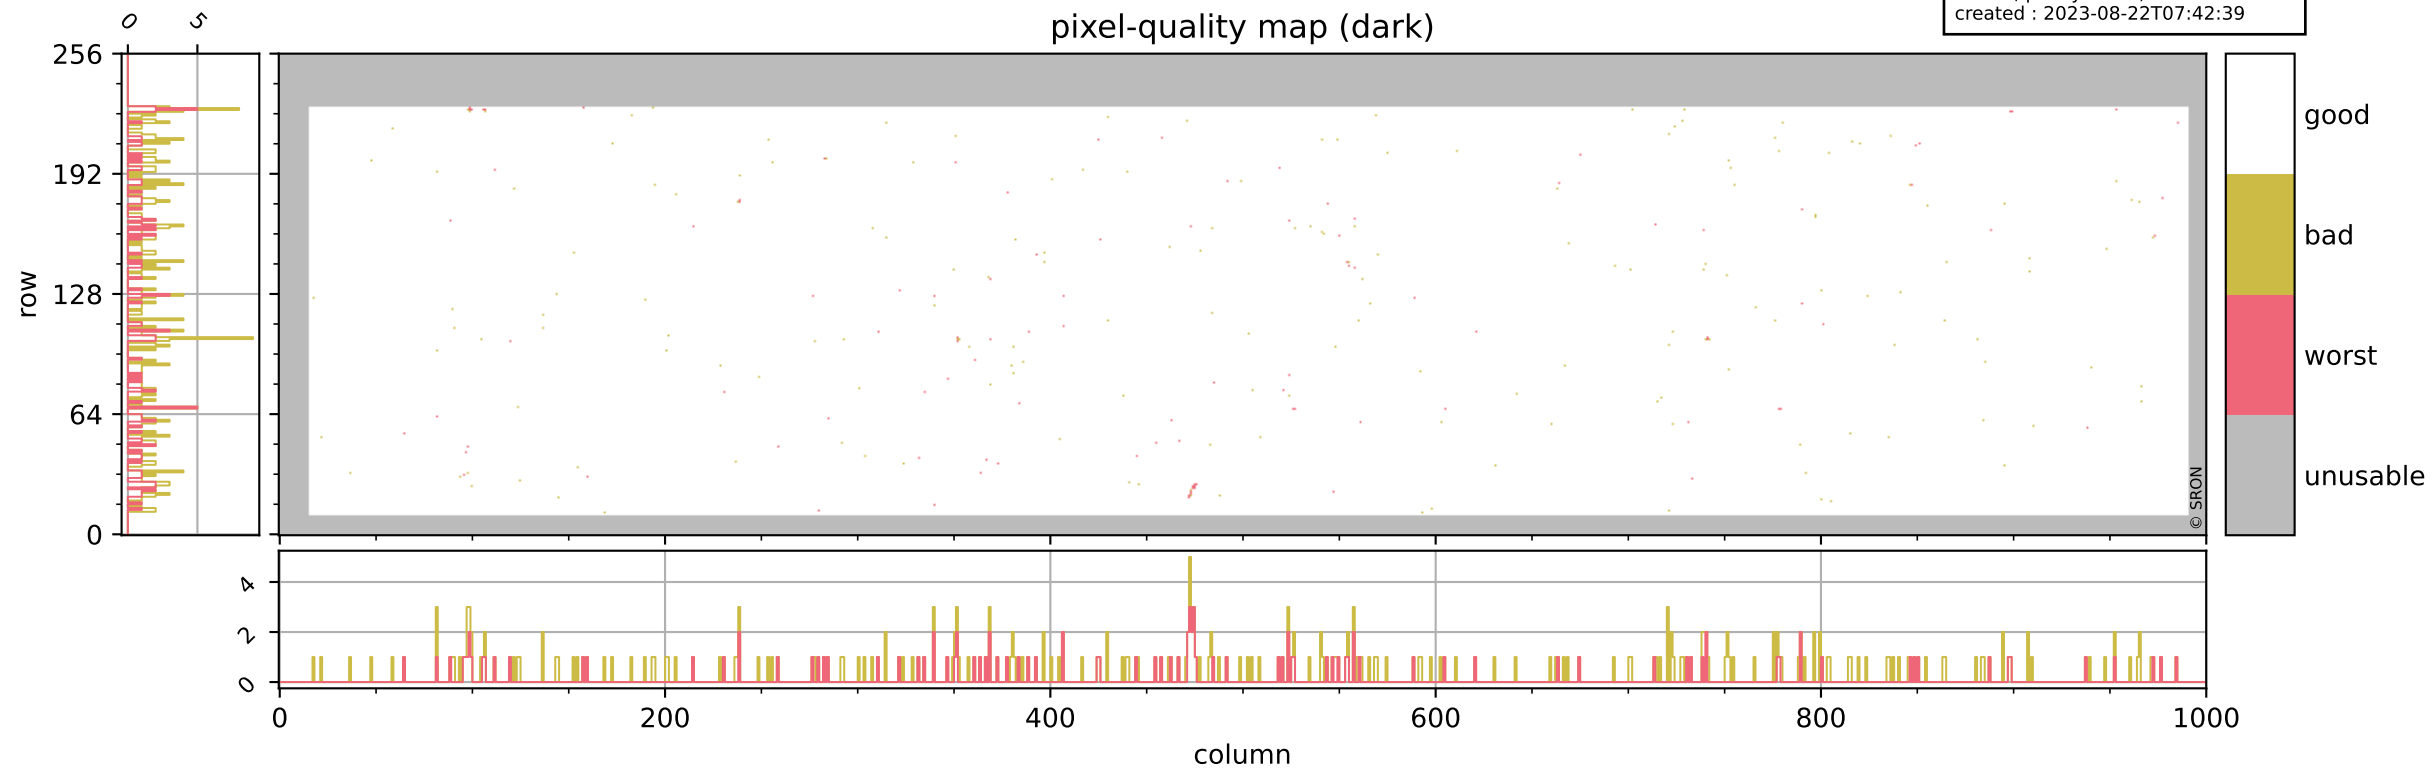

Tropomi SWIR pixel quality (official)

orbits : 17 in [2812, 2857]
coverage : 2018-04-30 / 2018-05-02
bad (quality < 0.8) : 2593
worst (quality < 0.1) : 297
created : 2023-08-22T07:42:39

Tropomi SWIR pixel quality (official)

orbits : 17 in [2812, 2857]
coverage : 2018-04-30 / 2018-05-02
bad (quality < 0.8) : 286
worst (quality < 0.1) : 107
created : 2023-08-22T07:42:39

Tropomi SWIR pixel quality (official)

orbits : 17 in [2812, 2857]
coverage : 2018-04-30 / 2018-05-02
bad (quality < 0.8) : 2336
worst (quality < 0.1) : 215
created : 2023-08-22T07:42:39

Tropomi SWIR pixel quality (official)

orbits : 17 in [2812, 2857]
coverage : 2018-04-30 / 2018-05-02
to good : 360
good to bad : 611
to worst : 90
created : 2023-08-22T07:42:39

total quality compared with SWIR pixel-quality CKD

Tropomi SWIR pixel quality (official)

orbits : 17 in [2812, 2857]
coverage : 2018-04-30 / 2018-05-02
created : 2023-08-22T07:42:40

Histograms of pixel-quality

Tropomi SWIR pixel quality (official) ground-tracks of Sentinel-5P