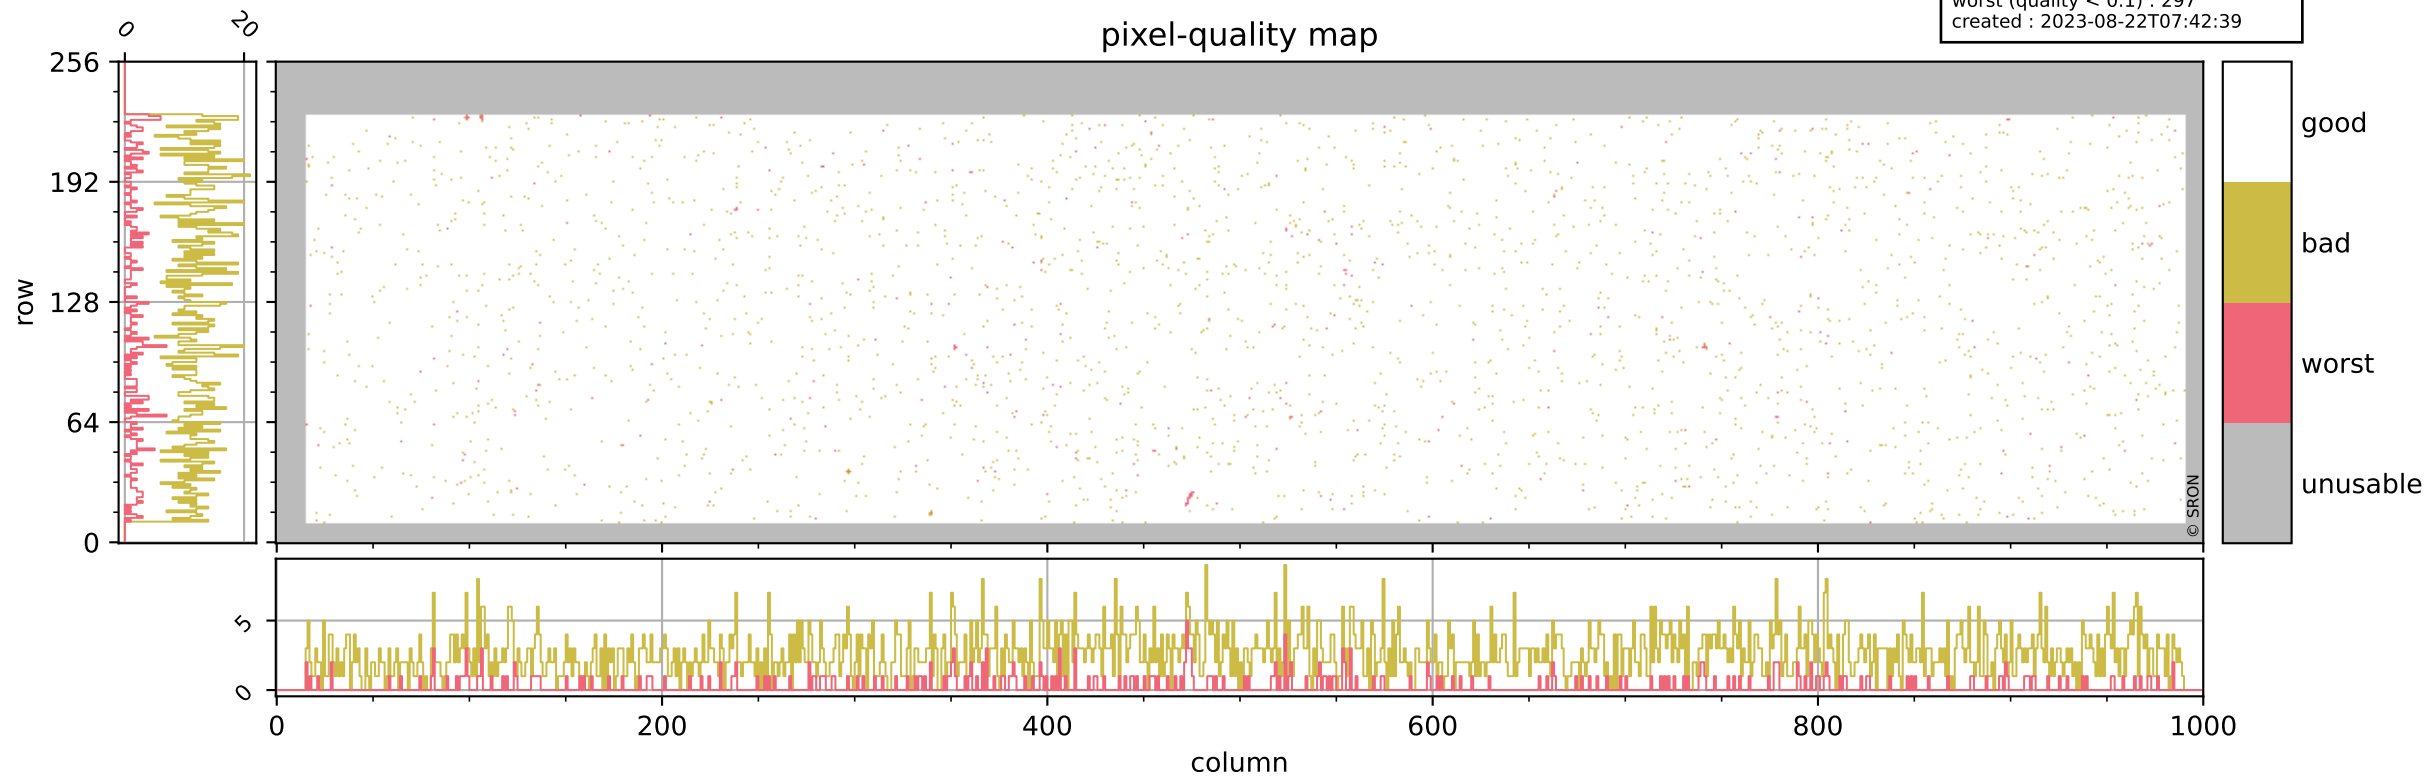

Tropomi SWIR pixel quality (official)

orbits : 17 in [2812, 2857]
coverage : 2018-04-30 / 2018-05-02
bad (quality < 0.8) : 2593
worst (quality < 0.1) : 297
created : 2023-08-22T07:42:39

Tropomi SWIR pixel quality (official)

orbits : 17 in [2812, 2857]
coverage : 2018-04-30 / 2018-05-02
bad (quality < 0.8) : 286
worst (quality < 0.1) : 107
created : 2023-08-22T07:42:39

Tropomi SWIR pixel quality (official)

orbits : 17 in [2812, 2857]
coverage : 2018-04-30 / 2018-05-02
bad (quality < 0.8) : 2336
worst (quality < 0.1) : 215
created : 2023-08-22T07:42:39

Tropomi SWIR pixel quality (official)

orbits : 17 in [2812, 2857]
coverage : 2018-04-30 / 2018-05-02
to good : 360
good to bad : 611
to worst : 90
created : 2023-08-22T07:42:39

total quality compared with SWIR pixel-quality CKD

Tropomi SWIR pixel quality (official)

orbits : 17 in [2812, 2857]
coverage : 2018-04-30 / 2018-05-02
created : 2023-08-22T07:42:40

Histograms of pixel-quality

Tropomi SWIR pixel quality (official) ground-tracks of Sentinel-5P