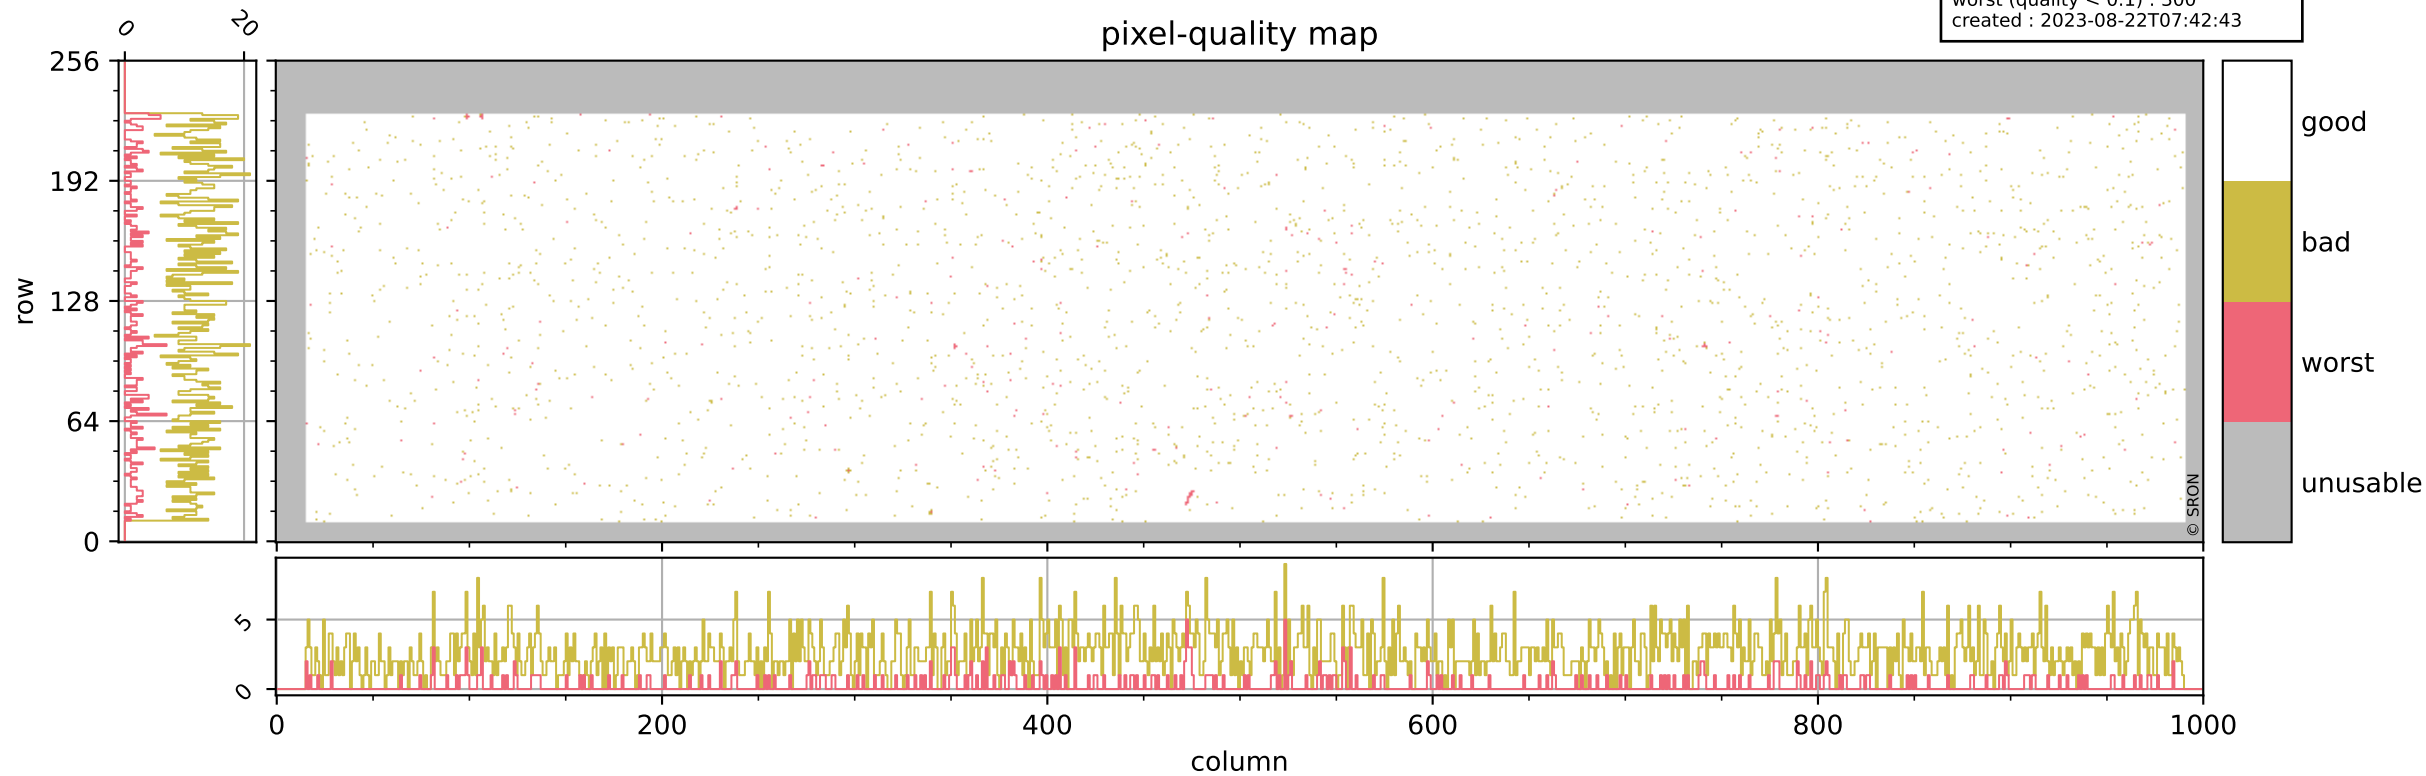

# Tropomi SWIR pixel quality (official)

orbits : 18 in [2842, 2887]  
coverage : 2018-05-01 / 2018-05-04  
bad (quality < 0.8) : 2608  
worst (quality < 0.1) : 300  
created : 2023-08-22T07:42:43

## pixel-quality map

# Tropomi SWIR pixel quality (official)

orbits : 18 in [2842, 2887]  
coverage : 2018-05-01 / 2018-05-04  
bad (quality < 0.8) : 285  
worst (quality < 0.1) : 106  
created : 2023-08-22T07:42:44

## pixel-quality map (dark)