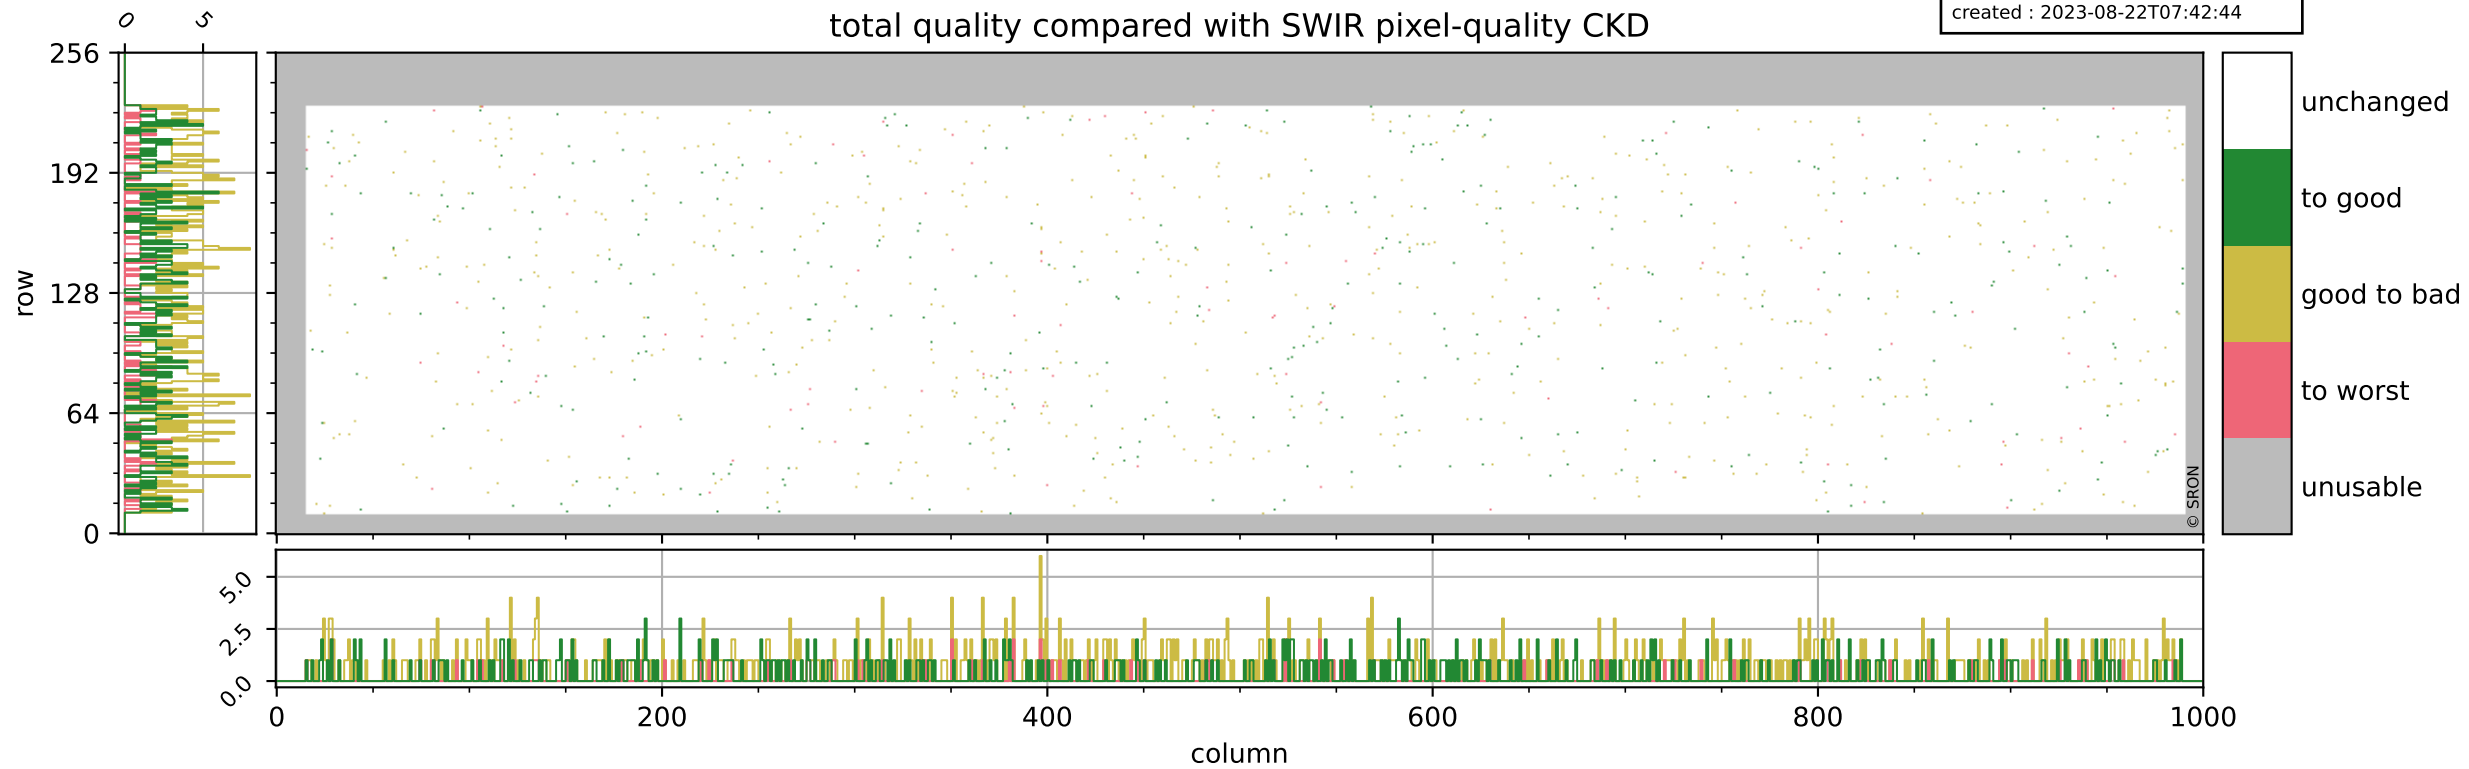

## pixel-quality map (dark)

# Tropomi SWIR pixel quality (official)

orbits : 18 in [2842, 2887]  
coverage : 2018-05-01 / 2018-05-04  
bad (quality < 0.8) : 2349  
worst (quality < 0.1) : 219  
created : 2023-08-22T07:42:44

# Tropomi SWIR pixel quality (official)

orbits : 18 in [2842, 2887]  
coverage : 2018-05-01 / 2018-05-04  
to good : 355  
good to bad : 618  
to worst : 93  
created : 2023-08-22T07:42:44

## total quality compared with SWIR pixel-quality CKD