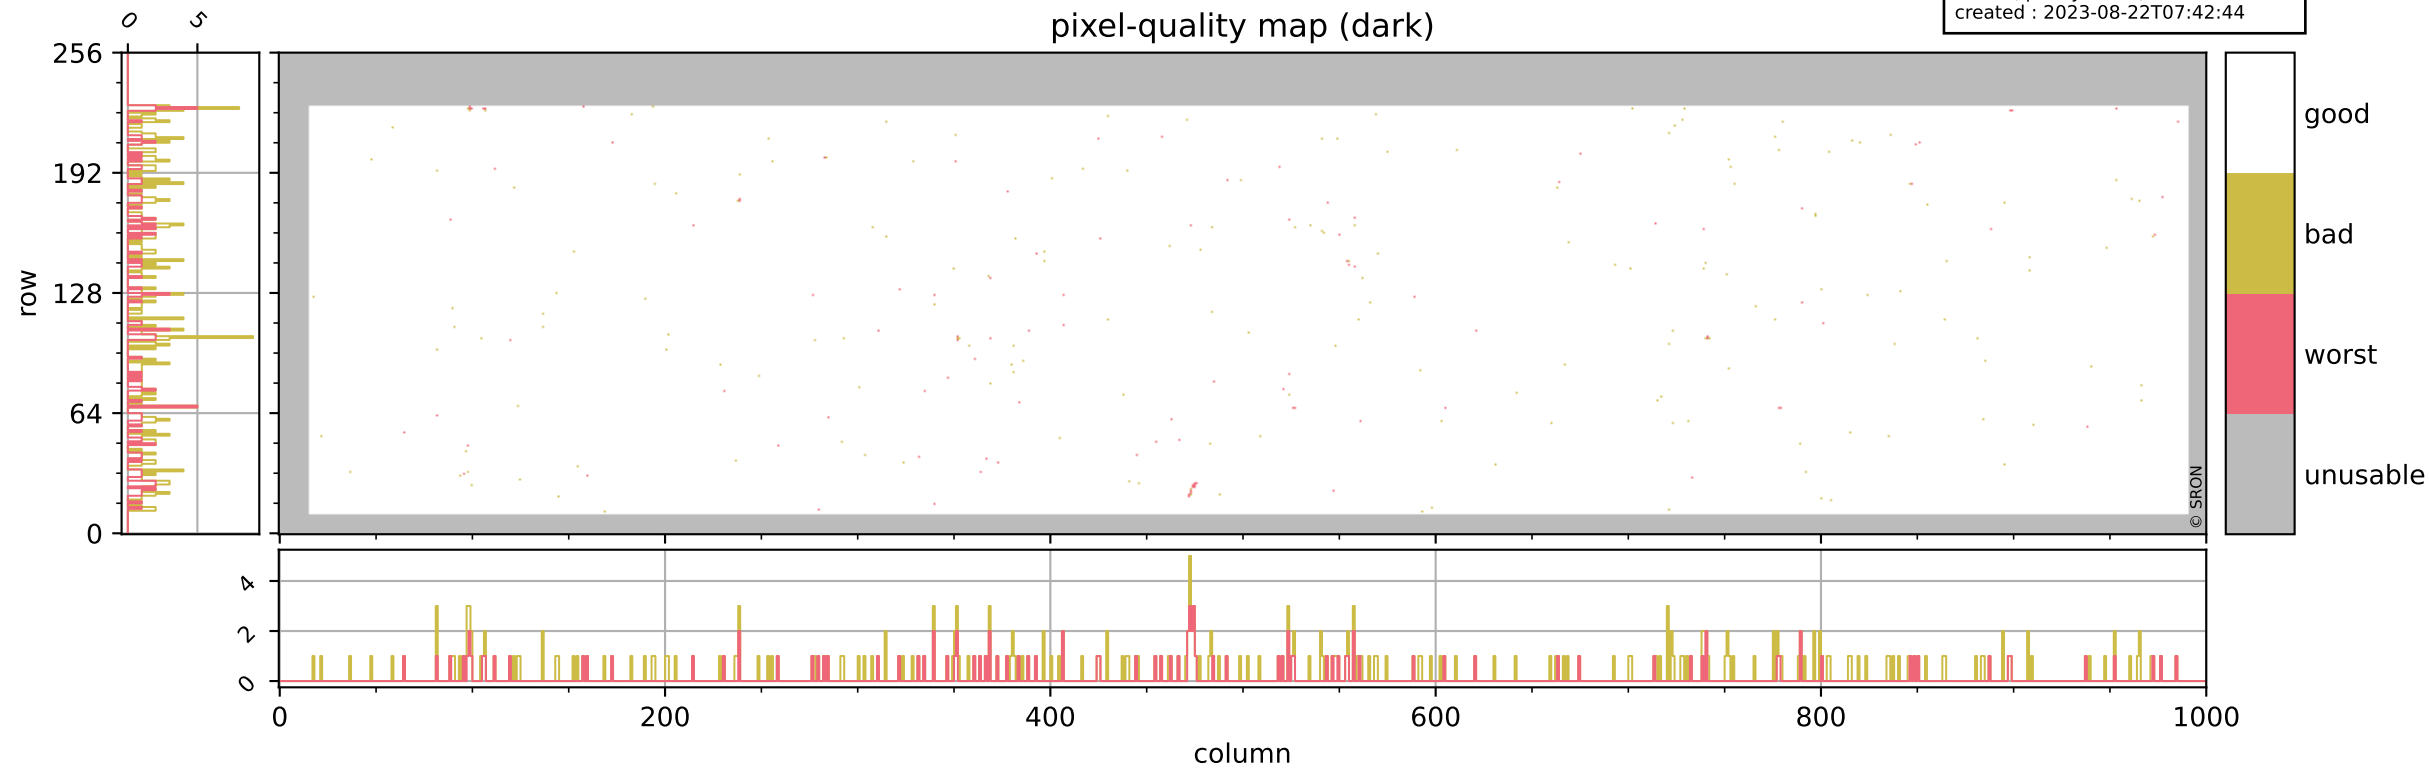

# Tropomi SWIR pixel quality (official)

orbits : 18 in [2842, 2887]  
coverage : 2018-05-01 / 2018-05-04  
bad (quality < 0.8) : 2608  
worst (quality < 0.1) : 300  
created : 2023-08-22T07:42:43

## pixel-quality map

# Tropomi SWIR pixel quality (official)

orbits : 18 in [2842, 2887]  
coverage : 2018-05-01 / 2018-05-04  
bad (quality < 0.8) : 285  
worst (quality < 0.1) : 106  
created : 2023-08-22T07:42:44

## pixel-quality map (dark)