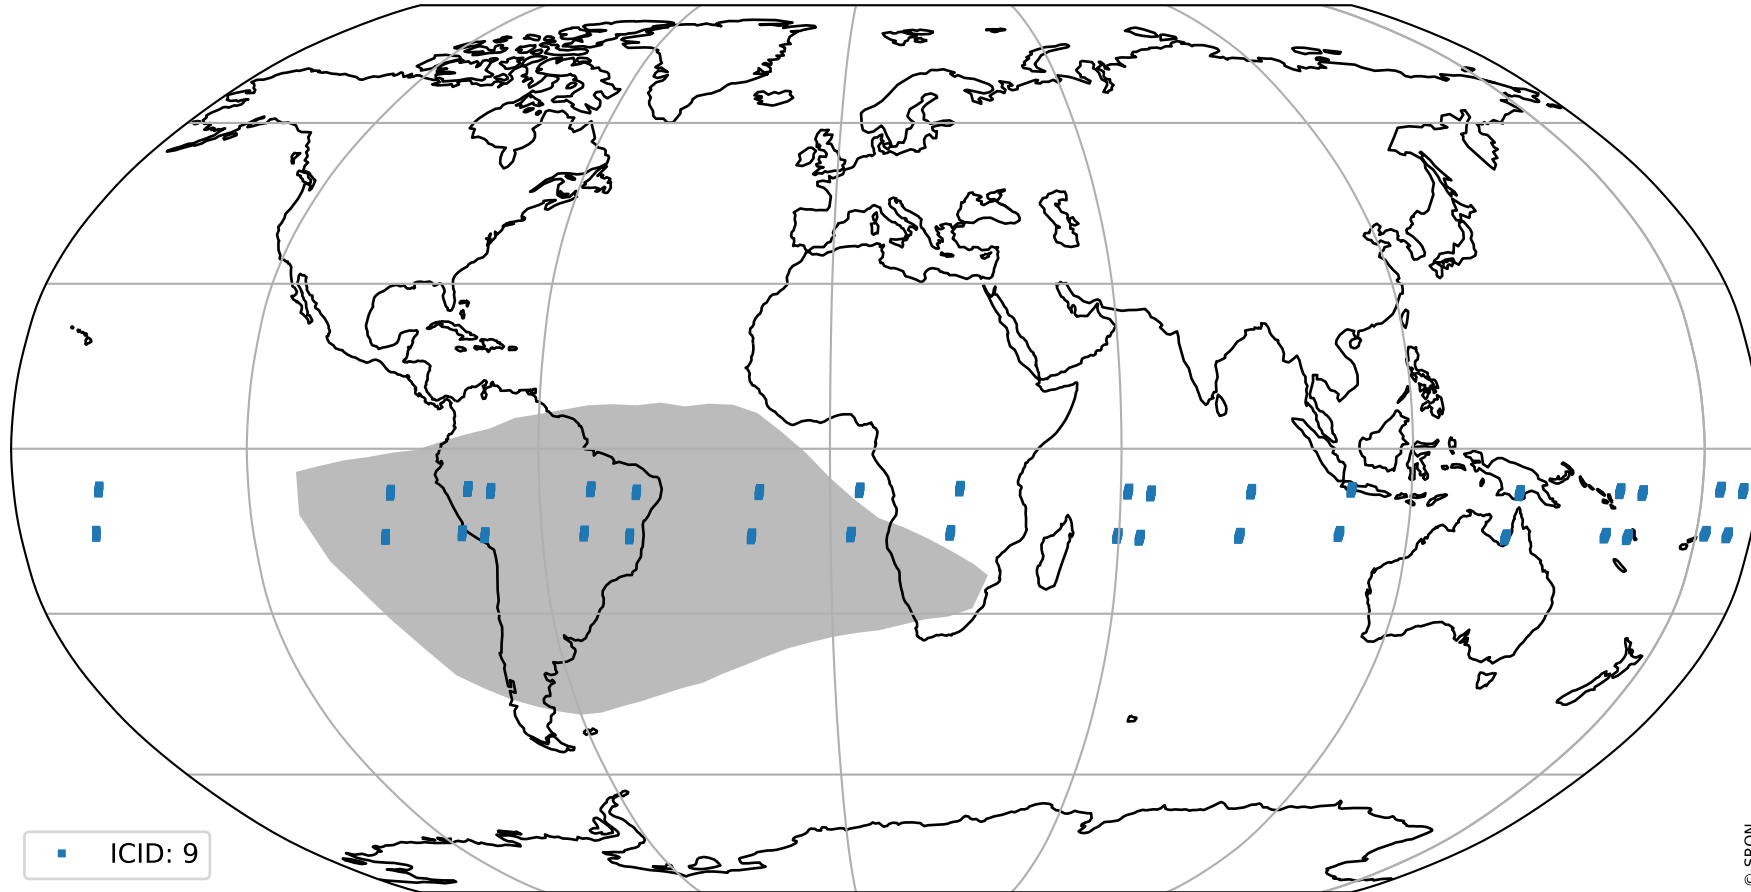

# Tropomi SWIR pixel quality (official)

orbits : 18 in [2842, 2887]  
coverage : 2018-05-01 / 2018-05-04  
created : 2023-08-22T07:42:44

## Histograms of pixel-quality

# Tropomi SWIR pixel quality (official) ground-tracks of Sentinel-5P

orbits : 18 in [2842, 2887]  
coverage : 2018-05-01 / 2018-05-04  
created : 2023-08-22T07:42:45