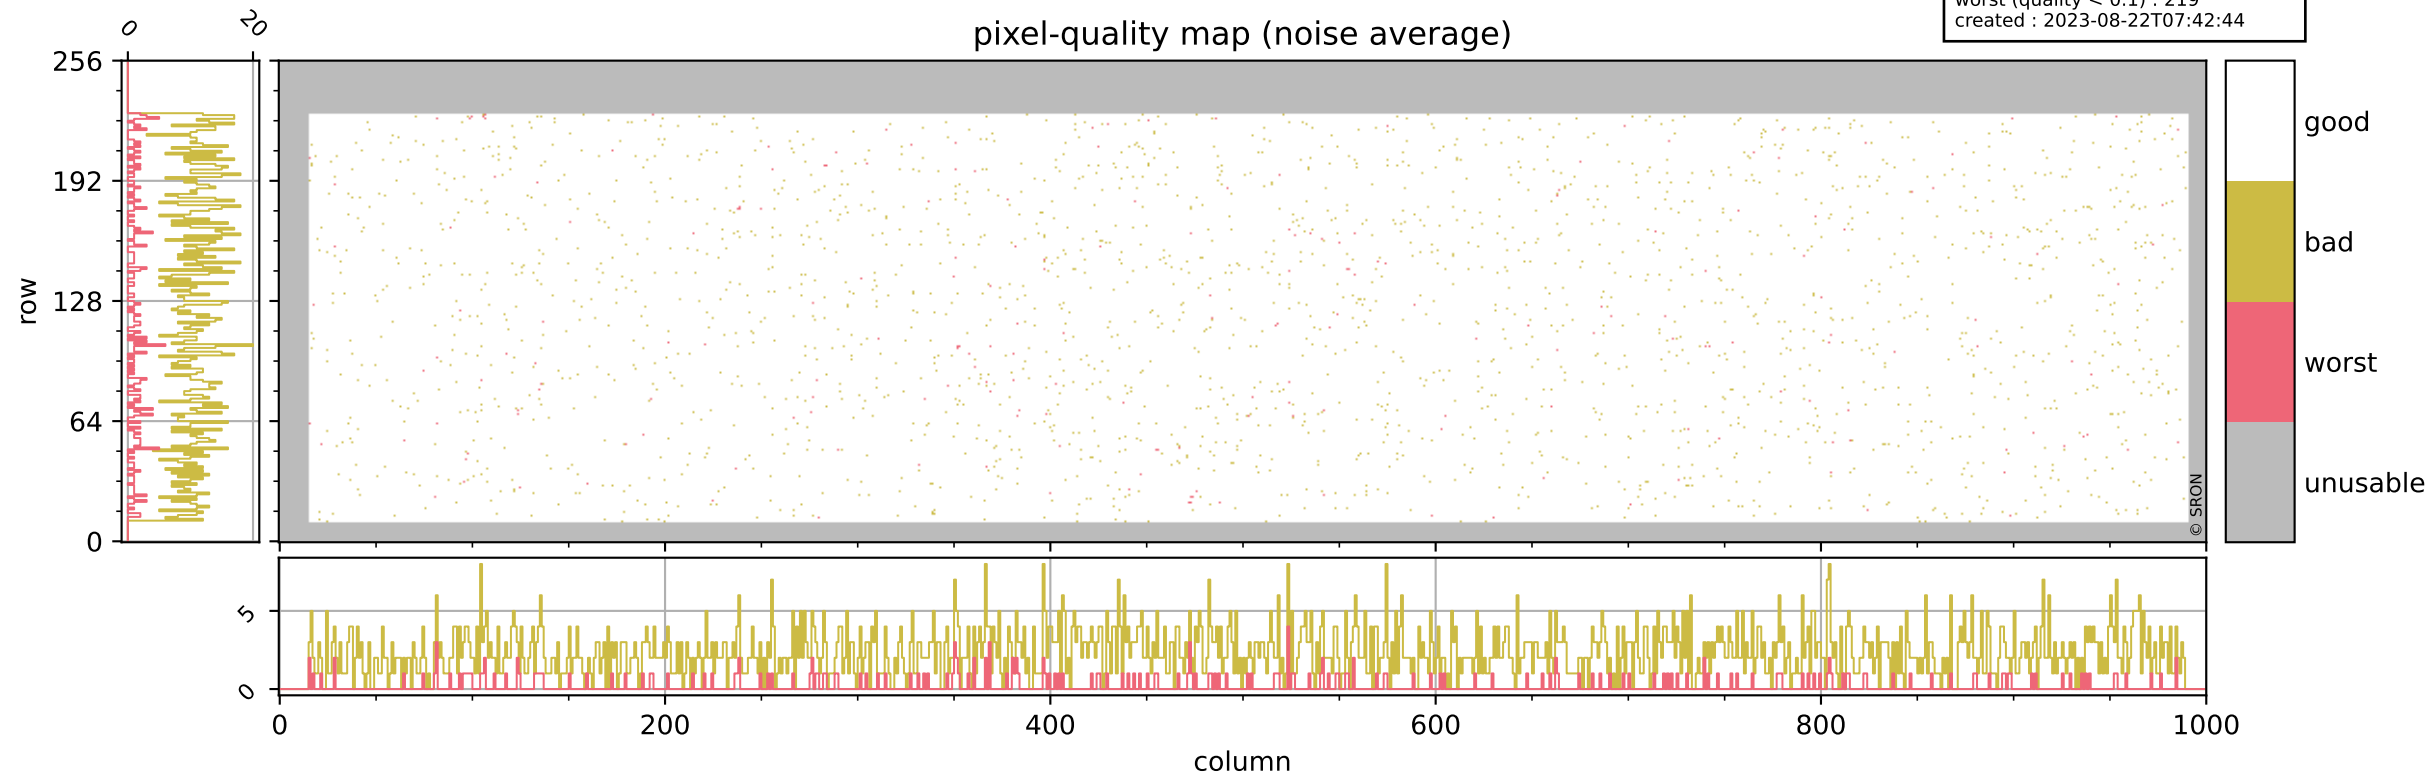

## pixel-quality map

# Tropomi SWIR pixel quality (official)

orbits : 18 in [2842, 2887]  
coverage : 2018-05-01 / 2018-05-04  
bad (quality < 0.8) : 285  
worst (quality < 0.1) : 106  
created : 2023-08-22T07:42:44

## pixel-quality map (dark)

# Tropomi SWIR pixel quality (official)

orbits : 18 in [2842, 2887]  
coverage : 2018-05-01 / 2018-05-04  
bad (quality < 0.8) : 2349  
worst (quality < 0.1) : 219  
created : 2023-08-22T07:42:44