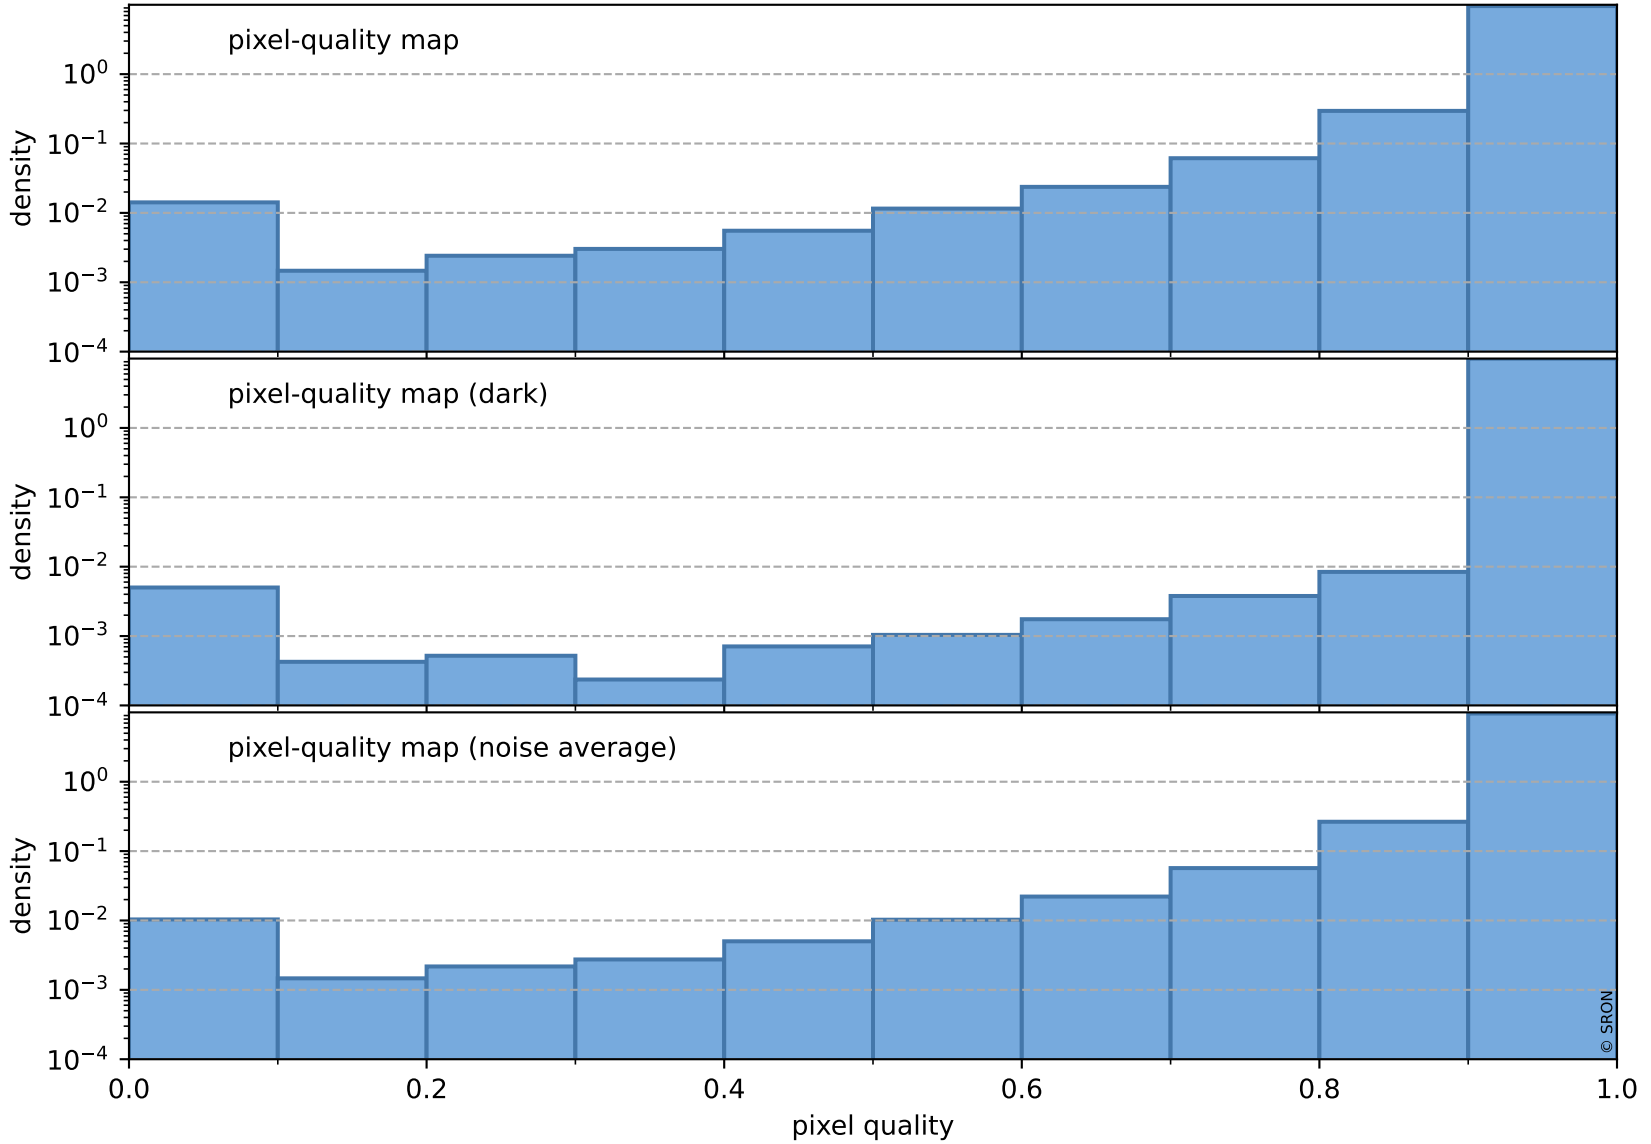

Tropomi SWIR pixel quality (official)

orbits : 18 in [2842, 2887]
coverage : 2018-05-01 / 2018-05-04
created : 2023-08-22T07:42:44

Histograms of pixel-quality