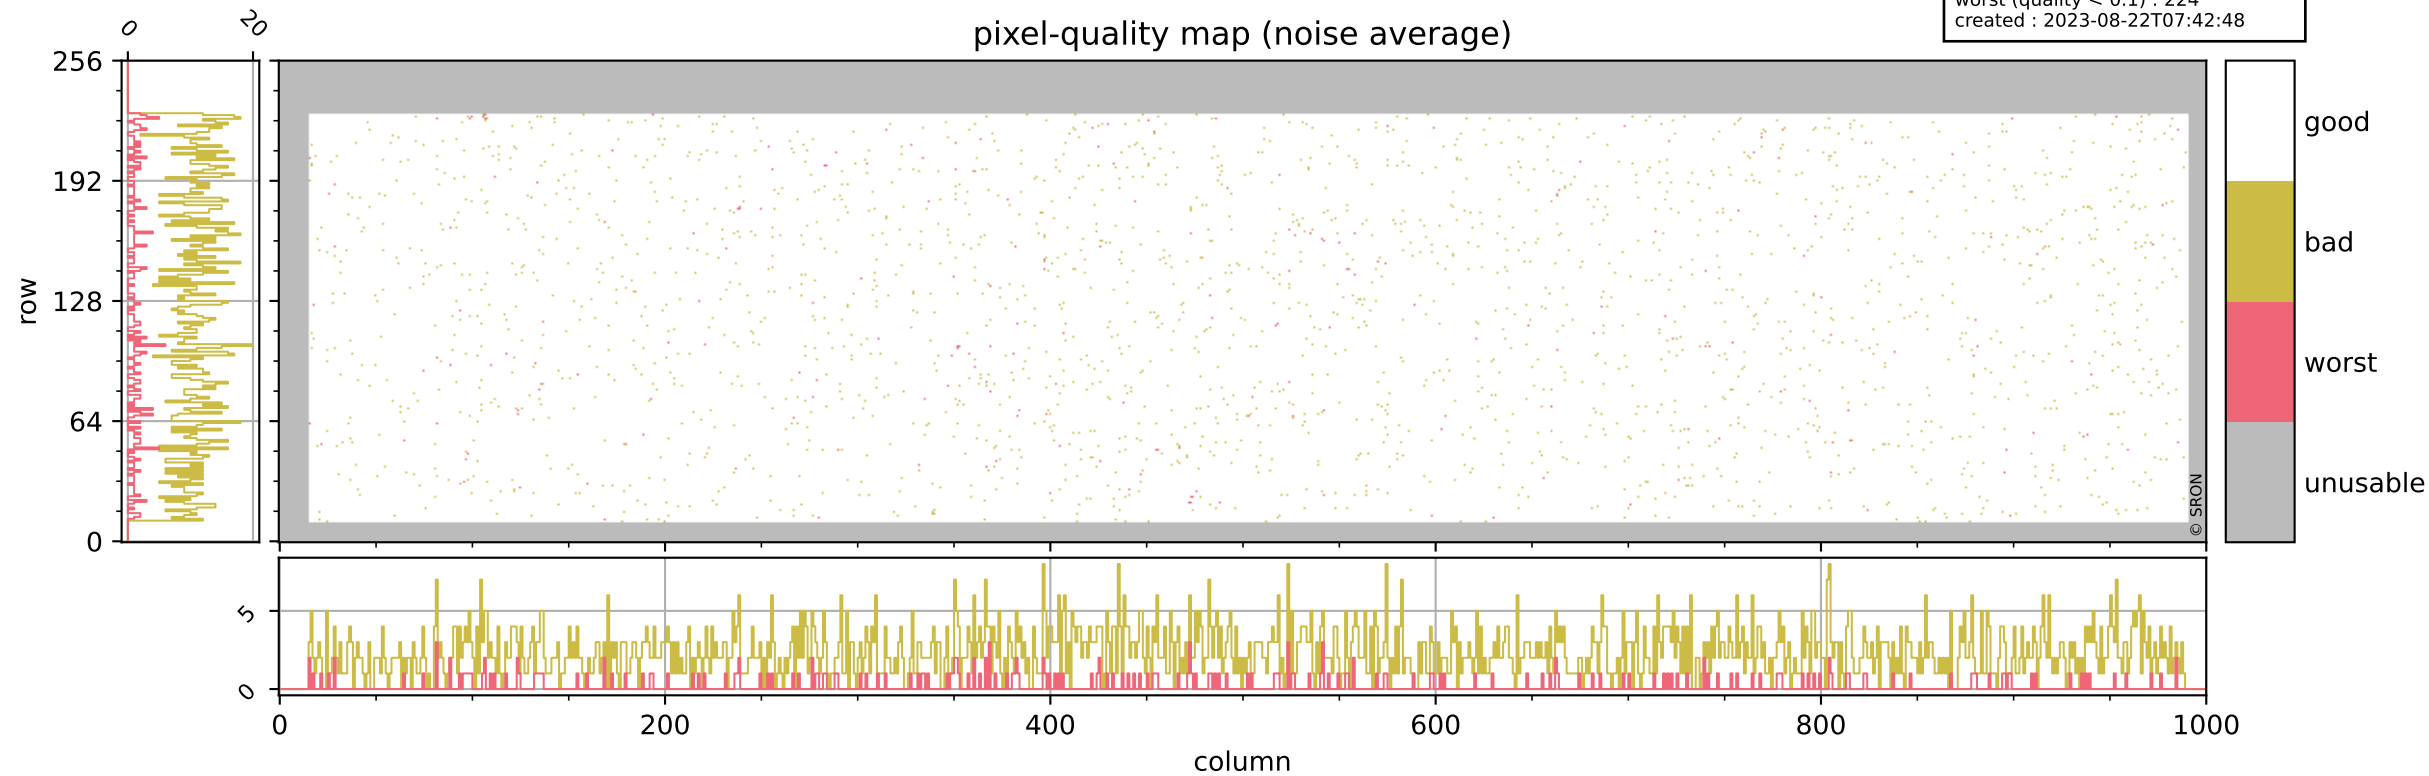

Tropomi SWIR pixel quality (official)

orbits : 19 in [2872, 2917]
coverage : 2018-05-04 / 2018-05-06
bad (quality < 0.8) : 2614
worst (quality < 0.1) : 304
created : 2023-08-22T07:42:47

Tropomi SWIR pixel quality (official)

orbits : 19 in [2872, 2917]
coverage : 2018-05-04 / 2018-05-06
bad (quality < 0.8) : 283
worst (quality < 0.1) : 109
created : 2023-08-22T07:42:48

pixel-quality map (dark)

Tropomi SWIR pixel quality (official)

orbits : 19 in [2872, 2917]
coverage : 2018-05-04 / 2018-05-06
bad (quality < 0.8) : 2358
worst (quality < 0.1) : 224
created : 2023-08-22T07:42:48

Tropomi SWIR pixel quality (official)

orbits : 19 in [2872, 2917]
coverage : 2018-05-04 / 2018-05-06
to good : 357
good to bad : 622
to worst : 96
created : 2023-08-22T07:42:48

Tropomi SWIR pixel quality (official) ground-tracks of Sentinel-5P

orbits : 19 in [2872, 2917]
coverage : 2018-05-04 / 2018-05-06
created : 2023-08-22T07:42:49

Tropomi SWIR pixel quality (official)

orbits : [2827, 2917]
coverage : 2018-04-30 / 2018-05-06
created : 2023-08-22T07:42:49