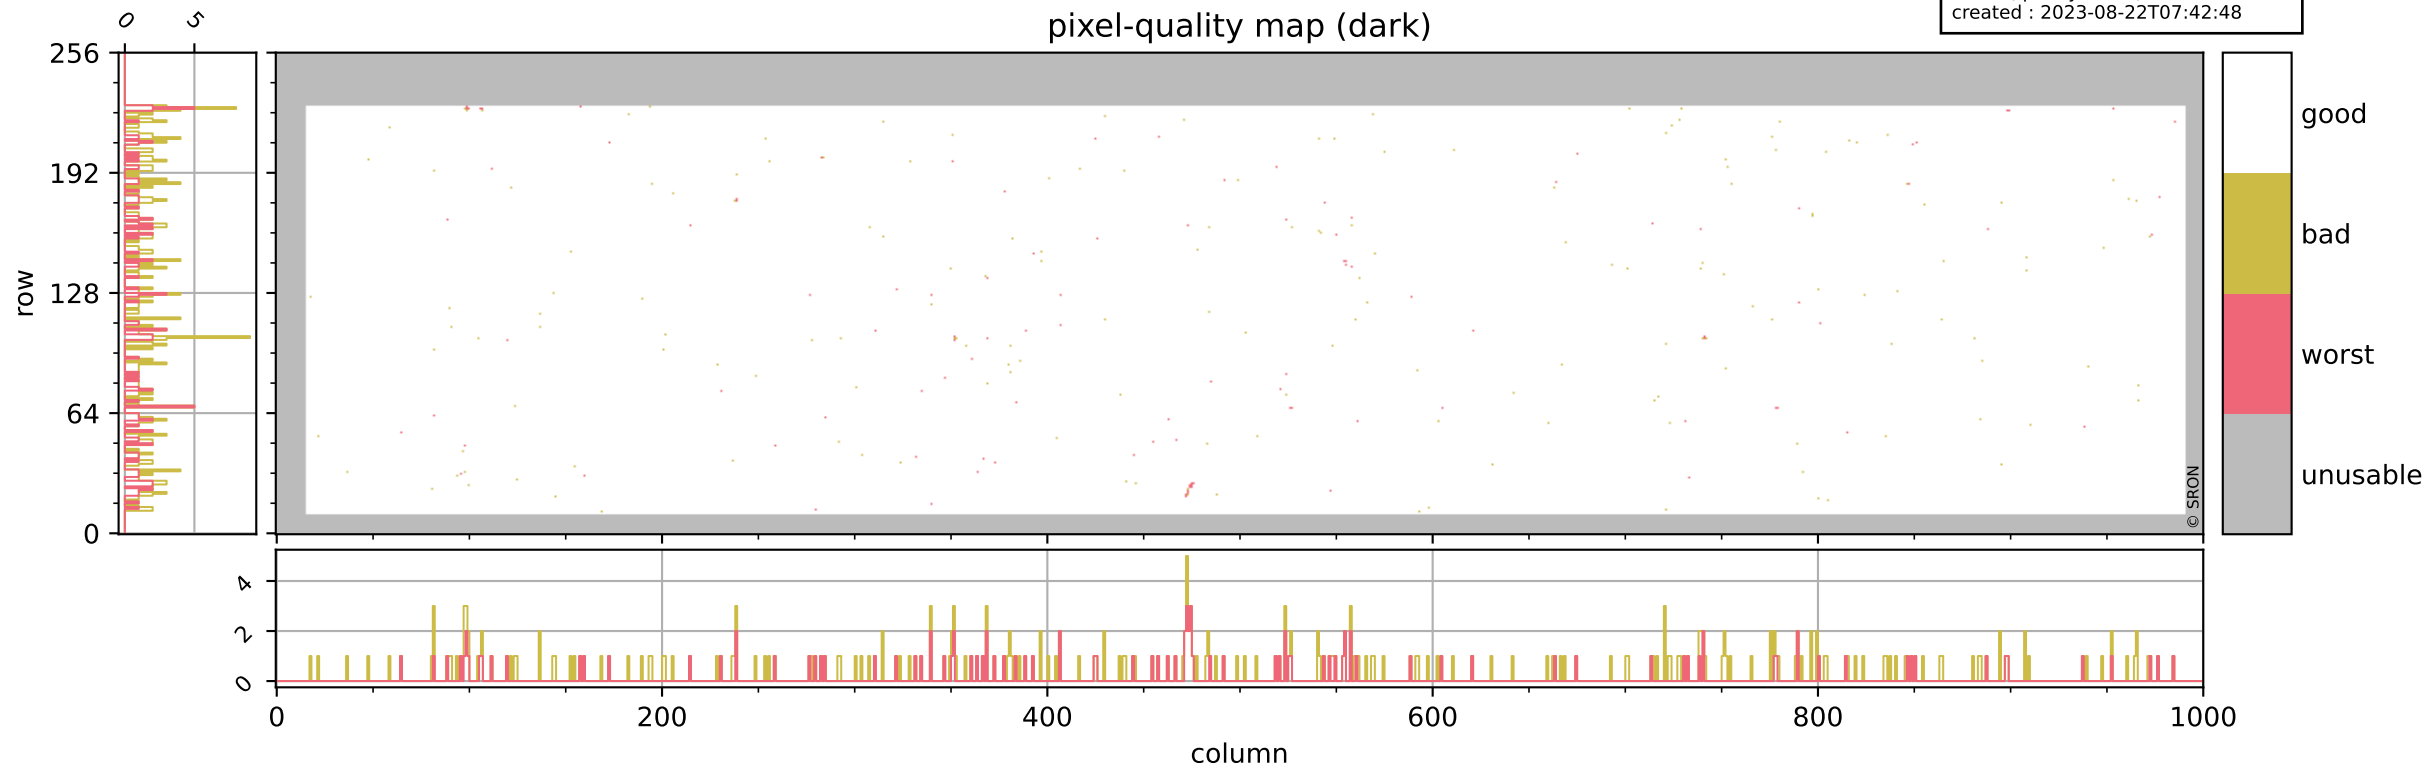

Tropomi SWIR pixel quality (official)

orbits : 19 in [2872, 2917]
coverage : 2018-05-04 / 2018-05-06
bad (quality < 0.8) : 2614
worst (quality < 0.1) : 304
created : 2023-08-22T07:42:47

Tropomi SWIR pixel quality (official)

orbits : 19 in [2872, 2917]
coverage : 2018-05-04 / 2018-05-06
bad (quality < 0.8) : 283
worst (quality < 0.1) : 109
created : 2023-08-22T07:42:48

pixel-quality map (dark)

Tropomi SWIR pixel quality (official)

orbits : 19 in [2872, 2917]
coverage : 2018-05-04 / 2018-05-06
bad (quality < 0.8) : 2358
worst (quality < 0.1) : 224
created : 2023-08-22T07:42:48

Tropomi SWIR pixel quality (official)

orbits : 19 in [2872, 2917]
coverage : 2018-05-04 / 2018-05-06
to good : 357
good to bad : 622
to worst : 96
created : 2023-08-22T07:42:48

Tropomi SWIR pixel quality (official) ground-tracks of Sentinel-5P

orbits : 19 in [2872, 2917]
coverage : 2018-05-04 / 2018-05-06
created : 2023-08-22T07:42:49

Tropomi SWIR pixel quality (official)

orbits : [2827, 2917]
coverage : 2018-04-30 / 2018-05-06
created : 2023-08-22T07:42:49