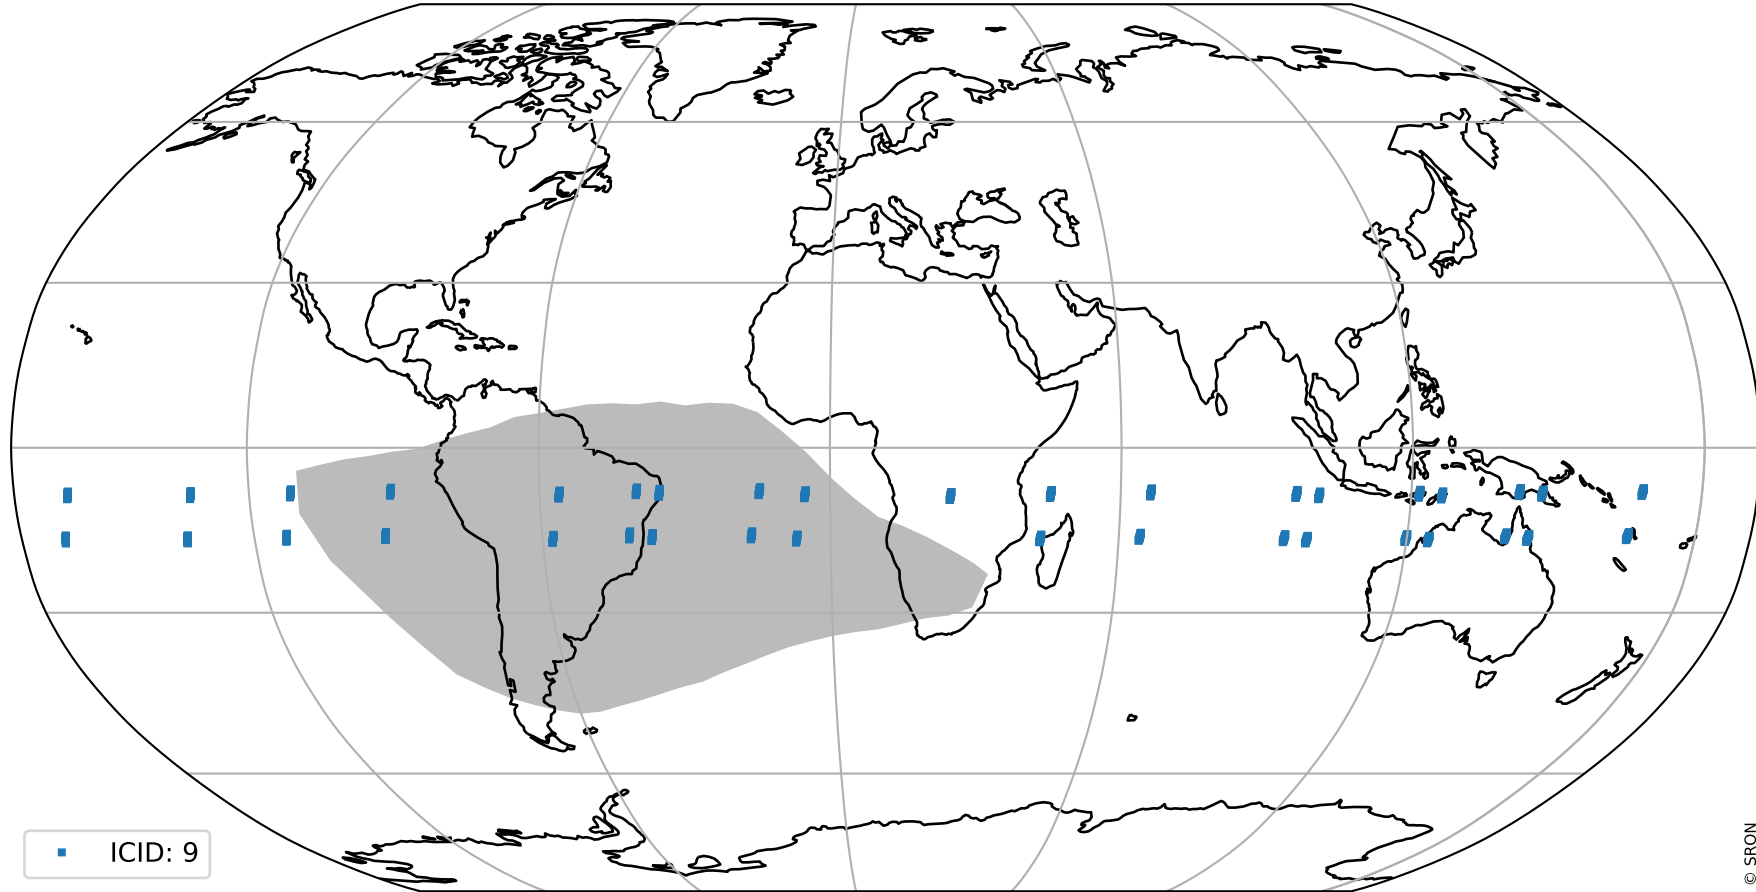

orbits : 19 in [2872, 2917]
coverage : 2018-05-04 / 2018-05-06
bad (quality < 0.8) : 2358
worst (quality < 0.1) : 224
created : 2023-08-22T07:42:48

Tropomi SWIR pixel quality (official)

orbits : 19 in [2872, 2917]
coverage : 2018-05-04 / 2018-05-06
to good : 357
good to bad : 622
to worst : 96
created : 2023-08-22T07:42:48

total quality compared with SWIR pixel-quality CKD

Tropomi SWIR pixel quality (official)

orbits : 19 in [2872, 2917]
coverage : 2018-05-04 / 2018-05-06
created : 2023-08-22T07:42:48

Histograms of pixel-quality

Tropomi SWIR pixel quality (official) ground-tracks of Sentinel-5P

orbits : 19 in [2872, 2917]
coverage : 2018-05-04 / 2018-05-06
created : 2023-08-22T07:42:49

Tropomi SWIR pixel quality (official)

orbits : [2827, 2917]
coverage : 2018-04-30 / 2018-05-06
created : 2023-08-22T07:42:49