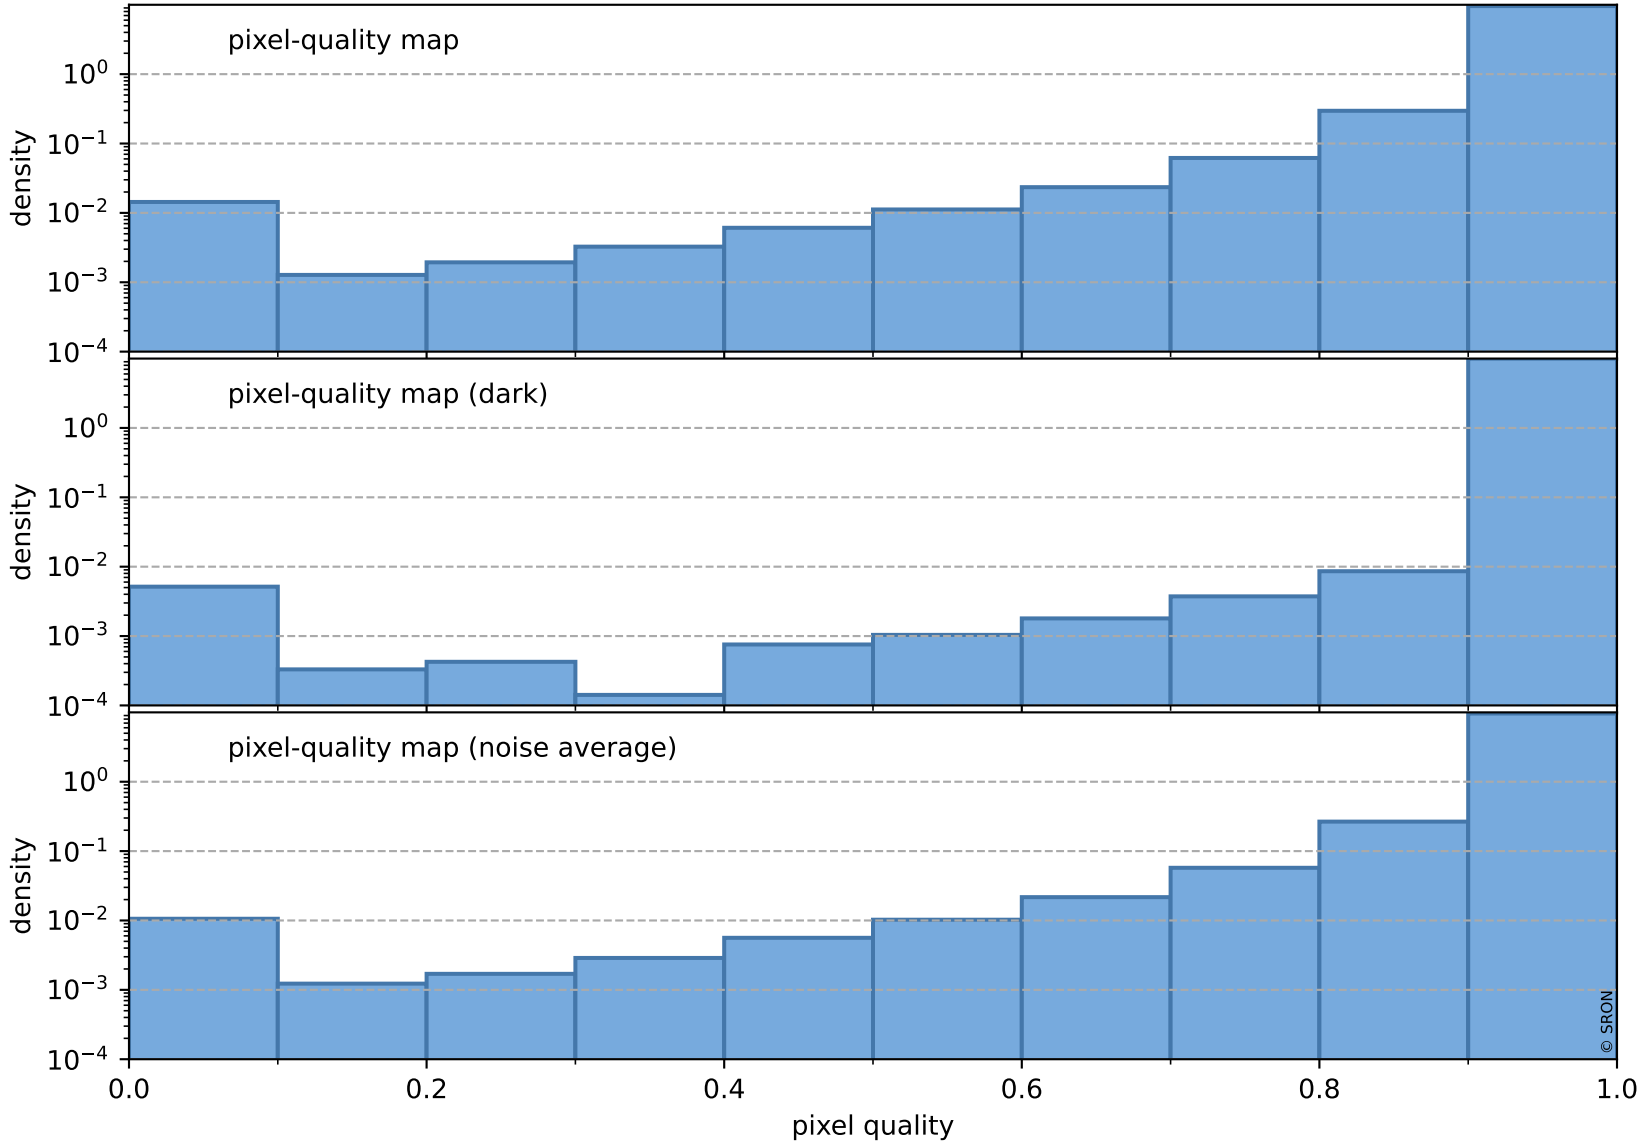

orbits : 19 in [2872, 2917]
coverage : 2018-05-04 / 2018-05-06
bad (quality < 0.8) : 283
worst (quality < 0.1) : 109
created : 2023-08-22T07:42:48

pixel-quality map (dark)

Tropomi SWIR pixel quality (official)

orbits : 19 in [2872, 2917]
coverage : 2018-05-04 / 2018-05-06
bad (quality < 0.8) : 2358
worst (quality < 0.1) : 224
created : 2023-08-22T07:42:48

Tropomi SWIR pixel quality (official)

orbits : 19 in [2872, 2917]
coverage : 2018-05-04 / 2018-05-06
to good : 357
good to bad : 622
to worst : 96
created : 2023-08-22T07:42:48

total quality compared with SWIR pixel-quality CKD

Tropomi SWIR pixel quality (official)

orbits : 19 in [2872, 2917]
coverage : 2018-05-04 / 2018-05-06
created : 2023-08-22T07:42:48

Histograms of pixel-quality

Tropomi SWIR pixel quality (official) ground-tracks of Sentinel-5P

orbits : 19 in [2872, 2917]
coverage : 2018-05-04 / 2018-05-06
created : 2023-08-22T07:42:49

Tropomi SWIR pixel quality (official)

orbits : [2827, 2917]
coverage : 2018-04-30 / 2018-05-06
created : 2023-08-22T07:42:49