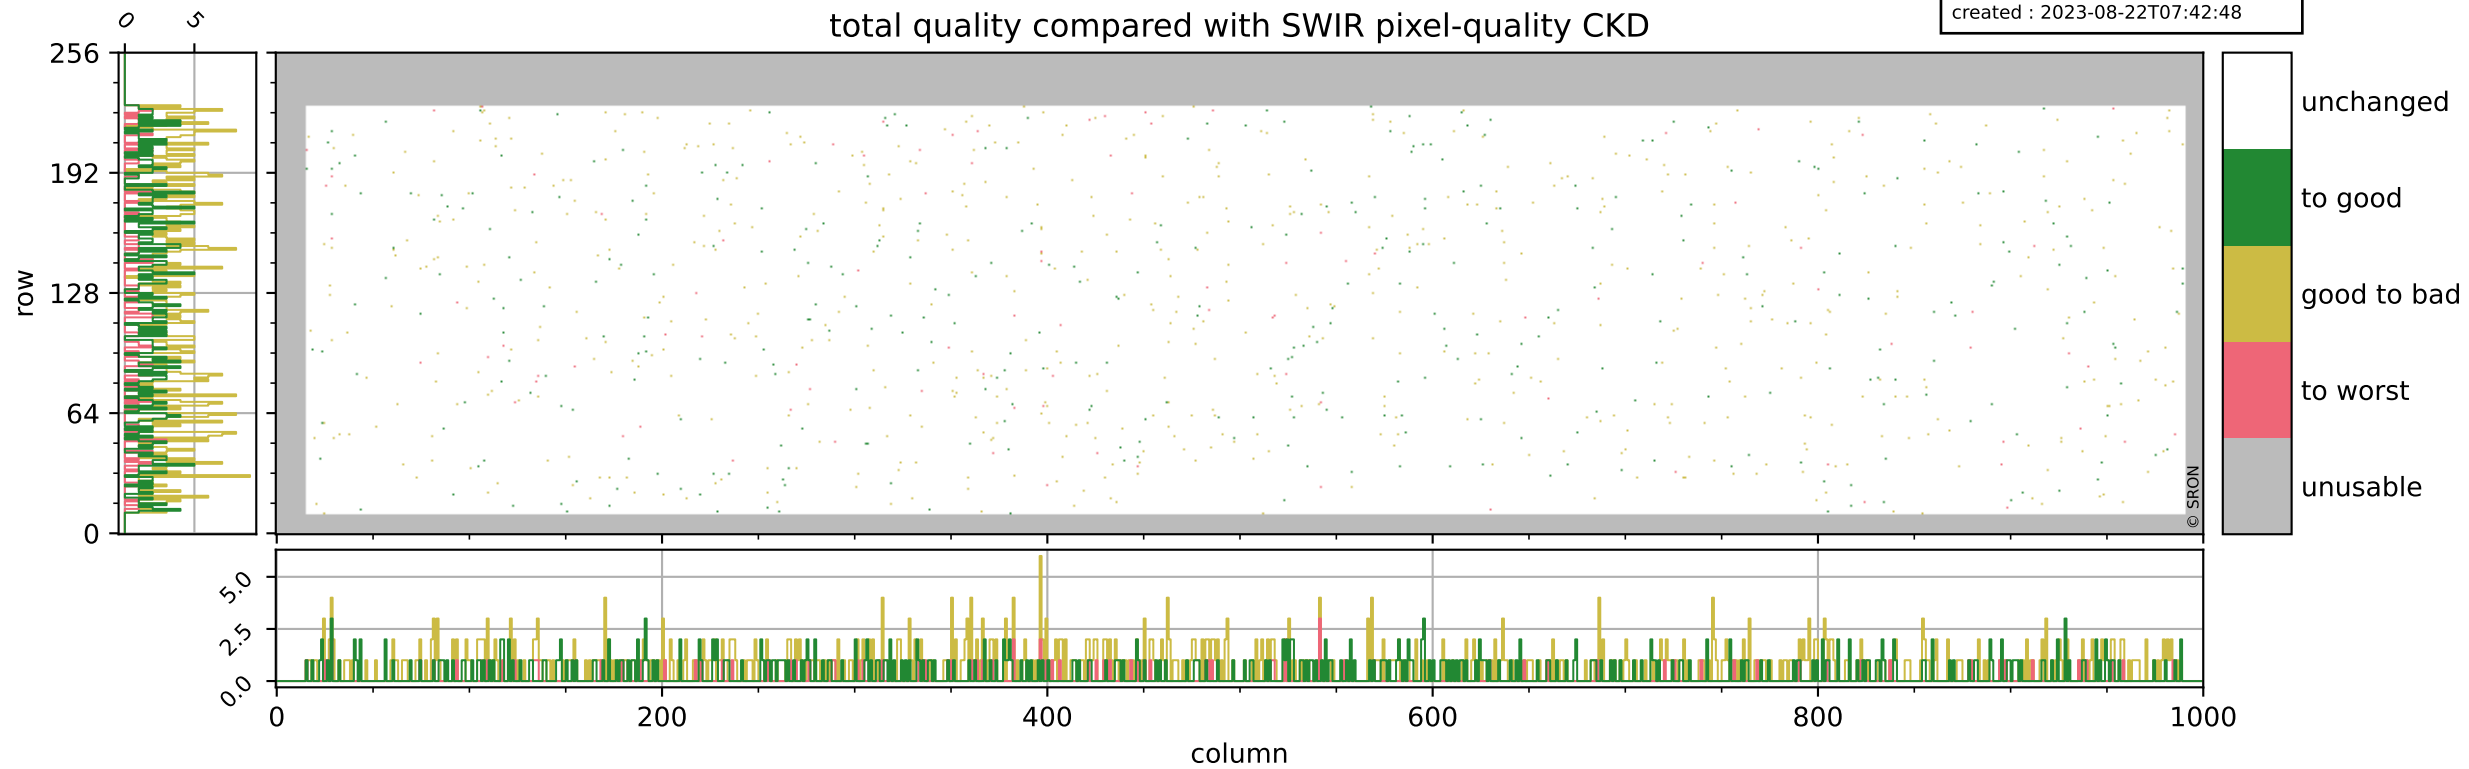

orbits : 19 in [2872, 2917]
coverage : 2018-05-04 / 2018-05-06
bad (quality < 0.8) : 283
worst (quality < 0.1) : 109
created : 2023-08-22T07:42:48

pixel-quality map (dark)

Tropomi SWIR pixel quality (official)

orbits : 19 in [2872, 2917]
coverage : 2018-05-04 / 2018-05-06
bad (quality < 0.8) : 2358
worst (quality < 0.1) : 224
created : 2023-08-22T07:42:48

Tropomi SWIR pixel quality (official)

orbits : 19 in [2872, 2917]
coverage : 2018-05-04 / 2018-05-06
to good : 357
good to bad : 622
to worst : 96
created : 2023-08-22T07:42:48

total quality compared with SWIR pixel-quality CKD

Tropomi SWIR pixel quality (official)

orbits : 19 in [2872, 2917]
coverage : 2018-05-04 / 2018-05-06
created : 2023-08-22T07:42:48

Histograms of pixel-quality

Tropomi SWIR pixel quality (official) ground-tracks of Sentinel-5P

orbits : 19 in [2872, 2917]
coverage : 2018-05-04 / 2018-05-06
created : 2023-08-22T07:42:49

Tropomi SWIR pixel quality (official)

orbits : [2827, 2917]
coverage : 2018-04-30 / 2018-05-06
created : 2023-08-22T07:42:49