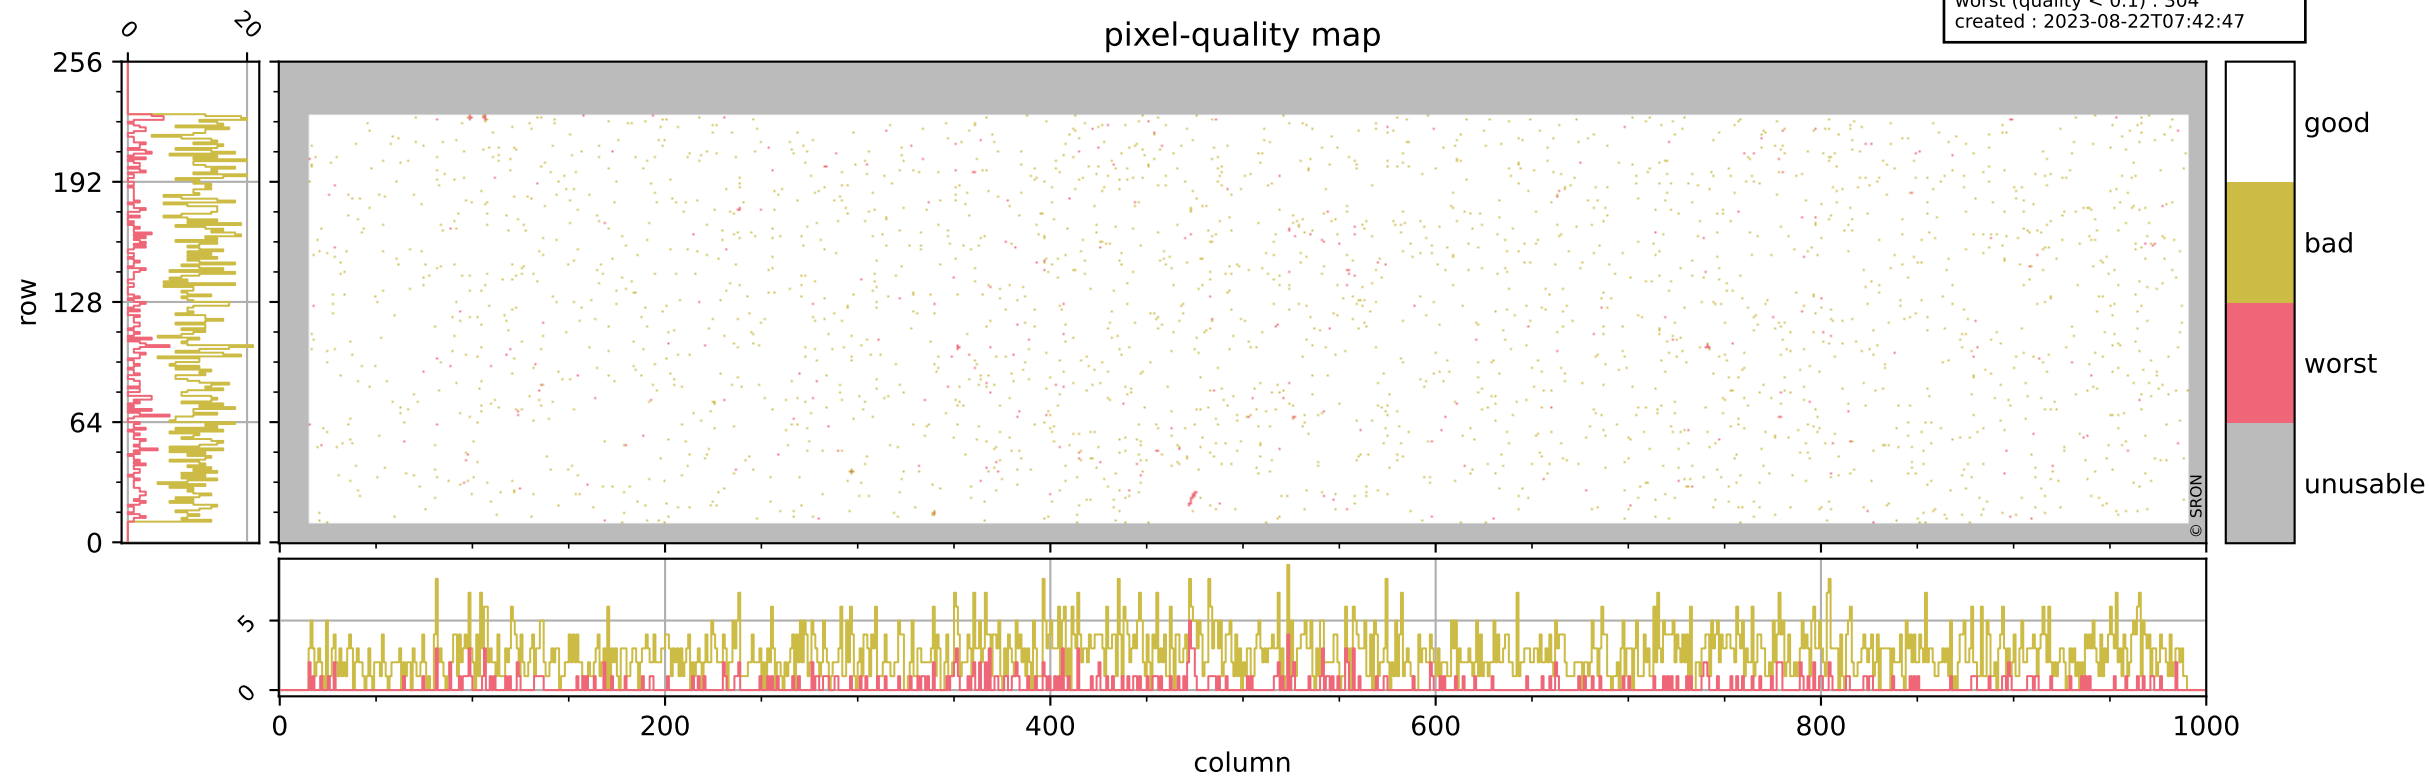

Tropomi SWIR pixel quality (official)

orbits : 19 in [2872, 2917]
coverage : 2018-05-04 / 2018-05-06
bad (quality < 0.8) : 2614
worst (quality < 0.1) : 304
created : 2023-08-22T07:42:47

Tropomi SWIR pixel quality (official)

orbits : 19 in [2872, 2917]
coverage : 2018-05-04 / 2018-05-06
bad (quality < 0.8) : 283
worst (quality < 0.1) : 109
created : 2023-08-22T07:42:48

pixel-quality map (dark)

Tropomi SWIR pixel quality (official)

orbits : 19 in [2872, 2917]
coverage : 2018-05-04 / 2018-05-06
bad (quality < 0.8) : 2358
worst (quality < 0.1) : 224
created : 2023-08-22T07:42:48

Tropomi SWIR pixel quality (official)

orbits : 19 in [2872, 2917]
coverage : 2018-05-04 / 2018-05-06
to good : 357
good to bad : 622
to worst : 96
created : 2023-08-22T07:42:48

Tropomi SWIR pixel quality (official) ground-tracks of Sentinel-5P

orbits : 19 in [2872, 2917]
coverage : 2018-05-04 / 2018-05-06
created : 2023-08-22T07:42:49

Tropomi SWIR pixel quality (official)

orbits : [2827, 2917]
coverage : 2018-04-30 / 2018-05-06
created : 2023-08-22T07:42:49