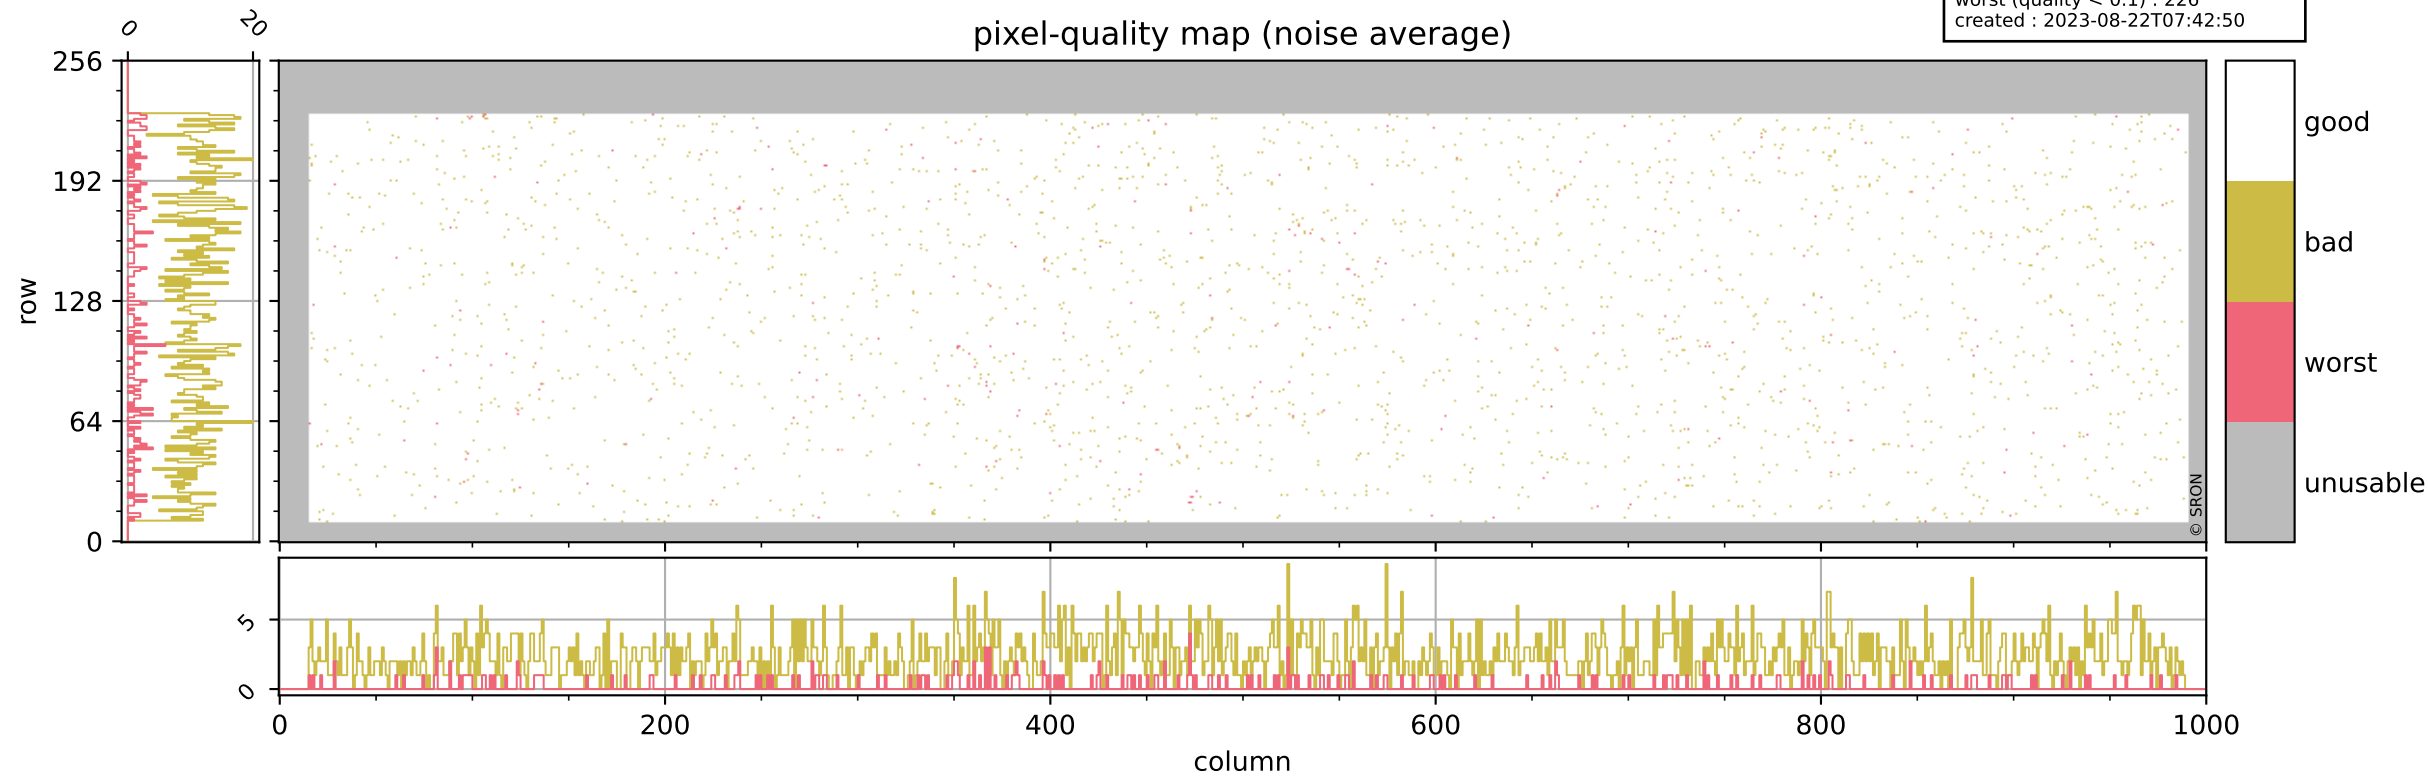

Tropomi SWIR pixel quality (official)

orbits : 19 in [2887, 2932]
coverage : 2018-05-05 / 2018-05-08
bad (quality < 0.8) : 2639
worst (quality < 0.1) : 308
created : 2023-08-22T07:42:50

pixel-quality map

Tropomi SWIR pixel quality (official)

orbits : 19 in [2887, 2932]
coverage : 2018-05-05 / 2018-05-08
bad (quality < 0.8) : 285
worst (quality < 0.1) : 108
created : 2023-08-22T07:42:50

Tropomi SWIR pixel quality (official)

orbits : 19 in [2887, 2932]
coverage : 2018-05-05 / 2018-05-08
bad (quality < 0.8) : 2393
worst (quality < 0.1) : 226
created : 2023-08-22T07:42:50

Tropomi SWIR pixel quality (official)

orbits : 19 in [2887, 2932]
coverage : 2018-05-05 / 2018-05-08
to good : 356
good to bad : 646
to worst : 99
created : 2023-08-22T07:42:50

Tropomi SWIR pixel quality (official) ground-tracks of Sentinel-5P

orbits : 19 in [2887, 2932]
coverage : 2018-05-05 / 2018-05-08
created : 2023-08-22T07:42:51

Tropomi SWIR pixel quality (official)

orbits : [2827, 2932]
coverage : 2018-04-30 / 2018-05-08
created : 2023-08-22T07:42:51