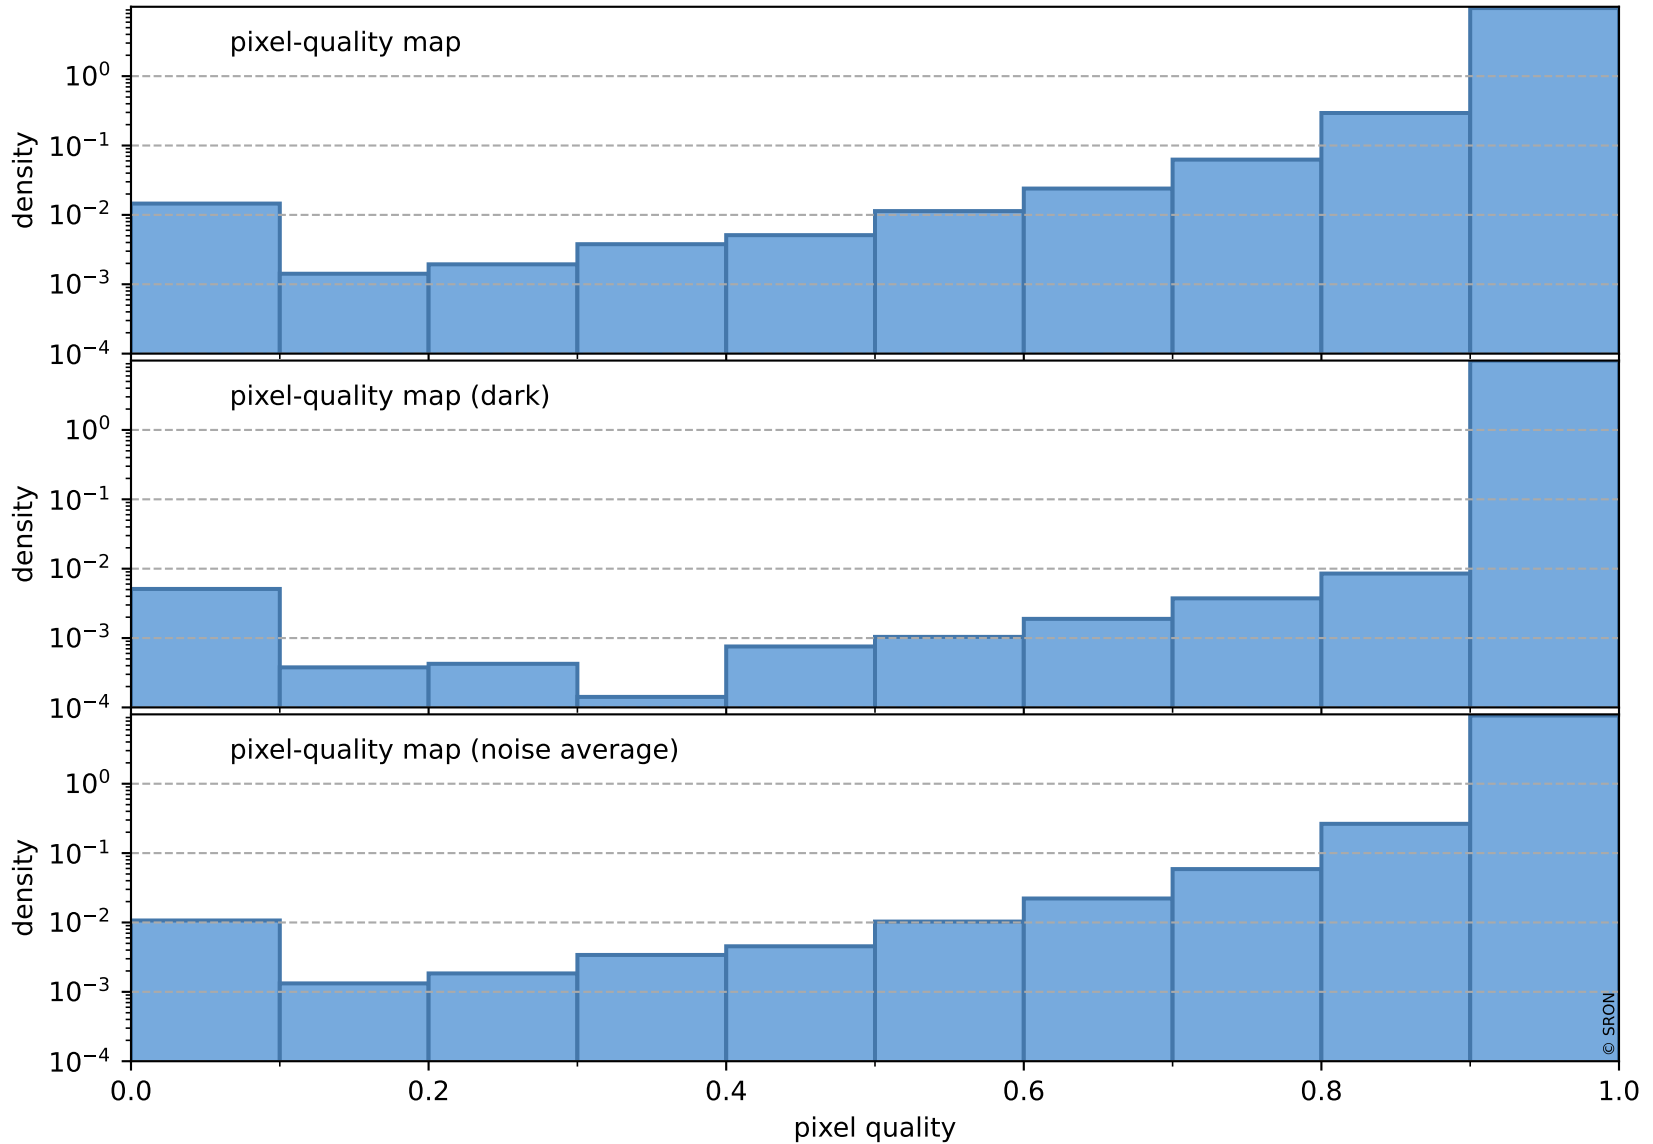

Tropomi SWIR pixel quality (official)

orbits : 19 in [2887, 2932]
coverage : 2018-05-05 / 2018-05-08
bad (quality < 0.8) : 285
worst (quality < 0.1) : 108
created : 2023-08-22T07:42:50

Tropomi SWIR pixel quality (official)

orbits : 19 in [2887, 2932]
coverage : 2018-05-05 / 2018-05-08
bad (quality < 0.8) : 2393
worst (quality < 0.1) : 226
created : 2023-08-22T07:42:50

Tropomi SWIR pixel quality (official)

orbits : 19 in [2887, 2932]
coverage : 2018-05-05 / 2018-05-08
to good : 356
good to bad : 646
to worst : 99
created : 2023-08-22T07:42:50

total quality compared with SWIR pixel-quality CKD

Tropomi SWIR pixel quality (official)

orbits : 19 in [2887, 2932]
coverage : 2018-05-05 / 2018-05-08
created : 2023-08-22T07:42:51

Histograms of pixel-quality

Tropomi SWIR pixel quality (official) ground-tracks of Sentinel-5P

orbits : 19 in [2887, 2932]
coverage : 2018-05-05 / 2018-05-08
created : 2023-08-22T07:42:51

Tropomi SWIR pixel quality (official)

orbits : [2827, 2932]
coverage : 2018-04-30 / 2018-05-08
created : 2023-08-22T07:42:51