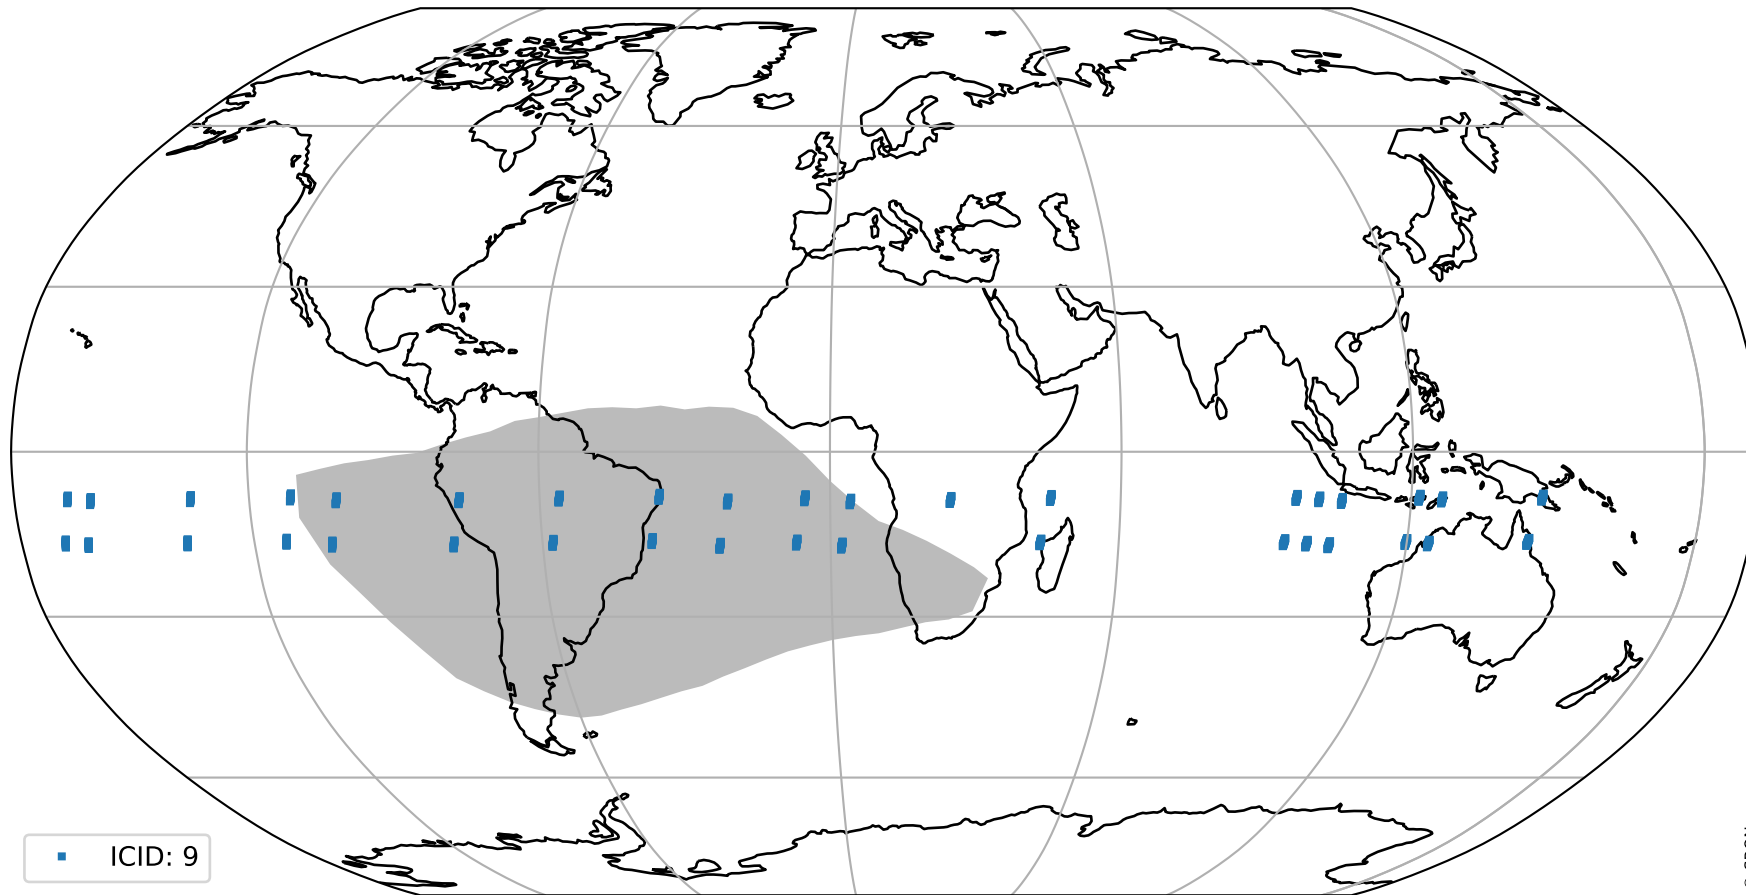

orbits : 19 in [2887, 2932]
coverage : 2018-05-05 / 2018-05-08
bad (quality < 0.8) : 2393
worst (quality < 0.1) : 226
created : 2023-08-22T07:42:50

Tropomi SWIR pixel quality (official)

orbits : 19 in [2887, 2932]
coverage : 2018-05-05 / 2018-05-08
to good : 356
good to bad : 646
to worst : 99
created : 2023-08-22T07:42:50

total quality compared with SWIR pixel-quality CKD

Tropomi SWIR pixel quality (official)

orbits : 19 in [2887, 2932]
coverage : 2018-05-05 / 2018-05-08
created : 2023-08-22T07:42:51

Histograms of pixel-quality

Tropomi SWIR pixel quality (official) ground-tracks of Sentinel-5P

orbits : 19 in [2887, 2932]
coverage : 2018-05-05 / 2018-05-08
created : 2023-08-22T07:42:51

Tropomi SWIR pixel quality (official)

orbits : [2827, 2932]
coverage : 2018-04-30 / 2018-05-08
created : 2023-08-22T07:42:51