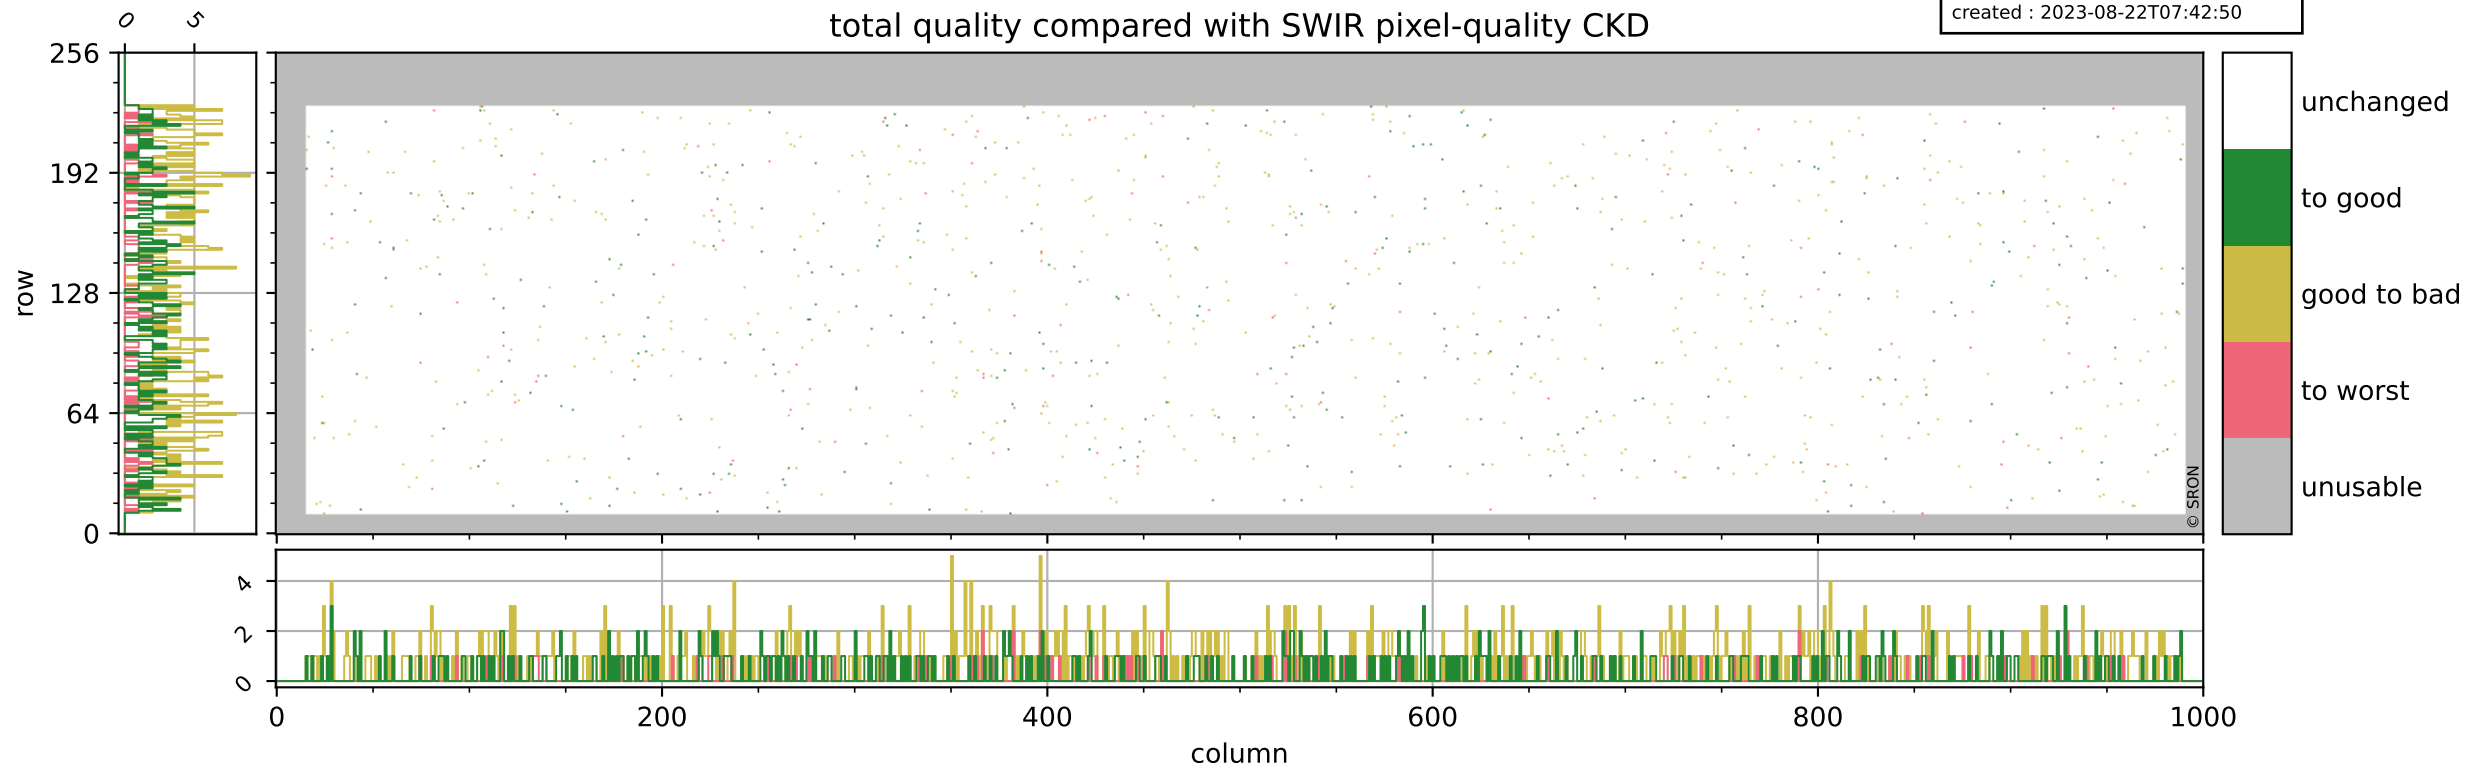

Tropomi SWIR pixel quality (official)

orbits : 19 in [2887, 2932]
coverage : 2018-05-05 / 2018-05-08
bad (quality < 0.8) : 285
worst (quality < 0.1) : 108
created : 2023-08-22T07:42:50

Tropomi SWIR pixel quality (official)

orbits : 19 in [2887, 2932]
coverage : 2018-05-05 / 2018-05-08
bad (quality < 0.8) : 2393
worst (quality < 0.1) : 226
created : 2023-08-22T07:42:50

Tropomi SWIR pixel quality (official)

orbits : 19 in [2887, 2932]
coverage : 2018-05-05 / 2018-05-08
to good : 356
good to bad : 646
to worst : 99
created : 2023-08-22T07:42:50

total quality compared with SWIR pixel-quality CKD

Tropomi SWIR pixel quality (official)

orbits : 19 in [2887, 2932]
coverage : 2018-05-05 / 2018-05-08
created : 2023-08-22T07:42:51

Histograms of pixel-quality

Tropomi SWIR pixel quality (official) ground-tracks of Sentinel-5P

orbits : 19 in [2887, 2932]
coverage : 2018-05-05 / 2018-05-08
created : 2023-08-22T07:42:51

Tropomi SWIR pixel quality (official)

orbits : [2827, 2932]
coverage : 2018-04-30 / 2018-05-08
created : 2023-08-22T07:42:51