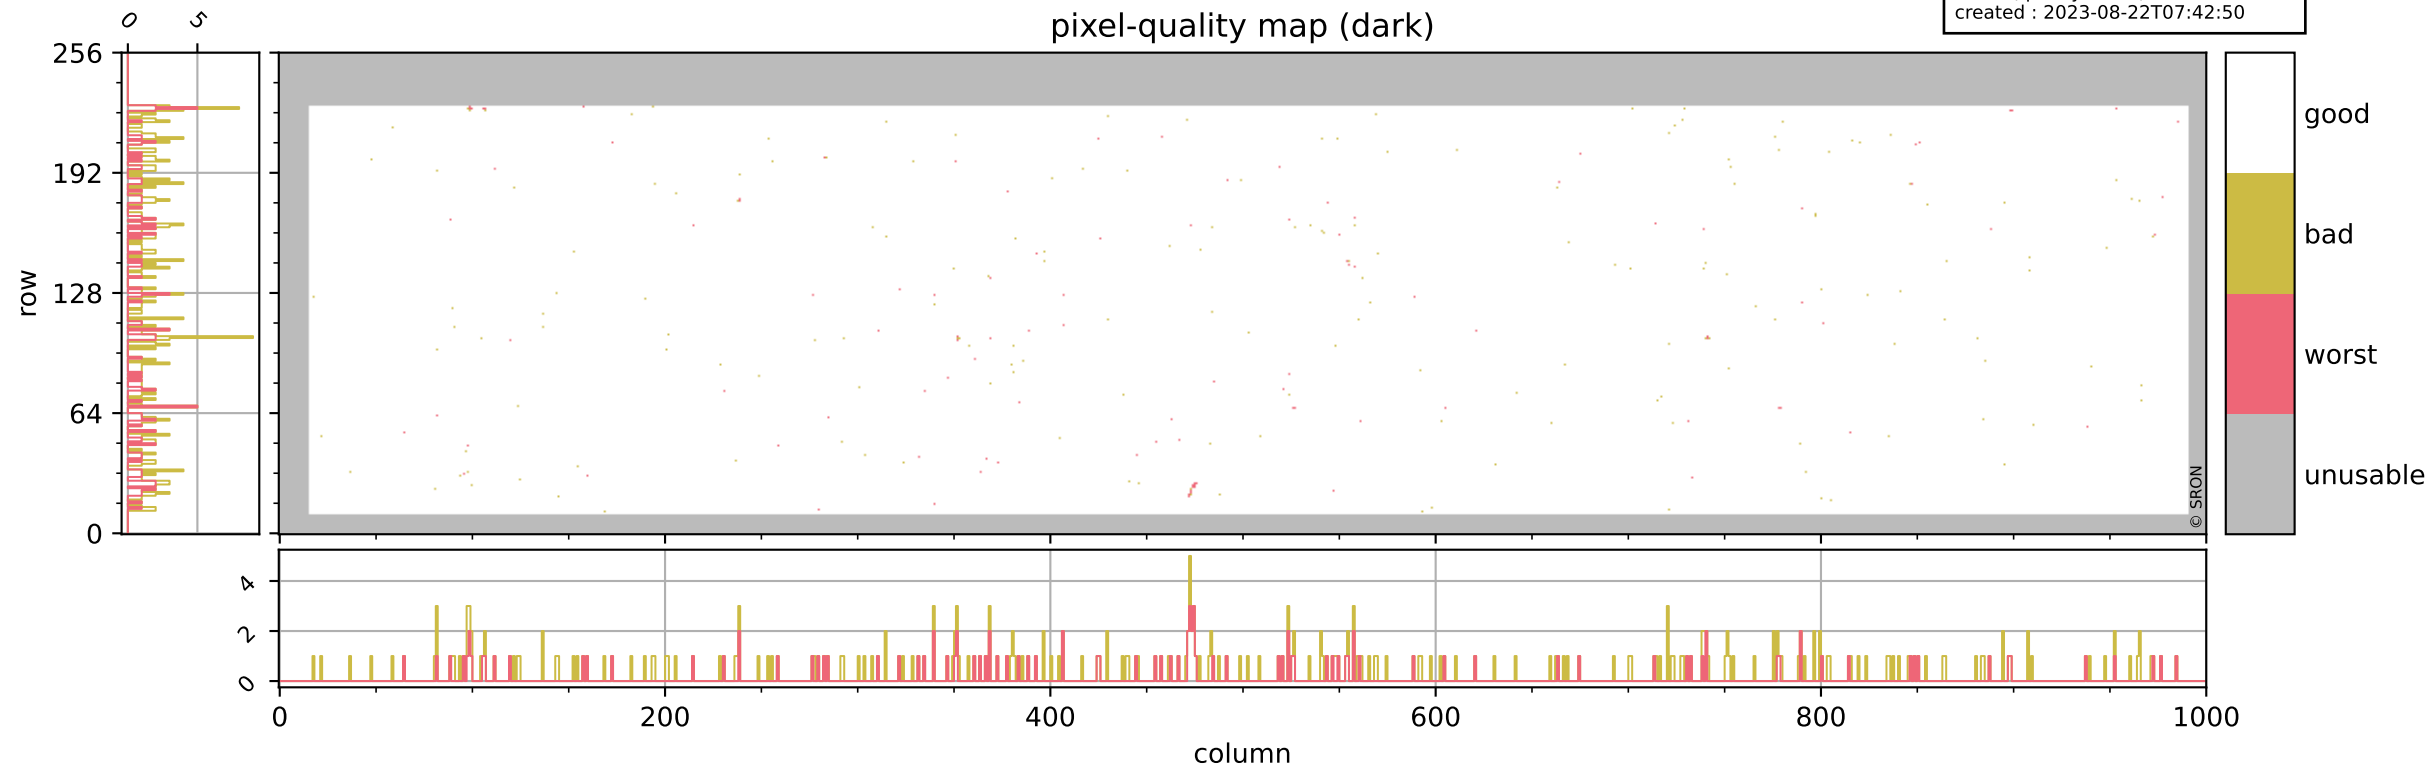

Tropomi SWIR pixel quality (official)

orbits : 19 in [2887, 2932]
coverage : 2018-05-05 / 2018-05-08
bad (quality < 0.8) : 2639
worst (quality < 0.1) : 308
created : 2023-08-22T07:42:50

pixel-quality map

Tropomi SWIR pixel quality (official)

orbits : 19 in [2887, 2932]
coverage : 2018-05-05 / 2018-05-08
bad (quality < 0.8) : 285
worst (quality < 0.1) : 108
created : 2023-08-22T07:42:50

Tropomi SWIR pixel quality (official)

orbits : 19 in [2887, 2932]
coverage : 2018-05-05 / 2018-05-08
bad (quality < 0.8) : 2393
worst (quality < 0.1) : 226
created : 2023-08-22T07:42:50

Tropomi SWIR pixel quality (official)

orbits : 19 in [2887, 2932]
coverage : 2018-05-05 / 2018-05-08
to good : 356
good to bad : 646
to worst : 99
created : 2023-08-22T07:42:50

Tropomi SWIR pixel quality (official) ground-tracks of Sentinel-5P

orbits : 19 in [2887, 2932]
coverage : 2018-05-05 / 2018-05-08
created : 2023-08-22T07:42:51

Tropomi SWIR pixel quality (official)

orbits : [2827, 2932]
coverage : 2018-04-30 / 2018-05-08
created : 2023-08-22T07:42:51