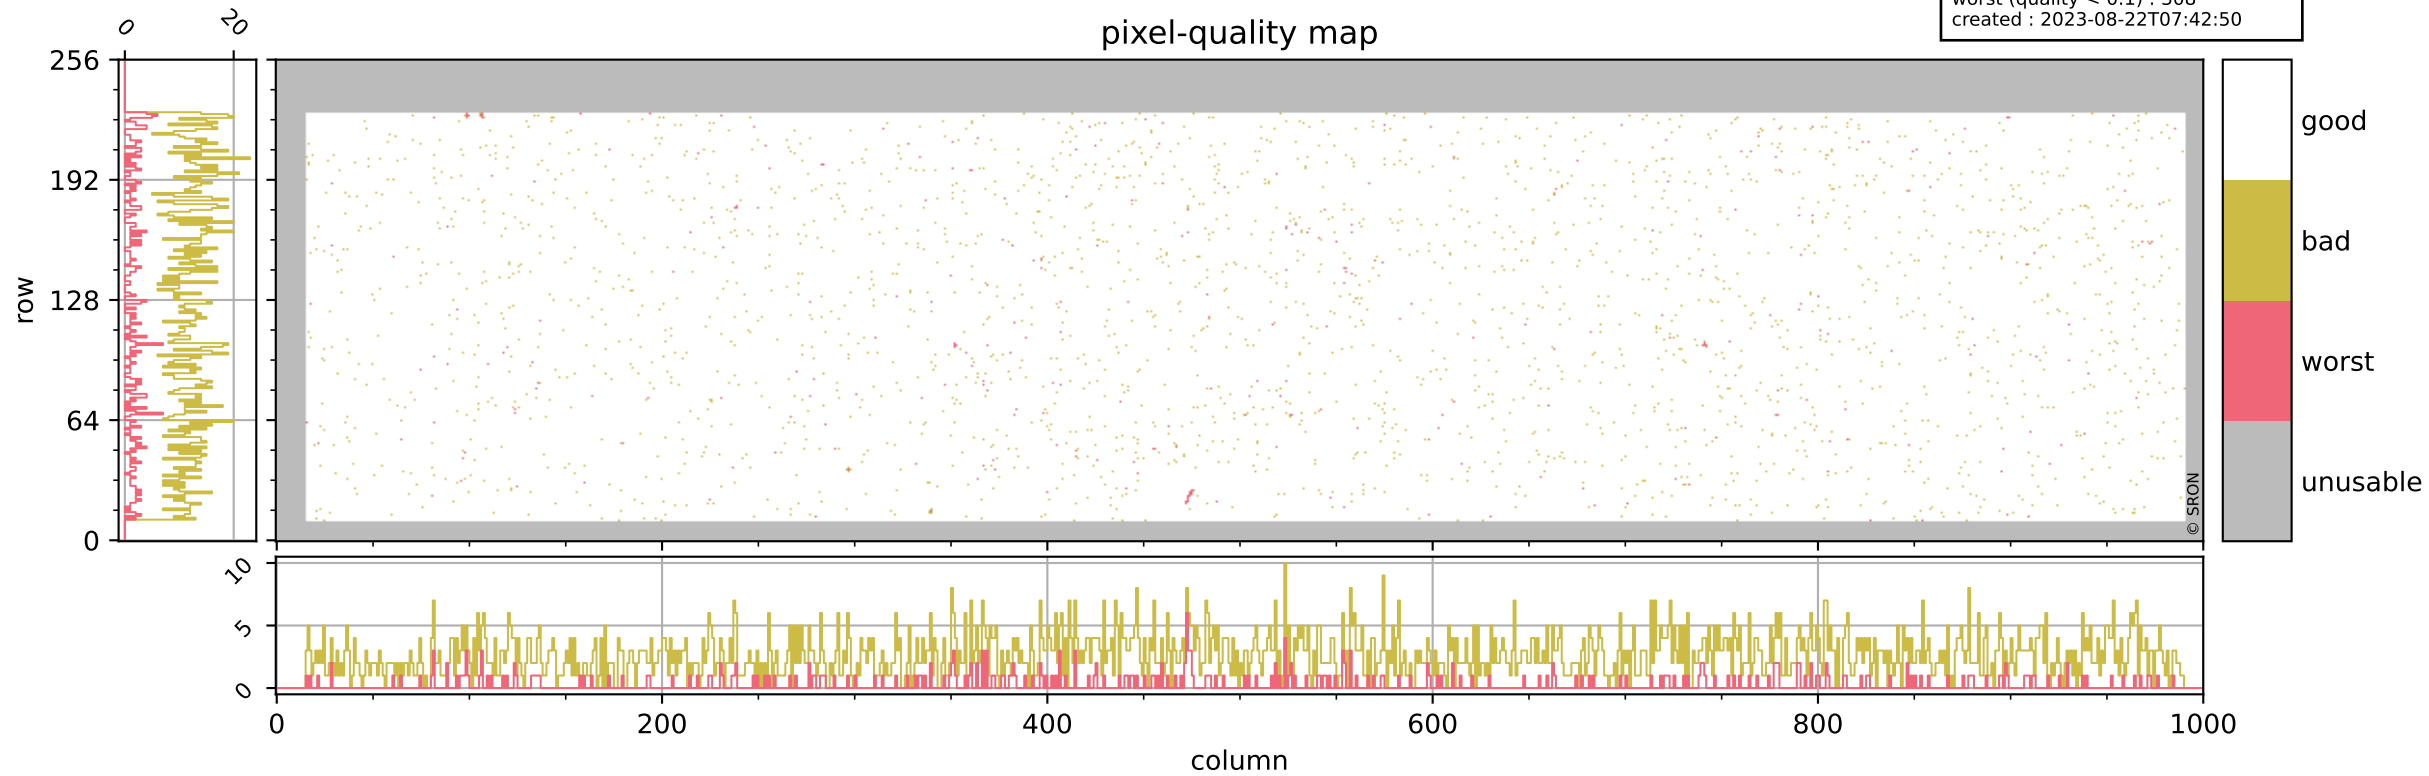

Tropomi SWIR pixel quality (official)

orbits : 19 in [2887, 2932]
coverage : 2018-05-05 / 2018-05-08
bad (quality < 0.8) : 2639
worst (quality < 0.1) : 308
created : 2023-08-22T07:42:50

pixel-quality map

Tropomi SWIR pixel quality (official)

orbits : 19 in [2887, 2932]
coverage : 2018-05-05 / 2018-05-08
bad (quality < 0.8) : 285
worst (quality < 0.1) : 108
created : 2023-08-22T07:42:50

Tropomi SWIR pixel quality (official)

orbits : 19 in [2887, 2932]
coverage : 2018-05-05 / 2018-05-08
bad (quality < 0.8) : 2393
worst (quality < 0.1) : 226
created : 2023-08-22T07:42:50

Tropomi SWIR pixel quality (official)

orbits : 19 in [2887, 2932]
coverage : 2018-05-05 / 2018-05-08
to good : 356
good to bad : 646
to worst : 99
created : 2023-08-22T07:42:50

Tropomi SWIR pixel quality (official) ground-tracks of Sentinel-5P

orbits : 19 in [2887, 2932]
coverage : 2018-05-05 / 2018-05-08
created : 2023-08-22T07:42:51

Tropomi SWIR pixel quality (official)

orbits : [2827, 2932]
coverage : 2018-04-30 / 2018-05-08
created : 2023-08-22T07:42:51