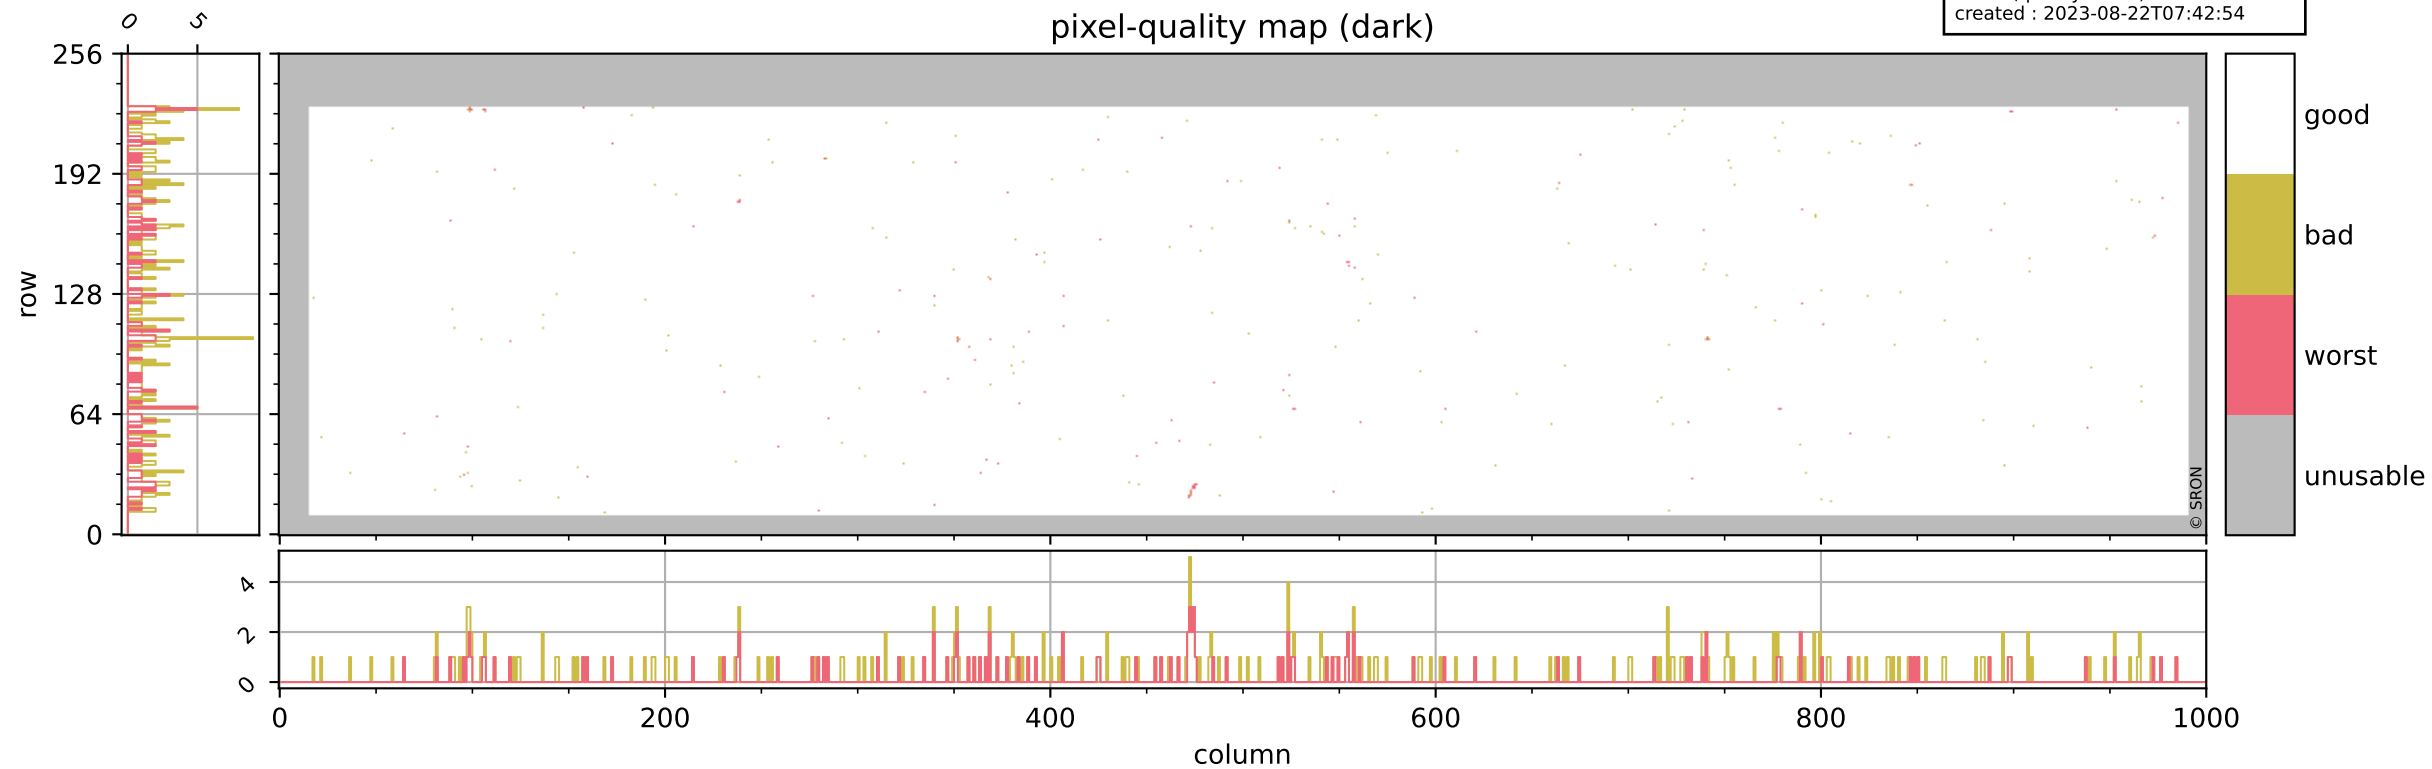

Tropomi SWIR pixel quality (official)

orbits : 19 in [2917, 2962]
coverage : 2018-05-07 / 2018-05-10
bad (quality < 0.8) : 2614
worst (quality < 0.1) : 306
created : 2023-08-22T07:42:54

pixel-quality map

Tropomi SWIR pixel quality (official)

orbits : 19 in [2917, 2962]
coverage : 2018-05-07 / 2018-05-10
bad (quality < 0.8) : 284
worst (quality < 0.1) : 110
created : 2023-08-22T07:42:54

Tropomi SWIR pixel quality (official)

orbits : 19 in [2917, 2962]
coverage : 2018-05-07 / 2018-05-10
bad (quality < 0.8) : 2359
worst (quality < 0.1) : 224
created : 2023-08-22T07:42:54

pixel-quality map (noise average)

Tropomi SWIR pixel quality (official)

orbits : 19 in [2917, 2962]
coverage : 2018-05-07 / 2018-05-10
created : 2023-08-22T07:42:55

Histograms of pixel-quality

Tropomi SWIR pixel quality (official) ground-tracks of Sentinel-5P

orbits : 19 in [2917, 2962]
coverage : 2018-05-07 / 2018-05-10
created : 2023-08-22T07:42:55