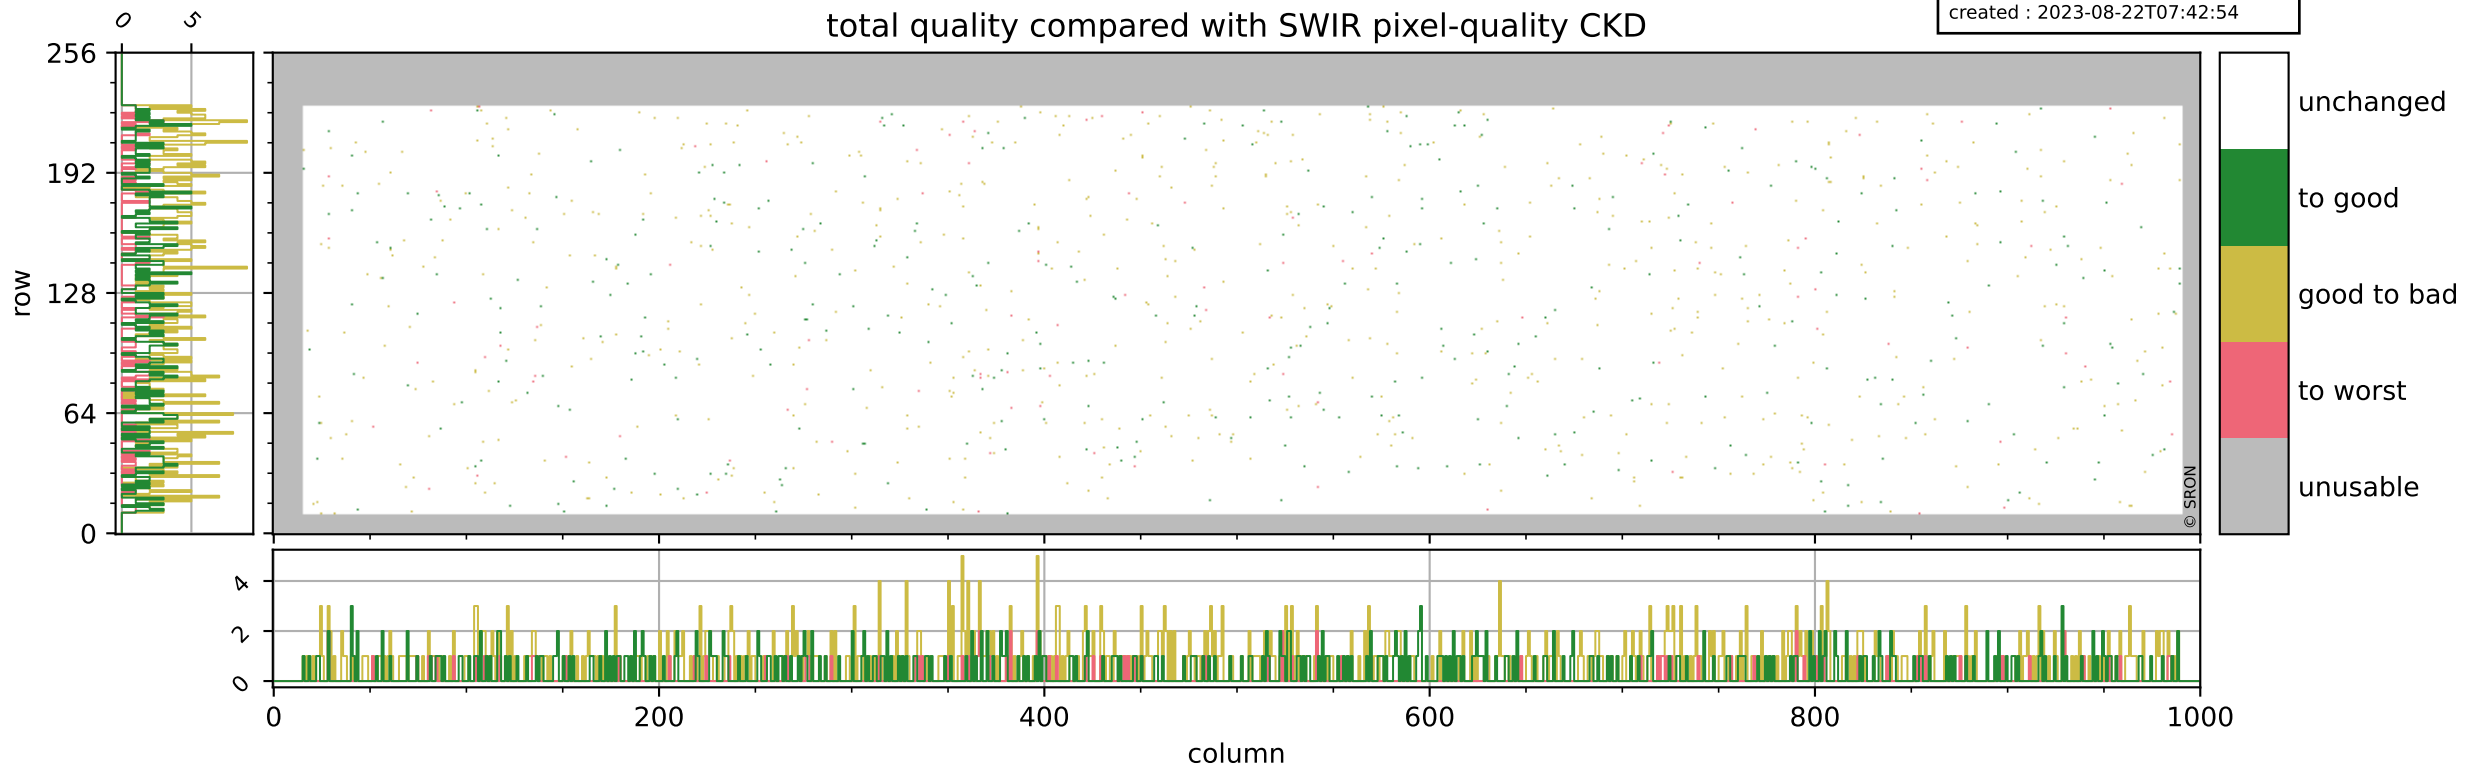

Tropomi SWIR pixel quality (official)

orbits : 19 in [2917, 2962]
coverage : 2018-05-07 / 2018-05-10
bad (quality < 0.8) : 284
worst (quality < 0.1) : 110
created : 2023-08-22T07:42:54

Tropomi SWIR pixel quality (official)

orbits : 19 in [2917, 2962]
coverage : 2018-05-07 / 2018-05-10
bad (quality < 0.8) : 2359
worst (quality < 0.1) : 224
created : 2023-08-22T07:42:54

pixel-quality map (noise average)

Tropomi SWIR pixel quality (official)

orbits : 19 in [2917, 2962]
coverage : 2018-05-07 / 2018-05-10
to good : 365
good to bad : 632
to worst : 98
created : 2023-08-22T07:42:54

total quality compared with SWIR pixel-quality CKD

Tropomi SWIR pixel quality (official)

orbits : 19 in [2917, 2962]
coverage : 2018-05-07 / 2018-05-10
created : 2023-08-22T07:42:55

Histograms of pixel-quality

Tropomi SWIR pixel quality (official) ground-tracks of Sentinel-5P

orbits : 19 in [2917, 2962]
coverage : 2018-05-07 / 2018-05-10
created : 2023-08-22T07:42:55