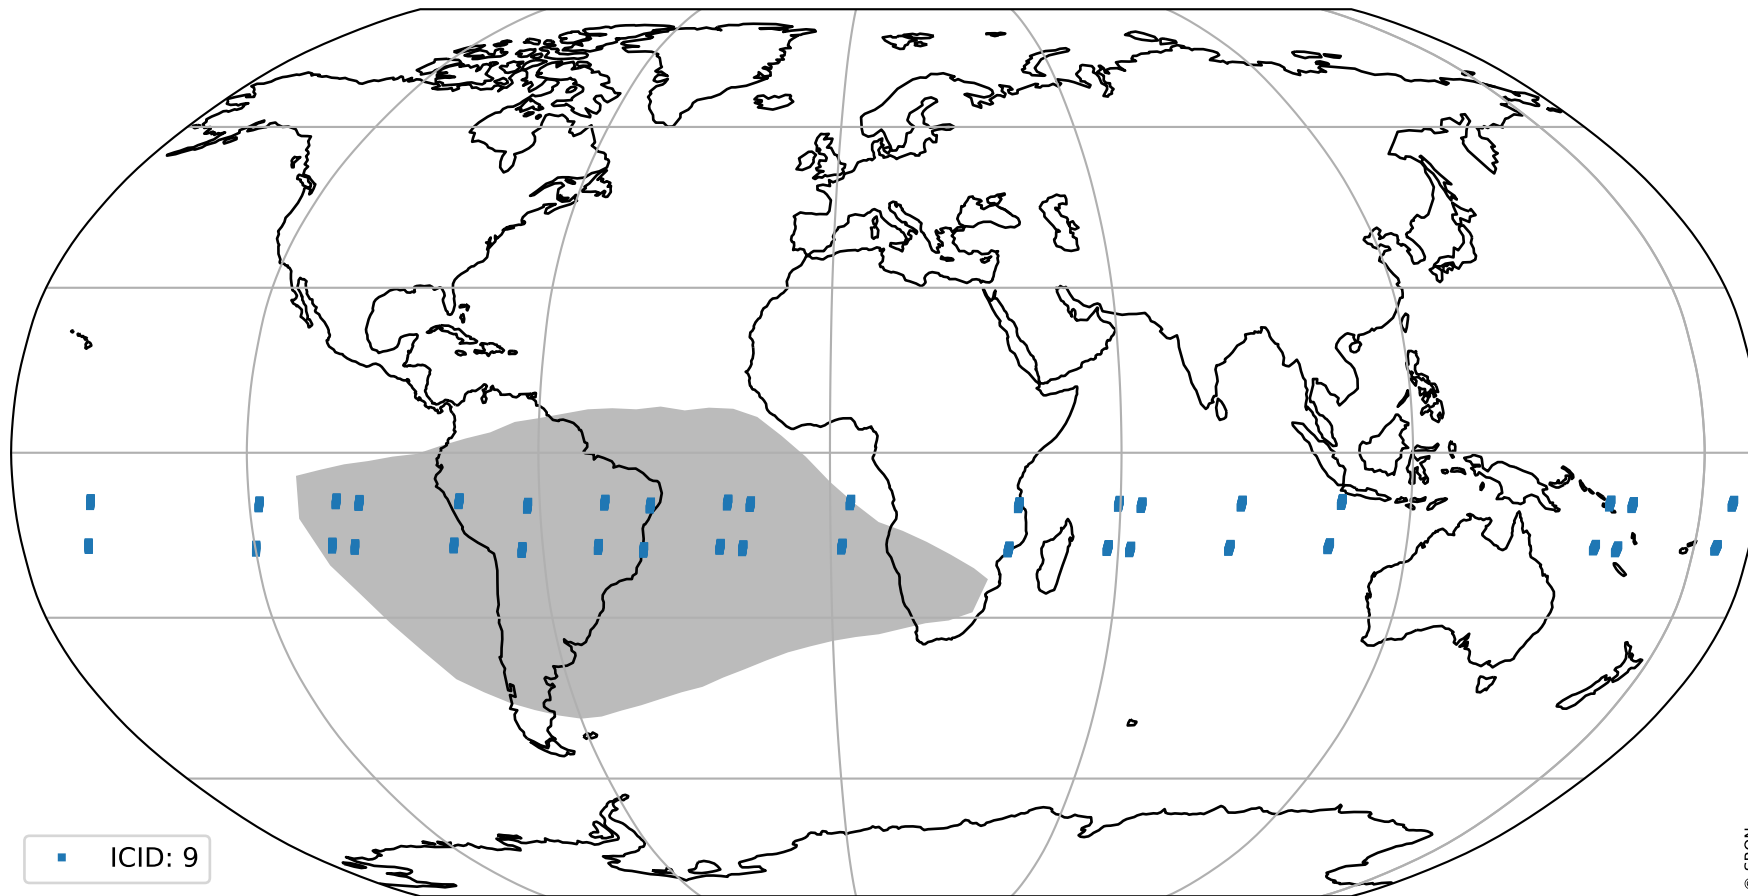

orbits : 19 in [2917, 2962]
coverage : 2018-05-07 / 2018-05-10
bad (quality < 0.8) : 2359
worst (quality < 0.1) : 224
created : 2023-08-22T07:42:54

pixel-quality map (noise average)

Tropomi SWIR pixel quality (official)

orbits : 19 in [2917, 2962]
coverage : 2018-05-07 / 2018-05-10
to good : 365
good to bad : 632
to worst : 98
created : 2023-08-22T07:42:54

total quality compared with SWIR pixel-quality CKD

Tropomi SWIR pixel quality (official)

orbits : 19 in [2917, 2962]
coverage : 2018-05-07 / 2018-05-10
created : 2023-08-22T07:42:55

Histograms of pixel-quality

Tropomi SWIR pixel quality (official) ground-tracks of Sentinel-5P

orbits : 19 in [2917, 2962]
coverage : 2018-05-07 / 2018-05-10
created : 2023-08-22T07:42:55