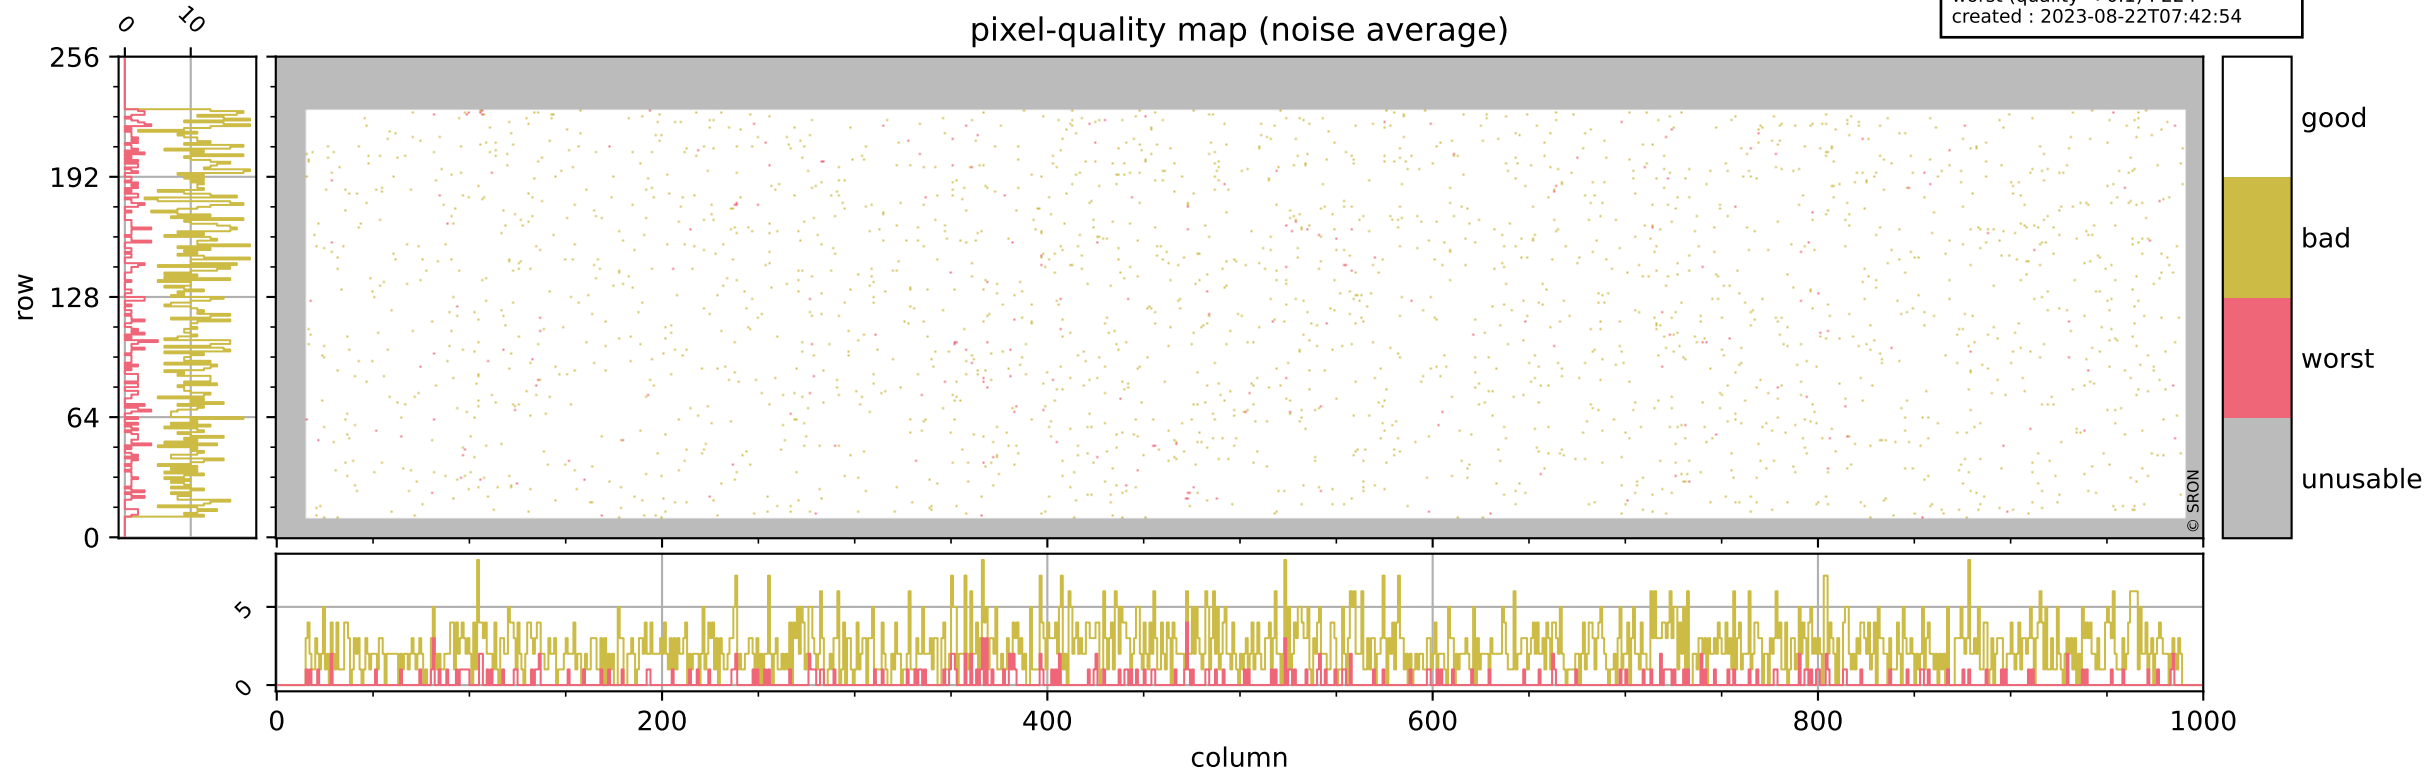

Tropomi SWIR pixel quality (official)

orbits : 19 in [2917, 2962]
coverage : 2018-05-07 / 2018-05-10
bad (quality < 0.8) : 284
worst (quality < 0.1) : 110
created : 2023-08-22T07:42:54

Tropomi SWIR pixel quality (official)

orbits : 19 in [2917, 2962]
coverage : 2018-05-07 / 2018-05-10
bad (quality < 0.8) : 2359
worst (quality < 0.1) : 224
created : 2023-08-22T07:42:54

pixel-quality map (noise average)

Tropomi SWIR pixel quality (official)

orbits : 19 in [2917, 2962]
coverage : 2018-05-07 / 2018-05-10
to good : 365
good to bad : 632
to worst : 98
created : 2023-08-22T07:42:54

total quality compared with SWIR pixel-quality CKD

Tropomi SWIR pixel quality (official)

orbits : 19 in [2917, 2962]
coverage : 2018-05-07 / 2018-05-10
created : 2023-08-22T07:42:55

Histograms of pixel-quality

Tropomi SWIR pixel quality (official) ground-tracks of Sentinel-5P

orbits : 19 in [2917, 2962]
coverage : 2018-05-07 / 2018-05-10
created : 2023-08-22T07:42:55