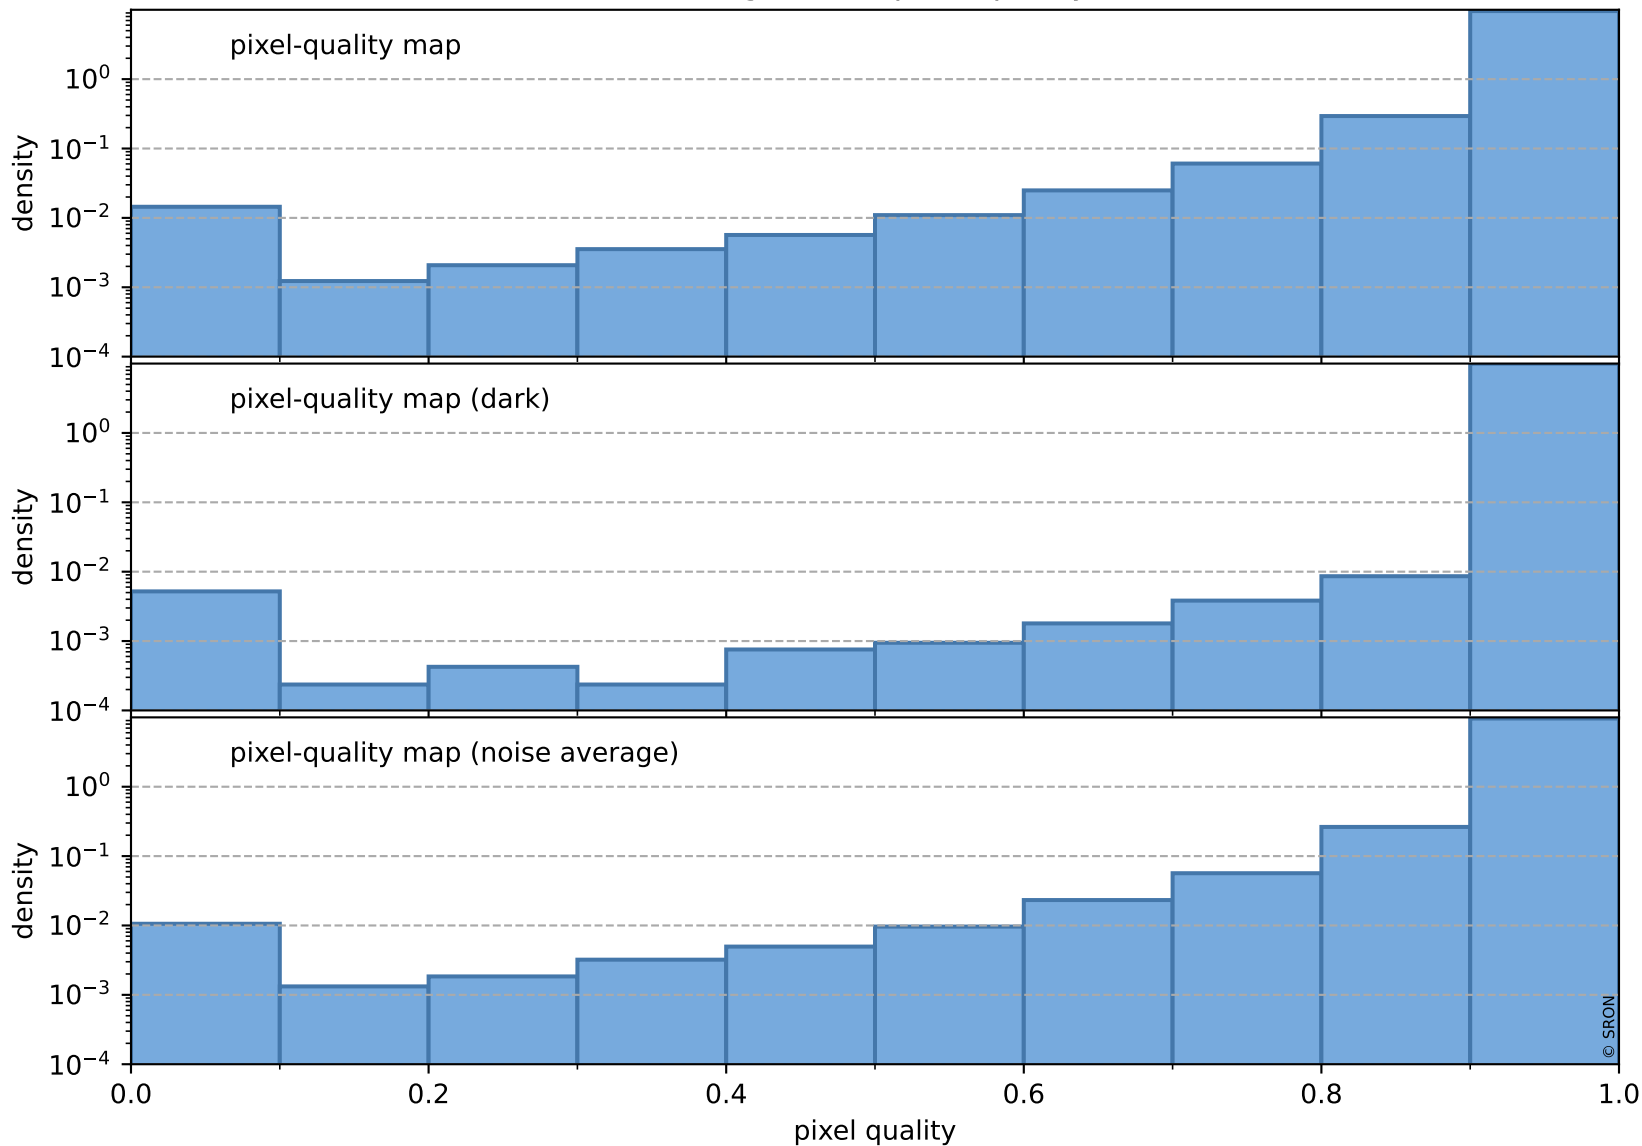

orbits : 19 in [2917, 2962]
coverage : 2018-05-07 / 2018-05-10
bad (quality < 0.8) : 2359
worst (quality < 0.1) : 224
created : 2023-08-22T07:42:54

pixel-quality map (noise average)

Tropomi SWIR pixel quality (official)

orbits : 19 in [2917, 2962]
coverage : 2018-05-07 / 2018-05-10
to good : 365
good to bad : 632
to worst : 98
created : 2023-08-22T07:42:54

total quality compared with SWIR pixel-quality CKD

Tropomi SWIR pixel quality (official)

orbits : 19 in [2917, 2962]
coverage : 2018-05-07 / 2018-05-10
created : 2023-08-22T07:42:55

Histograms of pixel-quality

Tropomi SWIR pixel quality (official) ground-tracks of Sentinel-5P

orbits : 19 in [2917, 2962]
coverage : 2018-05-07 / 2018-05-10
created : 2023-08-22T07:42:55

Tropomi SWIR pixel quality (official)

orbits : [2827, 2962]
coverage : 2018-04-30 / 2018-05-10
created : 2023-08-22T07:42:55

trend of pixel quality & temperatures