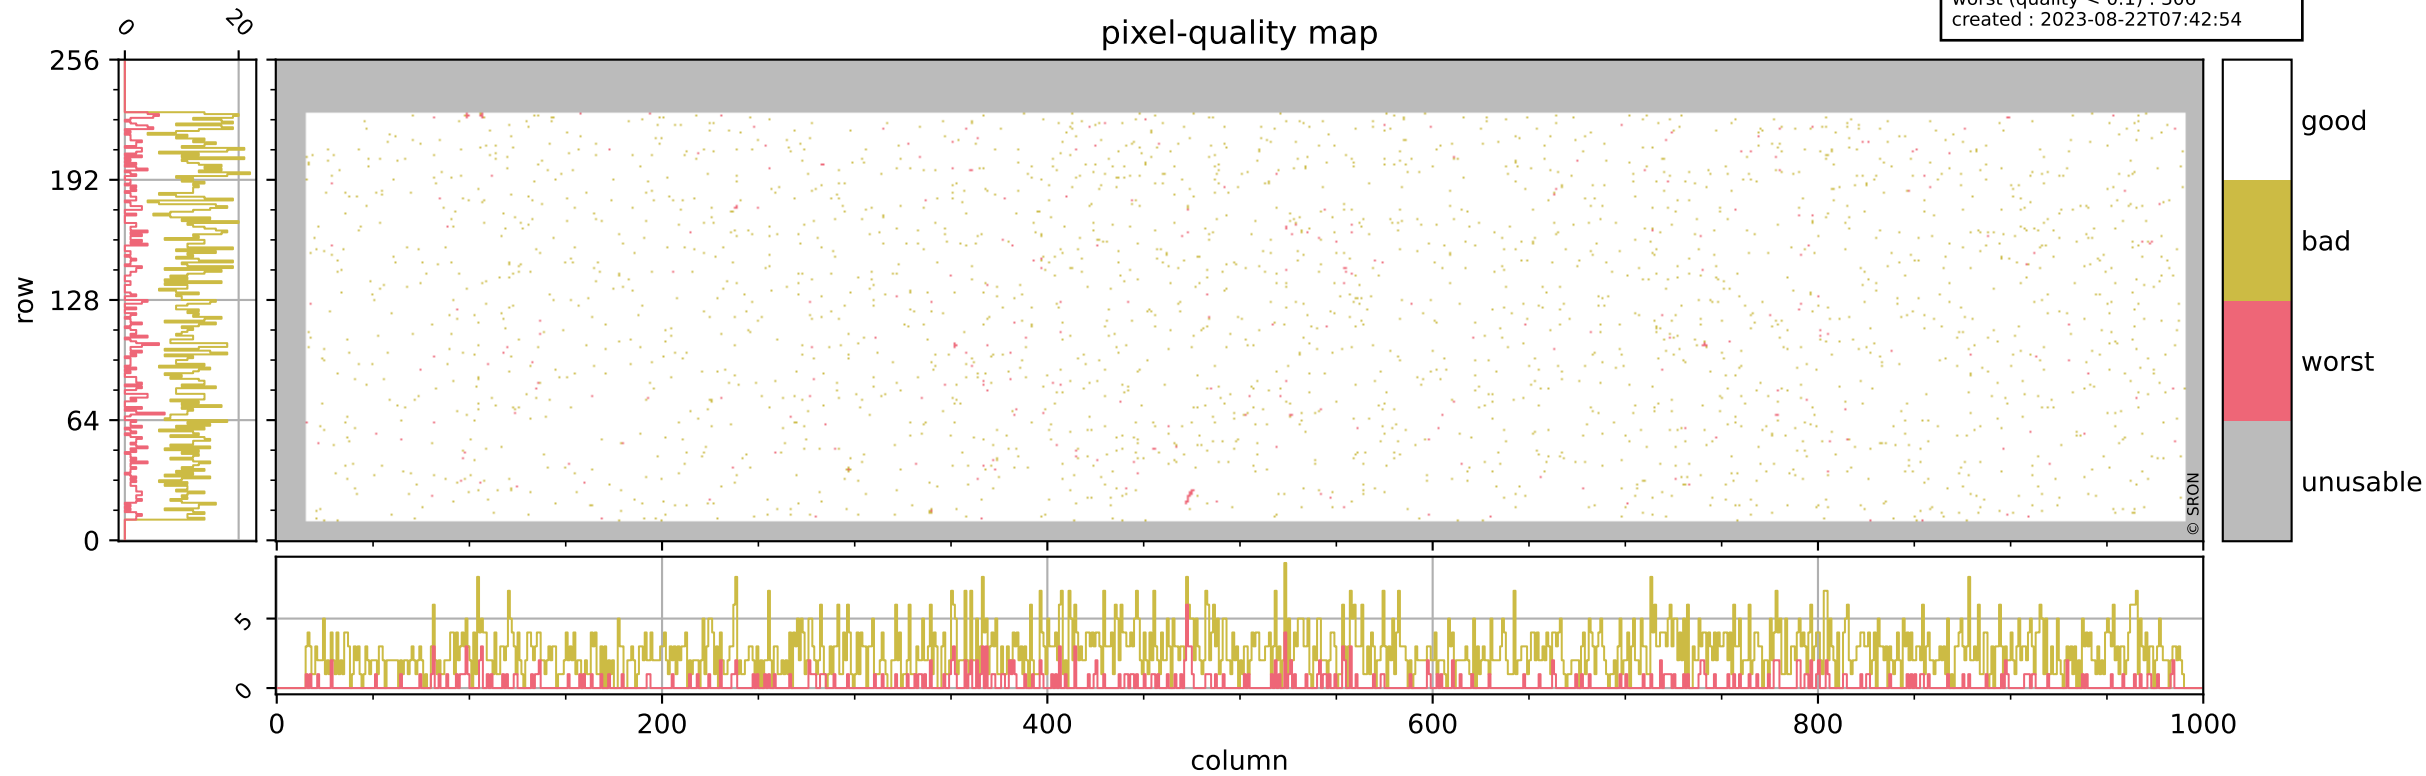

Tropomi SWIR pixel quality (official)

orbits : 19 in [2917, 2962]
coverage : 2018-05-07 / 2018-05-10
bad (quality < 0.8) : 2614
worst (quality < 0.1) : 306
created : 2023-08-22T07:42:54

pixel-quality map

Tropomi SWIR pixel quality (official)

orbits : 19 in [2917, 2962]
coverage : 2018-05-07 / 2018-05-10
bad (quality < 0.8) : 284
worst (quality < 0.1) : 110
created : 2023-08-22T07:42:54

Tropomi SWIR pixel quality (official)

orbits : 19 in [2917, 2962]
coverage : 2018-05-07 / 2018-05-10
bad (quality < 0.8) : 2359
worst (quality < 0.1) : 224
created : 2023-08-22T07:42:54

pixel-quality map (noise average)

Tropomi SWIR pixel quality (official)

orbits : 19 in [2917, 2962]
coverage : 2018-05-07 / 2018-05-10
created : 2023-08-22T07:42:55

Histograms of pixel-quality

Tropomi SWIR pixel quality (official) ground-tracks of Sentinel-5P

orbits : 19 in [2917, 2962]
coverage : 2018-05-07 / 2018-05-10
created : 2023-08-22T07:42:55