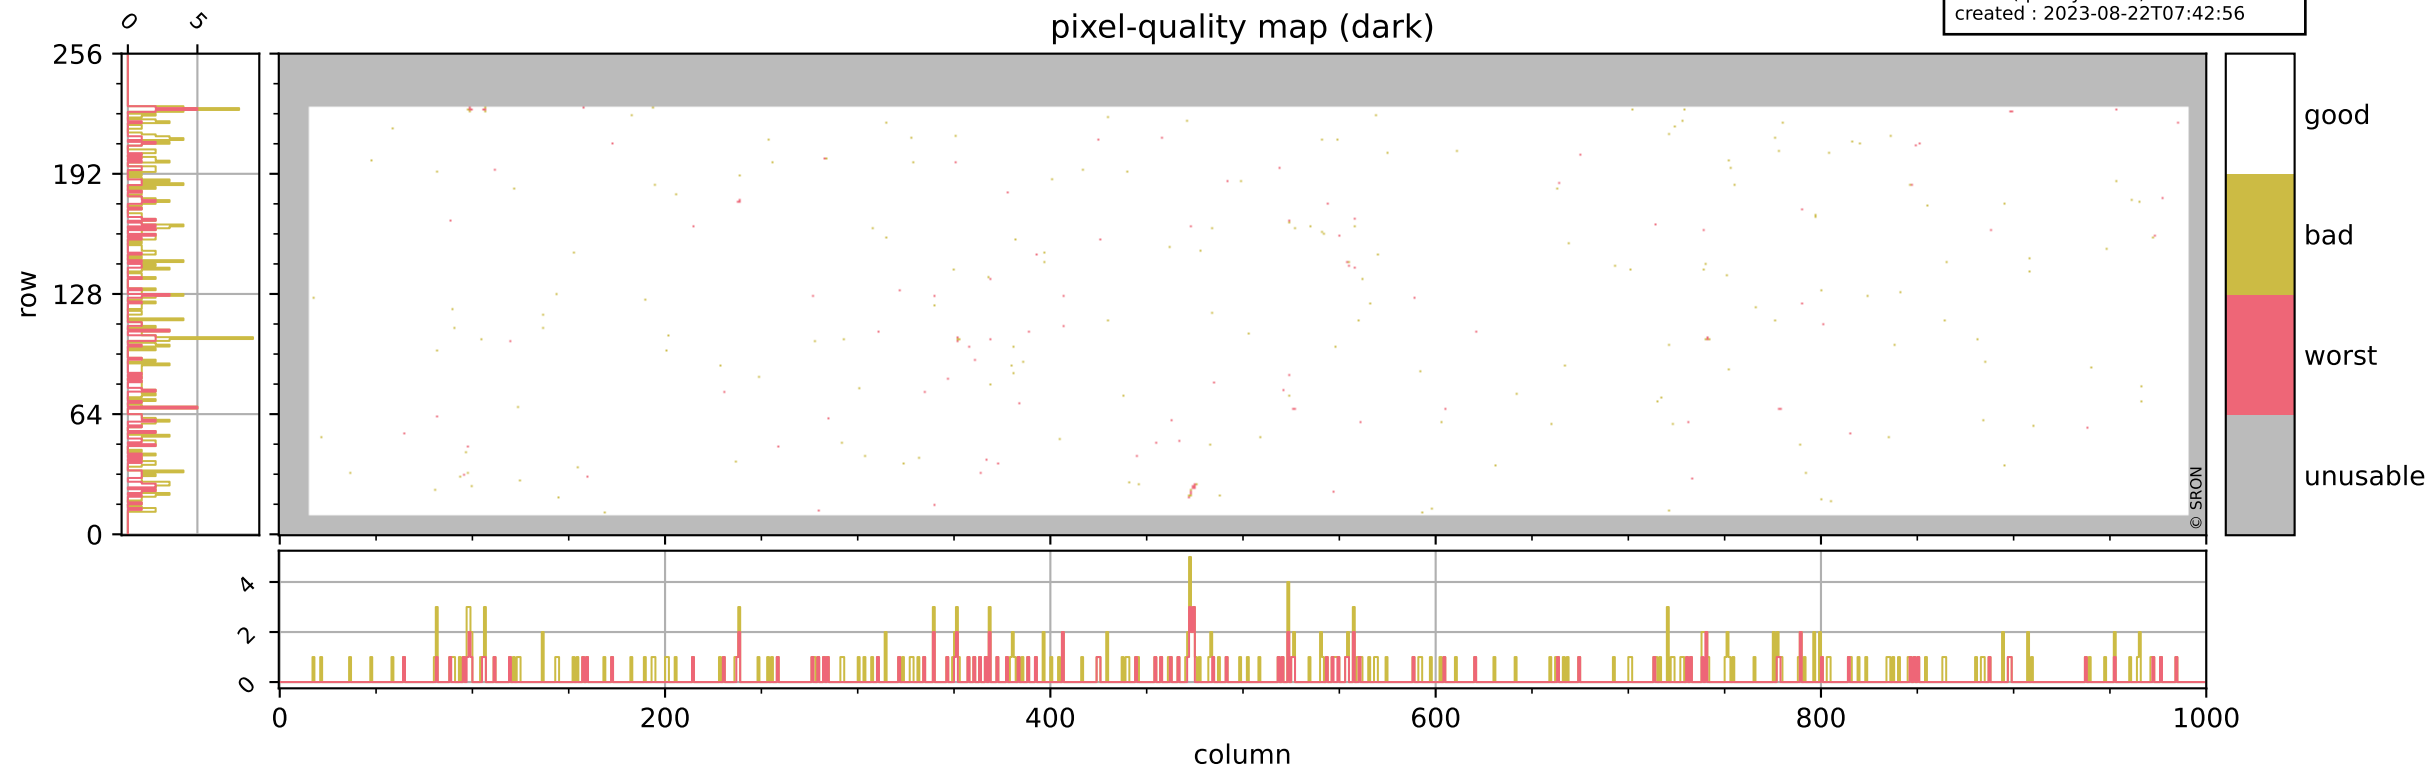

# Tropomi SWIR pixel quality (official)

orbits : 20 in [2932, 2977]  
coverage : 2018-05-08 / 2018-05-11  
bad (quality < 0.8) : 2631  
worst (quality < 0.1) : 308  
created : 2023-08-22T07:42:56

## pixel-quality map

# Tropomi SWIR pixel quality (official)

orbits : 20 in [2932, 2977]  
coverage : 2018-05-08 / 2018-05-11  
bad (quality < 0.8) : 288  
worst (quality < 0.1) : 107  
created : 2023-08-22T07:42:56

# Tropomi SWIR pixel quality (official)

orbits : 20 in [2932, 2977]  
coverage : 2018-05-08 / 2018-05-11  
bad (quality < 0.8) : 2376  
worst (quality < 0.1) : 225  
created : 2023-08-22T07:42:56