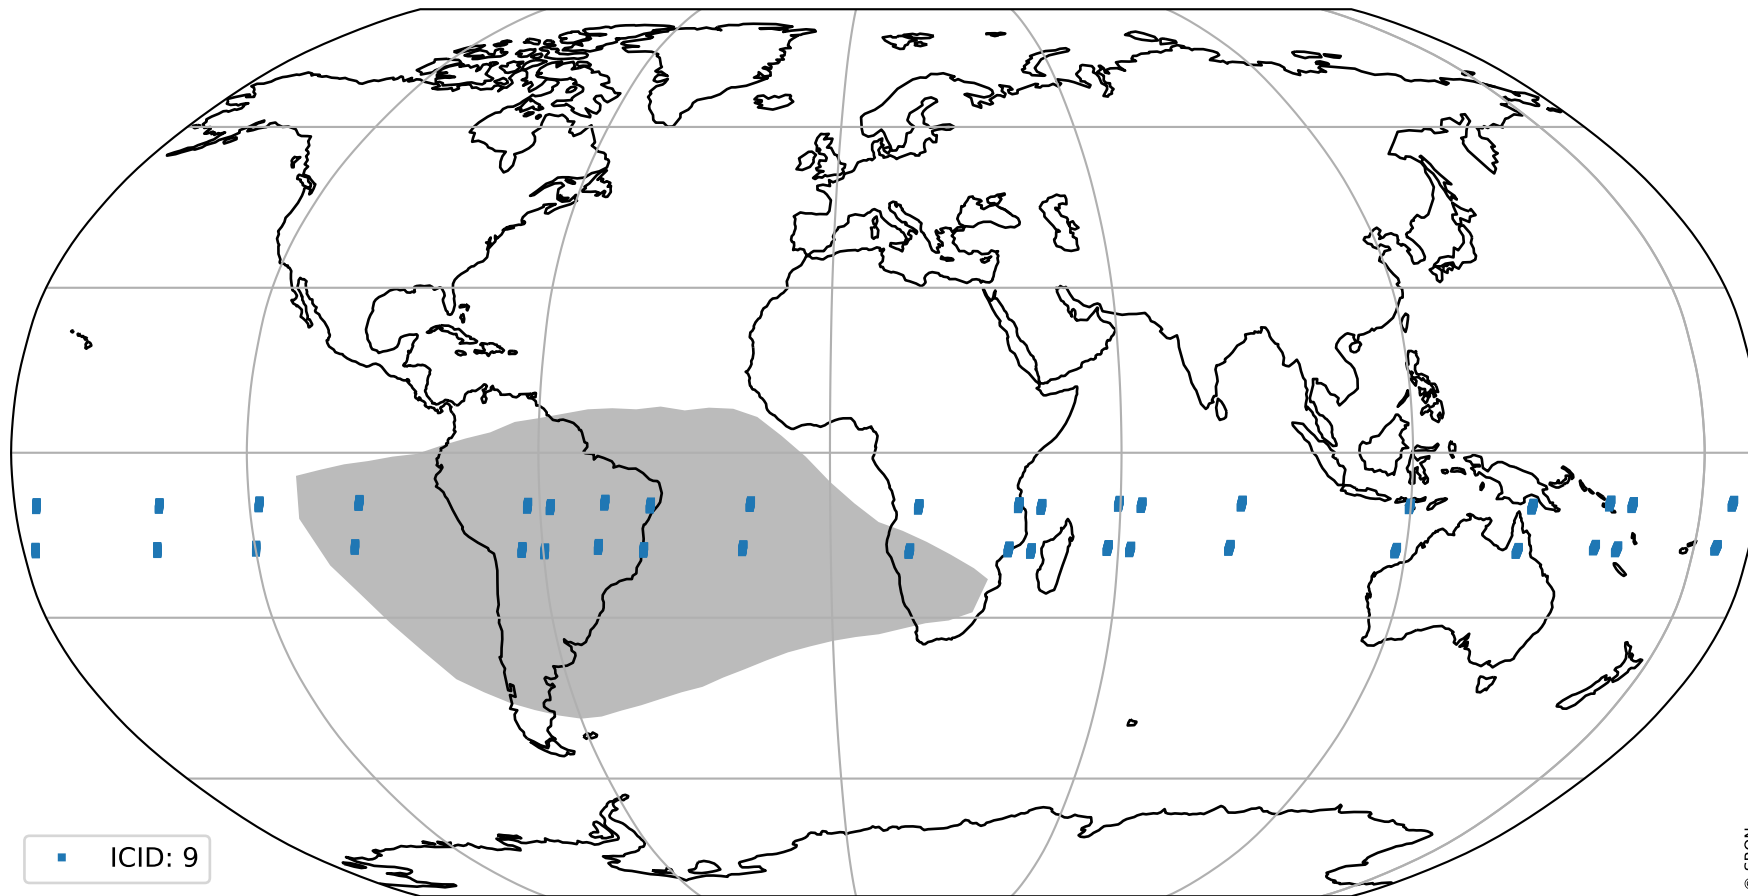

# Tropomi SWIR pixel quality (official)

orbits : 20 in [2932, 2977]  
coverage : 2018-05-08 / 2018-05-11  
created : 2023-08-22T07:42:57

## Histograms of pixel-quality

# Tropomi SWIR pixel quality (official) ground-tracks of Sentinel-5P

orbits : 20 in [2932, 2977]  
coverage : 2018-05-08 / 2018-05-11  
created : 2023-08-22T07:42:57