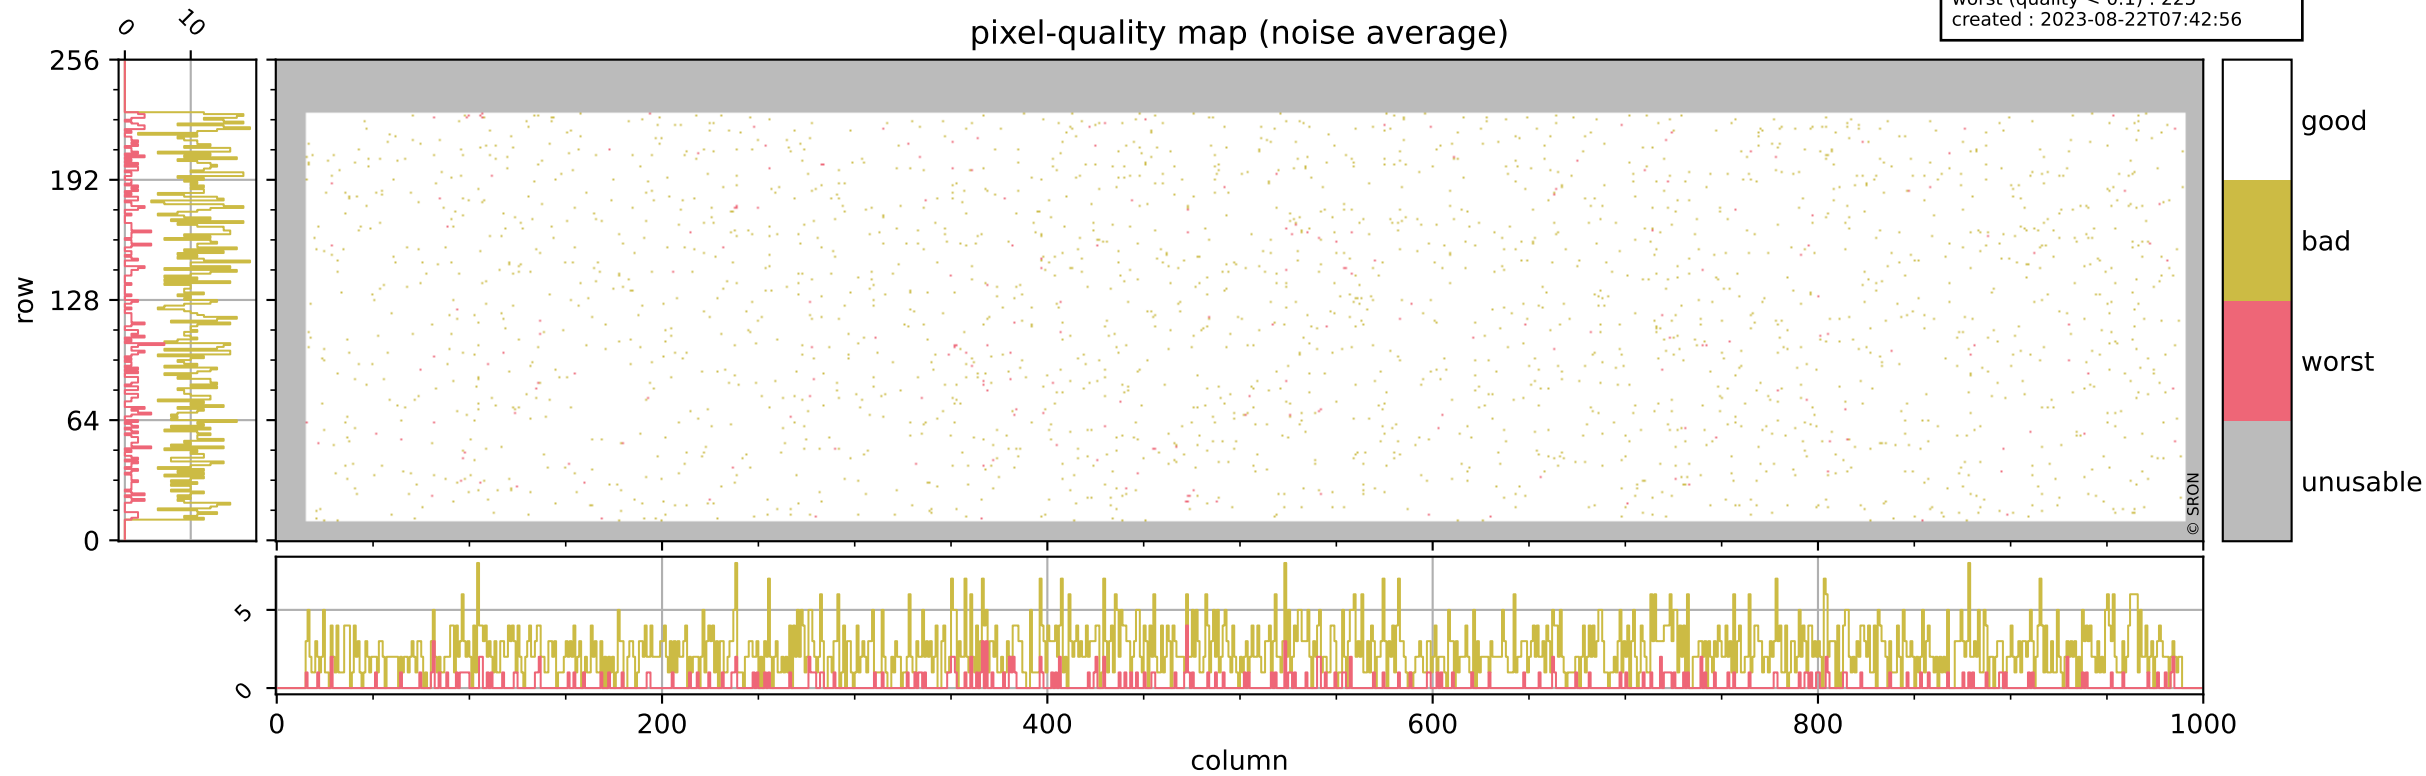

Tropomi SWIR pixel quality (official)

orbits : 20 in [2932, 2977]
coverage : 2018-05-08 / 2018-05-11
bad (quality < 0.8) : 2376
worst (quality < 0.1) : 225
created : 2023-08-22T07:42:56

pixel-quality map (noise average)