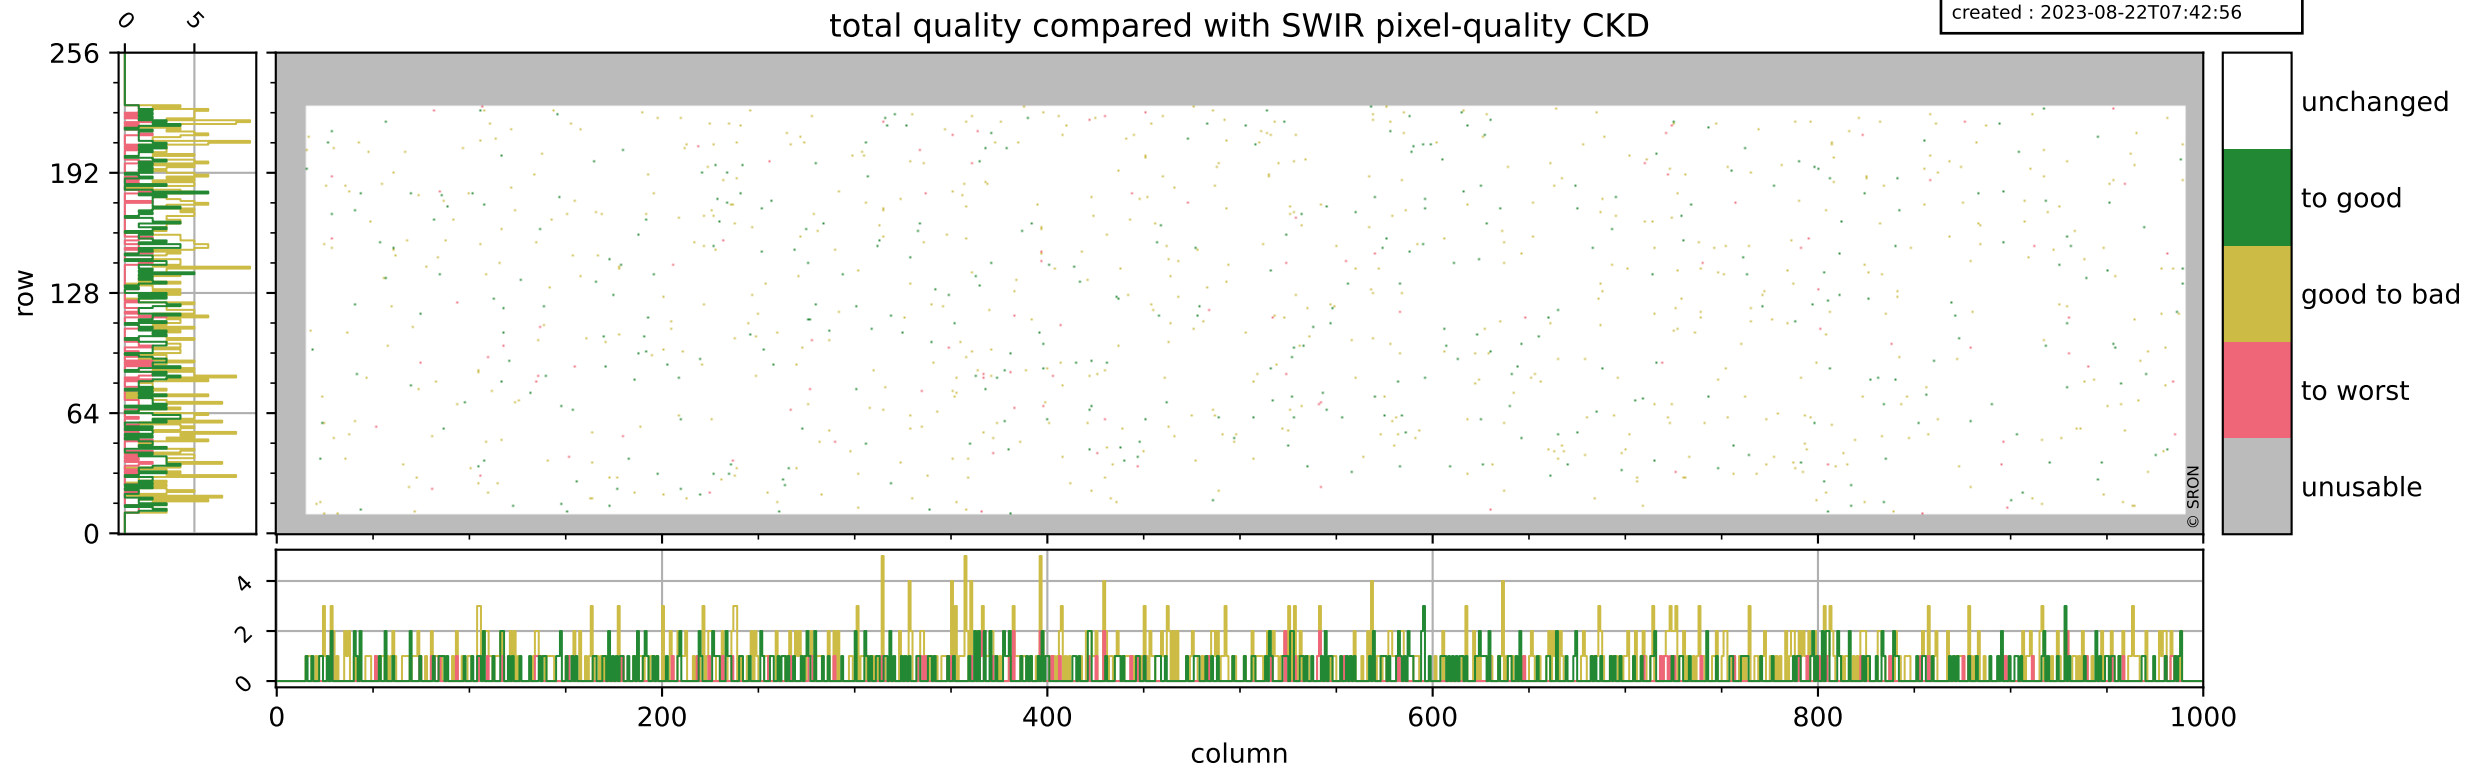

Tropomi SWIR pixel quality (official)

orbits : 20 in [2932, 2977]
coverage : 2018-05-08 / 2018-05-11
to good : 363
good to bad : 646
to worst : 100
created : 2023-08-22T07:42:56

total quality compared with SWIR pixel-quality CKD