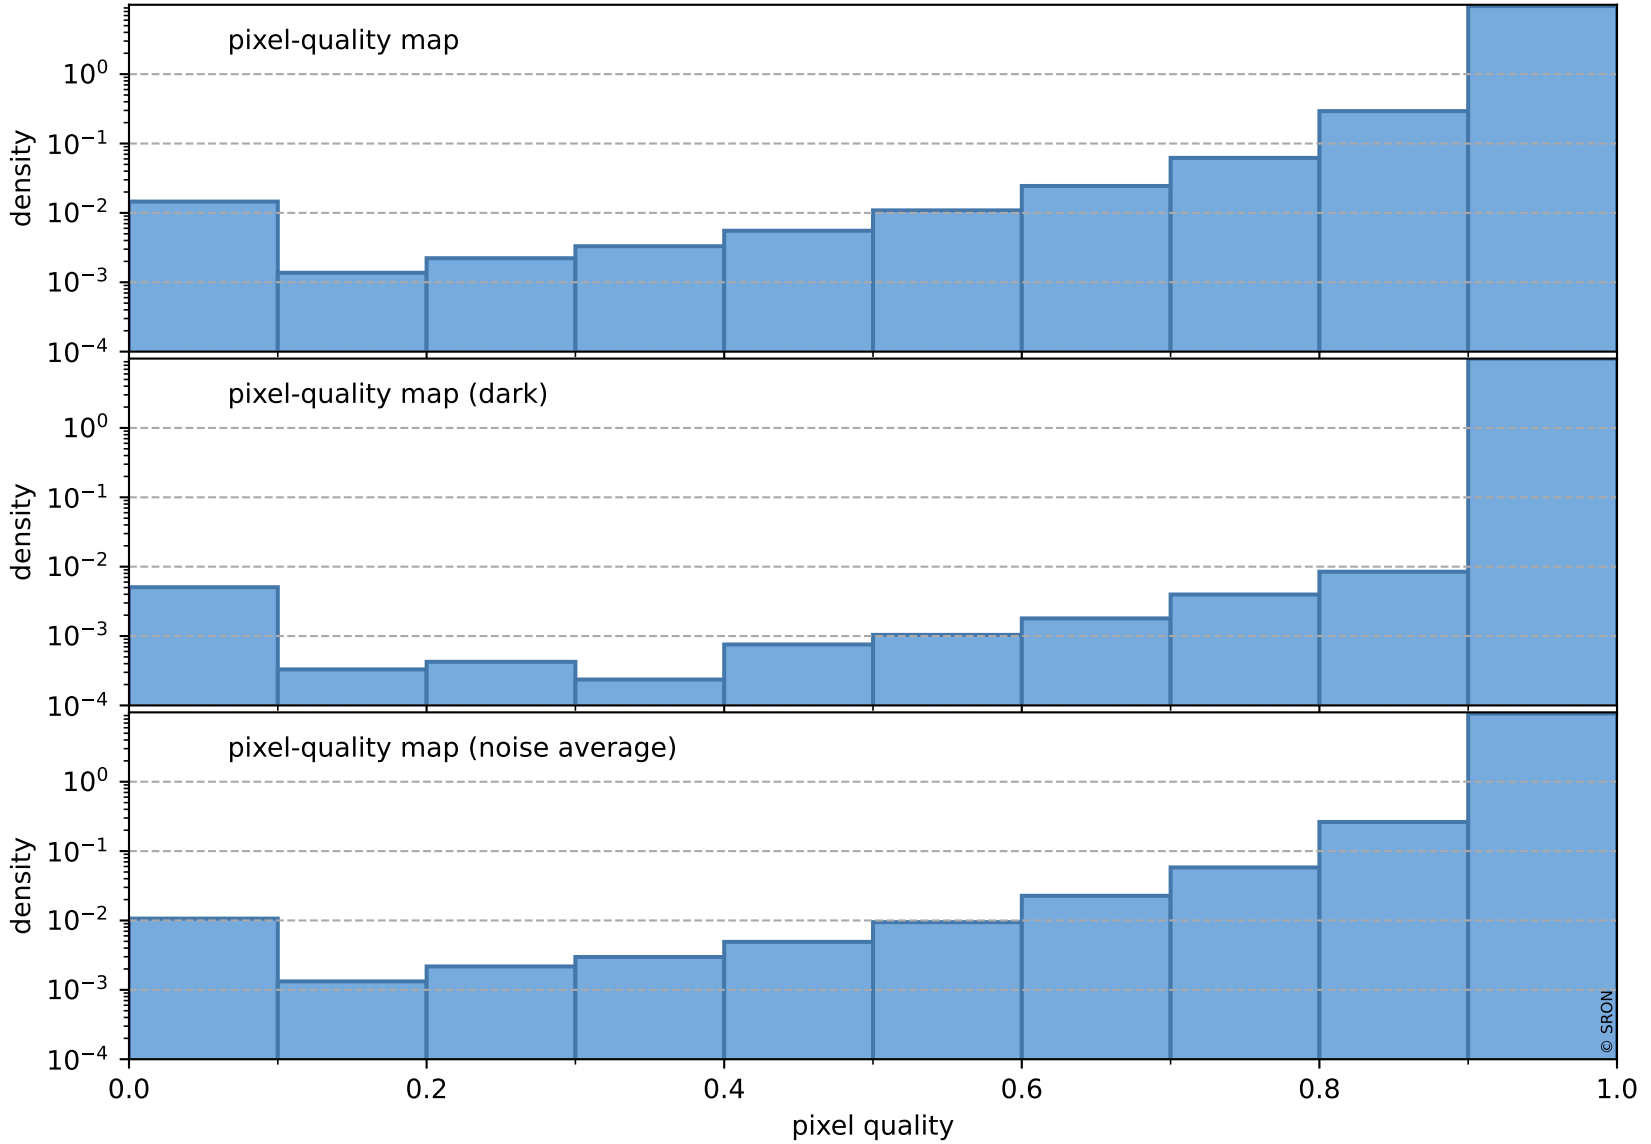

Tropomi SWIR pixel quality (official)

orbits : 20 in [2932, 2977]
coverage : 2018-05-08 / 2018-05-11
created : 2023-08-22T07:42:57

Histograms of pixel-quality