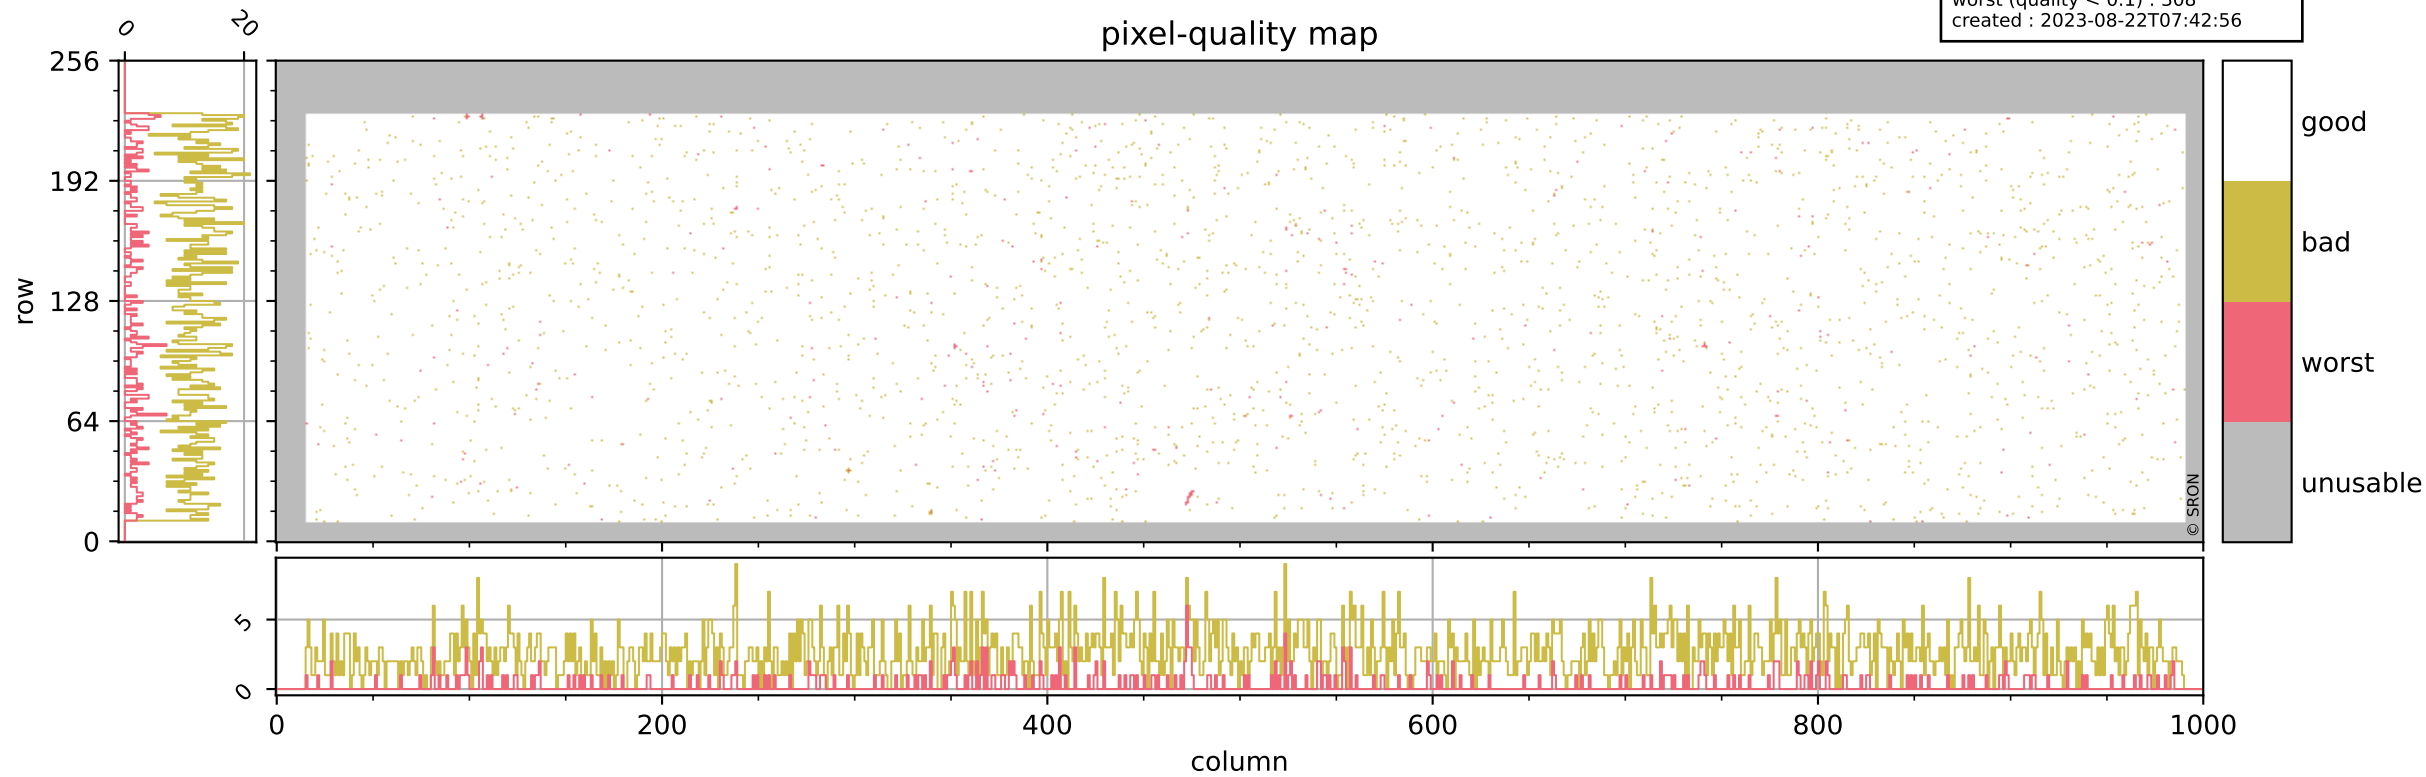

# Tropomi SWIR pixel quality (official)

orbits : 20 in [2932, 2977]  
coverage : 2018-05-08 / 2018-05-11  
bad (quality < 0.8) : 2631  
worst (quality < 0.1) : 308  
created : 2023-08-22T07:42:56

## pixel-quality map

# Tropomi SWIR pixel quality (official)

orbits : 20 in [2932, 2977]  
coverage : 2018-05-08 / 2018-05-11  
bad (quality < 0.8) : 288  
worst (quality < 0.1) : 107  
created : 2023-08-22T07:42:56

# Tropomi SWIR pixel quality (official)

orbits : 20 in [2932, 2977]  
coverage : 2018-05-08 / 2018-05-11  
bad (quality < 0.8) : 2376  
worst (quality < 0.1) : 225  
created : 2023-08-22T07:42:56