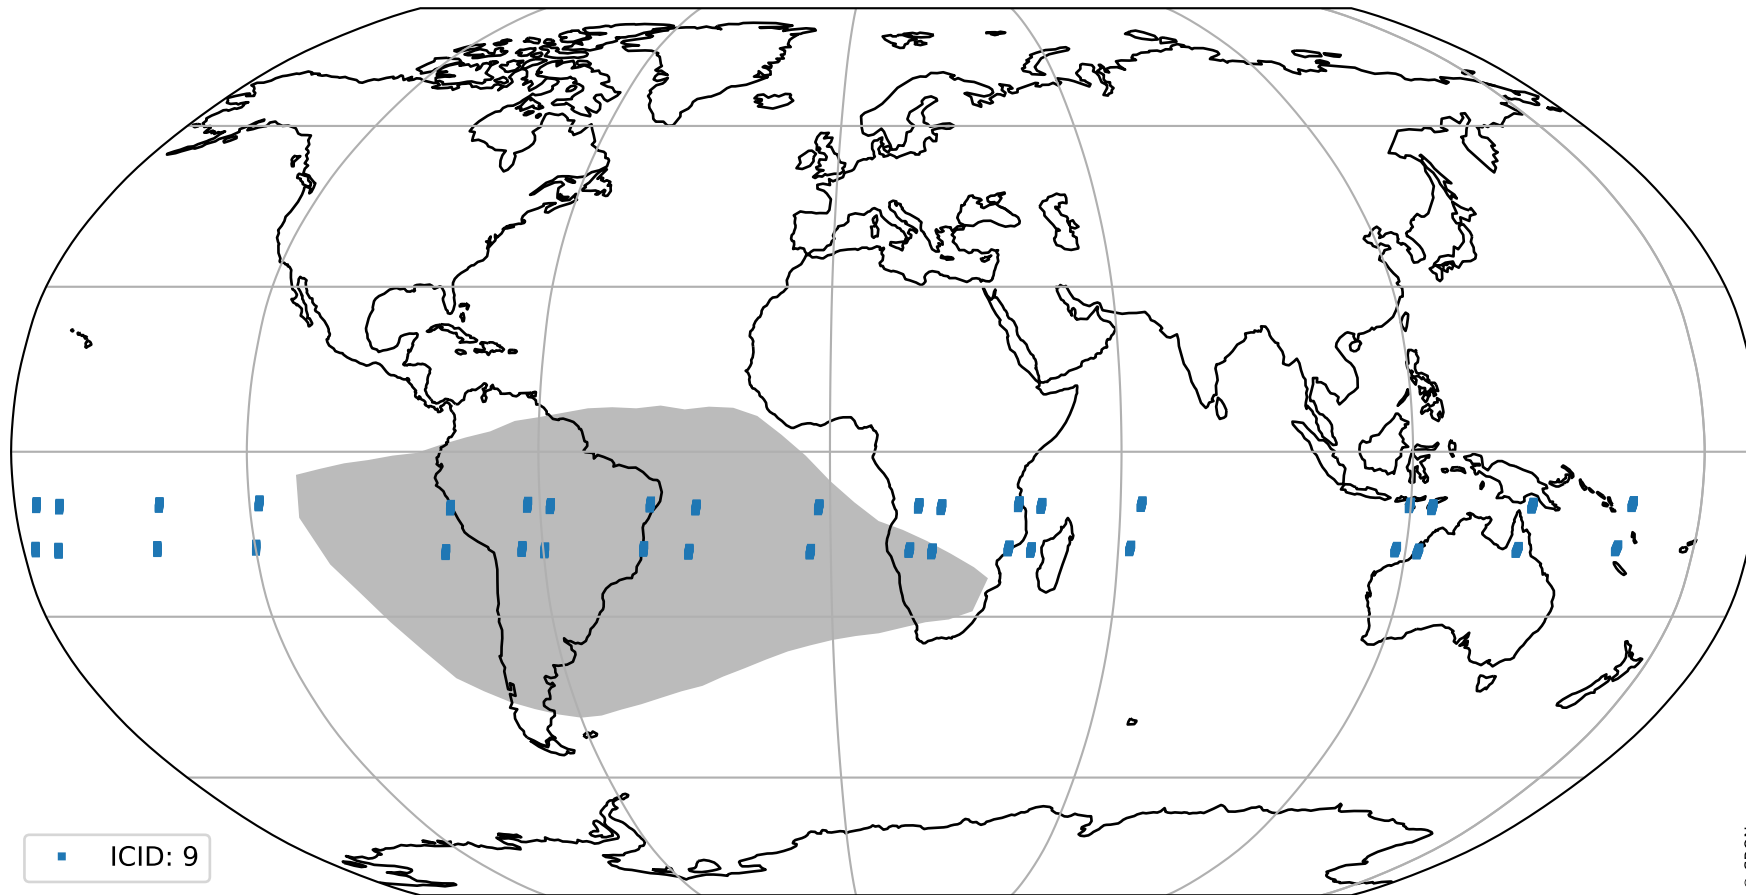

Tropomi SWIR pixel quality (official)

orbits : 19 in [2947, 2992]
coverage : 2018-05-09 / 2018-05-12
to good : 368
good to bad : 628
to worst : 101
created : 2023-08-22T07:42:59

total quality compared with SWIR pixel-quality CKD

Tropomi SWIR pixel quality (official)

orbits : 19 in [2947, 2992]
coverage : 2018-05-09 / 2018-05-12
created : 2023-08-22T07:42:59

Histograms of pixel-quality

Tropomi SWIR pixel quality (official) ground-tracks of Sentinel-5P

orbits : 19 in [2947, 2992]
coverage : 2018-05-09 / 2018-05-12
created : 2023-08-22T07:42:59

Tropomi SWIR pixel quality (official)

orbits : [2827, 2992]
coverage : 2018-04-30 / 2018-05-12
created : 2023-08-22T07:42:59