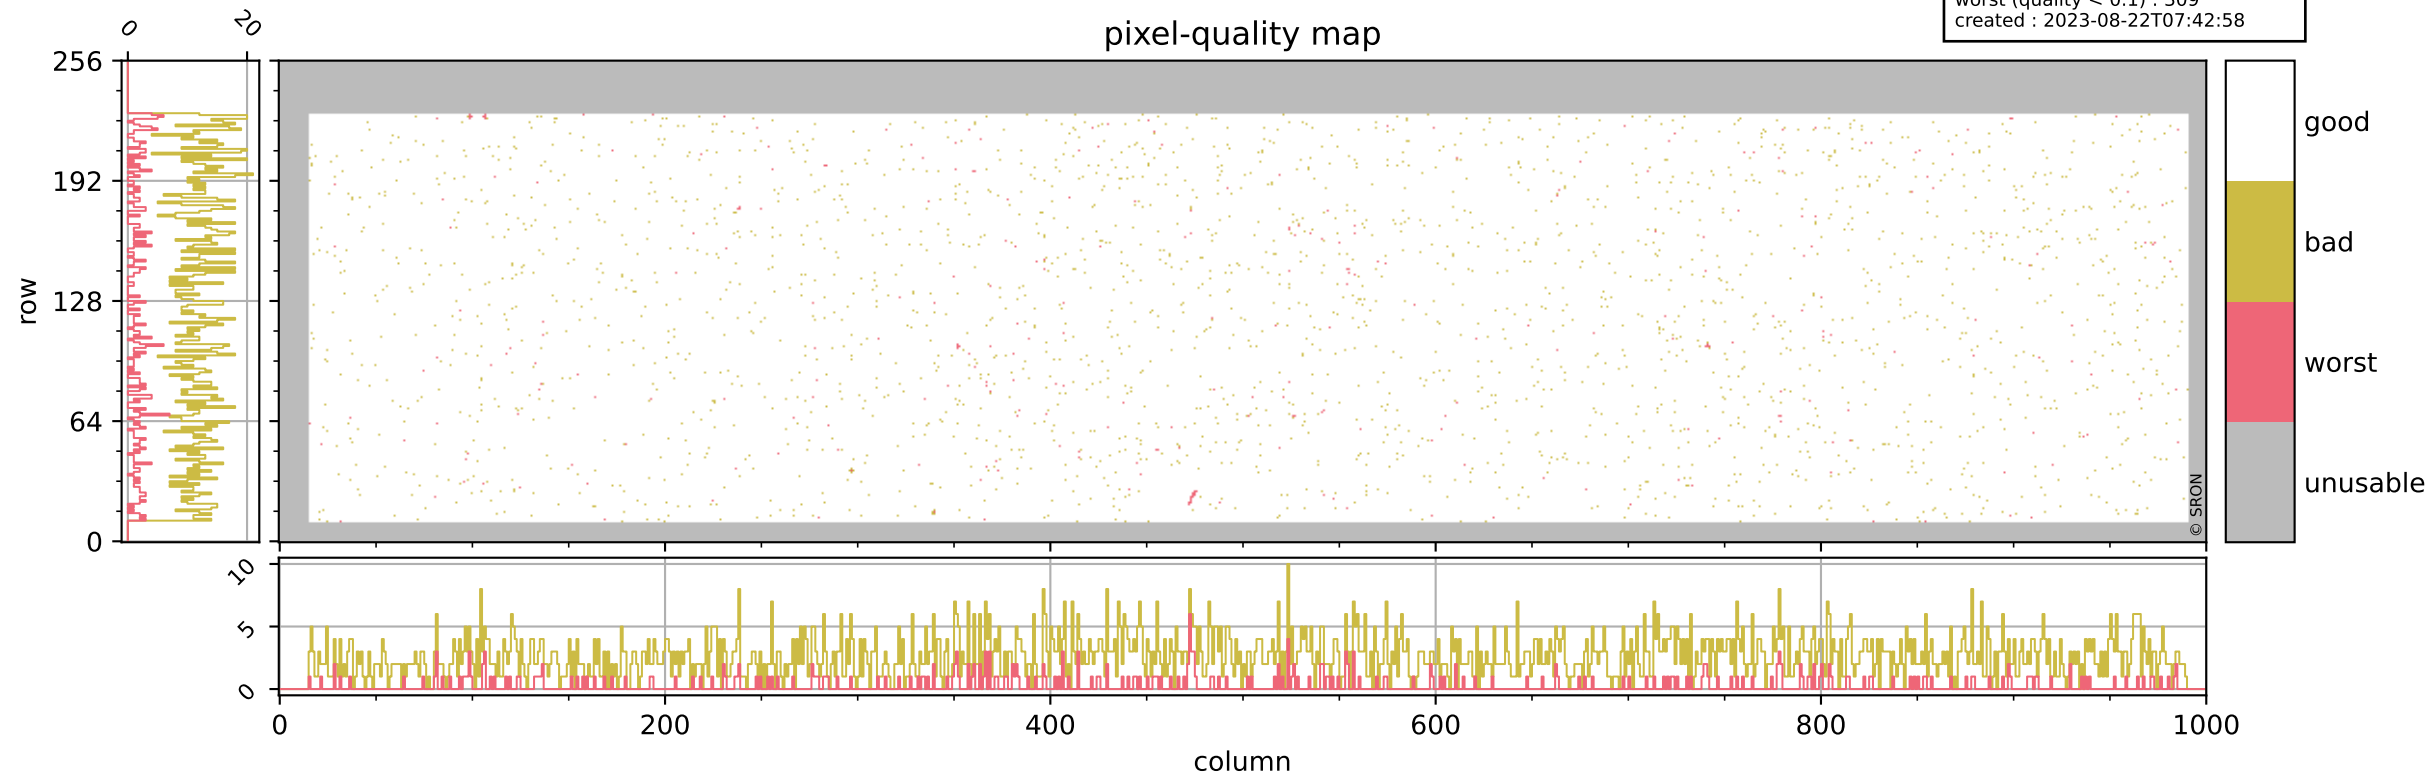

Tropomi SWIR pixel quality (official)

orbits : 19 in [2947, 2992]
coverage : 2018-05-09 / 2018-05-12
bad (quality < 0.8) : 2610
worst (quality < 0.1) : 309
created : 2023-08-22T07:42:58

pixel-quality map

Tropomi SWIR pixel quality (official)

orbits : 19 in [2947, 2992]
coverage : 2018-05-09 / 2018-05-12
bad (quality < 0.8) : 290
worst (quality < 0.1) : 109
created : 2023-08-22T07:42:58

pixel-quality map (dark)

Tropomi SWIR pixel quality (official)

orbits : 19 in [2947, 2992]
coverage : 2018-05-09 / 2018-05-12
bad (quality < 0.8) : 2355
worst (quality < 0.1) : 227
created : 2023-08-22T07:42:58

pixel-quality map (noise average)

Tropomi SWIR pixel quality (official)

orbits : 19 in [2947, 2992]
coverage : 2018-05-09 / 2018-05-12
created : 2023-08-22T07:42:59

Histograms of pixel-quality

Tropomi SWIR pixel quality (official) ground-tracks of Sentinel-5P