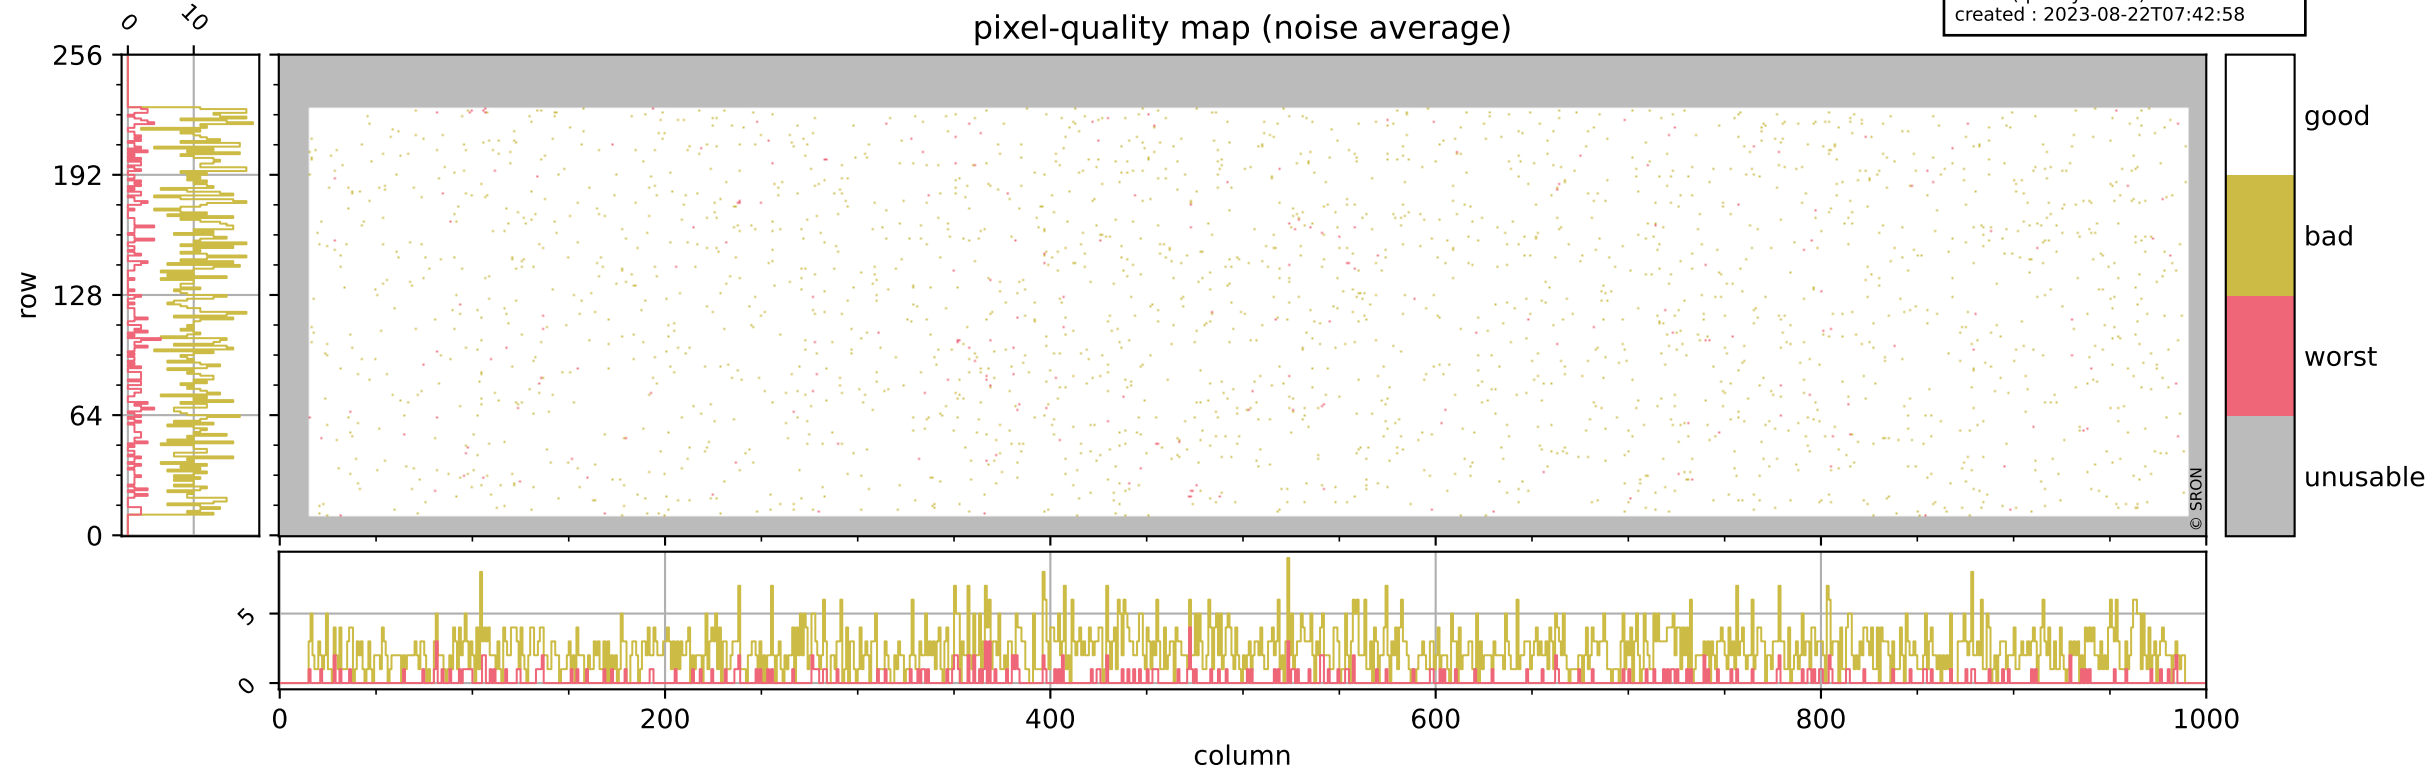

Tropomi SWIR pixel quality (official)

orbits : 19 in [2947, 2992]
coverage : 2018-05-09 / 2018-05-12
bad (quality < 0.8) : 290
worst (quality < 0.1) : 109
created : 2023-08-22T07:42:58

pixel-quality map (dark)

Tropomi SWIR pixel quality (official)

orbits : 19 in [2947, 2992]
coverage : 2018-05-09 / 2018-05-12
bad (quality < 0.8) : 2355
worst (quality < 0.1) : 227
created : 2023-08-22T07:42:58

pixel-quality map (noise average)

Tropomi SWIR pixel quality (official)

orbits : 19 in [2947, 2992]
coverage : 2018-05-09 / 2018-05-12
to good : 368
good to bad : 628
to worst : 101
created : 2023-08-22T07:42:59

total quality compared with SWIR pixel-quality CKD

Tropomi SWIR pixel quality (official)

orbits : 19 in [2947, 2992]
coverage : 2018-05-09 / 2018-05-12
created : 2023-08-22T07:42:59

Histograms of pixel-quality

Tropomi SWIR pixel quality (official) ground-tracks of Sentinel-5P