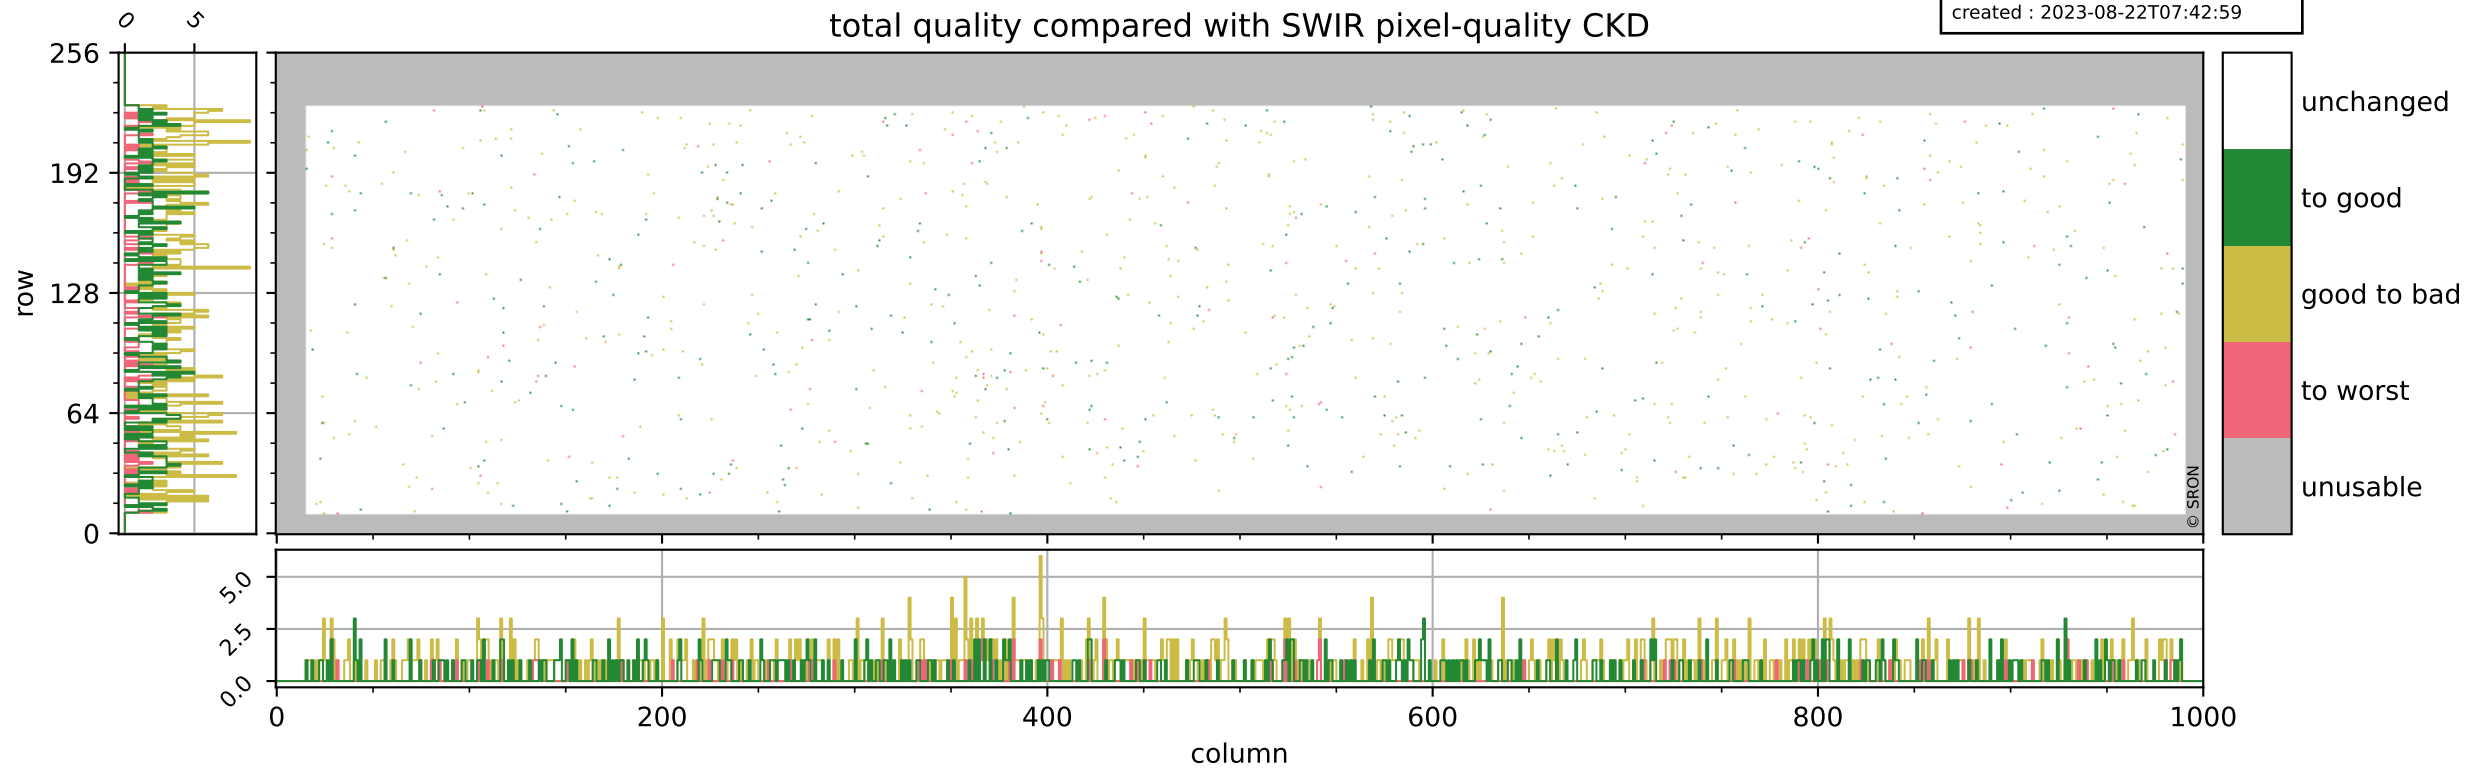

Tropomi SWIR pixel quality (official)

orbits : 19 in [2947, 2992]
coverage : 2018-05-09 / 2018-05-12
bad (quality < 0.8) : 290
worst (quality < 0.1) : 109
created : 2023-08-22T07:42:58

pixel-quality map (dark)

Tropomi SWIR pixel quality (official)

orbits : 19 in [2947, 2992]
coverage : 2018-05-09 / 2018-05-12
bad (quality < 0.8) : 2355
worst (quality < 0.1) : 227
created : 2023-08-22T07:42:58

pixel-quality map (noise average)

Tropomi SWIR pixel quality (official)

orbits : 19 in [2947, 2992]
coverage : 2018-05-09 / 2018-05-12
to good : 368
good to bad : 628
to worst : 101
created : 2023-08-22T07:42:59

total quality compared with SWIR pixel-quality CKD

Tropomi SWIR pixel quality (official)

orbits : 19 in [2947, 2992]
coverage : 2018-05-09 / 2018-05-12
created : 2023-08-22T07:42:59

Histograms of pixel-quality

Tropomi SWIR pixel quality (official) ground-tracks of Sentinel-5P