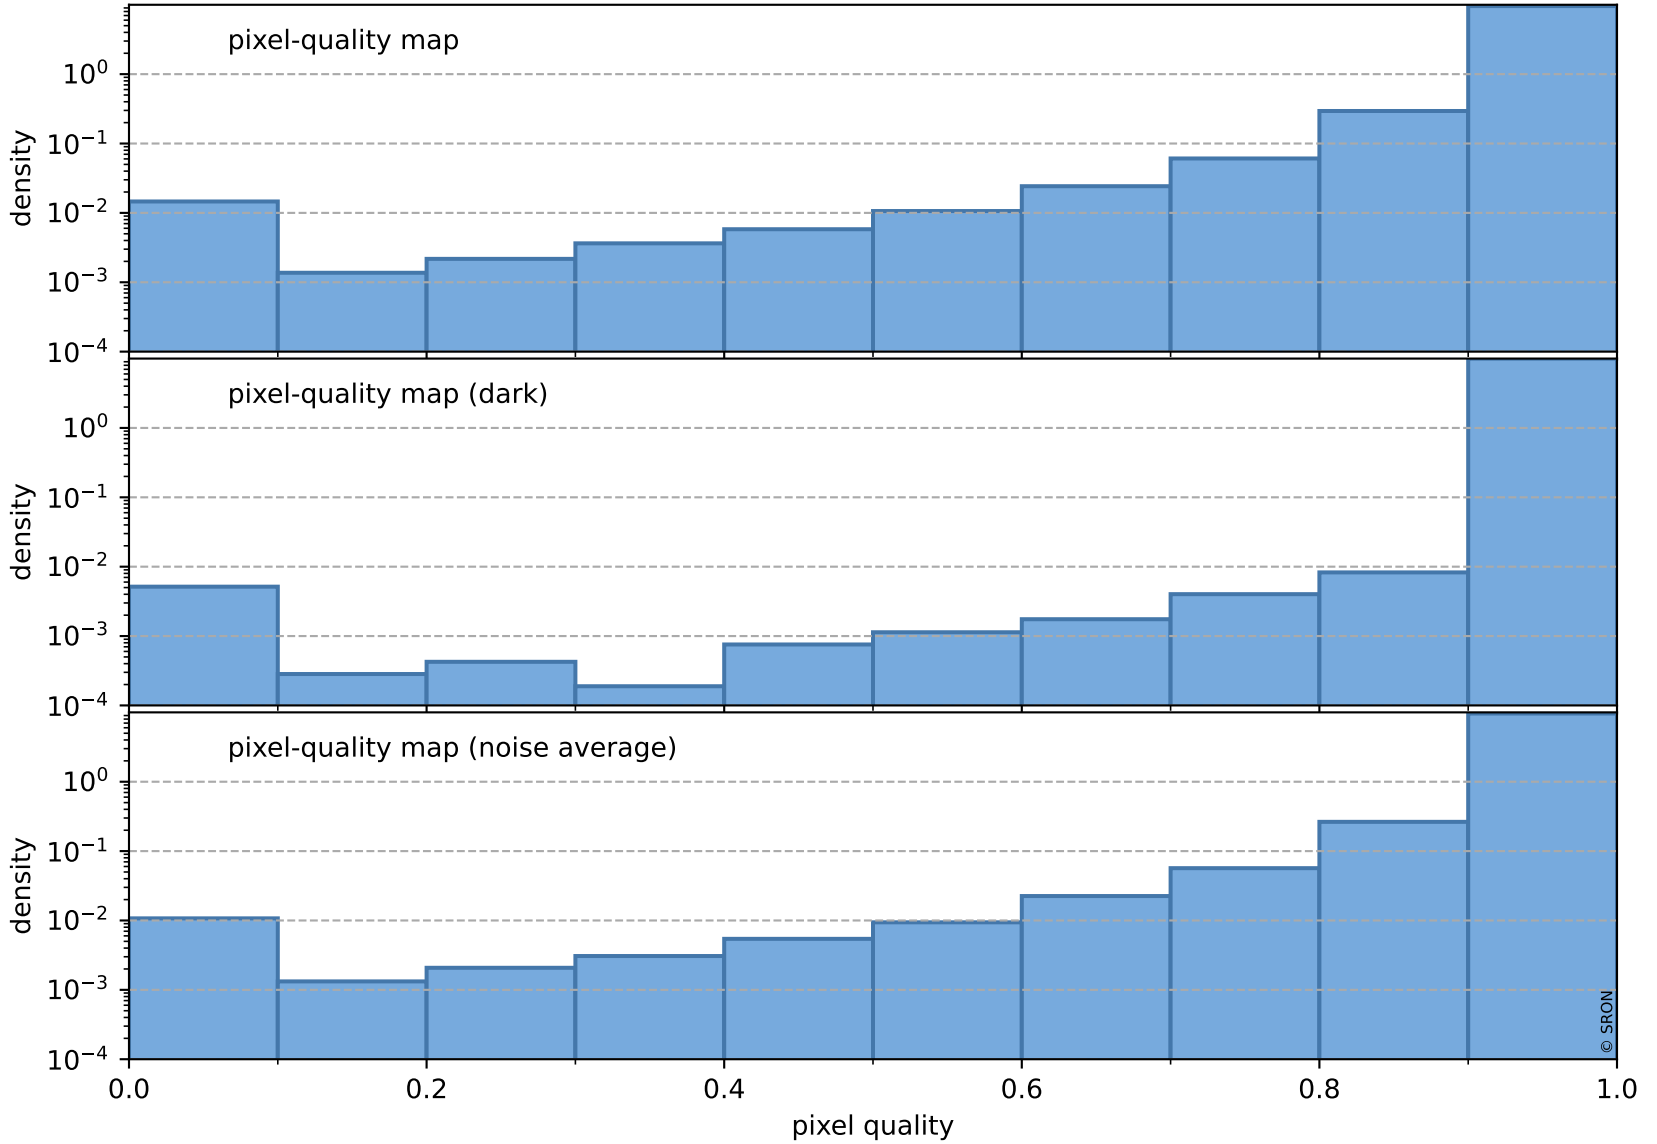

Tropomi SWIR pixel quality (official)

orbits : 19 in [2947, 2992]
coverage : 2018-05-09 / 2018-05-12
to good : 368
good to bad : 628
to worst : 101
created : 2023-08-22T07:42:59

total quality compared with SWIR pixel-quality CKD

Tropomi SWIR pixel quality (official)

orbits : 19 in [2947, 2992]
coverage : 2018-05-09 / 2018-05-12
created : 2023-08-22T07:42:59

Histograms of pixel-quality

Tropomi SWIR pixel quality (official) ground-tracks of Sentinel-5P

orbits : 19 in [2947, 2992]
coverage : 2018-05-09 / 2018-05-12
created : 2023-08-22T07:42:59

Tropomi SWIR pixel quality (official)

orbits : [2827, 2992]
coverage : 2018-04-30 / 2018-05-12
created : 2023-08-22T07:42:59