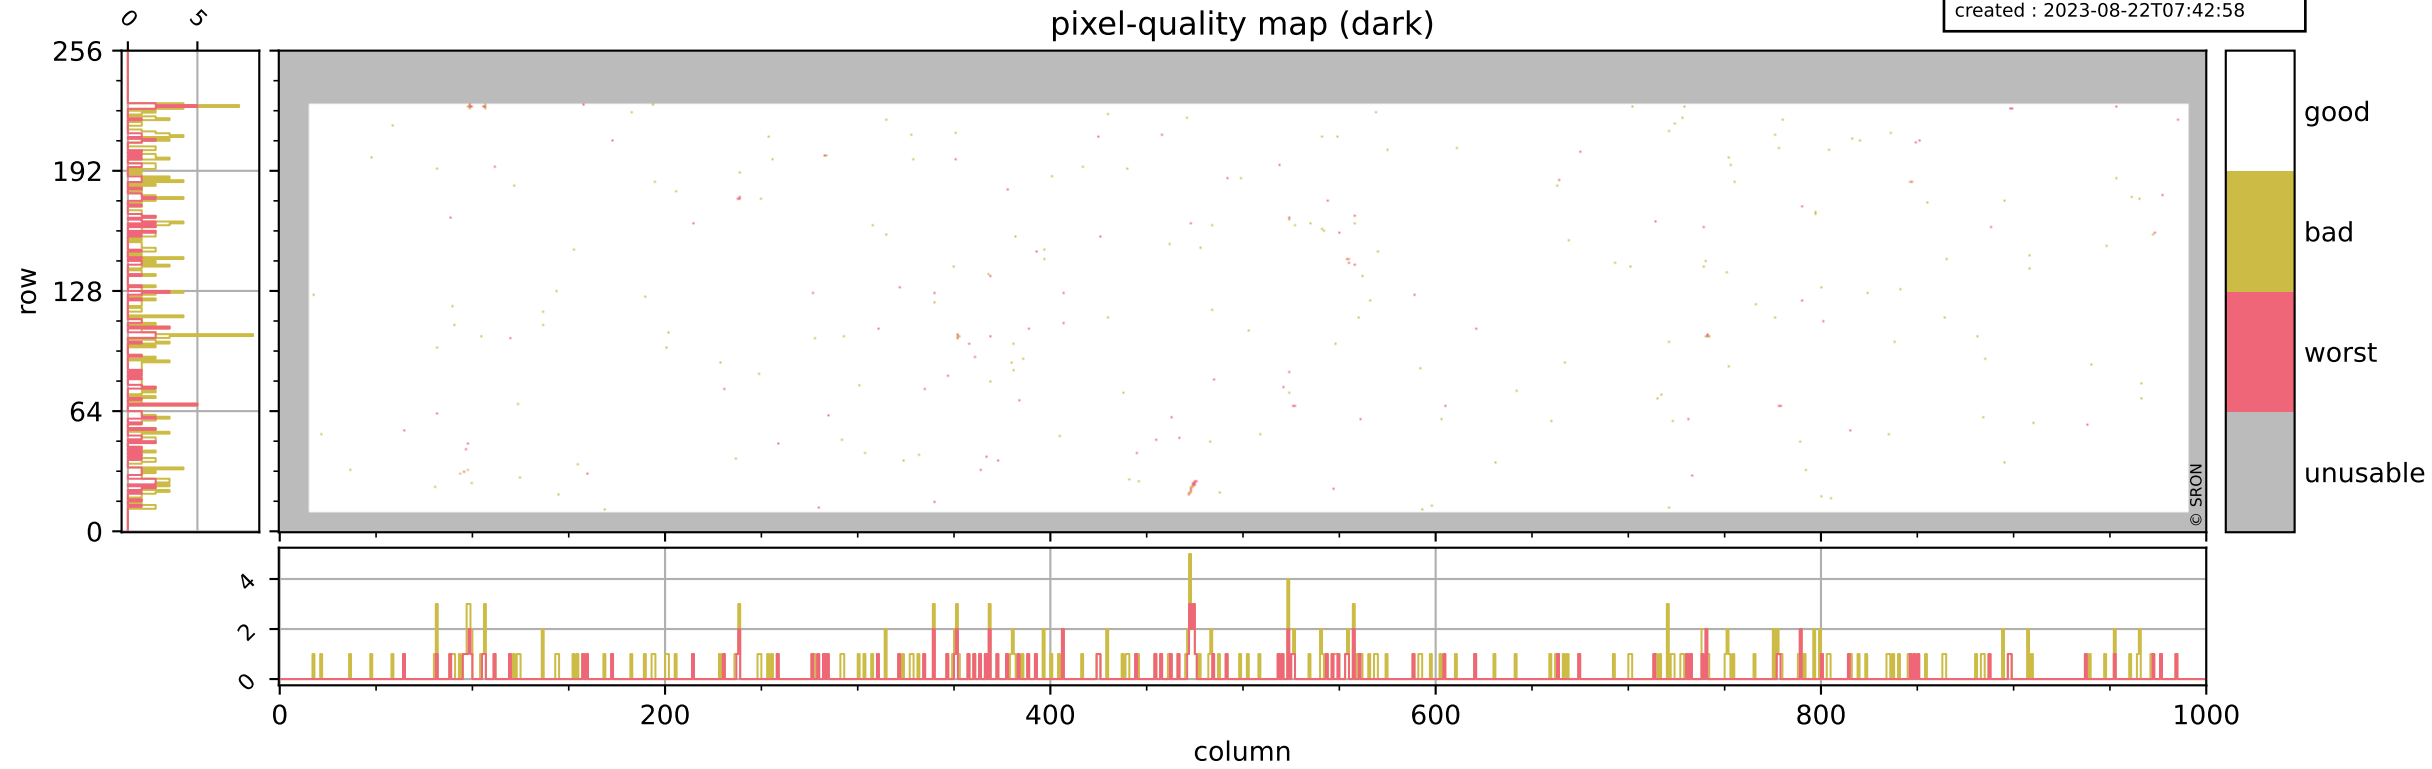

Tropomi SWIR pixel quality (official)

orbits : 19 in [2947, 2992]
coverage : 2018-05-09 / 2018-05-12
bad (quality < 0.8) : 2610
worst (quality < 0.1) : 309
created : 2023-08-22T07:42:58

pixel-quality map

Tropomi SWIR pixel quality (official)

orbits : 19 in [2947, 2992]
coverage : 2018-05-09 / 2018-05-12
bad (quality < 0.8) : 290
worst (quality < 0.1) : 109
created : 2023-08-22T07:42:58

pixel-quality map (dark)

Tropomi SWIR pixel quality (official)

orbits : 19 in [2947, 2992]
coverage : 2018-05-09 / 2018-05-12
bad (quality < 0.8) : 2355
worst (quality < 0.1) : 227
created : 2023-08-22T07:42:58

pixel-quality map (noise average)

Tropomi SWIR pixel quality (official)

orbits : 19 in [2947, 2992]
coverage : 2018-05-09 / 2018-05-12
created : 2023-08-22T07:42:59

Histograms of pixel-quality

Tropomi SWIR pixel quality (official) ground-tracks of Sentinel-5P