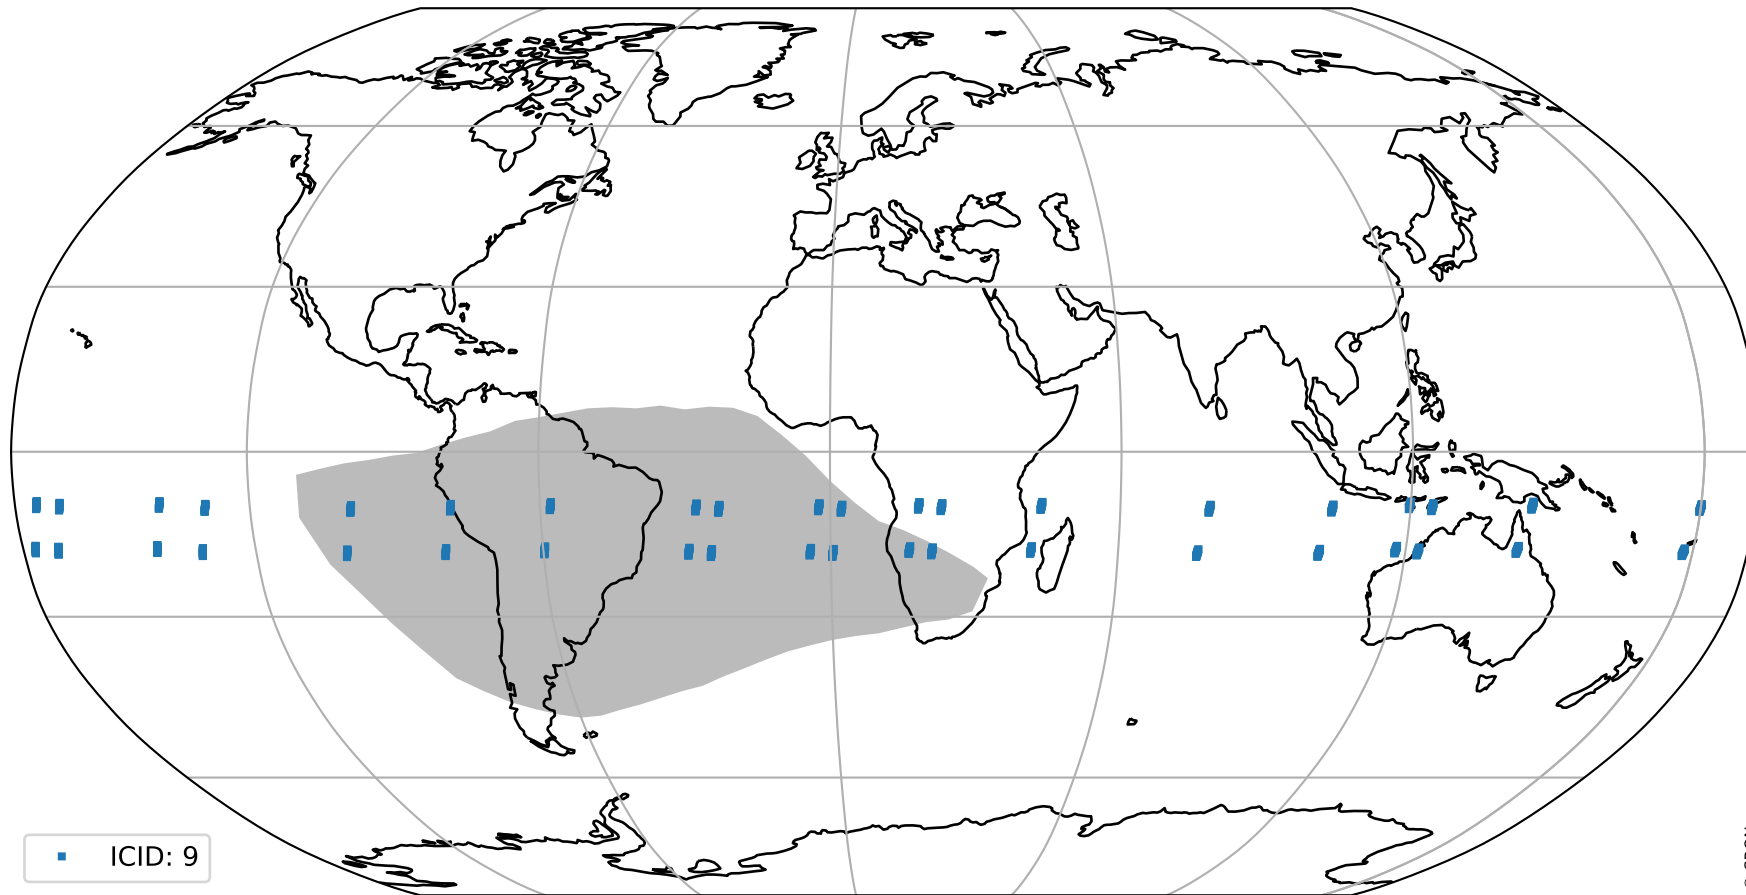

total quality compared with SWIR pixel-quality CKD

Tropomi SWIR pixel quality (official)

orbits : 20 in [2962, 3007]
coverage : 2018-05-10 / 2018-05-13
created : 2023-08-22T07:43:01

Histograms of pixel-quality

Tropomi SWIR pixel quality (official) ground-tracks of Sentinel-5P

orbits : 20 in [2962, 3007]
coverage : 2018-05-10 / 2018-05-13
created : 2023-08-22T07:43:02

Tropomi SWIR pixel quality (official)

orbits : [2827, 3007]
coverage : 2018-04-30 / 2018-05-13
created : 2023-08-22T07:43:02