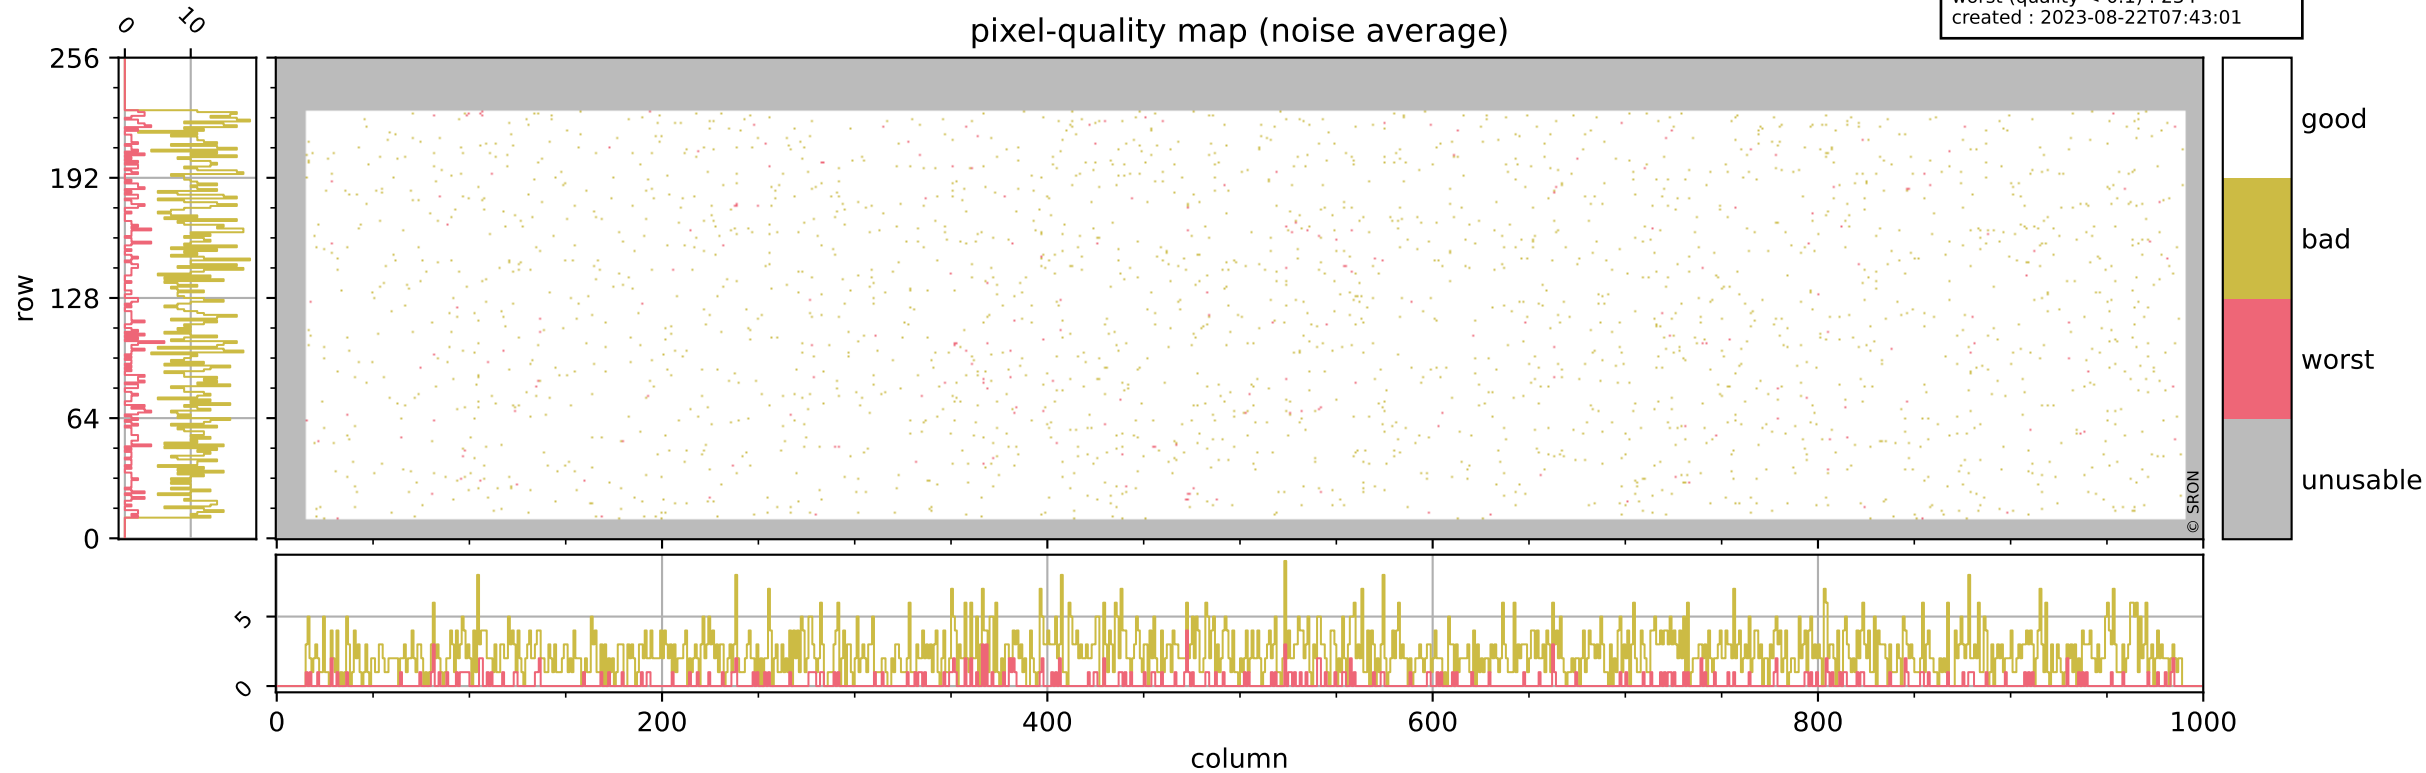

Tropomi SWIR pixel quality (official)

orbits : 20 in [2962, 3007]
coverage : 2018-05-10 / 2018-05-13
bad (quality < 0.8) : 2631
worst (quality < 0.1) : 316
created : 2023-08-22T07:43:00

Tropomi SWIR pixel quality (official)

orbits : 20 in [2962, 3007]
coverage : 2018-05-10 / 2018-05-13
bad (quality < 0.8) : 289
worst (quality < 0.1) : 110
created : 2023-08-22T07:43:00

Tropomi SWIR pixel quality (official)

orbits : 20 in [2962, 3007]
coverage : 2018-05-10 / 2018-05-13
bad (quality < 0.8) : 2379
worst (quality < 0.1) : 234
created : 2023-08-22T07:43:01

pixel-quality map (noise average)

Tropomi SWIR pixel quality (official)

orbits : 20 in [2962, 3007]
coverage : 2018-05-10 / 2018-05-13
to good : 374
good to bad : 654
to worst : 106
created : 2023-08-22T07:43:01

Tropomi SWIR pixel quality (official) ground-tracks of Sentinel-5P

orbits : 20 in [2962, 3007]
coverage : 2018-05-10 / 2018-05-13
created : 2023-08-22T07:43:02

Tropomi SWIR pixel quality (official)

orbits : [2827, 3007]
coverage : 2018-04-30 / 2018-05-13
created : 2023-08-22T07:43:02