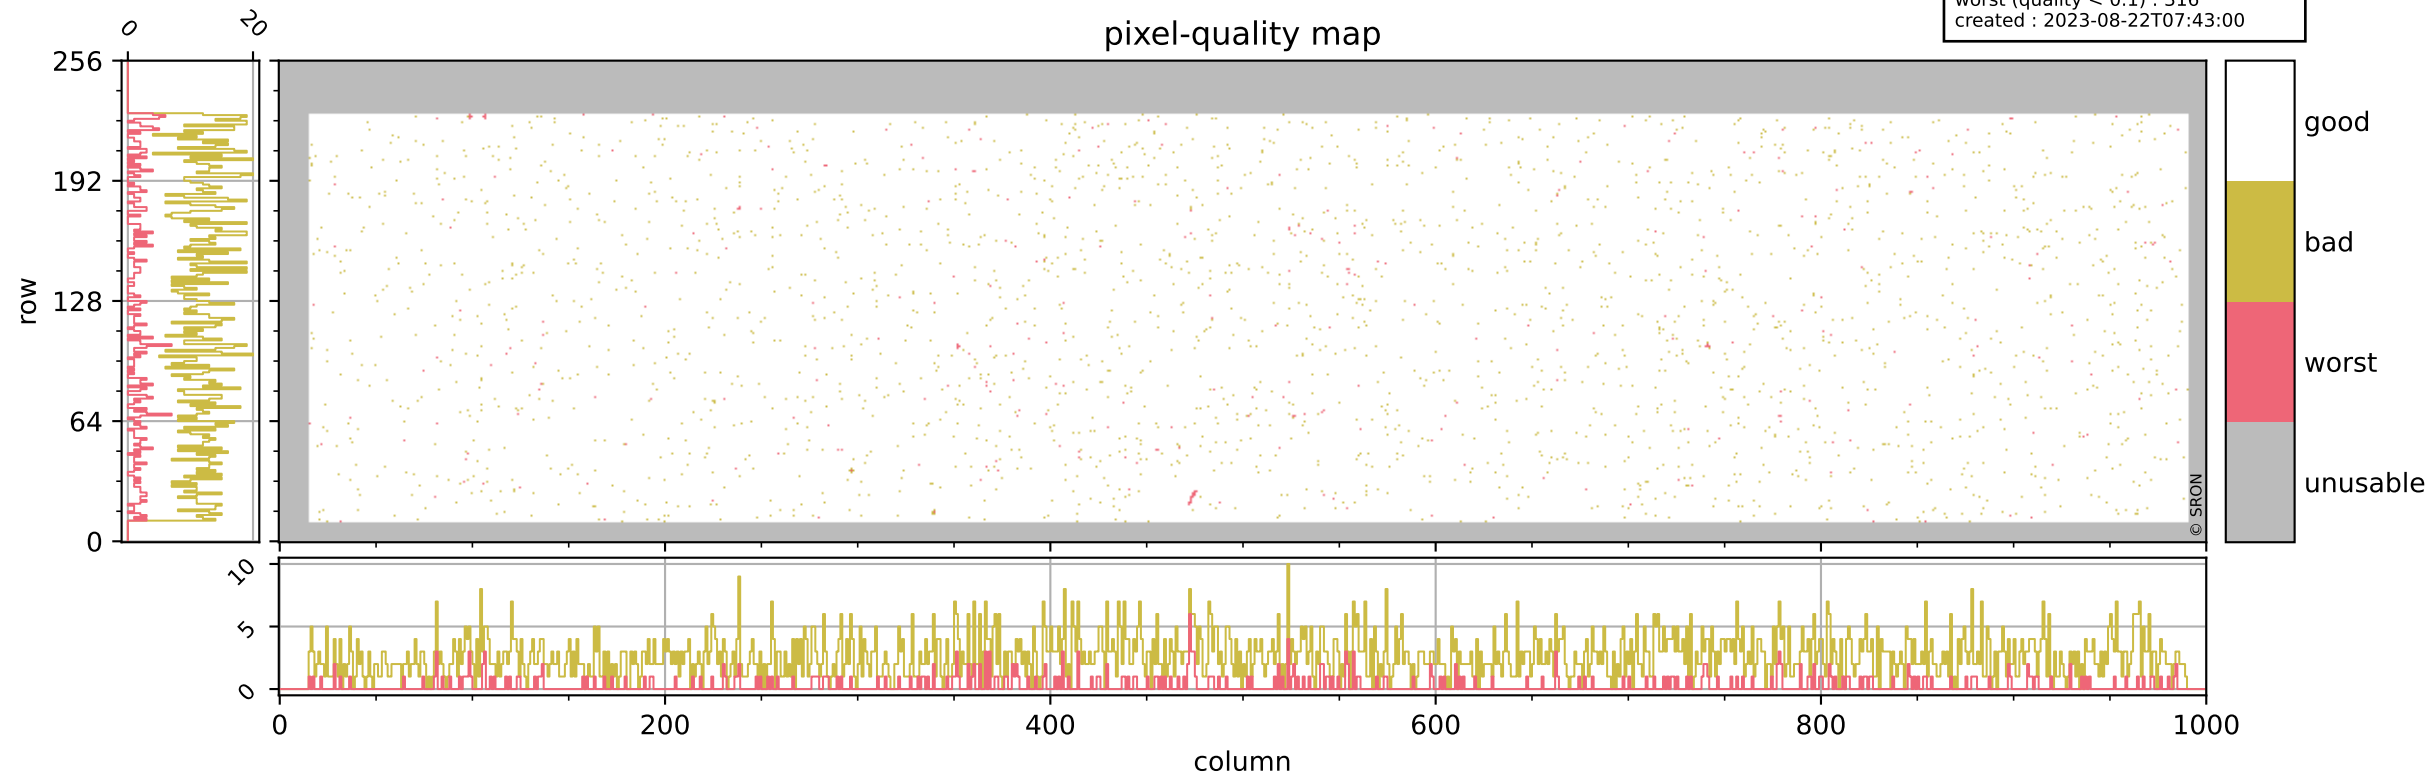

Tropomi SWIR pixel quality (official)

orbits : 20 in [2962, 3007]
coverage : 2018-05-10 / 2018-05-13
bad (quality < 0.8) : 2631
worst (quality < 0.1) : 316
created : 2023-08-22T07:43:00

Tropomi SWIR pixel quality (official)

orbits : 20 in [2962, 3007]
coverage : 2018-05-10 / 2018-05-13
bad (quality < 0.8) : 289
worst (quality < 0.1) : 110
created : 2023-08-22T07:43:00

Tropomi SWIR pixel quality (official)

orbits : 20 in [2962, 3007]
coverage : 2018-05-10 / 2018-05-13
bad (quality < 0.8) : 2379
worst (quality < 0.1) : 234
created : 2023-08-22T07:43:01

pixel-quality map (noise average)

Tropomi SWIR pixel quality (official)

orbits : 20 in [2962, 3007]
coverage : 2018-05-10 / 2018-05-13
to good : 374
good to bad : 654
to worst : 106
created : 2023-08-22T07:43:01

Tropomi SWIR pixel quality (official) ground-tracks of Sentinel-5P

orbits : 20 in [2962, 3007]
coverage : 2018-05-10 / 2018-05-13
created : 2023-08-22T07:43:02

Tropomi SWIR pixel quality (official)

orbits : [2827, 3007]
coverage : 2018-04-30 / 2018-05-13
created : 2023-08-22T07:43:02