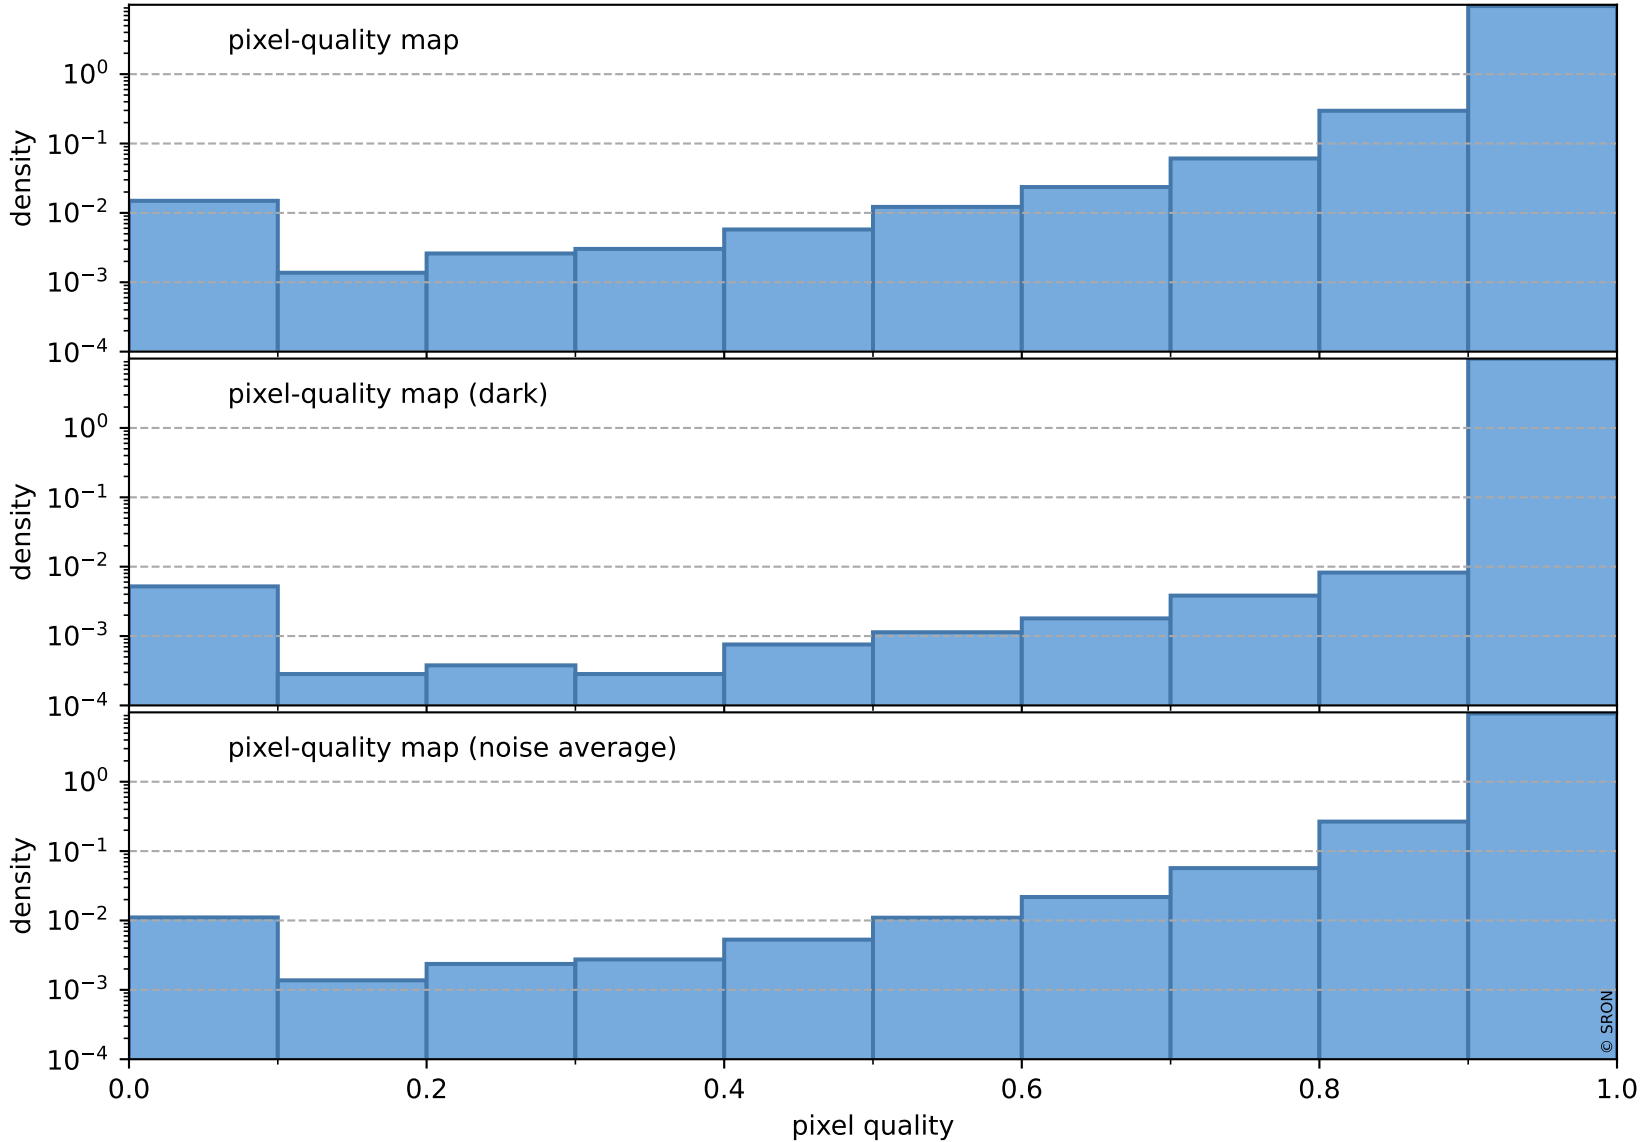

orbits : 20 in [2962, 3007]
coverage : 2018-05-10 / 2018-05-13
bad (quality < 0.8) : 289
worst (quality < 0.1) : 110
created : 2023-08-22T07:43:00

Tropomi SWIR pixel quality (official)

orbits : 20 in [2962, 3007]
coverage : 2018-05-10 / 2018-05-13
bad (quality < 0.8) : 2379
worst (quality < 0.1) : 234
created : 2023-08-22T07:43:01

pixel-quality map (noise average)

Tropomi SWIR pixel quality (official)

orbits : 20 in [2962, 3007]
coverage : 2018-05-10 / 2018-05-13
to good : 374
good to bad : 654
to worst : 106
created : 2023-08-22T07:43:01

total quality compared with SWIR pixel-quality CKD

Tropomi SWIR pixel quality (official)

orbits : 20 in [2962, 3007]
coverage : 2018-05-10 / 2018-05-13
created : 2023-08-22T07:43:01

Histograms of pixel-quality

Tropomi SWIR pixel quality (official) ground-tracks of Sentinel-5P

orbits : 20 in [2962, 3007]
coverage : 2018-05-10 / 2018-05-13
created : 2023-08-22T07:43:02

Tropomi SWIR pixel quality (official)

orbits : [2827, 3007]
coverage : 2018-04-30 / 2018-05-13
created : 2023-08-22T07:43:02