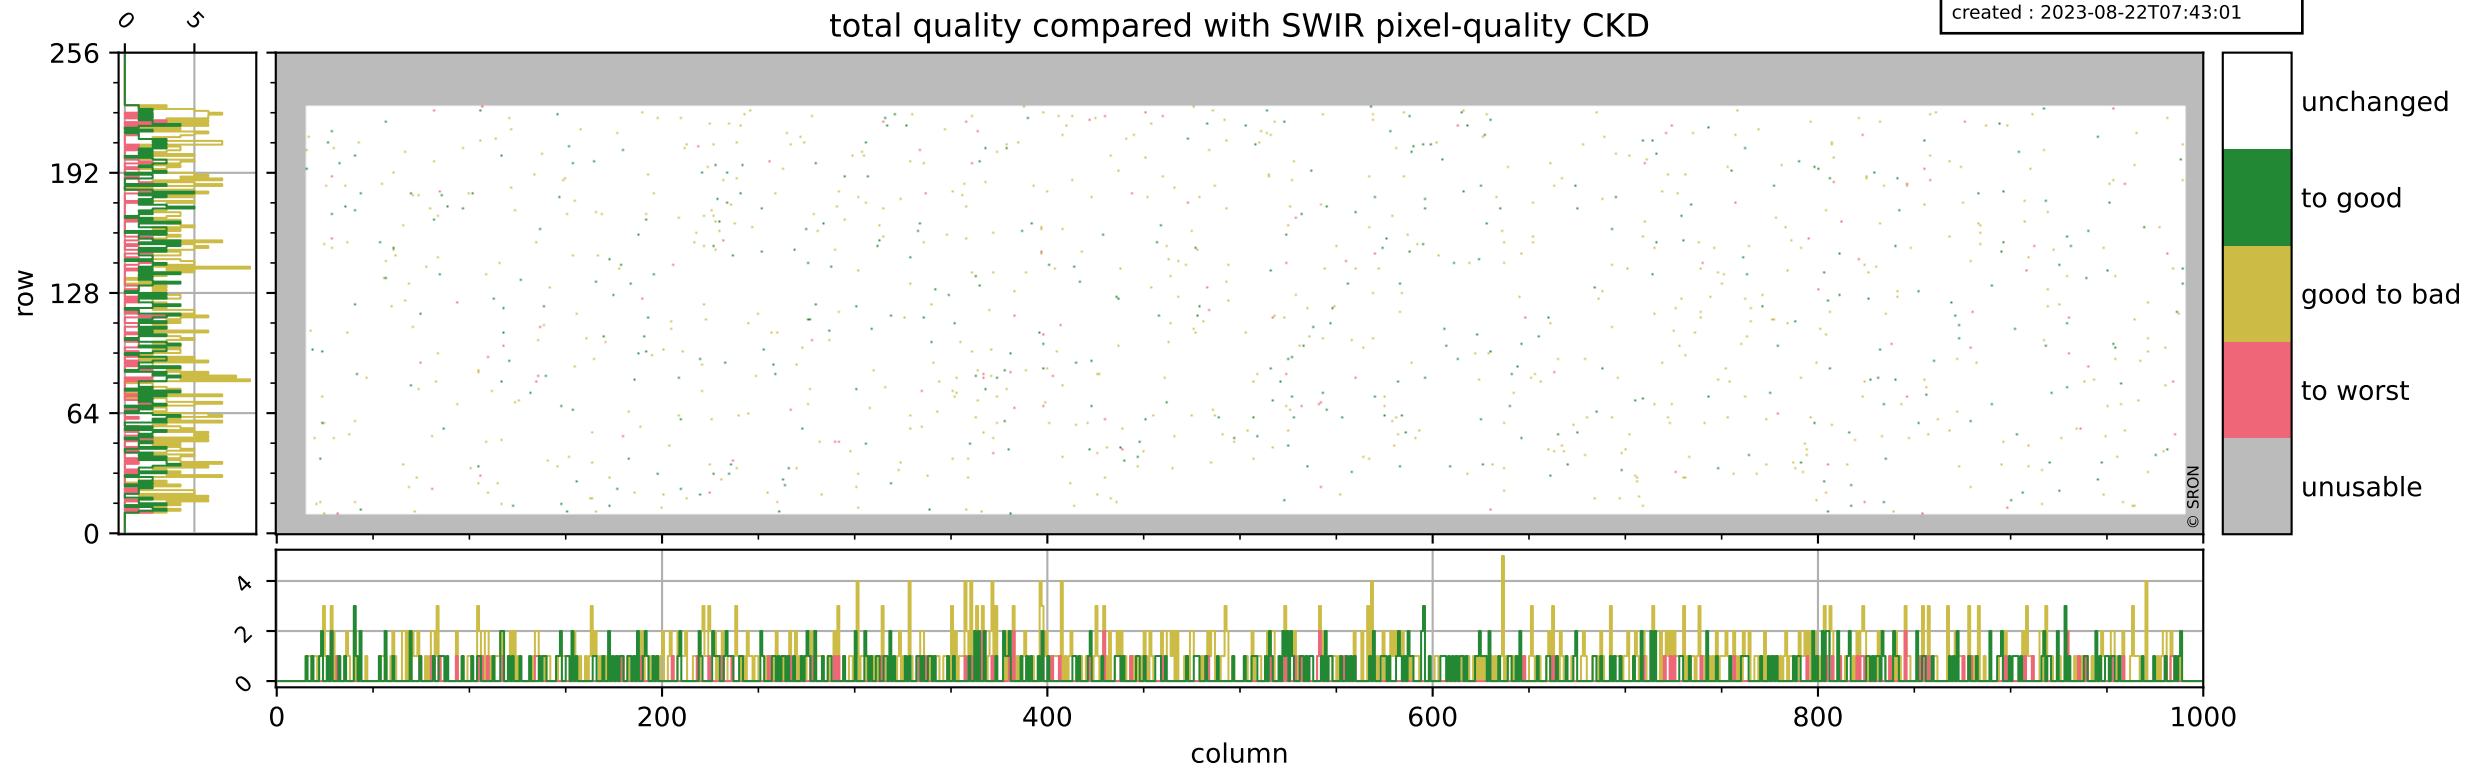

orbits : 20 in [2962, 3007]
coverage : 2018-05-10 / 2018-05-13
bad (quality < 0.8) : 289
worst (quality < 0.1) : 110
created : 2023-08-22T07:43:00

Tropomi SWIR pixel quality (official)

orbits : 20 in [2962, 3007]
coverage : 2018-05-10 / 2018-05-13
bad (quality < 0.8) : 2379
worst (quality < 0.1) : 234
created : 2023-08-22T07:43:01

pixel-quality map (noise average)

Tropomi SWIR pixel quality (official)

orbits : 20 in [2962, 3007]
coverage : 2018-05-10 / 2018-05-13
to good : 374
good to bad : 654
to worst : 106
created : 2023-08-22T07:43:01

total quality compared with SWIR pixel-quality CKD

Tropomi SWIR pixel quality (official)

orbits : 20 in [2962, 3007]
coverage : 2018-05-10 / 2018-05-13
created : 2023-08-22T07:43:01

Histograms of pixel-quality

Tropomi SWIR pixel quality (official) ground-tracks of Sentinel-5P

orbits : 20 in [2962, 3007]
coverage : 2018-05-10 / 2018-05-13
created : 2023-08-22T07:43:02

Tropomi SWIR pixel quality (official)

orbits : [2827, 3007]
coverage : 2018-04-30 / 2018-05-13
created : 2023-08-22T07:43:02