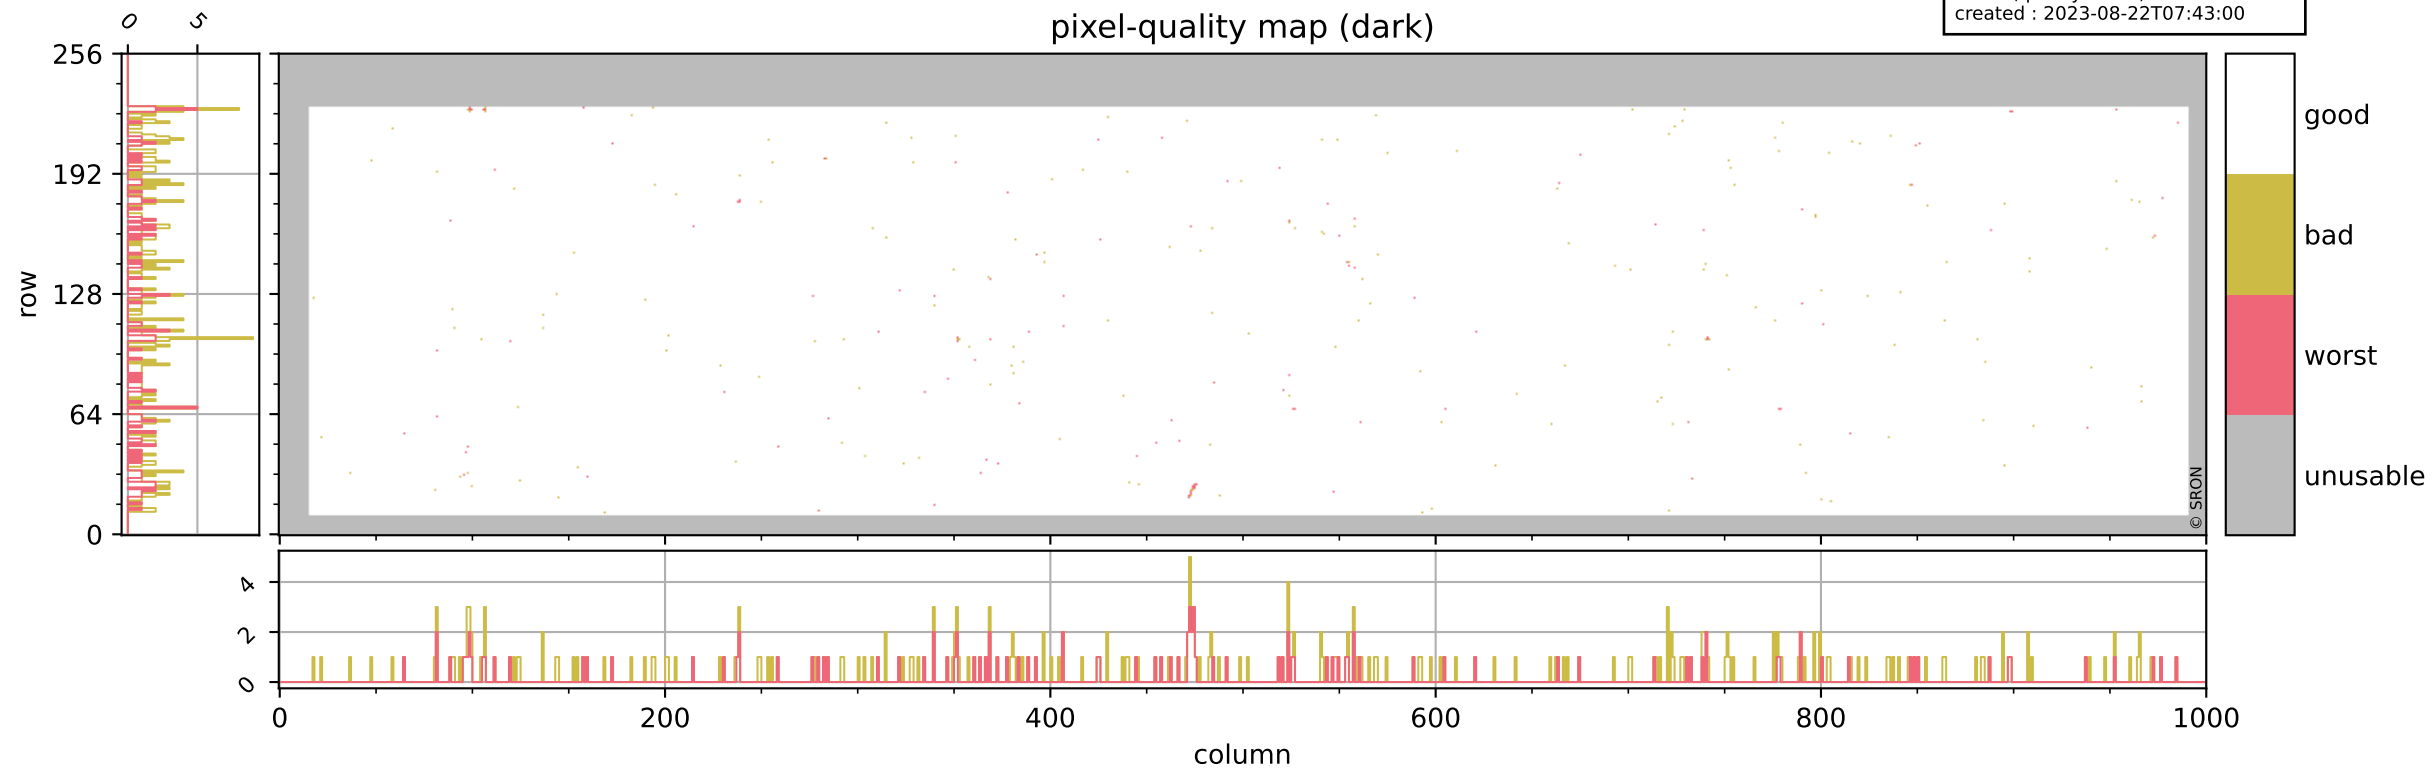

Tropomi SWIR pixel quality (official)

orbits : 20 in [2962, 3007]
coverage : 2018-05-10 / 2018-05-13
bad (quality < 0.8) : 2631
worst (quality < 0.1) : 316
created : 2023-08-22T07:43:00

Tropomi SWIR pixel quality (official)

orbits : 20 in [2962, 3007]
coverage : 2018-05-10 / 2018-05-13
bad (quality < 0.8) : 289
worst (quality < 0.1) : 110
created : 2023-08-22T07:43:00

Tropomi SWIR pixel quality (official)

orbits : 20 in [2962, 3007]
coverage : 2018-05-10 / 2018-05-13
bad (quality < 0.8) : 2379
worst (quality < 0.1) : 234
created : 2023-08-22T07:43:01

pixel-quality map (noise average)

Tropomi SWIR pixel quality (official)

orbits : 20 in [2962, 3007]
coverage : 2018-05-10 / 2018-05-13
to good : 374
good to bad : 654
to worst : 106
created : 2023-08-22T07:43:01

Tropomi SWIR pixel quality (official) ground-tracks of Sentinel-5P

orbits : 20 in [2962, 3007]
coverage : 2018-05-10 / 2018-05-13
created : 2023-08-22T07:43:02

Tropomi SWIR pixel quality (official)

orbits : [2827, 3007]
coverage : 2018-04-30 / 2018-05-13
created : 2023-08-22T07:43:02