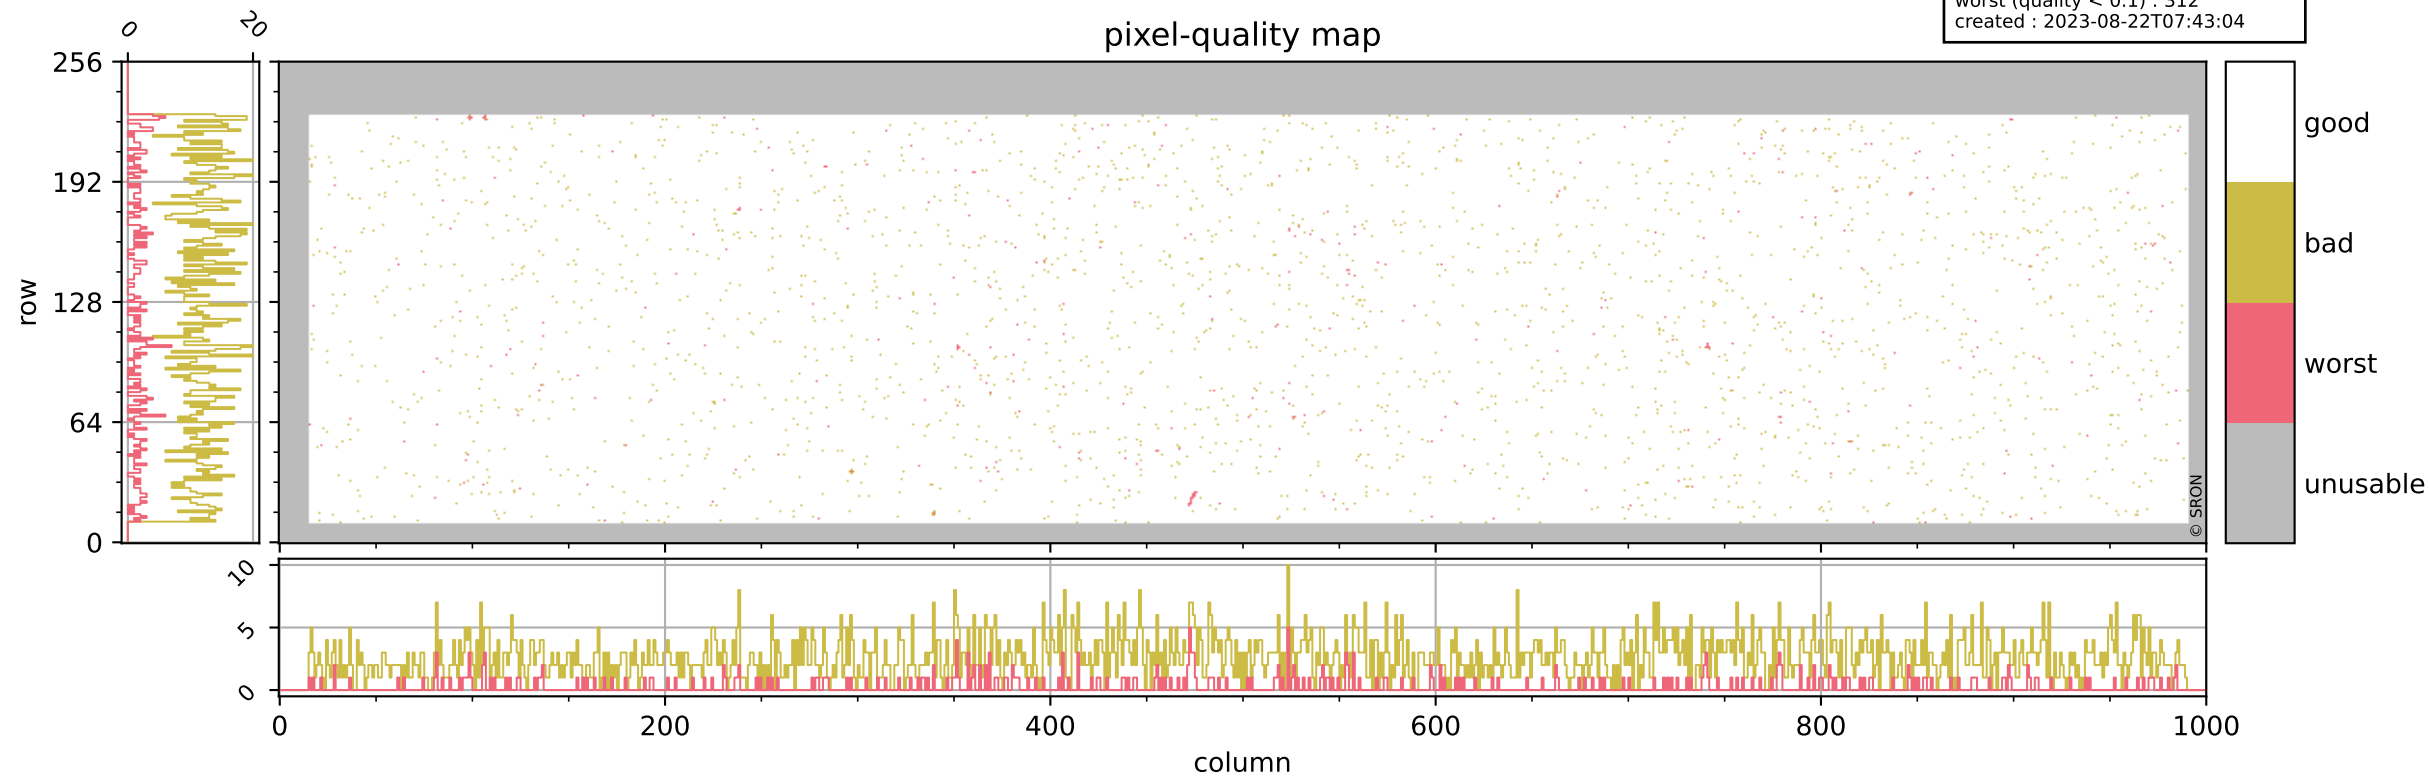

Tropomi SWIR pixel quality (official)

orbits : 19 in [2992, 3037]
coverage : 2018-05-12 / 2018-05-15
bad (quality < 0.8) : 2599
worst (quality < 0.1) : 312
created : 2023-08-22T07:43:04

Tropomi SWIR pixel quality (official)

orbits : 19 in [2992, 3037]
coverage : 2018-05-12 / 2018-05-15
bad (quality < 0.8) : 289
worst (quality < 0.1) : 111
created : 2023-08-22T07:43:05

pixel-quality map (dark)

Tropomi SWIR pixel quality (official)

orbits : 19 in [2992, 3037]
coverage : 2018-05-12 / 2018-05-15
bad (quality < 0.8) : 2348
worst (quality < 0.1) : 228
created : 2023-08-22T07:43:05

pixel-quality map (noise average)

Tropomi SWIR pixel quality (official)

orbits : 19 in [2992, 3037]
coverage : 2018-05-12 / 2018-05-15
created : 2023-08-22T07:43:05

Histograms of pixel-quality

Tropomi SWIR pixel quality (official) ground-tracks of Sentinel-5P

orbits : 19 in [2992, 3037]
coverage : 2018-05-12 / 2018-05-15
created : 2023-08-22T07:43:06