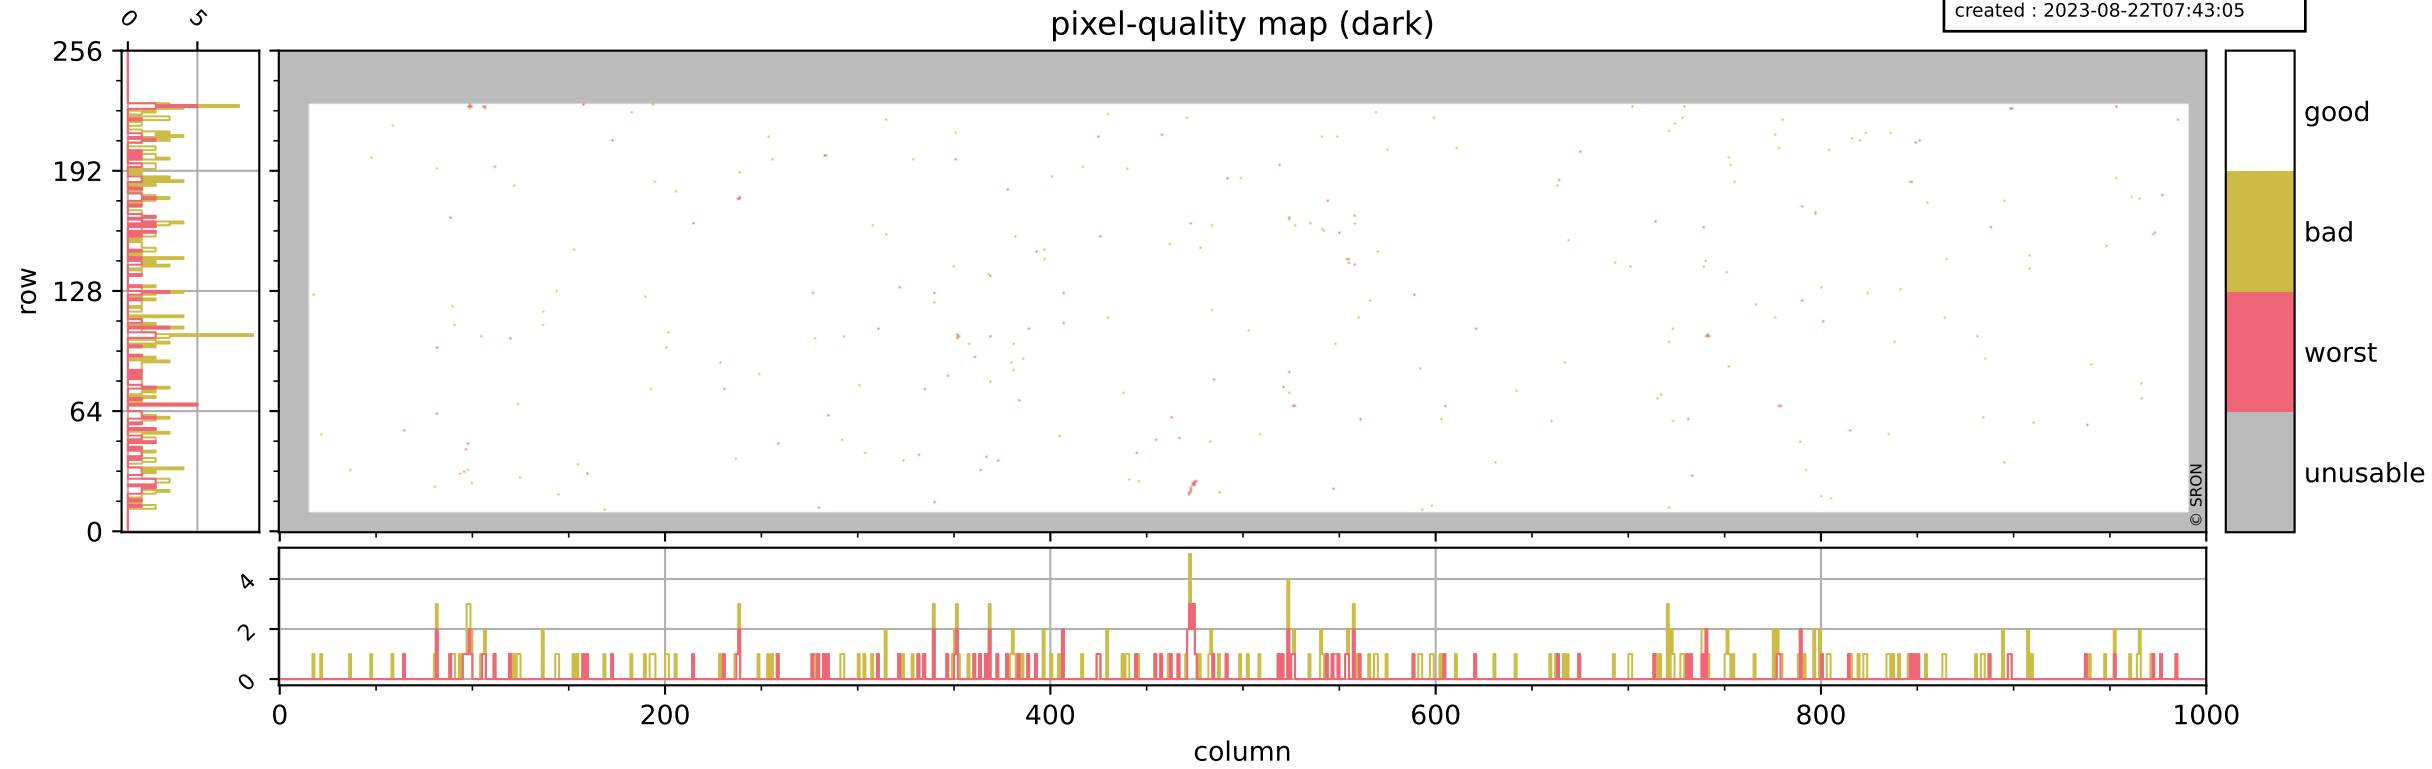

Tropomi SWIR pixel quality (official)

orbits : 19 in [2992, 3037]
coverage : 2018-05-12 / 2018-05-15
bad (quality < 0.8) : 2599
worst (quality < 0.1) : 312
created : 2023-08-22T07:43:04

Tropomi SWIR pixel quality (official)

orbits : 19 in [2992, 3037]
coverage : 2018-05-12 / 2018-05-15
bad (quality < 0.8) : 289
worst (quality < 0.1) : 111
created : 2023-08-22T07:43:05

pixel-quality map (dark)

Tropomi SWIR pixel quality (official)

orbits : 19 in [2992, 3037]
coverage : 2018-05-12 / 2018-05-15
bad (quality < 0.8) : 2348
worst (quality < 0.1) : 228
created : 2023-08-22T07:43:05

pixel-quality map (noise average)

Tropomi SWIR pixel quality (official)

orbits : 19 in [2992, 3037]
coverage : 2018-05-12 / 2018-05-15
created : 2023-08-22T07:43:05

Histograms of pixel-quality

Tropomi SWIR pixel quality (official) ground-tracks of Sentinel-5P

orbits : 19 in [2992, 3037]
coverage : 2018-05-12 / 2018-05-15
created : 2023-08-22T07:43:06