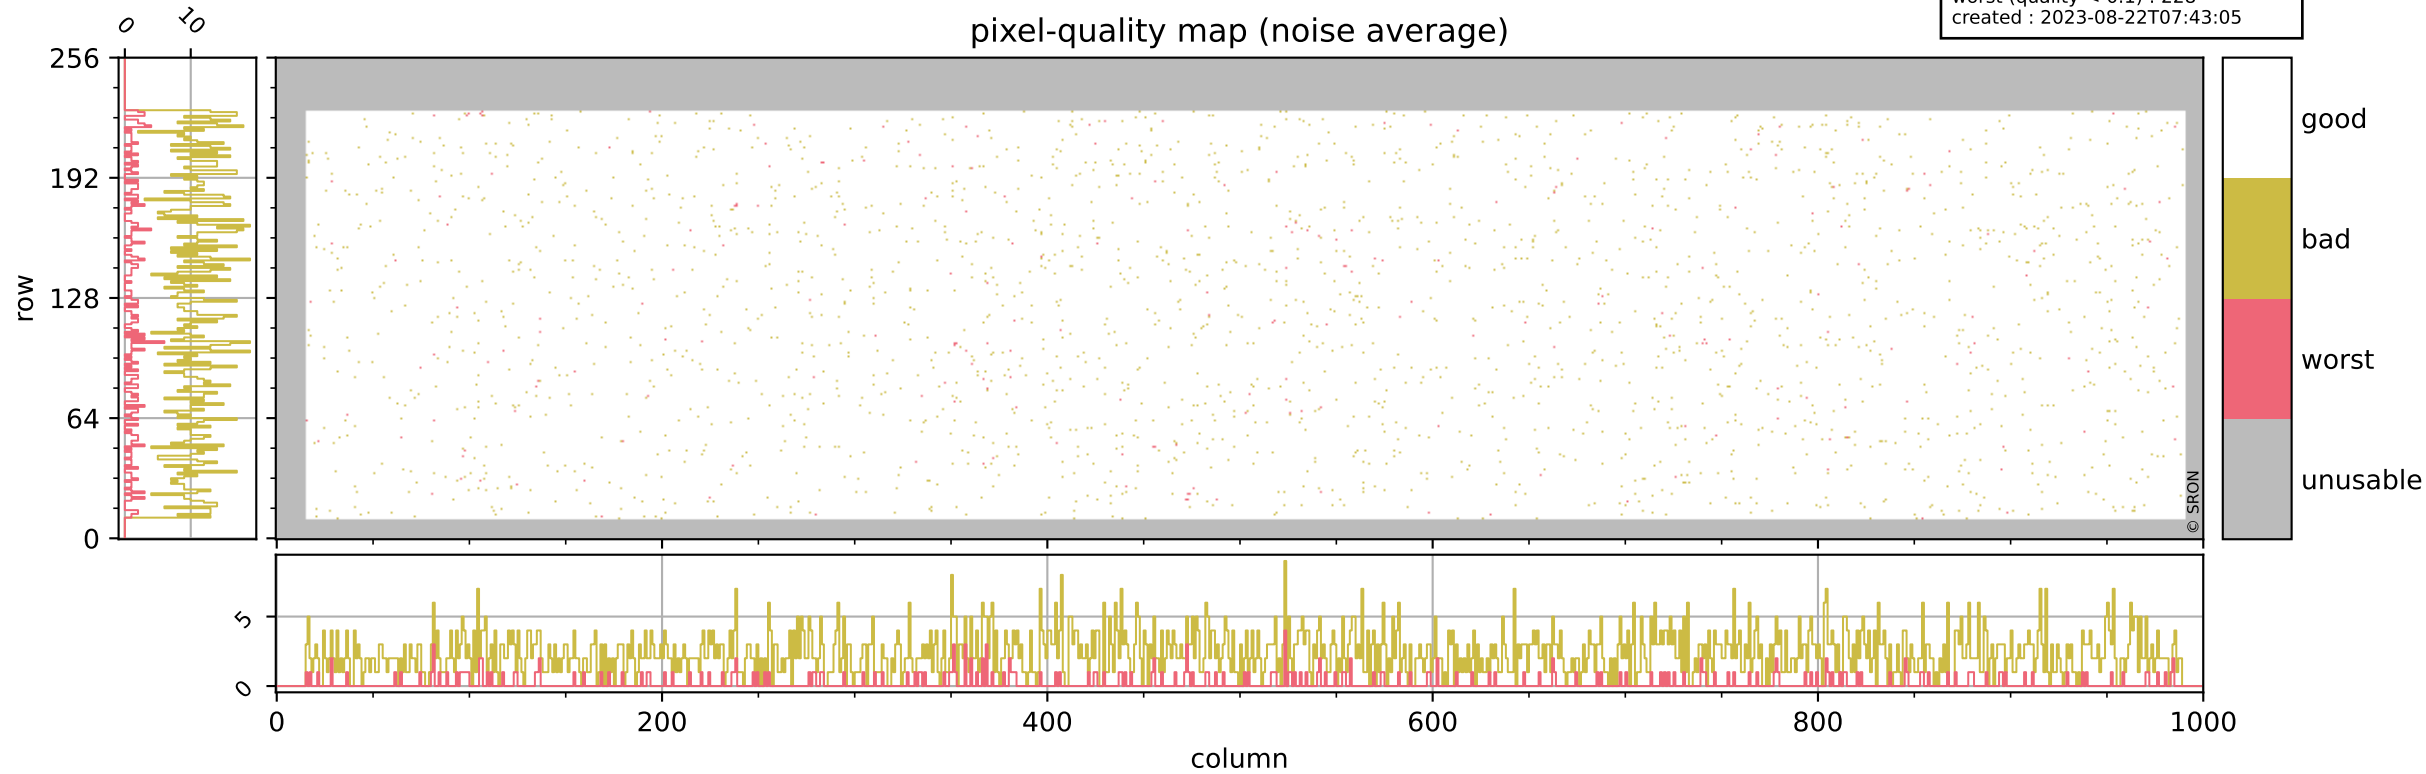

orbits : 19 in [2992, 3037]
coverage : 2018-05-12 / 2018-05-15
bad (quality < 0.8) : 289
worst (quality < 0.1) : 111
created : 2023-08-22T07:43:05

pixel-quality map (dark)

Tropomi SWIR pixel quality (official)

orbits : 19 in [2992, 3037]
coverage : 2018-05-12 / 2018-05-15
bad (quality < 0.8) : 2348
worst (quality < 0.1) : 228
created : 2023-08-22T07:43:05

pixel-quality map (noise average)

Tropomi SWIR pixel quality (official)

orbits : 19 in [2992, 3037]
coverage : 2018-05-12 / 2018-05-15
to good : 380
good to bad : 627
to worst : 102
created : 2023-08-22T07:43:05

total quality compared with SWIR pixel-quality CKD

Tropomi SWIR pixel quality (official)

orbits : 19 in [2992, 3037]
coverage : 2018-05-12 / 2018-05-15
created : 2023-08-22T07:43:05

Histograms of pixel-quality

Tropomi SWIR pixel quality (official) ground-tracks of Sentinel-5P

orbits : 19 in [2992, 3037]
coverage : 2018-05-12 / 2018-05-15
created : 2023-08-22T07:43:06