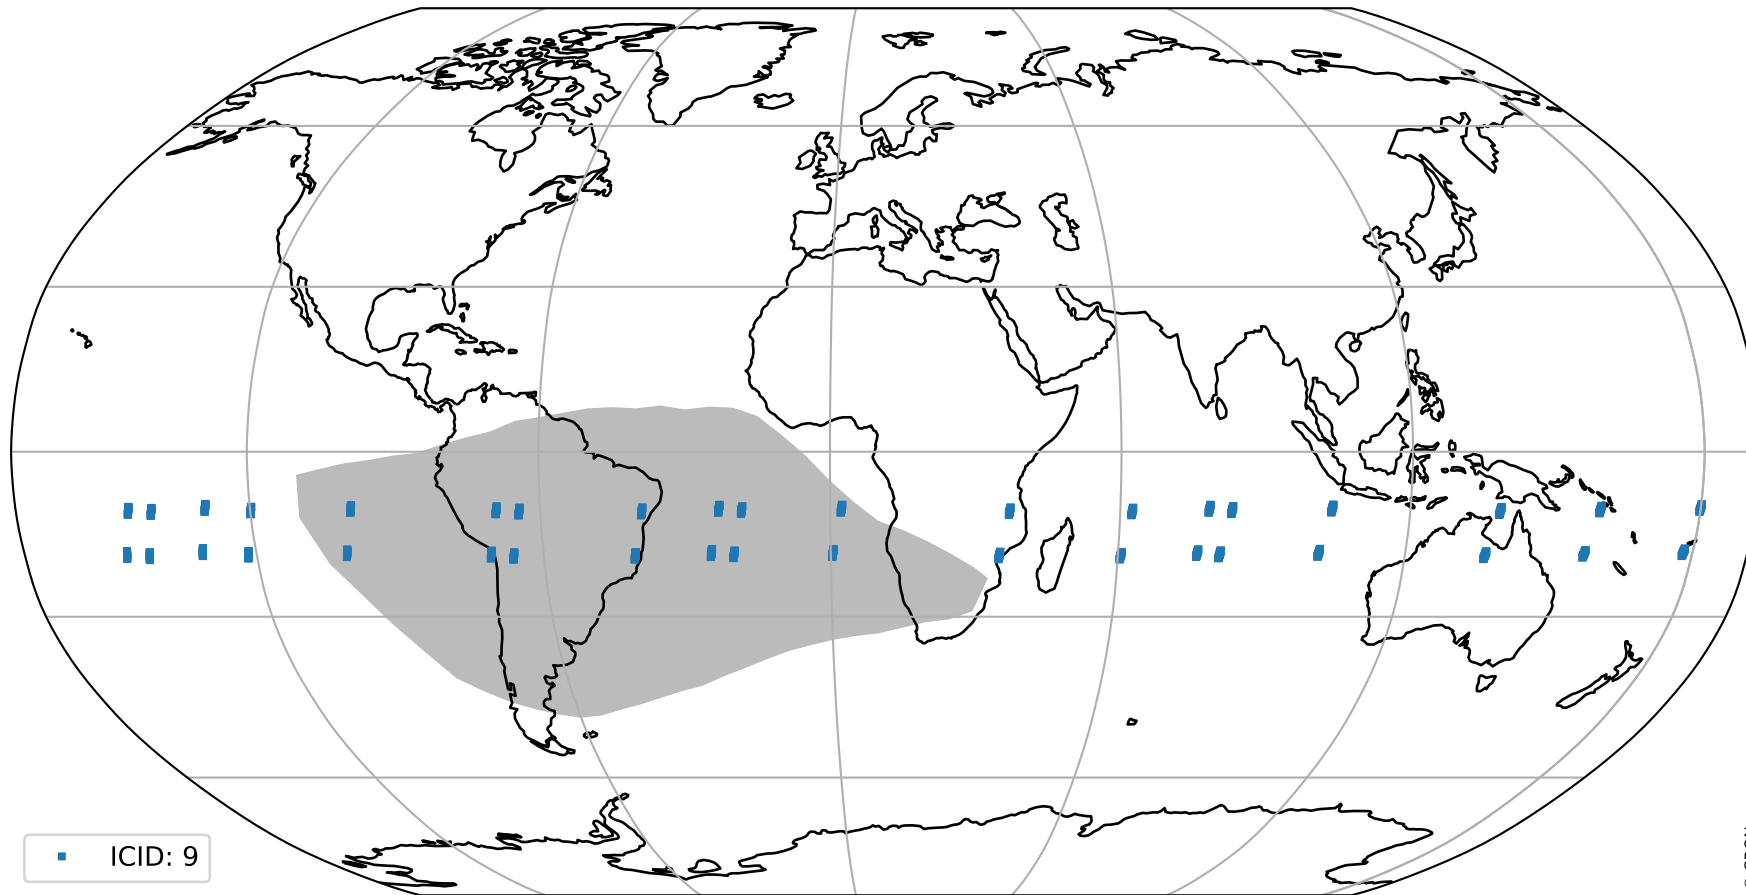

orbits : 19 in [2992, 3037]
coverage : 2018-05-12 / 2018-05-15
bad (quality < 0.8) : 2348
worst (quality < 0.1) : 228
created : 2023-08-22T07:43:05

pixel-quality map (noise average)

Tropomi SWIR pixel quality (official)

orbits : 19 in [2992, 3037]
coverage : 2018-05-12 / 2018-05-15
to good : 380
good to bad : 627
to worst : 102
created : 2023-08-22T07:43:05

total quality compared with SWIR pixel-quality CKD

Tropomi SWIR pixel quality (official)

orbits : 19 in [2992, 3037]
coverage : 2018-05-12 / 2018-05-15
created : 2023-08-22T07:43:05

Histograms of pixel-quality

Tropomi SWIR pixel quality (official) ground-tracks of Sentinel-5P

orbits : 19 in [2992, 3037]
coverage : 2018-05-12 / 2018-05-15
created : 2023-08-22T07:43:06