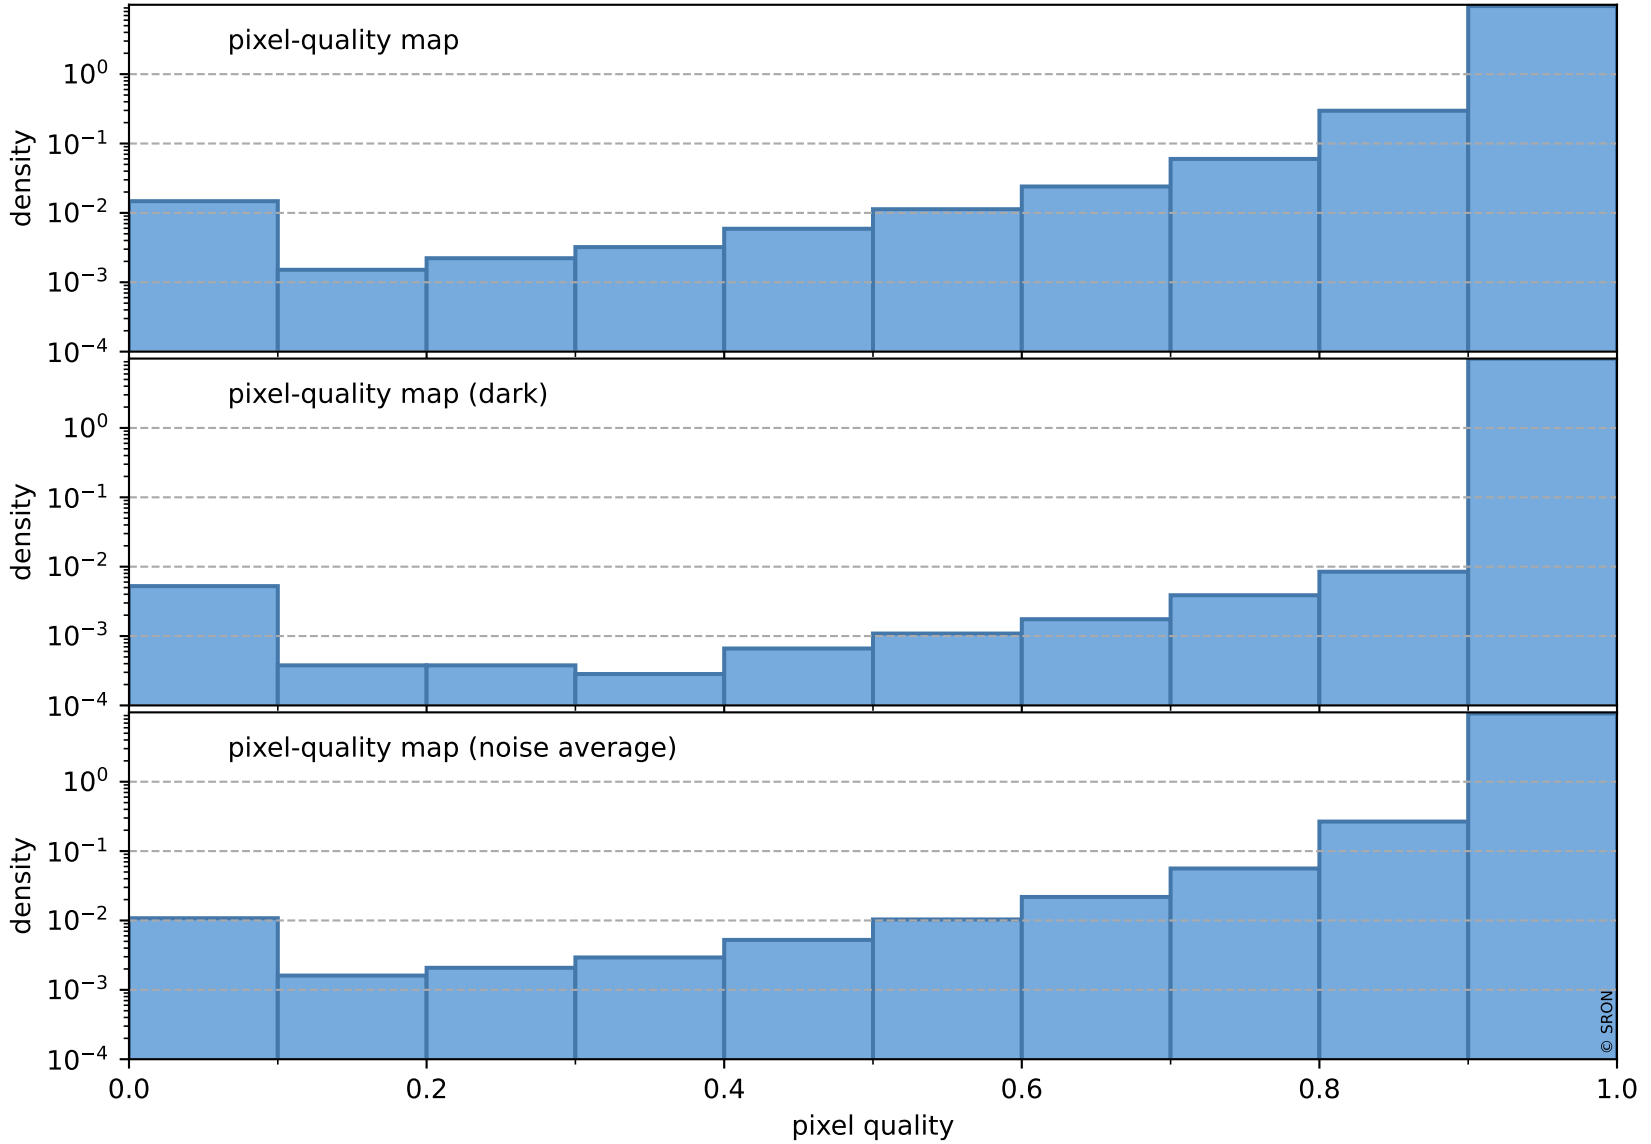

orbits : 19 in [2992, 3037]
coverage : 2018-05-12 / 2018-05-15
bad (quality < 0.8) : 2348
worst (quality < 0.1) : 228
created : 2023-08-22T07:43:05

pixel-quality map (noise average)

Tropomi SWIR pixel quality (official)

orbits : 19 in [2992, 3037]
coverage : 2018-05-12 / 2018-05-15
to good : 380
good to bad : 627
to worst : 102
created : 2023-08-22T07:43:05

total quality compared with SWIR pixel-quality CKD

Tropomi SWIR pixel quality (official)

orbits : 19 in [2992, 3037]
coverage : 2018-05-12 / 2018-05-15
created : 2023-08-22T07:43:05

Histograms of pixel-quality

Tropomi SWIR pixel quality (official) ground-tracks of Sentinel-5P

orbits : 19 in [2992, 3037]
coverage : 2018-05-12 / 2018-05-15
created : 2023-08-22T07:43:06