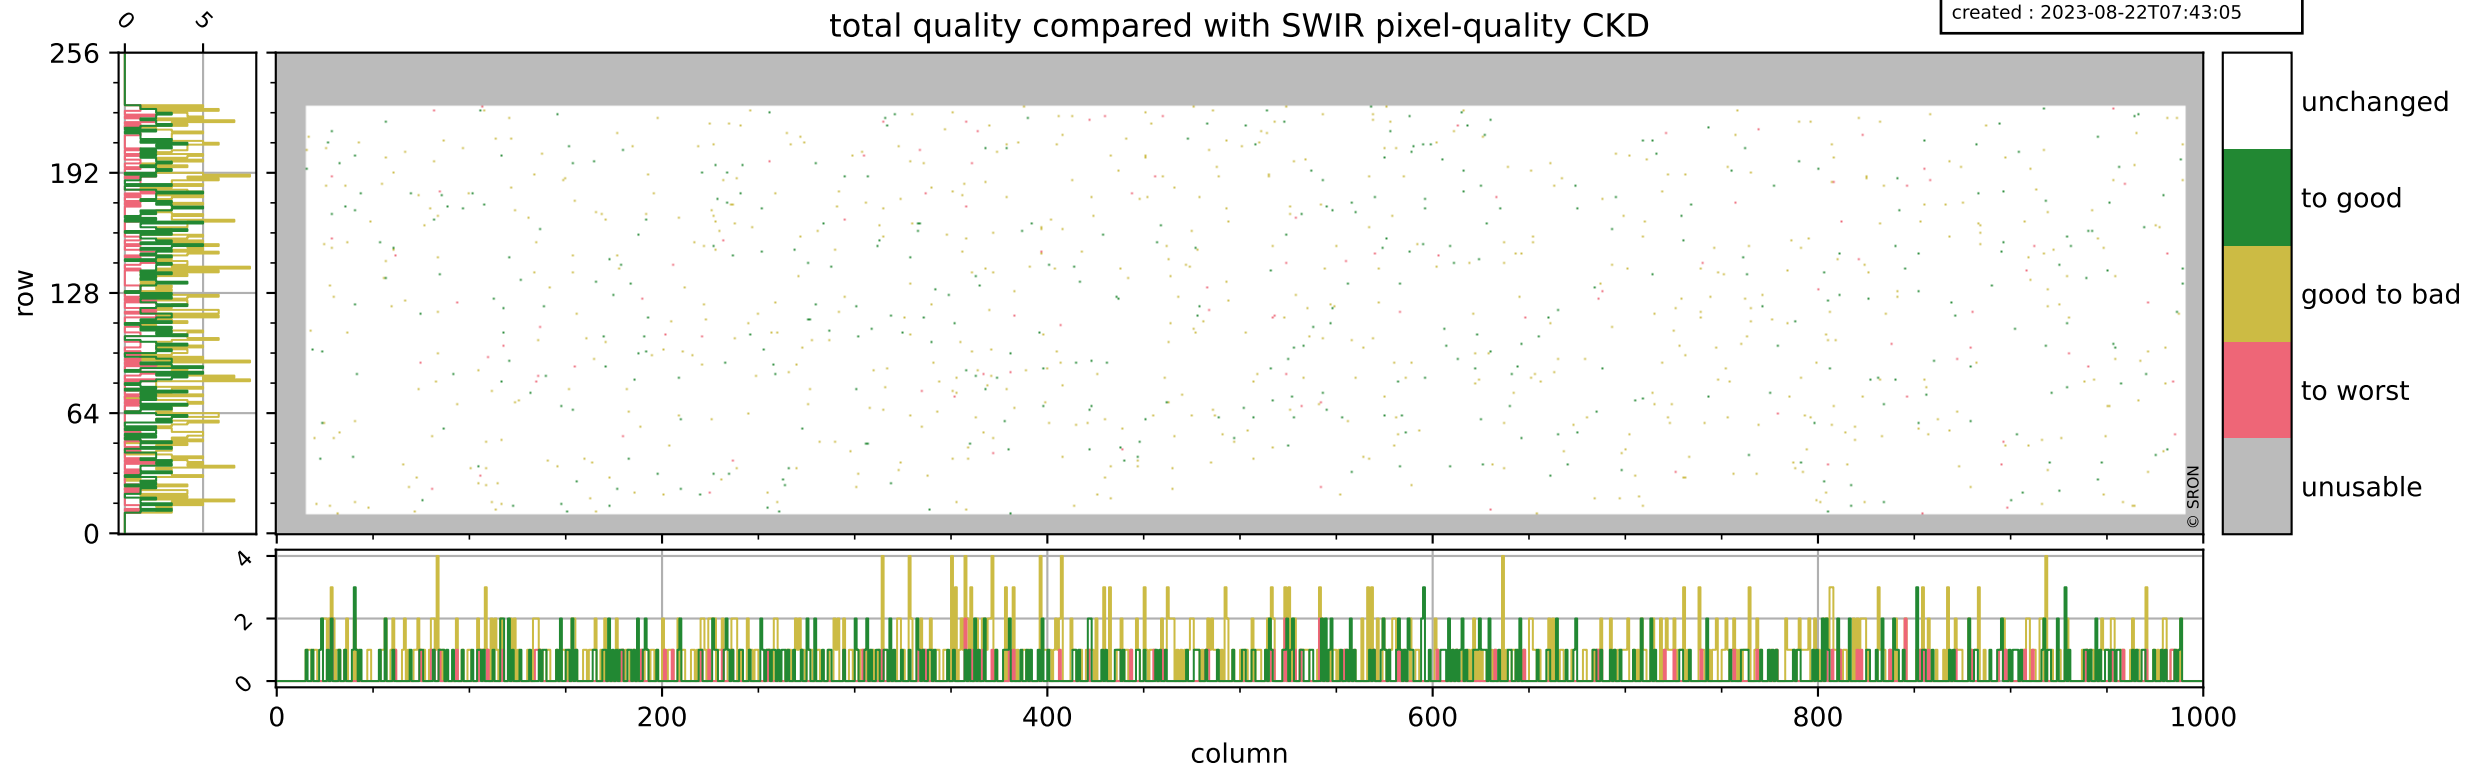

orbits : 19 in [2992, 3037]
coverage : 2018-05-12 / 2018-05-15
bad (quality < 0.8) : 289
worst (quality < 0.1) : 111
created : 2023-08-22T07:43:05

pixel-quality map (dark)

Tropomi SWIR pixel quality (official)

orbits : 19 in [2992, 3037]
coverage : 2018-05-12 / 2018-05-15
bad (quality < 0.8) : 2348
worst (quality < 0.1) : 228
created : 2023-08-22T07:43:05

pixel-quality map (noise average)

Tropomi SWIR pixel quality (official)

orbits : 19 in [2992, 3037]
coverage : 2018-05-12 / 2018-05-15
to good : 380
good to bad : 627
to worst : 102
created : 2023-08-22T07:43:05

total quality compared with SWIR pixel-quality CKD

Tropomi SWIR pixel quality (official)

orbits : 19 in [2992, 3037]
coverage : 2018-05-12 / 2018-05-15
created : 2023-08-22T07:43:05

Histograms of pixel-quality

Tropomi SWIR pixel quality (official) ground-tracks of Sentinel-5P

orbits : 19 in [2992, 3037]
coverage : 2018-05-12 / 2018-05-15
created : 2023-08-22T07:43:06