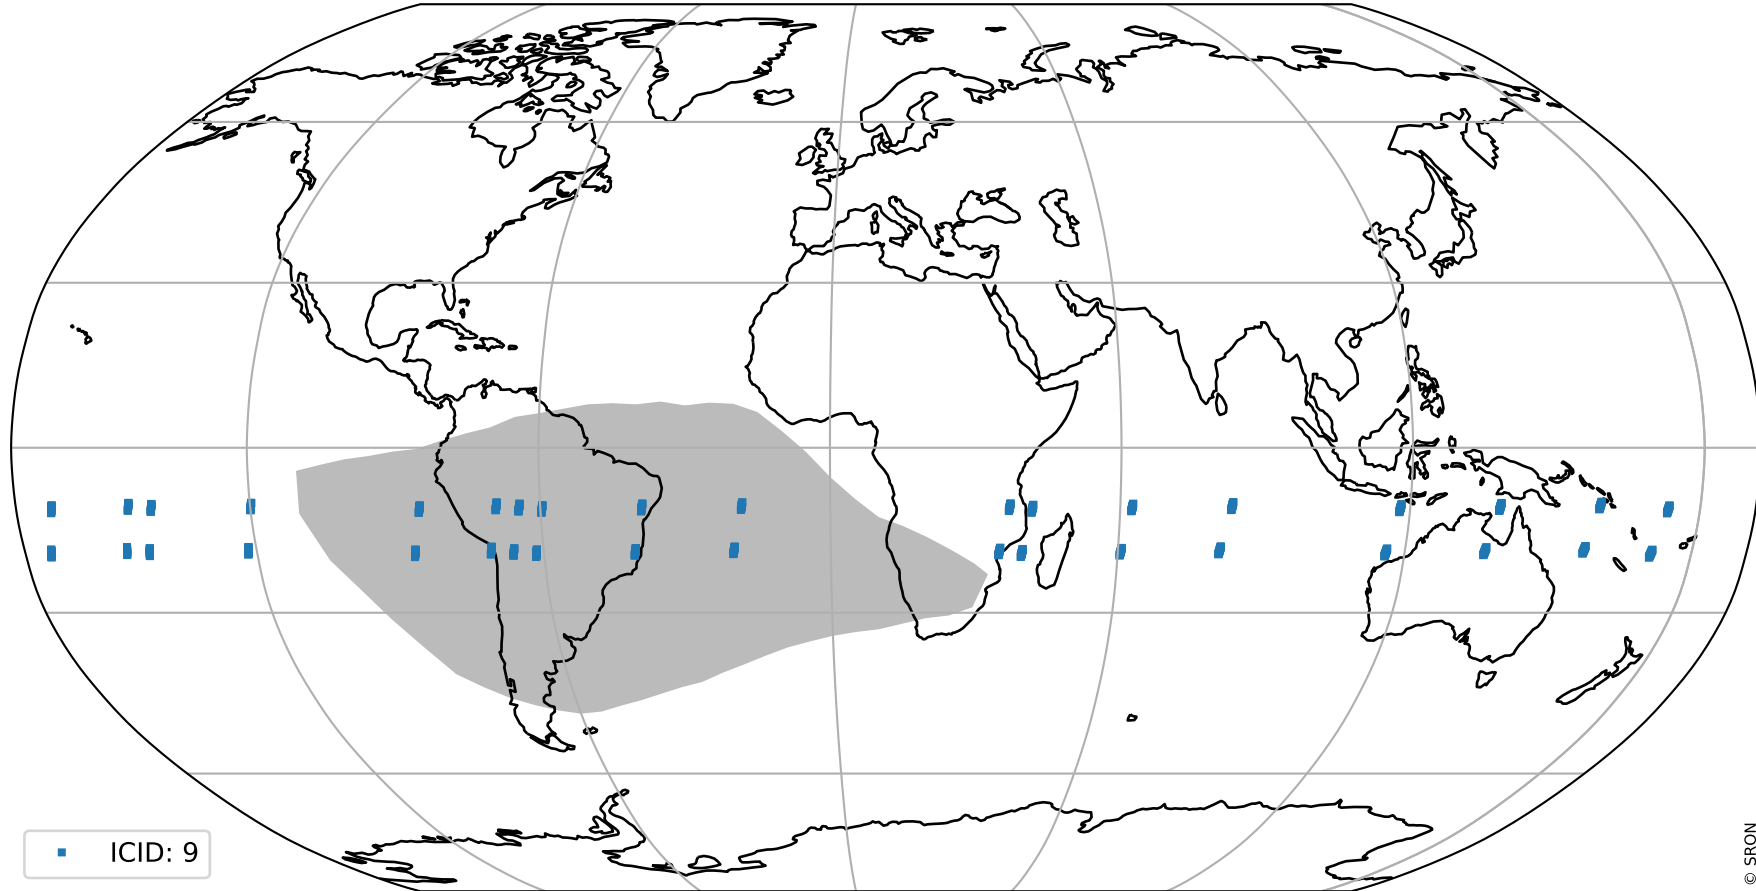

# Tropomi SWIR pixel quality (official)

orbits : 18 in [3007, 3052]  
coverage : 2018-05-13 / 2018-05-16  
created : 2023-08-22T07:43:08

## Histograms of pixel-quality

# Tropomi SWIR pixel quality (official) ground-tracks of Sentinel-5P

orbits : 18 in [3007, 3052]  
coverage : 2018-05-13 / 2018-05-16  
created : 2023-08-22T07:43:08