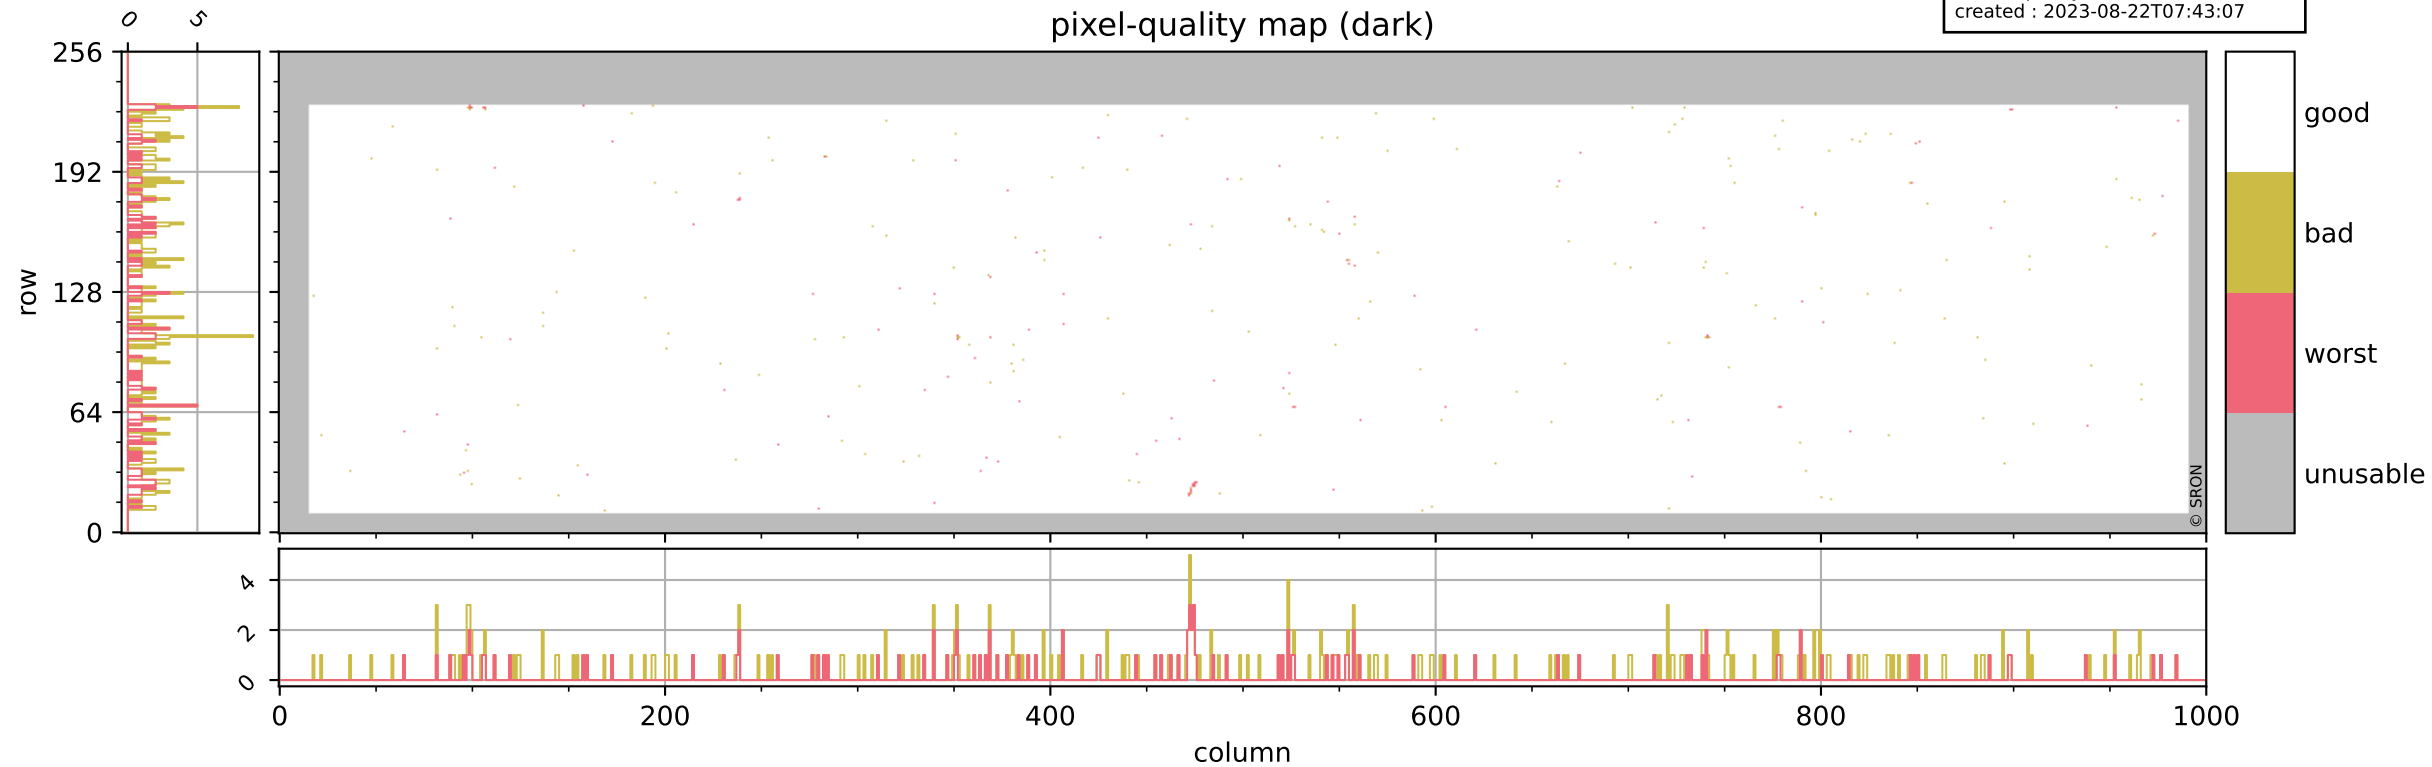

# Tropomi SWIR pixel quality (official)

orbits : 18 in [3007, 3052]  
coverage : 2018-05-13 / 2018-05-16  
bad (quality < 0.8) : 2595  
worst (quality < 0.1) : 318  
created : 2023-08-22T07:43:06

## pixel-quality map

# Tropomi SWIR pixel quality (official)

orbits : 18 in [3007, 3052]  
coverage : 2018-05-13 / 2018-05-16  
bad (quality < 0.8) : 285  
worst (quality < 0.1) : 108  
created : 2023-08-22T07:43:07

## pixel-quality map (dark)