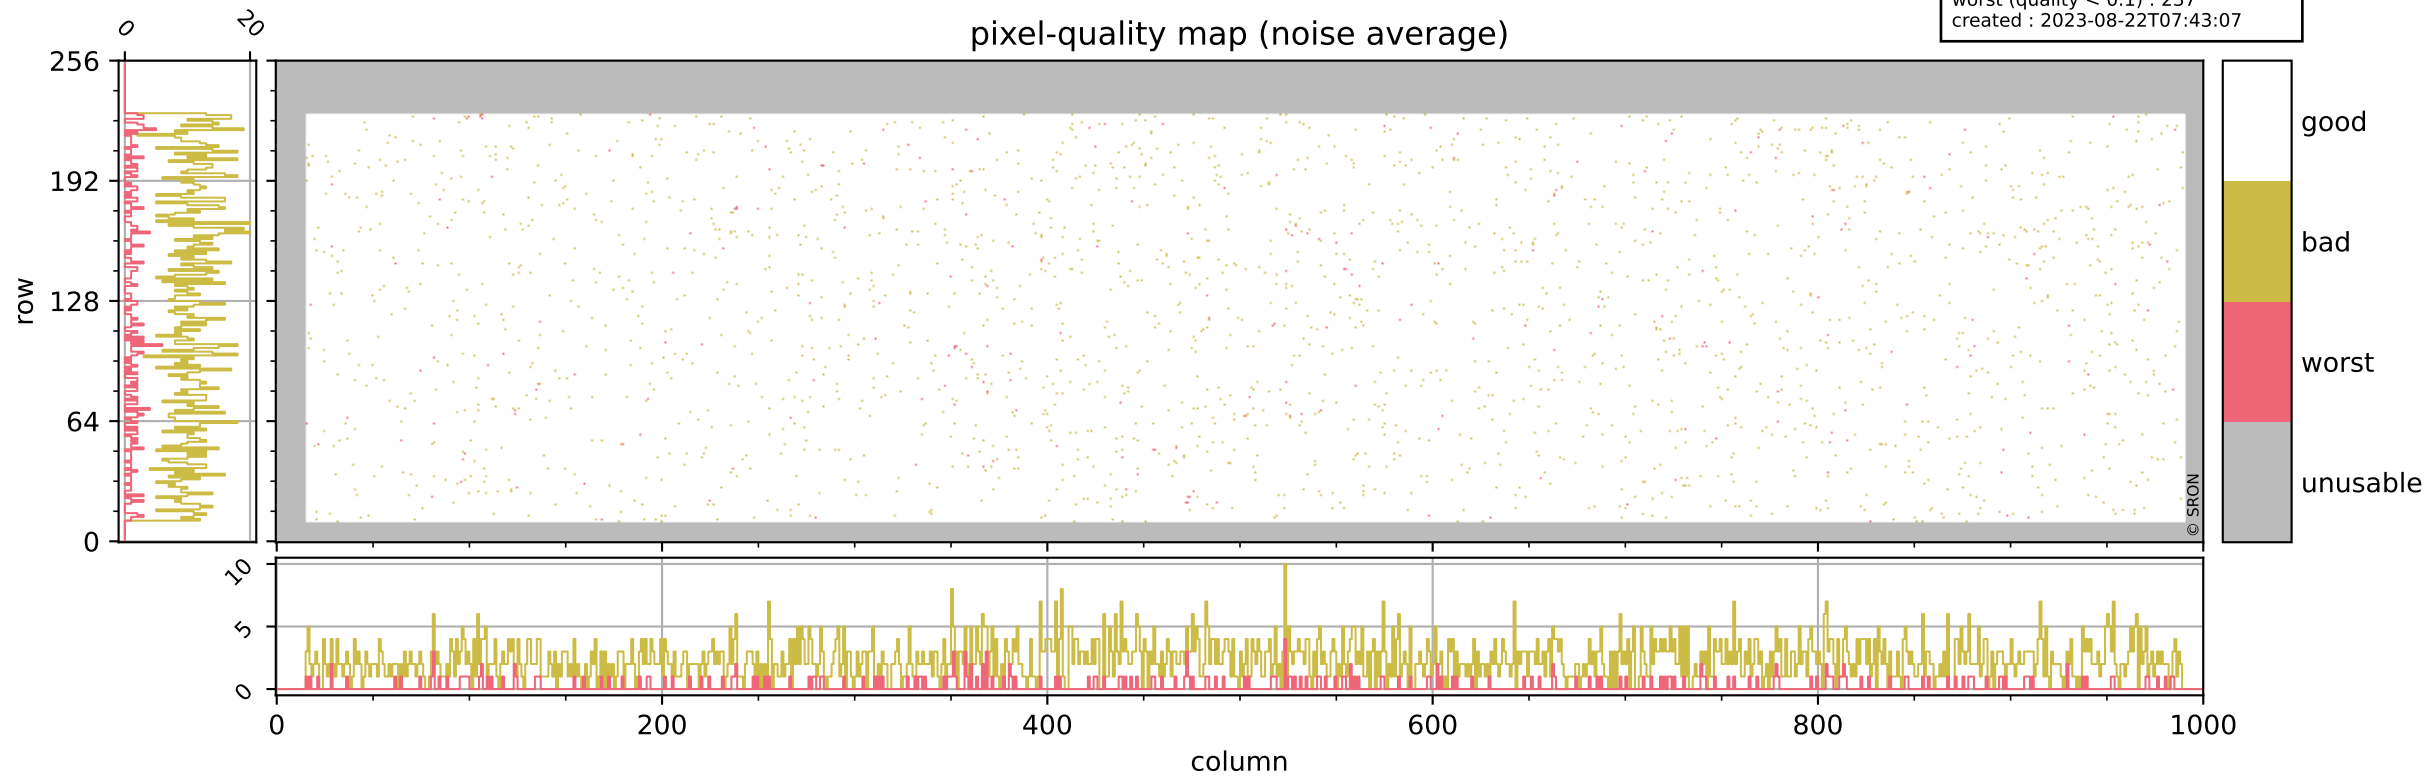

## pixel-quality map

# Tropomi SWIR pixel quality (official)

orbits : 18 in [3007, 3052]  
coverage : 2018-05-13 / 2018-05-16  
bad (quality < 0.8) : 285  
worst (quality < 0.1) : 108  
created : 2023-08-22T07:43:07

## pixel-quality map (dark)

# Tropomi SWIR pixel quality (official)

orbits : 18 in [3007, 3052]  
coverage : 2018-05-13 / 2018-05-16  
bad (quality < 0.8) : 2346  
worst (quality < 0.1) : 237  
created : 2023-08-22T07:43:07