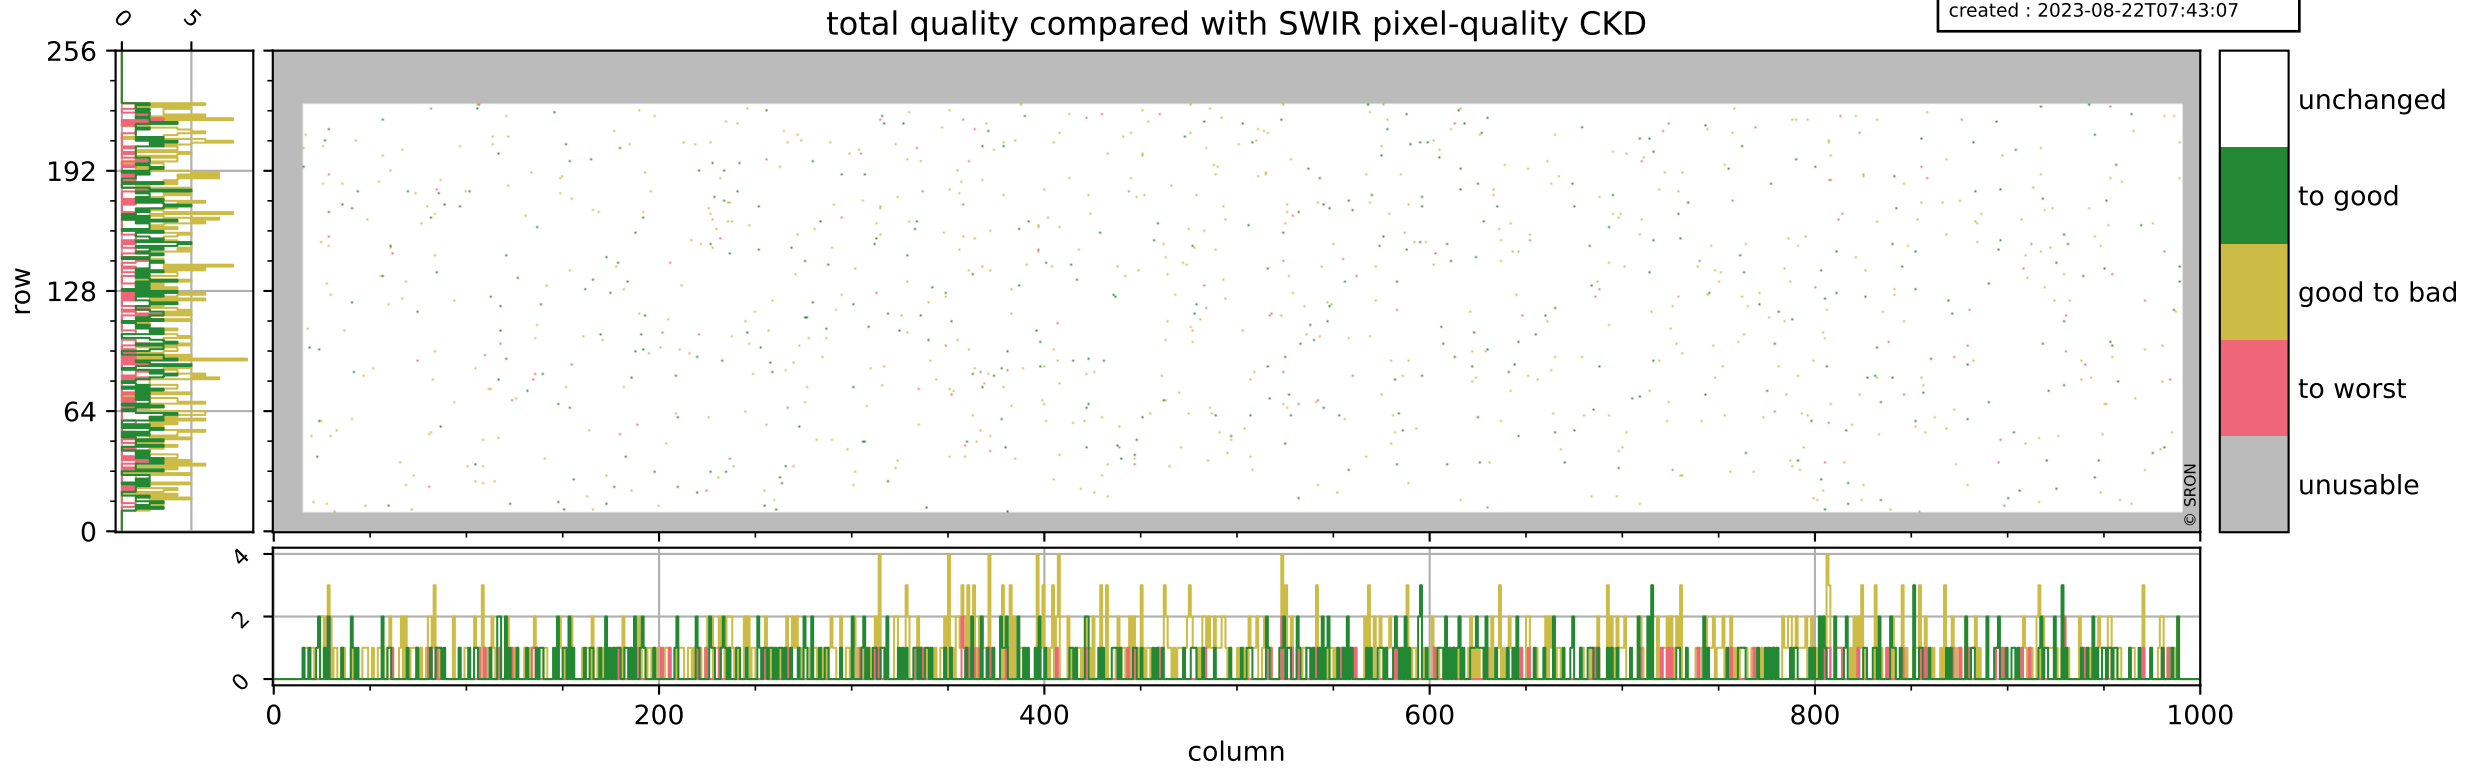

## pixel-quality map (dark)

# Tropomi SWIR pixel quality (official)

orbits : 18 in [3007, 3052]  
coverage : 2018-05-13 / 2018-05-16  
bad (quality < 0.8) : 2346  
worst (quality < 0.1) : 237  
created : 2023-08-22T07:43:07

# Tropomi SWIR pixel quality (official)

orbits : 18 in [3007, 3052]  
coverage : 2018-05-13 / 2018-05-16  
to good : 372  
good to bad : 614  
to worst : 106  
created : 2023-08-22T07:43:07

## total quality compared with SWIR pixel-quality CKD