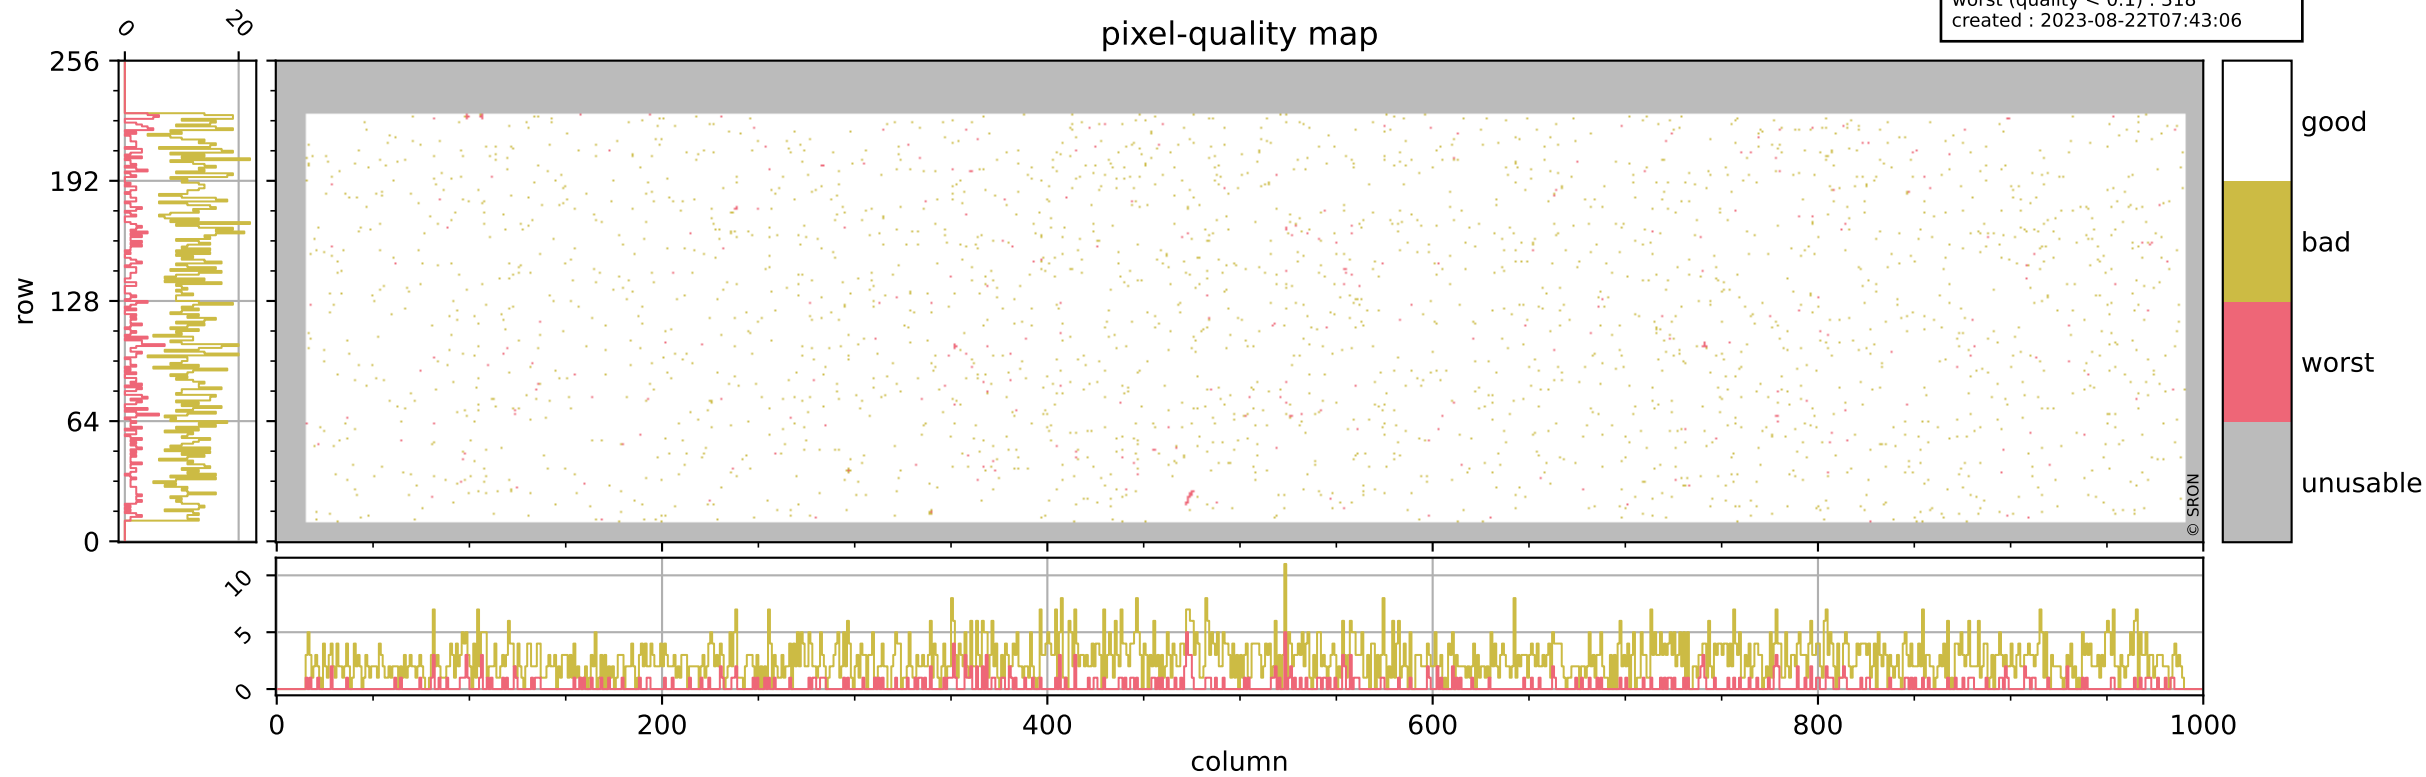

# Tropomi SWIR pixel quality (official)

orbits : 18 in [3007, 3052]  
coverage : 2018-05-13 / 2018-05-16  
bad (quality < 0.8) : 2595  
worst (quality < 0.1) : 318  
created : 2023-08-22T07:43:06

## pixel-quality map

# Tropomi SWIR pixel quality (official)

orbits : 18 in [3007, 3052]  
coverage : 2018-05-13 / 2018-05-16  
bad (quality < 0.8) : 285  
worst (quality < 0.1) : 108  
created : 2023-08-22T07:43:07

## pixel-quality map (dark)