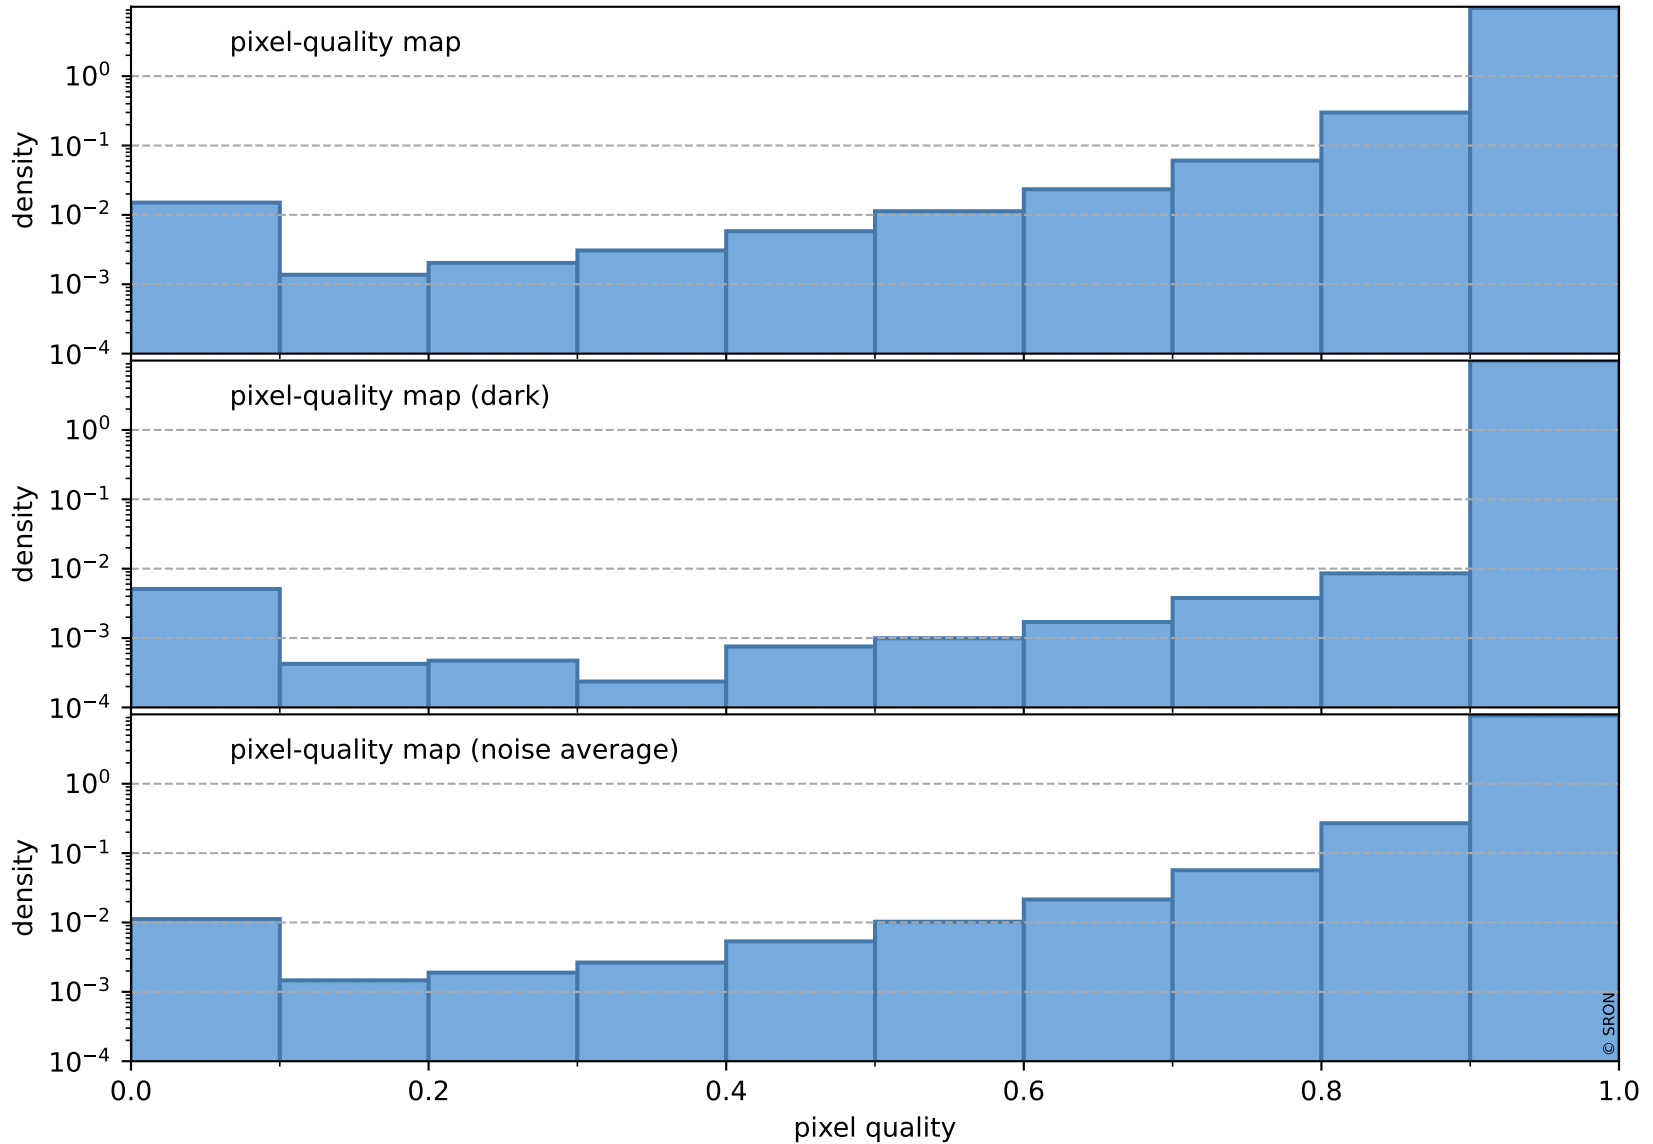

Tropomi SWIR pixel quality (official)

orbits : 18 in [3007, 3052]
coverage : 2018-05-13 / 2018-05-16
created : 2023-08-22T07:43:08

Histograms of pixel-quality