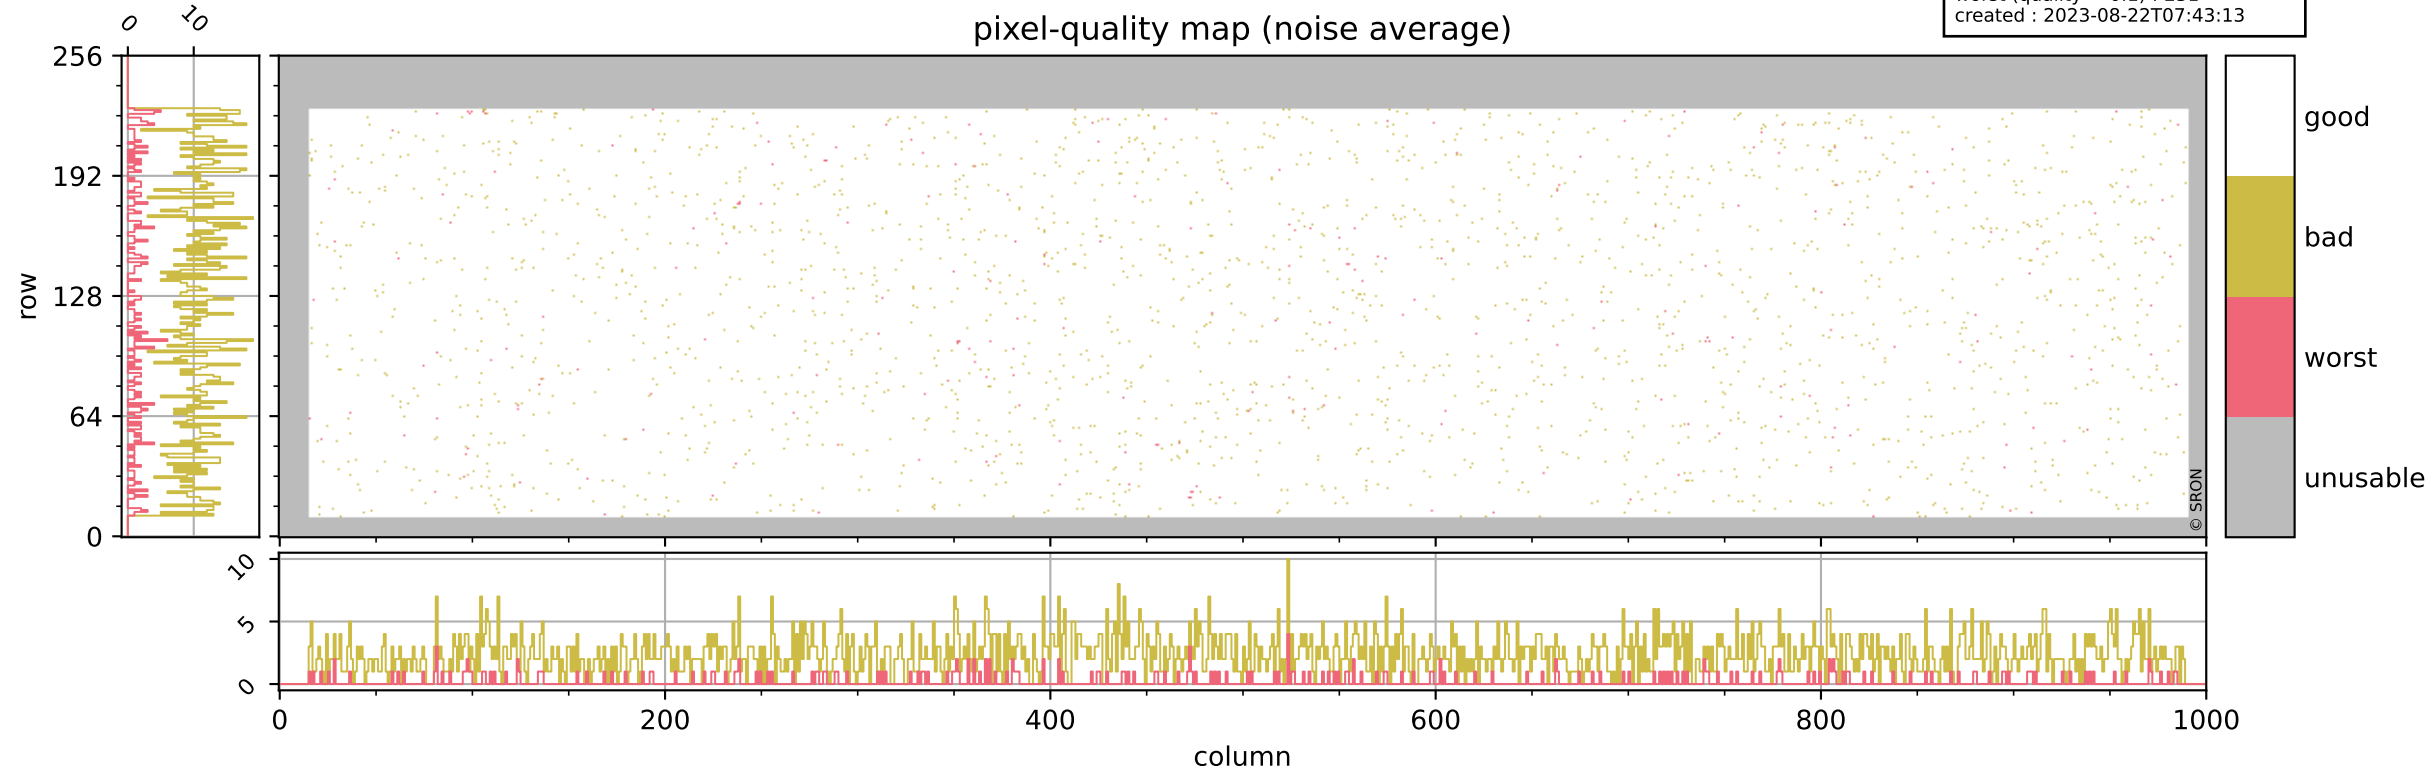

Tropomi SWIR pixel quality (official)

orbits : 20 in [3052, 3097]
coverage : 2018-05-16 / 2018-05-19
bad (quality < 0.8) : 288
worst (quality < 0.1) : 107
created : 2023-08-22T07:43:13

Tropomi SWIR pixel quality (official)

orbits : 20 in [3052, 3097]
coverage : 2018-05-16 / 2018-05-19
bad (quality < 0.8) : 2359
worst (quality < 0.1) : 231
created : 2023-08-22T07:43:13

pixel-quality map (noise average)

Tropomi SWIR pixel quality (official)

orbits : 20 in [3052, 3097]
coverage : 2018-05-16 / 2018-05-19
to good : 367
good to bad : 628
to worst : 99
created : 2023-08-22T07:43:14

total quality compared with SWIR pixel-quality CKD

Tropomi SWIR pixel quality (official)

orbits : 20 in [3052, 3097]
coverage : 2018-05-16 / 2018-05-19
created : 2023-08-22T07:43:14

Histograms of pixel-quality

Tropomi SWIR pixel quality (official) ground-tracks of Sentinel-5P

orbits : 20 in [3052, 3097]
coverage : 2018-05-16 / 2018-05-19
created : 2023-08-22T07:43:14