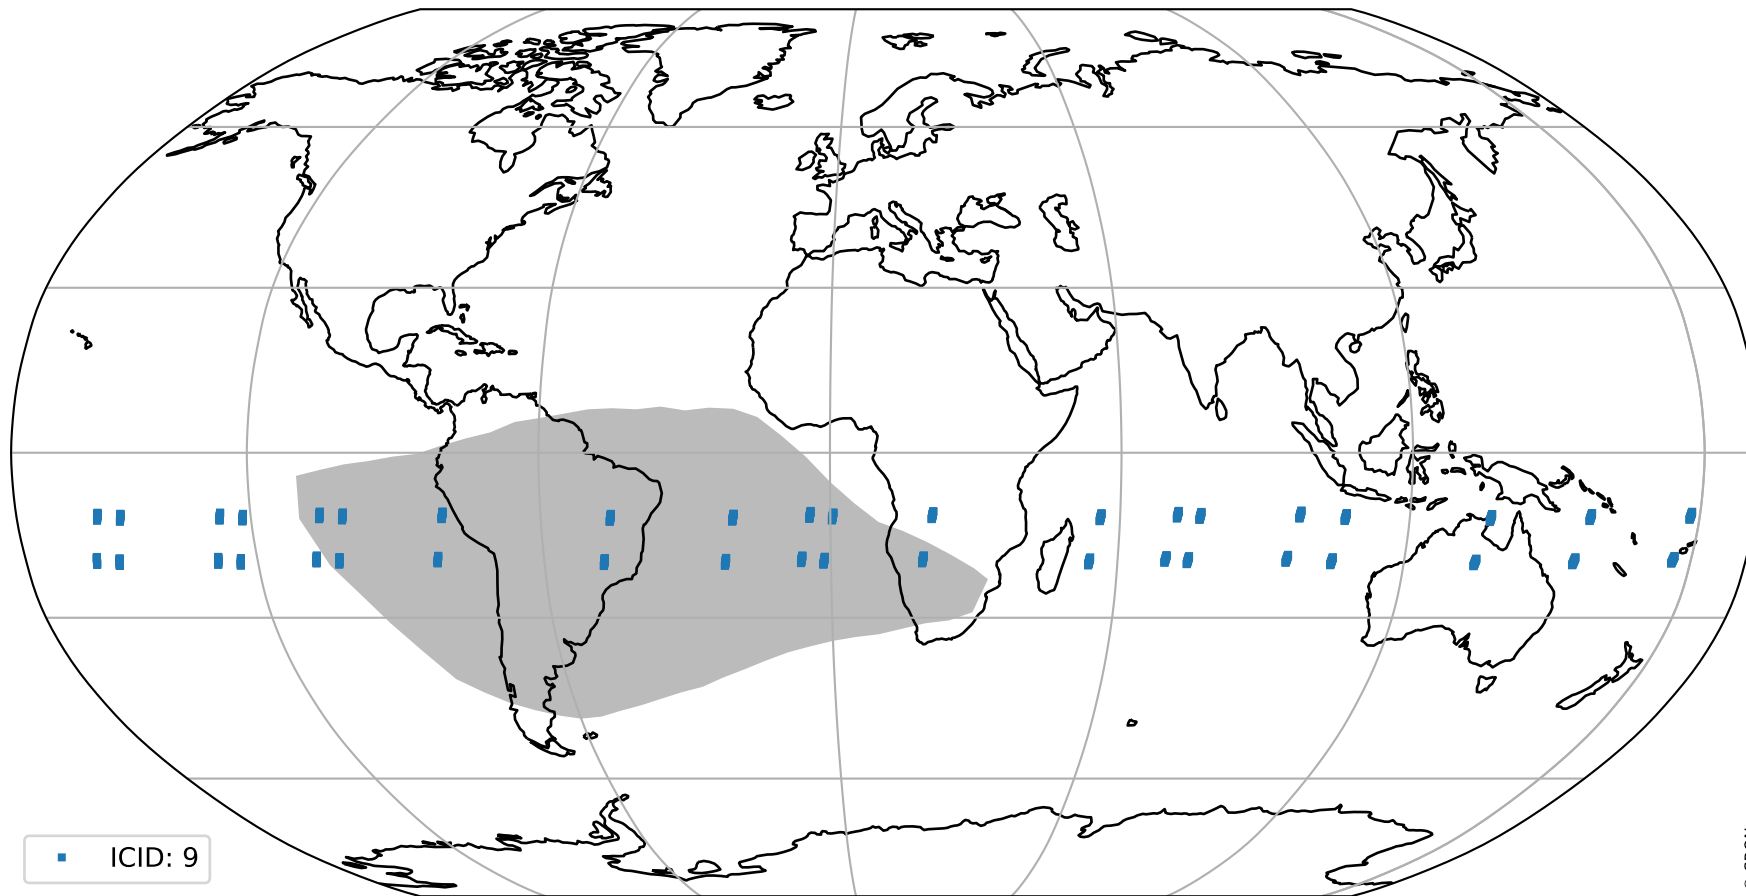

orbits : 20 in [3052, 3097]
coverage : 2018-05-16 / 2018-05-19
bad (quality < 0.8) : 2359
worst (quality < 0.1) : 231
created : 2023-08-22T07:43:13

pixel-quality map (noise average)

Tropomi SWIR pixel quality (official)

orbits : 20 in [3052, 3097]
coverage : 2018-05-16 / 2018-05-19
to good : 367
good to bad : 628
to worst : 99
created : 2023-08-22T07:43:14

total quality compared with SWIR pixel-quality CKD

Tropomi SWIR pixel quality (official)

orbits : 20 in [3052, 3097]
coverage : 2018-05-16 / 2018-05-19
created : 2023-08-22T07:43:14

Histograms of pixel-quality

Tropomi SWIR pixel quality (official) ground-tracks of Sentinel-5P

orbits : 20 in [3052, 3097]
coverage : 2018-05-16 / 2018-05-19
created : 2023-08-22T07:43:14

Tropomi SWIR pixel quality (official)

orbits : [2827, 3097]
coverage : 2018-04-30 / 2018-05-19
created : 2023-08-22T07:43:15

trend of pixel quality & temperatures