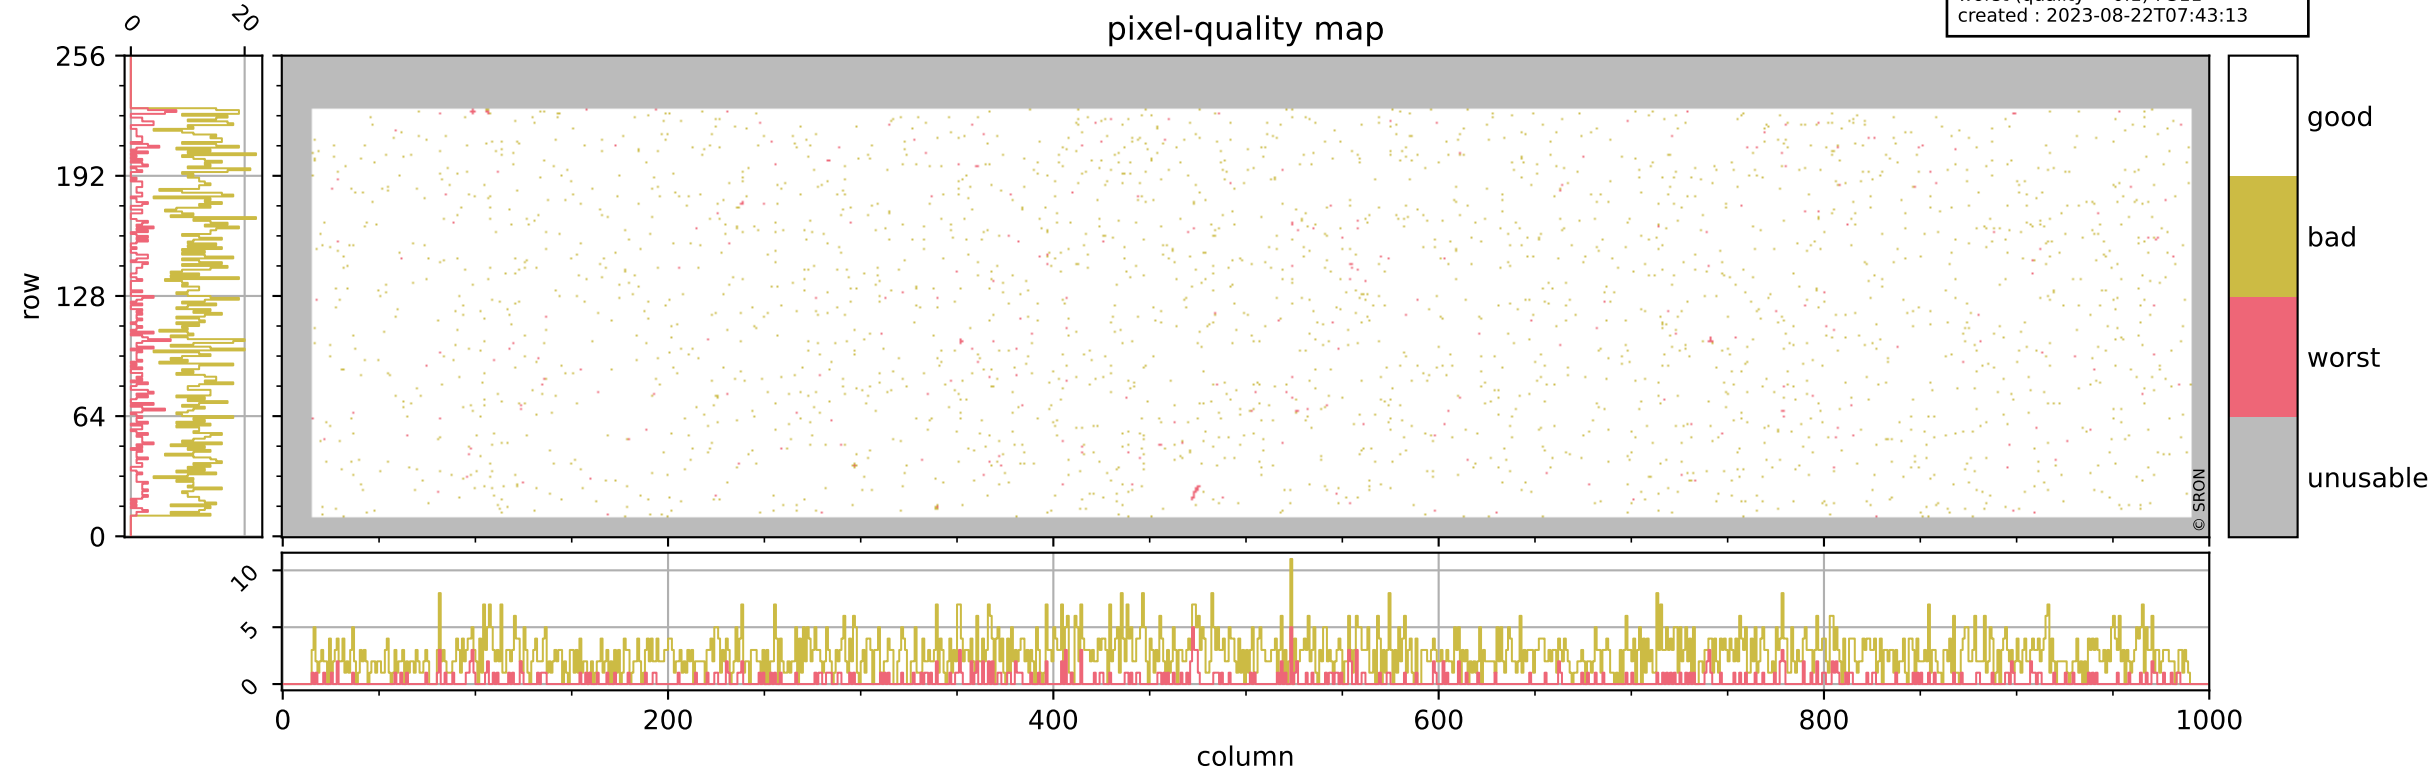

Tropomi SWIR pixel quality (official)

orbits : 20 in [3052, 3097]
coverage : 2018-05-16 / 2018-05-19
bad (quality < 0.8) : 2610
worst (quality < 0.1) : 311
created : 2023-08-22T07:43:13

pixel-quality map

Tropomi SWIR pixel quality (official)

orbits : 20 in [3052, 3097]
coverage : 2018-05-16 / 2018-05-19
bad (quality < 0.8) : 288
worst (quality < 0.1) : 107
created : 2023-08-22T07:43:13

Tropomi SWIR pixel quality (official)

orbits : 20 in [3052, 3097]
coverage : 2018-05-16 / 2018-05-19
bad (quality < 0.8) : 2359
worst (quality < 0.1) : 231
created : 2023-08-22T07:43:13

pixel-quality map (noise average)

Tropomi SWIR pixel quality (official)

orbits : 20 in [3052, 3097]
coverage : 2018-05-16 / 2018-05-19
to good : 367
good to bad : 628
to worst : 99
created : 2023-08-22T07:43:14

total quality compared with SWIR pixel-quality CKD

Tropomi SWIR pixel quality (official)