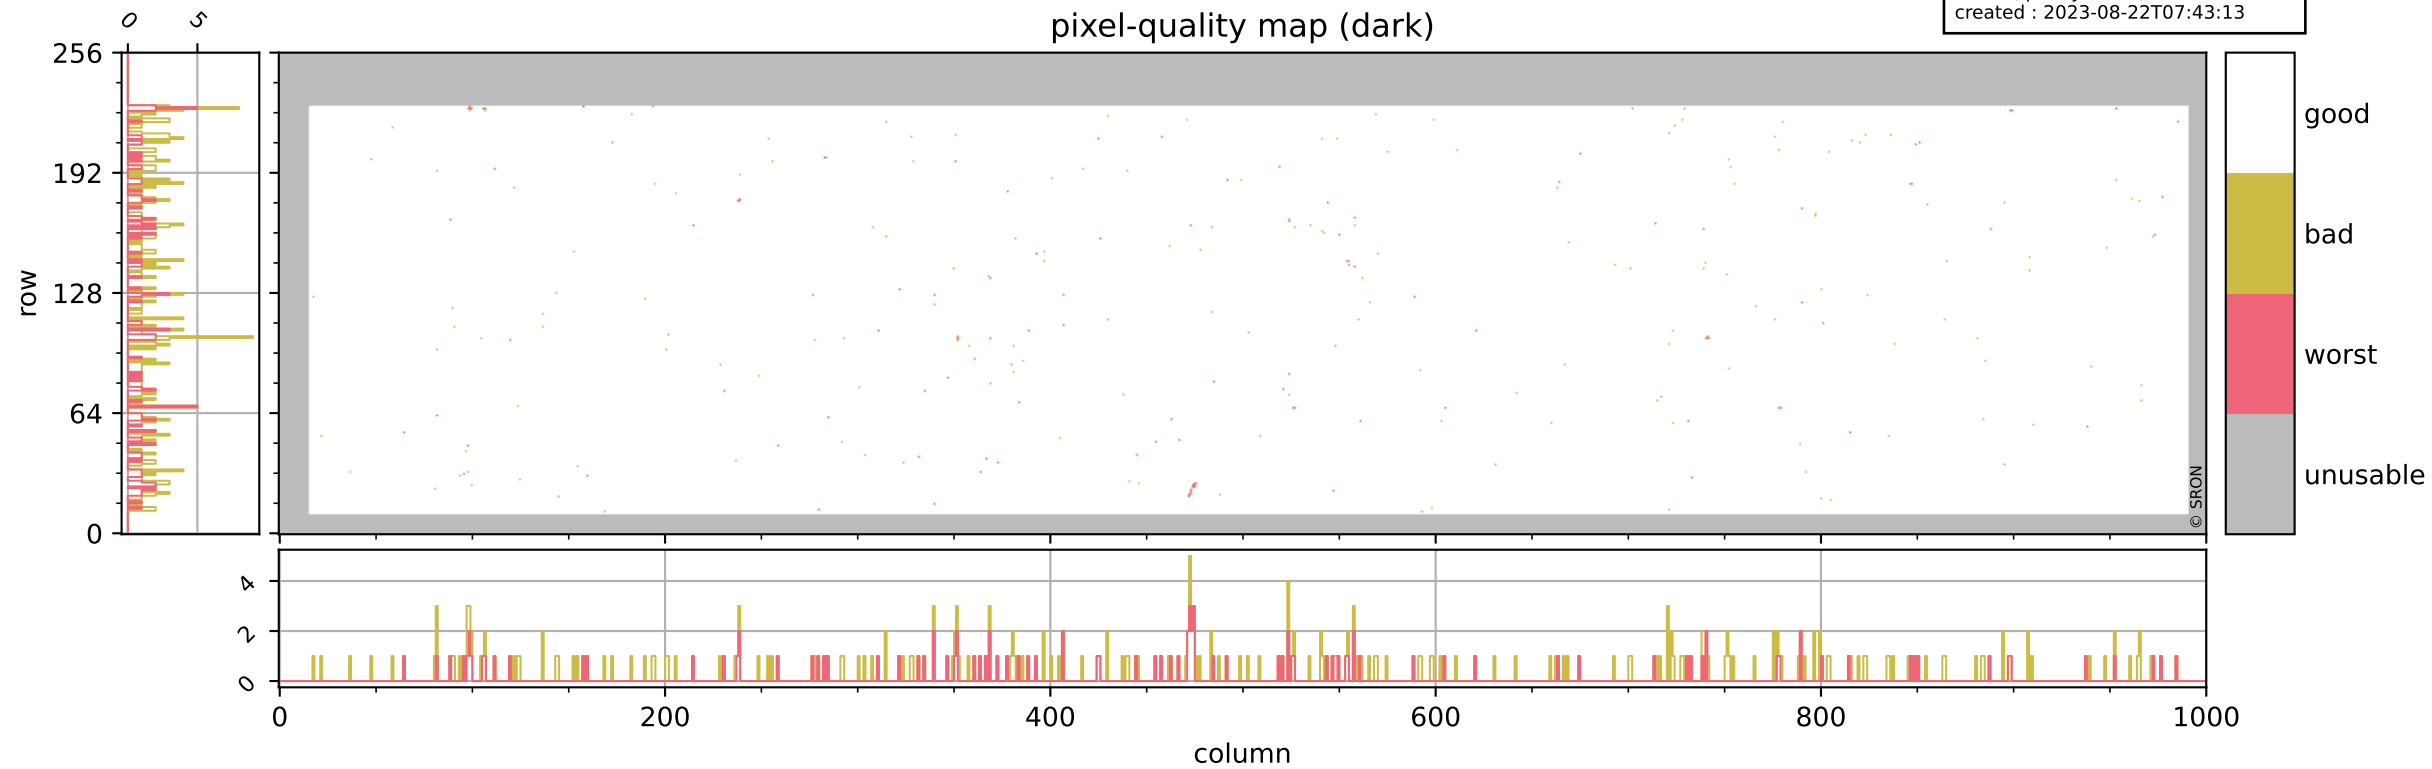

Tropomi SWIR pixel quality (official)

orbits : 20 in [3052, 3097]
coverage : 2018-05-16 / 2018-05-19
bad (quality < 0.8) : 2610
worst (quality < 0.1) : 311
created : 2023-08-22T07:43:13

pixel-quality map

Tropomi SWIR pixel quality (official)

orbits : 20 in [3052, 3097]
coverage : 2018-05-16 / 2018-05-19
bad (quality < 0.8) : 288
worst (quality < 0.1) : 107
created : 2023-08-22T07:43:13

Tropomi SWIR pixel quality (official)

orbits : 20 in [3052, 3097]
coverage : 2018-05-16 / 2018-05-19
bad (quality < 0.8) : 2359
worst (quality < 0.1) : 231
created : 2023-08-22T07:43:13

pixel-quality map (noise average)

Tropomi SWIR pixel quality (official)

orbits : 20 in [3052, 3097]
coverage : 2018-05-16 / 2018-05-19
to good : 367
good to bad : 628
to worst : 99
created : 2023-08-22T07:43:14

total quality compared with SWIR pixel-quality CKD

Tropomi SWIR pixel quality (official)