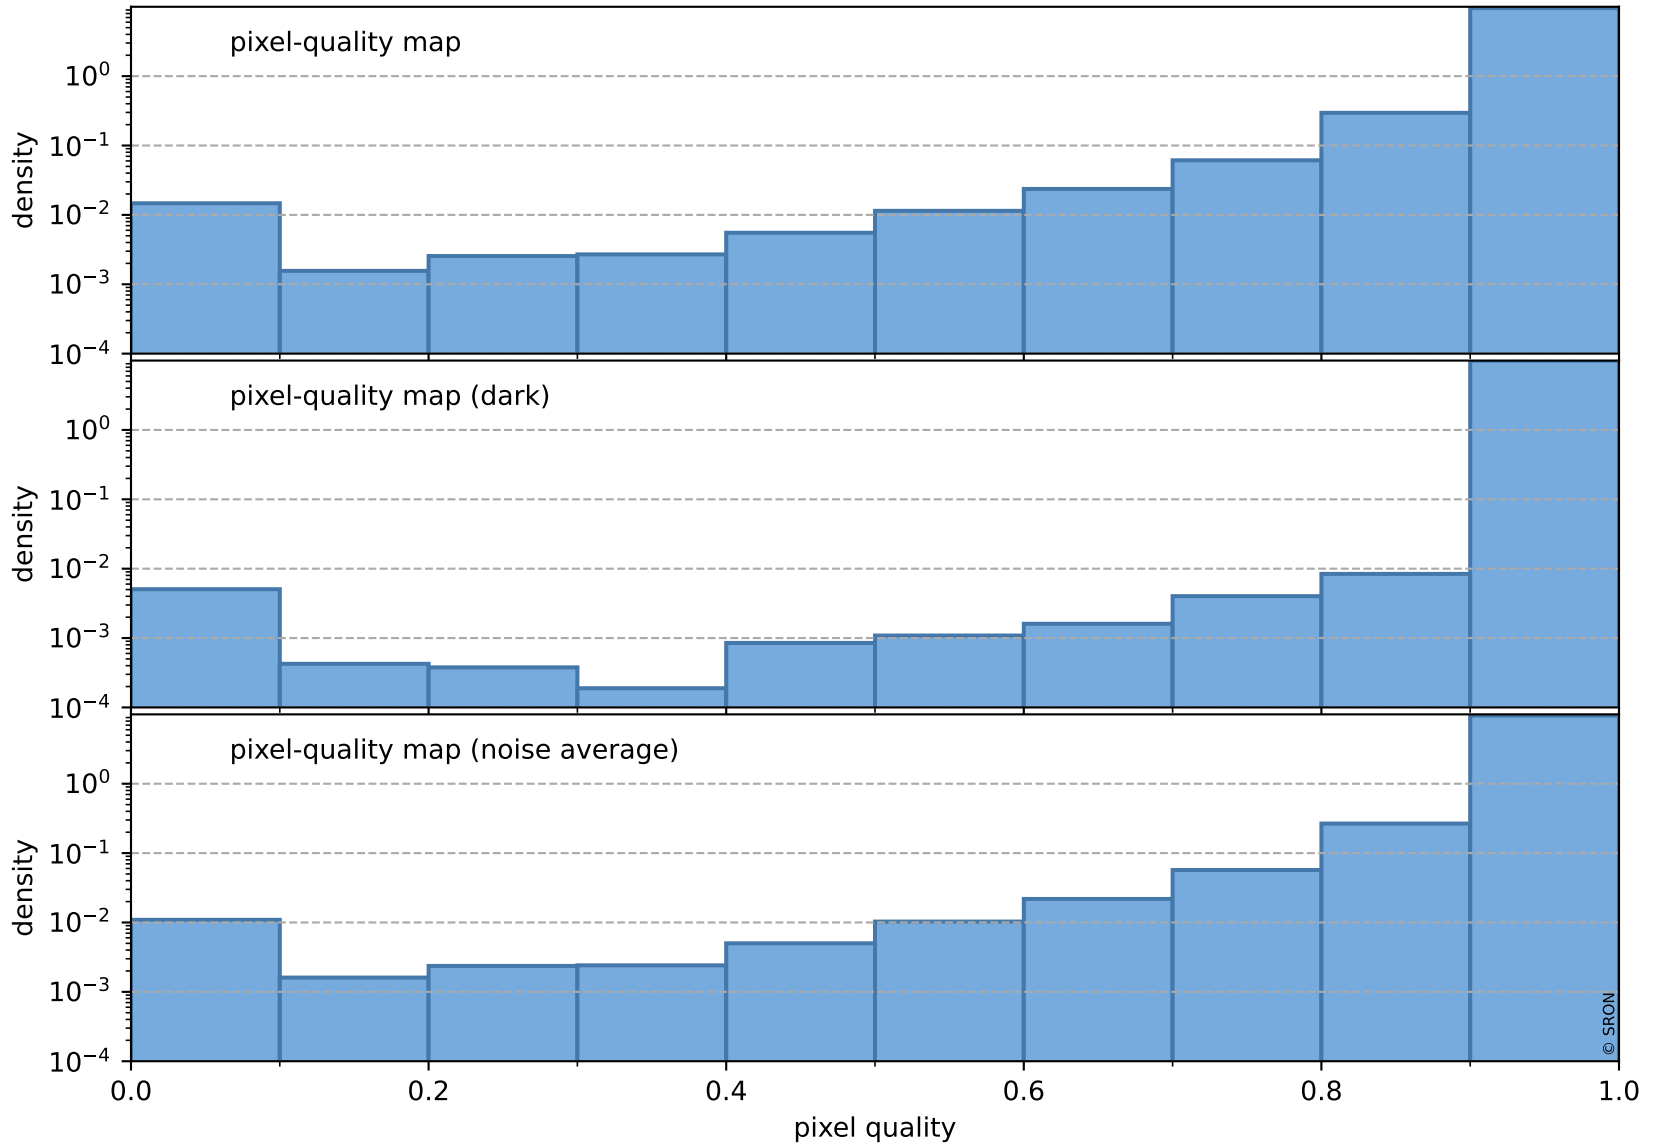

orbits : 20 in [3052, 3097]
coverage : 2018-05-16 / 2018-05-19
bad (quality < 0.8) : 2359
worst (quality < 0.1) : 231
created : 2023-08-22T07:43:13

pixel-quality map (noise average)

Tropomi SWIR pixel quality (official)

orbits : 20 in [3052, 3097]
coverage : 2018-05-16 / 2018-05-19
to good : 367
good to bad : 628
to worst : 99
created : 2023-08-22T07:43:14

total quality compared with SWIR pixel-quality CKD

Tropomi SWIR pixel quality (official)

orbits : 20 in [3052, 3097]
coverage : 2018-05-16 / 2018-05-19
created : 2023-08-22T07:43:14

Histograms of pixel-quality

Tropomi SWIR pixel quality (official) ground-tracks of Sentinel-5P

orbits : 20 in [3052, 3097]
coverage : 2018-05-16 / 2018-05-19
created : 2023-08-22T07:43:14

Tropomi SWIR pixel quality (official)

orbits : [2827, 3097]
coverage : 2018-04-30 / 2018-05-19
created : 2023-08-22T07:43:15

trend of pixel quality & temperatures