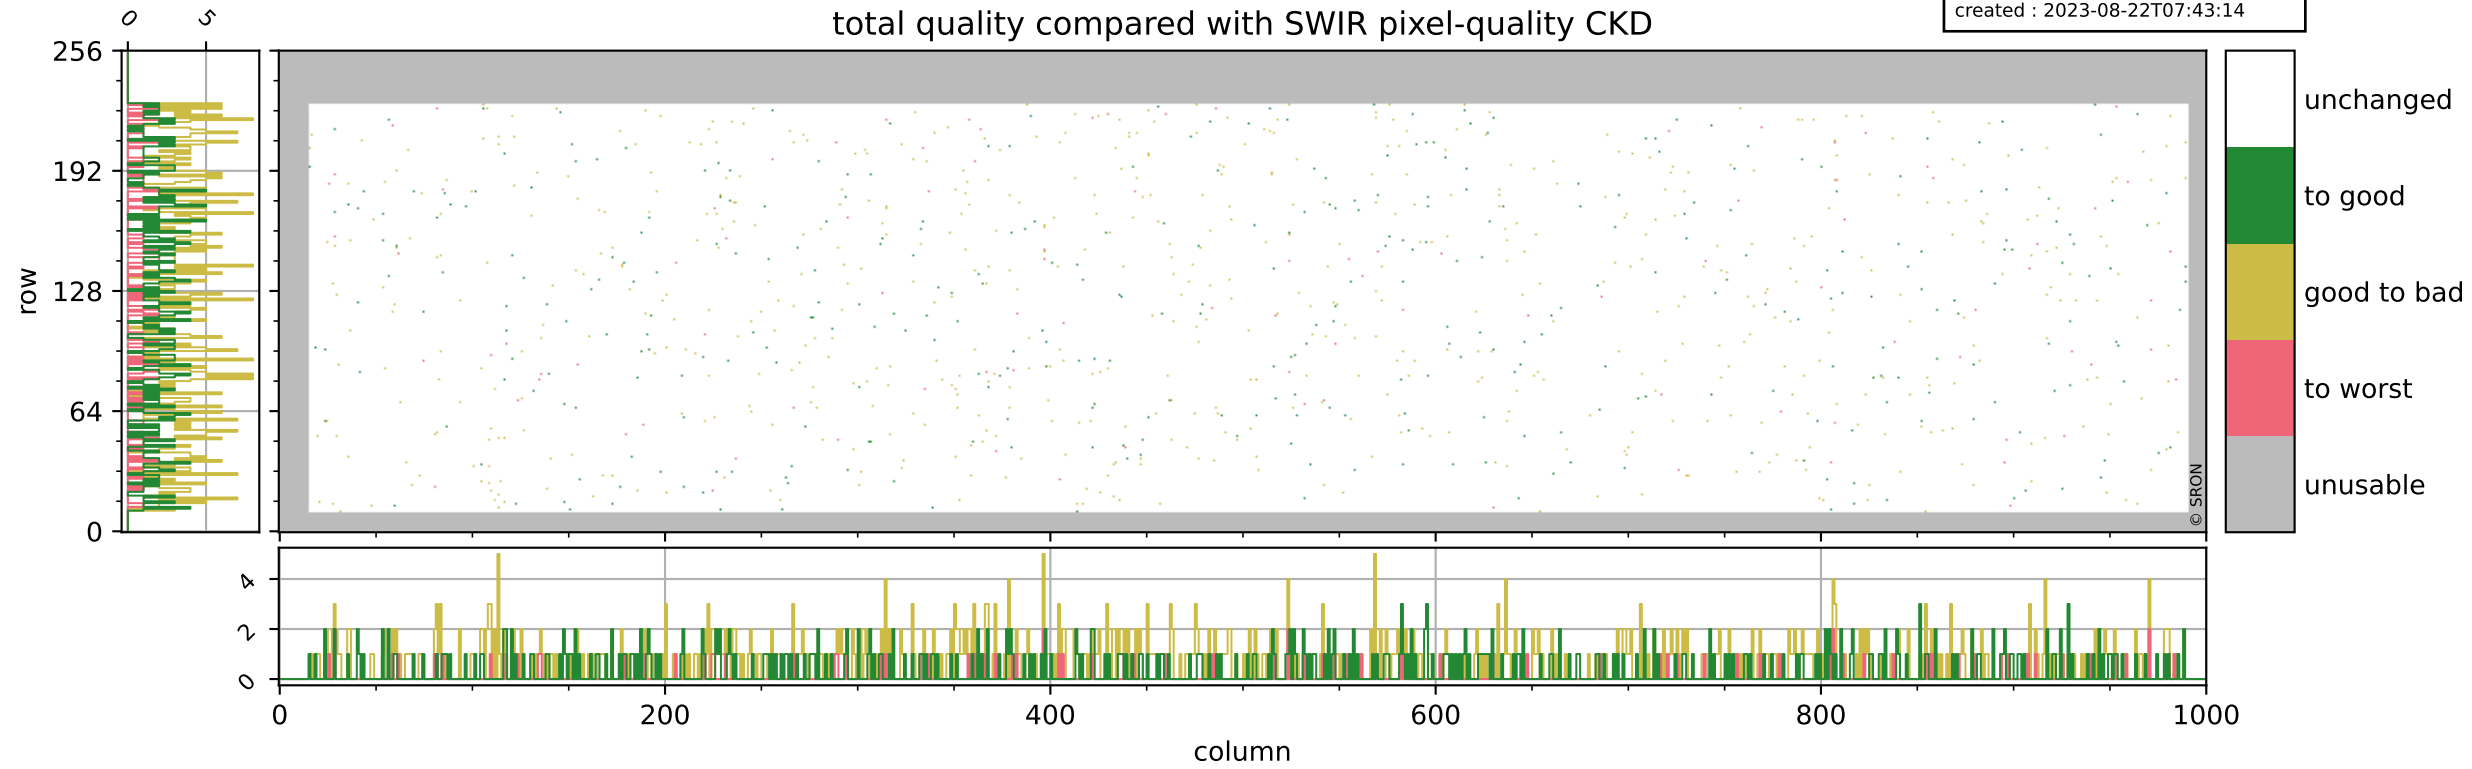

Tropomi SWIR pixel quality (official)

orbits : 20 in [3052, 3097]
coverage : 2018-05-16 / 2018-05-19
bad (quality < 0.8) : 288
worst (quality < 0.1) : 107
created : 2023-08-22T07:43:13

Tropomi SWIR pixel quality (official)

orbits : 20 in [3052, 3097]
coverage : 2018-05-16 / 2018-05-19
bad (quality < 0.8) : 2359
worst (quality < 0.1) : 231
created : 2023-08-22T07:43:13

pixel-quality map (noise average)

Tropomi SWIR pixel quality (official)

orbits : 20 in [3052, 3097]
coverage : 2018-05-16 / 2018-05-19
to good : 367
good to bad : 628
to worst : 99
created : 2023-08-22T07:43:14

total quality compared with SWIR pixel-quality CKD

Tropomi SWIR pixel quality (official)

orbits : 20 in [3052, 3097]
coverage : 2018-05-16 / 2018-05-19
created : 2023-08-22T07:43:14

Histograms of pixel-quality

Tropomi SWIR pixel quality (official) ground-tracks of Sentinel-5P

orbits : 20 in [3052, 3097]
coverage : 2018-05-16 / 2018-05-19
created : 2023-08-22T07:43:14