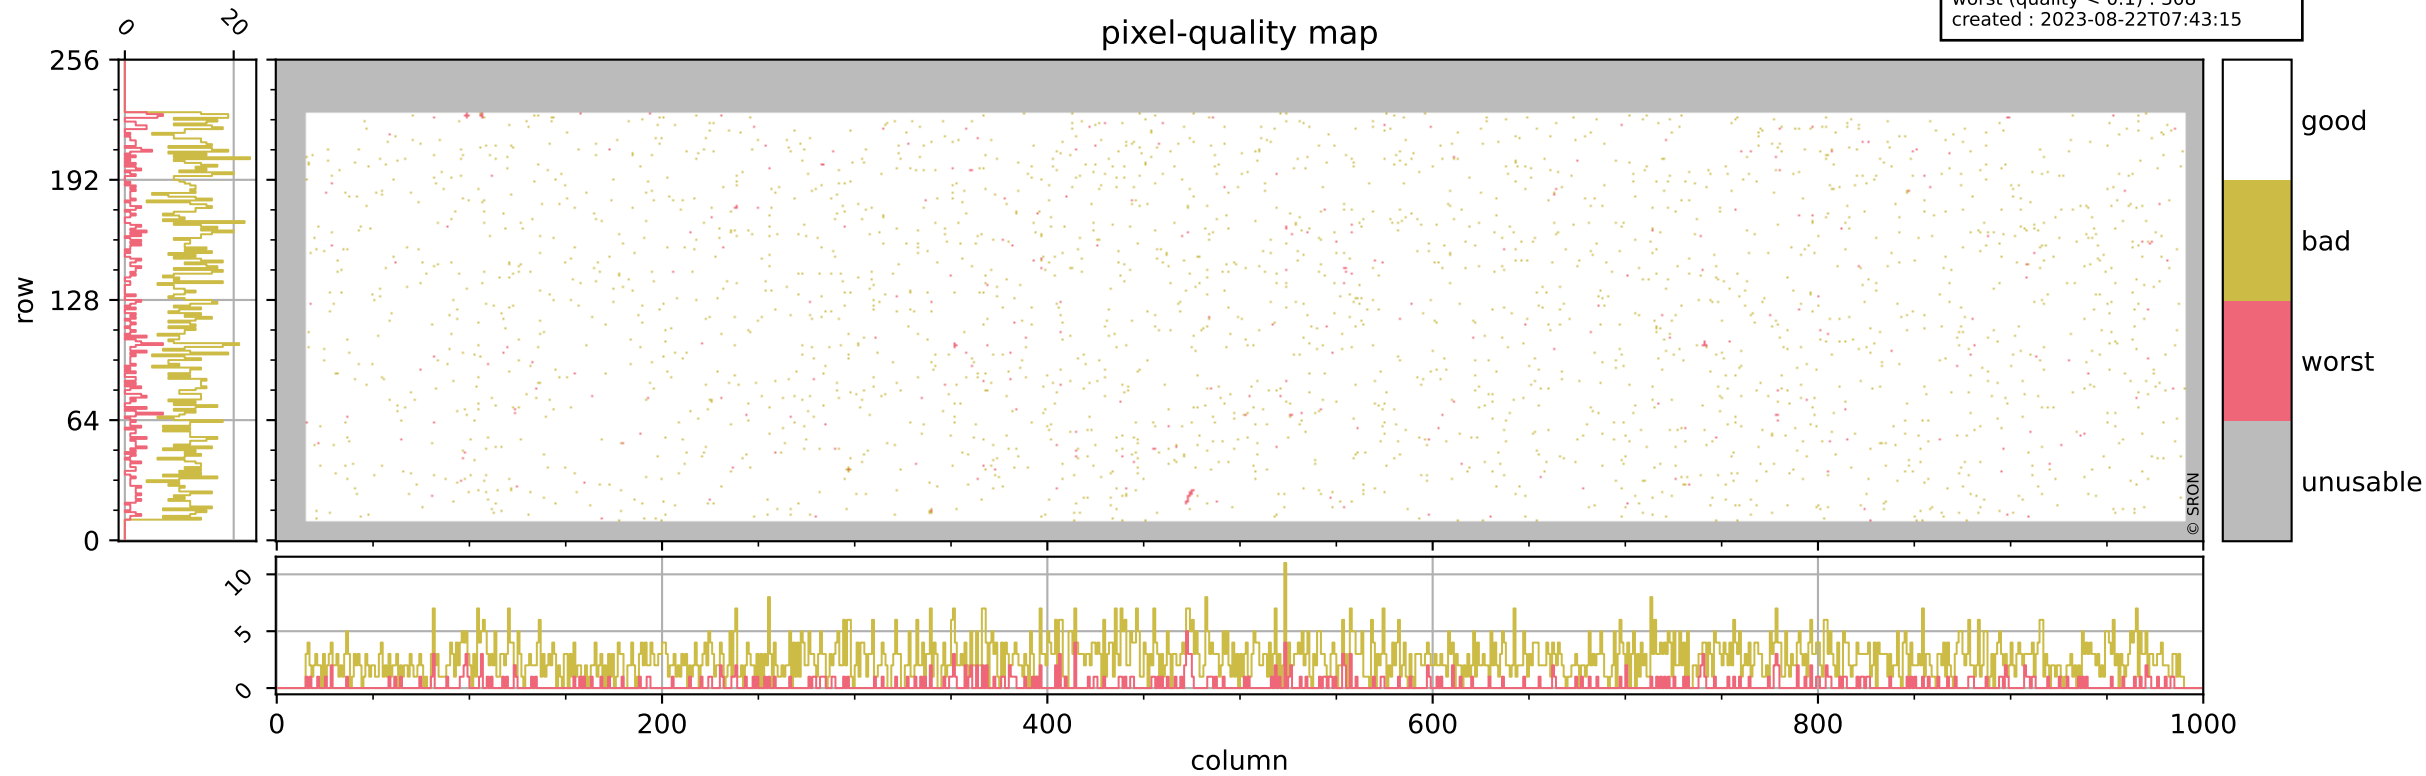

Tropomi SWIR pixel quality (official)

orbits : 19 in [3067, 3112]
coverage : 2018-05-17 / 2018-05-20
bad (quality < 0.8) : 2599
worst (quality < 0.1) : 308
created : 2023-08-22T07:43:15

Tropomi SWIR pixel quality (official)

orbits : 19 in [3067, 3112]
coverage : 2018-05-17 / 2018-05-20
bad (quality < 0.8) : 287
worst (quality < 0.1) : 108
created : 2023-08-22T07:43:15

pixel-quality map (dark)

Tropomi SWIR pixel quality (official)

orbits : 19 in [3067, 3112]
coverage : 2018-05-17 / 2018-05-20
bad (quality < 0.8) : 2346
worst (quality < 0.1) : 227
created : 2023-08-22T07:43:16

pixel-quality map (noise average)

Tropomi SWIR pixel quality (official)

orbits : 19 in [3067, 3112]
coverage : 2018-05-17 / 2018-05-20
created : 2023-08-22T07:43:16

Histograms of pixel-quality

Tropomi SWIR pixel quality (official) ground-tracks of Sentinel-5P

orbits : 19 in [3067, 3112]
coverage : 2018-05-17 / 2018-05-20
created : 2023-08-22T07:43:16