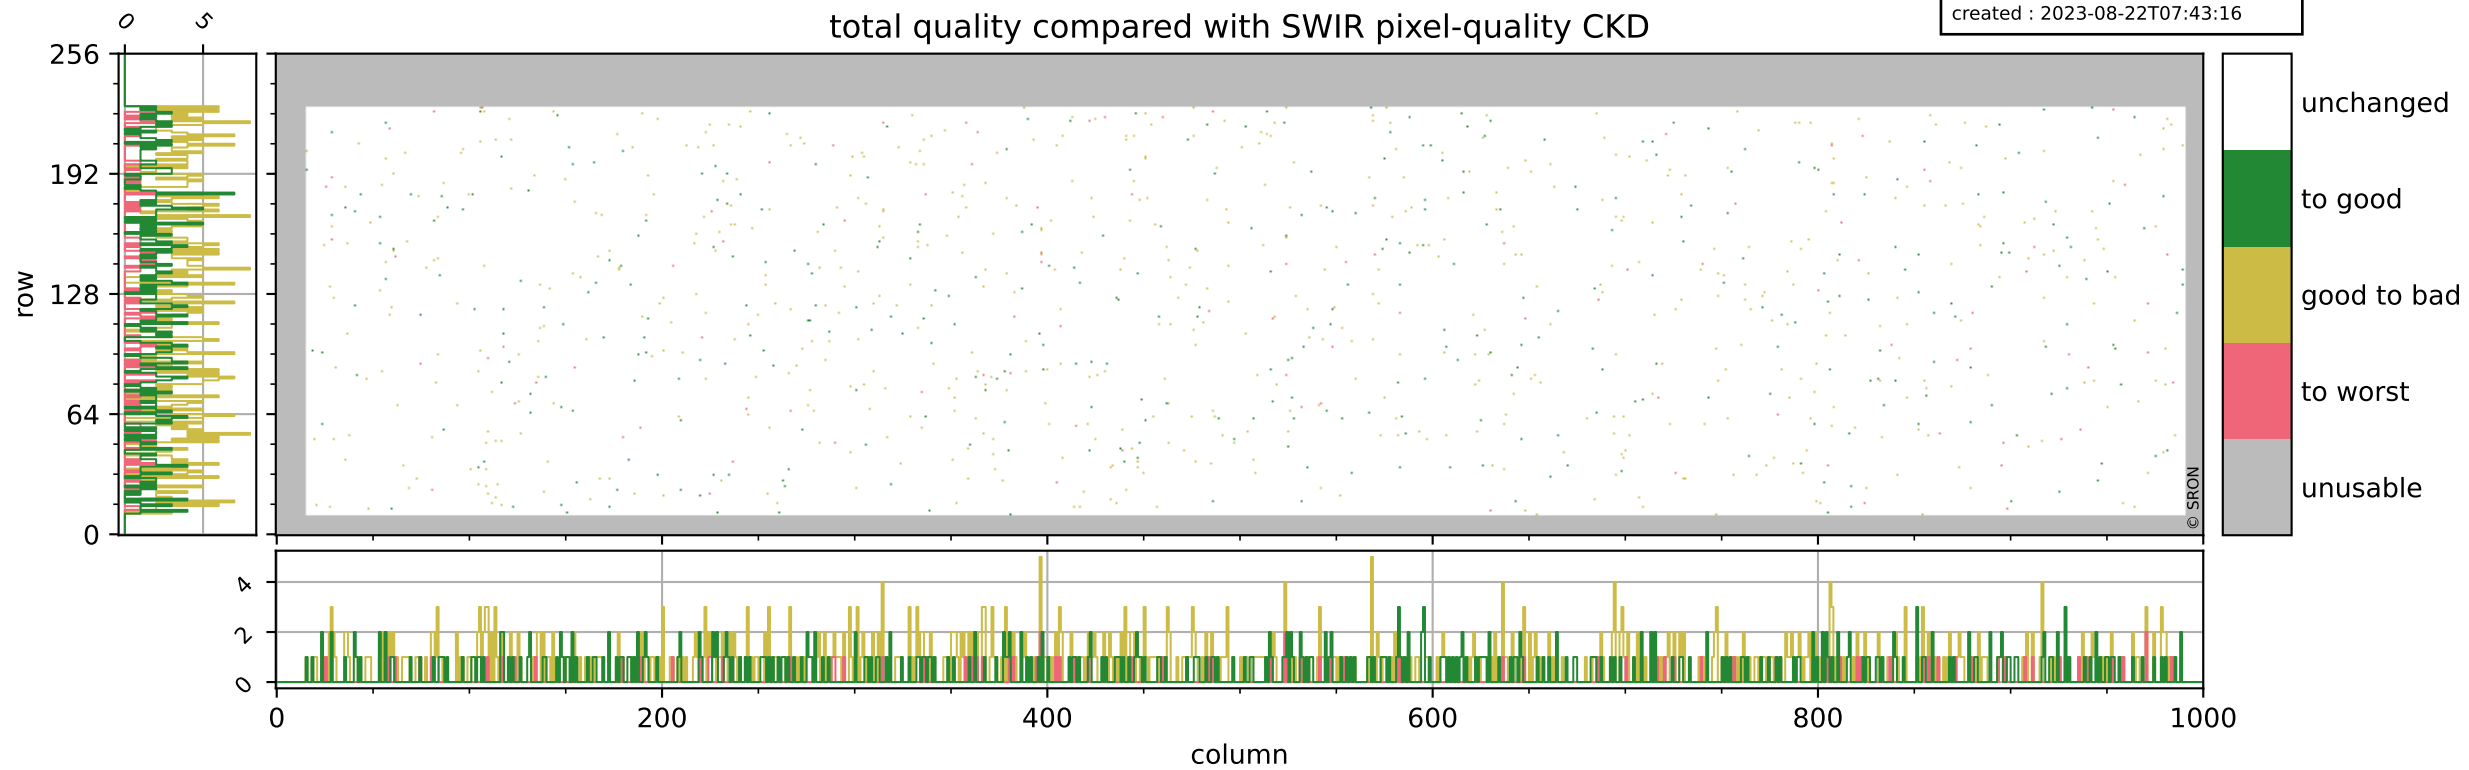

orbits : 19 in [3067, 3112]
coverage : 2018-05-17 / 2018-05-20
bad (quality < 0.8) : 287
worst (quality < 0.1) : 108
created : 2023-08-22T07:43:15

pixel-quality map (dark)

Tropomi SWIR pixel quality (official)

orbits : 19 in [3067, 3112]
coverage : 2018-05-17 / 2018-05-20
bad (quality < 0.8) : 2346
worst (quality < 0.1) : 227
created : 2023-08-22T07:43:16

pixel-quality map (noise average)

Tropomi SWIR pixel quality (official)

orbits : 19 in [3067, 3112]
coverage : 2018-05-17 / 2018-05-20
to good : 371
good to bad : 621
to worst : 99
created : 2023-08-22T07:43:16

total quality compared with SWIR pixel-quality CKD

Tropomi SWIR pixel quality (official)

orbits : 19 in [3067, 3112]
coverage : 2018-05-17 / 2018-05-20
created : 2023-08-22T07:43:16

Histograms of pixel-quality

Tropomi SWIR pixel quality (official) ground-tracks of Sentinel-5P

orbits : 19 in [3067, 3112]
coverage : 2018-05-17 / 2018-05-20
created : 2023-08-22T07:43:16