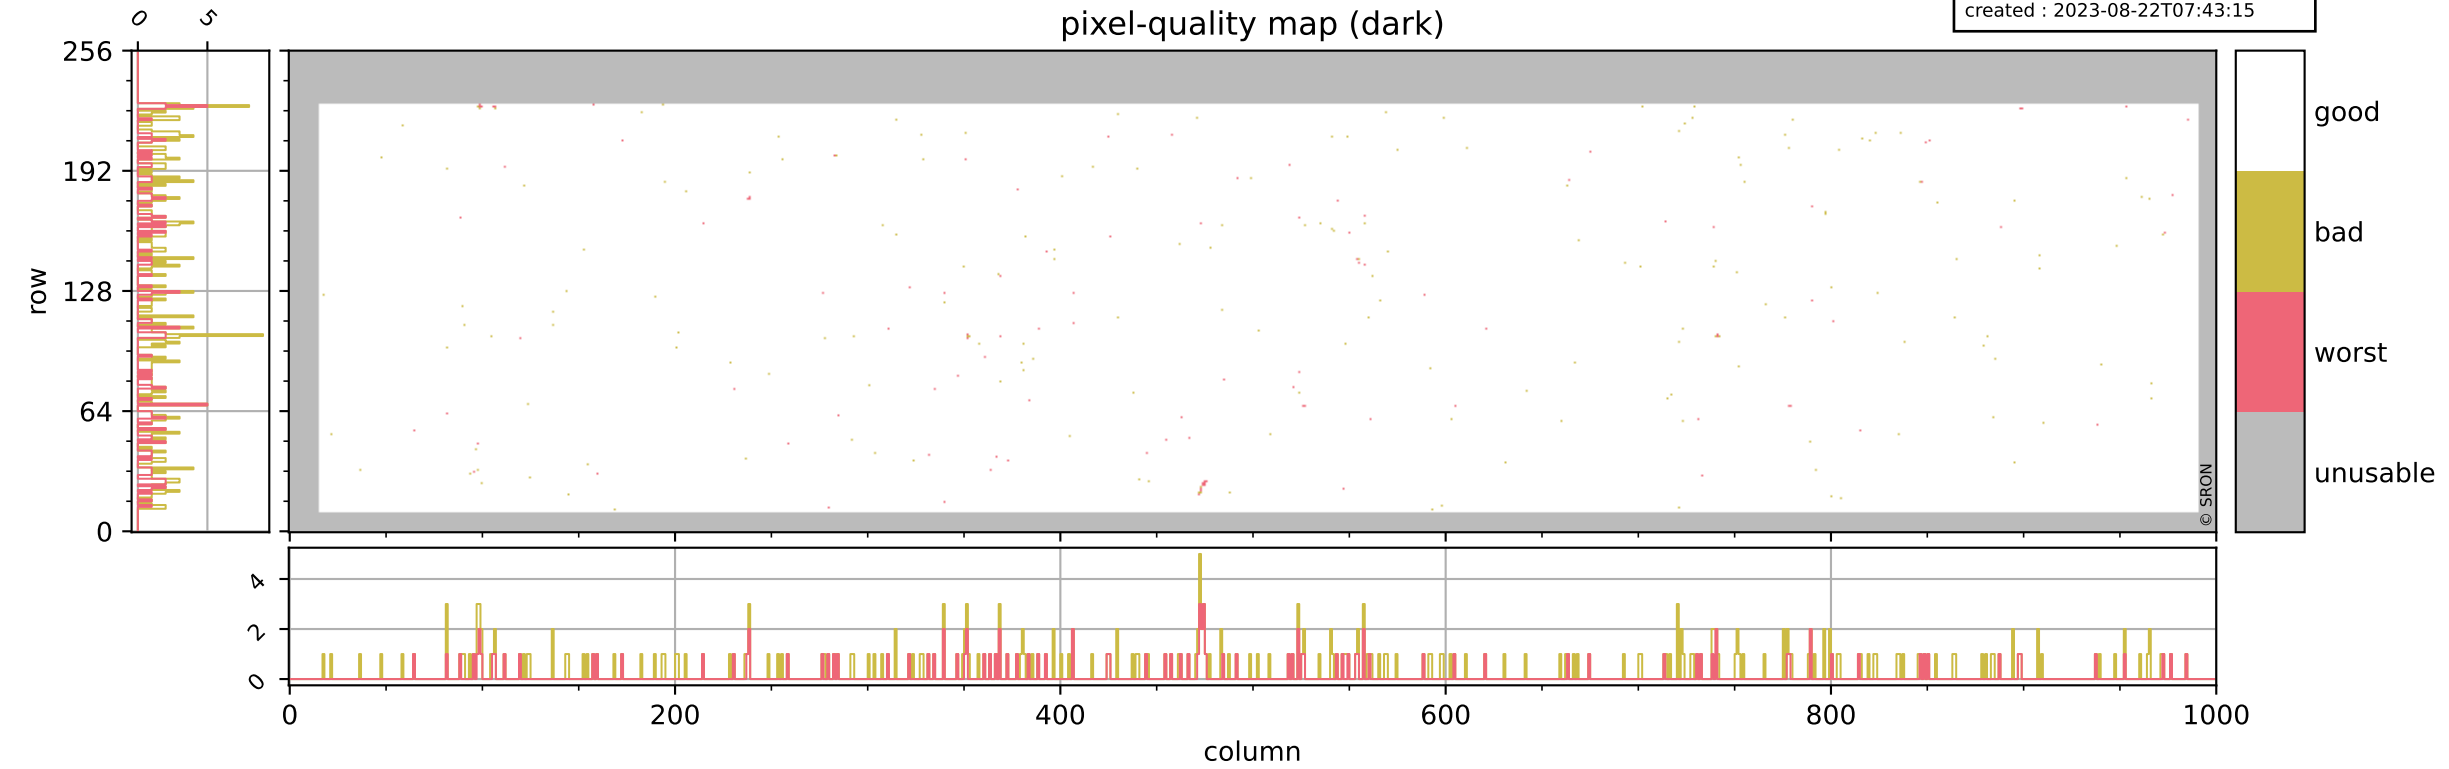

Tropomi SWIR pixel quality (official)

orbits : 19 in [3067, 3112]
coverage : 2018-05-17 / 2018-05-20
bad (quality < 0.8) : 2599
worst (quality < 0.1) : 308
created : 2023-08-22T07:43:15

Tropomi SWIR pixel quality (official)

orbits : 19 in [3067, 3112]
coverage : 2018-05-17 / 2018-05-20
bad (quality < 0.8) : 287
worst (quality < 0.1) : 108
created : 2023-08-22T07:43:15

pixel-quality map (dark)

Tropomi SWIR pixel quality (official)

orbits : 19 in [3067, 3112]
coverage : 2018-05-17 / 2018-05-20
bad (quality < 0.8) : 2346
worst (quality < 0.1) : 227
created : 2023-08-22T07:43:16

pixel-quality map (noise average)

Tropomi SWIR pixel quality (official)

orbits : 19 in [3067, 3112]
coverage : 2018-05-17 / 2018-05-20
created : 2023-08-22T07:43:16

Histograms of pixel-quality

Tropomi SWIR pixel quality (official) ground-tracks of Sentinel-5P

orbits : 19 in [3067, 3112]
coverage : 2018-05-17 / 2018-05-20
created : 2023-08-22T07:43:16