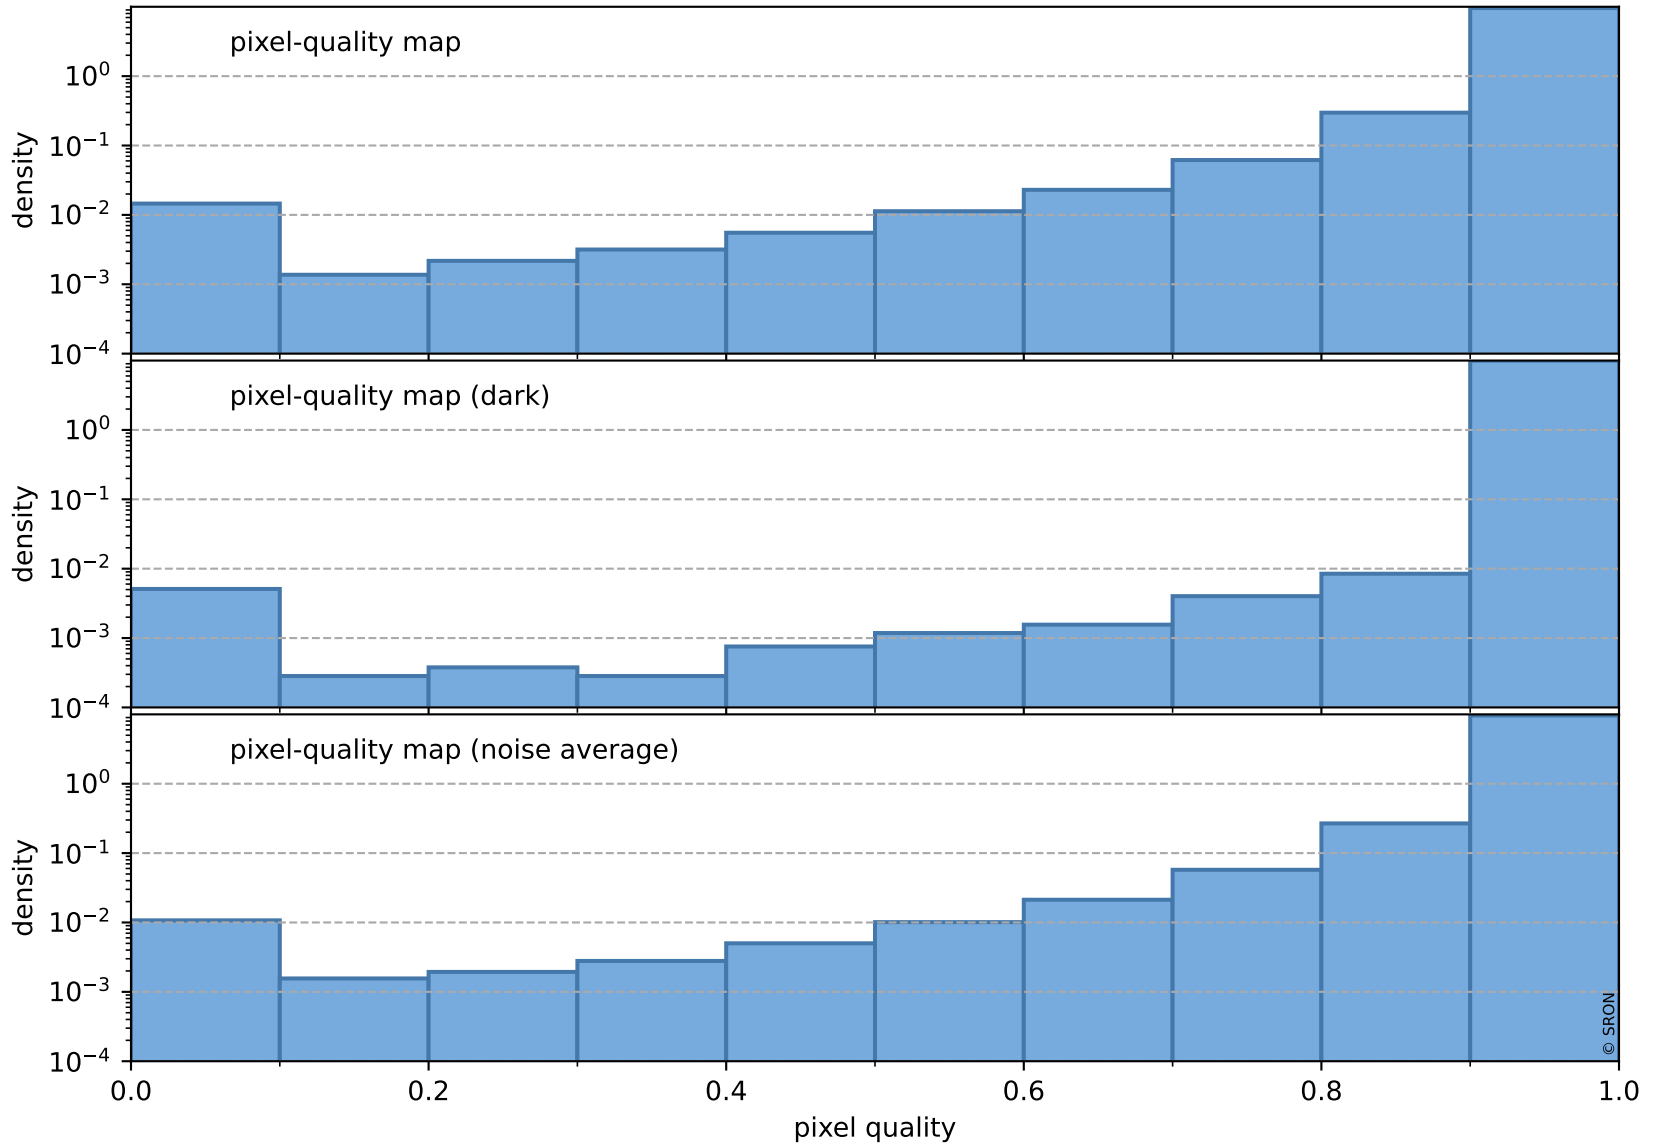

orbits : 19 in [3067, 3112]
coverage : 2018-05-17 / 2018-05-20
to good : 371
good to bad : 621
to worst : 99
created : 2023-08-22T07:43:16

total quality compared with SWIR pixel-quality CKD

Tropomi SWIR pixel quality (official)

orbits : 19 in [3067, 3112]
coverage : 2018-05-17 / 2018-05-20
created : 2023-08-22T07:43:16

Histograms of pixel-quality

Tropomi SWIR pixel quality (official) ground-tracks of Sentinel-5P

orbits : 19 in [3067, 3112]
coverage : 2018-05-17 / 2018-05-20
created : 2023-08-22T07:43:16

Tropomi SWIR pixel quality (official)

orbits : [2827, 3112]
coverage : 2018-04-30 / 2018-05-20
created : 2023-08-22T07:43:17

trend of pixel quality & temperatures