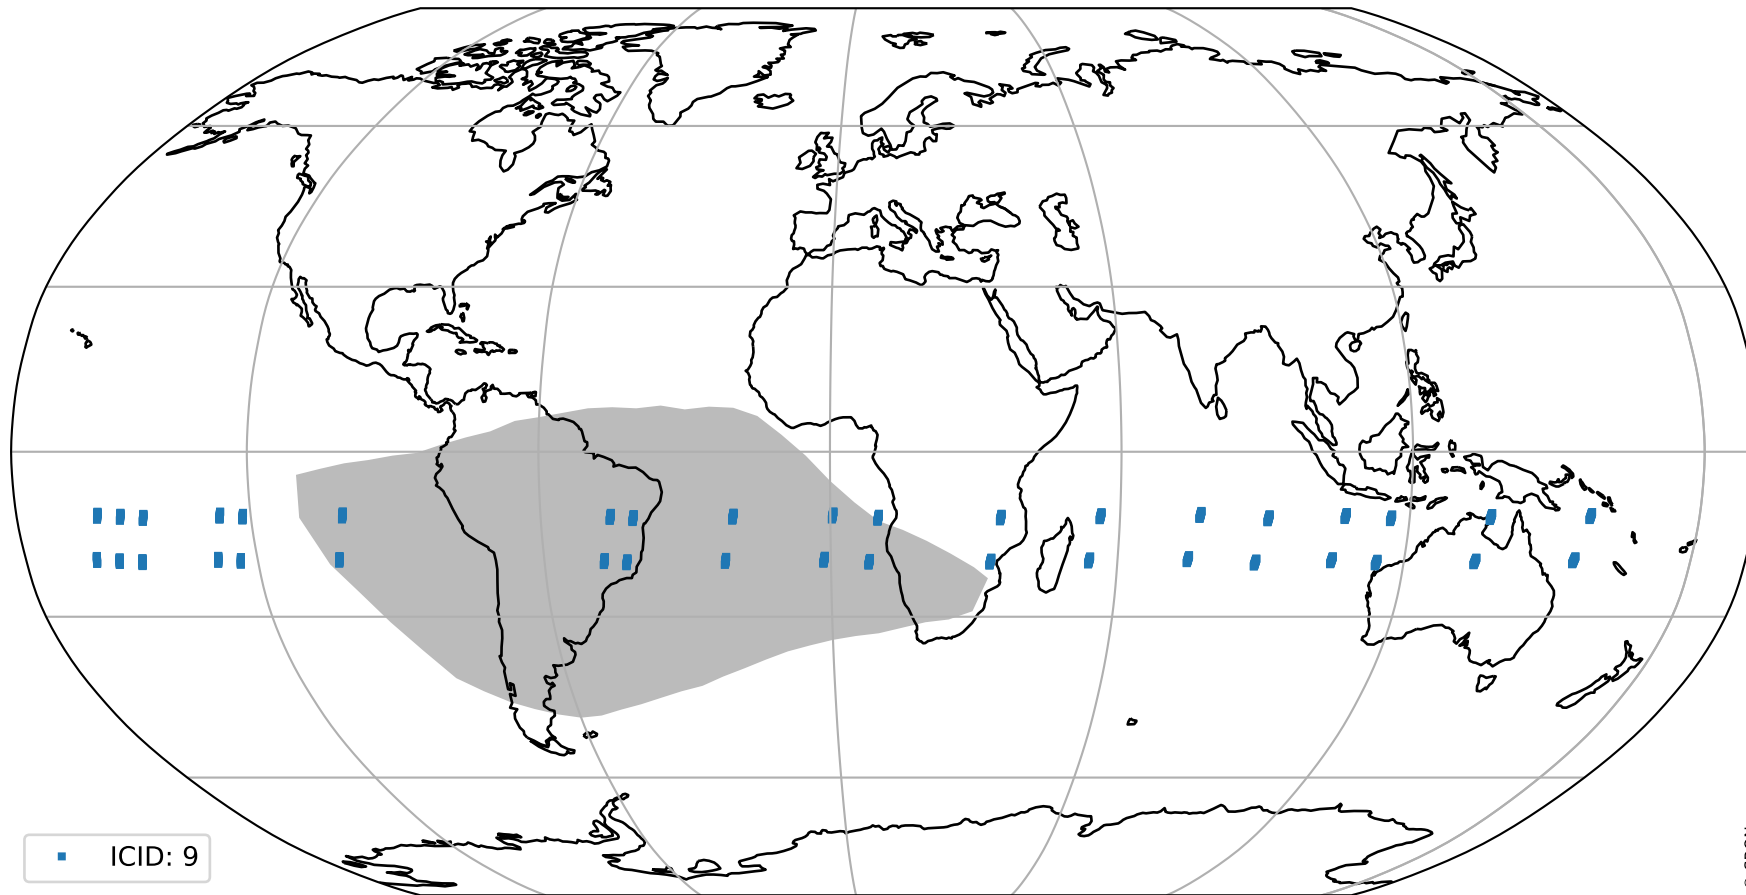

orbits : 19 in [3067, 3112]
coverage : 2018-05-17 / 2018-05-20
bad (quality < 0.8) : 2346
worst (quality < 0.1) : 227
created : 2023-08-22T07:43:16

pixel-quality map (noise average)

Tropomi SWIR pixel quality (official)

orbits : 19 in [3067, 3112]
coverage : 2018-05-17 / 2018-05-20
to good : 371
good to bad : 621
to worst : 99
created : 2023-08-22T07:43:16

total quality compared with SWIR pixel-quality CKD

Tropomi SWIR pixel quality (official)

orbits : 19 in [3067, 3112]
coverage : 2018-05-17 / 2018-05-20
created : 2023-08-22T07:43:16

Histograms of pixel-quality

Tropomi SWIR pixel quality (official) ground-tracks of Sentinel-5P

orbits : 19 in [3067, 3112]
coverage : 2018-05-17 / 2018-05-20
created : 2023-08-22T07:43:16