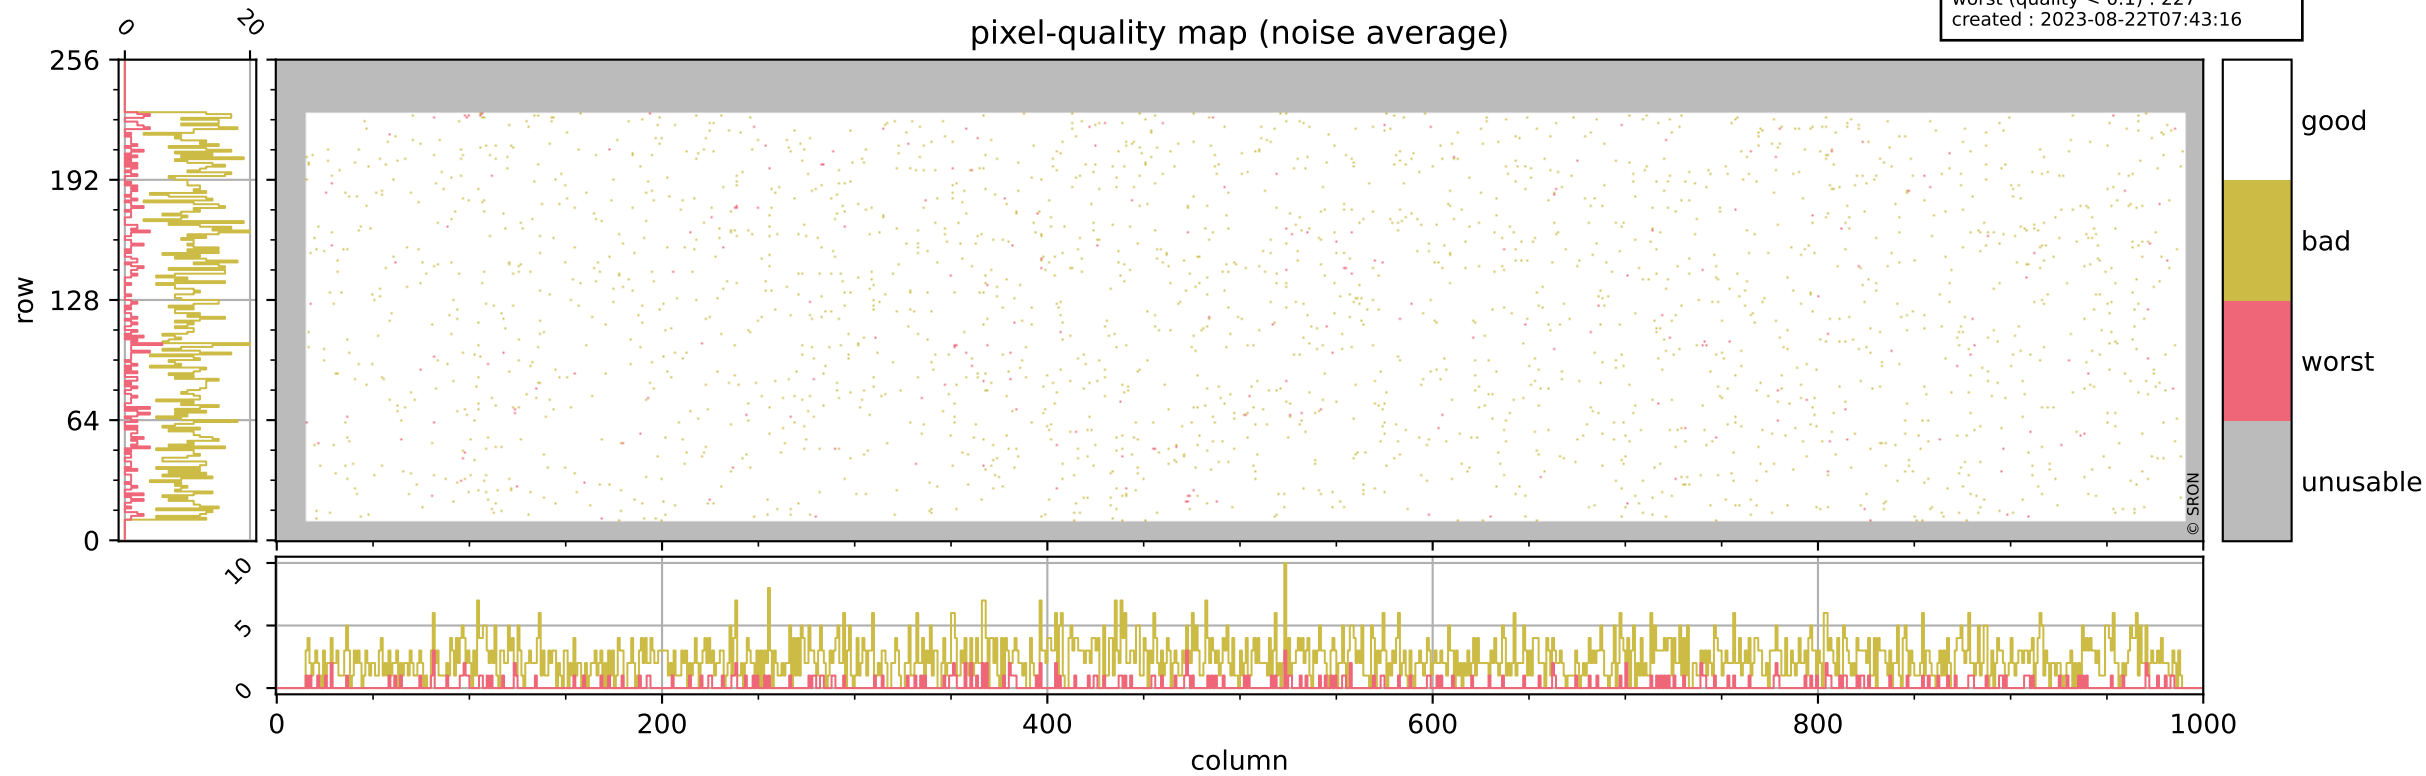

orbits : 19 in [3067, 3112]
coverage : 2018-05-17 / 2018-05-20
bad (quality < 0.8) : 287
worst (quality < 0.1) : 108
created : 2023-08-22T07:43:15

pixel-quality map (dark)

Tropomi SWIR pixel quality (official)

orbits : 19 in [3067, 3112]
coverage : 2018-05-17 / 2018-05-20
bad (quality < 0.8) : 2346
worst (quality < 0.1) : 227
created : 2023-08-22T07:43:16

pixel-quality map (noise average)

Tropomi SWIR pixel quality (official)

orbits : 19 in [3067, 3112]
coverage : 2018-05-17 / 2018-05-20
to good : 371
good to bad : 621
to worst : 99
created : 2023-08-22T07:43:16

total quality compared with SWIR pixel-quality CKD

Tropomi SWIR pixel quality (official)

orbits : 19 in [3067, 3112]
coverage : 2018-05-17 / 2018-05-20
created : 2023-08-22T07:43:16

Histograms of pixel-quality

Tropomi SWIR pixel quality (official) ground-tracks of Sentinel-5P

orbits : 19 in [3067, 3112]
coverage : 2018-05-17 / 2018-05-20
created : 2023-08-22T07:43:16