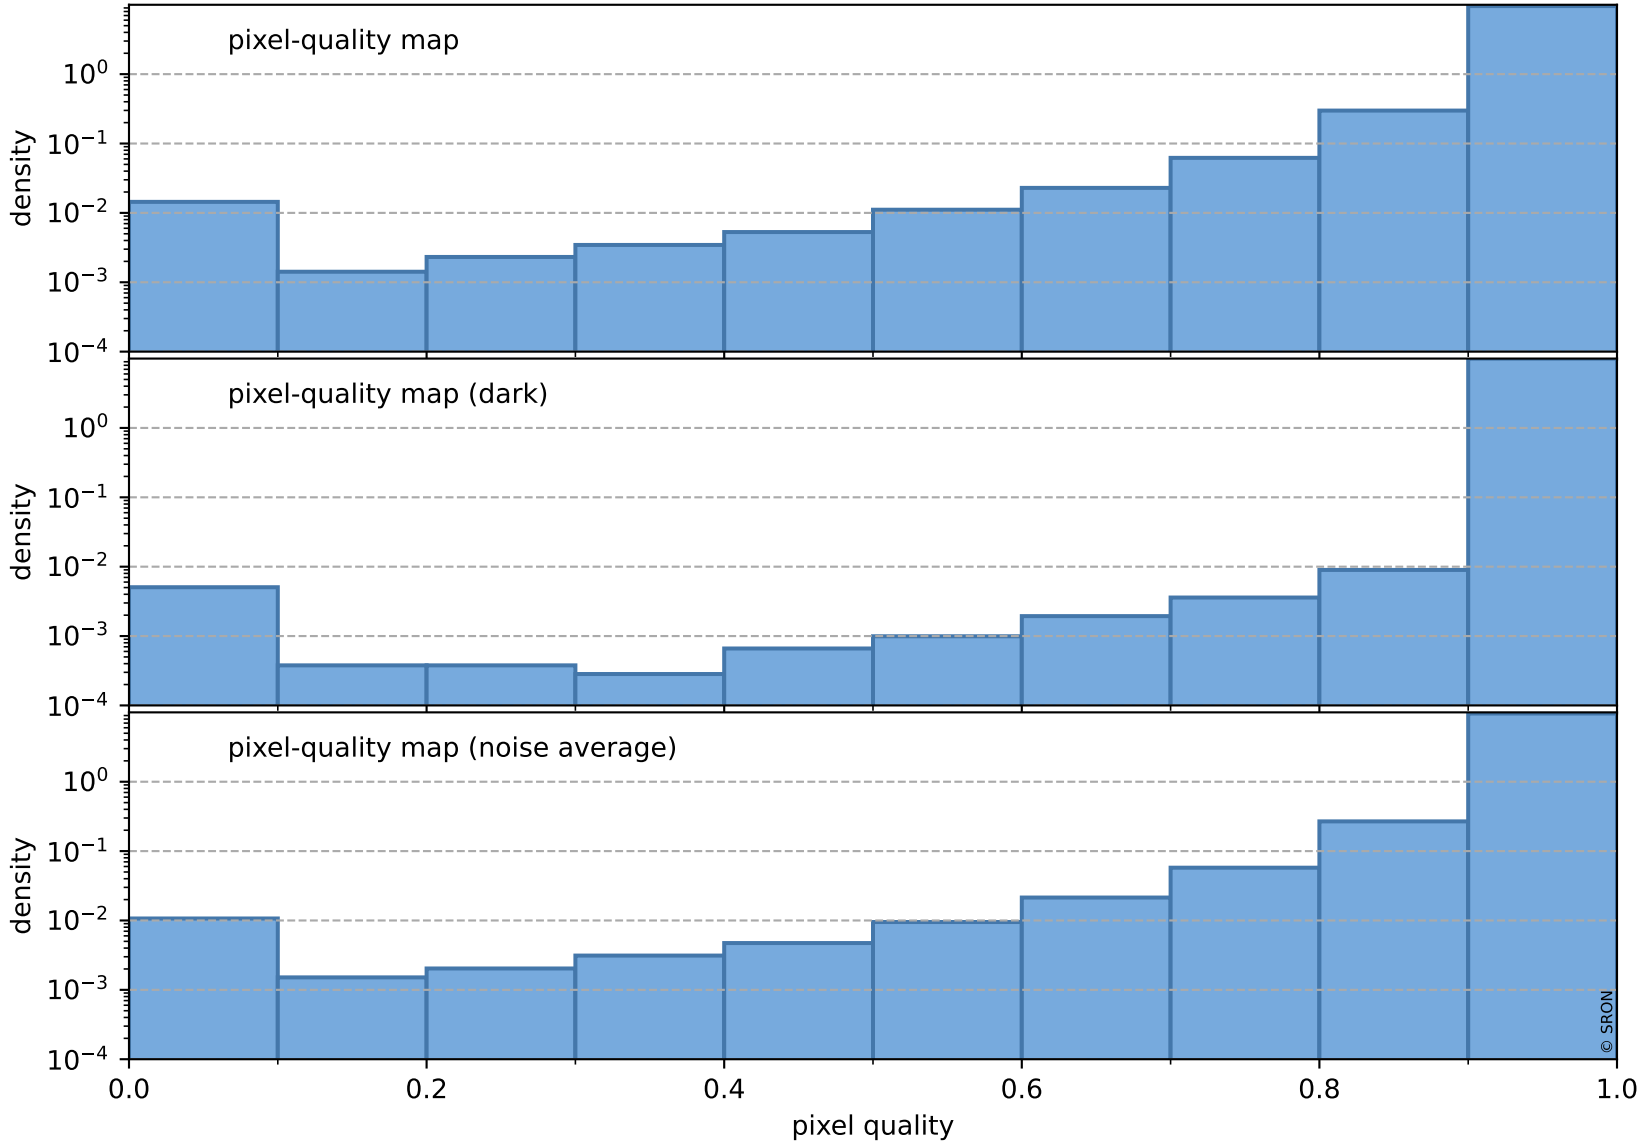

orbits : 19 in [3097, 3142]
coverage : 2018-05-19 / 2018-05-22
to good : 353
good to bad : 608
to worst : 97
created : 2023-08-22T07:43:20

total quality compared with SWIR pixel-quality CKD

Tropomi SWIR pixel quality (official)

orbits : 19 in [3097, 3142]
coverage : 2018-05-19 / 2018-05-22
created : 2023-08-22T07:43:20

Histograms of pixel-quality

Tropomi SWIR pixel quality (official) ground-tracks of Sentinel-5P

orbits : 19 in [3097, 3142]
coverage : 2018-05-19 / 2018-05-22
created : 2023-08-22T07:43:21