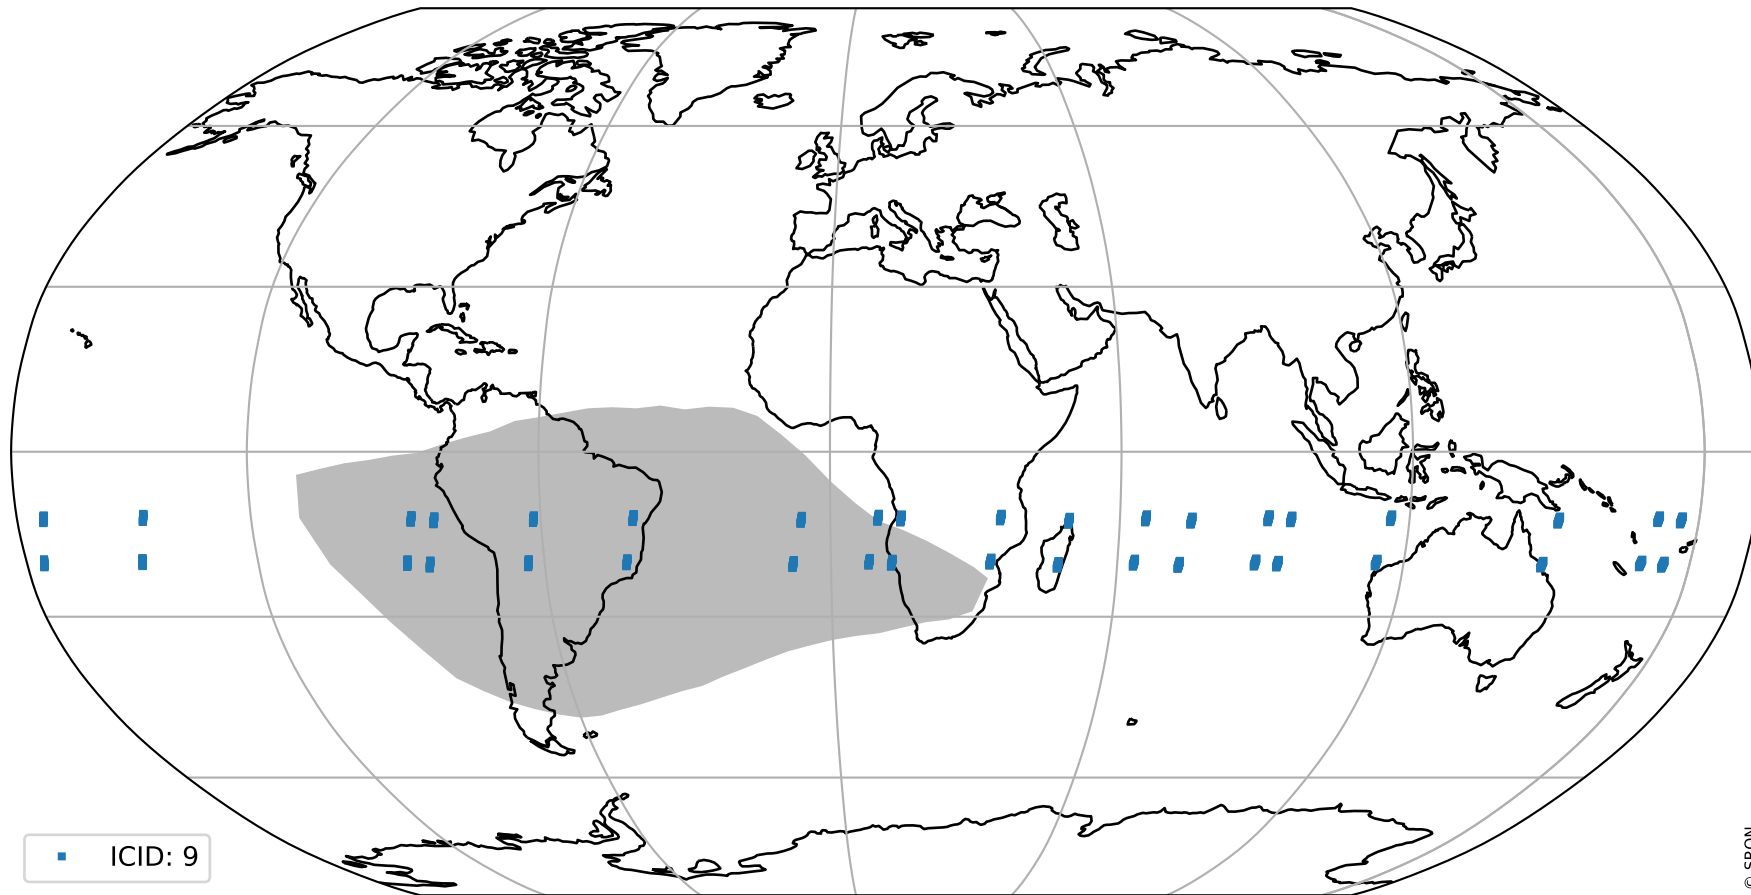

orbits : 19 in [3097, 3142]
coverage : 2018-05-19 / 2018-05-22
bad (quality < 0.8) : 2341
worst (quality < 0.1) : 226
created : 2023-08-22T07:43:20

pixel-quality map (noise average)

Tropomi SWIR pixel quality (official)

orbits : 19 in [3097, 3142]
coverage : 2018-05-19 / 2018-05-22
to good : 353
good to bad : 608
to worst : 97
created : 2023-08-22T07:43:20

total quality compared with SWIR pixel-quality CKD

Tropomi SWIR pixel quality (official)

orbits : 19 in [3097, 3142]
coverage : 2018-05-19 / 2018-05-22
created : 2023-08-22T07:43:20

Histograms of pixel-quality

Tropomi SWIR pixel quality (official) ground-tracks of Sentinel-5P

orbits : 19 in [3097, 3142]
coverage : 2018-05-19 / 2018-05-22
created : 2023-08-22T07:43:21

Tropomi SWIR pixel quality (official)

orbits : [2827, 3142]
coverage : 2018-04-30 / 2018-05-22
created : 2023-08-22T07:43:21

trend of pixel quality & temperatures