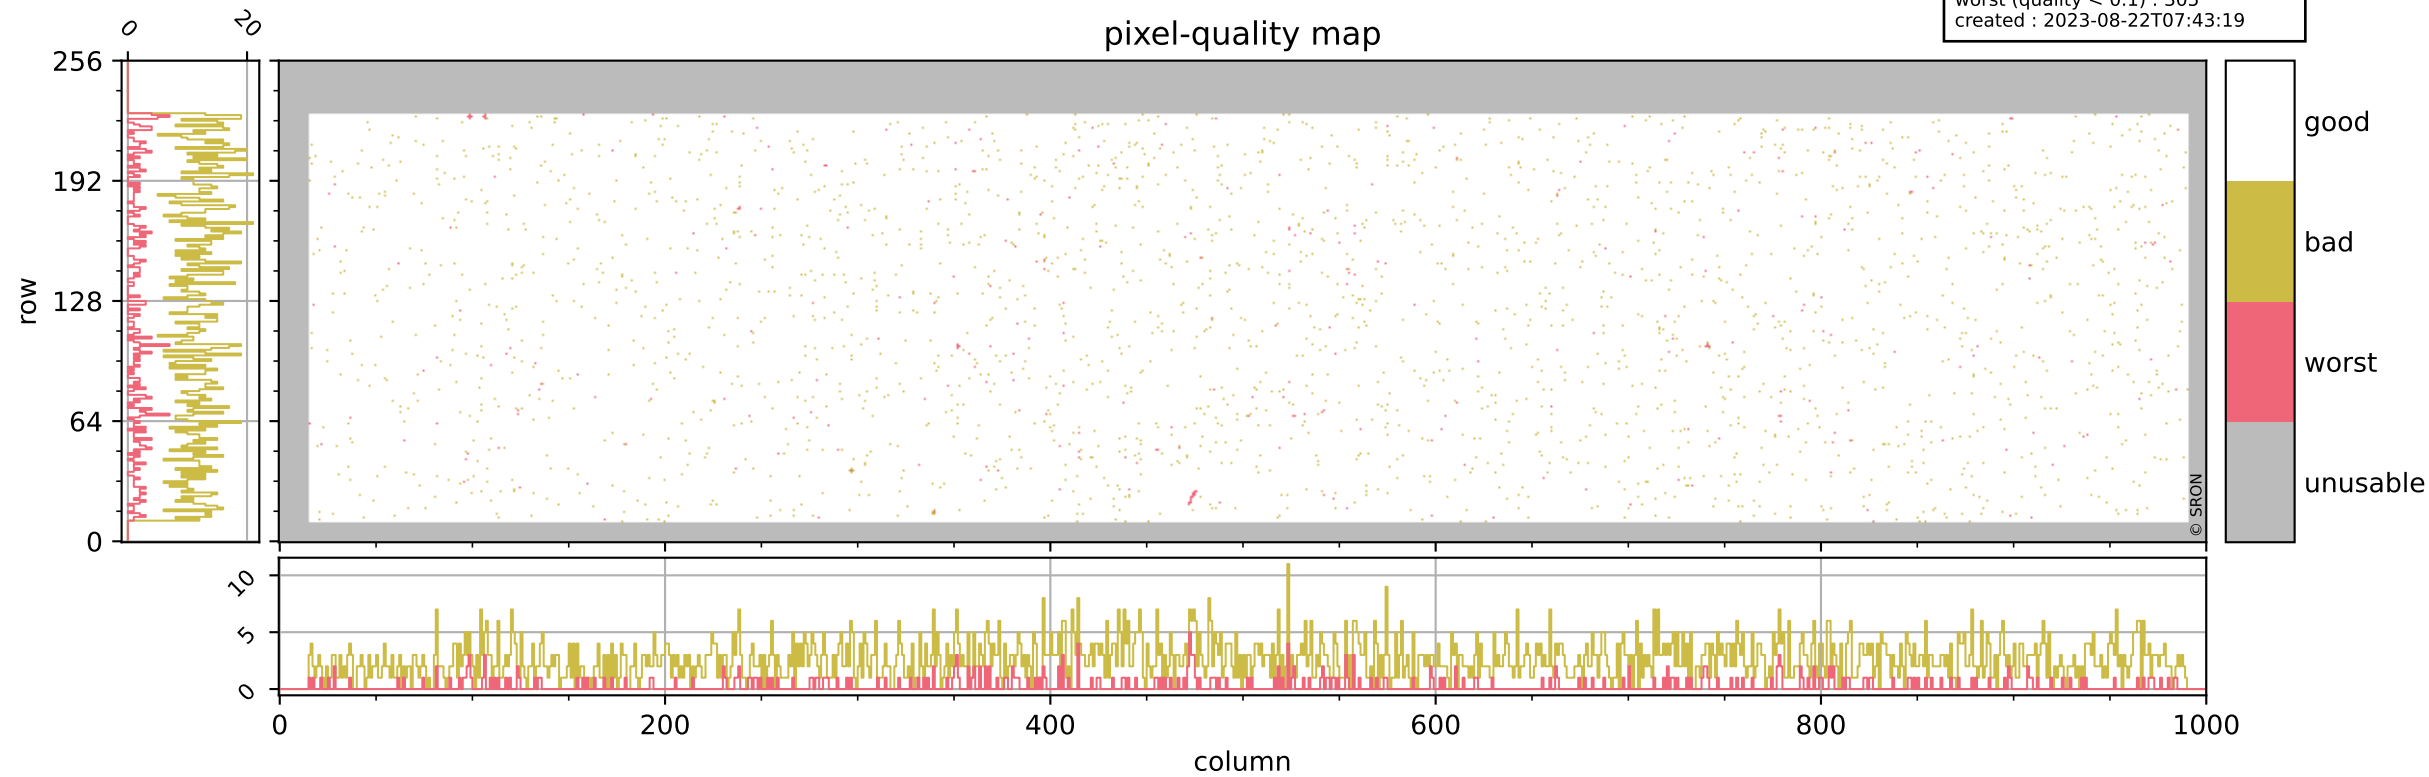

Tropomi SWIR pixel quality (official)

orbits : 19 in [3097, 3142]
coverage : 2018-05-19 / 2018-05-22
bad (quality < 0.8) : 2603
worst (quality < 0.1) : 305
created : 2023-08-22T07:43:19

pixel-quality map

Tropomi SWIR pixel quality (official)

orbits : 19 in [3097, 3142]
coverage : 2018-05-19 / 2018-05-22
bad (quality < 0.8) : 281
worst (quality < 0.1) : 107
created : 2023-08-22T07:43:19

Tropomi SWIR pixel quality (official)

orbits : 19 in [3097, 3142]
coverage : 2018-05-19 / 2018-05-22
bad (quality < 0.8) : 2341
worst (quality < 0.1) : 226
created : 2023-08-22T07:43:20

pixel-quality map (noise average)

Tropomi SWIR pixel quality (official)

orbits : 19 in [3097, 3142]
coverage : 2018-05-19 / 2018-05-22
created : 2023-08-22T07:43:20

Histograms of pixel-quality

Tropomi SWIR pixel quality (official) ground-tracks of Sentinel-5P

orbits : 19 in [3097, 3142]
coverage : 2018-05-19 / 2018-05-22
created : 2023-08-22T07:43:21