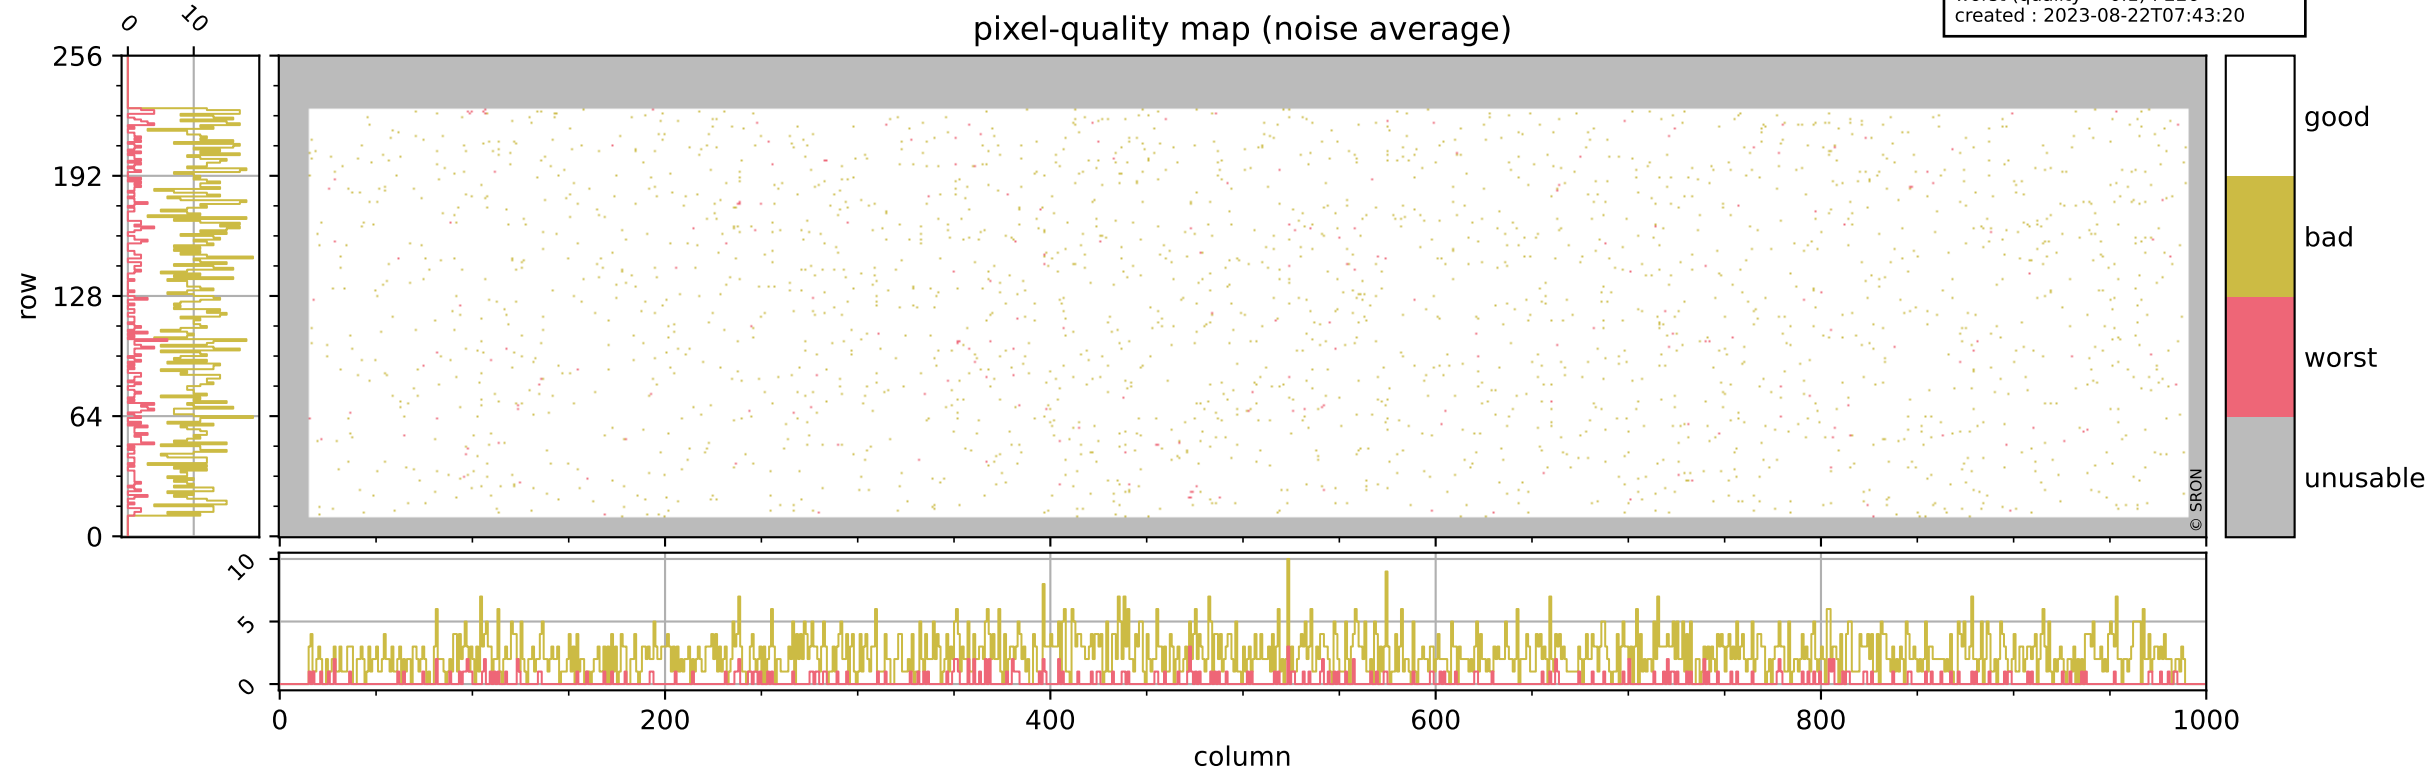

Tropomi SWIR pixel quality (official)

orbits : 19 in [3097, 3142]
coverage : 2018-05-19 / 2018-05-22
bad (quality < 0.8) : 281
worst (quality < 0.1) : 107
created : 2023-08-22T07:43:19

Tropomi SWIR pixel quality (official)

orbits : 19 in [3097, 3142]
coverage : 2018-05-19 / 2018-05-22
bad (quality < 0.8) : 2341
worst (quality < 0.1) : 226
created : 2023-08-22T07:43:20

pixel-quality map (noise average)

Tropomi SWIR pixel quality (official)

orbits : 19 in [3097, 3142]
coverage : 2018-05-19 / 2018-05-22
to good : 353
good to bad : 608
to worst : 97
created : 2023-08-22T07:43:20

total quality compared with SWIR pixel-quality CKD

Tropomi SWIR pixel quality (official)

orbits : 19 in [3097, 3142]
coverage : 2018-05-19 / 2018-05-22
created : 2023-08-22T07:43:20

Histograms of pixel-quality

Tropomi SWIR pixel quality (official) ground-tracks of Sentinel-5P

orbits : 19 in [3097, 3142]
coverage : 2018-05-19 / 2018-05-22
created : 2023-08-22T07:43:21