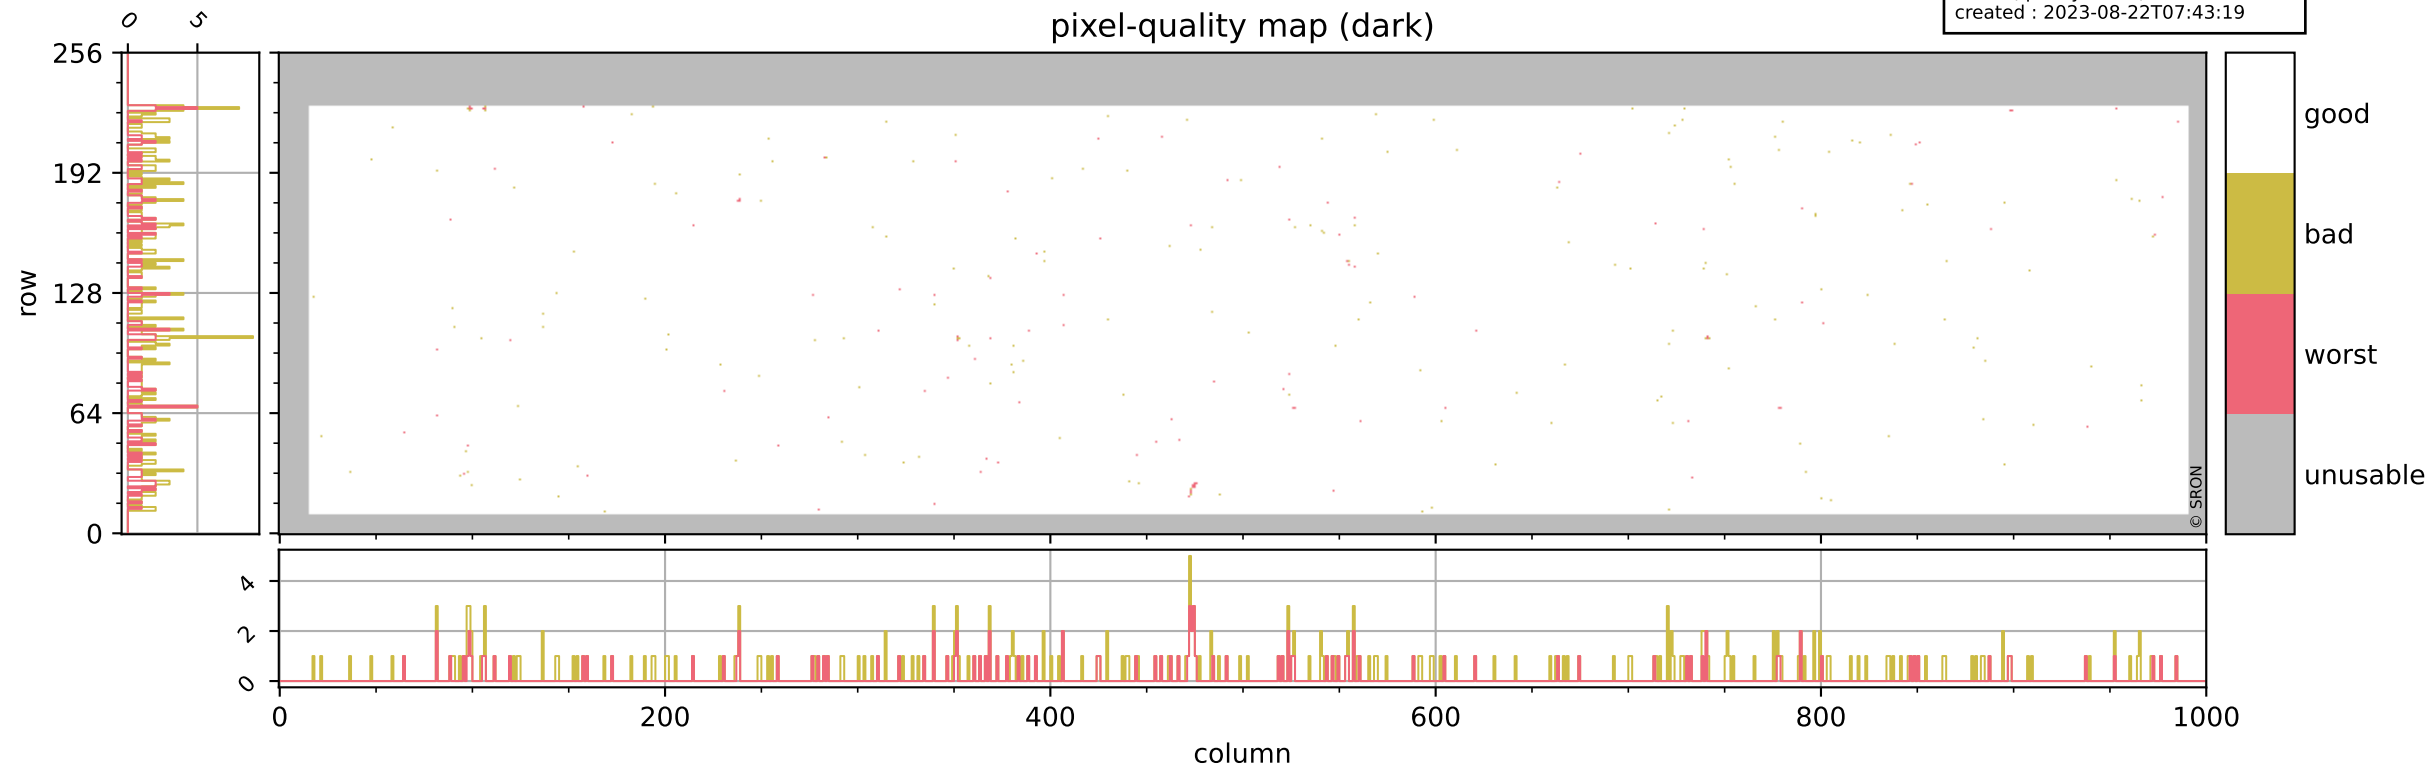

Tropomi SWIR pixel quality (official)

orbits : 19 in [3097, 3142]
coverage : 2018-05-19 / 2018-05-22
bad (quality < 0.8) : 2603
worst (quality < 0.1) : 305
created : 2023-08-22T07:43:19

pixel-quality map

Tropomi SWIR pixel quality (official)

orbits : 19 in [3097, 3142]
coverage : 2018-05-19 / 2018-05-22
bad (quality < 0.8) : 281
worst (quality < 0.1) : 107
created : 2023-08-22T07:43:19

Tropomi SWIR pixel quality (official)

orbits : 19 in [3097, 3142]
coverage : 2018-05-19 / 2018-05-22
bad (quality < 0.8) : 2341
worst (quality < 0.1) : 226
created : 2023-08-22T07:43:20

pixel-quality map (noise average)

Tropomi SWIR pixel quality (official)

orbits : 19 in [3097, 3142]
coverage : 2018-05-19 / 2018-05-22
created : 2023-08-22T07:43:20

Histograms of pixel-quality

Tropomi SWIR pixel quality (official) ground-tracks of Sentinel-5P

orbits : 19 in [3097, 3142]
coverage : 2018-05-19 / 2018-05-22
created : 2023-08-22T07:43:21