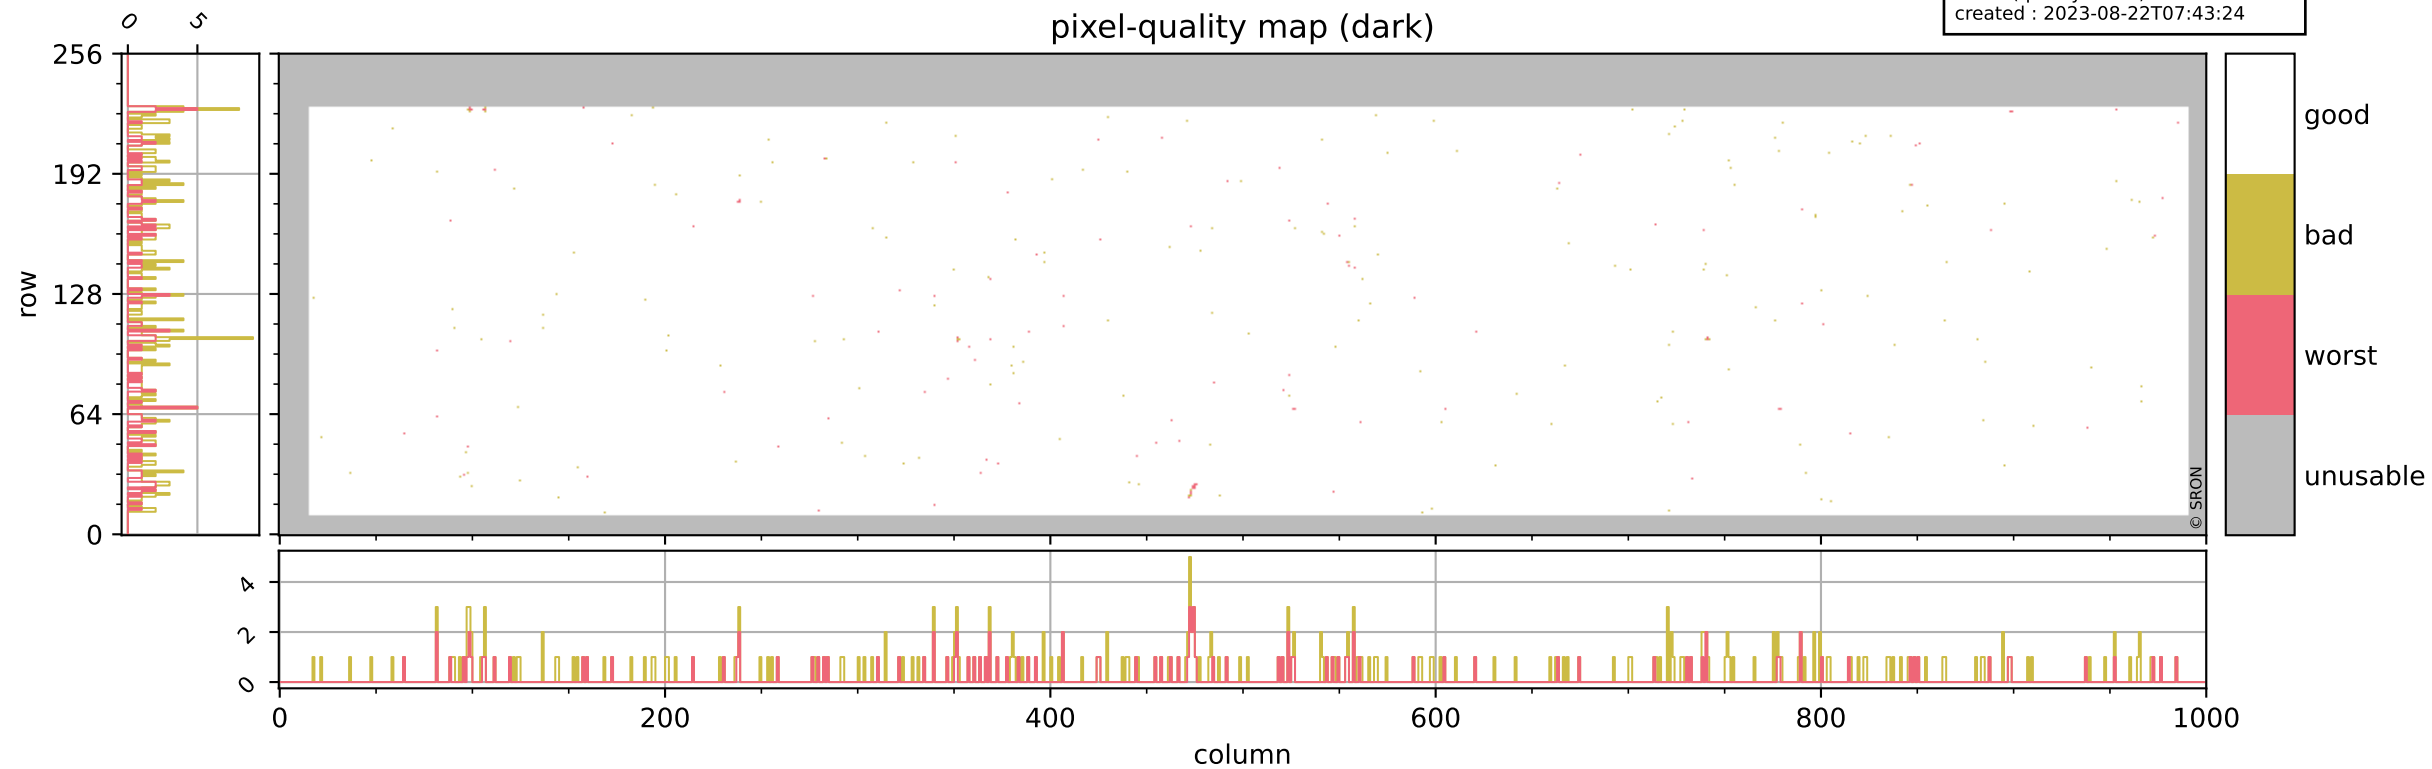

Tropomi SWIR pixel quality (official)

orbits : 15 in [3127, 3172]
coverage : 2018-05-22 / 2018-05-24
bad (quality < 0.8) : 2599
worst (quality < 0.1) : 298
created : 2023-08-22T07:43:24

Tropomi SWIR pixel quality (official)

orbits : 15 in [3127, 3172]
coverage : 2018-05-22 / 2018-05-24
bad (quality < 0.8) : 284
worst (quality < 0.1) : 109
created : 2023-08-22T07:43:24

Tropomi SWIR pixel quality (official)

orbits : 15 in [3127, 3172]
coverage : 2018-05-22 / 2018-05-24
bad (quality < 0.8) : 2341
worst (quality < 0.1) : 216
created : 2023-08-22T07:43:24

Tropomi SWIR pixel quality (official)

orbits : 15 in [3127, 3172]
coverage : 2018-05-22 / 2018-05-24
to good : 367
good to bad : 622
to worst : 92
created : 2023-08-22T07:43:24

total quality compared with SWIR pixel-quality CKD

Tropomi SWIR pixel quality (official)

orbits : 15 in [3127, 3172]
coverage : 2018-05-22 / 2018-05-24
created : 2023-08-22T07:43:24

Histograms of pixel-quality

Tropomi SWIR pixel quality (official) ground-tracks of Sentinel-5P