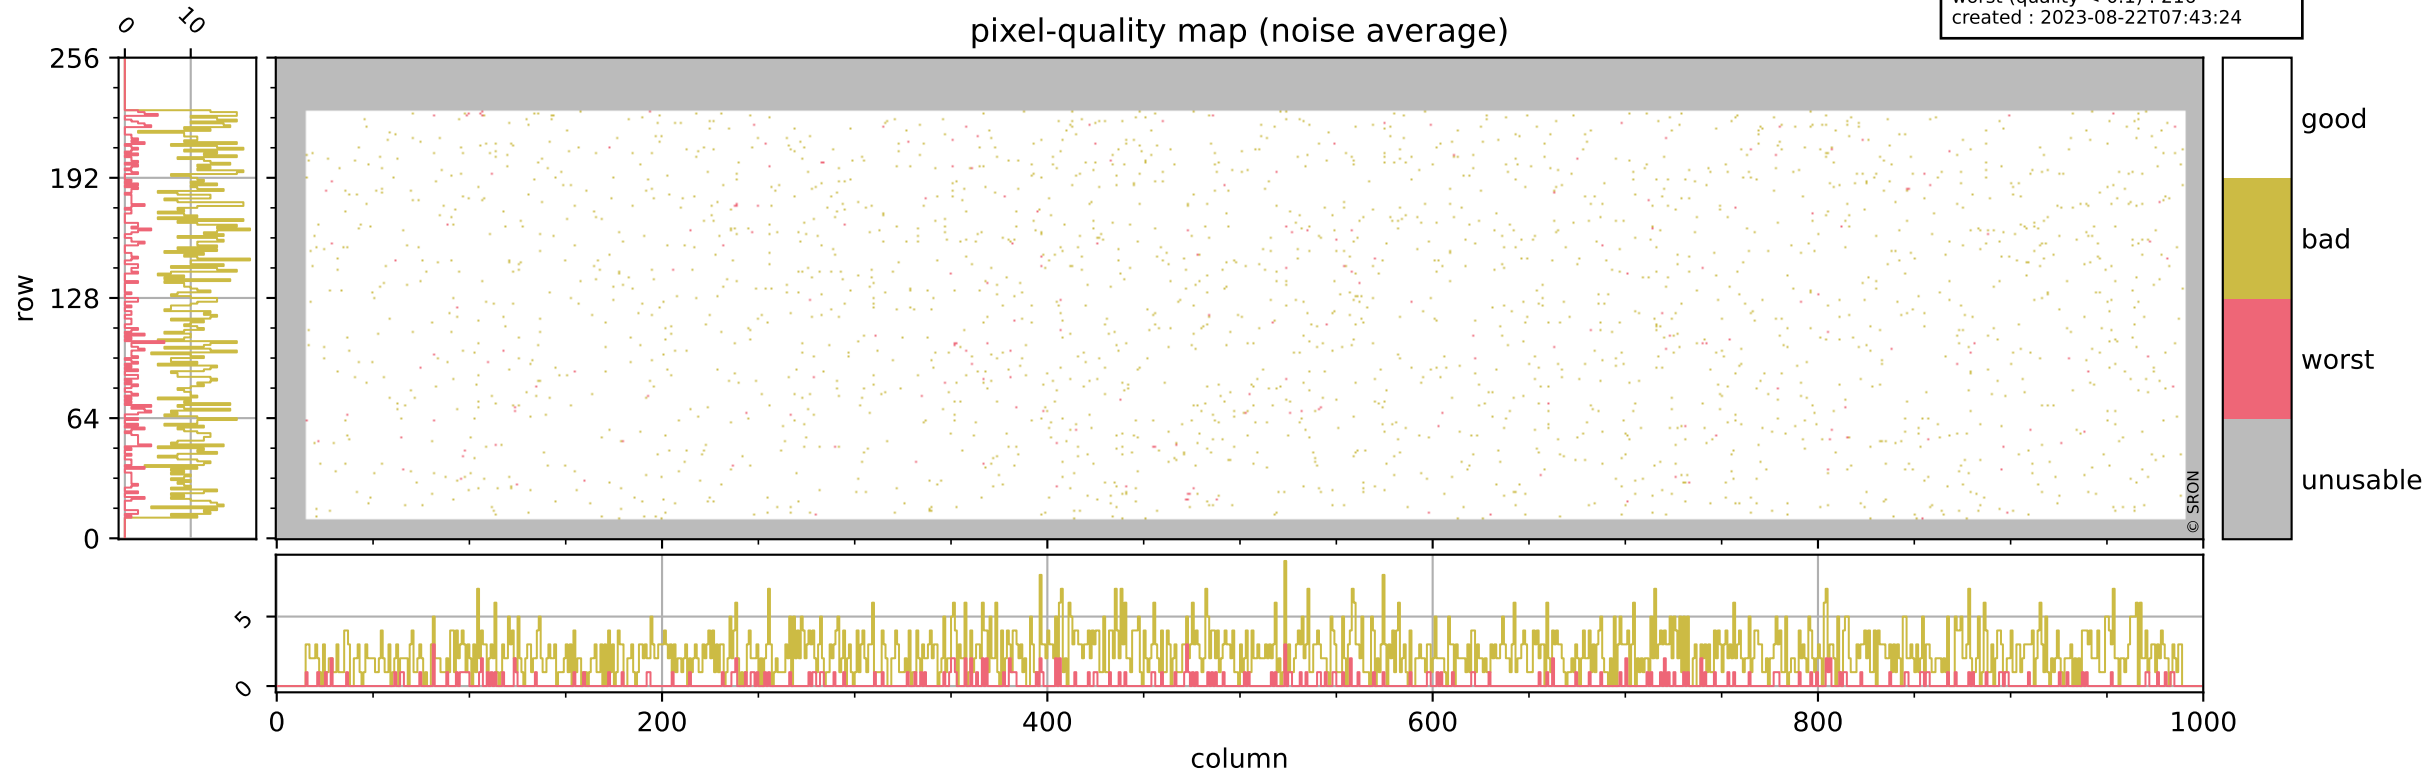

Tropomi SWIR pixel quality (official)

orbits : 15 in [3127, 3172]
coverage : 2018-05-22 / 2018-05-24
bad (quality < 0.8) : 2599
worst (quality < 0.1) : 298
created : 2023-08-22T07:43:24

Tropomi SWIR pixel quality (official)

orbits : 15 in [3127, 3172]
coverage : 2018-05-22 / 2018-05-24
bad (quality < 0.8) : 284
worst (quality < 0.1) : 109
created : 2023-08-22T07:43:24

Tropomi SWIR pixel quality (official)

orbits : 15 in [3127, 3172]
coverage : 2018-05-22 / 2018-05-24
bad (quality < 0.8) : 2341
worst (quality < 0.1) : 216
created : 2023-08-22T07:43:24

Tropomi SWIR pixel quality (official)

orbits : 15 in [3127, 3172]
coverage : 2018-05-22 / 2018-05-24
to good : 367
good to bad : 622
to worst : 92
created : 2023-08-22T07:43:24

total quality compared with SWIR pixel-quality CKD

Tropomi SWIR pixel quality (official)

orbits : 15 in [3127, 3172]
coverage : 2018-05-22 / 2018-05-24
created : 2023-08-22T07:43:24

Histograms of pixel-quality

Tropomi SWIR pixel quality (official) ground-tracks of Sentinel-5P