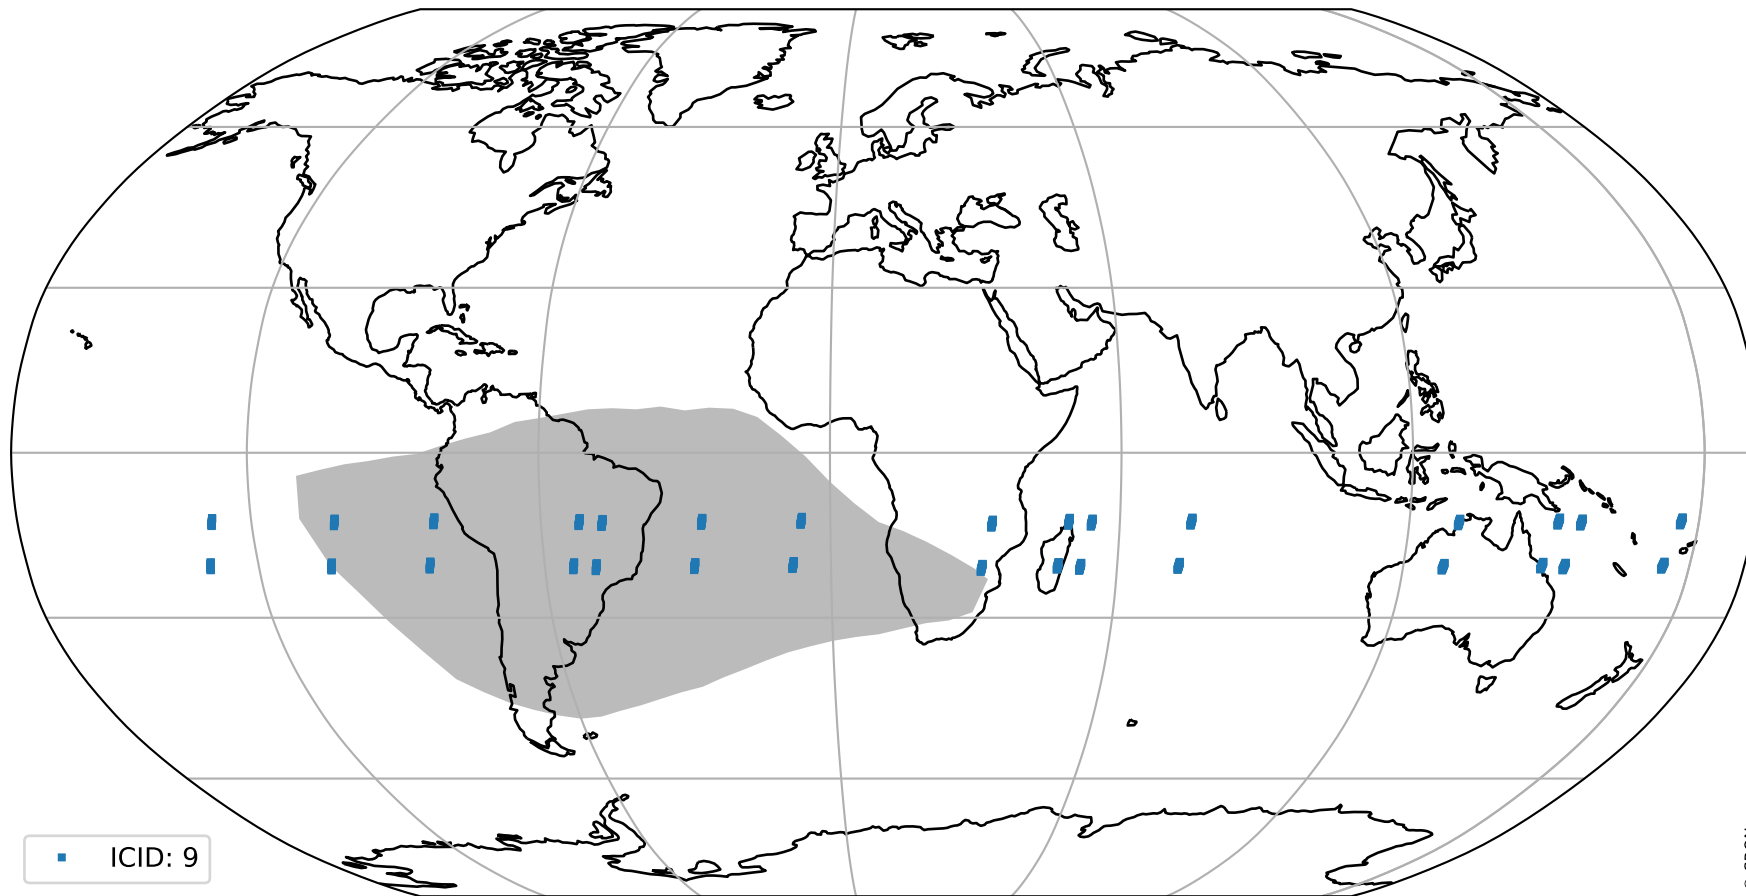

Tropomi SWIR pixel quality (official)

orbits : 15 in [3127, 3172]
coverage : 2018-05-22 / 2018-05-24
created : 2023-08-22T07:43:24

Histograms of pixel-quality

Tropomi SWIR pixel quality (official) ground-tracks of Sentinel-5P

orbits : 15 in [3127, 3172]
coverage : 2018-05-22 / 2018-05-24
created : 2023-08-22T07:43:25

Tropomi SWIR pixel quality (official)

orbits : [2827, 3172]
coverage : 2018-04-30 / 2018-05-24
created : 2023-08-22T07:43:25