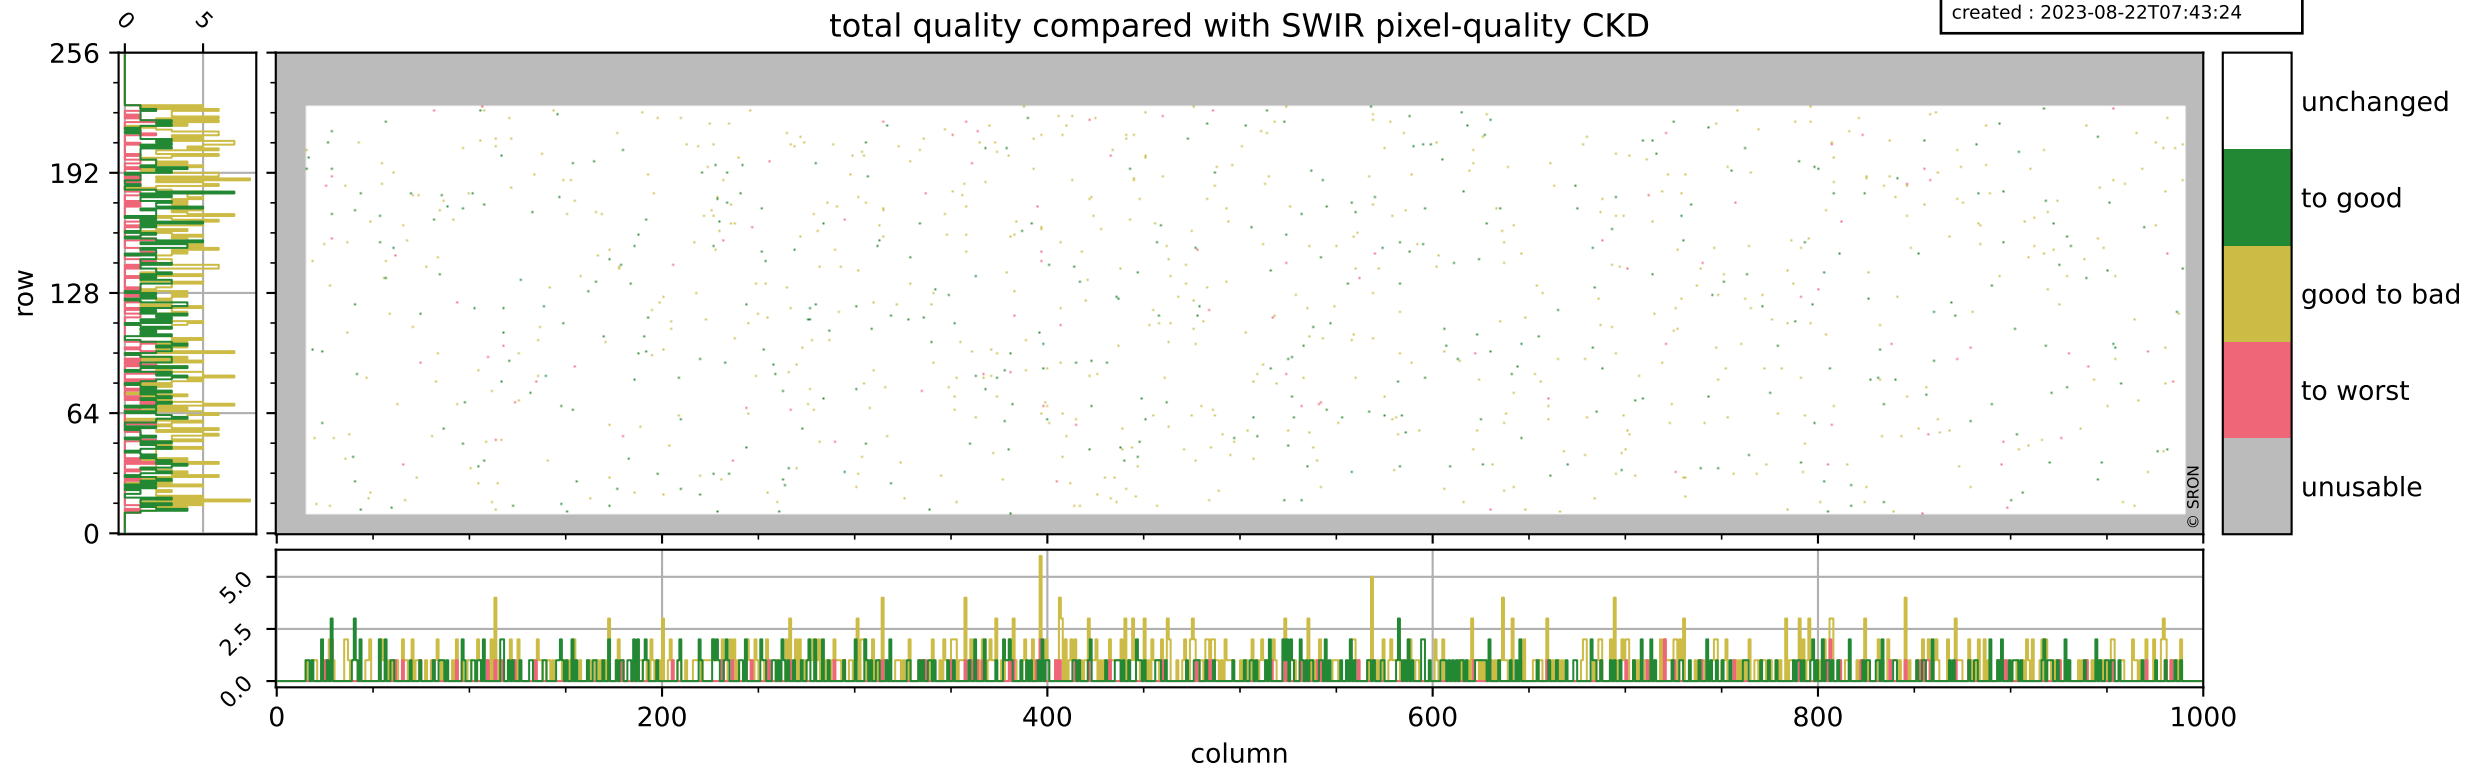

Tropomi SWIR pixel quality (official)

orbits : 15 in [3127, 3172]
coverage : 2018-05-22 / 2018-05-24
bad (quality < 0.8) : 2599
worst (quality < 0.1) : 298
created : 2023-08-22T07:43:24

Tropomi SWIR pixel quality (official)

orbits : 15 in [3127, 3172]
coverage : 2018-05-22 / 2018-05-24
bad (quality < 0.8) : 284
worst (quality < 0.1) : 109
created : 2023-08-22T07:43:24

Tropomi SWIR pixel quality (official)

orbits : 15 in [3127, 3172]
coverage : 2018-05-22 / 2018-05-24
bad (quality < 0.8) : 2341
worst (quality < 0.1) : 216
created : 2023-08-22T07:43:24

Tropomi SWIR pixel quality (official)

orbits : 15 in [3127, 3172]
coverage : 2018-05-22 / 2018-05-24
to good : 367
good to bad : 622
to worst : 92
created : 2023-08-22T07:43:24

total quality compared with SWIR pixel-quality CKD

Tropomi SWIR pixel quality (official)

orbits : 15 in [3127, 3172]
coverage : 2018-05-22 / 2018-05-24
created : 2023-08-22T07:43:24

Histograms of pixel-quality

Tropomi SWIR pixel quality (official) ground-tracks of Sentinel-5P