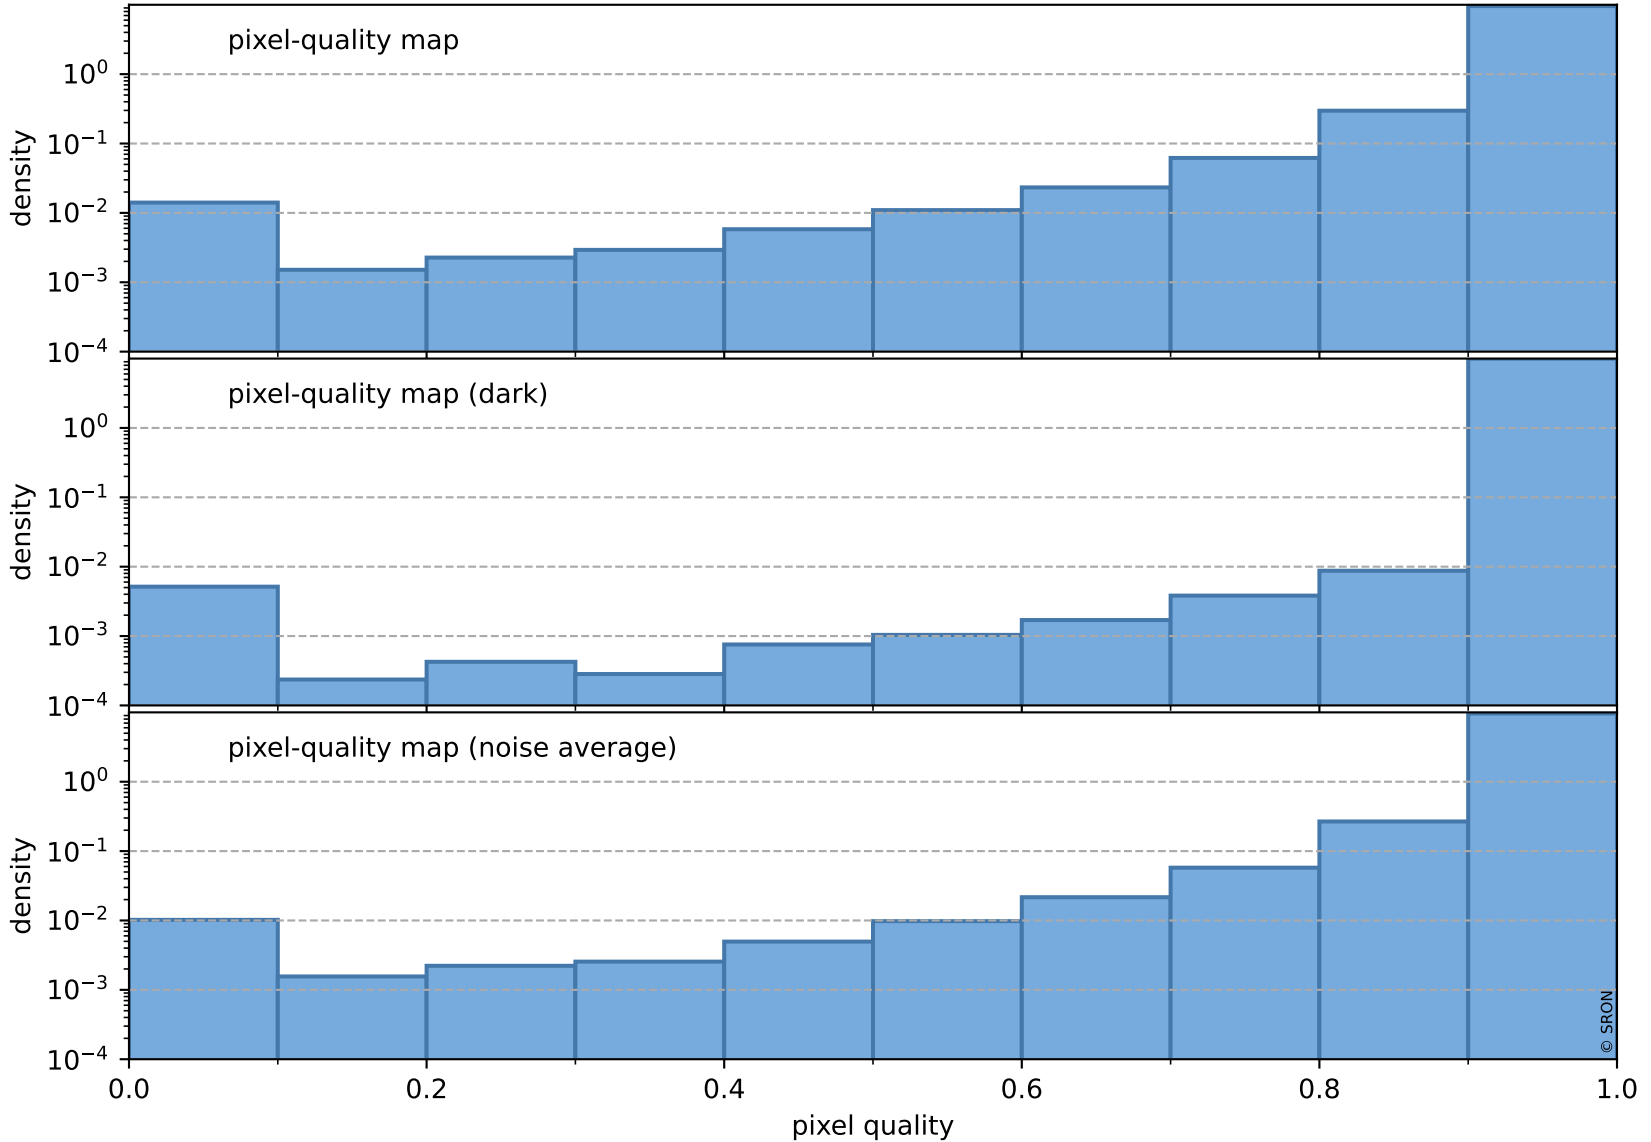

Tropomi SWIR pixel quality (official)

orbits : 15 in [3127, 3172]
coverage : 2018-05-22 / 2018-05-24
to good : 367
good to bad : 622
to worst : 92
created : 2023-08-22T07:43:24

total quality compared with SWIR pixel-quality CKD

Tropomi SWIR pixel quality (official)

orbits : 15 in [3127, 3172]
coverage : 2018-05-22 / 2018-05-24
created : 2023-08-22T07:43:24

Histograms of pixel-quality

Tropomi SWIR pixel quality (official) ground-tracks of Sentinel-5P