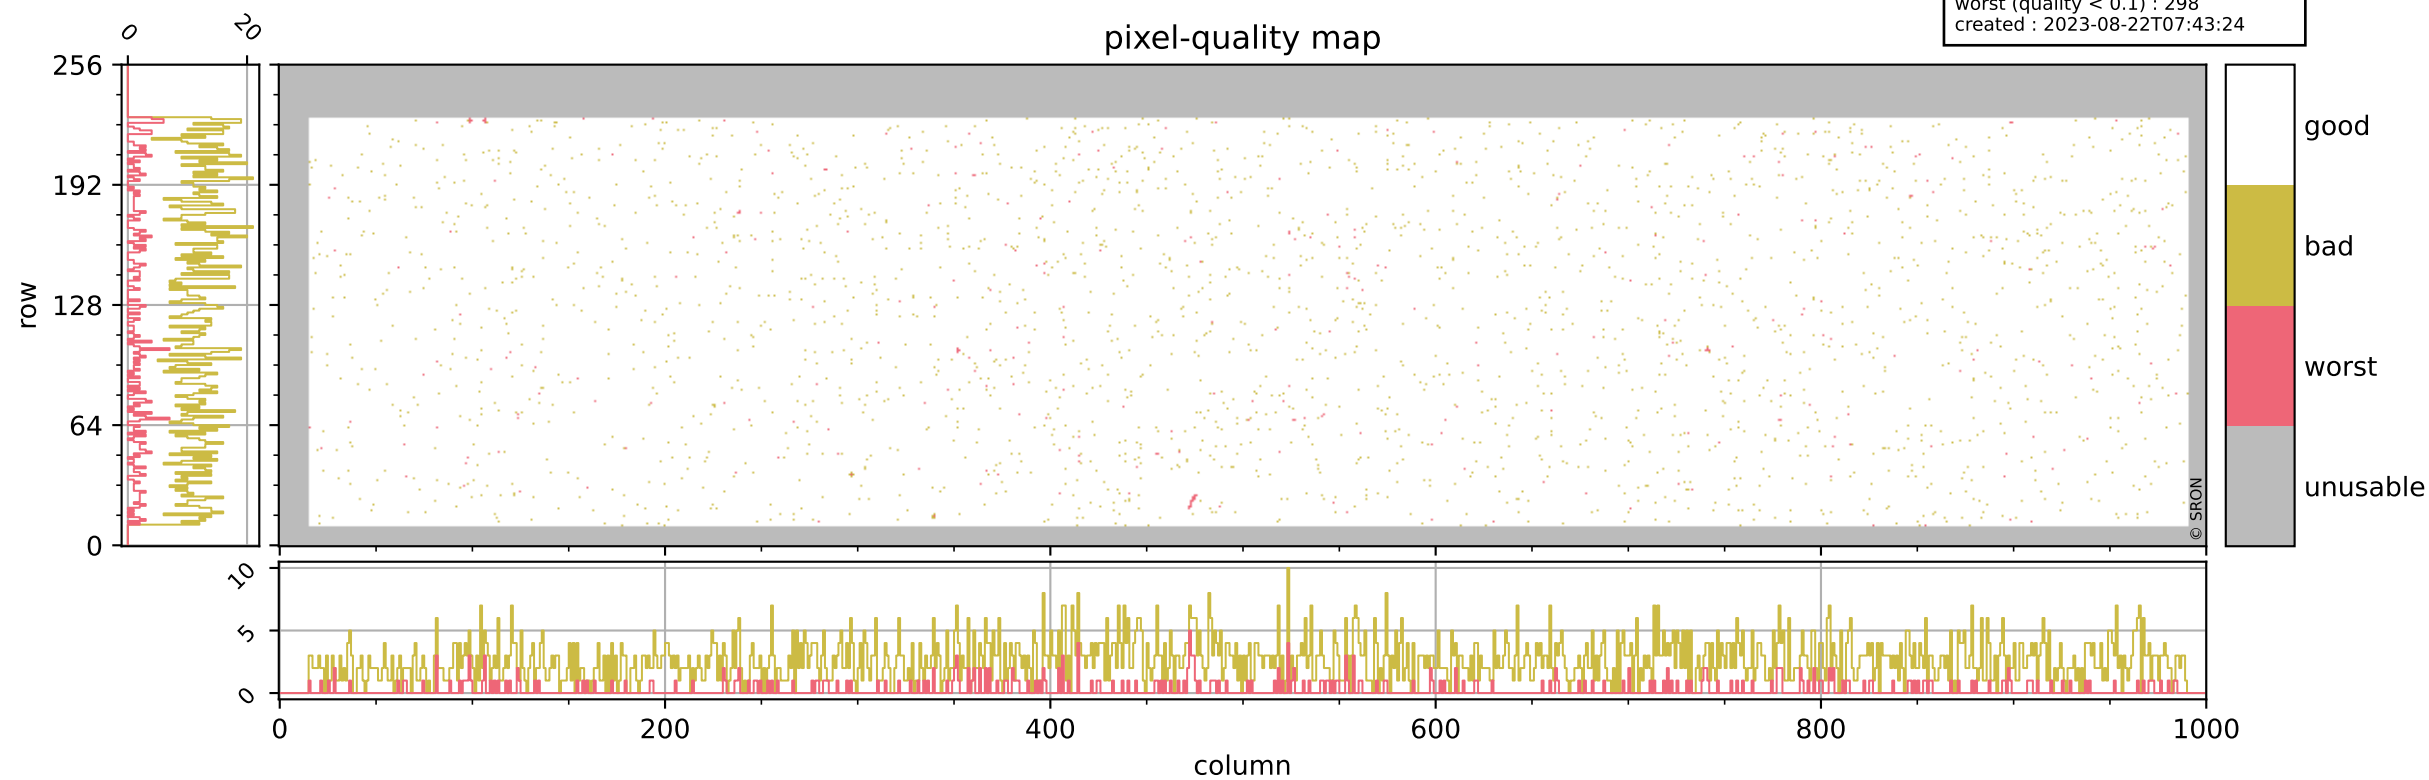

Tropomi SWIR pixel quality (official)

orbits : 15 in [3127, 3172]
coverage : 2018-05-22 / 2018-05-24
bad (quality < 0.8) : 2599
worst (quality < 0.1) : 298
created : 2023-08-22T07:43:24

Tropomi SWIR pixel quality (official)

orbits : 15 in [3127, 3172]
coverage : 2018-05-22 / 2018-05-24
bad (quality < 0.8) : 284
worst (quality < 0.1) : 109
created : 2023-08-22T07:43:24

Tropomi SWIR pixel quality (official)

orbits : 15 in [3127, 3172]
coverage : 2018-05-22 / 2018-05-24
bad (quality < 0.8) : 2341
worst (quality < 0.1) : 216
created : 2023-08-22T07:43:24

Tropomi SWIR pixel quality (official)

orbits : 15 in [3127, 3172]
coverage : 2018-05-22 / 2018-05-24
to good : 367
good to bad : 622
to worst : 92
created : 2023-08-22T07:43:24

total quality compared with SWIR pixel-quality CKD

Tropomi SWIR pixel quality (official)

orbits : 15 in [3127, 3172]
coverage : 2018-05-22 / 2018-05-24
created : 2023-08-22T07:43:24

Histograms of pixel-quality

Tropomi SWIR pixel quality (official) ground-tracks of Sentinel-5P