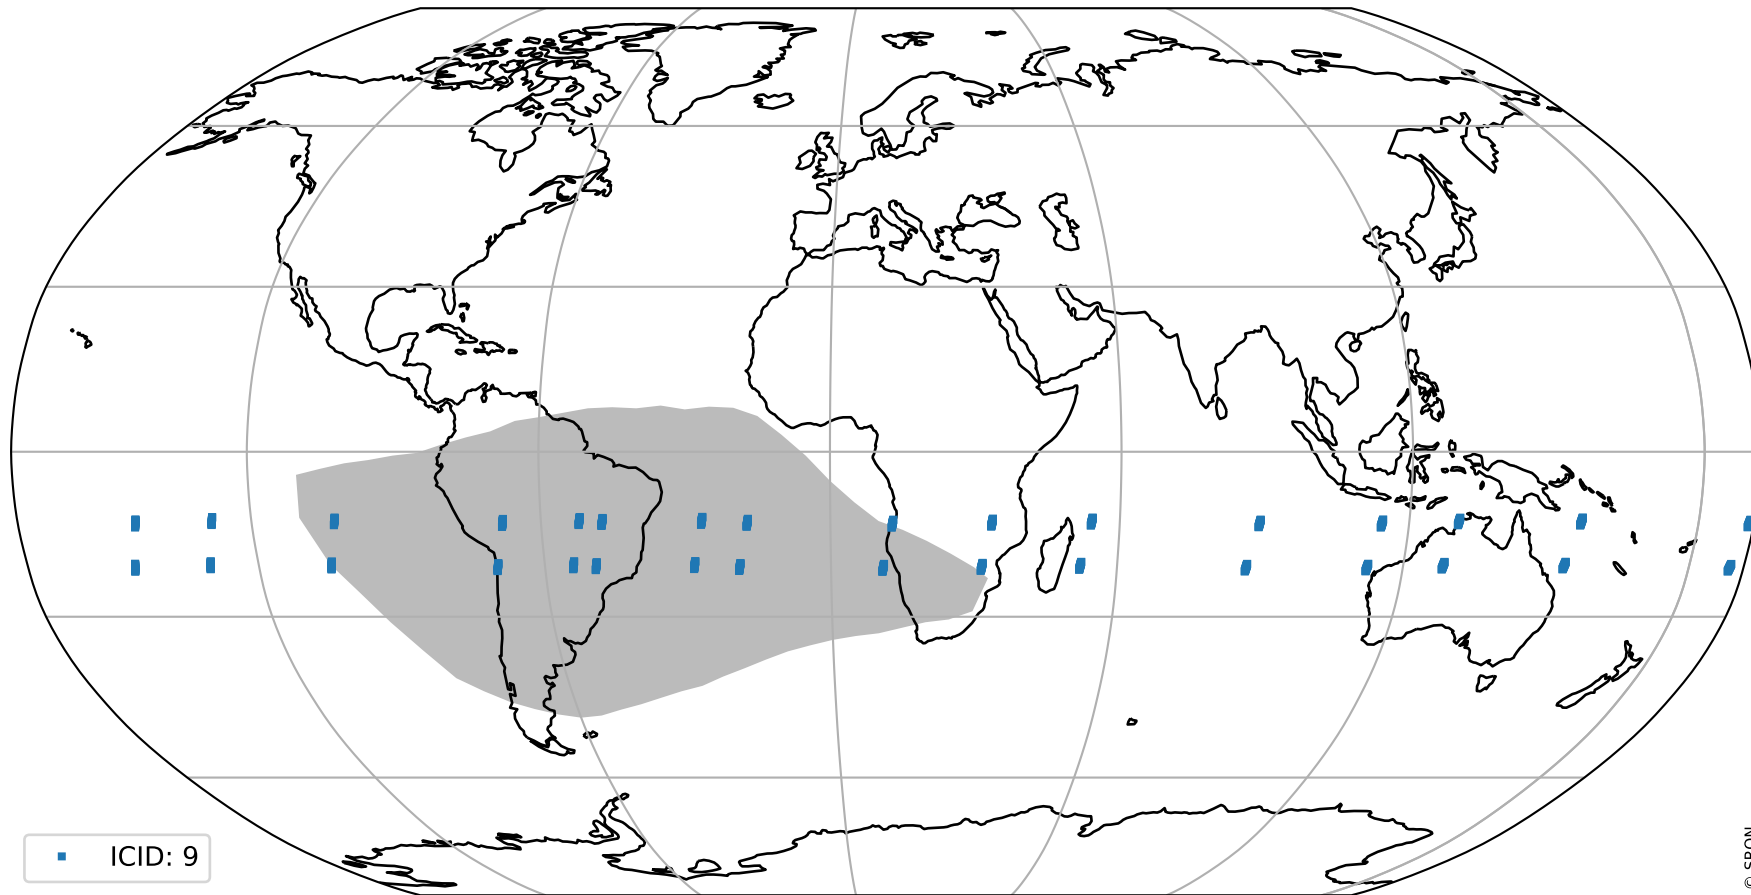

Tropomi SWIR pixel quality (official)

orbits : 16 in [3142, 3187]
coverage : 2018-05-23 / 2018-05-26
bad (quality < 0.8) : 2336
worst (quality < 0.1) : 218
created : 2023-08-22T07:43:26

Tropomi SWIR pixel quality (official)

orbits : 16 in [3142, 3187]
coverage : 2018-05-23 / 2018-05-26
to good : 378
good to bad : 626
to worst : 94
created : 2023-08-22T07:43:26

total quality compared with SWIR pixel-quality CKD

Tropomi SWIR pixel quality (official)

orbits : 16 in [3142, 3187]
coverage : 2018-05-23 / 2018-05-26
created : 2023-08-22T07:43:26

Histograms of pixel-quality

Tropomi SWIR pixel quality (official) ground-tracks of Sentinel-5P

orbits : 16 in [3142, 3187]
coverage : 2018-05-23 / 2018-05-26
created : 2023-08-22T07:43:27

Tropomi SWIR pixel quality (official)

orbits : [2827, 3187]
coverage : 2018-04-30 / 2018-05-26
created : 2023-08-22T07:43:27

trend of pixel quality & temperatures