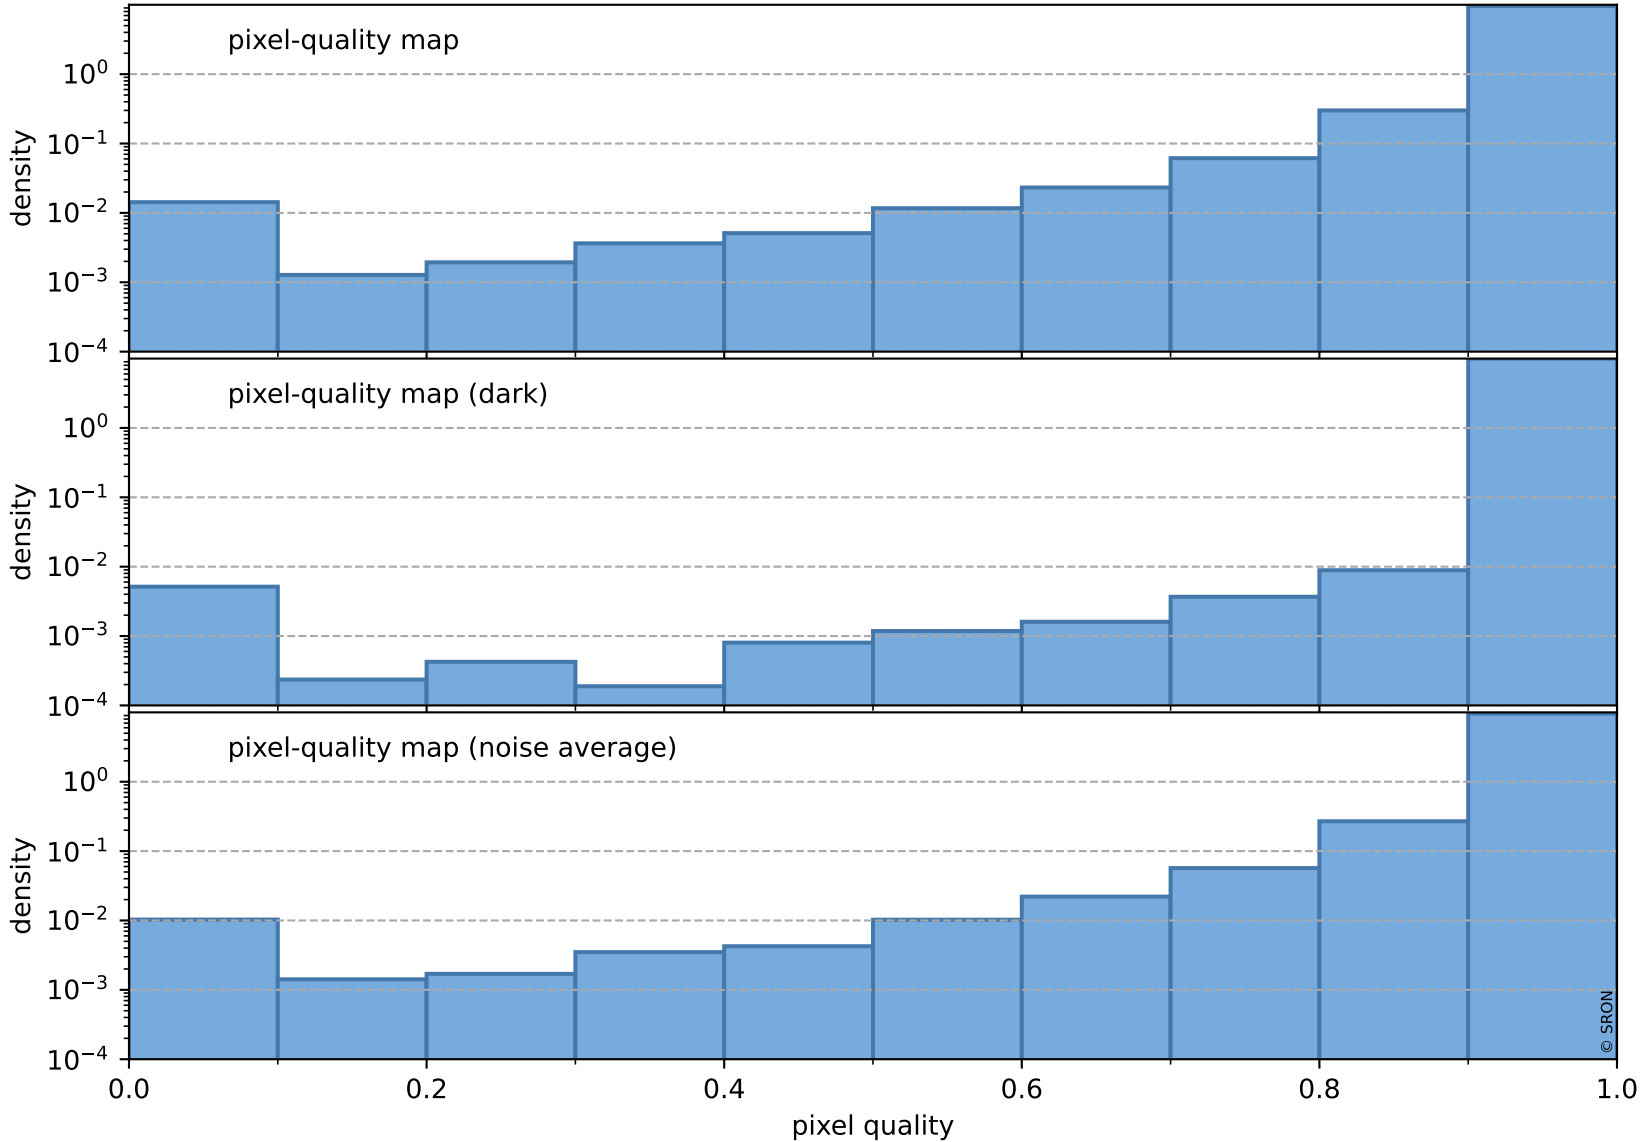

orbits : 16 in [3142, 3187]
coverage : 2018-05-23 / 2018-05-26
to good : 378
good to bad : 626
to worst : 94
created : 2023-08-22T07:43:26

total quality compared with SWIR pixel-quality CKD

Tropomi SWIR pixel quality (official)

orbits : 16 in [3142, 3187]
coverage : 2018-05-23 / 2018-05-26
created : 2023-08-22T07:43:26

Histograms of pixel-quality

Tropomi SWIR pixel quality (official) ground-tracks of Sentinel-5P

orbits : 16 in [3142, 3187]
coverage : 2018-05-23 / 2018-05-26
created : 2023-08-22T07:43:27

Tropomi SWIR pixel quality (official)

orbits : [2827, 3187]
coverage : 2018-04-30 / 2018-05-26
created : 2023-08-22T07:43:27

trend of pixel quality & temperatures