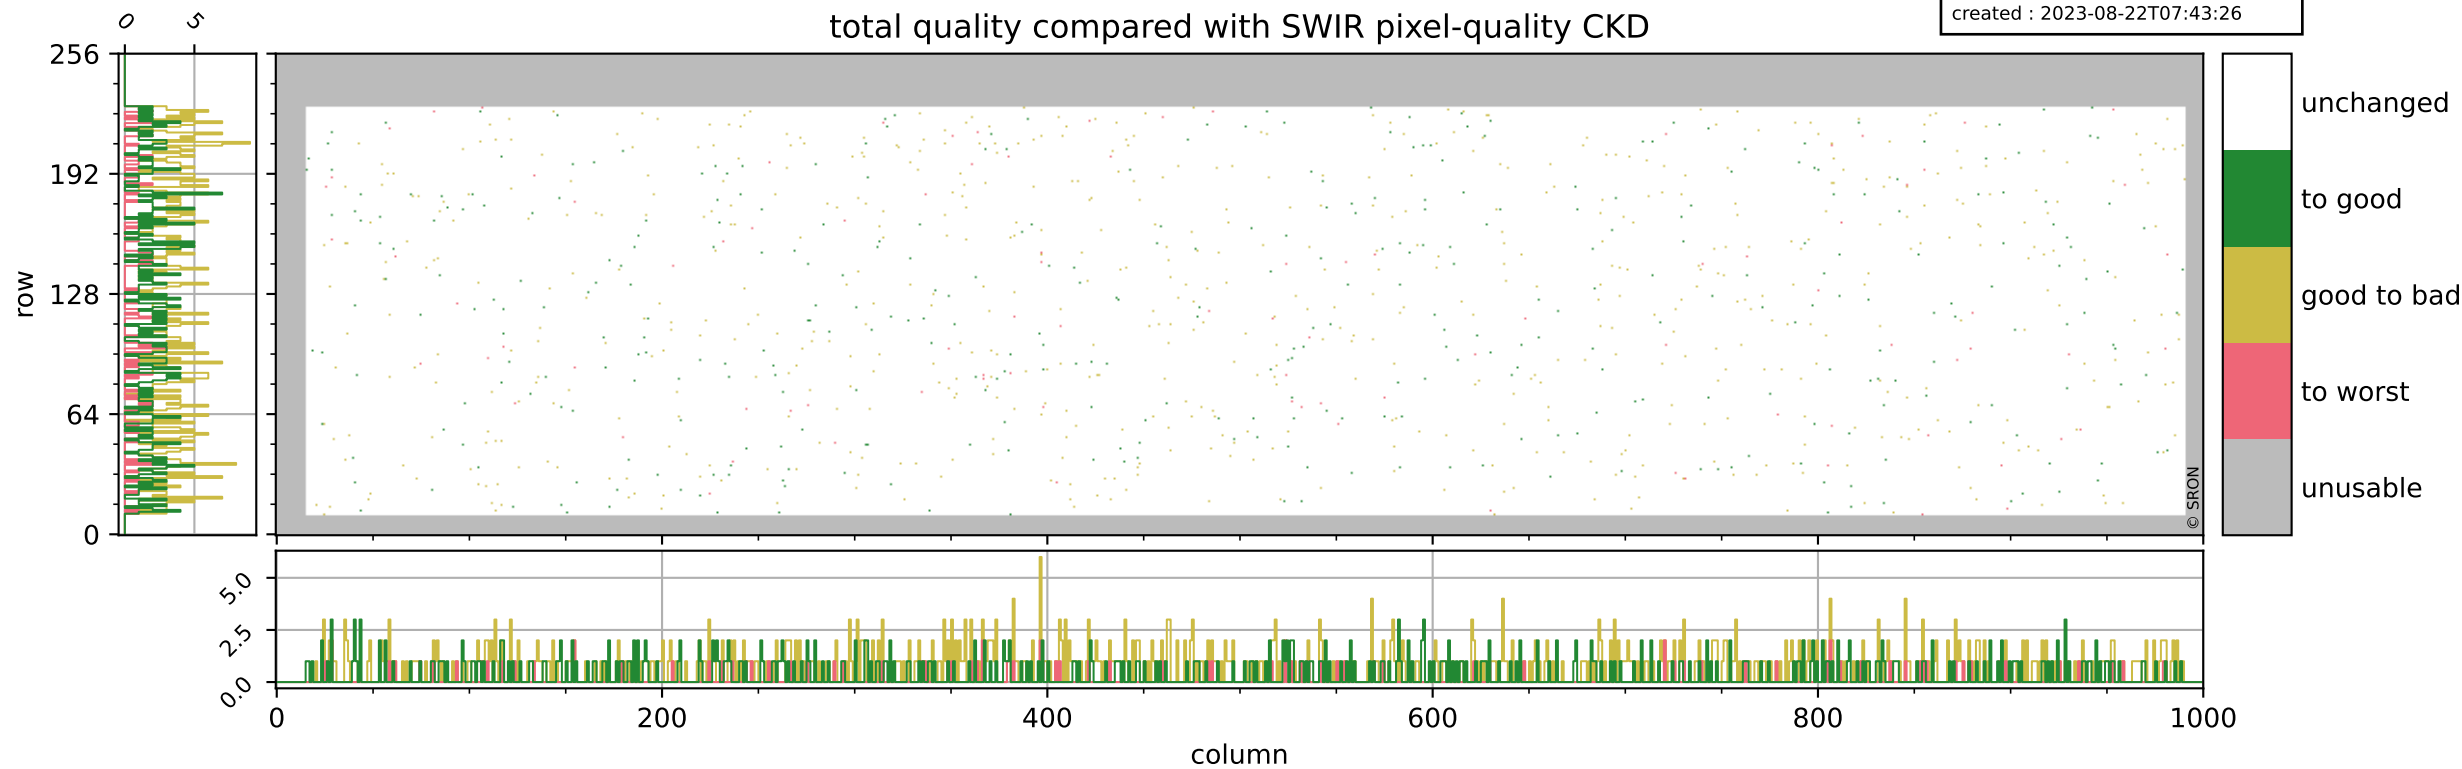

Tropomi SWIR pixel quality (official)

orbits : 16 in [3142, 3187]
coverage : 2018-05-23 / 2018-05-26
bad (quality < 0.8) : 281
worst (quality < 0.1) : 109
created : 2023-08-22T07:43:26

pixel-quality map (dark)

Tropomi SWIR pixel quality (official)

orbits : 16 in [3142, 3187]
coverage : 2018-05-23 / 2018-05-26
bad (quality < 0.8) : 2336
worst (quality < 0.1) : 218
created : 2023-08-22T07:43:26

Tropomi SWIR pixel quality (official)

orbits : 16 in [3142, 3187]
coverage : 2018-05-23 / 2018-05-26
to good : 378
good to bad : 626
to worst : 94
created : 2023-08-22T07:43:26

total quality compared with SWIR pixel-quality CKD

Tropomi SWIR pixel quality (official)

orbits : 16 in [3142, 3187]
coverage : 2018-05-23 / 2018-05-26
created : 2023-08-22T07:43:26

Histograms of pixel-quality

Tropomi SWIR pixel quality (official) ground-tracks of Sentinel-5P

orbits : 16 in [3142, 3187]
coverage : 2018-05-23 / 2018-05-26
created : 2023-08-22T07:43:27