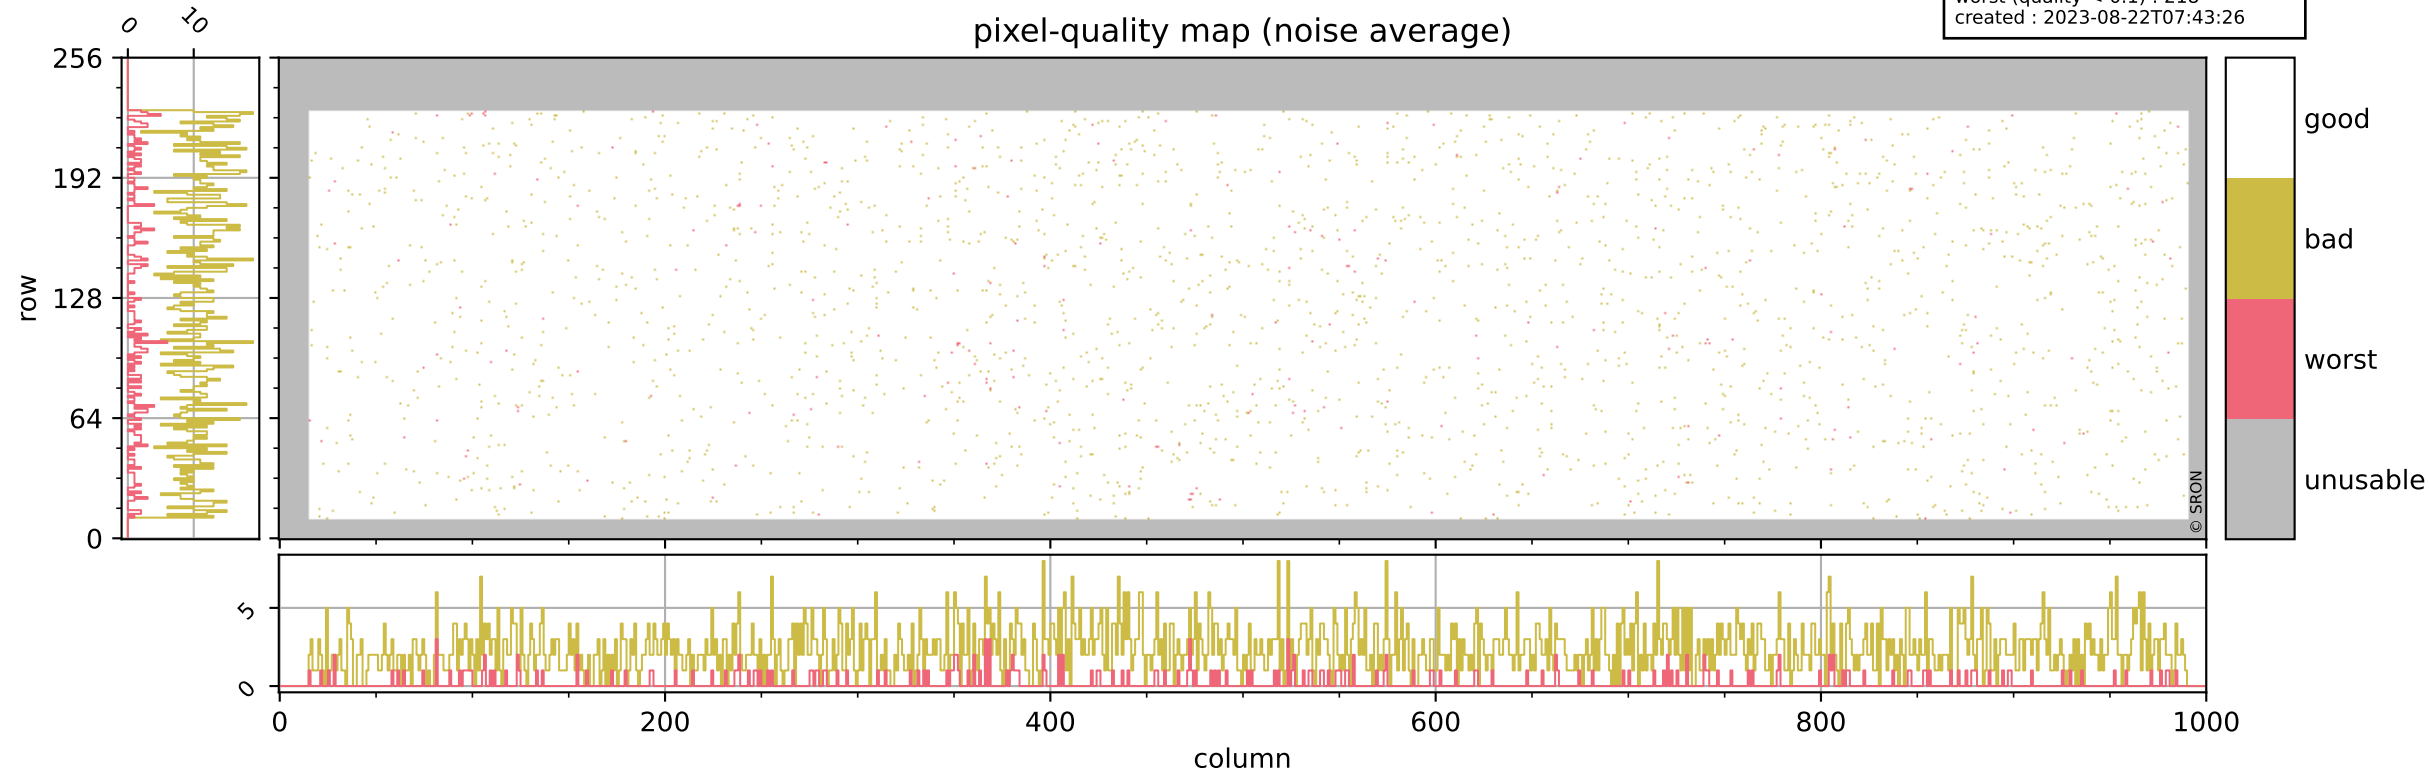

Tropomi SWIR pixel quality (official)

orbits : 16 in [3142, 3187]
coverage : 2018-05-23 / 2018-05-26
bad (quality < 0.8) : 281
worst (quality < 0.1) : 109
created : 2023-08-22T07:43:26

pixel-quality map (dark)

Tropomi SWIR pixel quality (official)

orbits : 16 in [3142, 3187]
coverage : 2018-05-23 / 2018-05-26
bad (quality < 0.8) : 2336
worst (quality < 0.1) : 218
created : 2023-08-22T07:43:26

Tropomi SWIR pixel quality (official)

orbits : 16 in [3142, 3187]
coverage : 2018-05-23 / 2018-05-26
to good : 378
good to bad : 626
to worst : 94
created : 2023-08-22T07:43:26

total quality compared with SWIR pixel-quality CKD

Tropomi SWIR pixel quality (official)

orbits : 16 in [3142, 3187]
coverage : 2018-05-23 / 2018-05-26
created : 2023-08-22T07:43:26

Histograms of pixel-quality

Tropomi SWIR pixel quality (official) ground-tracks of Sentinel-5P

orbits : 16 in [3142, 3187]
coverage : 2018-05-23 / 2018-05-26
created : 2023-08-22T07:43:27