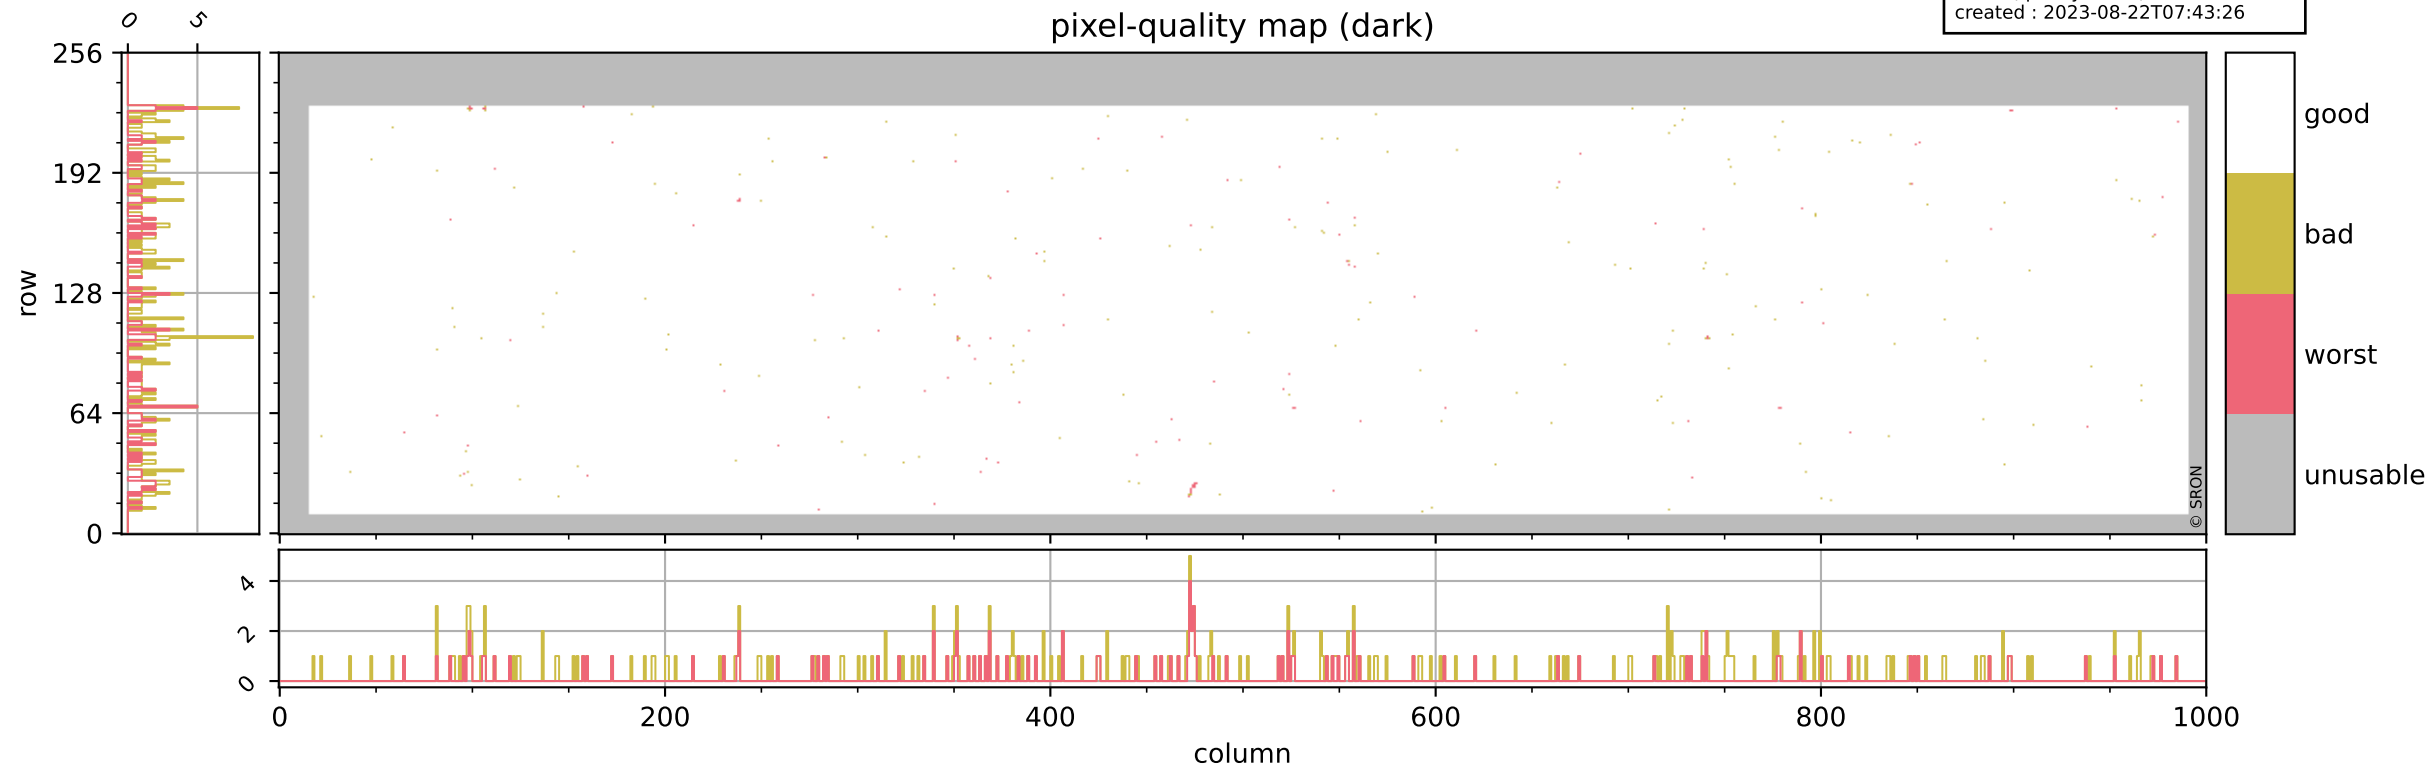

Tropomi SWIR pixel quality (official)

orbits : 16 in [3142, 3187]
coverage : 2018-05-23 / 2018-05-26
bad (quality < 0.8) : 2594
worst (quality < 0.1) : 302
created : 2023-08-22T07:43:26

pixel-quality map

Tropomi SWIR pixel quality (official)

orbits : 16 in [3142, 3187]
coverage : 2018-05-23 / 2018-05-26
bad (quality < 0.8) : 281
worst (quality < 0.1) : 109
created : 2023-08-22T07:43:26

pixel-quality map (dark)

Tropomi SWIR pixel quality (official)

orbits : 16 in [3142, 3187]
coverage : 2018-05-23 / 2018-05-26
bad (quality < 0.8) : 2336
worst (quality < 0.1) : 218
created : 2023-08-22T07:43:26

Tropomi SWIR pixel quality (official)

orbits : 16 in [3142, 3187]
coverage : 2018-05-23 / 2018-05-26
created : 2023-08-22T07:43:26

Histograms of pixel-quality

Tropomi SWIR pixel quality (official) ground-tracks of Sentinel-5P

orbits : 16 in [3142, 3187]
coverage : 2018-05-23 / 2018-05-26
created : 2023-08-22T07:43:27