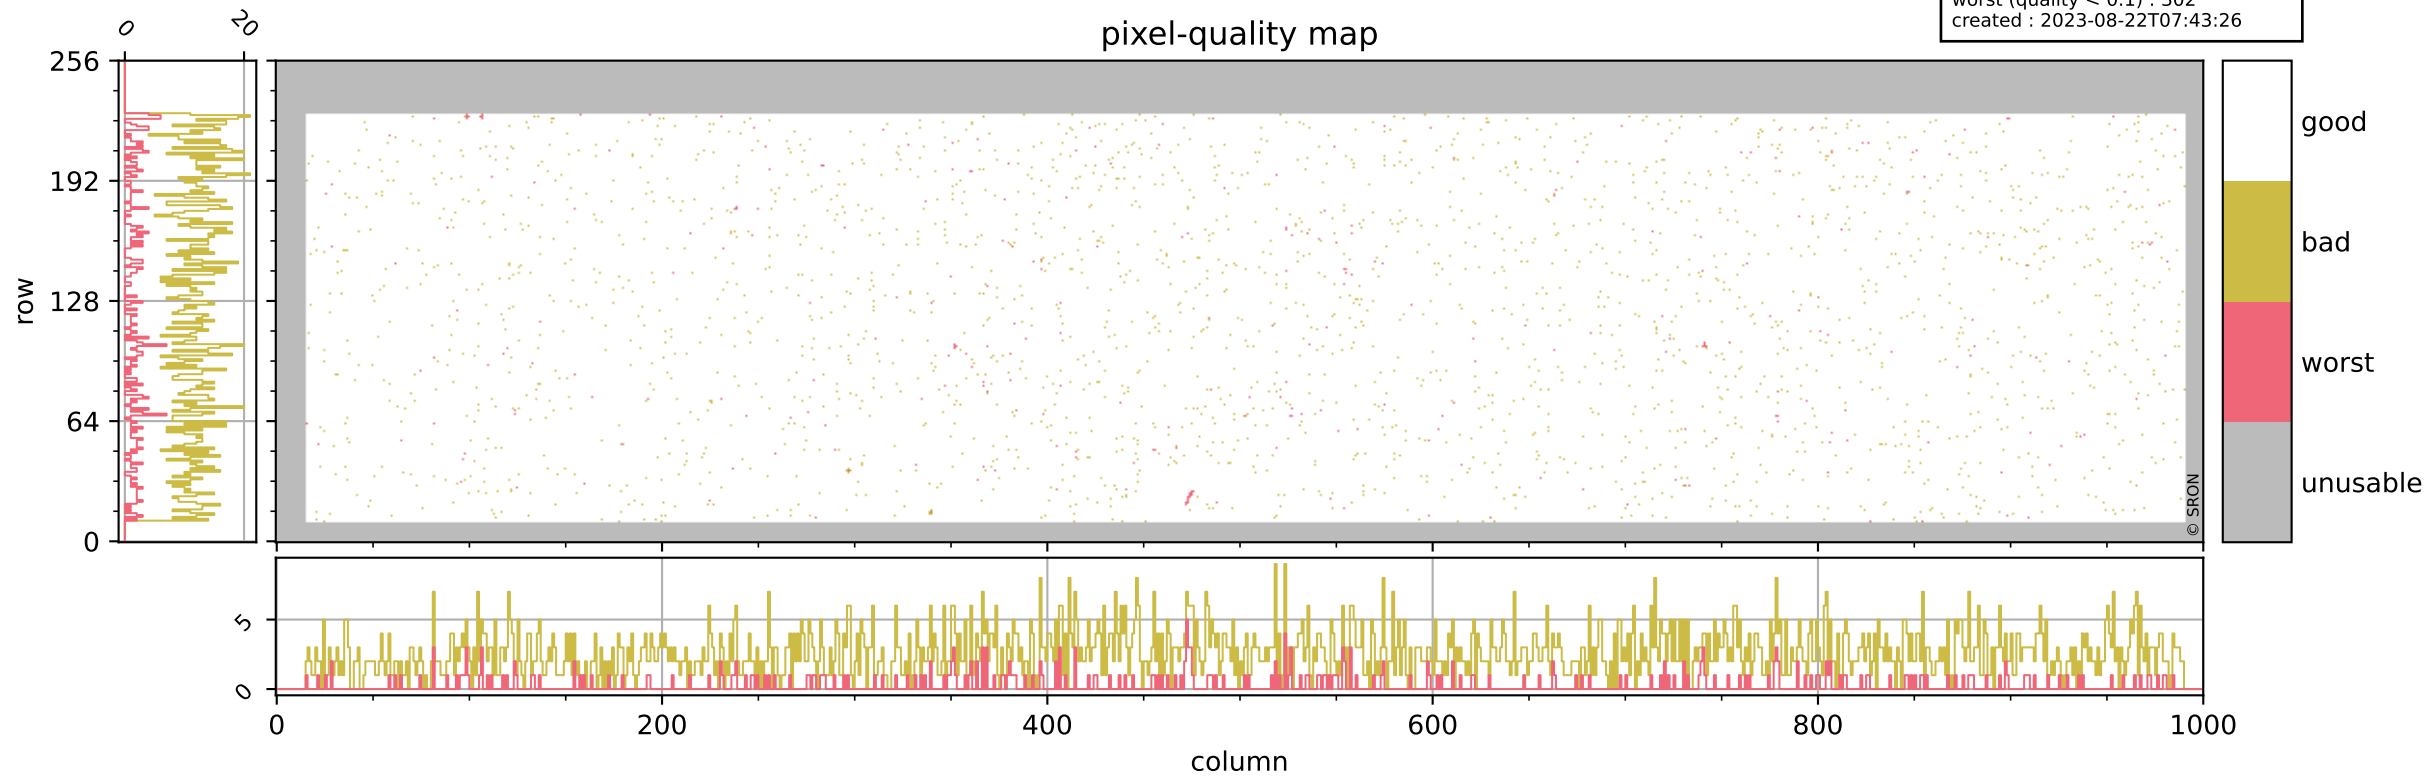

Tropomi SWIR pixel quality (official)

orbits : 16 in [3142, 3187]
coverage : 2018-05-23 / 2018-05-26
bad (quality < 0.8) : 2594
worst (quality < 0.1) : 302
created : 2023-08-22T07:43:26

pixel-quality map

Tropomi SWIR pixel quality (official)

orbits : 16 in [3142, 3187]
coverage : 2018-05-23 / 2018-05-26
bad (quality < 0.8) : 281
worst (quality < 0.1) : 109
created : 2023-08-22T07:43:26

pixel-quality map (dark)

Tropomi SWIR pixel quality (official)

orbits : 16 in [3142, 3187]
coverage : 2018-05-23 / 2018-05-26
bad (quality < 0.8) : 2336
worst (quality < 0.1) : 218
created : 2023-08-22T07:43:26

Tropomi SWIR pixel quality (official)

orbits : 16 in [3142, 3187]
coverage : 2018-05-23 / 2018-05-26
created : 2023-08-22T07:43:26

Histograms of pixel-quality

Tropomi SWIR pixel quality (official) ground-tracks of Sentinel-5P

orbits : 16 in [3142, 3187]
coverage : 2018-05-23 / 2018-05-26
created : 2023-08-22T07:43:27