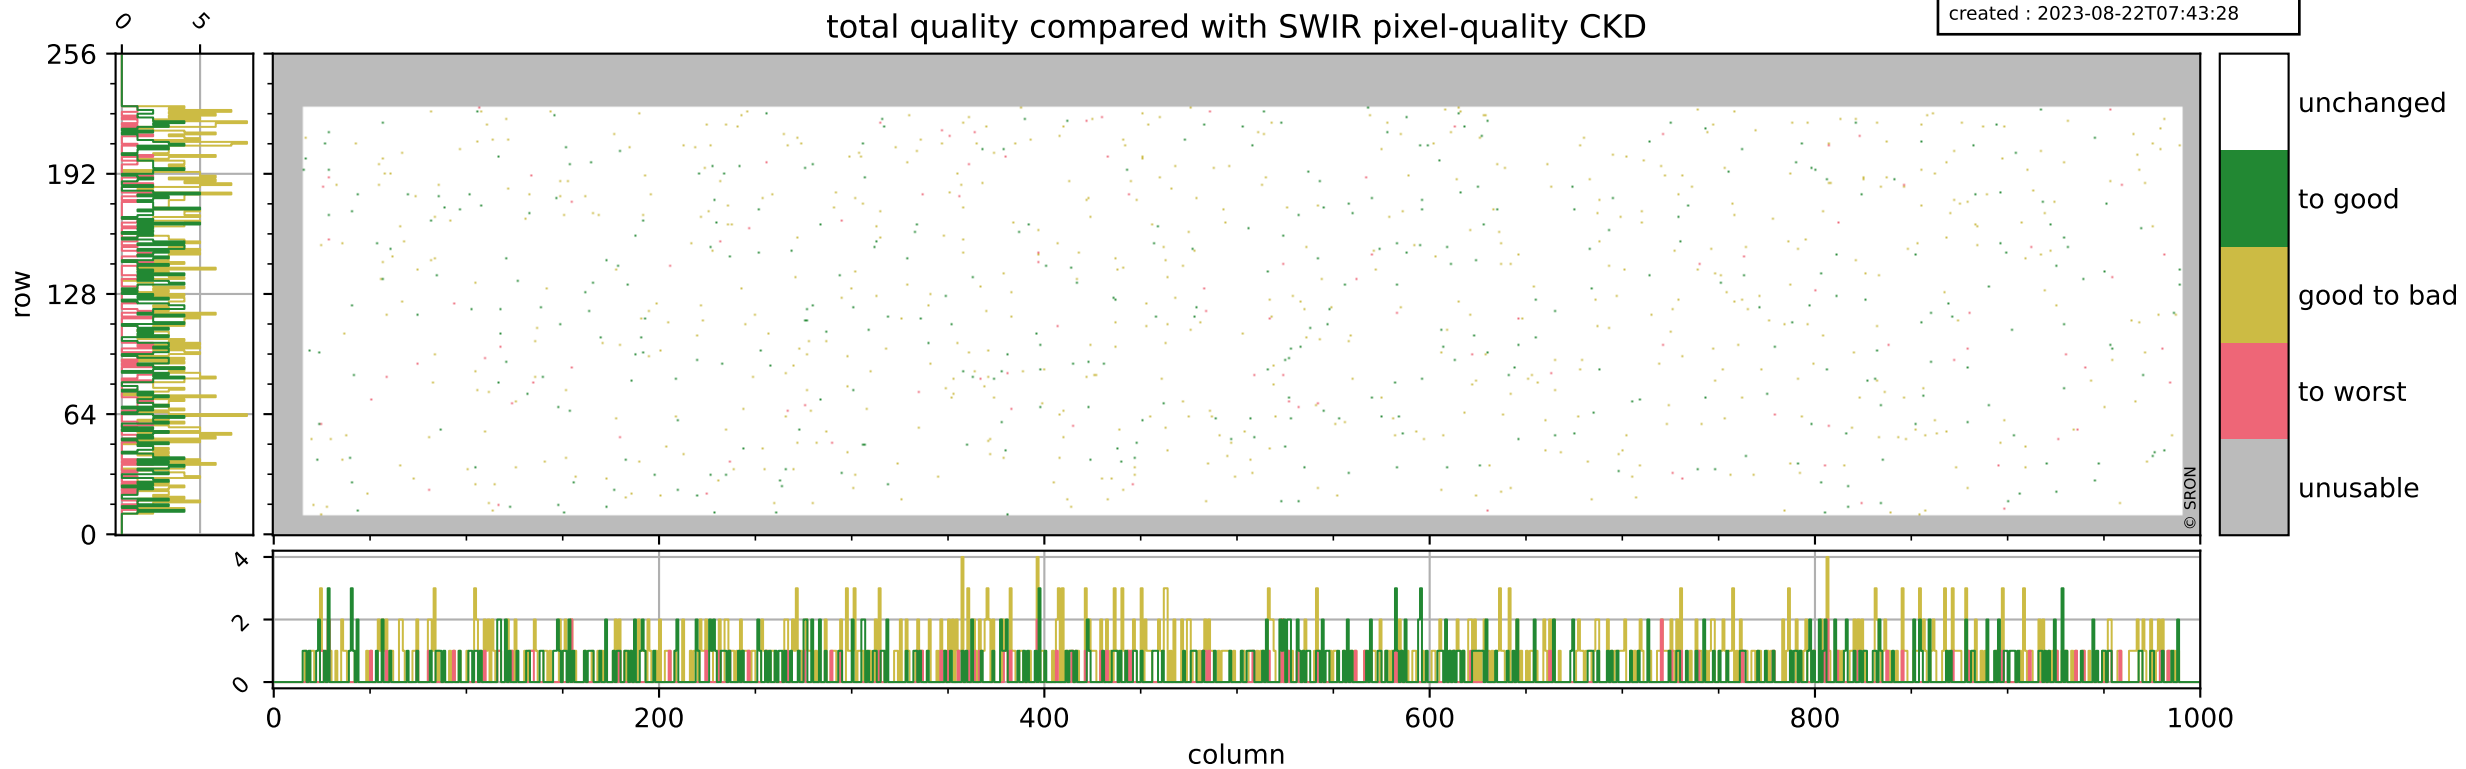

Tropomi SWIR pixel quality (official)

orbits : 15 in [3157, 3202]
coverage : 2018-05-24 / 2018-05-27
bad (quality < 0.8) : 283
worst (quality < 0.1) : 109
created : 2023-08-22T07:43:28

Tropomi SWIR pixel quality (official)

orbits : 15 in [3157, 3202]
coverage : 2018-05-24 / 2018-05-27
bad (quality < 0.8) : 2323
worst (quality < 0.1) : 227
created : 2023-08-22T07:43:28

Tropomi SWIR pixel quality (official)

orbits : 15 in [3157, 3202]
coverage : 2018-05-24 / 2018-05-27
to good : 372
good to bad : 603
to worst : 101
created : 2023-08-22T07:43:28

total quality compared with SWIR pixel-quality CKD

Tropomi SWIR pixel quality (official)

orbits : 15 in [3157, 3202]
coverage : 2018-05-24 / 2018-05-27
created : 2023-08-22T07:43:29

Histograms of pixel-quality

Tropomi SWIR pixel quality (official) ground-tracks of Sentinel-5P

orbits : 15 in [3157, 3202]
coverage : 2018-05-24 / 2018-05-27
created : 2023-08-22T07:43:29

Tropomi SWIR pixel quality (official)

orbits : [2827, 3202]
coverage : 2018-04-30 / 2018-05-27
created : 2023-08-22T07:43:29