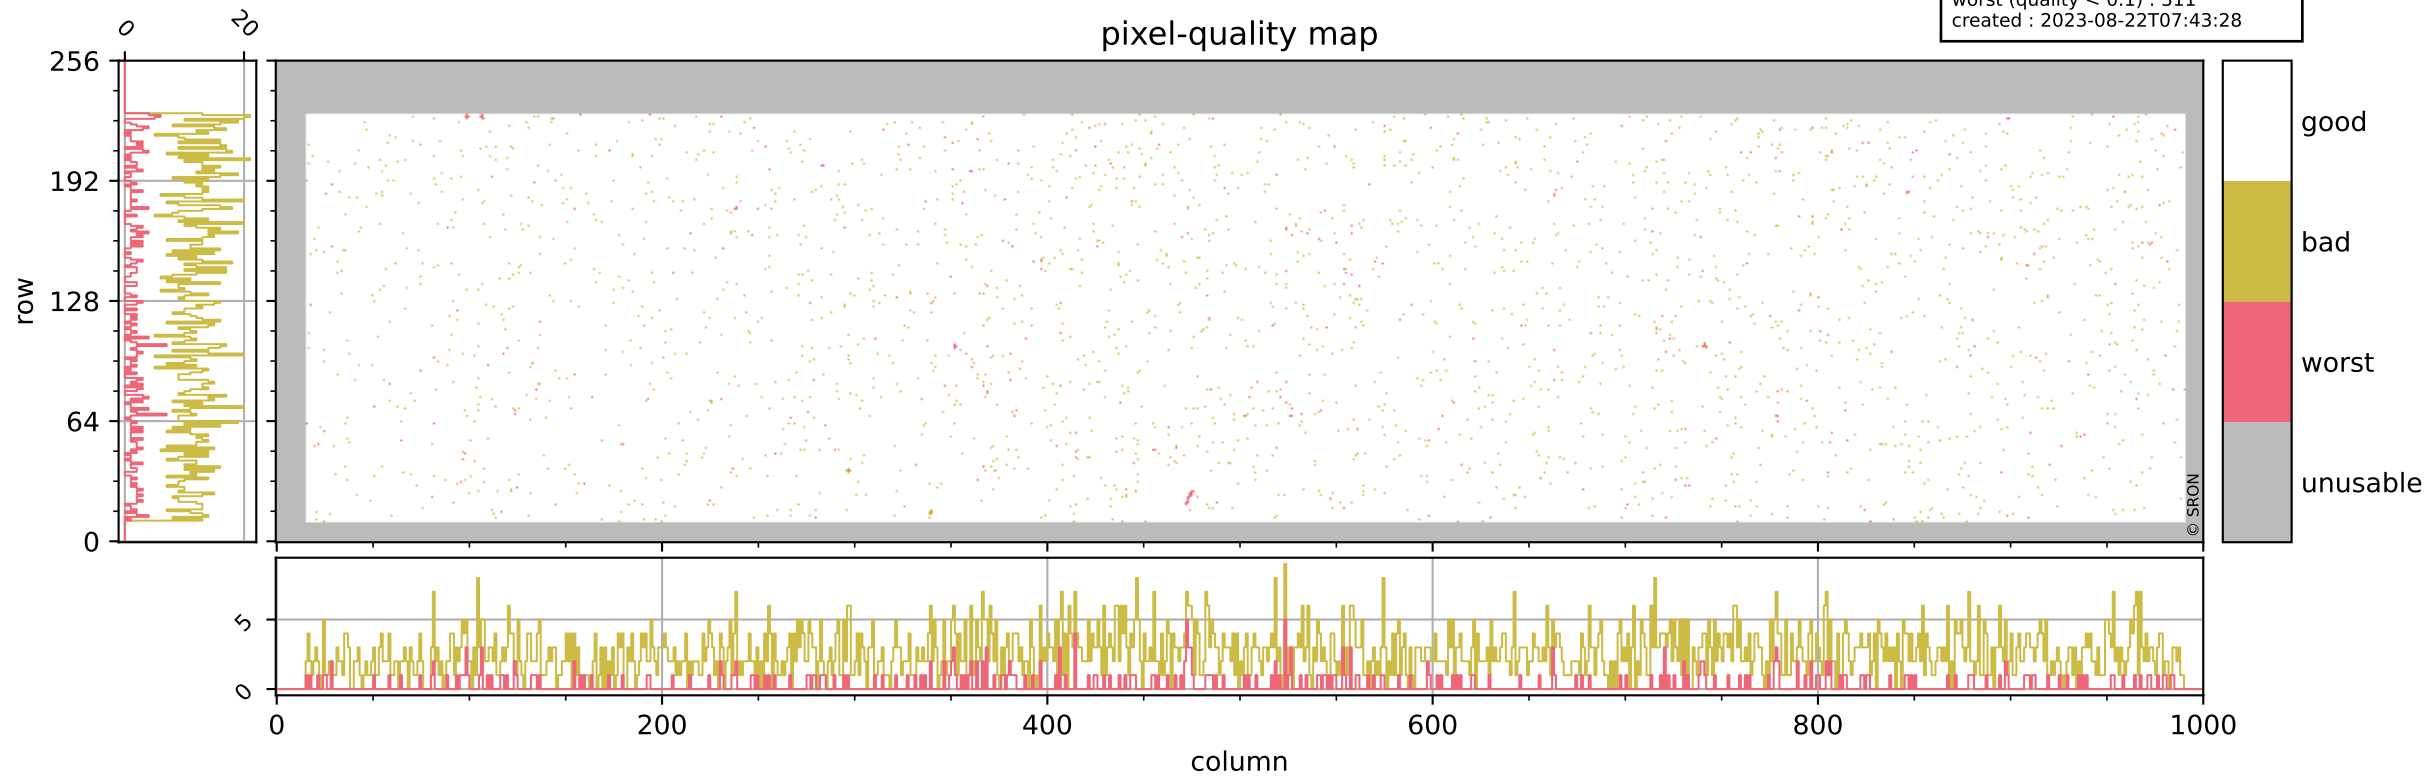

Tropomi SWIR pixel quality (official)

orbits : 15 in [3157, 3202]
coverage : 2018-05-24 / 2018-05-27
bad (quality < 0.8) : 2583
worst (quality < 0.1) : 311
created : 2023-08-22T07:43:28

pixel-quality map

Tropomi SWIR pixel quality (official)

orbits : 15 in [3157, 3202]
coverage : 2018-05-24 / 2018-05-27
bad (quality < 0.8) : 283
worst (quality < 0.1) : 109
created : 2023-08-22T07:43:28

Tropomi SWIR pixel quality (official)

orbits : 15 in [3157, 3202]
coverage : 2018-05-24 / 2018-05-27
bad (quality < 0.8) : 2323
worst (quality < 0.1) : 227
created : 2023-08-22T07:43:28

Tropomi SWIR pixel quality (official)

orbits : 15 in [3157, 3202]
coverage : 2018-05-24 / 2018-05-27
to good : 372
good to bad : 603
to worst : 101
created : 2023-08-22T07:43:28

Tropomi SWIR pixel quality (official) ground-tracks of Sentinel-5P

orbits : 15 in [3157, 3202]
coverage : 2018-05-24 / 2018-05-27
created : 2023-08-22T07:43:29

Tropomi SWIR pixel quality (official)

orbits : [2827, 3202]
coverage : 2018-04-30 / 2018-05-27
created : 2023-08-22T07:43:29