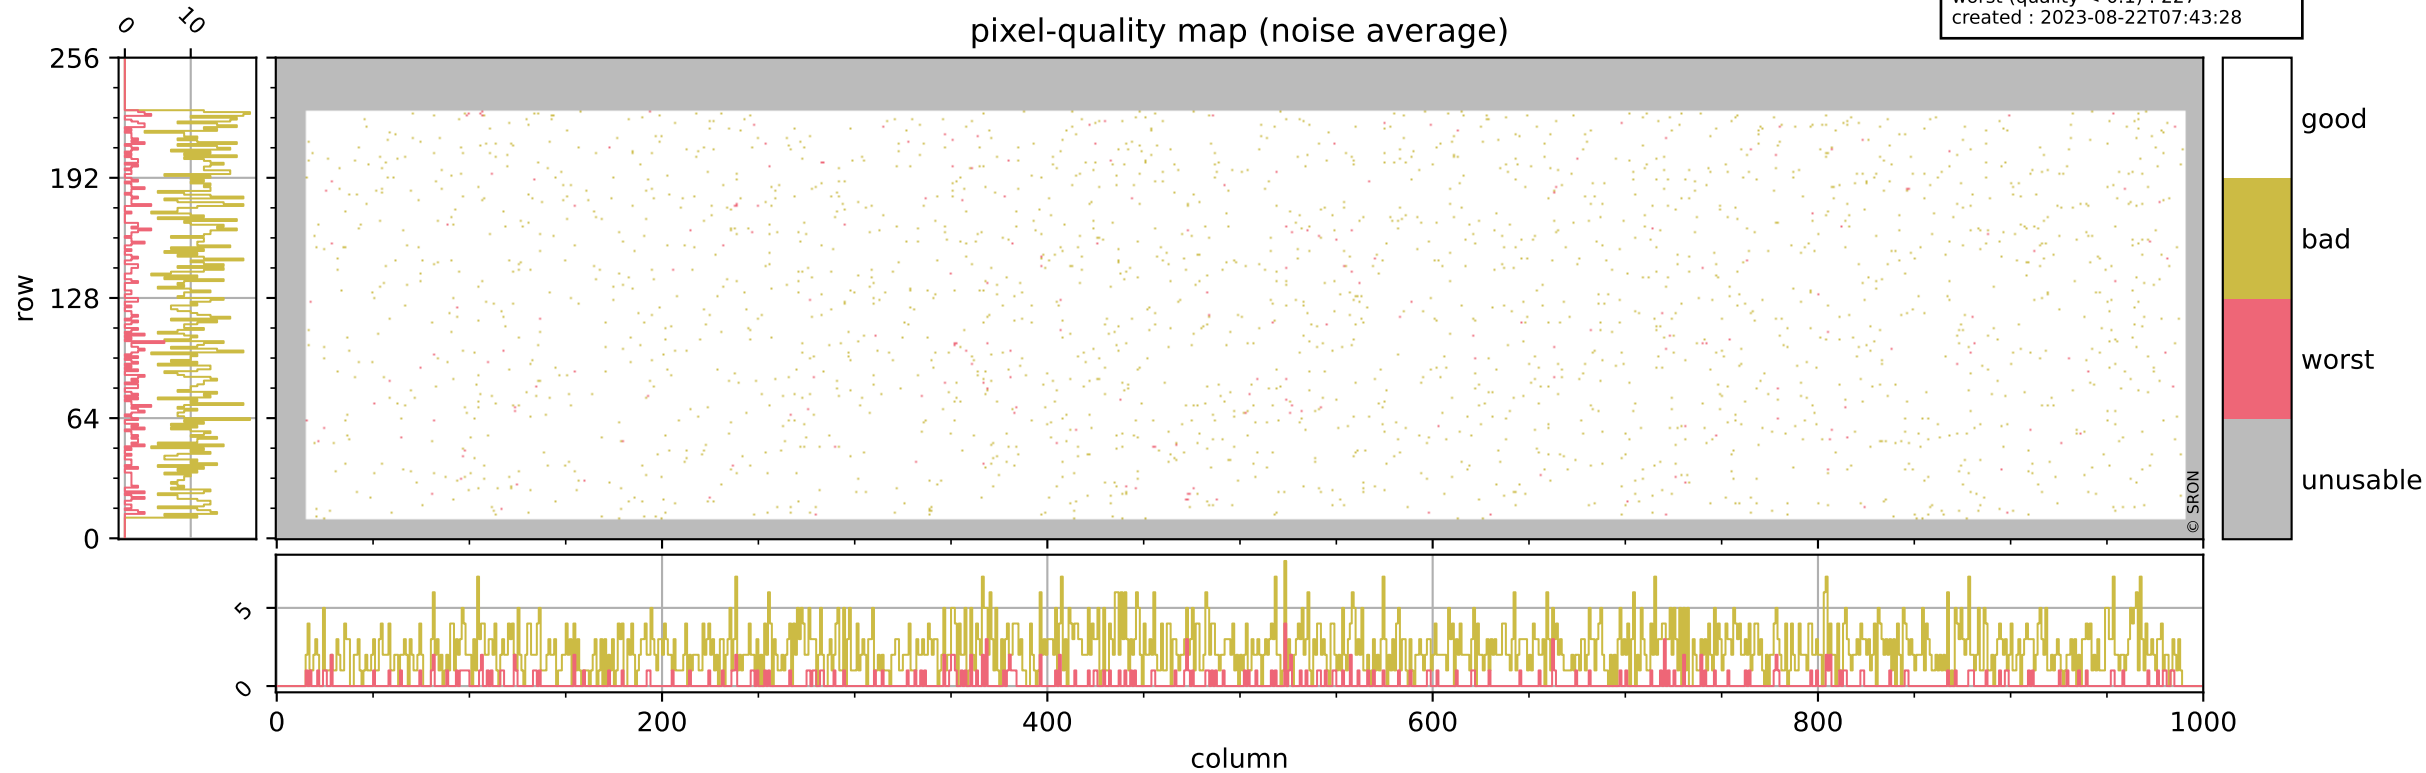

Tropomi SWIR pixel quality (official)

orbits : 15 in [3157, 3202]
coverage : 2018-05-24 / 2018-05-27
bad (quality < 0.8) : 2583
worst (quality < 0.1) : 311
created : 2023-08-22T07:43:28

pixel-quality map

Tropomi SWIR pixel quality (official)

orbits : 15 in [3157, 3202]
coverage : 2018-05-24 / 2018-05-27
bad (quality < 0.8) : 283
worst (quality < 0.1) : 109
created : 2023-08-22T07:43:28

Tropomi SWIR pixel quality (official)

orbits : 15 in [3157, 3202]
coverage : 2018-05-24 / 2018-05-27
bad (quality < 0.8) : 2323
worst (quality < 0.1) : 227
created : 2023-08-22T07:43:28

Tropomi SWIR pixel quality (official)

orbits : 15 in [3157, 3202]
coverage : 2018-05-24 / 2018-05-27
to good : 372
good to bad : 603
to worst : 101
created : 2023-08-22T07:43:28

Tropomi SWIR pixel quality (official) ground-tracks of Sentinel-5P

orbits : 15 in [3157, 3202]
coverage : 2018-05-24 / 2018-05-27
created : 2023-08-22T07:43:29

Tropomi SWIR pixel quality (official)

orbits : [2827, 3202]
coverage : 2018-04-30 / 2018-05-27
created : 2023-08-22T07:43:29