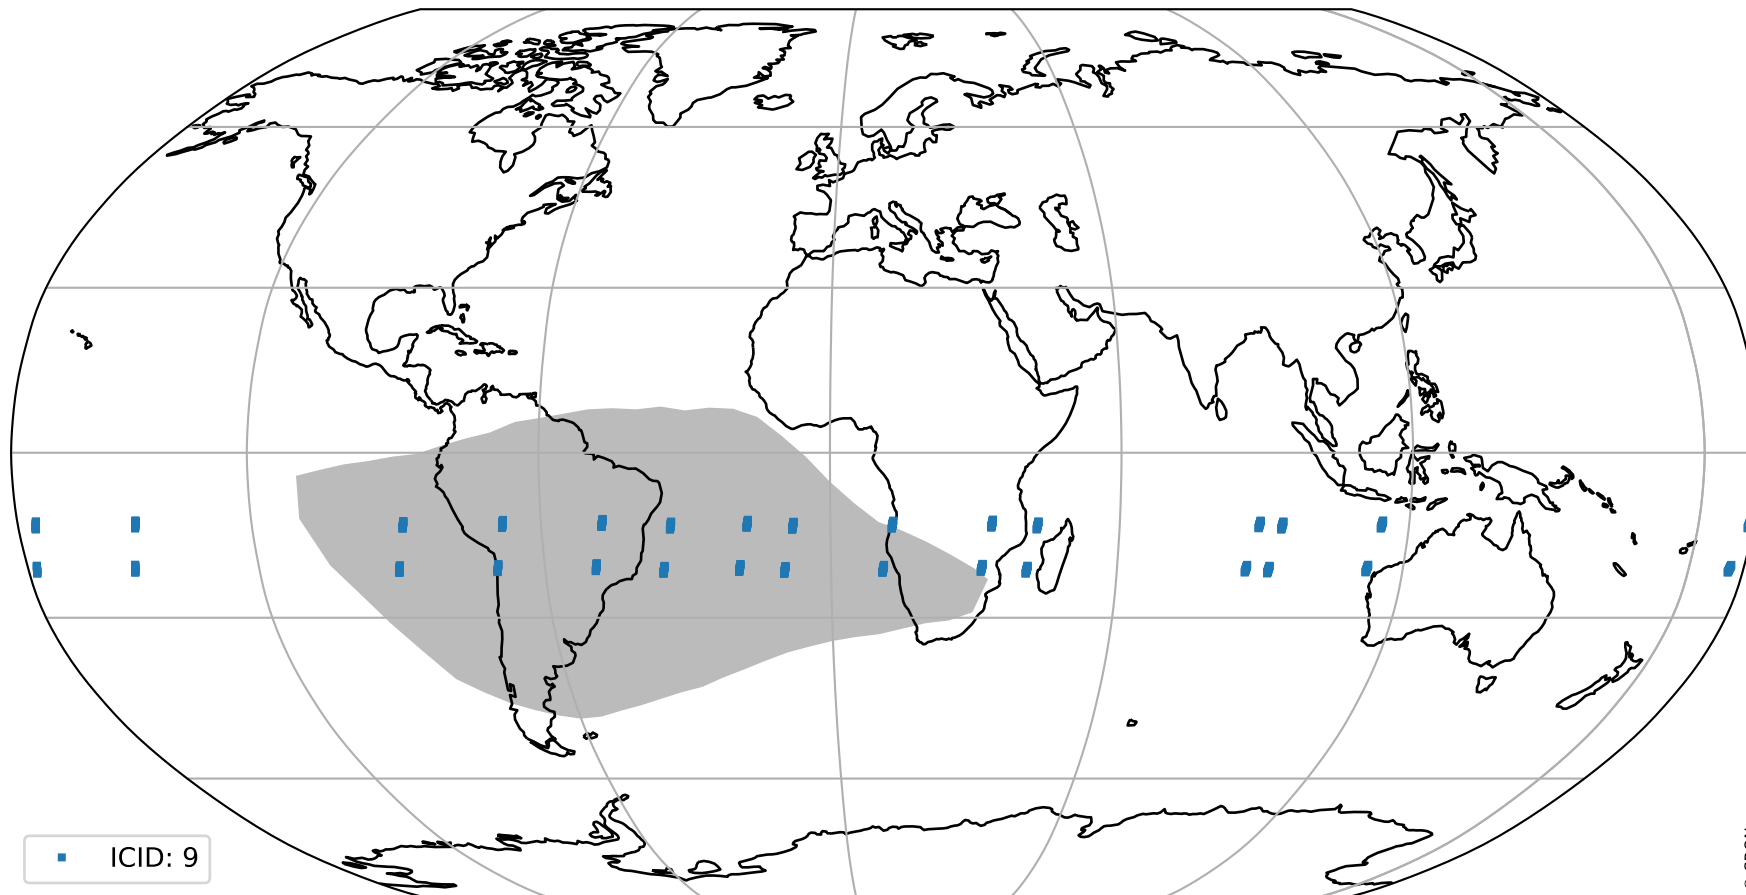

total quality compared with SWIR pixel-quality CKD

Tropomi SWIR pixel quality (official)

orbits : 15 in [3157, 3202]
coverage : 2018-05-24 / 2018-05-27
created : 2023-08-22T07:43:29

Histograms of pixel-quality

Tropomi SWIR pixel quality (official) ground-tracks of Sentinel-5P

orbits : 15 in [3157, 3202]
coverage : 2018-05-24 / 2018-05-27
created : 2023-08-22T07:43:29

Tropomi SWIR pixel quality (official)

orbits : [2827, 3202]
coverage : 2018-04-30 / 2018-05-27
created : 2023-08-22T07:43:29