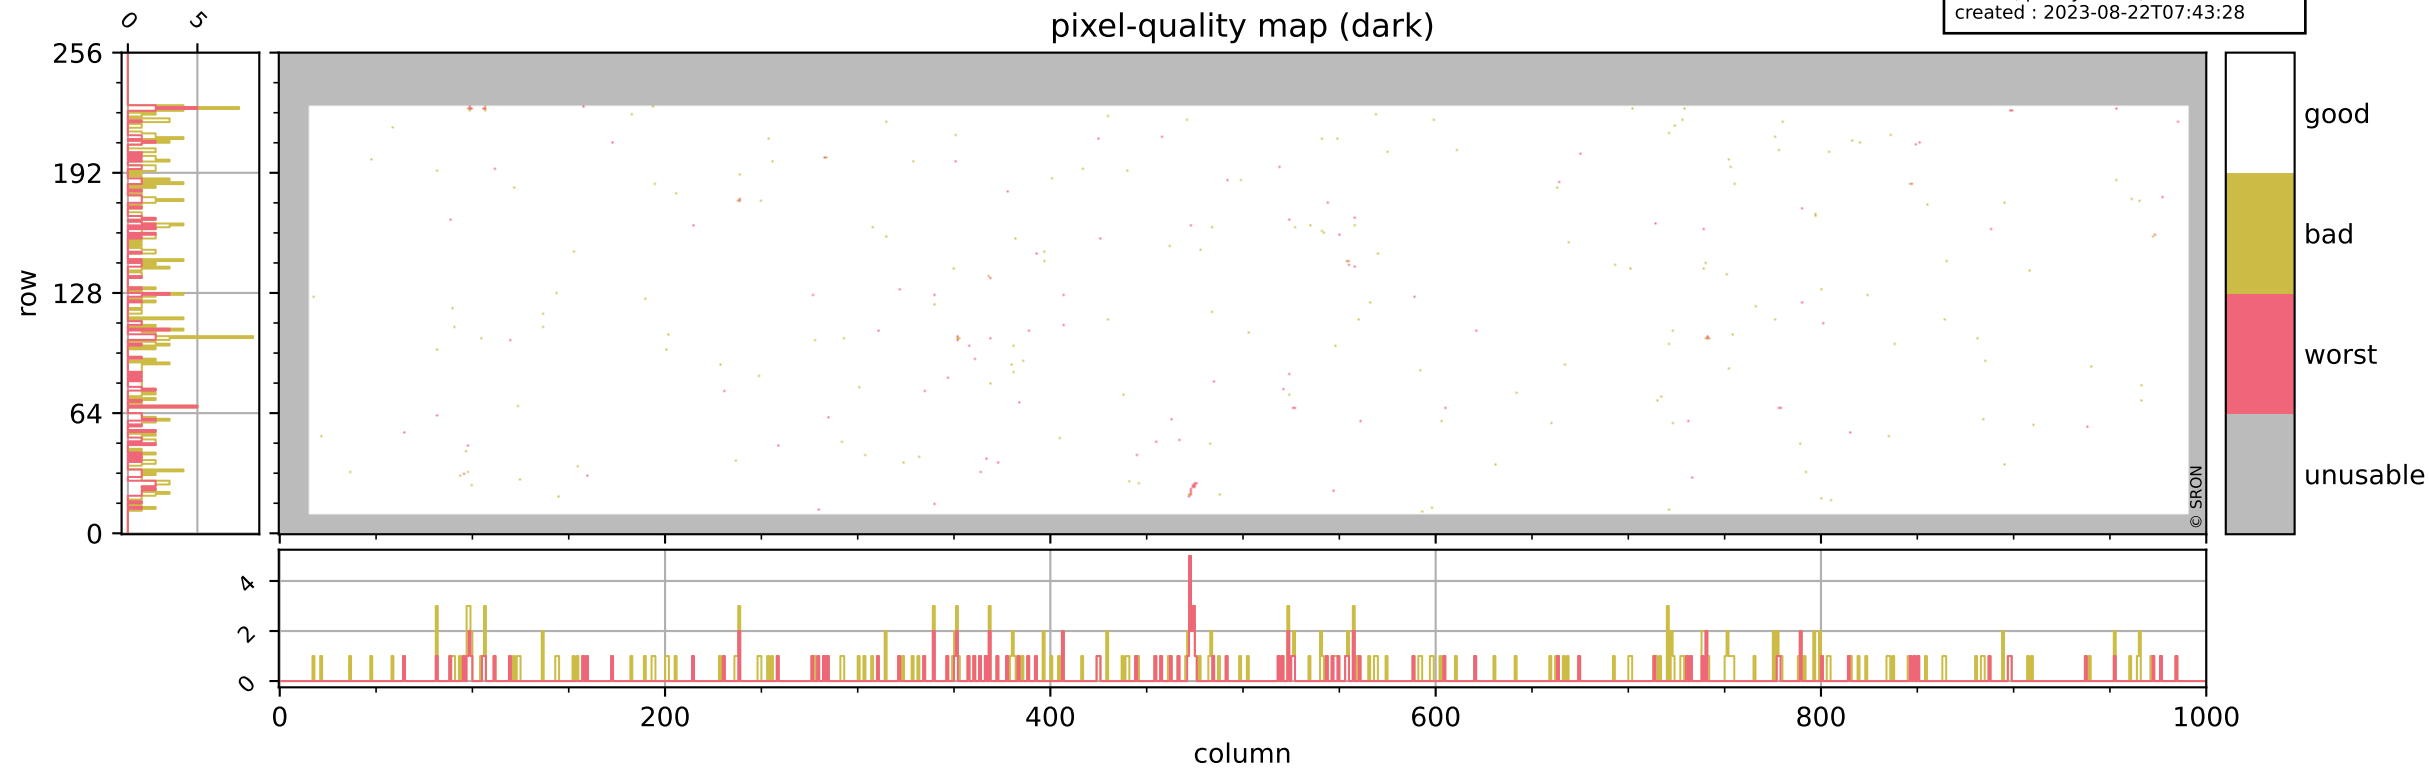

Tropomi SWIR pixel quality (official)

orbits : 15 in [3157, 3202]
coverage : 2018-05-24 / 2018-05-27
bad (quality < 0.8) : 2583
worst (quality < 0.1) : 311
created : 2023-08-22T07:43:28

pixel-quality map

Tropomi SWIR pixel quality (official)

orbits : 15 in [3157, 3202]
coverage : 2018-05-24 / 2018-05-27
bad (quality < 0.8) : 283
worst (quality < 0.1) : 109
created : 2023-08-22T07:43:28

Tropomi SWIR pixel quality (official)

orbits : 15 in [3157, 3202]
coverage : 2018-05-24 / 2018-05-27
bad (quality < 0.8) : 2323
worst (quality < 0.1) : 227
created : 2023-08-22T07:43:28

Tropomi SWIR pixel quality (official)

orbits : 15 in [3157, 3202]
coverage : 2018-05-24 / 2018-05-27
to good : 372
good to bad : 603
to worst : 101
created : 2023-08-22T07:43:28

Tropomi SWIR pixel quality (official) ground-tracks of Sentinel-5P

orbits : 15 in [3157, 3202]
coverage : 2018-05-24 / 2018-05-27
created : 2023-08-22T07:43:29

Tropomi SWIR pixel quality (official)

orbits : [2827, 3202]
coverage : 2018-04-30 / 2018-05-27
created : 2023-08-22T07:43:29