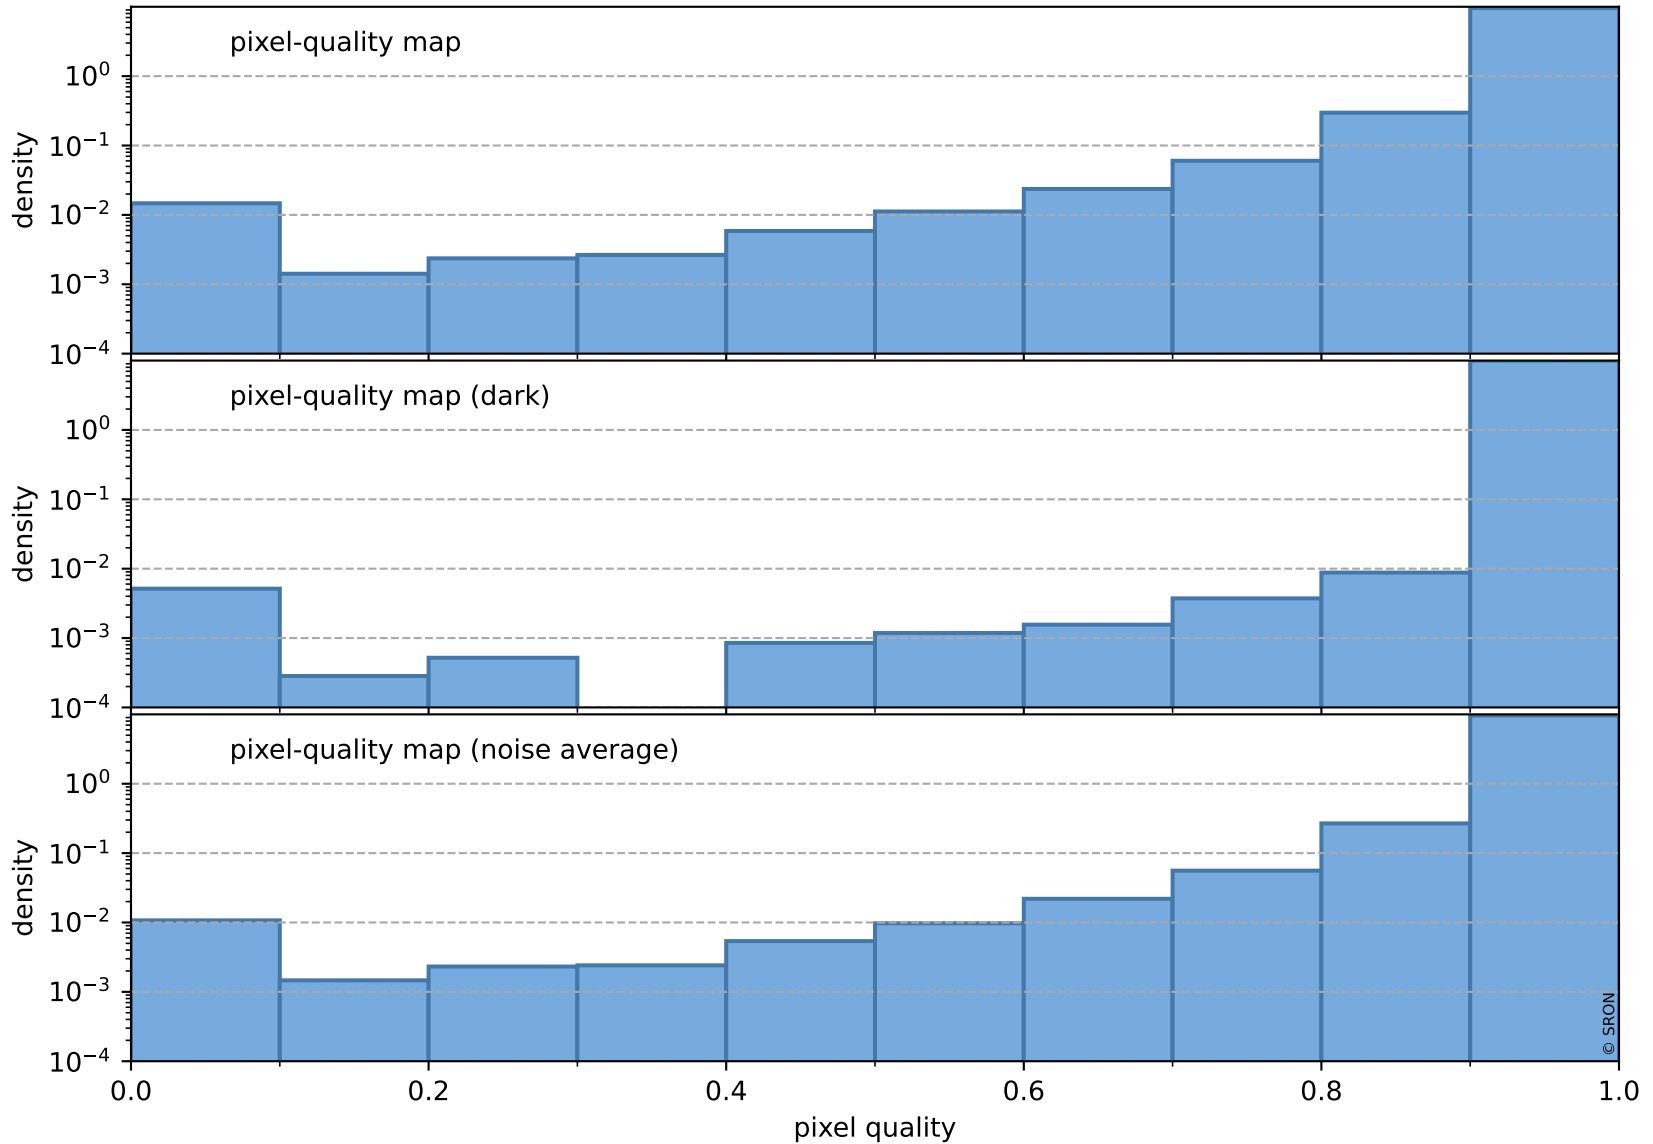

Tropomi SWIR pixel quality (official)

orbits : 15 in [3157, 3202]
coverage : 2018-05-24 / 2018-05-27
bad (quality < 0.8) : 283
worst (quality < 0.1) : 109
created : 2023-08-22T07:43:28

Tropomi SWIR pixel quality (official)

orbits : 15 in [3157, 3202]
coverage : 2018-05-24 / 2018-05-27
bad (quality < 0.8) : 2323
worst (quality < 0.1) : 227
created : 2023-08-22T07:43:28

Tropomi SWIR pixel quality (official)

orbits : 15 in [3157, 3202]
coverage : 2018-05-24 / 2018-05-27
to good : 372
good to bad : 603
to worst : 101
created : 2023-08-22T07:43:28

total quality compared with SWIR pixel-quality CKD

Tropomi SWIR pixel quality (official)

orbits : 15 in [3157, 3202]
coverage : 2018-05-24 / 2018-05-27
created : 2023-08-22T07:43:29

Histograms of pixel-quality

Tropomi SWIR pixel quality (official) ground-tracks of Sentinel-5P

orbits : 15 in [3157, 3202]
coverage : 2018-05-24 / 2018-05-27
created : 2023-08-22T07:43:29

Tropomi SWIR pixel quality (official)

orbits : [2827, 3202]
coverage : 2018-04-30 / 2018-05-27
created : 2023-08-22T07:43:29