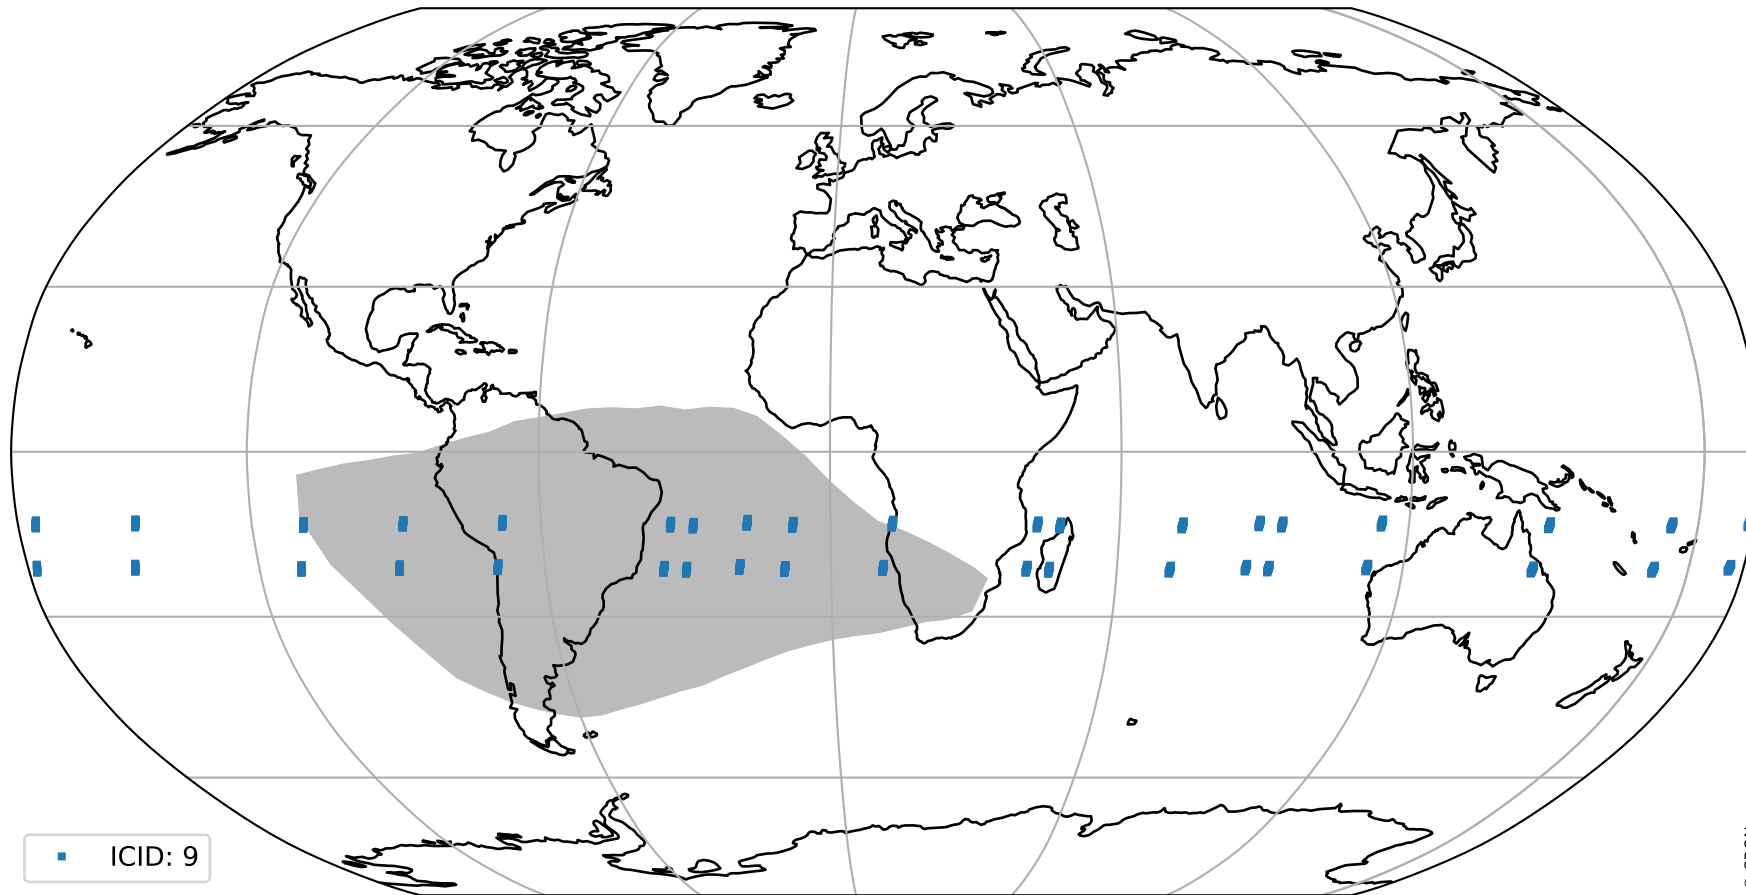

orbits : 19 in [3172, 3217]
coverage : 2018-05-25 / 2018-05-28
bad (quality < 0.8) : 2282
worst (quality < 0.1) : 221
created : 2023-08-22T07:43:31

pixel-quality map (noise average)

Tropomi SWIR pixel quality (official)

orbits : 19 in [3172, 3217]
coverage : 2018-05-25 / 2018-05-28
to good : 380
good to bad : 572
to worst : 97
created : 2023-08-22T07:43:31

total quality compared with SWIR pixel-quality CKD

Tropomi SWIR pixel quality (official)

orbits : 19 in [3172, 3217]
coverage : 2018-05-25 / 2018-05-28
created : 2023-08-22T07:43:31

Histograms of pixel-quality

Tropomi SWIR pixel quality (official) ground-tracks of Sentinel-5P

orbits : 19 in [3172, 3217]
coverage : 2018-05-25 / 2018-05-28
created : 2023-08-22T07:43:32