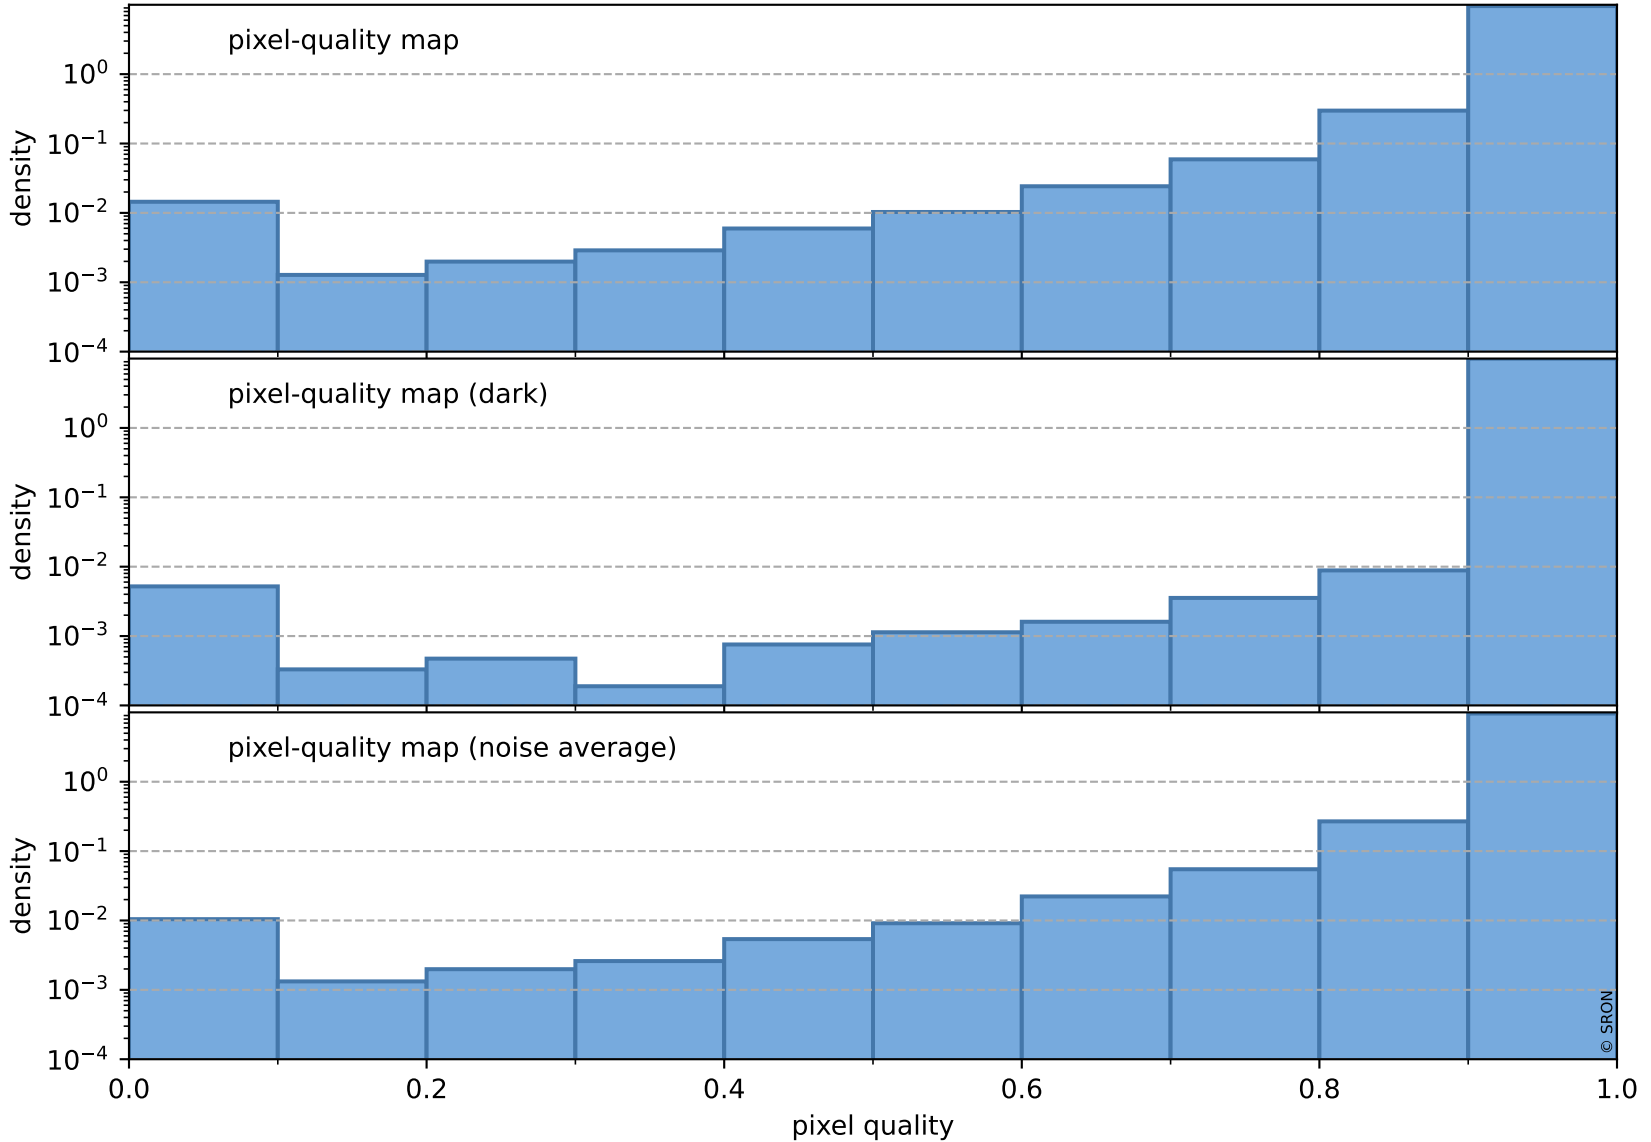

orbits : 19 in [3172, 3217]
coverage : 2018-05-25 / 2018-05-28
to good : 380
good to bad : 572
to worst : 97
created : 2023-08-22T07:43:31

total quality compared with SWIR pixel-quality CKD

Tropomi SWIR pixel quality (official)

orbits : 19 in [3172, 3217]
coverage : 2018-05-25 / 2018-05-28
created : 2023-08-22T07:43:31

Histograms of pixel-quality

Tropomi SWIR pixel quality (official) ground-tracks of Sentinel-5P

orbits : 19 in [3172, 3217]
coverage : 2018-05-25 / 2018-05-28
created : 2023-08-22T07:43:32

Tropomi SWIR pixel quality (official)

orbits : [2827, 3217]
coverage : 2018-04-30 / 2018-05-28
created : 2023-08-22T07:43:32

trend of pixel quality & temperatures