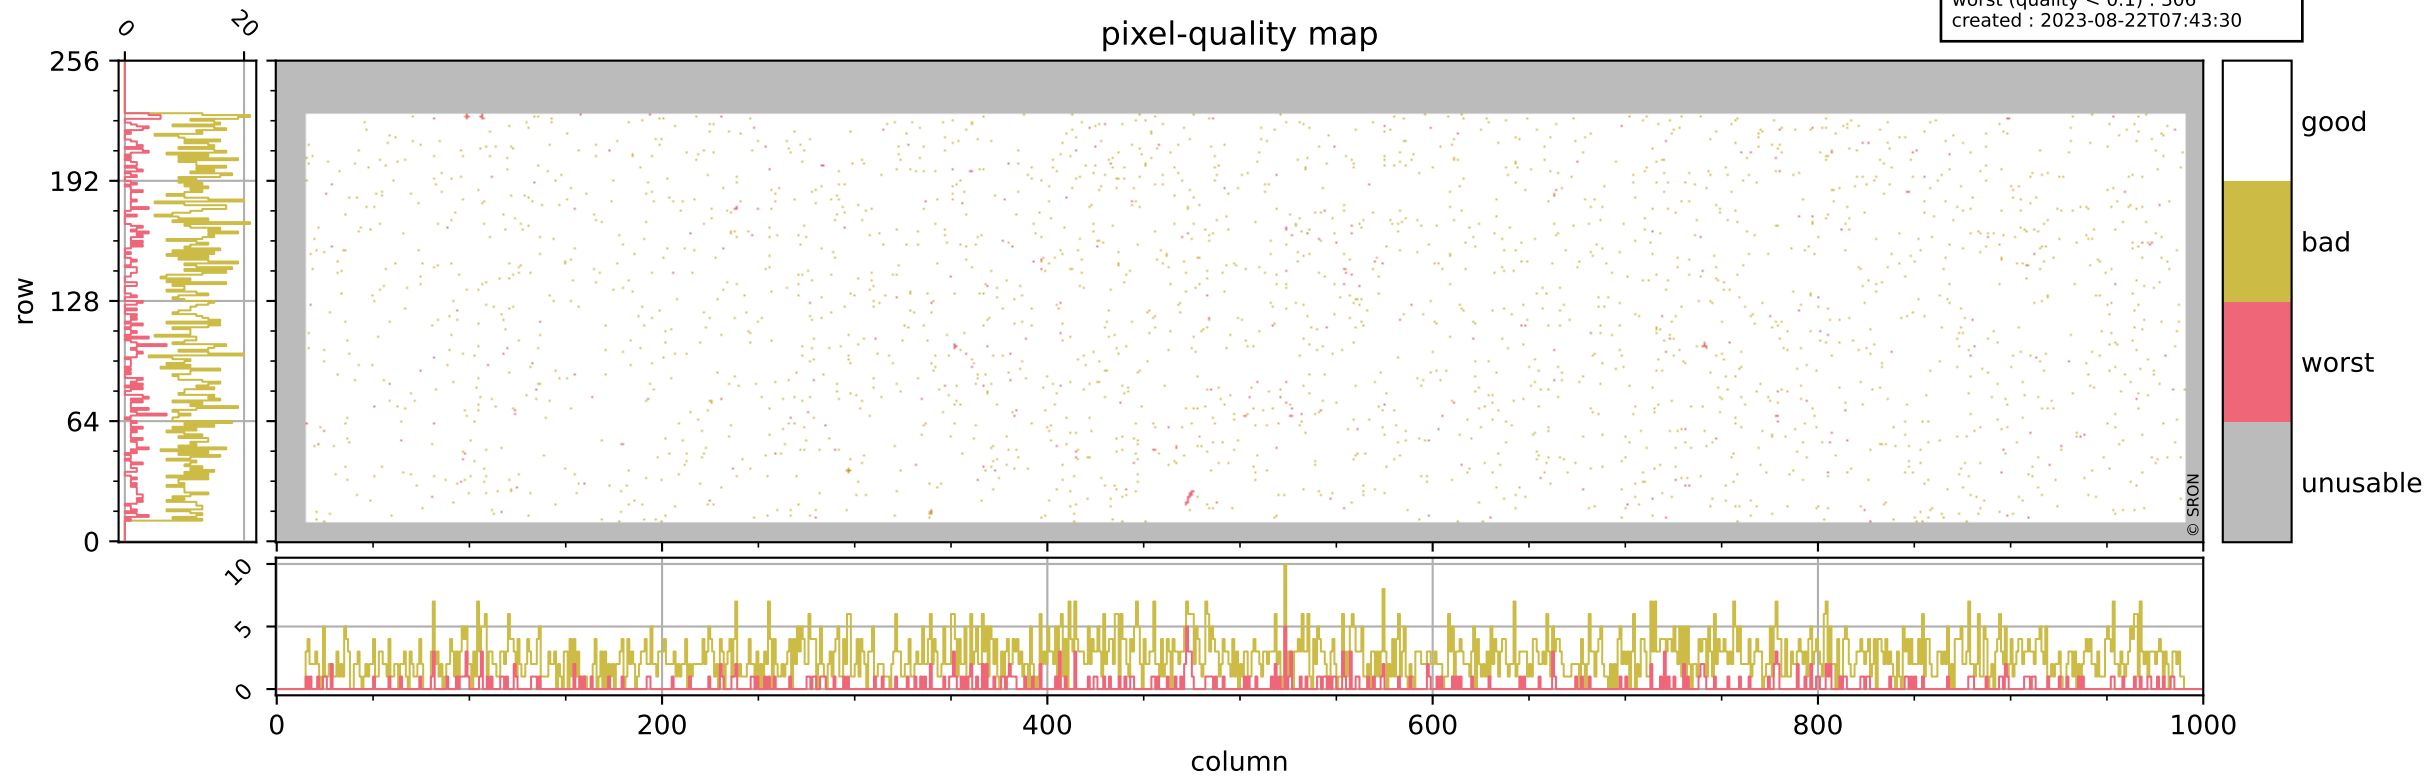

Tropomi SWIR pixel quality (official)

orbits : 19 in [3172, 3217]
coverage : 2018-05-25 / 2018-05-28
bad (quality < 0.8) : 2543
worst (quality < 0.1) : 306
created : 2023-08-22T07:43:30

pixel-quality map

Tropomi SWIR pixel quality (official)

orbits : 19 in [3172, 3217]
coverage : 2018-05-25 / 2018-05-28
bad (quality < 0.8) : 280
worst (quality < 0.1) : 110
created : 2023-08-22T07:43:30

Tropomi SWIR pixel quality (official)

orbits : 19 in [3172, 3217]
coverage : 2018-05-25 / 2018-05-28
bad (quality < 0.8) : 2282
worst (quality < 0.1) : 221
created : 2023-08-22T07:43:31

pixel-quality map (noise average)

Tropomi SWIR pixel quality (official)

orbits : 19 in [3172, 3217]
coverage : 2018-05-25 / 2018-05-28
created : 2023-08-22T07:43:31

Histograms of pixel-quality

Tropomi SWIR pixel quality (official) ground-tracks of Sentinel-5P

orbits : 19 in [3172, 3217]
coverage : 2018-05-25 / 2018-05-28
created : 2023-08-22T07:43:32