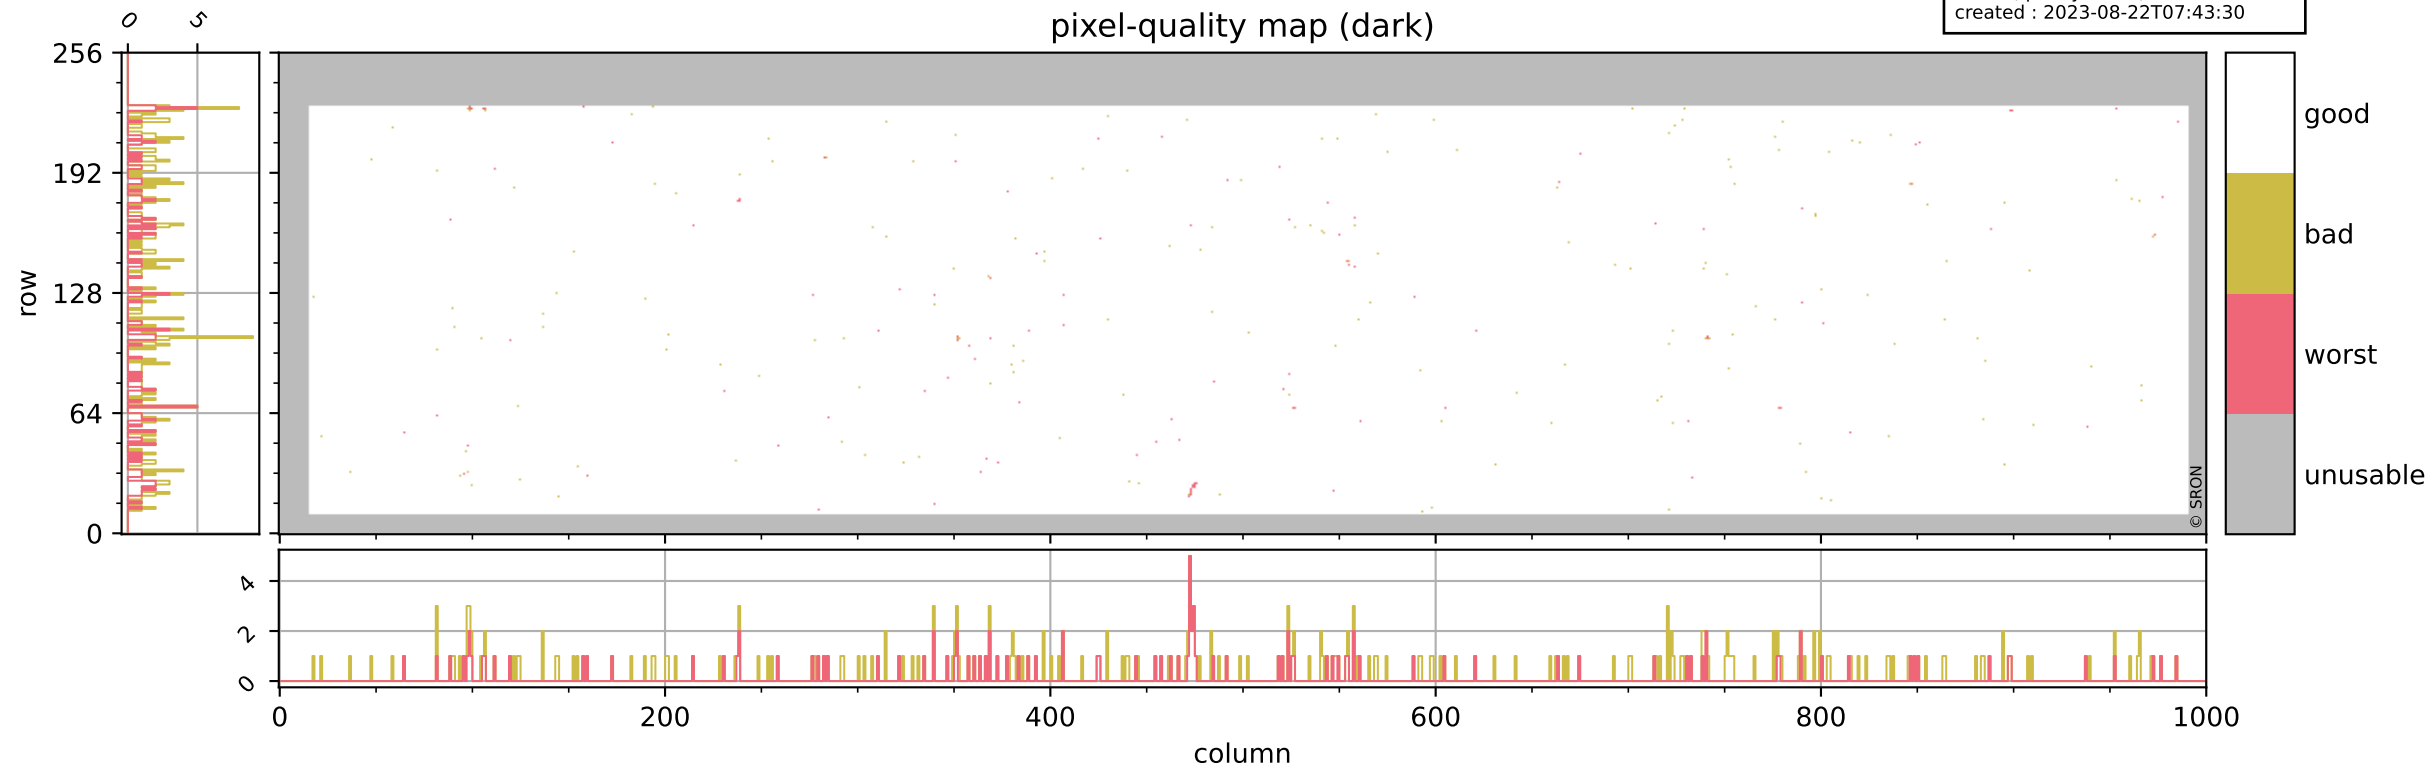

Tropomi SWIR pixel quality (official)

orbits : 19 in [3172, 3217]
coverage : 2018-05-25 / 2018-05-28
bad (quality < 0.8) : 2543
worst (quality < 0.1) : 306
created : 2023-08-22T07:43:30

pixel-quality map

Tropomi SWIR pixel quality (official)

orbits : 19 in [3172, 3217]
coverage : 2018-05-25 / 2018-05-28
bad (quality < 0.8) : 280
worst (quality < 0.1) : 110
created : 2023-08-22T07:43:30

Tropomi SWIR pixel quality (official)

orbits : 19 in [3172, 3217]
coverage : 2018-05-25 / 2018-05-28
bad (quality < 0.8) : 2282
worst (quality < 0.1) : 221
created : 2023-08-22T07:43:31

pixel-quality map (noise average)

Tropomi SWIR pixel quality (official)

orbits : 19 in [3172, 3217]
coverage : 2018-05-25 / 2018-05-28
to good : 380
good to bad : 572
to worst : 97
created : 2023-08-22T07:43:31

total quality compared with SWIR pixel-quality CKD

Tropomi SWIR pixel quality (official)