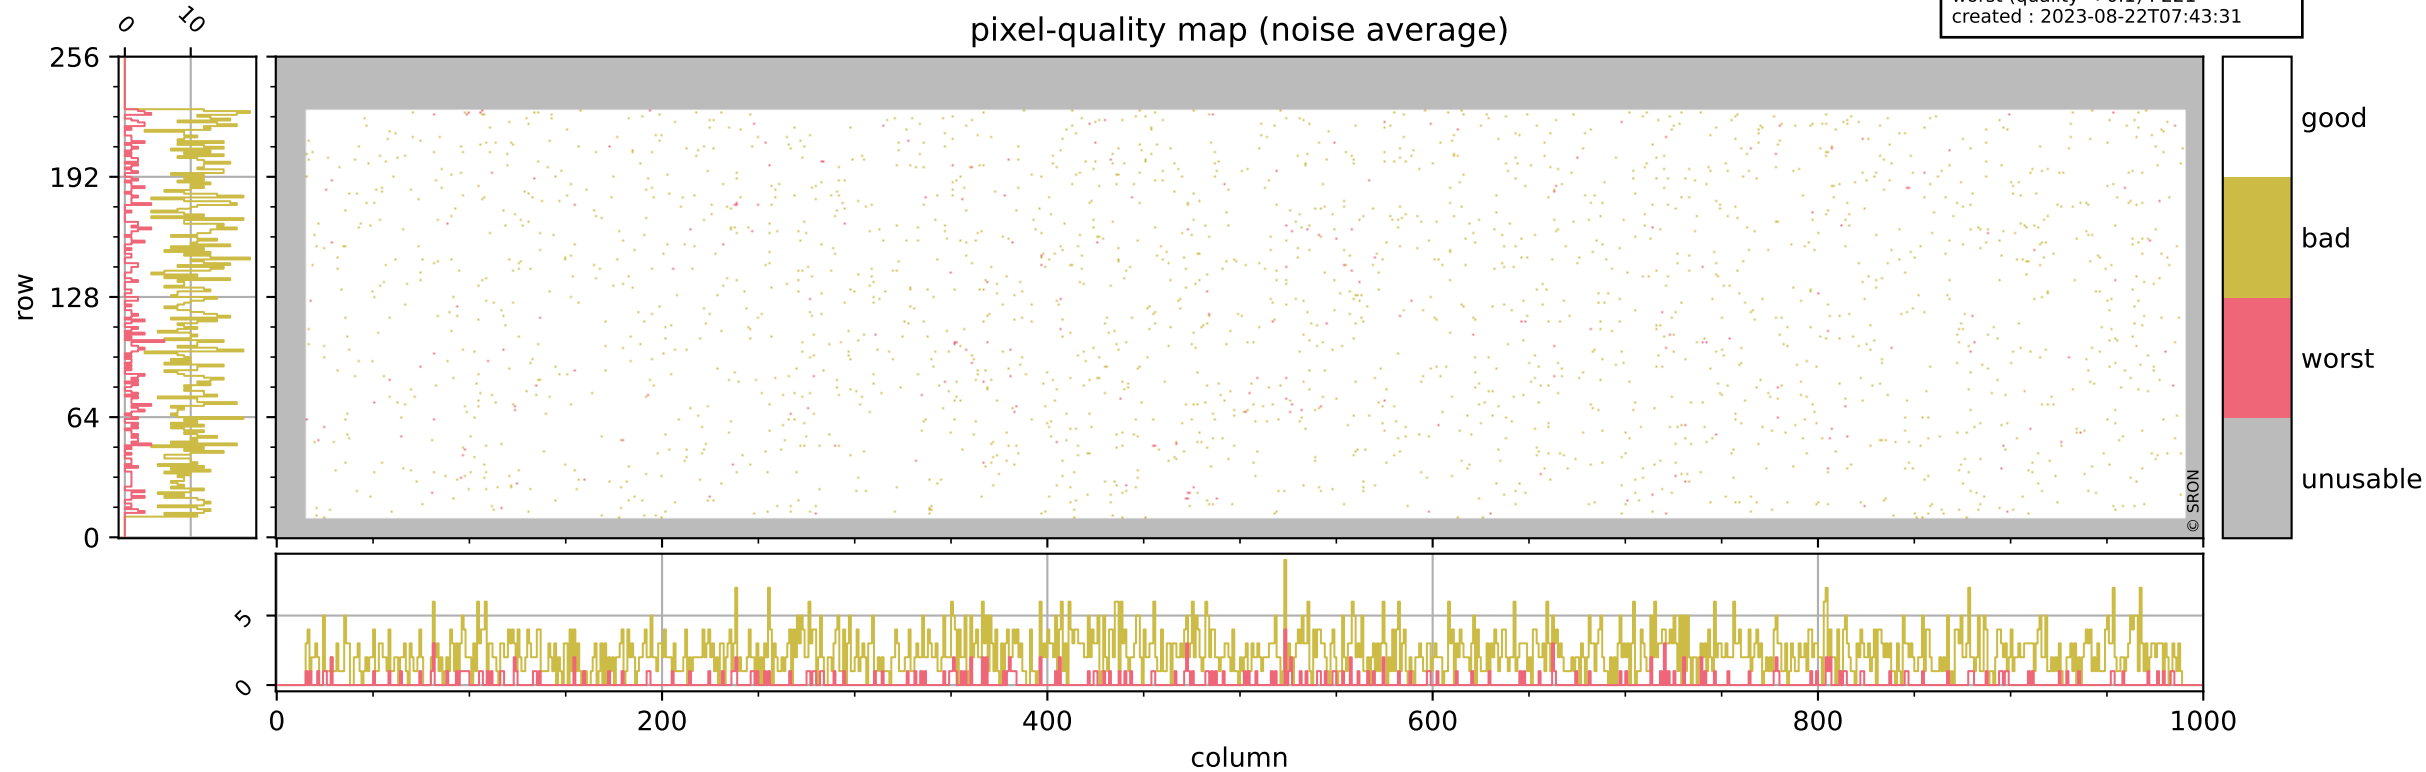

Tropomi SWIR pixel quality (official)

orbits : 19 in [3172, 3217]
coverage : 2018-05-25 / 2018-05-28
bad (quality < 0.8) : 280
worst (quality < 0.1) : 110
created : 2023-08-22T07:43:30

Tropomi SWIR pixel quality (official)

orbits : 19 in [3172, 3217]
coverage : 2018-05-25 / 2018-05-28
bad (quality < 0.8) : 2282
worst (quality < 0.1) : 221
created : 2023-08-22T07:43:31

pixel-quality map (noise average)

Tropomi SWIR pixel quality (official)

orbits : 19 in [3172, 3217]
coverage : 2018-05-25 / 2018-05-28
to good : 380
good to bad : 572
to worst : 97
created : 2023-08-22T07:43:31

total quality compared with SWIR pixel-quality CKD

Tropomi SWIR pixel quality (official)

orbits : 19 in [3172, 3217]
coverage : 2018-05-25 / 2018-05-28
created : 2023-08-22T07:43:31

Histograms of pixel-quality

Tropomi SWIR pixel quality (official) ground-tracks of Sentinel-5P

orbits : 19 in [3172, 3217]
coverage : 2018-05-25 / 2018-05-28
created : 2023-08-22T07:43:32