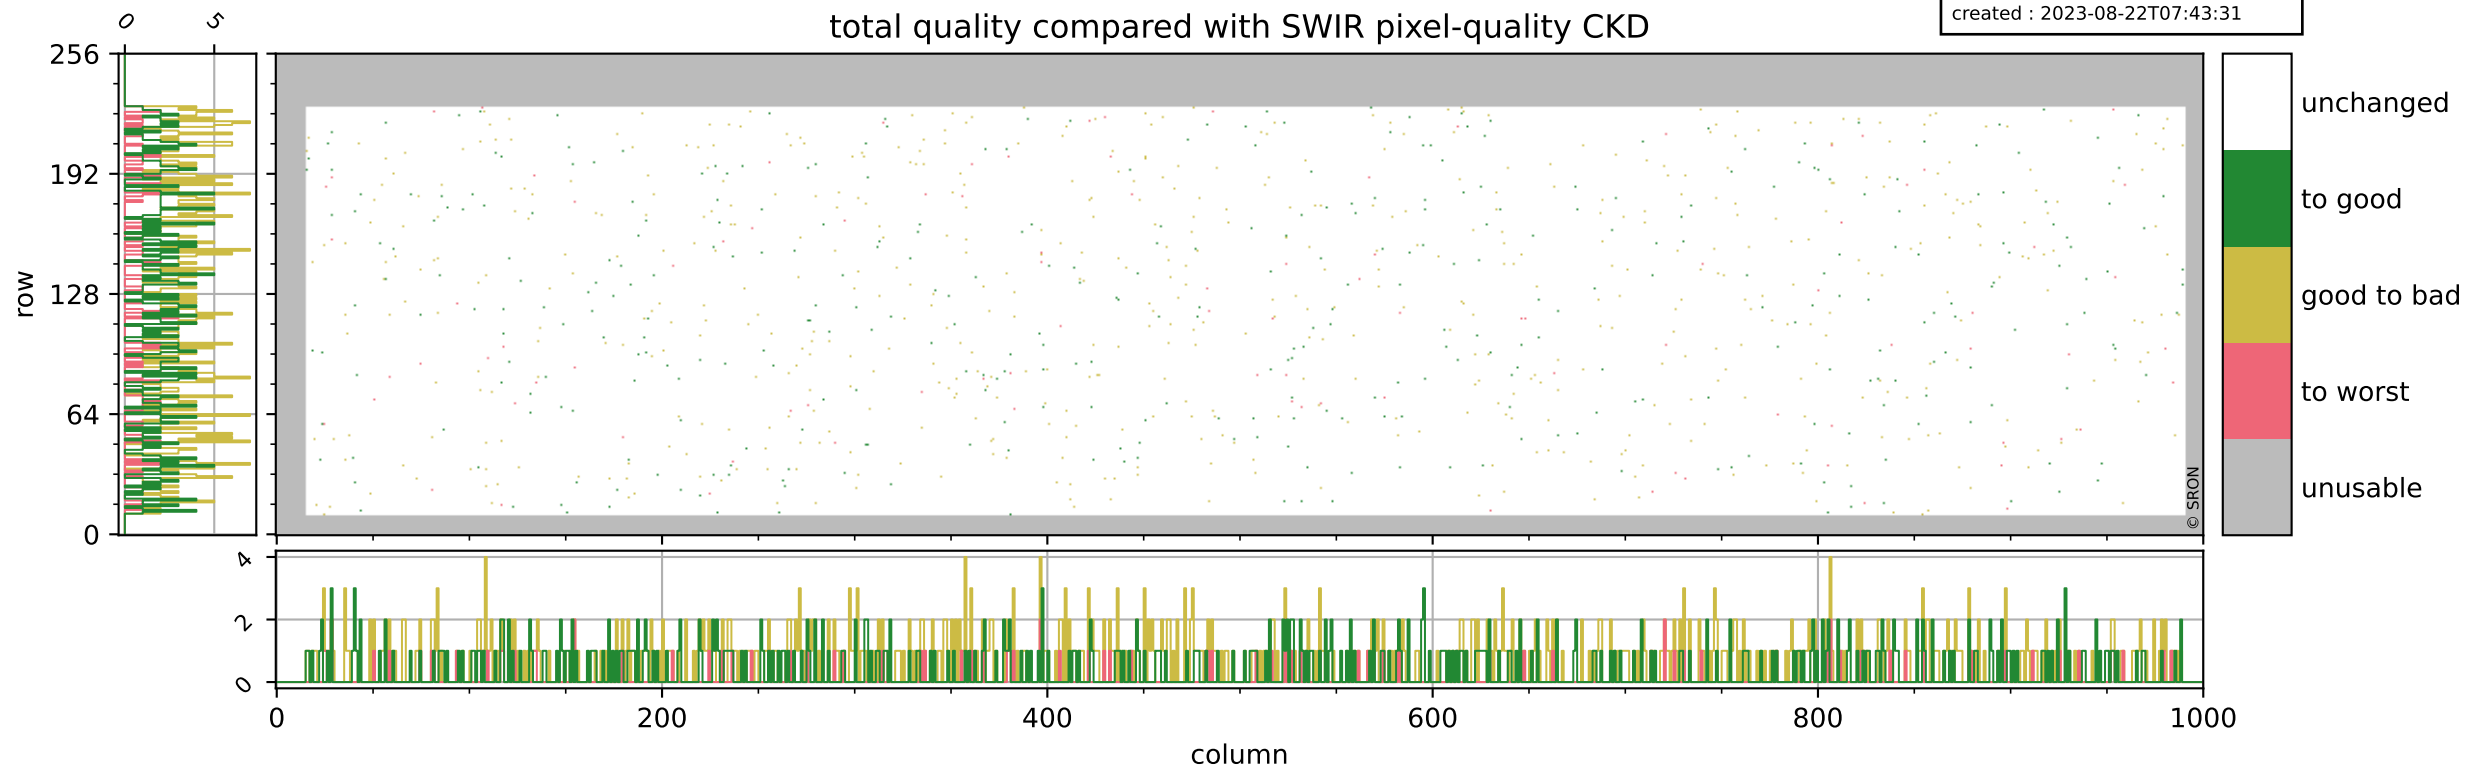

Tropomi SWIR pixel quality (official)

orbits : 19 in [3172, 3217]
coverage : 2018-05-25 / 2018-05-28
bad (quality < 0.8) : 280
worst (quality < 0.1) : 110
created : 2023-08-22T07:43:30

Tropomi SWIR pixel quality (official)

orbits : 19 in [3172, 3217]
coverage : 2018-05-25 / 2018-05-28
bad (quality < 0.8) : 2282
worst (quality < 0.1) : 221
created : 2023-08-22T07:43:31

pixel-quality map (noise average)

Tropomi SWIR pixel quality (official)

orbits : 19 in [3172, 3217]
coverage : 2018-05-25 / 2018-05-28
to good : 380
good to bad : 572
to worst : 97
created : 2023-08-22T07:43:31

total quality compared with SWIR pixel-quality CKD

Tropomi SWIR pixel quality (official)

orbits : 19 in [3172, 3217]
coverage : 2018-05-25 / 2018-05-28
created : 2023-08-22T07:43:31

Histograms of pixel-quality

Tropomi SWIR pixel quality (official) ground-tracks of Sentinel-5P

orbits : 19 in [3172, 3217]
coverage : 2018-05-25 / 2018-05-28
created : 2023-08-22T07:43:32